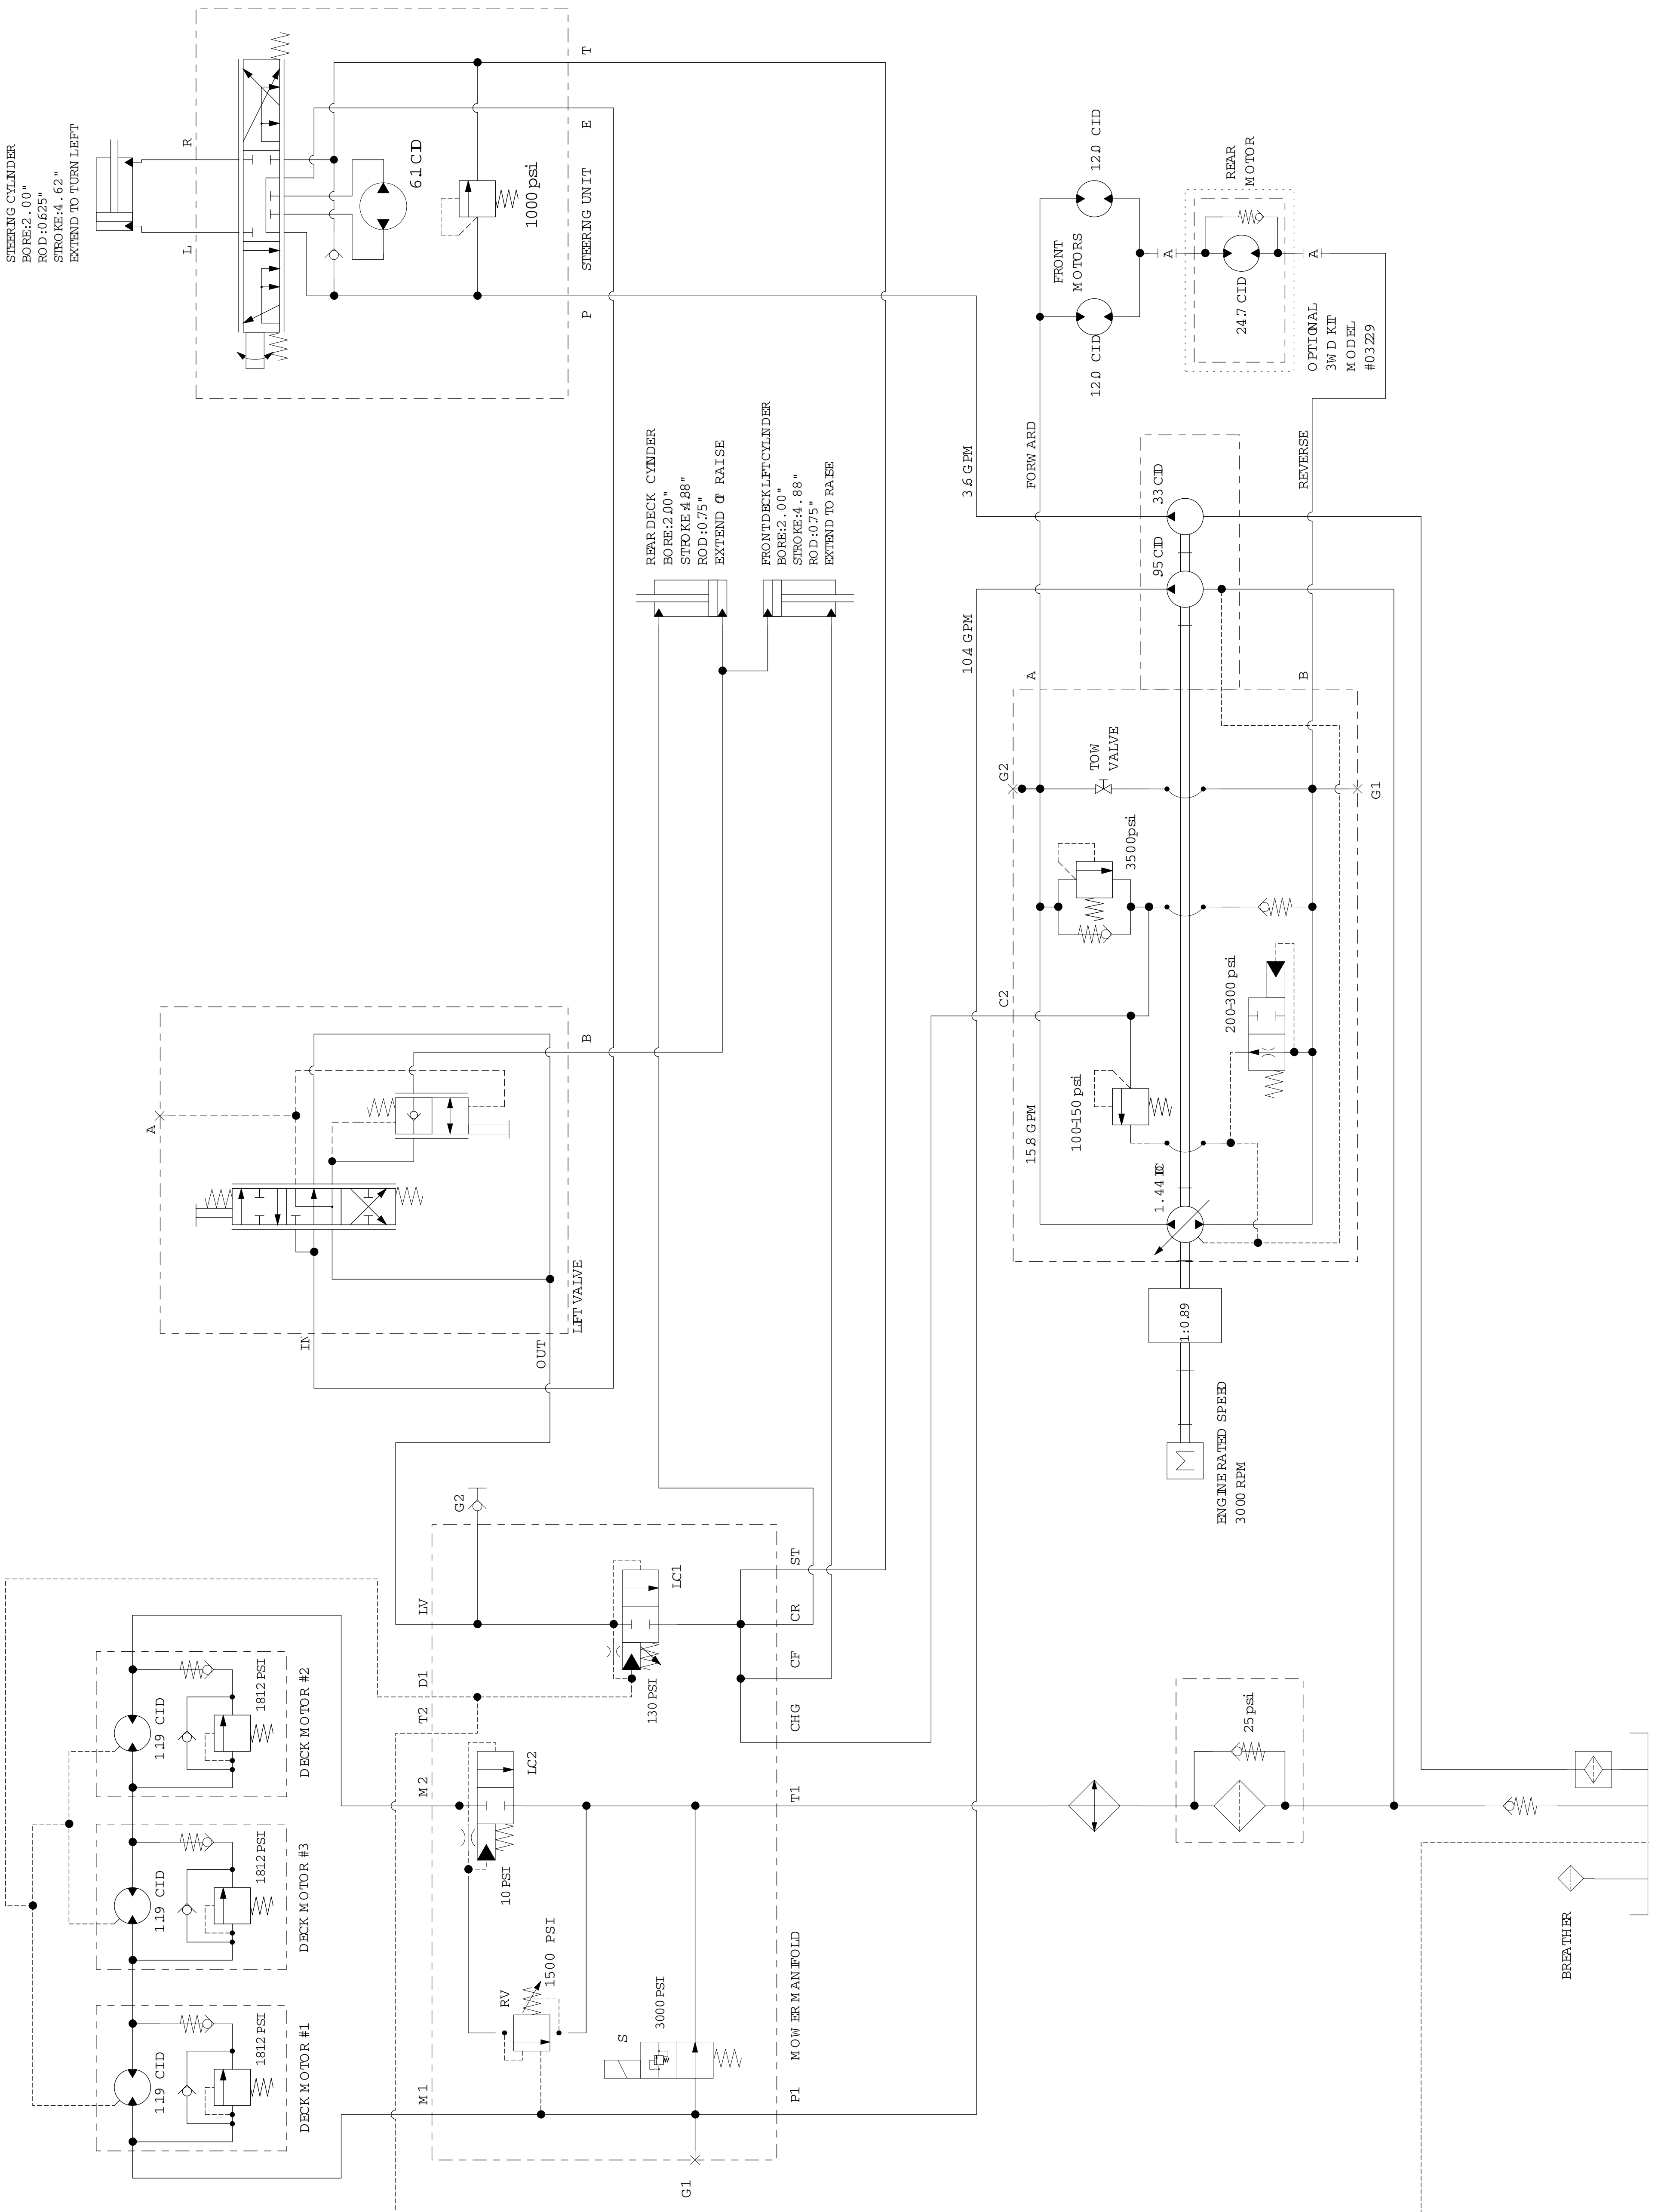

Groundsmaster® 3505-D Rotary Mower

Model No. 30849—Serial No. 31400001 and Up

Hydraulic Schematic

30849
108-9001 Rev D
1 of 1

938864