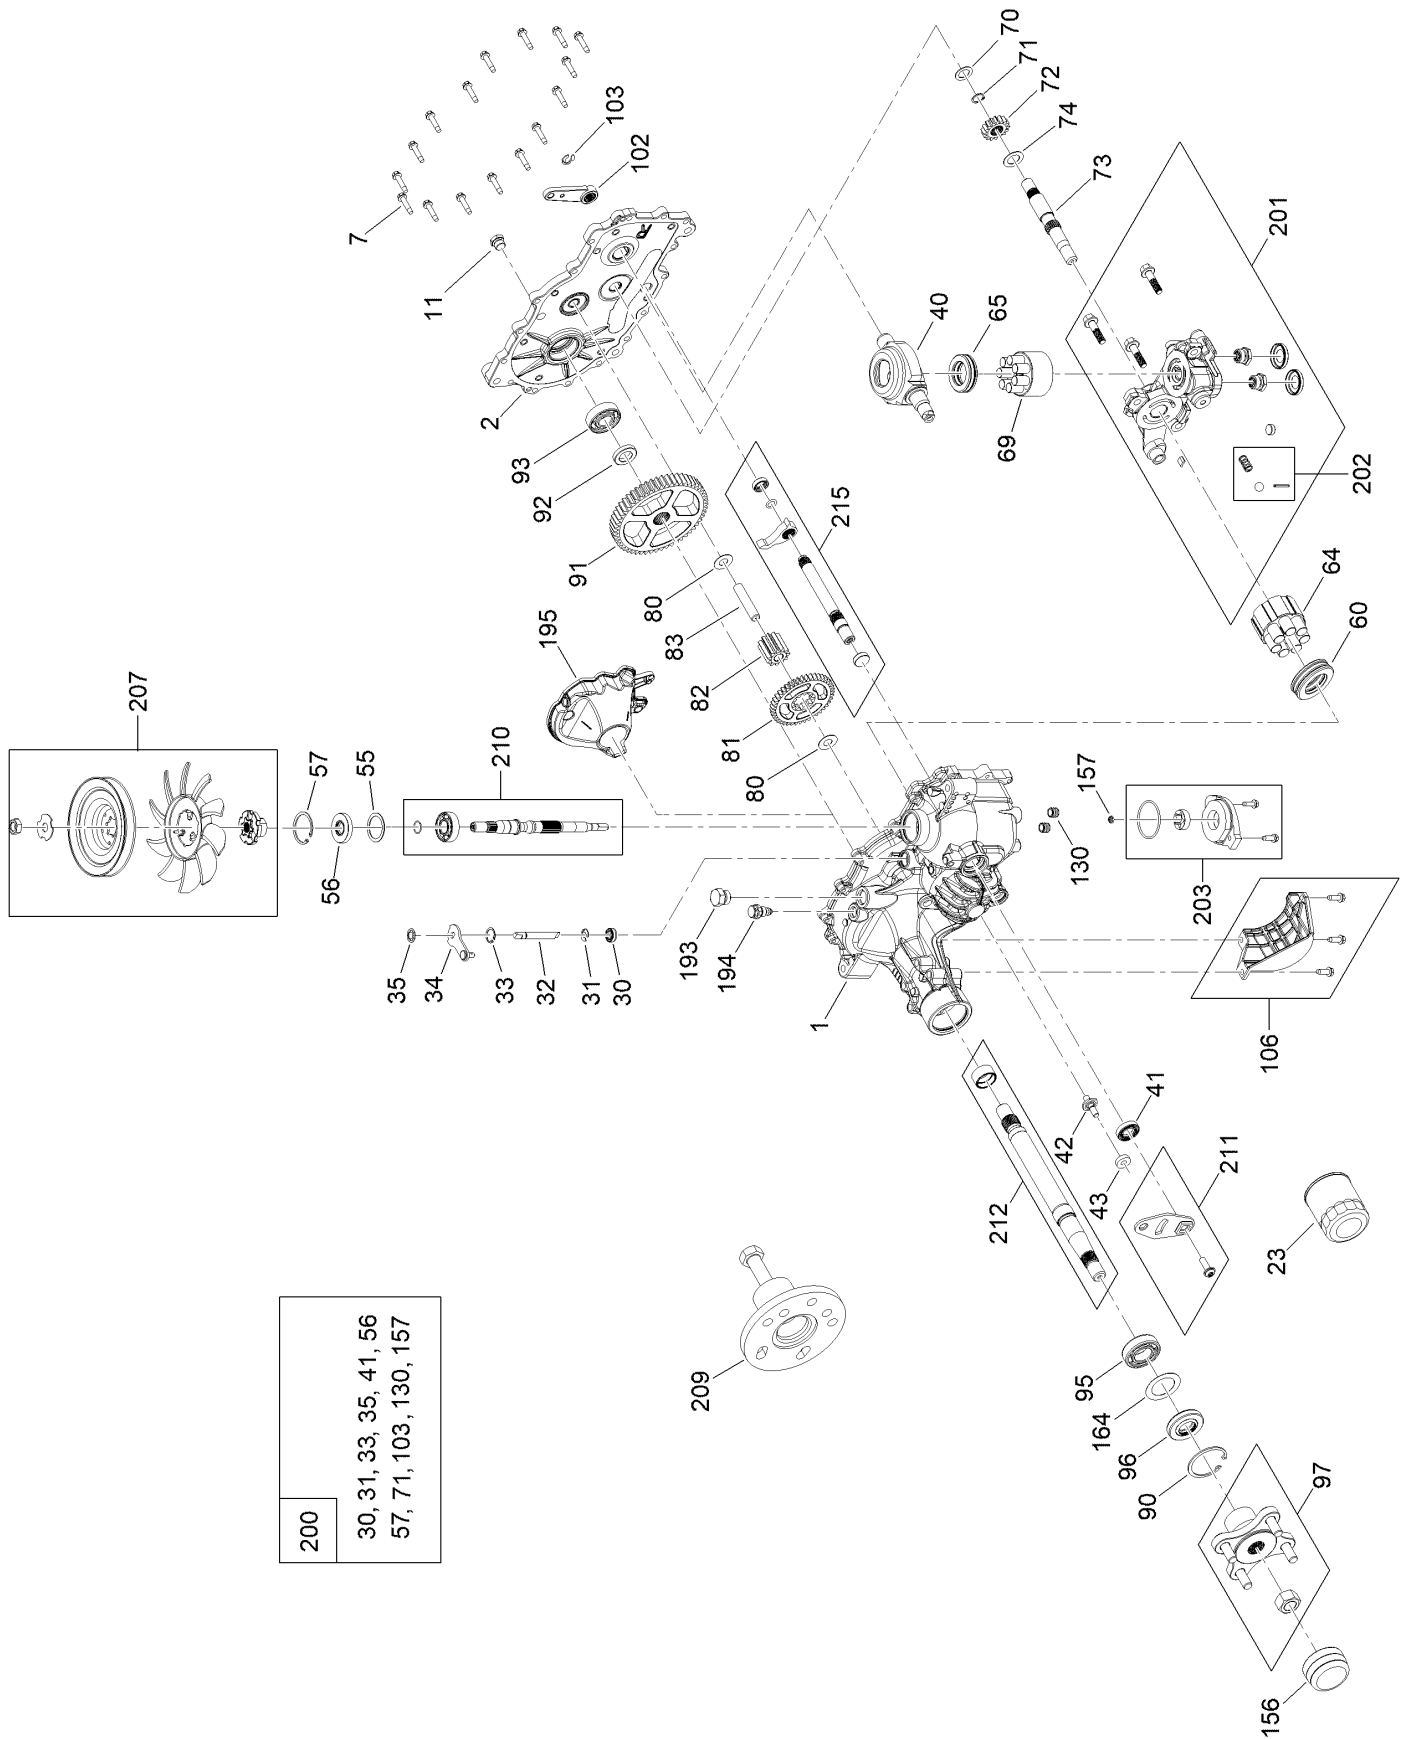

LH Hydro Transmission Assembly No. 140-8311

200
30, 31, 33, 35, 41, 56 57, 71, 103, 130, 157