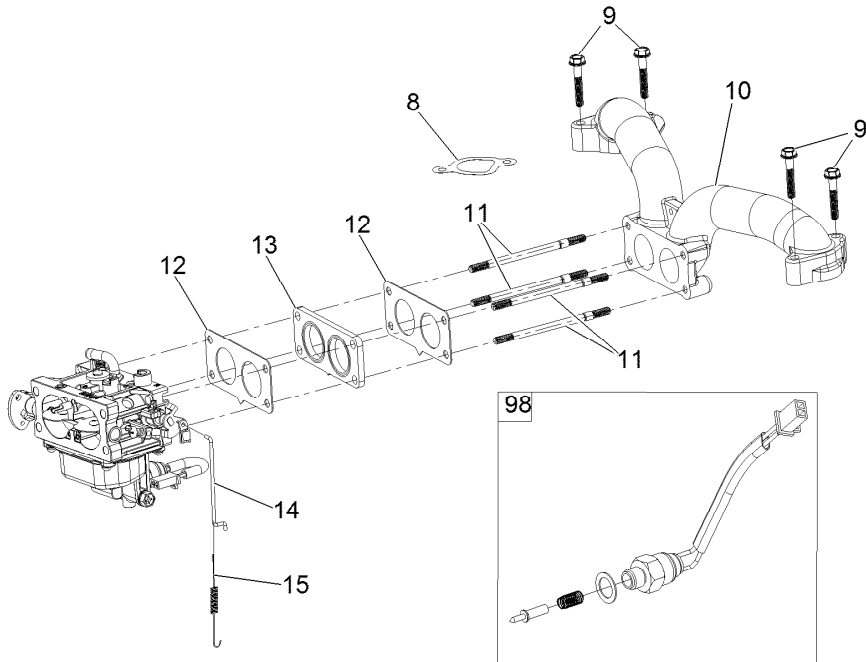

Fuel System Assembly

IF EQUIPPED WITH CANISTER TYPE AIR FILTER REFER TO KIT MODEL 136-7860 FOR CARBURETOR ASSEMBLY AND INTERNAL CARBURETOR PARTS