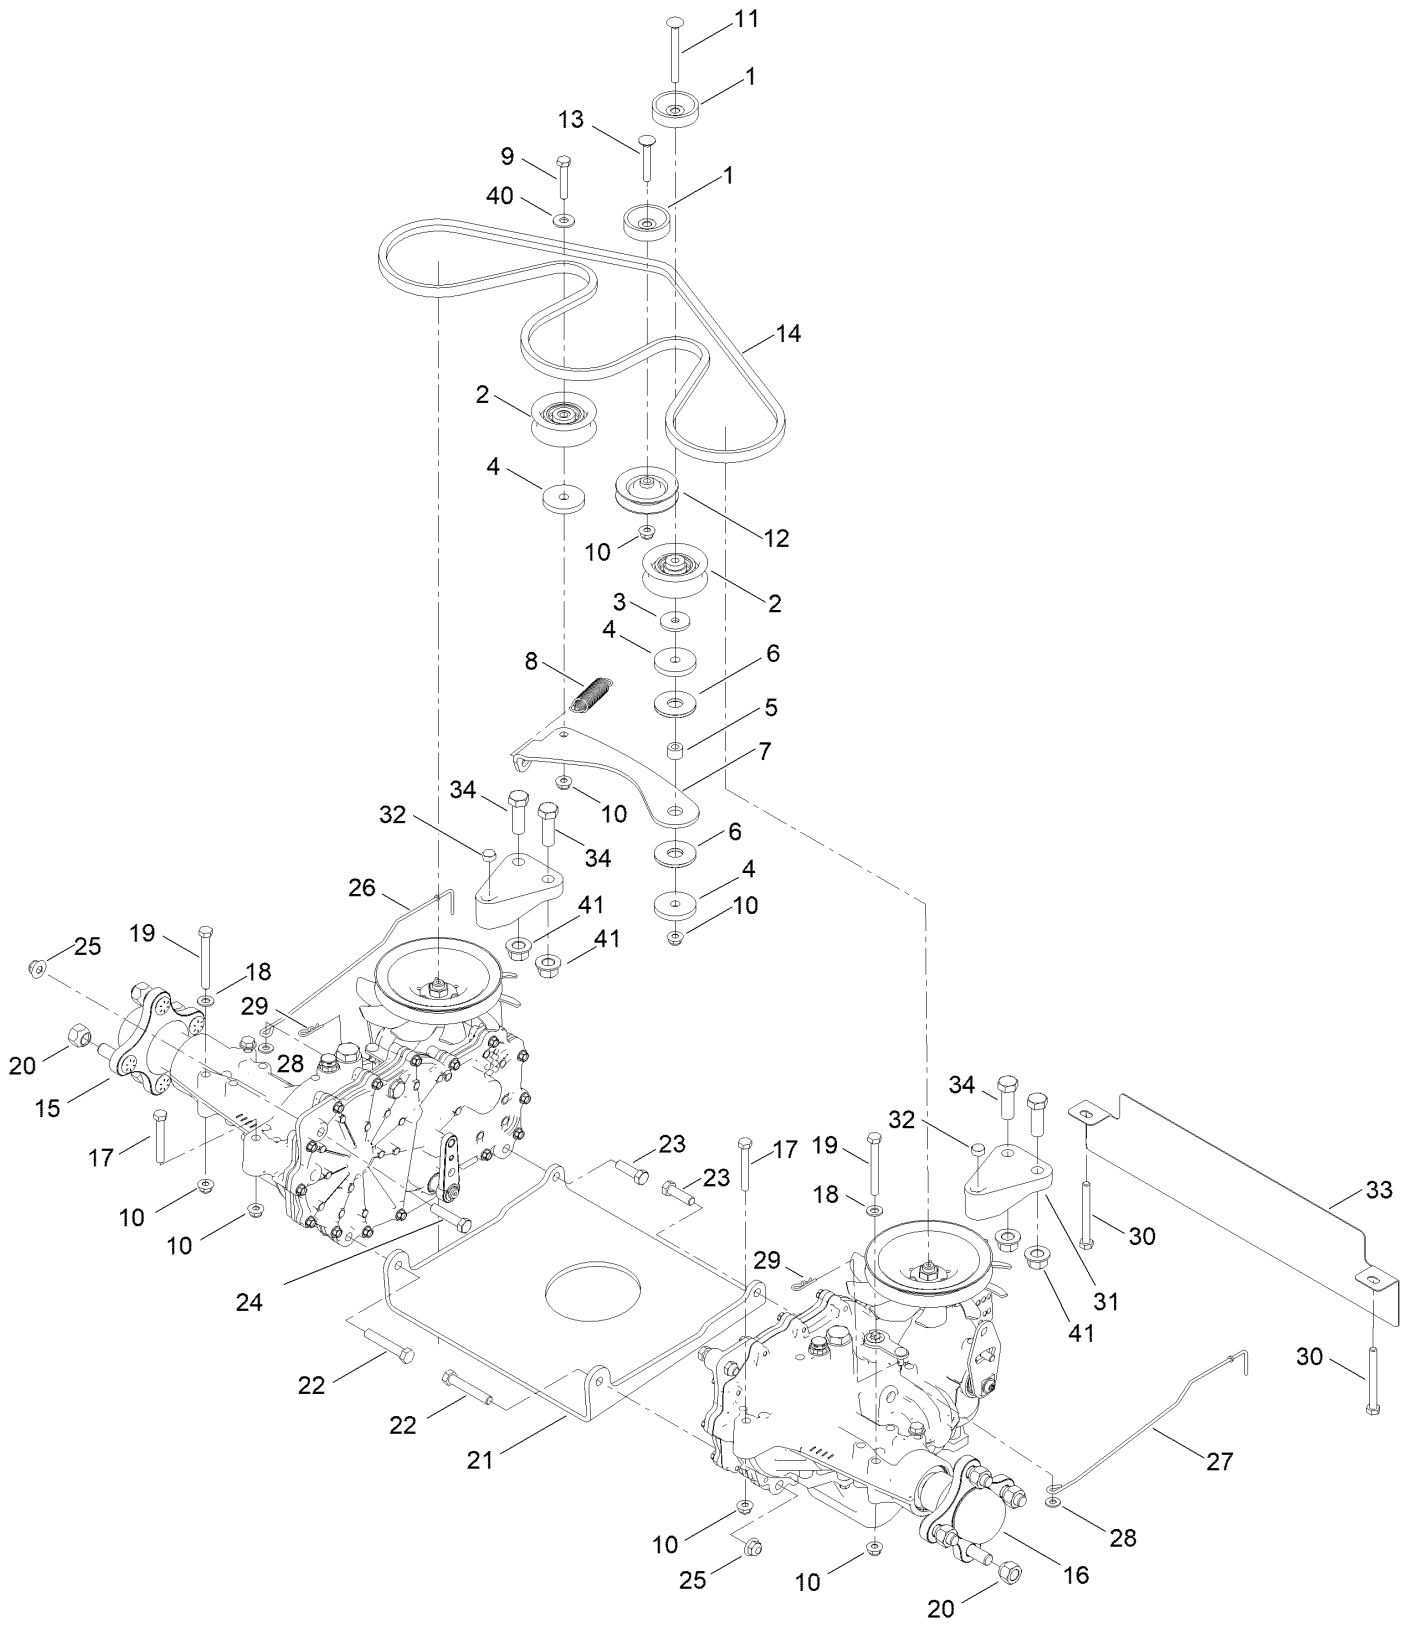

Tire and Caster Assembly (continued)

<i>Ref.</i>	<i>Part Number</i>	<i>Qty.</i>	<i>Description</i>	<i>Ref.</i>	<i>Part Number</i>	<i>Qty.</i>	<i>Description</i>
1	139-7537-01	2	Fork-Caster	4	139-2559	2	Screw-HHF
2	139-7532	2	Tire And Wheel ASM	5	139-1689	2	Nut-HF
2:2	126-5959	1	Tire	6	138-7208	4	Guard-Seal
2:3	232-27	1	Stem-Valve	7	115-1151	2	Washer-Flat
2:4	136-4190	2	Bearing	8	139-2598	2	Screw-HHF
3	133-4487	2	Spanner-Wheel	9	136-5590	4	Washer

Traction Drive Assembly