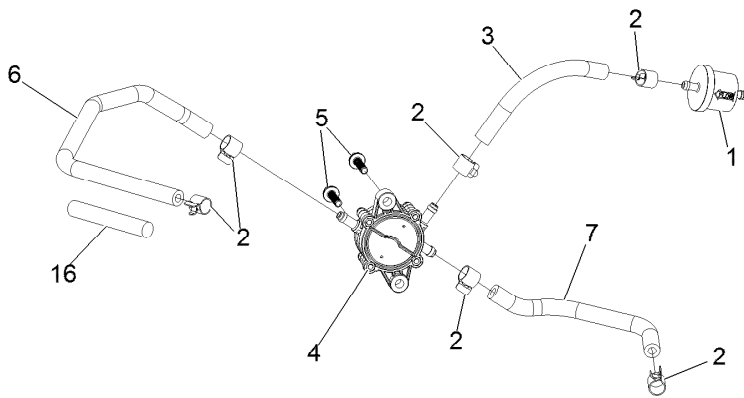

Fuel System Assembly

IF EQUIPPED WITH CANISTER TYPE AIR FILTER REFER TO KIT MODEL 136-7860 FOR CARBURETOR ASSEMBLY AND INTERNAL CARBURETOR PARTS