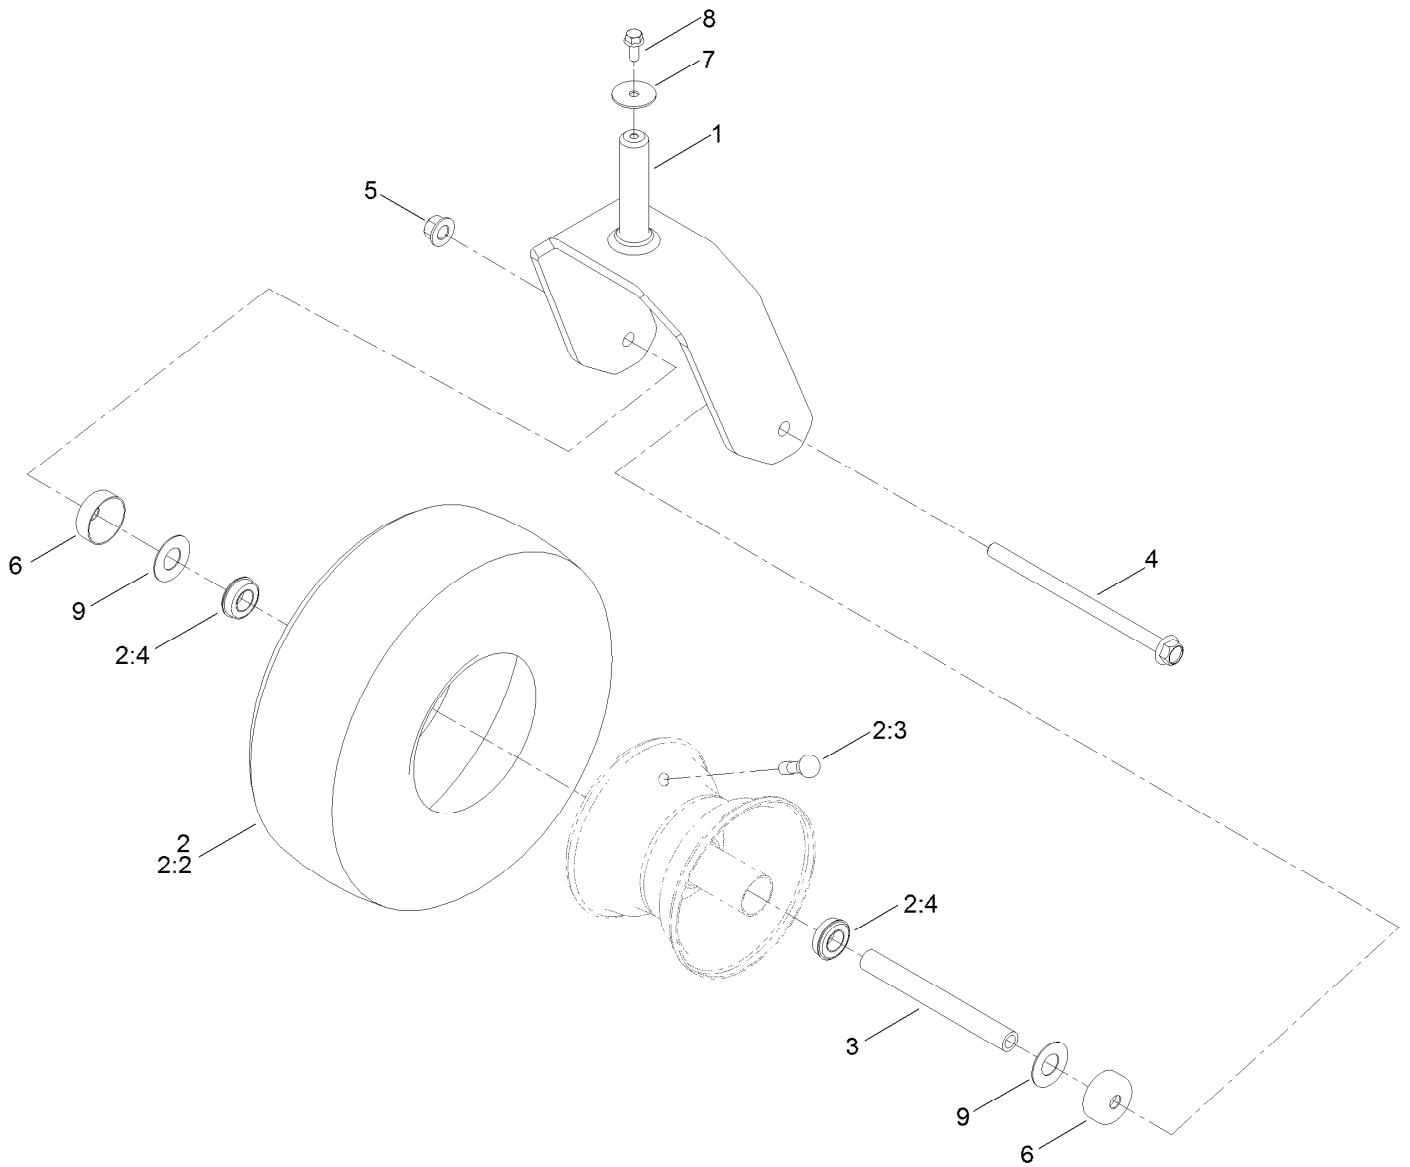

Deck Lift Assembly (continued)

<i>Ref.</i>	<i>Part Number</i>	<i>Qty.</i>	<i>Description</i>	<i>Ref.</i>	<i>Part Number</i>	<i>Qty.</i>	<i>Description</i>
1	137-2020-03	1	Pivot-Rear	16	139-5872	4	Bearing-Flange
2	133-4430-03	1	Pivot-Front	17	138-7204	4	Gusset-Deck Lift
3	137-2021-03	2	Plate	18	120-9696	8	Screw-HH
4	139-2596	8	Screw-HHF	19	138-7205	4	Chain-Decklift, 4-Link
5	119-4041	16	Nut-HF	20	133-4311-01	1	Pan-Pivot, Deck
6	130-0742	8	Bolt-Shoulder	21	133-7071	1	Rod-Pivot, Deck
7	139-3553-03	1	Lift Link ASM	22	139-2611	2	Washer-Flat
8	119-4042	8	Nut-HF, NI	23	139-2562	2	Pin-Hair
9	139-3557-03	1	Plate-HOC, Lower	24	138-7206	1	Spring-Extension
10	139-3556-03	1	Plate-HOC, Upper	25	138-7207	4	Spacer-Hub, Blower
15	140-2146	1	HOC Pin ASM				

Tire and Caster Assembly