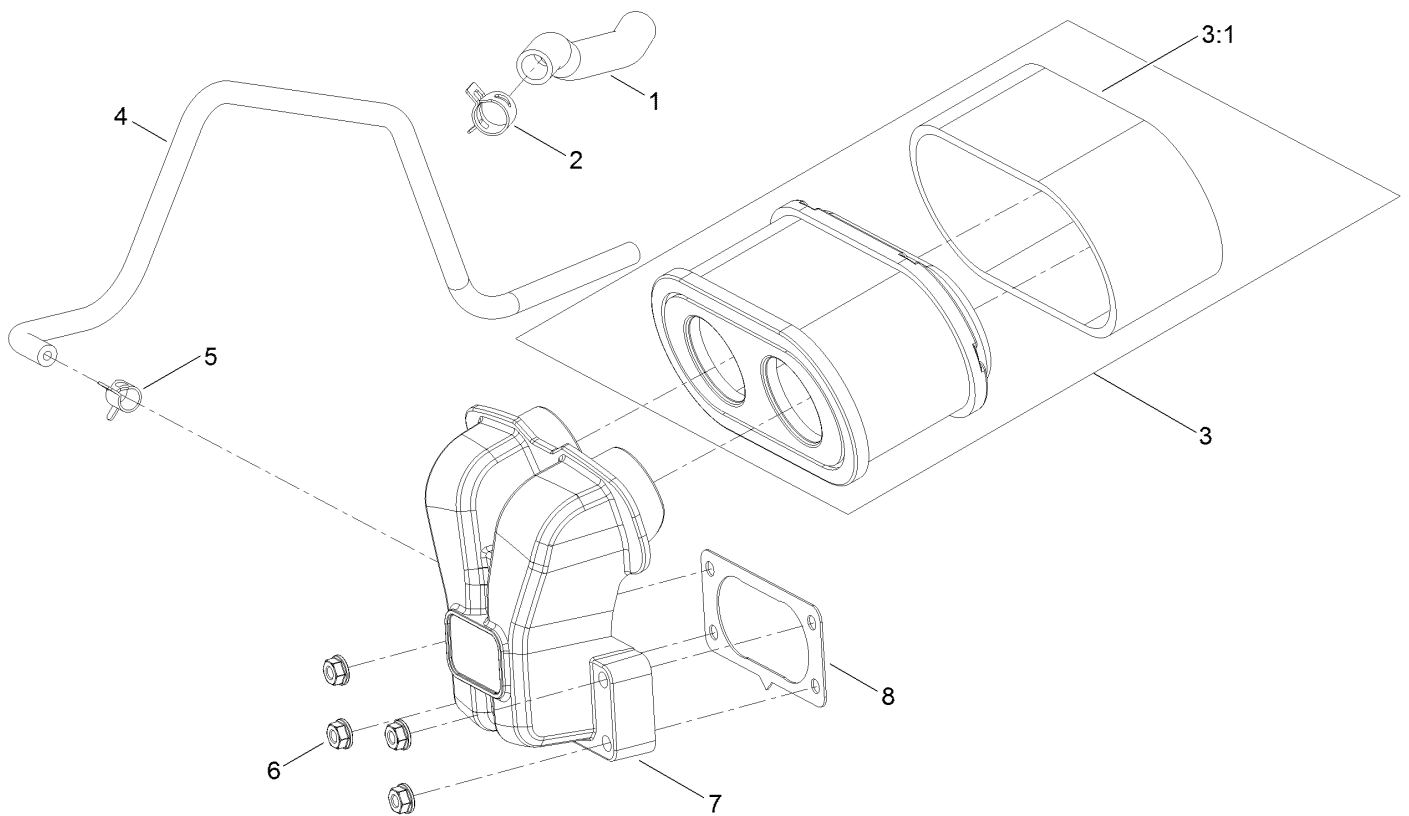

Carburetor Assembly (continued)

<i>Ref.</i>	<i>Part Number</i>	<i>Qty.</i>	<i>Description</i>	<i>Ref.</i>	<i>Part Number</i>	<i>Qty.</i>	<i>Description</i>
1	127-9251	1	Gasket-Carburetor	90	127-9290	1	Carburetor Repair Kit
3	127-9246	2	Gasket-Carburetor	91	127-9292	1	Solenoid Kit
14	127-9319	1	Spring	92	127-9340	1	Float Kit
20	127-9325	1	Cover-Shaft, Choke	93	127-9341	1	Bowl Kit
23	127-9328	1	Spring	94	133-9817	1	Throttle Shaft Kit
25	127-9330	1	Spring	95	136-7844	1	Nozzle And Jet Kit
28	127-9333	1	Clamp-Lock	96	136-7899	1	Idle Jet Kit
29	127-9334	1	Screw-PPH	97	127-9345	1	Choke Shaft Kit
30	127-9335	1	Spring				

Air Intake and Filtration Assembly

IF EQUIPPED WITH CANISTER TYPE AIR FILTER
REFER TO KIT MODEL 135-6195 TO LOOK UP PARTS