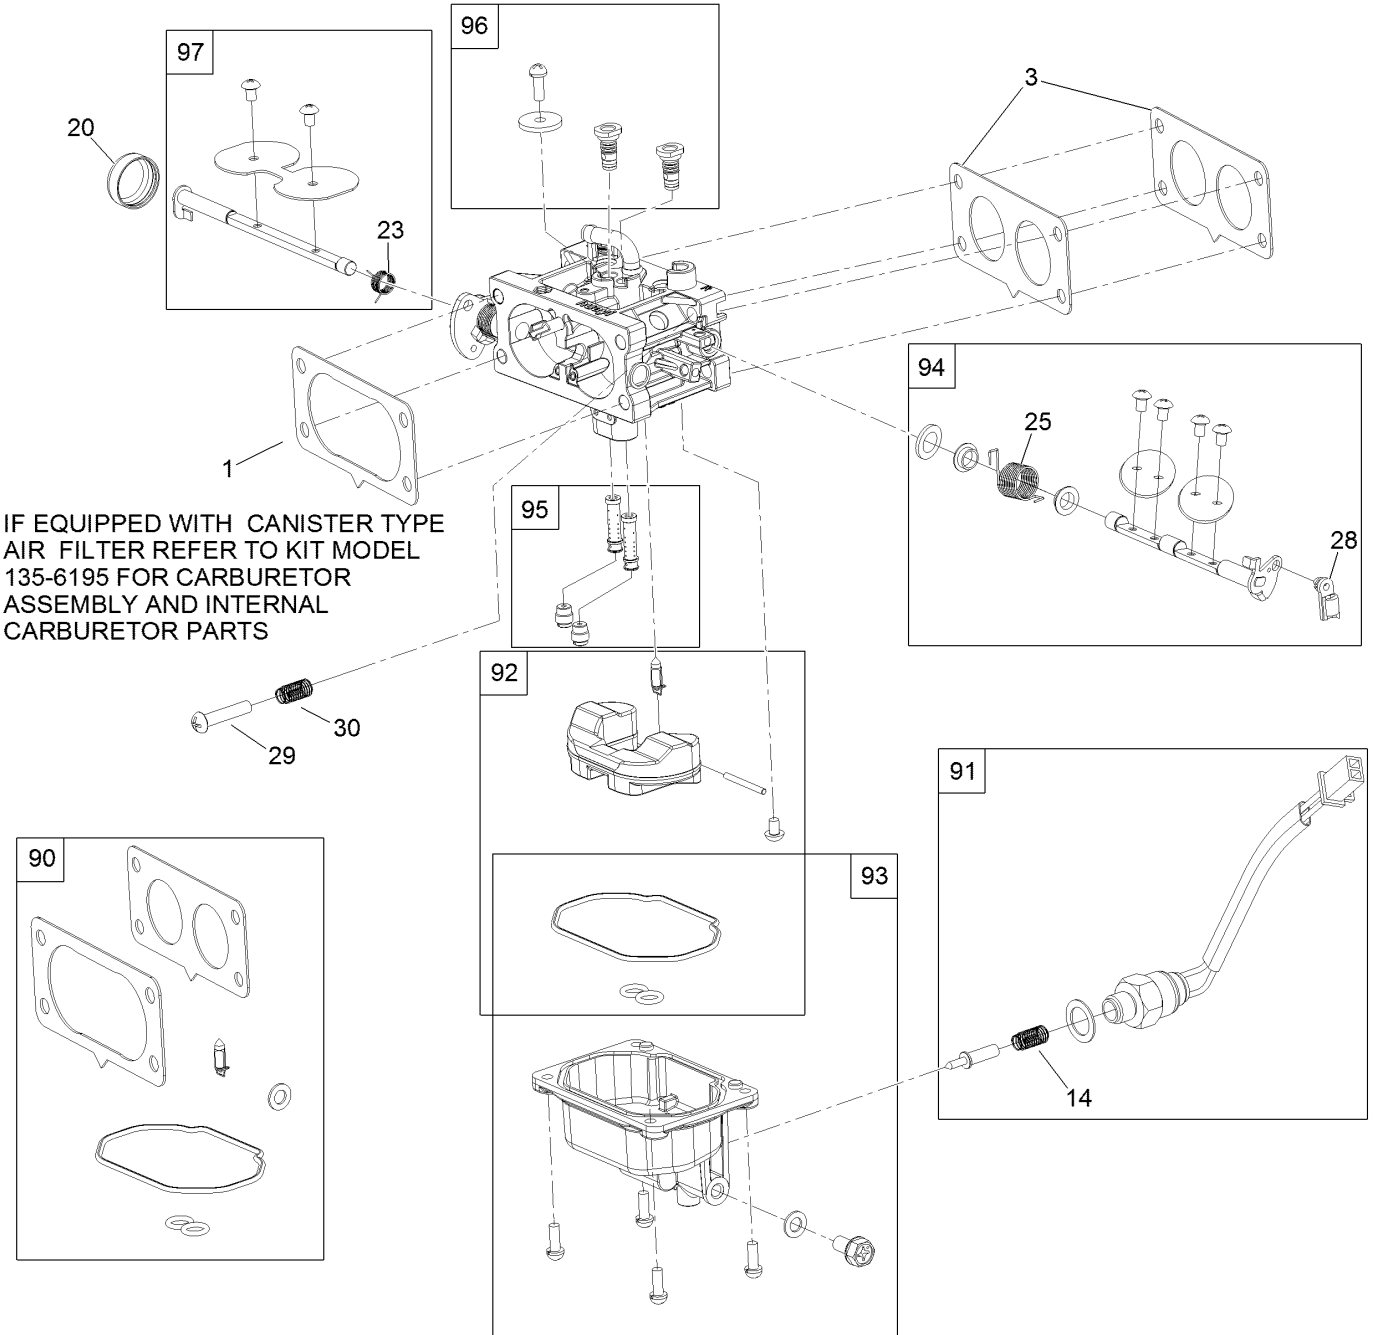

Fuel System Assembly (continued)

<i>Ref.</i>	<i>Part Number</i>	<i>Qty.</i>	<i>Description</i>	<i>Ref.</i>	<i>Part Number</i>	<i>Qty.</i>	<i>Description</i>
1	139-0717	1	Filter-Fuel	11	127-9245	4	Stud
2	139-0719	6	Clamp-Fuel Hose	12	127-9246	2	Gasket-Carburetor
3	120-4371	1	Line-Fuel	13	127-9247	1	Insulator-Carburetor
4	139-0684	1	Pump-Fuel	14	133-9963	1	Linkage-Throttle
5	120-4225	2	Screw-HHF	15	133-9964	1	Spring-Return, Throttle
6	127-9205	1	Hose-Fuel	16	127-9355	1	Sleeve-Fuel Line Protector
7	127-9207	1	Hose-Fuel	96	136-7840	1	Carburetor Replacement Kit
8	127-9230	2	Gasket-Intake	97	127-9290	1	Carburetor Repair Kit
9	120-4284	4	Screw-HHF	98	127-9292	1	Solenoid Kit
10	127-9244	1	Manifold-Intake	99	136-7837	1	High Altitude Kit ●

● Not illustrated

Carburetor Assembly