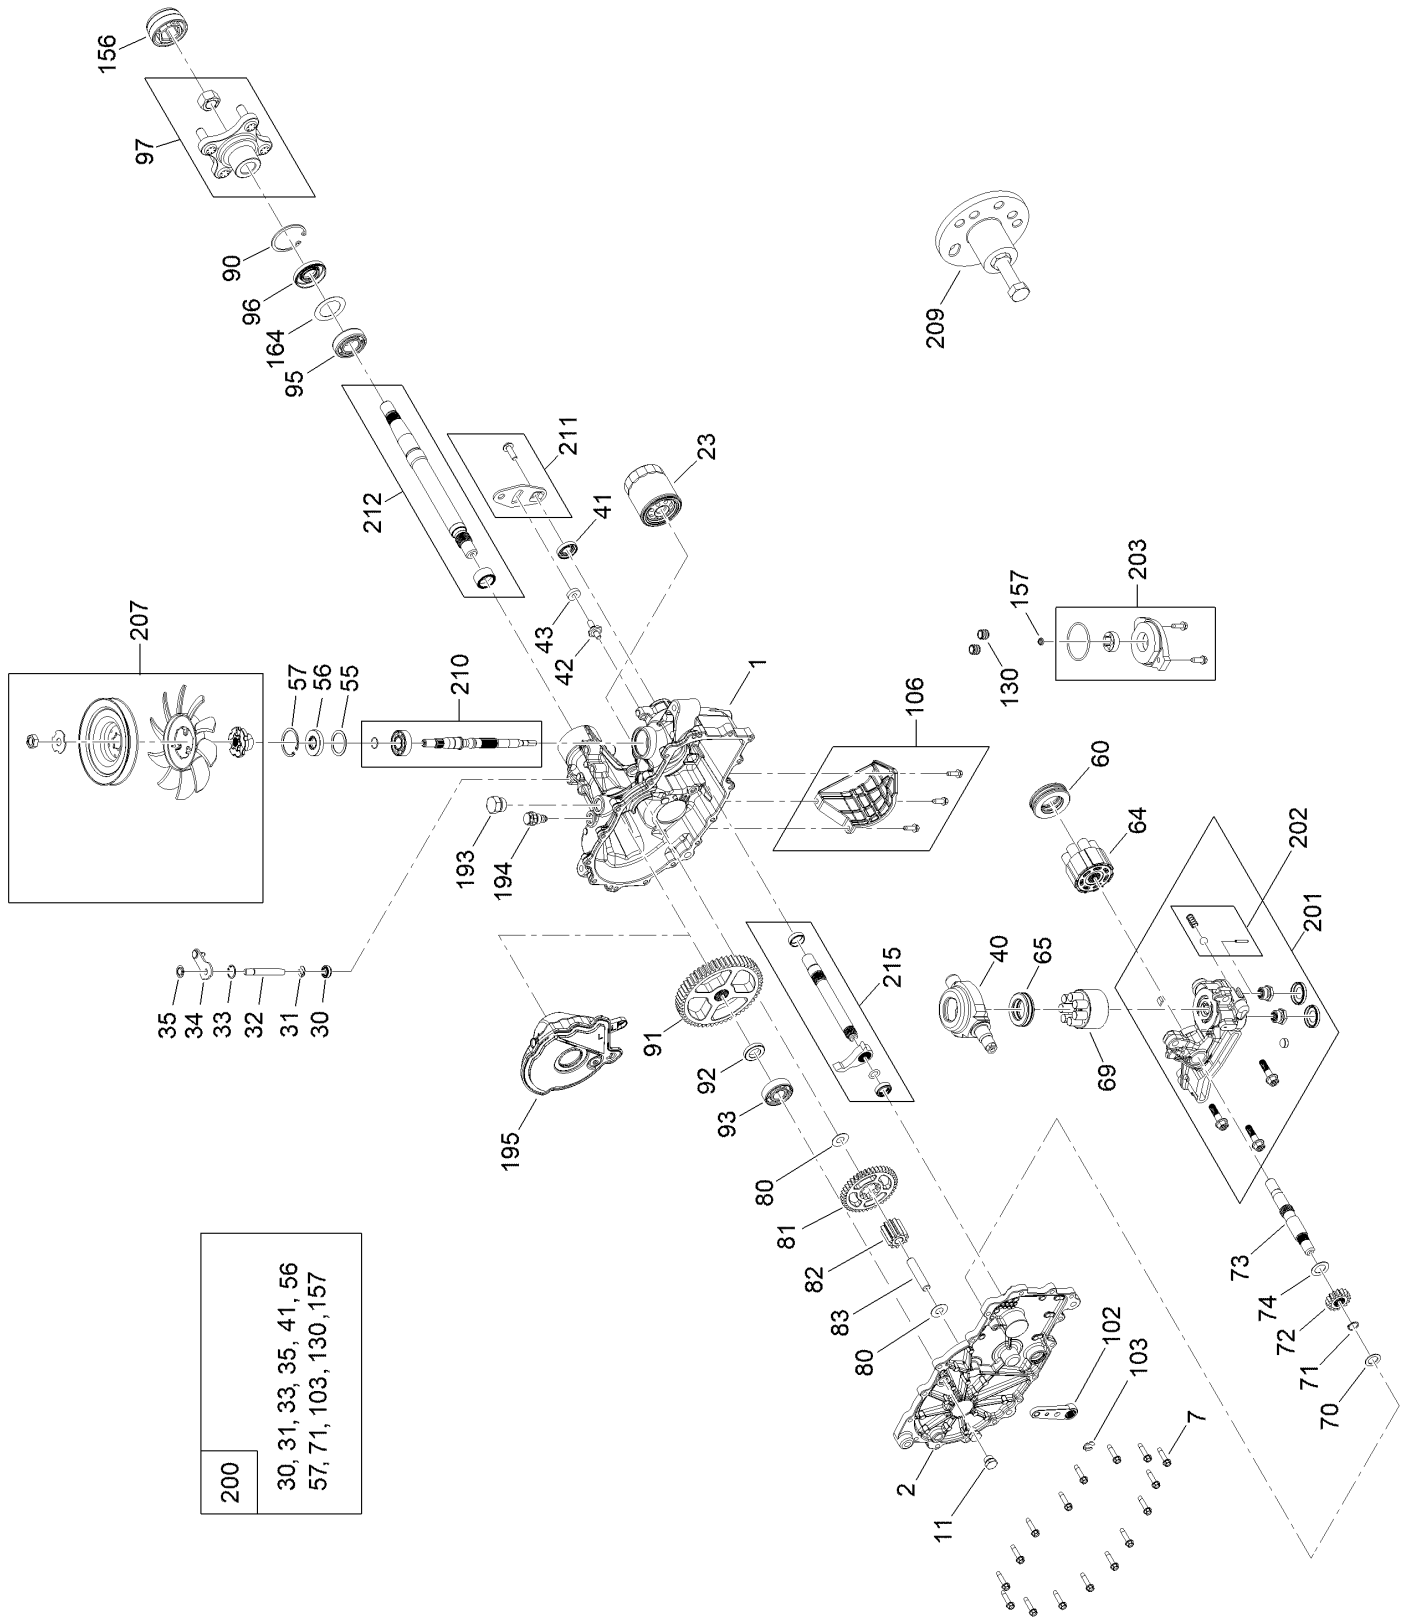

Traction Drive Assembly (continued)

<i>Ref.</i>	<i>Part Number</i>	<i>Qty.</i>	<i>Description</i>	<i>Ref.</i>	<i>Part Number</i>	<i>Qty.</i>	<i>Description</i>
1	119-3353	2	Spacer	18	120-9683	6	Washer-Plain
2	138-7597	2	Pulley-Idler, Flat	19	139-2583	4	Screw-HH
3	139-1704	1	Washer-Flat	20	139-2564	8	Nut-Lug
4	139-5802	3	Washer-Plain	21	130-0718-01	1	Plate-Cross, Hydro
5	138-7209	1	Bushing	22	139-2589	2	Screw-HH
6	114-0463	2	Washer-Friction, Composite	23	139-2601	2	Screw-HH
7	133-4423	1	Arm-Idler	24	139-2602	2	Screw-HH
8	137-7040	1	Spring-Return, Pedal	25	119-4042	6	Nut-HF, NI
9	139-1719	1	Screw-HH	26	139-5855	1	Rod-Bypass, RH
10	119-4041	9	Nut-HF	27	139-5854	1	Rod-Bypass, LH
11	119-9784	1	Screw-CARR	28	120-9679	2	Washer-Flat
12	119-8822	1	Pulley-Idler	29	137-3083	2	Pin-Hair
13	139-2625	1	Screw-CARR	30	139-2584	2	Screw-HH
14	133-4371	1	V-Belt	31	133-1247	2	Support-Hydro, Rear
15	140-8310	1	RH Hydro Transmission ASM	32	119-4038	2	Nut-Hex
16	140-8311	1	LH Hydro Transmission ASM	33	131-1098-03	1	Guard-Rear, Wide
17	120-9738	2	Screw-HH	34	139-2631	4	Screw-HH
				40	139-1723	1	Washer-Flat
				41	139-1689	4	Nut-HF

RH Hydro Transmission Assembly No. 140-8310