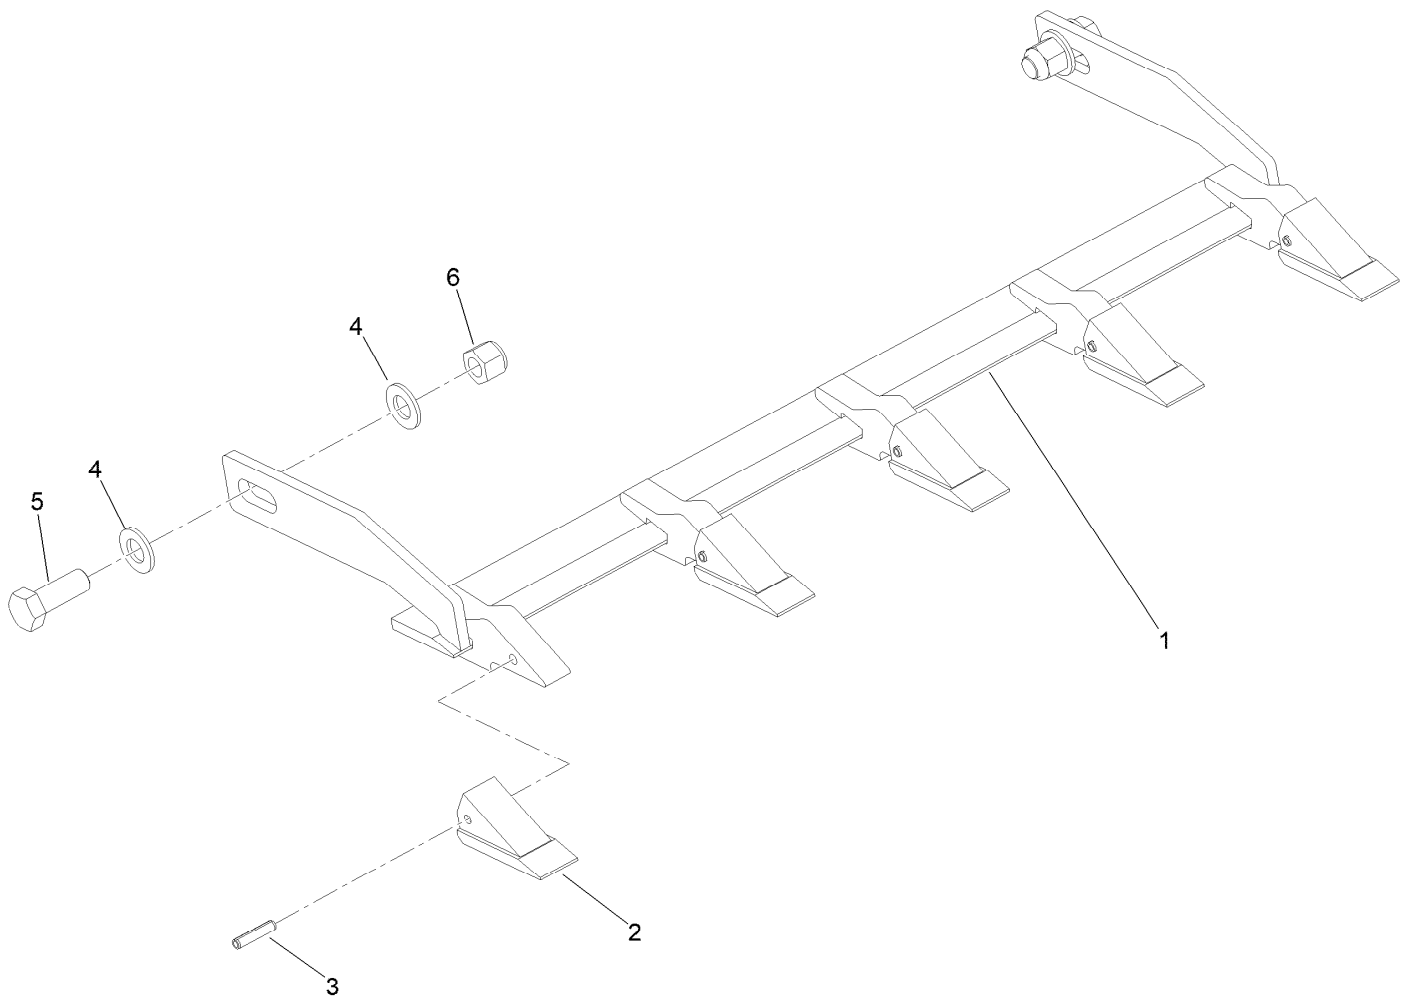

Count on it.

Parts Catalog

**Narrow Bucket
Compact Tool Carriers**

Model No. 22520—Serial No. 409900000 and Up

Narrow Bucket Assembly

<i>Ref.</i>	<i>Part Number</i>	<i>Qty.</i>	<i>Description</i>
2	98-3206	1	Decal
5	98-3269	1	Decal
6	145-1865	1	Decal - Capacity
9	133-8061	1	Decal-Warning

Tooth Bar Assembly No. 104-6020

Ref.	Part Number	Qty.	Description
1		1	Narrow Tooth Bar ASM ●
2	104-2048	5	Tooth-Bucket
3	32121-25	5	Pin-Roll
4	3256-28	4	Washer-Flat
5	328-24	2	Screw-HH
6	3296-51	2	Nut-Lock, NI