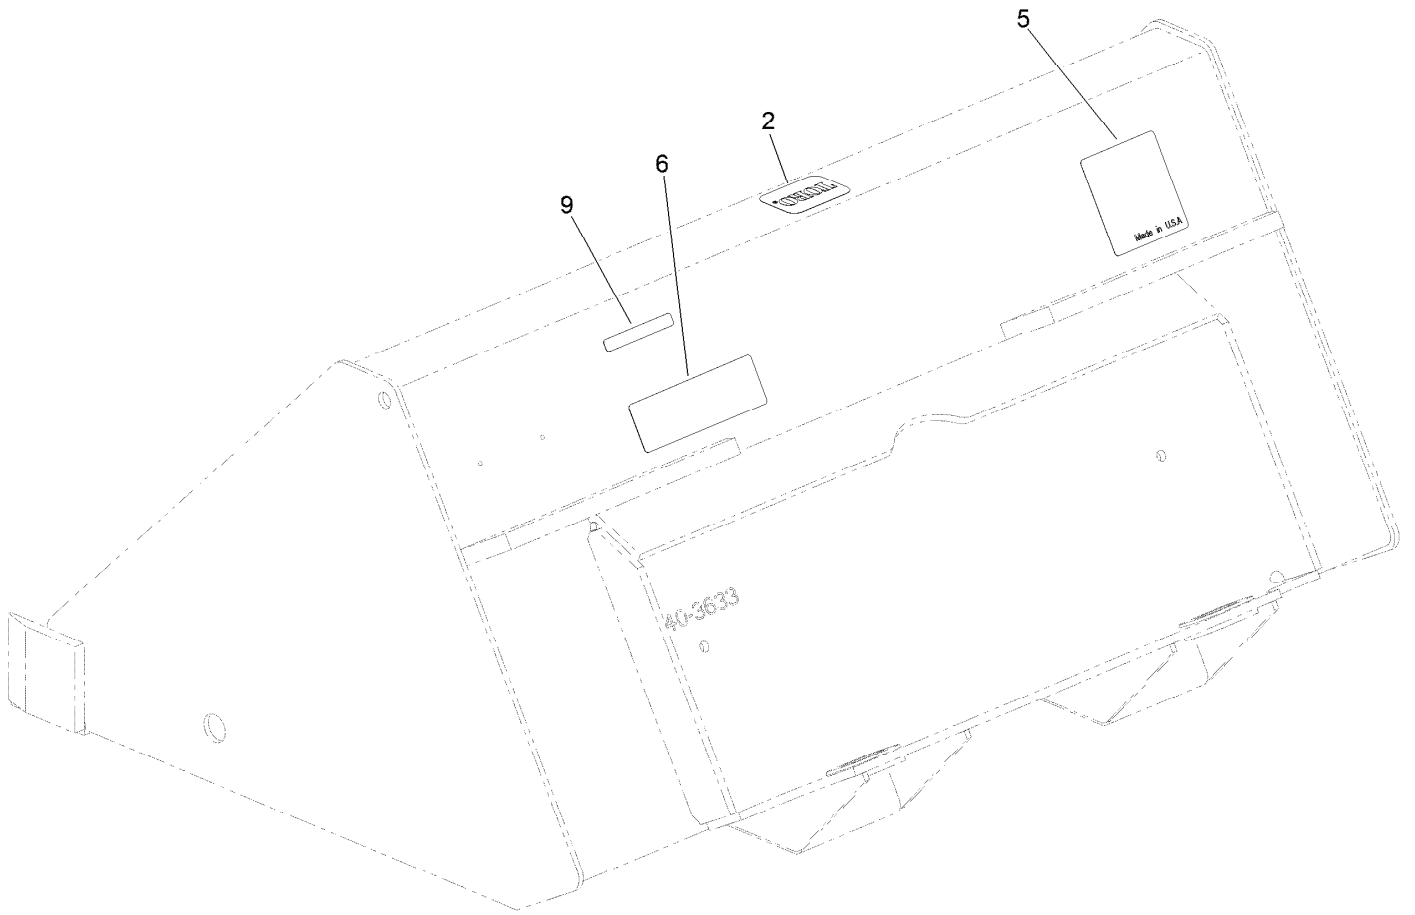

Count on it.

Parts Catalog

**Narrow Bucket
Compact Tool Carriers**

Model No. 22520—Serial No. 409900000 and Up

Narrow Bucket Assembly

<i>Ref.</i>	<i>Part Number</i>	<i>Qty.</i>	<i>Description</i>
2	98-3206	1	Decal
5	98-3269	1	Decal
6	145-1865	1	Decal - Capacity
9	133-8061	1	Decal-Warning

Tooth Bar Assembly No. 104-6020

Ref.	Part Number	Qty.	Description
1		1	Narrow Tooth Bar ASM ●
2	104-2048	5	Tooth-Bucket
3	32121-25	5	Pin-Roll
4	3256-28	4	Washer-Flat
5	328-24	2	Screw-HH
6	3296-51	2	Nut-Lock, NI