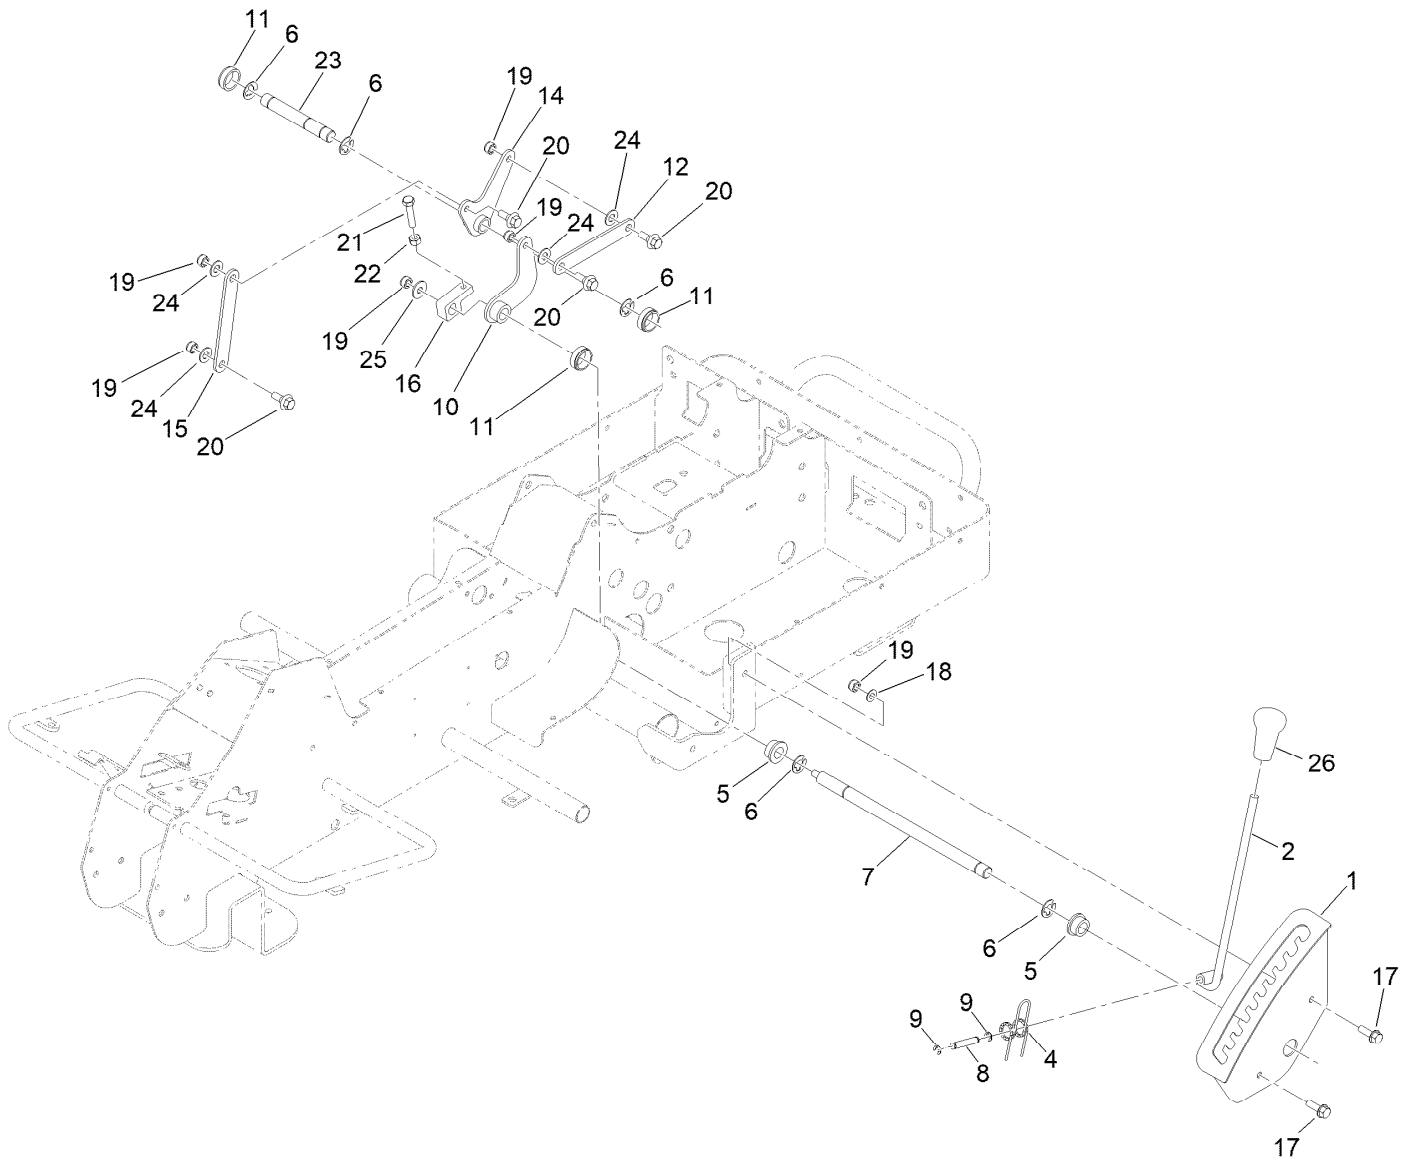

Deck Lift Assembly

Deck Lift Assembly (continued)

<i>Ref.</i>	<i>Part Number</i>	<i>Qty.</i>	<i>Description</i>	<i>Ref.</i>	<i>Part Number</i>	<i>Qty.</i>	<i>Description</i>
1	134-6251	1	HOC Plate ASM	15	134-5968	1	Long Plate, HOC
2	134-6252	1	HOC Lever ASM	16	134-5969	1	Adjustment, HOC
4	134-5956	1	Spring, HOC Lever	17	134-3747	2	Screw-HHF
5	134-5957	4	Bush, HOC Shaft	18	ZWP1H000U	2	Washer-Plain
6	134-5958	5	Clip, HOC Shaft	19	09441	7	Nut-Hex, NI
7	134-5959	1	HOC Shaft	20	134-7178	4	Bolt, Flange
8	134-5960	1	Shaft, HOC Lever	21	09681	1	Bolt
9	134-5962	2	Clip, HOC Lever Shaft	22	134-5973	1	Plain Nut
10	134-6254	1	HOC Rotation Plate ASM (Small)	23	134-5974	1	Short Shaft, HOC Lever
11	134-5963	3	Bush, HOC Shaft	24	09479	4	Washer-Plain
12	134-5966	1	Short Plate, HOC	25	134-6414	1	Washer
14	134-5967	1	Plate, Rotation Large (HOC)	26	134-5953	1	HOC, Grip