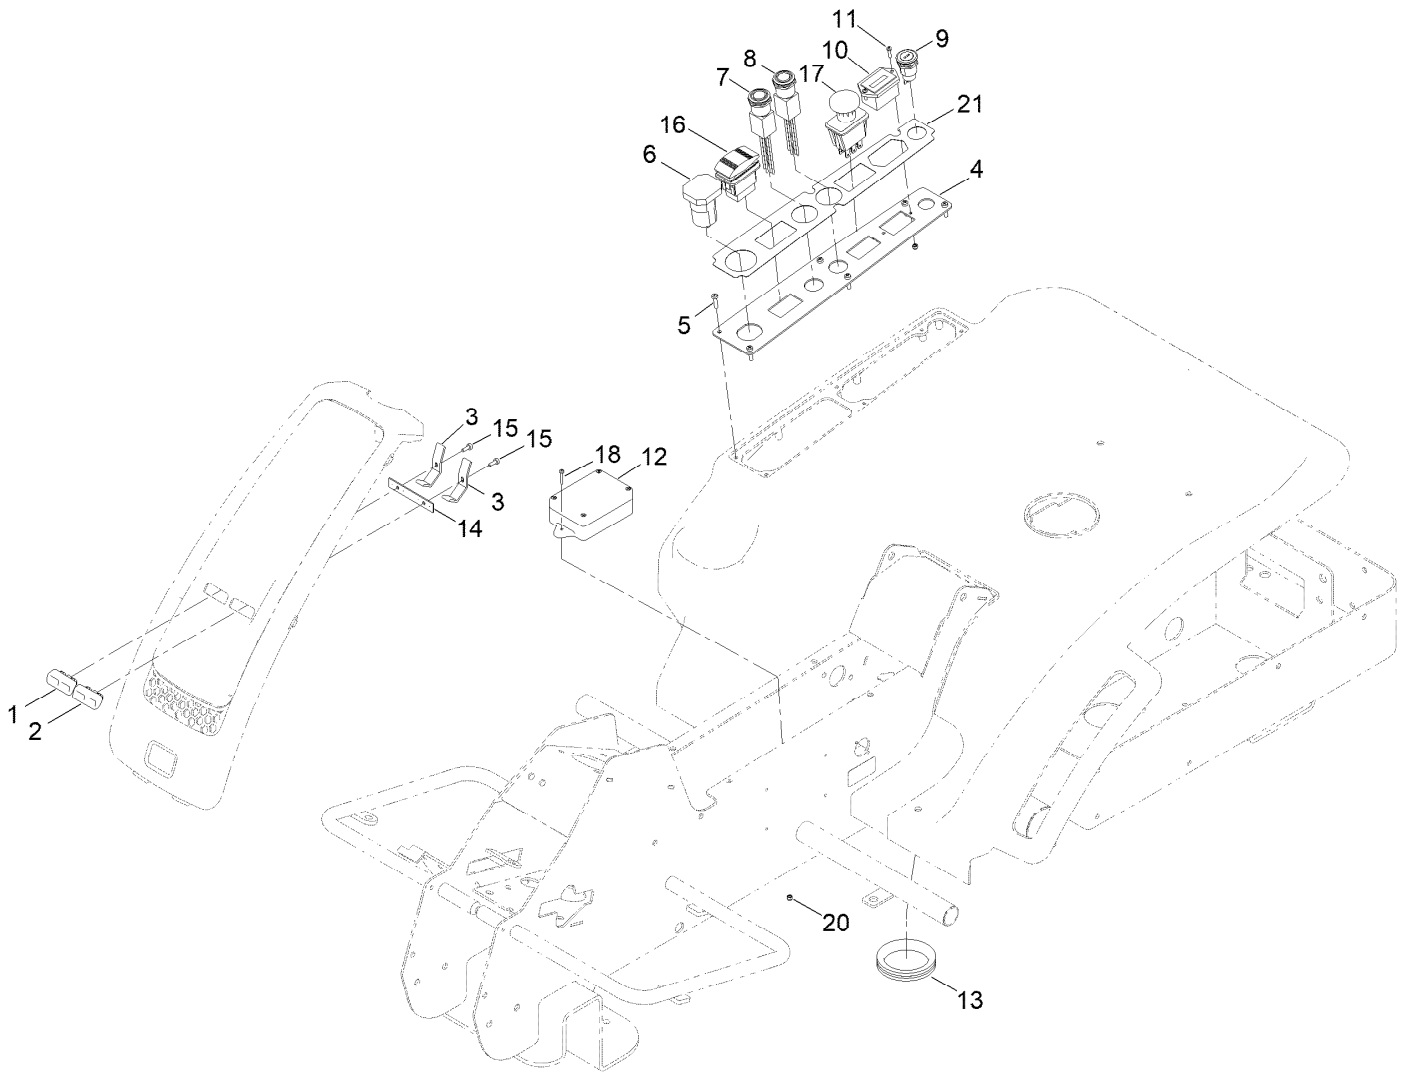

Light Assembly

Light Assembly (continued)

<i>Ref.</i>	<i>Part Number</i>	<i>Qty.</i>	<i>Description</i>	<i>Ref.</i>	<i>Part Number</i>	<i>Qty.</i>	<i>Description</i>
1	134-5383	1	Casing, Light (Right, Front)	10	134-5899	1	Indicator, Battery Level
2	134-5384	1	Casing, Light (Left, Front)	11	134-5900	2	Bolt
3	134-5385	2	Bracket, LED Lights	12	134-6595	1	Control Box, ASM
4	134-5889	1	Plate, Switches	13	134-5919	1	Insert, Rubber Cable Small
5	134-5890	6	Bolt	14	134-5925	1	Plate, Lights
6	134-5891	1	USB Switch	15	134-5927	4	Bolt
7	134-5892	1	Button, Reverse Mow And Nut	16	134-6203	2	Direction Switch ASM
8	134-5893	1	Button, Cruise Control And Nut	17	134-6204	1	Cutter Button ASM
9	134-5898	1	Switch, Ignition And Nut	18	134-6237	2	Bolt
				20	HY09698	4	Nut-Nyloc
				21	134-6028	1	Decal - Control Panel