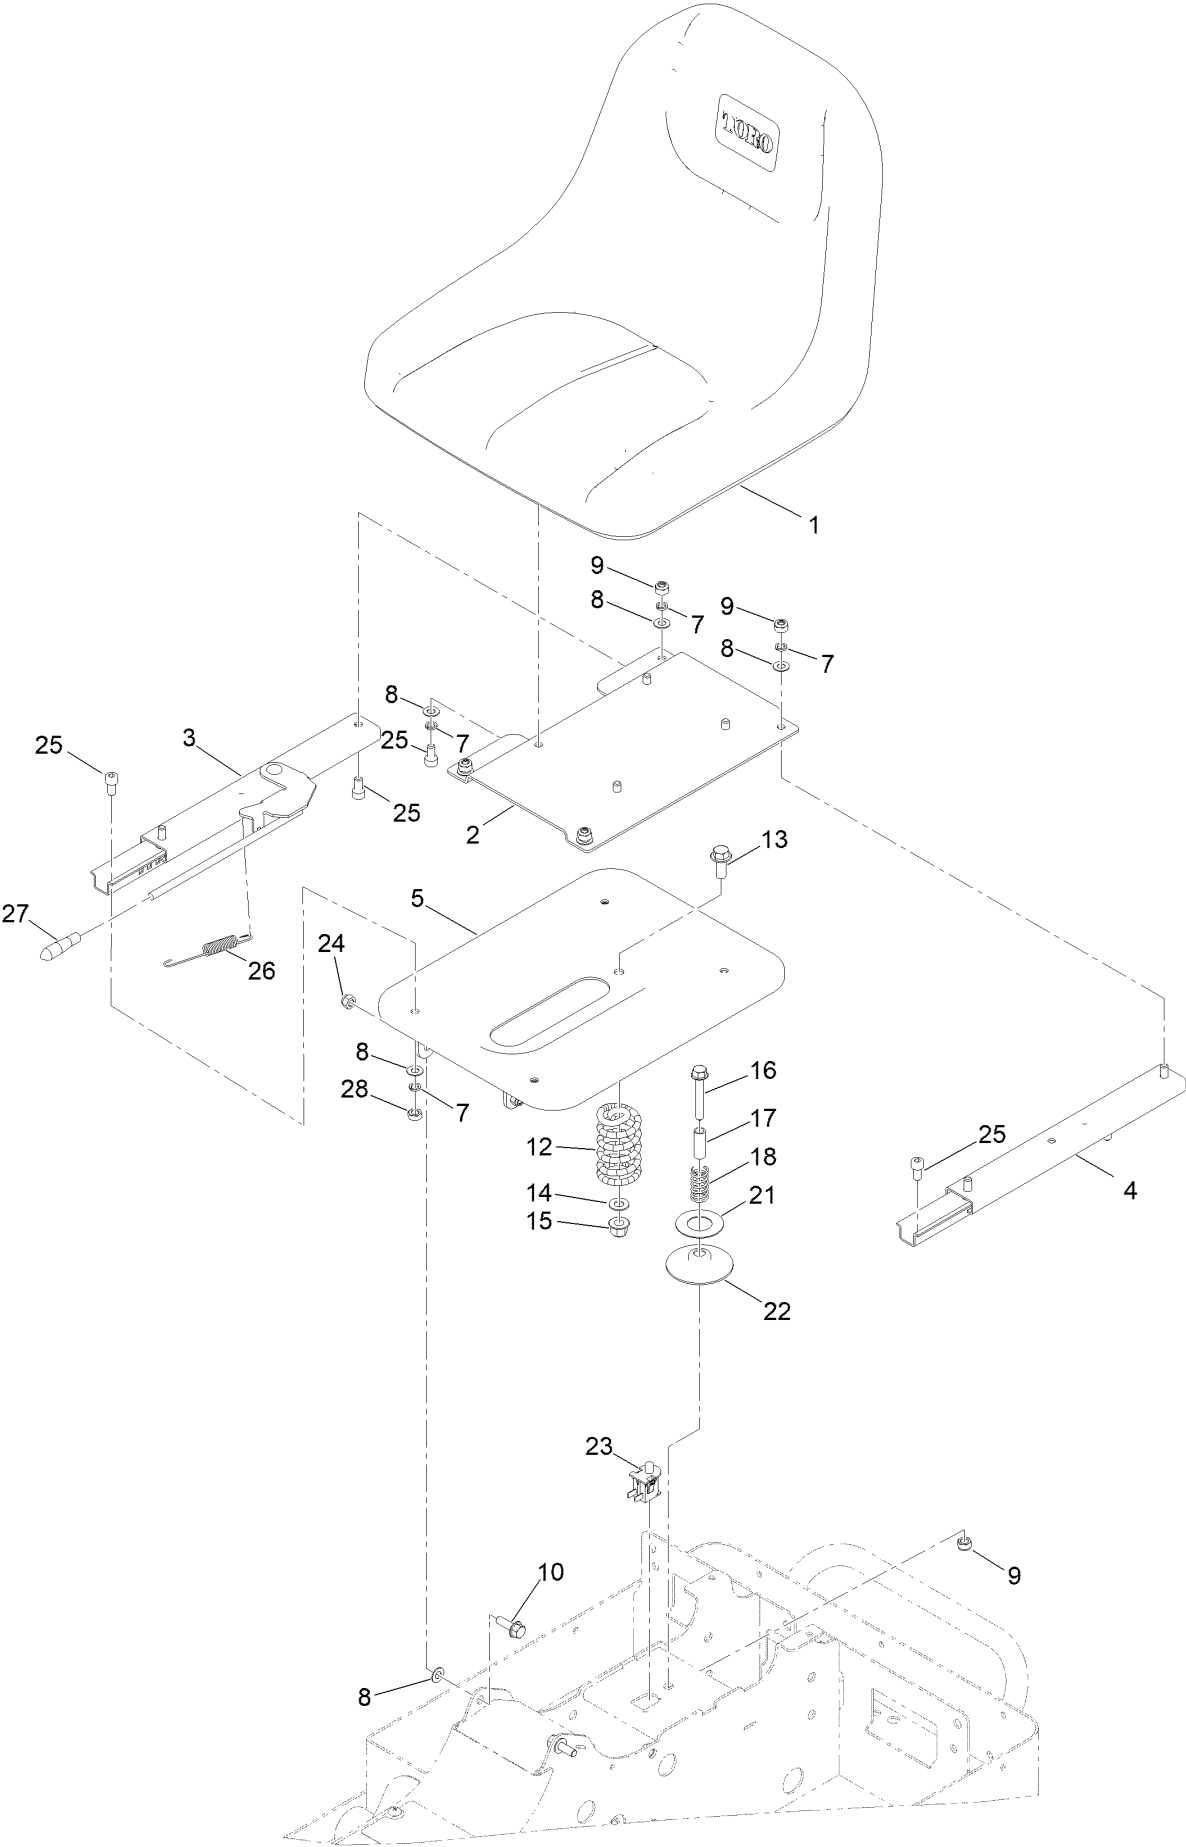

Seat Assembly

Seat Assembly (continued)

<i>Ref.</i>	<i>Part Number</i>	<i>Qty.</i>	<i>Description</i>	<i>Ref.</i>	<i>Part Number</i>	<i>Qty.</i>	<i>Description</i>
1	134-6509	1	Seat	15	134-3763	1	Nut-Flange, NI
2	134-5930	1	Mounting Plate, Seat	16	134-3749	1	Screw-HHF
3	134-6511	1	Seat Slide ASM, RH	17	134-5945	1	Shaft, Spring
4	134-6510	1	Seat Slide ASM, LH	18	134-5946	1	Small Spring, Seat
5	134-6332	1	Seat Base, ASM	21	134-5949	1	Washer
7	03469	12	Washer-Spring	22	134-5950	1	Plate, Spring Seat
8	ZWP1H000U	14	Washer-Plain	23	134-5951	1	Seat Sensor
9	09441	5	Nut-Hex, NI	24	134-6335	2	Nut, Seat
10	134-3747	2	Screw-HHF	25	134-6334	12	Bolt Seat, Slide Mount
12	134-5940	1	Spring, Seat	26	134-5936	1	Adjustment Spring, Seat
13	134-3751	1	Screw-HHF	27	134-5937	1	Adjustment Lever Cap, Seat
14	09479	1	Washer-Plain	28	ZNH1H000U	4	Nut-Hex