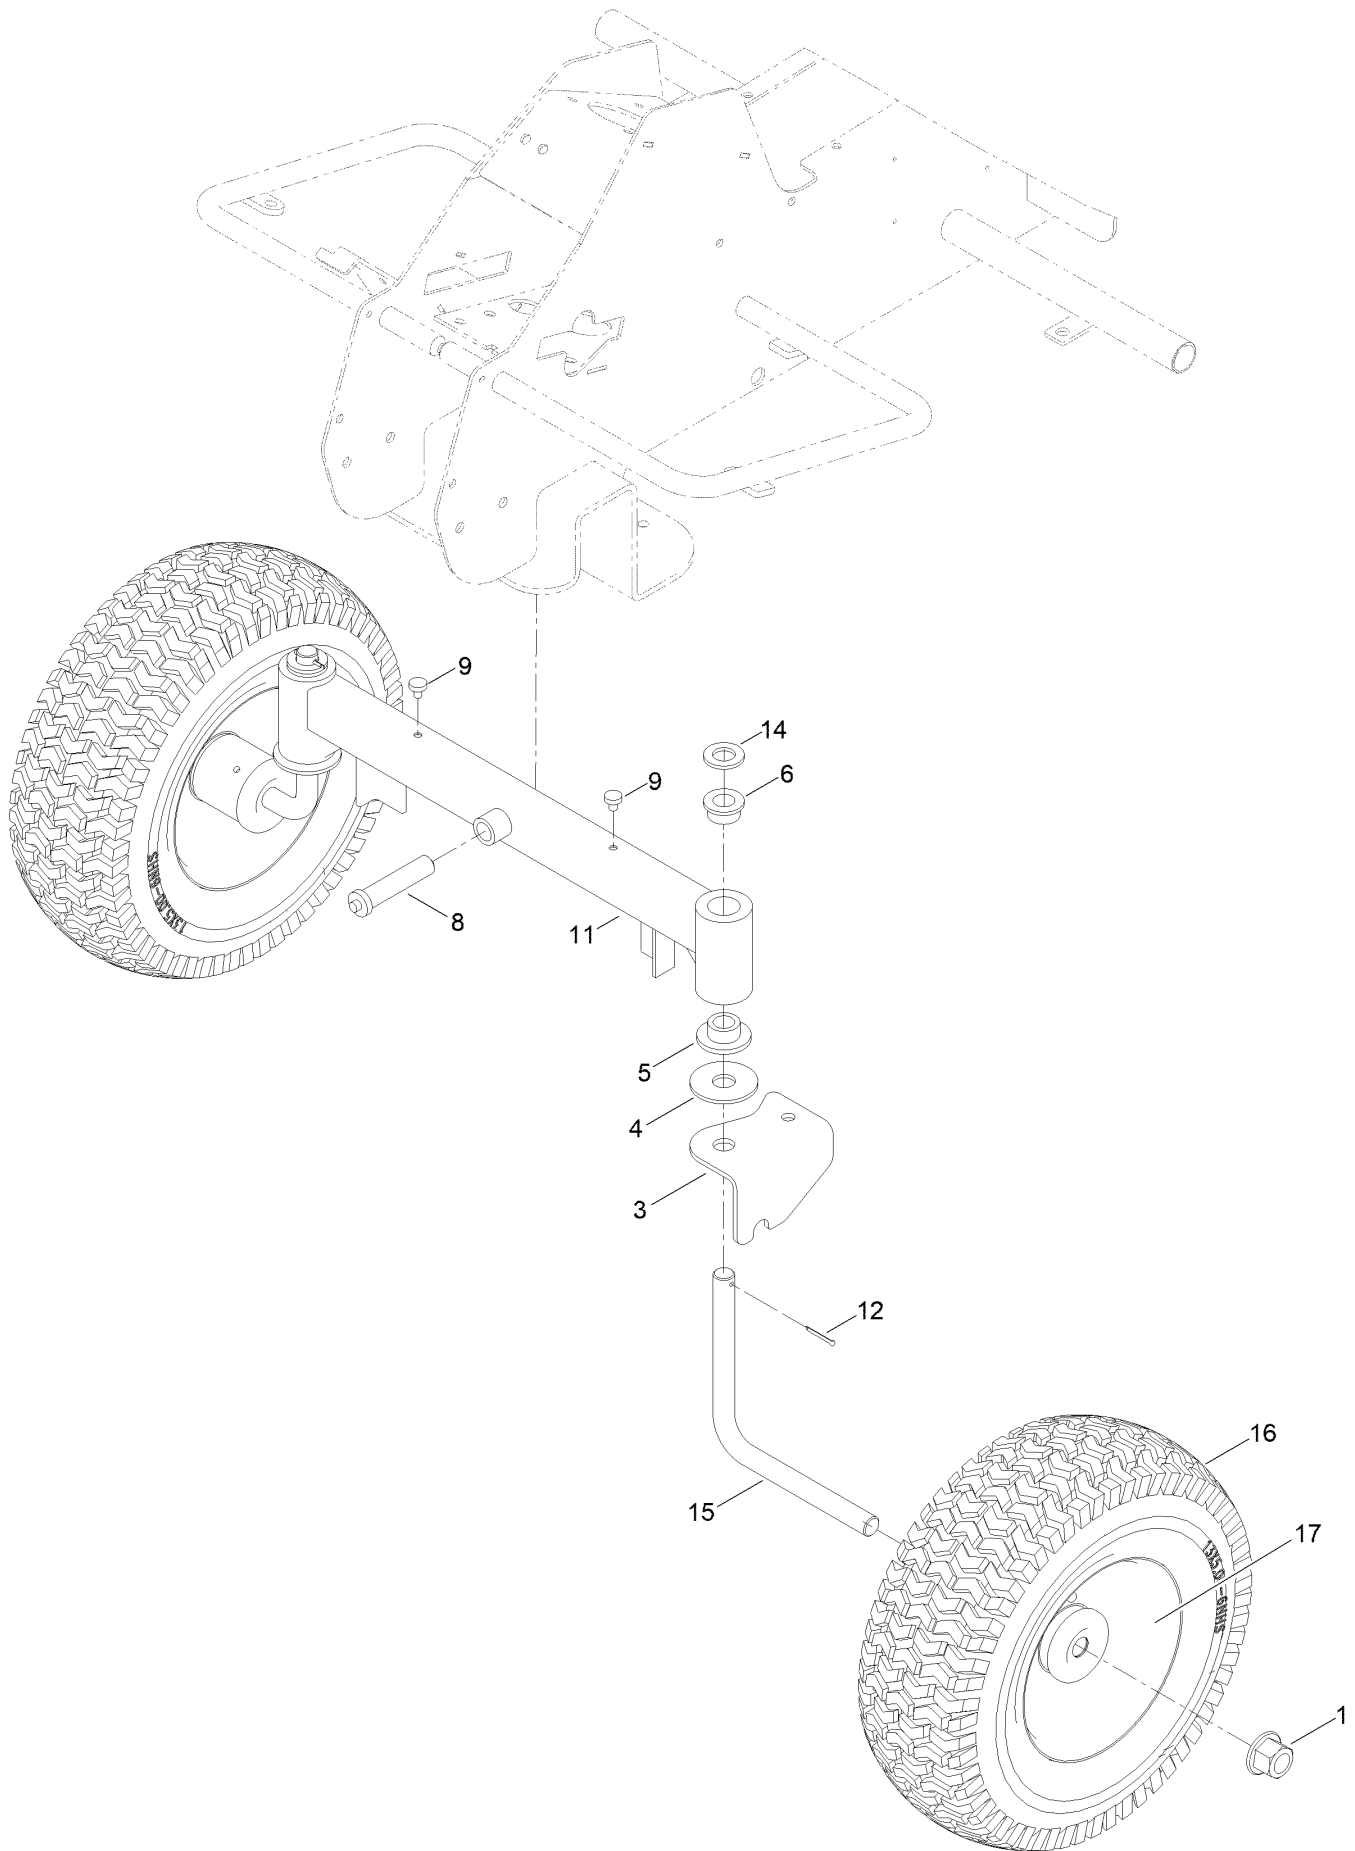

Front Wheel Assembly

Front Wheel Assembly (continued)

<i>Ref.</i>	<i>Part Number</i>	<i>Qty.</i>	<i>Description</i>	<i>Ref.</i>	<i>Part Number</i>	<i>Qty.</i>	<i>Description</i>
1	134-3765	2	Nut-Flange, NI	11	134-6183	1	Front Axle ASM
3	134-6598	1	Mount Front Wheel	12	134-5742	2	Pin, Split
4	134-5802	2	Washer	14	134-6450	2	Washer
5	134-5803	2	Bottom Bush, Axle	15	134-6597	1	Mount Front Wheel
6	134-5804	2	Top Small Bush, Axle	16	134-6164	2	Tyre, Wheel
8	134-5807	1	Pin, Front Axle Tilt	17	134-7218	2	Hub, Wheel (Front)
9	134-5808	2	Stopper, Front Axle Tilt