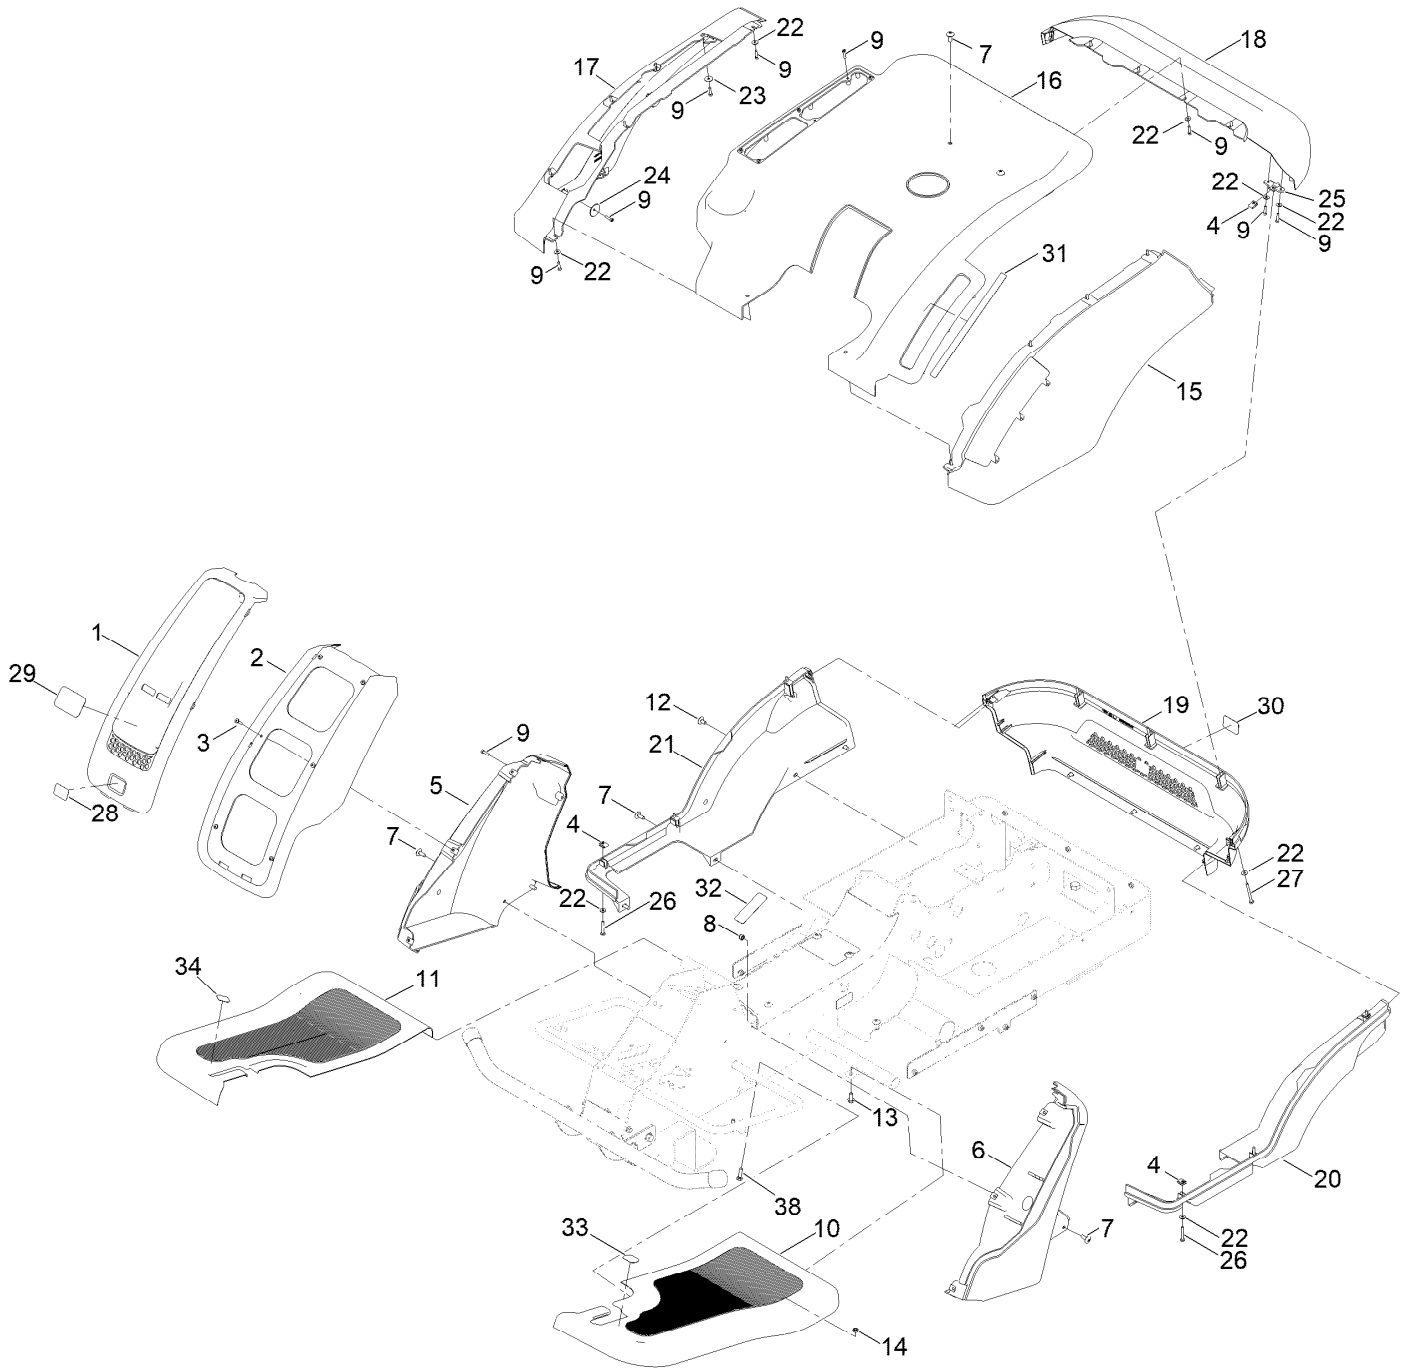

Body Styling Assembly

Body Styling Assembly (continued)

<i>Ref.</i>	<i>Part Number</i>	<i>Qty.</i>	<i>Description</i>	<i>Ref.</i>	<i>Part Number</i>	<i>Qty.</i>	<i>Description</i>
1	134-5380	1	Front Panel, Steering Column	18	134-5373	1	Cover, Top/Rear
2	134-5379	1	Front Panel Moutning, Steering Column	19	134-5376	1	Cover, Middle/Rear
3	134-7690	6	Bolt	20	134-5374	1	Cover, RH/Bottom
4	134-5872	15	Clip, Bolt	21	134-5375	1	Cover, LH/Bottom
5	134-5381	1	RH Panel, Steering Column	22	134-5880	34	Washer
6	134-5382	1	LH Panel, Steering Column	23	134-5881	5	Washer
7	134-7193	12	Bolt	24	134-5882	4	Washer, Bent
8	09438	12	Nut-Nyloc	25	134-5883	3	Mountng Bracket, Rear Panel
9	134-5719	30	Bolt	26	134-5884	6	Bolt PH
10	134-6501	1	Panel Floor, LH	27	134-5885	5	Bolt PH
11	134-6502	1	Panel Floor, RH	28	134-6070	1	Decal - Erider Battery
12	134-6515	7	Cap Bolt	29	134-6071	1	Decal - Toro Logo
13	134-3739	4	Screw-HHF	30	134-6072	1	Decal - Toro Logo
14	134-5879	4	Nut	31	134-6030	1	Decal - HOC
15	134-5372	1	Cover, LH/Middle	32	134-6029	1	Decal - Parking Brake
16	134-5370	1	Cover, Top	33	134-6032	1	Decal - Brake
17	134-5371	1	Cover, RH/Middle	34	134-6033	1	Decal - Traction
				38	134-6505	4	Bolt