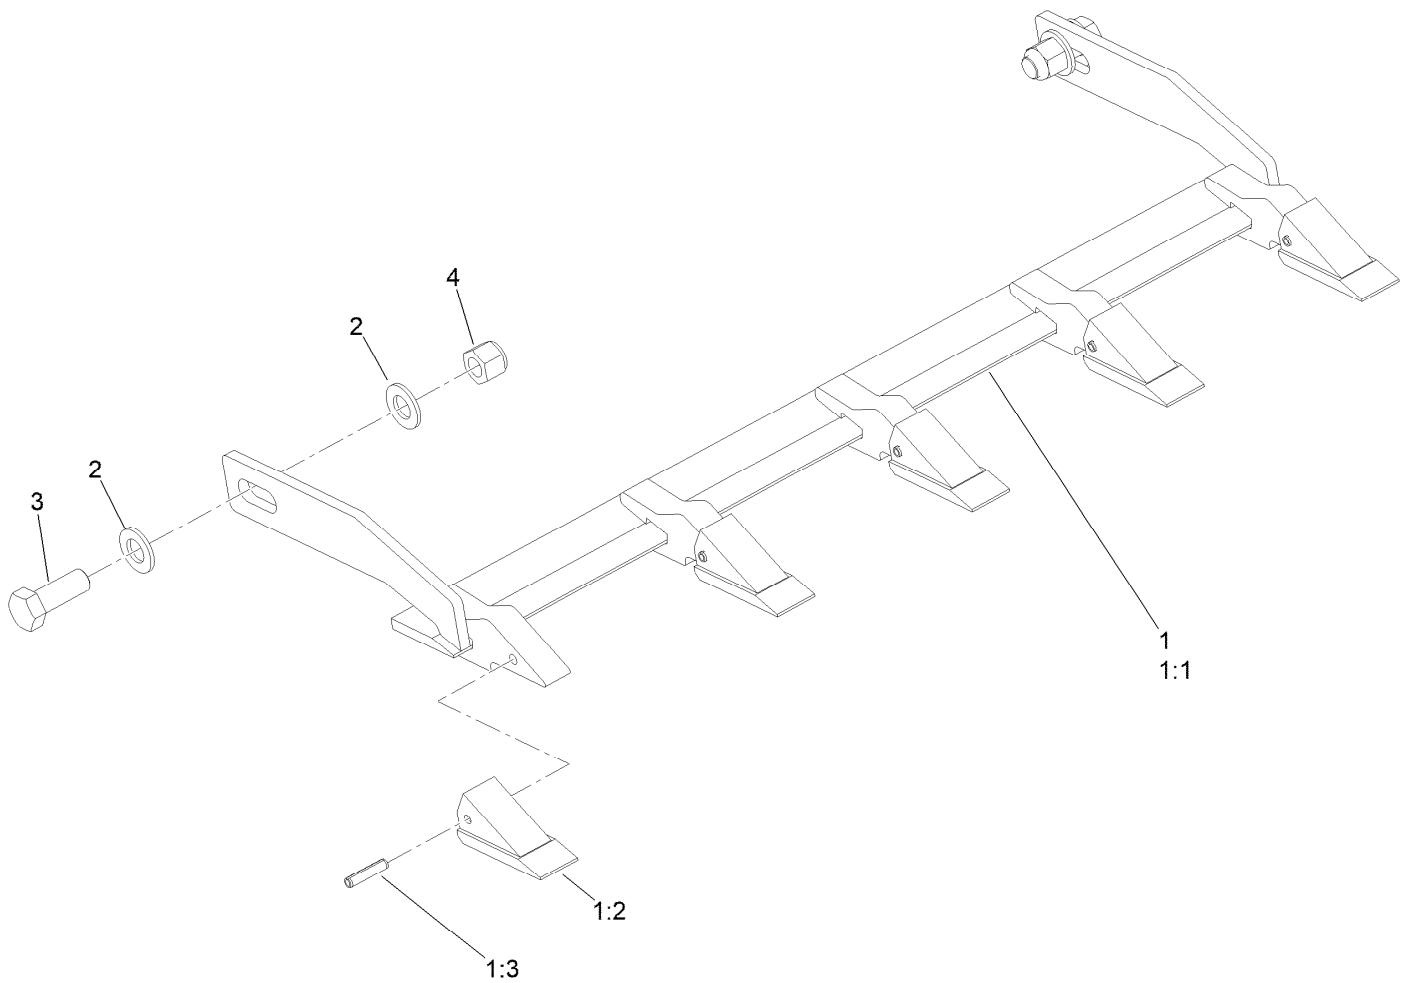

Count on it.

Parts Catalog

**Narrow Bucket
Compact Tool Carriers**

Model No. 22520—Serial No. 414769000 and Up

Narrow Bucket Assembly

<i>Ref.</i>	<i>Part Number</i>	<i>Qty.</i>	<i>Description</i>
2	98-3206	1	Decal
5	98-3269	1	Decal
6	145-1865	1	Decal - Capacity
9	133-8061	1	Decal-Warning

Tooth Bar Assembly No. 104-6020

<i>Ref.</i>	<i>Part Number</i>	<i>Qty.</i>	<i>Description</i>
1	161-1351	1	Narrow Tooth Bar ASM
1:1	104-6021	1	Narrow Tooth Bar ASM Welded
1:2	104-2048	5	Tooth-Bucket
1:3	32121-25	5	Pin-Roll
2	3256-28	4	Washer-Flat
3	328-24	2	Screw-HH
4	3296-51	2	Nut-Lock, NI