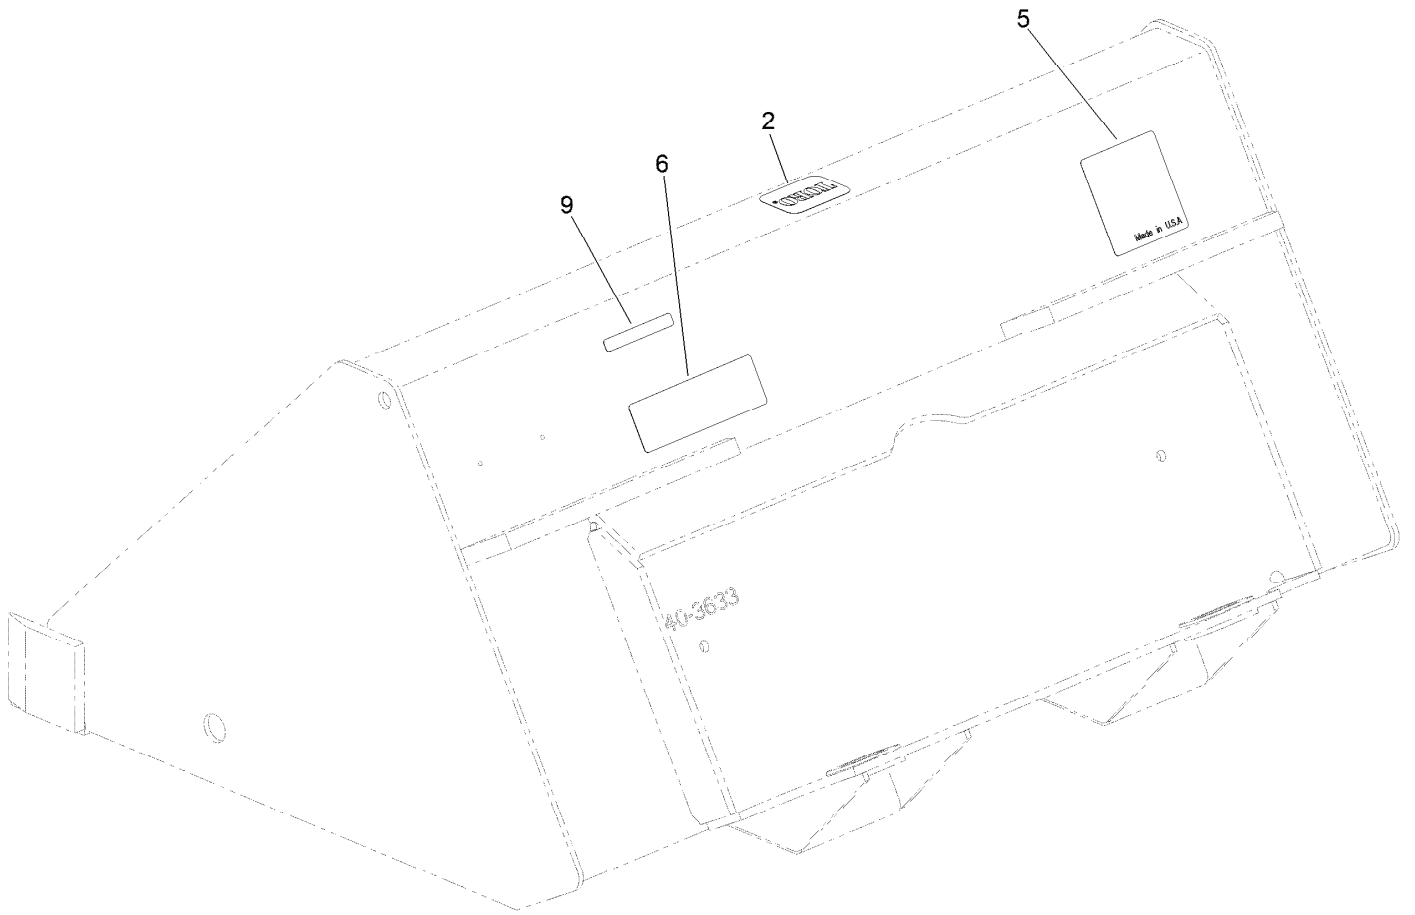

Count on it.

Parts Catalog

**Narrow Bucket
Compact Tool Carriers**

Model No. 22520—Serial No. 414769000 and Up

Narrow Bucket Assembly

<i>Ref.</i>	<i>Part Number</i>	<i>Qty.</i>	<i>Description</i>
2	98-3206	1	Decal
5	98-3269	1	Decal
6	145-1865	1	Decal - Capacity
9	133-8061	1	Decal-Warning

Tooth Bar Assembly No. 104-6020

<i>Ref.</i>	<i>Part Number</i>	<i>Qty.</i>	<i>Description</i>
1	161-1351	1	Narrow Tooth Bar ASM
1:1	104-6021	1	Narrow Tooth Bar ASM Welded
1:2	104-2048	5	Tooth-Bucket
1:3	32121-25	5	Pin-Roll
2	3256-28	4	Washer-Flat
3	328-24	2	Screw-HH
4	3296-51	2	Nut-Lock, NI