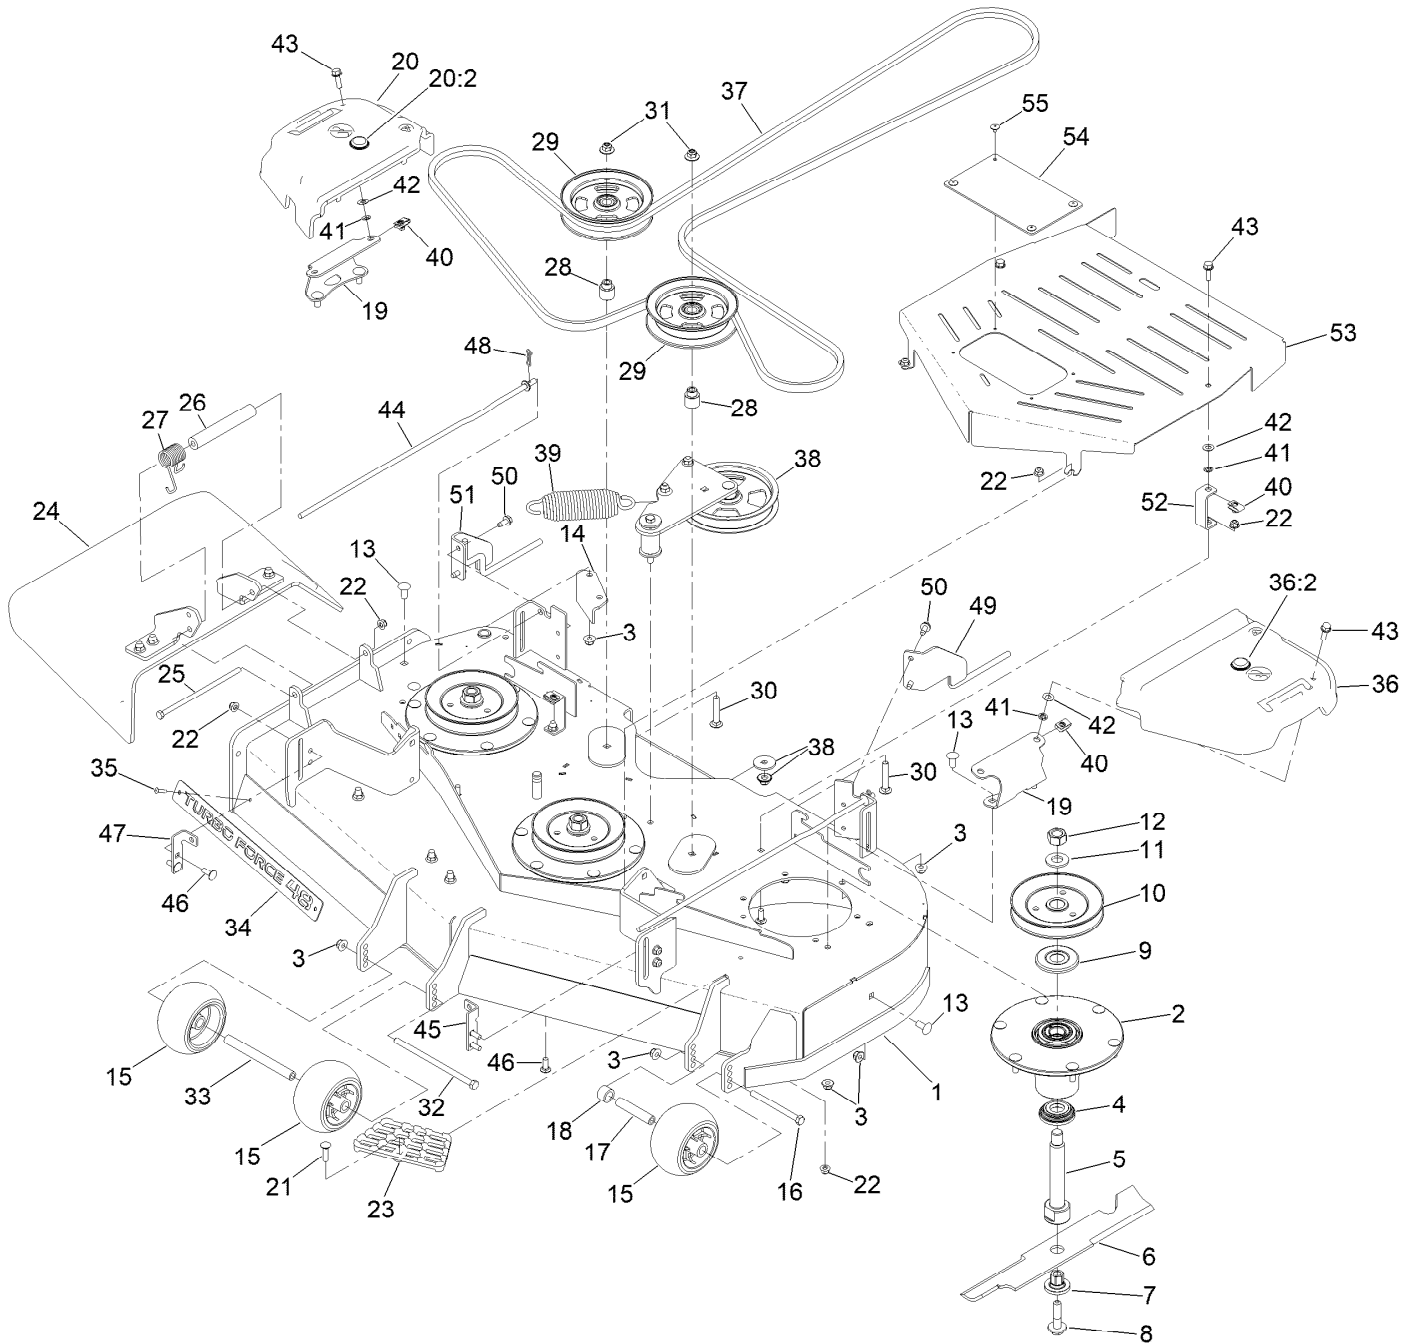

Deck Assembly

Deck Assembly (continued)

<i>Ref.</i>	<i>Part Number</i>	<i>Qty.</i>	<i>Description</i>	<i>Ref.</i>	<i>Part Number</i>	<i>Qty.</i>	<i>Description</i>
1	147-4995	1	Deck Decal ASM	29	132-9425	2	Pulley-Idler, Flat
2	137-9780	3	Spindle ASM	30	3231-7	2	Screw-CARR
3	104-8301	32	Nut-HF, NI	31	109-6658	2	Nut-Flange, NI
4	137-9784	3	Guard-Bottom	32	108-5388	1	Screw-HH
5	138-6045	3	Shaft-Spindle	33	98-5967	1	Spacer-Wheel
6	140-1243	3	Blade-16.50 High Flow	34	147-4976-03	1	Plate-Turbo Force [black]
7	137-9787	3	Bushing-Hex	35	130-8451	2	Rivet-Trifold
8	109-9220	3	Screw-Sems	36	117-7814	1	LH Belt Cover ASM
9	103-1330	3	Guard-Bearing, Top	36:2	117-3824	1	Plug-Plastic
10	138-6065	3	Sheave,Blade Drive 5.91	37	144-0358	1	Belt-V
11	103-2802	3	Washer	38	139-1087	1	Idler Arm ASM
12	116-7306	3	Nut-Hex	39	116-6317	1	Spring-Extension
13	3231-27	12	Screw-CARR	40	94-2413	4	Nut-U
14	107-8541-01	1	Baffle-Discharge	41	117-2749	4	Nut-Push
15	1-603299	3	Roller-Scalp, Anti	42	73-0041	4	Washer-Thrust
16	323-23	1	Screw-HH	43	3234-29	4	Screw-HHF
17	133-2129	1	Tube-Shafting	44	140-8027	2	Rod-Skirt, Lower
18	133-2128	1	Tube-Spacer	45	140-8032	1	Bracket-Support, LH
19	126-9121-01	2	Bracket-Cover, Belt	46	3230-10	8	Bolt-CARR
20	117-7813	1	RH Belt Cover ASM	47	140-8033	1	Bracket-Support, RH
20:2	117-3824	1	Plug-Plastic	48	119-1415	2	Pin-Cotter, Locking
21	3230-3	1	Screw-CARR	49	140-4913	1	Support-Lower LH
22	104-8300	10	Nut-HF, NI	50	32144-70	4	Screw-HWHTF
23	126-4781-03	1	Step-Deck	51	140-4914	1	Support-Lower RH
24	144-2635	1	Rubber Deflector ASM	52	126-9646	2	Bracket-Guard
25	322-50	1	Screw-HH	53	145-1266-03	1	Guard-Center Belt 48
26	105-4622	1	Spacer	54	144-0420	1	Shield-Rubber
27	108-4052	1	Spring-Torsion	55	132-5064	4	Rivet-Pop
28	139-8061	2	Bushing, Idler