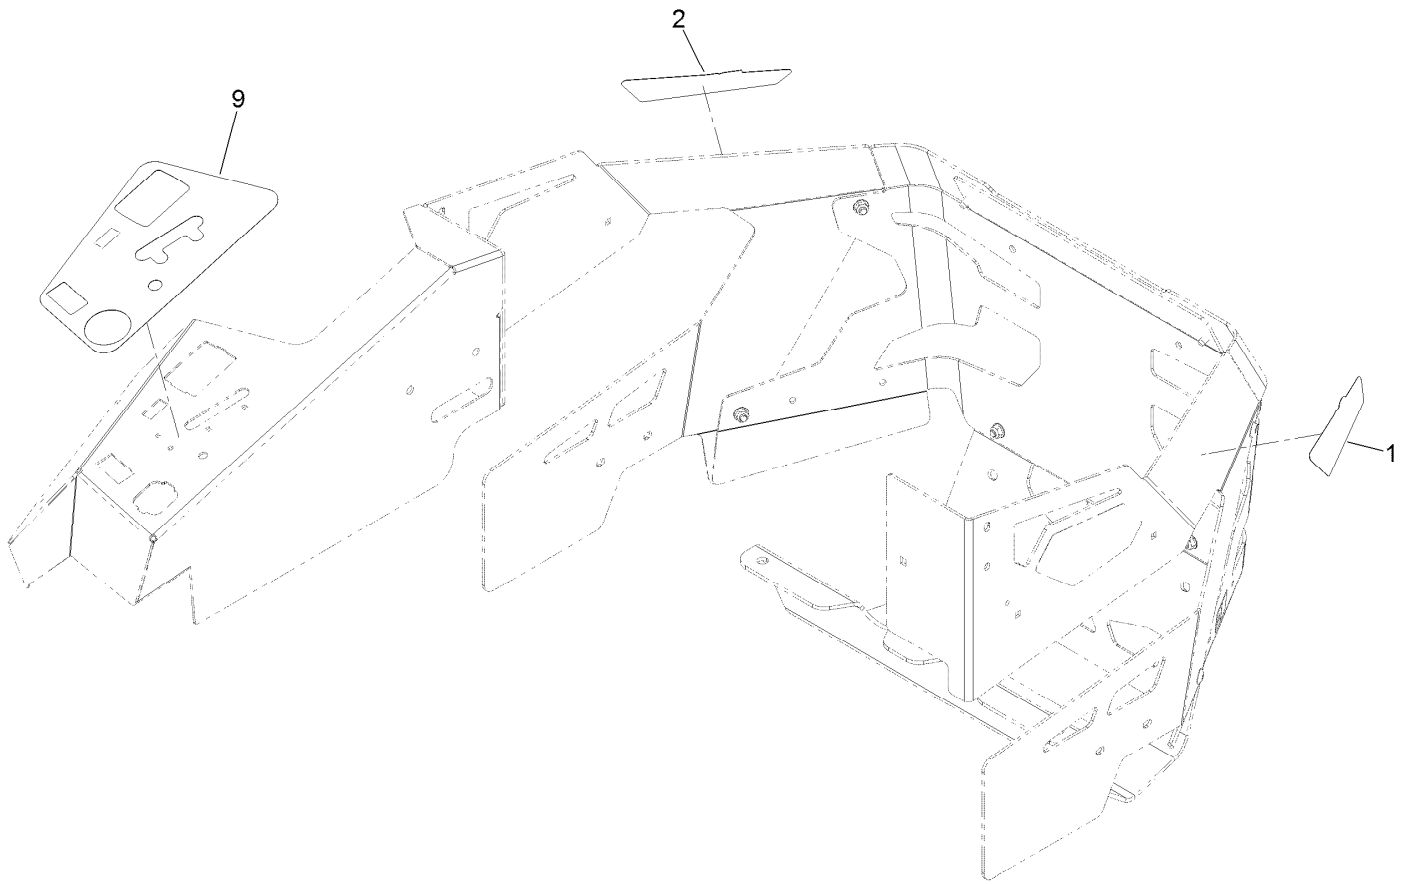

Decal Assembly

Decal Assembly (continued)

<i>Ref.</i>	<i>Part Number</i>	<i>Qty.</i>	<i>Description</i>
1	144-0438	1	Decal - Pro
2	144-0439	1	Decal - Pro
9	144-0405	1	Decal-Panel, Control