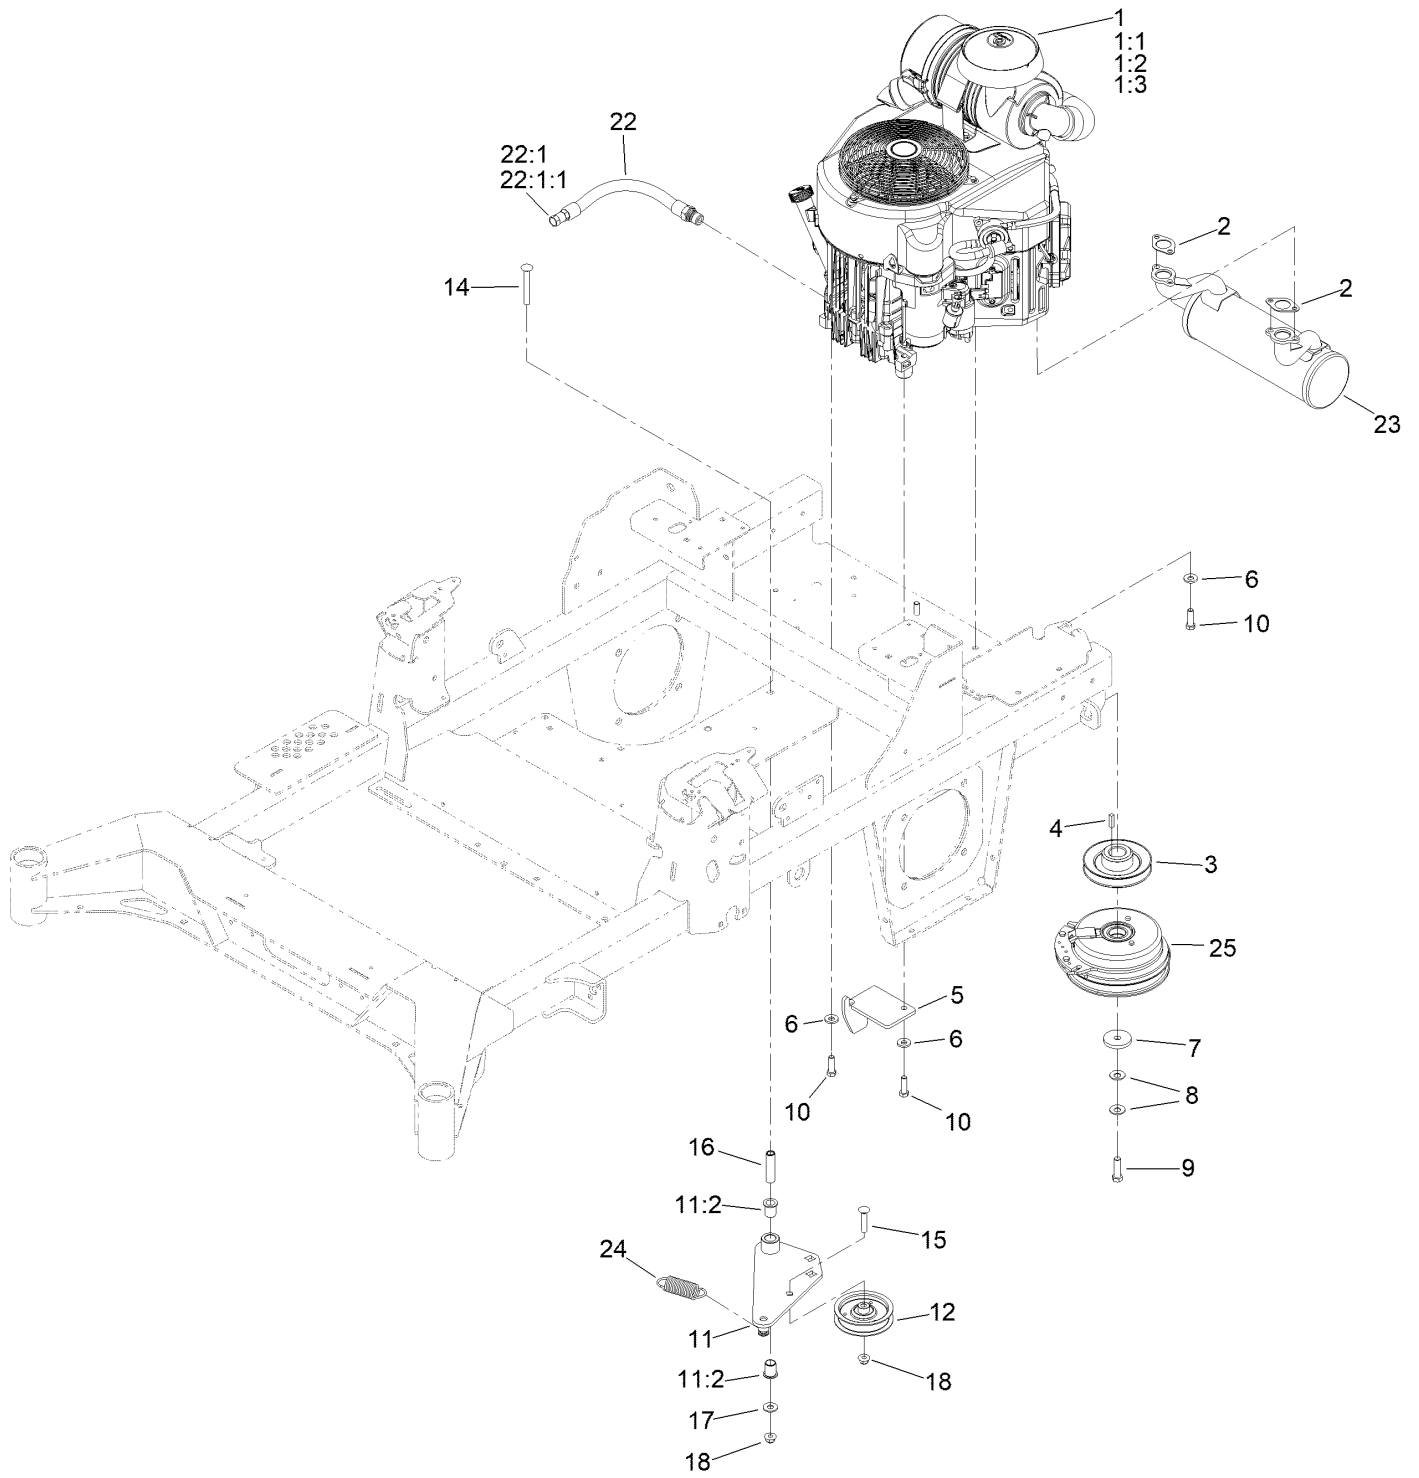

Engine, Clutch and Muffler Assembly

Engine, Clutch and Muffler Assembly (continued)

<i>Ref.</i>	<i>Part Number</i>	<i>Qty.</i>	<i>Description</i>	<i>Ref.</i>	<i>Part Number</i>	<i>Qty.</i>	<i>Description</i>
1	137-9245	1	Engine - Kawasaki	10	323-7	4	Screw-HH
1:1		1	Kawasaki 49065-7007	11	144-2671	1	Idler Arm ASM
			Engine Oil Filter ■▲	11:2	138-2573	2	Bushing-Flange
1:2		1	Kawasaki 11013-7044	12	140-4964	1	Pulley-Idler, Flat
			Engine Air Filter ■▲	14	3231-42	1	Screw-CARR
1:3		1	Kawasaki 11013-7045	15	3231-29	1	Screw-CARR
			Safety Filter ■▲	16	139-6690	1	Bushing, Idler Pivot
2	1-653313	2	Gasket-Exhaust	17	3256-4	1	Washer-Flat
3	139-6702	1	Sheave, W/Hub	18	104-8301	2	Nut-HF, NI
4	1-807259	1	Key	22	116-4924	1	Engine Oil Drain Hose ASM
5	140-1190	1	Anchor-Clutch	22:1	353-508	1	Plug-HH ●
6	98-5975	4	Washer-Belleville	22:1:1	237-42	1	O-Ring
7	109-6919	1	Washer-Clutch	23	126-4360	1	Muffler
8	1-603610	2	Washer-Spring	24	1-653331	1	Spring-Idler
9	109-9761	1	Screw-HH	25	116-1947	1	Clutch

● Torque to 24-26 ft-lb
▲ Obtain parts from www.kawpower.com

■ Not serviced separately