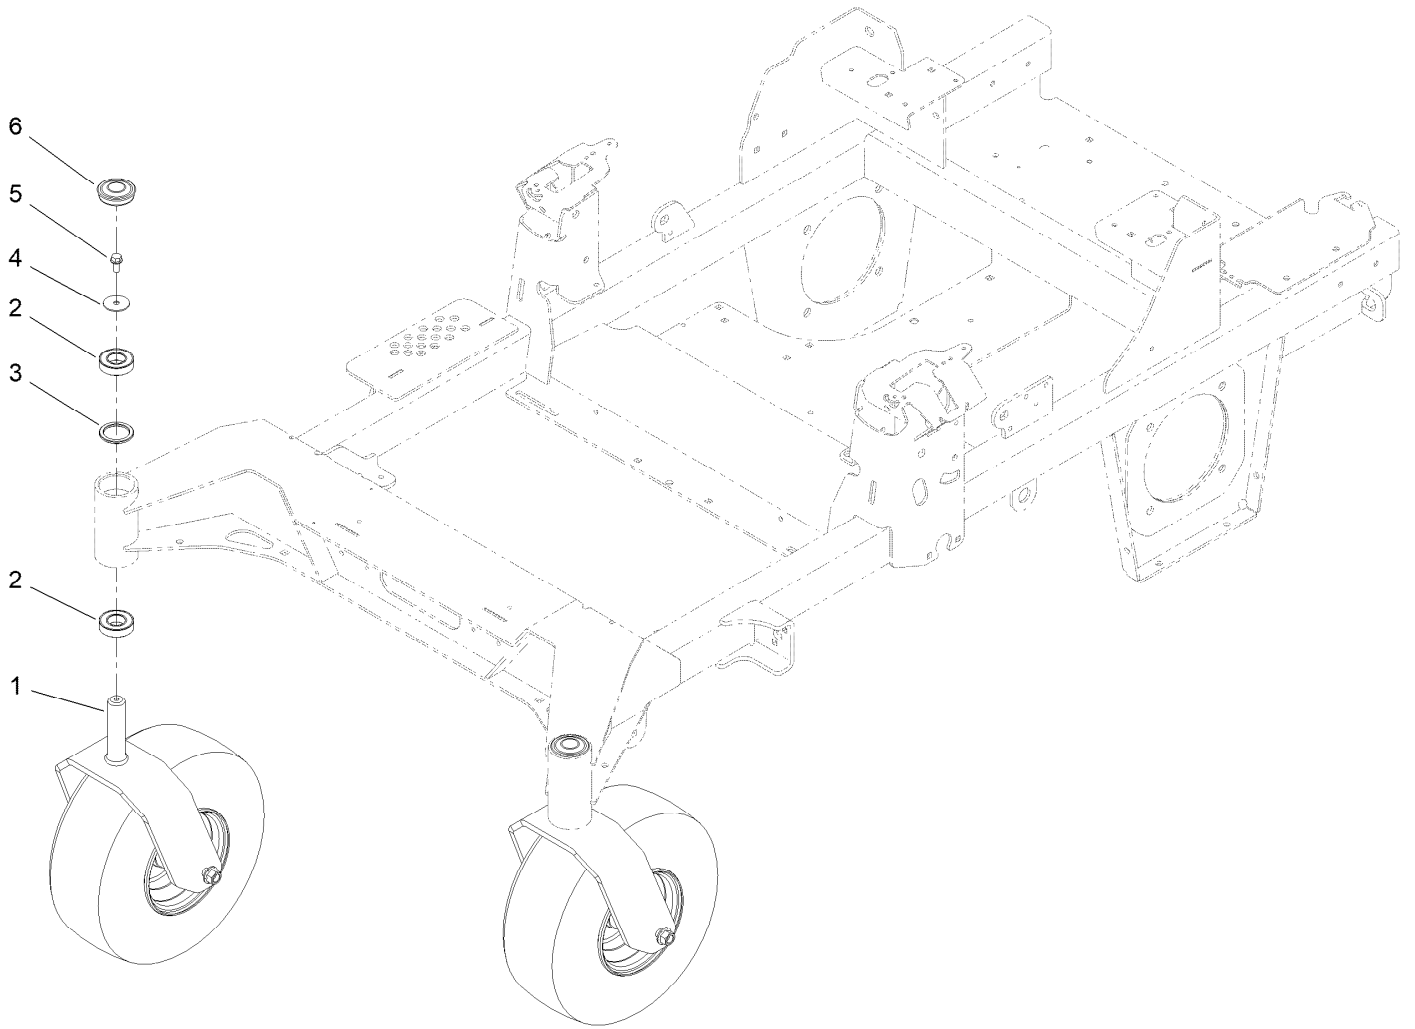

Caster Wheel Assembly

Caster Wheel Assembly (continued)

<i>Ref.</i>	<i>Part Number</i>	<i>Qty.</i>	<i>Description</i>	<i>Ref.</i>	<i>Part Number</i>	<i>Qty.</i>	<i>Description</i>
1		2	Front Caster W/ Fork ASM ●	4	3256-68	2	Washer-Flat
2	109-3678	4	Bearing-Ball	5	100-1668	2	Screw-HHF
3	145-3660	2	Spacer-Bearing	6	144-0375	2	Cap, Grease

● Not serviced separately