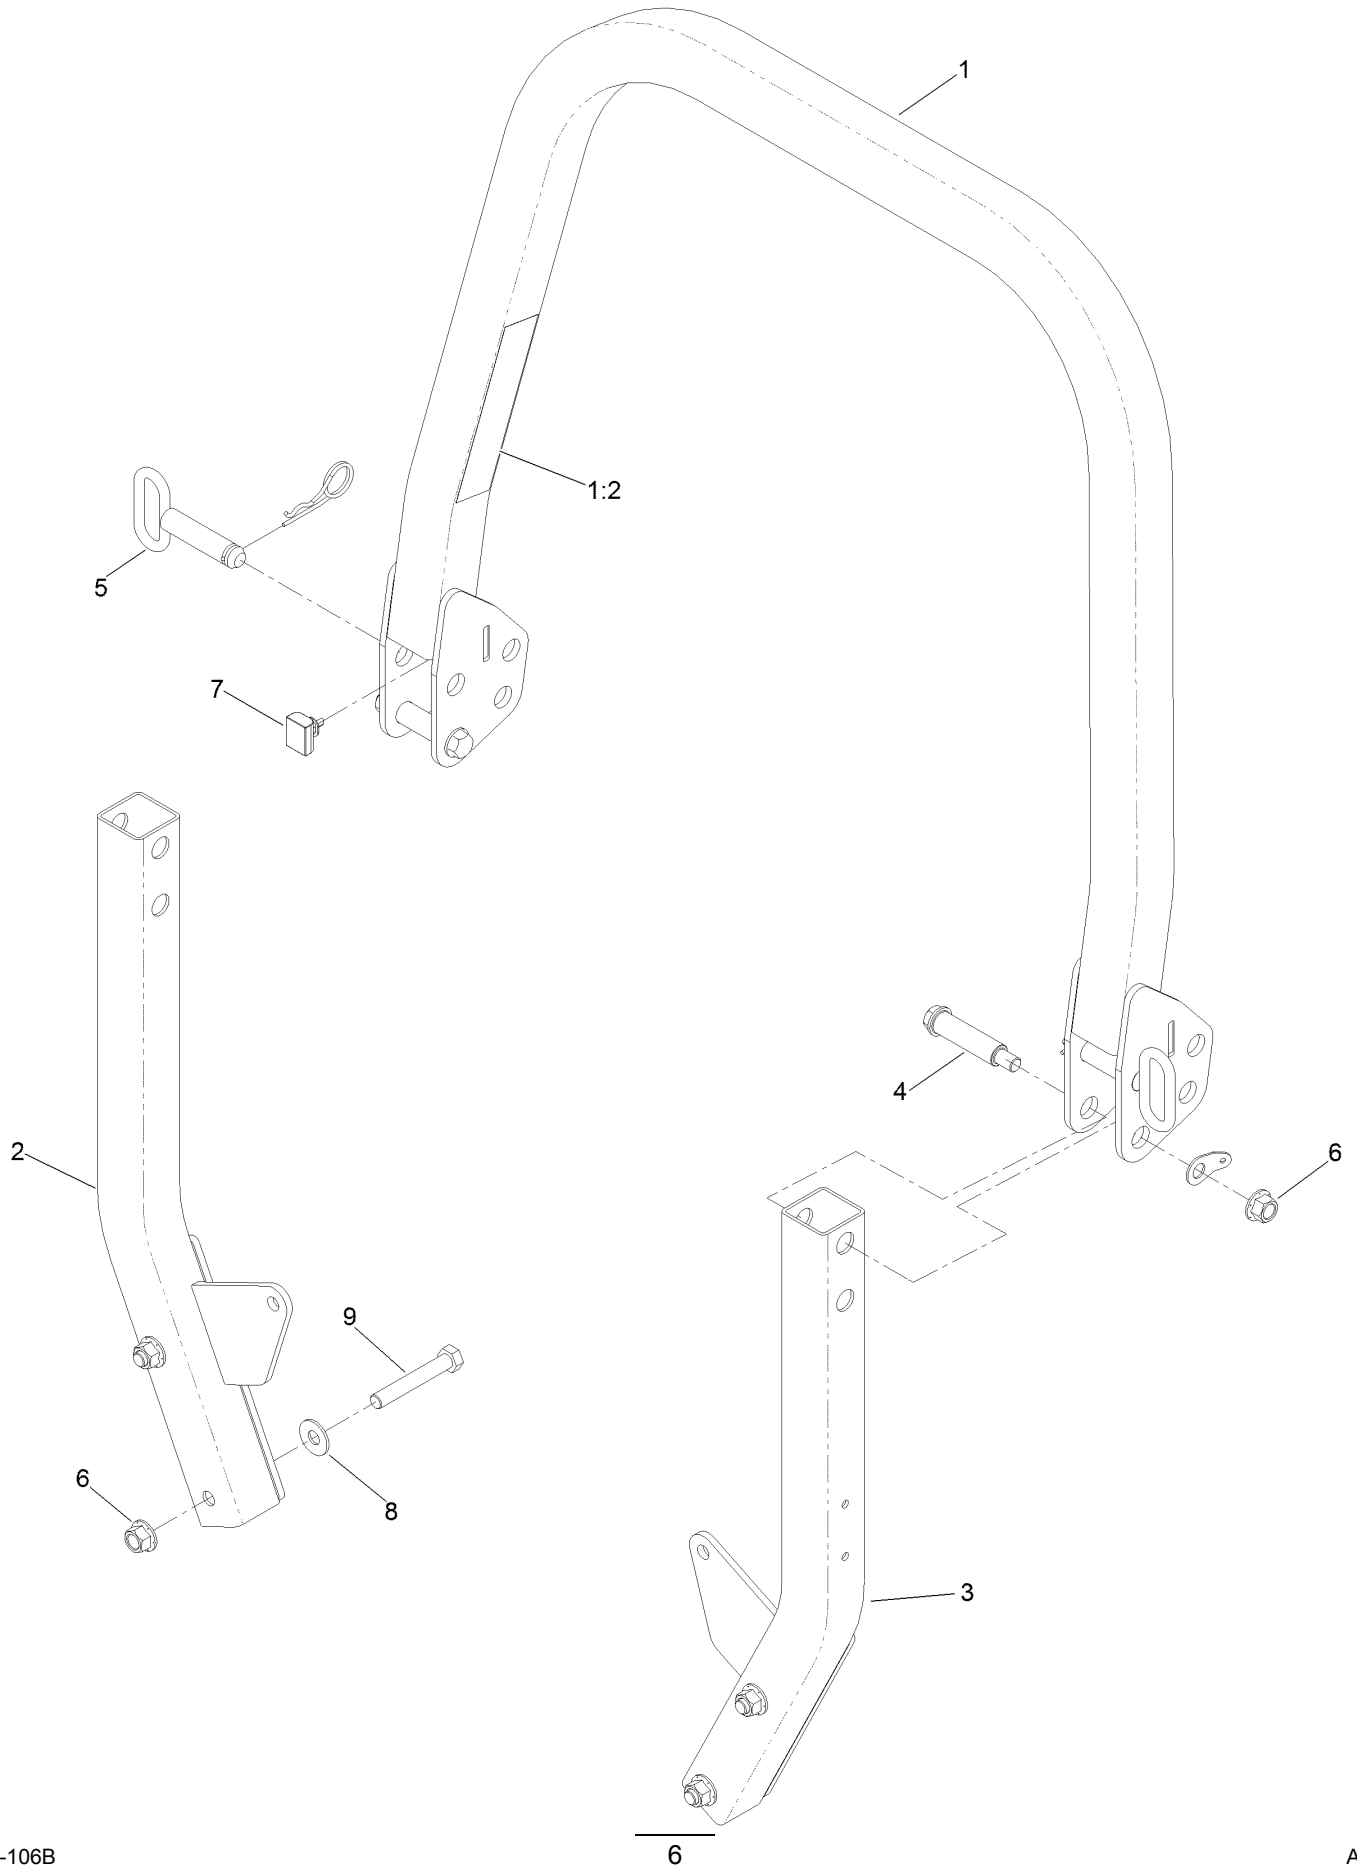

Frame Assembly (continued)

<i>Ref.</i>	<i>Part Number</i>	<i>Qty.</i>	<i>Description</i>	<i>Ref.</i>	<i>Part Number</i>	<i>Qty.</i>	<i>Description</i>
1	144-6589	1	Frame ASM	14	3234-42	8	Screw-HHF
1:1		1	Frame-48/52 ●	15	131-8834	2	Bumper
1:1:2	126-4363	2	Decal-Warning	17	138-9753	6	Screw
1:1:4	144-2687	1	Decal, Belt Routing	25	140-4994-01	1	Bracket-Light
2	139-8063	1	ASM-ROPS	28	140-4997-01	1	Toeboard
12	139-6717-01	1	Plate-Hydro	30	3296-42	2	Nut-Lock, NI
13	109-6658	8	Nut-Flange, NI				

● Not serviced separately

Roll-Over Protection System Assembly No. 139-8063