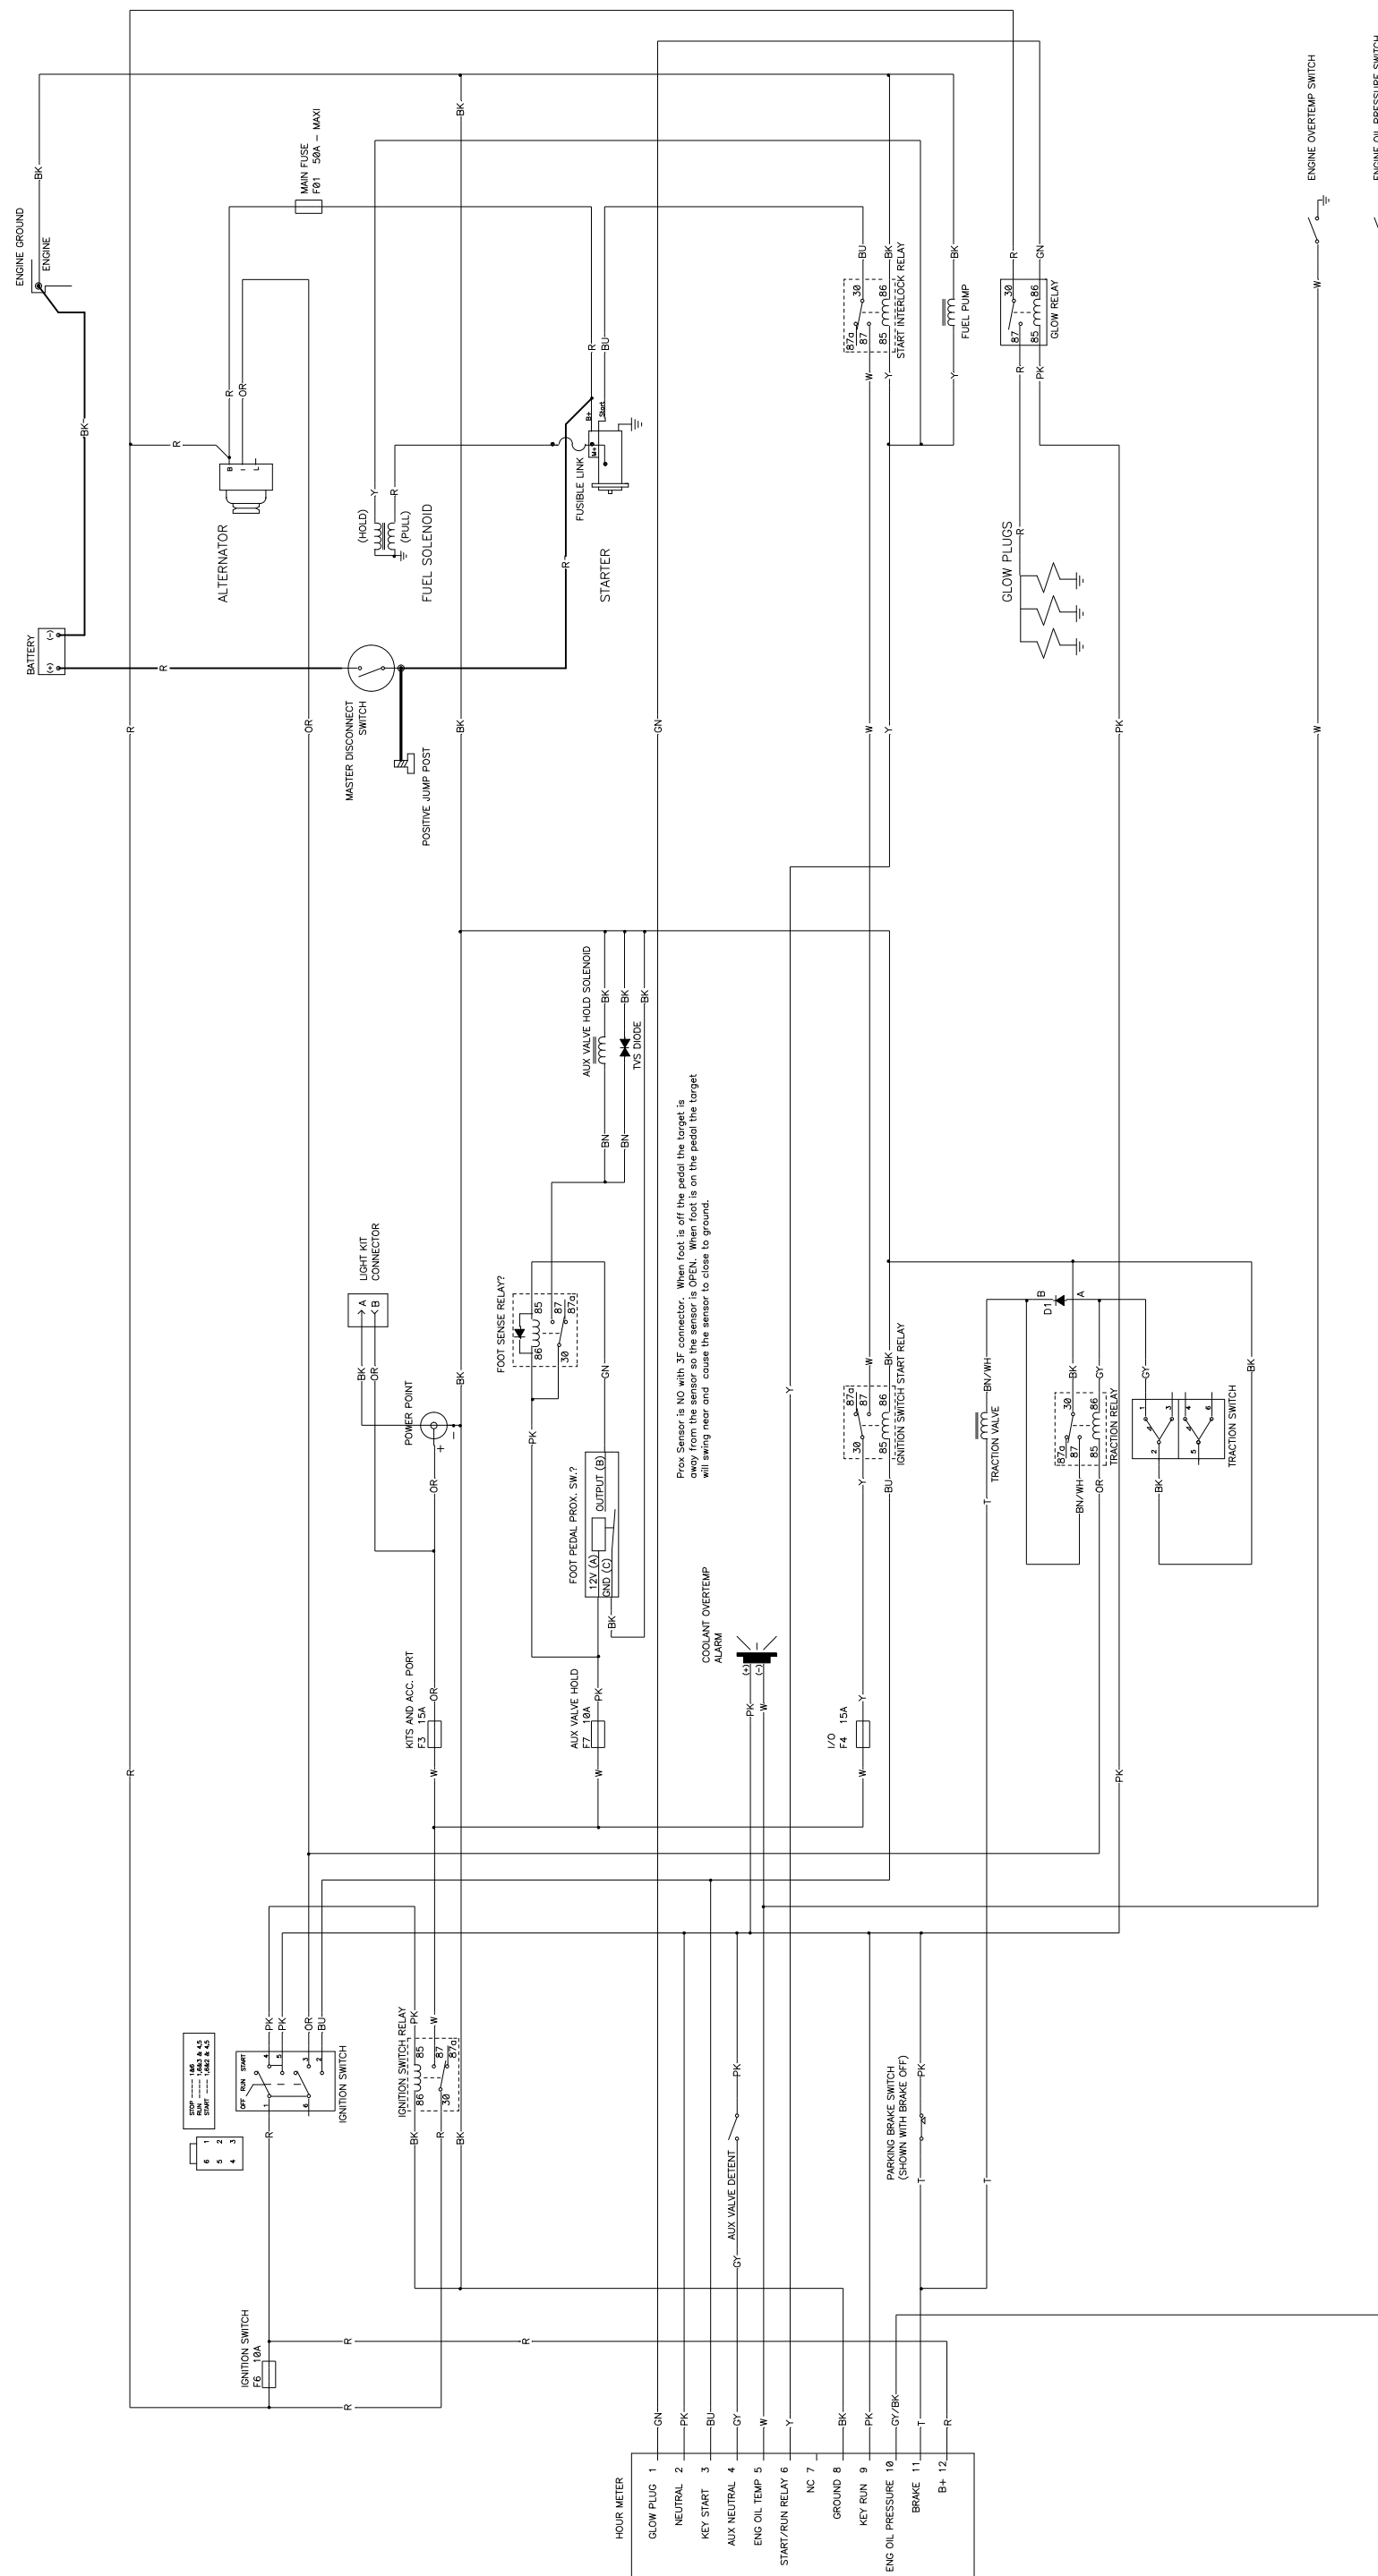

TX 1000 Compact Tool Carrier

Model No. 22327—Serial No. 409940000 and Up
 Model No. 22327G—Serial No. 409990000 and Up
 Model No. 22327HD—Serial No. 400500000 and Up
 Model No. 22328—Serial No. 409985647 and Up
 Model No. 22328HD—Serial No. 414000000 and Up

Electrical Schematic

22327, 22327G, 22327HD, 22328, and 22328HD 122-2373 Rev A 1 of 1

g464731