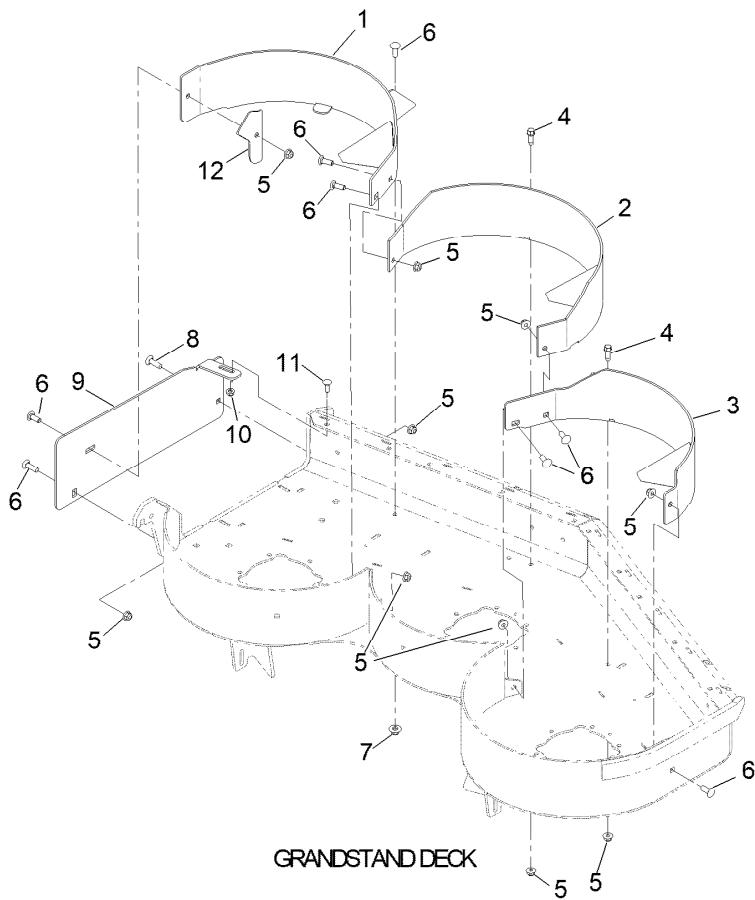

Count on it.

Parts Catalog

52in Recycler® Kit

Model No. 147-0310

E-GRANDSTAND TRAILING SHIELD INSTALLATION

52 Inch Recycler Kit Assembly No. 147-0310

Ref.	Part Number	Qty.	Description
1	139-6654-01	1	Baffle ASM-RH, 52 [red]
2	115-7477-01	1	Baffle-Center
3	115-7476-01	1	Baffle-LH
4	92-1624	2	Screw-HWH Thd Form
5	104-8301	10	Nut-HF, NI
6	3231-22	7	Screw-CARR
7	109-6658	1	Nut-Flange, NI
8	3231-28	2	Screw-CARR
9	115-7471-01	1	Plate-Cover, Discharge
10	104-8300	1	Nut-HF, NI
11	3230-16	1	Screw-CARR
12	144-3726-01	1	Plate-Side Cover
13	161-3556	1	Shield-Trailing
14	120-7950	2	Screw-Torx