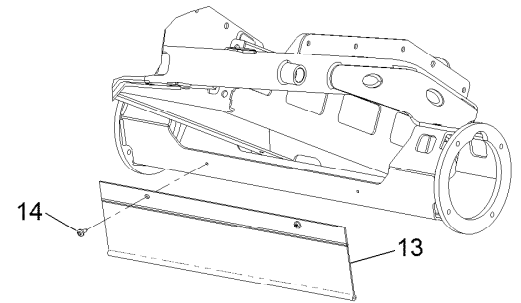

**Count on it.**

**Parts Catalog**

**52in Recycler® Kit**

Model No. 147-0310

E-GRANDSTAND TRAILING SHIELD INSTALLATION

## 52 Inch Recycler Kit Assembly No. 147-0310

Ref.	Part Number	Qty.	Description
1	139-6654-01	1	Baffle ASM-RH, 52 [red]
2	115-7477-01	1	Baffle-Center
3	115-7476-01	1	Baffle-LH
4	92-1624	2	Screw-HWH Thd Form
5	104-8301	10	Nut-HF, NI
6	3231-22	7	Screw-CARR
7	109-6658	1	Nut-Flange, NI
8	3231-28	2	Screw-CARR
9	115-7471-01	1	Plate-Cover, Discharge
10	104-8300	1	Nut-HF, NI
11	3230-16	1	Screw-CARR
12	144-3726-01	1	Plate-Side Cover
13	161-3556	1	Shield-Trailing
14	120-7950	2	Screw-Torx