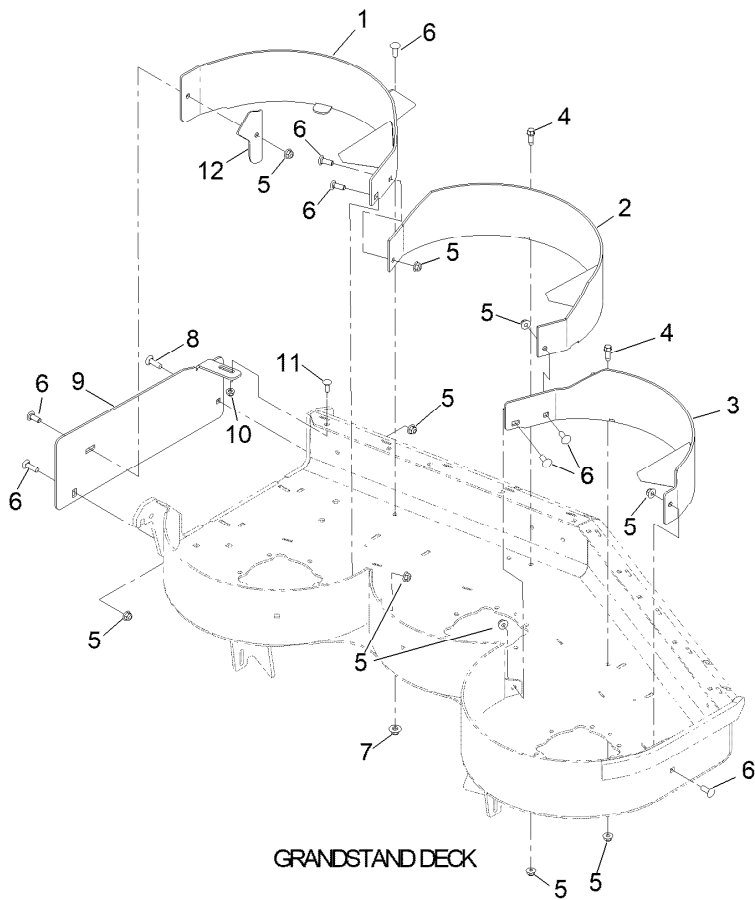

**Count on it.**

**Parts Catalog**

**52in Recycler® Kit**

Model No. 147-0310

E-GRANDSTAND TRAILING SHIELD INSTALLATION

## 52 Inch Recycler Kit Assembly No. 147-0310

Ref.	Part Number	Qty.	Description
1	139-6654-01	1	Baffle ASM-RH, 52 [red]
2	115-7477-01	1	Baffle-Center
3	115-7476-01	1	Baffle-LH
4	92-1624	2	Screw-HWH Thd Form
5	104-8301	10	Nut-HF, NI
6	3231-22	7	Screw-CARR
7	109-6658	1	Nut-Flange, NI
8	3231-28	2	Screw-CARR
9	115-7471-01	1	Plate-Cover, Discharge
10	104-8300	1	Nut-HF, NI
11	3230-16	1	Screw-CARR
12	144-3726-01	1	Plate-Side Cover
13	161-3556	1	Shield-Trailing
14	120-7950	2	Screw-Torx