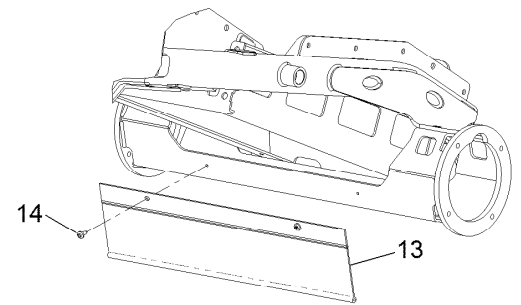

Count on it.

Parts Catalog

52in Recycler® Kit

Model No. 147-0310

E-GRANDSTAND TRAILING SHIELD INSTALLATION

52 Inch Recycler Kit Assembly No. 147-0310

Ref.	Part Number	Qty.	Description
1	139-6654-01	1	Baffle ASM-RH, 52 [red]
2	115-7477-01	1	Baffle-Center
3	115-7476-01	1	Baffle-LH
4	92-1624	2	Screw-HWH Thd Form
5	104-8301	10	Nut-HF, NI
6	3231-22	7	Screw-CARR
7	109-6658	1	Nut-Flange, NI
8	3231-28	2	Screw-CARR
9	115-7471-01	1	Plate-Cover, Discharge
10	104-8300	1	Nut-HF, NI
11	3230-16	1	Screw-CARR
12	144-3726-01	1	Plate-Side Cover
13	161-3556	1	Shield-Trailing
14	120-7950	2	Screw-Torx