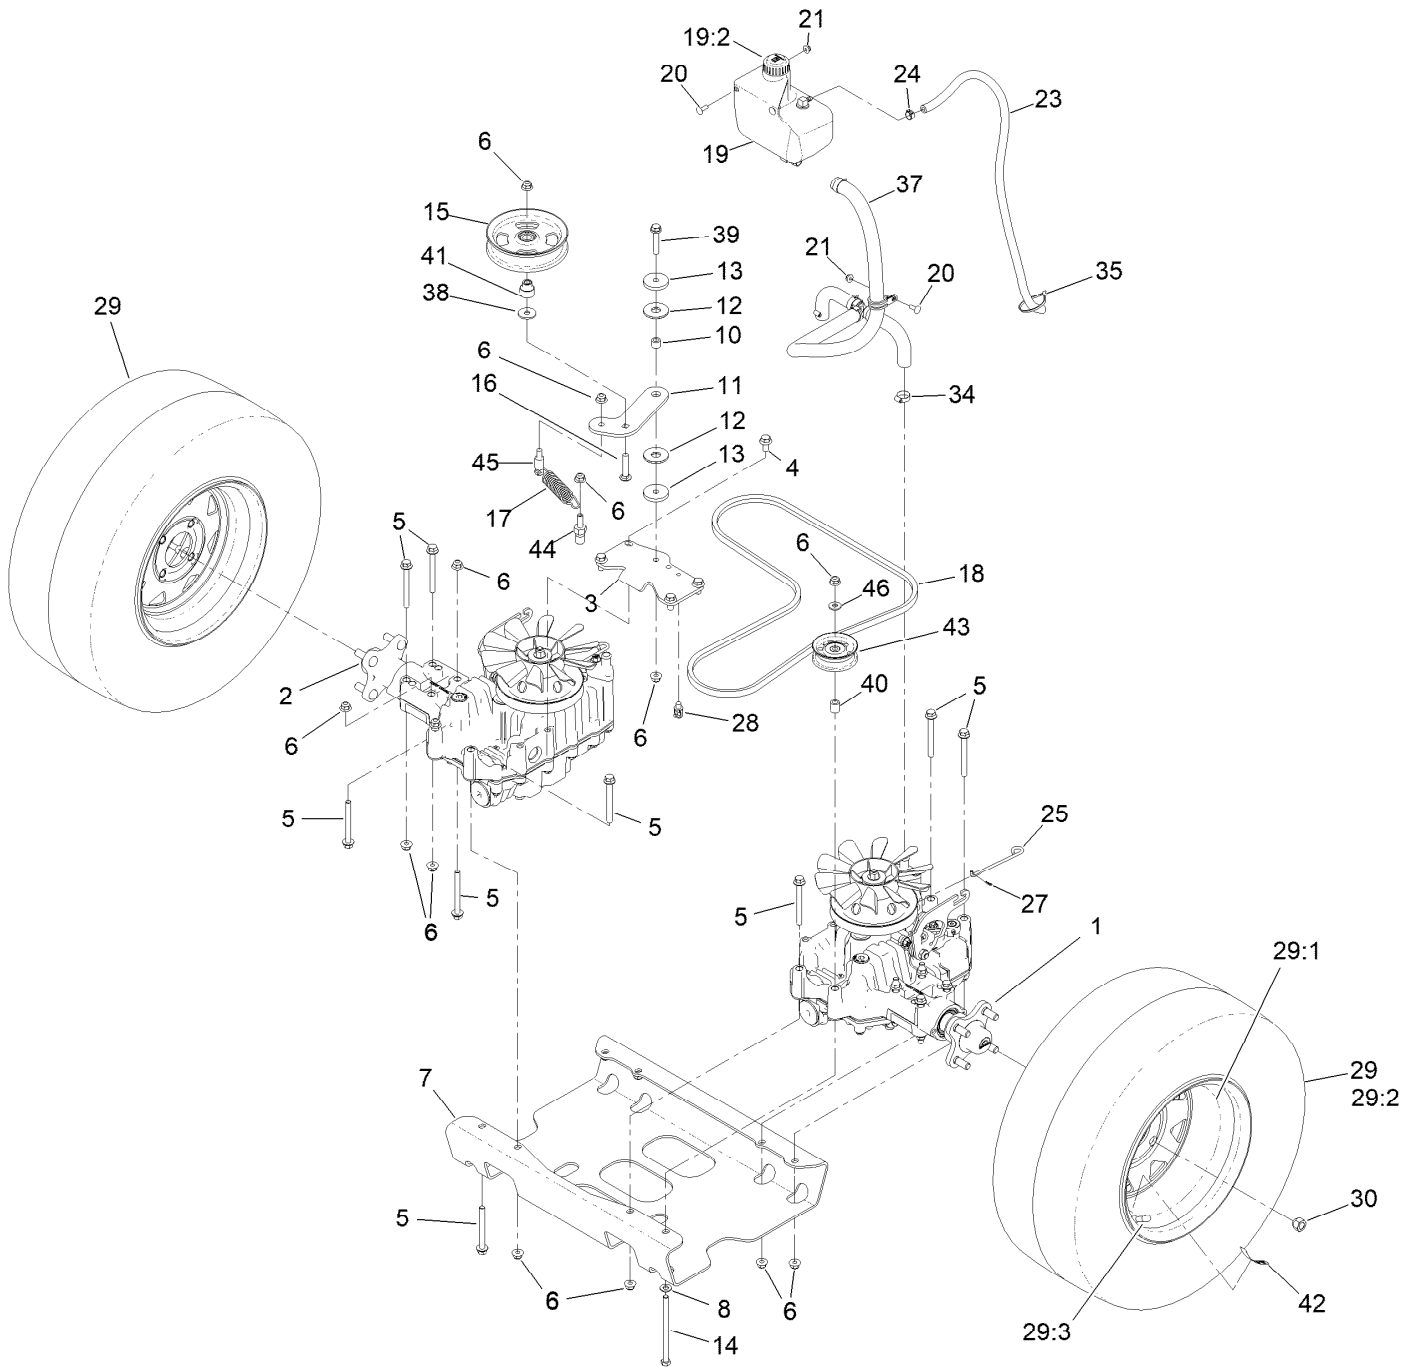

Ground Drive Assembly

Ground Drive Assembly (continued)

<i>Ref.</i>	<i>Part Number</i>	<i>Qty.</i>	<i>Description</i>	<i>Ref.</i>	<i>Part Number</i>	<i>Qty.</i>	<i>Description</i>
1	161-1323	1	LH Transmisson (Tzt13Sy)	24	92-2379	1	Clamp-Hose
2	161-1324	1	RH Transmisson (Tzt13Sx)	25	145-6176	2	Rod-Bypass
3	147-4756-03	1	Plate, Support, Transaxle	27	108-2992	2	Pin-Hair
4	161-1312	4	Screw-Bshs	28	32180-030	2	Clip-Tie
5	116-4701	15	Screw-HHF	29	144-6607	2	Wheel And Tire ASM
6	104-8301	20	Nut-HF, NI	29:1	144-6606	1	Wheel
7	147-4636-03	1	Plate-Hydro	29:2	140-7975	1	Tire
8	3256-24	1	Washer-Plain	29:3	232-27	1	Stem-Valve
10	1-413088	1	Bushing-Lever, Lift	30	242-50	8	Nut-Lug
11	147-4757	1	Plate-Arm, Idler	34	2412-129	2	Clamp-Hose
12	114-0463	2	Washer-Friction, Composite	35	3290-378	1	Tie-Cable
13	110-9981	2	Washer-Plain	37		1	HYD Hose ASM ■
14	323-25	1	Screw-HH	38	93-8806	1	Washer-Hardened
15	136-5405	1	Pulley-Idler, Flat	39	108-3742	1	Screw-HHF
16	3231-6	1	Screw-CARR	40	115-1451	1	Spacer-Wheel
17	138-1104	1	Spring-Extension	41	138-7227	1	Bushing-Idler
18	145-5186	1	Belt-V	42	126-2055	2	Decal-Torque, Wheel Hub Lug
19	132-1135	1	Tank-HYD	43	130-8362	1	Pulley-Idler, Flat
19:2	133-8677	1	Cap-Vented	44	132-4724	1	Pin-Anchor, Spring
19:5	140-9463	1	Strainer-Neck, Removable ●	45	110-3841	1	Anchor-Spring
20	3229-25	3	Screw-CARR	46	3256-3	1	Washer-Flat
21	104-7201	3	Nut-HF, NI				
23	109-0309	1	Hose-Fuel				

● Not illustrated

■ Not serviced separately