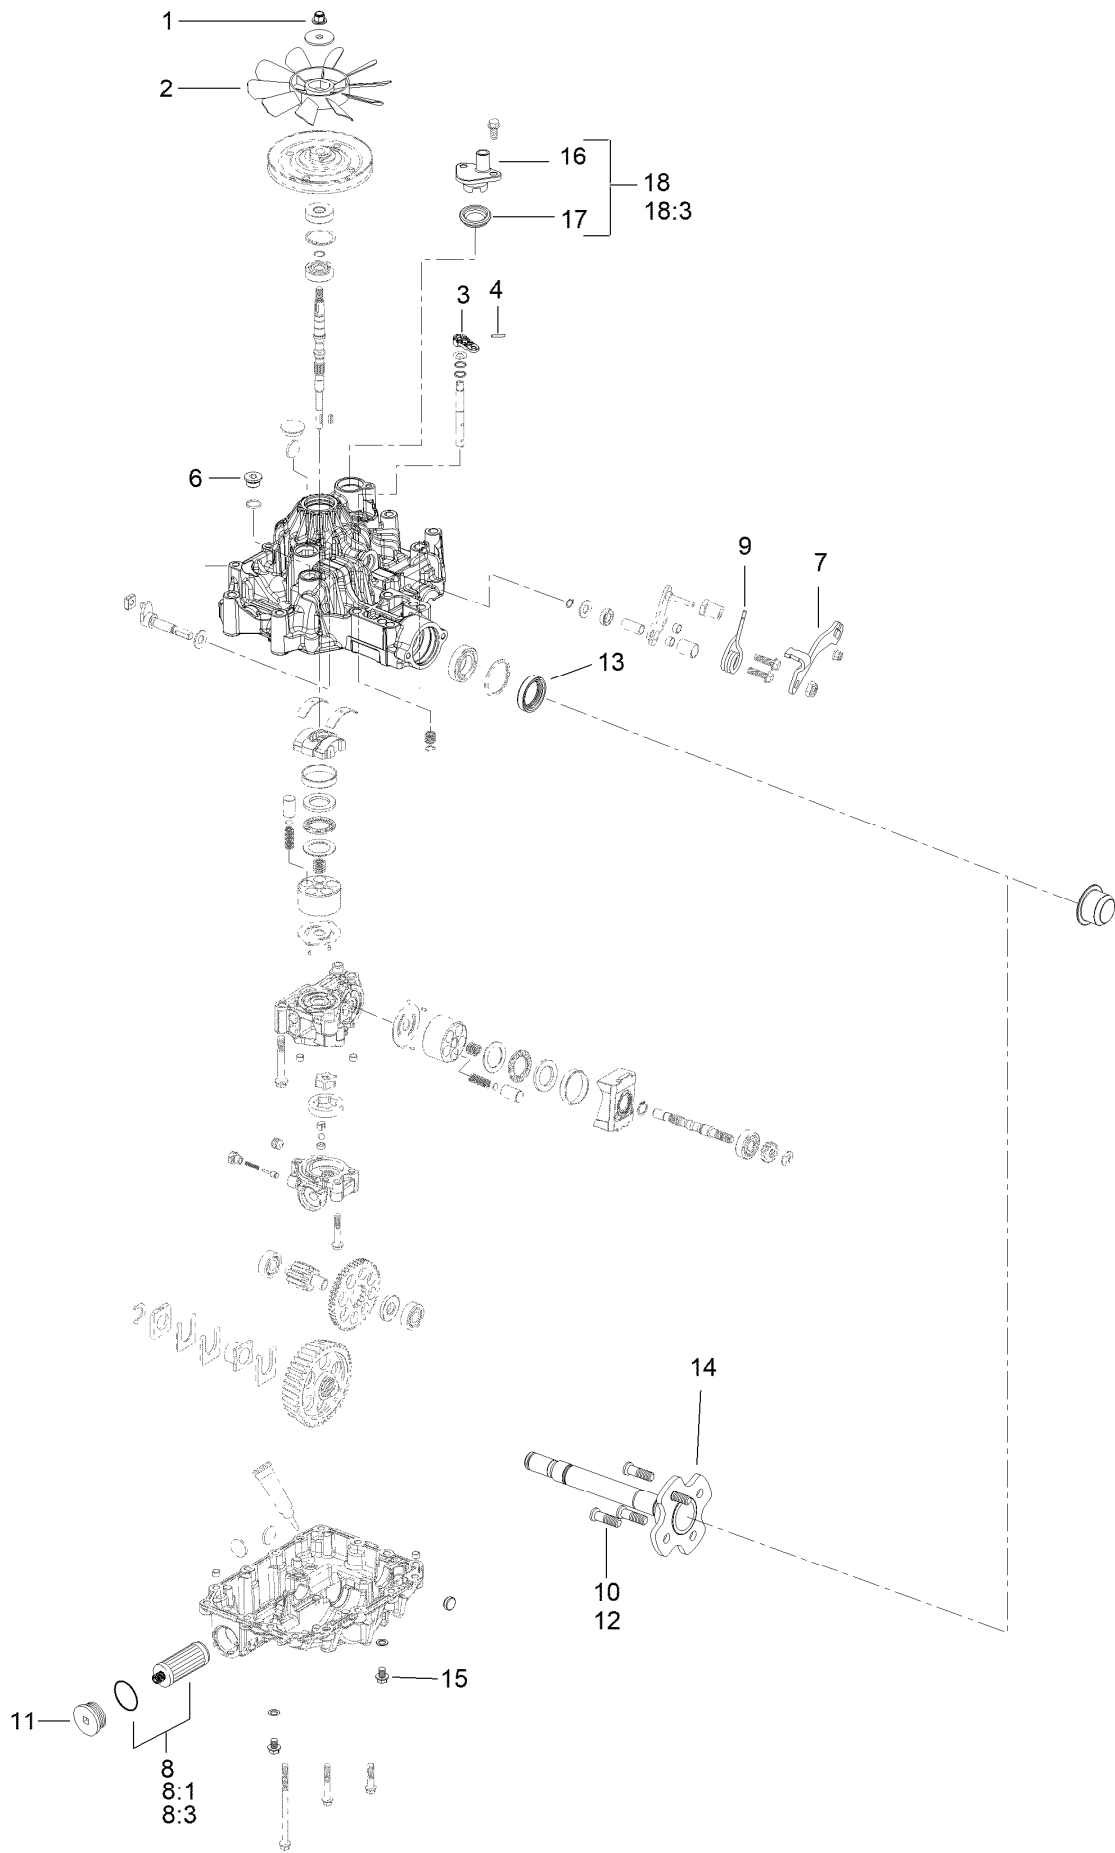

RH Transmission Assembly No. 161-1324

RH Transmission Assembly No. 161-1324 (continued)

<i>Ref.</i>	<i>Part Number</i>	<i>Qty.</i>	<i>Description</i>	<i>Ref.</i>	<i>Part Number</i>	<i>Qty.</i>	<i>Description</i>
1	132-4737	1	Nut-Lock	11	138-4613	1	Cap-Oil Filter
2	132-4738	1	Fan	12	137-9509	1	Stud-Wheel
3	104-3265	1	Pin	13	139-5587	1	Seal-Axle, Ua
4	132-4700	1	Lever-Bypass	14	139-5588	1	Axle
5	161-7917	1	Brake Kit, X ●	15	139-5589	2	Drain Bolt
6	132-4735	1	Cap-Oil	16	139-5590	1	Expansion Fitting
7	161-7915	1	Lever-Control, RH	17	139-5591	1	Grommet Seal, Expansion Fitting
8	144-3842	1	2 Transmission Filter Kit	18	139-7871	1	Expansion Fitting - W/ Seal
8:1		2	Filter (1A6370-26450) ■	18:3		1	M8*20 Flange Bolt ■
8:3		4	Sealing Washer ■	19	161-7916	1	Pulley ●
9	137-4109	1	Spring-Torsion				
10	137-9509	4	Stud-Wheel				

● Not illustrated

■ Not serviced separately