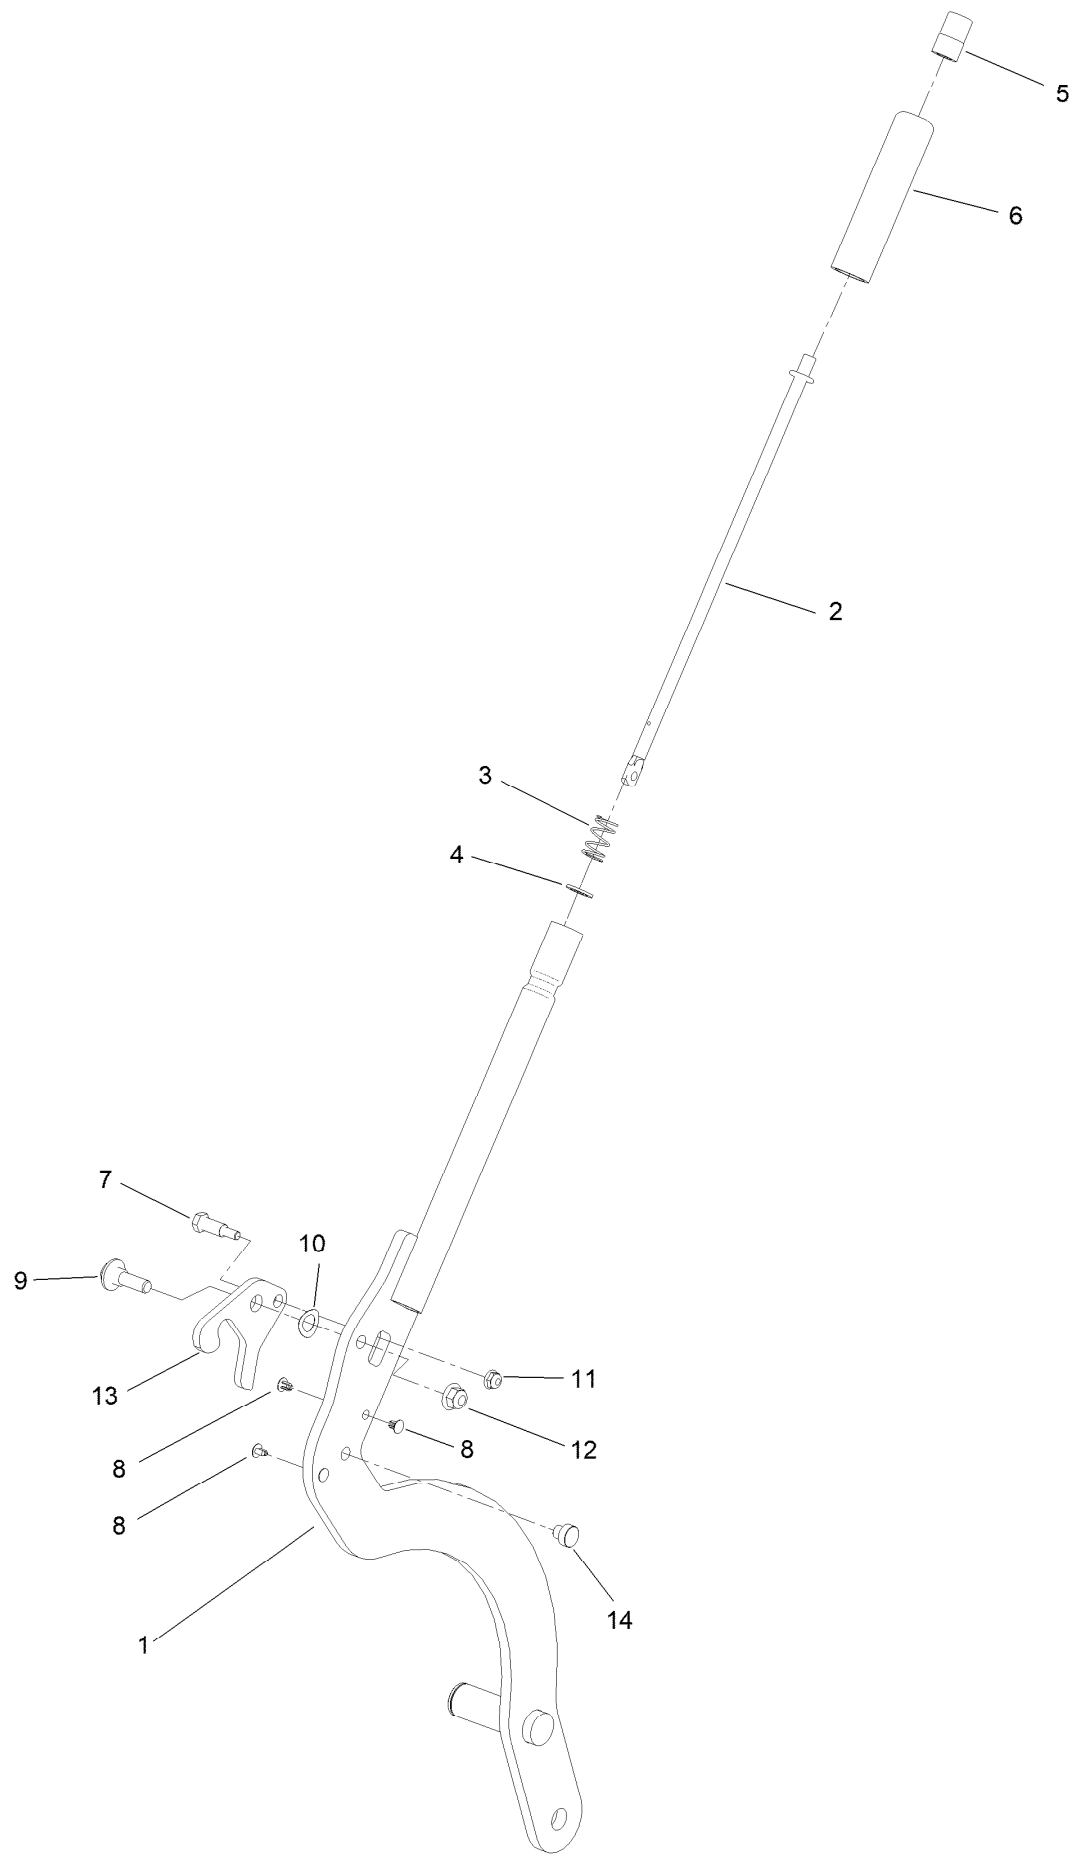

HOC Level Assembly No. 130-1755

HOC Level Assembly No. 130-1755 (continued)

<i>Ref.</i>	<i>Part Number</i>	<i>Qty.</i>	<i>Description</i>	<i>Ref.</i>	<i>Part Number</i>	<i>Qty.</i>	<i>Description</i>
1	130-1775-01	1	Lever-Lift	8	103-1363	4	Rivet
2	136-0530	1	Rod-Latch, Release	9	614672	1	Screw-Shoulder, HWH
3	114-8187	1	Spring-Compression	10	110-8982	1	Washer-Spring
4	114-1207	1	Washer-Special	11	104-7201	1	Nut-HF, NI
5	115-2750	1	Knob	12	104-8301	1	Nut-HF, NI
6	115-3592	1	Grip	13	138-4888	1	Latch-HOC
7	119-2309	1	Bolt-Shoulder	14	138-4863	1	Plug-Wear