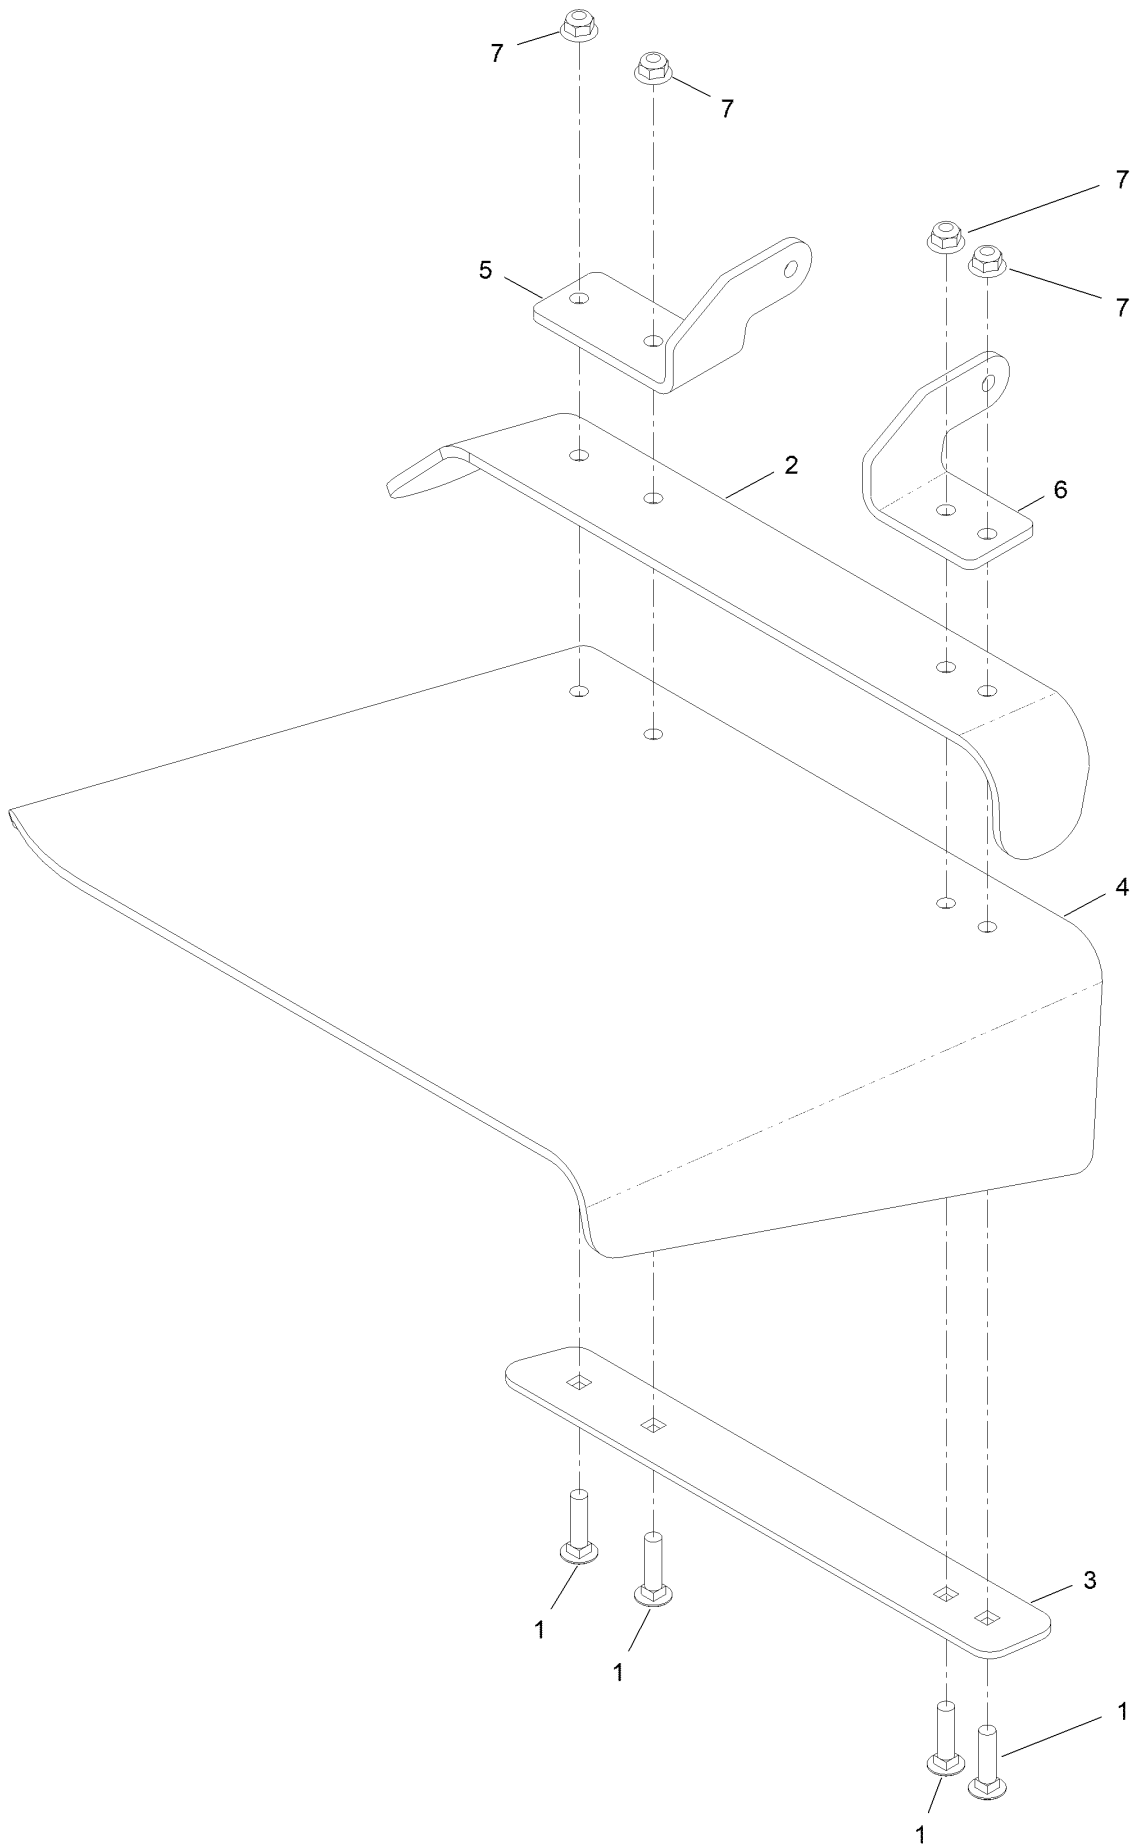

For example, in an illustration, the reference number 2X 37 means that two of the parts identified by reference number 37 are indicated.

Contents

72 Inch Deck Assembly	4
Deck and Decal Asssembly No. 145-1621	6
Spindle Assembly No. 137-9780	8
Deflector Assembly No. 144-2635	10
Ground Drive Assembly	12
LH Transmission Assembly No. 161-1323	14
RH Transmission Assembly No. 161-1324	16
Hydraulic Hose Assembly	18
Motion Control Assembly	20
Control Handle Assembly No. 132-5157	22
Control Handle Assembly No. 132-5158	24
Parking Brake Assembly	26
Deck Lift Assembly	28
HOC Level Assembly No. 130-1755	30
Frame Assembly	32
Wheel and Bearing Assembly No. 140-4896	34
Platform Assembly	36
Engine Assembly	38
Fuel Tank Assembly	40
Electrical Assembly	42
Attachments and Accessories	44

Deck and Decal Assembly No. 145-1621

Deck and Decal Asssembly No. 145-1621 (continued)

<i>Ref.</i>	<i>Part Number</i>	<i>Qty.</i>	<i>Description</i>	<i>Ref.</i>	<i>Part Number</i>	<i>Qty.</i>	<i>Description</i>
2	112-9028	3	Decal-Cover, Missing	7	147-4766	1	Decal-Belt Routing
3	133-4604	2	Decal-Danger	8	138-1147	1	Decal - Baffle Adjustment
4	127-0326	1	Decal-Scalp, Anti	9	58-6520	1	Decal-Grease
5	116-8283	1	Decal-Torque, Bolt	10	130-8451	2	Rivet-Trifold
6	147-5026-03	1	Plate-Turbo Force [black]				

Spindle Assembly No. 137-9780

Spindle Assembly No. 137-9780 (continued)

<i>Ref.</i>	<i>Part Number</i>	<i>Qty.</i>	<i>Description</i>
2	116-0720	2	Bearing-Ball
3	138-6042	1	Spacer-Bearing

Deflector Assembly No. 144-2635