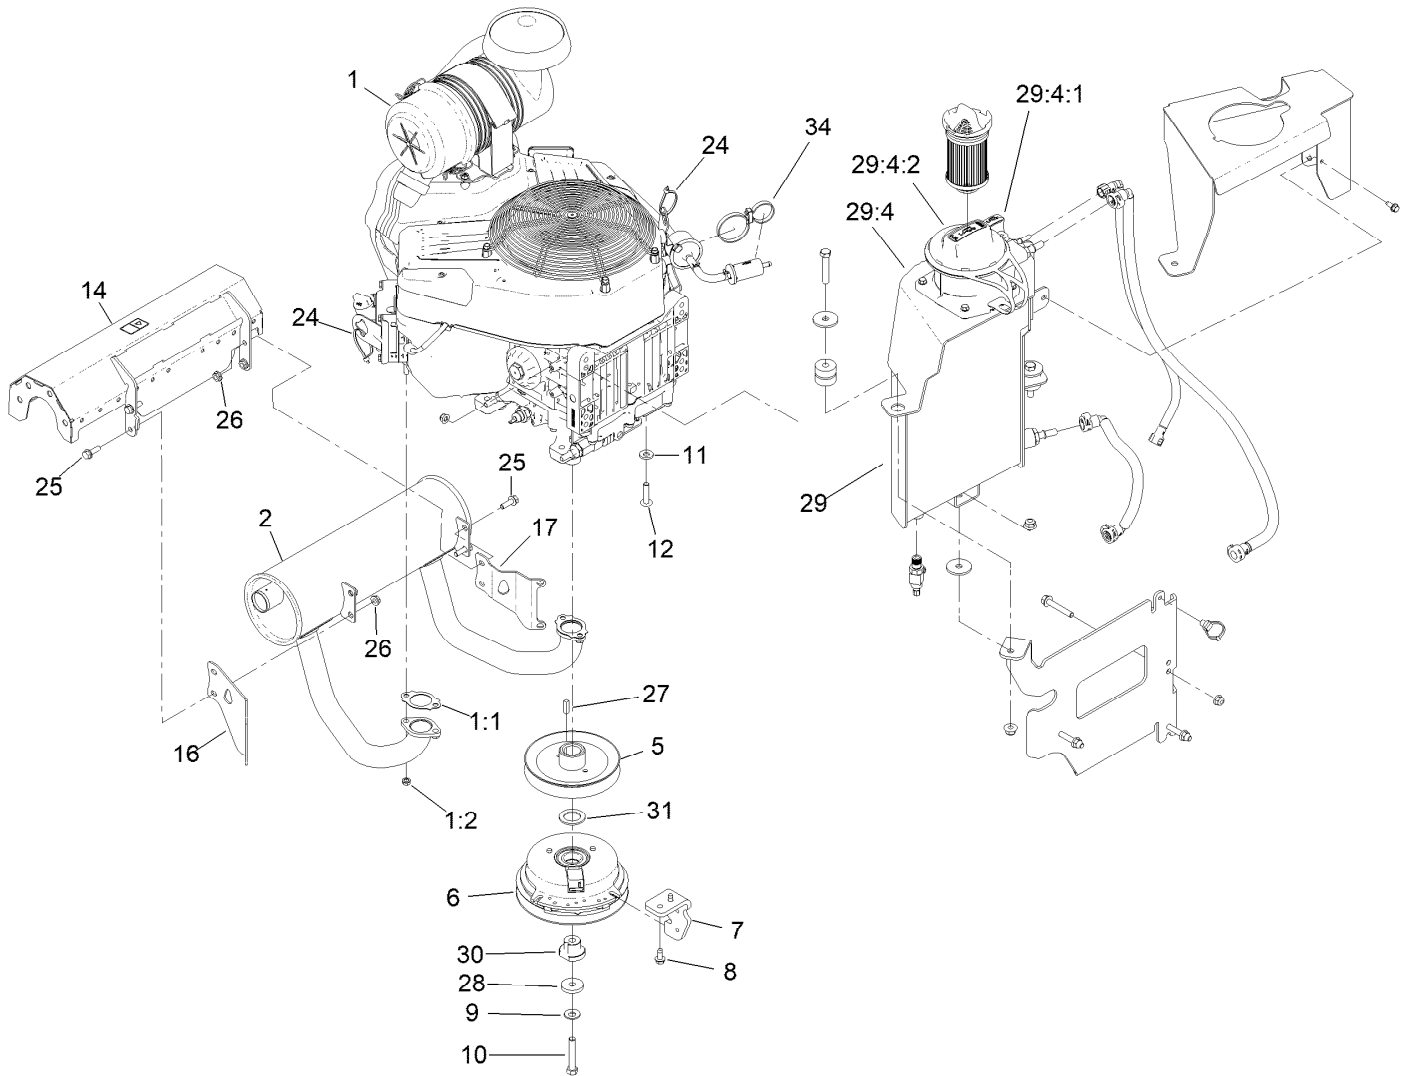

Engine Assembly

Engine Assembly (continued)

<i>Ref.</i>	<i>Part Number</i>	<i>Qty.</i>	<i>Description</i>	<i>Ref.</i>	<i>Part Number</i>	<i>Qty.</i>	<i>Description</i>
1		1	Engine Vanguard EFI ■▲	27	1-807259	1	Key
1:1	142-6842	2	Gasket-Exhaust	28	107-4136	1	Washer
1:2	142-6843	4	Nut-Hex	29		1	Oil Guard ASM ■
2	145-6193	1	Muffler, Basco 37HP	29:4		1	Reservoir-Oil ■
5	145-6115	1	Pulley	29:4:1	142-7452	1	Oil Dipstick ASM
6	139-7910	1	Clutch-200Cms	29:4:2	142-7453	1	Oil Tank Cap ASM
7	147-0345-03	1	Bracket, Clutch Stop	30	147-4838	1	Spacer, D-Drive
8	32144-70	2	Screw-HWHTF	31	3-6781	1	Washer-Flat
9	1-603610	1	Washer-Spring	34	32180-450	1	Tie-Cable, Double Loop
10	3212-10	1	Screw-HH	99	145-8479	1	Kit-Engine Maint B/S Vanguard ●
11	98-5975	4	Washer-Belleville	99:1	142-7451	1	Filter-Fuel ●
12	126-0983	4	Screw-BHTF	99:2	142-6841	1	Filter-Oil ●
14	147-4831	1	Muffler Guard ASM	99:3	142-8433	1	Filter, Outer Air ●
16	147-3499	1	Bracket-Muffler	99:4	142-8434	1	Filter, Inner Air ●
17	147-4750	1	Bracket-Muffler	99:5	142-8435	2	Plug, Spark ●
24	3290-378	2	Tie-Cable	99:6	144-1029	5	Oil, 10W-50 Syn, Qt, Toro ●
25	3234-17	4	Screw-HHF				
26	32128-20	4	Nut-HF				

● Not illustrated

▲ Obtain parts from www.briggsandstratton.com

■ Not serviced separately