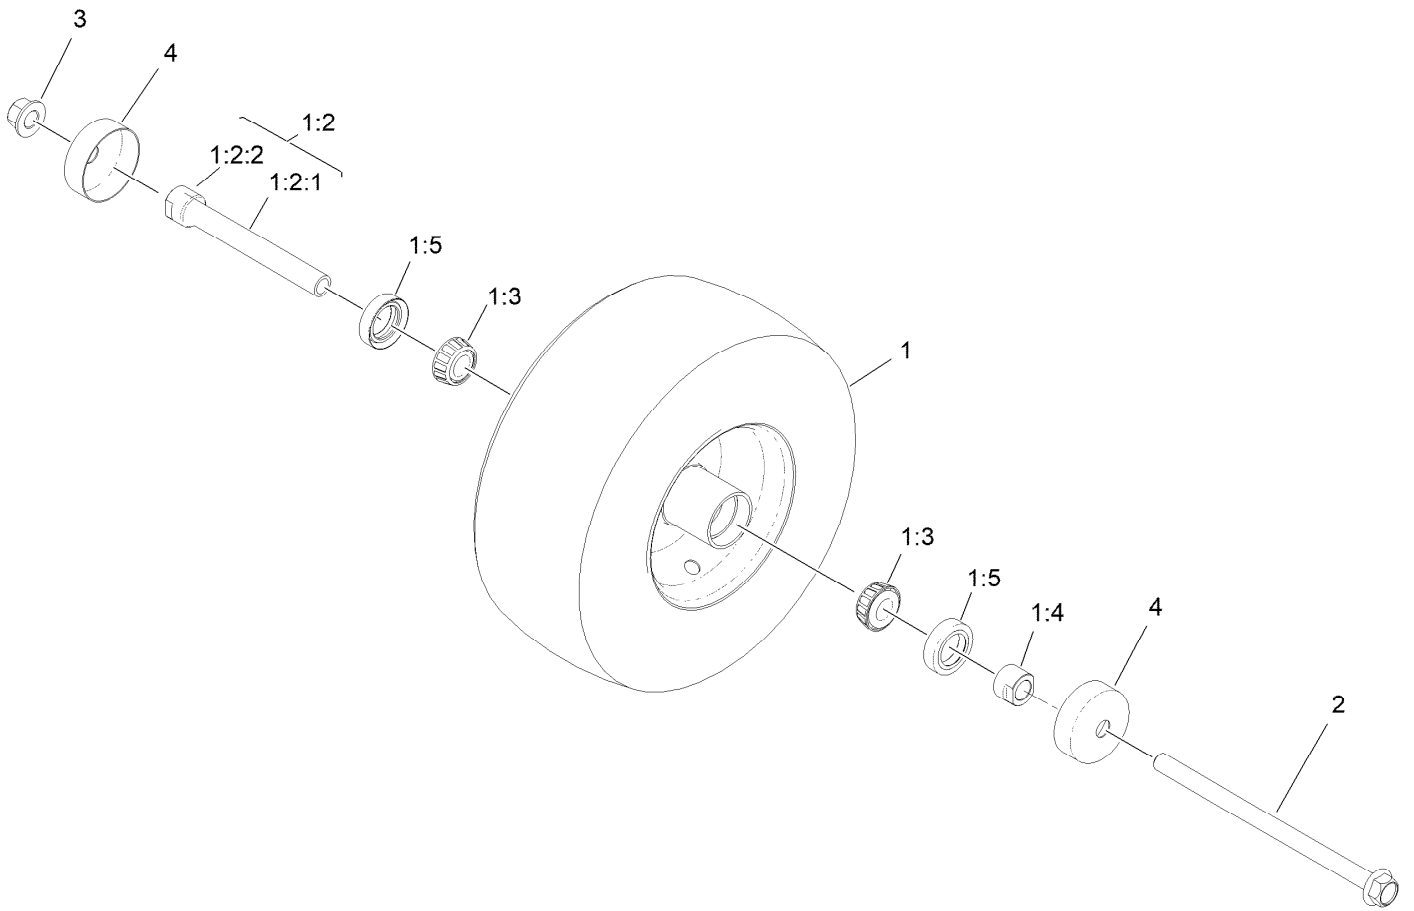

Frame Assembly (continued)

<i>Ref.</i>	<i>Part Number</i>	<i>Qty.</i>	<i>Description</i>	<i>Ref.</i>	<i>Part Number</i>	<i>Qty.</i>	<i>Description</i>
1	147-3490-01	1	Frame-72 [red]	20	147-4952	1	Plate-Striker
2	1-543509	4	Bearing-Roller, Tapered	21	3229-11	1	Screw-CARR
3	116-5647	2	Seal-Grease	22	104-7201	1	Nut-HF, NI
4	142-9968-01	2	Caster-Fork [red]	23	147-4771-03	1	Bracket-Cross
5	1-633508	6	Washer-Bellville	24	3234-42	4	Screw-HHF
6	3296-51	2	Nut-Lock, NI	25	139-5872	2	Bearing-Flange
7	140-4896	2	Semi Pneumatic ASM 13X6.50-6	26	116-2887	2	Gusset-Lift, Deck
8	144-0375	2	Cap, Grease	27	3230-22	4	Screw-CARR
9	1-811010	2	Plug	28	114-1926	4	Bumper-Rubber
10	3230-2	6	Bolt-CARR	29	147-4620-03	1	Engine Guard ASM [black]
11	3230-6	2	Bolt-CARR	30	3230-10	2	Bolt-CARR
13	145-5163	1	Tower Decal ASM	31	93-6079	2	Spacer-Nylon
13:2	131-3524	1	Decal-Level, Oil	32	1-513658	4	Bumper
13:3	116-8775	1	Decal-Fill, Fuel	33	32180-030	1	Clip-Tie
13:4	139-2878	1	Decal-Warning	34	104-2490	1	Clamp-Hose
13:5	131-3526	1	Decal-Controls	35	147-4765	1	Decal-Panel Control, Briggs
13:6	147-0212	1	Decal - Fuse	36	133-4641	1	Decal-Warning, No Riders
14	147-4769-01	1	Support, Fuel Tank	38	3290-271	2	Rivet-Pop
14	161-1306-01	1	Support, Fuel Tank	40	32144-70	2	Screw-HWHTF
15	120-7893	1	Bumper-Grommet	41	145-3595	3	Dome Panel Plug
16	145-1586-01	1	Tube-Fuel Tank Mount	42	147-4805-01	1	Plate-Backing
17	107-3844	2	Washer	43	104-7213	1	Decal
18	104-8300	20	Nut-HF, NI	44	3269-20	2	Rivet-Pop
19	105-4886	4	Nut-Tinnerman	45	147-4825	1	Guide-Belt
				47	142-5864	1	Decal-Spark Arrester

Wheel and Bearing Assembly No. 140-4896