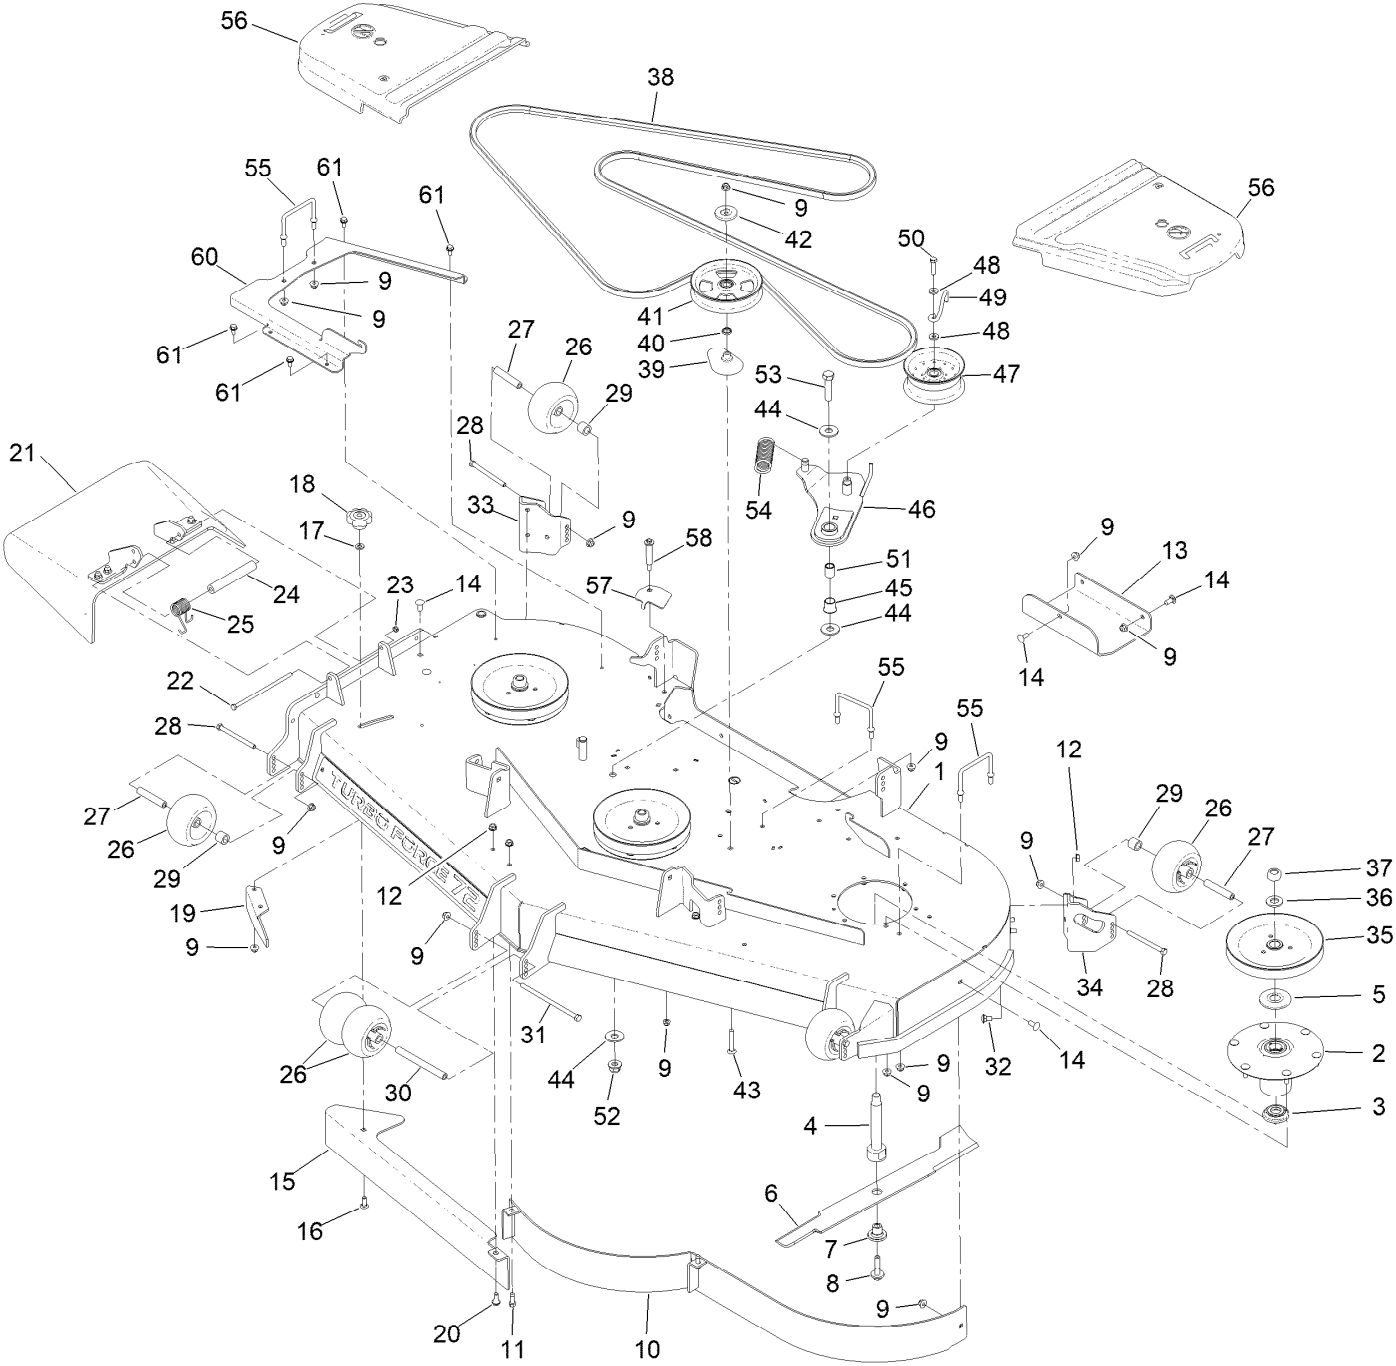

72 Inch Deck Assembly

72 Inch Deck Assembly (continued)

<i>Ref.</i>	<i>Part Number</i>	<i>Qty.</i>	<i>Description</i>	<i>Ref.</i>	<i>Part Number</i>	<i>Qty.</i>	<i>Description</i>
1	145-1621	1	72 Deck ASM W/Decals	32	3231-1	6	Screw-CARR
2	137-9780	3	Spindle ASM	33	106-7355-01	1	Mount-Wheel, RH
3	137-9784	3	Guard-Bottom	34	106-7354-01	1	Mount-Wheel, LH
4	138-6045	3	Shaft-Spindle	35	138-6060	3	Sheave-Drive, Blade
5	103-1330	3	Guard-Bearing, Top	36	103-2802	3	Washer
6	140-1238	3	Blade	37	116-7306	3	Nut-Hex
7	137-9787	3	Bushing-Hex	38	145-1607	1	Belt 5V-72" Deck
8	109-9220	3	Screw-Sems	39	109-2872	1	Spacer-Pulley
9	104-8301	37	Nut-HF, NI	40	107-4293	1	Spacer-Plate, BBC
10	114-5843-01	1	Baffle	41	136-5404	1	Pulley-Idler, Flat
11	92-1624	2	Screw-HWH Thd Form	42	132-5153	1	Shield-Dust
12	3290-357	9	Nut-HSF	43	3231-44	1	Screw-CARR
13	147-4777-01	1	Plate, Skid 72	44	3256-7	3	Washer-Flat
14	3231-27	6	Screw-CARR	45	135-1248	1	Bushing, Igus
15	138-6051-01	1	Plate-Baffle	46	147-7796-03	1	Idler Arm ASM [black]
16	3231-22	1	Screw-CARR	47	116-4666	1	Idler-Pulley, Flat
17	100-4852	1	Washer-Hardened	48	138-7207	2	Spacer-Hub, Blower
18	109-1092	1	Knob	49	147-4644	1	Wireform Belt Guide,Idler, Top
19	106-3216-01	1	Baffle-Discharge	50	323-8	1	Screw-HH
20	94-7582	1	Bolt-Shoulder	51	147-7797	1	Bushing-Idler Pivot
21	144-2635	1	Rubber Deflector ASM	52	133-9681	1	Nut-HF
22	322-50	1	Screw-HH	53	327-7	1	Screw-HH
23	3296-47	1	Nut-Lock,NI	54	108-5412	1	Spring-Extension
24	105-4622	1	Spacer	55	109-6982	3	Wireform-Cover
25	108-4052	1	Spring-Torsion	56	109-6938	2	Cover-Belt, LH
26	1-603299	6	Roller-Scalp, Anti	57	147-4754-03	1	Plate, Belt-Guide
27	98-7912	4	Tube-Spanner	58	112-3977	1	Bolt-Shoulder
28	323-23	4	Screw-HH	60	147-4751-01	1	Platform, Belt Cover 72
29	98-7913	4	Tube-Spacer	61	32144-14	4	Screw-HWHTF
30	98-5967	1	Spacer-Wheel				
31	108-5388	1	Screw-HH