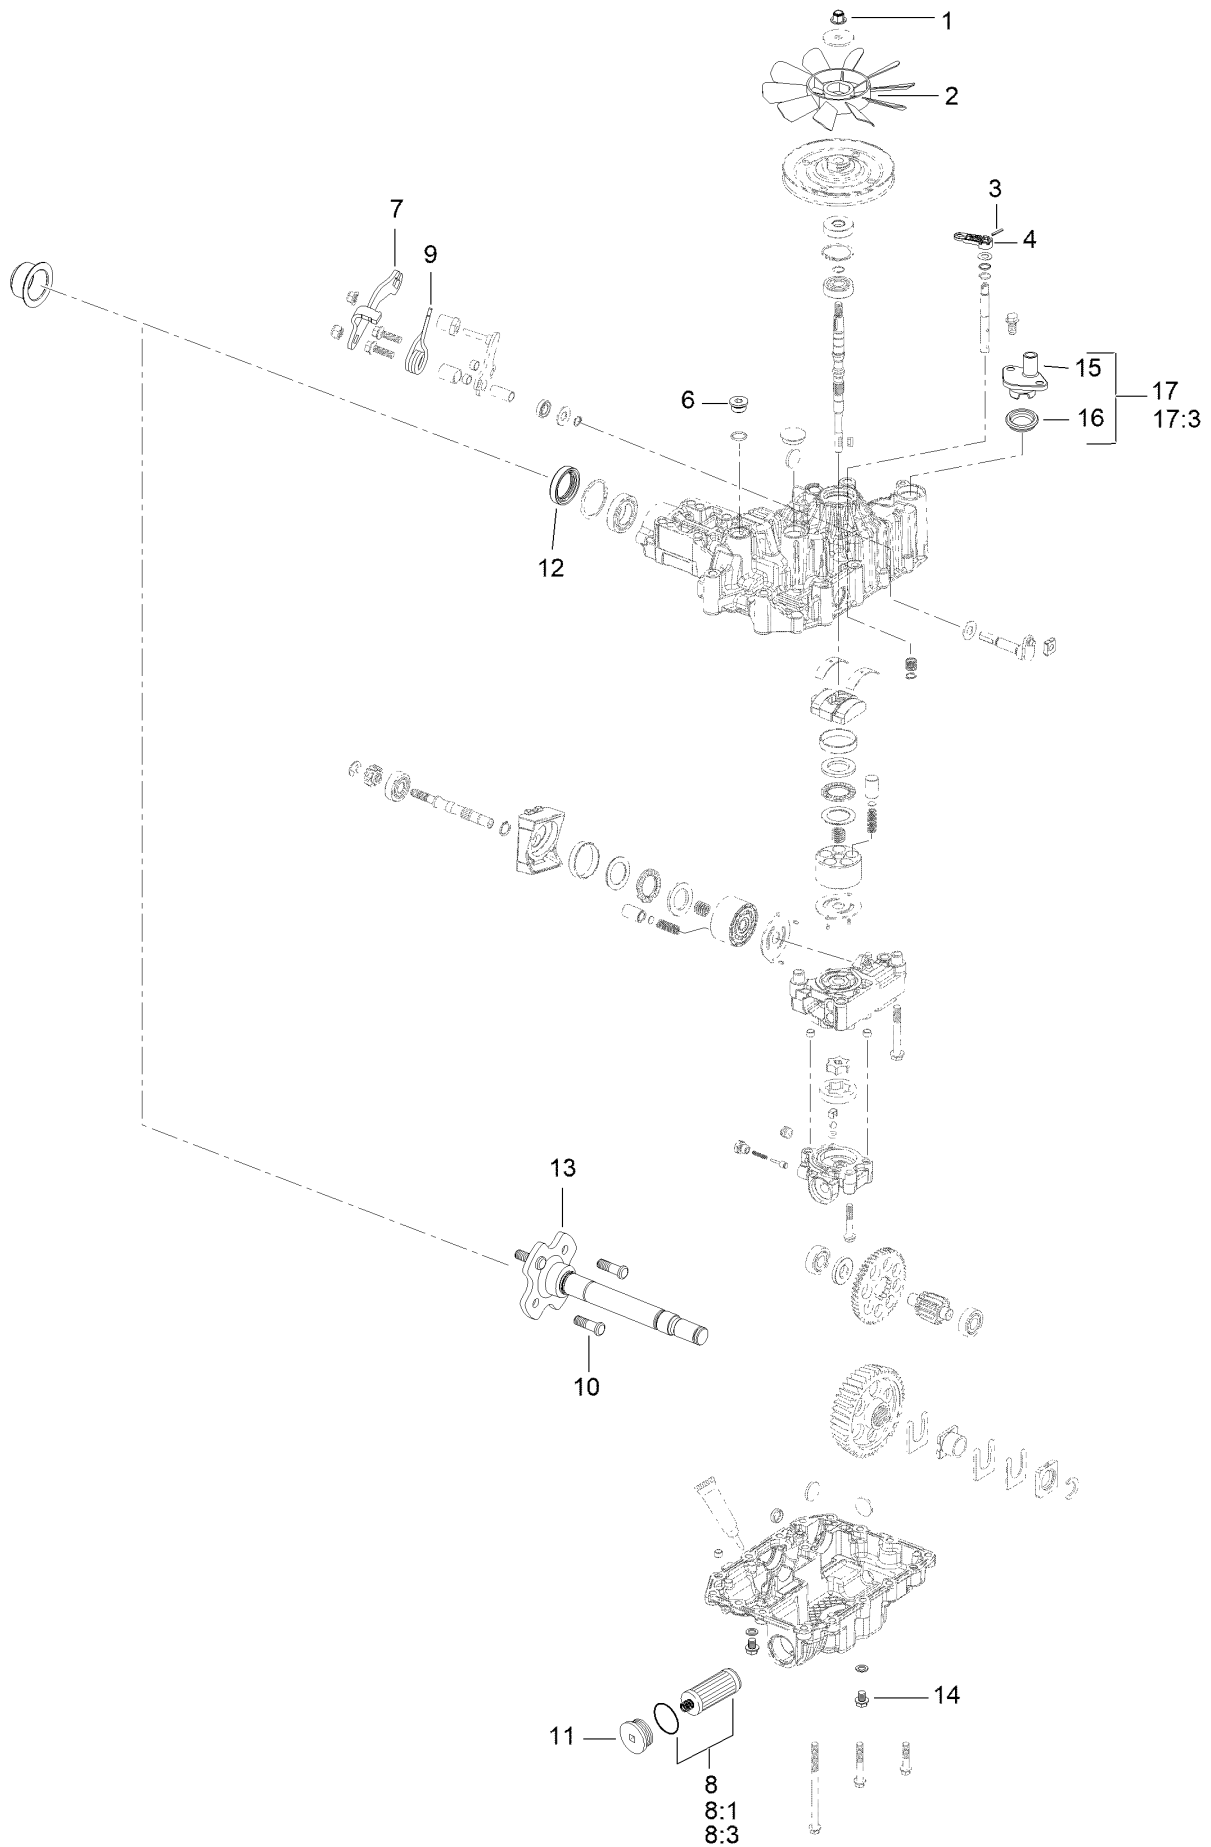

LH Transmission Assembly No. 161-1323

LH Transmission Assembly No. 161-1323 (continued)

<i>Ref.</i>	<i>Part Number</i>	<i>Qty.</i>	<i>Description</i>	<i>Ref.</i>	<i>Part Number</i>	<i>Qty.</i>	<i>Description</i>
1	132-4737	1	Nut-Lock	10	137-9509	4	Stud-Wheel
2	132-4738	1	Fan	11	138-4613	1	Cap-Oil Filter
3	104-3265	1	Pin	12	139-5587	1	Seal-Axle, Ua
4	132-4700	1	Lever-Bypass	13	139-5588	1	Axle
5	161-7919	1	Brake Kit, Y ●	14	139-5589	2	Drain Bolt
6	132-4735	1	Cap-Oil	15	139-5590	1	Expansion Fitting
7	161-7914	1	Lever-Control, LH	16	139-5591	1	Grommet Seal, Expansion Fitting
8	144-3842	1	2 Transmission Filter Kit	17	139-7871	1	Expansion Fitting - W/ Seal
8:1		2	Filter (1A6370-26450) ■	17:3		1	M8*20 Flange Bolt ■
8:3		4	Sealing Washer ■	18	161-7916	1	Pulley ●
9	137-4109	1	Spring-Torsion				

● Not illustrated

■ Not serviced separately