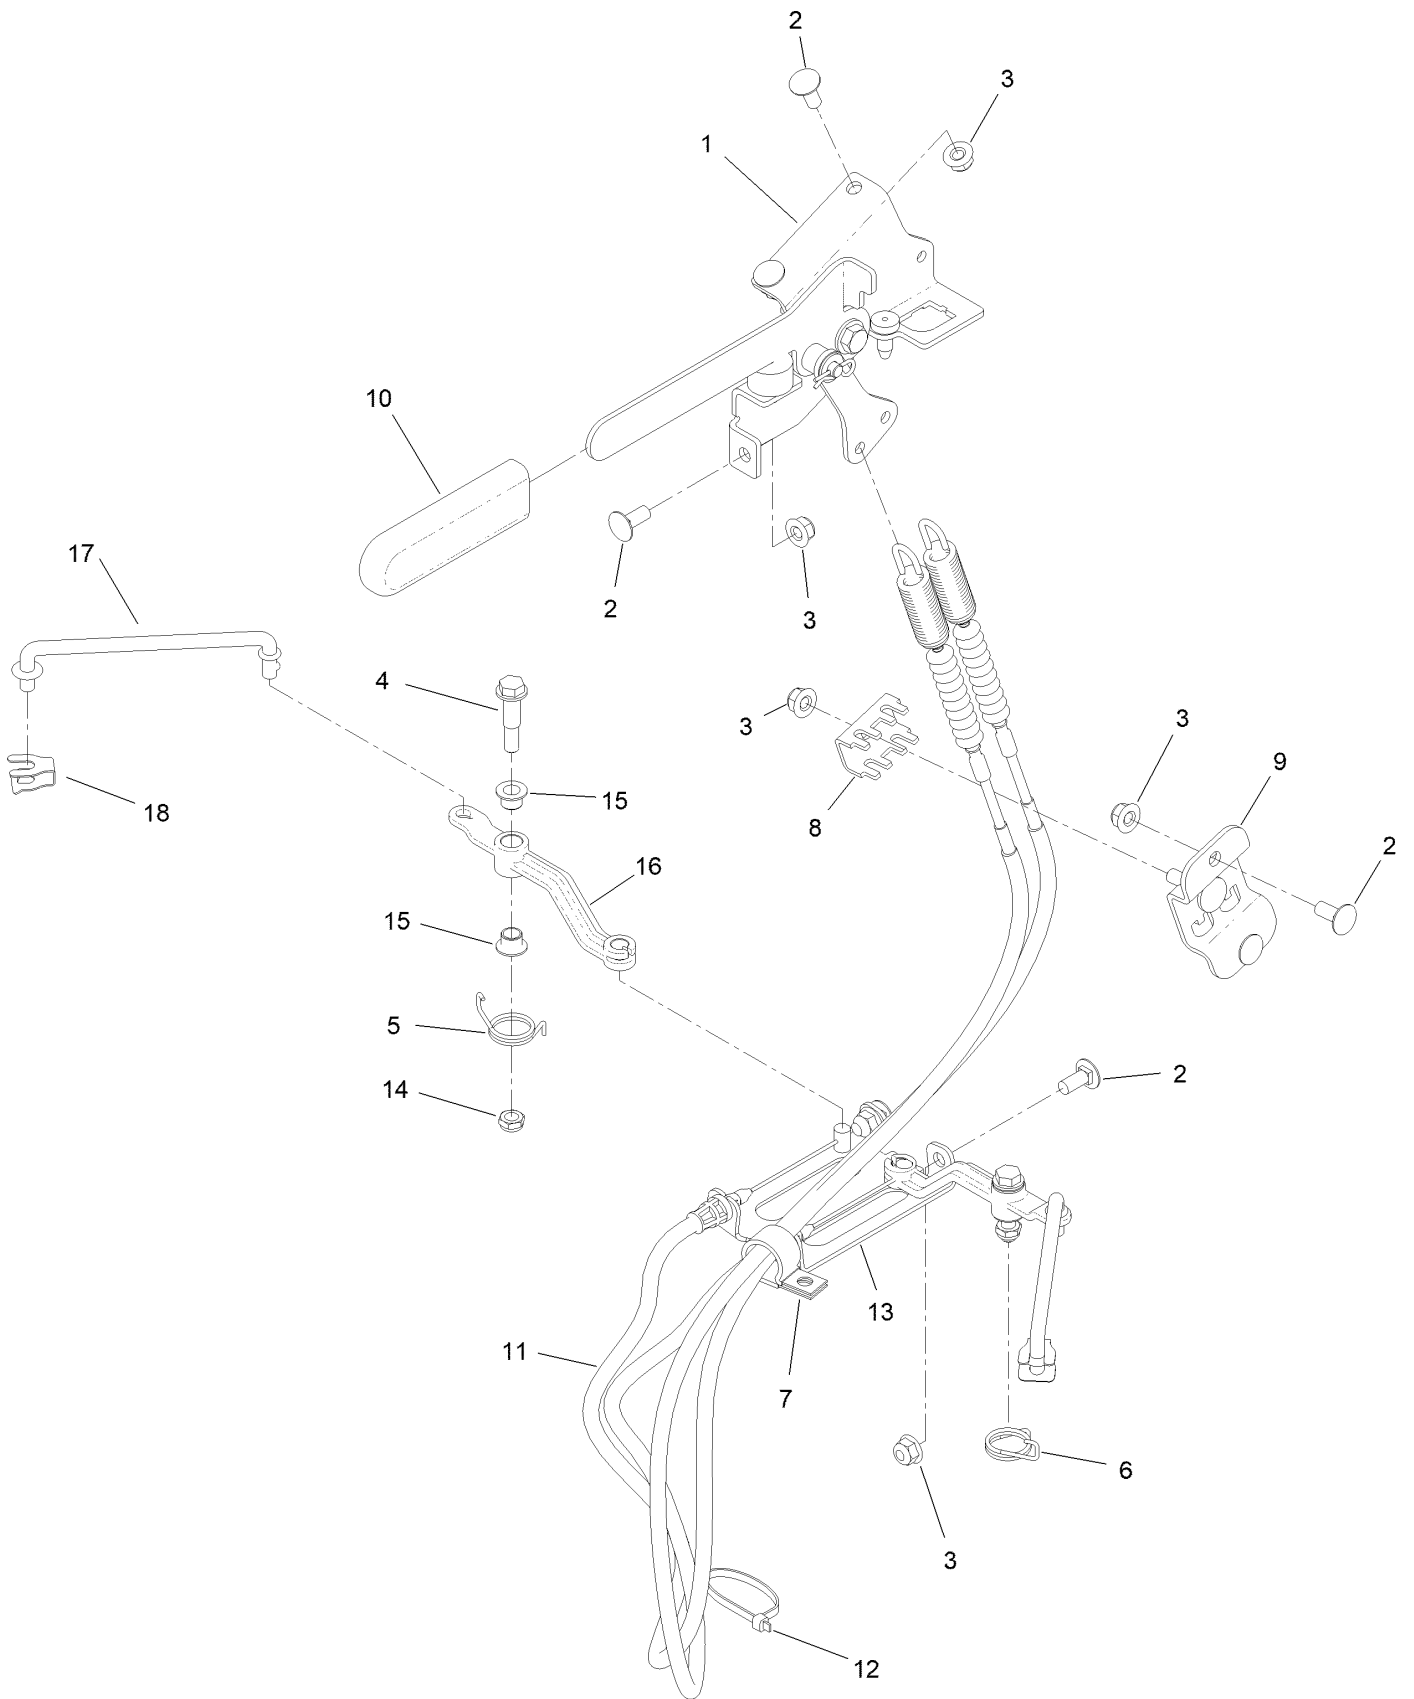

Parking Brake Assembly

Parking Brake Assembly (continued)

<i>Ref.</i>	<i>Part Number</i>	<i>Qty.</i>	<i>Description</i>	<i>Ref.</i>	<i>Part Number</i>	<i>Qty.</i>	<i>Description</i>
1	132-5170	1	Brake Handle ASM	10	1-633268	1	Grip-Lever
2	3230-23	7	Bolt-CARR	11	145-1643	2	Cable-Brake
3	104-8300	8	Nut-HF, NI	12	3290-378	1	Tie-Cable
4	116-8607	2	Screw-Shoulder	13	147-3494	1	Bracket-Cable, Mount
5	139-1508	1	Spring-Torsion	14	3296-47	2	Nut-Lock,NI
6	139-1538	1	Spring-Torsion	15	137-2374	4	Bushing-Flange
7	110-0824	1	R-Clamp	16	147-4801	2	Arm-Brake
8	132-1187	1	Clamp-Cable	17	147-3484	2	Rod-Brake
9	132-7582	1	Mount-Cable, Brake	18	147-4783	2	Retainer-Rod