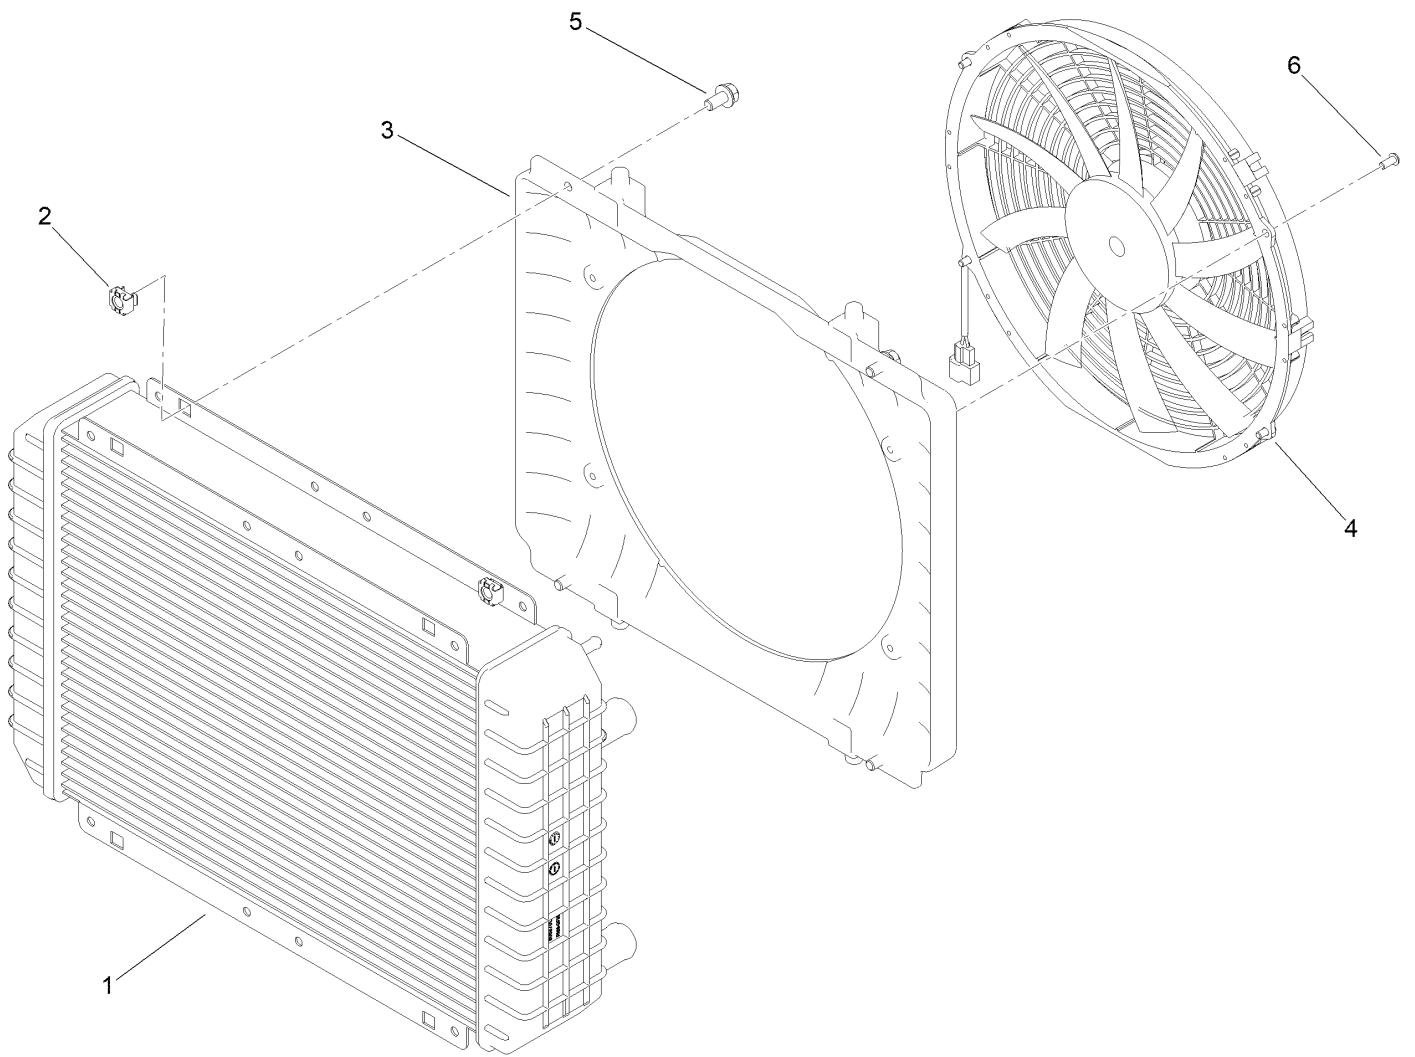

Count on it.

Parts Catalog

Radiator Kit

Workman® HDX Utility Vehicle

Model No. 147-8199

Radiator Kit Assembly No. 147-8199

| <i>Ref.</i> | <i>Part Number</i> | <i>Qty.</i> | <i>Description</i> |
|-------------|--------------------|-------------|-----------------------|
| 1 | 147-7975 | 2 | Latch-Spring |
| 2 | 139-2593 | 4 | Screw-HHF |
| 3 | 145-8028-03 | 1 | Plate-Mount, Upper |
| 4 | 137-6828 | 4 | Bushing-Flange |
| 5 | 703856 | 4 | Nut-Sq, Caged |
| 6 | 147-2810-03 | 1 | Mount-Radiator, Upper |
| 7 | 63-8590 | 5 | Screw |
| 8 | 147-2805-03 | 1 | Radiator Mount ASM |
| 9 | 122-3364 | 1 | Harness-Wire, Jumper |
| 10 | 145-8029-03 | 1 | Plate-Mount, Lower |
| 11 | | 1 | Radiator ASM ● |

● Not serviced separately

Radiator Assembly

| <i>Ref.</i> | <i>Part Number</i> | <i>Qty.</i> | <i>Description</i> |
|-------------|--------------------|-------------|----------------------|
| 1 | 147-7971 | 1 | Radiator |
| 2 | 703856 | 4 | Nut-Sq, Caged |
| 3 | 139-4587 | 1 | Shroud-Fan, Radiator |
| 4 | 140-4694 | 1 | Fan |
| 5 | 139-2593 | 4 | Screw-HHF |
| 6 | 147-7972 | 4 | Screw-BHCS |