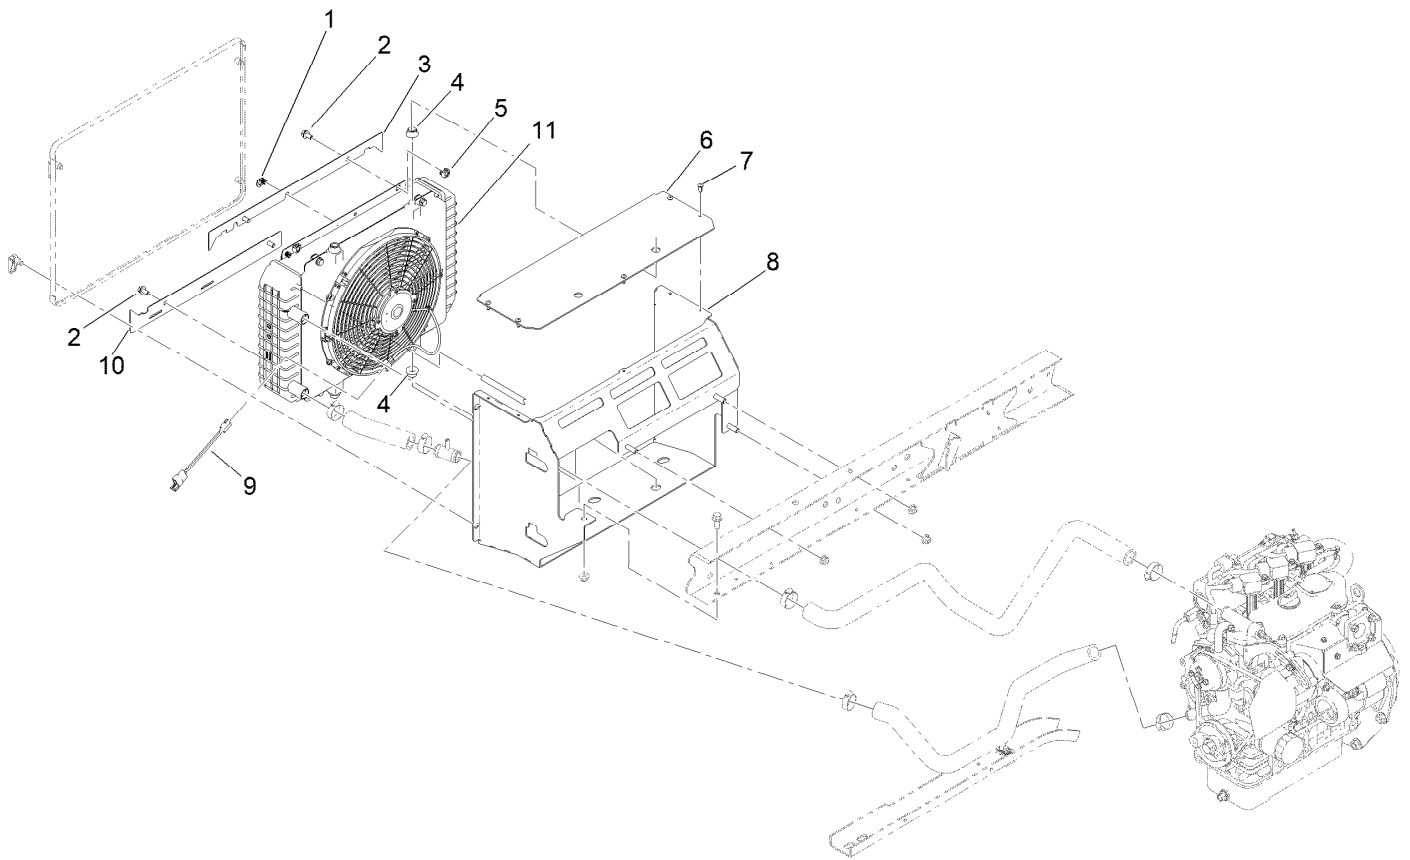

Count on it.

Parts Catalog

Radiator Kit

Workman® HDX Utility Vehicle

Model No. 147-8199

Radiator Kit Assembly No. 147-8199

| <i>Ref.</i> | <i>Part Number</i> | <i>Qty.</i> | <i>Description</i> |
|-------------|--------------------|-------------|-----------------------|
| 1 | 147-7975 | 2 | Latch-Spring |
| 2 | 139-2593 | 4 | Screw-HHF |
| 3 | 145-8028-03 | 1 | Plate-Mount, Upper |
| 4 | 137-6828 | 4 | Bushing-Flange |
| 5 | 703856 | 4 | Nut-Sq, Caged |
| 6 | 147-2810-03 | 1 | Mount-Radiator, Upper |
| 7 | 63-8590 | 5 | Screw |
| 8 | 147-2805-03 | 1 | Radiator Mount ASM |
| 9 | 122-3364 | 1 | Harness-Wire, Jumper |
| 10 | 145-8029-03 | 1 | Plate-Mount, Lower |
| 11 | | 1 | Radiator ASM ● |

● Not serviced separately

Radiator Assembly

| <i>Ref.</i> | <i>Part Number</i> | <i>Qty.</i> | <i>Description</i> |
|-------------|--------------------|-------------|----------------------|
| 1 | 147-7971 | 1 | Radiator |
| 2 | 703856 | 4 | Nut-Sq, Caged |
| 3 | 139-4587 | 1 | Shroud-Fan, Radiator |
| 4 | 140-4694 | 1 | Fan |
| 5 | 139-2593 | 4 | Screw-HHF |
| 6 | 147-7972 | 4 | Screw-BHCS |