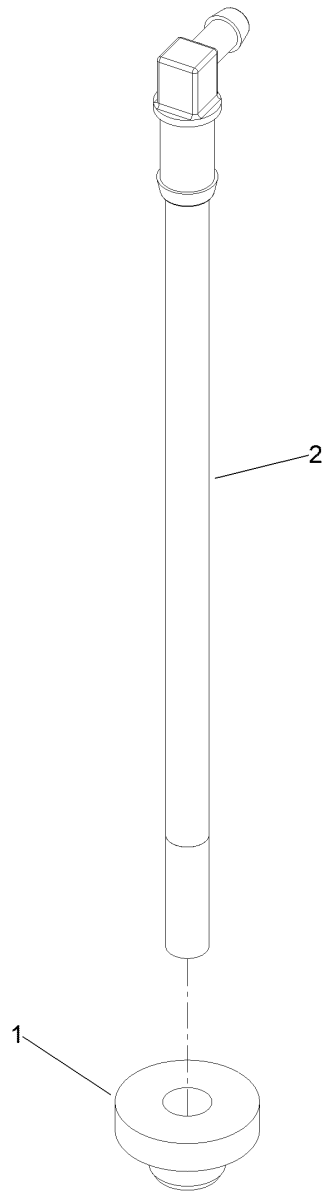

Count on it.

Parts Catalog

Fuel Pickup with Screen Kit

Model No. 161-6806

Fuel Pickup with Screen Kit Assembly No. 161-6806

<i>Ref.</i>	<i>Part Number</i>	<i>Qty.</i>	<i>Description</i>
1	46-6560	1	Bushing
2	161-6744	1	Fuel Pickup With Filter ASM