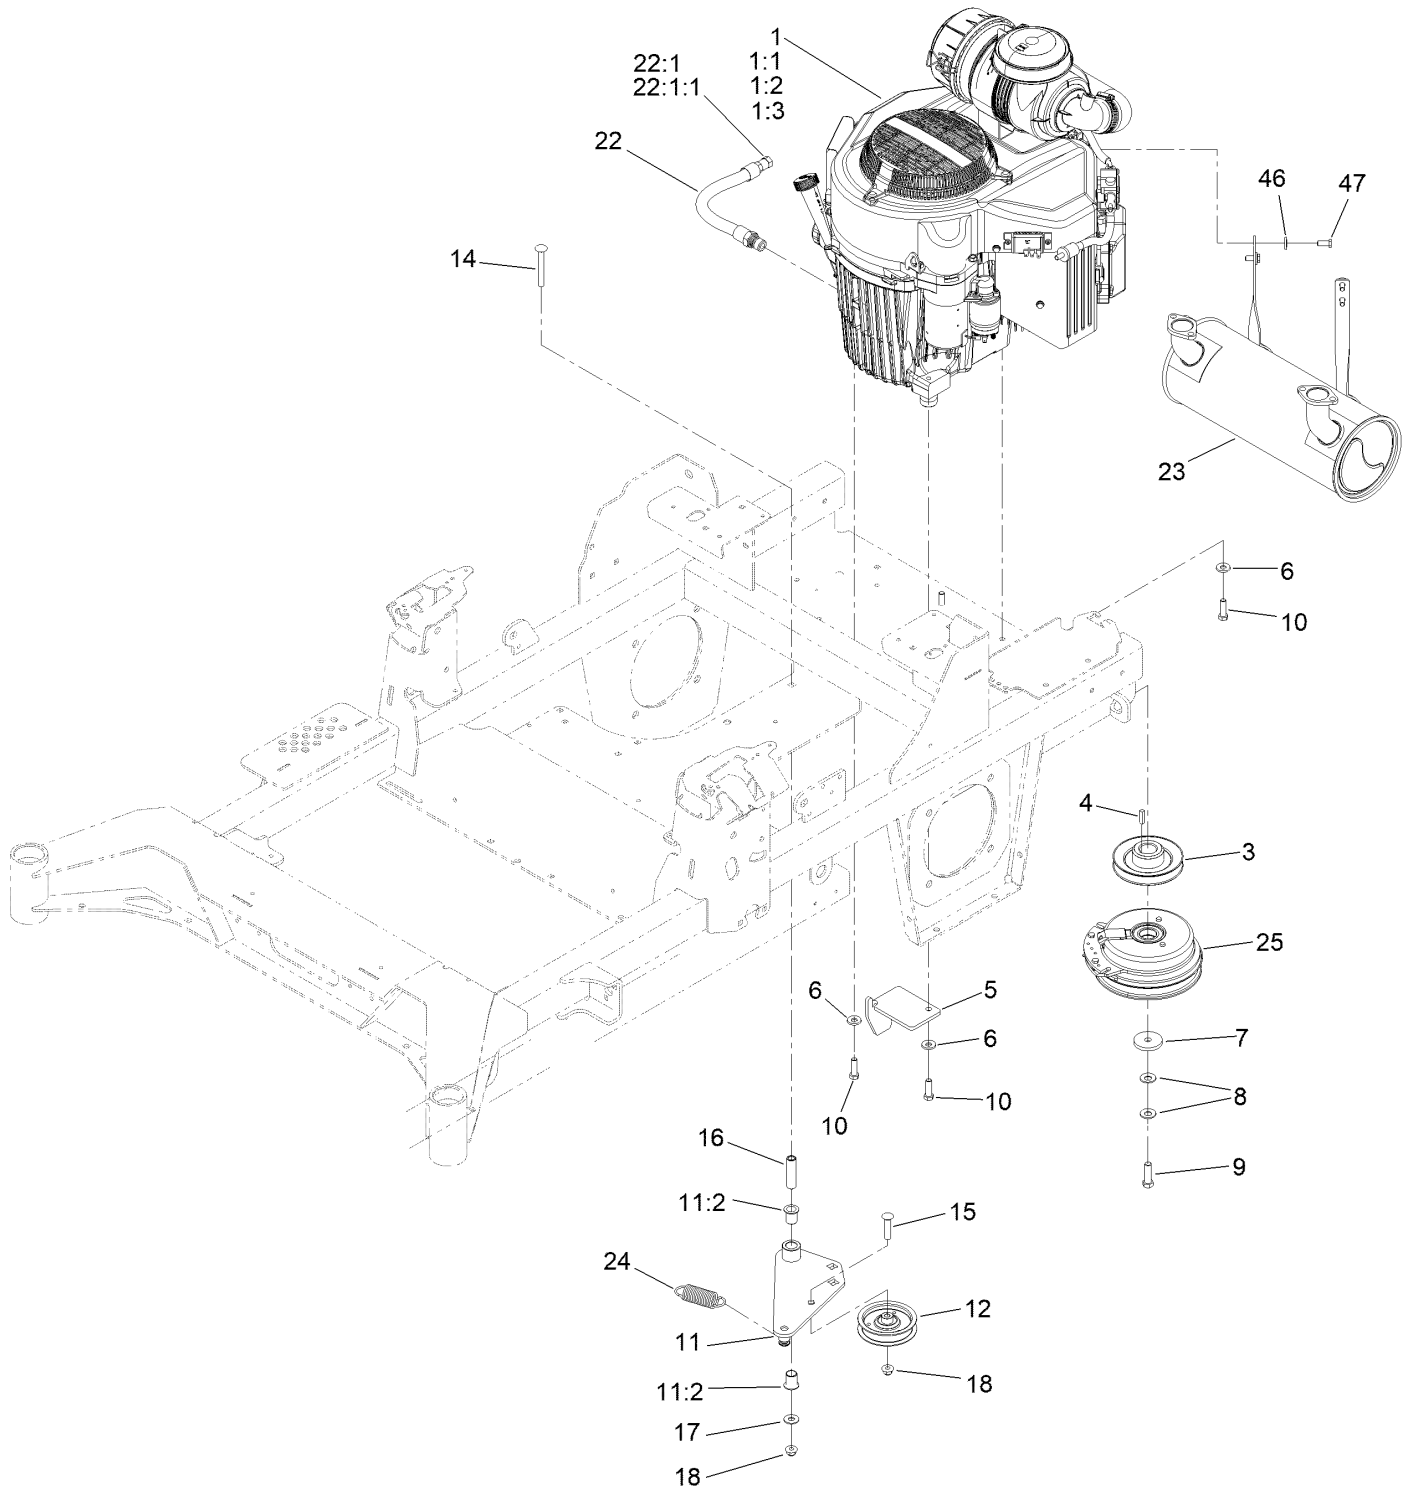

Engine, Clutch and Muffler Assembly

Engine, Clutch and Muffler Assembly (continued)

<i>Ref.</i>	<i>Part Number</i>	<i>Qty.</i>	<i>Description</i>	<i>Ref.</i>	<i>Part Number</i>	<i>Qty.</i>	<i>Description</i>
1		1	Engine-Kawasaki, Fx921V-_s25-R ■▲	11:2	138-2573	2	Bushing-Flange
1:1		1	Filter-Oil Kaw ■▲	12	140-4964	1	Pulley-Idler, Flat
1:2		1	Element-Filter, Air (Outer) ■ ▲	14	3231-42	1	Screw-CARR
1:3		1	Element-Filter, Air (Inner) ■ ▲	15	3231-29	1	Screw-CARR
3	139-6702	1	Sheave, W/Hub	16	139-6690	1	Bushing, Idler Pivot
4	1-807259	1	Key	17	3256-4	1	Washer-Flat
5	140-1190	1	Anchor-Clutch	18	104-8301	2	Nut-HF, NI
6	98-5975	4	Washer-Belleville	22	116-4924	1	Engine Oil Drain Hose ASM
7	109-6919	1	Washer-Plain	22:1	353-508	1	Plug-HH ●
8	1-603610	2	Washer-Spring	22:1:1	237-42	1	O-Ring
9	109-9761	1	Screw-HH	23	140-8002	1	Muffler
10	323-7	4	Screw-HH	24	1-653331	1	Spring-Idler
11	144-2671	1	Idler Arm ASM	25	116-1604	1	Clutch
				46	1-303334	4	Washer-Spring
				47	33114-020	4	Screw-HH

● Torque to 24-26 ft-lb
▲ Obtain parts from www.kawpower.com

■ Not serviced separately