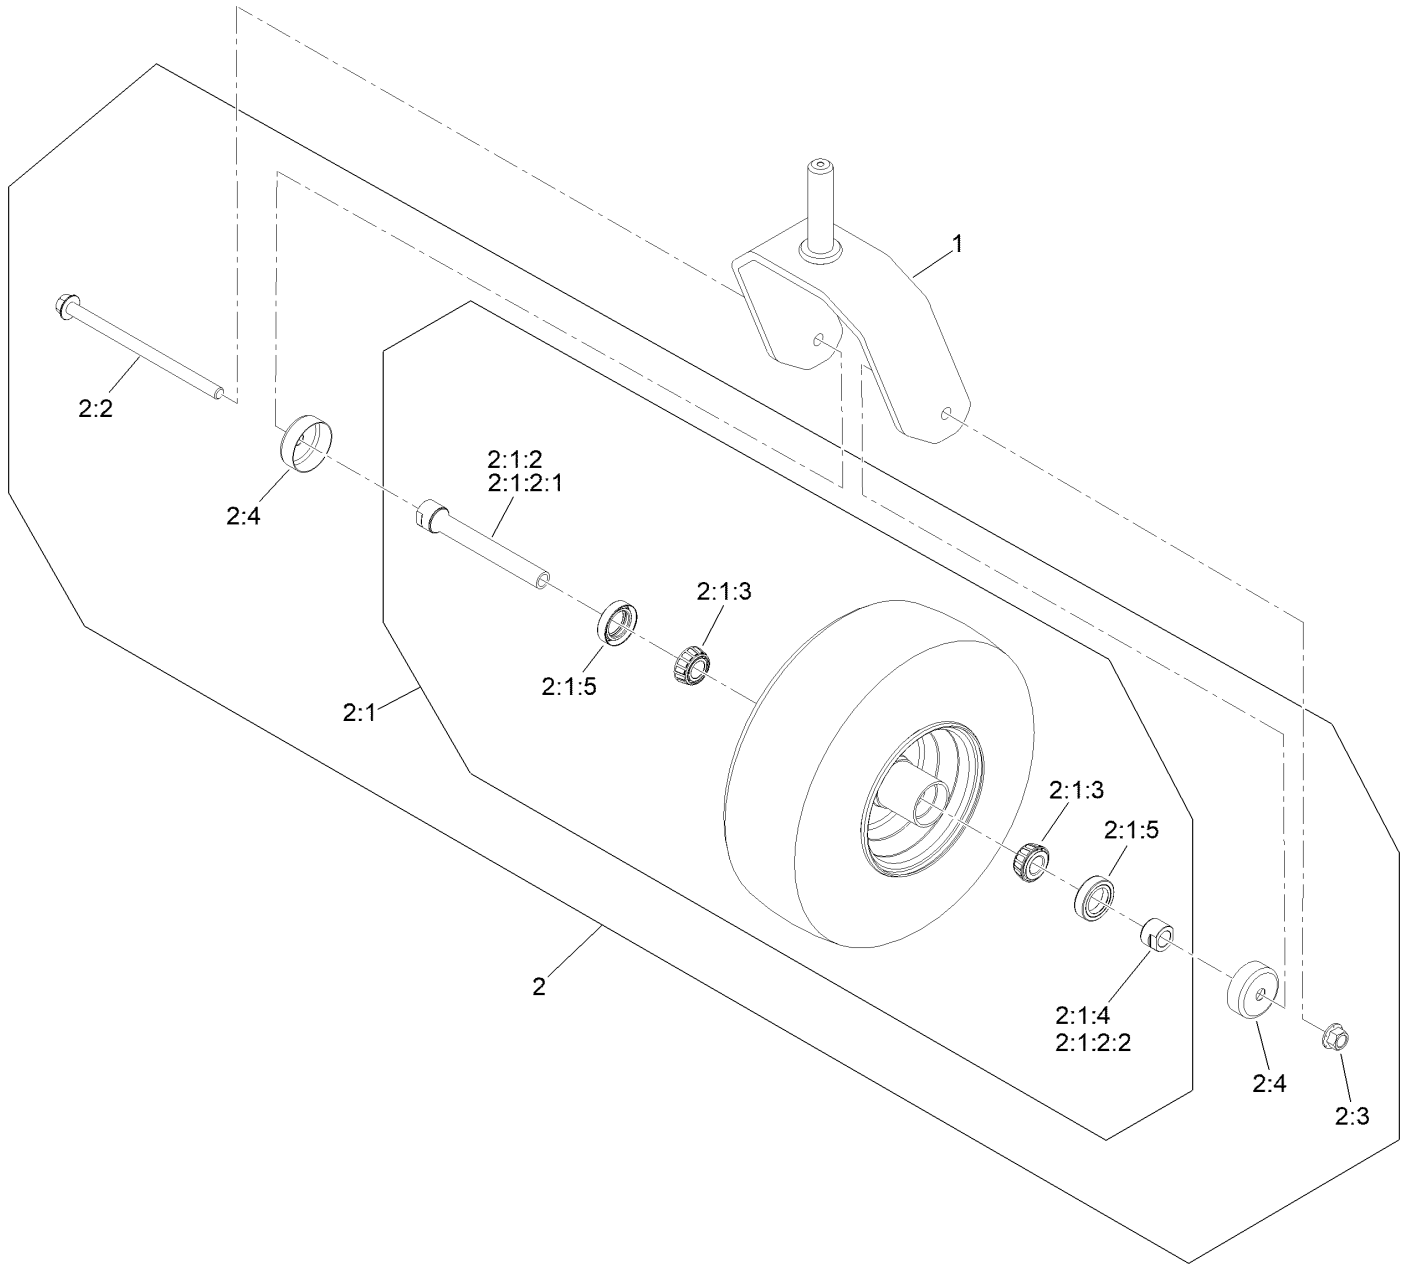

Caster Wheel Assembly (continued)

<i>Ref.</i>	<i>Part Number</i>	<i>Qty.</i>	<i>Description</i>	<i>Ref.</i>	<i>Part Number</i>	<i>Qty.</i>	<i>Description</i>
1		2	Front Caster W/ Fork ASM ●	4	3256-68	2	Washer-Flat
2	109-3678	4	Bearing-Ball	5	100-1668	2	Screw-HHF
3	145-3660	2	Spacer-Bearing	6	144-0375	2	Cap, Grease

● Not serviced separately

Caster and Wheel Assembly