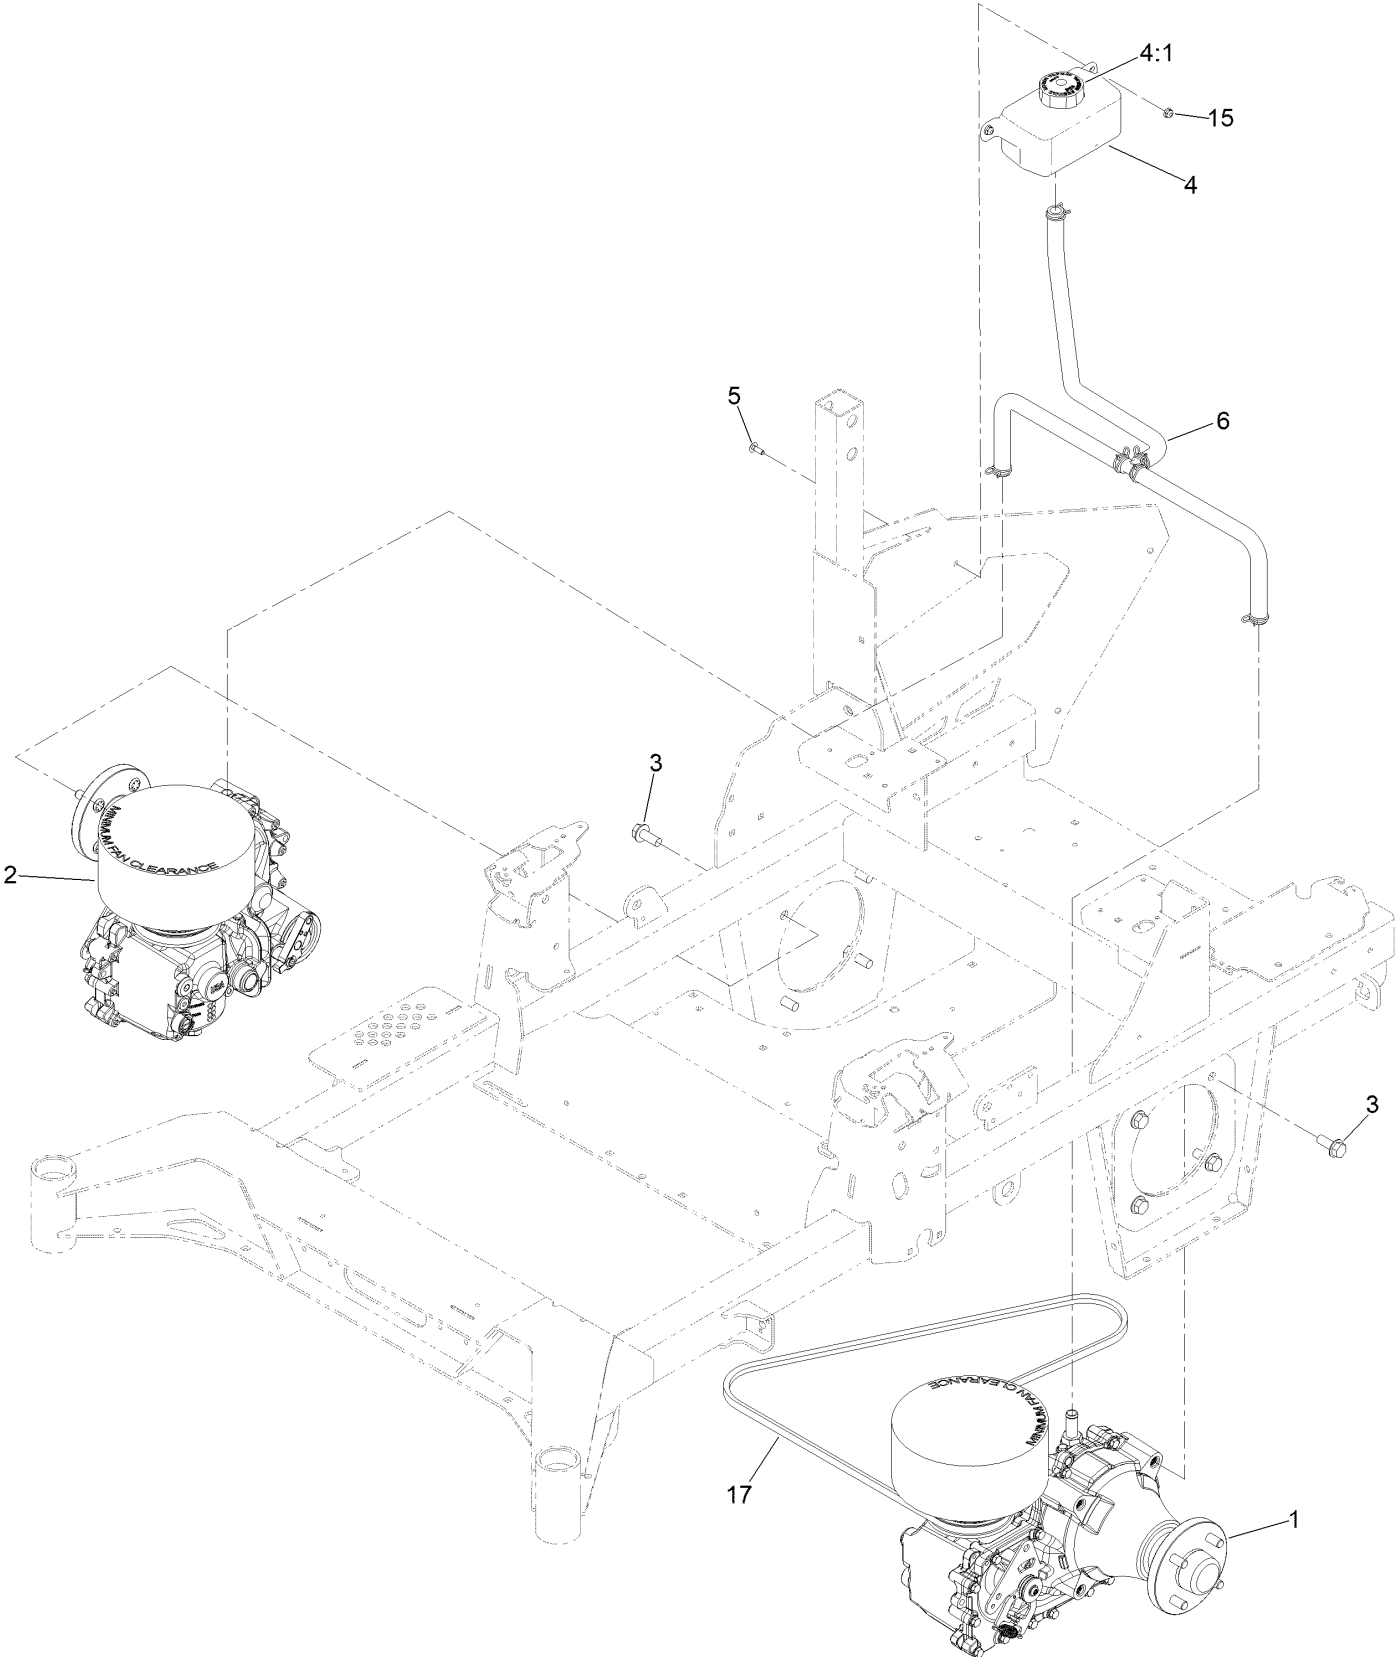

Hydro Assembly

Hydro Assembly (continued)

<i>Ref.</i>	<i>Part Number</i>	<i>Qty.</i>	<i>Description</i>	<i>Ref.</i>	<i>Part Number</i>	<i>Qty.</i>	<i>Description</i>
1	138-6076	1	LH Transaxle ASM	5	3229-28	2	Screw-CARR
2	138-6077	1	RH Transaxle ASM	6	140-1225	1	ASM-Hose, Hydraulic
3	3234-38	8	Screw-HHF	15	104-7201	2	Nut-HF, NI
4	119-9908	1	Hydraulic Reservoir ASM	17	126-9835	1	Belt-V
4:1	109-3320	1	Cap-Reservoir, HYD