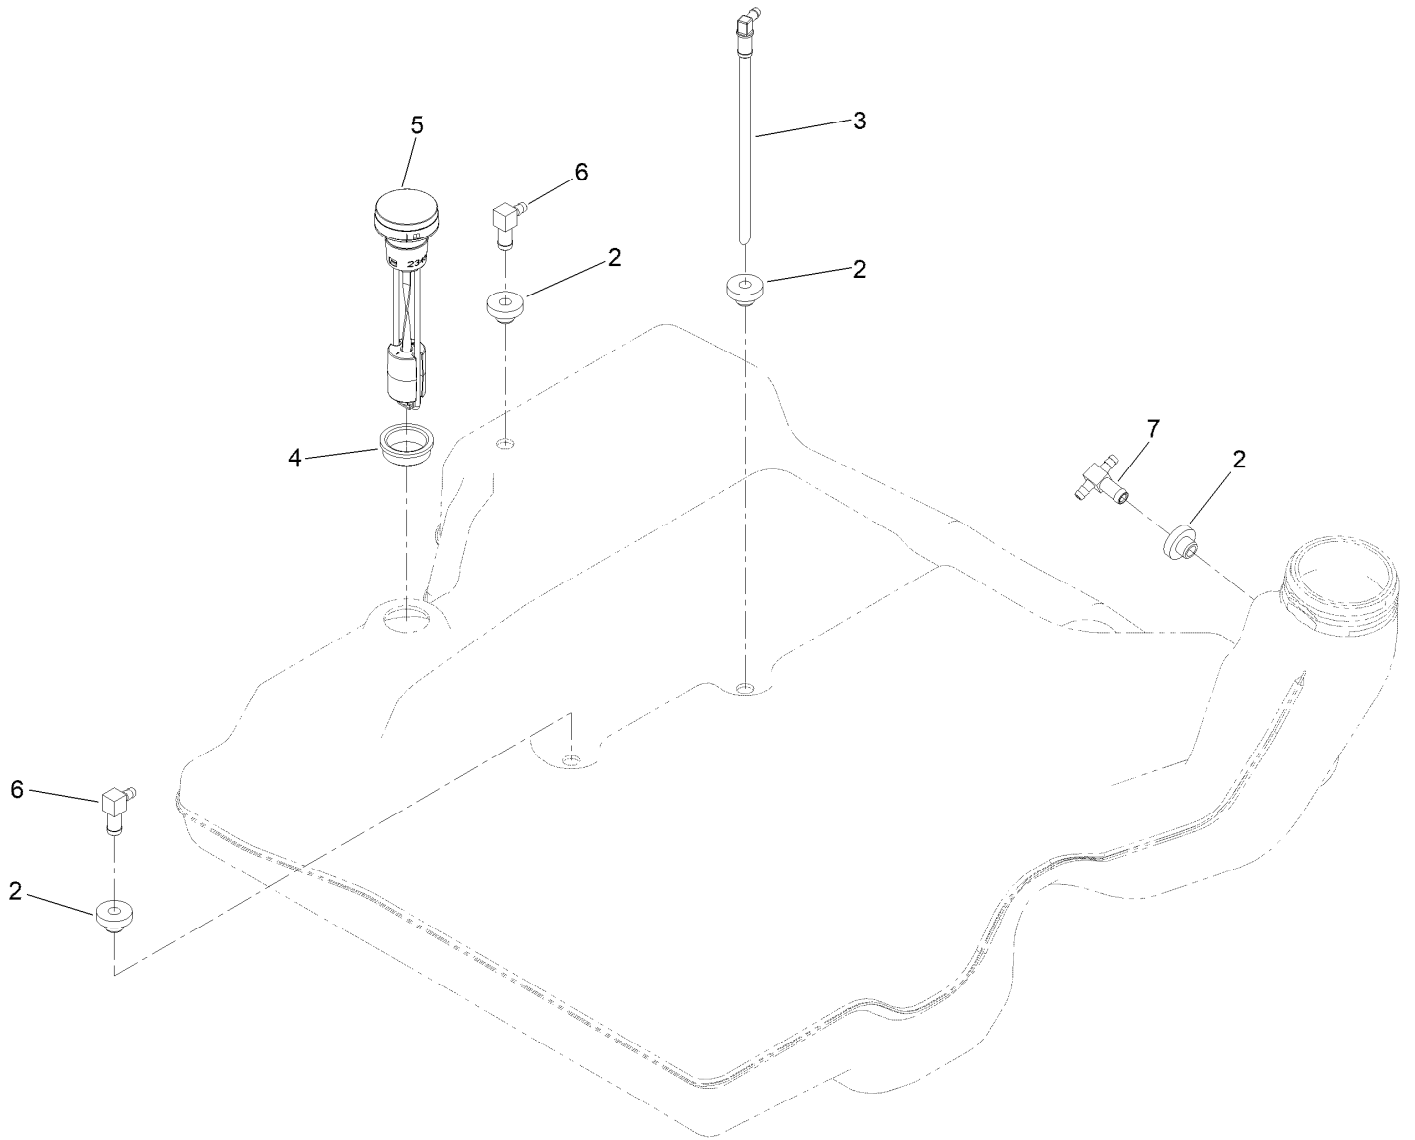

Fuel System Assembly (continued)

<i>Ref.</i>	<i>Part Number</i>	<i>Qty.</i>	<i>Description</i>	<i>Ref.</i>	<i>Part Number</i>	<i>Qty.</i>	<i>Description</i>
1	139-6722	1	Fuel Tank ASM	7:1	109-0298	1	Line-Fuel
2	137-4119	1	Cap-Fuel, Ratcheting	7:2	114-3766	1	Hose-Fuel
3	104-2490	2	Clamp-Hose	7:3	1-603770	1	Valve-Fuel
4	131-8834	2	Bumper	7:4	2412-98	4	Clamp-Hose
5	104-7201	2	Nut-HF, NI	8	126-5523	3	Clip
6	139-8067	1	Vent Hose ASM	9	140-4957	1	ASM-Fuel Vent
6:1	138-3152	2	Hose-Fuel	9:1	138-3152	1	Hose-Fuel
6:2	120-2234	1	Fitting-Tee	9:2	116-4630	1	Fitting-Orifice, Straight
6:3	140-4956	1	Hose-Fuel	9:3	116-4344	1	Hose-Fuel
7	139-8068	1	Fuel Hose ASM				

Fuel Tank Assembly No. 139-6722