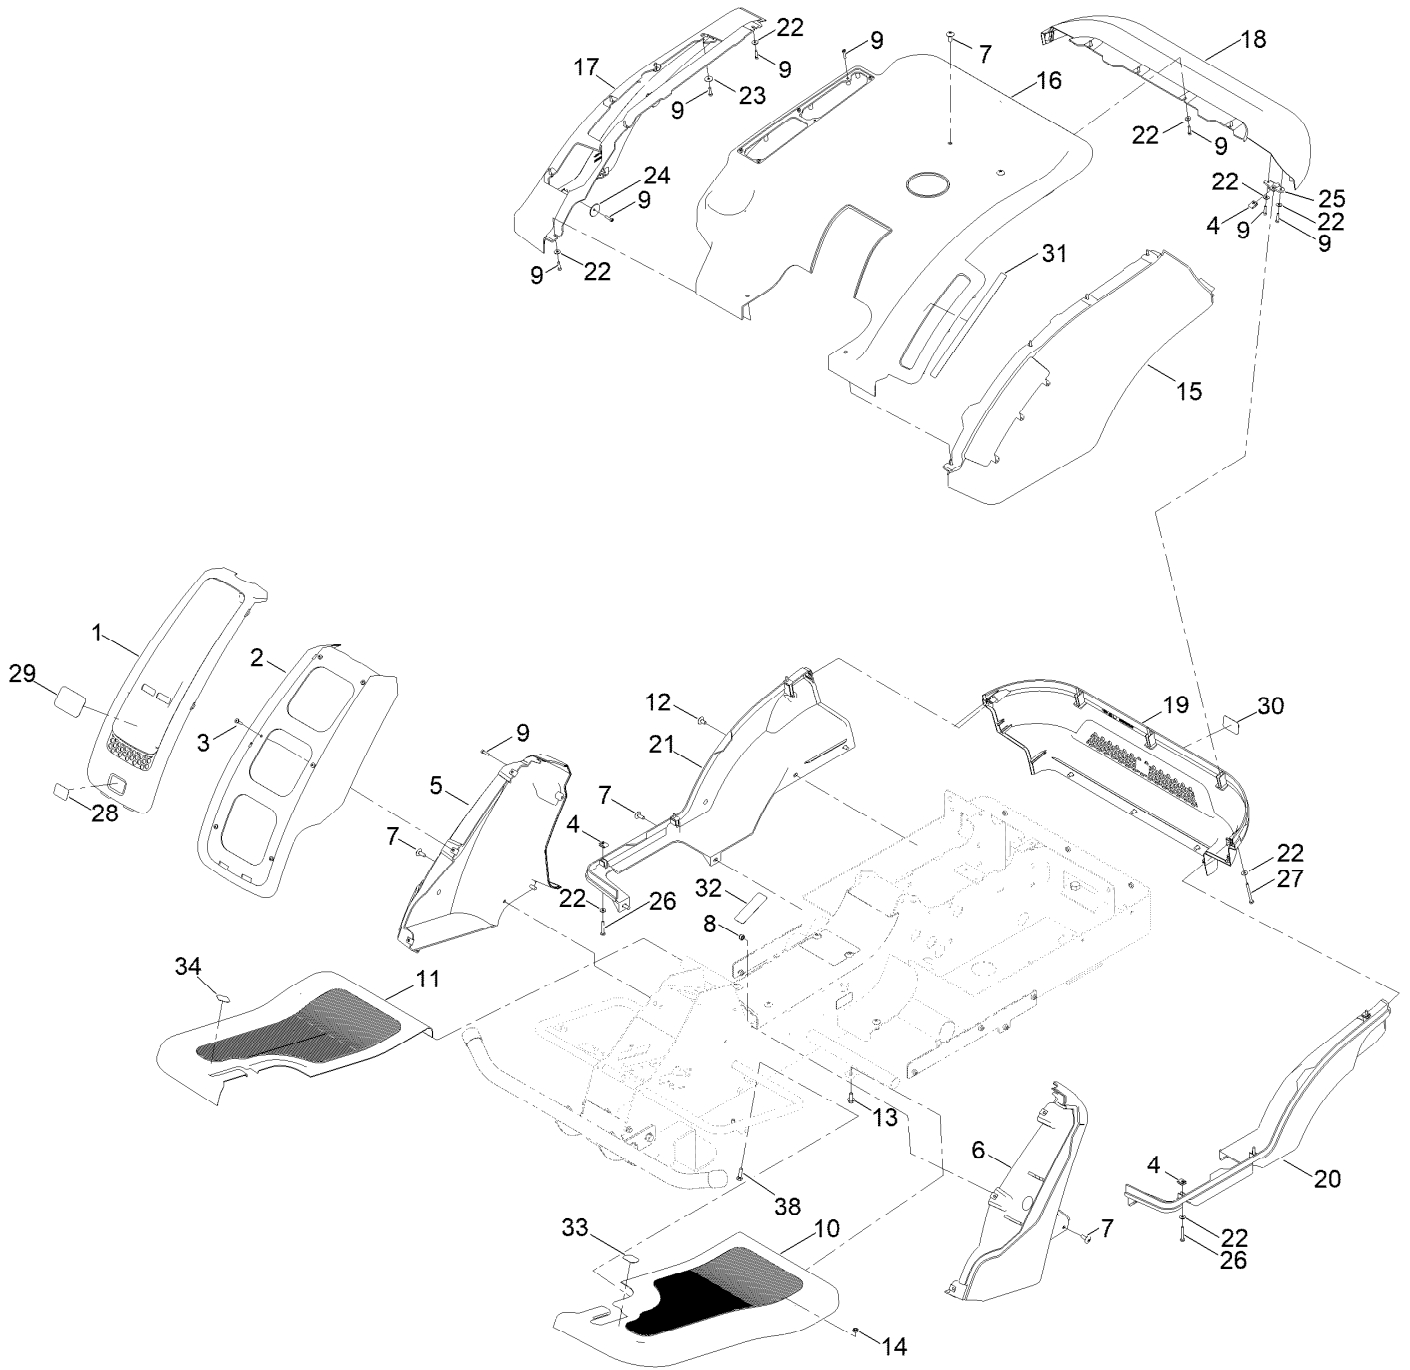

Body Styling Assembly

Body Styling Assembly (continued)

<i>Ref.</i>	<i>Part Number</i>	<i>Qty.</i>	<i>Description</i>	<i>Ref.</i>	<i>Part Number</i>	<i>Qty.</i>	<i>Description</i>
1	134-5380	1	Front Panel, Steering Column	18	134-5373	1	Cover, Top/Rear
2	134-5379	1	Front Panel Moutning, Steering Column	19	134-5376	1	Cover, Middle/Rear
3	134-7690	6	Bolt	20	134-5374	1	Cover, RH/Bottom
4	134-5872	15	Clip, Bolt	21	134-5375	1	Cover, LH/Bottom
5	134-5381	1	RH Panel, Steering Column	22	134-5880	34	Washer
6	134-5382	1	LH Panel, Steering Column	23	134-5881	5	Washer
7	134-7193	12	Bolt	24	134-5882	4	Washer, Bent
8	09438	12	Nut-Nyloc	25	134-5883	3	Mountng Bracket, Rear Panel
9	134-5719	30	Bolt	26	134-5884	6	Bolt PH
10	134-6501	1	Panel Floor, LH	27	134-5885	5	Bolt PH
11	134-6502	1	Panel Floor, RH	28	134-6070	1	Decal - Erider Battery
12	134-6515	7	Cap Bolt	29	134-6071	1	Decal - Toro Logo
13	134-3739	4	Screw-HHF	30	134-6072	1	Decal - Toro Logo
14	134-5879	4	Nut	31	134-6030	1	Decal - HOC
15	134-5372	1	Cover, LH/Middle	32	134-6029	1	Decal - Parking Brake
16	134-5370	1	Cover, Top	33	134-6032	1	Decal - Brake
17	134-5371	1	Cover, RH/Middle	34	134-6033	1	Decal - Traction
				38	134-6505	4	Bolt