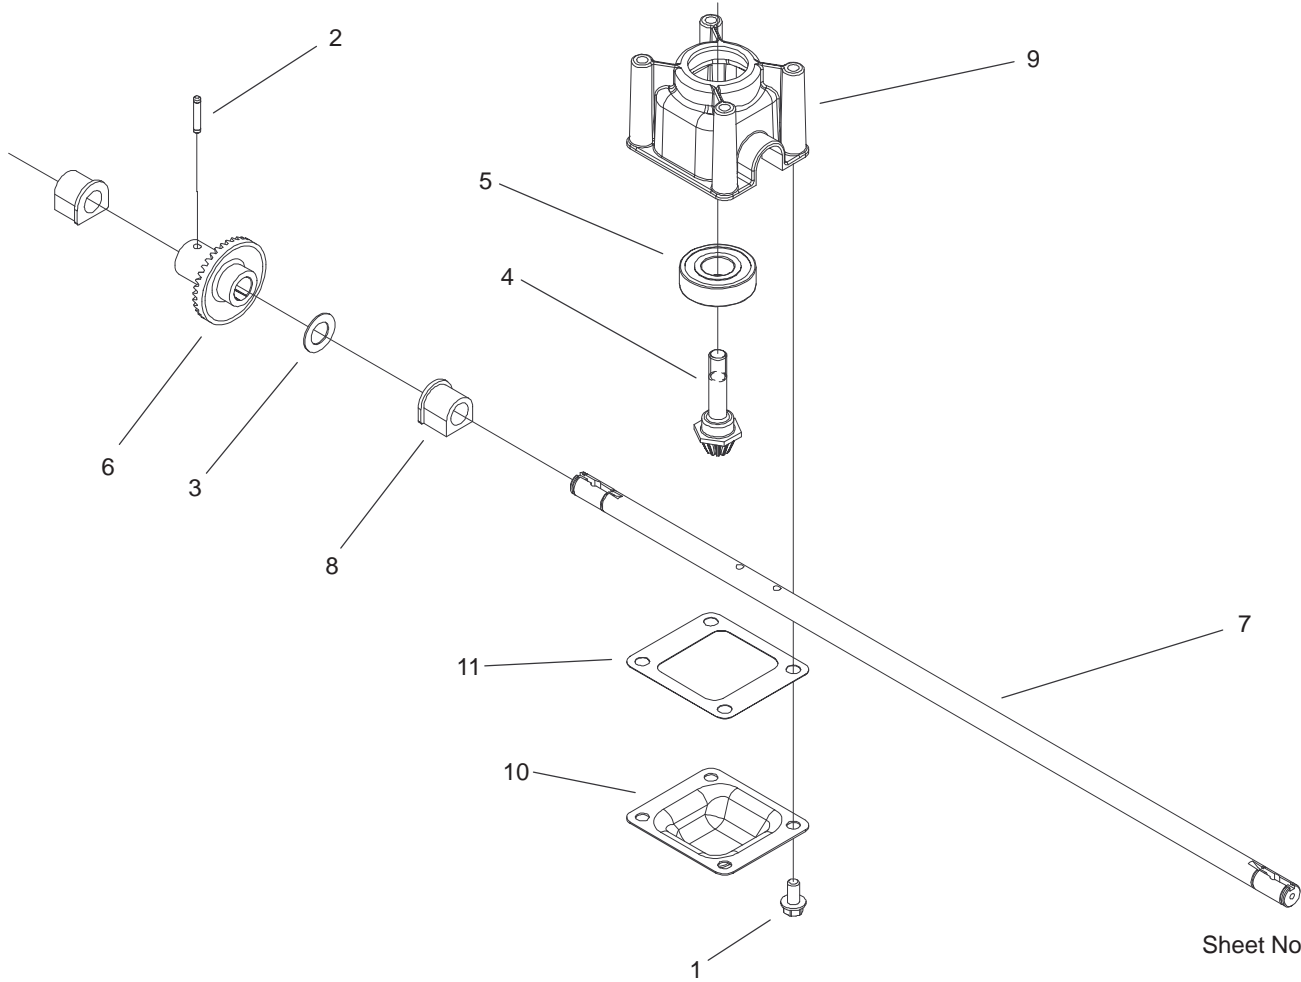

Sheet No.:A1

Transmission Assembly No. 106-3956

Ref. No.	Part No.	Qty.	Description
1	32144-4	4	Screw-HWH
2	105-6817	1	Pin-Groove
3	36-4780	1	Washer
4	92-5790	1	Pinion
5	100-1048	1	Bearing-Ball
6	104-8671	1	Gear-Bevel, 37t
7	106-3957	1	Shaft-Output
8	104-8673	2	Bushing-Shaft, Output
9	104-8674	1	Gearcase-Upper
10	104-8675-03	1	Cover-Gearcase
11	105-6839	1	Gasket-Gearcase

Ref. No.	Part No.	Qty.	Description