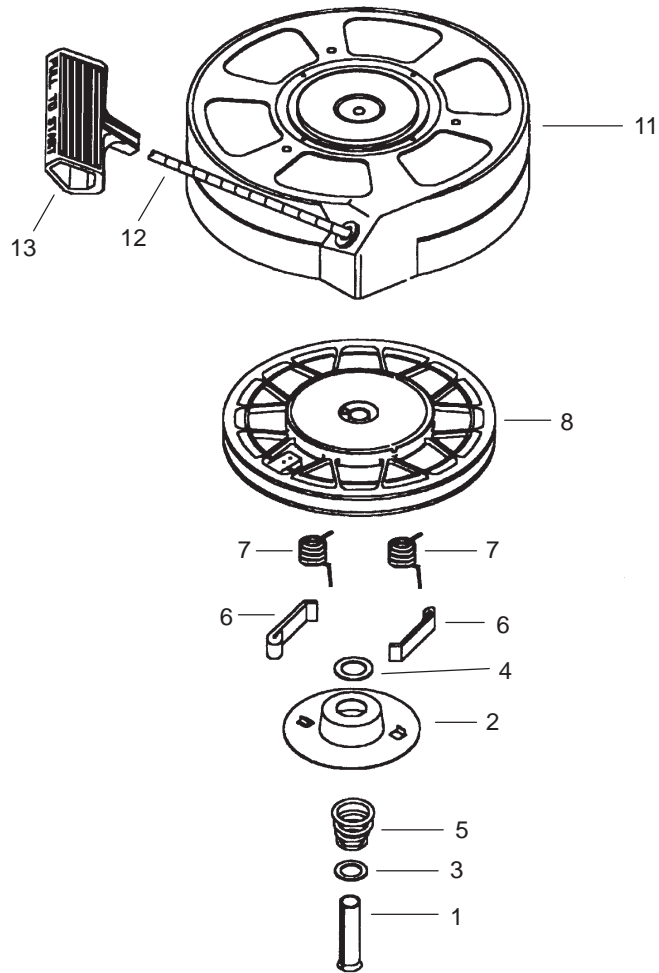

Sheet No.:

Recoil Starter Assembly No. 590702 (Optional) Tecumseh Model LEV120361560B

Ref. No.	Part No.	Qty.	Description
0	590702		Recoil Starter
1	590599A	1	Spring Pin (Incl. 4)
2	590600	1	Washer
3	590696	1	Retainer
4	590601	1	Washer
5	590697	1	Brake Spring
6	590698	2	Starter Dog
7	590699	2	Dog Spring
8	590700	1	Pulley & Rewind Spring Ass'y.
11	590703A	1	Starter Housing Ass'y. (40 degree grommet)
12	590535	1	Starter Rope (98" X 9/64" dia.)
13	590701	1	Starter Handle

Ref. No.	Part No.	Qty.	Description

Obtain parts from local Tecumseh dealer