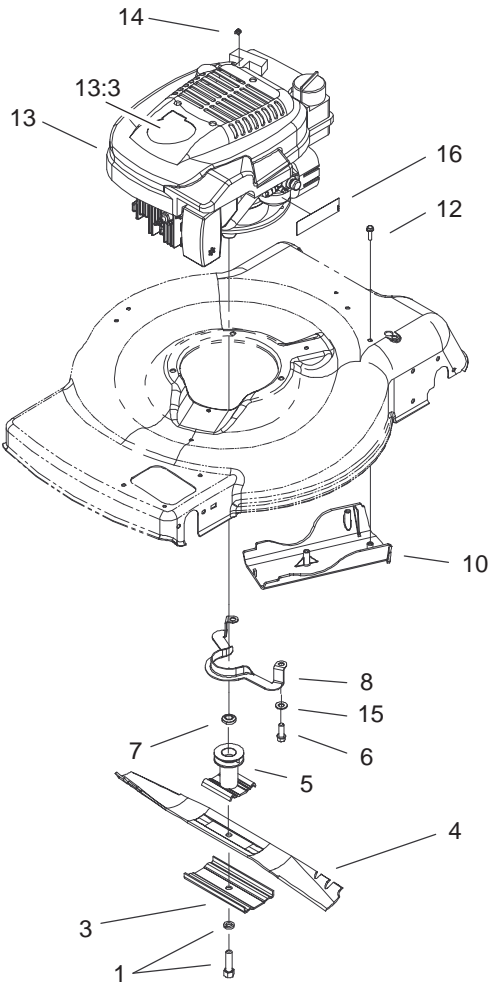

Sheet No.:8

Engine and Blade Assembly

Ref. No.	Part No.	Qty.	Description	Ref. No.	Part No.	Qty.	Description
1	105-8629	1	Kit-Bolt, Blade				
3	105-3029-03	1	Support-Blade				
4	104-8697-03	1	Blade-22 Inch				
5	106-3987	1	Driver-Blade, ASM				
6	95-1726	3	Screw-Taptite W/Patch				
7	105-8619	1	Kit-Spacer, Retainer				
8	105-3030-03	1	Guide-Belt				
10	105-1835	1	Cover-Belt, Rear				
12	46-8091	3	Screw-HWH				
☆13		1	Engine-Tecumseh Lev120-361541b				
☆13		1	Engine-Tecumseh Lev120-361560b				
☆13		1	Engine-Tecumseh Lev120-362003a				
13:3	105-6815	1	Decal-Recoil				
14	92-1701	1	Stop-Rope				
15	3256-24	2	Washer-Flat				
16	105-6832	1	Decal-Primer (only on: 20013)				

☆ Not serviced separately