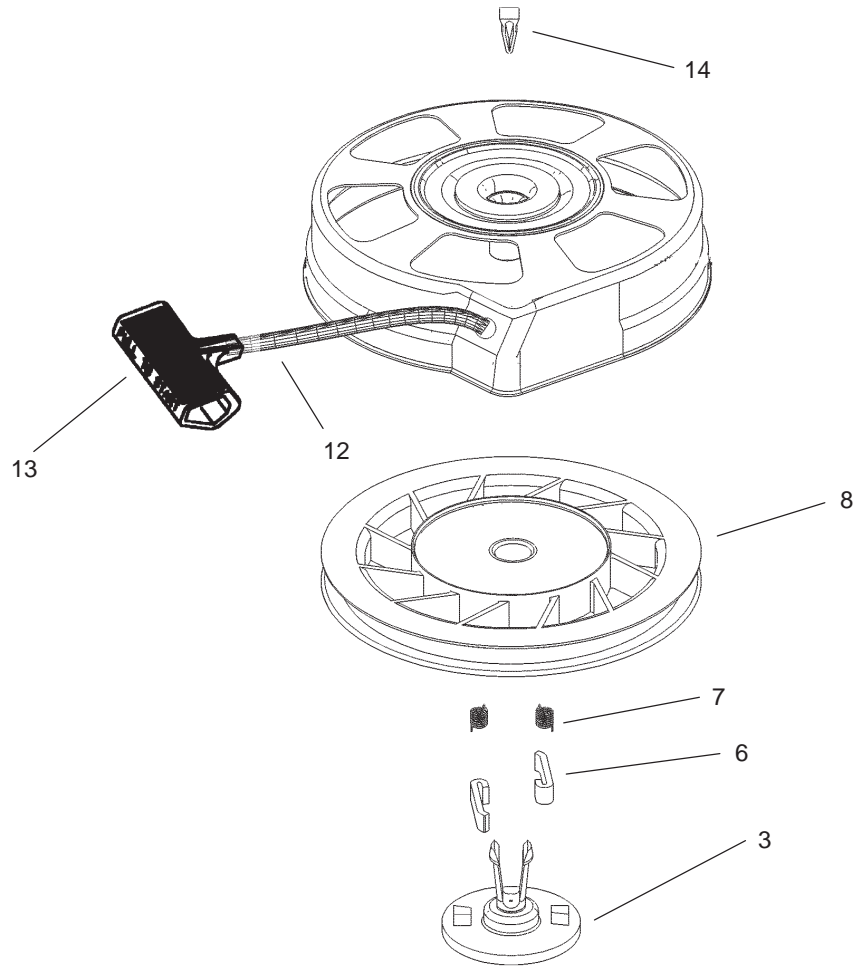

Parts in service assemblies have reference numbers in the form **a:b**. The **a** represents the reference number of the entire service assembly and the **b** represents a sequential number unique to each part within the service assembly.

Ref. No.	Part No.	Qty.	Description

Obtain Parts from Local Tecumseh Dealer

Sheet No.:
T-xxxx

Recoil Starter Assembly No. 590702 (Optional) Tecumseh Model No. LEV120-362003A

Ref. No.	Part No.	Qty.	Description
0	590702	0	Recoil Starter
1	590599A	1	Spring Pin (Incl. 4)
2	590600	1	Washer
3	590696	1	Retainer
4	590601	1	Washer
5	590697	1	Brake Spring
6	590698	2	Starter Dog
7	590699	2	Dog Spring
8	590700	1	Pulley & Rewind Spring Ass'y.
11	590703A	1	Starter Housing Ass'y. (40 degree grommet)
12	590535	1	Starter Rope (98" X 9/64" dia.)
13	590701	1	Starter Handle

Ref. No.	Part No.	Qty.	Description

Obtain Parts from Local Tecumseh Dealer

Sheet No.:
T-xxxx

Recoil Starter Assembly No. 590739 Tecumseh Model No. LEV120-362003A

Ref. No.	Part No.	Qty.	Description
0	590739	1	Rewind Starter
3	590740	1	Retainer
6	590616	2	Starter Dog
7	590617	2	Dog Spring
8	590618A	1	Pulley & Rewind Spring Ass'y
11	590638A	1	Starter Housing Ass'y (40 degree grommet)
12	590535	1	Starter Rope (Length 98" x 9/64" dia.)
13	590701	1	Starter Handle
14	590760	1	Spring Clip