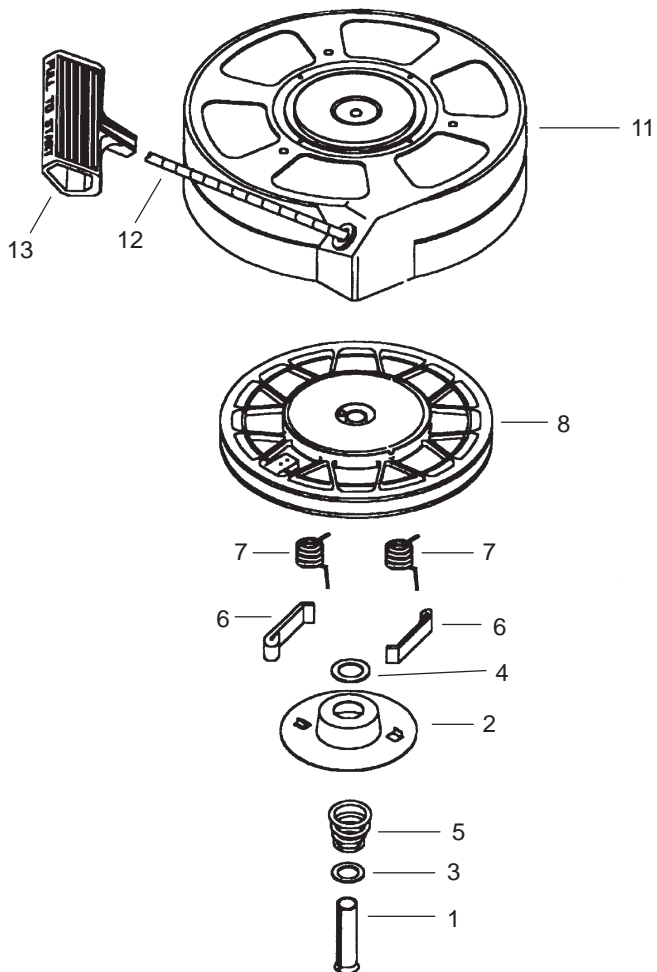

Parts in service assemblies have reference numbers in the form **a:b**. The **a** represents the reference number of the entire service assembly and the **b** represents a sequential number unique to each part within the service assembly.

For example, a wheel assembly might be identified by reference number **6**, the tire by **6:1**, the valve by **6:2**, and the wheel by **6:3**. When you order the assembly identified by reference number **6**, you receive all parts identified by reference numbers **6:1**, **6:2**, and **6:3**. However, you may also order any part individually.

Ref. No.	Part No.	Qty.	Description

Obtain parts from local Tecumseh dealer

* Not illustrated

**Recoil Starter No. 590739
Tecumseh-LEV120-361541B**

Ref. No.	Part No.	Qty.	Description
3	590740	1	Retainer
6	590616	2	Starter Dog
7	590617	2	Dog Spring
8	590618A	1	Pulley & Rewind Spring ASM
11	590638A	1	Starter Housing ASM (40 degree grommet)
12	590535	1	Starter Rope (Length 98" x 9/64" dia.)
13	590701	1	Starter Handle
14	590760	1	Spring Clip

Ref. No.	Part No.	Qty.	Description

Obtain parts from local Tecumseh dealer

Recoil Starter No. 590702 (Optional) Tecumseh-LEV120-361541B

Ref. No.	Part No.	Qty.	Description
1	590599A	1	Spring Pin (Incl. 4)
2	590600	1	Washer
3	590696	1	Retainer
4	590601	2	Washer
5	590697	1	Brake Spring
6	590698	2	Starter Dog
7	590699	2	Dog Spring
8	590700	1	Pulley & Rewind Spring ASM
11	590703A	1	Starter Housing ASM (40 degree grommet)
12	590535	1	Starter Rope (98" X 9/64" dia.)
13	590701	1	Starter Handle