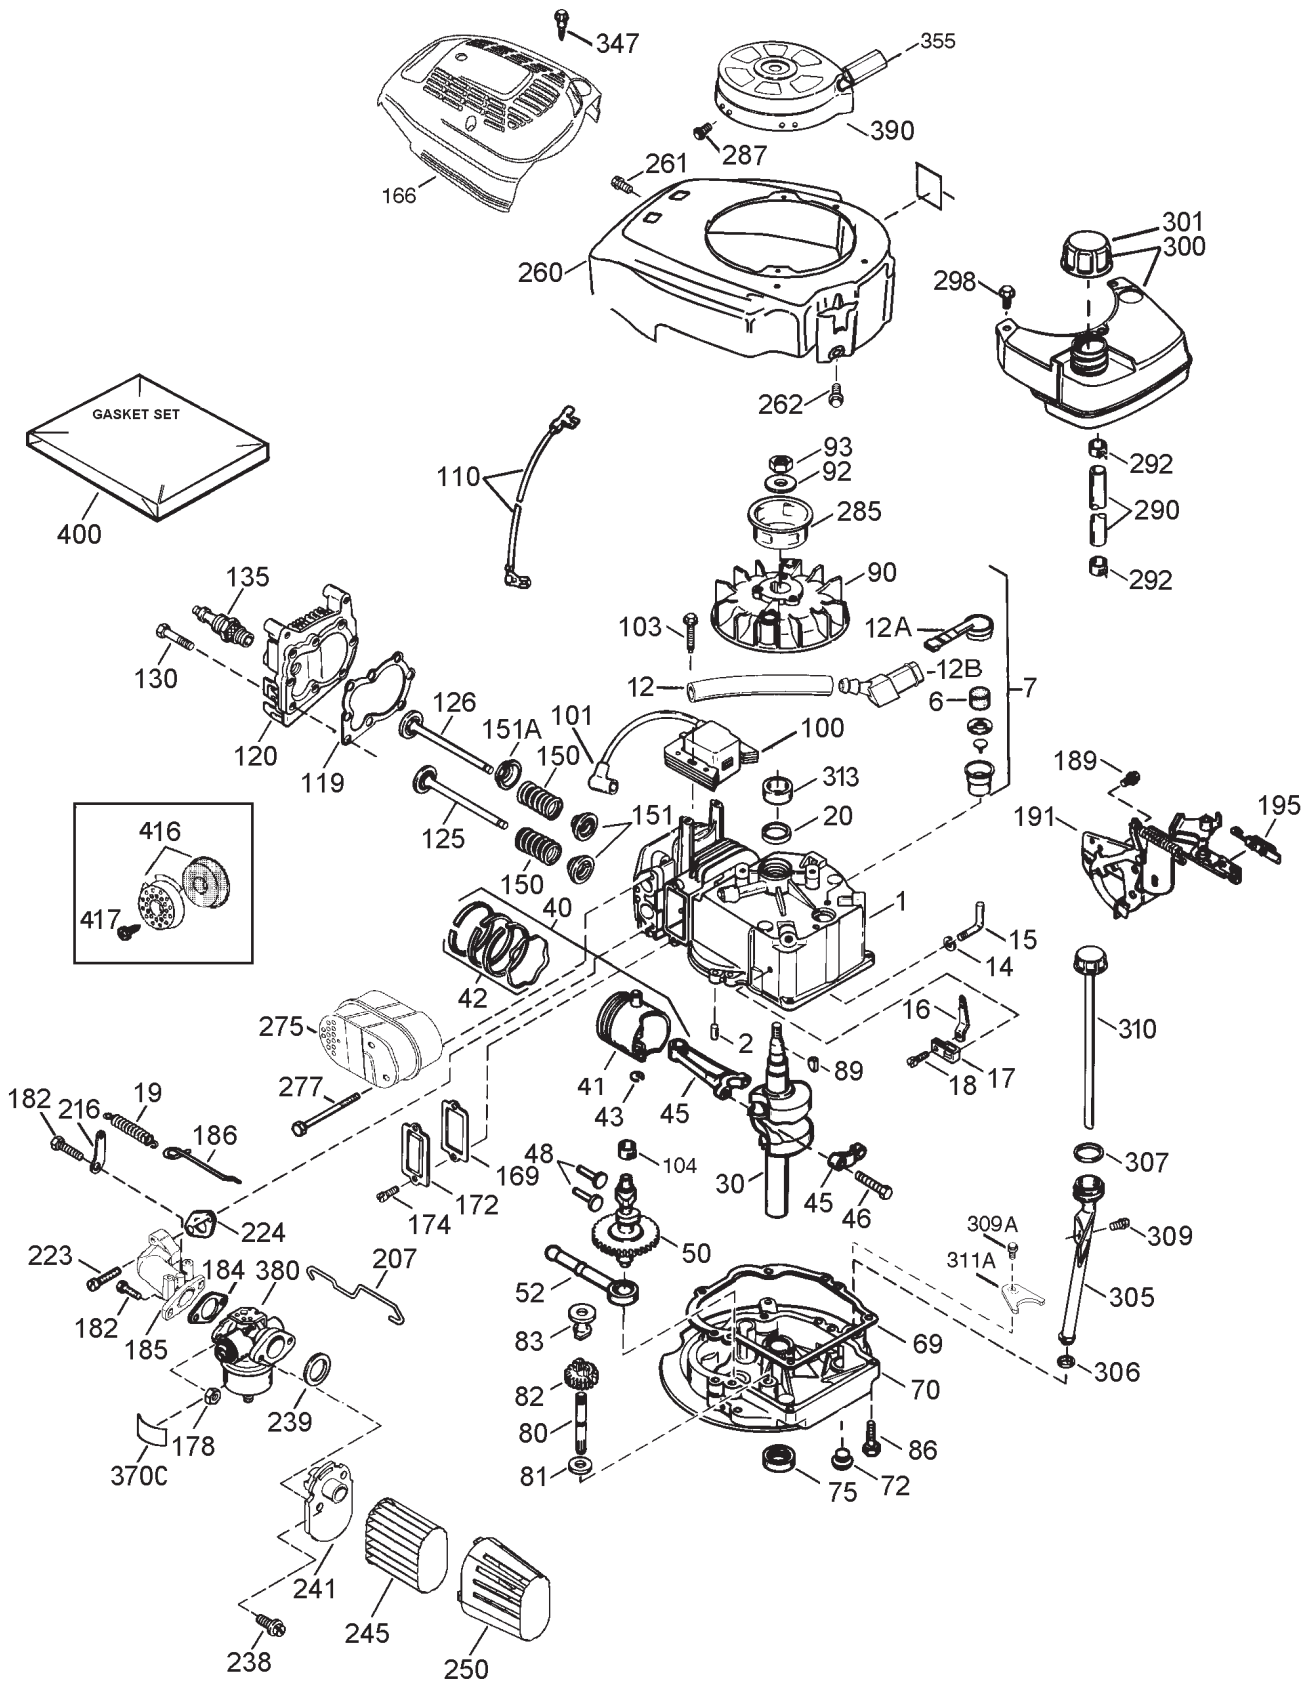

Engine Assembly Tecumseh Model LEV120-361560B

Engine Assembly

Tecumseh Model LEV120-361560B

Ref. No.	Part No.	Qty.	Description	Ref. No.	Part No.	Qty.	Description
0			RPM High 2750 to 3050				15/16"
0	806173		Replacement Engine	104	37480	1	Cam Bushing
0	750876		Shortblock	110	37047	1	Ground Wire
1	37465	1	Cylinder (Incl. 2, 20 & 150)	119	36787	1	Cylinder Head Gasket
2	26727	2	Dowel Pin	120	36825	1	Cylinder Head
6	33734	1	Breather Element	125	36780	1	Exhaust Valve (1/32" OS) (Incl. 151)
7	36557	1	Breather Ass'y. (Incl. 6 & 12A)	125	37288	1	Exhaust Valve (Std.) (Incl. 151)
12	36775	1	Breather Tube	126	37289	1	Intake Valve (Std.) (Incl. 151 & 151A)
12A	36558	1	Breather Cover & Tube (Incl. 12B)	130	6021A	8	Screw, 5/16-18 x 1-7/16"
12B	36694	1	Breather Tube Elbow	135	35395	1	Resistor Spark Plug (RJ19LM)
14	28277	1	Washer	150	31672	2	Valve Spring
15	30589	1	Governor Rod (Incl. 14)	151	31673	2	Valve Spring Cap
16	34839A	1	Governor Lever	151A	40017	1	Intake Valve Seal
17	31335	1	Governor Lever Clamp	166	37694	1	Engine Shroud (Red)
18	651018	1	Screw, T-15, 8-32 x 19/64"	169	36783	1	Valve Cover Gasket
19	36281	1	Extension Spring	172	36784	1	Valve Cover
20	32600	1	Oil Seal	174	30200	2	Screw, 10-24 x 9/16"
30	37692	1	Crankshaft	178	29752	2	Nut & Lock Washer, 1/4-28
40	40027	1	Piston, Pin & Ring Set (Std.)	182	6201	2	Screw, 1/4-28 x 7/8"
41	40042	1	Piston & Pin Ass'y. (Std.) (Incl. 43)	184	26756	1	Carburetor To Intake Pipe Gasket
42	40006	1	Ring Set (Std.)	185	37466	1	Intake Pipe
43	20381	2	Piston Pin Retaining Ring	186	32653	1	Governor Link
45	36777	1	Connecting Rod Ass'y. (Incl. 46)	189	650839	2	Screw, 1/4-20 x 3/8"
46	32610A	2	Connecting Rod Bolt	191	36559A	1	S.E. Brake Bracket (Incl. 195)
48	27241	2	Valve Lifter	195	610973	1	Terminal
50	37460	1	Camshaft Exhaust (MCR) (Incl. 104)	207	34336A	1	Throttle Link
52	29914	1	Oil Pump Ass'y.	216	33086	1	R.P.M. Adjusting Lever
69	37609	1	Mounting Flange Gasket	223	650451	2	Screw, 1/4-20 x 1"
70	37608	1	Mounting Flange (Incl. 72-83,306,309A & 311A)	224	36786	1	Intake Pipe Gasket
72	37614	1	Oil Drain Plug	238	650932	2	Screw, 10-32 x 49/64"
75	27897	1	Oil Seal	239	34338	1	Air Cleaner Gasket
80	30574A	1	Governor Shaft	241	36919	1	Air Cleaner Collar
81	30590A	1	Washer	245	36905	1	Air Cleaner Filter
82	30591	1	Governor Gear Ass'y. (Incl. 81)	250	37122	1	Air Cleaner Cover
83	30588A	1	Governor Spool	260	37696	1	Blower Housing
86	650488	6	Screw, 1/4-20 x	261	30200	2	Screw, 10-24 x 9/16"
89	611004	1	Flywheel Key	262	650831	2	Screw, 1/4-20 x 1/2"
90	611112	1	Flywheel	275	37498	1	Muffler
92	650815	1	Belleville Washer	277	650988	2	Screw, 1/4-20 x 2-9/32"
93	650816	1	Flywheel Nut	285	35000A	1	Starter Cup
100	34443C	1	Solid State Ignition	287	650926	2	Screw, 8-32 x 21/64"
101	610118	1	Spark Plug Cover	290	29774	1	Fuel Line (4.88")
103	651007	2	Screw, T-15, 10-24 x	292	26460	2	Fuel Line Clamp
				300	35586A	1	Fuel Tank (Incl. 292 & 301)
				301	36246	1	Fuel Cap Ass'y
				305	35647A	1	Oil Fill Tube (Incl. 306)
				306	37610	1	"O"-Ring
				307	35499	1	"O"-Ring

Obtain parts from local Tecumseh dealer