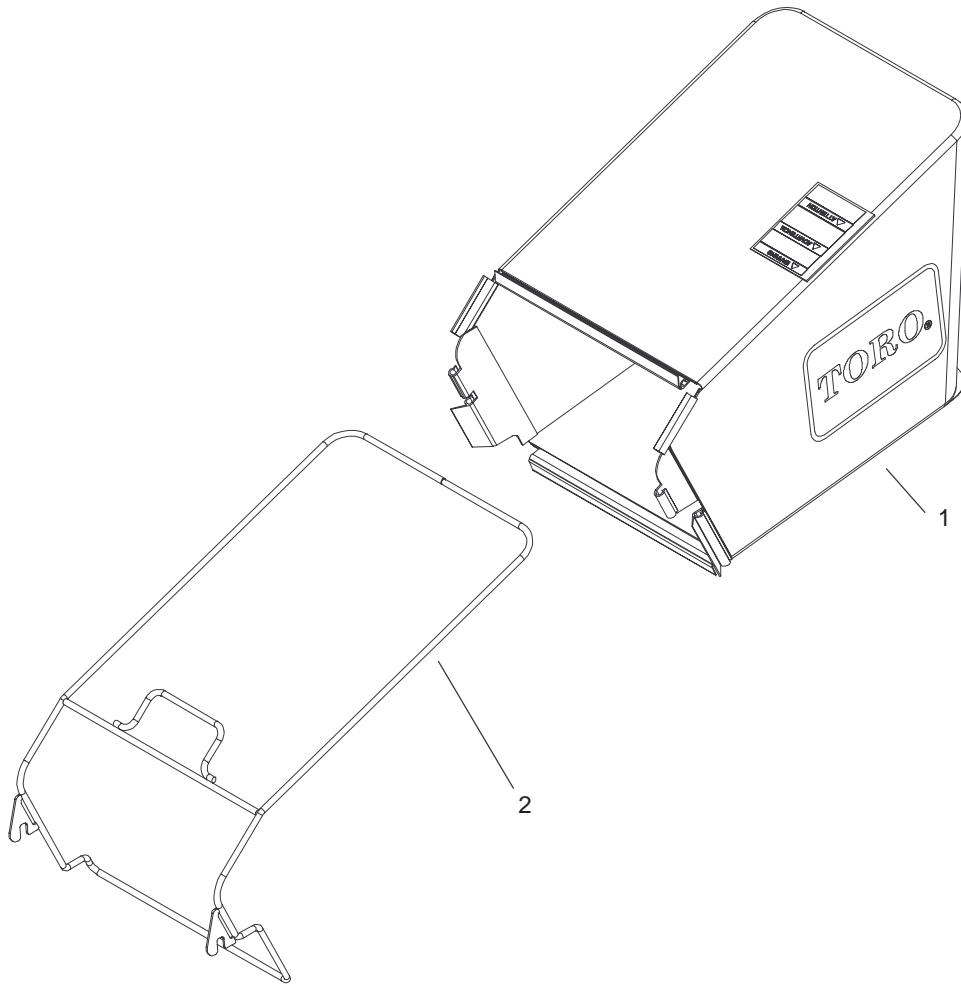

Sheet No.:12

Rear Bag Assembly

Ref. No.	Part No.	Qty.	Description
1	105-3011	1	Grass Bag ASM
2	105-6831-03	1	Brace Bag Frame ASM

Ref. No.	Part No.	Qty.	Description