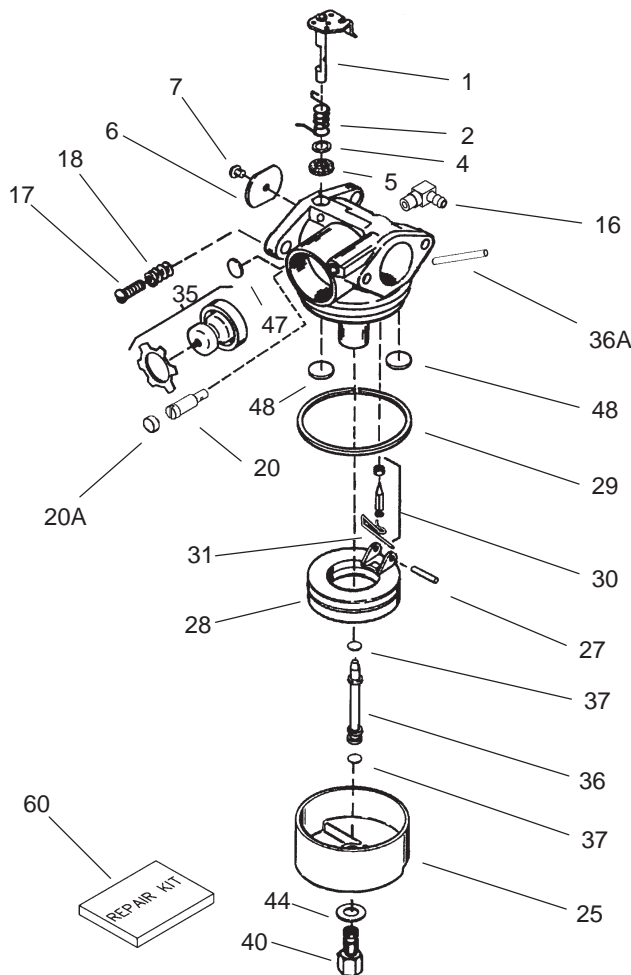

Parts in service assemblies have reference numbers in the form **a:b**. The **a** represents the reference number of the entire service assembly and the **b** represents a sequential number unique to each part within the service assembly.

For example, a wheel assembly might be identified by reference number **6**, the tire by **6:1**, the valve by **6:2**, and the wheel by **6:3**. When you order the assembly identified by reference number **6**, you receive all parts identified by reference numbers **6:1**, **6:2**, and **6:3**. However, you may also order any part individually.

Ref. No.	Part No.	Qty.	Description

Obtain Parts from Local Tecumseh Dealer

Sheet No.:
T-xxxx

Recoil Starter Assembly No. 590739 Tecumseh Model No. LEV120-362003A

Ref. No.	Part No.	Qty.	Description
0	590739	1	Rewind Starter
3	590740	1	Retainer
6	590616	2	Starter Dog
7	590617	2	Dog Spring
8	590618A	1	Pulley & Rewind Spring Ass'y
11	590638A	1	Starter Housing Ass'y (40 degree grommet)
12	590535	1	Starter Rope (Length 98" x 9/64" dia.)
13	590701	1	Starter Handle
14	590760	1	Spring Clip

Ref. No.	Part No.	Qty.	Description

Obtain Parts from Local Tecumseh Dealer

Sheet No.:
T-xxxx

Carburetor Assembly No. 640303 Tecumseh Model No. LEV120-362003A

Ref. No.	Part No.	Qty.	Description
0	640303	1	Carburetor (Incl. 184 of Engine Parts List)
1	631615	1	Throttle Shaft & Lever Assembly
2	631767	1	Throttle Return Spring
*4	631184	1	Dust Seal Washer
*5	631183	1	Dust Seal
6	640070	1	Throttle Shutter
*7	650506	1	Shutter Screw
16	631807	1	Fuel Fitting
17	651025	1	Throttle Crack Screw/Idle Speed Screw
18	630766	1	Tension Spring
20	640018	1	Idle Restrictor Screw
* 20A	640200	1	Idle Restrictor Screw Cap
25	631867	1	Float Bowl
*27	631024	1	Float Shaft
28	632802	1	Float (Plastic)
*29	631028	1	Float Bowl O-Ring
*30	632807	1	Inlet Needle, Seat, & Clip (Incl. 31)