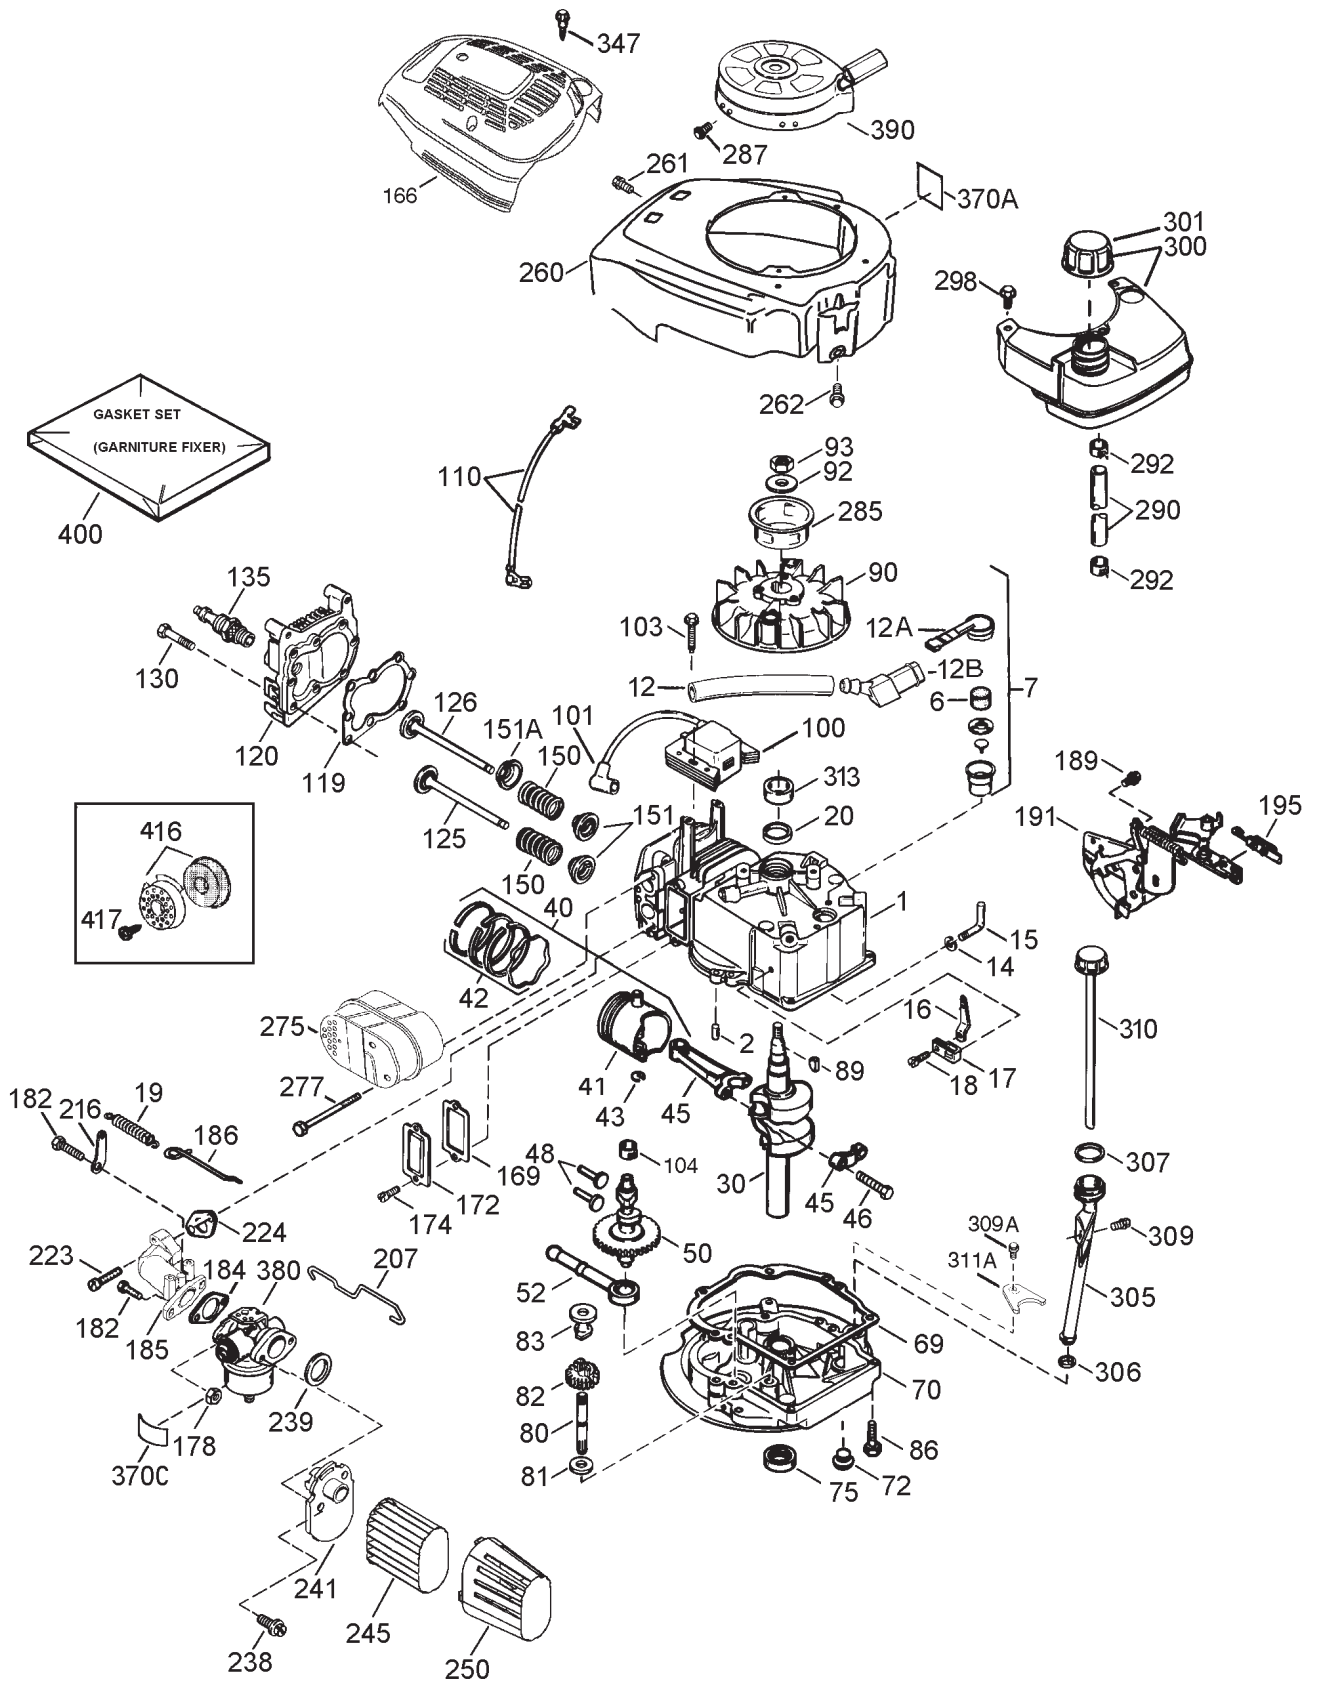

Engine Assembly Tecumseh-LEV120-361541B

Engine Assembly Tecumseh-LEV120-361541B

Ref. No.	Part No.	Qty.	Description
1	37265	1	Cylinder (Incl. 2,20 & 150)
2	26727	2	Dowel Pin
6	33734	1	Breather Element
7	36557	1	Breather Body ASM (Incl. 6 & 12A)
12	36775	1	Breather Tube
12A	36558	1	Breather Cover & Tube
12B	36694	1	Breather Tube Elbow
14	28277	1	Washer
15	30589	1	Governor Rod (Incl. 14)
16	34839A	1	Governor Lever
17	31335	1	Governor Lever Clamp
18	651018	1	Screw, Torx T-15
19	36281	1	Extension Spring
20	32600	1	Oil Seal
30	37692	1	Crankshaft
40	40027	1	Piston, Pin & Ring Set (Std.)
41	40042	1	Piston & Pin ASM (Std.) (Incl. 43)
42	40006	1	Ring Set (Std.)
42	40007	1	Ring Set (.010" OS)
43	20381	2	Piston Pin Retaining Ring
45	36777	1	Connecting Rod ASM (Incl. 46)
46	32610A	2	Connecting Rod Bolt
48	27241	2	Valve Lifter
50	37460	1	Camshaft Exhaust(MCR)
52	29914	1	Oil Pump ASM
69	37609	1	Mounting Flange Gasket
70	37608	1	Mounting Flange (Incl. 72 thru 83)
72	37614	1	Oil Drain Plug
75	27897	1	Oil Seal
80	30574A	1	Governor Shaft
81	30590A	1	Washer
82	30591	1	Governor Gear ASM (Incl. 81)
83	30588A	1	Governor Spool
86	650488	6	Screw
89	611004	1	Flywheel Key
90	611112	1	Flywheel
92	650815	1	Belleville Washer
93	650816	1	Flywheel Nut
100	34443C	1	Solid State Ignition
101	610118	1	Spark Plug Cover
103	651007	2	Screw, Torx T-15
104	37480	1	Cam Bearing Bushing
110	37047	1	Ground Wire
119	36787	1	Cylinder Head Gasket
120	36825	1	Cylinder Head
125	36780	1	Exhaust Valve (1/32" OS) (Incl. 151)

Ref. No.	Part No.	Qty.	Description
126	37289	1	Intake Valve (Std.) (Incl. 151)
130	6021A	6	Screw
135	35395	1	Resistor Spark Plug (RJ19LM)
150	31672	2	Valve Spring
151	31673	2	Valve Spring Cap
151A	40017	1	Intake Valve Seal
166	37694	1	Engine Shroud
169	36783	1	Valve Cover Gasket
172	36784	1	Valve Cover
174	30200	2	Screw
178	29752	2	Nut & Lock Washer
182	6201	2	Screw
184	26756	1	Carburetor To Intake Pipe Gasket
185	37466	1	Intake Pipe
186	32653	1	Governor Link
189	650839	2	Screw
191	36559A	1	S.E. Brake Bracket (Incl. 195)
195	610973	1	Terminal
207	34336	1	Throttle Link
216	33086	1	R.P.M. Adjusting Lever
223	650451	2	Screw
224	36786	1	Intake Pipe Gasket
238	650932	2	Screw
239	34338	1	Air Cleaner Gasket
241	36919	1	Air Cleaner Vollar
245	36905	1	Air Cleaner Filter
250	37122	1	Air Cleaner Cover
260	37696	1	Blower Housing
261	30200	2	Screw
262	650831	2	Screw
263A	36758	1	Starter Grill
275	37498	1	Muffler
277	650988	2	Screw
285	35000A	1	Starter Cup
287	650926	2	Screw
290	29774	1	Fuel Line
292	26460	2	Fuel Line Clamp
298	28763	3	Screw
300	35586	1	Fuel Tank (Incl. 292 & 301)
301	36246	1	Fuel Cap
305	35647	1	Oil Fill Tube
306	37610	1	"O"-Ring
307	35499	1	"O"-Ring
309	650562	1	Screw
309A	650783	1	Screw
310	35648	1	Dipstick
311A	37611	1	Hold Down Bracket
313	34080	1	Spacer
347	650898A	1	Screw
370A	36261	1	Lubrication Decal
370C	37695	1	Primer Decal (3X)

Obtain parts from local Tecumseh dealer