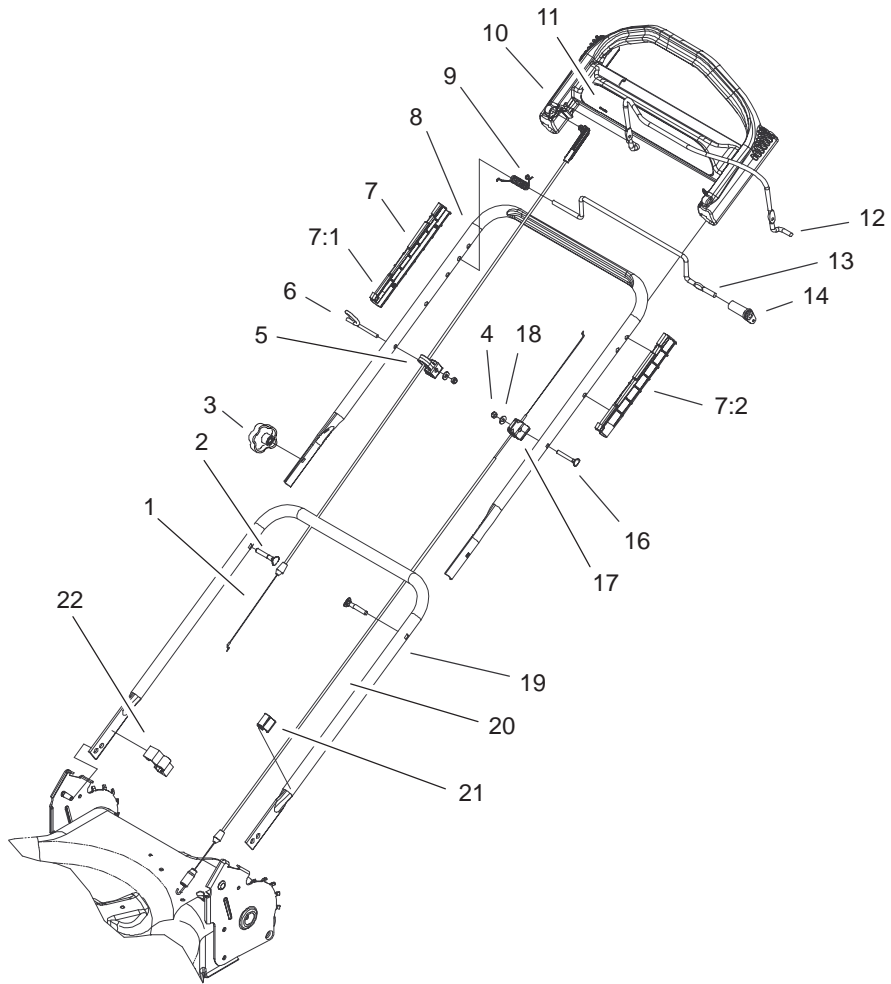

Ref. No.	Part No.	Qty.	Description

Sheet No.:7

Rear Axle and Transmission Assembly

Ref. No.	Part No.	Qty.	Description
1	614650	2	Bolt-Shoulder
2	105-3036	2	Wheel Gear ASM
2:3:1	27-6250	2	Bushing
3	65-2720	4	Ring-Klip
4	105-3040	2	Gear-Pinion, 15t
5	614426	2	Washer-Stepped
6	105-6840	6	Washer-Thrust
7	105-1838	2	Cover-Wheel
8	32151-36	2	Ring-Retaining
9	105-1819	2	Arm-Pivot, Rear
10	105-1809	2	Arm-Spring
11	105-3042	2	Knob-Lever, HOC
12	104-8698	2	Retainer-Bearing,HOC
13	104-8699	2	Bearing-Ball, Unground
14	39-9650	2	Spring-Compression
15	612066	2	Key
16	106-3956	1	Transmission ASM, Rwd
17	105-6814	1	Washer-Shield
18	105-1832-03	1	Bracket-Pivot
19	32144-4	2	Screw-HWH
20	92-5791	1	Spacer
21	100-1176	2	Pulley-Half
22	91-2258	1	V-Belt
23	3256-24	1	Washer-Flat

Transmission Assembly No. 106-3956

Ref. No.	Part No.	Qty.	Description
1	32144-4	4	Screw-HWH
2	105-6817	1	Pin-Groove
3	36-4780	1	Washer
4	92-5790	1	Pinion
5	100-1048	1	Bearing-Ball
6	104-8671	1	Gear-Bevel, 37t
7	106-3957	1	Shaft-Output
8	104-8673	2	Bushing-Shaft, Output
9	104-8674	1	Gearcase-Upper
10	104-8675-03	1	Cover-Gearcase
11	105-6839	1	Gasket-Gearcase

☆ Not serviced separately

Sheet No.:10

Handle Assembly

Ref. No.	Part No.	Qty.	Description
1	104-8676	1	Cable-Brake
2	92-2260	2	Screw-Handle
3	106-4161	2	Knob-Handle
4	3296-73	2	Nut-Lock, NI
5	99-5239	1	Anchor-Cable
6	105-3049	1	Guide-Rope
7	105-8593	1	Kit-Handle Guides
☆7:1		1	Guide-RH
☆7:2		1	Guide-LH
8	104-8680-05	1	Handle-Upper
9	104-8690	1	Spring-Torsion
10	104-8678	1	Handle-Personal Pace
11	105-3033	1	Decal-Control Handle
12	104-8679-03	1	Bail-Brake
13	99-1588	1	Bar-Control, Traction
14	99-1589	1	Lever-Traction
16	95-4453	1	Screw-Handle
17	92-7729	1	Anchor-Upper, Cable
18	3256-1	2	Washer-Flat
19	105-1831-05	1	Handle-Lower
20	105-1844	1	Cable-Traction
21	105-6813	1	Retainer-Cable
22	105-6830	1	Guide-Cable