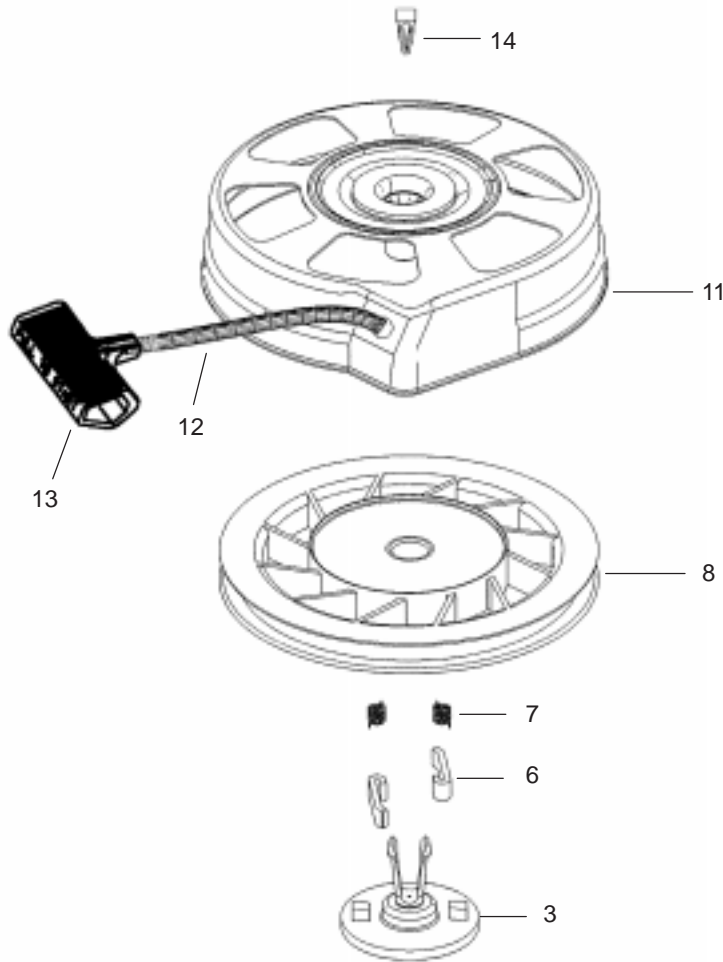

Obtain parts from local Tecumseh dealer

Engine Assembly Tecumseh-LEV120-361541B (Continued)

Ref. No.	Part No.	Qty.	Description
380	640303	1	Carburetor (Incl. 184)
390	590739	1	Rewind Starter
400	37613	1	Gasket Set
416	36085	1	Spark Arrestor Kit (Incl. 417) (Optional)
417	650760	1	Screw
*	750876	1	Shortblock

Ref. No.	Part No.	Qty.	Description

Obtain parts from local Tecumseh dealer

* Not illustrated

**Recoil Starter No. 590739
Tecumseh-LEV120-361541B**

Ref. No.	Part No.	Qty.	Description
3	590740	1	Retainer
6	590616	2	Starter Dog
7	590617	2	Dog Spring
8	590618A	1	Pulley & Rewind Spring ASM
11	590638A	1	Starter Housing ASM (40 degree grommet)
12	590535	1	Starter Rope (Length 98" x 9/64" dia.)
13	590701	1	Starter Handle
14	590760	1	Spring Clip