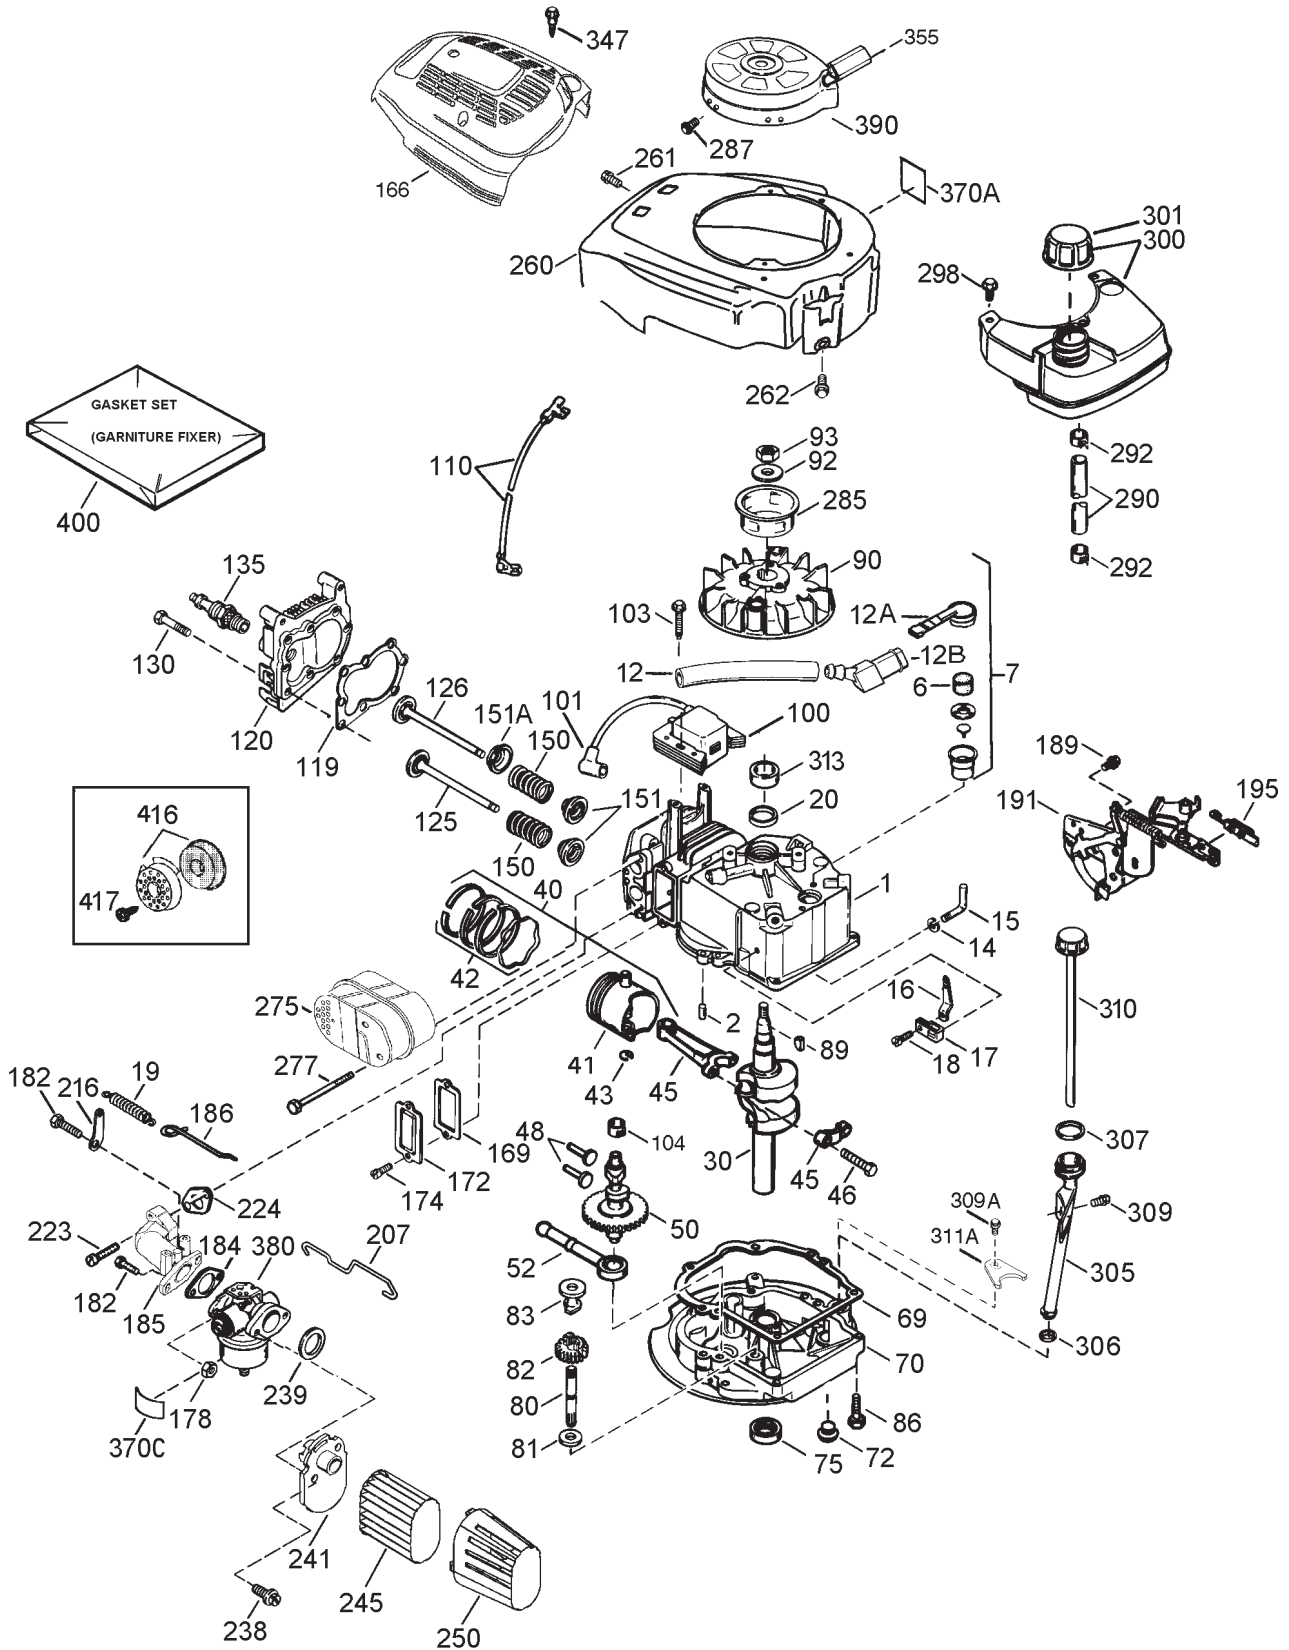

Engine Assembly Tecumseh Model No. LEV120-362003A

Engine Assembly

Tecumseh Model No. LEV120-362003A

Ref. No.	Part No.	Qty.	Description	Ref. No.	Part No.	Qty.	Description
0		0	RPM High 2750 to 3050	110	37047	1	Ground Wire
1	37465	1	Cylinder (Incl. 2, 20 & 150)	*119	36787	1	Cylinder Head Gasket
2	26727	2	Dowel Pin	120	36825	1	Cylinder Head
6	33734	1	Breather Element	125	36780	1	Exhaust Valve (1/32" OS) (Incl. 151)
7	36557	1	Breather Ass'y. (Incl. 6 & 12A)	125	37288	1	Exhaust Valve (Std.) (Incl. 151)
12	36775	1	Breather Tube	126	37289	1	Intake Valve (Std.)(Incl. 151 & 151A)
12A	36558	1	Breather Cover & Tube (Incl. 12B)	130	6021A	8	Screw, 5/16-18 x 1-7/16"
12B	36694	1	Breather Tube Elbow	135	35395	1	Resistor Spark Plug (RJ19LM)
14	28277	1	Washer	150	31672	2	Valve Spring
15	30589	1	Governor Rod (Incl. 14)	151	31673	2	Valve Spring Cap
16	34839A	1	Governor Lever	151A	40017	1	Intake Valve Seal
17	31335	1	Governor Lever Clamp	166	37694	1	Engine Shroud (Red)
18	651018	1	Screw, T-15, 8-32 x 19/64"	*169	36783	1	Valve Cover Gasket
19	36281	1	Extension Spring	172	36784	1	Valve Cover
20	32600	1	Oil Seal	174	30200	2	Screw, 10-24 x 9/16"
30	37692	1	Crankshaft	178	29752	2	Nut & Lock Washer, 1/4-28
40	40027	1	Piston, Pin & Ring Set (Std.)	182	6201	2	Screw, 1/4-28 x 7/8"
41	40042	1	Piston & Pin Ass'y. (Std.) (Incl. 43)	*184	26756	1	Carburetor To Intake Pipe Gasket
42	40006	1	Ring Set (Std.)	185	37466	1	Intake Pipe
43	20381	2	Piston Pin Retaining Ring	186	32653	1	Governor Link
45	36777	1	Connecting Rod Ass'y. (Incl. 46)	189	650839	2	Screw, 1/4-20 x 3/8"
46	32610A	2	Connecting Rod Bolt	191	36559A	1	S.E. Brake Bracket (Incl. 195)
48	27241	2	Valve Lifter	195	610973	1	Terminal
50	37460	1	Camshaft (Exhaust MCR) (Inc. 104)	207	34336A	1	Throttle Link
52	29914	1	Oil Pump Ass'y	216	33086	1	R.P.M. Adjusting Lever
*69	37609	1	Mounting Flange Gasket	223	650451	2	Screw, 1/4-20 x 1"
70	37608	1	Mounting Flange (Incl. 72-83,306,309A & 311A)	*224	36786	1	Intake Pipe Gasket
72	37614	1	Oil Drain Plug	238	650932	2	Screw, 10-32 x 49/64"
75	27897	1	Oil Seal	*239	34338	1	Air Cleaner Gasket
80	30574A	1	Governor Shaft	241	36919	1	Air Cleaner Collar
81	30590A	1	Washer	245	36905	1	Air Cleaner Filter
82	30591	1	Governor Gear Ass'y. (Incl. 81)	250	37122	1	Air Cleaner Cover
83	30588A	1	Governor Spool	260	37696A	1	Blower Housing
86	650488	6	Screw, 1/4-20 x 1-1/4"	261	30200	2	Screw, 10-24 x 9/16"
89	611004	1	Flywheel Key	262	650831	2	Screw, 1/4-20 x 1/2"
90	611112	1	Flywheel	275	37498	1	Muffler
92	650815	1	Belleville Washer	277	650988	2	Screw, 1/4-20 x 2-9/32"
93	650816	1	Flywheel Nut	285	35000A	1	Starter Cup
100	34443C	1	Solid State Ignition	287	650926	2	Screw, 8-32 x 21/64"
101	610118	1	Spark Plug Cover	290	29774	1	Fuel Line
103	651007	2	Screw, T-15, 10-24 x 15/16"	292	26460	2	Fuel Line Clamp
104	37480	1	Cam Bushing	300	35586A	1	Fuel Tank (Incl. 292 & 301)
				301	36246	1	Fuel Cap Ass'y
				305	35647	1	Oil Fill Tube
				*306	37610	1	"O"-Ring
				307	35499	1	"O"-Ring
				309	650562	1	Screw, 10-32 x 1/2"
				309A	650783	1	Screw, 10-24 x 3/4"

Obtain Parts from Local Tecumseh Dealer. * Included in Repair Kit No. 632809