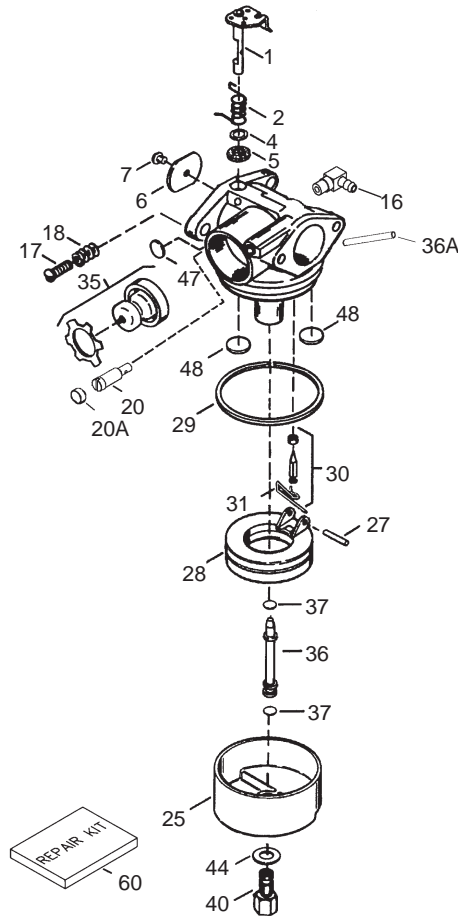

Transmission Assembly No. 106-3956

Ref. No.	Part No.	Qty.	Description
1	32144-4	4	Screw-HWH
2	105-6817	1	Pin-Groove
3	36-4780	1	Washer
4	92-5790	1	Pinion
5	100-1048	1	Bearing-Ball
6	104-8671	1	Gear-Bevel, 37t
7	106-3957	1	Shaft-Output
8	104-8673	2	Bushing-Shaft, Output
9	104-8674	1	Gearcase-Upper
10	104-8675-03	1	Cover-Gearcase
11	105-6839	1	Gasket-Gearcase

☆ Not serviced separately

Sheet No.:10

Handle Assembly

Ref. No.	Part No.	Qty.	Description
1	104-8676	1	Cable-Brake
2	92-2260	2	Screw-Handle
3	106-4161	2	Knob-Handle
4	3296-73	2	Nut-Lock, NI
5	99-5239	1	Anchor-Cable
6	105-3049	1	Guide-Rope
7	105-8593	1	Kit-Handle Guides
☆7:1		1	Guide-RH
☆7:2		1	Guide-LH
8	104-8680-05	1	Handle-Upper
9	104-8690	1	Spring-Torsion
10	104-8678	1	Handle-Personal Pace
11	105-3033	1	Decal-Control Handle
12	104-8679-03	1	Bail-Brake
13	99-1588	1	Bar-Control, Traction
14	99-1589	1	Lever-Traction
16	95-4453	1	Screw-Handle
17	92-7729	1	Anchor-Upper, Cable
18	3256-1	2	Washer-Flat
19	105-1831-05	1	Handle-Lower
20	105-1844	1	Cable-Traction
21	105-6813	1	Retainer-Cable
22	105-6830	1	Guide-Cable

Carburetor No. 640303 Tecumseh-LEV120-361541B

Ref. No.	Part No.	Qty.	Description
1	631615	1	Throttle Shaft & Lever Assembly
2	631767	1	Throttle Return Spring
4	631184	1	Dust Seal Washer
5	631183	1	Dust Seal (Throttle)
6	640070	1	Throttle Shutter
7	650506	1	Shutter Screw
16	631807	1	Fuel Fitting
17	651025	1	Throttle Crack Screw/Idle Speed Screw
18	630766	1	Tension Spring
20	640018	1	Idle Restrictor Screw
20A	640200	1	Idle Restrictor Screw Cap
25	631867	1	Float Bowl
27	631024	1	Float Shaft
28	632765	1	Float (Plastic)
29	631028	1	Float Bowl "O" Ring
30	631021	1	Inlet Needle, Seat, & Clip (Incl. 31)
31	631022	1	Spring Clip
35	640259	1	Primer Bulb/Retainer Ring