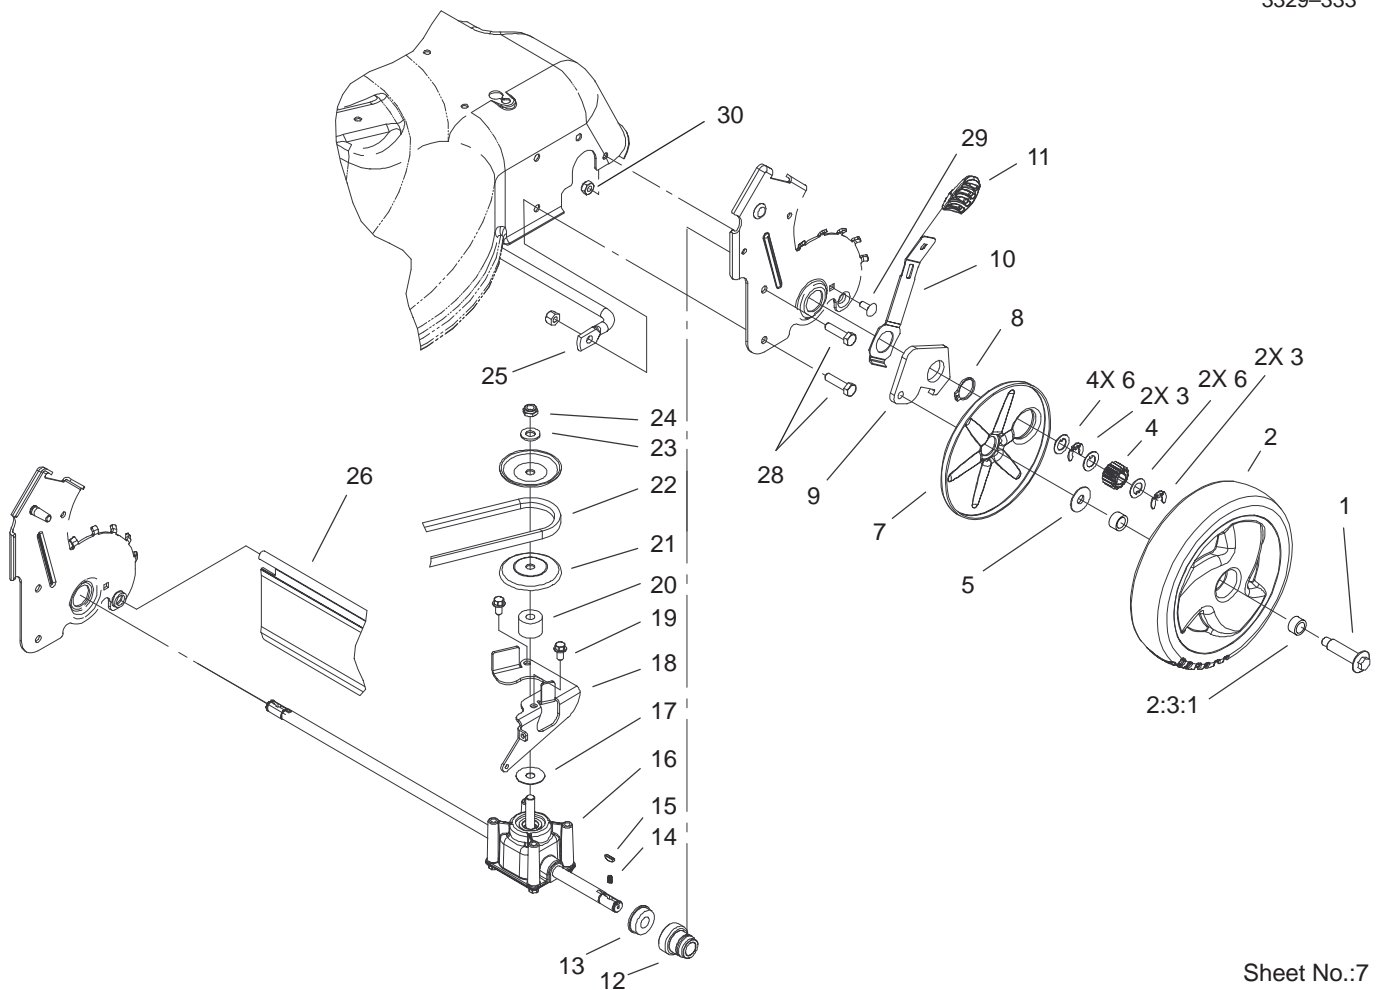

Sheet No.:7

Rear Axle and Transmission Assembly

Ref. No.	Part No.	Qty.	Description
1	614650	2	Bolt-Shoulder
2	105-3036	2	Wheel Gear ASM
2:3:1	27-6250	2	Bushing
3	65-2720	4	Ring-Klip
4	105-3040	2	Gear-Pinion, 15t
5	614426	2	Washer-Stepped
6	105-6840	6	Washer-Thrust
7	105-1838	2	Cover-Wheel
8	32151-36	2	Ring-Retaining
9	105-1819	2	Arm-Pivot, Rear
10	105-1809	2	Arm-Spring
11	105-3042	2	Knob-Lever, HOC
12	104-8698	2	Retainer-Bearing,HOC
13	104-8699	2	Bearing-Ball, Unground
14	39-9650	2	Spring-Compression
15	612066	2	Key
16	106-3956	1	Transmission ASM, Rwd
17	105-6814	1	Washer-Shield
18	105-1832-03	1	Bracket-Pivot
19	32144-4	2	Screw-HWH
20	92-5791	1	Spacer
21	100-1176	2	Pulley-Half
22	91-2258	1	V-Belt
23	3256-24	1	Washer-Flat

Ref. No.	Part No.	Qty.	Description
24	3296-5	1	Nut-Lock, NI
25	105-1811	1	Brace-HOC Plate
26	105-1843	1	Shield-Trailing
28	322-6	4	Screw-HH
29	3229-11	2	Screw-CARR
30	3296-16	2	Nut-Lock, NI