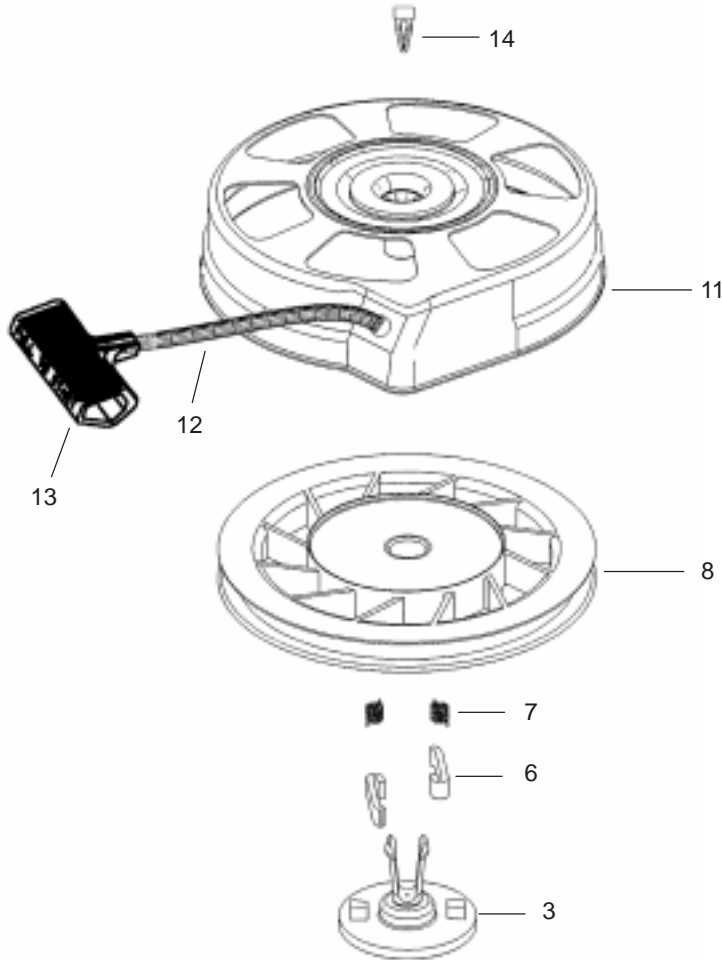

Parts in service assemblies have reference numbers in the form **a:b**. The **a** represents the reference number of the entire service assembly and the **b** represents a sequential number unique to each part within the service assembly.

Ref. No.	Part No.	Qty.	Description
----------	----------	------	-------------

Obtain parts from local Tecumseh dealer

Sheet No.:

Carburetor Assembly No. 640303 Tecumseh Model LEV120-361560B

Ref. No.	Part No.	Qty.	Description	Ref. No.	Part No.	Qty.	Description
0	640303	1	Carburetor (Incl. 184 of Engine Parts List)	35	640259	1	Primer Bulb(Red)/Retainer Ring
1	631615	1	Throttle Shaft & Lever Assembly	36	640019	1	Main Nozzle Tube
2	631767	1	Throttle Return Spring	36A	632766	1	Bowl Vent Tube Extension
4	631184	1	Dust Seal Washer	37	632547	2	O-Ring, Main Nozzle Tube
5	631183	1	Dust Seal	40	640087	1	High Speed Bowl Nut
6	640070	1	Throttle Shutter	44	27110A	1	Bowl Nut Washer
7	650506	1	Shutter Screw	47	630748	1	Welch Plug, Idle Mixture Well
16	631807	1	Fuel Fitting	48	631027	2	Welch Plug, Atmospheric Vent
17	651025	1	Throttle Crack Screw/Idle Speed Screw	60	632809	1	Repair kit (Incl. Items Marked PK in Notes)
18	630766	1	Tension Spring				
20	640018	1	Idle Restrictor Screw				
20A	640200	1	Idle Restrictor Screw Cap				
25	631867	1	Float Bowl				
27	631024	1	Float Shaft				
28	632802	1	Float (Plastic)				
29	631028	1	Float Bowl O-Ring				
30	632807	1	Inlet Needle, Seat, & Clip (Incl. 31)				
31	631022	1	Spring Clip				

Obtain parts from local Tecumseh dealer

Sheet No.:

**Recoil Starter Assembly No. 590739
Tecumseh Model LEV120-361560B**

Ref. No.	Part No.	Qty.	Description
0	590739	1	Rewind Starter
3	590740	1	Retainer
6	590616	2	Starter Dog
7	590617	2	Dog Spring
8	590618A	1	Pulley & Rewind Spring Ass'y
11	590638A	1	Starter Housing Ass'y (40 degree grommet)
12	590535	1	Starter Rope (Length 98" x 9/64" dia.)
13	590701	1	Starter Handle
14	590760	1	Spring Clip