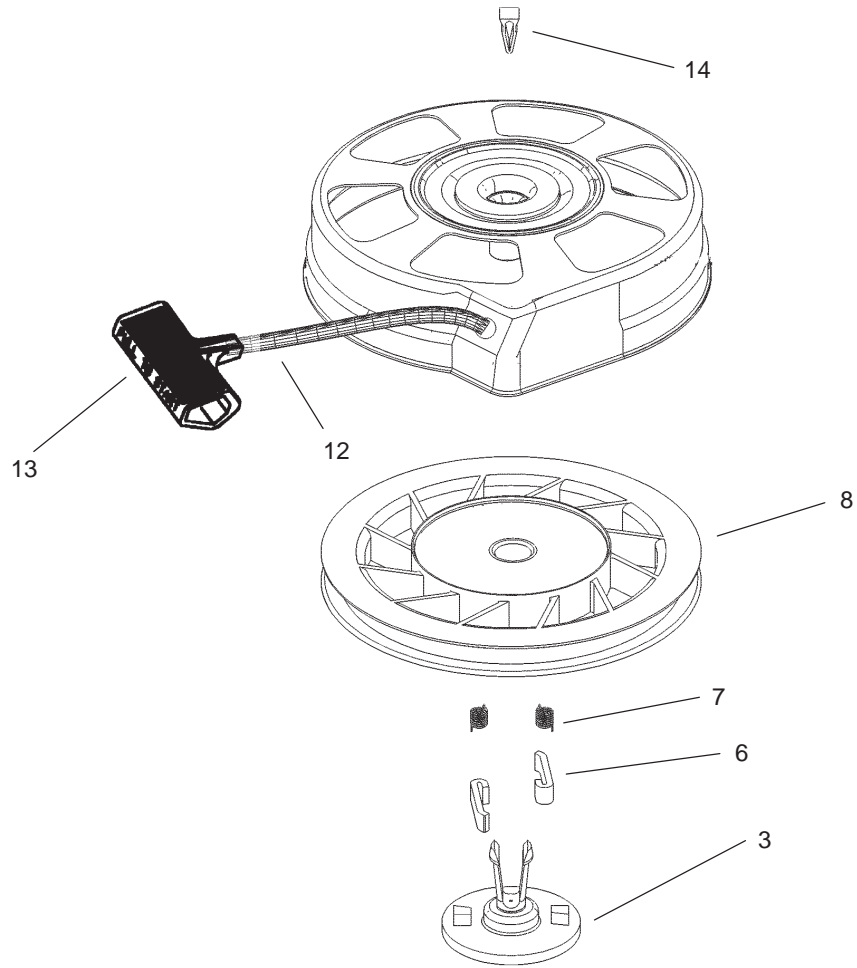

Parts in service assemblies have reference numbers in the form **a:b**. The **a** represents the reference number of the entire service assembly and the **b** represents a sequential number unique to each part within the service assembly.

Obtain Parts from Local Tecumseh Dealer. * Included in Repair Kit No. 632809.

Sheet No.:
T-xxxx

Recoil Starter Assembly No. 590702 (Optional) Tecumseh Model No. LEV120-362004A

Ref. No.	Part No.	Qty.	Description
0	590702	0	Recoil Starter
1	590599A	1	Spring Pin (Incl. 4)
2	590600	1	Washer
3	590696	1	Retainer
4	590601	1	Washer
5	590697	1	Brake Spring
6	590698	2	Starter Dog
7	590699	2	Dog Spring
8	590700	1	Pulley & Rewind Spring Ass'y.
11	590703A	1	Starter Housing Ass'y. (40 degree grommet)
12	590535	1	Starter Rope (98" X 9/64" dia.)
13	590701	1	Starter Handle

Ref. No.	Part No.	Qty.	Description

Obtain Parts from Local Tecumseh Dealer

Sheet No.:
T-xxxx

Recoil Starter Assembly No. 590739 Tecumseh Model No. LEV120-362004A

Ref. No.	Part No.	Qty.	Description
0	590739	1	Rewind Starter
3	590740	1	Retainer
6	590616	2	Starter Dog
7	590617	2	Dog Spring
8	590618A	1	Pulley & Rewind Spring Ass'y
11	590638A	1	Starter Housing Ass'y (40 degree grommet)
12	590535	1	Starter Rope (Length 98" x 9/64" dia.)
13	590701	1	Starter Handle
14	590760	1	Spring Clip