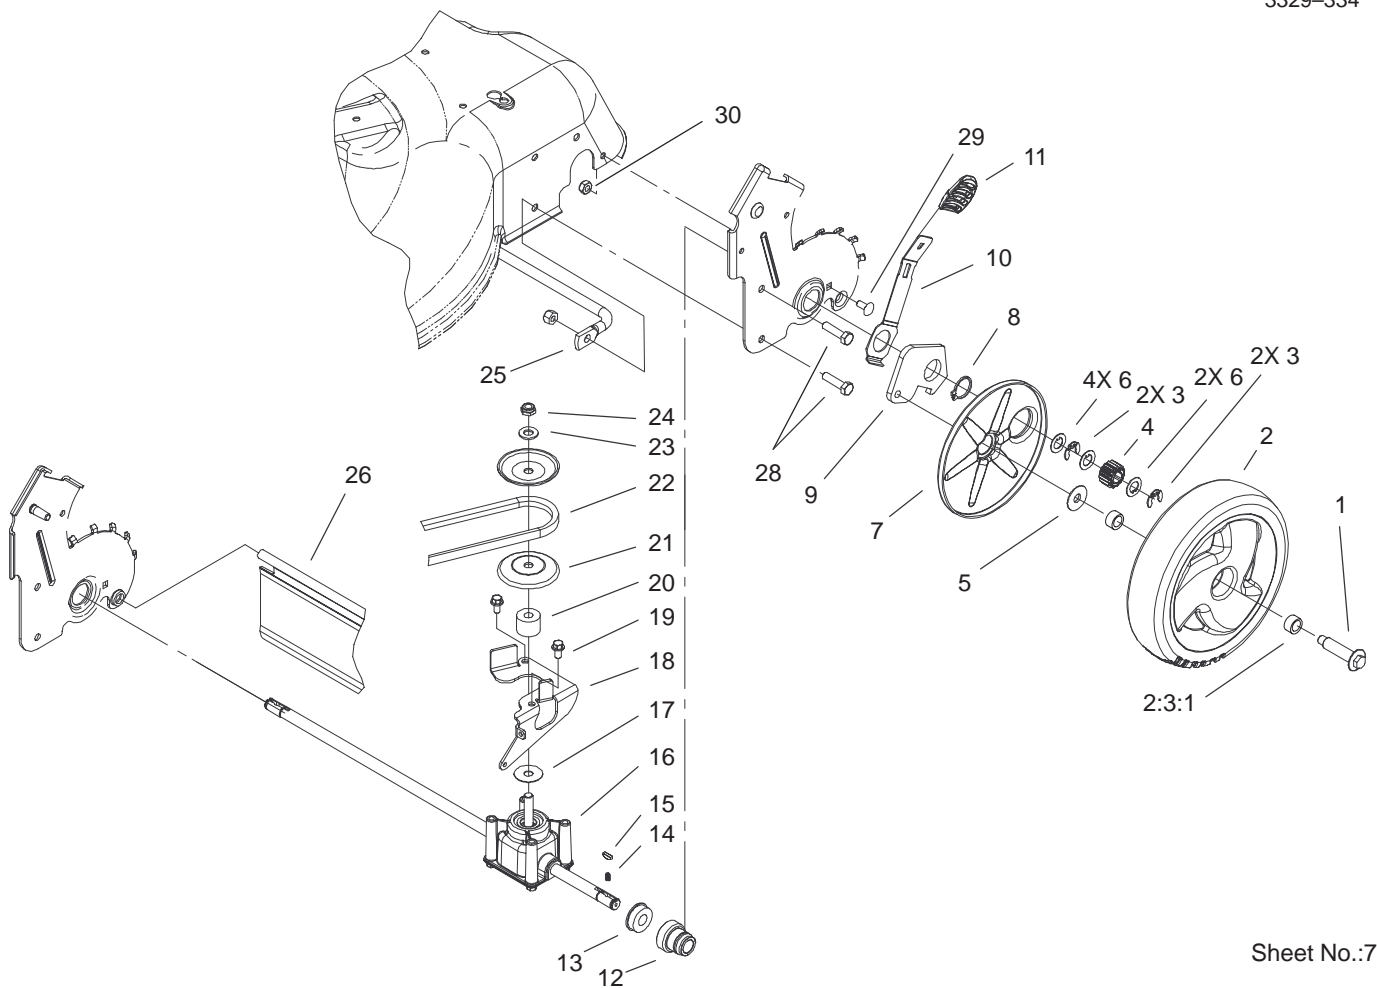

Sheet No.:7

Rear Axle and Transmission Assembly

Ref. No.	Part No.	Qty.	Description
1	614650	2	Bolt-Shoulder
2	105-3036	2	Wheel Gear ASM
2:3:1	27-6250	2	Bushing
3	65-2720	4	Ring-Klip
4	105-3040	2	Gear-Pinion, 15t
5	614426	2	Washer-Stepped
6	105-6840	6	Washer-Thrust
7	105-1838	2	Cover-Wheel
8	32151-36	2	Ring-Retaining
9	105-1819	2	Arm-Pivot, Rear
10	105-1809	2	Arm-Spring
11	105-3042	2	Knob-Lever, HOC
12	104-8698	2	Retainer-Bearing,HOC
13	104-8699	2	Bearing-Ball, Unground
14	39-9650	2	Spring-Compression
15	612066	2	Key
16	106-3956	1	Transmission ASM, Rwd
17	105-6814	1	Washer-Shield
18	105-1832-03	1	Bracket-Pivot
19	32144-4	2	Screw-HWH
20	92-5791	1	Spacer
21	100-1176	2	Pulley-Half
22	91-2258	1	V-Belt
23	3256-24	1	Washer-Flat

Ref. No.	Part No.	Qty.	Description
24	3296-5	1	Nut-Lock, NI
25	105-1811	1	Brace-HOC Plate
26	105-1843	1	Shield-Trailing
28	322-6	4	Screw-HH
29	3229-11	2	Screw-CARR
30	3296-16	2	Nut-Lock, NI