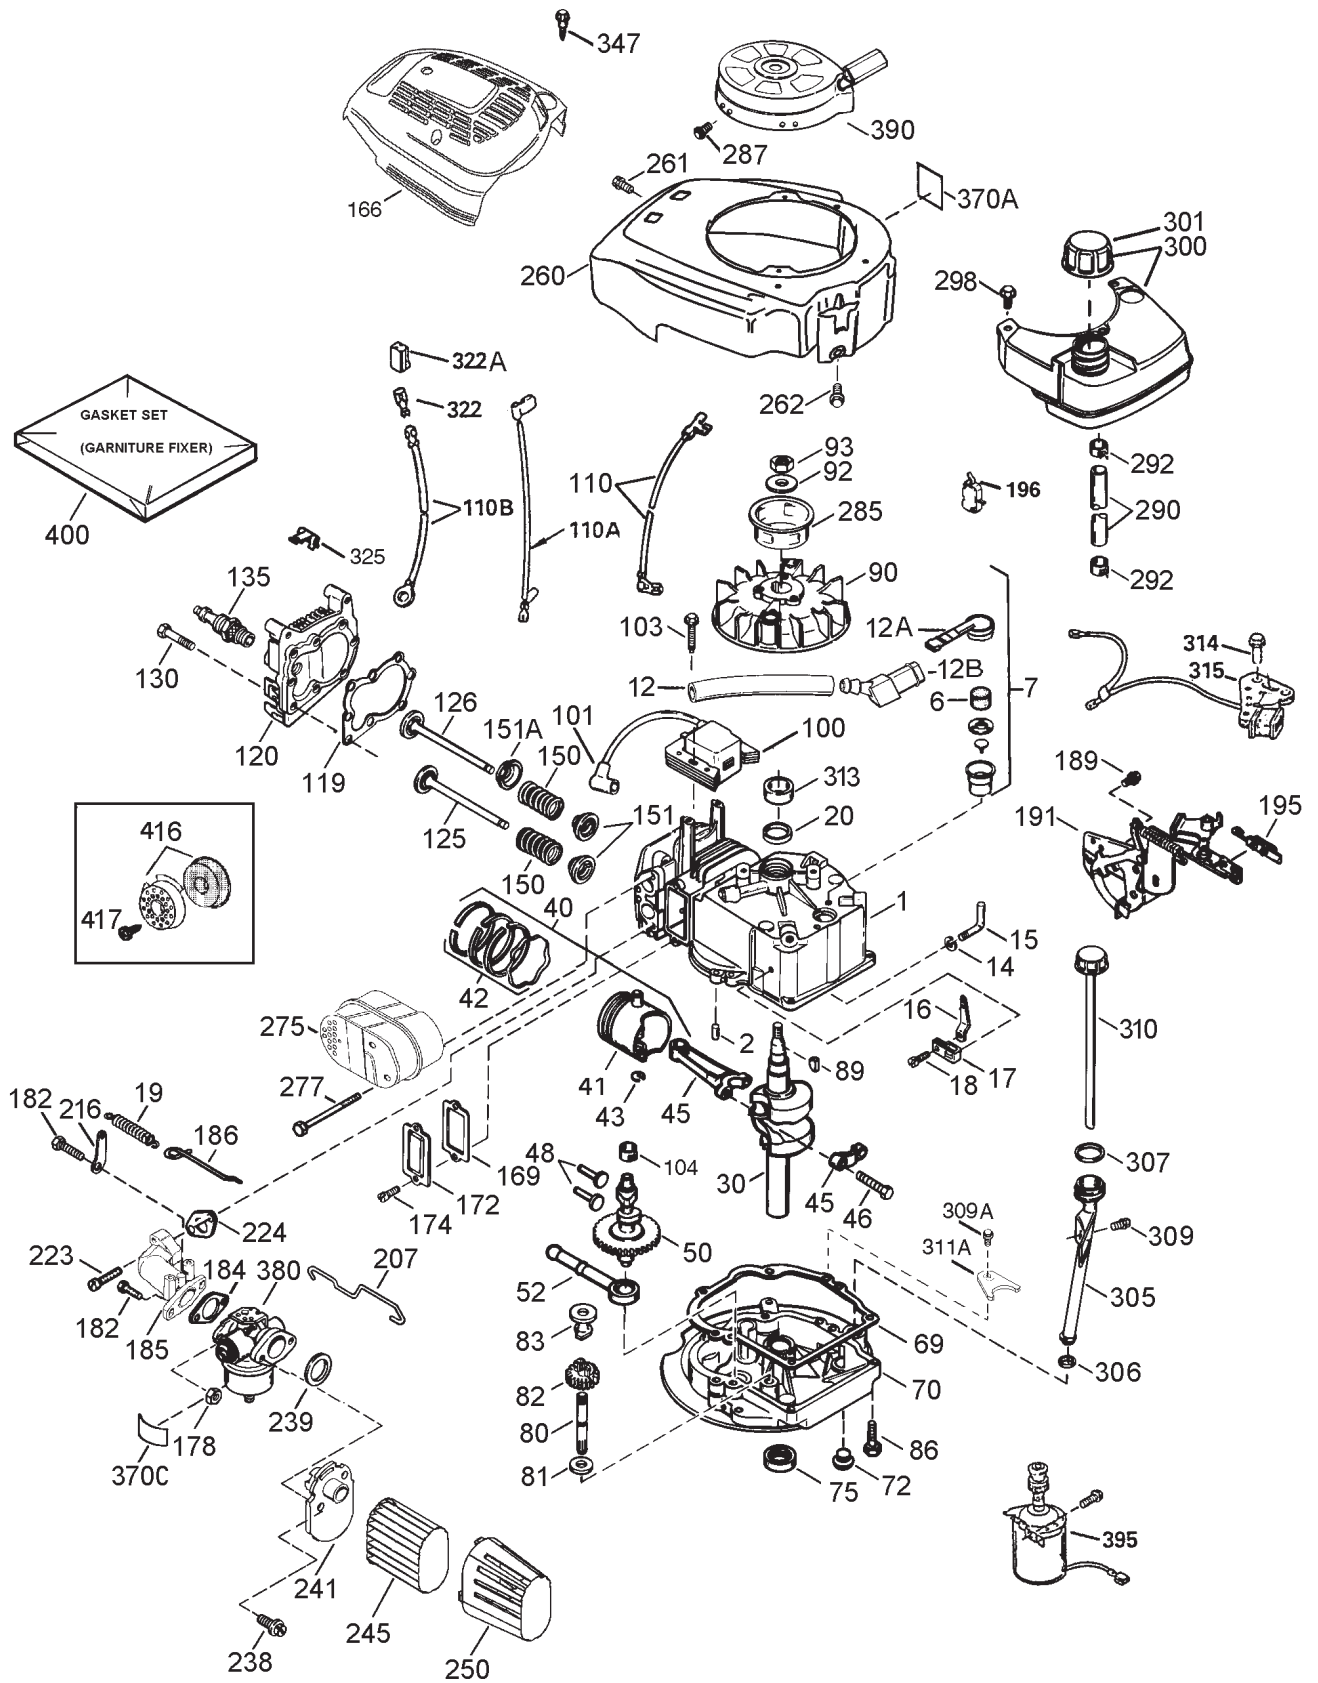

Engine Assembly Tecumseh-LEV120-361542B

Engine Assembly Tecumseh-LEV120-361542B

Ref. No.	Part No.	Qty.	Description
1	37265	1	Cylinder (Incl. 2,20 & 150)
2	26727	2	Dowel Pin
6	33734	1	Breather Element
7	36557	1	Breather Body ASM (Incl. 6 & 12A)
12	36775	1	Breather Tube
12A	36558	1	Breather Cover & Tube
12B	36694	1	Breather Tube Elbow
14	28277	1	Washer
15	30589	1	Governor Rod (Incl. 14)
16	34839A	1	Governor Lever
17	31335	1	Governor Lever Clamp
18	651018	1	Screw, Torx T-15
19	36281	1	Extension Spring
20	32600	1	Oil Seal
30	37692	1	Crankshaft
40	40027	1	Piston, Pin & Ring Set (Std.)
41	40042	1	Piston & Pin ASM (Std.) (Incl. 43)
42	40006	1	Ring Set (Std.)
43	20381	2	Piston Pin Retaining Ring
45	36777	1	Connecting Rod ASM (Incl. 46)
46	32610A	2	Connecting Rod Bolt
48	27241	2	Valve Lifter
50	37460	1	Camshaft Exhaust(MCR)
52	29914	1	Oil Pump ASM
69	37609	1	Mounting Flange Gasket
70	37608	1	Mounting Flange (Incl. 72 thru 83)
72	37614	1	Oil Drain Plug
75	27897	1	Oil Seal
80	30574A	1	Governor Shaft
81	30590A	1	Washer
82	30591	1	Governor Gear ASM (Incl. 81)
83	30588A	1	Governor Spool
86	650488	6	Screw
89	611004	1	Flywheel Key
90	611044	1	Flywheel
92	650815	1	Belleville Washer
93	650816	1	Flywheel Nut
100	34443C	1	Solid State Ignition
101	610118	1	Spark Plug Cover
103	651007	2	Screw, Torx T-15
104	37480	1	Cam Bearing Bushing
110	37047	1	Ground Wire
110A	36953	1	Wire ASM
110B	36954	1	Wire ASM
119	36787	1	Cylinder Head Gasket
120	36825	1	Cylinder Head

Ref. No.	Part No.	Qty.	Description
125	36780	1	Exhaust Valve (1/32" OS) (Incl. 151)
125	37288	1	Exhaust Valve (Std.) (Incl. 151)
126	37289	1	Intake Valve (Std.) (Incl. 151)
130	6021A	6	Screw
135	35395	1	Resistor Spark Plug (RJ19LM)
150	31672	2	Valve Spring
151	31673	2	Valve Spring Cap
151A	40017	1	Intake Valve Seal
166	37694	1	Engine Shroud
169	36783	1	Valve Cover Gasket
172	36784	1	Valve Cover
174	30200	2	Screw
178	29752	2	Nut & Lock Washer
182	6201	2	Screw
184	26756	1	Carburetor To Intake Pipe Gasket
185	37466	1	Intake Pipe
186	32653	1	Governor Link
189	650831	2	Screw
191	36559	1	S.E. Brake Bracket (Incl. 195)
195	610973	1	Terminal
196	35035	1	Power Restart Switch
207	34336	1	Throttle Link
216	33086	1	R.P.M. Adjusting Lever
223	650451	2	Screw
224	36786	1	Intake Pipe Gasket
238	650932	2	Screw
239	34338	1	Air Cleaner Gasket
241	36919	1	Air Cleaner Vollar
245	36905	1	Air Cleaner Filter
250	37122	1	Air Cleaner Cover
260	37693	1	Blower Housing
261	30200	2	Screw
262	650831	2	Screw
275	37498	1	Muffler
277	650988	2	Screw
285	35000A	1	Starter Cup
287	650926	2	Screw
290	34357	1	Fuel Line
292	26460	2	Fuel Line Clamp
298	28763	3	Screw
300	35586	1	Fuel Tank (Incl. 292 & 301)
301	36246	1	Fuel Cap
305	35647	1	Oil Fill Tube
306	37610	1	"O"-Ring
307	35499	1	"O"-Ring
309	650562	1	Screw
309A	650783	1	Screw
310	35648	1	Dipstick
311A	37611	1	Hold Down Bracket

Obtain parts from local Tecumseh dealer