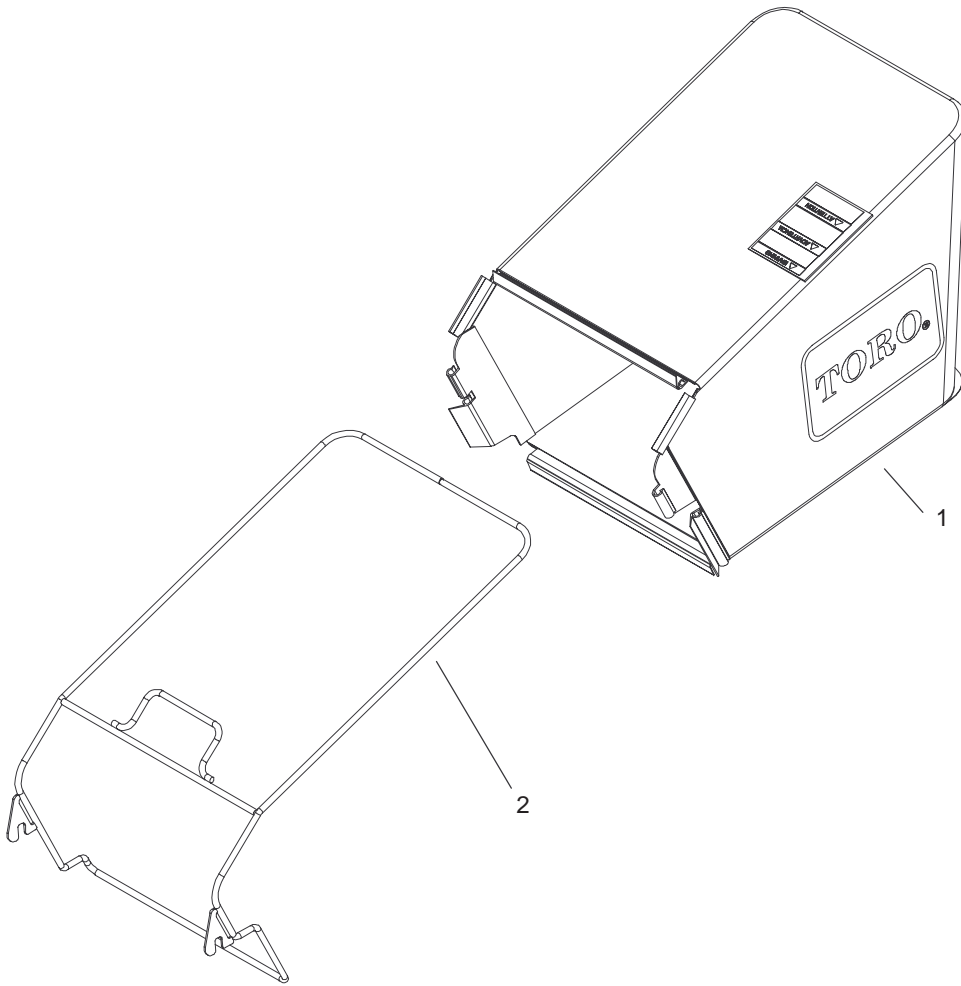

Sheet No.:12

Rear Bag Assembly

Ref. No.	Part No.	Qty.	Description
1	105-3011	1	Grass Bag ASM
2	105-6831-03	1	Brace Bag Frame ASM

Ref. No.	Part No.	Qty.	Description