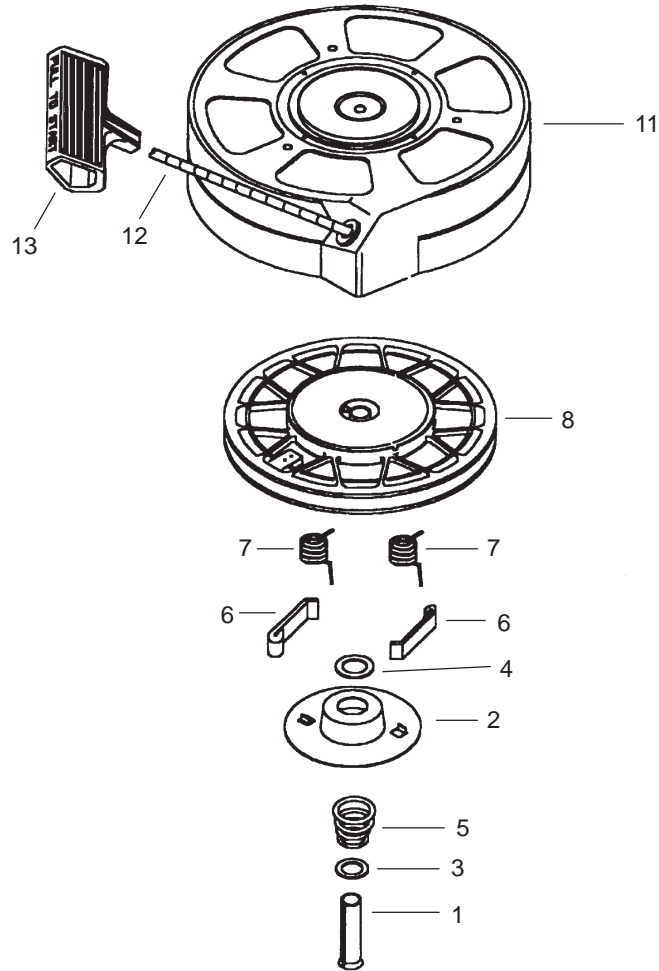

Parts in service assemblies have reference numbers in the form **a:b**. The **a** represents the reference number of the entire service assembly and the **b** represents a sequential number unique to each part within the service assembly.

Obtain parts from local Tecumseh dealer

Engine Assembly Tecumseh-LEV120-361542B (Continued)

Ref. No.	Part No.	Qty.	Description	Ref. No.	Part No.	Qty.	Description
313	34080	1	Spacer				
314	650767	2	Lockwasher and Screw				
315	36952	1	Coil				
322	35013	1	Body Connector				
322A	610885	1	Body Connector				
325	35249	1	Spring Clip				
347	650898A	1	Screw				
370A	36261	1	Lubrication Decal				
370C	37695	1	Primer Decal (3X)				
380	640303	1	Carburetor (Incl. 184)				
390	590739	1	Rewind Starter				
395	35709	1	Electric Starter				
400	37613	1	Gasket Set				
416	36085	1	Spark Arrestor Kit (Incl. 417) (Optional)				
417	650760	1	Screw				
*	750876	1	Shortblock				

Obtain parts from local Tecumseh dealer

* Not illustrated

Recoil Starter No. 590739 Tecumseh-LEV120-361542B

Ref. No.	Part No.	Qty.	Description
3	590740	1	Retainer
6	590616	1	Starter Dog
7	590617	2	Dog Spring
8	590618A	1	Pulley & Rewind Spring ASM
11	590638A	1	Starter Housing ASM (40 degree grommet)
12	590535	1	Starter Rope (Length 98" x 9/64" dia.)
13	590701	1	Starter Handle
14	590760	1	Spring Clip

Ref. No.	Part No.	Qty.	Description

Obtain parts from local Tecumseh dealer

Recoil Starter No. 590702 (Optional) Tecumseh-LEV120-361542B

Ref. No.	Part No.	Qty.	Description
1	590599A	1	Spring Pin (Incl. 4)
2	590600	1	Washer
3	590696	1	Retainer
4	590601	2	Washer
5	590697	1	Brake Spring
6	590698	2	Starter Dog
7	590699	2	Dog Spring
8	590700	1	Pulley & Rewind Spring ASM
11	590703A	1	Starter Housing ASM (40 degree grommet)
12	590535	1	Starter Rope (98" X 9/64" dia.)
13	590701	1	Starter Handle