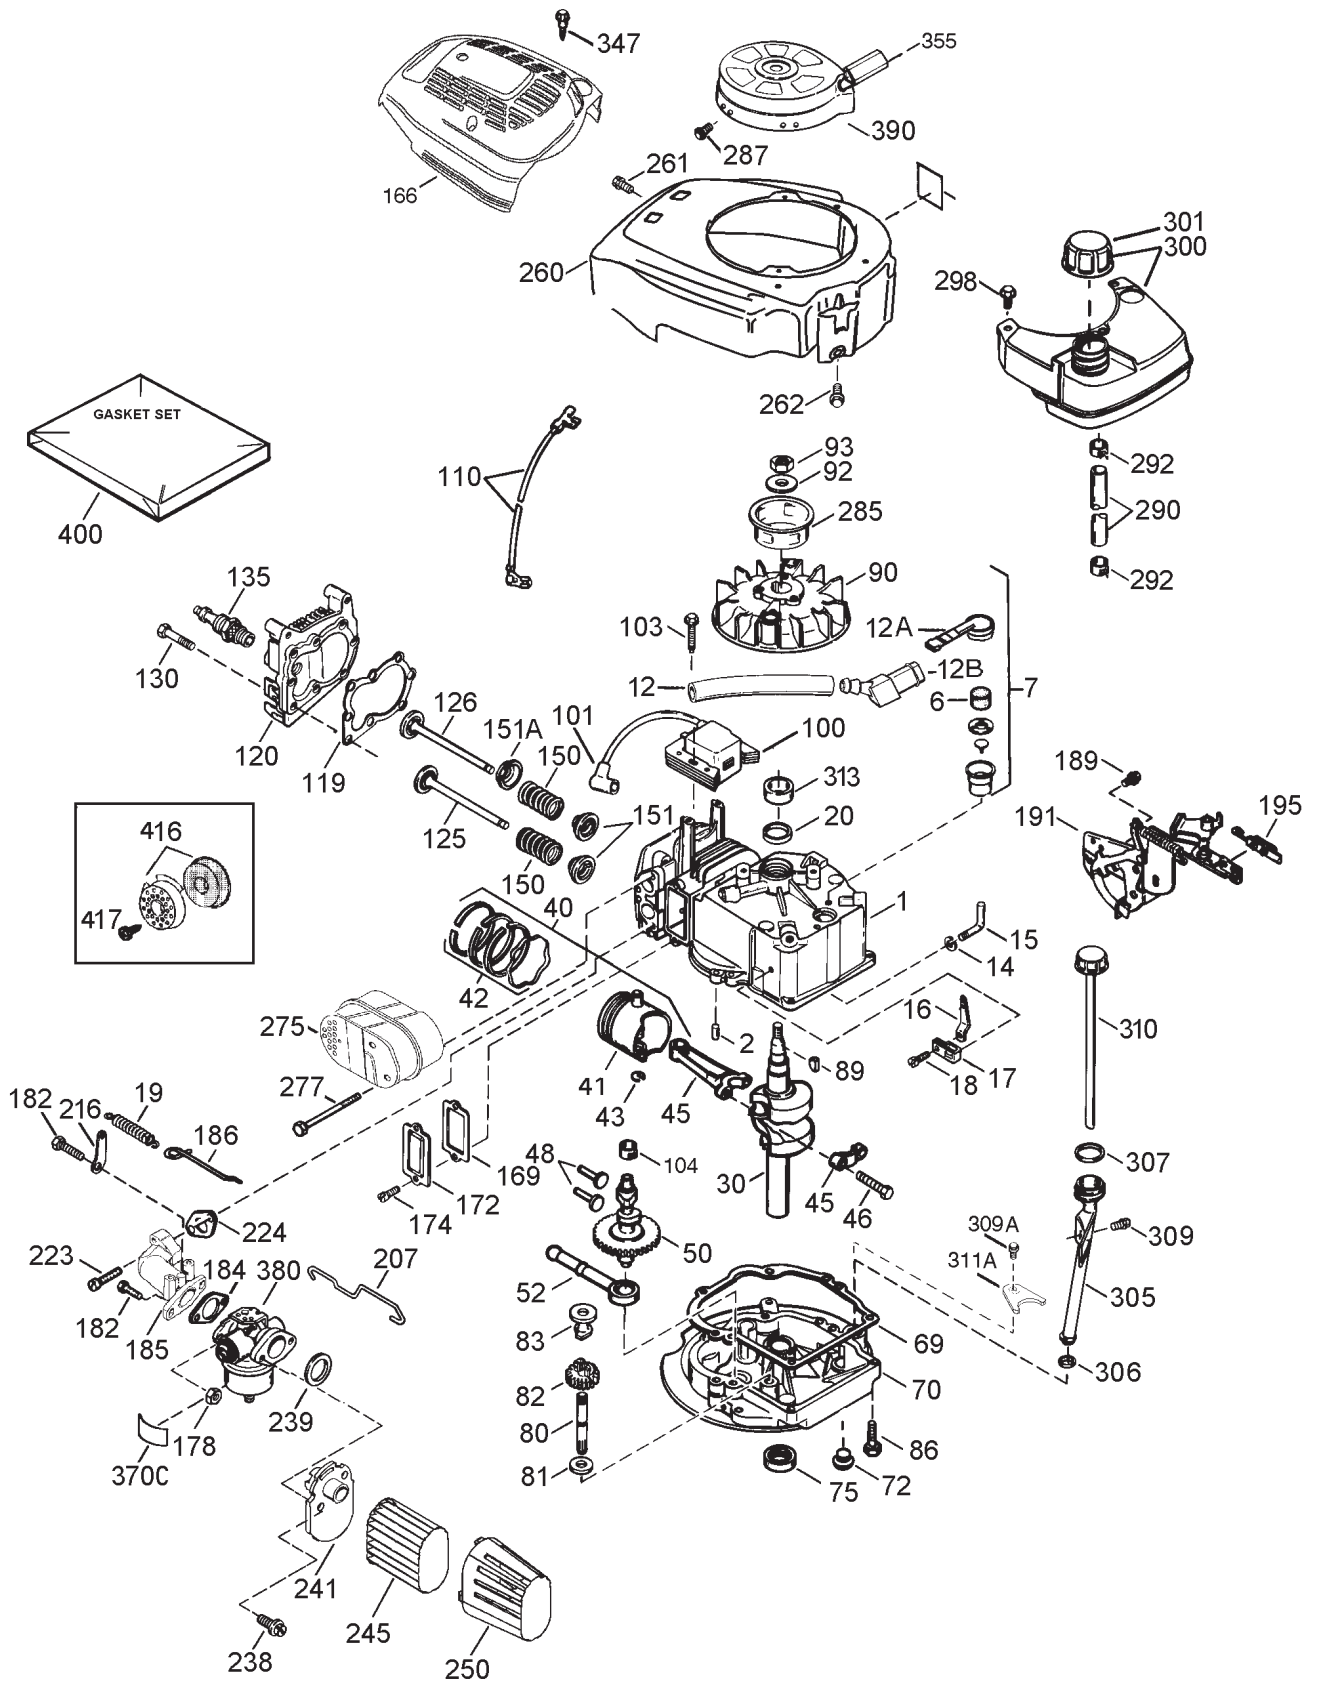

Engine Assembly Tecumseh Model LEV120-361561B

Engine Assembly Tecumseh Model LEV120-361561B

Ref. No.	Part No.	Qty.	Description	Ref. No.	Part No.	Qty.	Description
0			RPM High 2750 to 3050	103	651007	2	Screw, T-15, 10-24 x 15/16"
0	806174		Replacement Engine	104	37480	1	Cam Bushing
0	750876		Shortblock	110	37047	1	Ground Wire
1	37465	1	Cylinder (Incl. 2, 20 & 150)	110A	36953	1	Wire Ass'y
2	26727	2	Dowel Pin	110B	36954	1	Wire Ass'y
6	33734	1	Breather Element	119	36787	1	Cylinder Head Gasket
7	36557	1	Breather Ass'y. (Incl. 6 & 12A)	120	36825	1	Cylinder Head
12	36775	1	Breather Tube	125	36780	1	Exhaust Valve (1/32" OS) (Incl. 151)
12A	36558	1	Breather Cover & Tube (Incl. 12B)	125	37288	1	Exhaust Valve (Std.) (Incl. 151)
12B	36694	1	Breather Tube Elbow	126	37289	1	Intake Valve (Std.)(Incl. 151 & 151A)
14	28277	1	Washer	130	6021A	8	Screw, 5/16-18 x 1-7/16"
15	30589	1	Governor Rod (Incl. 14)	135	35395	1	Resistor Spark Plug (RJ19LM)
16	34839A	1	Governor Lever	150	31672	2	Valve Spring
17	31335	1	Governor Lever Clamp	151	31673	2	Valve Spring Cap
18	651018	1	Screw, T-15, 8-32 x 19/64"	151A	40017	1	Intake Valve Seal
19	36281	1	Extension Spring	166	37694	1	Engine Shroud (Red)
20	32600	1	Oil Seal	169	36783	1	Valve Cover Gasket
30	37692	1	Crankshaft	172	36784	1	Valve Cover
40	40027	1	Piston, Pin & Ring Set (Std.)	174	30200	2	Screw, 10-24 x 9/16"
41	40042	1	Piston & Pin Ass'y. (Std.) (Incl. 43)	178	29752	2	Nut & Lock Washer, 1/4-28
42	40006	1	Ring Set (Std.)	182	6201	2	Screw, 1/4-28 x 7/8"
43	20381	2	Piston Pin Retaining Ring	184	26756	1	Carburetor To Intake Pipe Gasket
45	36777	1	Connecting Rod Ass'y. (Incl. 46)	185	37466	1	Intake Pipe
46	32610A	2	Connecting Rod Bolt	186	32653	1	Governor Link
48	27241	2	Valve Lifter	189	6508391	2	Screw, 1/4-20 x 3/8"
50	37460	1	Camshaft	191	36559	1	S.E. Brake Bracket (Incl. 195)
			Exhaust (MCR) (Incl. 104)	195	610973	1	Terminal
52	29914	1	Oil Pump Ass'y.	196	35035	1	Power Restart Switch
69	37609	1	Mounting Flange Gasket	207	34336A	1	Throttle Link
70	37608	1	Mounting Flange (Incl. 72-83,306,309A & 311A)	216	33086	1	R.P.M. Adjusting Lever
72	37614	1	Oil Drain Plug	223	650451	2	Screw, 1/4-20 x 1"
75	27897	1	Oil Seal	224	36786	1	Intake Pipe Gasket
80	30574A	1	Governor Shaft	238	650932	2	Screw, 10-32 x 49/64"
81	30590A	1	Washer	239	34338	1	Air Cleaner Gasket
82	30591	1	Governor Gear Ass'y. (Incl. 81)	241	36919	1	Air Cleaner Collar
83	30588A	1	Governor Spool	245	36905	1	Air Cleaner Filter
86	650488	6	Screw, 1/4-20 x	250	37122	1	Air Cleaner Cover
89	611004	1	Flywheel Key	260	37693	1	Blower Housing
90	611044	1	Flywheel	261	30200	2	Screw, 10-24 x 9/16"
92	650815	1	Belleville Washer	262	650831	2	Screw, 1/4-20 x 1/2"
93	650816	1	Flywheel Nut	275	37498	1	Muffler
100	34443C	1	Solid State Ignition	277	650988	2	Screw, 1/4-20 x 2-9/32"
101	610118	1	Spark Plug Cover	285	35000A	1	Starter Cup
				287	650926	2	Screw, 8-32 x 21/64"
				290	29774	1	Fuel Line (4.88")
				292	26460	2	Fuel Line Clamp
				298	28763	2	Screw, 10-32 x 35/64"

Obtain parts from local Tecumseh dealer