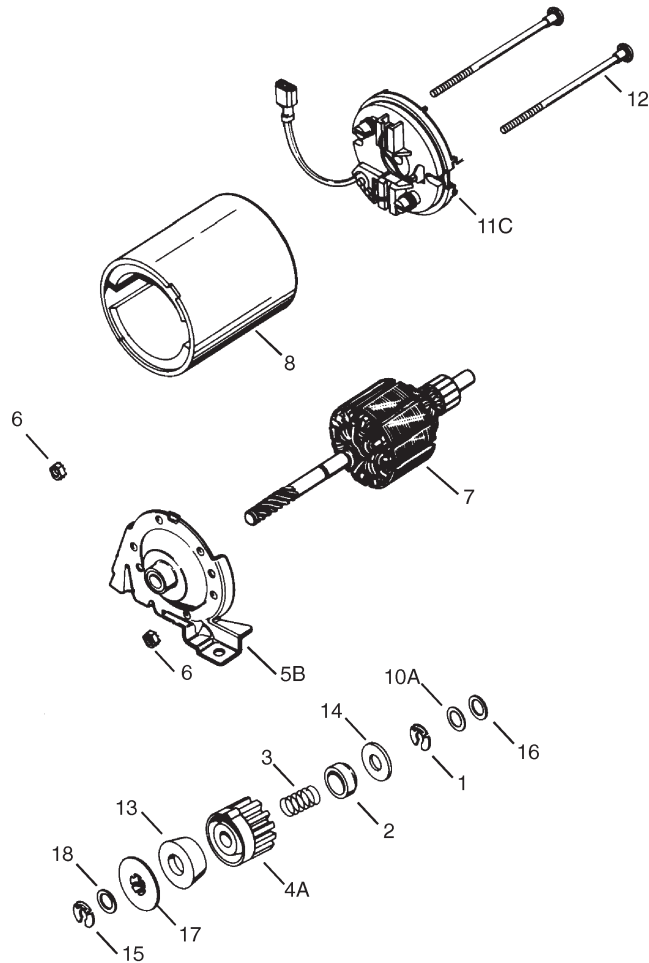

Sheet No.:
T-xxxx

Electric Starter Kit No. 35709 Tecumseh Model LEV120361561B

Ref. No.	Part No.	Qty.	Description
0	35709	1	Electric Starter (12 Volt)
1	34955	1	Retainer Ring
2	34950	1	Spring Retainer
3	34954	1	Spring
4A	34949A	1	Gear
5B	34943	1	Drive End Cap Ass'y
6	33450	2	Nut-Lock
7	34944	1	Armature
8	34945	1	Housing Ass'y
10A	590500	1	Thrust Washer
11C	35714	1	Commutator End Cap Ass'y (Incl. Brushes)
12	34947	2	Bolt, 10-32 x 3-3/16"
13	34946	1	Pinion Driver
14	34951	1	Cup Washer
15	34952	1	Retainer Ring
16	34948	1	Washer
17	34953	1	Drive Nut
18	590608	1	Washer

Ref. No.	Part No.	Qty.	Description

Obtain parts from local Tecumseh dealer