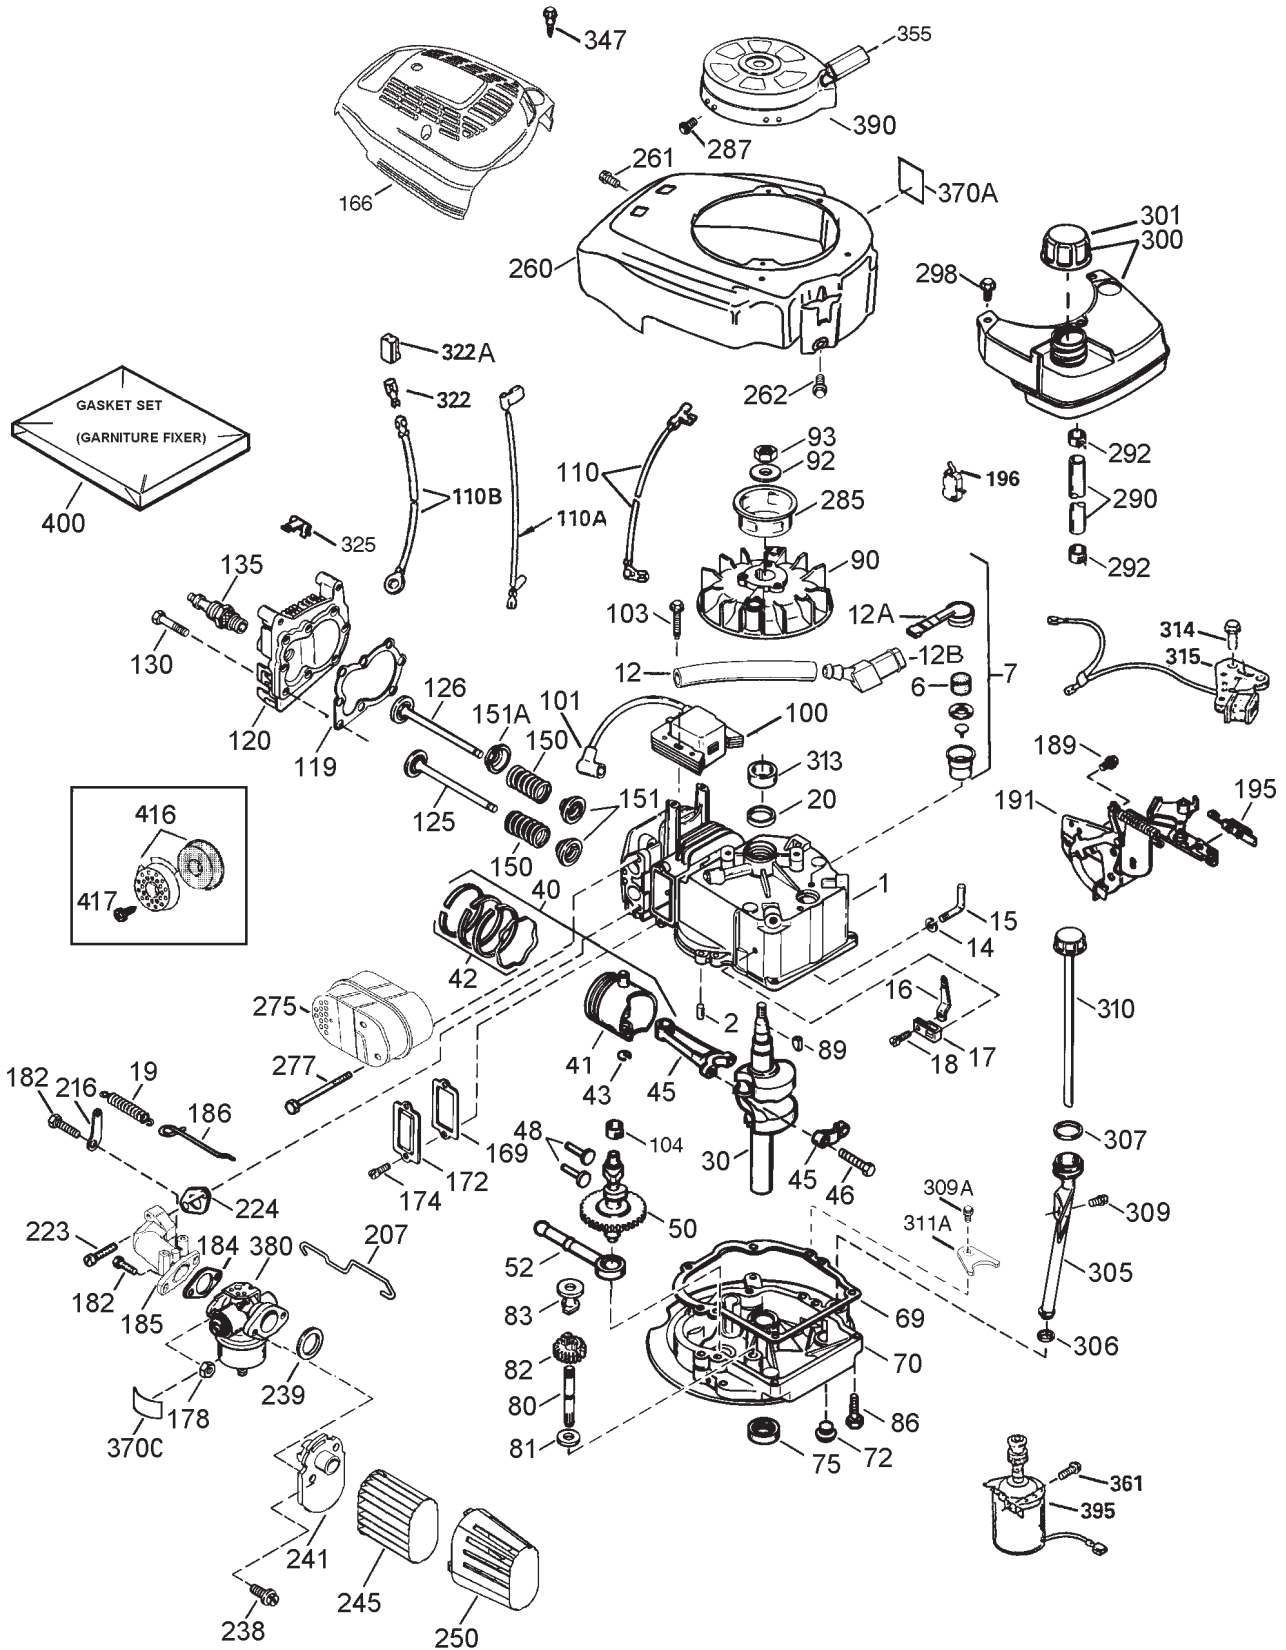

Engine Assembly Tecumseh Model No. LEV120-362004A

Engine Assembly

Tecumseh Model No. LEV120-362004A

Ref. No.	Part No.	Qty.	Description	Ref. No.	Part No.	Qty.	Description
0		0	RPM High 2750 to 3050	110	37047	1	Ground Wire
1	37465	1	Cylinder (Incl. 2, 20 & 150)	110A	36953	1	Wire Ass'y
2	26727	2	Dowel Pin	110B	36954	1	Wire Ass'y
6	33734	1	Breather Element	*119	36787	1	Cylinder Head Gasket
7	36557	1	Breather Ass'y. (Incl. 6 & 12A)	120	36825	1	Cylinder Head
12	36775	1	Breather Tube	125	36780	1	Exhaust Valve (1/32" OS) (Incl. 151)
12A	36558	1	Breather Cover & Tube (Incl. 12B)	125	37288	1	Exhaust Valve (Std.) (Incl. 151)
12B	36694	1	Breather Tube Elbow	126	37289	1	Intake Valve (Std.)(Incl. 151 & 151A)
14	28277	1	Washer	130	6021A	8	Screw, 5/16-18 x 1-7/16"
15	30589	1	Governor Rod (Incl. 14)	135	35395	1	Resistor Spark Plug (RJ19LM)
16	34839A	1	Governor Lever	150	31672	2	Valve Spring
17	31335	1	Governor Lever Clamp	151	31673	2	Valve Spring Cap
18	651018	1	Screw, T-15, 8-32 x 19/64"	151A	40017	1	Intake Valve Seal
19	36281	1	Extension Spring	166	37694	1	Engine Shroud (Red)
20	32600	1	Oil Seal	*169	36783	1	Valve Cover Gasket
30	37692	1	Crankshaft	172	36784	1	Valve Cover
40	40027	1	Piston, Pin & Ring Set (Std.)	174	30200	2	Screw, 10-24 x 9/16"
41	40042	1	Piston & Pin Ass'y. (Std.) (Incl. 43)	178	29752	2	Nut & Lock Washer, 1/4-28
42	40006	1	Ring Set (Std.)	182	6201	2	Screw, 1/4-28 x 7/8"
43	20381	2	Piston Pin Retaining Ring	*184	26756	1	Carburetor To Intake Pipe Gasket
45	36777	1	Connecting Rod Ass'y. (Incl. 46)	185	37466	1	Intake Pipe
46	32610A	2	Connecting Rod Bolt	186	32653	1	Governor Link
48	27241	2	Valve Lifter	191	36559	1	S.E. Brake Bracket (Incl. 195)
50	37460	1	Camshaft (Exhaust MCR) (Incl. 104)	195	610973	1	Terminal
52	29914	1	Oil Pump Ass'y	207	34336A	1	Throttle Link
*69	37609	1	Mounting Flange Gasket	216	33086	1	R.P.M. Adjusting Lever
70	37608	1	Mounting Flange (Incl. 72-83,306,309A & 311A)	223	650451	2	Screw, 1/4-20 x 1"
72	37614	1	Oil Drain Plug	*224	36786	1	Intake Pipe Gasket
75	27897	1	Oil Seal	238	650932	2	Screw, 10-32 x 49/64"
80	30574A	1	Governor Shaft	*239	34338	1	Air Cleaner Gasket
81	30590A	1	Washer	241	36919	1	Air Cleaner Collar
82	30591	1	Governor Gear Ass'y. (Incl. 81)	245	36905	1	Air Cleaner Filter
83	30588A	1	Governor Spool	250	37122	1	Air Cleaner Cover
86	650488	6	Screw, 1/4-20 x 1-1/4"	260	37696A	1	Blower Housing
89	611004	1	Flywheel Key	261	30200	2	Screw, 10-24 x 9/16"
90	37787	1	Flywheel	262	650831	2	Screw, 1/4-20 x 1/2"
92	650815	1	Belleville Washer	275	37498	1	Muffler
93	650816	1	Flywheel Nut	277	650988	2	Screw, 1/4-20 x 2-9/32"
100	34443C	1	Solid State Ignition	285	35000A	1	Starter Cup
101	610118	1	Spark Plug Cover	287	650926	2	Screw, 8-32 x 21/64"
103	651007	2	Screw, T-15, 10-24 x 15/16"	290	29774	1	Fuel Line
104	37480	1	Cam Bushing	292	26460	2	Fuel Line Clamp
				298	28763	2	Screw, 10-32 x 35/64"
				300	35586A	1	Fuel Tank (Incl. 292 & 301)
				301	36246	1	Fuel Cap Ass'y
				305	35647	1	Oil Fill Tube

Obtain Parts from Local Tecumseh Dealer. * Included in Repair Kit No. 632809.