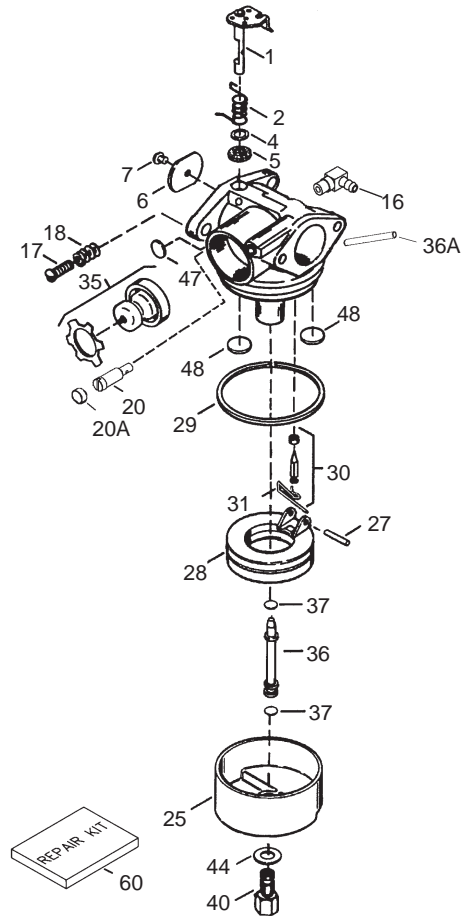

☆ Not serviced separately

Sheet No.:10

Handle Assembly

Ref. No.	Part No.	Qty.	Description
1	104-8676	1	Cable-Brake
2	92-2260	2	Screw-Handle
3	106-4161	2	Knob-Handle
4	3296-73	2	Nut-Lock, NI
5	99-5239	1	Anchor-Cable
6	105-3049	1	Guide-Rope
7	105-8593	1	Kit-Handle Guides
☆7:1		1	Guide-RH
☆7:2		1	Guide-LH
8	104-8680-05	1	Handle-Upper
9	104-8690	1	Spring-Torsion
10	104-8678	1	Handle-Personal Pace
11	105-3033	1	Decal-Control Handle
12	104-8679-03	1	Bail-Brake
13	99-1588	1	Bar-Control, Traction
14	99-1589	1	Lever-Traction
16	321-50	1	Screw-HH
17	92-7729	1	Anchor-Upper, Cable
18	3256-1	2	Washer-Flat
19	105-1831-05	1	Handle-Lower
20	105-1844	1	Cable-Traction
21	105-6813	1	Retainer-Cable
22	105-6830	1	Guide-Cable

Wire Schematic

Carburetor No. 640303 Tecumseh-LEV120-361542B

Ref. No.	Part No.	Qty.	Description	Ref. No.	Part No.	Qty.	Description
1	631615	1	Throttle Shaft & Lever Assembly	36	640019	1	Main Nozzle Tube
2	631767	1	Throttle Return Spring	36A	632766	1	Carburetor Tube
4	631184	1	Dust Seal Washer	37	632547	2	O-Ring, Main Nozzle Tube
5	631183	1	Dust Seal (Throttle)	40	640030	1	High Speed Bowl Nut
6	640070	1	Throttle Shutter	44	27110A	1	Bowl Nut Washer
7	650506	1	Shutter Screw	47	630748	1	Welch Plug, Idle Mixture Well
16	631807	1	Fuel Fitting	48	631027	1	Welch Plug, Atmospheric Vent
17	651025	1	Throttle Crack Screw/Idle Speed Screw	60	632760B	1	Repair Kit
18	630766	1	Tension Spring				
20	640018	1	Idle Restrictor Screw				
20A	640200	1	Idle Restrictor Screw Cap				
25	631867	1	Float Bowl				
27	631024	1	Float Shaft				
28	632765	1	Float (Plastic)				
29	631028	1	Float Bowl "O" Ring				
30	631021	1	Inlet Needle, Seat, & Clip (Incl. 31)				
31	631022	1	Spring Clip				
35	640259	1	Primer Bulb/Retainer Ring				