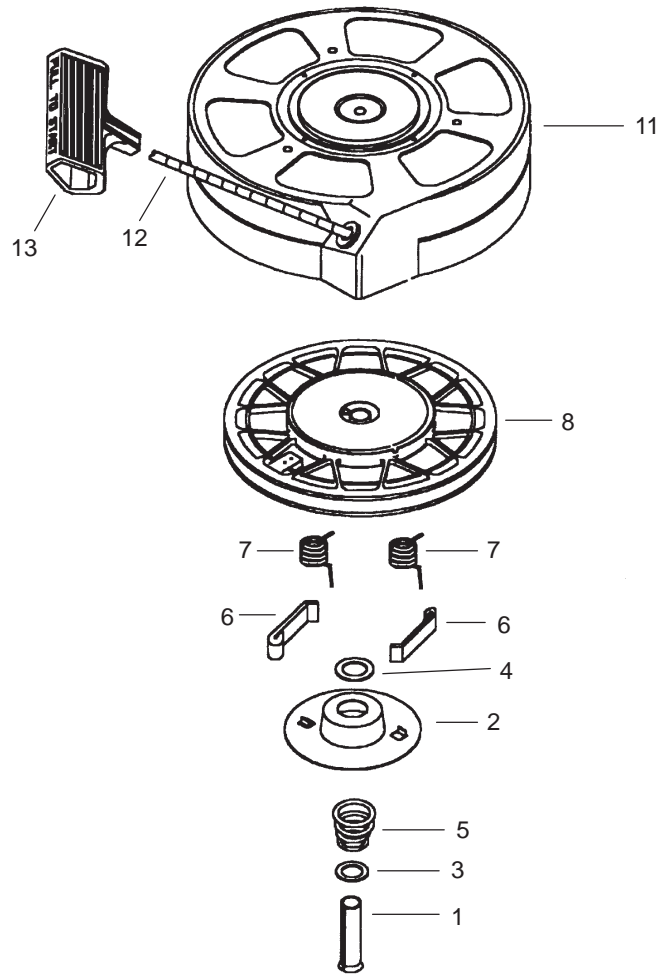

Sheet No.:

Recoil Starter Assembly No. 590702 (Optional) Tecumseh Model LEV120361561B

Ref. No.	Part No.	Qty.	Description
0	590702		Recoil Starter
1	590599A	1	Spring Pin (Incl. 4)
2	590600	1	Washer
3	590696	1	Retainer
4	590601	1	Washer
5	590697	1	Brake Spring
6	590698	2	Starter Dog
7	590699	2	Dog Spring
8	590700	1	Pulley & Rewind Spring Ass'y.
11	590703A	1	Starter Housing Ass'y. (40 degree grommet)
12	590535	1	Starter Rope (98" X 9/64" dia.)
13	590701	1	Starter Handle

Ref. No.	Part No.	Qty.	Description

Obtain parts from local Tecumseh dealer