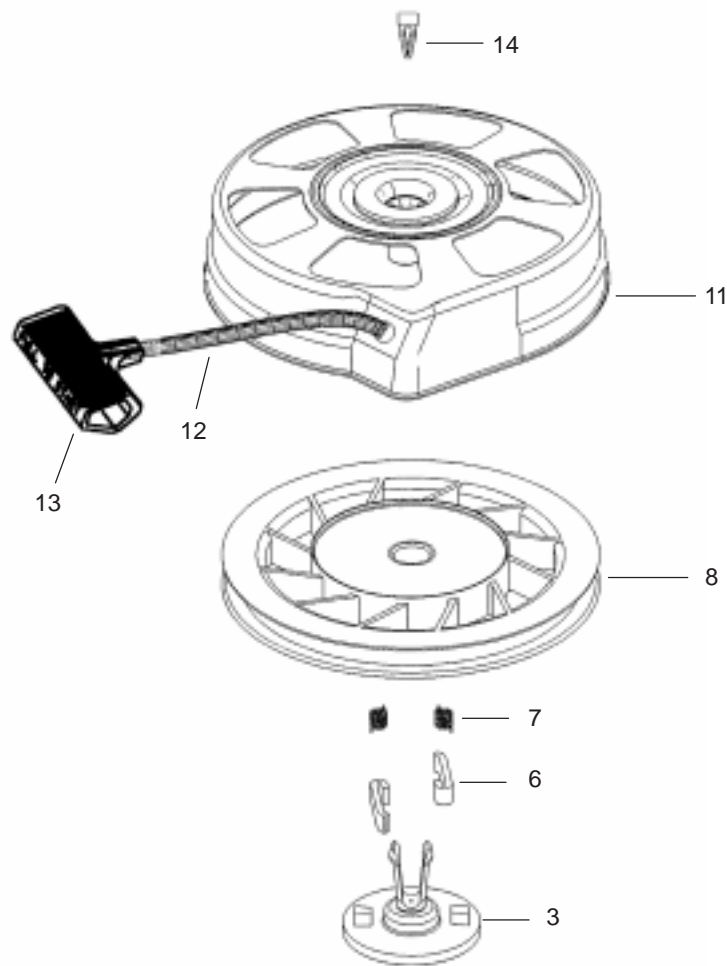

Recoil Starter No. 590739 Tecumseh-LEV120-361542B

Ref. No.	Part No.	Qty.	Description
3	590740	1	Retainer
6	590616	1	Starter Dog
7	590617	2	Dog Spring
8	590618A	1	Pulley & Rewind Spring ASM
11	590638A	1	Starter Housing ASM (40 degree grommet)
12	590535	1	Starter Rope (Length 98" x 9/64" dia.)
13	590701	1	Starter Handle
14	590760	1	Spring Clip

Ref. No.	Part No.	Qty.	Description

Obtain parts from local Tecumseh dealer