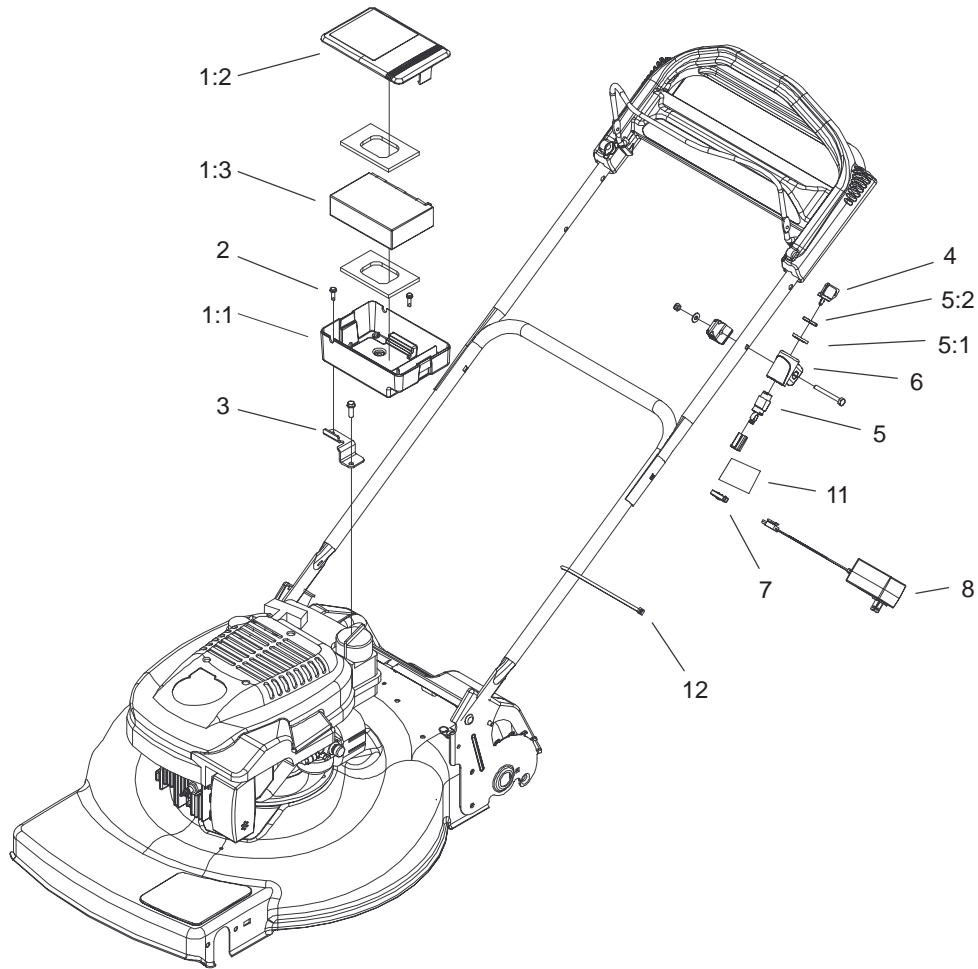

Sheet No.:11

Electric Start Assembly

Ref. No.	Part No.	Qty.	Description
*1	105-6845	1	Battery ASM-Panasonic
1:1	105-6843	1	Box-Battery
1:2	105-6844	1	Cover-Battery
1:3	104-7903	1	Battery-Panasonic, 12v
2	104-7648	2	Screw-Tek
3	104-8683	1	Support-Battery
4	63-8360	1	Key-Ignition
5	46-5780	1	Switch-Starter
5:1	3254-5	1	Washer-Tooth
5:2	218-461	1	Nut-HH
6	104-8692	1	Mount-Switch
7	104-7920	1	Harness-Wire
8	104-7401	1	Charger-12 Volt
11	104-7953	1	Decal-Harness
12	614249	3	Strap-Tie
*	99-6124	2	Fuse-40 Amp

Ref. No.	Part No.	Qty.	Description

* Not illustrated