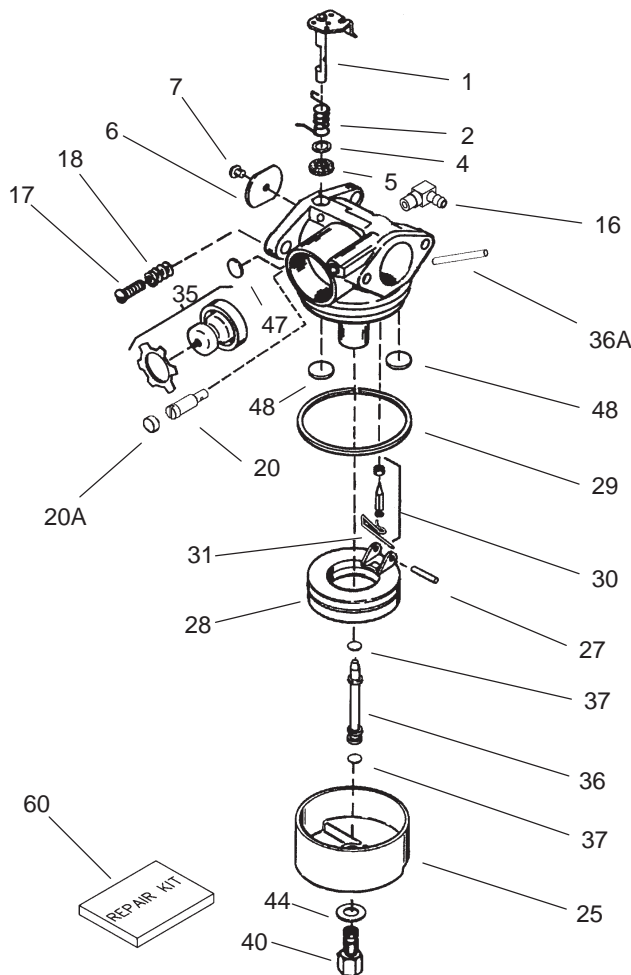

Parts in service assemblies have reference numbers in the form **a:b**. The **a** represents the reference number of the entire service assembly and the **b** represents a sequential number unique to each part within the service assembly.

For example, a wheel assembly might be identified by reference number **6**, the tire by **6:1**, the valve by **6:2**, and the wheel by **6:3**. When you order the assembly identified by reference number **6**, you receive all parts identified by reference numbers **6:1**, **6:2**, and **6:3**. However, you may also order any part individually.

Ref. No.	Part No.	Qty.	Description

Obtain Parts from Local Tecumseh Dealer

Sheet No.:
T-xxxx

Recoil Starter Assembly No. 590739 Tecumseh Model No. LEV120-362004A

Ref. No.	Part No.	Qty.	Description
0	590739	1	Rewind Starter
3	590740	1	Retainer
6	590616	2	Starter Dog
7	590617	2	Dog Spring
8	590618A	1	Pulley & Rewind Spring Ass'y
11	590638A	1	Starter Housing Ass'y (40 degree grommet)
12	590535	1	Starter Rope (Length 98" x 9/64" dia.)
13	590701	1	Starter Handle
14	590760	1	Spring Clip

Ref. No.	Part No.	Qty.	Description

Obtain Parts from Local Tecumseh Dealer

Sheet No.:
T-xxxx

Carburetor Assembly No. 640303 Tecumseh Model No. LEV120-362004A

Ref. No.	Part No.	Qty.	Description
0	640303	1	Carburetor (Incl. 184 of Engine Parts List)
1	631615	1	Throttle Shaft & Lever Assembly
2	631767	1	Throttle Return Spring
*4	631184	1	Dust Seal Washer
*5	631183	1	Dust Seal
6	640070	1	Throttle Shutter
*7	650506	1	Shutter Screw
16	631807	1	Fuel Fitting
17	651025	1	Throttle Crack Screw/Idle Speed Screw
18	630766	1	Tension Spring
20	640018	1	Idle Restrictor Screw
* 20A	640200	1	Idle Restrictor Screw Cap
25	631867	1	Float Bowl
*27	631024	1	Float Shaft
28	632802	1	Float (Plastic)
*29	631028	1	Float Bowl O-Ring
*30	632807	1	Inlet Needle, Seat, & Clip (Incl. 31)