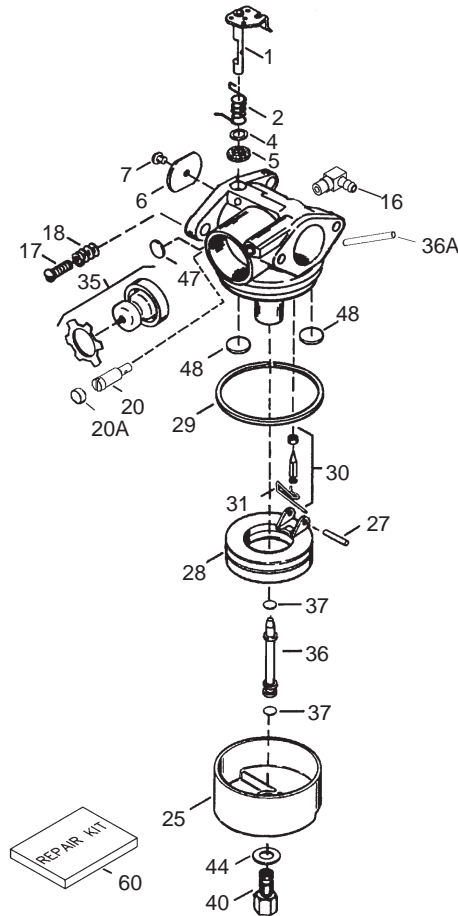

Sheet No.:

Carburetor Assembly No. 640303 Tecumseh Model LEV120-361561B

Ref. No.	Part No.	Qty.	Description
0	640303	1	Carburetor (Incl. 184 of Engine Parts List)
1	631615	1	Throttle Shaft & Lever Assembly
2	631767	1	Throttle Return Spring
4	631184	1	Dust Seal Washer
5	631183	1	Dust Seal
6	640070	1	Throttle Shutter
7	650506	1	Shutter Screw
16	631807	1	Fuel Fitting
17	651025	1	Throttle Crack Screw/Idle Speed Screw
18	630766	1	Tension Spring
20	640018	1	Idle Restrictor Screw
20A	640200	1	Idle Restrictor Screw Cap
25	631867	1	Float Bowl
27	631024	1	Float Shaft
28	632802	1	Float (Plastic)
29	631028	1	Float Bowl O-Ring
30	632807	1	Inlet Needle, Seat, & Clip (Incl. 31)
31	631022	1	Spring Clip

Ref. No.	Part No.	Qty.	Description
35	640259	1	Primer Bulb(Red)/Retainer Ring
36	640019	1	Main Nozzle Tube
36A	632766	1	Bowl Vent Tube Extension
37	632547	2	O-Ring, Main Nozzle Tube
40	640087	1	High Speed Bowl Nut
44	27110A	1	Bowl Nut Washer
47	630748	1	Welch Plug, Idle Mixture Well
48	631027	2	Welch Plug, Atmospheric Vent
60	632809	1	Repair kit (Incl. Items Marked PK in Notes)

Obtain parts from local Tecumseh dealer