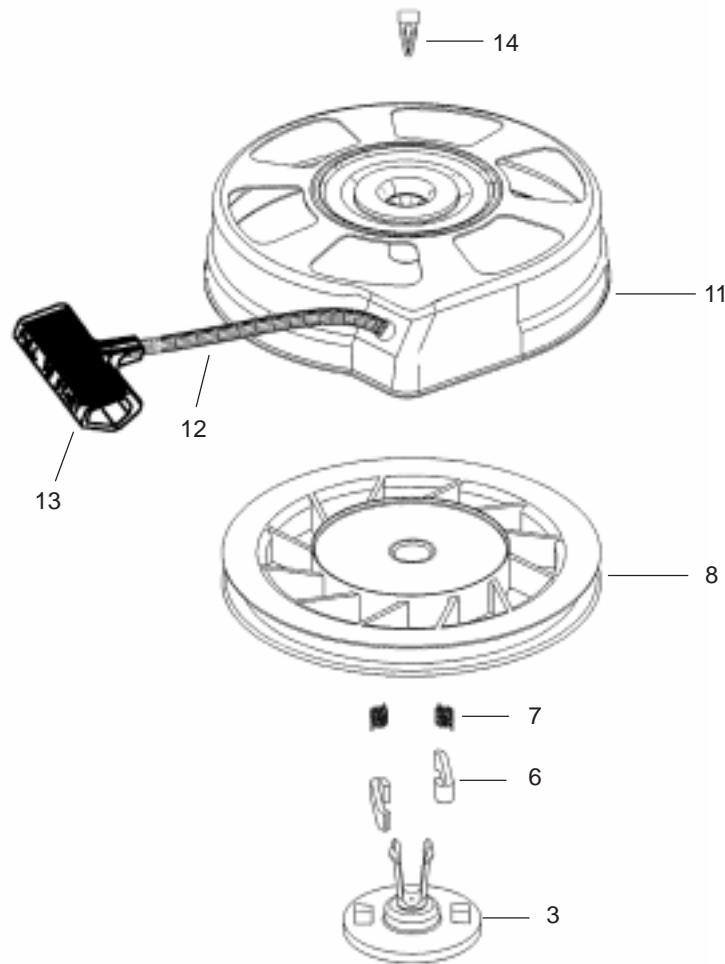

Sheet No.:

Recoil Starter Assembly No. 590739 Tecumseh Model LEV120-361561B

Ref. No.	Part No.	Qty.	Description
0	590739	1	Rewind Starter
3	590740	1	Retainer
6	590616	2	Starter Dog
7	590617	2	Dog Spring
8	590618A	1	Pulley & Rewind Spring Ass'y
11	590638A	1	Starter Housing Ass'y (40 degree grommet)
12	590535	1	Starter Rope (Length 98" x 9/64" dia.)
13	590701	1	Starter Handle
14	590760	1	Spring Clip

Ref. No.	Part No.	Qty.	Description

Obtain parts from local Tecumseh dealer