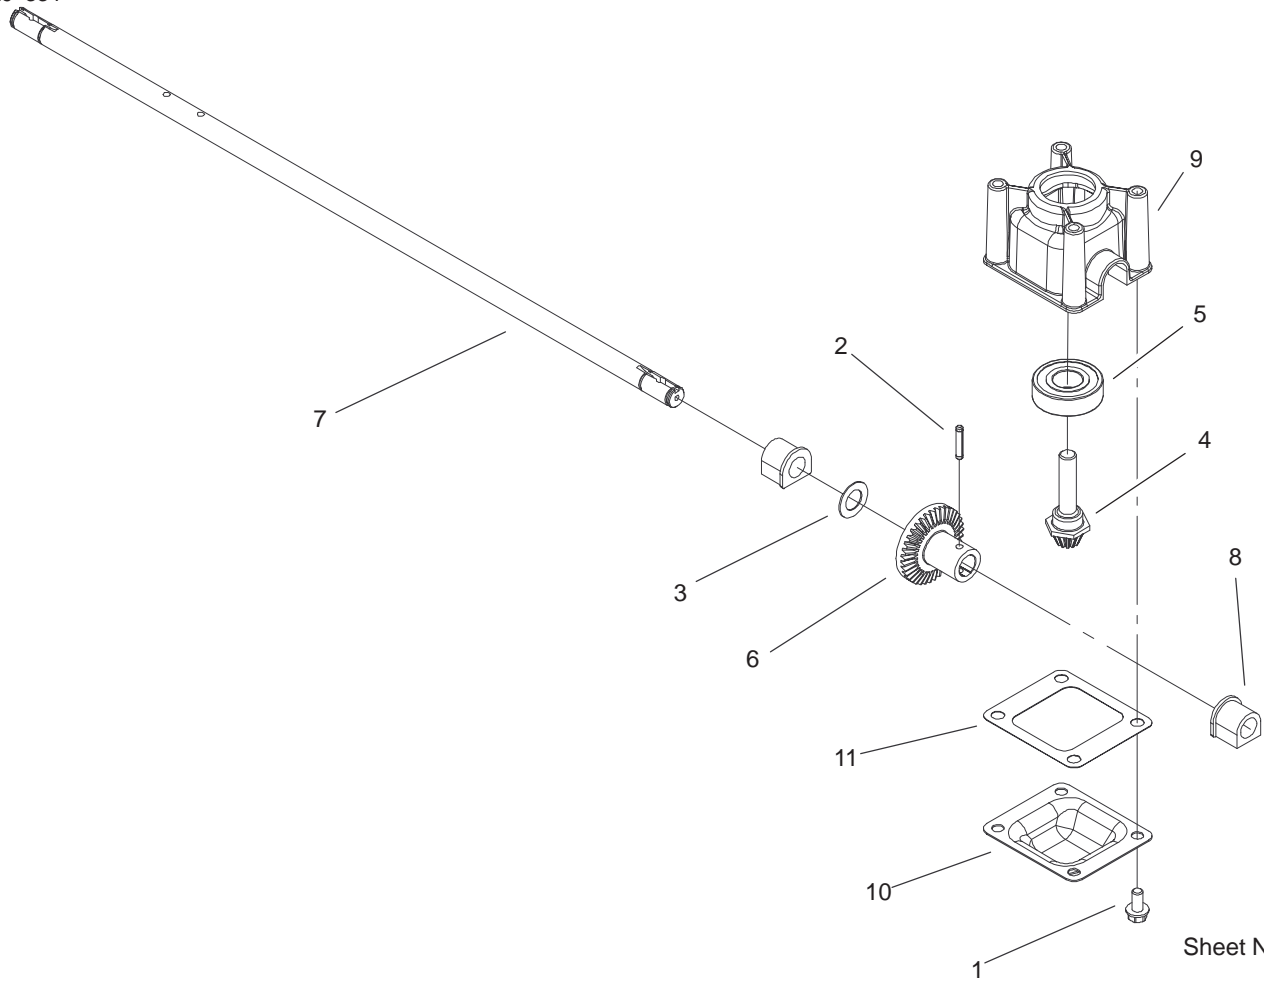

Sheet No.:A1

Transmission Assembly 106-3956

Ref. No.	Part No.	Qty.	Description
1	32144-4	4	Screw-HWH
2	105-6817	1	Pin-Groove
3	36-4780	1	Washer
4	92-5790	1	Pinion
5	100-1048	1	Bearing-Ball
6	104-8671	1	Gear-Bevel, 37t
7	106-3957	1	Shaft-Output
8	104-8673	2	Bushing-Shaft, Output
9	104-8674	1	Gearcase-Upper
10	104-8675-03	1	Cover-Gearcase
11	105-6839	1	Gasket-Gearcase

Ref. No.	Part No.	Qty.	Description