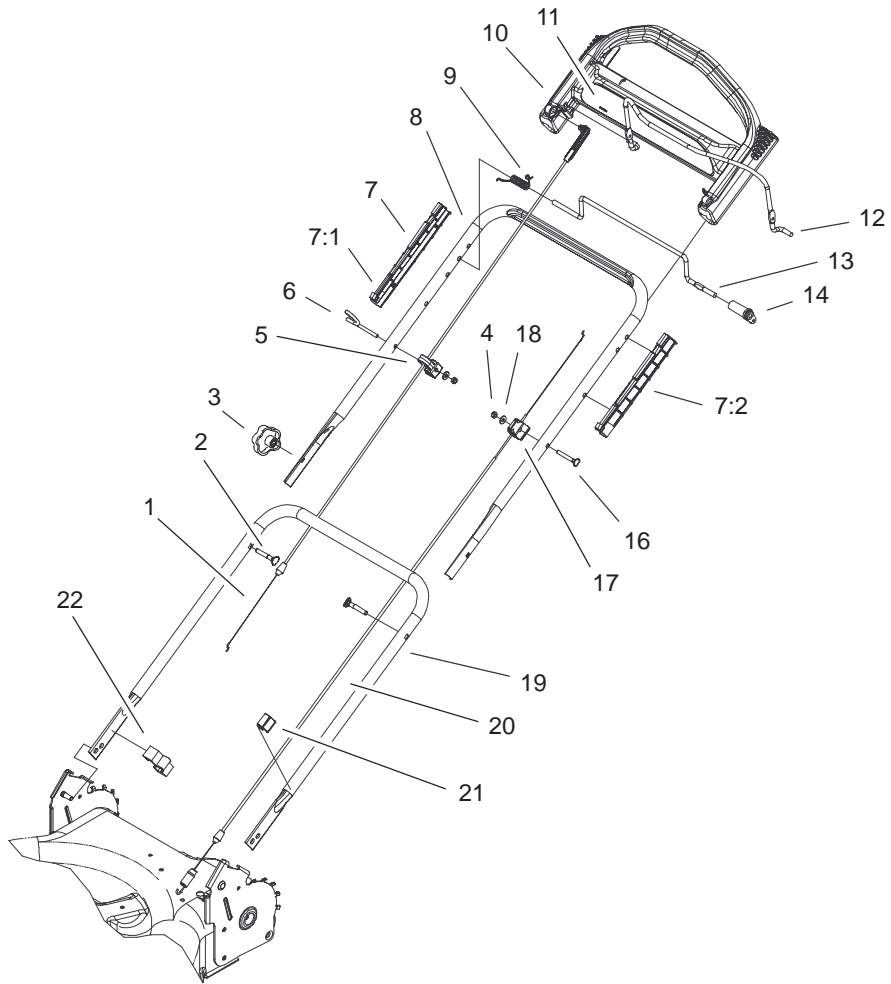

Transmission Assembly 106-3956

Ref. No.	Part No.	Qty.	Description
1	32144-4	4	Screw-HWH
2	105-6817	1	Pin-Groove
3	36-4780	1	Washer
4	92-5790	1	Pinion
5	100-1048	1	Bearing-Ball
6	104-8671	1	Gear-Bevel, 37t
7	106-3957	1	Shaft-Output
8	104-8673	2	Bushing-Shaft, Output
9	104-8674	1	Gearcase-Upper
10	104-8675-03	1	Cover-Gearcase
11	105-6839	1	Gasket-Gearcase

Ref. No.	Part No.	Qty.	Description

Sheet No.:8

Engine and Blade Assembly

Ref. No.	Part No.	Qty.	Description	Ref. No.	Part No.	Qty.	Description
1	105-8629	1	Kit-Bolt, Blade				
3	105-3029-03	1	Support-Blade				
4	104-8697-03	1	Blade-22 Inch				
5	106-3987	1	Driver-Blade, ASM				
6	95-1726	3	Screw-Taptite W/Patch				
7	105-8619	1	Kit-Spacer, Retainer				
8	105-3030-03	1	Guide-Belt				
10	105-1835	1	Cover-Belt, Rear				
12	46-8091	3	Screw-HWH				
☆13		1	Engine-Tecumseh Model Lev120-361542b				
☆13		1	Engine-Tecumseh Model Lev120-361561b				
☆13		1	Engine-Tecumseh Model Lev120-362004a				
13:3	105-6815	1	Decal-Recoil				
14	92-1701	1	Stop-Rope				
15	3256-24	2	Washer-Flat				
16	105-6832	1	Decal-Primer (only on: 20014)				

☆ Not serviced separately

Sheet No.:10

Handle Assembly

Ref. No.	Part No.	Qty.	Description
1	104-8676	1	Cable-Brake
2	92-2260	2	Screw-Handle
3	106-4161	2	Knob-Handle
4	3296-73	2	Nut-Lock, NI
5	99-5239	1	Anchor-Cable
6	105-3049	1	Guide-Rope
7	105-8593	1	Kit-Handle Guides
☆7:1		1	Guide-RH
☆7:2		1	Guide-LH
8	104-8680-05	1	Handle-Upper
9	104-8690	1	Spring-Torsion
10	104-8678	1	Handle-Personal Pace
11	105-3033	1	Decal-Control Handle
12	104-8679-03	1	Bail-Brake
13	99-1588	1	Bar-Control, Traction
14	99-1589	1	Lever-Traction
16	321-50	1	Screw-HH
17	92-7729	1	Anchor-Upper, Cable
18	3256-1	2	Washer-Flat
19	105-1831-05	1	Handle-Lower
20	105-1844	1	Cable-Traction
21	105-6813	1	Retainer-Cable
22	105-6830	1	Guide-Cable