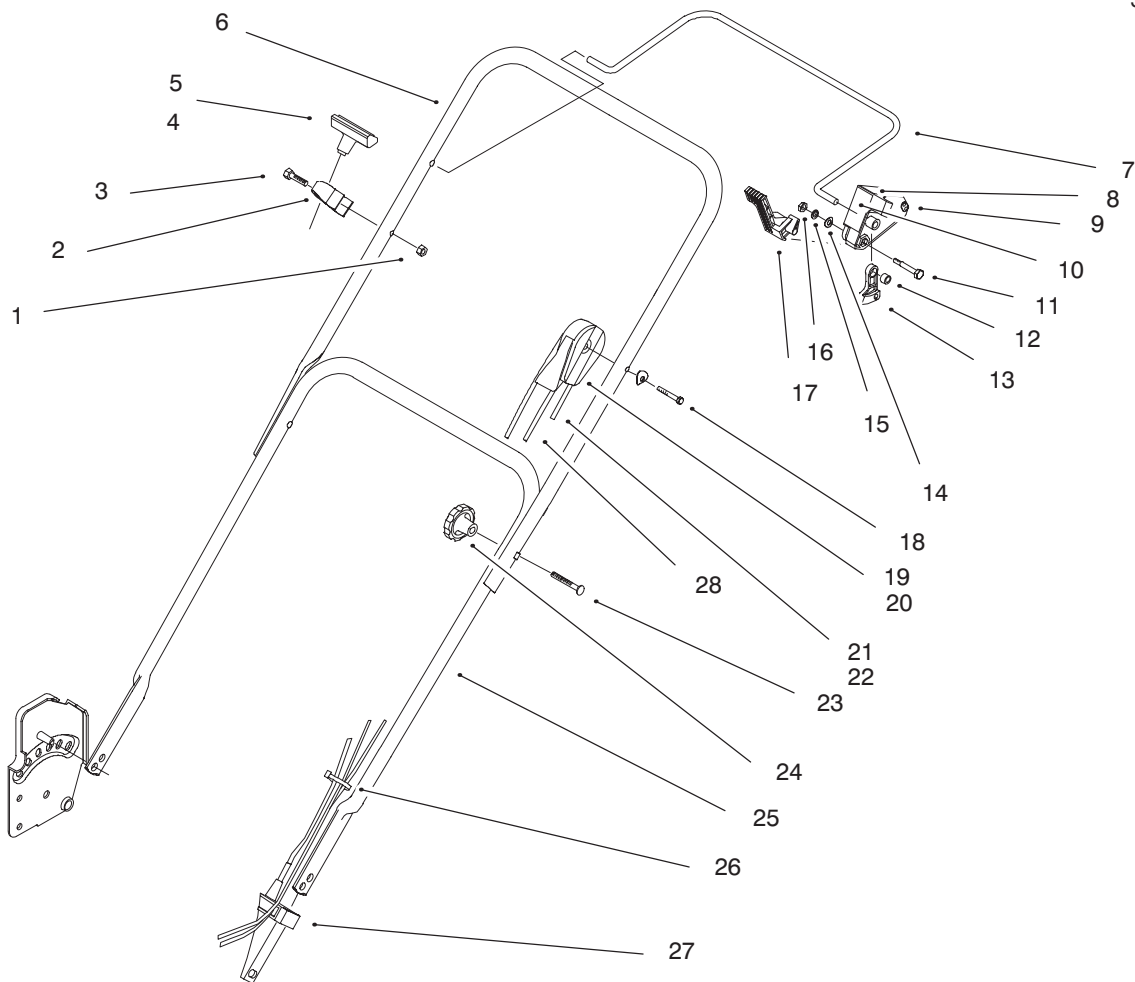

C-2249

Handle Assembly

Ref. No.	Part No.	Description	No. Used	Ref. No.	Part No.	Description	No. Used
1	3296-73	Nut-Lock	1	18	93-0261	Curved Washer	1
2	93-7388	Guide-Rope	1	19	93-0258	Cable-Throttle/Traction (Model No. 20444 Only)	1
3	321-51	Bolt-Hex	2	20	93-0260	Cable-Throttle/Traction (Model No. 20442 Only)	1
4	612825	Handle-Starter (Model No. 20442 Only)	1	21	93-0251	Cable-Brake (Model No. 20444 Only)	1
5	612824	Clip-Rope Insert (Model No. 20442 Only)	1	22	93-0255	Cable-Brake (Model No. 20442 Only)	1
6	93-0237	Handle-Upper	1	23	92-2260	Screw-Handle	2
7	92-3135	Bar-Control	1	24	19-4050	Knob	2
8	92-2292	Decal-Instruction	1	25	93-0238	Handle-Lower	1
9	93-0340	Stop-Pivot	1	26	3290-378	Tie-Cable (Model No. 20444 Only)	1
10	92-2280	Decal-Instruction	1	26	3290-378	Tie-Cable (Model No. 20442 Only)	2
11	92-3132	Bolt-Shoulder	1	27	93-7380	Anchor-Cable	1
12	92-3133	Spacer-Lever	1	28	93-0259	Cable-Traction	1
13	46-5520	Lever-Traction	1				
14	92-2298	Washer-Spring	1				
15	3256-49	Washer-Flat	1				
16	3296-2	Nut-Lock	2				
17	92-2299	Lever-Shift	1