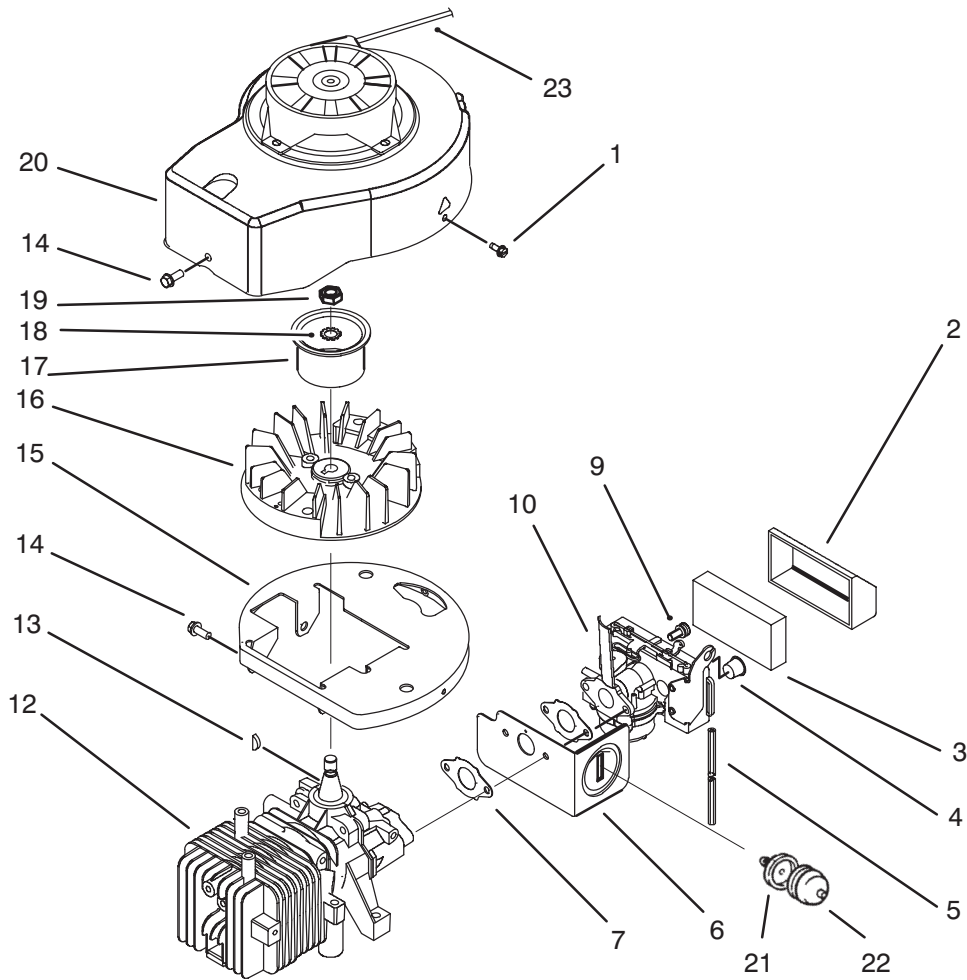

MODEL NO. 20442-590001 & UP  
 MODEL NO. 20444-590001 & UP

Parts  
 Catalog

**21" Recycler<sup>®</sup>**  
 Mower

C-2245A

**Housing Assembly**

Ref. No.	Part No.	Description	No. Used
1	16-9269	Cover-Recycling (Incl. Ref. #4)	1
2	93-0242	Grommet	4
3	32144-4	Screw-Tap.	3
4	85-7060	Decal-Danger	1
5	93-0234	Bracket-Handle RH	1
6	93-0248	Decal-Warning	1
7	93-0209	Cover-Belt	1
8	32144-119	Screw-Thread Form	1
9	49-2040	Screw-Hex Hd.	1
10	93-0228	Brkt.-Belt Guide	1
11	92-1616	Screw	1
12	605120	Grommet	1
13	614673	Spacer	1
14	93-0240	Transmission Assembly	1
15	93-0233	Bracket-Handle LH	1

## Housing Assembly (Continued)

Ref. No.	Part No.	Description	No. Used
32	93-0216	Kicker-Front	1
33	92-4881	Plate-Height Adjust	2
34	93-0262	Decal-Warning	1

Ref. No.	Part No.	Description	No. Used
35	32105-27	Screw-Hex Washer Hd.	1
36	3296-2	Nut-Lock	1

### Engine Assembly #1

Ref. No.	Part No.	Description	No. Used	Ref. No.	Part No.	Description	No. Used
1	92-6396	Shroud-Engine (Model No. 20442 Only)	1	8	68-3632	Line-Fuel (Model No. 20442 Only)	1
2	93-4302	Screw-Sems (Model No. 20442 Only)	3	9		Engine Assembly (Model No. 20442 Only)	1
3	93-0246	Decal-Engine (Model No. 20442 Only)	1	12	93-4196	Shield-Grass	1
4	93-1200	Cover-Strap (Model No. 20442 Only)	1	13	93-0278	Pulley-Driver (Model No. 20442 Only)	1
5	92-1701	Rope-Stop (Model No. 20442 Only)	1	14	52-7320	Retainer-Blade (Model No. 20442 Only)	1
6	55-3578	Gas Cap Assembly (Model No. 20442 Only)	1	15	93-0245	Decal-Deck	1
7	32104-118	Screw-PH (Model No. 20442 Only)	2	16	39-5770	Decal-Danger	1
				17	66-5370	Spring-Compression (Model No. 20442)	1