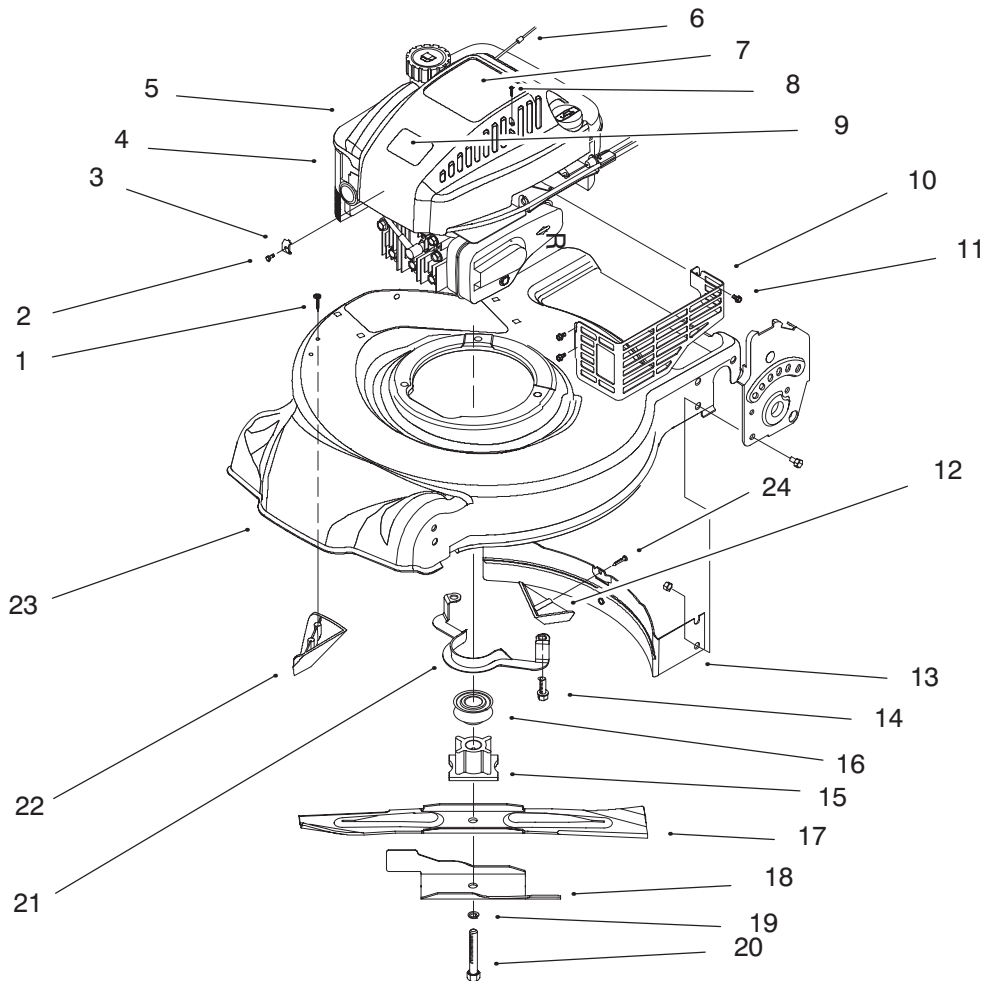

C-2247

Engine Assembly #2

Ref. No.	Part No.	Description	No. Used	Ref. No.	Part No.	Description	No. Used
1	32144-111	Screw-PPH	2	12	93-0217	Kicker-Rear	1
2	93-8470	Screw-Clamp (F/W Eng.)	1	13	93-0223	Baffle-Rear	1
3	2210-249	Clamp-Casing (F/W Eng.) (Model No. 20444 Only)	1	14	92-1624	Screw-Engine	3
4		Engine-Quantum 4 HP (Model No. 20444 Only)	1	15	62-7540	Retainer-Blade (Model No. 20444 Only)	1
5	93-0243	Shroud-Qt Wedge (Model No. 20444 Only)	1	16	62-7550	Pulley-Driver (Model No. 20444 Only)	1
6	2210-316	Rope-Stop (P/W Eng.) (Model No. 20444 Only)	1	17	93-0241	Blade-Steel Deck	1
7	93-0247	Decal-Engine (Model No. 20444 Only)	1	18	93-0219	Accelerator	1
8	32144-121	Screw (Model No. 20444 Only)	2	19	3253-22	Washer-Lock	1
9	92-2289	Plate-Logo	1	20	26-0670	Bolt-Blade	1
10	82-8550	Shield-Muffler (Model No. 20444 Only)	1	21	93-0208	Guide-Belt (Model No. 20444 Only)	1
11	32144-73	Screw-Hex Washer Hd. Thread Forming (Model No. 20444 Only)	3	22	93-0218	Kicker-Side	1
				23	16-9279	Deck-21" Steel SP (Incl. Ref. #6 pg.1, Ref. #34 pg. 2, & Ref. #16pg. 3)	1
				24	93-0231	Screw	1