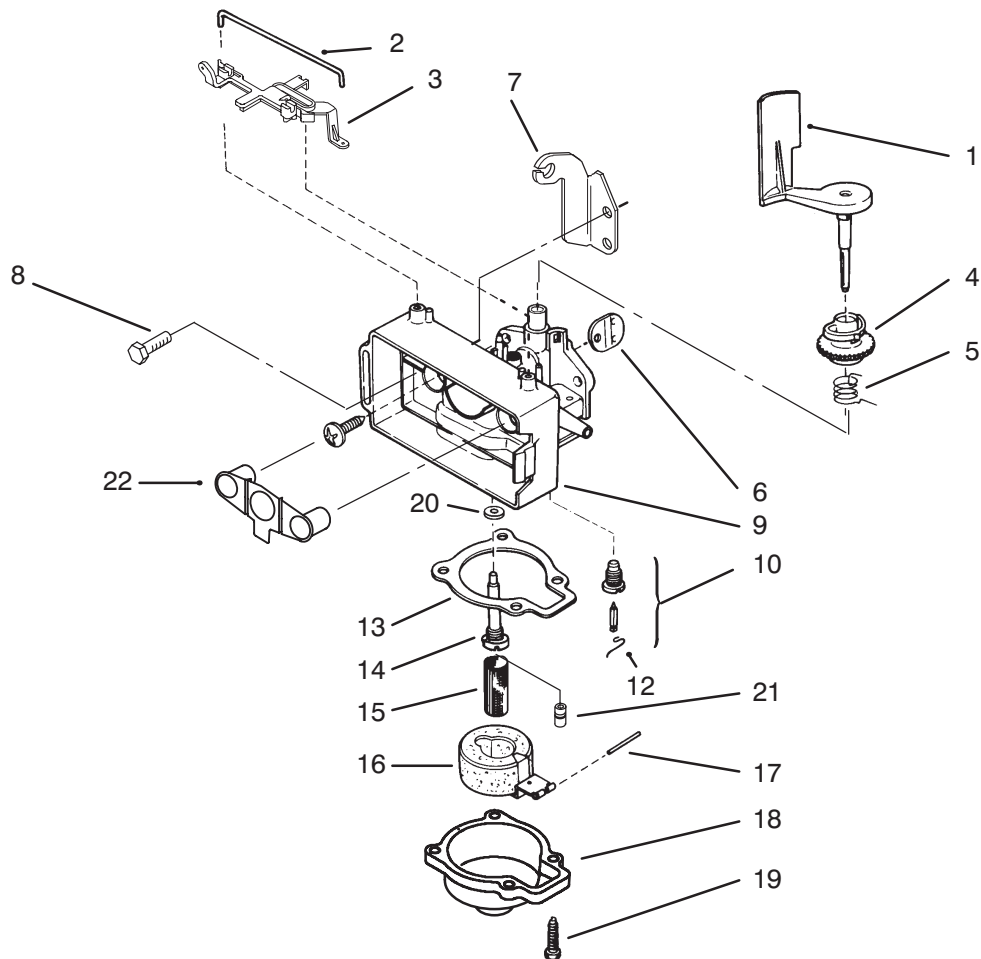

C-2130B

Carburetor Assembly (Model No. 20442 Only)

Ref. No.	Part No.	Description	No. Used	Ref. No.	Part No.	Description	No. Used
1	92-6376	Air Vane & Shaft	1	13	602850	Gasket	1
2	610165	Retainer-Speed Control	1	14	92-6371	Nozzle	1
3	93-1225	Lever-Speed Adjust	1	15	611071	Filter-Fuel	1
4	610834	Collar-Air Vane	1	16	678113	Float & Arm Assembly	1
5	92-4944	Spring-Governor	1	17	92-6389	Pin	1
6	92-6373	Disc-Throttle	1	18	92-9691	Float Chamber	1
7	92-4949	Bracket-Throttle Control	1	19	608850	Screw	4
8	613269	Screw	2	20	612383	Washer	1
9	92-6377	Carburetor Body	1	21	92-6370	Main Jet	1
10	92-9697	Kit-Float Valve, Body & Seat (Incl. Ref. #12)	1	22	93-4320	Shield-Fuel	1
12	603145	Spring	1	*	92-6385	Jet-High Altitude	1
				*	92-9695	Carburetor Assembly	1

*Not Illustrated