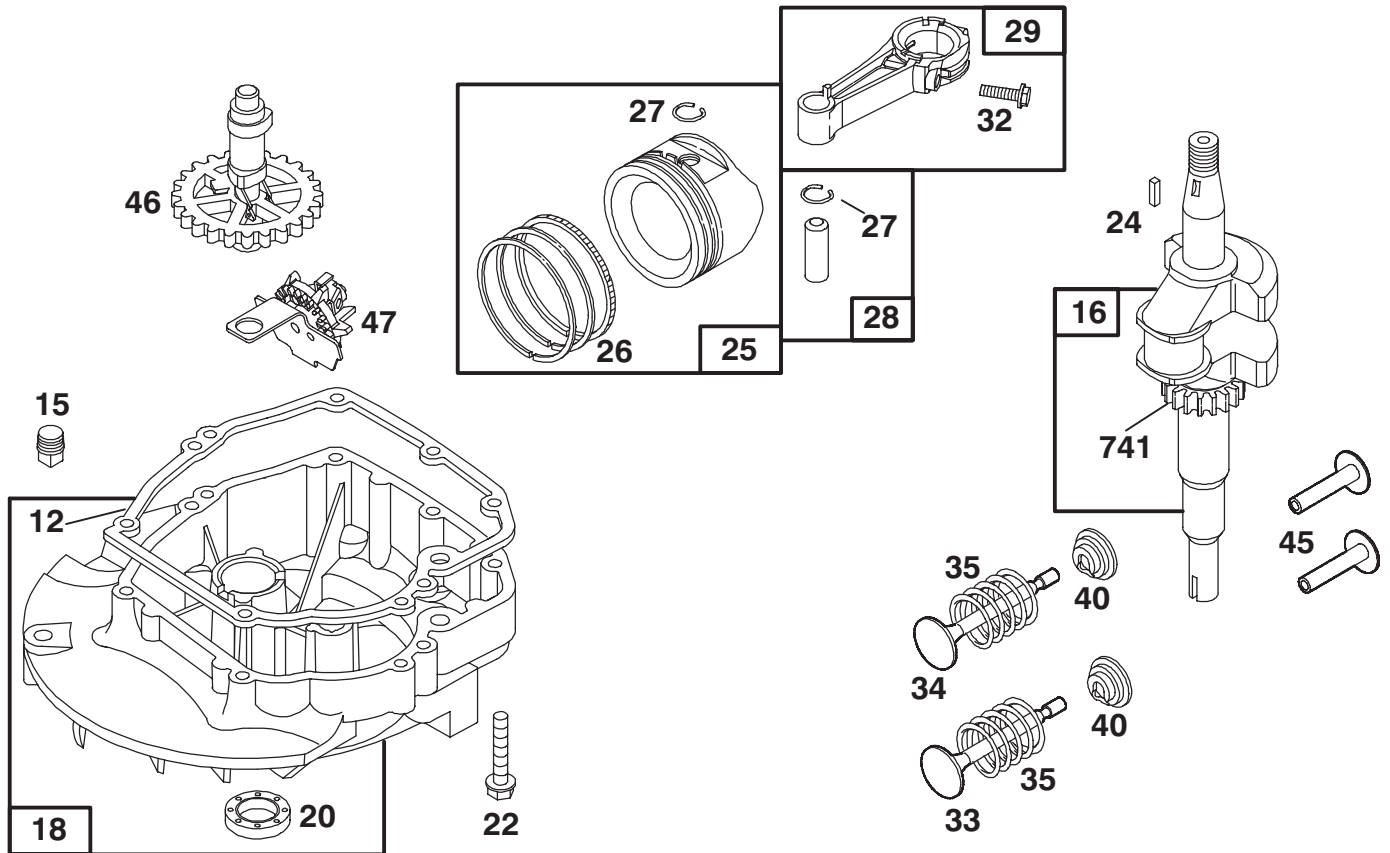

Assemblies include all parts shown in frames.

Crankshaft Assembly Briggs and Stratton 127802-0640-01

Ref. No.	Part No.	Description	No. Used
★12	272198	Gasket – Crankcase	1
15	94720	Plug – Oil Drain	1
16	494546	Crankshaft	1
		Note: Order 94388 For Timing Gear Key.	1
18	493279	Sump – Engine	1
★20	399781	Seal – Oil	1
22	94220	Screw – Hex. Head	1
		Note: 94612 Screw – Hex. Head	1
		(One (1) Used in Hole Nearest Breather.)	1
24	222698	Key – Flywheel	1
25	493262	Piston Assy. (Standard)	1
	493385	Piston Assy. (.010" O.S.)	1
	493386	Piston Assy. (.020" O.S.)	1
	493387	Piston Assy. (.030" O.S.)	1
26	493261	Ring Set (Standard)	1
	493388	Ring Set (.010" O.S.)	1
	493389	Ring Set (.020" O.S.)	1
	493390	Ring Set (.030" O.S.)	1

Ref. No.	Part No.	Description	No. Used
27	26026	Lock – Piston Pin	1
28	298909	Pin – Piston (Standard)	1
	298908	Pin – Piston (.005" O.S.)	1
29	490566	Rod Assembly – Conn.	1
		Note: For Conn. Rod With .020" Undersize Crankpin Bearing – Order No. 490743.	1
32	94699	Screw – Conn. Rod	1
33	262651	Valve – Exhaust	1
34	262652	Valve – Intake	1
35	262224	Spring – Valve	1
40	93312	Retainer – Valve Spring	1
45	262204	Tappet – Valve	1
46	492828	Gear – Cam	1
47	493737	Slinger – Oil	1
741	262598	Gear – Timing	1

★ Included in Gasket Set—Part No. 496117.

Obtain Parts from your Local Briggs and Stratton Dealer