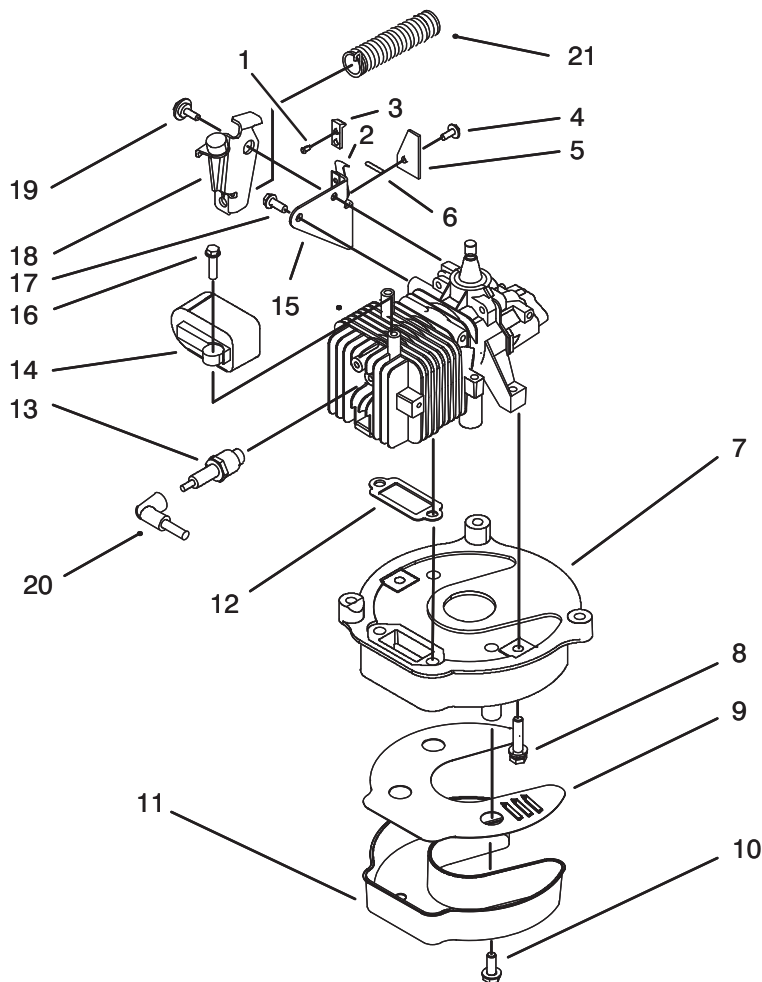

C-1899

Brake and Muffler Assembly (Model No. 20442 Only)

Ref. No.	Part No.	Description	No. Used	Ref. No.	Part No.	Description	No. Used
1	3290-459	Rivet	2	12	93-1233	Gasket-Exhaust	1
2	60-9010	Strap-Ground	1	13	614009	Plug-Spark	1
3	92-2925	Strap-Insulation	1	14	684049	Ignition Assembly (Incl. Ref. #20)	1
4	12-5450	Screw-Thread Forming	1	15	84-7820	Plate-Brake Mount	1
5	53-4690	Stop-Ground Strap	1	16	613208	Screw-Hex Washer Hd.	2
6	92-1156	Wire-Brake Switch Lead	1	17	614702	Screw	1
7	614654	Plate-Muffler	1	18	66-5380	Plate-Brake Assembly	1
8	607601	Screw	4	19	92-9698	Screw-Shoulder	1
9	93-1217	Baffle	1	20	681678	Lead & Cover Assembly	1
10	609471	Screw	3	21	66-5370	Spring-Compression	1
11	93-1108	Cover-Muffler	1