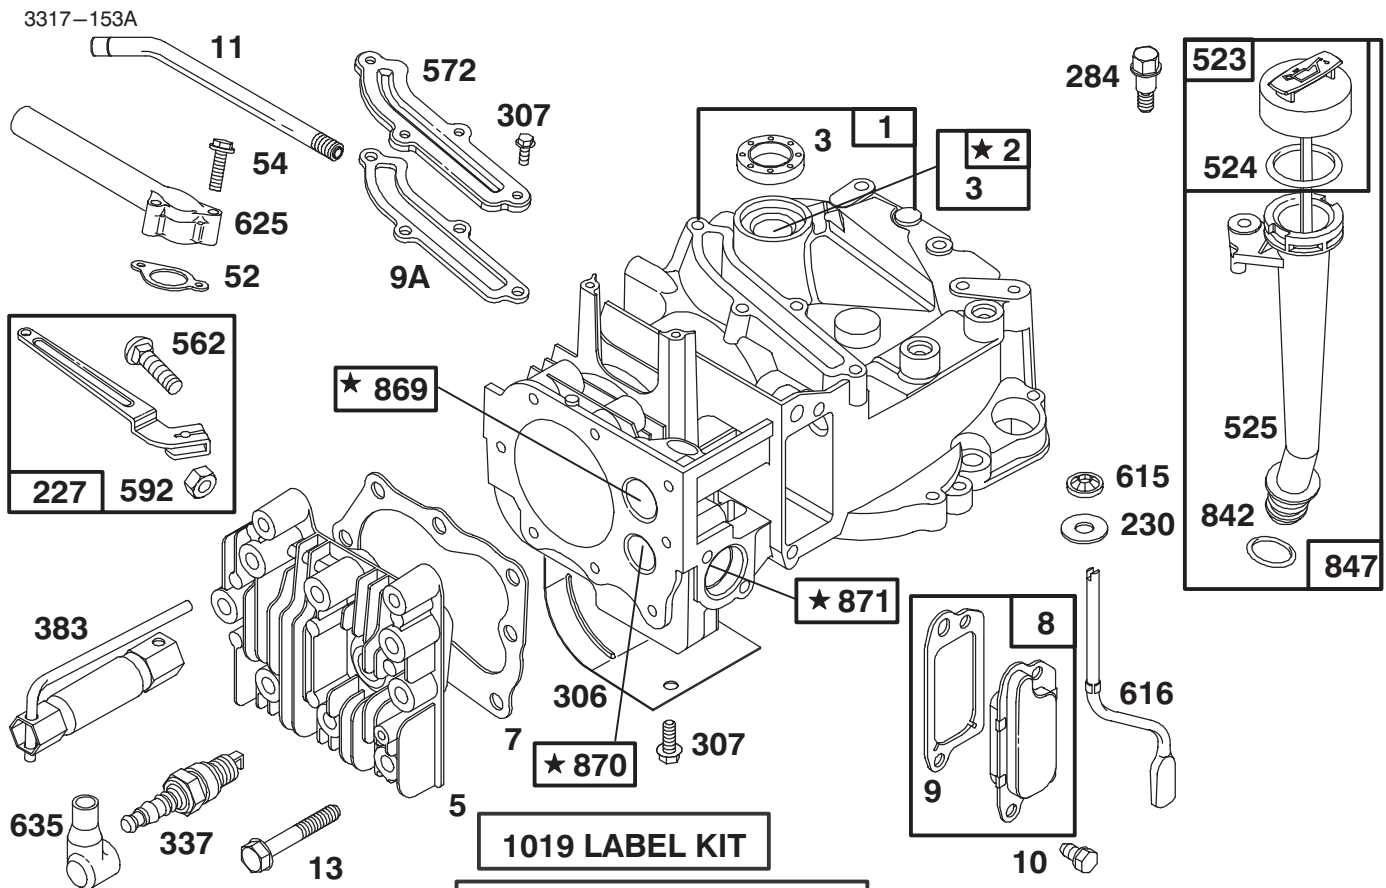

★ REQUIRES SPECIAL TOOLS TO INSTALL. SEE REPAIR INSTRUCTION MANUAL.

Assemblies include all parts shown in frames.

Cylinder Assembly Briggs and Stratton 127802-0640-01

Ref. No.	Part No.	Description	No. Used
1	493260	Cylinder Assembly	1
2	293708	Bushing – Cylinder	1
★3	299819	Seal – Oil	1
5	214349	Head – Cylinder	1
★7	272916	Gasket – Cylinder Head	1
8	495786	Breather – Valve Chamber	1
★9	272481	Gasket – Valve Cover	1
★9A	272238	Gasket – Baffle Plate	1
10	94650	Screw – Breather Mtg.	1
11	231933	Tube – Breather	1
13	94547	Screw – Cylinder Head	1
★52	272199	Gasket – Intake Elbow	1
54	94526	Screw – Intake Elbow Mounting	1
227	492349	Lever Assembly – Gov.	1
230	67072	Washer – Gov. Crank	1
284	94511	Screw – Hex. Head	1
306	224324	Shield – Cylinder	1
307	94515	Screw – Hex. Head	1
337	802592	Plug – Spark	1
383	89838	Wrench – Spark Plug	1

Ref. No.	Part No.	Description	No. Used
523	495264	Cap With Dipstick – Oil Filler	1
★524	280393	Seal – Filler Tube	1
525	495265	Tube – Oil Filler	1
562	92613	Bolt – Governor Lever	1
572	224328	Baffle – Cylinder	1
592	231082	Nut – Hex.	1
615	94474	Fastener	1
616	262578	Crank – Governor	1
625	281085	Tube – Fuel Intake	1
635	66538	Elbow – Spark Plug	1
★842	280966	Seal – O-Ring	1
847	495263	Oil Fill Tube Assy.	1
869	213512	Seat – Intake Valve	1
870	213513	Seat – Exhaust Valve	1
871	262001	Guide – Exhaust Valve	1
		Note: 63709 Guide – Intake Valve	1
1019	494256	Label Kit	1
1058	272262	Owner's Manual	1

★ Included in Gasket Set—Part No. 496117.

Obtain Parts from your Local Briggs and Stratton Dealer