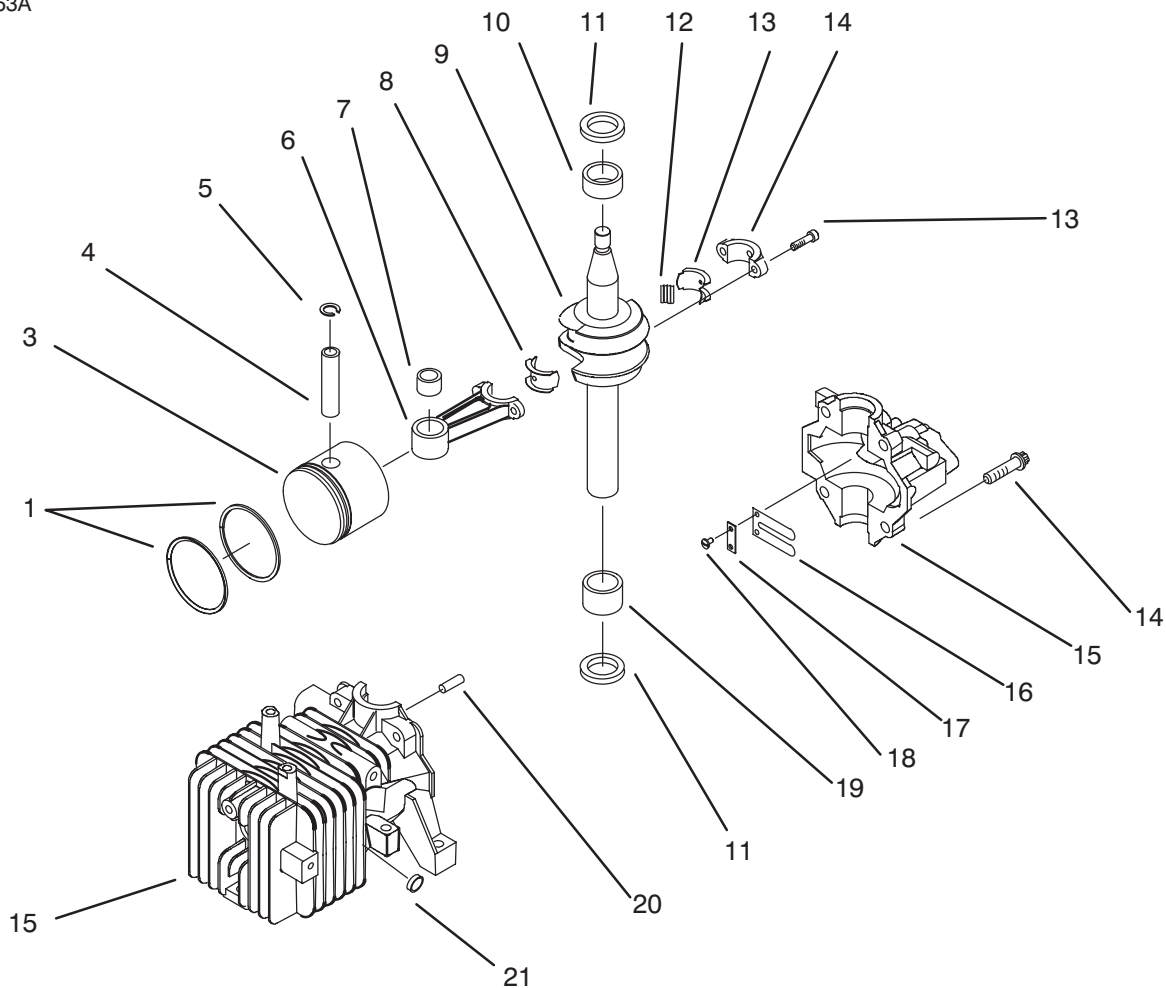

C-1295A

Block Assembly (Model No. 20442 Only)

Ref. No.	Part No.	Description	No. Used
1	681737	Set-Rings, Piston	1
3	92-4923	Piston & Ring Set	1
*	92-4925	Piston & Connecting Rod (Incl. Ref. #1, 3-7 & 13)	1
4	606608	Pin-Wrist	1
5	303712	Ring-Retaining	2
6	92-4921	Connecting Rod Assembly (Incl. Ref. #8, 12 & 13)	1
7	92-4927	Bearing	1
8	677982	Liner-Split (Set of 2)	1
9	92-6379	Crankshaft	1
10	681830	Bearing-Upper Main	1
11	611396	Seal-Oil	2

Ref. No.	Part No.	Description	No. Used
12	683911	Bearing-Needle	1
13	611393	Screw-Hex. Hd.	2
14	614636	Screw-Hex. Washer Hd.	3
15	93-4311	Cylinder & Crankcase Cover (Incl. Ref. #14, 16, 17, 18, 20, & 21)	1
16	602588	Reed -Carburetor	1
17	602587	Reed-Backup Plate	1
18	612872	Screw	2
19	681831	Bearing-Needle	1
20	609629	Dowel	1
21	609123	Plug-Core	4

*Not Illustrated