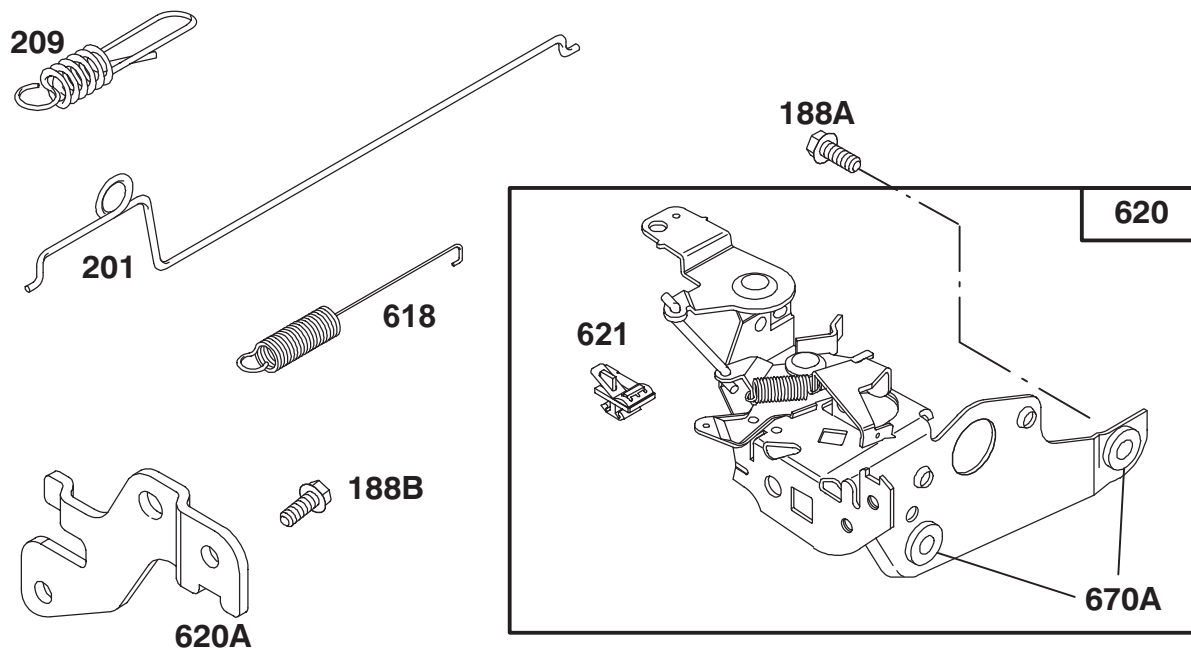

Assemblies include all parts shown in frames.

Carburetor Link Assembly Briggs and Stratton 127802-0640-01

Ref. No.	Part No.	Description	No. Used	Ref. No.	Part No.	Description	No. Used
188A	94644	Screw - Hex. Head	1	620	497203	Bracket - Carburetor	1
188B	94602	Screw - Hex. Head	1	620A	225152	Bracket - Control	1
201	262579	Link - Governor	1	621	396847	Switch - Stop	1
209	262661	Spring - Governor	1	670A	493823	Spacer - Bracket	1
618	262749	Spring - Return	1				

Obtain Parts from your Local Briggs and Stratton Dealer