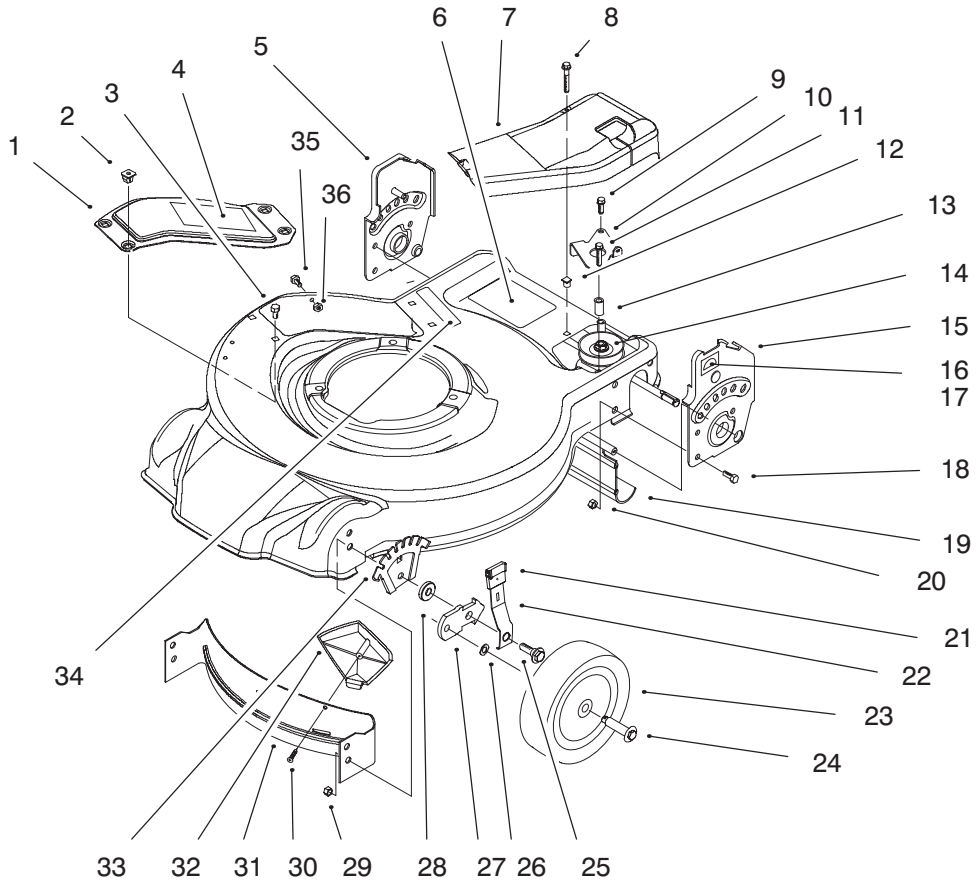

MODEL NO. 20442-590001 & UP  
 MODEL NO. 20444-590001 & UP

Parts  
 Catalog

**21" Recycler<sup>®</sup>**  
 Mower

C-2245A

**Housing Assembly**

Ref. No.	Part No.	Description	No. Used
1	16-9269	Cover-Recycling (Incl. Ref. #4)	1
2	93-0242	Grommet	4
3	32144-4	Screw-Tap.	3
4	85-7060	Decal-Danger	1
5	93-0234	Bracket-Handle RH	1
6	93-0248	Decal-Warning	1
7	93-0209	Cover-Belt	1
8	32144-119	Screw-Thread Form	1
9	49-2040	Screw-Hex Hd.	1
10	93-0228	Brkt.-Belt Guide	1
11	92-1616	Screw	1
12	605120	Grommet	1
13	614673	Spacer	1
14	93-0240	Transmission Assembly	1
15	93-0233	Bracket-Handle LH	1

Ref. No.	Part No.	Description	No. Used
16	92-2915	Decal-HOC L.H.	1
17	92-2914	Decal-HOC R.H.	1
18	322-3	Screw-Hex Hd. Cap	6
19	92-8647	Shield-Trailing	1
20	3296-29	Nut-Lock	6
21	92-1008	Knob-Height Adjust	4
22	614687	Spring Arm-Front	2
23	92-9591	Wheel Assembly	2
24	614650	Bolt-Shoulder	2
25	614672	Bolt-Shoulder	2
26	40-1940	Washer	2
27	614637	Bracket-Wheel Height Adj.	2
28	92-4890	Washer	2
29	3296-39	Nut-Lock	2
30	93-0231	Screw-Plastite	1
31	93-0222	Baffle-Front	1