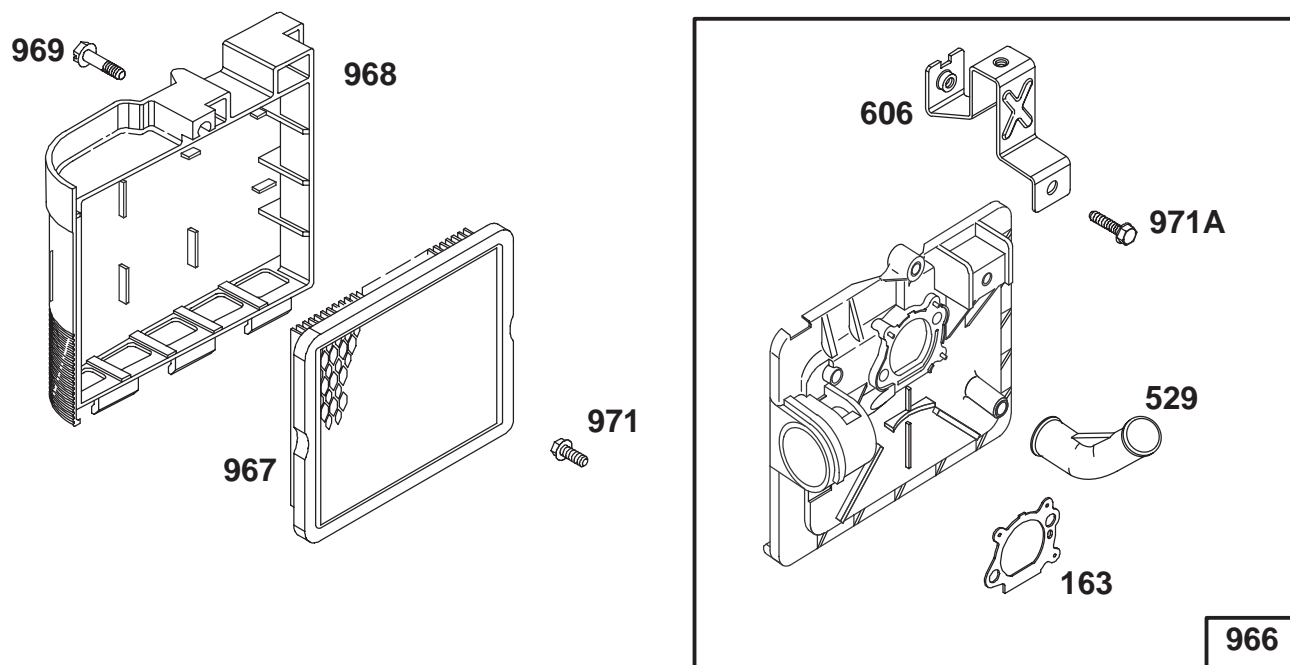

Assemblies include all parts shown in frames.

Air Cleaner Assembly Briggs and Stratton 127802-0640-01

Ref. No.	Part No.	Description	No. Used
163	272653	Gasket – Air Cleaner	1
529	281299	Grommet – Breather	1
606	224815	Strap – Bracket	1
966	496116	Base – Air Cleaner	1
967	491588	Filter – Air	1

Ref. No.	Part No.	Description	No. Used
968	281340	Cover – Air Cleaner	1
969	94120	Screw – Cover Mtg.	1
971	94121	Screw – Air Cleaner	1
971A	94749	Screw – Hex. Head	1

* Included in Gasket Set—Part No. 496117.

Obtain Parts from your Local Briggs and Stratton Dealer