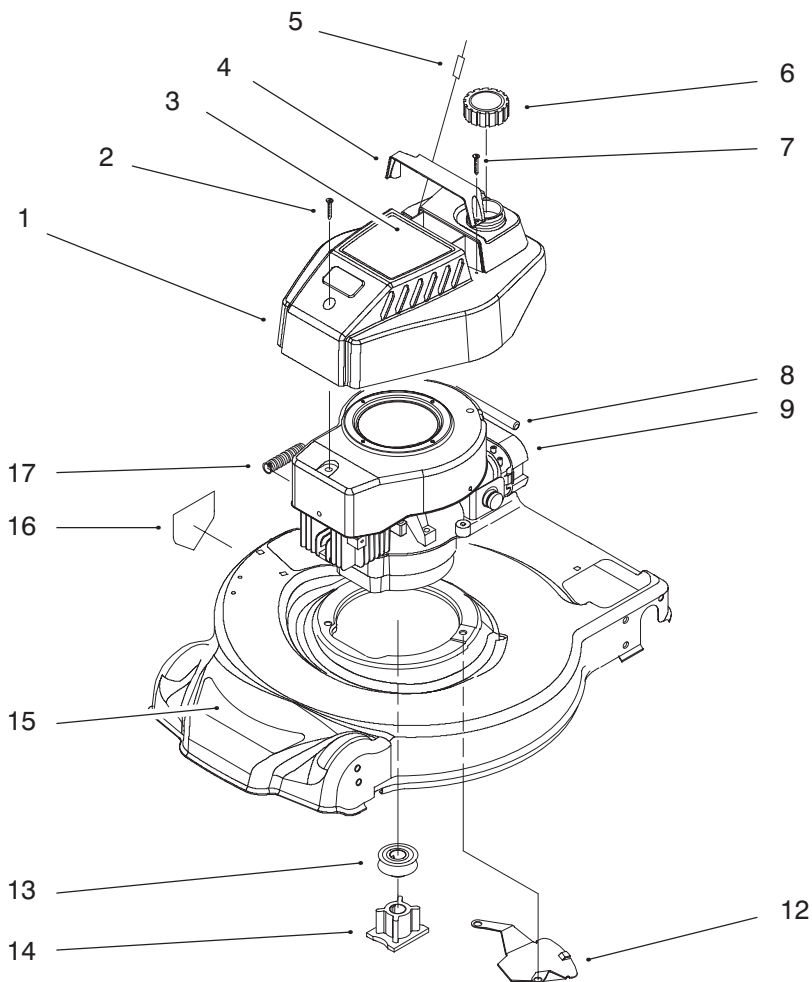

C-2246

Engine Assembly #1

Ref. No.	Part No.	Description	No. Used	Ref. No.	Part No.	Description	No. Used
1	92-6396	Shroud-Engine (Model No. 20442 Only)	1	8	68-3632	Line-Fuel (Model No. 20442 Only)	1
2	93-4302	Screw-Sems (Model No. 20442 Only)	3	9		Engine Assembly (Model No. 20442 Only)	1
3	93-0246	Decal-Engine (Model No. 20442 Only)	1	12	93-4196	Shield-Grass	1
4	93-1200	Cover-Strap (Model No. 20442 Only)	1	13	93-0278	Pulley-Driver (Model No. 20442 Only)	1
5	92-1701	Rope-Stop (Model No. 20442 Only)	1	14	52-7320	Retainer-Blade (Model No. 20442 Only)	1
6	55-3578	Gas Cap Assembly (Model No. 20442 Only)	1	15	93-0245	Decal-Deck	1
7	32104-118	Screw-PH (Model No. 20442 Only)	2	16	39-5770	Decal-Danger	1
				17	66-5370	Spring-Compression (Model No. 20442)	1