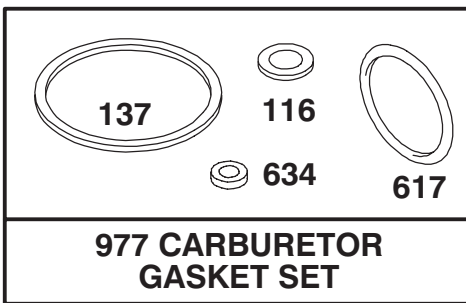

Assemblies include all parts shown in frames.

Gasket Assembly Briggs and Stratton 127802-0640-01

Ref. No.	Part No.	Description	No. Used
★3	299819	Seal – Oil	1
★7	272916	Gasket – Cylinder Hd.	1
★9	272481	Gasket – Valve Cover	1
★9A	272238	Gasket – Baffle Plate	1
★12	272198	Gasket – Crankcase	1
★20	399781	Seal – Oil	1
★52	272199	Gasket – Intake Elbow	1
●104	231371	Pin – Float Hinge	1
●◆116		Gasket – Sealing (Sold in Kit Only).	1
121	493762	Carburetor Kit	1
●127		Plug – Welch (Sold in Kit Only).	1

Ref. No.	Part No.	Description	No. Used
●134	398188	Valve – Inlet (Includes Seat)	1
●◆137		Gasket – Bowl (Sold in Kit Only).	1
★163	272653	Gasket – Air Cleaner	1
358	497316	Gasket Set	1
★524	280393	Seal – Filler Tube	1
●◆617	270344	Seal – Fuel Intake Tube	1
●◆634		Washer – Shaft (Sold in Kit Only).	1
★842	280966	Seal – O-Ring	1
★883	272253	Gasket – Exhaust	1
977	490937	Gasket Set – Carburetor	1

● Included in Carburetor Kit—Part No. 493762.

◆ Included in Carburetor Gasket Set—Part No. 490937.

Obtain Parts from your Local Briggs and Stratton Dealer

★ Included in Gasket Set—Part No. 496117.