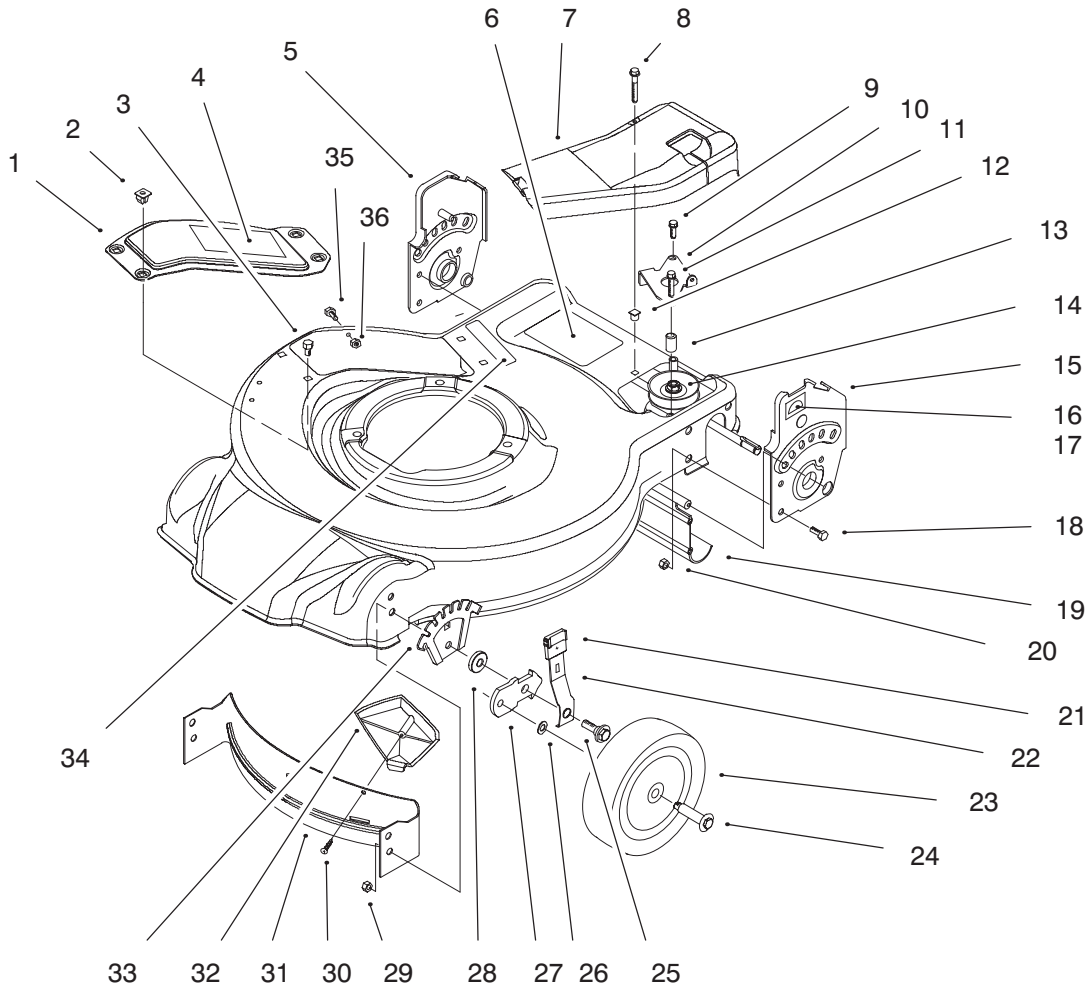

MODEL NO. 20442-590001 & UP  
 MODEL NO. 20444-590001 & UP

Parts  
 Catalog

**21" Recycler<sup>®</sup>**  
 Mower

C-2245A

**Housing Assembly**

Ref. No.	Part No.	Description	No. Used
1	16-9269	Cover-Recycling (Incl. Ref. #4)	1
2	93-0242	Grommet	4
3	32144-4	Screw-Tap.	3
4	85-7060	Decal-Danger	1
5	93-0234	Bracket-Handle RH	1
6	93-0248	Decal-Warning	1
7	93-0209	Cover-Belt	1
8	32144-119	Screw-Thread Form	1
9	49-2040	Screw-Hex Hd.	1
10	93-0228	Brkt.-Belt Guide	1
11	92-1616	Screw	1
12	605120	Grommet	1
13	614673	Spacer	1
14	93-0240	Transmission Assembly	1
15	93-0233	Bracket-Handle LH	1

Ref. No.	Part No.	Description	No. Used
16	92-2915	Decal-HOC L.H.	1
17	92-2914	Decal-HOC R.H.	1
18	322-3	Screw-Hex Hd. Cap	6
19	92-8647	Shield-Trailing	1
20	3296-29	Nut-Lock	6
21	92-1008	Knob-Height Adjust	4
22	614687	Spring Arm-Front	2
23	92-9591	Wheel Assembly	2
24	614650	Bolt-Shoulder	2
25	614672	Bolt-Shoulder	2
26	40-1940	Washer	2
27	614637	Bracket-Wheel Height Adj.	2
28	92-4890	Washer	2
29	3296-39	Nut-Lock	2
30	93-0231	Screw-Plastite	1
31	93-0222	Baffle-Front	1