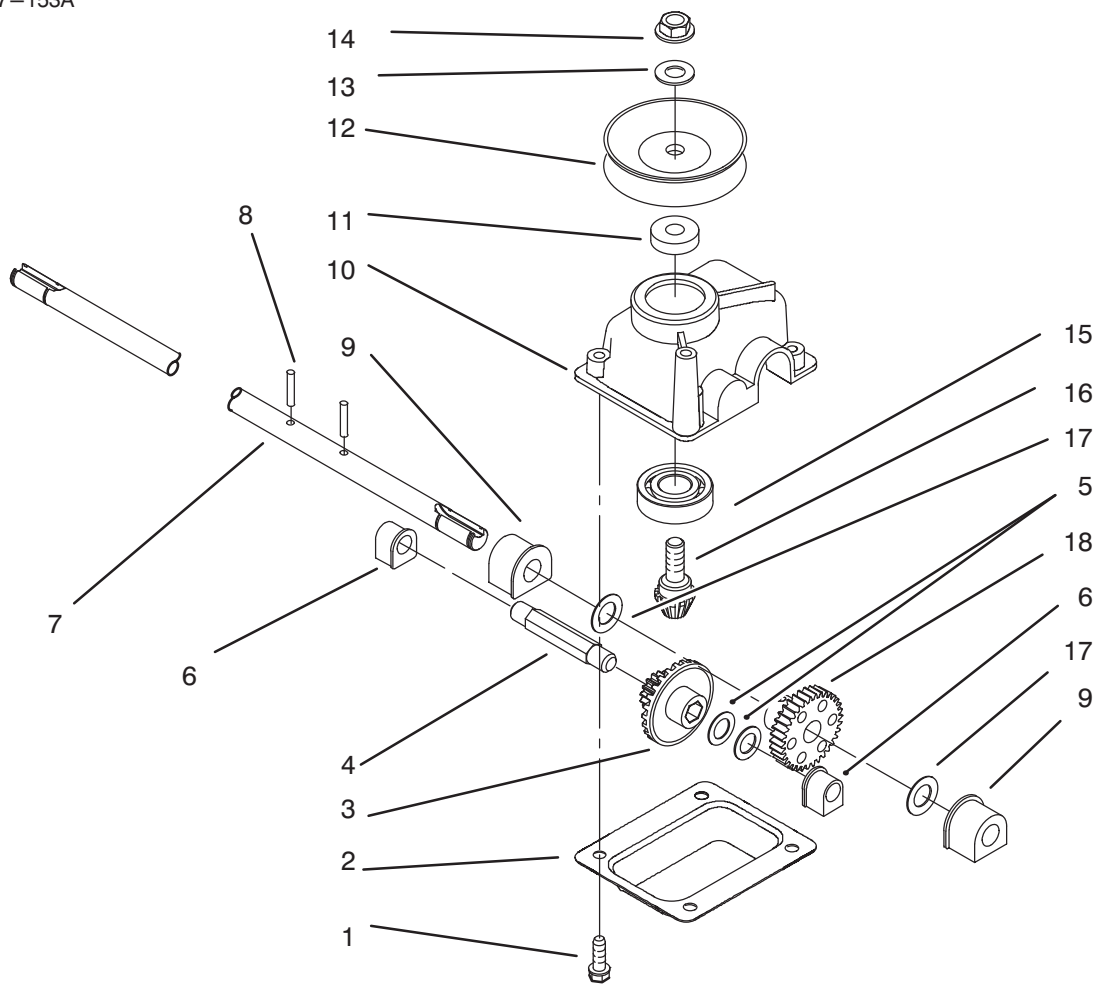

C-1292

Gear Case Assembly

Ref. No.	Part No.	Description	No. Used
1	49-2040	Screw-Taptite	4
2	614668	Cover-Gear Case	1
3	55-3760	Pinion-15 Tooth	1
4	614696	Shaft-Intermediate	1
5	36-4791	Washer	2
6	60-8750	Bushing	2
7	93-0239	Shaft-Output	1
8	3285-19	Pin-Groove	2
9	60-8850	Bushing-Output	2
10	92-7727	Gearcase	1

Ref. No.	Part No.	Description	No. Used
11	62-6660	Spacer	1
12	60-8840	Pulley-Half	2
13	3256-24	Washer	1
14	3296-5	Nut	1
15	38-7820	Bearing -Ball	1
16	60-8890	Gear-Bevel Pinion	1
17	36-4780	Washer-Thrust	2
18	614596	Gear 34 Tooth	1
*	93-0240	Gearcase ASM (Complete)	1

*Not Illustrated