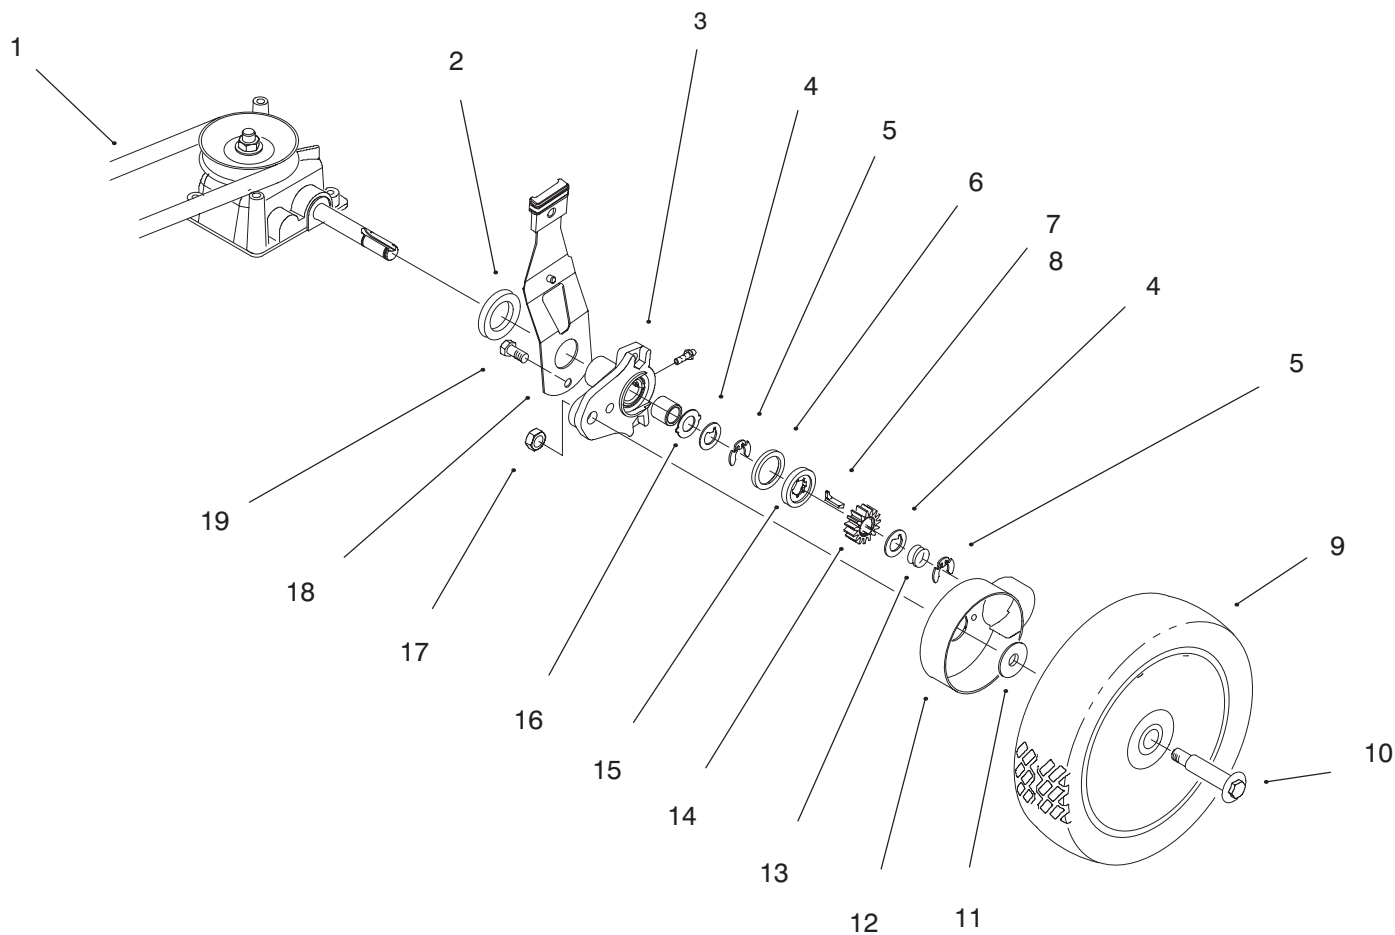

C-2248

Rear Axle Assembly

Ref. No.	Part No.	Description	No. Used
1	93-0232	V-Belt	1
2	614447	Spacer-Axle Shaft	2
3	92-7746	Height Adj. Arm Assembly	2
4	65-4740	Washer-Thrust	4
5	65-2720	Ring-Retaining	4
6	65-4710	Ring-Friction	2
7	66-6040	Key-Rocking R.H.	1
8	66-6050	Key-Rocking L.H.	1
9	92-9590	Wheel Assembly	2
10	92-1057	Bolt-Shoulder	2

Ref. No.	Part No.	Description	No. Used
11	614426	Washer-Stepped	2
12	614427	Cover-Wheel	2
13	65-4720	Spring-Compression	2
14	65-4750	Gear-Pinion	2
15	65-4760	Washer	2
16	65-4730	Washer-Thrust	2
17	610358	Nut-Lock	2
18	92-1004	Spring Arm Assembly	2
19	32144-85	Screw-Hex Hd.	2