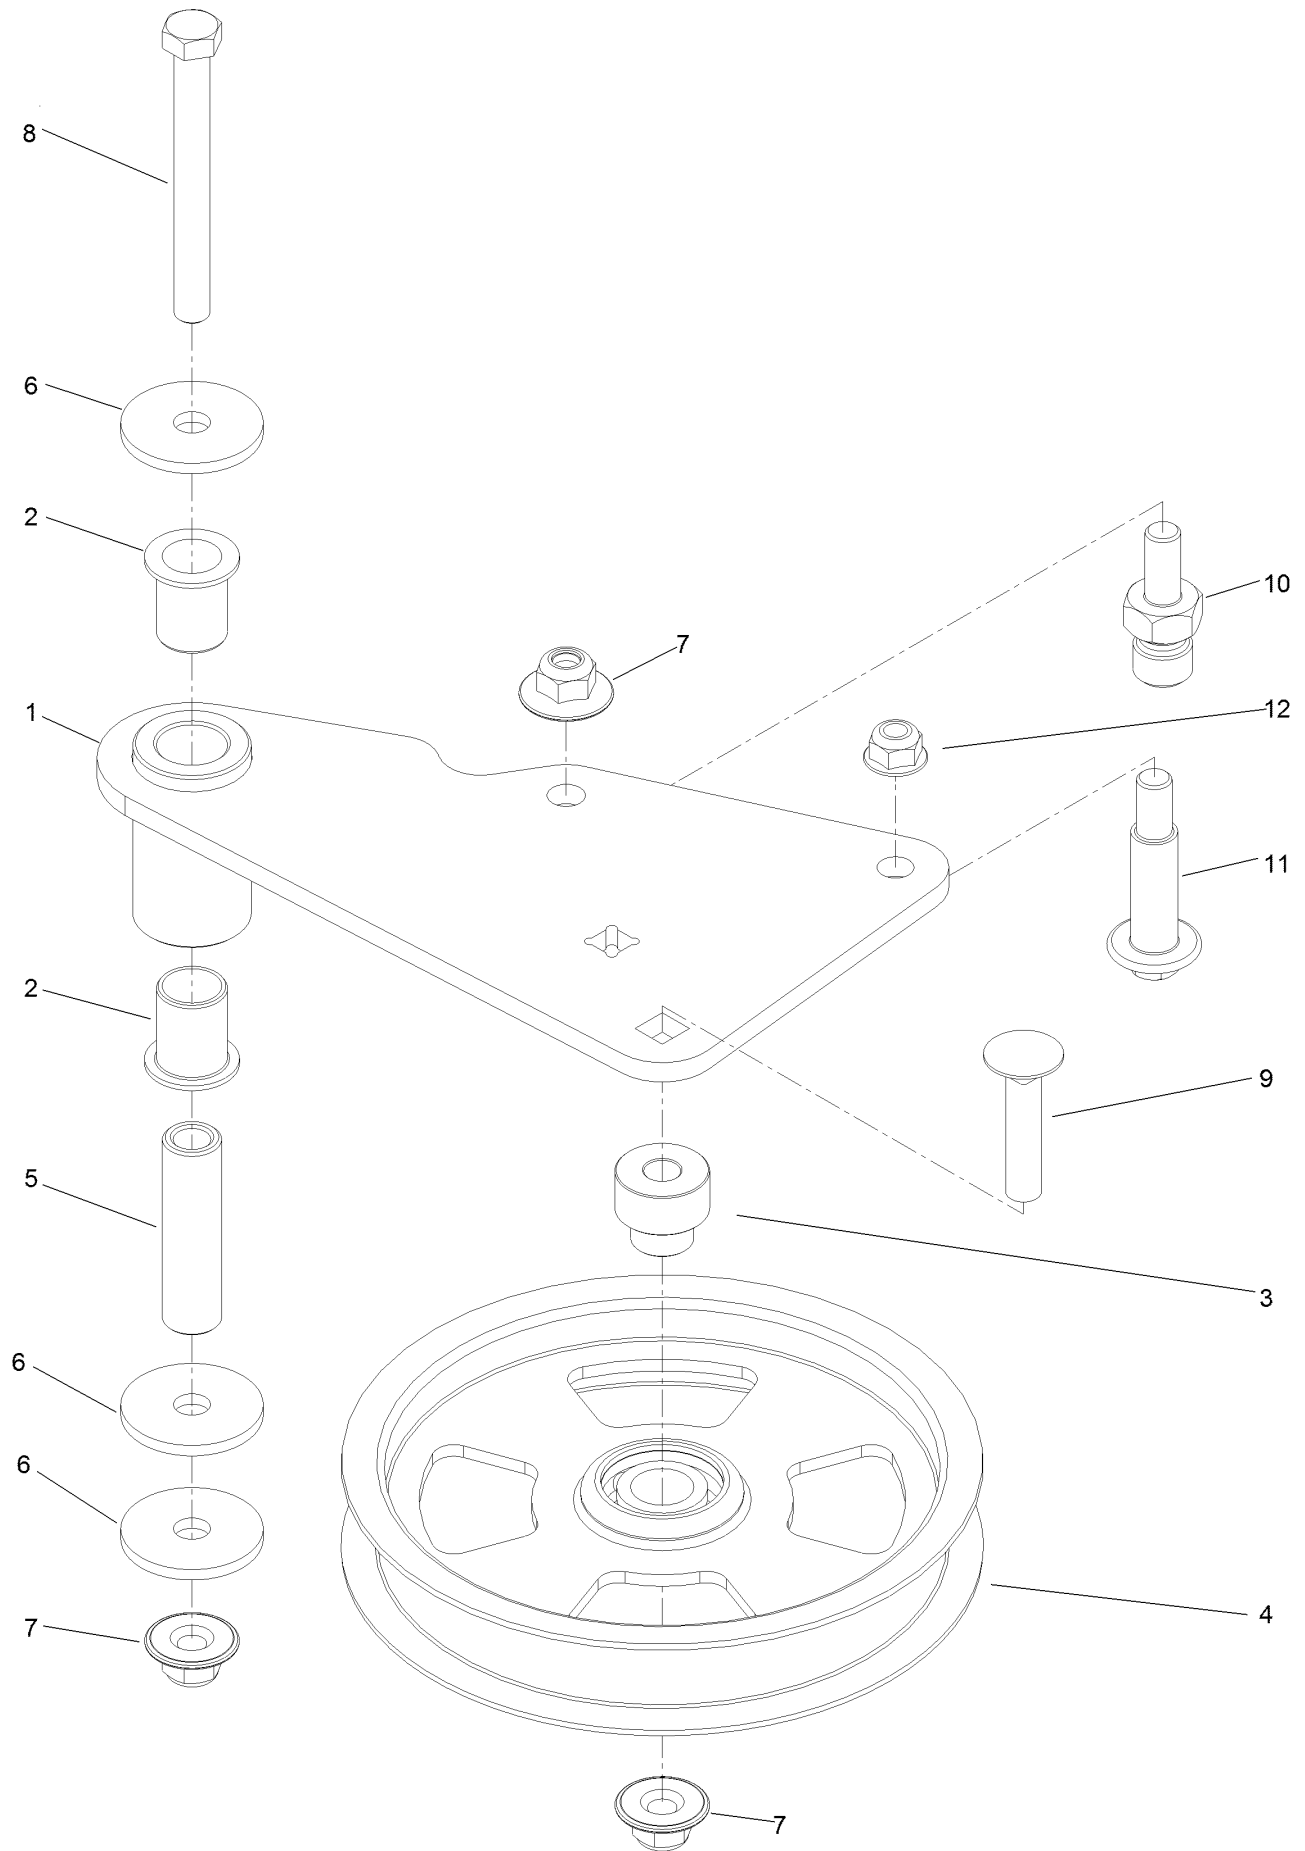

Idler Arm Assembly No. 139-1087

Idler Arm Assembly No. 139-1087 (continued)

<i>Ref.</i>	<i>Part Number</i>	<i>Qty.</i>	<i>Description</i>	<i>Ref.</i>	<i>Part Number</i>	<i>Qty.</i>	<i>Description</i>
1	139-1086	1	Idler Arm ASM	7	109-6658	3	Nut-Flange, NI
2	138-2573	2	Bushing-Flange	8	323-15	1	Screw-HH
3	139-8060	1	Bushing, Idler	9	3231-5	1	Screw-CARR
4	132-9424	1	Pulley-Idler, Flat	10	132-4729	1	Anchor-Spring, Short
5	139-6690	1	Bushing, Idler Pivot	11	136-9028	1	Bolt-Shoulder, HWH
6	1-213069	3	Washer	12	104-8301	1	Nut-HF, NI