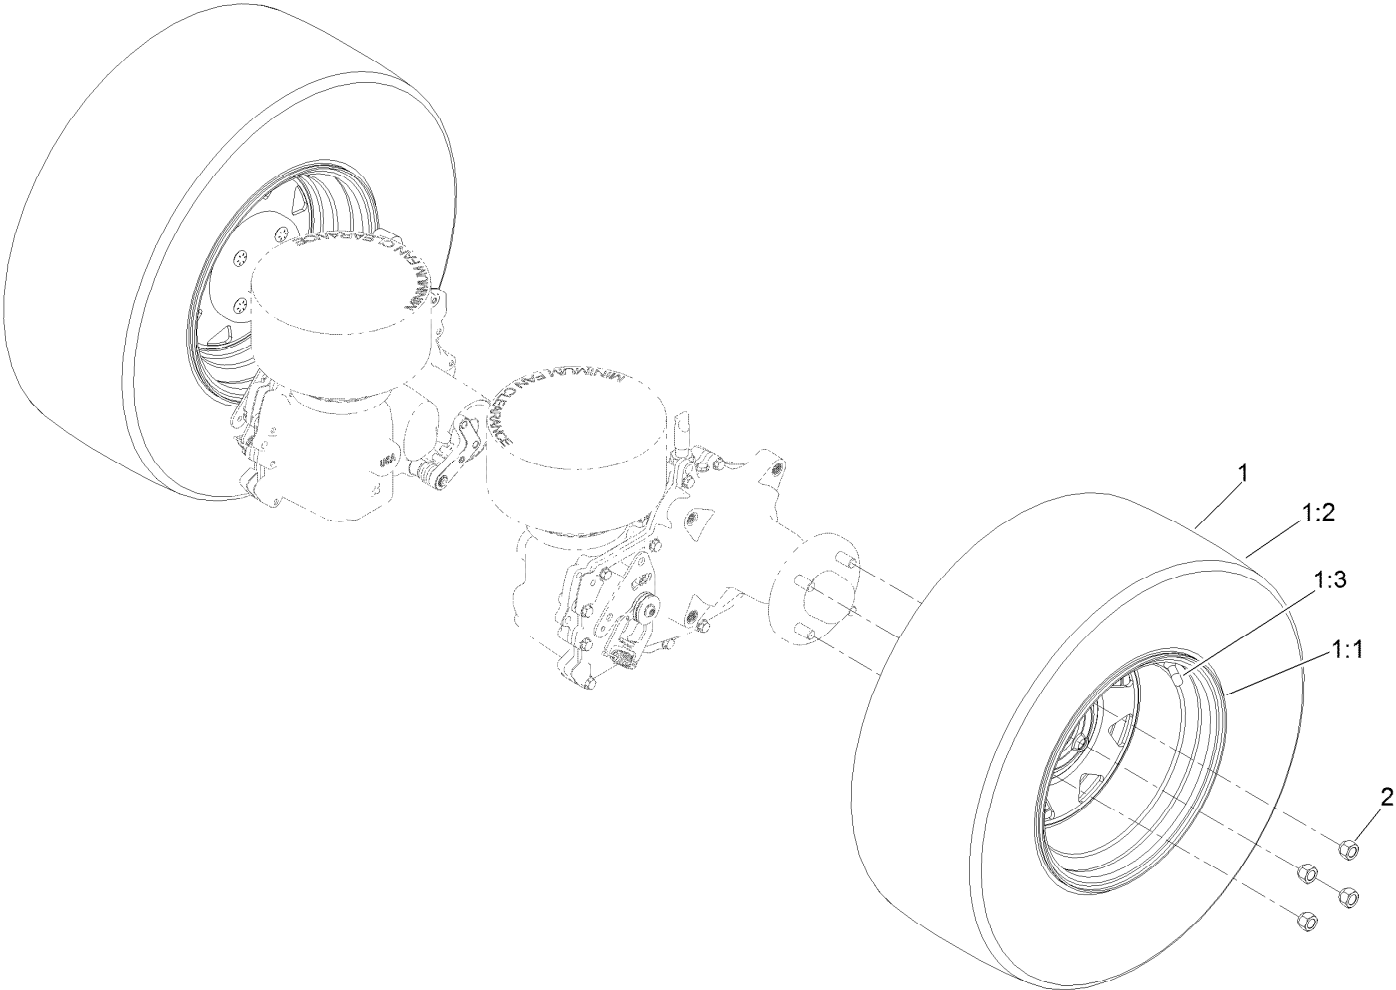

Rear Wheel Assembly