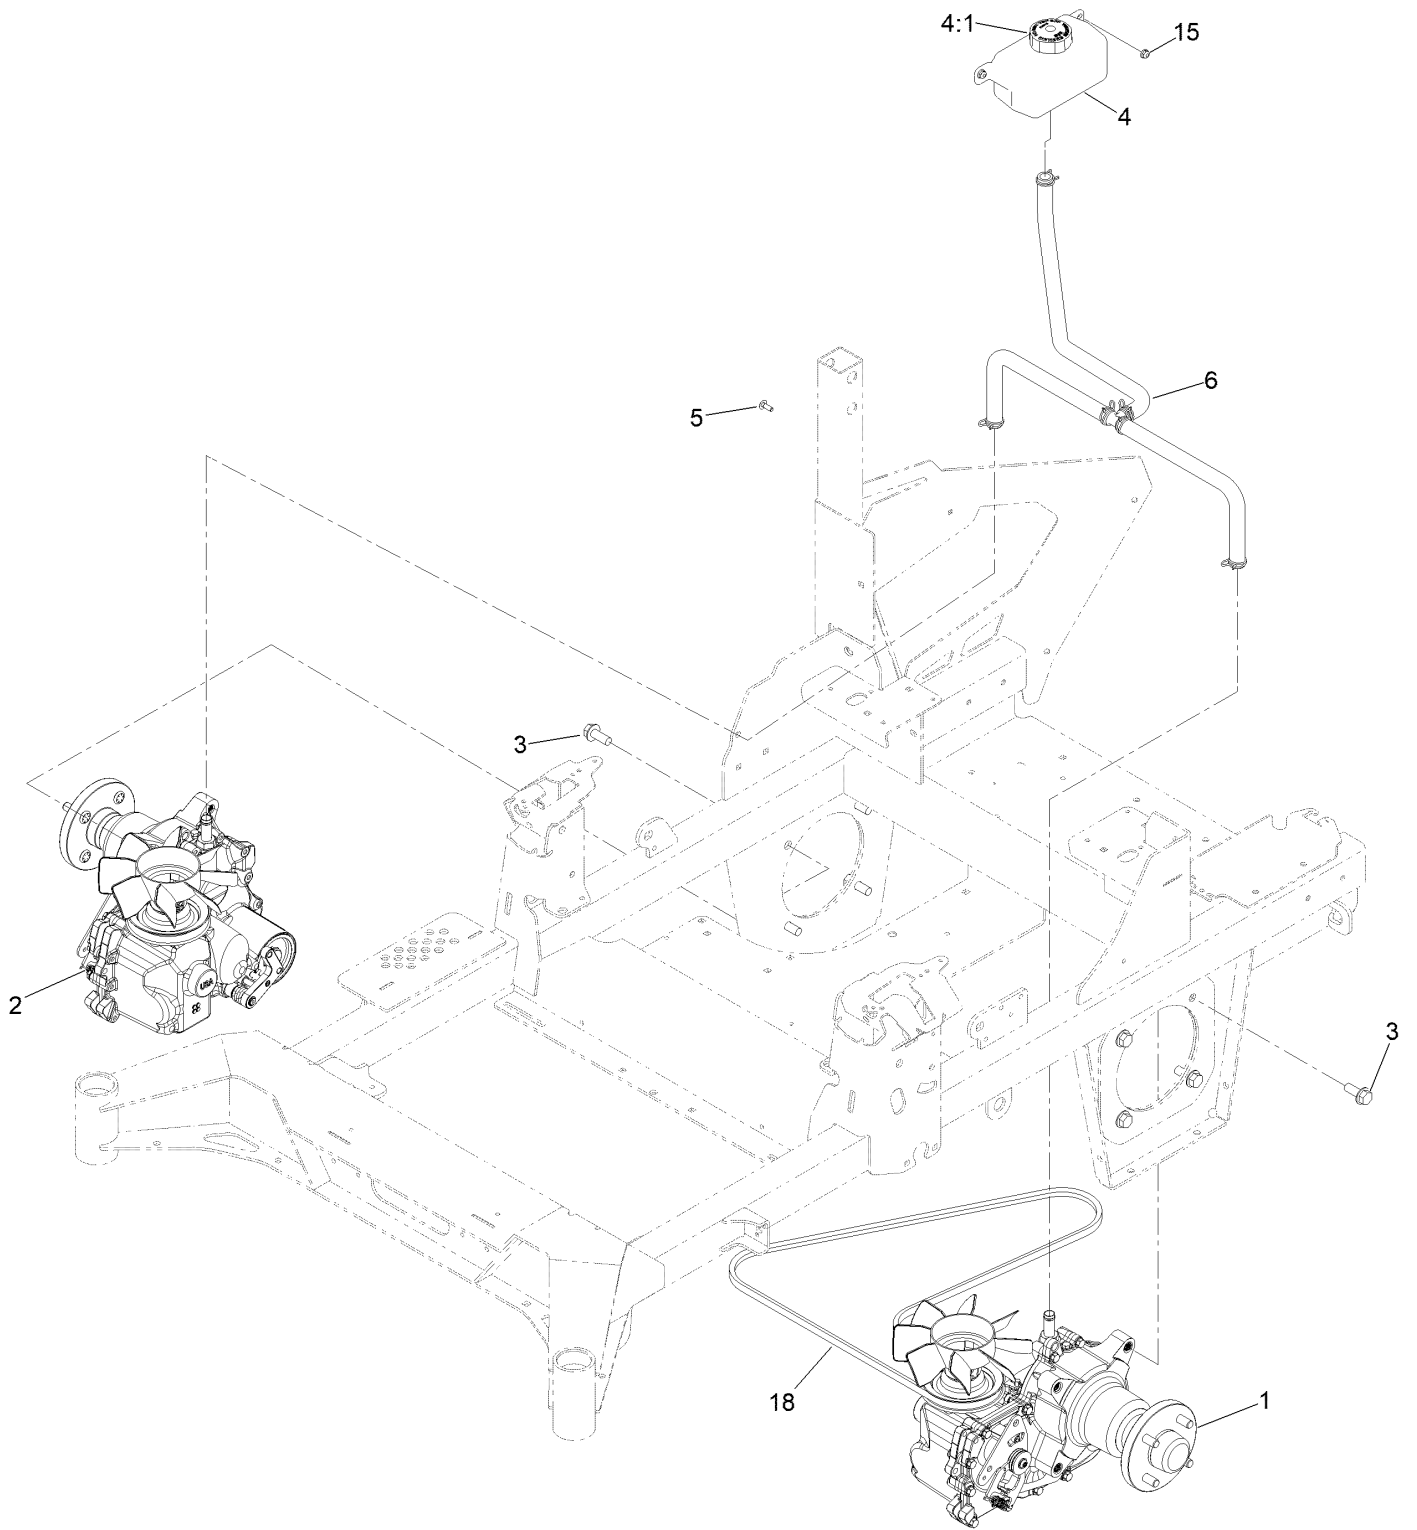

Hydraulic Drive Assembly

Hydraulic Drive Assembly (continued)

<i>Ref.</i>	<i>Part Number</i>	<i>Qty.</i>	<i>Description</i>	<i>Ref.</i>	<i>Part Number</i>	<i>Qty.</i>	<i>Description</i>
1	145-3696	1	LH Transaxle ASM W/Arm	5	3229-28	2	Screw-CARR
2	145-3695	1	RH Transaxle ASM W/Arm	6	140-1225	1	ASM-Hose, Hydraulic
3	3234-38	8	Screw-HHF	15	104-7201	2	Nut-HF, NI
4	119-9908	1	Hydraulic Reservoir ASM	18	140-7994	1	Belt-V
4:1	109-3320	1	Cap-Reservoir, HYD