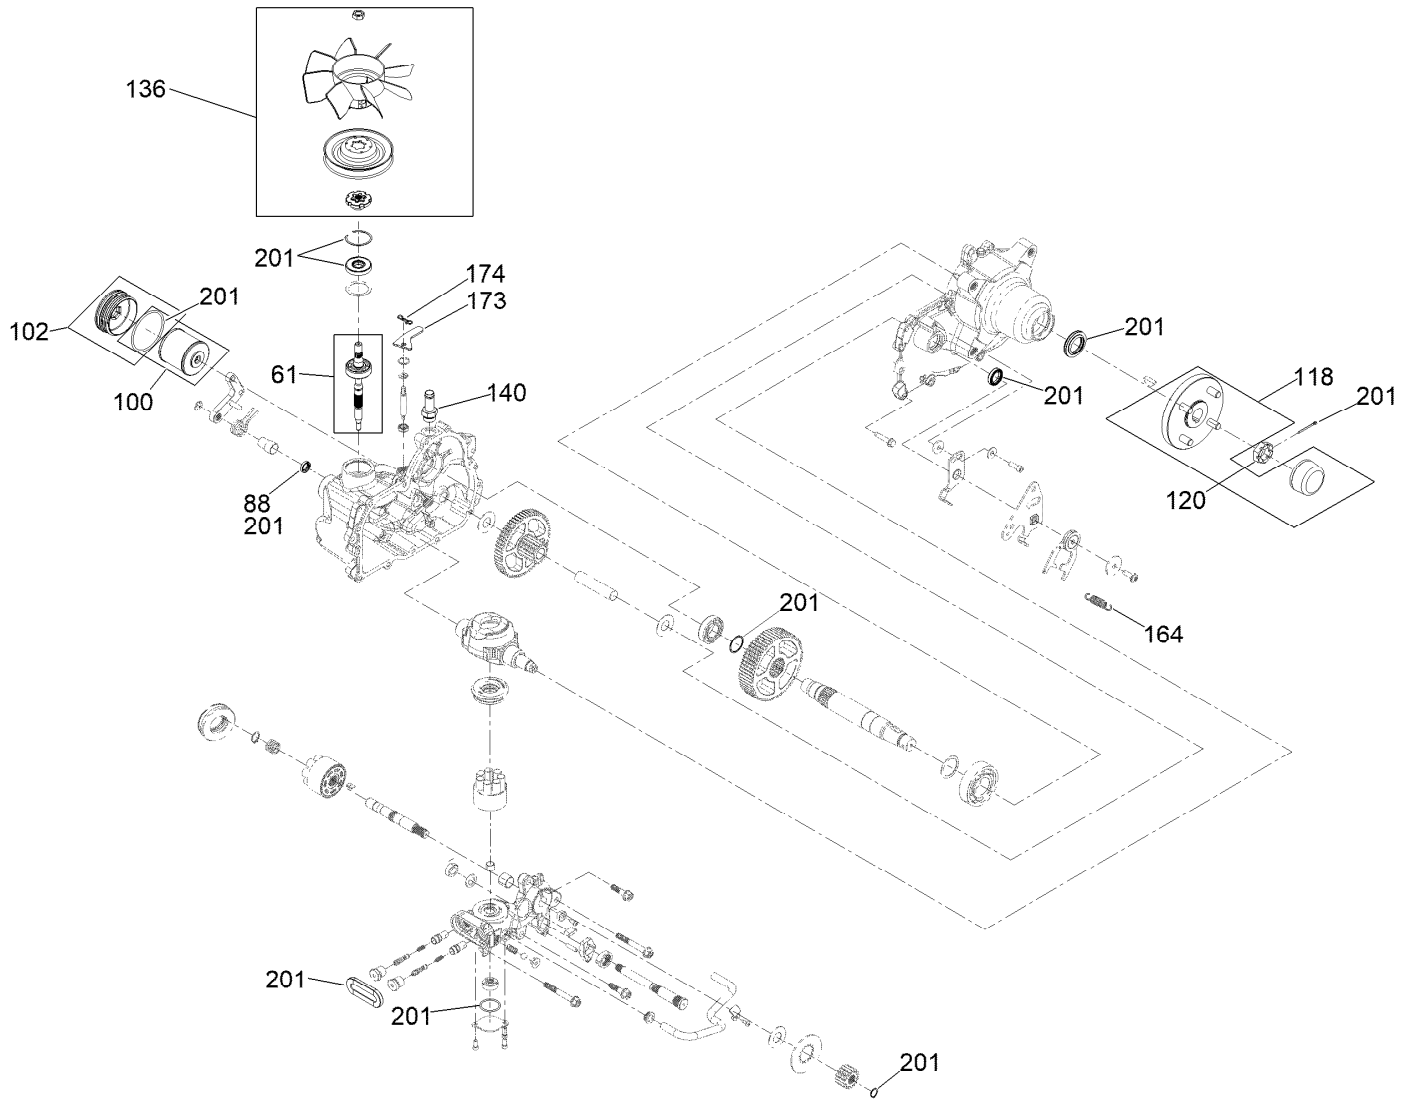

LH Transaxle Assembly No. 145-3696

LH Transaxle Assembly No. 145-3696 (continued)

<i>Ref.</i>	<i>Part Number</i>	<i>Qty.</i>	<i>Description</i>	<i>Ref.</i>	<i>Part Number</i>	<i>Qty.</i>	<i>Description</i>
61	147-1671	1	Kit, Input Shaft	136	144-6597	1	Kit, Fan And Pulley
88	145-3637	1	Seal, Brake	140	144-6601	1	Fitting-5/8 Beaded, 7/8 SAE
100	144-6598	1	Kit, Filter	164	125-4684	1	Spring-Extension
102	144-6599	1	Kit, Filler Cap	173	139-8091	1	Plate-Lever, Bypass
118	144-6594	1	Hub-4 Bolt	174	119-1415	1	Pin-Cotter, Locking
120	144-6595	1	Nut, Slotted	201	144-6600	1	Kit, Seal