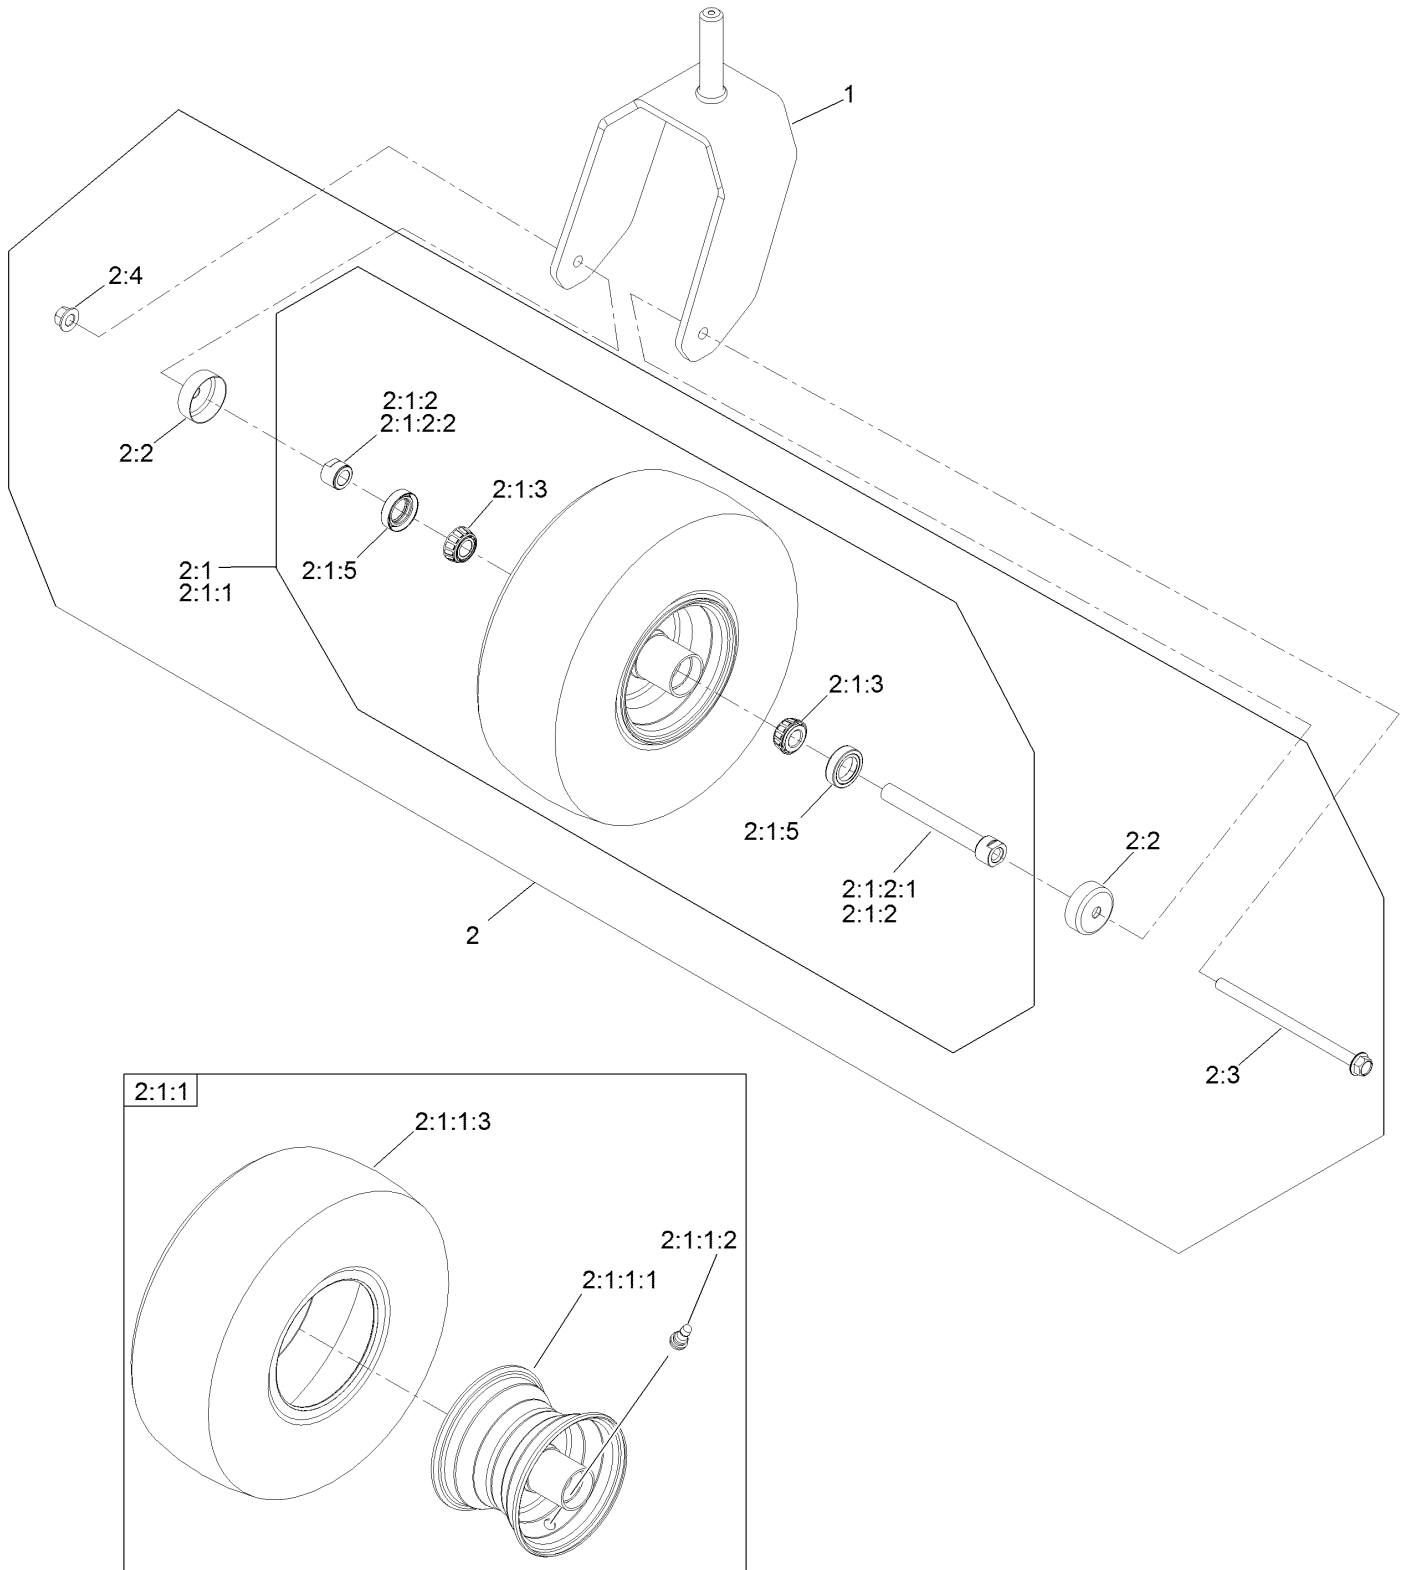

● Not serviced separately

Caster Wheel and Fork Assembly

Caster Wheel and Fork Assembly (continued)

<i>Ref.</i>	<i>Part Number</i>	<i>Qty.</i>	<i>Description</i>	<i>Ref.</i>	<i>Part Number</i>	<i>Qty.</i>	<i>Description</i>
1	147-0295-01	1	15In Caster Fork [red]	2:1:2		1	Caster Axle ASM ●
2	140-4943	1	ASM-Pneumatic 15X6.50-6	2:1:2:1	126-5220	1	Axle-Caster
2:1		1	ASM Whl/Brgs 15X6.5-6 ●	2:1:2:2	103-3051	1	Spacer-Nut
2:1:1	140-4945	1	Wheel And Tire ASM 15X6.5-6	2:1:3	1-633585	2	Bearing-Cone, Taper
2:1:1:1	139-3624	1	Wheel Rim 6X4.5	2:1:5	103-0063	2	Seal-Caster
2:1:1:2	5108	1	Valve	2:2	103-2768	2	Guard-Seal
2:1:1:3	140-4946	1	Tire	2:3	126-5389	1	Screw-HHF
				2:4	99-5107	1	Nut-Lock