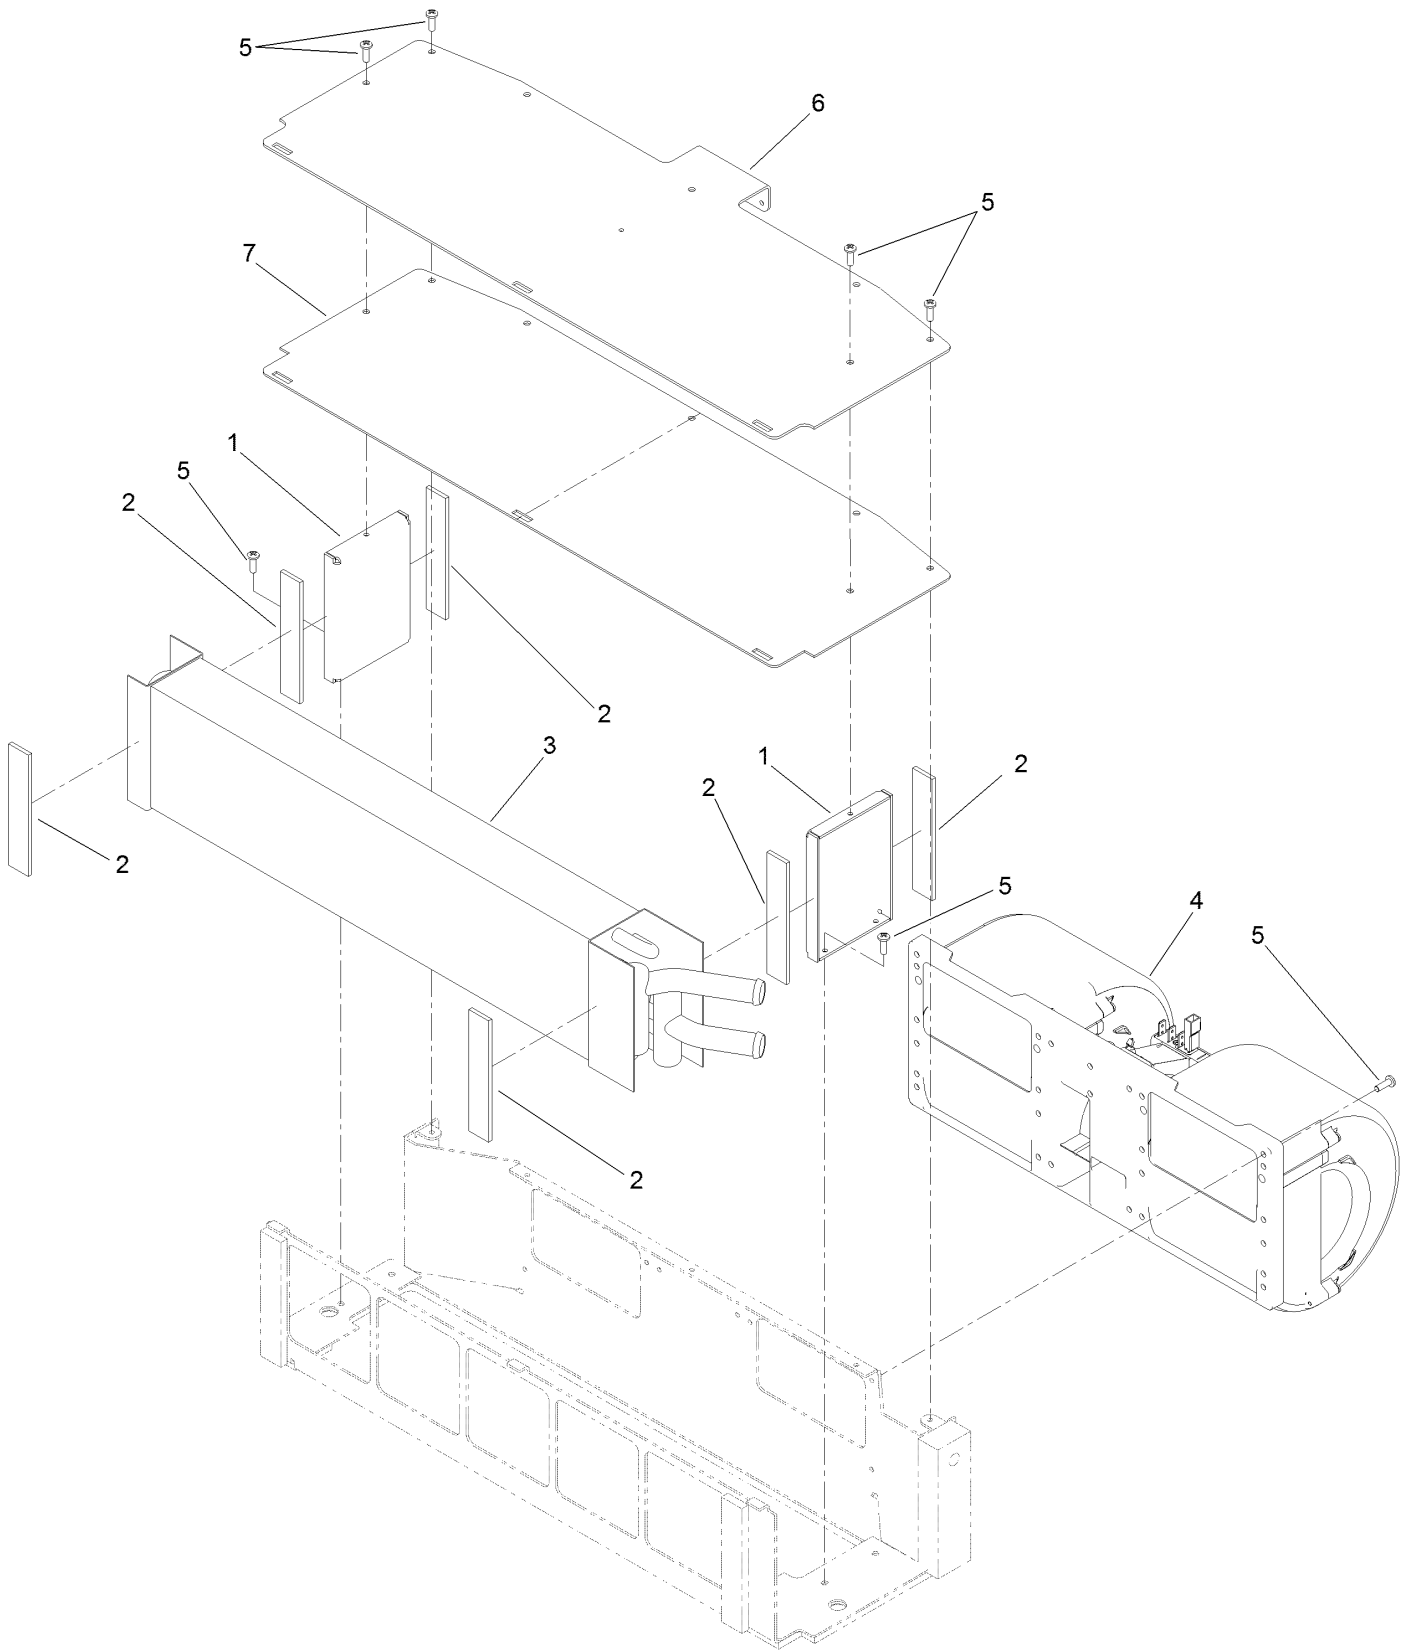

Heater Core Bracket and Cover Assembly

Heater Core Bracket and Cover Assembly (continued)

<i>Ref.</i>	<i>Part Number</i>	<i>Qty.</i>	<i>Description</i>	<i>Ref.</i>	<i>Part Number</i>	<i>Qty.</i>	<i>Description</i>
1	130-5812-03	2	Bracket-Mount, Heater Core	5	363-8245	17	Screw-TAP
2	130-5658	6	Gasket-Coil	6	130-5656-03	1	Cover, Bracket-Mount
3	127-9915	1	Core-Heater	7	130-5652	1	Gasket-Mount, Cover Bracket
4	121-8451	1	Fan-Blower