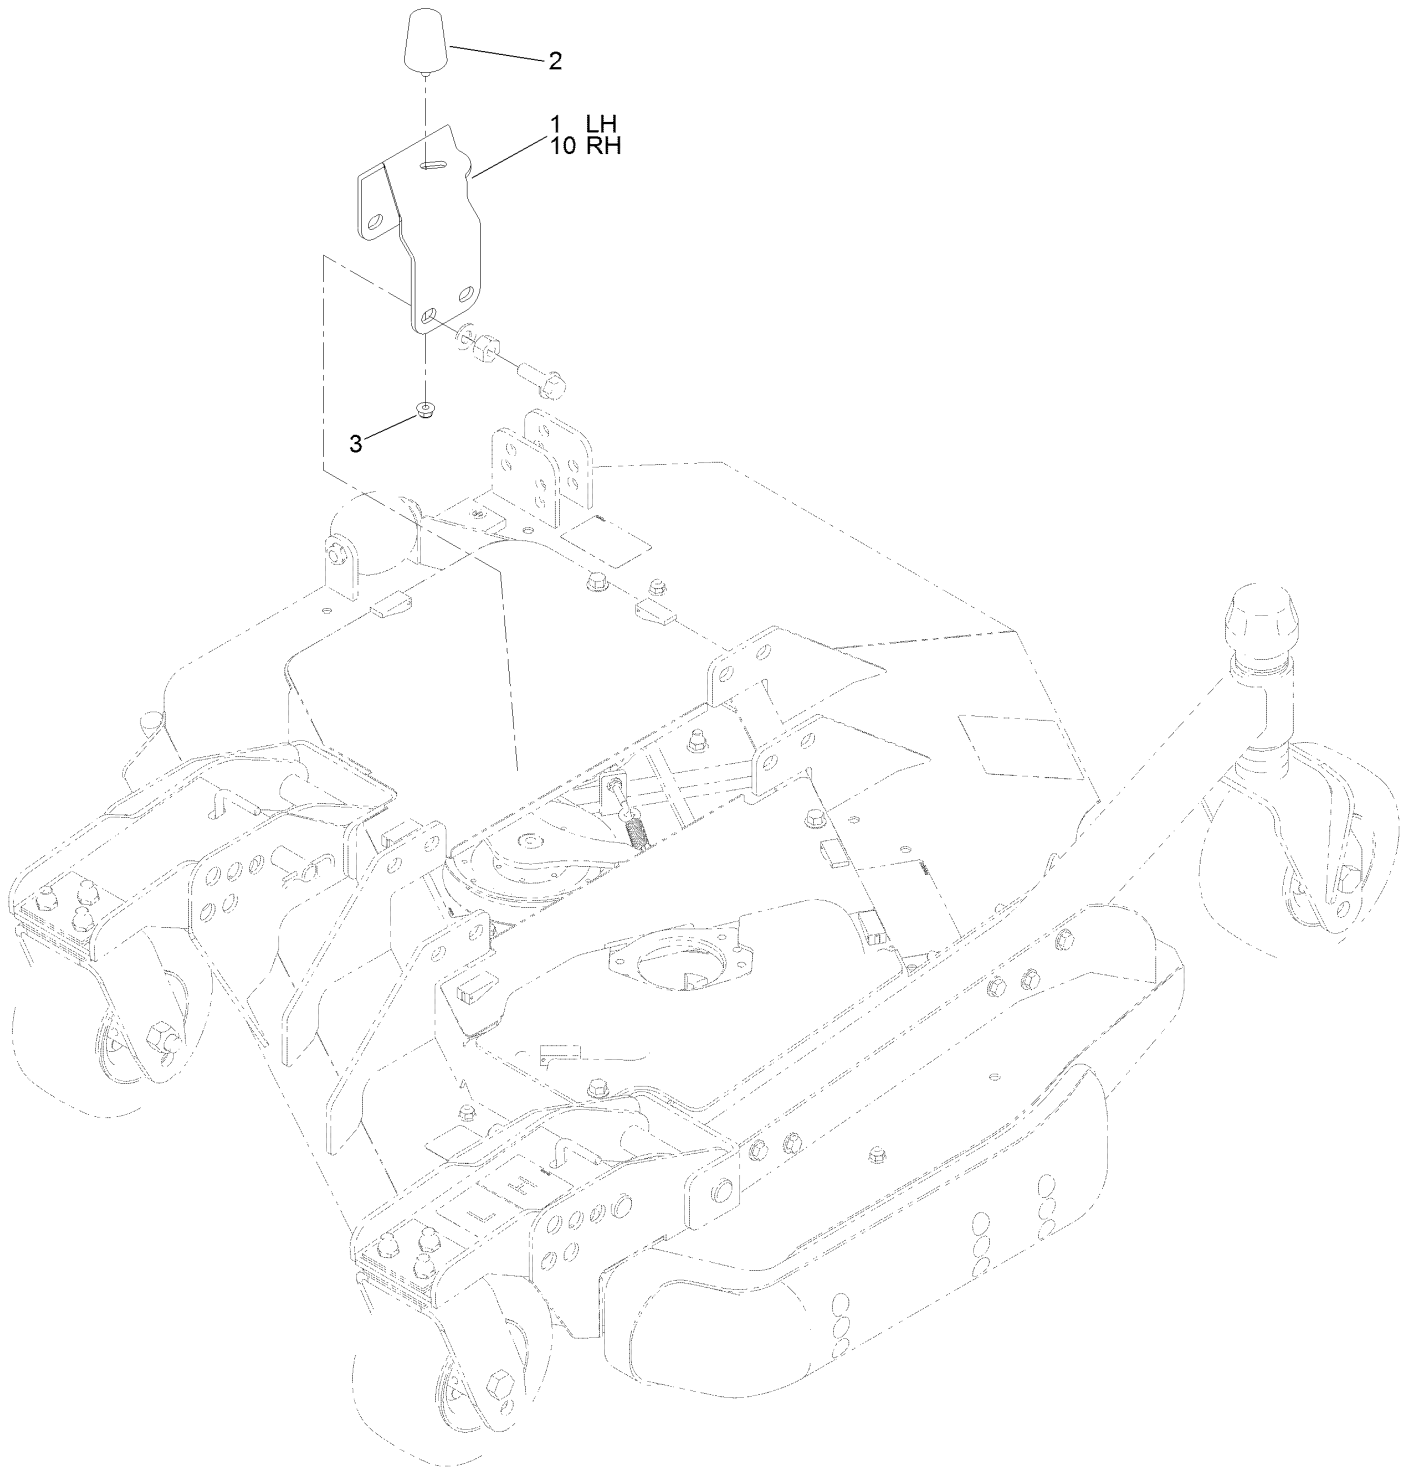

Deck Bumper Assembly

Deck Bumper Assembly (continued)

<i>Ref.</i>	<i>Part Number</i>	<i>Qty.</i>	<i>Description</i>	<i>Ref.</i>	<i>Part Number</i>	<i>Qty.</i>	<i>Description</i>
1	130-5965-03	1	Bracket-Bumper, LH	3	104-8300	2	Nut-HF, NI
2	110-5070	2	Bumper	10	130-5966-03	1	Bracket-Bumper, RH