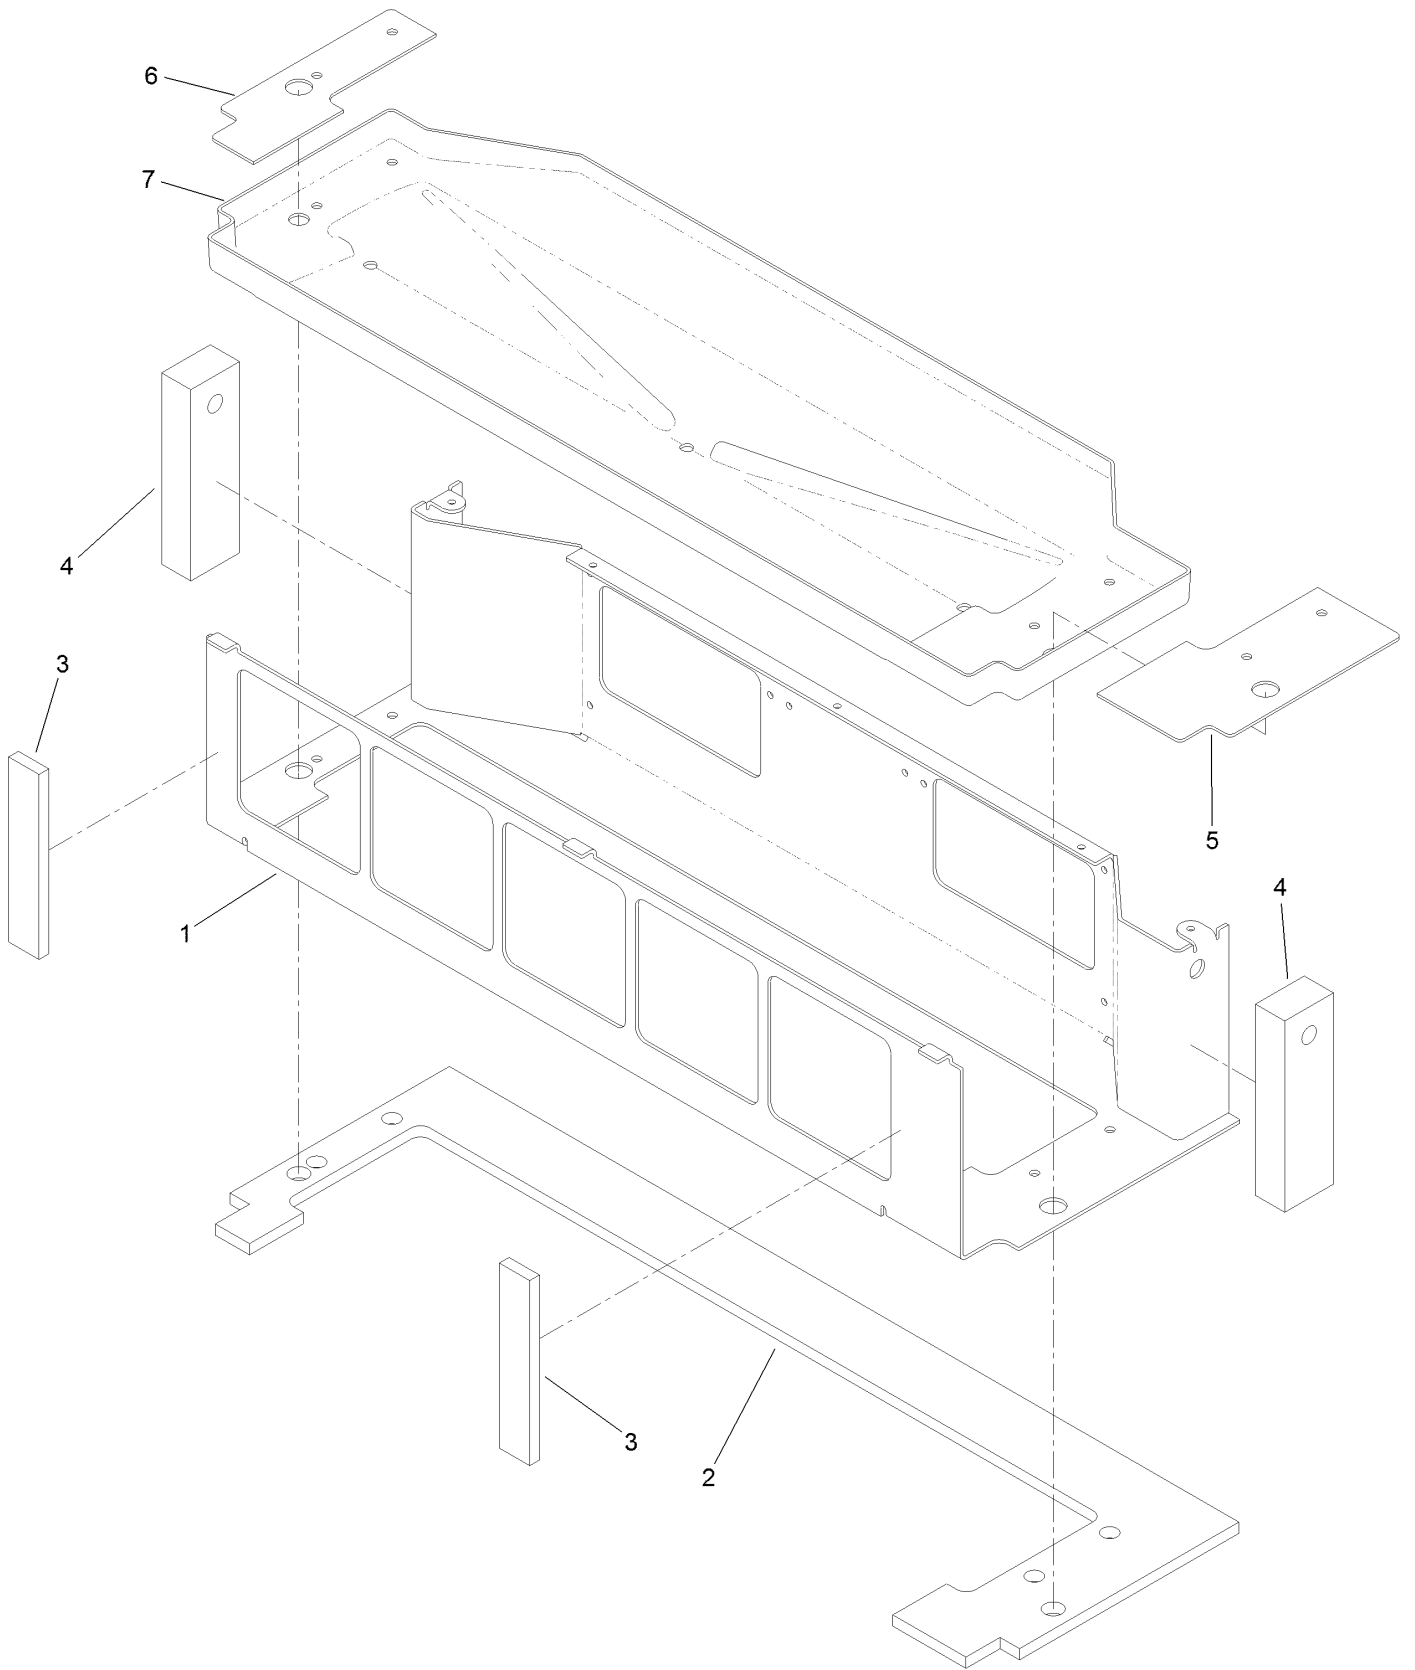

Blower Mount Assembly

Blower Mount Assembly (continued)

<i>Ref.</i>	<i>Part Number</i>	<i>Qty.</i>	<i>Description</i>	<i>Ref.</i>	<i>Part Number</i>	<i>Qty.</i>	<i>Description</i>
1	130-5655-03	1	Bracket-Mount	5	130-5653	1	Gasket-Mount, LH Bracket
2	130-5659	1	Seal-Foam	6	130-5654	1	Gasket-Mount, RH Bracket
3	130-5808	2	Seal-Foam, Front	7	130-5664	1	Water-Tray
4	130-0602	2	Seal-End