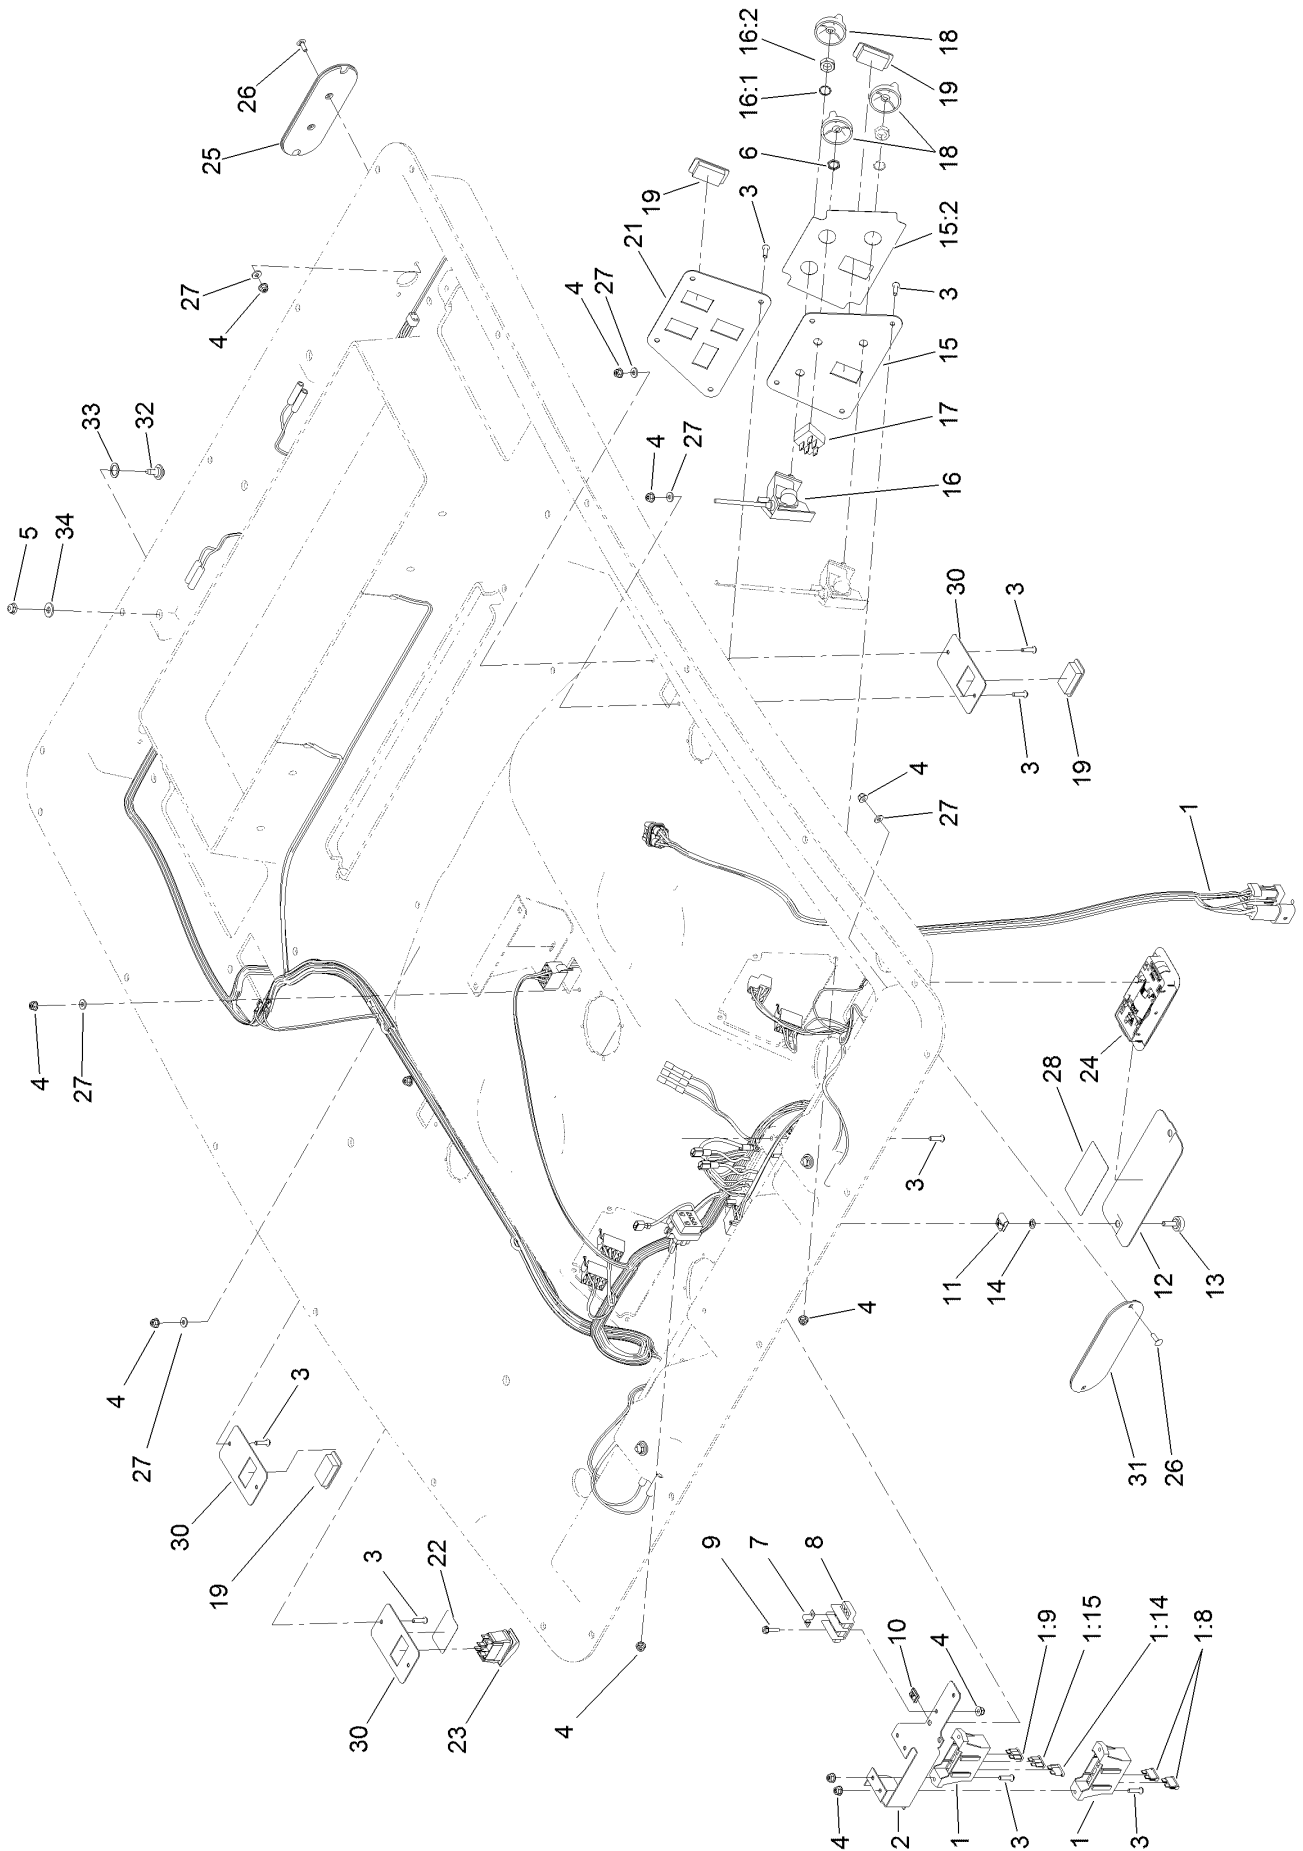

Headliner Wire Harness Assembly

Headliner Wire Harness Assembly (continued)

<i>Ref.</i>	<i>Part Number</i>	<i>Qty.</i>	<i>Description</i>	<i>Ref.</i>	<i>Part Number</i>	<i>Qty.</i>	<i>Description</i>
1	122-0723	1	Harness-Wire, Headliner	16	125-9677	1	Control-Rotary, Linear
1:8	109355	2	Fuse-Blade, 15 Amp	16:1	3254-20	1	Washer-Lock, Int
1:9	109103	1	Fuse-Blade, 30 Amp	16:2	3220-4	1	Nut-Jam
1:14	109101	1	Fuse-Blade, 20 Amp	17	122-0150	1	Switch, Rotary
1:15	109102	1	Fuse-Blade, 25 Amp	18	125-9510	3	Knob-Control
2	125-9606-03	1	Bracket-Fuse Block	19	99-7420	7	Plug-Hole
3	104-2408	22	Screw-HSBH	21	125-9658-03	1	Panel-Switch, Lights
4	120-4578	28	Nut-HF	22	125-9688	1	Decal-Washer
5	104-7201	4	Nut-HF, NI	23	119-8355	1	Switch-Rocker
6	130-0588	1	Nut-Switch	24	125-7437	1	Light-Dome
7	42863	1	Strip-Jumper	25	130-5867	2	Cover-Light, Rear
8	42862	1	Block-Terminal, Ground	26	3229-34	8	Screw-CARR
9	32105-13	2	Screw-HWH	27	3256-14	14	Washer-Flat
10	107-1013	4	Nut-Speed	28	132-3600	1	Decal-Panel, Fuse
11	609900	2	Nut-Speed	30	130-0436	3	Panel-Switch
12	125-9603-03	1	Plate-Cover, Fuse	31	130-5868	2	Cover-Light, Front
13	125-7438	2	Knob-Screw, Thumb	32	92-9698	4	Screw-Shoulder
14	106-8737	2	Nut-Retainer	33	94-8196	4	Washer-Nylon
15	121-8481	1	Panel-Air/Heat	34	3256-2	4	Washer-Flat
15:2	121-8378	1	Decal, Air/Heat