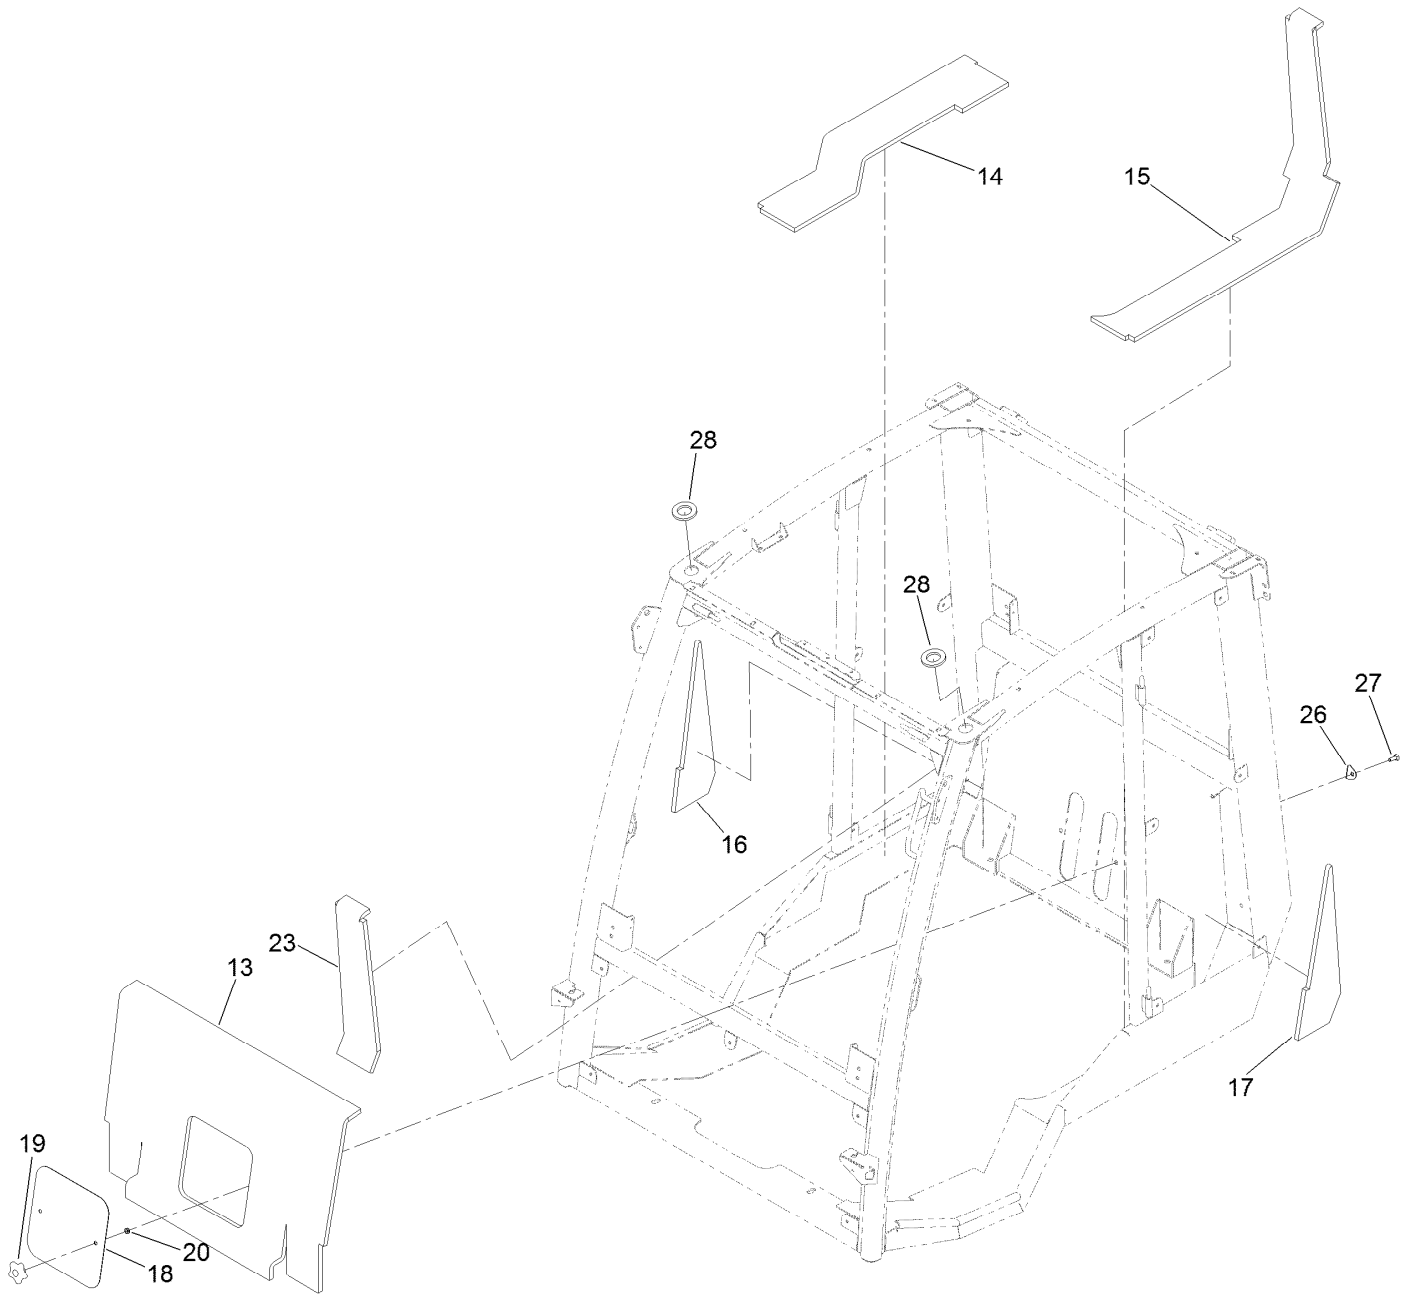

Interior Foam Assembly

Interior Foam Assembly (continued)

<i>Ref.</i>	<i>Part Number</i>	<i>Qty.</i>	<i>Description</i>	<i>Ref.</i>	<i>Part Number</i>	<i>Qty.</i>	<i>Description</i>
13	130-0564	1	Foam-Upholstery, Rear	19	117-5976	2	Knob-Handle
14	130-5837	1	Foam-Interior, RH-Lower	20	3296-47	2	Nut-Lock,NI
15	130-0563	1	Foam-Upholstery, Rear-LH	23	130-5838	1	Foam-Interior, RH (Upper)
16	130-0561	1	Foam-Upholstery, Side (RH)	26	132-3495	2	Retainer-Cover
17	130-0570	1	Foam-Upholstery, Rear (LH)	27	3230-22	2	Screw-CARR
18	121-8161-03	1	Plate-Panel, Access	28	133-0982	2	Tube-Seal, Front