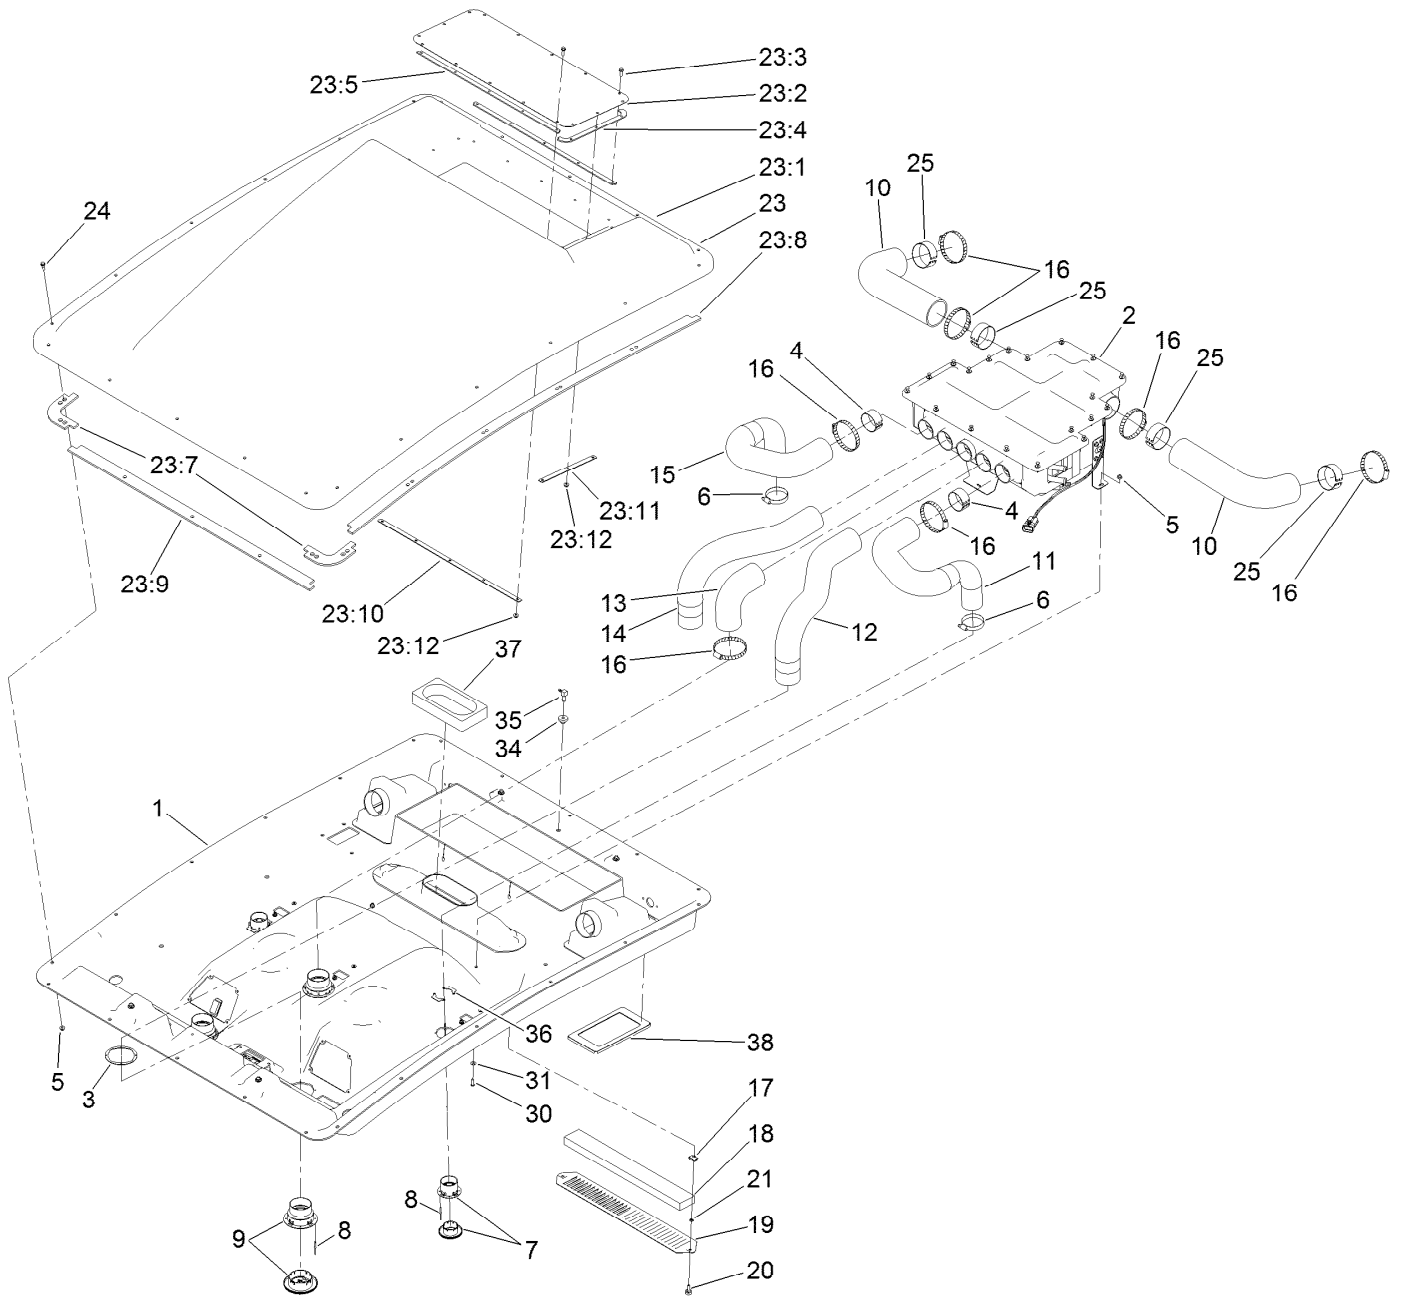

Roof, Headliner and Heat Mixing Box Assembly

Roof, Headliner and Heat Mixing Box Assembly (continued)

<i>Ref.</i>	<i>Part Number</i>	<i>Qty.</i>	<i>Description</i>	<i>Ref.</i>	<i>Part Number</i>	<i>Qty.</i>	<i>Description</i>
1	121-8470	1	Headliner	23		1	Roof ASM ●
2	121-8603	1	Heat Mixing Box ASM	23:1	125-9607	1	Roof
3	130-0558	3	Backplate-Rivet	23:2	125-9527-03	1	Cover-Roof
4	130-5938	2	Tube-Support	23:3	32105-15	16	Screw-HWH
5	104-7201	24	Nut-HF, NI	23:4	132-3668	2	Seal-Cover, Short Side
6	2412-130	2	Clamp-Hose	23:5	132-3669	2	Seal-Cover, Long Side
7	130-0455	2	Louver-Round, Snap-In	23:7	130-5961	4	Seal-Corner
8	125-7503	20	Rivet-Pop	23:8	130-5960	2	Seal-Side
9	130-0465	3	Louver-Round, Snap-In (4 Inch)	23:9	130-5962	2	Seal-Front, Rear
10	121-8473	2	Hose-Intake, Fresh Air	23:10	132-3670-03	2	Strap-Roof, Long
11	130-0440	1	Hose-Vent, LH	23:11	132-3671-03	2	Strap-Roof, Short
12	121-8477	1	Hose-Vent, Defrost (LH)	23:12	104-7201	16	Nut-HF, NI
13	130-0437	1	Hose-Vent, Center	24	119-4161	22	Bolt-Shoulder
14	121-8478	1	Hose-Vent, Defrost (RH)	25	130-5939	4	Tube-Support
15	130-0441	1	Hose-Vent, RH	30	3274-69	2	Screw-HSBH
16	2412-110	7	Clamp-Band/Screw	31	3256-1	2	Washer-Flat
17	107069	2	Clip	34	46-6560	1	Bushing
18	125-9532	1	Filter-Cab, Inside	35	104-5228	1	Fitting-Elbow, 90 DEG
19	125-9604-03	1	Plate-Cover, Recirculation	36	130-0445	4	Backplate-Rivet
20	125-7438	2	Knob-Screw, Thumb	37	130-0444	1	Foam-Inlet, Airbox
21	106-8737	2	Nut-Retainer	38	132-3474	2	Insert-Seal, Filter

● Not serviced separately