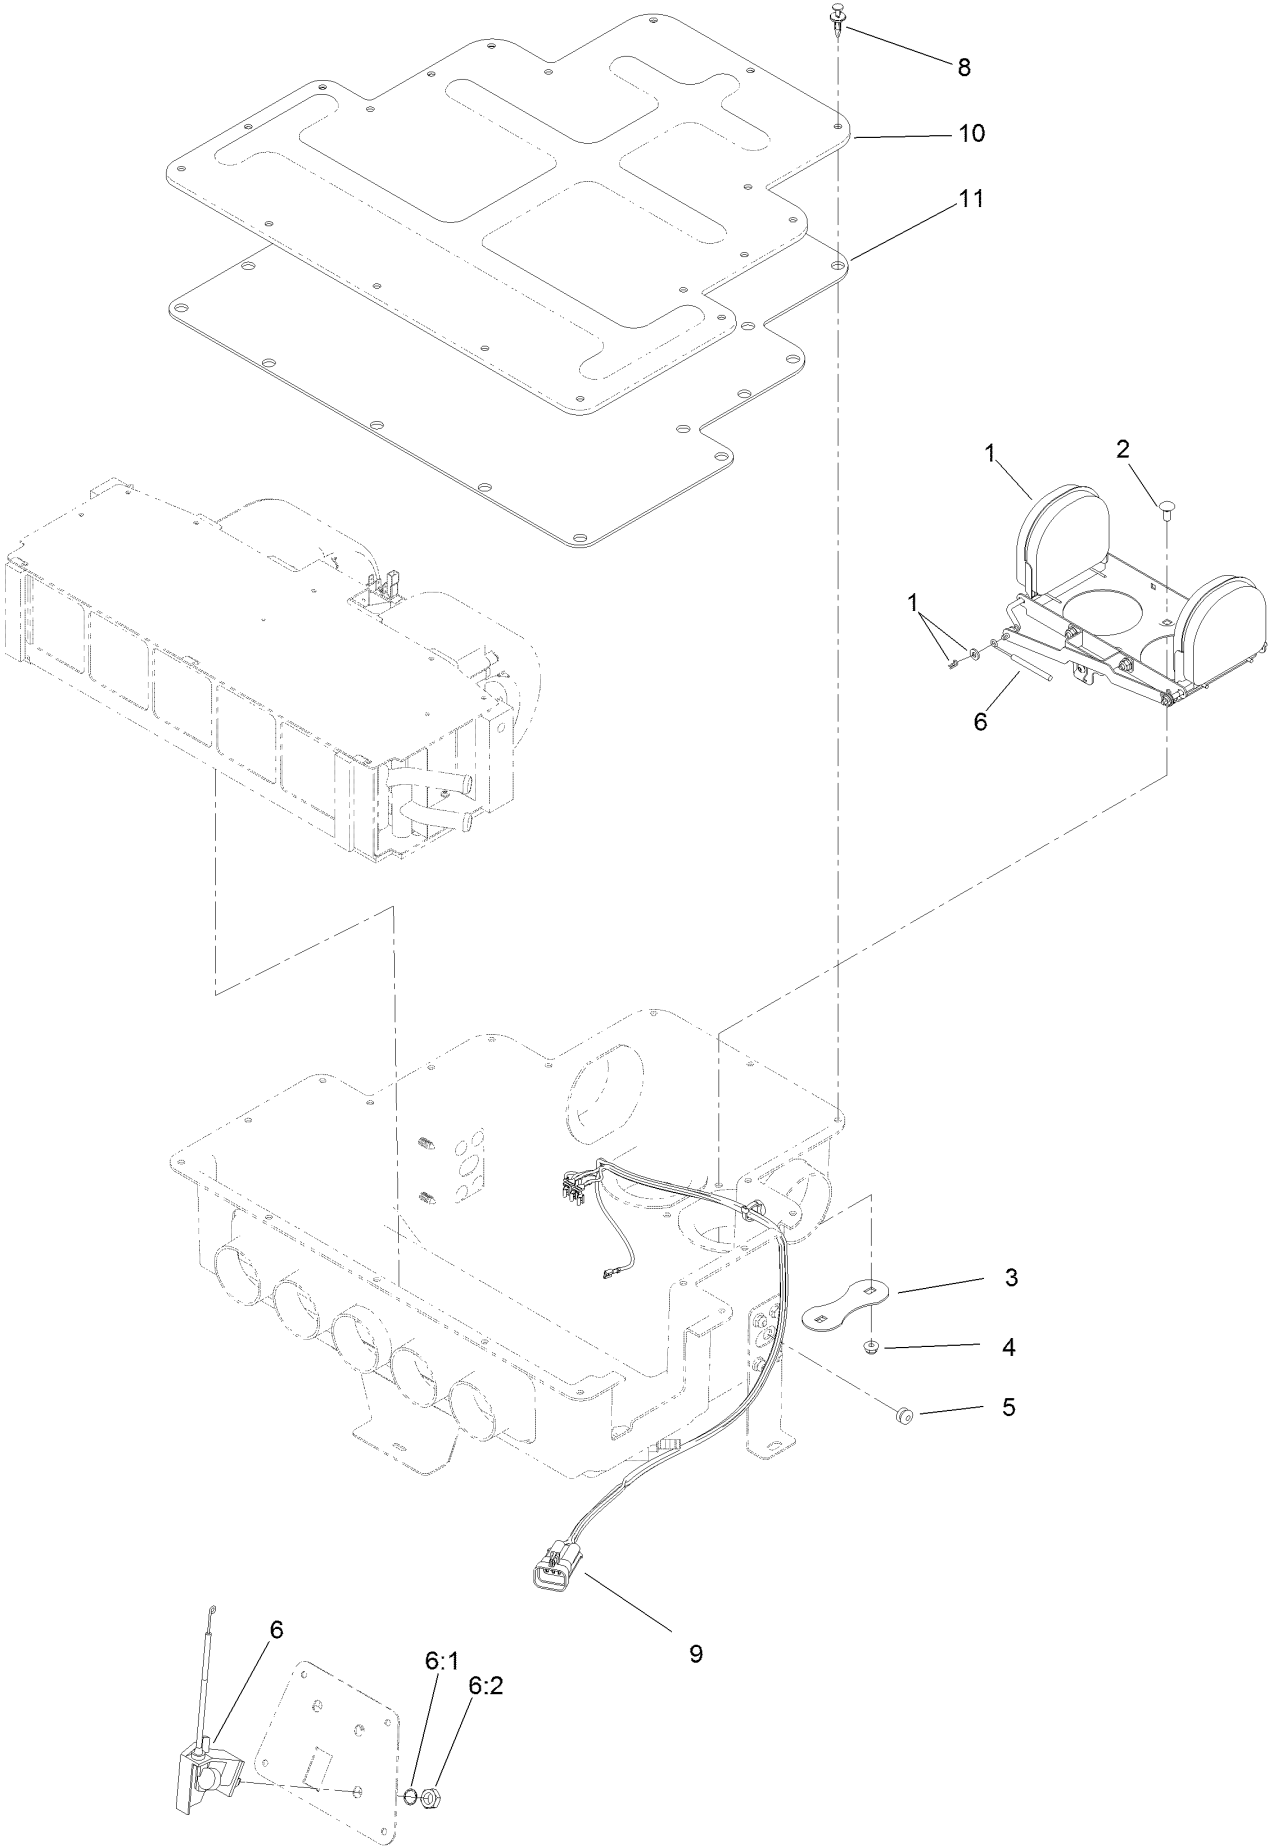

Air Diverter Assembly

Air Diverter Assembly (continued)

<i>Ref.</i>	<i>Part Number</i>	<i>Qty.</i>	<i>Description</i>	<i>Ref.</i>	<i>Part Number</i>	<i>Qty.</i>	<i>Description</i>
1	121-8369	1	Air Diverter ASM	6:2	3220-4	1	Nut-Jam
2	3229-11	2	Screw-CARR	8	125-9622	19	Rivet-Blind
3	121-8491	1	Plate-Support	9	122-0153	1	Harness-Wire, Heat/AC Blower
4	104-7201	2	Nut-HF, NI	10	121-8449	1	Housing-Ventilation, Upper
5	125-7528	1	Grommet-Cable	11	130-5614	1	Insulation-Cover
6	125-9678	1	Control-Rotary, Linear				
6:1	3254-20	1	Washer-Lock, Int