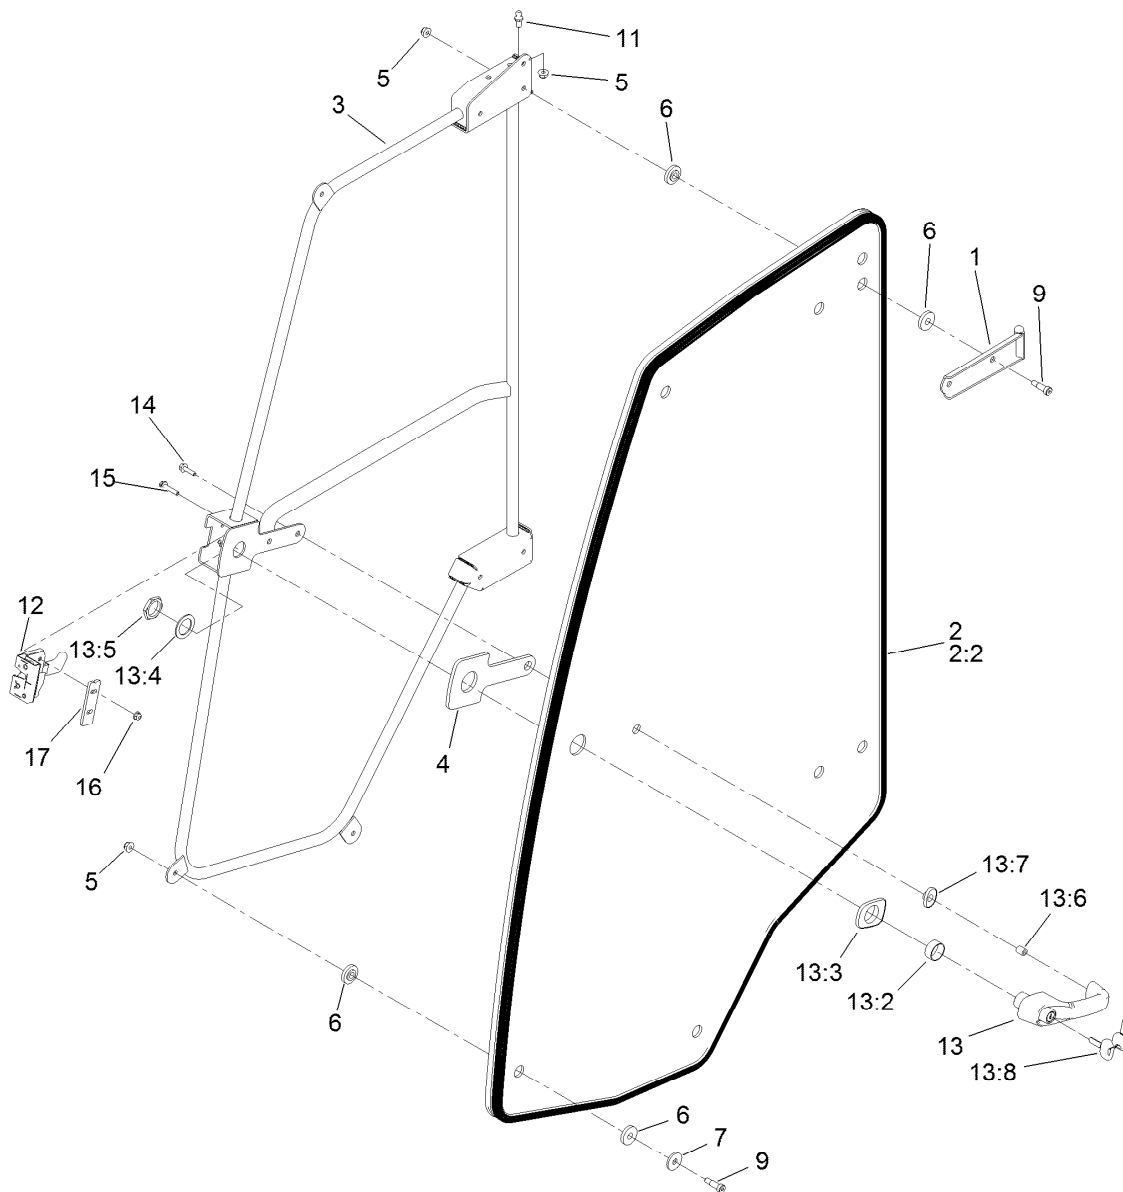

LH Door Assembly

<i>Ref.</i>	<i>Part Number</i>	<i>Qty.</i>	<i>Description</i>	<i>Ref.</i>	<i>Part Number</i>	<i>Qty.</i>	<i>Description</i>
1	125-9619-03	2	Hinge-Door, LH	13:2	121-8628	1	Cylinder-Mounting, Key
2	130-5679	1	LH Door ASM	13:3	121-8322	1	Grommet-Mounting, Large
2:2	121-8216	1	Trim-Window	13:4	121-8327	1	Washer
3	121-8571-03	1	Frame-Door, LH	13:5	121-8328	1	Nut
4	121-8331	1	Gasket-Handle	13:6	121-8627	1	Cylinder-Mounting, End
5	104-8300	9	Nut-HF, NI	13:7	121-8323	1	Grommet-Mounting, Small
6	125-9982	16	Bushing-Flange	13:8	125-9531	1	Key-Set
7	125-9676	4	Washer-Backup	14	33103-025	1	Screw-HHF
9	125-9520	8	Screw-Shoulder, HSH	15	3234-21	2	Screw-HHF
11	98-3104	1	Stud-Ball	16	104-7201	2	Nut-HF, NI
12	121-8391	1	Latch-LH	17	121-8395	1	Plate-Support, Latch
13	121-8630	1	Handle ASM