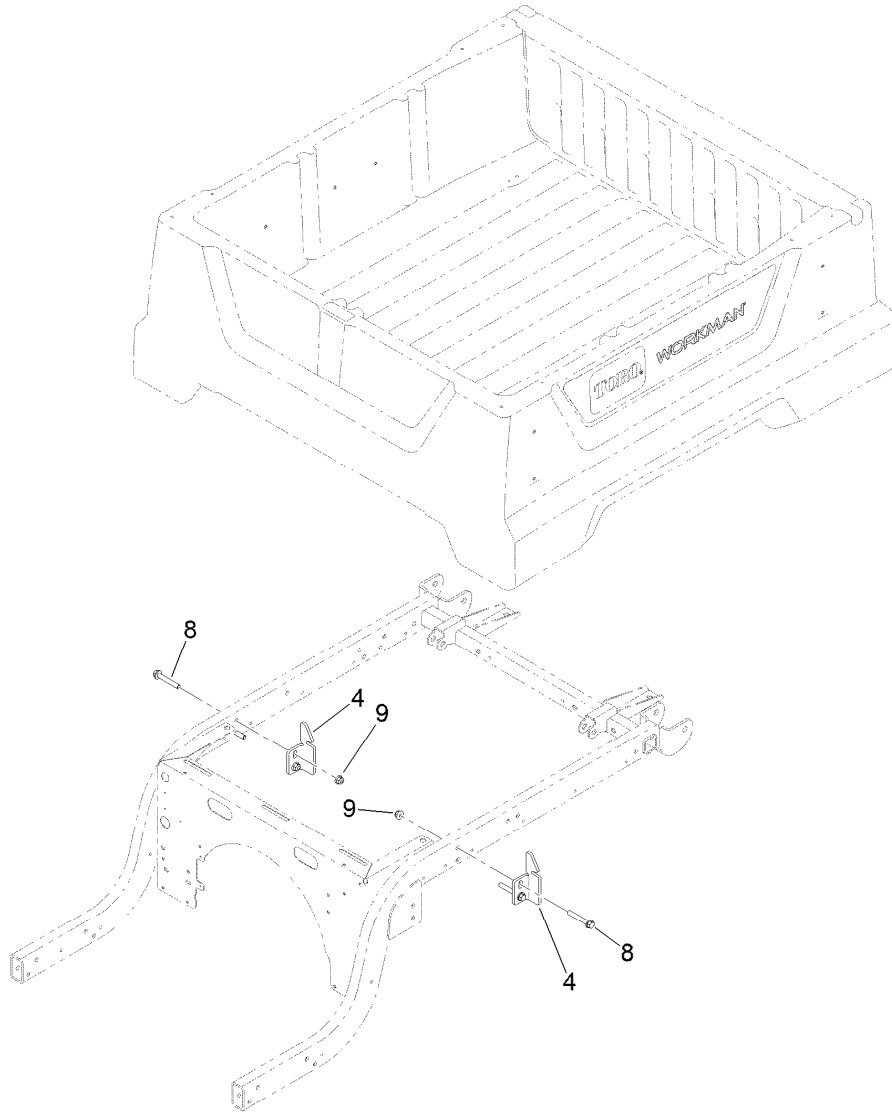

Cargo Bed Assembly

<i>Ref.</i>	<i>Part Number</i>	<i>Qty.</i>	<i>Description</i>
4	127-7428-03	2	Striker-Latch, Bed
8	3234-39	4	Screw-HHF
9	104-8301	4	Nut-HF, NI