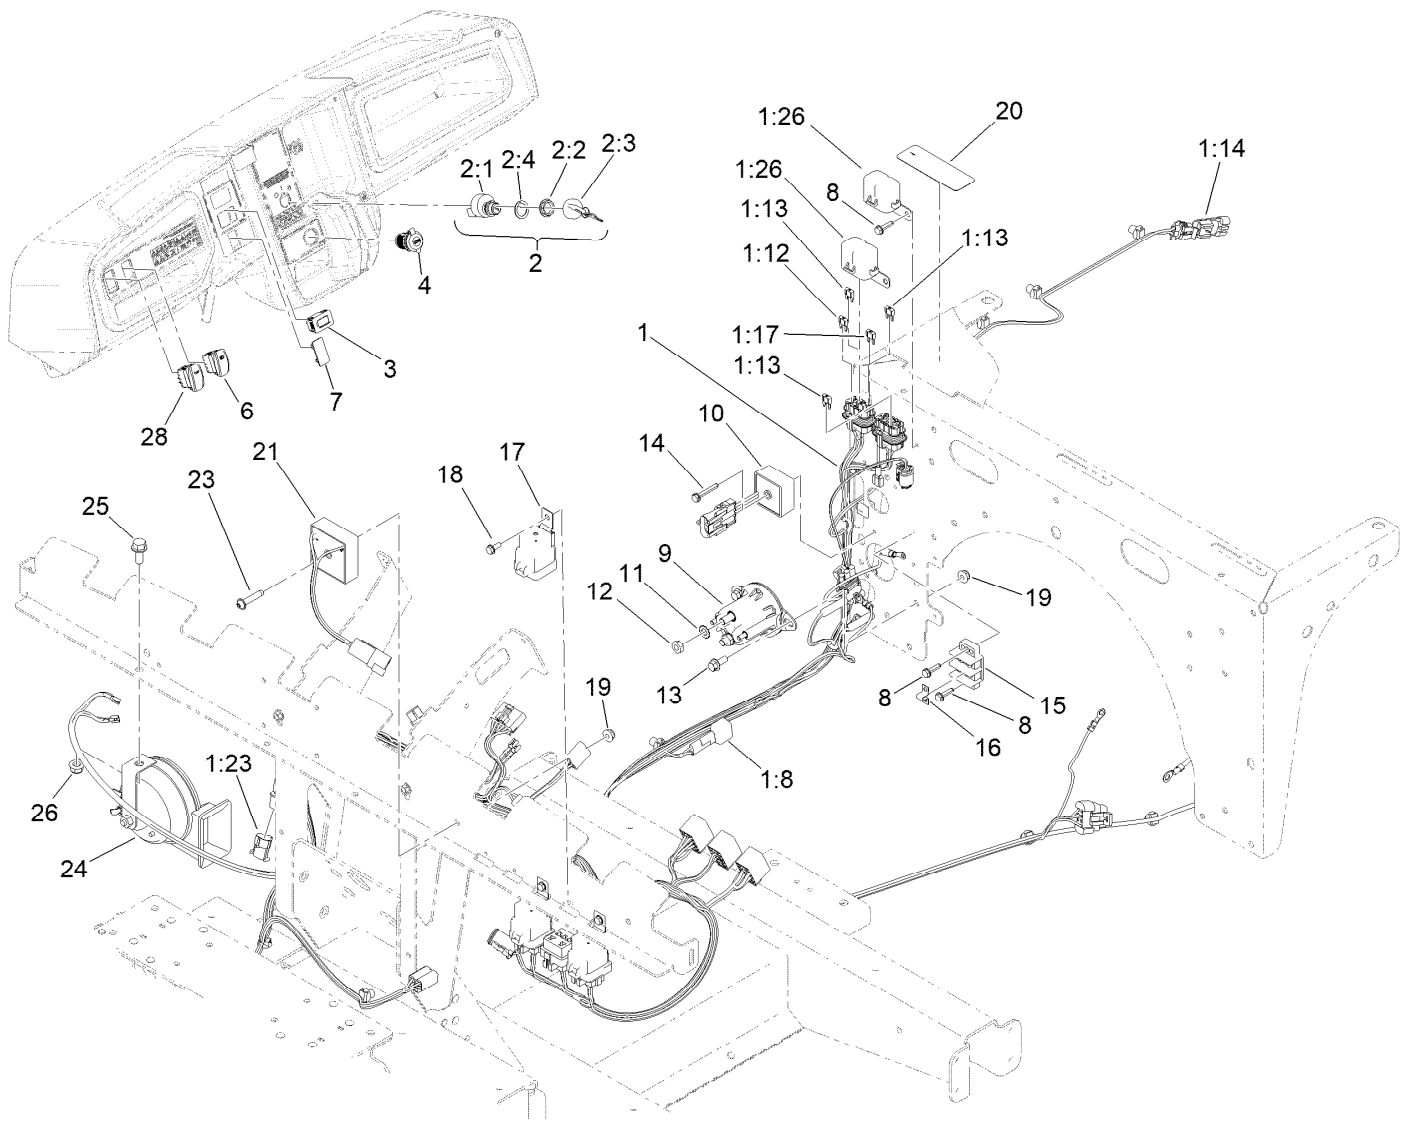

Electrical Assembly (continued)

<i>Ref.</i>	<i>Part Number</i>	<i>Qty.</i>	<i>Description</i>	<i>Ref.</i>	<i>Part Number</i>	<i>Qty.</i>	<i>Description</i>
25	3234-5	1	Screw-HHF	26	104-8300	1	Nut-HF, NI
				28	144-2415	1	Switch-Rocker, (On)-None-Off

● Not illustrated

■ Not serviced separately