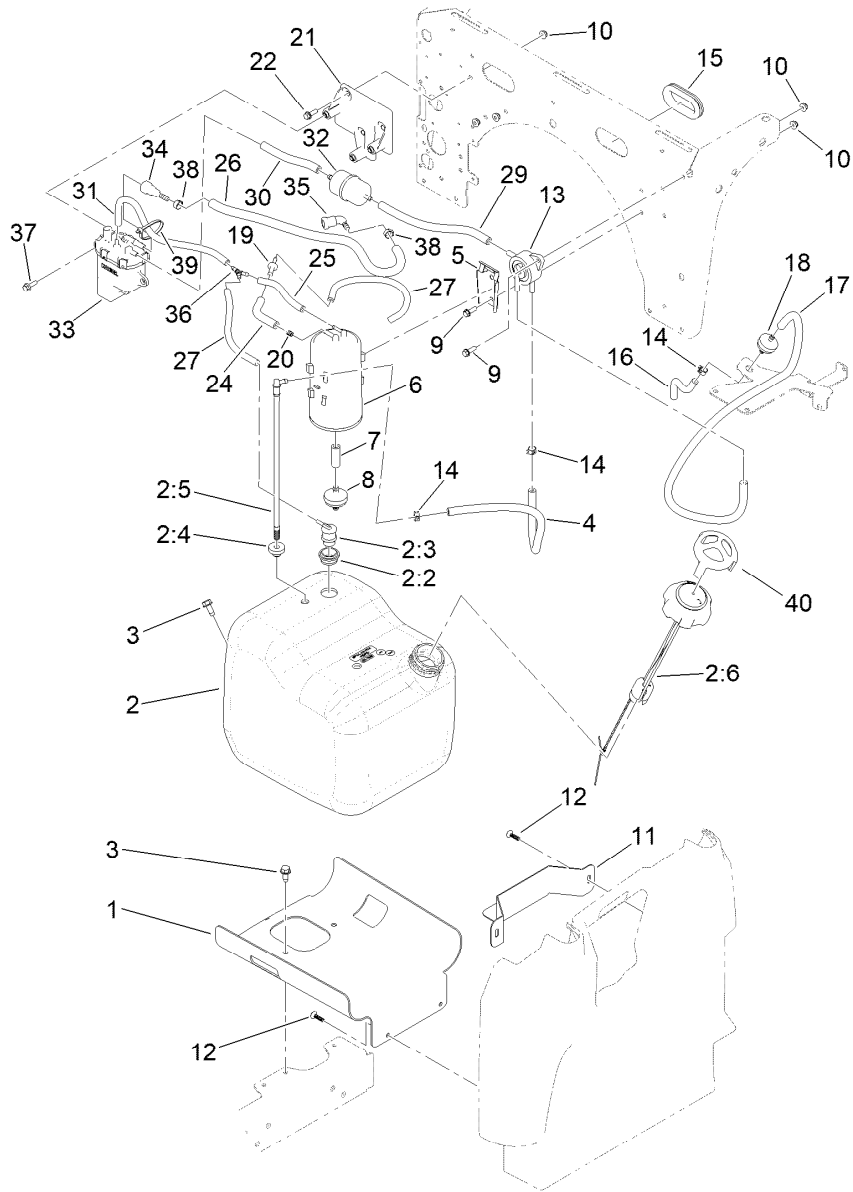

Fuel System Assembly

Ref.	Part Number	Qty.	Description	Ref.	Part Number	Qty.	Description
1	127-7739-03	1	Mount-Tank, Fuel	16	140-4825	1	Hose-Pulse (.212 X 5.00, J200, LP)
2	127-7849	1	Fuel Tank ASM	17	109-3491	1	Hose-Fuel
2:2	114-0284	1	Grommet	18	56-6360	1	Filter-Fuel
2:3	114-0285	1	Valve-Rollover	19	117-5399	1	Adaptor-Orifice
2:4	46-6560	1	Bushing	20	120-2038	1	Cartridge-Valve, Check
2:5	115-9044	1	Pipe-Stand	21	136-6346	1	Bracket-Pump, Fuel
2:6	131-8357	1	Cap-Gauge	22	115-5103	3	Screw-HHF
3	32144-70	3	Screw-HWHTF	24	114-3765	1	Hose-Fuel
4	114-4428	1	Hose-Fuel	25	68-3632	1	Hose-Fuel
5	114-0292	1	Bracket-Canister, Carbon	26	136-6343	1	Hose-Fuel
6	127-8685	1	Canister-Carbon	27	136-6345	2	Hose-Fuel
7	106-5317	1	Hose-Fuel	29	109-0282	1	Hose-Fuel
8	115-7854	1	Filter-Fuel, Inline	30	109-0650	1	Hose-Fuel
9	32105-15	4	Screw-HWH	31	136-6344	1	Hose-Fuel
10	104-7201	7	Nut-HF, NI	32	94-9695	1	Filter-Fuel
11	127-7845-05	1	Bracket-Fuel Tank	33	136-6347	1	Pump-Fuel, EFI
12	120-2349	4	Screw	34	125-2921	1	Fitting-Fuel
13	131-8526	1	Pump-Fuel	35	121-5585	1	Fitting-Fuel
14	2412-98	7	Clamp-Hose	36	136-6339	1	Fitting-Fuel
15	240-12	1	Grommet-Rubber	37	33103-020	3	Screw-HHF