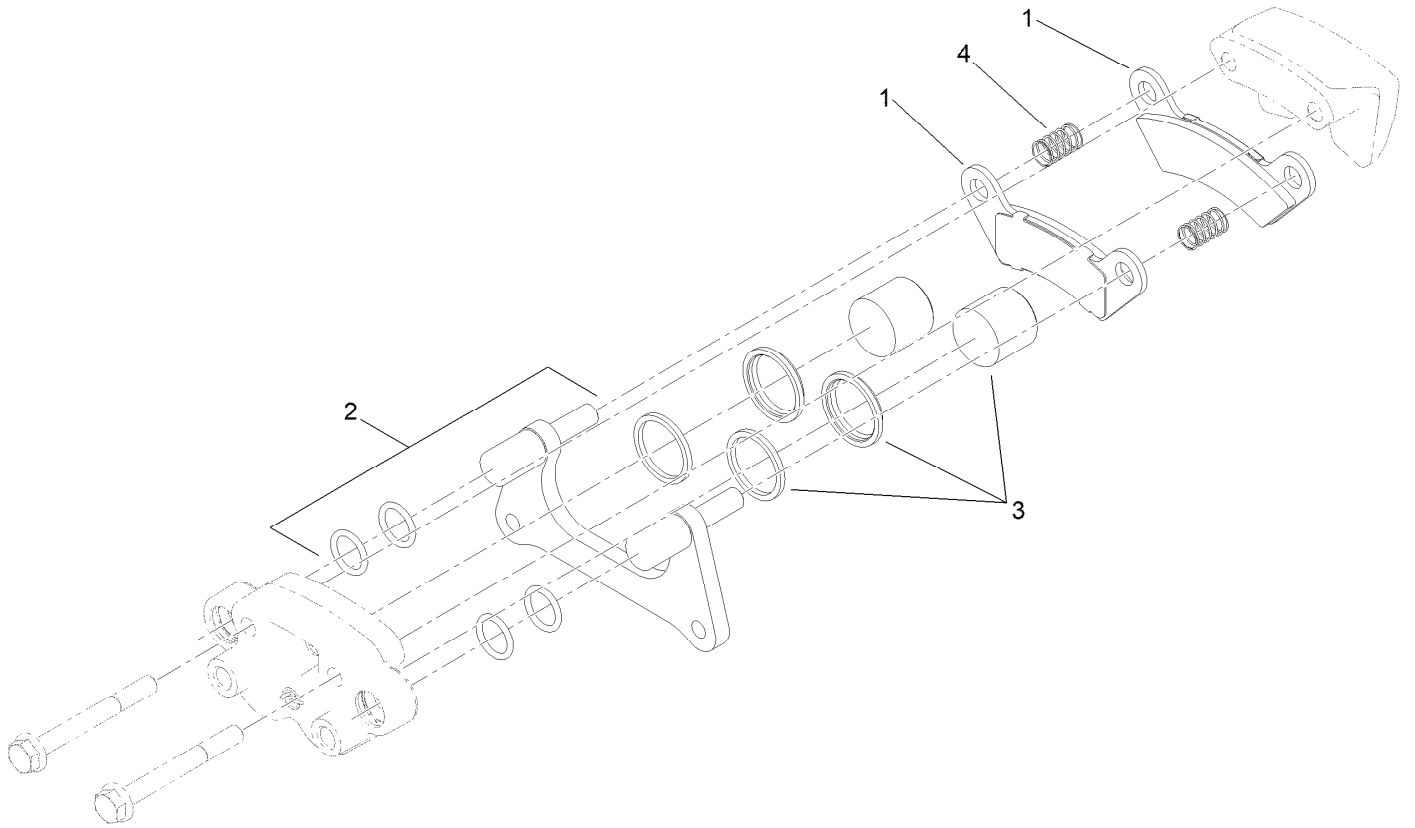

Brake Caliper Assembly No. 161-1890

<i>Ref.</i>	<i>Part Number</i>	<i>Qty.</i>	<i>Description</i>
1	140-2580	1	Brake Pad Service Kit (Front, Qty 4)
2	119-9511	1	Bracket Kit
3	133-0614	1	Piston Kit
4	161-1889	2	Spring-Compression, Service