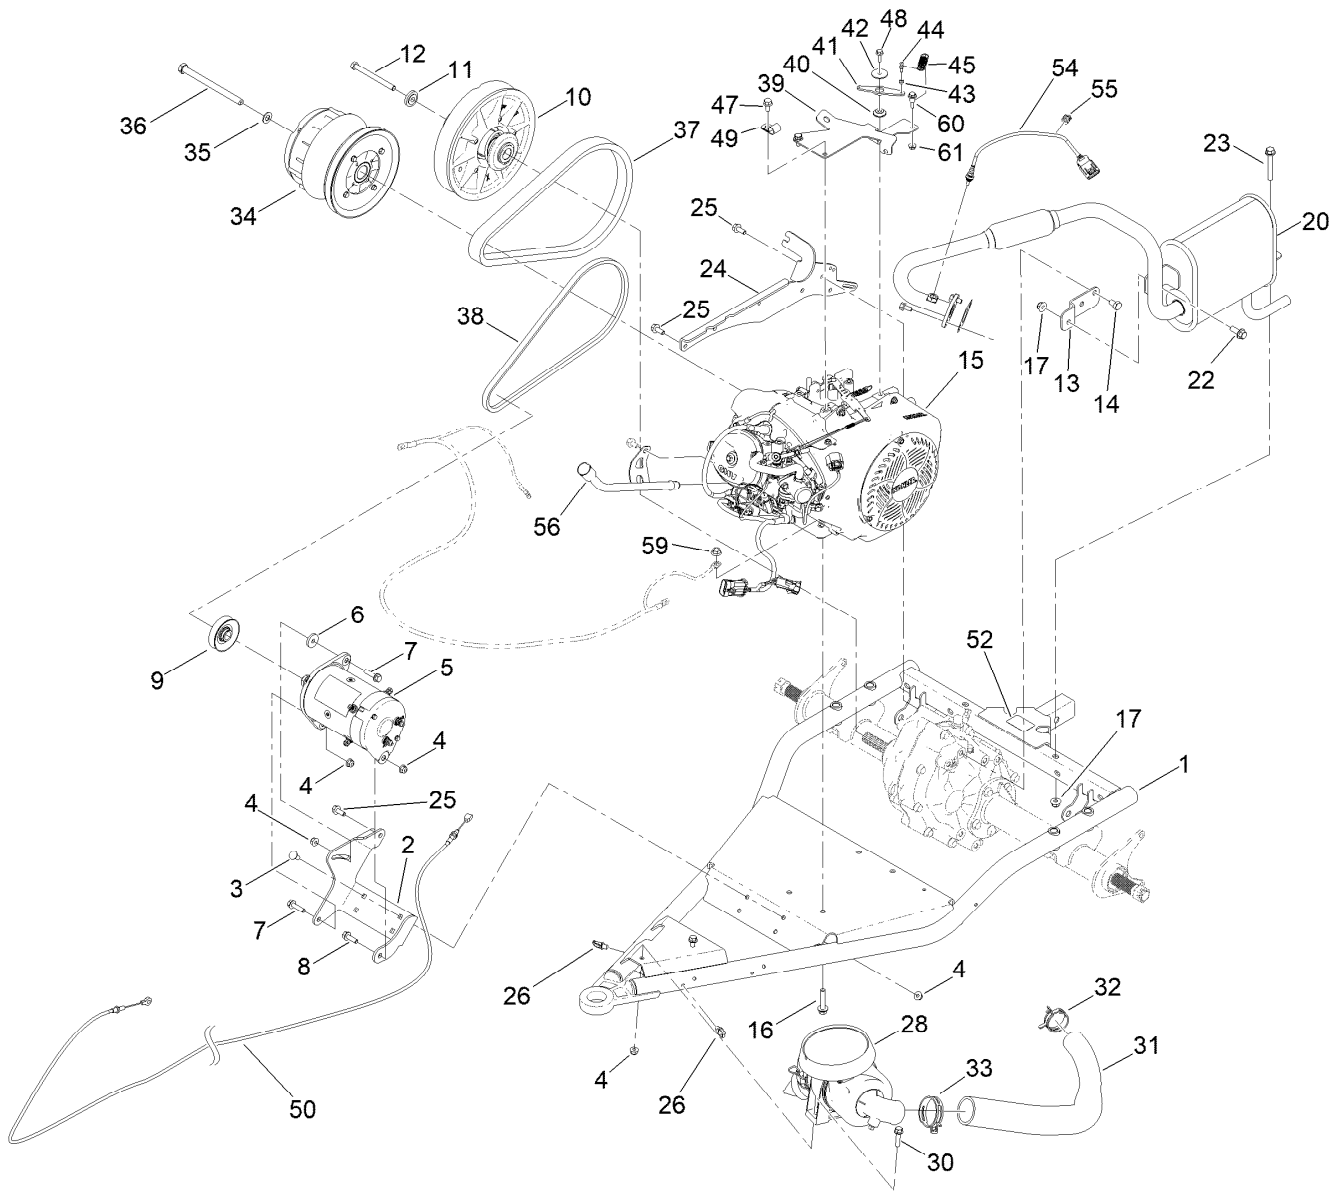

Engine Assembly

Ref.	Part Number	Qty.	Description	Ref.	Part Number	Qty.	Description
1	140-2558-03	1	Gtx Swing Arm ASM	25	139-3392	6	Screw-Lock
2	131-8503-03	1	Bracket-Starter/Generator	26	32180-030	2	Clip-Tie
3	137-3061	4	Bolt-CARR	28	138-3447	1	Air Cleaner ASM
4	104-8300	9	Nut-HF, NI	30	3234-36	2	Screw-HHF
5	131-8444	1	Starter/Generator ASM	31	131-8489	1	Hose-Intake, Air
6	65-8270	1	Washer	32	145-2272	1	Clamp-Sc Band
7	119-4036	2	Screw-HHF	33	144-2249	1	Clamp-Sc Band
8	3234-29	1	Screw-HHF	34	138-0095	1	Primary Clutch ASM
9	121-6277	1	Pulley-Drive	35	3256-25	1	Washer-Flat
10	119-6011	1	Secondary Clutch ASM	36	131-8521	1	Screw-HH
11	104-6563	1	Washer-Stepped	37	131-8567	1	Belt-Variable
12	119-0723	1	Screw-HH, Lock	38	94-8803	1	V-Belt, Impeller
13	131-8329	1	Bracket-Muffler	39	144-2186	1	Bracket-Throttle
14	70-8470	2	Screw-HH	40	131-8524	1	Bushing-Flange
15	145-2280	1	Engine-Kohler, Ech440	41	131-8504	1	Lever-Throttle
16	140-4808	4	Screw-HHF	42	3256-55	1	Washer-Flat
17	104-8301	2	Nut-HF, NI	43	110-2619	1	Keeper-Spring
20	138-9275	1	Exhaust ASM	44	99-7847	1	Ball-Stud
22	3234-42	1	Screw-HHF	45	71-5470	1	Spring-Brake
23	3234-39	1	Screw-HHF	47	33104-016	2	Screw-HHF
24	140-4648	1	Plate-Spanner	48	33103-020	1	Screw-HHF