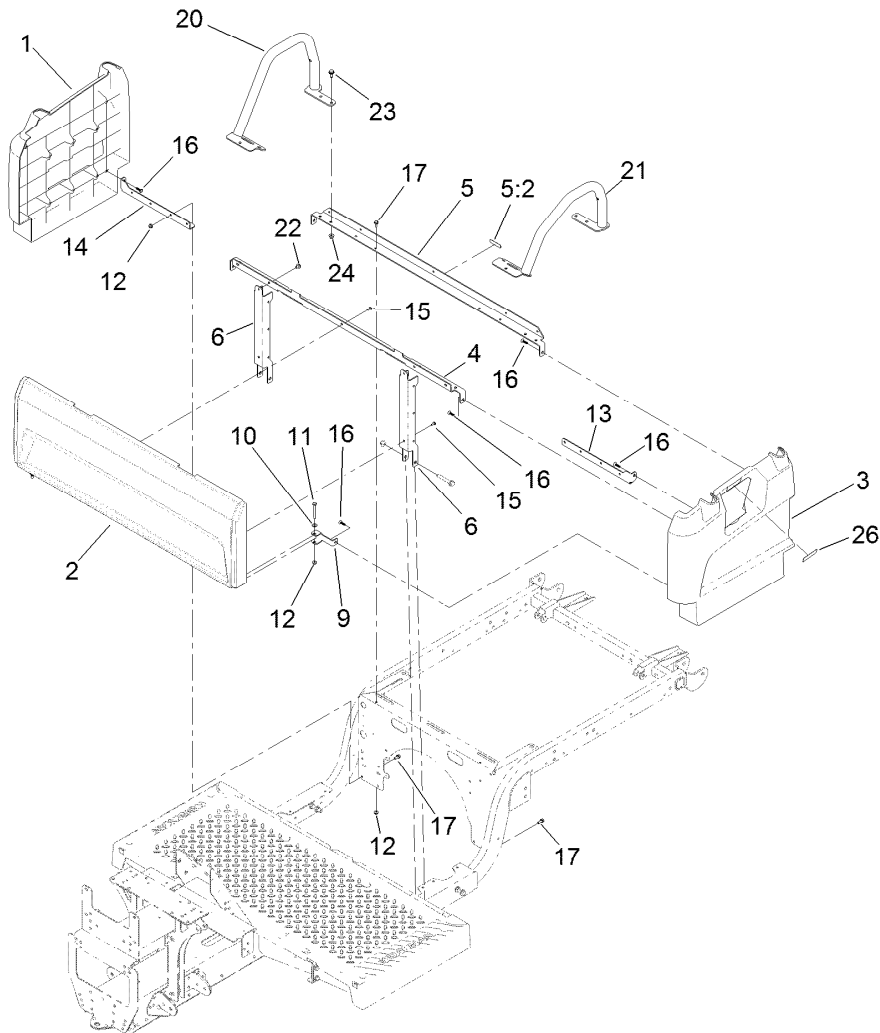

Reference Model 07048 For Bucket Seat Base Kit Parts

Reference Model 07047 For Bench Seat Base Kit Parts

Seatbase Assembly

Ref.	Part Number	Qty.	Description	Ref.	Part Number	Qty.	Description
1	127-7805	1	Side-Base, Seat (RH)	13	127-7842-03	1	Bracket-Support, Side (LH)
2	133-7188	1	Panel-Base, Seat	14	127-7843-03	1	Bracket-Support, Side (RH)
3	127-7807	1	Side-Base, Seat (LH)	15	112-6349	5	Screw-HWH
4	133-7345-03	1	Support-Seat	16	120-2349	8	Screw
5	137-6991	1	Seat Support ASM	17	3234-33	6	Screw-HHF
5:2	120-9570	1	Decal-Warning	20	145-2075-05	1	Hip Restraint ASM, RH
6	127-7841-03	2	Channel-Support, Seat	21	145-2070-05	1	Hip Restraint ASM, LH
9	127-7844-03	2	Clamp-Plate, Floor	22	46-6810	2	Screw And Washer ASM
10	3256-22	2	Washer-Flat	23	32144-70	6	Screw-HWHTF
11	321-18	2	Screw-HH	24	104-8300	6	Nut-HF, NI
12	104-7201	8	Nut-HF, NI	26	131-8410	1	Decal-Danger, Fuel