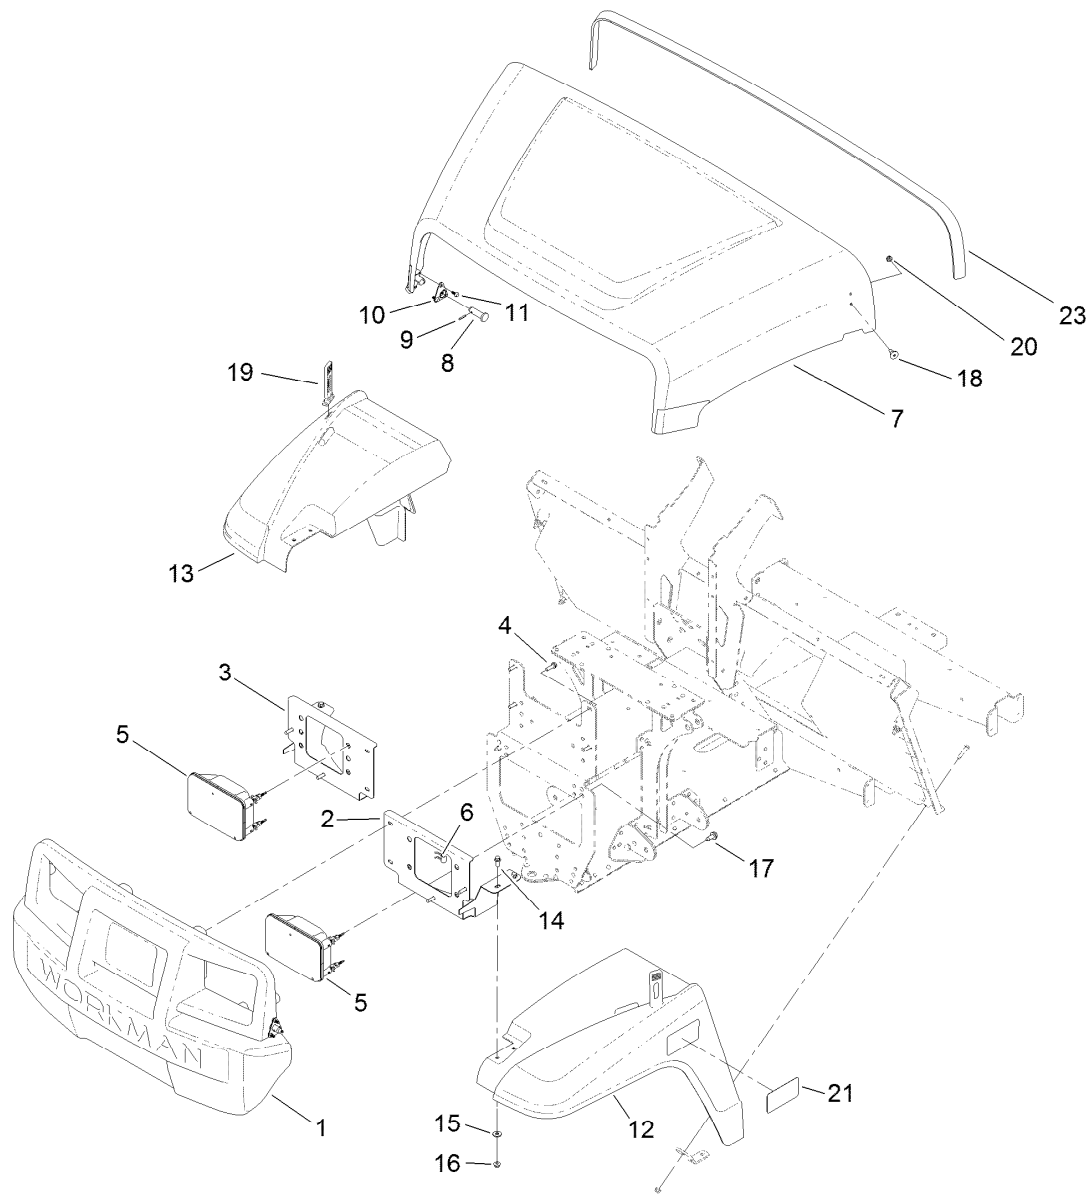

Hood and Fender Assembly

<i>Ref.</i>	<i>Part Number</i>	<i>Qty.</i>	<i>Description</i>	<i>Ref.</i>	<i>Part Number</i>	<i>Qty.</i>	<i>Description</i>
1	132-8530	1	Bumper	12	127-7771	1	Fender-Front, LH
2	131-8455-03	1	Bracket-Headlight, LH	13	127-7772	1	Fender-Front, RH
3	131-8456-03	1	Bracket-Headlight, RH	14	3234-33	4	Screw-HHF
4	46-8091	8	Screw-HWH	15	3256-2	4	Washer-Flat
5	138-9260	2	Headlight ASM	16	104-7201	4	Nut-HF, NI
6	115-2408	6	Clip-Speed	17	32144-70	2	Screw-HWHTF
7	136-6281	1	Hood	18	125-1122	2	Screw
8	117-5094	2	Pin-Clevis	19	131-8402	2	Strap-Down, Hold
9	32121-50	2	Pin-Spring	20	3296-56	2	Nut-Lock, NI
10	112-3308	2	Retainer-Pin	21	138-3527	2	Decal-Fender
11	121-9605	6	Screw-HWH	23	133-7210	1	Seal-Trim, Hood