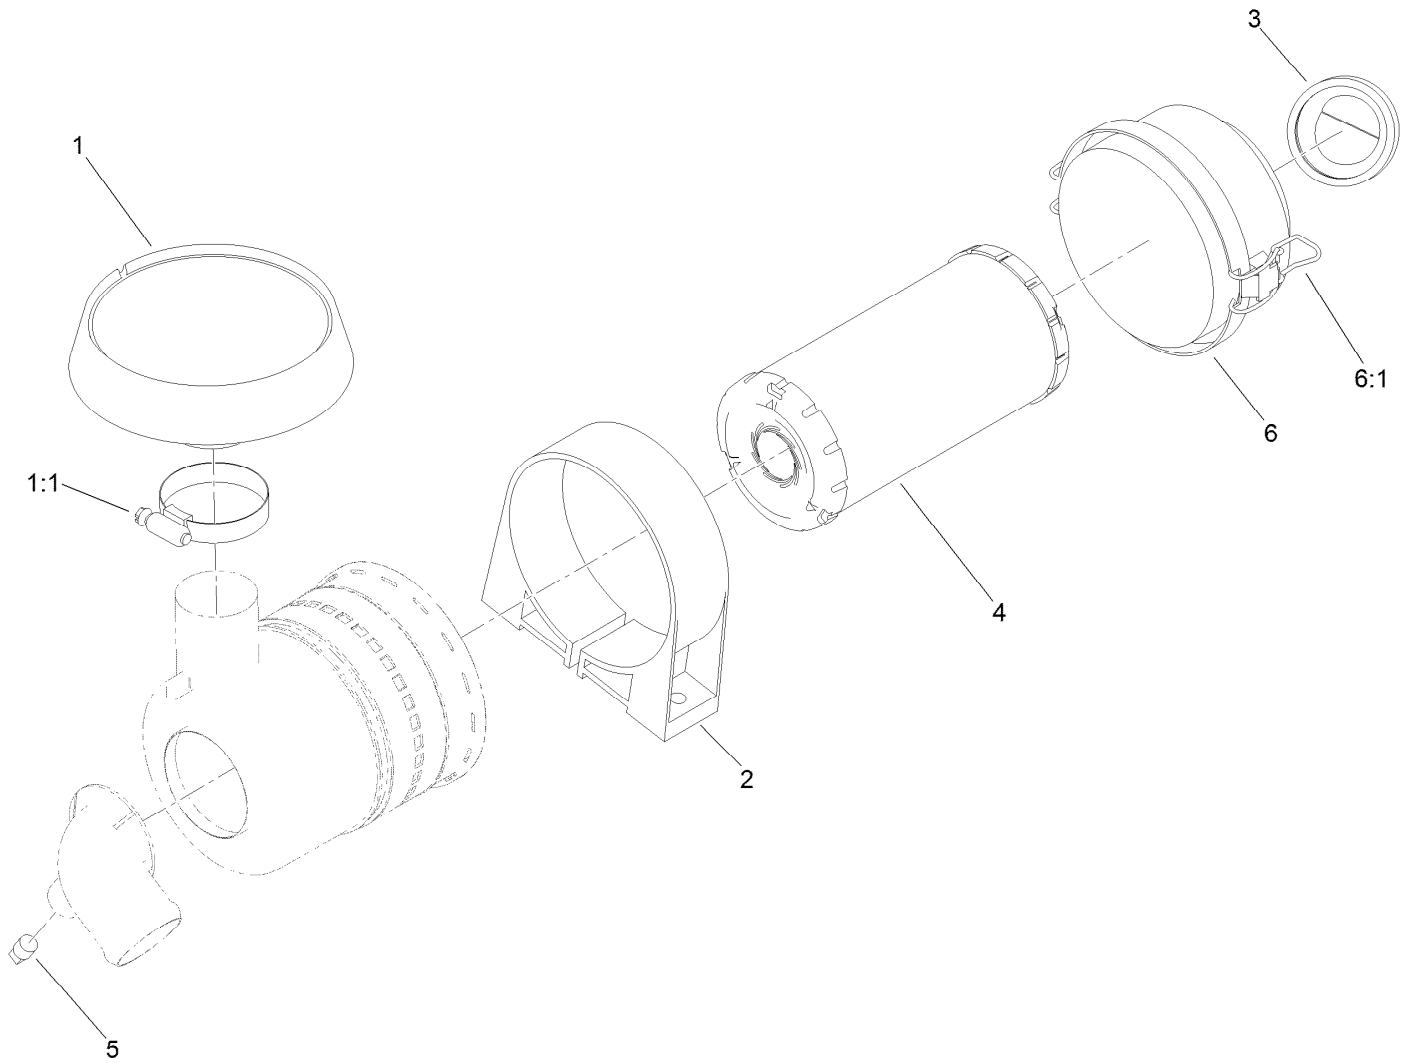

Air Cleaner Assembly No. 138-3447

<i>Ref.</i>	<i>Part Number</i>	<i>Qty.</i>	<i>Description</i>
1	136-7859	1	Rain Cap Kit
1:1	1-643009	1	Clamp-Hose
2	95-5806	1	Bracket-Mounting, Air Cleaner
3	87-9400	1	Valve-Vacuator
4	108-3811	1	Filter-Air V-Twin HD
5	281-7	1	Cap-Pipe
6	94-3652	1	Cover ASM
6:1	1-643283	2	Latch-Cleaner, Air