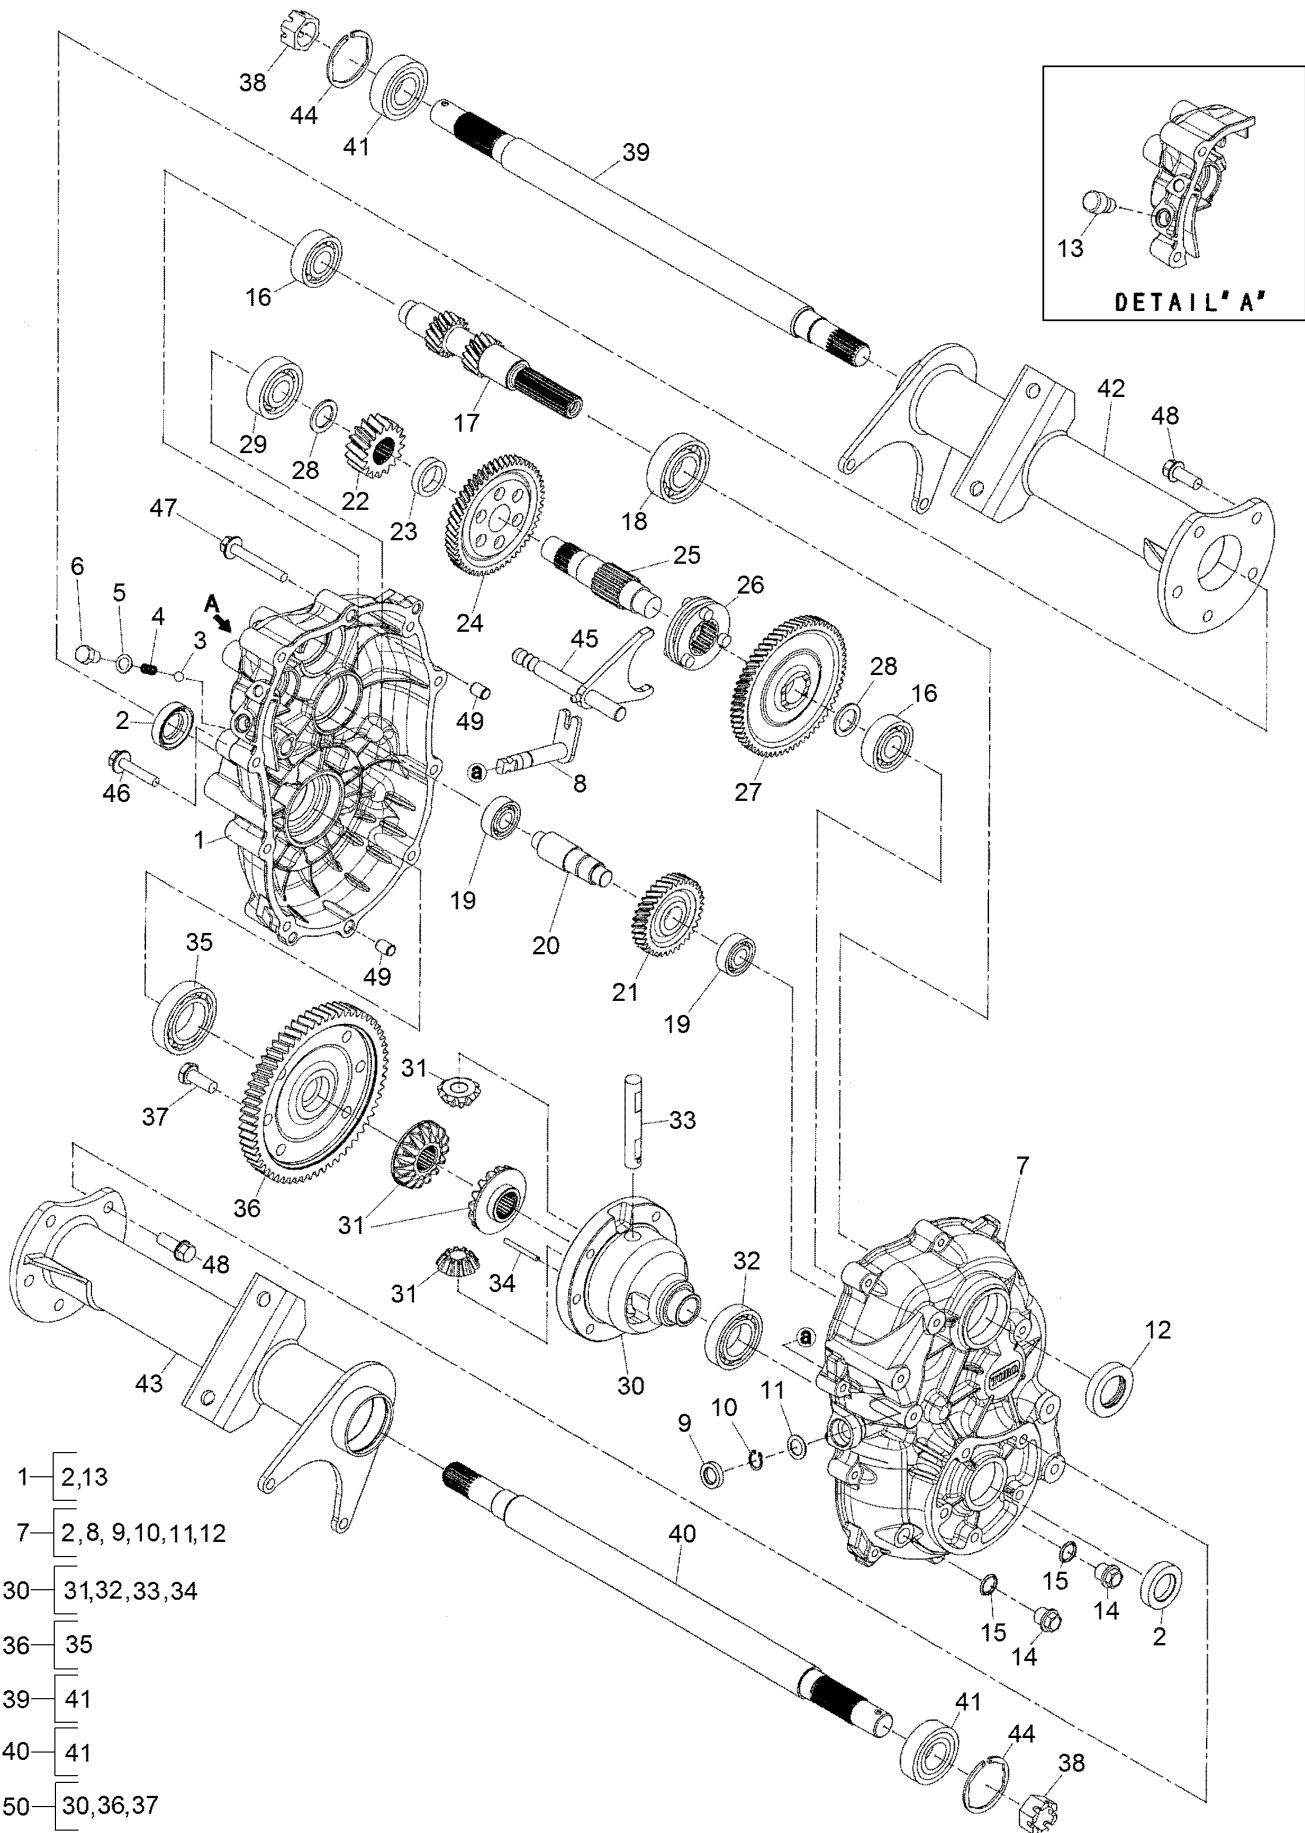

Transaxle Assembly No. 131-3486

- 1 — 2,13
- 7 — 2,8,9,10,11,12
- 30 — 31,32,33,34
- 36 — 35
- 39 — 41
- 40 — 41
- 50 — 30,36,37

Transaxle Assembly No. 131-3486 (continued)

<i>Ref.</i>	<i>Part Number</i>	<i>Qty.</i>	<i>Description</i>	<i>Ref.</i>	<i>Part Number</i>	<i>Qty.</i>	<i>Description</i>
1	133-2400	1	Case-LH	26	133-2419	1	Clutch-Pin
2	133-2401	2	Seal-Oil	27	133-2420	1	Gear
3	104-1660	1	Ball-Steel	28	133-2421	2	Spacer
4	104-1661	1	Spring	29	133-2422	1	Bearing-Ball
5	104-1662	1	Gasket	30	133-2423	1	Case-Differential
6	163-9434	1	Bolt M10	31	133-2424	1	Set-Gear, Differential
7	133-2402	1	Case-RH	32	133-2425	1	Bearing-Ball
8	133-2403	1	Shaft-Select	33	104-1644	1	Shaft-Differential
9	133-2446	1	Seal-Oil	34	104-1645	1	Pin
10	133-2404	1	Ring-Snap	35	133-2426	1	Bearing-Ball
11	133-2405	1	Spacer	36	133-2427	1	Gear
12	104-1607	1	Seal-Oil	37	104-1649	6	Bolt
13	133-2406	1	Breather-Air	38	133-2428	2	Nut-Castle
14	133-2407	2	Plug-Drain, Oil	39	133-2429	1	Shaft-Axle, LH
15	133-2408	2	Gasket	40	133-2430	1	Shaft-Axle, RH
16	133-2409	2	Bearing-Ball	41	133-2431	2	Bearing-Ball
17	133-2410	1	Shaft-Input	42	133-2432	1	Case-Axle, LH
18	133-2411	1	Bearing-Ball	43	133-2433	1	Case-Axle, RH
19	133-2412	2	Bearing-Ball	44	133-2434	2	Ring-Snap
20	133-2413	1	Shaft-Counter	45	133-2435	1	Shaft-Shift
21	133-2414	1	Gear	46	133-2436	1	Bolt-Flange
22	133-2415	1	Gear	47	133-2437	9	Bolt-Flange
23	133-2416	1	Collar	48	133-2438	10	Bolt-Flange
24	133-2417	1	Gear	49	133-2439	2	Pipe-Knock
25	133-2418	1	Shaft-Center	50	133-2440	1	Differential ASM