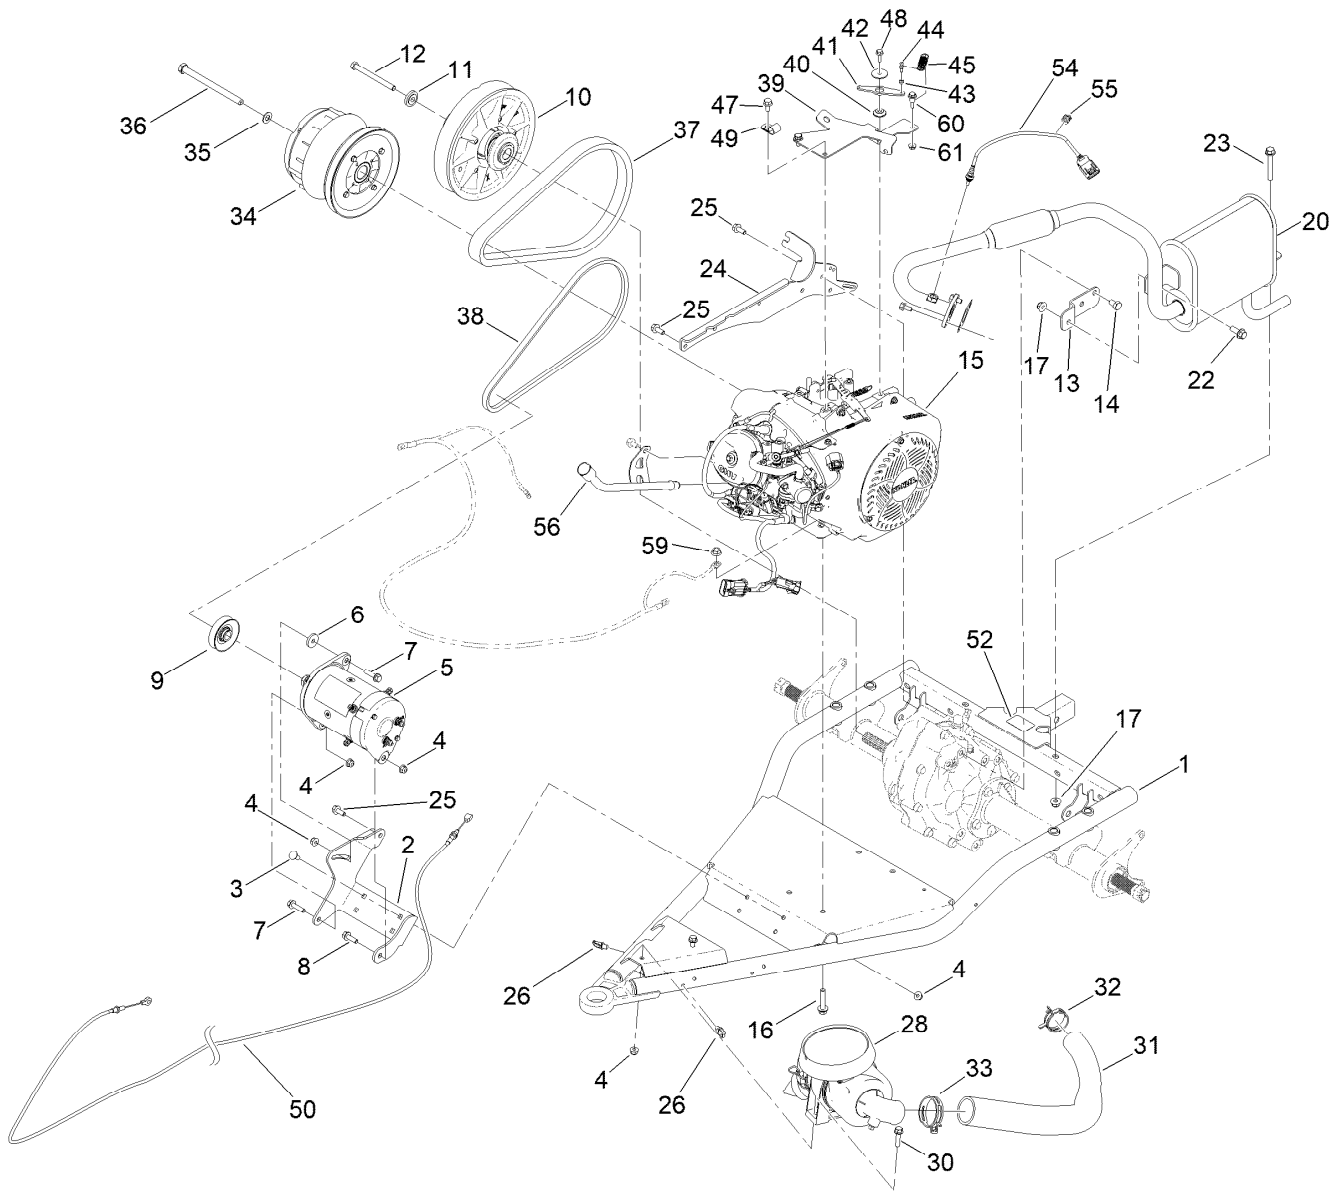

Engine Assembly (continued)

<i>Ref.</i>	<i>Part Number</i>	<i>Qty.</i>	<i>Description</i>	<i>Ref.</i>	<i>Part Number</i>	<i>Qty.</i>	<i>Description</i>
49	2412-138	1	R-Clamp	56	140-4595	1	Dip Stick Tube ASM
50	127-8860	1	Cable-Accelerator	59	139-3380	4	Nut-HF
52	137-9984	1	Decal-Load, Towing	60	104-0858	1	Bolt-Shoulder
54	136-6348	1	Sensor-O2	61	32128-33	1	Nut-HF
55	32180-226	1	Clip-Edge, Top Parallel