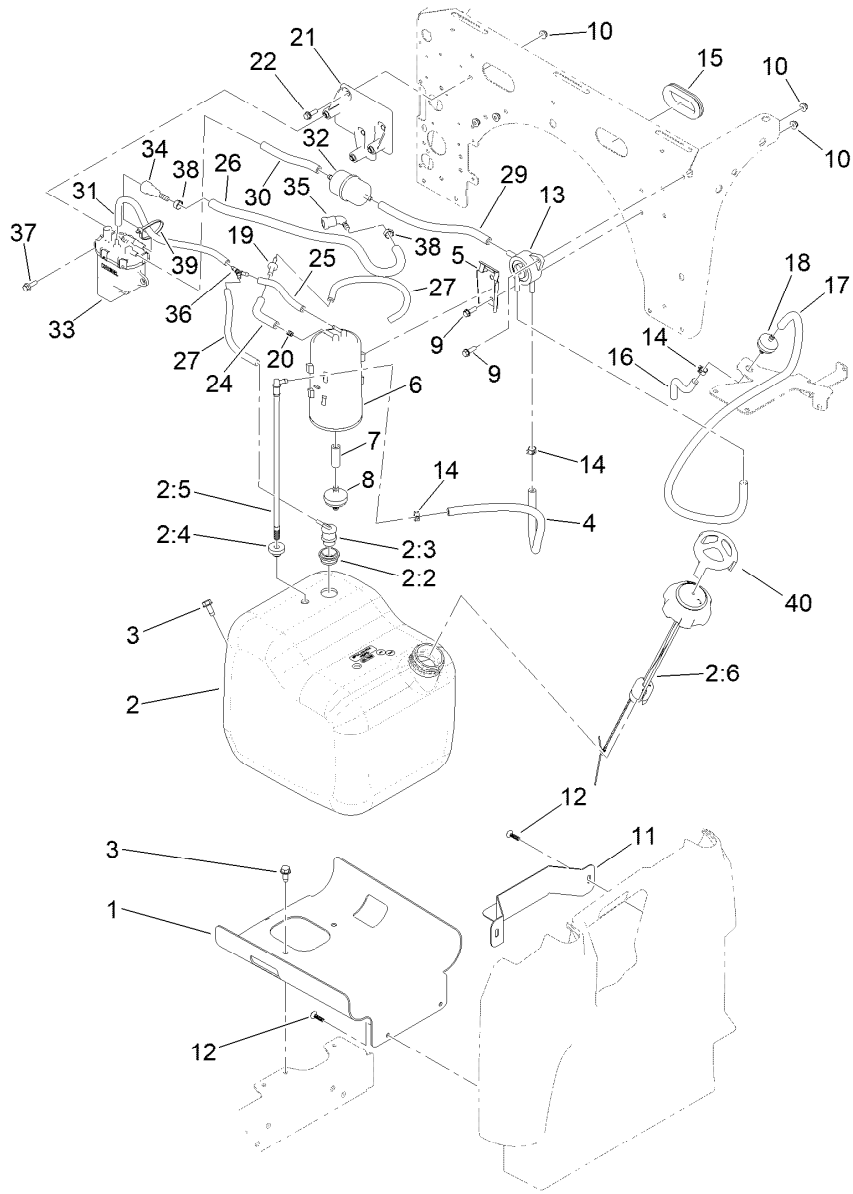

Fuel System Assembly (continued)

<i>Ref.</i>	<i>Part Number</i>	<i>Qty.</i>	<i>Description</i>	<i>Ref.</i>	<i>Part Number</i>	<i>Qty.</i>	<i>Description</i>
38	1-643277	2	Clamp-Hose, Fuel	39	3290-378	1	Tie-Cable
				40	147-2833	1	Cover-Fuel Cap