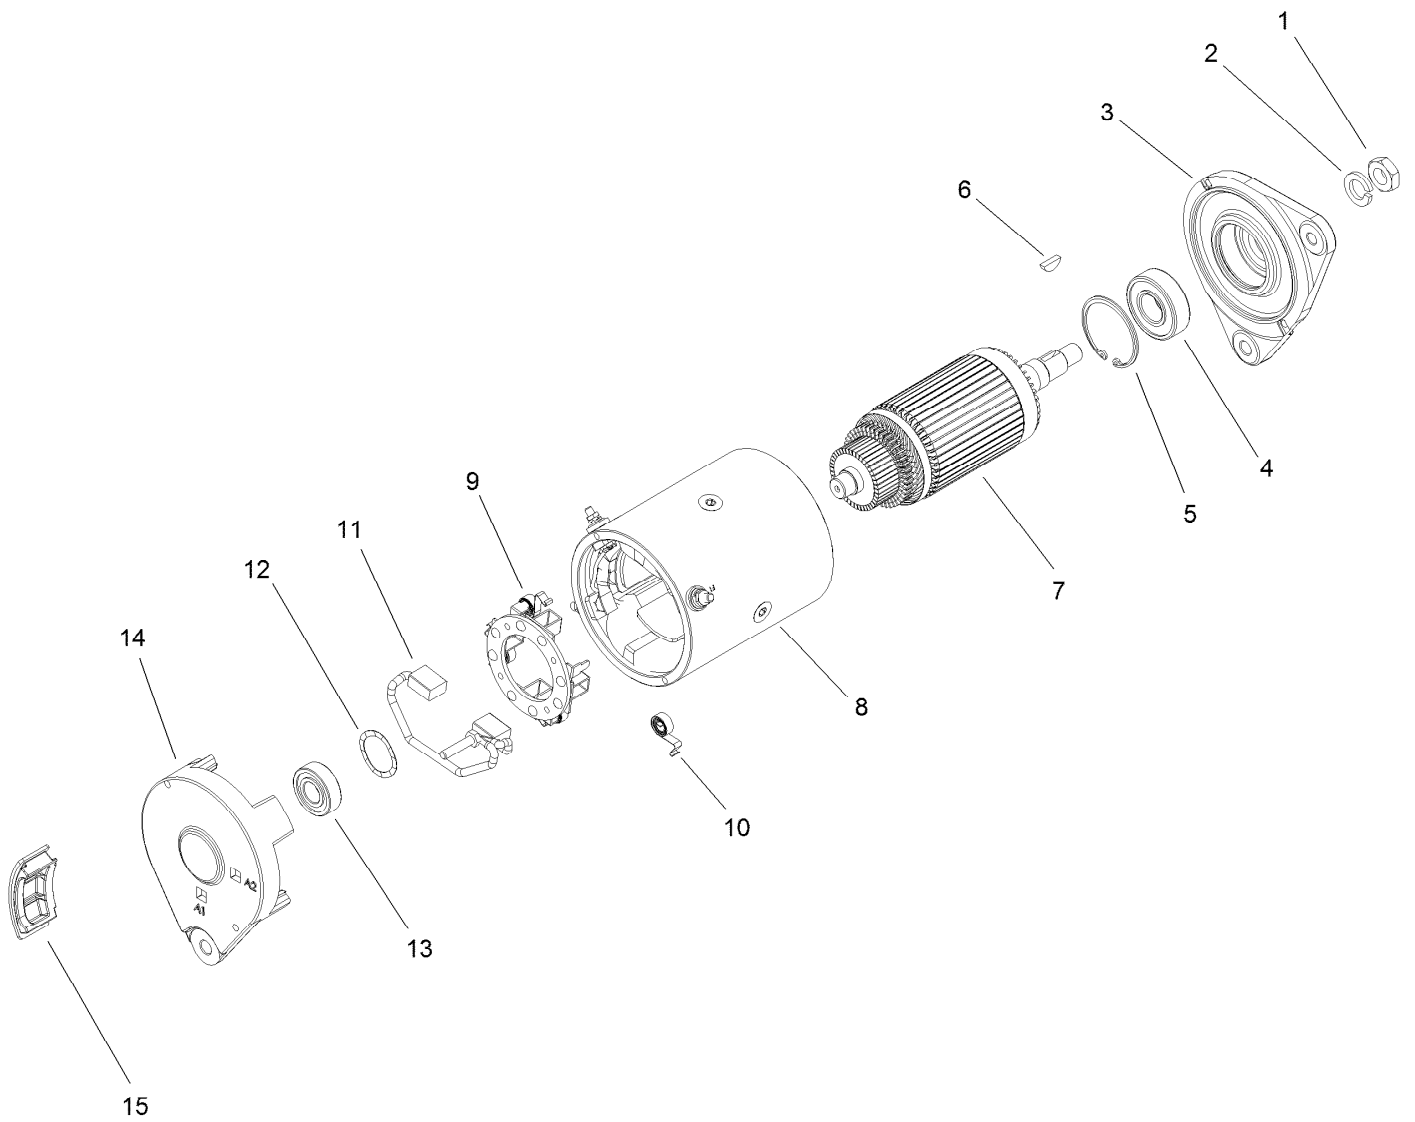

Starter Generator Assembly No. 131-8444

Ref.	Part Number	Qty.	Description
1	119-9651	1	Nut
2	119-9652	1	Washer-Lock
3	133-0599	1	Head-Drive End
4	119-9655	1	Bearing
5	119-9656	1	Ring-Retaining
6	119-9657	1	Key-Woodruff
7	119-9658	1	Armature ASM
8		1	Frame And Field Assembly ●
9	119-9661	1	Brush Box ASM
10	119-9660	4	Spring-Brush
11	119-9659	1	Brush Lead And Terminal Service Kit
12	119-9662	1	Washer-Wave
13	119-9663	1	Bearing
14		1	Head-End, Cummutator ●
15	133-0600	4	Plug-Rubber

● Not serviced separately