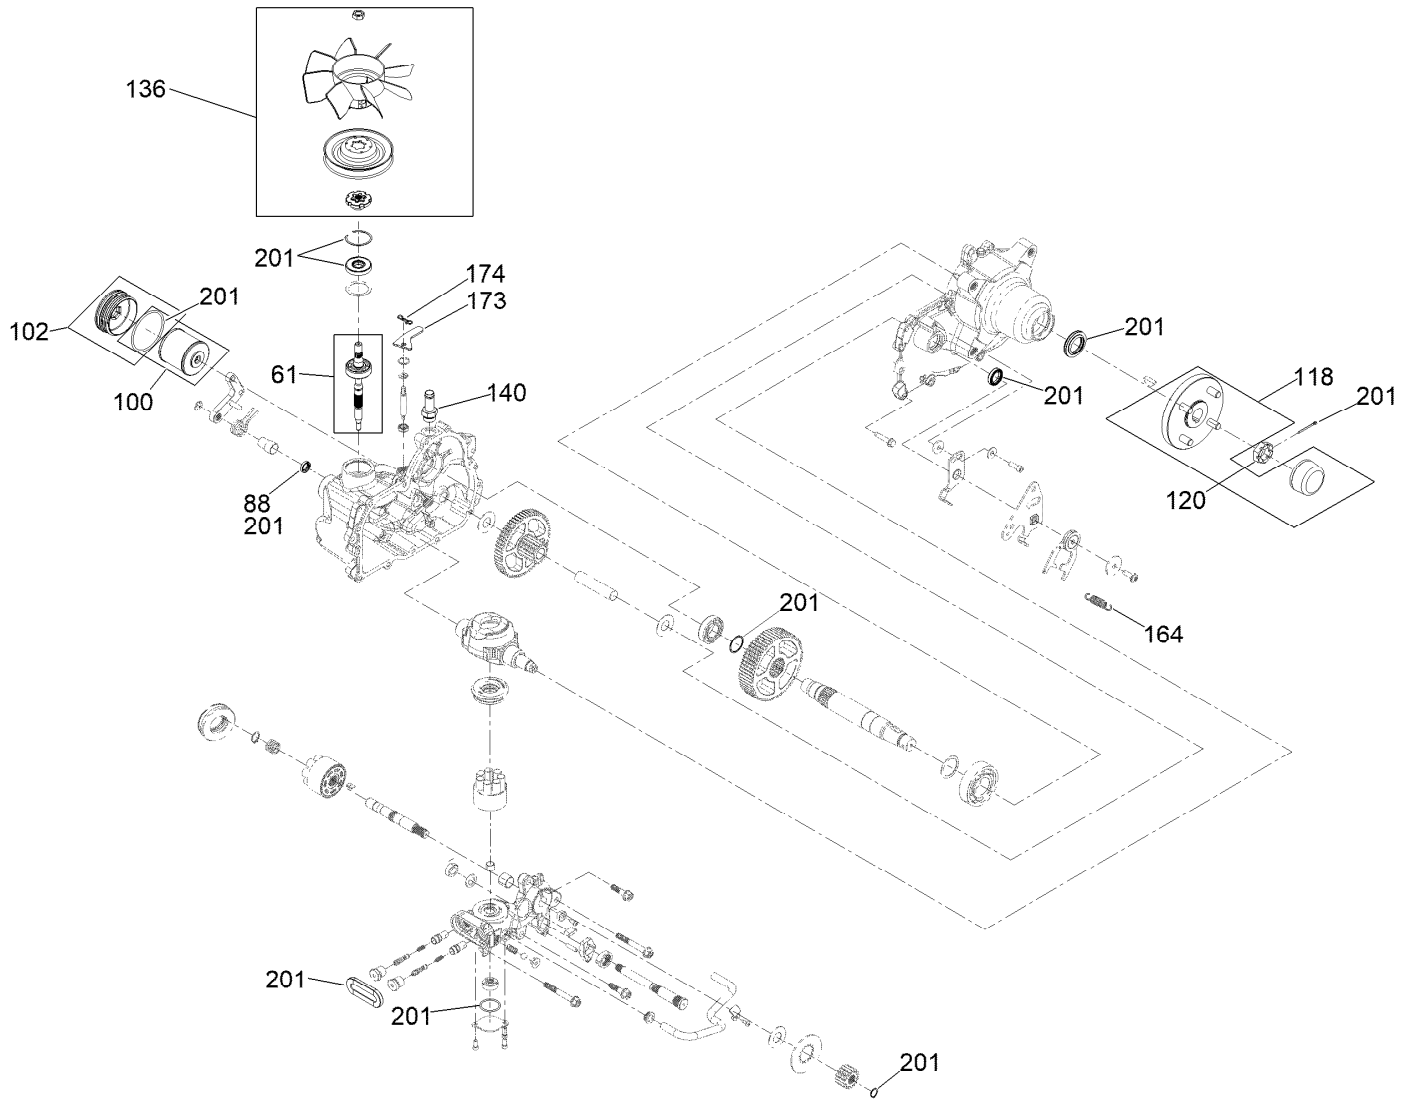

Hydraulic Drive Assembly (continued)

<i>Ref.</i>	<i>Part Number</i>	<i>Qty.</i>	<i>Description</i>	<i>Ref.</i>	<i>Part Number</i>	<i>Qty.</i>	<i>Description</i>
1	145-3696	1	LH Transaxle ASM W/Arm	5	3229-28	2	Screw-CARR
2	145-3695	1	RH Transaxle ASM W/Arm	6	140-1225	1	ASM-Hose, Hydraulic
3	3234-38	8	Screw-HHF	15	104-7201	2	Nut-HF, NI
4	119-9908	1	Hydraulic Reservoir ASM	18	140-7994	1	Belt-V
4:1	109-3320	1	Cap-Reservoir, HYD				

LH Transaxle Assembly No. 145-3696