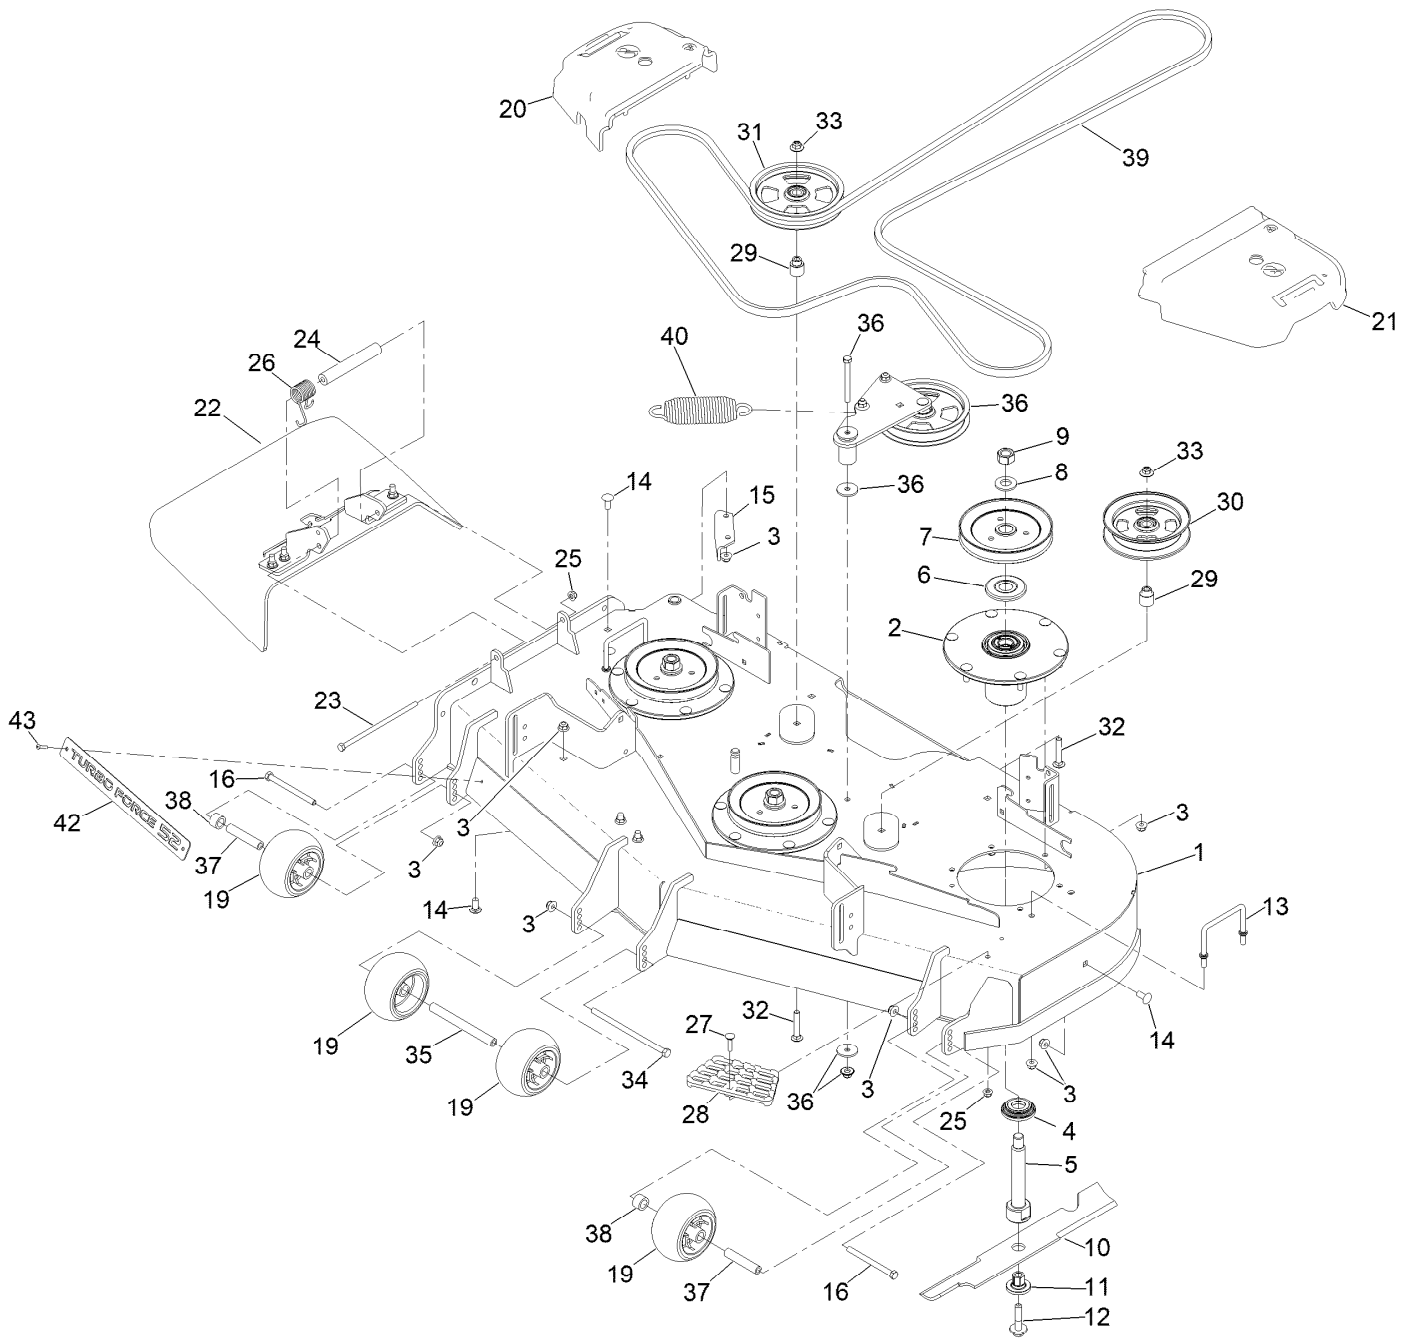

Deck Assembly

Deck Assembly (continued)

<i>Ref.</i>	<i>Part Number</i>	<i>Qty.</i>	<i>Description</i>	<i>Ref.</i>	<i>Part Number</i>	<i>Qty.</i>	<i>Description</i>
1	147-4996	1	Deck Decal ASM	23	322-50	1	Screw-HH
2	137-9780	3	Spindle ASM	24	105-4622	1	Spacer
3	104-8301	33	Nut-HF, NI	25	104-8300	2	Nut-HF, NI
4	137-9784	3	Guard-Bottom	26	108-4052	1	Spring-Torsion
5	138-6045	3	Shaft-Spindle	27	3230-3	1	Screw-CARR
6	103-1330	3	Guard-Bearing, Top	28	126-4781-03	1	Step-Deck
7	138-6058	3	Sheave-Blade Drive 6.50	29	139-8061	2	Bushing, Idler
8	103-2802	3	Washer	30	132-9425	1	Pulley-Idler, Flat
9	116-7306	3	Nut-Hex	31	132-9424	1	Pulley-Idler, Flat
10	140-1242	3	Blade-Flow, High	32	3231-7	2	Screw-CARR
11	137-9787	3	Bushing-Hex	33	109-6658	2	Nut-Flange, NI
12	109-9220	3	Screw-Sems	34	108-5388	1	Screw-HH
13	109-6982	2	Wireform-Cover	35	98-5967	1	Spacer-Wheel
14	3231-27	8	Screw-CARR	36	139-1087	1	Idler Arm ASM
15	107-8541-01	1	Baffle-Discharge	37	133-2129	2	Tube-Shafting
16	323-23	2	Screw-HH	38	133-2128	2	Tube-Spacer
19	1-603299	4	Roller-Scalp, Anti	39	144-0356	1	Belt-V
20	109-6935	1	Cover-Belt, RH	40	116-6317	1	Spring-Extension
21	109-6936	1	Cover-Belt, LH	42	147-4975-03	1	Plate-Turbo Force [black]
22	144-2635	1	Rubber Deflector ASM	43	130-8451	2	Rivet-Trifold