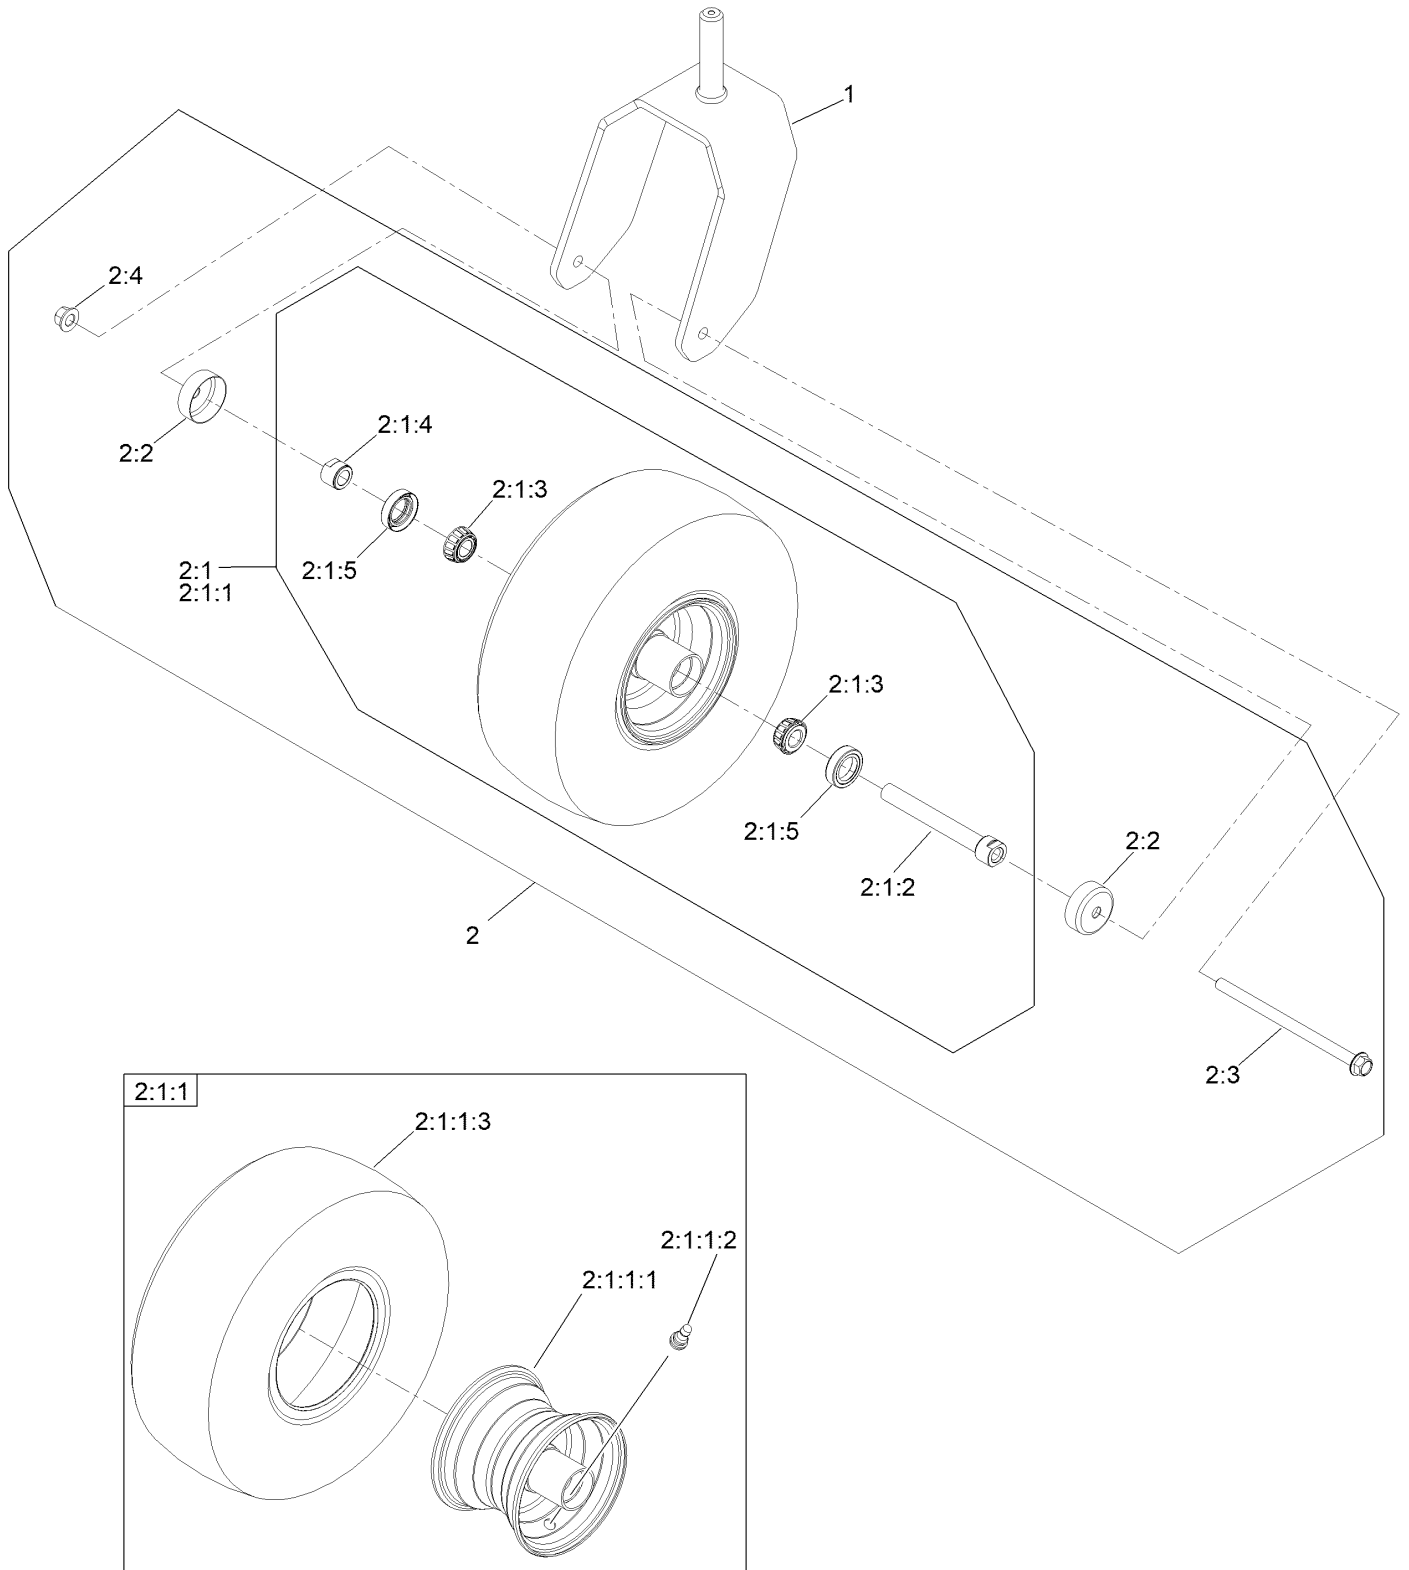

● Not serviced separately

Caster Wheel and Fork Assembly

Caster Wheel and Fork Assembly (continued)

<i>Ref.</i>	<i>Part Number</i>	<i>Qty.</i>	<i>Description</i>	<i>Ref.</i>	<i>Part Number</i>	<i>Qty.</i>	<i>Description</i>
1	147-0295-01	1	15In Caster Fork [red]	2:1:2	126-7796	1	Caster Axle ASM
2	140-4943	1	ASM-Pneumatic 15X6.50-6	2:1:3	1-633585	2	Bearing-Cone, Taper
2:1		1	ASM Whl/Brgs 15X6.5-6 ●	2:1:4	103-3051	1	Spacer-Nut
2:1:1	140-4945	1	Wheel And Tire ASM 15X6.5-6	2:1:5	103-0063	2	Seal-Caster
2:1:1:1	139-3624	1	Wheel Rim 6X4.5	2:2	103-2768	2	Guard-Seal
2:1:1:2	5108	1	Valve	2:3	126-5389	1	Screw-HHF
2:1:1:3	140-4946	1	Tire	2:4	99-5107	1	Nut-Lock