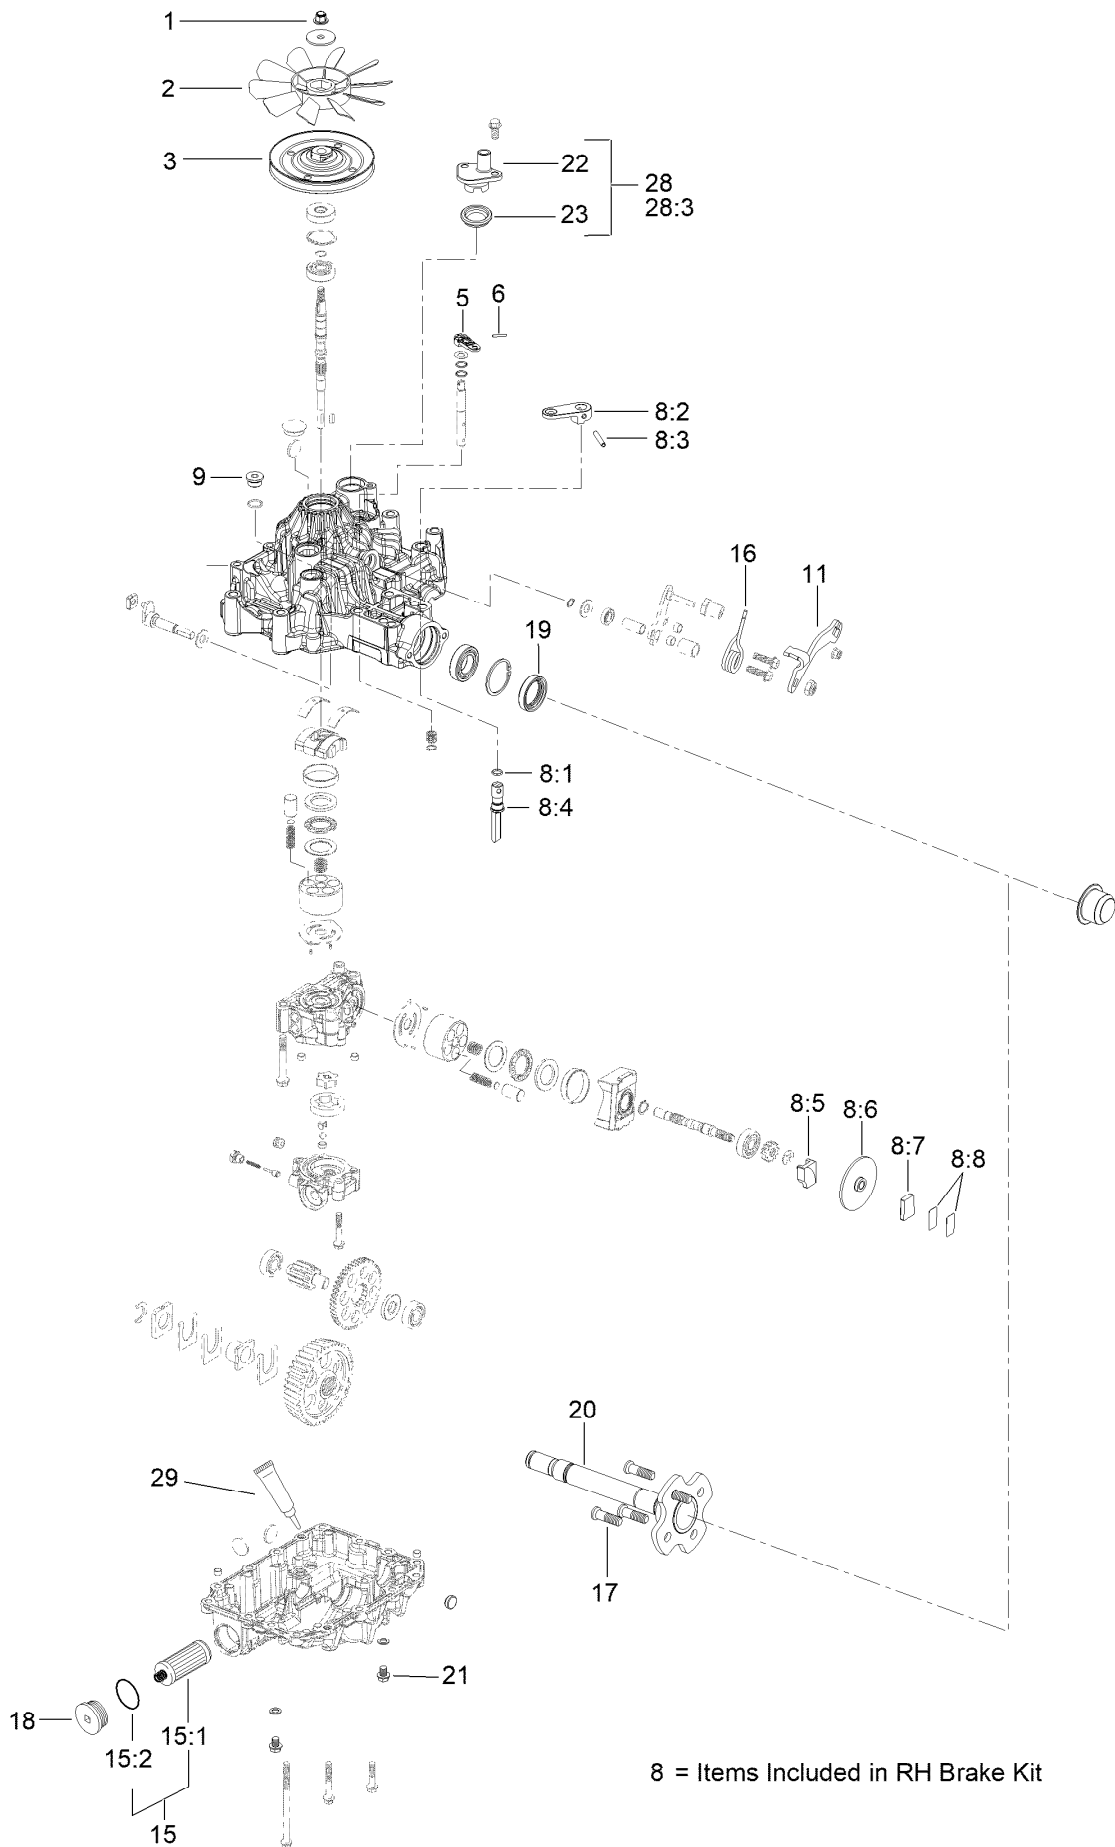

RH Transmission Assembly No. 138-5839