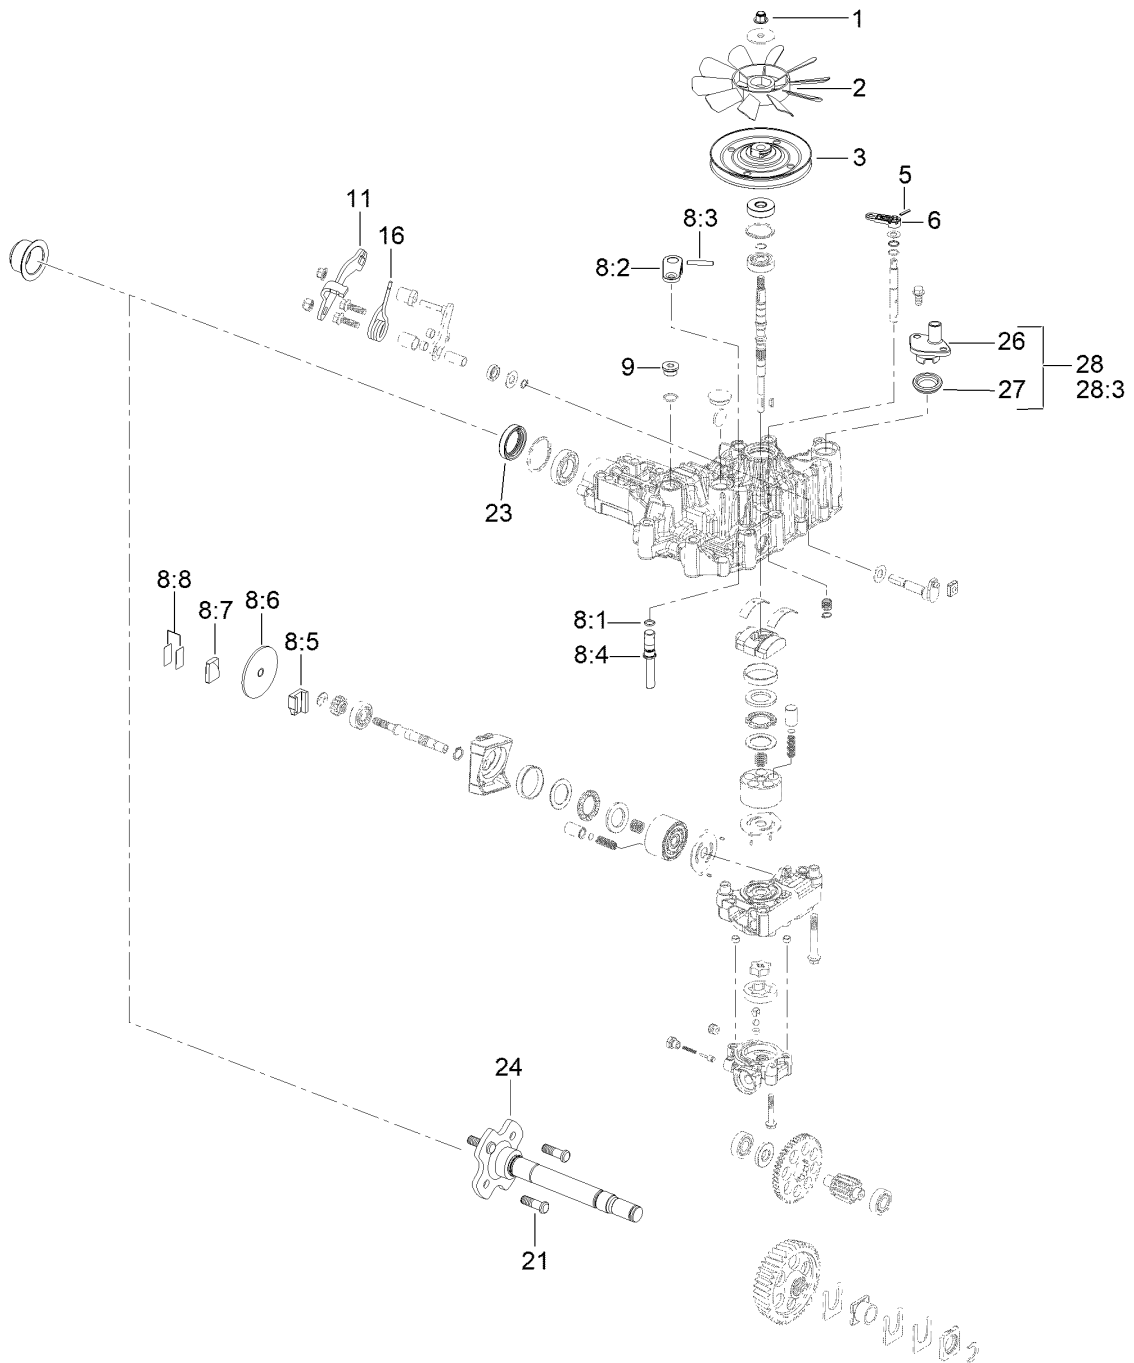

Ground Drive Assembly (continued)

<i>Ref.</i>	<i>Part Number</i>	<i>Qty.</i>	<i>Description</i>	<i>Ref.</i>	<i>Part Number</i>	<i>Qty.</i>	<i>Description</i>
1	138-5840	1	LH Accy Transmission	22	139-4059	1	HYD Hose ASM
2	138-5839	1	RH Transmission ASM	24	92-2379	1	Clamp-Hose
3	131-1131-03	1	Support-Transaxle	25	131-7469	1	Rod-Bypass, RH
4	93-2569	4	Screw-HHF	26	131-7470	1	Rod-Bypass, LH
5	116-4701	16	Screw-HHF	27	108-2992	2	Pin-Hair
6	104-8301	18	Nut-HF, NI	28	32180-030	1	Clip-Tie
7	138-1108-03	1	Plate-Skid	29	140-1888	2	Wheel And Tire ASM
9	117-5351	1	Spacer	29:1	140-1889	1	Rim-8 Inch Black
10	1-413088	1	Bushing-Lever, Lift	29:2	120-6466	1	Tire
11	131-1175	1	Arm-Idler	29:3	232-27	1	Stem-Valve
12	114-0463	2	Washer-Friction, Composite	30	242-50	8	Nut-Lug
13	110-9981	1	Washer-Plain	31	132-7584	2	Spacer-Hex
14	3234-39	1	Screw-HHF	32	104-8300	2	Nut-HF, NI
15	93-1622	1	Pulley-Idler	33	3290-250	2	Pin-Cotter
16	3231-4	1	Screw-CARR	34	2412-141	2	Clamp-Drive, Worm
17	138-1104	1	Spring-Extension	35	3290-378	1	Tie-Cable
18	131-1124	1	Belt-V	36	136-1290	2	Fitting-Elbow 90
19	132-1135	1	Tank-HYD	37	83-2080	1	Hose-Valve, Tank
19:1	133-8677	1	Cap-Vented	38	133-0223	1	Hose-Fuel
20	3229-25	3	Screw-CARR	39	110-3257	1	Hose-Fuel
21	104-7201	3	Nut-HF, NI				

LH Transmission Assembly No. 138-5840

8 = Items Included in RH Brake Kit