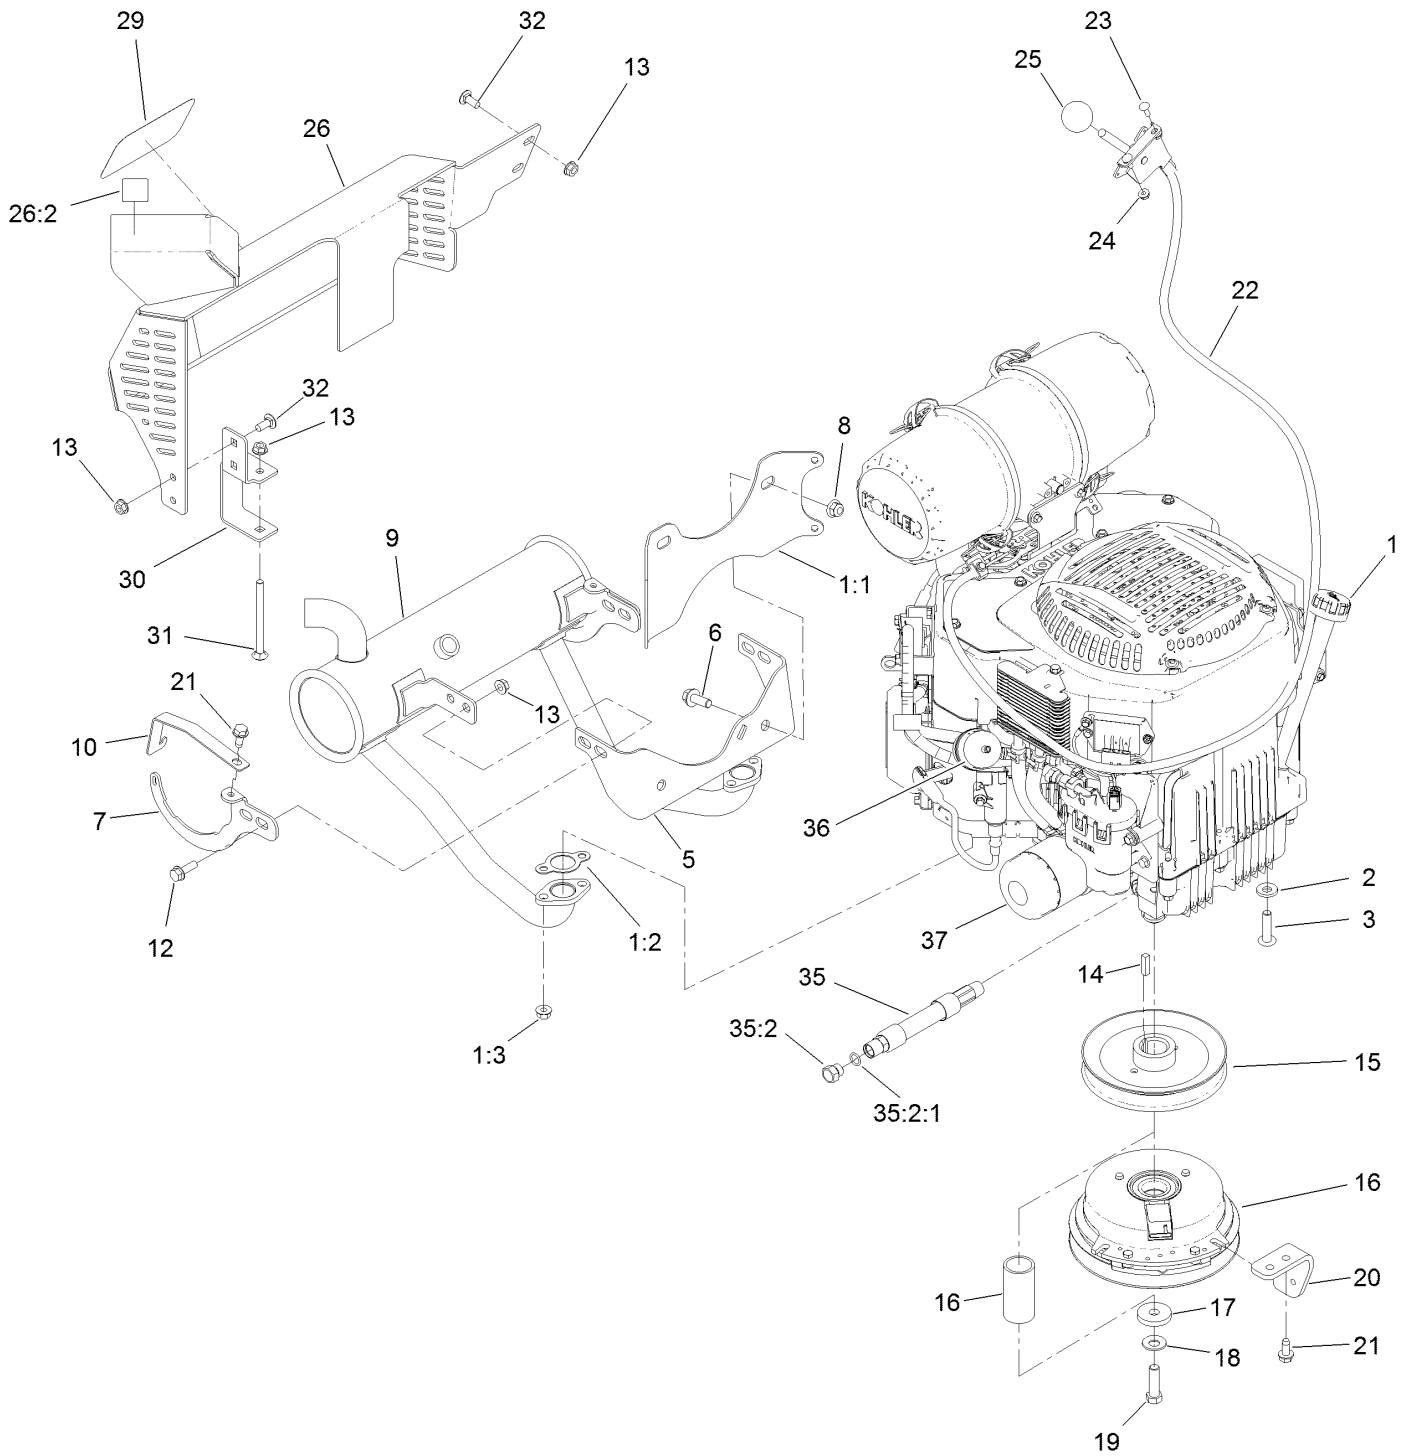

Engine Assembly

Engine Assembly (continued)

<i>Ref.</i>	<i>Part Number</i>	<i>Qty.</i>	<i>Description</i>	<i>Ref.</i>	<i>Part Number</i>	<i>Qty.</i>	<i>Description</i>
1	131-1159	1	Engine-Kohler, Ecv749 ●	19	3212-6	1	Screw-HH
1:1	131-7400	1	Bracket-Muffler	20	131-3586-03	1	Stop-Clutch
1:2	110-6697	2	Gasket-Exhaust	21	32144-70	4	Screw-HWHTF
1:3	68-9400	4	Nut-Flange	22	132-5152	1	Throttle ASM
2	98-5975	4	Washer-Belleville	23	1-807533	2	Bolt-CARR
3	126-0983	4	Screw-BHTF	24	32128-17	2	Nut-Lock, Flange
5	132-1168	1	Bracket-Muffler	25	1-603175	1	Knob-Ball
6	3234-42	2	Screw-HHF	26	131-3550	1	Muffler Guard ASM
7	133-4613	2	Support-Muffler	26:2	106-5517	1	Decal-Warning
8	104-8301	2	Nut-HF, NI	29	94-2579	1	Decal
9	133-4634	1	Muffler-Kohler	30	131-3530-03	1	Bracket-Mounting, Guard
10	133-4639	2	Bracket-Muffler, Koh	31	106-9758	1	Screw-CARR
12	3234-17	4	Screw-HHF	32	3230-23	4	Bolt-CARR
13	32128-25	9	Nut-HF	35	133-4657	1	Hose ASM
14	1-807259	1	Key	35:2	353-508	1	Plug-HH
15	120-8498	1	Pulley	35:2:1	237-42	1	O-Ring
16	139-7910	1	Clutch-200Cms	36	94-9695	1	Filter-Fuel
17	107-4136	1	Washer-Flat	37	98020	1	Filter-Oil
18	1-603610	1	Washer-Spring				

● Obtain parts from www.kohlerplus.com