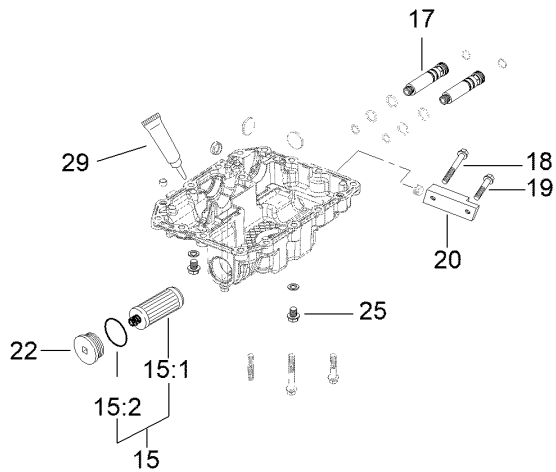

LH Transmission Assembly No. 138-5840

8 = Items Included in RH Brake Kit

LH Transmission Assembly No. 138-5840 (continued)

<i>Ref.</i>	<i>Part Number</i>	<i>Qty.</i>	<i>Description</i>	<i>Ref.</i>	<i>Part Number</i>	<i>Qty.</i>	<i>Description</i>
1	132-4737	1	Nut-Lock	15:2	136-5410	2	O-Ring
2	132-4738	1	Fan	16	137-4109	1	Spring-Torsion
3	132-4739	1	Pulley	17	137-4107	2	Connector
5	104-3265	1	Pin	18	125-7222	1	Bolt
6	132-4700	1	Lever-Bypass	19	33104-045	1	Screw-HHF
8	133-1468	1	Brake Kit,Left	20	136-5408	1	Manifold
8:1		1	O-Ring ●	20	93-0474	1	Plug
8:2		1	Arm-Brake ●	21	137-9509	4	Stud-Wheel
8:3		1	Pin-Roll ●	22	138-4613	1	Cap-Oil Filter
8:4		1	Shaft-Brake ●	23	139-5587	1	Seal-Axle, Ua
8:5		1	Actuator-Brake ●	24	139-5588	1	Axle
8:6		1	Disc-Brake ●	25	139-5589	2	Drain Bolt
8:7		1	Shoe-Brake ●	26	139-5590	1	Expansion Fitting
8:8		1	Shim Kit ●	27	139-5591	1	Grommet Seal, Expansion Fitting
9	132-4735	1	Cap-Oil	28	139-7871	1	Expansion Fitting - W/ Seal
11	136-5401	1	Lever-Control, RH	28:3		1	M8*20 Flange Bolt ●
15	132-4743	1	Hydro Filter Kit	29	138-4628	1	Seal Kit
15:1	136-5409	2	Filter				