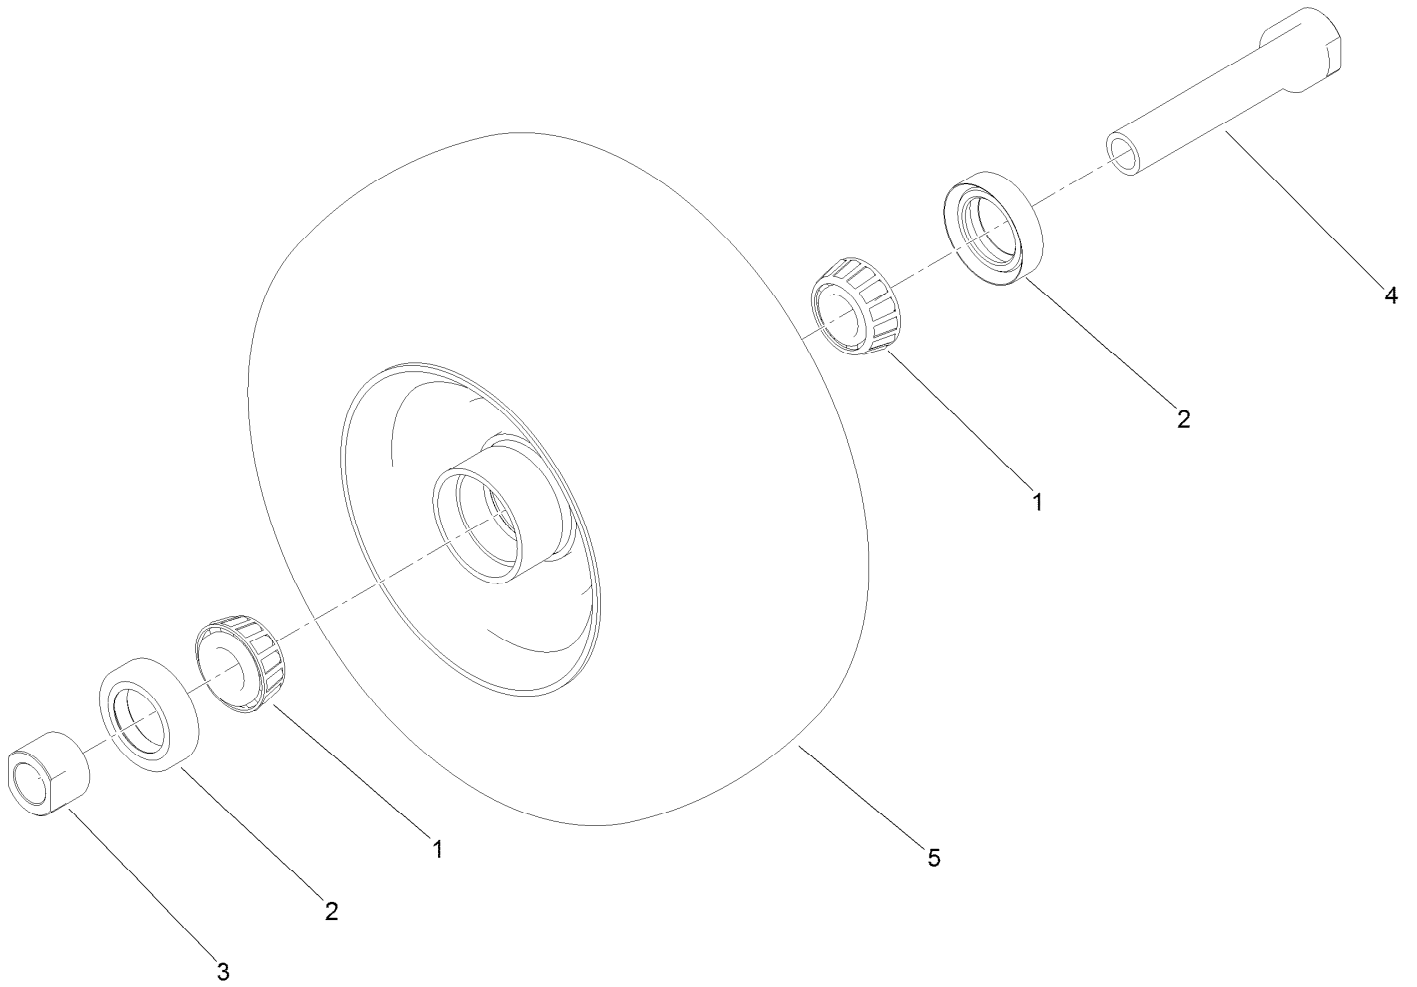

Wheel and Bearing Assembly

Wheel and Bearing Assembly (continued)

<i>Ref.</i>	<i>Part Number</i>	<i>Qty.</i>	<i>Description</i>	<i>Ref.</i>	<i>Part Number</i>	<i>Qty.</i>	<i>Description</i>
1	1-633585	2	Bearing-Cone, Taper	4	126-5359	1	Caster Axle ASM
2	103-0063	2	Seal-Caster	5	140-1892	1	Wheel And Tire ASM
3	103-3051	1	Spacer-Nut