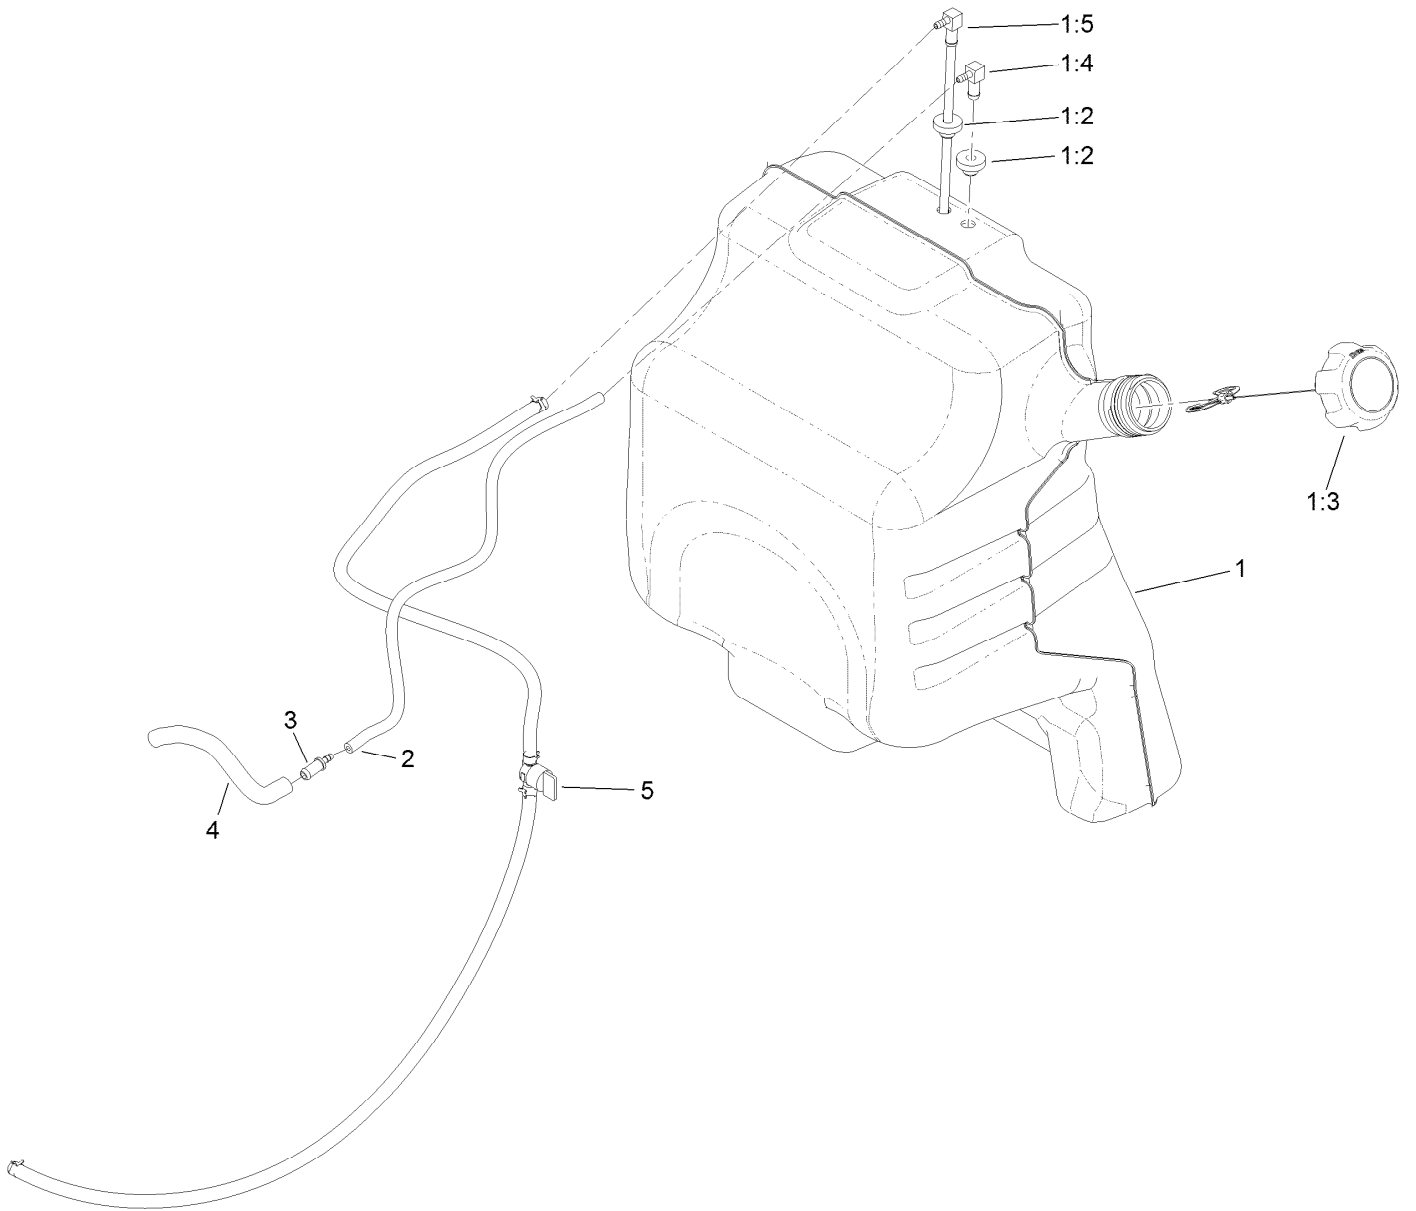

Engine Assembly (continued)

<i>Ref.</i>	<i>Part Number</i>	<i>Qty.</i>	<i>Description</i>	<i>Ref.</i>	<i>Part Number</i>	<i>Qty.</i>	<i>Description</i>
1	131-1159	1	Engine-Kohler, Ecv749 ●	19	3212-6	1	Screw-HH
1:1	131-7400	1	Bracket-Muffler	20	131-3586-03	1	Stop-Clutch
1:2	110-6697	2	Gasket-Exhaust	21	32144-70	4	Screw-HWHTF
1:3	68-9400	4	Nut-Flange	22	132-5152	1	Throttle ASM
2	98-5975	4	Washer-Belleville	23	1-807533	2	Bolt-CARR
3	126-0983	4	Screw-BHTF	24	32128-17	2	Nut-Lock, Flange
5	132-1168	1	Bracket-Muffler	25	1-603175	1	Knob-Ball
6	3234-42	2	Screw-HHF	26	131-3550	1	Muffler Guard ASM
7	133-4613	2	Support-Muffler	26:2	106-5517	1	Decal-Warning
8	104-8301	2	Nut-HF, NI	29	94-2579	1	Decal
9	133-4634	1	Muffler-Kohler	30	131-3530-03	1	Bracket-Mounting, Guard
10	133-4639	2	Bracket-Muffler, Koh	31	106-9758	1	Screw-CARR
12	3234-17	4	Screw-HHF	32	3230-23	4	Bolt-CARR
13	32128-25	9	Nut-HF	35	133-4657	1	Hose ASM
14	1-807259	1	Key	35:2	353-508	1	Plug-HH
15	120-8498	1	Pulley	35:2:1	237-42	1	O-Ring
16	139-7910	1	Clutch-200Cms	36	94-9695	1	Filter-Fuel
17	107-4136	1	Washer-Flat	37	98020	1	Filter-Oil
18	1-603610	1	Washer-Spring				

● Obtain parts from www.kohlerplus.com

Fuel Tank Assembly