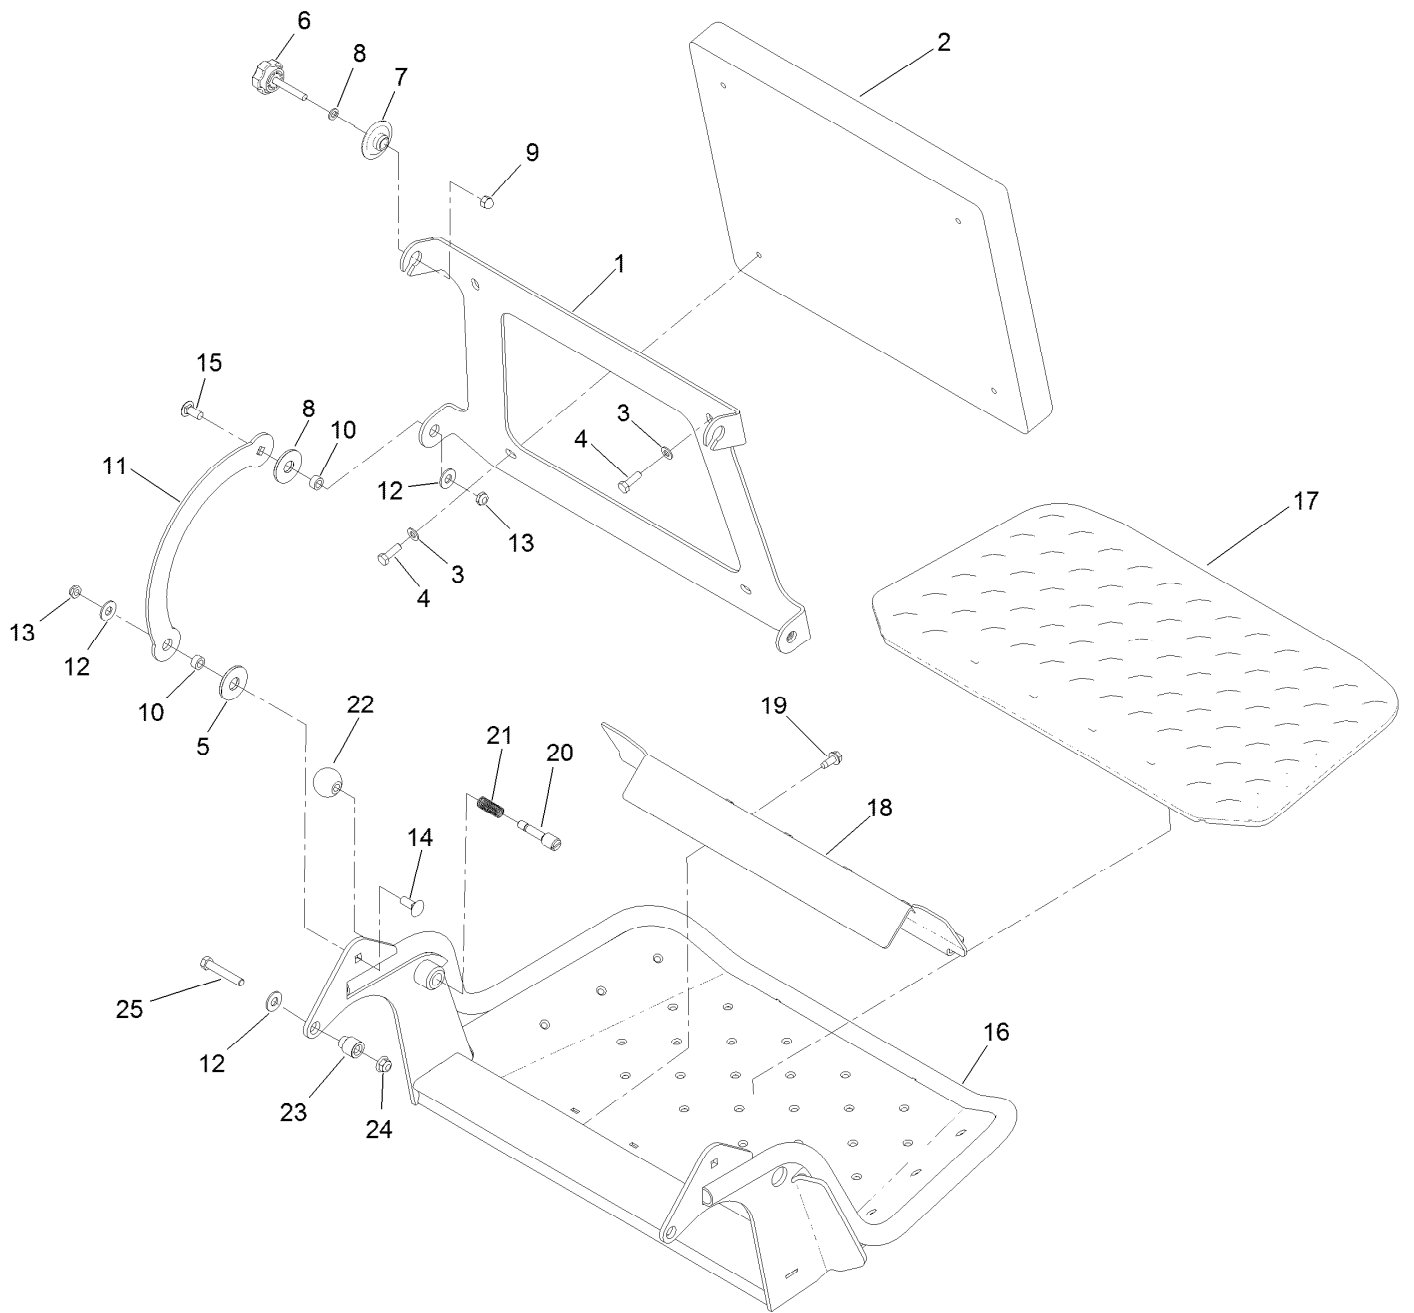

Platform Assembly

Platform Assembly (continued)

<i>Ref.</i>	<i>Part Number</i>	<i>Qty.</i>	<i>Description</i>	<i>Ref.</i>	<i>Part Number</i>	<i>Qty.</i>	<i>Description</i>
1	120-8499-03	1	Hinge-Pad	14	3231-2	2	Bolt-CARR
2	117-9739	1	Pad-Cushion	15	3231-27	2	Screw-CARR
3	3256-23	4	Washer-Plain	16	120-8475-01	1	Platform
4	121-7999	4	Screw-HH, Patch	17	126-7157	1	Mat-Platform
5	114-0463	4	Washer-Friction, Composite	18	3345-771	1	Shield Clamp Kit
6	133-1426	2	Knob	19	32144-70	2	Screw-HWHTF
7	116-2886	2	Slide-Bushing	20	119-8650	1	Pin-Latch
8	3253-4	2	Washer-Lock	21	114-5348	1	Spring
9	131-4535	2	Nut-Acorn	22	1-603175	1	Knob-Ball
10	111044	4	Spacer	23	132-7583	2	Bushing-Flanged
11	114-1915-01	2	Link-Pad	24	104-8301	2	Nut-HF, NI
12	3256-4	6	Washer-Flat	25	323-45	2	Screw-HH
13	3296-59	4	Nut-Lock, NI