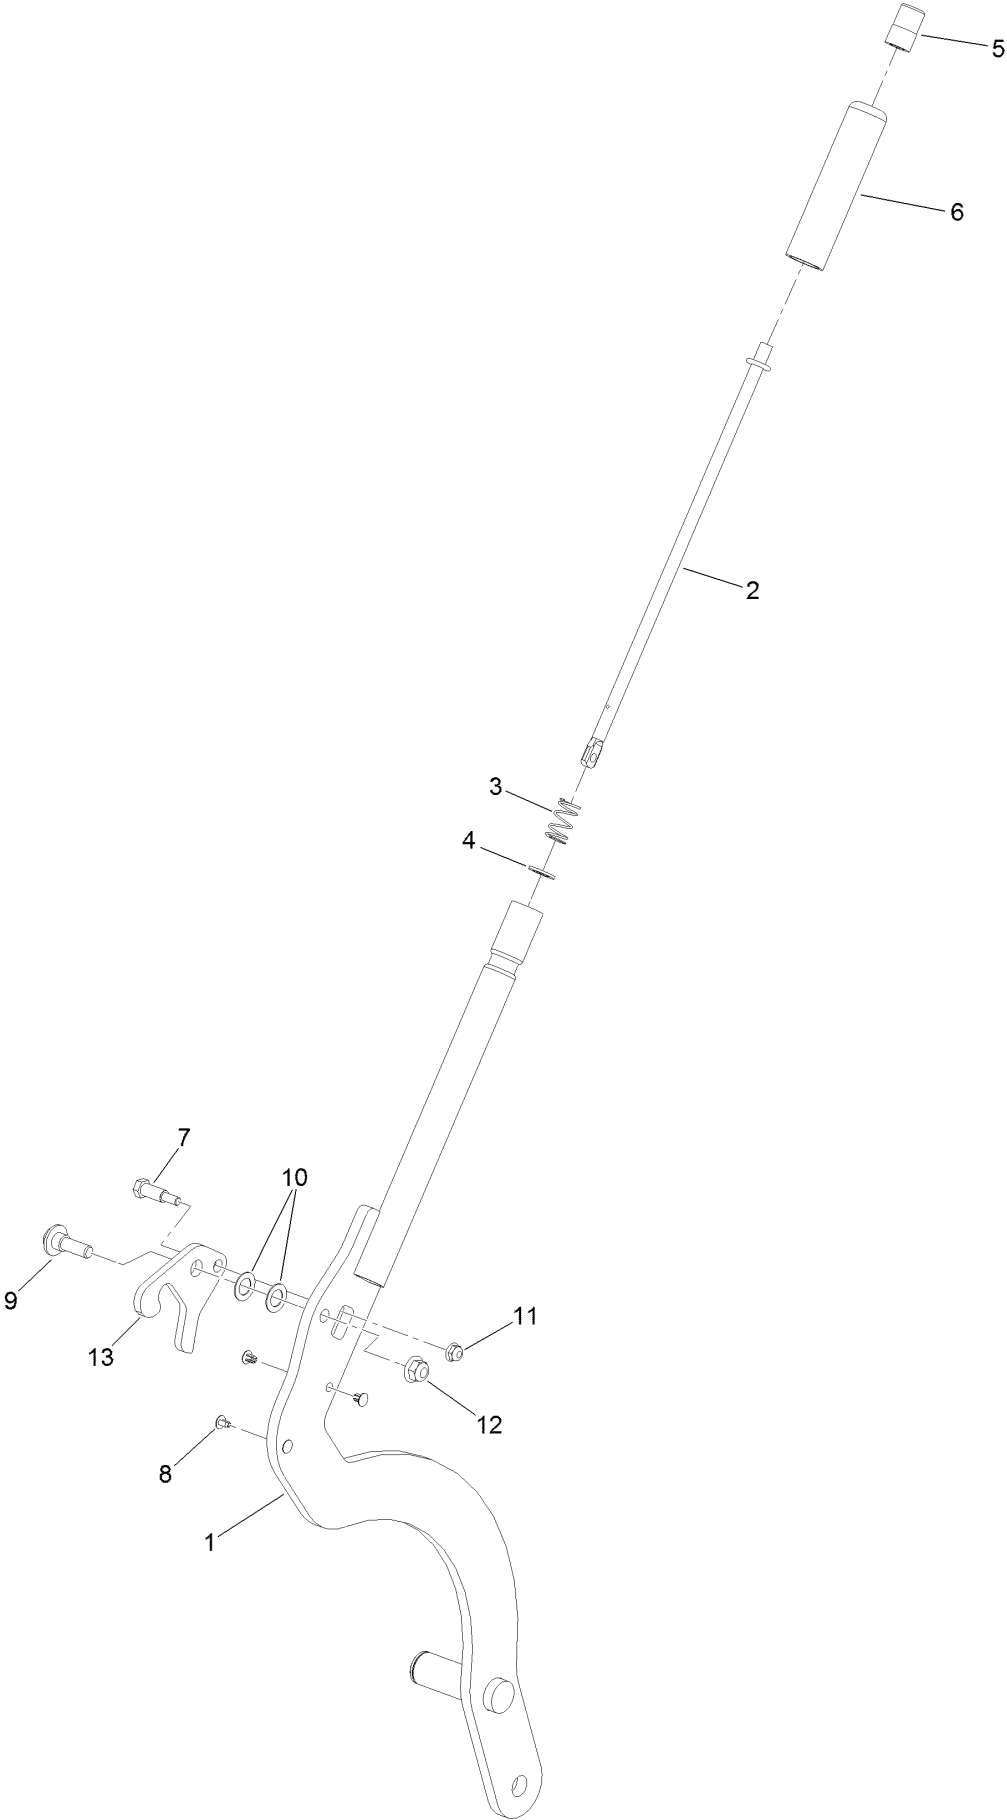

HOC Lever Assembly No. 130-1755

HOC Lever Assembly No. 130-1755 (continued)

<i>Ref.</i>	<i>Part Number</i>	<i>Qty.</i>	<i>Description</i>	<i>Ref.</i>	<i>Part Number</i>	<i>Qty.</i>	<i>Description</i>
1	130-1775-01	1	Lever-Lift	8	103-1363	4	Rivet
2	136-0530	1	Rod-Latch, Release	9	614672	1	Screw-Shoulder, HWH
3	114-8187	1	Spring-Compression	10	98-1629	2	Washer
4	114-1207	1	Washer-Special	11	104-7201	1	Nut-HF, NI
5	115-2750	1	Knob	12	104-8301	1	Nut-HF, NI
6	115-3592	1	Grip	13	138-4888	1	Latch-HOC
7	119-2309	1	Bolt-Shldr,HH