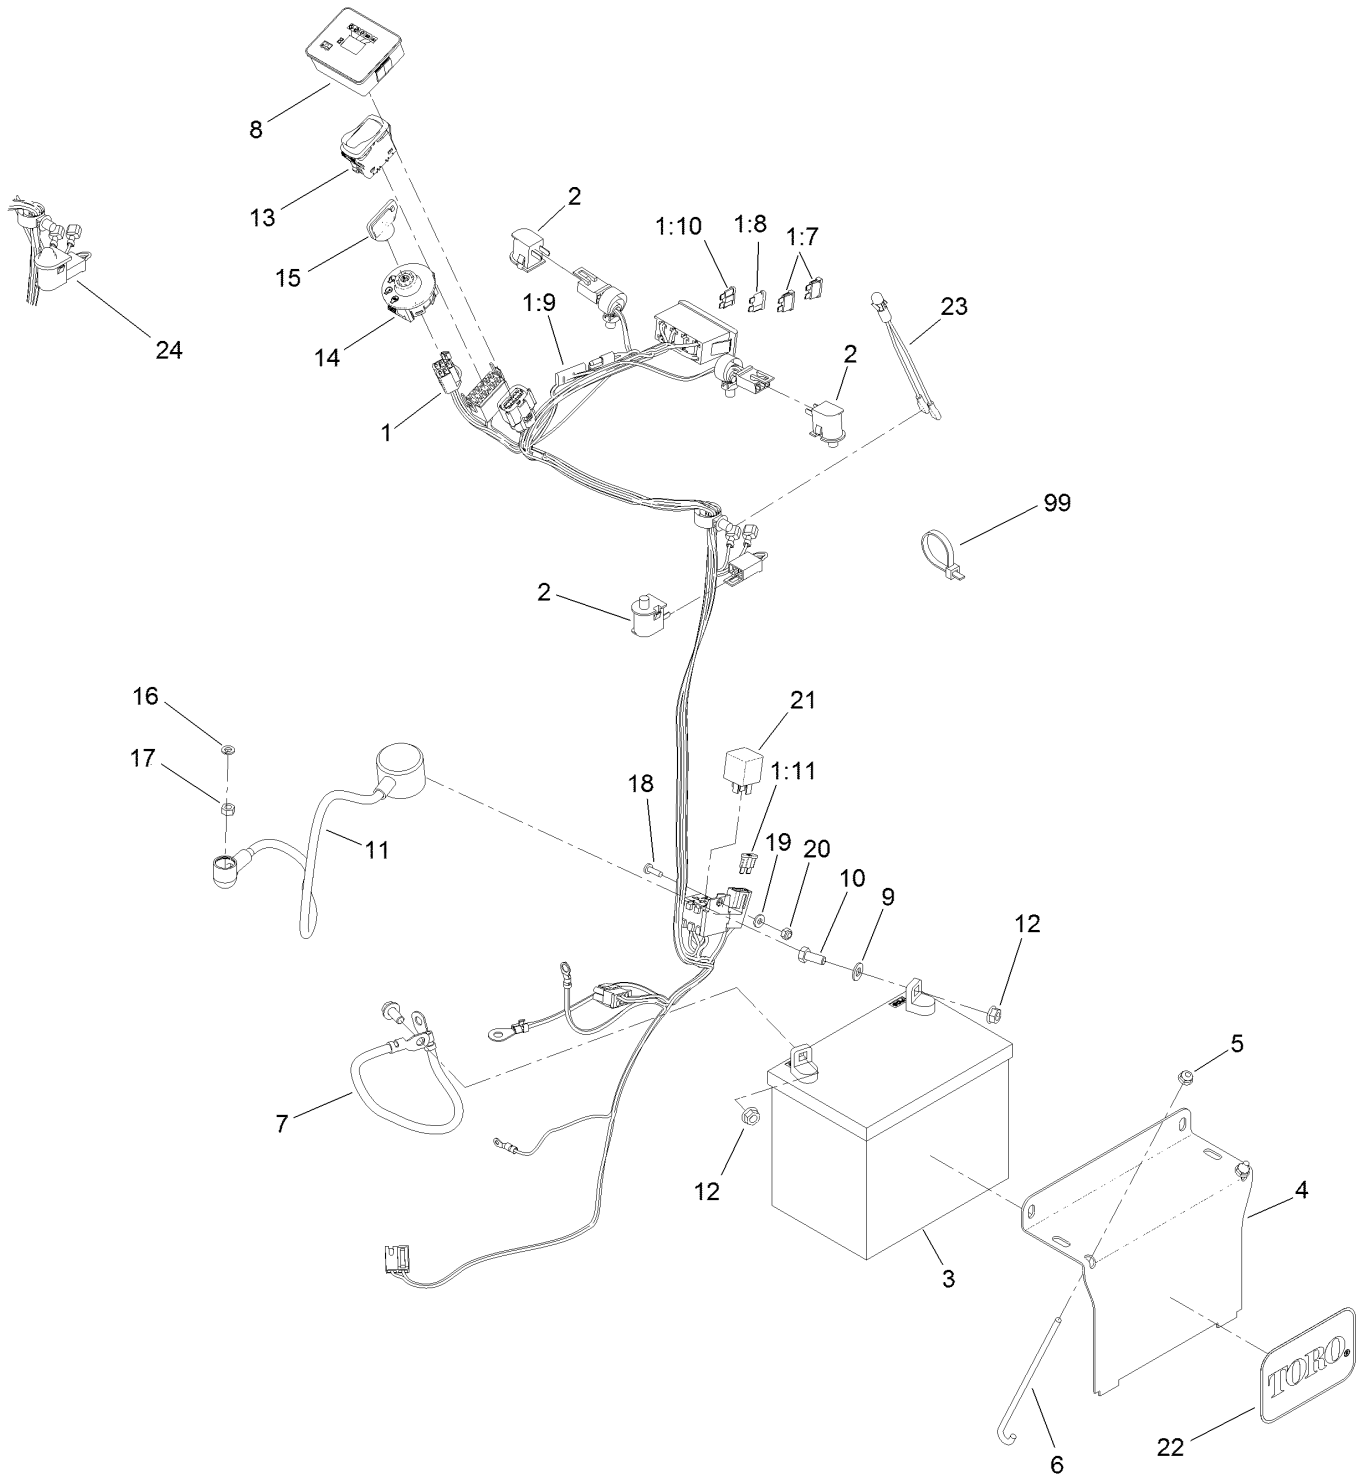

Wire Harness Assembly

Wire Harness Assembly (continued)

<i>Ref.</i>	<i>Part Number</i>	<i>Qty.</i>	<i>Description</i>	<i>Ref.</i>	<i>Part Number</i>	<i>Qty.</i>	<i>Description</i>
1	138-8899	1	Harness-Wire, Grandstand	11	115-3864	1	Cable-Battery, Positive
1:7	109355	2	Fuse-Blade, 15 Amp	12	109-5715	2	Nut-HHF, Smooth
1:8	218-578	1	Fuse-Blade, 10 Amp	13	139-6367	1	Switch-Rocker, (On)-On-Off
1:9	116-0053	1	Cap-Plug	14	137-4101	1	Switch-Ignition
1:10	114241	1	Fuse-Blade, 7.5 Amp	15	63-8360	1	Key-Ignition
1:11	109101	1	Fuse-Blade, 20 Amp	16	3253-3	1	Washer-Lock
2	82-2190	2	Switch-Bail	17	3217-5	1	Nut-Hex
3	104-8162	1	Battery	18	3290-500	1	Screw-PPH
4	130-6635-01	1	Bracket-Hold Down, Battery	19	3256-14	1	Washer-Flat
5	104-7201	2	Nut-HF, NI	20	3296-2	1	Nut-Lock, NI
6	1-633651	2	Bolt-Holddown	21	1-643275	1	Relay
7	112-7063	1	Cable-Battery, Black	22	67-1300	1	Decal
8	130-6570	1	Module-Meter, Hour	23	1-643267	1	Indicator-LED, Red
9	3256-23	2	Washer-Plain	24	133-4654	1	Switch-Plunger
10	322-3	2	Screw-HH	99	3290-378	4	Tie-Cable