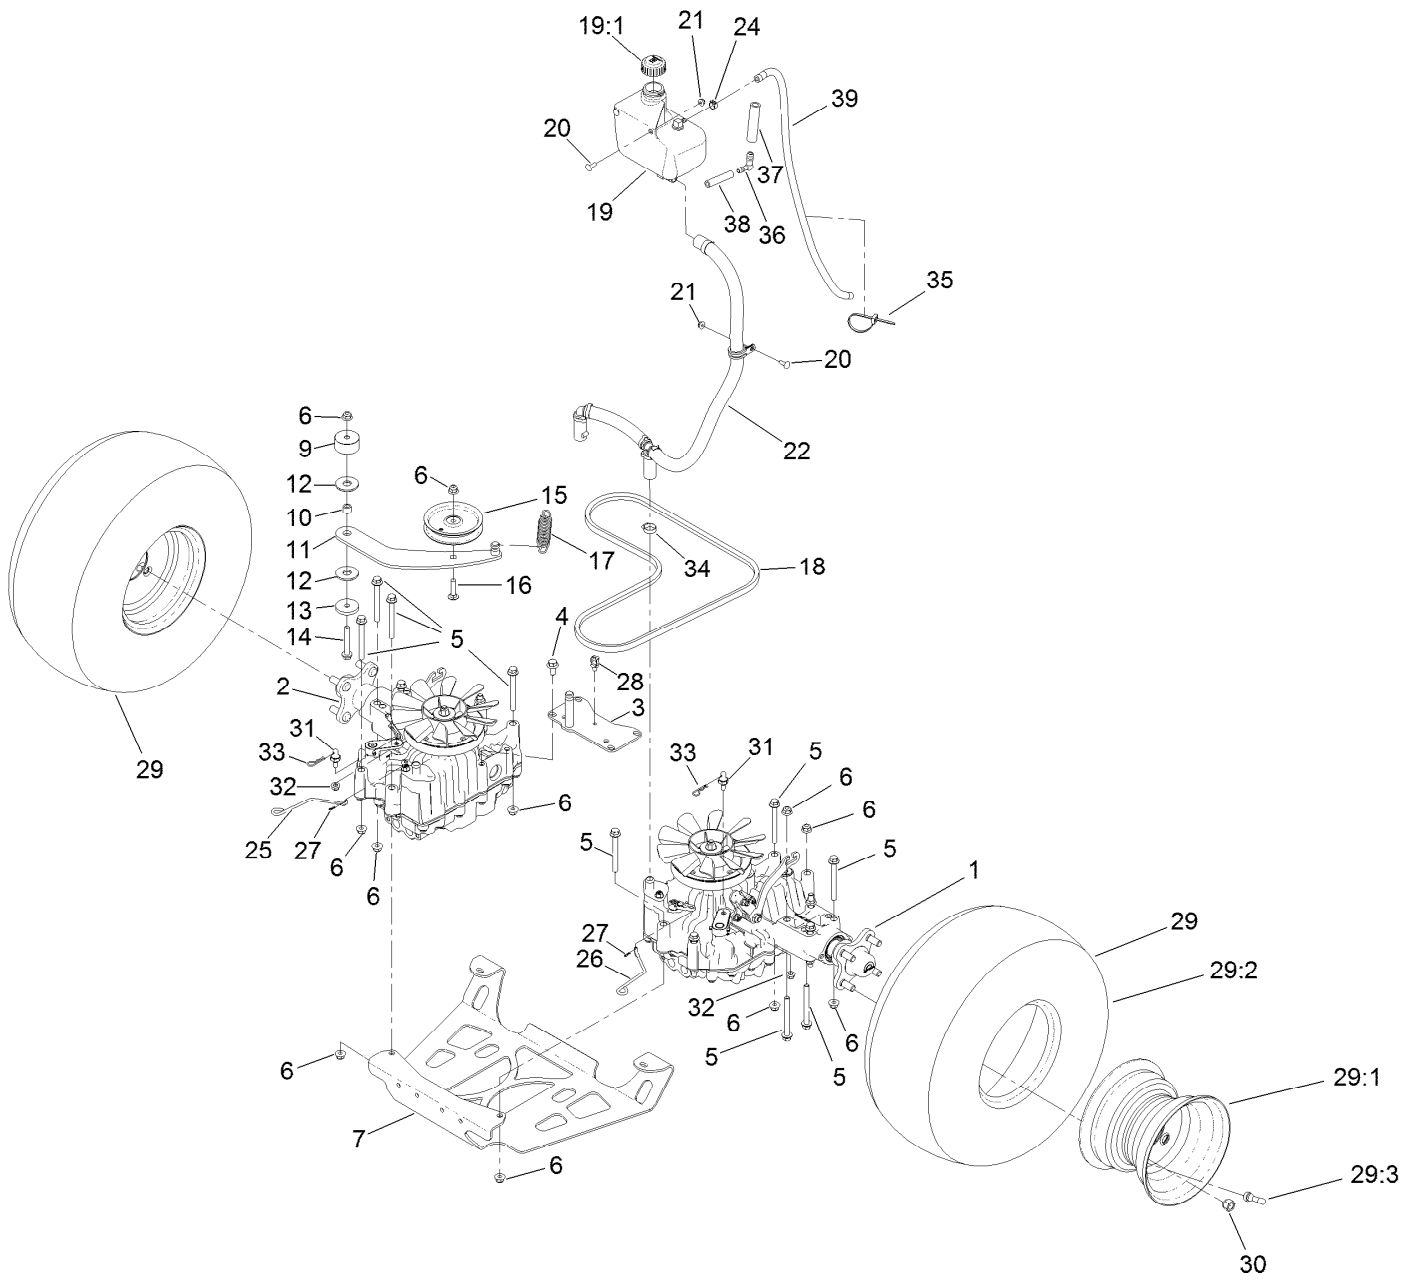

Deflector Assembly No. 120-2451 (continued)

<i>Ref.</i>	<i>Part Number</i>	<i>Qty.</i>	<i>Description</i>	<i>Ref.</i>	<i>Part Number</i>	<i>Qty.</i>	<i>Description</i>
1	3231-4	4	Screw-CARR	5	108-4059-01	1	Plate-Hinge, Rear
2	106-3246-01	1	Deflector	6	106-3253-01	1	Plate-Hinge, Front
3	106-3248-03	1	Strap-Discharge	7	104-8301	4	Nut-HF, NI
4	110-0759	1	Deflector-Rubber				

Ground Drive Assembly