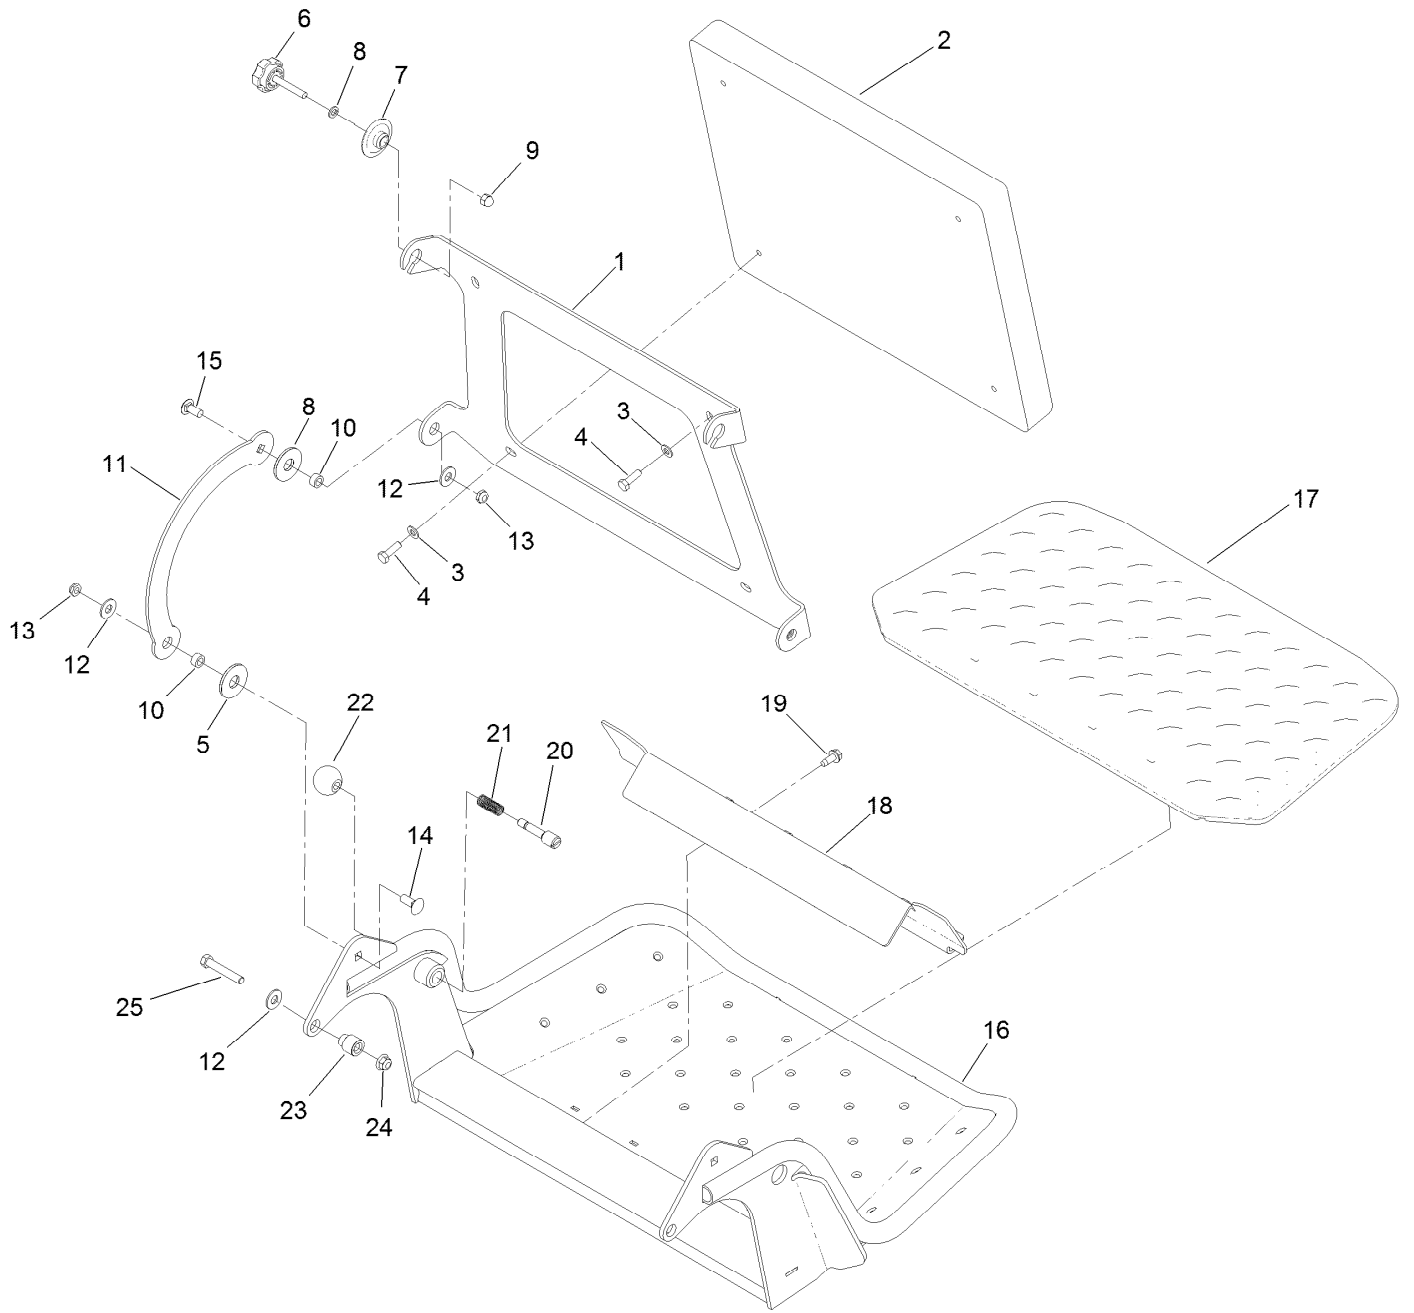

Platform Assembly

Platform Assembly (continued)

<i>Ref.</i>	<i>Part Number</i>	<i>Qty.</i>	<i>Description</i>	<i>Ref.</i>	<i>Part Number</i>	<i>Qty.</i>	<i>Description</i>
1	120-8499-03	1	Hinge-Pad	14	3231-2	2	Bolt-CARR
2	117-9739	1	Pad-Cushion	15	3231-27	2	Screw-CARR
3	3256-23	4	Washer-Plain	16	120-8475-01	1	Platform
4	121-7999	4	Screw-HH, Patch	17	126-7157	1	Mat-Platform
5	114-0463	4	Washer-Friction, Composite	18	3345-771	1	Shield Clamp Kit
6	133-1426	2	Knob	19	32144-70	2	Screw-HWHTF
7	116-2886	2	Slide-Bushing	20	119-8650	1	Pin-Latch
8	3253-4	2	Washer-Lock	21	114-5348	1	Spring
9	137-4808	2	Nut-Acorn	22	1-603175	1	Knob-Ball
10	111044	4	Spacer	23	132-7583	2	Bushing-Flanged
11	114-1915-01	2	Link-Pad	24	104-8301	2	Nut-HF, NI
12	3256-4	6	Washer-Flat	25	323-45	2	Screw-HH
13	3296-59	4	Nut-Lock, NI