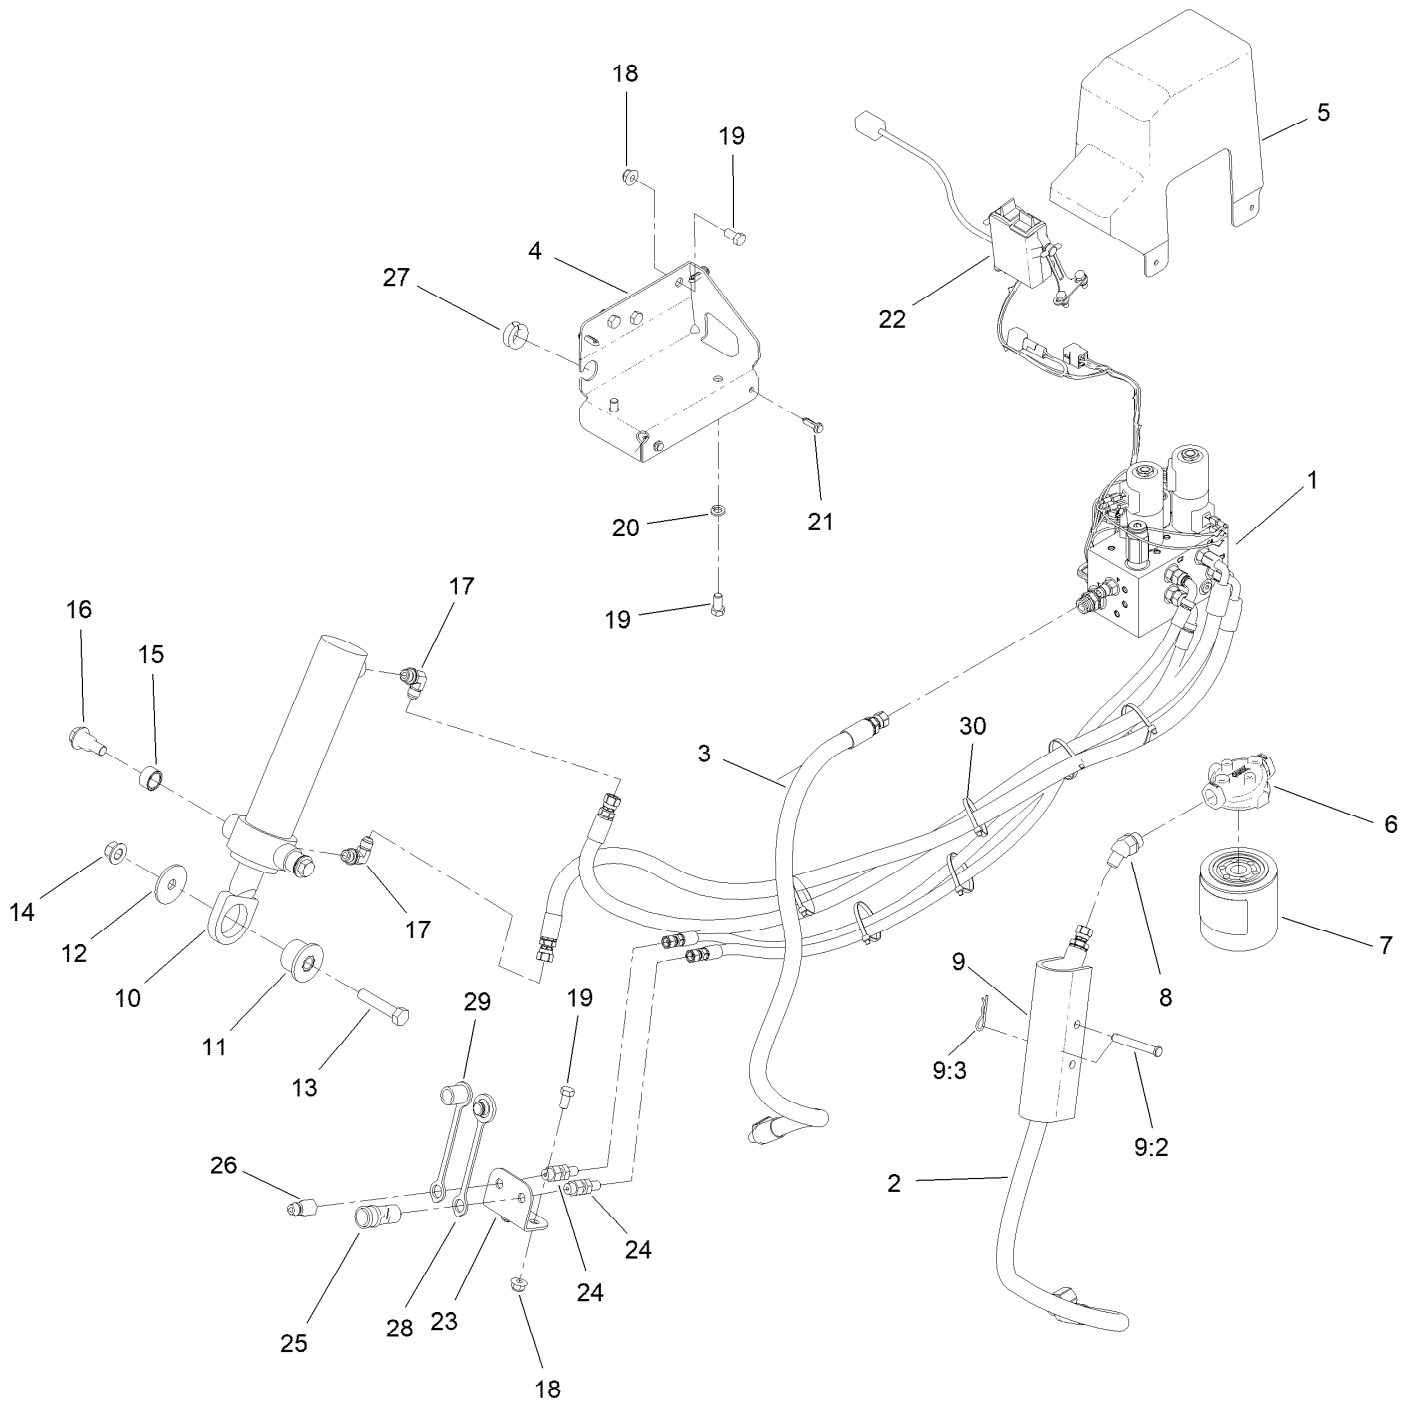

Low Flow Hydraulics Assembly

Low Flow Hydraulics Assembly (continued)

<i>Ref.</i>	<i>Part Number</i>	<i>Qty.</i>	<i>Description</i>	<i>Ref.</i>	<i>Part Number</i>	<i>Qty.</i>	<i>Description</i>
1		1	Low Flow Manifold ASM ●	15	HDW13948	2	Bushing,.75X.75
2	HYD13937	1	Hose,1/2FORF 90 Short X 3/8FJIC X 38	16	HDW13947	2	Bolt,Shoulder,Pivot
3	HYD13938	1	Hose,1/2FORF 90 Short X 3/8FJIC X 45	17	HYD13925	2	Fitting,90,6-MORB X 6-M37JIC
4	HYD13942-03	1	Bracket,HYD MAN,Grandstand	18	104-8301	5	Nut-HF, NI
5	HYD13941	1	Cover,Manifold,Grandstand	19	323-4	7	Screw-HH
6	HYD14087	1	Grandstand,Head,Filter,-08ORB	20	3253-21	2	Washer-Lock
7	HYD14155	1	Filter,Winter,Spin-On,Grandstand	21	HDW17303	4	Tuflok Rivet
8	HYD14086	1	Fitting, 45, 8-MORB X 6-M37JIC	22		1	Controler Kit, Mf Low Flow ●
9	137-4106	1	Lift Cylinder Lock Kit	23	HYD13943-03	1	Mounting Bracket,Bulkhead
9:2	283-52	1	Pin-Clevis	24	HYD13159	2	Fitting,Bulkhead,1/4MJIC X 1/4MNPT
9:3	3290-467	1	Pin-Hair	25	HYD13160	1	Fitting,Quick Connect,Female,1/4FNPT
10	HYD13944	1	Cylinder,Lift,2X8	26	HYD13161	1	Fitting,Quick Connect,Male,1/4FNPT
11	MSC13350	1	Bushing Assy,Lift Cylinder,Grandstand	27	TGS05834	1	Grommet,3/4ID X 1OD X 1/4Groove, TGS
12	55-7960	1	Washer-Large	28	353-984	1	Plug-Dust
13	325-10	1	Screw-HH	29	353-985	1	Cap-Dust
14	99-5107	1	Nut-Lock	30	3290-378	6	Tie-Cable

● Not serviced separately