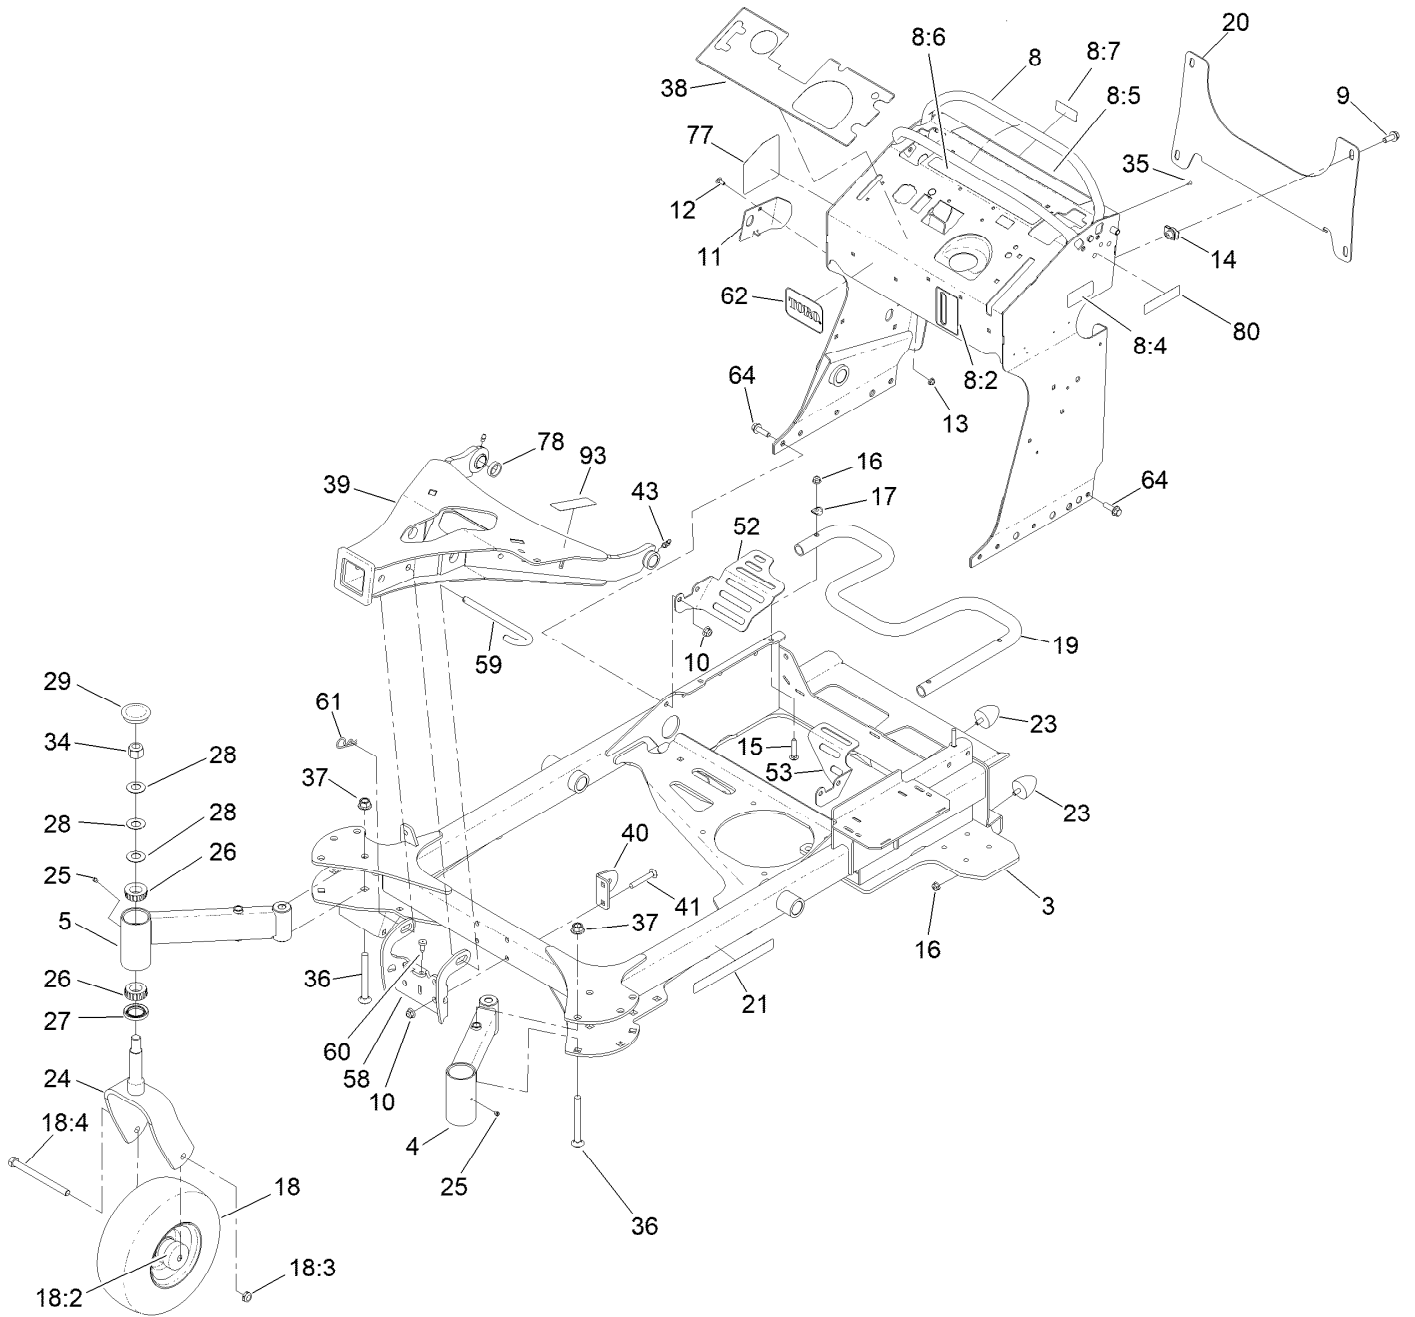

Frame Assembly

Frame Assembly (continued)

<i>Ref.</i>	<i>Part Number</i>	<i>Qty.</i>	<i>Description</i>	<i>Ref.</i>	<i>Part Number</i>	<i>Qty.</i>	<i>Description</i>
3	131-1510-01	1	Frame	25	1-811010	2	Plug
4	131-1521-01	1	Tube-Castor, Short	26	1-543509	4	Bearing-Roller, Tapered
5	131-1522-01	1	Tube-Castor, Long	27	116-5647	2	Seal-Grease
8	140-4283	1	Tower Decal ASM	28	1-633508	6	Washer-Bellville
8:2	131-3524	1	Decal-Level, Oil	29	103-4882	2	Cap-Grease
8:4	116-8775	1	Decal-Fill, Fuel	34	3296-51	2	Nut-Lock, NI
8:5	139-2878	1	Decal-Warning	35	3290-271	2	Rivet-Pop
8:6	131-3526	1	Decal-Controls	36	3233-7	4	Screw-CARR
8:7	131-3528	1	Decal-Fuse	37	99-5107	4	Nut-Lock
9	3234-42	4	Screw-HHF	38	140-4260	1	Decal, Multi-Force
10	104-8301	12	Nut-HF, NI	39	133-4662-03	1	A-Frame
11	131-7455	1	Plate-Striker	40	127-0649-01	2	Bracket-Cylinder
12	3229-11	1	Screw-CARR	41	3231-44	4	Screw-CARR
13	104-7201	1	Nut-HF, NI	43	302-40	1	Fitting-Grease, 90 DEG
14	105-4886	4	Nut-Tinnerman	52	132-7578-01	1	Guard-Fan, RH
15	3230-5	3	Bolt-CARR	53	132-7598-01	1	Guard-Fan, LH
16	104-8300	7	Nut-HF, NI	58	133-5320-01	1	Bracket-Lock
17	107-3844	3	Washer	59	133-2021	1	Pin-Hitch
18	140-5485	2	Mf Wheel Tire Bearing ASM	60	87-8460	2	Bumper-Rubber
18:2	103-2768	2	Guard-Seal	61	92-2762	1	Pin-Hair
18:3	3296-45	1	Nut-Hex	62	126-5060	1	Decal-Logo, Toro
18:4	325-20	1	Screw-HH	64	119-4061	8	Screw-HHF
19	132-5161-01	1	Tube-Mount, Fuel Tank	77	133-4648	1	Decal Service-Multiforce
20	132-1145-03	1	Bracket-Cross	78	116-6758	1	Spacer
21	117-3591	2	Decal-Commercial	80	133-8062	1	Decal-Spark Arrestor
23	114-1926	4	Bumper-Rubber	93	115-4855	1	Decal-Caution
24	121-7988-01	2	Fork-Caster