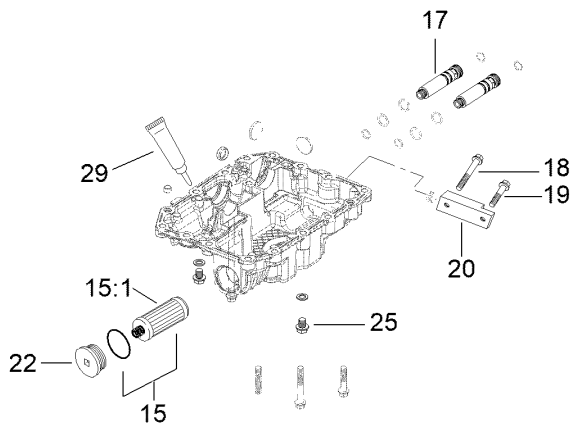

● Not illustrated

■ Not serviced separately

LH Transmission Assembly No. 138-5840

8 = Items Included in RH Brake Kit

LH Transmission Assembly No. 138-5840 (continued)

<i>Ref.</i>	<i>Part Number</i>	<i>Qty.</i>	<i>Description</i>	<i>Ref.</i>	<i>Part Number</i>	<i>Qty.</i>	<i>Description</i>
1	132-4737	1	Nut-Lock	15:3		4	Sealing Washer ■●
2	132-4738	1	Fan	16	137-4109	1	Spring-Torsion
3	132-4739	1	Pulley	17	137-4107	2	Connector
5	104-3265	1	Pin	18	125-7222	1	Bolt
6	132-4700	1	Lever-Bypass	19	33104-045	1	Screw-HHF
8	133-1468	1	Brake Kit,Left	20	136-5408	1	Manifold
8:1		1	O-Ring ■	20	93-0474	1	Plug
8:2		1	Brake Arm ■	21	137-9509	4	Stud-Wheel
8:3		1	Roll Pin ■	22	138-4613	1	Cap-Oil Filter
8:4		1	Brake Shaft ■	23	139-5587	1	Seal-Axle, Ua
8:5		1	Brake Actuator ■	24	139-5588	1	Axle
8:6		1	Brake Disc ■	25	139-5589	2	Drain Bolt
8:7		1	Brake Shoe ■	26	139-5590	1	Expansion Fitting
8:8		1	Shim Kit ■	27	139-5591	1	Grommet Seal, Expansion Fitting
9	132-4735	1	Cap-Oil	28	139-7871	1	Expansion Fitting - W/ Seal
11	136-5401	1	Lever-Control, RH	28:3		1	M8*20 Flange Bolt ■
15	144-3842	1	2 Transmission Filter Kit	29	138-4628	1	Seal Kit
15:1		2	Filter (1A6370-26450) ■				