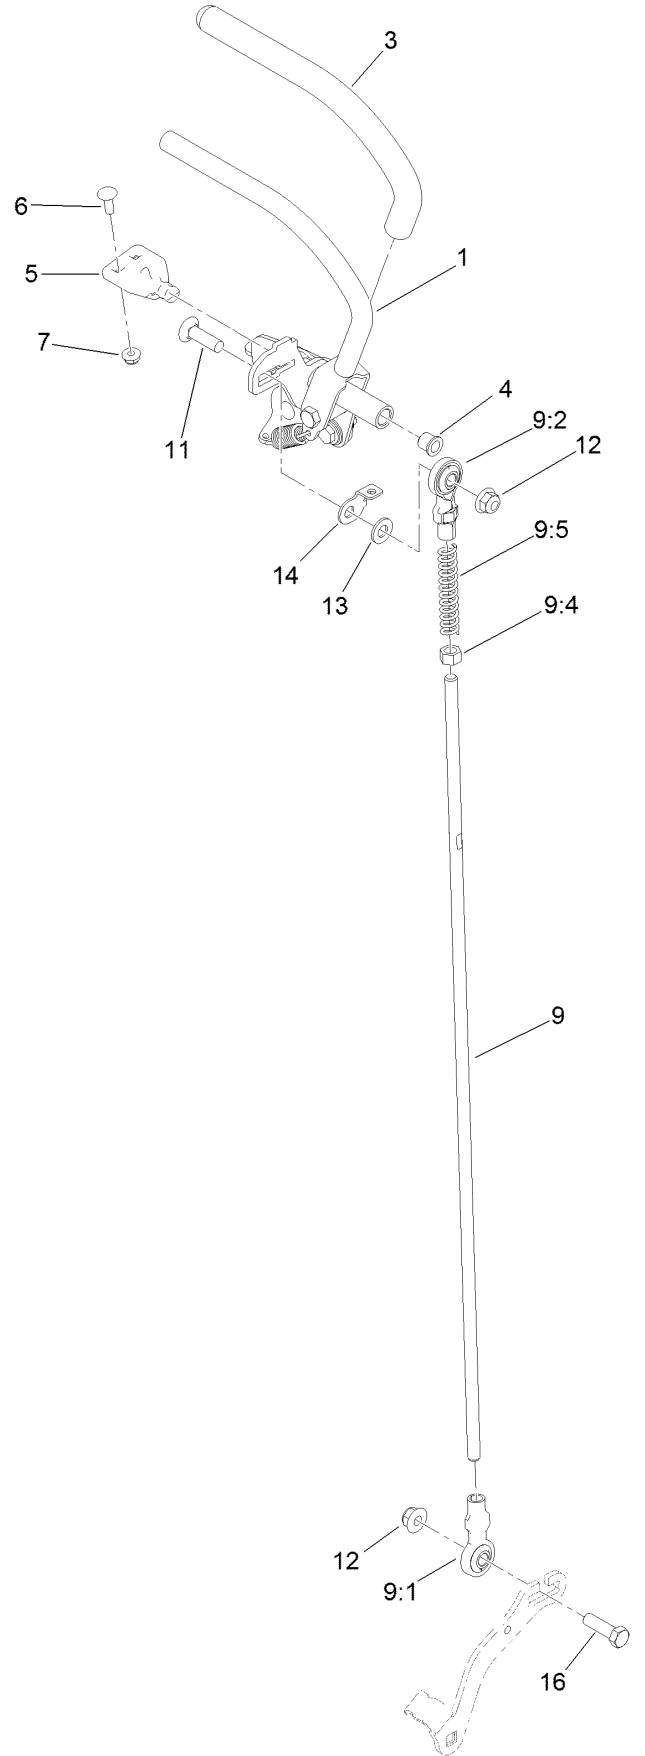

Count on it.

Parts Catalog

**GrandStand® Multi Force® Mower
With 60in TURBO FORCE® Cutting Unit and
Low Flow Hydraulics**

Model No. 72524—Serial No. 40000000 and Up

Ordering Replacement Parts

To order replacement parts, please supply the part number, the quantity, and the description of each part desired.

Parts in service assemblies have reference numbers in the form a:b. The a represents the reference number of the entire service assembly and the b represents a sequential number unique to each part within the service assembly.

For example, a wheel assembly might be identified by reference number 6, the tire by 6:1, the valve by 6:2, and the wheel by 6:3. When you order the assembly identified by reference number 6, you receive all parts identified by reference numbers 6:1, 6:2, and 6:3. However, you may also order any part individually. Reference numbers of this type appear in illustration and in parts lists.

Motion Control Assembly

Motion Control Assembly (continued)

<i>Ref.</i>	<i>Part Number</i>	<i>Qty.</i>	<i>Description</i>	<i>Ref.</i>	<i>Part Number</i>	<i>Qty.</i>	<i>Description</i>
1	132-5157	1	LH Control Handle ASM	9:5	1-603807	1	Spring-Return, Neutral
2	132-5158	1	RH Control Handle ASM	10	138-4620	1	RH Control Rod ASM
3	119-0222	2	Grip	10:1	138-4647	1	Ball Joint-LH
4	103-9928	2	Bearing	10:2	138-4648	1	Ball Joint-RH
5	120-3288	1	Tab-Pivot, LH	10:4	3219-3	1	Nut-Hex
6	3229-1	4	Screw-CARR	11	3231-28	2	Screw-CARR
7	104-7201	6	Nut-HF, NI	12	104-8301	4	Nut-HF, NI
8	120-3287	1	Tab-Pivot, RH	13	3256-24	2	Washer-Plain
9	138-4619	1	LH Control Rod ASM	14	132-7538	1	Bracket-Adjustment, Speed
9:1	138-4647	1	Ball Joint-LH	15	126-1499	2	Cam
9:2	138-4648	1	Ball Joint-RH	16	323-7	2	Screw-HH
9:4	3219-3	1	Nut-Hex				