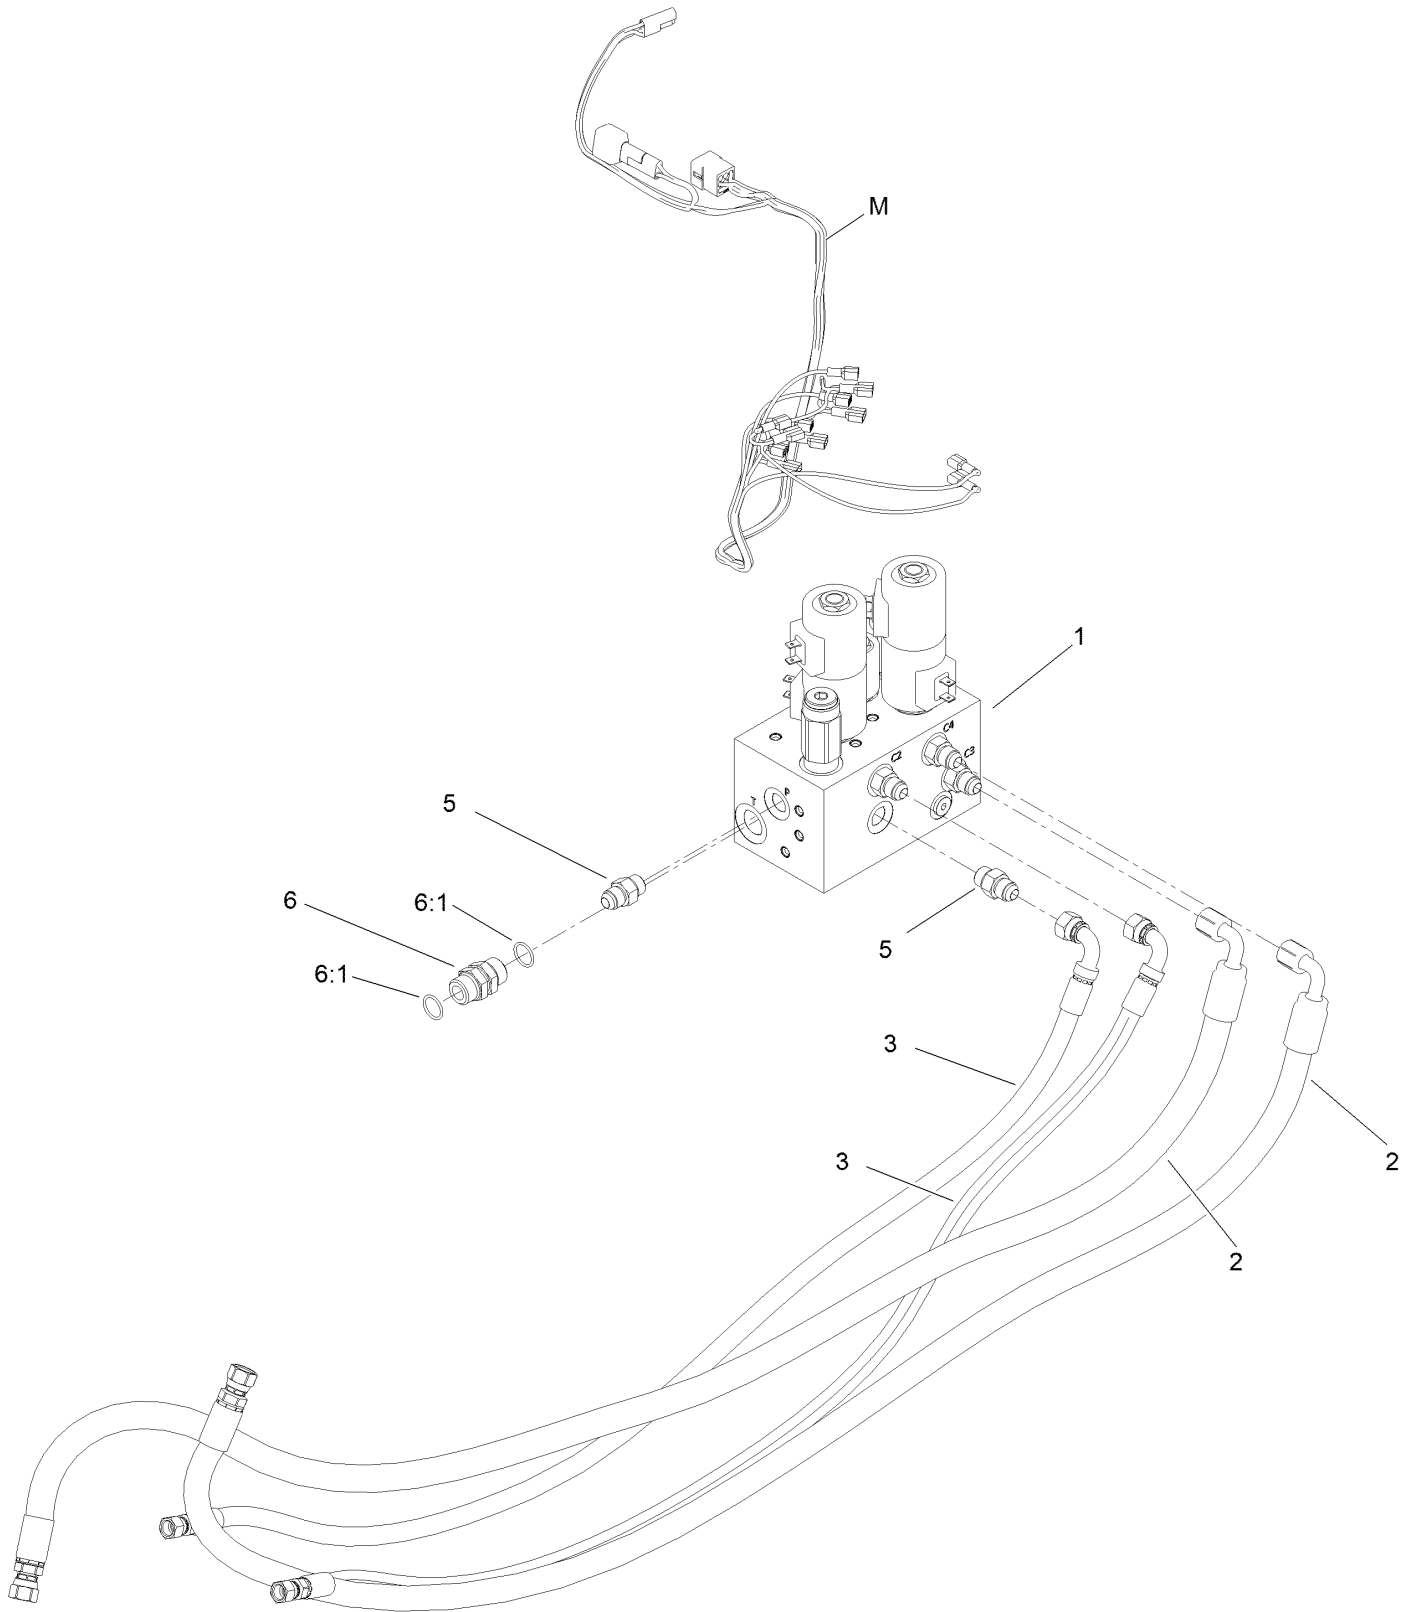

Low Flow Controller Kit Assembly

Low Flow Controller Kit Assembly (continued)

<i>Ref.</i>	<i>Part Number</i>	<i>Qty.</i>	<i>Description</i>	<i>Ref.</i>	<i>Part Number</i>	<i>Qty.</i>	<i>Description</i>
1	147-0211	1	Manifold, Gs Low Flow	5	HYD13932	5	Fitting-Straight
2	HYD13940	2	Hose,3/8FJIC X 3/8FJIC90 X 50	6	95-3209	1	Fitting-Thread, Straight
3	HYD13939	2	Hose,1/4FJIC X 3/8FJIC90 X 37	6:1	237-79	2	O-Ring
				M	MSC13819	1	Control Harness, Grandstand