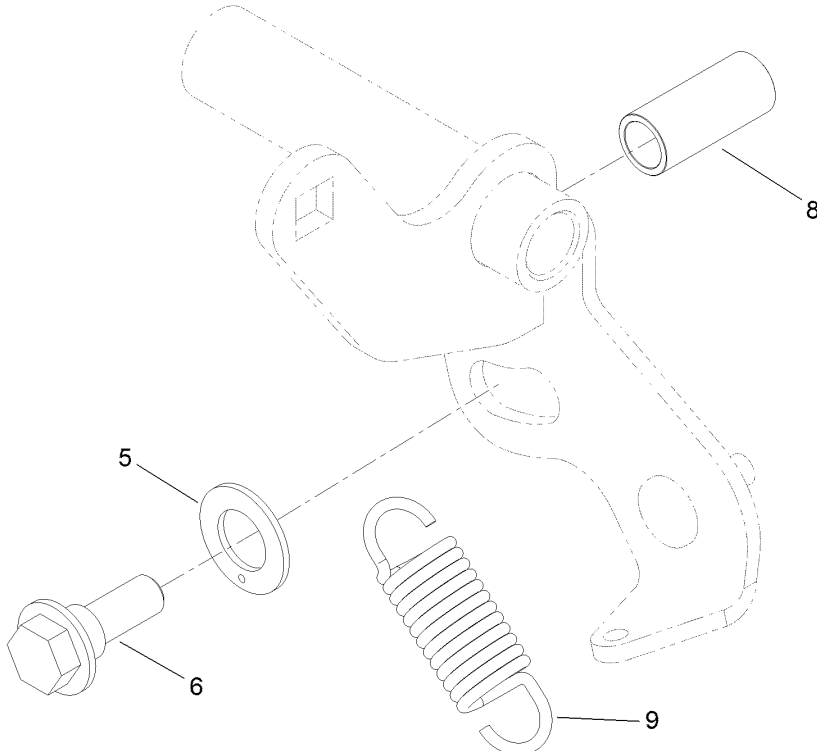

Control Handle Assembly No. 132-5158

Control Handle Assembly No. 132-5158 (continued)

<i>Ref.</i>	<i>Part Number</i>	<i>Qty.</i>	<i>Description</i>	<i>Ref.</i>	<i>Part Number</i>	<i>Qty.</i>	<i>Description</i>
3	104-8301	1	Nut-HF, NI	7	104-8300	1	Nut-HF, NI
4	323-10	1	Screw-HH	8	131-3562	1	Bearing-Sleeve
5	110-7191	2	Washer-Thrust	9	132-5146	1	Spring-Extension
6	116-2670	1	Screw-Shoulder