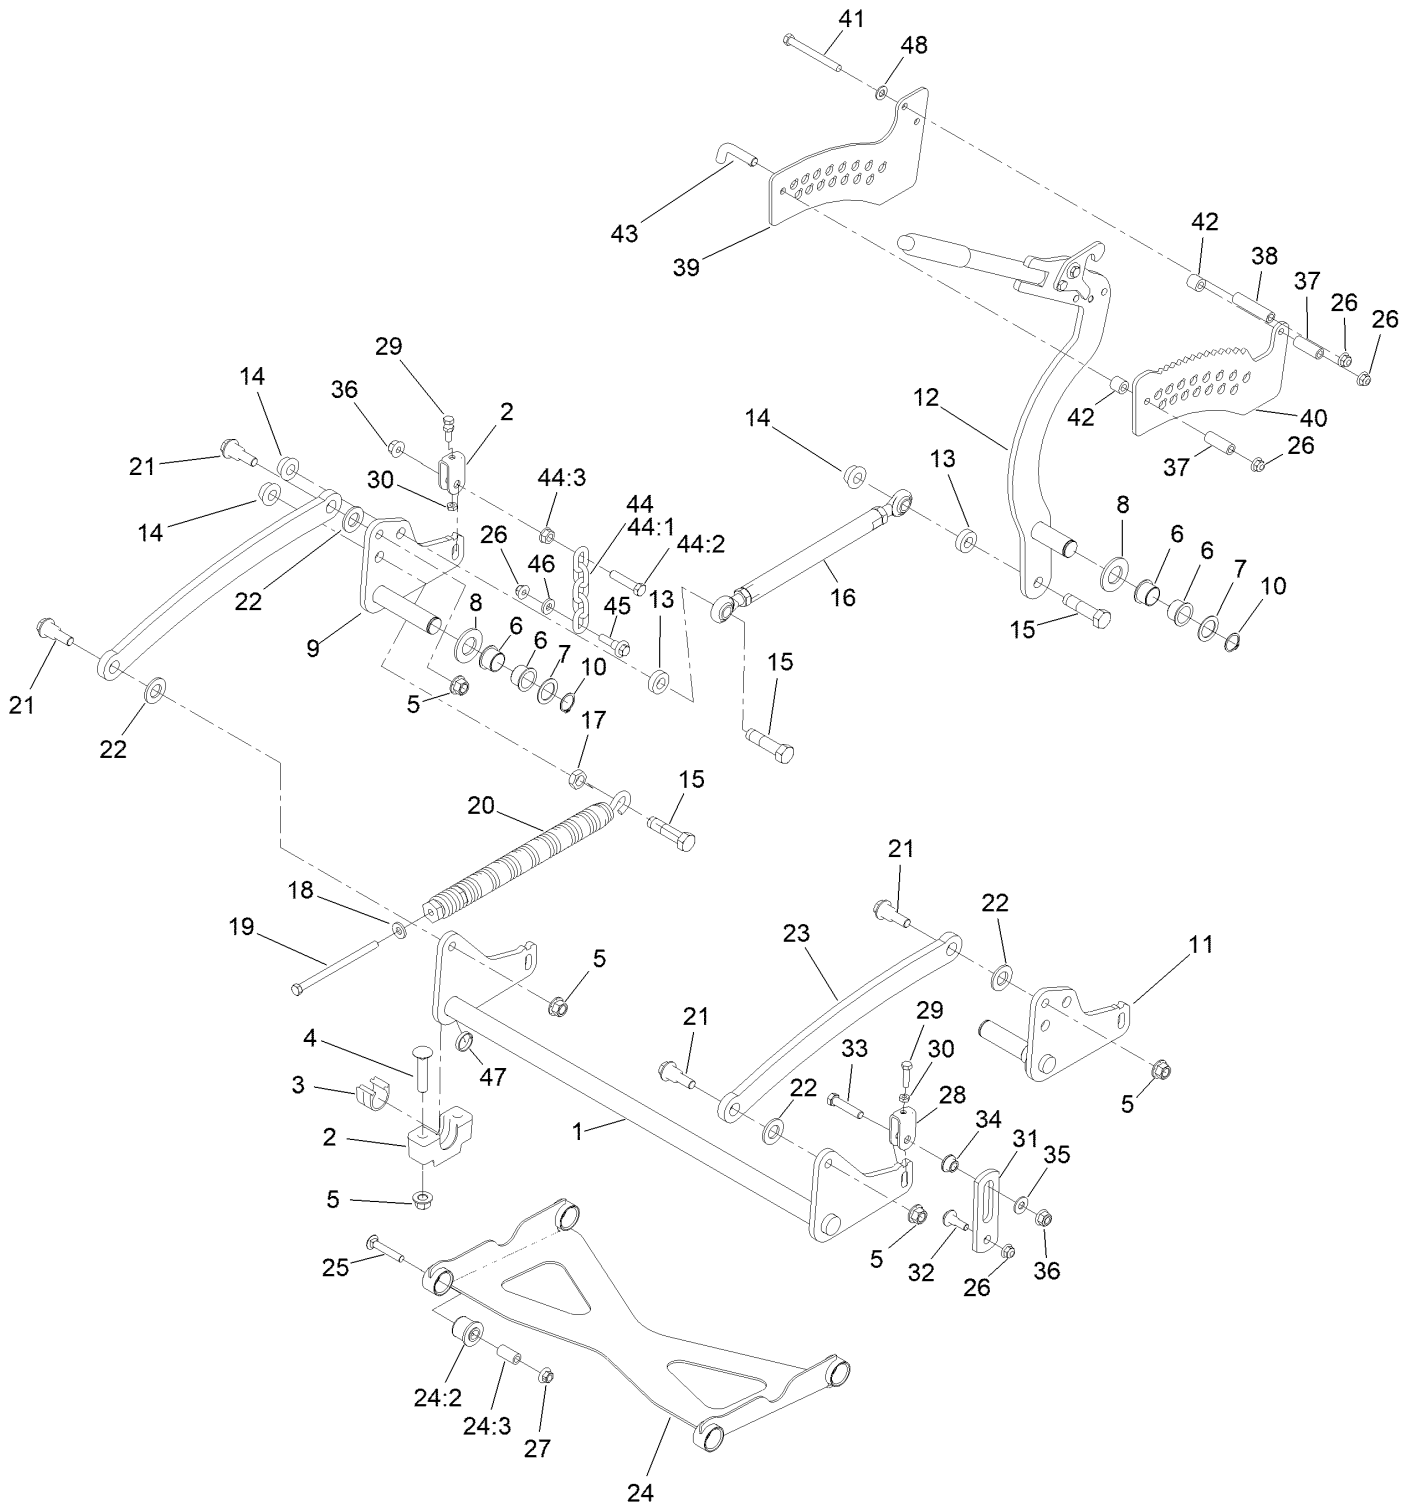

Deck Lift Assembly

Deck Lift Assembly (continued)

<i>Ref.</i>	<i>Part Number</i>	<i>Qty.</i>	<i>Description</i>	<i>Ref.</i>	<i>Part Number</i>	<i>Qty.</i>	<i>Description</i>
1	120-8405-01	1	Shaft-Cross, Front	25	3231-7	4	Screw-CARR
2	109-9409	2	Support-Bearing, Cross Shaft (Front)	26	104-8301	7	Nut-HF, NI
3	109-9410	2	Bearing-Cross Shaft, Front	27	32128-19	4	Nut-HF Lock, Large Flg
4	116-1700	4	Bolt-CARR	28	109-9066	4	Yoke-Adjust, Deck
5	99-5107	8	Nut-Lock	29	322-47	4	Screw-HH
6	127-0369	6	Bushing	30	3218-2	8	Nut-Hex Jam
7	10-8110	3	Washer-Thrust	31	130-6589	2	Link-Lift
8	3256-62	3	Washer-Flat	32	109-9840	2	Screw-Shoulder, HHF
9	127-0616-01	1	Arm-Lift, Rear (RH)	33	109-9065	2	Screw-HH
10	32151-29	3	Ring-Retaining	34	116-2428	2	Bushing-Flanged
11	127-0615-01	1	Arm-Lift, Rear (LH)	35	3256-4	2	Washer-Flat
12	130-1755	1	HOC Lever ASM	36	114-8417	4	Nut-HF, NI
13	119-6223	2	Washer	37	95-6448	2	Spacer
14	138-4932	3	Nut-Hex Flg	38	138-1111	1	Spacer
15	138-4931	3	Screw-Lock	39	132-7581	1	HOC Plate And Decal ASM
16	130-6615	1	HOC Link ASM	40	138-4887	1	Plate-HOC, Inner
17	3218-6	1	Nut-Jam	41	323-42	3	Screw-HH
18	98-5975	1	Washer-Belleville	42	121-1760	2	Spacer
19	323-58	1	Bolt-TAP, HH	43	116-5584	1	Pin-HOC
20	116-0886	1	Spring-Extension	44	116-0756	2	Deck Lift Chain ASM
21	116-0780	4	Screw-Shoulder, HHF	44:1	1-633447	1	Chain-Lift, Deck
22	3256-28	4	Washer-Flat	44:2	109-9065	1	Screw-HH
23	127-1948-03	2	Link-Lift	44:3	32128-37	1	Nut-HF
24	137-4129	1	Deck Strut ASM	45	130-0742	2	Bolt-Shoulder
24:2	137-4108	4	Bushing-Rubber	46	43-0940	2	Spacer
24:3	108-6544	4	Spacer	47	133-1431	1	Spacer-Split
				48	3256-24	3	Washer-Plain