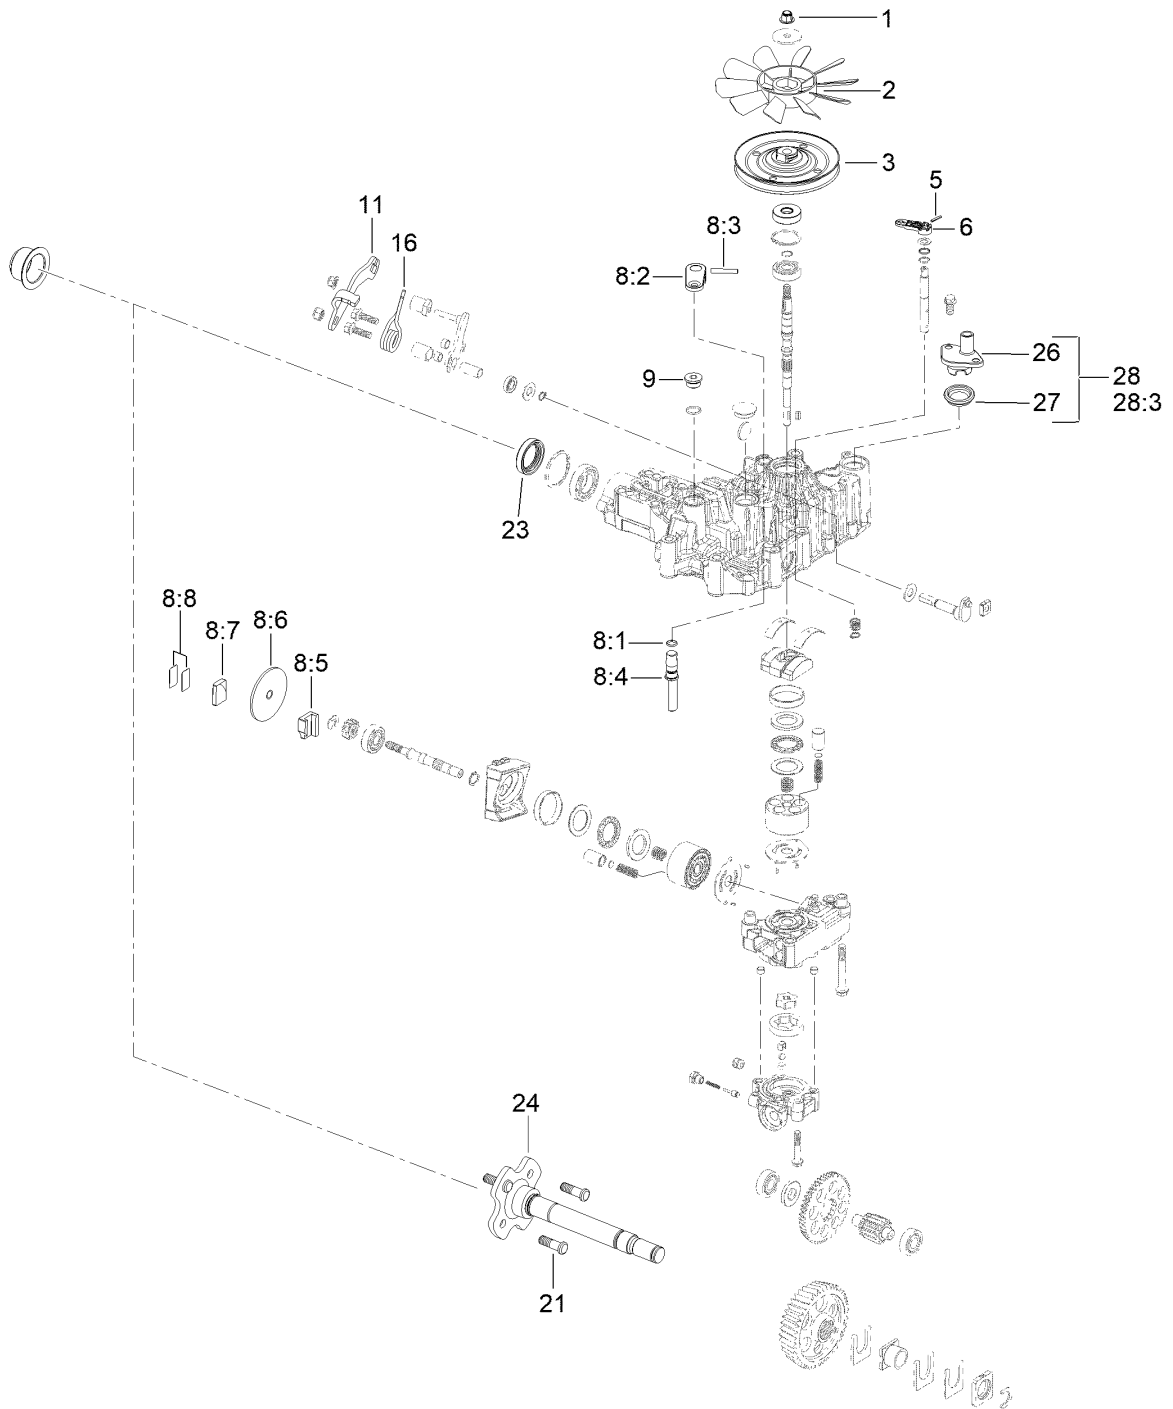

Ground Drive Assembly (continued)

<i>Ref.</i>	<i>Part Number</i>	<i>Qty.</i>	<i>Description</i>	<i>Ref.</i>	<i>Part Number</i>	<i>Qty.</i>	<i>Description</i>
1	138-5840	1	LH Accy Transmission	21	104-7201	3	Nut-HF, NI
2	138-5839	1	RH Transmission ASM	22		1	Gs Overflow Hose ASM ■
3	131-1131-03	1	Support-Transaxle	24	92-2379	1	Clamp-Hose
4	93-2569	4	Screw-HHF	25	131-7469	1	Rod-Bypass, RH
5	116-4701	16	Screw-HHF	26	131-7470	1	Rod-Bypass, LH
6	104-8301	18	Nut-HF, NI	27	108-2992	2	Pin-Hair
7	138-1108-03	1	Plate-Skid	28	32180-030	1	Clip-Tie
9	117-5351	1	Spacer	29	140-1886	2	Wheel And Tire ASM
10	1-413088	1	Bushing-Lever, Lift	29:1	140-1887	1	Rim-8 Inch Black
11	131-1175	1	Arm-Idler	29:2	120-6466	1	Tire
12	114-0463	2	Washer-Friction, Composite	29:3	232-27	1	Stem-Valve
13	110-9981	1	Washer-Plain	30	242-50	8	Nut-Lug
14	3234-39	1	Screw-HHF	31	132-7584	2	Spacer-Hex
15	93-1622	1	Pulley-Idler	32	104-8300	2	Nut-HF, NI
16	3231-4	1	Screw-CARR	33	3290-250	2	Pin-Cotter
17	138-1104	1	Spring-Extension	34	2412-141	2	Clamp-Drive, Worm
18	131-1124	1	Belt-V	35	3290-378	1	Tie-Cable
19	132-1135	1	Tank-HYD	36	136-1290	2	Fitting-Elbow 90
19:2	133-8677	1	Cap-Vented	37	83-2080	1	Hose-Valve, Tank
19:5	140-9463	1	Strainer-Neck, Removable ●	38	133-0223	1	Hose-Fuel
20	3229-25	3	Screw-CARR	39	110-3257	1	Hose-Fuel

● Not illustrated

■ Not serviced separately

LH Transmission Assembly No. 138-5840

8 = Items Included in RH Brake Kit