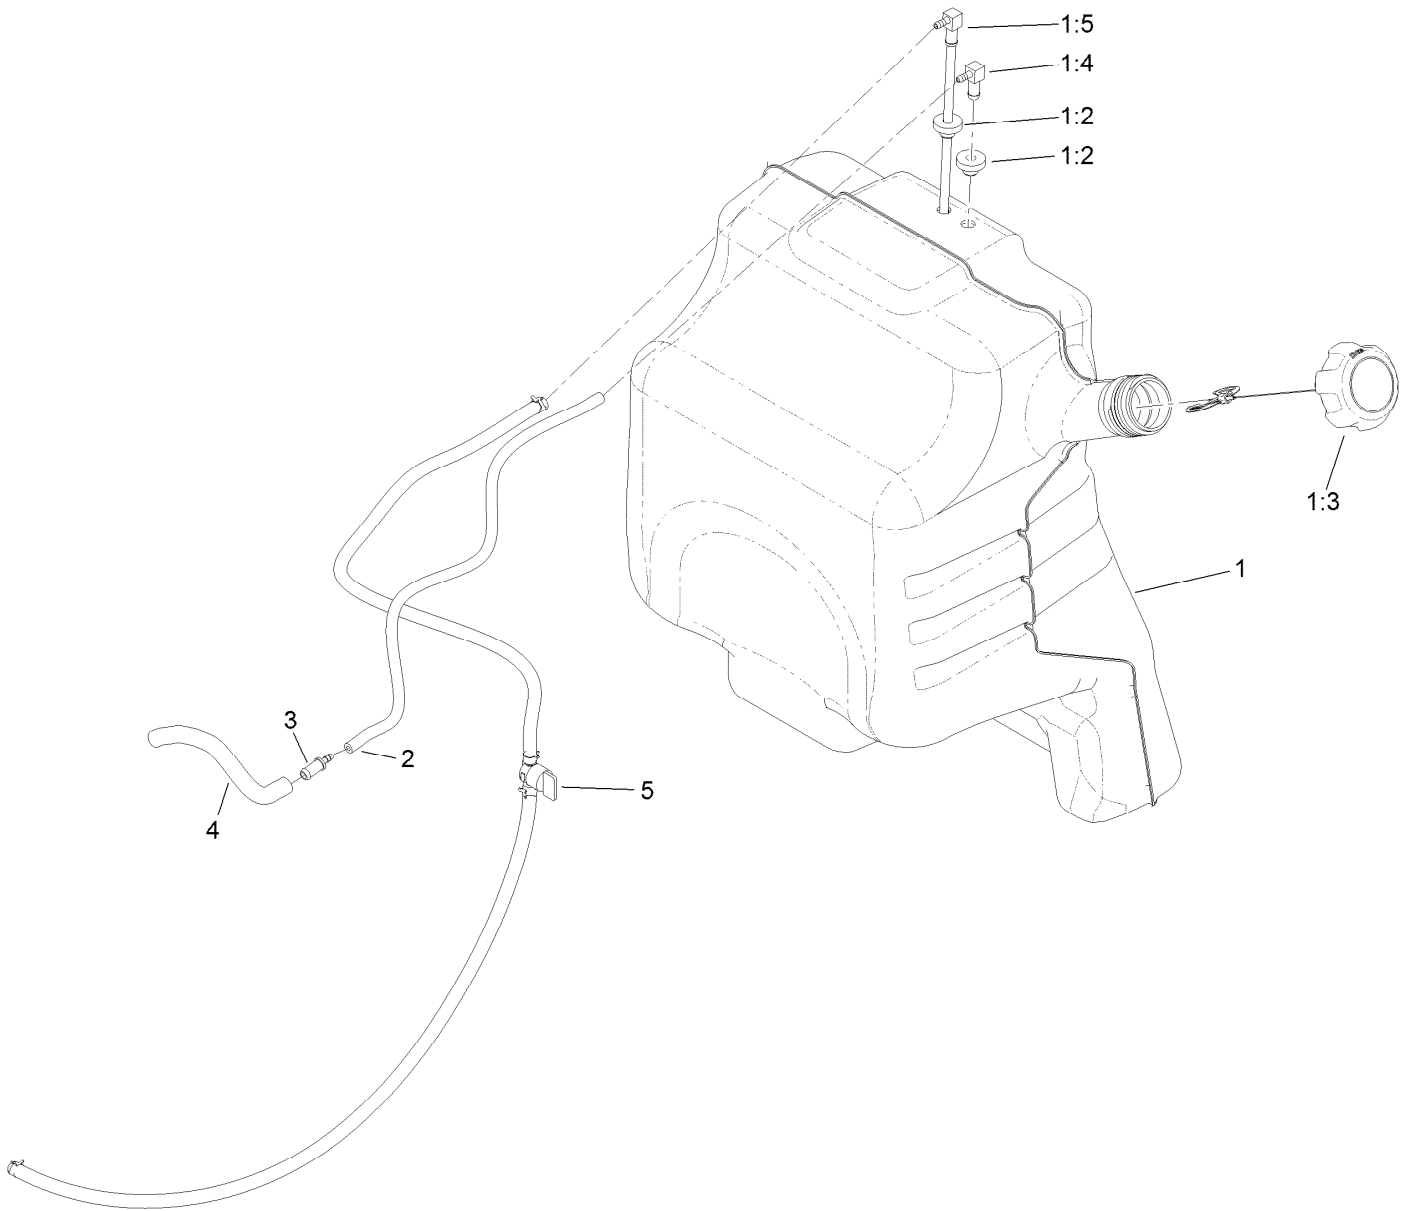

Engine Assembly (continued)

<i>Ref.</i>	<i>Part Number</i>	<i>Qty.</i>	<i>Description</i>	<i>Ref.</i>	<i>Part Number</i>	<i>Qty.</i>	<i>Description</i>
1	131-1159	1	Engine-Kohler, Ecv749 ●	19	3212-6	1	Screw-HH
1:1	131-7400	1	Bracket-Muffler	20	131-3586-03	1	Stop-Clutch
1:2	110-6697	2	Gasket-Exhaust	22	132-5152	1	Throttle ASM
1:3	68-9400	4	Nut-Flange	22:1	110-5547	1	Lever-Control
2	98-5975	4	Washer-Belleville	22:2	132-5141	1	Cable - Throttle
3	126-0983	4	Screw-BHTF	23	1-807533	2	Bolt-CARR
5	132-1168	1	Bracket-Muffler	24	32128-17	2	Nut-Lock, Flange
6	3234-42	2	Screw-HHF	25	1-603175	1	Knob-Ball
7	133-4613	2	Support-Muffler	26	131-3550	1	Muffler Guard ASM
8	104-8301	2	Nut-HF, NI	26:2	106-5517	1	Decal-Warning
9	133-4634	1	Muffler-Kohler	29	94-2579	1	Decal
10	133-4639	2	Bracket-Muffler, Koh	30	131-3530-03	1	Bracket-Mounting, Guard
12	3234-17	4	Screw-HHF	31	106-9758	1	Screw-CARR
13	32128-25	9	Nut-HF	32	3230-23	4	Bolt-CARR
14	1-807259	1	Key	35	133-4657	1	Hose ASM
15	120-8498	1	Pulley	35:2	353-508	1	Plug-HH
16	139-7910	1	Clutch-200Cms	35:2:1	237-42	1	O-Ring
17	107-4136	1	Washer-Flat	36	94-9695	1	Filter-Fuel
18	1-603610	1	Washer-Spring	37	98020	1	Filter-Oil

● Obtain parts from www.kohlerplus.com

Fuel Tank Assembly