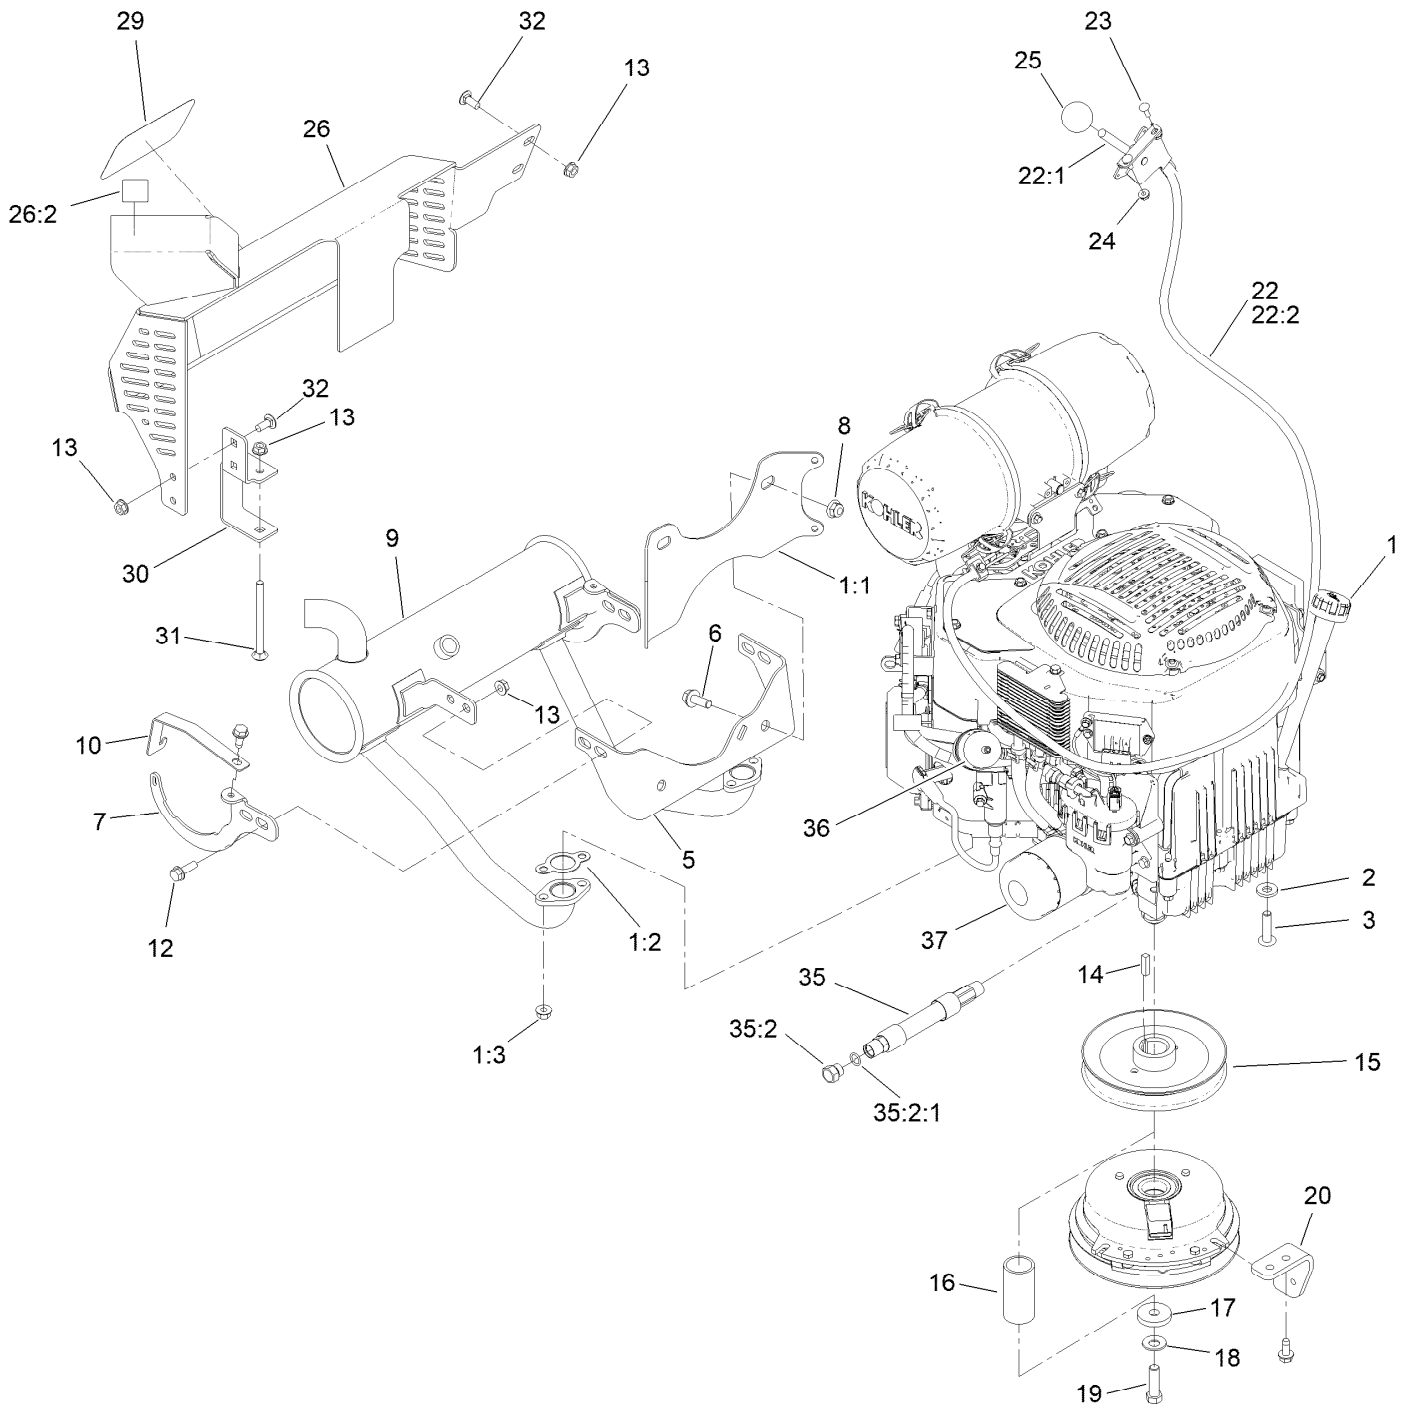

Engine Assembly

Engine Assembly (continued)

<i>Ref.</i>	<i>Part Number</i>	<i>Qty.</i>	<i>Description</i>	<i>Ref.</i>	<i>Part Number</i>	<i>Qty.</i>	<i>Description</i>
1	131-1159	1	Engine-Kohler, Ecv749 ●	19	3212-6	1	Screw-HH
1:1	131-7400	1	Bracket-Muffler	20	131-3586-03	1	Stop-Clutch
1:2	110-6697	2	Gasket-Exhaust	22	132-5152	1	Throttle ASM
1:3	68-9400	4	Nut-Flange	22:1	110-5547	1	Lever-Control
2	98-5975	4	Washer-Belleville	22:2	132-5141	1	Cable - Throttle
3	126-0983	4	Screw-BHTF	23	1-807533	2	Bolt-CARR
5	132-1168	1	Bracket-Muffler	24	32128-17	2	Nut-Lock, Flange
6	3234-42	2	Screw-HHF	25	1-603175	1	Knob-Ball
7	133-4613	2	Support-Muffler	26	131-3550	1	Muffler Guard ASM
8	104-8301	2	Nut-HF, NI	26:2	106-5517	1	Decal-Warning
9	133-4634	1	Muffler-Kohler	29	94-2579	1	Decal
10	133-4639	2	Bracket-Muffler, Koh	30	131-3530-03	1	Bracket-Mounting, Guard
12	3234-17	4	Screw-HHF	31	106-9758	1	Screw-CARR
13	32128-25	9	Nut-HF	32	3230-23	4	Bolt-CARR
14	1-807259	1	Key	35	133-4657	1	Hose ASM
15	120-8498	1	Pulley	35:2	353-508	1	Plug-HH
16	139-7910	1	Clutch-200Cms	35:2:1	237-42	1	O-Ring
17	107-4136	1	Washer-Flat	36	94-9695	1	Filter-Fuel
18	1-603610	1	Washer-Spring	37	98020	1	Filter-Oil

● Obtain parts from www.kohlerplus.com