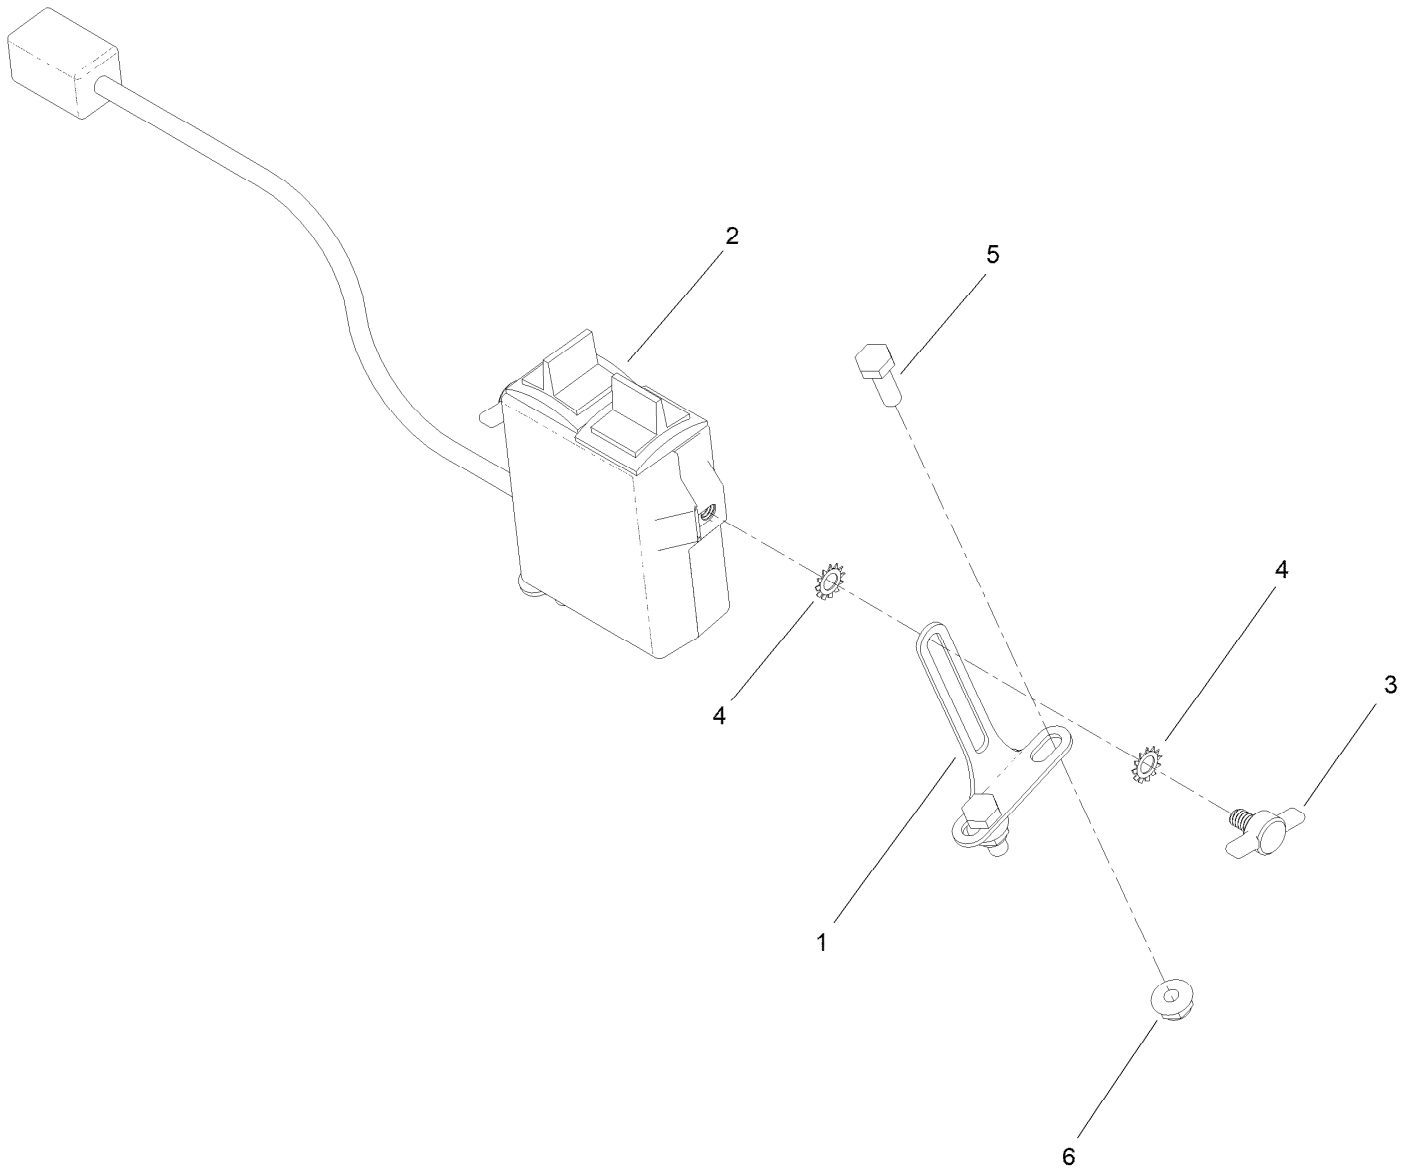

Parts in service assemblies have reference numbers in the form a:b. The a represents the reference number of the entire service assembly and the b represents a sequential number unique to each part within the service assembly.

For example, a wheel assembly might be identified by reference number 6, the tire by 6:1, the valve by 6:2, and the wheel by 6:3. When you order the assembly identified by reference number 6, you receive all parts identified by reference numbers 6:1, 6:2, and 6:3. However, you may also order any part individually. Reference numbers of this type appear in illustration and in parts lists.

● Not serviced separately

Low Flow Controller Kit Assembly

Low Flow Controller Kit Assembly (continued)

<i>Ref.</i>	<i>Part Number</i>	<i>Qty.</i>	<i>Description</i>	<i>Ref.</i>	<i>Part Number</i>	<i>Qty.</i>	<i>Description</i>
1	147-0211	1	Manifold, Gs Low Flow	5	HYD13932	5	Fitting-Straight
2	HYD13940	2	Hose,3/8FJIC X 3/8FJIC90 X 50	6	95-3209	1	Fitting-Thread, Straight
3	HYD13939	2	Hose,1/4FJIC X 3/8FJIC90 X 37	6:1	237-79	2	O-Ring
				M	MSC13819	1	Control Harness, Grandstand

Low Flow Manifold Assembly

Low Flow Manifold Assembly (continued)

<i>Ref.</i>	<i>Part Number</i>	<i>Qty.</i>	<i>Description</i>	<i>Ref.</i>	<i>Part Number</i>	<i>Qty.</i>	<i>Description</i>
1	MSC13707	2	Bracket,Lg,ATV/UTV CB	4	HDW13711	4	Star Washer 1/4,ATV CB
2	STB13903	1	Control,Switch Box,Grandstand	5	321-4	4	Screw-HH
3	HDW13714	2	Thumb Screw,1/4-20 X 7/16,ATV CB	6	104-7201	4	Nut-HF, NI