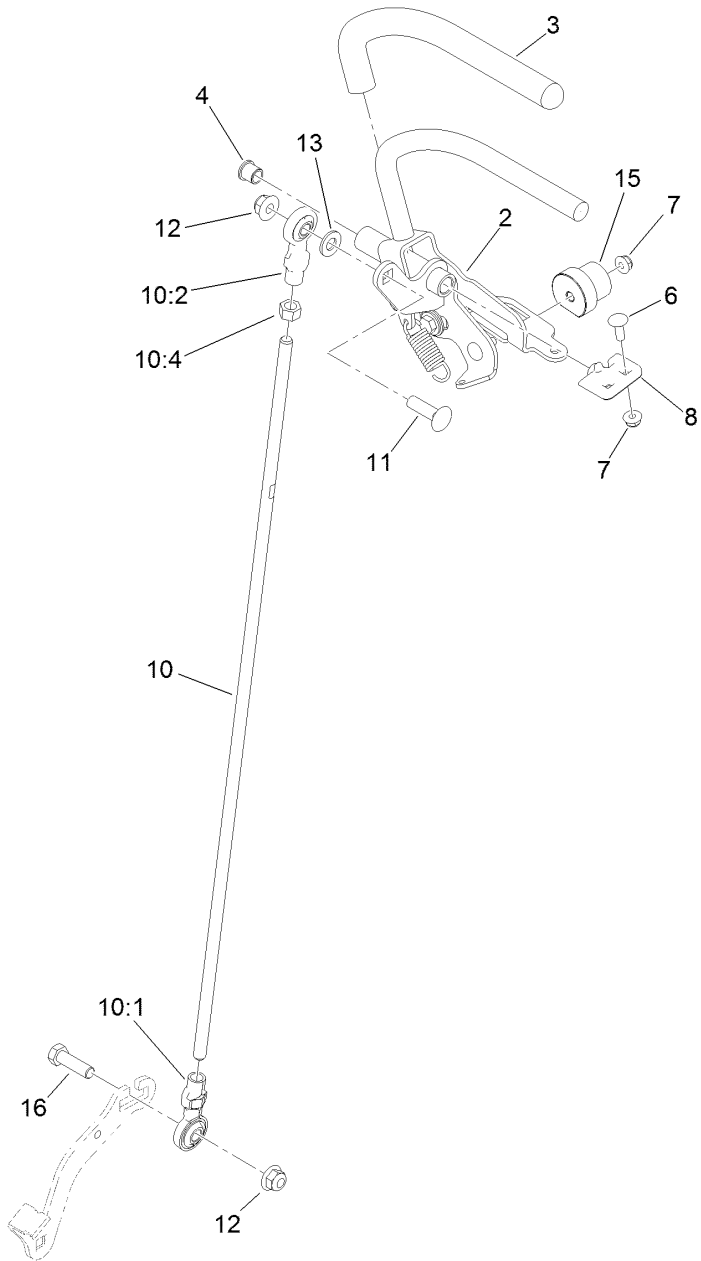

Motion Control Assembly

Motion Control Assembly (continued)

<i>Ref.</i>	<i>Part Number</i>	<i>Qty.</i>	<i>Description</i>	<i>Ref.</i>	<i>Part Number</i>	<i>Qty.</i>	<i>Description</i>
1	132-5157	1	LH Control Handle ASM	9:5	1-603807	1	Spring-Return, Neutral
2	132-5158	1	RH Control Handle ASM	10	138-4620	1	RH Control Rod ASM
3	119-0222	2	Grip	10:1	138-4647	1	Ball Joint-LH
4	103-9928	2	Bearing	10:2	138-4648	1	Ball Joint-RH
5	120-3288	1	Tab-Pivot, LH	10:4	3219-3	1	Nut-Hex
6	3229-1	4	Screw-CARR	11	3231-28	2	Screw-CARR
7	104-7201	6	Nut-HF, NI	12	104-8301	4	Nut-HF, NI
8	120-3287	1	Tab-Pivot, RH	13	3256-24	2	Washer-Plain
9	138-4619	1	LH Control Rod ASM	14	132-7538	1	Bracket-Adjustment, Speed
9:1	138-4647	1	Ball Joint-LH	15	126-1499	2	Cam
9:2	138-4648	1	Ball Joint-RH	16	323-7	2	Screw-HH
9:4	3219-3	1	Nut-Hex