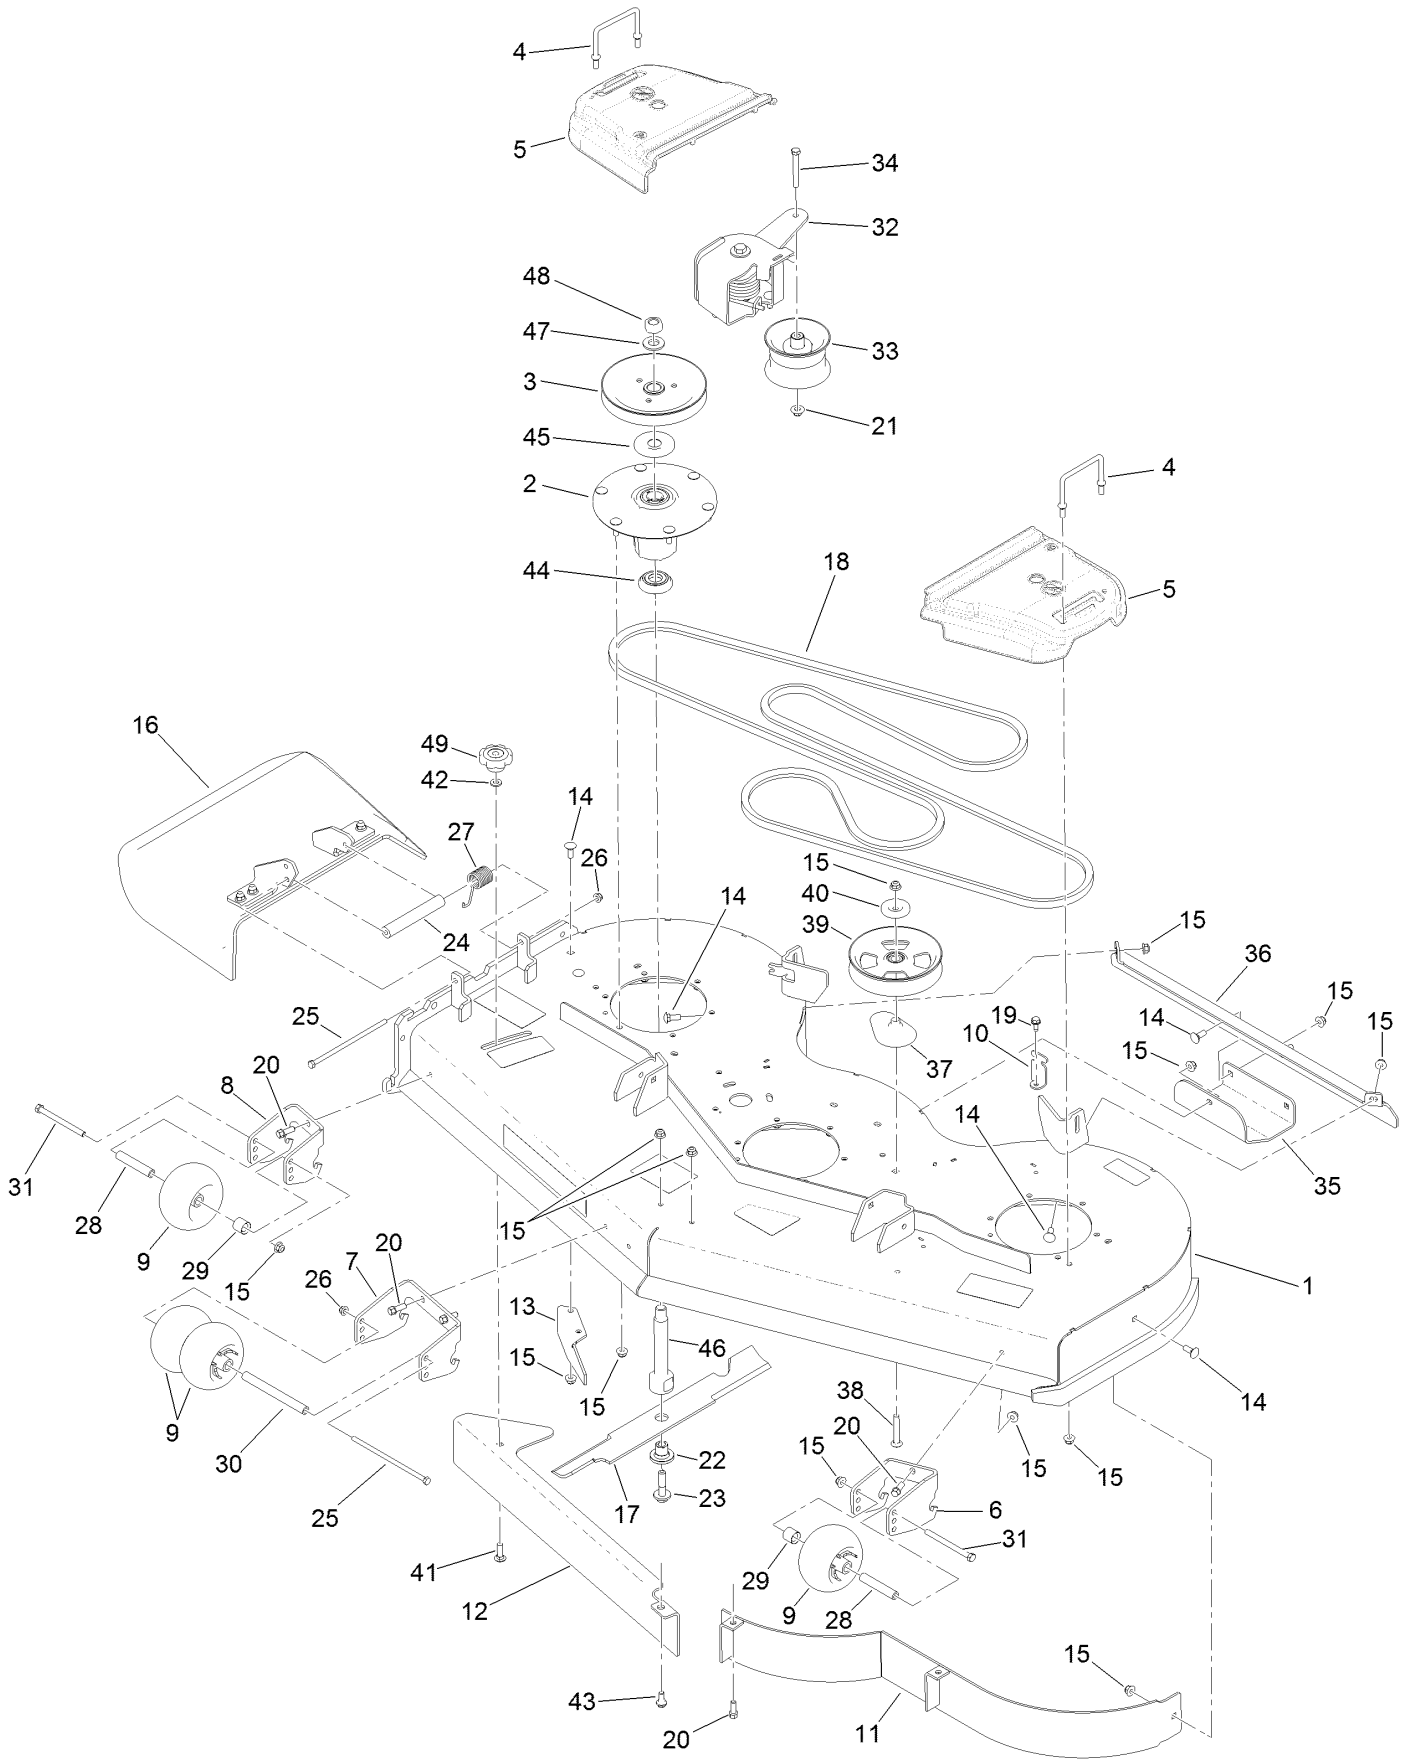

60 Inch Deck Assembly

60 Inch Deck Assembly (continued)

<i>Ref.</i>	<i>Part Number</i>	<i>Qty.</i>	<i>Description</i>	<i>Ref.</i>	<i>Part Number</i>	<i>Qty.</i>	<i>Description</i>
1	139-8101	1	60 Deck ASM	26	104-8300	2	Nut-HF, NI
2	137-9780	3	Spindle ASM	27	108-4052	1	Spring-Torsion
3	138-6059	3	Sheave-Drive, Blade	28	98-7912	2	Tube-Spanner
4	109-6982	4	Wireform-Cover	29	104-0892	2	Spacer-Axle, Rear
5	109-6936	2	Cover-Belt, LH	30	98-5967	1	Spacer-Wheel
6	114-5204-01	1	Bracket-Wheel, LH	31	323-23	2	Screw-HH
7	114-5208-01	1	Bracket-Wheel, Center	32	145-3450	1	Gs Torsion Idler ASM li
8	114-5213-01	1	Bracket-Wheel, RH	33	127-1971	1	Pulley-Idler
9	1-603299	4	Roller-Scalp, Anti	34	323-20	1	Screw-HH
10	117-5758-03	3	Bracket-Cover	35	114-1908-01	1	Skid
11	117-9701-01	1	Baffle ASM	36	130-6647-01	1	Bracket-Skid
12	139-8106-01	1	Plate-Baffle, Formed [red]	37	109-2872	1	Spacer-Pulley
13	130-6594-01	1	Baffle-Discharge	38	3231-44	1	Screw-CARR
14	3231-2	8	Bolt-CARR	39	136-5404	1	Pulley-Idler, Flat
15	104-8301	47	Nut-HF, NI	40	132-5153	1	Shield-Dust
16	120-2451	1	Deflector ASM	41	3231-25	1	Bolt-CARR
17	140-1240	3	Blade	42	100-4852	1	Washer-Hardened
18	131-1123	1	Belt-V	43	94-7582	1	Bolt-Shoulder
19	32144-70	3	Screw-HWHTF	44	137-9784	3	Guard-Bottom
20	92-1624	6	Screw-HWH Thd Form	45	103-1330	3	Guard-Bearing, Top
21	109-6658	1	Nut-Flange, NI	46	138-6045	3	Shaft-Spindle
22	137-9787	3	Bushing-Hex	47	103-2802	3	Washer
23	109-9220	3	Screw-Sems	48	116-7306	3	Nut-Hex
24	105-4622	1	Spacer	49	109-1092	1	Knob
25	322-50	2	Screw-HH