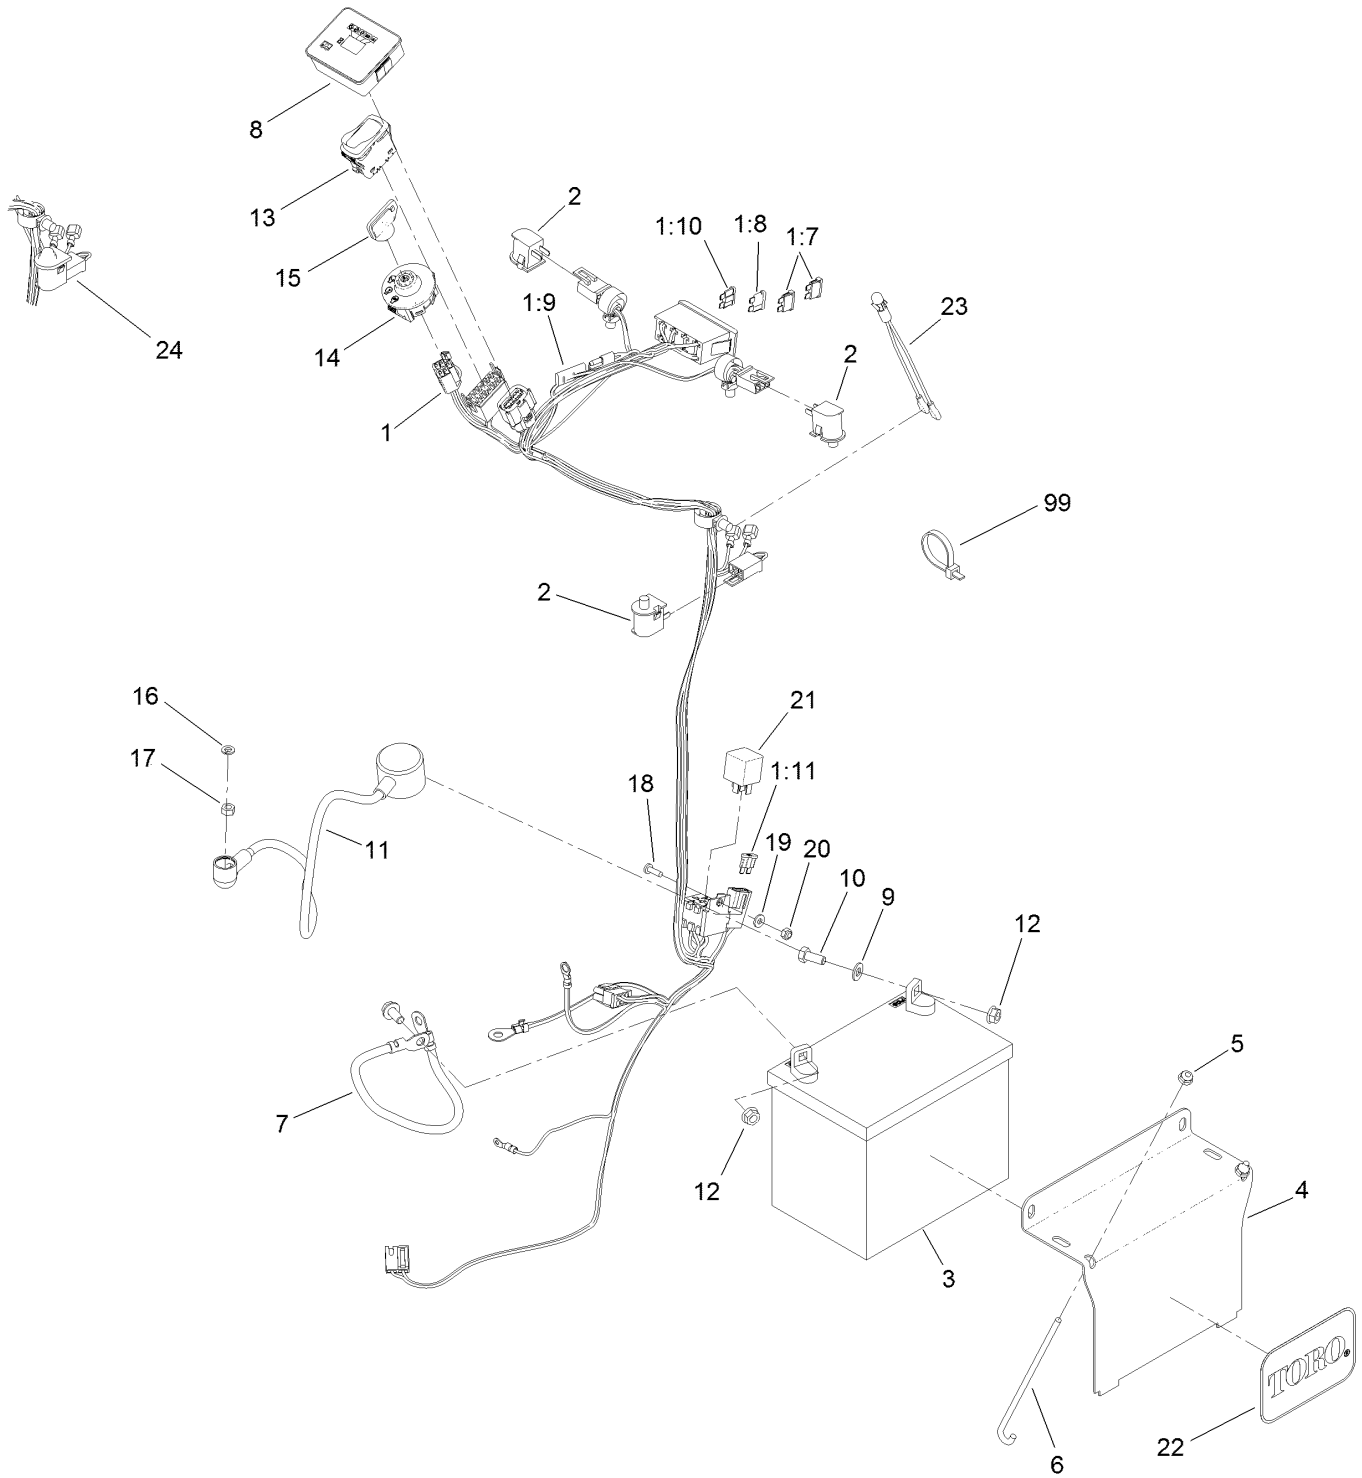

Wire Harness Assembly

Wire Harness Assembly (continued)

<i>Ref.</i>	<i>Part Number</i>	<i>Qty.</i>	<i>Description</i>	<i>Ref.</i>	<i>Part Number</i>	<i>Qty.</i>	<i>Description</i>
1	138-8899	1	Harness-Wire, Grandstand	11	115-3864	1	Cable-Battery, Positive
1:7	109355	2	Fuse-Blade, 15 Amp	12	109-5715	2	Nut-HHF, Smooth
1:8	218-578	1	Fuse-Blade, 10 Amp	13	139-6367	1	Switch-Rocker, (On)-On-Off
1:9	116-0053	1	Cap-Plug	14	137-4101	1	Switch-Ignition
1:10	114241	1	Fuse-Blade, 7.5 Amp	15	63-8360	1	Key-Ignition
1:11	109101	1	Fuse-Blade, 20 Amp	16	3253-3	1	Washer-Lock
2	82-2190	2	Switch-Bail	17	3217-5	1	Nut-Hex
3	104-8162	1	Battery	18	3290-500	1	Screw-PPH
4	130-6635-01	1	Bracket-Hold Down, Battery	19	3256-14	1	Washer-Flat
5	104-7201	2	Nut-HF, NI	20	3296-2	1	Nut-Lock, NI
6	1-633651	2	Bolt-Holddown	21	1-643275	1	Relay
7	112-7063	1	Cable-Battery, Black	22	67-1300	1	Decal
8	140-1884	1	Module-Meter, Hour	23	1-643267	1	Indicator-LED, Red
9	3256-23	2	Washer-Plain	24	133-4654	1	Switch-Plunger
10	322-3	2	Screw-HH	99	3290-378	4	Tie-Cable