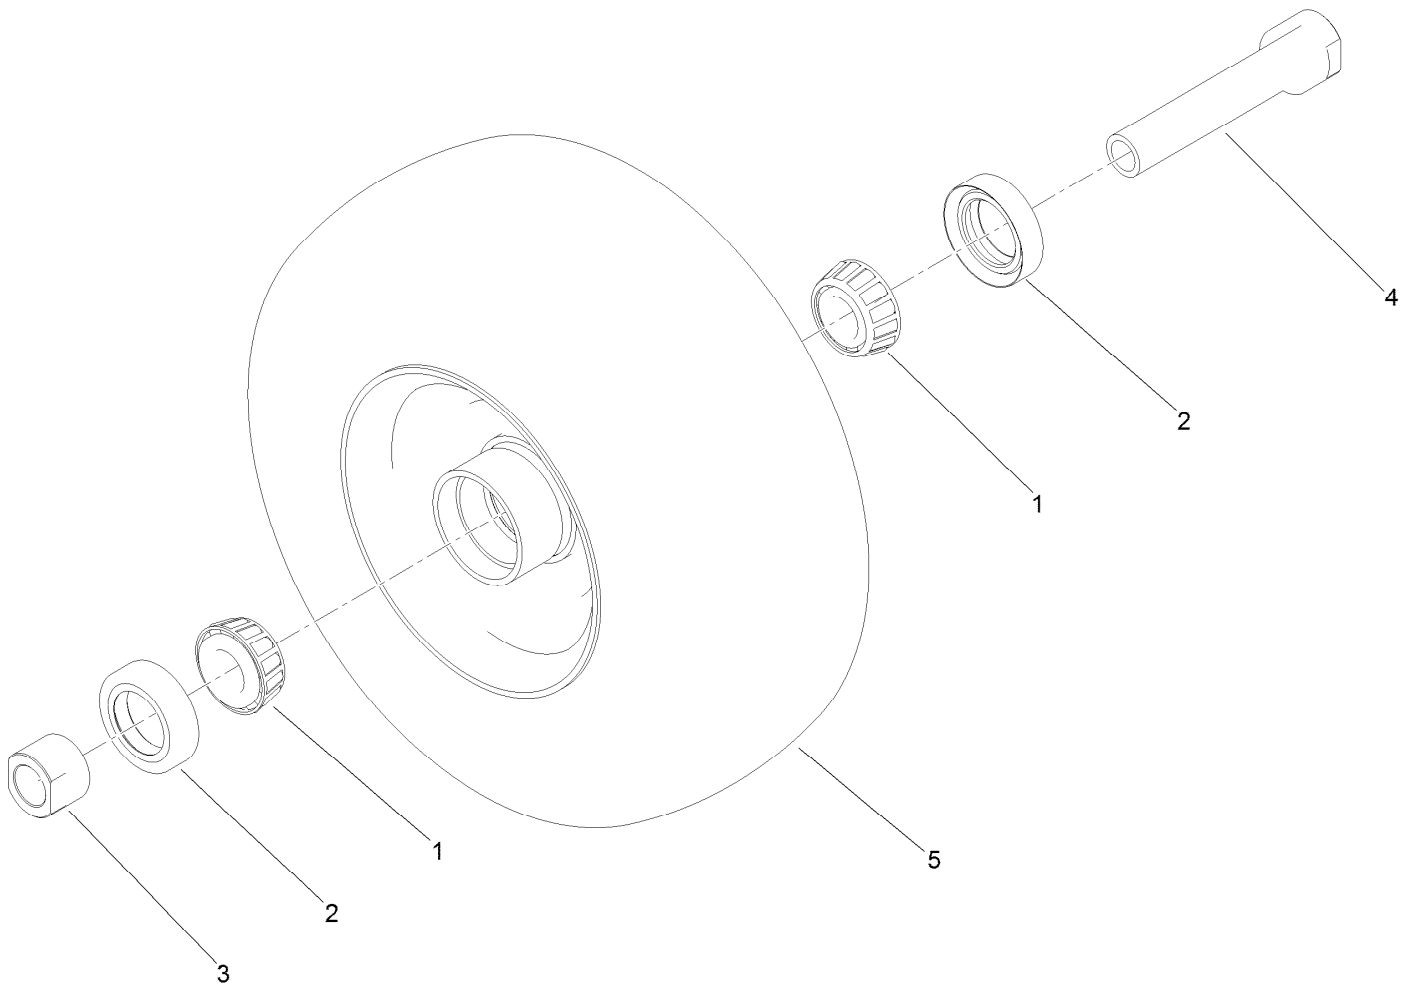

Wheel and Bearing Assembly

Wheel and Bearing Assembly (continued)

<i>Ref.</i>	<i>Part Number</i>	<i>Qty.</i>	<i>Description</i>	<i>Ref.</i>	<i>Part Number</i>	<i>Qty.</i>	<i>Description</i>
1	1-633585	2	Bearing-Cone, Taper	4	126-5359	1	Caster Axle ASM
2	103-0063	2	Seal-Caster	5	140-5483	1	Mf Wheel And Tire ASM
3	103-3051	1	Spacer-Nut