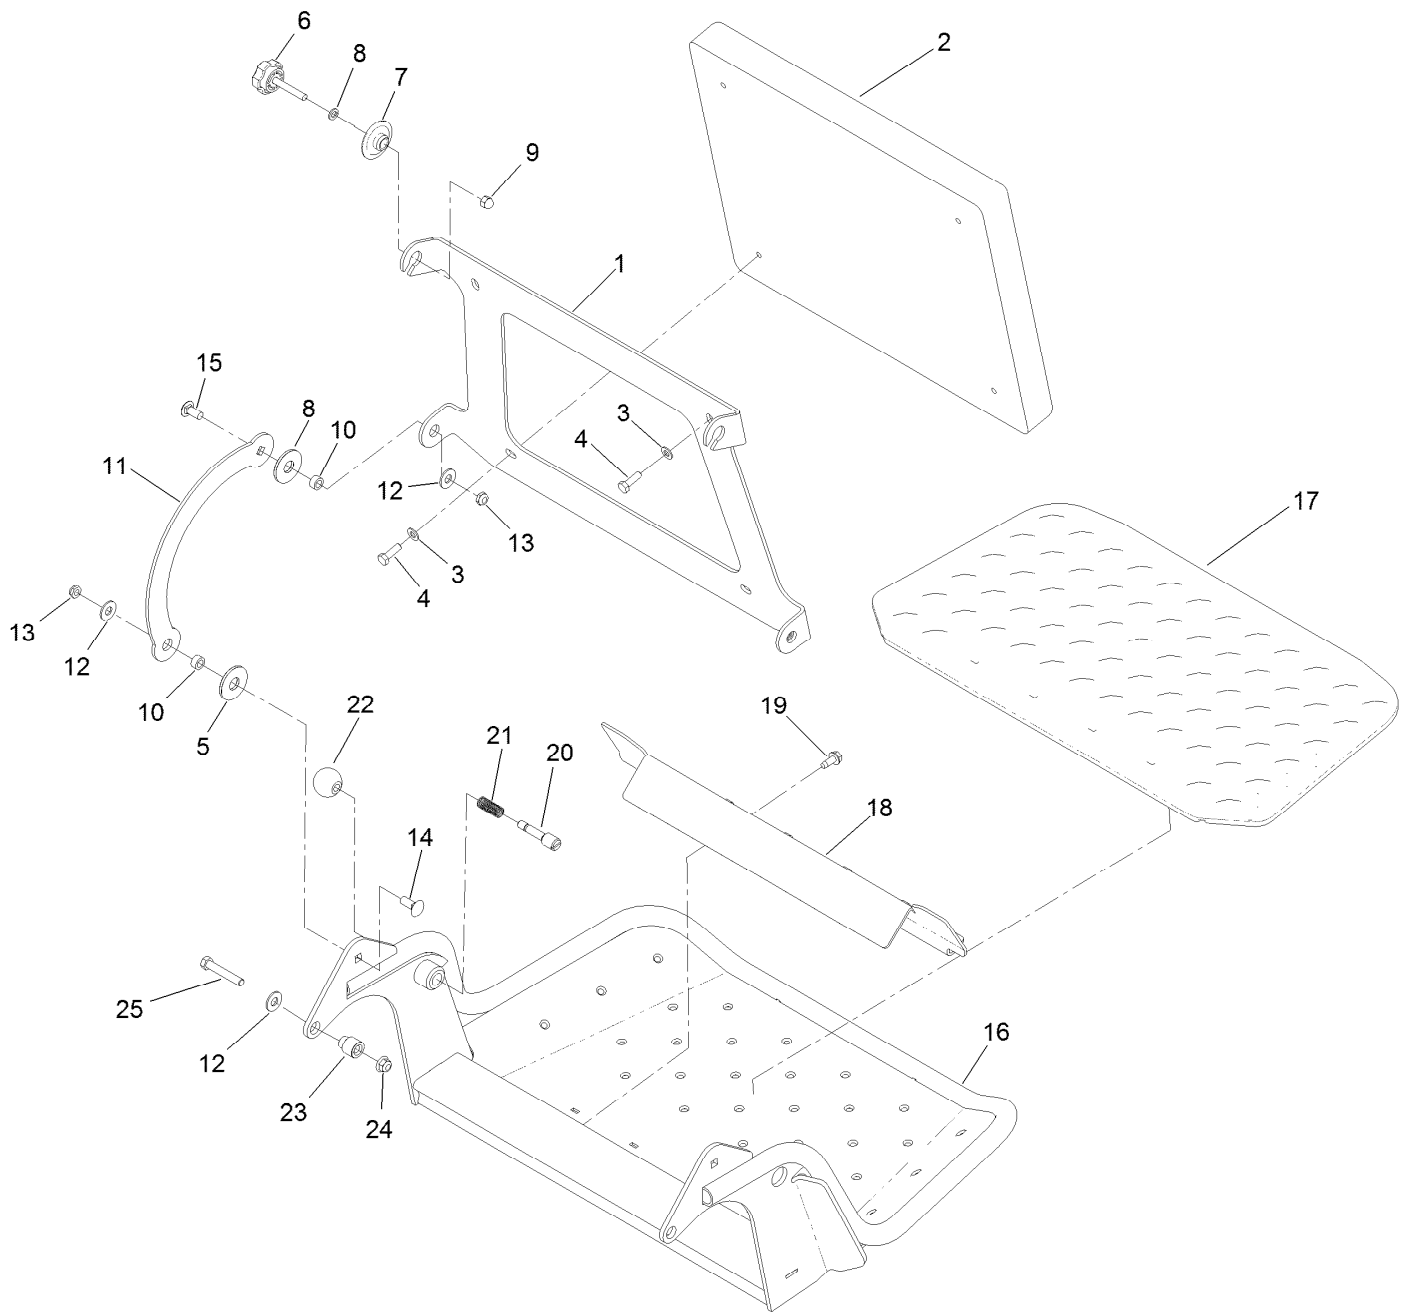

Platform Assembly

Platform Assembly (continued)

<i>Ref.</i>	<i>Part Number</i>	<i>Qty.</i>	<i>Description</i>	<i>Ref.</i>	<i>Part Number</i>	<i>Qty.</i>	<i>Description</i>
1	120-8499-03	1	Hinge-Pad	14	3231-2	2	Bolt-CARR
2	117-9739	1	Pad-Cushion	15	3231-27	2	Screw-CARR
3	3256-23	4	Washer-Plain	16	120-8475-01	1	Platform
4	121-7999	4	Screw-HH, Patch	17	126-7157	1	Mat-Platform
5	114-0463	4	Washer-Friction, Composite	18	3345-771	1	Shield Clamp Kit
6	133-1426	2	Knob	19	32144-70	2	Screw-HWHTF
7	116-2886	2	Slide-Bushing	20	119-8650	1	Pin-Latch
8	3253-4	2	Washer-Lock	21	114-5348	1	Spring
9	137-4808	2	Nut-Acorn	22	1-603175	1	Knob-Ball
10	111044	4	Spacer	23	132-7583	2	Bushing-Flanged
11	114-1915-01	2	Link-Pad	24	104-8301	2	Nut-HF, NI
12	3256-4	6	Washer-Flat	25	323-45	2	Screw-HH
13	3296-59	4	Nut-Lock, NI