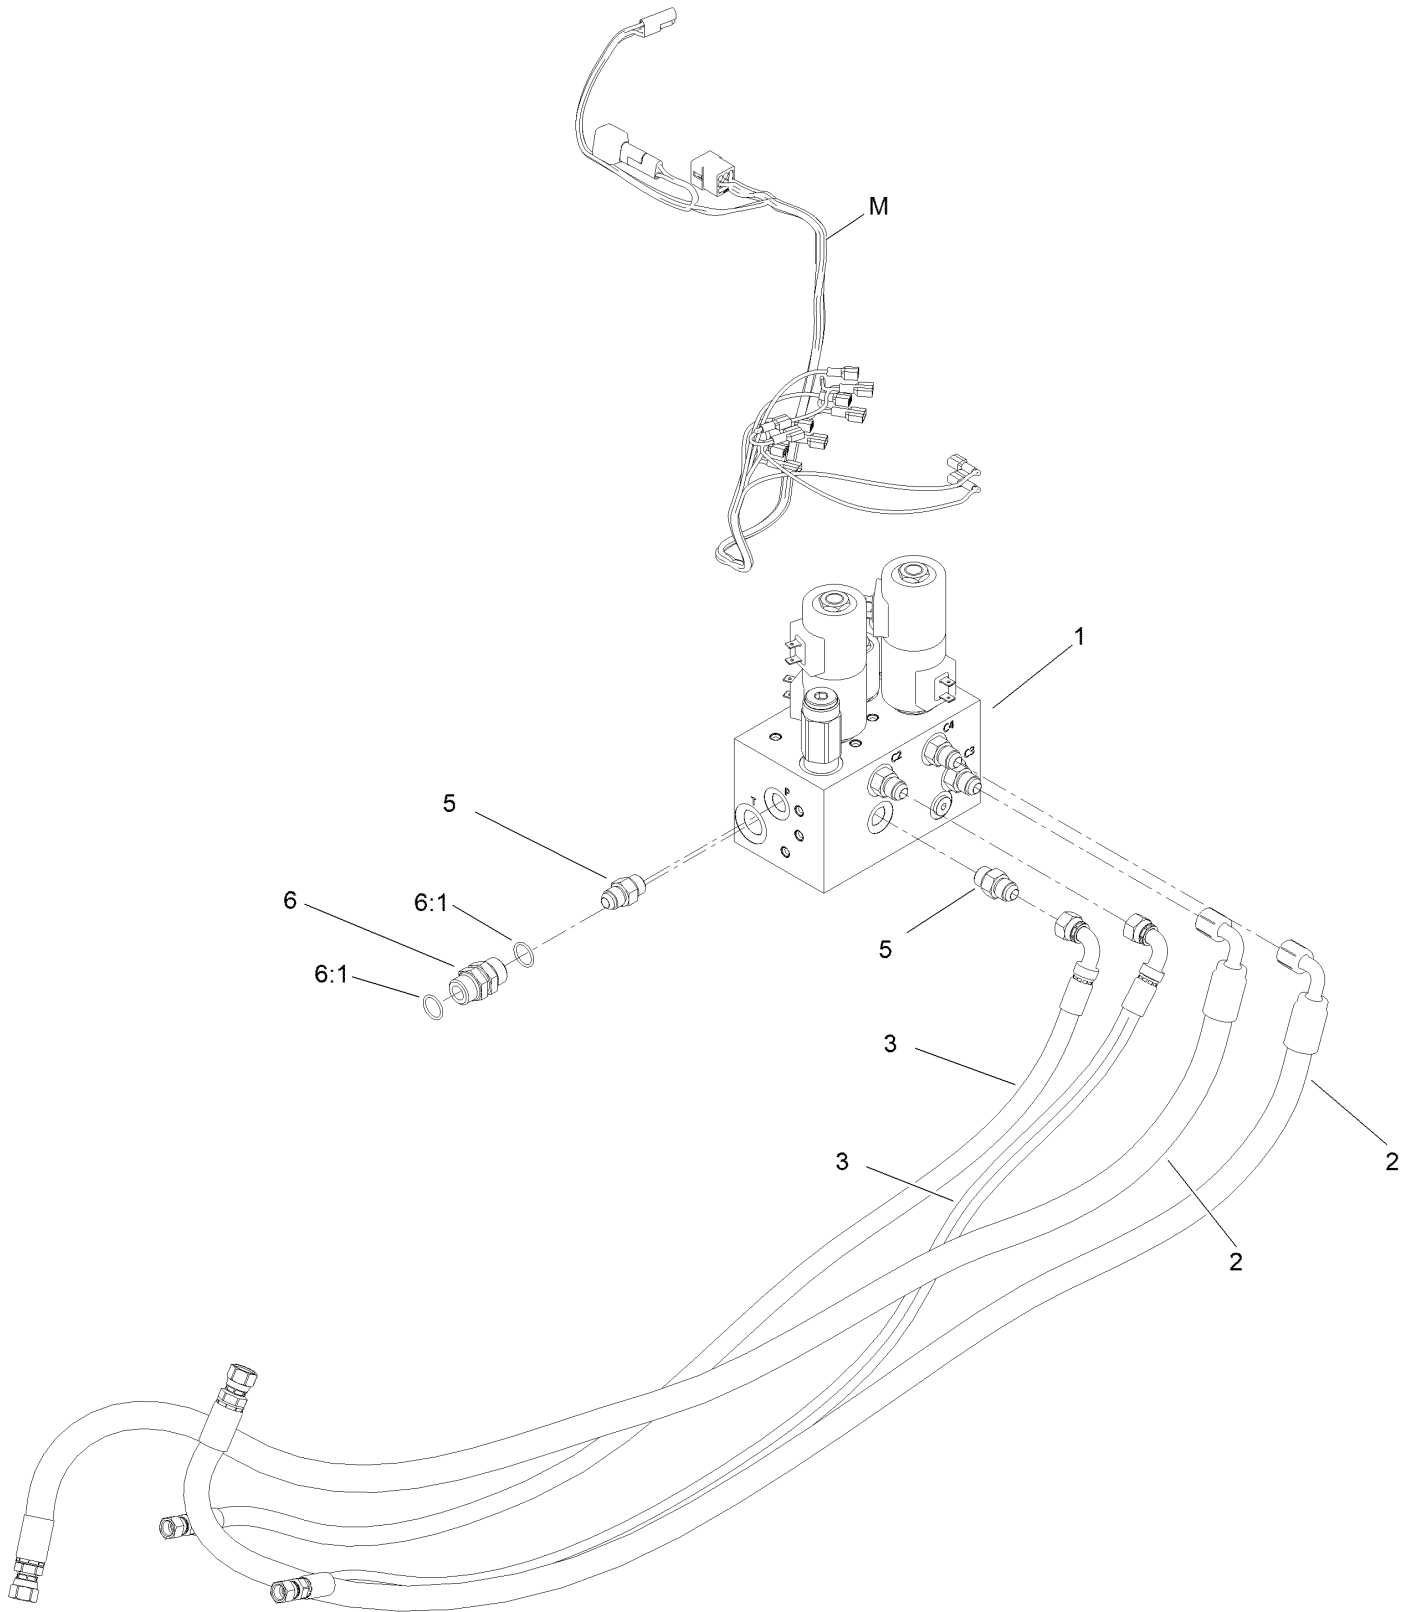

Low Flow Manifold Assembly

Low Flow Manifold Assembly (continued)

<i>Ref.</i>	<i>Part Number</i>	<i>Qty.</i>	<i>Description</i>	<i>Ref.</i>	<i>Part Number</i>	<i>Qty.</i>	<i>Description</i>
1	147-0211	1	Manifold, Gs Low Flow	5	HYD13932	5	Fitting-Straight
2	HYD13940	2	Hose,3/8FJIC X 3/8FJIC90 X 50	6	95-3209	1	Fitting-Thread, Straight
3	HYD13939	2	Hose,1/4FJIC X 3/8FJIC90 X 37	6:1	237-79	2	O-Ring
				M	MSC13819	1	Control Harness, Grandstand