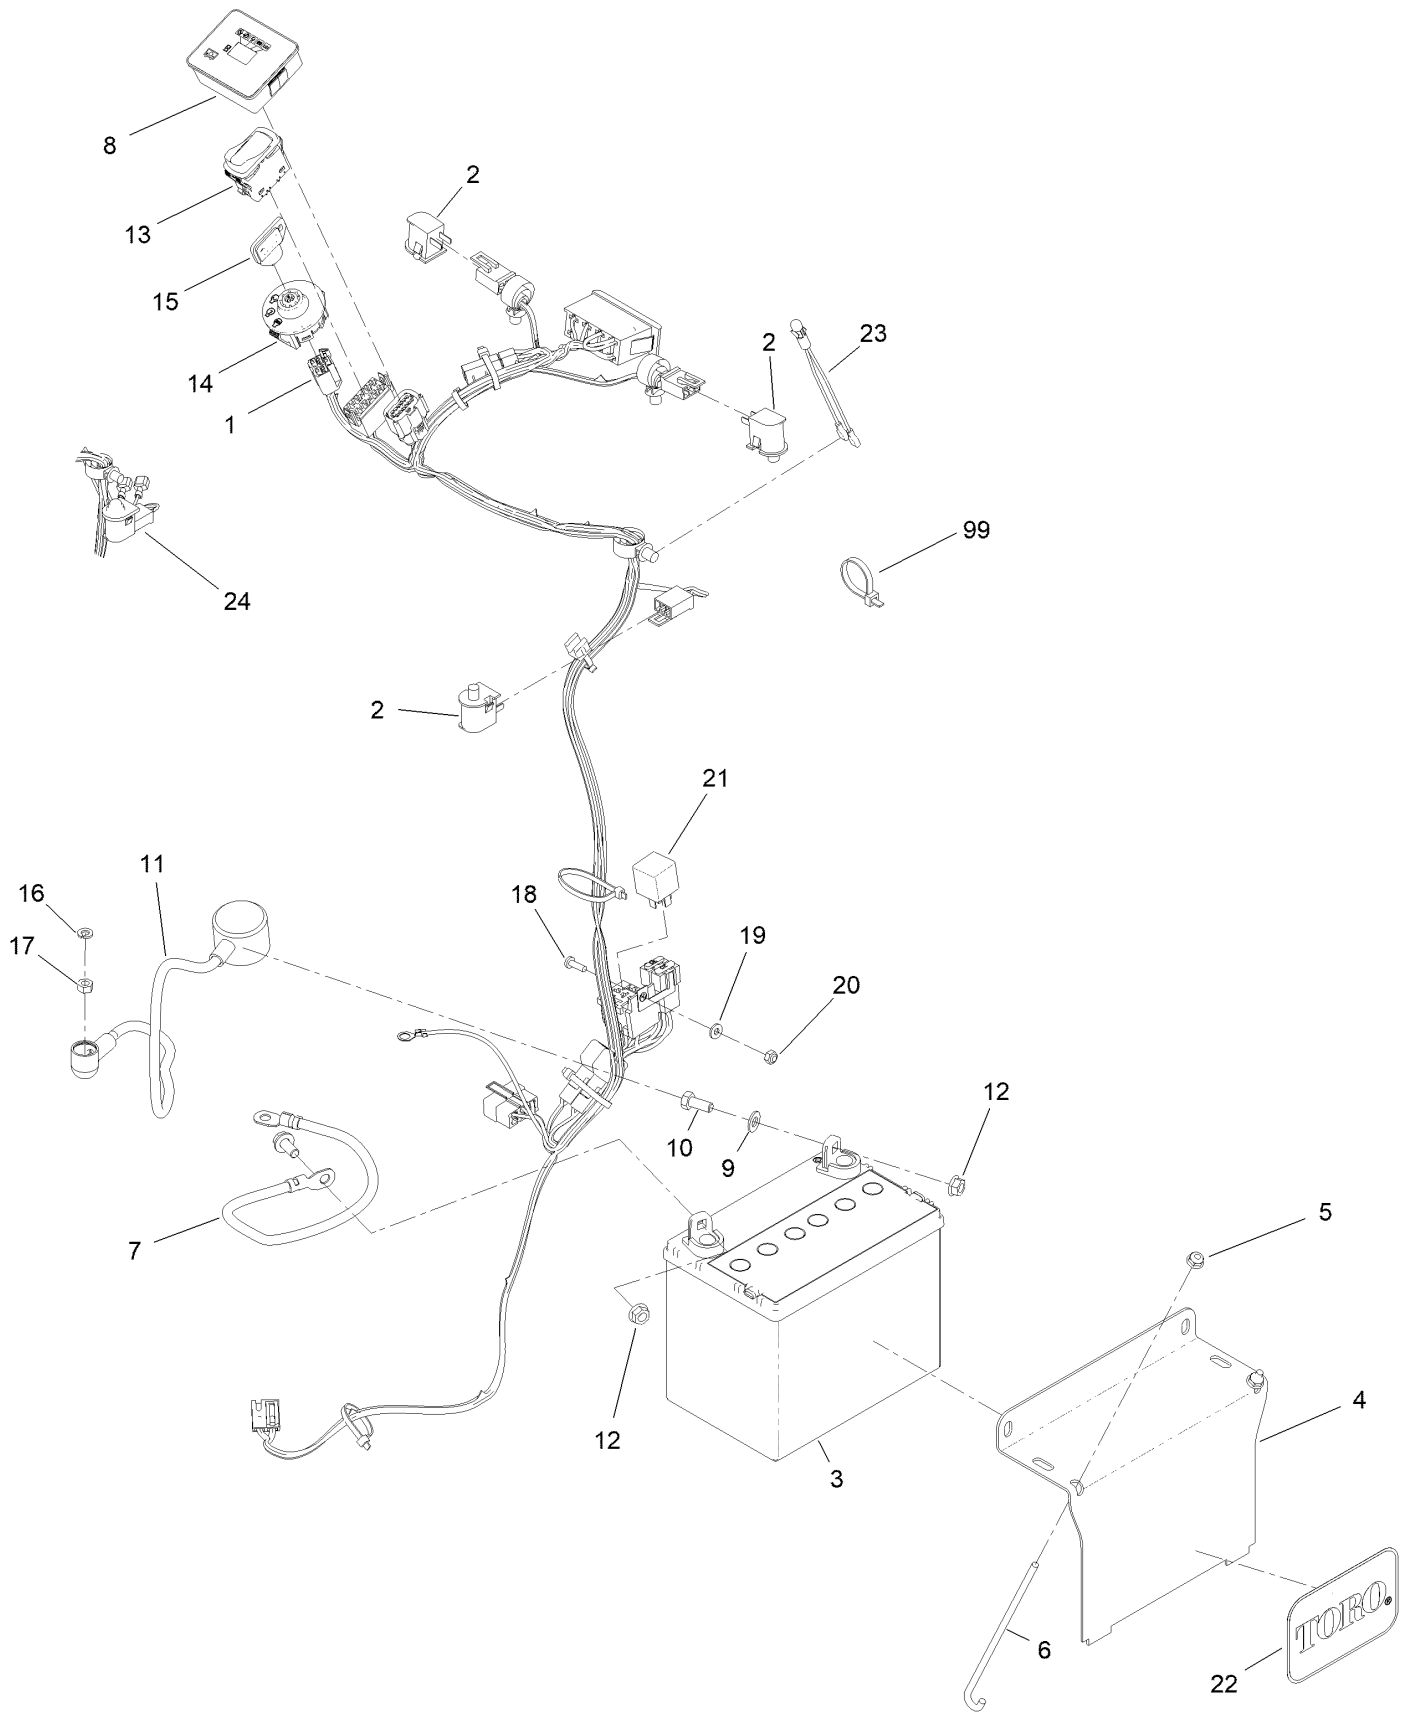

Wire Harness Assembly

Wire Harness Assembly (continued)

<i>Ref.</i>	<i>Part Number</i>	<i>Qty.</i>	<i>Description</i>	<i>Ref.</i>	<i>Part Number</i>	<i>Qty.</i>	<i>Description</i>
1	138-8899	1	Harness-Wire, Grandstand	14	137-4101	1	Switch-Ignition
2	82-2190	2	Switch-Bail	15	63-8360	1	Key-Ignition
3	104-8162	1	Battery	16	3253-3	1	Washer-Lock
4	130-6635-01	1	Bracket-Hold Down, Battery	17	3217-5	1	Nut-Hex
5	104-7201	2	Nut-HF, NI	18	3290-500	1	Screw-PPH
6	1-633651	2	Bolt-Holddown	19	3256-14	1	Washer-Flat
7	112-7063	1	Cable-Battery, Black	20	3296-2	1	Nut-Lock, NI
8	140-1884	1	Module-Meter, Hour	21	1-643275	1	Relay
9	3256-23	2	Washer-Plain	22	67-1300	1	Decal
10	322-3	2	Screw-HH	23	1-643267	1	Indicator-LED, Red
11	115-3864	1	Cable-Battery, Positive	24	133-4654	1	Switch-Plunger
12	109-5715	2	Nut-HHF, Smooth	99	3290-378	5	Tie-Cable
13	139-6367	1	Switch-Rocker, (On)-On-Off