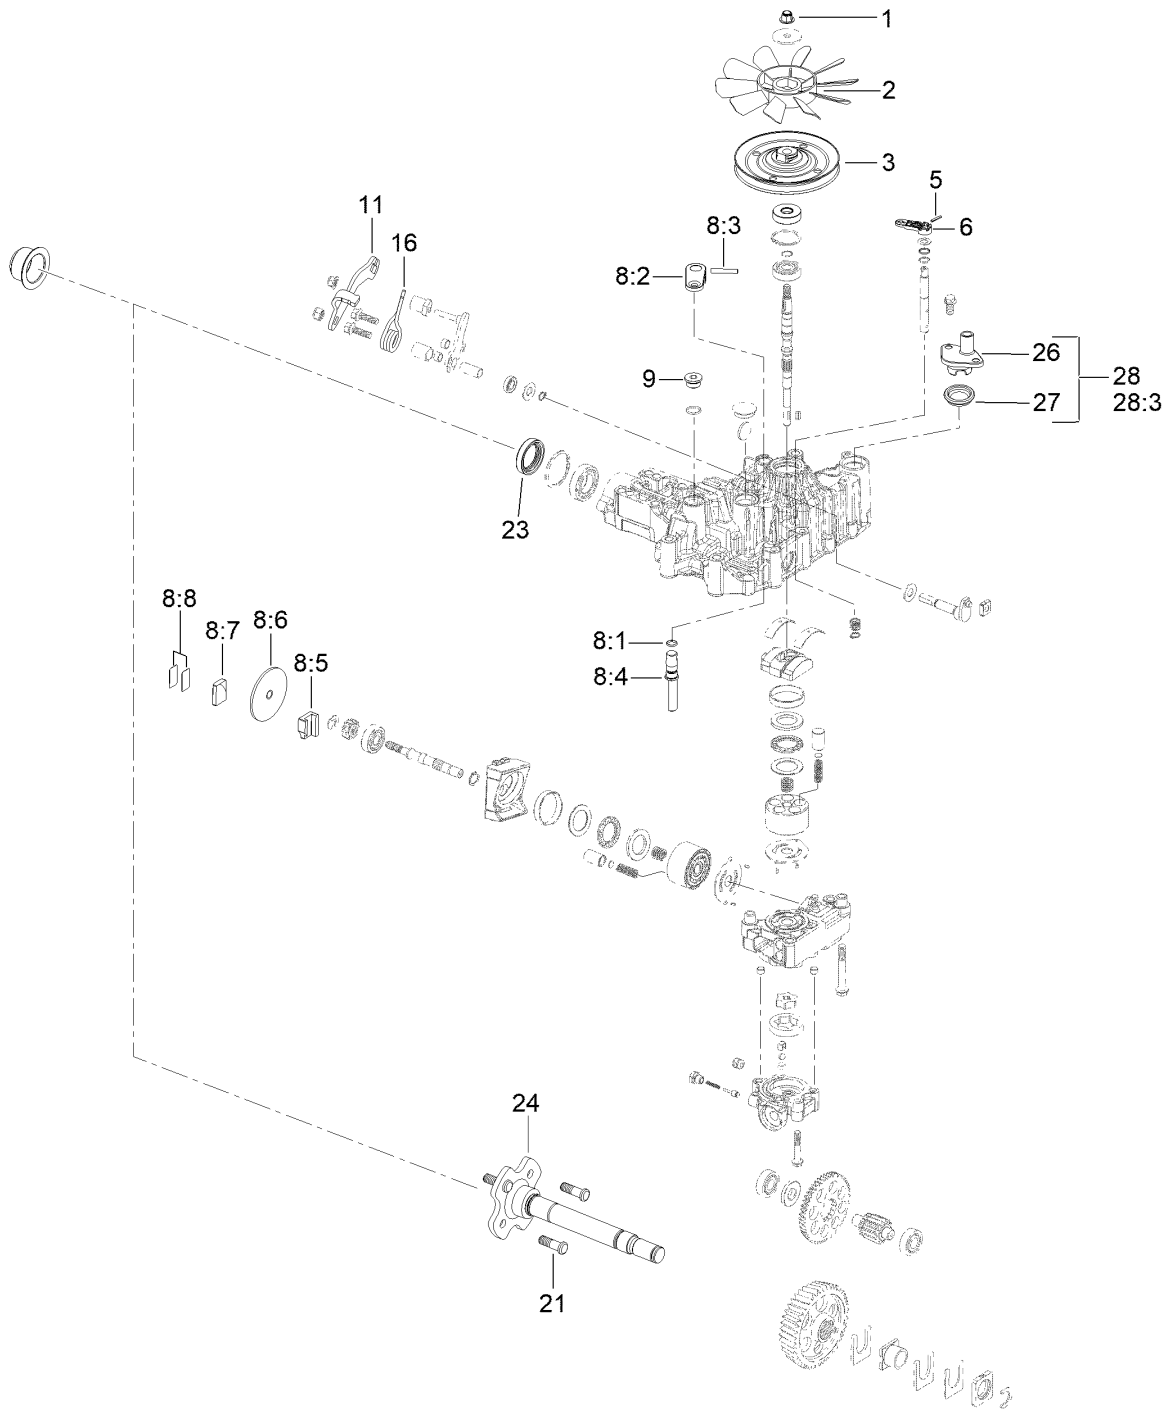

Ground Drive Assembly (continued)

<i>Ref.</i>	<i>Part Number</i>	<i>Qty.</i>	<i>Description</i>	<i>Ref.</i>	<i>Part Number</i>	<i>Qty.</i>	<i>Description</i>
1	138-5840	1	LH Accy Transmission	21	104-7201	3	Nut-HF, NI
2	138-5839	1	RH Transmission ASM	22		1	Gs Overflow Hose ASM ■
3	131-1131-03	1	Support-Transaxle	24	92-2379	1	Clamp-Hose
4	93-2569	4	Screw-HHF	25	131-7469	1	Rod-Bypass, RH
5	116-4701	16	Screw-HHF	26	131-7470	1	Rod-Bypass, LH
6	104-8301	18	Nut-HF, NI	27	108-2992	2	Pin-Hair
7	138-1108-03	1	Plate-Skid	28	32180-030	1	Clip-Tie
9	117-5351	1	Spacer	29	140-1886	2	Wheel And Tire ASM
10	1-413088	1	Bushing-Lever, Lift	29:1	140-1887	1	Rim-8 Inch Black
11	131-1175	1	Arm-Idler	29:2	120-6466	1	Tire
12	114-0463	2	Washer-Friction, Composite	29:3	232-27	1	Stem-Valve
13	110-9981	1	Washer-Plain	30	242-50	8	Nut-Lug
14	3234-39	1	Screw-HHF	31	132-7584	2	Spacer-Hex
15	93-1622	1	Pulley-Idler	32	104-8300	2	Nut-HF, NI
16	3231-4	1	Screw-CARR	33	3290-250	2	Pin-Cotter
17	138-1104	1	Spring-Extension	34	2412-129	2	Clamp-Hose
18	131-1124	1	Belt-V	35	3290-378	1	Tie-Cable
19	132-1135	1	Tank-HYD	36	136-1290	2	Fitting-Elbow 90
19:2	133-8677	1	Cap-Vented	37	83-2080	1	Hose-Valve, Tank
19:5	140-9463	1	Strainer-Neck, Removable ●	38	133-0223	1	Hose-Fuel
20	3229-25	3	Screw-CARR	39	110-3257	1	Hose-Fuel

● Not illustrated

■ Not serviced separately

LH Transmission Assembly No. 138-5840

8 = Items Included in RH Brake Kit