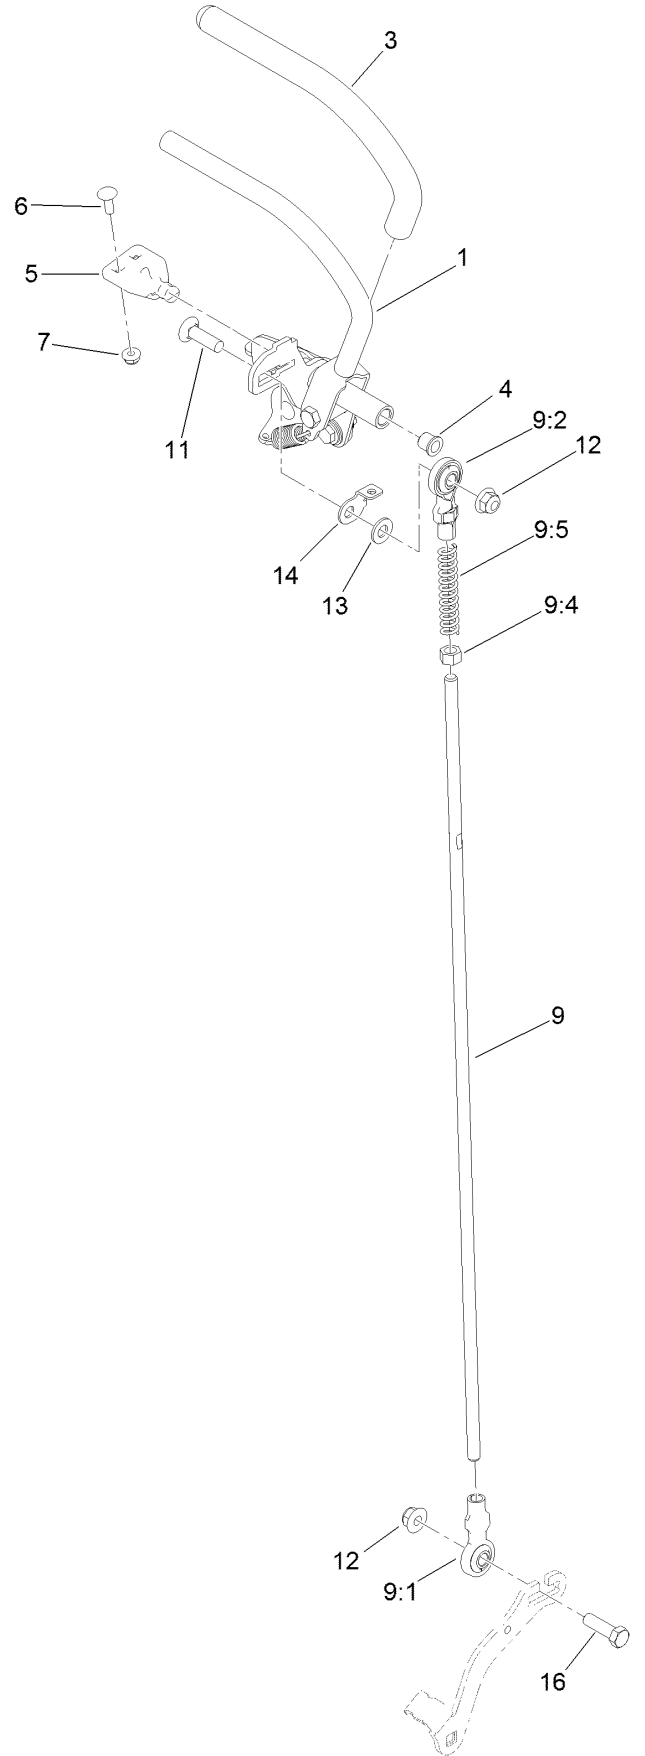

Motion Control Assembly

Motion Control Assembly (continued)

<i>Ref.</i>	<i>Part Number</i>	<i>Qty.</i>	<i>Description</i>	<i>Ref.</i>	<i>Part Number</i>	<i>Qty.</i>	<i>Description</i>
1	132-5157	1	LH Control Handle ASM	9:5	1-603807	1	Spring-Return, Neutral
2	132-5158	1	RH Control Handle ASM	10	138-4620	1	RH Control Rod ASM
3	119-0222	2	Grip	10:1	138-4647	1	Ball Joint-LH
4	103-9928	2	Bearing	10:2	138-4648	1	Ball Joint-RH
5	120-3288	1	Tab-Pivot, LH	10:4	3219-3	1	Nut-Hex
6	3229-1	4	Screw-CARR	11	3231-28	2	Screw-CARR
7	104-7201	6	Nut-HF, NI	12	104-8301	4	Nut-HF, NI
8	120-3287	1	Tab-Pivot, RH	13	3256-24	2	Washer-Plain
9	138-4619	1	LH Control Rod ASM	14	132-7538	1	Bracket-Adjustment, Speed
9:1	138-4647	1	Ball Joint-LH	15	126-1499	2	Cam
9:2	138-4648	1	Ball Joint-RH	16	323-7	2	Screw-HH
9:4	3219-3	1	Nut-Hex