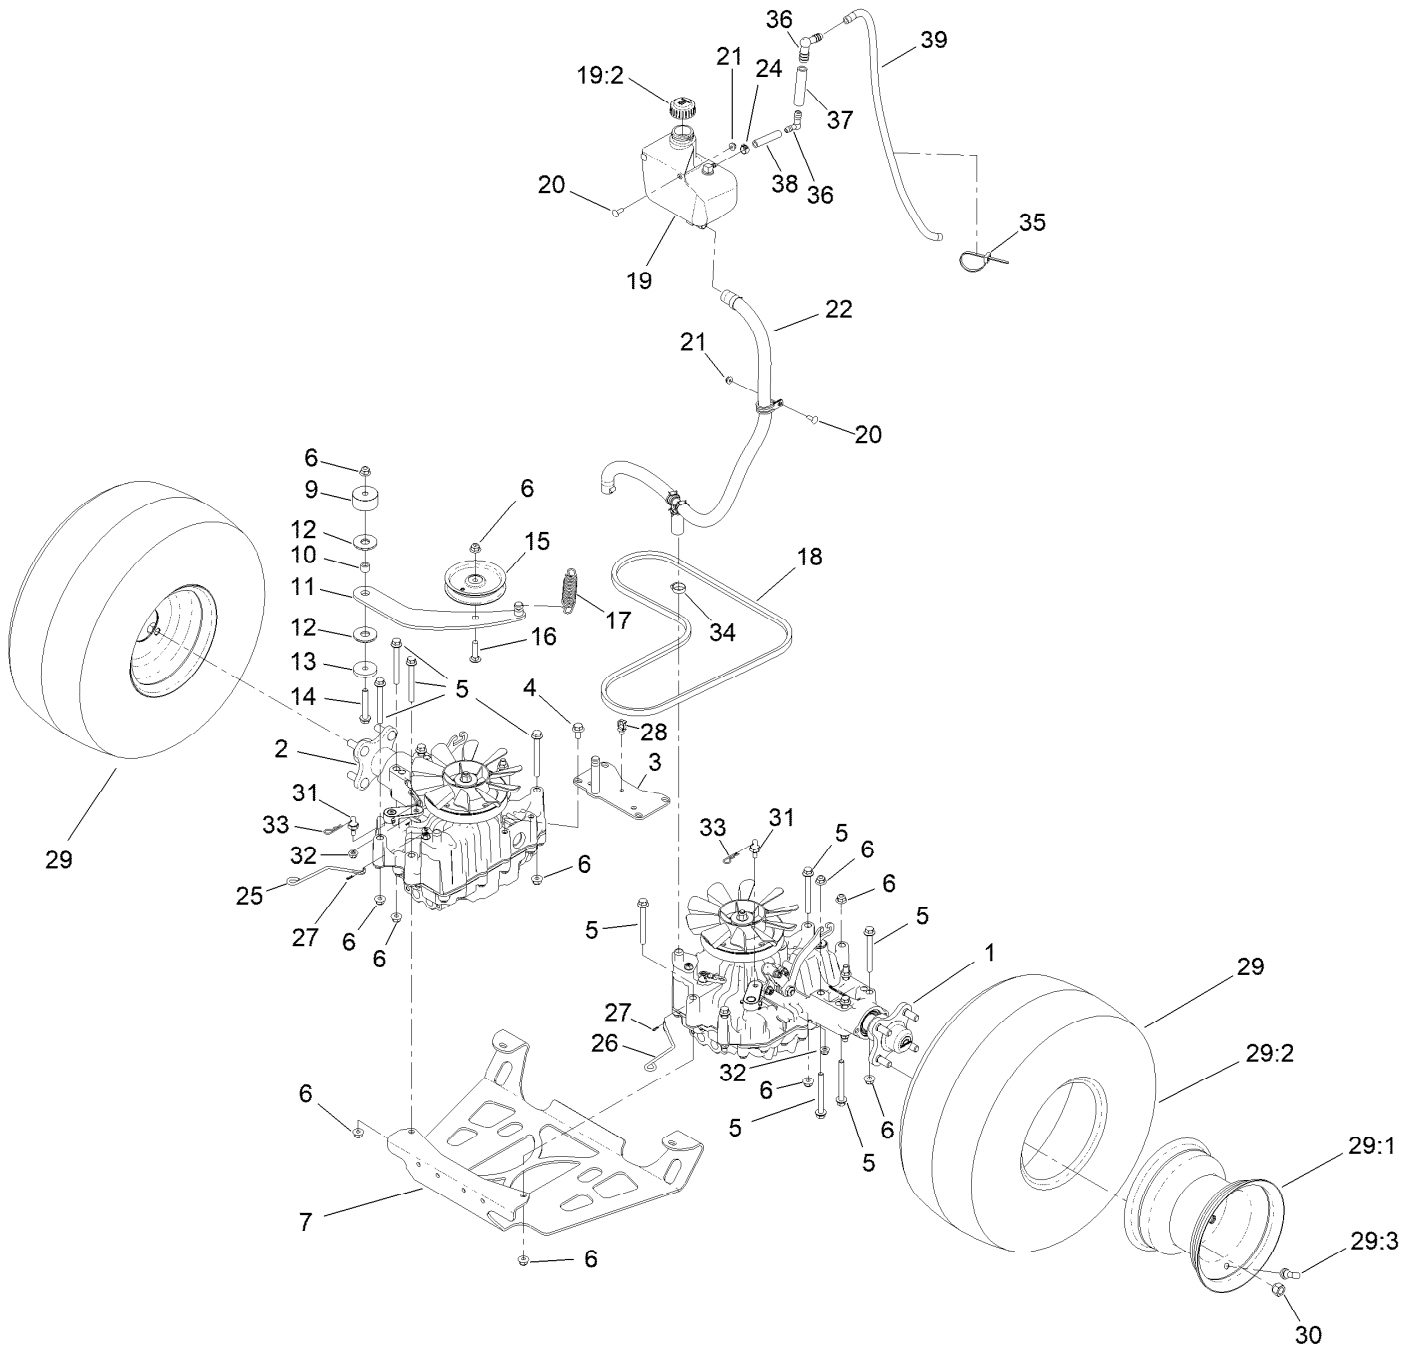

Deflector Assembly No. 120-2451 (continued)

<i>Ref.</i>	<i>Part Number</i>	<i>Qty.</i>	<i>Description</i>	<i>Ref.</i>	<i>Part Number</i>	<i>Qty.</i>	<i>Description</i>
1	3231-4	4	Screw-CARR	5	108-4059-01	1	Plate-Hinge, Rear
2	106-3246-01	1	Deflector	6	106-3253-01	1	Plate-Hinge, Front
3	106-3248-03	1	Strap-Discharge	7	104-8301	4	Nut-HF, NI
4	110-0759	1	Deflector-Rubber				

Ground Drive Assembly