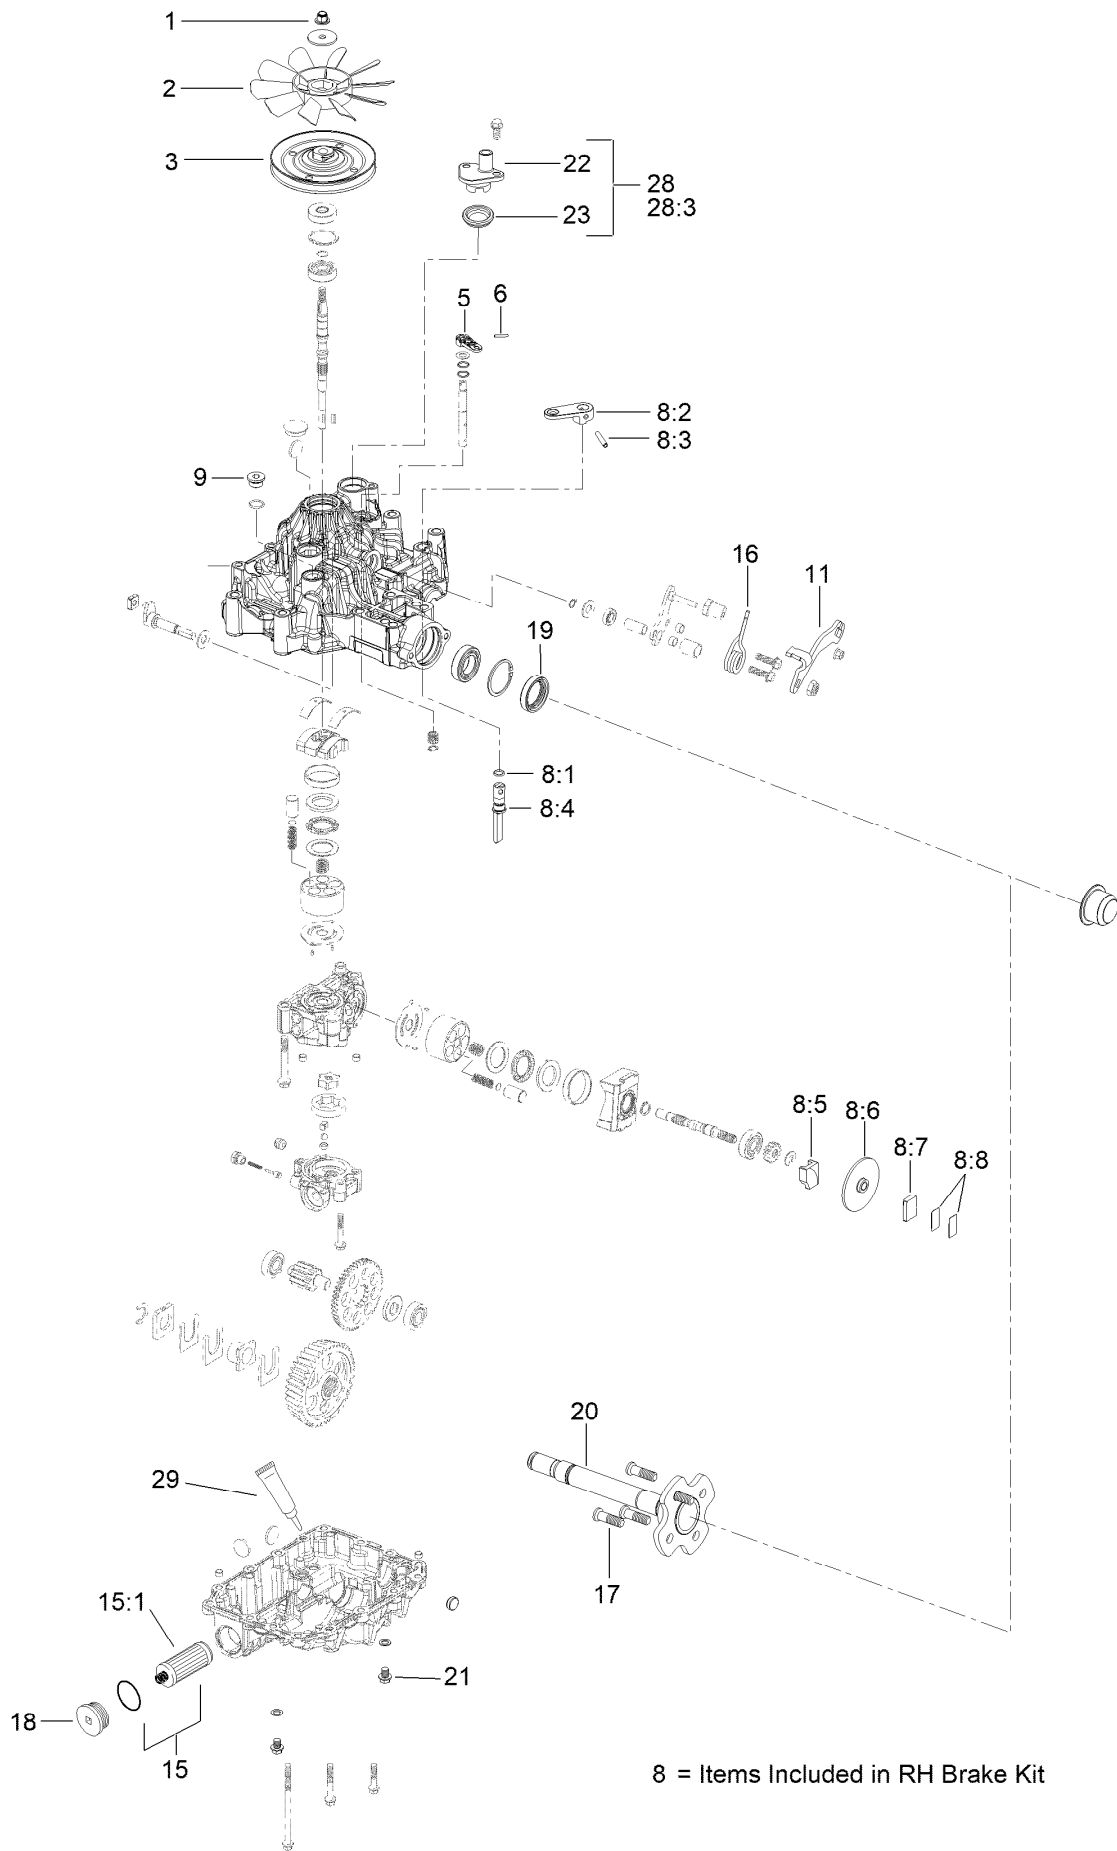

RH Transmission Assembly No. 138-5839