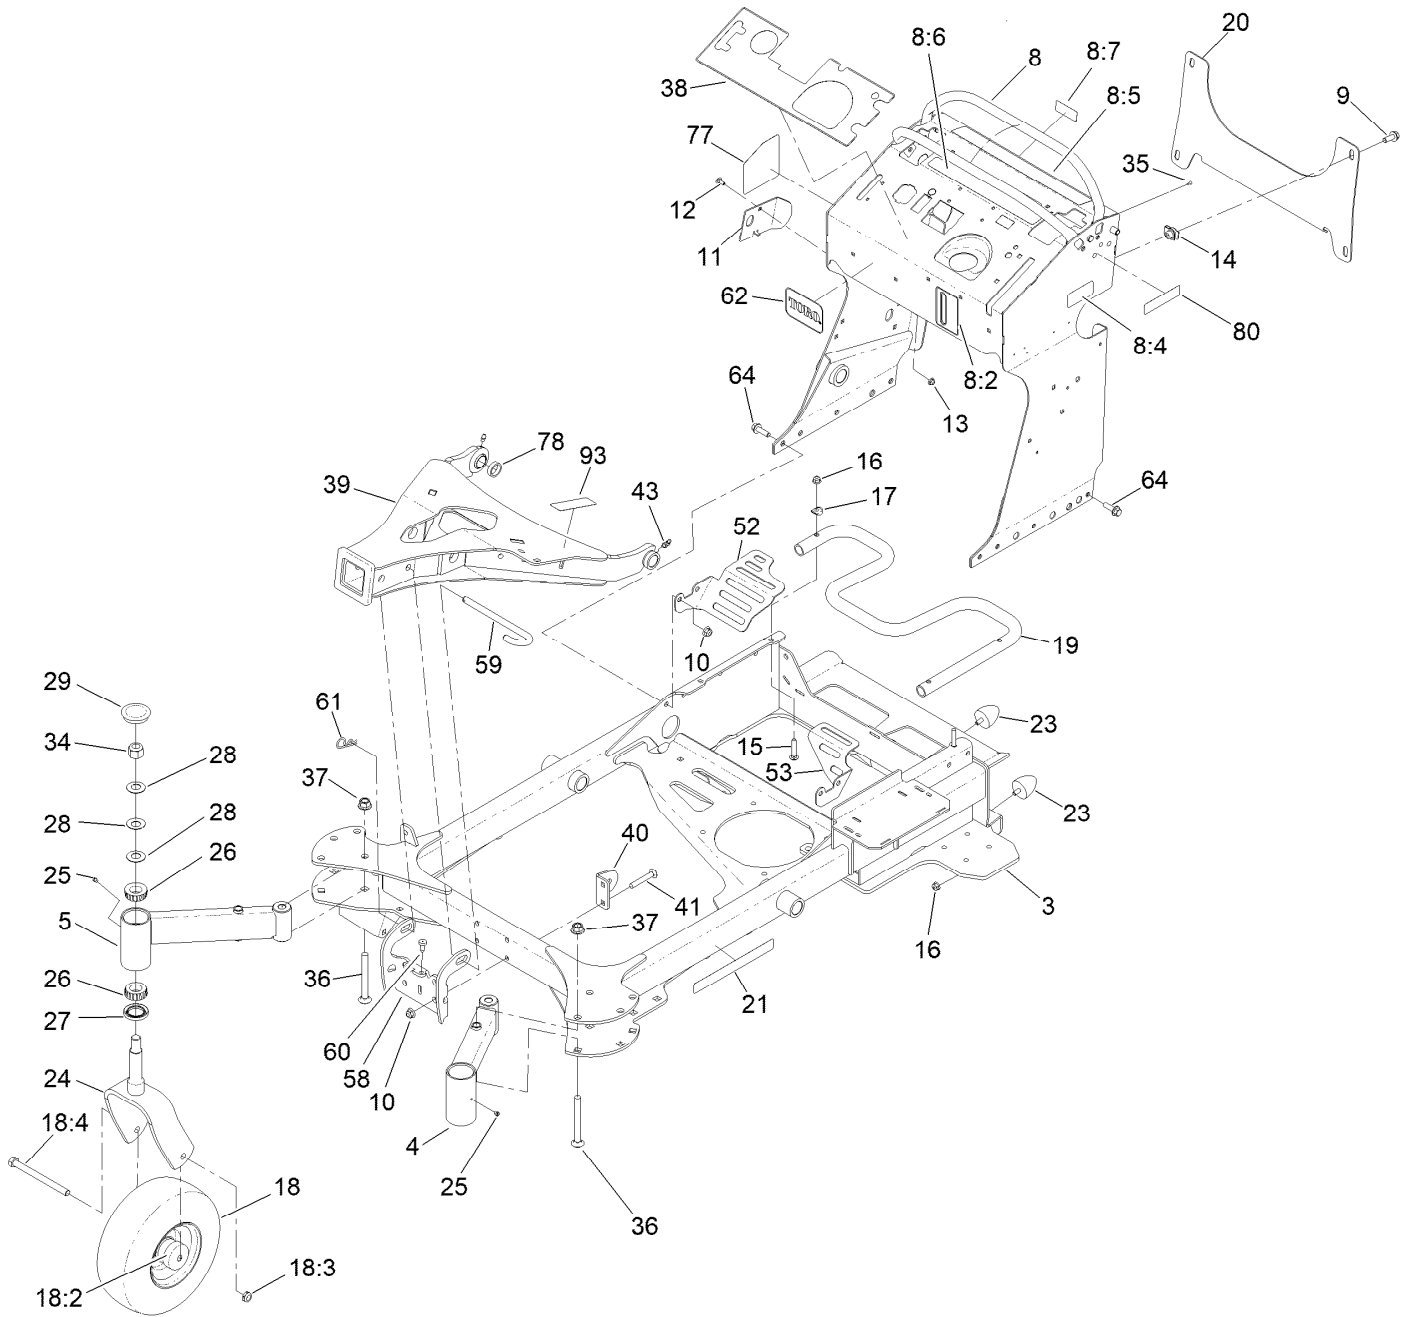

Frame Assembly

Frame Assembly (continued)

<i>Ref.</i>	<i>Part Number</i>	<i>Qty.</i>	<i>Description</i>	<i>Ref.</i>	<i>Part Number</i>	<i>Qty.</i>	<i>Description</i>
3	131-1510-01	1	Frame	25	1-811010	2	Plug
4	131-1521-01	1	Tube-Castor, Short	26	1-543509	4	Bearing-Roller, Tapered
5	131-1522-01	1	Tube-Castor, Long	27	116-5647	2	Seal-Grease
8	140-4283	1	Tower Decal ASM	28	1-633508	6	Washer-Bellville
8:2	131-3524	1	Decal-Level, Oil	29	103-4882	2	Cap-Grease
8:4	116-8775	1	Decal-Fill, Fuel	34	3296-51	2	Nut-Lock, NI
8:5	139-2878	1	Decal-Warning	35	3290-271	2	Rivet-Pop
8:6	131-3526	1	Decal-Controls	36	3233-7	4	Screw-CARR
8:7	131-3528	1	Decal-Fuse	37	99-5107	4	Nut-Lock
9	3234-42	4	Screw-HHF	38	140-4260	1	Decal, Multi-Force
10	104-8301	12	Nut-HF, NI	39	133-4662-03	1	A-Frame
11	131-7455	1	Plate-Striker	40	127-0649-01	2	Bracket-Cylinder
12	3229-11	1	Screw-CARR	41	3231-44	4	Screw-CARR
13	104-7201	1	Nut-HF, NI	43	302-40	1	Fitting-Grease, 90 DEG
14	105-4886	4	Nut-Tinnerman	52	132-7578-01	1	Guard-Fan, RH
15	3230-5	3	Bolt-CARR	53	132-7598-01	1	Guard-Fan, LH
16	104-8300	7	Nut-HF, NI	58	133-5320-01	1	Bracket-Lock
17	107-3844	3	Washer	59	133-2021	1	Pin-Hitch
18	140-5485	2	Mf Wheel Tire Bearing ASM	60	87-8460	2	Bumper-Rubber
18:2	103-2768	2	Guard-Seal	61	92-2762	1	Pin-Hair
18:3	3296-45	1	Nut-Hex	62	126-5060	1	Decal-Logo, Toro
18:4	325-20	1	Screw-HH	64	119-4061	8	Screw-HHF
19	132-5161-01	1	Tube-Mount, Fuel Tank	77	133-4648	1	Decal Service-Multiforce
20	132-1145-03	1	Bracket-Cross	78	116-6758	1	Spacer
21	117-3591	2	Decal-Commercial	80	133-8062	1	Decal-Spark Arrestor
23	114-1926	4	Bumper-Rubber	93	115-4855	1	Decal-Caution
24	147-6343-01	2	Caster Fork ASM [red]