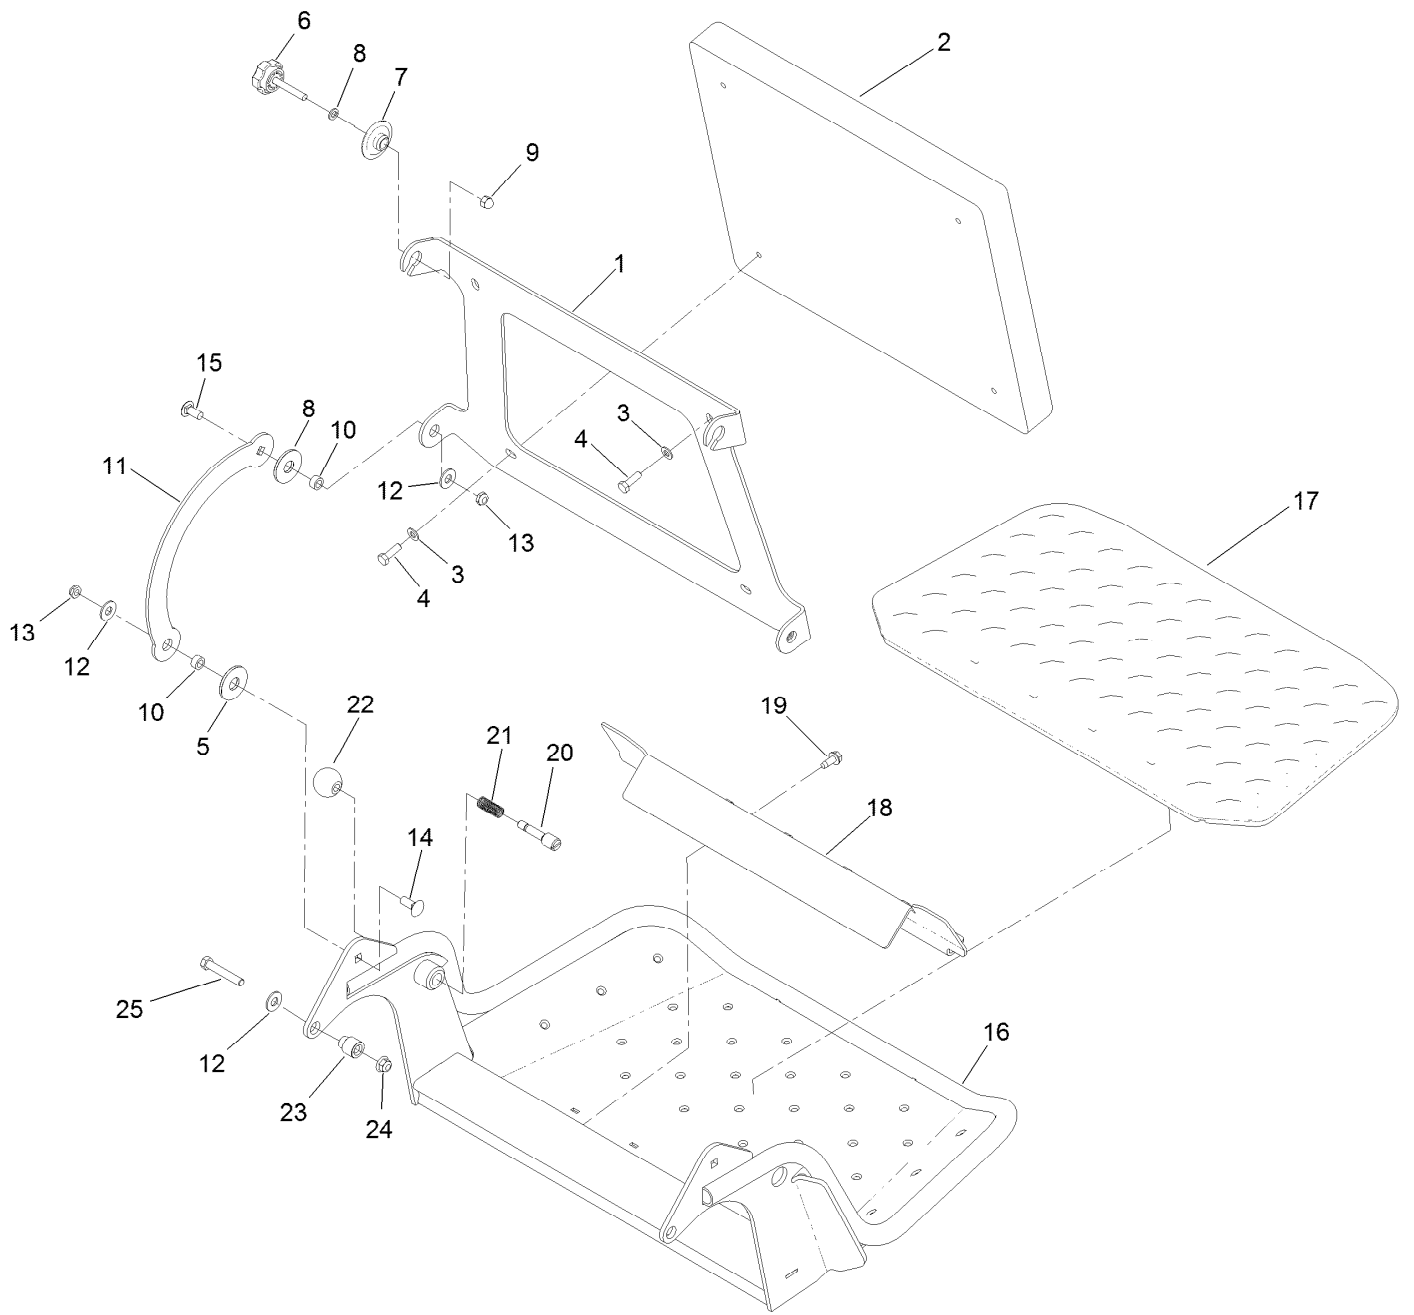

Platform Assembly

Platform Assembly (continued)

<i>Ref.</i>	<i>Part Number</i>	<i>Qty.</i>	<i>Description</i>	<i>Ref.</i>	<i>Part Number</i>	<i>Qty.</i>	<i>Description</i>
1	120-8499-03	1	Hinge-Pad	14	3231-2	2	Bolt-CARR
2	117-9739	1	Pad-Cushion	15	3231-27	2	Screw-CARR
3	3256-23	4	Washer-Plain	16	161-6796-01	1	Platform ASM [red]
4	121-7999	4	Screw-HH, Patch	17	126-7157	1	Mat-Platform
5	114-0463	4	Washer-Friction, Composite	18	3345-771	1	Shield Clamp Kit
6	133-1426	2	Knob	19	32144-70	2	Screw-HWHTF
7	116-2886	2	Slide-Bushing	20	119-8650	1	Pin-Latch
8	3253-4	2	Washer-Lock	21	114-5348	1	Spring
9	137-4808	2	Nut-Acorn	22	1-603175	1	Knob-Ball
10	111044	4	Spacer	23	132-7583	2	Bushing-Flanged
11	114-1915-01	2	Link-Pad	24	104-8301	2	Nut-HF, NI
12	3256-4	6	Washer-Flat	25	323-45	2	Screw-HH
13	3296-59	4	Nut-Lock, NI