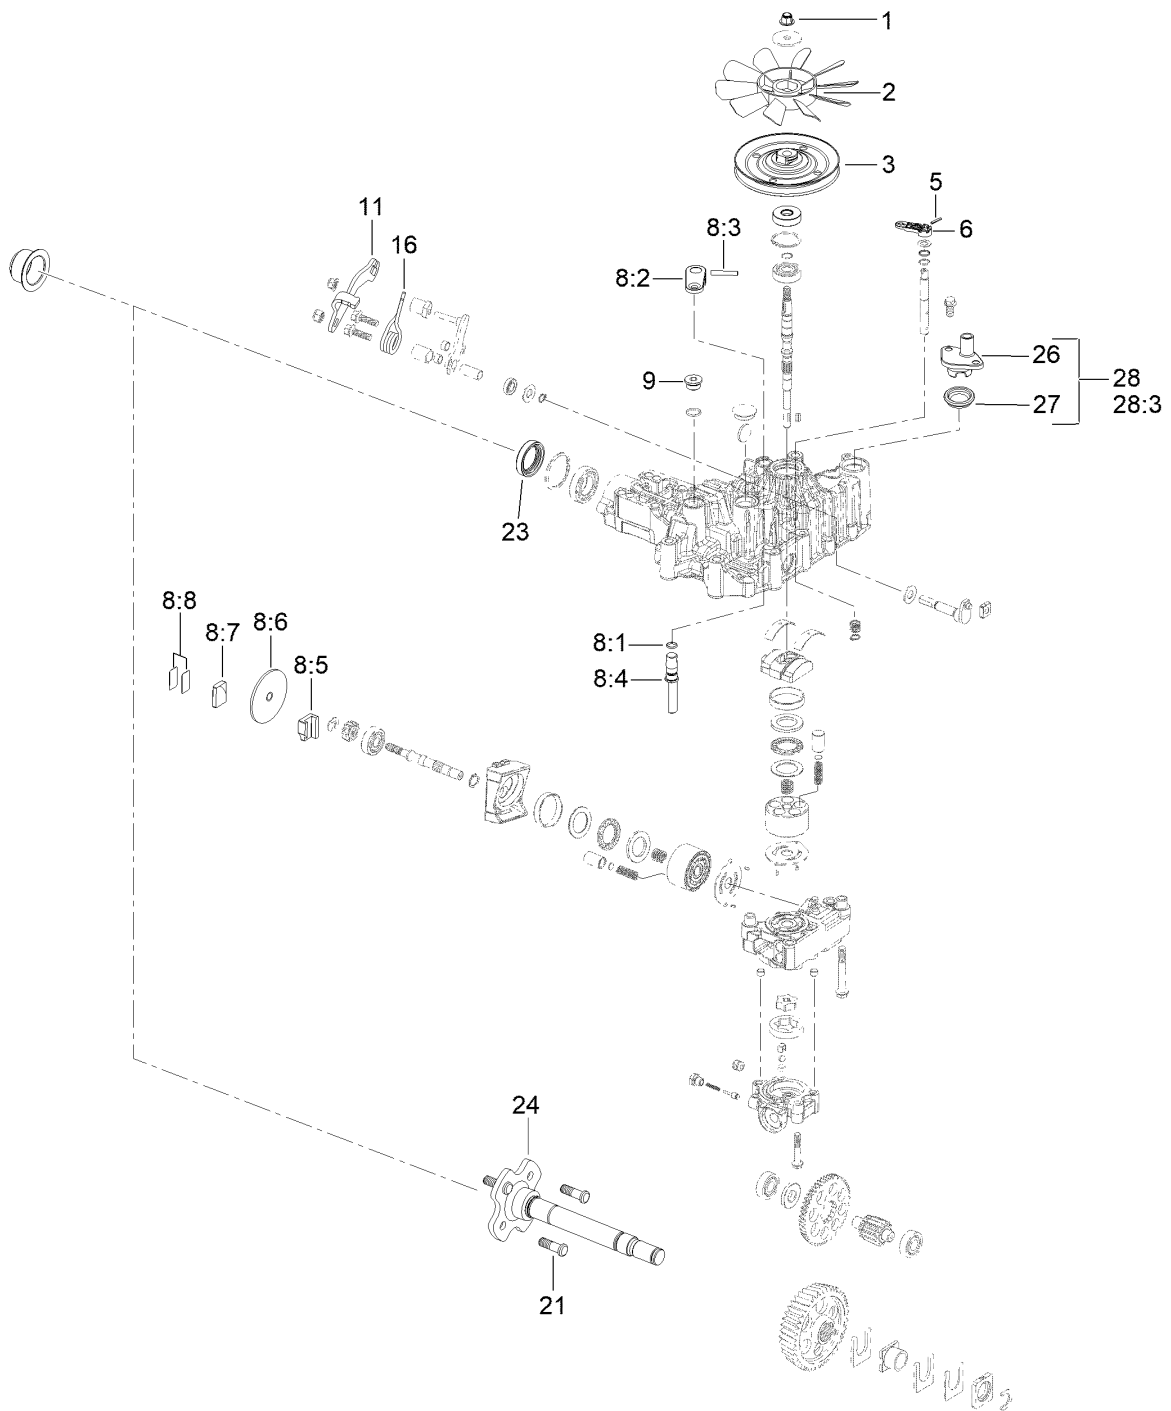

Ground Drive Assembly (continued)

<i>Ref.</i>	<i>Part Number</i>	<i>Qty.</i>	<i>Description</i>	<i>Ref.</i>	<i>Part Number</i>	<i>Qty.</i>	<i>Description</i>
1	138-5840	1	LH Accy Transmission	21	104-7201	3	Nut-HF, NI
2	138-5839	1	RH Transmission ASM	22		1	Gs Overflow Hose ASM ■
3	131-1131-03	1	Support-Transaxle	24	92-2379	1	Clamp-Hose
4	93-2569	4	Screw-HHF	25	131-7469	1	Rod-Bypass, RH
5	116-4701	16	Screw-HHF	26	131-7470	1	Rod-Bypass, LH
6	104-8301	18	Nut-HF, NI	27	108-2992	2	Pin-Hair
7	138-1108-03	1	Plate-Skid	28	32180-030	1	Clip-Tie
9	117-5351	1	Spacer	29	140-1886	2	Wheel And Tire ASM
10	1-413088	1	Bushing-Lever, Lift	29:1	140-1887	1	Rim-8 Inch Black
11	131-1175	1	Arm-Idler	29:2	120-6466	1	Tire
12	114-0463	2	Washer-Friction, Composite	29:3	232-27	1	Stem-Valve
13	110-9981	1	Washer-Plain	30	242-50	8	Nut-Lug
14	3234-39	1	Screw-HHF	31	132-7584	2	Spacer-Hex
15	93-1622	1	Pulley-Idler	32	104-8300	2	Nut-HF, NI
16	3231-4	1	Screw-CARR	33	3290-250	2	Pin-Cotter
17	138-1104	1	Spring-Extension	34	2412-129	2	Clamp-Hose
18	131-1124	1	Belt-V	35	3290-378	1	Tie-Cable
19	132-1135	1	Tank-HYD	36	136-1290	2	Fitting-Elbow 90
19:2	133-8677	1	Cap-Vented	37	83-2080	1	Hose-Valve, Tank
19:5	140-9463	1	Strainer-Neck, Removable ●	38	133-0223	1	Hose-Fuel
20	3229-25	3	Screw-CARR	39	110-3257	1	Hose-Fuel

● Not illustrated

■ Not serviced separately

LH Transmission Assembly No. 138-5840

8 = Items Included in RH Brake Kit