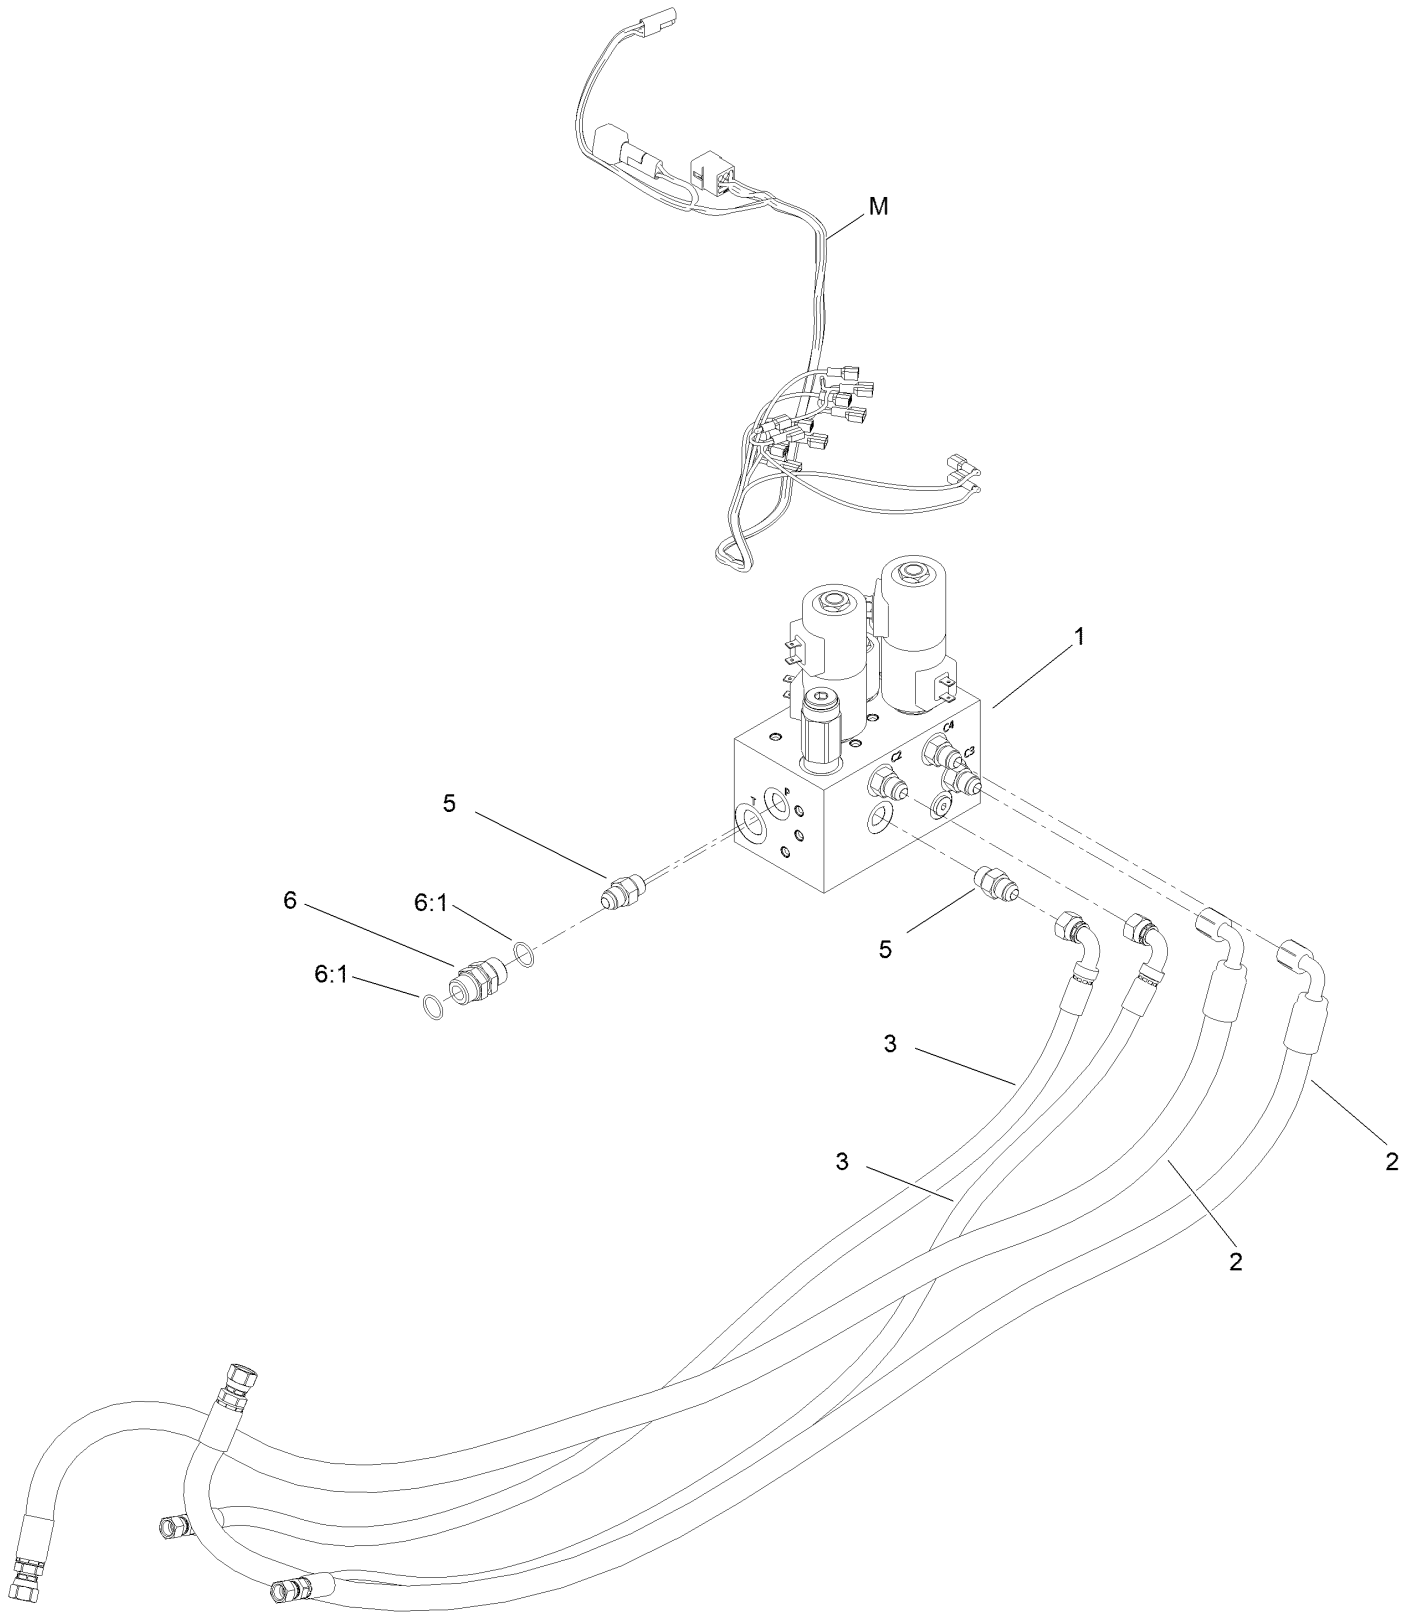

Low Flow Manifold Assembly

Low Flow Manifold Assembly (continued)

<i>Ref.</i>	<i>Part Number</i>	<i>Qty.</i>	<i>Description</i>	<i>Ref.</i>	<i>Part Number</i>	<i>Qty.</i>	<i>Description</i>
1	147-0211	1	Manifold, Gs Low Flow	5	HYD13932	5	Fitting-Straight
2	HYD13940	2	Hose,3/8FJIC X 3/8FJIC90 X 50	6	95-3209	1	Fitting-Thread, Straight
3	HYD13939	2	Hose,1/4FJIC X 3/8FJIC90 X 37	6:1	237-79	2	O-Ring
				M	MSC13819	1	Control Harness, Grandstand