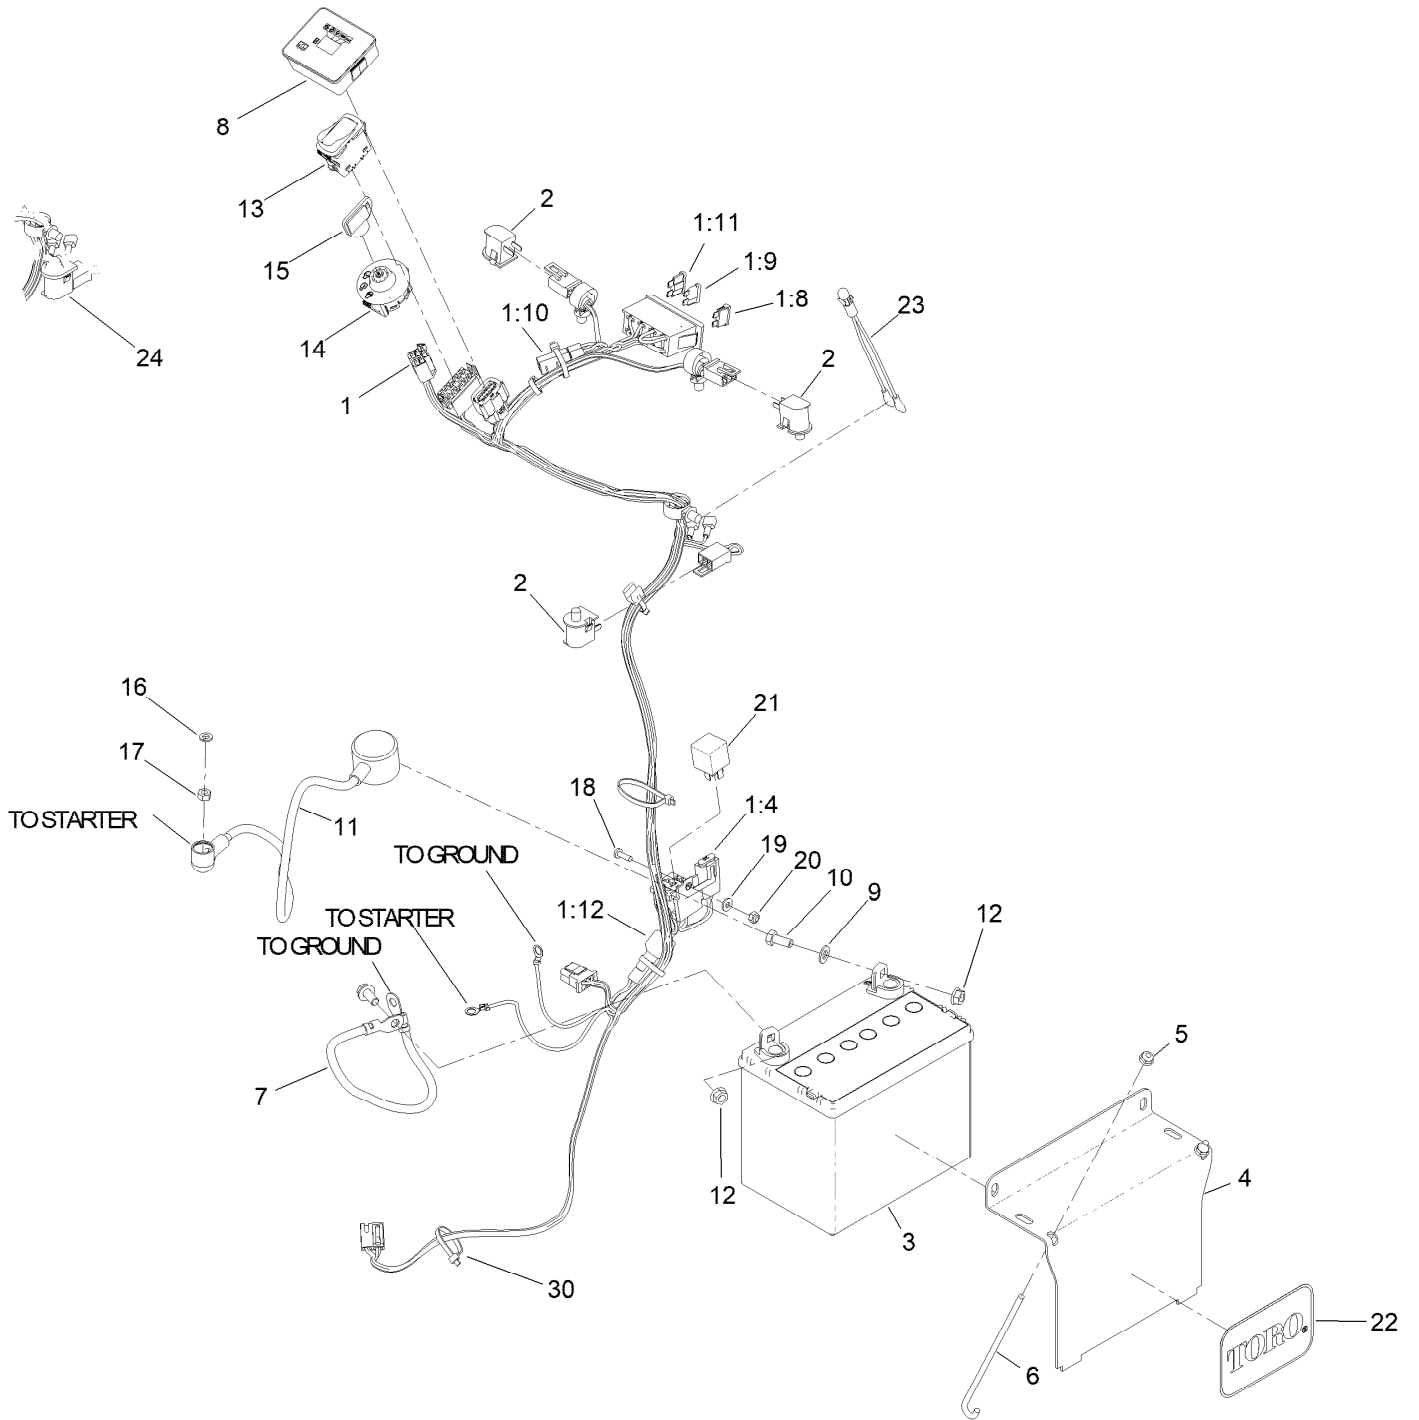

Electrical Assembly

Electrical Assembly (continued)

<i>Ref.</i>	<i>Part Number</i>	<i>Qty.</i>	<i>Description</i>	<i>Ref.</i>	<i>Part Number</i>	<i>Qty.</i>	<i>Description</i>
1	145-3551	1	Harness-Wire, Grandstand	11	115-3864	1	Cable-Battery, Positive
1:4	109101	1	Fuse-Blade, 20 Amp	12	109-5715	2	Nut-HHF, Smooth
1:8	109355	2	Fuse-Blade, 15 Amp	13	139-6367	1	Switch-Rocker, (On)-On-Off
1:9	218-578	1	Fuse-Blade, 10 Amp	14	137-4101	1	Switch-Ignition
1:10	116-0053	2	Cap-Plug	15	63-8360	1	Key-Ignition
1:11	110928	1	Fuse-Blade, 5 Amp	16	3253-3	1	Washer-Lock
1:12	103-3895	1	Diode	17	3217-5	1	Nut-Hex
2	82-2190	2	Switch-Bail	18	3290-500	1	Screw-PPH
3	104-8162	1	Battery	19	3256-14	1	Washer-Flat
4	130-6635-01	1	Bracket-Hold Down, Battery	20	3296-2	1	Nut-Lock, NI
5	104-7201	2	Nut-HF, NI	21	1-643275	1	Relay
6	1-633651	2	Bolt-Holddown	22	67-1300	1	Decal
7	112-7063	1	Cable-Battery, Black	23	1-643267	1	Indicator-LED, Red
8	140-1884	1	Module-Meter, Hour	24	133-4654	1	Switch-Plunger
9	3256-23	2	Washer-Plain	30	3290-378	2	Tie-Cable
10	322-3	2	Screw-HH