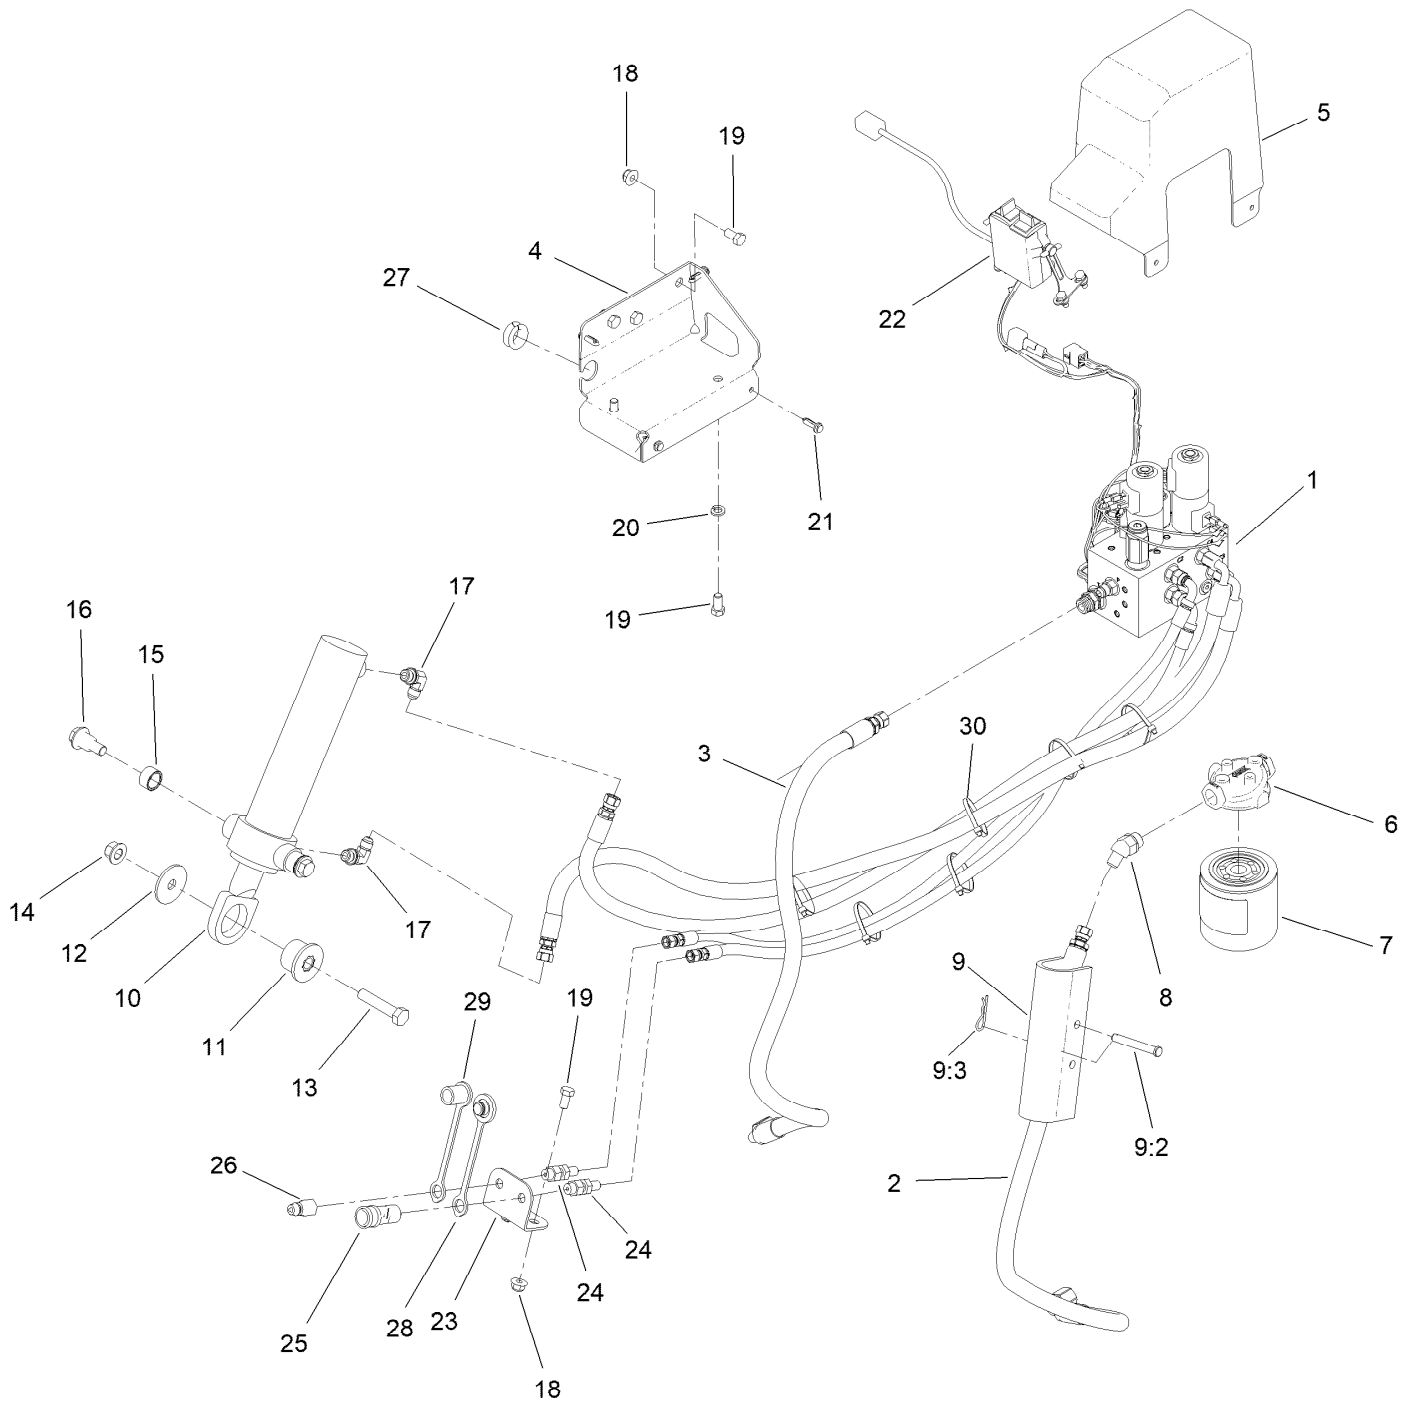

Low Flow Hydraulics Assembly

Low Flow Hydraulics Assembly (continued)

<i>Ref.</i>	<i>Part Number</i>	<i>Qty.</i>	<i>Description</i>	<i>Ref.</i>	<i>Part Number</i>	<i>Qty.</i>	<i>Description</i>
1		1	Low Flow Manifold ASM ●	15	HDW13948	2	Bushing,.75X.75
2	HYD13937	1	Hose,1/2FORF 90 Short X 3/8FJIC X 38	16	HDW13947	2	Bolt,Shoulder,Pivot
3	HYD13938	1	Hose,1/2FORF 90 Short X 3/8FJIC X 45	17	HYD13925	2	Fitting,90,6-MORB X 6-M37JIC
4	HYD13942-03	1	Bracket,HYD MAN,Grandstand	18	104-8301	5	Nut-HF, NI
5	HYD13941	1	Cover,Manifold,Grandstand	19	323-4	7	Screw-HH
6	HYD14087	1	Grandstand,Head,Filter,-08ORB	20	3253-21	2	Washer-Lock
7	HYD14155	1	Filter,Winter,Spin-On,Grandstand	21	HDW17303	4	Tuflok Rivet
8	HYD14086	1	Fitting, 45, 8-MORB X 6-M37JIC	22		1	Controler Kit, Mf Low Flow ●
9	137-4106	1	Lift Cylinder Lock Kit	23	HYD13943-03	1	Mounting Bracket,Bulkhead
9:2	283-52	1	Pin-Clevis	24	HYD13159	2	Fitting,Bulkhead,1/4MJIC X 1/4MNPT
9:3	3290-467	1	Pin-Hair	25	HYD13160	1	Fitting,Quick Connect,Female,1/4FNPT
10	HYD13944	1	Cylinder,Lift,2X8	26	HYD13161	1	Fitting,Quick Connect,Male,1/4FNPT
11	MSC13350	1	Bushing Assy,Lift Cylinder,Grandstand	27	TGS05834	1	Grommet,3/4ID X 1OD X 1/4Groove, TGS
12	55-7960	1	Washer-Large	28	353-984	1	Plug-Dust
13	325-10	1	Screw-HH	29	353-985	1	Cap-Dust
14	99-5107	1	Nut-Lock	30	3290-378	7	Tie-Cable

● Not serviced separately