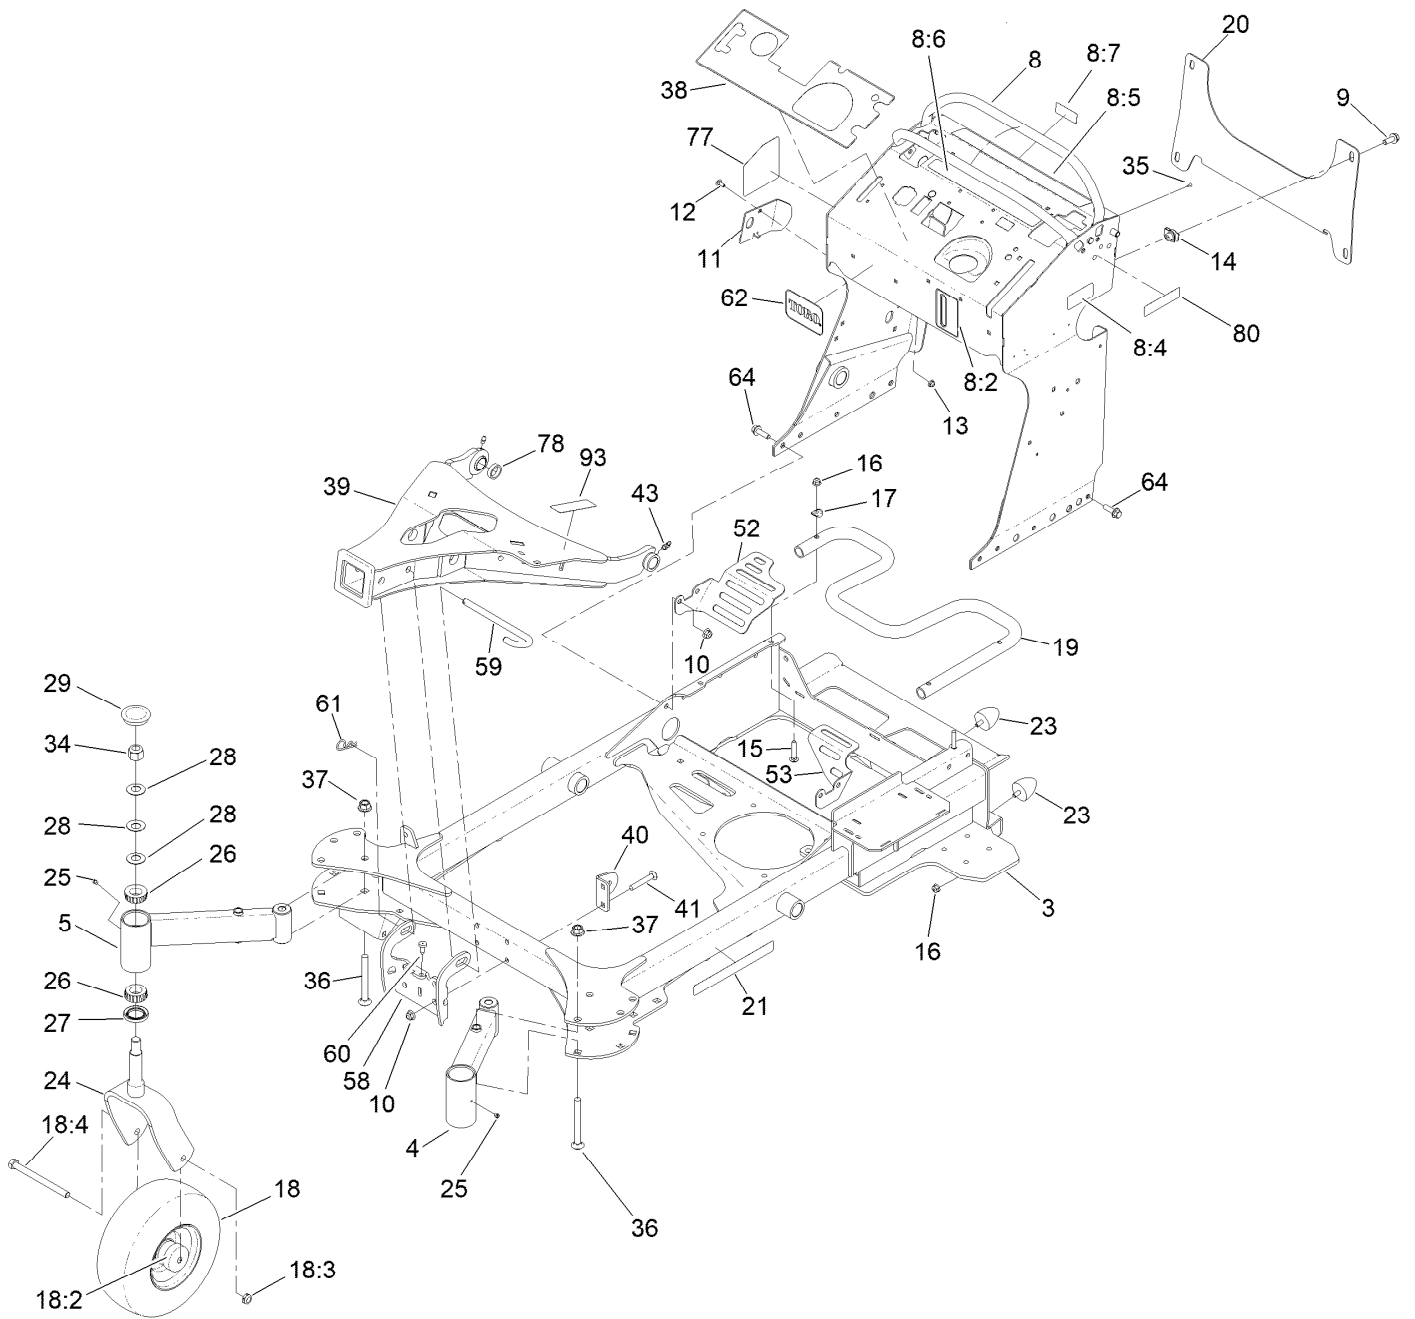

Frame Assembly

Frame Assembly (continued)

<i>Ref.</i>	<i>Part Number</i>	<i>Qty.</i>	<i>Description</i>	<i>Ref.</i>	<i>Part Number</i>	<i>Qty.</i>	<i>Description</i>
3	131-1510-01	1	Frame	25	1-811010	2	Plug
4	131-1521-01	1	Tube-Castor, Short	26	1-543509	4	Bearing-Roller, Tapered
5	131-1522-01	1	Tube-Castor, Long	27	116-5647	2	Seal-Grease
8	140-4283	1	Tower Decal ASM	28	1-633508	6	Washer-Bellville
8:2	147-7921	1	Decal-Oil Level	29	103-4882	2	Cap-Grease
8:4	116-8775	1	Decal-Fill, Fuel	34	3296-51	2	Nut-Lock, NI
8:5	139-2878	1	Decal-Warning	35	3290-271	2	Rivet-Pop
8:6	131-3526	1	Decal-Controls	36	3233-7	4	Screw-CARR
8:7	147-0212	1	Decal - Fuse	37	99-5107	4	Nut-Lock
9	3234-42	4	Screw-HHF	38	140-4260	1	Decal, Multi-Force
10	104-8301	12	Nut-HF, NI	39	133-4662-03	1	A-Frame
11	131-7455	1	Plate-Striker	40	127-0649-01	2	Bracket-Cylinder
12	3229-11	1	Screw-CARR	41	3231-44	4	Screw-CARR
13	104-7201	1	Nut-HF, NI	43	302-40	1	Fitting-Grease, 90 DEG
14	105-4886	4	Nut-Tinnerman	52	132-7578-01	1	Guard-Fan, RH
15	3230-5	3	Bolt-CARR	53	132-7598-01	1	Guard-Fan, LH
16	104-8300	7	Nut-HF, NI	58	133-5320-01	1	Bracket-Lock
17	107-3844	3	Washer	59	133-2021	1	Pin-Hitch
18	140-5485	2	Mf Wheel Tire Bearing ASM	60	87-8460	2	Bumper-Rubber
18:2	103-2768	2	Guard-Seal	61	92-2762	1	Pin-Hair
18:3	3296-45	1	Nut-Hex	62	126-5060	1	Decal-Logo, Toro
18:4	325-20	1	Screw-HH	64	119-4061	8	Screw-HHF
19	132-5161-01	1	Tube-Mount, Fuel Tank	77	133-4648	1	Decal Service-Multiforce
20	132-1145-03	1	Bracket-Cross	78	116-6758	1	Spacer
21	117-3591	2	Decal-Commercial	80	133-8062	1	Decal-Spark Arrestor
23	114-1926	4	Bumper-Rubber	93	115-4855	1	Decal-Caution
24	147-6343-01	2	Caster Fork ASM [red]