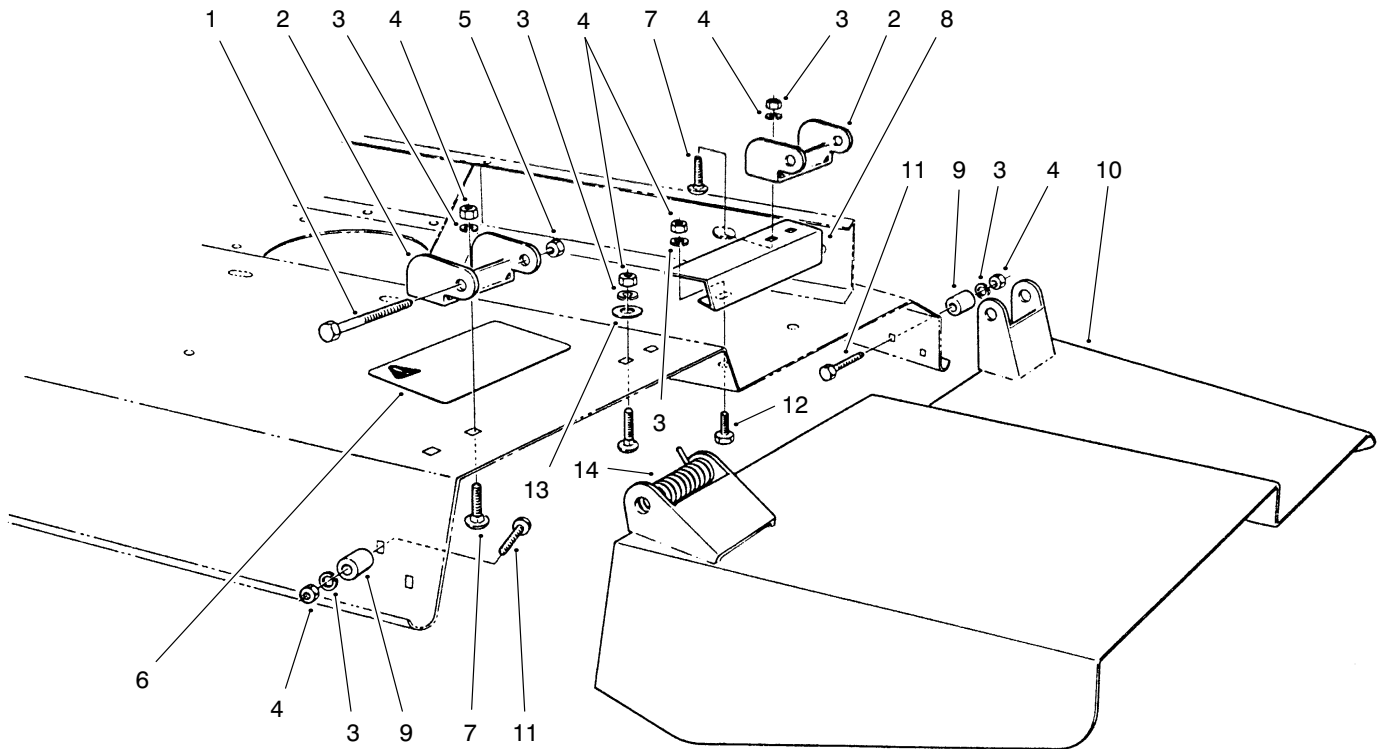

PART NO. 51-2700

PARTS
CATALOG

DEFLECTOR KIT

For 72" Groundsmaster® Side Discharge Cutting Unit
(Model 30721-80001 thru 30001)

T-3082-1

DEFLECTOR ASSEMBLY

Ref. No.	Part No.	Description	No. Used
1	325-17	Screw-Cap, Hex. Hd.	2
2	51-1530	Bracket-Hinge	2
3	3253-21	Washer-Lock	10
4	3217-7	Nut	10
5	32153-5	Nut-Lock	2
6	51-1560	Decal-Warning	1
7	3231-27	Bolt-Carriage	6

Ref. No.	Part No.	Description	No. Used
8	51-1510	Support-Hinge	1
9	20-7530	Spacer	2
10	51-1470	Deflector Assembly	1
11	323-8	Screw-Cap, Hex. Hd.	2
12	323-4	Screw-Cap, Hex. Hd.	2
13	3256-26	Washer-Flat	2
14	51-1550	Spring-Torsion	2