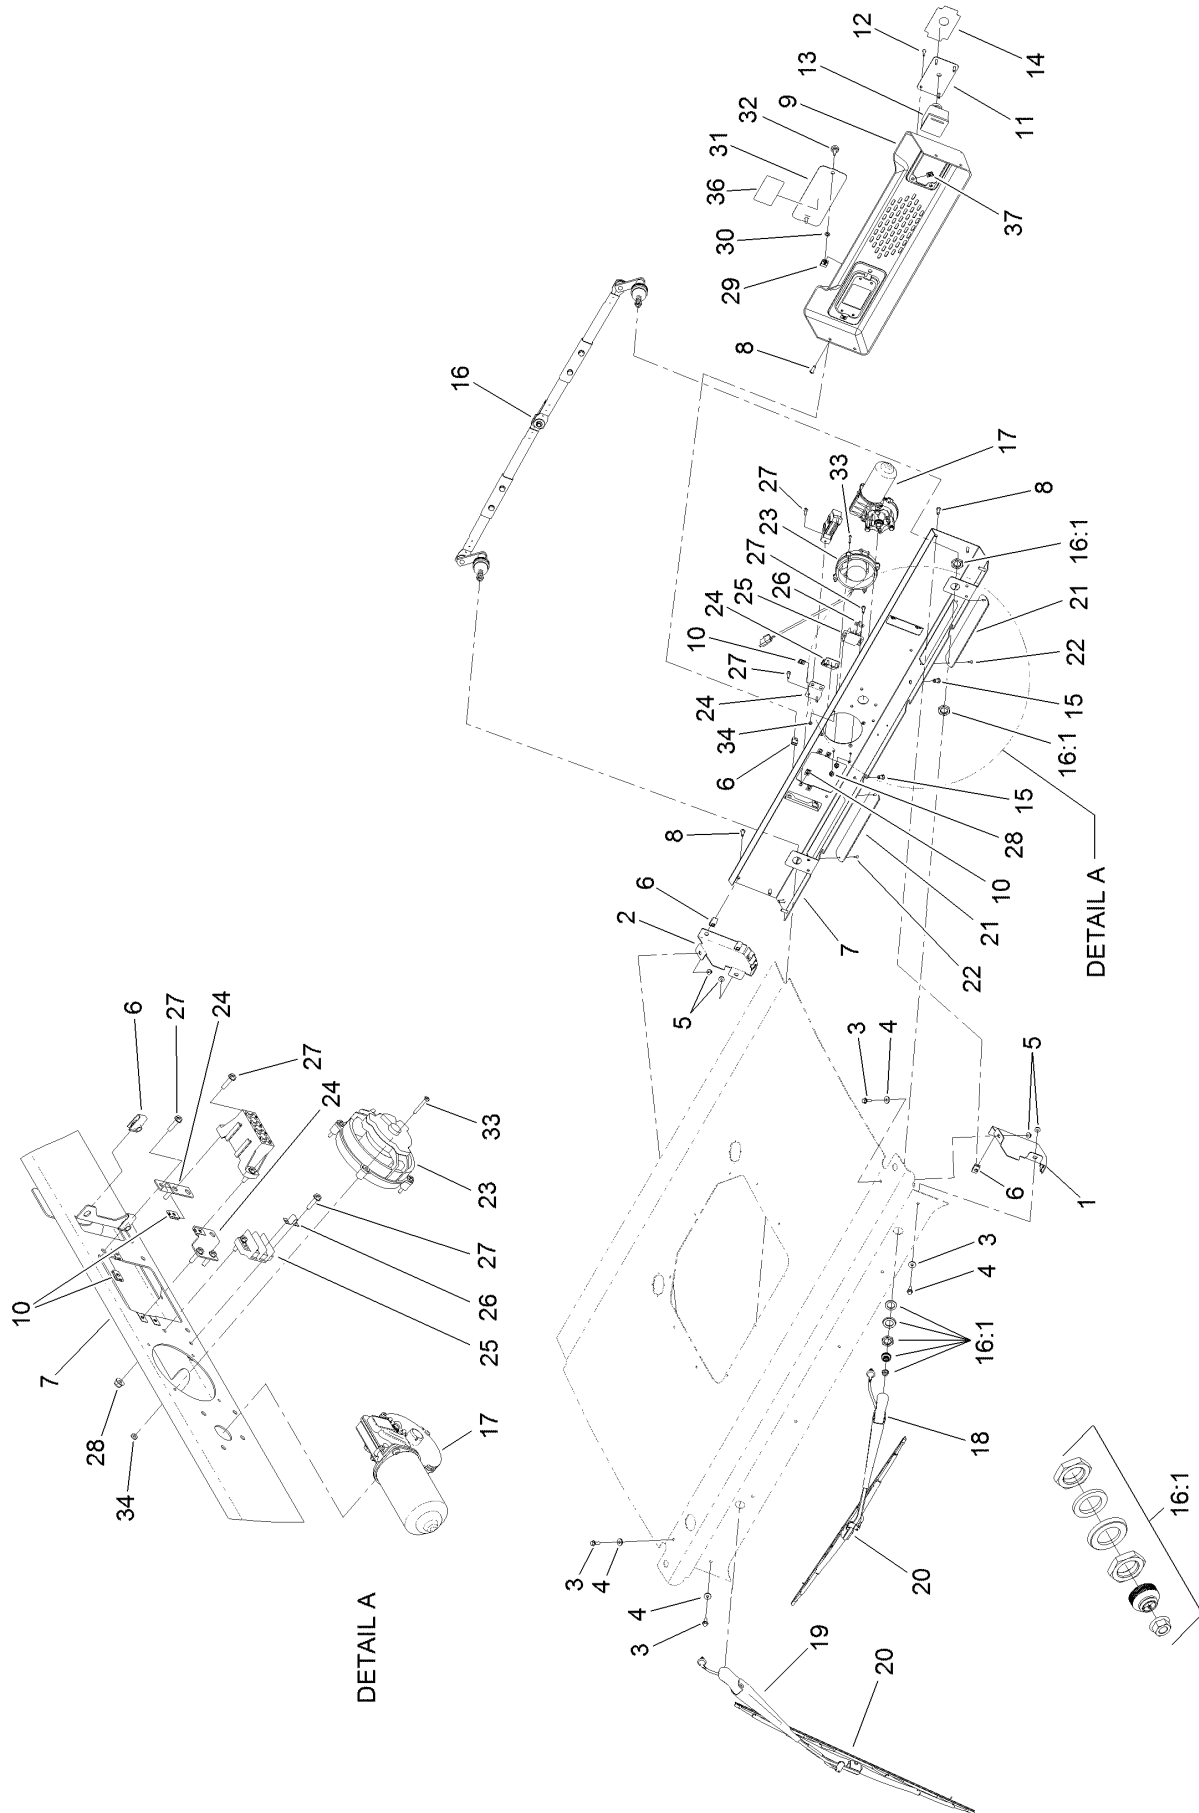

Cab Roof Windshield Wiper Assembly

WIPER LINKAGE HARDWARE

Cab Roof

Windshield Wiper Assembly (continued)

<i>Ref.</i>	<i>Part Number</i>	<i>Qty.</i>	<i>Description</i>	<i>Ref.</i>	<i>Part Number</i>	<i>Qty.</i>	<i>Description</i>
1	137-1295-03	1	Bracket-Mount, Wiper LH	19	138-2769	1	Arm-Wiper, LH Bend
2	137-1296-03	1	Bracket-Mount, Wiper RH	20	138-2770	2	Blade-Wiper
3	3234-4	4	Screw-HHF	21	138-2741	2	Vent-Defrost
4	119-0872	4	Washer-Sealing, Bonded	22	138-2832	4	Screw-PFH
5	104-7201	4	Nut-HF, NI	23	138-2740	1	Fan-Defrost
6	107069	12	Clip	24	138-2822-03	2	Bracket-Block, Fuse
7	138-2759-03	1	Cover-Panel, Control	25	42862	1	Block-Terminal, Ground
8	3274-69	12	Screw-HSBH	26	42863	1	Strip-Jumper
9	138-2764	1	Cover-Wiper	27	32105-13	8	Screw-HWH
10	107-1013	6	Nut-Speed	28	120-4578	2	Nut-HF
11	138-2763-03	1	Plate-Mount, Switch	29	609900	2	Nut-Speed
12	104-2408	4	Screw-HSBH	30	106-8737	2	Nut-Retainer
13	122-1200	1	Wiper-Switch, Delay	31	125-9603-03	1	Plate-Cover, Fuse
14	138-2765	1	Decal-Wiper Switch	32	125-7438	2	Knob-Screw, Thumb
15	138-2760	2	Nut-Clinch, Hex	33	32105-9	4	Screw-HH
16	138-2937	1	Linkage-Wiper	34	3296-9	4	Nut-Hex
16:1	139-1892	2	Wiper Mount Kit	36	138-2748	1	Decal-Fuse Panel
17	138-2766	1	Wiper-Moter	37	701493	4	Nut-Speed
18	138-2768	1	Arm-Wiper, RH Bend