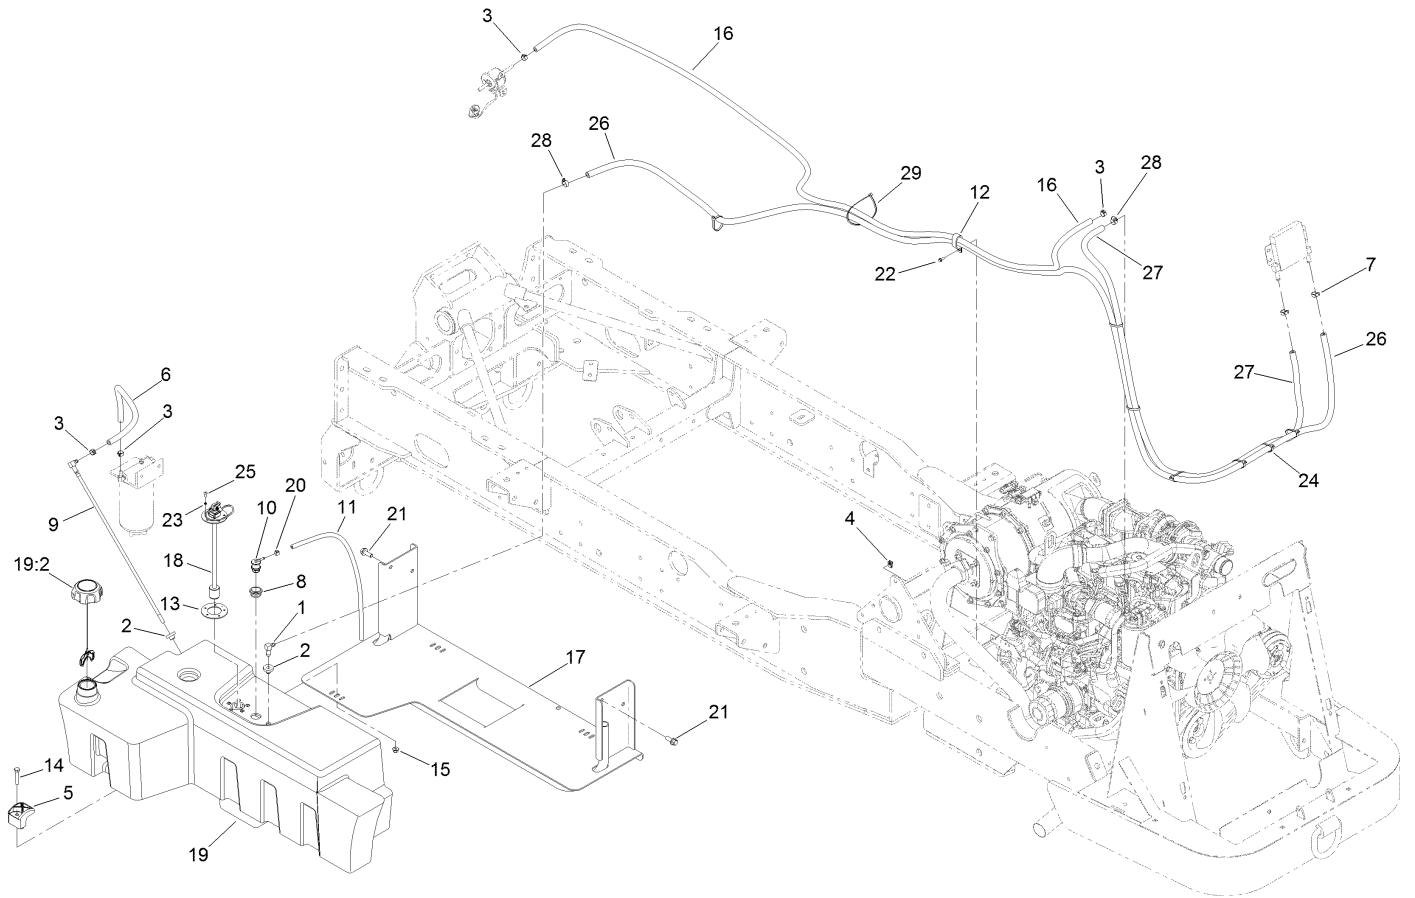

Fuel Pump and Filter Assembly (continued)

<i>Ref.</i>	<i>Part Number</i>	<i>Qty.</i>	<i>Description</i>	<i>Ref.</i>	<i>Part Number</i>	<i>Qty.</i>	<i>Description</i>
1	27-4570	2	Knob-Seat	11	110-4109	1	Hose-Fuel
2	105-4886	2	Nut-Tinnerman	12	121-5613	1	Pump-Fuel, Electric
3	136-9742	1	Cover-LH	13	125-2914	1	Filter-Separator
4	136-9957-01	1	Bracket-Latch, Rear	13:1	125-2915	1	Filter-Fuel/Water Separator
5	136-9958-01	1	Bracket-Latch, Front	14	136-9728-0P	1	Bracket-Support, Fuel
6	3234-42	4	Screw-HHF	15	353-781	2	Fitting-HYD, 90
7	3256-80	2	Washer-Plain	16	3234-29	2	Screw-HHF
8	32151-72	2	Ring-Retaining	17	32105-15	2	Screw-HWH
9	92-2379	2	Clamp-Hose	18	107069	2	Clip
10	94-2413	2	Nut-U				

Fuel Tank and Line Assembly