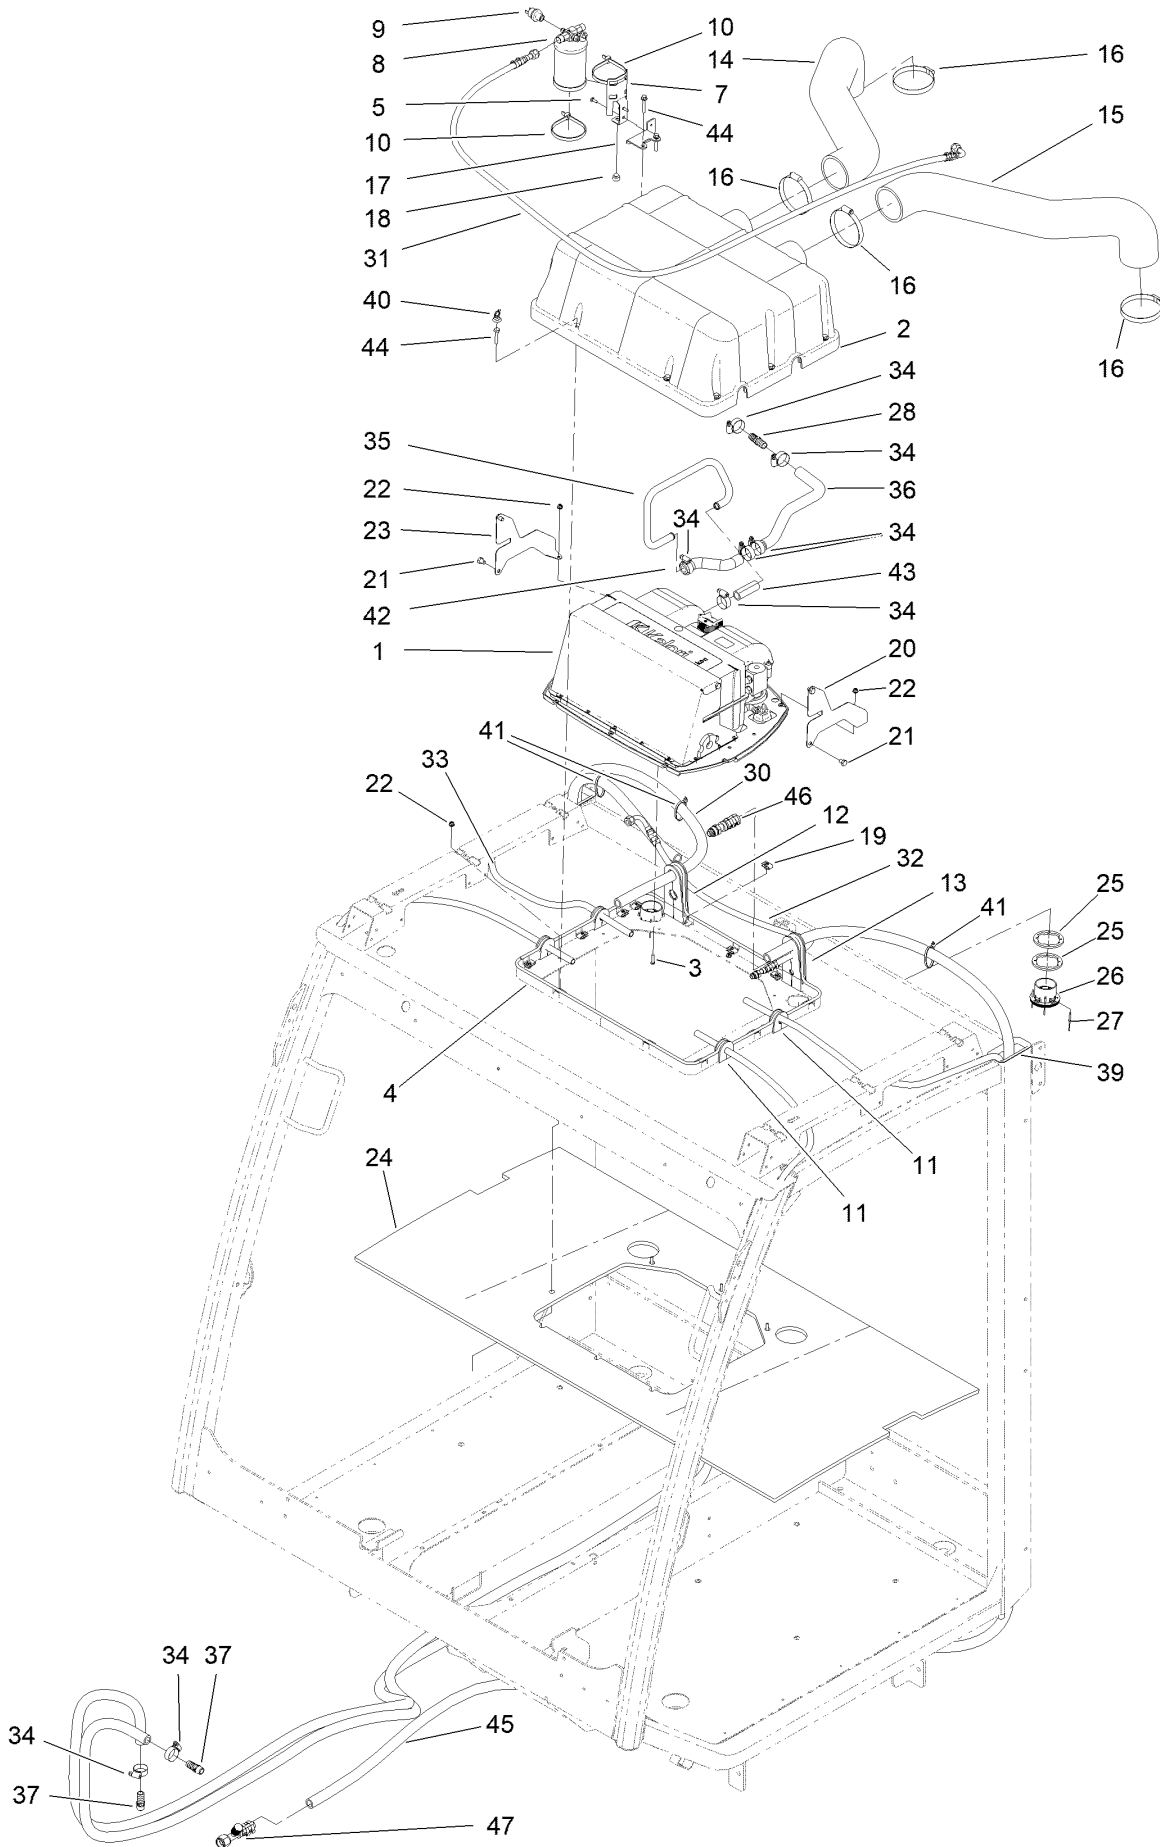

Cab Roof A/C and Heat Assembly

Cab Roof A/C and Heat Assembly (continued)

<i>Ref.</i>	<i>Part Number</i>	<i>Qty.</i>	<i>Description</i>	<i>Ref.</i>	<i>Part Number</i>	<i>Qty.</i>	<i>Description</i>
1	137-1359	1	A/C And Heat ASM	24	138-2784	1	Foam-Interior, RH
2	138-2827	1	Cover-A/C	25	138-2788-03	4	Spacer-Vent
3	3250-27	8	Screw-PPH	26	130-0455	2	Louver-Round, Snap-In
4	138-2831	1	Seal-Cord, Foam	27	107-0333	8	Rivet-Pop
5	3229-34	2	Screw-CARR	28	131-3373	1	Fitting-STR
7	138-2790-03	1	Bracket-Mount, Drier	30	138-3802	2	Hose-Heater
8	130-5999	1	Drier-Receiver	31	138-3803	1	Hose ASM-A/C Condenser
9	119-4501	1	Switch-Function, Dual	32	138-3804	1	Hose ASM-A/C Drier
10	3334-945	2	Tie-Cable	33	138-2914	4	Hose
11	138-2814	4	Plug-Drain Line, A/C	34	2412-129	8	Clamp-Hose
12	138-2816	1	Plug-Lines, Heat	35	137-1409	1	Heater-Tube, Formed
13	138-2817	1	Plug-A/C Lines	36	138-2791	1	Heater-Hose, Formed
14	137-1283	1	Hose-Intake, RH	37	117-9410	1	Fitting-Straight
15	137-1282	1	Hose-Intake, LH	39	138-2837	2	Tube-Sleeve
16	2412-110	4	Clamp-Band/Screw	40	32180-139	1	Mount-Tie Wrap, Magnetic
17	138-2975	1	Mount-Drier	41	3290-378	4	Tie-Cable
18	107-8042	1	Bumper-Rubber	42	137-1373	1	Heater-Hose, Formed
19	107069	12	Clip	43	137-1375	1	Heater-Hose, Joint
20	139-2052-03	1	Bracket-Mount, LH	44	131-5927	12	Screw-HHF
21	108-8646	4	Screw-HH, Lock	45	138-2919	1	Hose-Refrigerant
22	120-4578	10	Nut-HF	46	130-5944	1	Fitting-Male, Straight
23	139-2051-03	1	Bracket-Mount, RH	47	130-5755	1	Fitting-Female, Straight