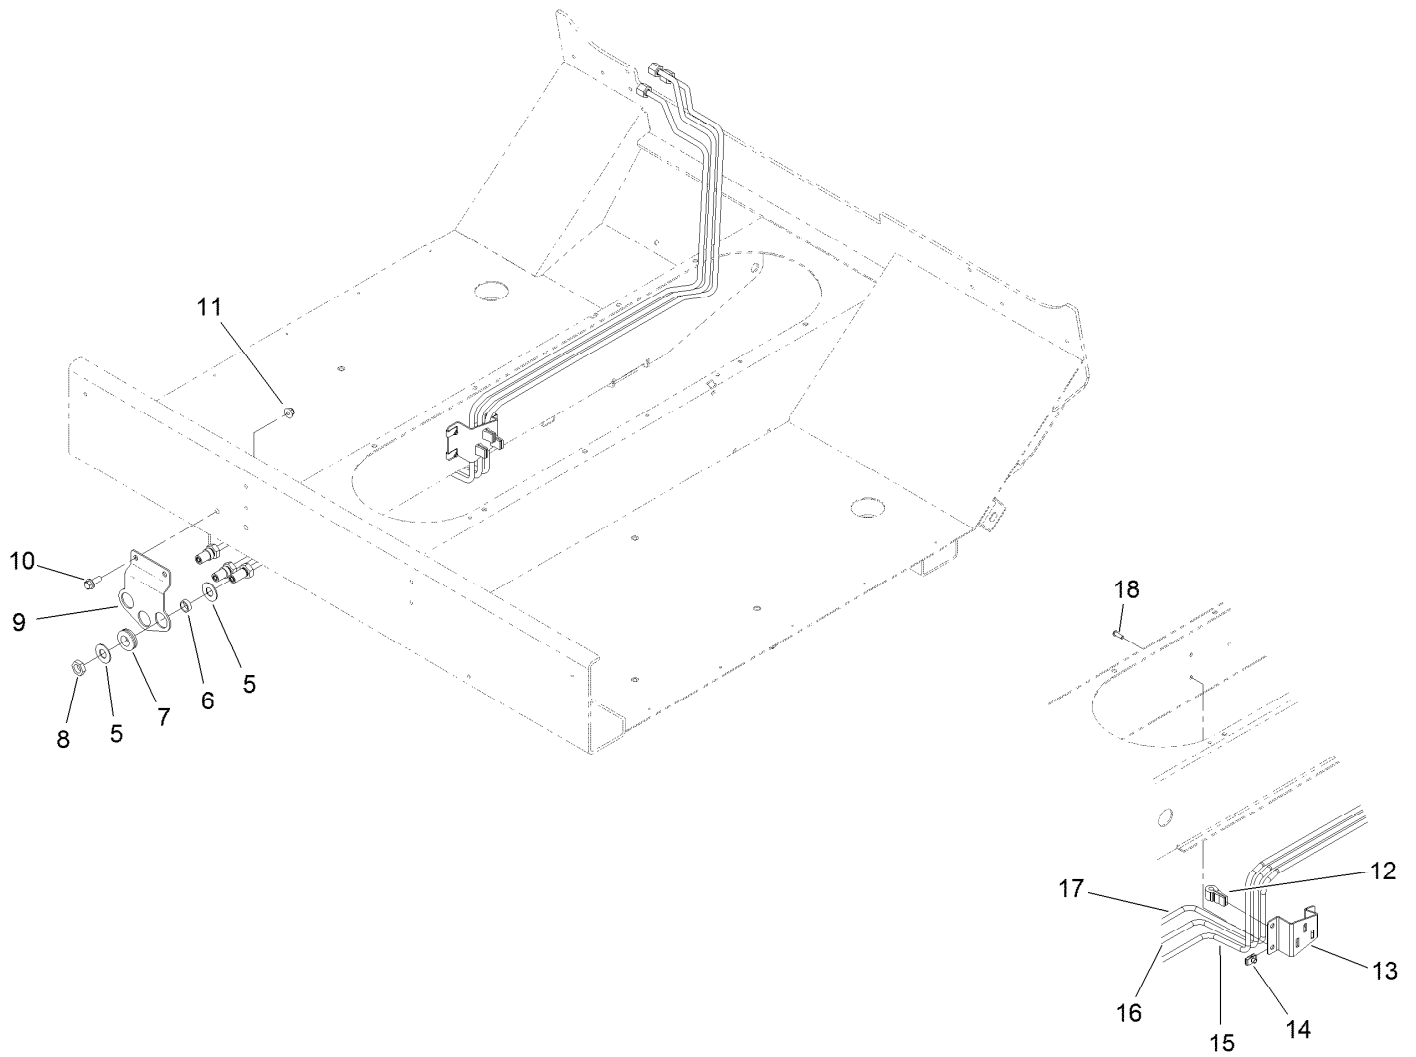

Hydraulic Tube Assembly

Hydraulic Tube Assembly (continued)

<i>Ref.</i>	<i>Part Number</i>	<i>Qty.</i>	<i>Description</i>	<i>Ref.</i>	<i>Part Number</i>	<i>Qty.</i>	<i>Description</i>
5	69-8940	6	Washer	12	136-9782	3	Isolator-Tube
6	69-8970	3	Spacer	13	138-8129-0P	1	Bracket-Isolator
7	240-4	3	Grommet-Rubber	14	107069	3	Clip
8	340-70	3	Nut-Lock	15	136-9712	1	Tube ASM
9	137-1264-0P	1	Support-Bulkhead	16	136-9711	1	Tube ASM
10	3234-42	2	Screw-HHF	17	136-9710	1	Tube ASM
11	104-8301	2	Nut-HF, NI	18	3274-69	3	Screw-HSBH