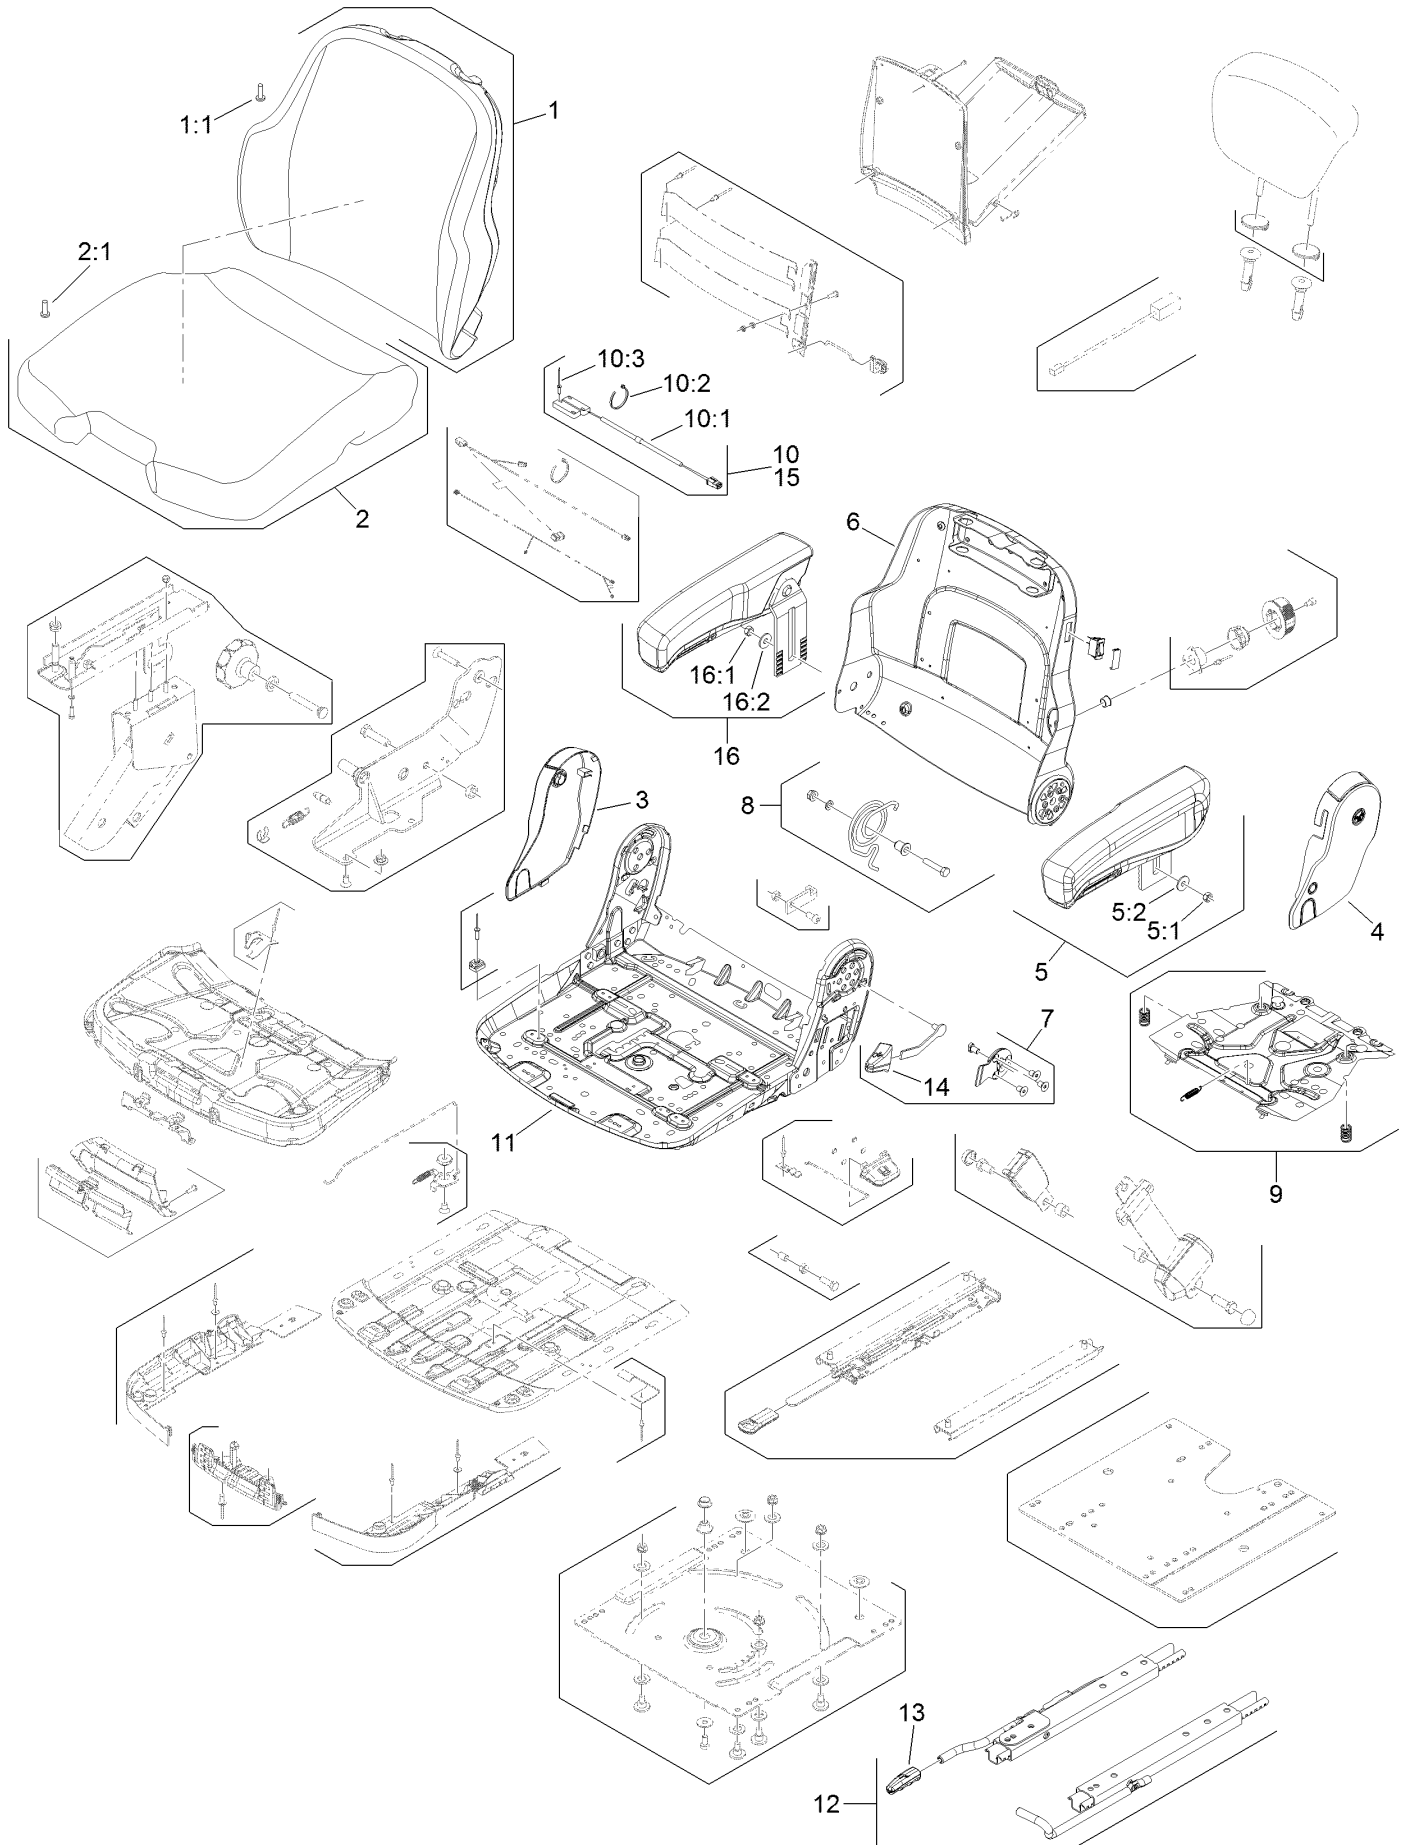

Premium Seat Assembly No. 138-3806

Premium Seat Assembly No. 138-3806 (continued)

<i>Ref.</i>	<i>Part Number</i>	<i>Qty.</i>	<i>Description</i>	<i>Ref.</i>	<i>Part Number</i>	<i>Qty.</i>	<i>Description</i>
1	117-9415	1	Backrest Cushion ASM Matrix Cloth	8	140-0471	1	Backrest Bearing
1	108-8016	1	Backrest Cushion ASM Vinyl	9	140-0472	1	Compensator
1:1	119-7742	4	Screw-Cushion	10	110-6189	1	Switch Kit
2	108-8017	1	Seat Cushion ASM Vinyl	10:1		1	Switch ●
2	117-9416	1	Seat Cushion ASM Matrix Cloth	10:2		3	Wire Tie ●
				10:3		2	Rivet ●
2:1	119-7742	3	Screw-Cushion	11	140-0473	1	Seat Pan Kit
3	108-8018	1	Cover-Armrest	12	108-8025	1	Adjustment Rail Set
4	108-8021	1	Cover-Armrest	13	140-0475	1	Handle
5	108-8019	1	LH Armrest ASM	14	140-0476	1	Handle Grip-Back Angle
5:1	82-9650	1	Nut	15	140-0477	1	Small Parts-Seat Switch
5:2	107-1198	1	Washer	16	108-8020	1	RH Armrest ASM
6	140-0470	1	Backrest Kit	16:1	82-9650	1	Nut
7	132-1304	1	Backrest Adjustment Kit	16:2	107-1198	1	Washer

● Not serviced separately