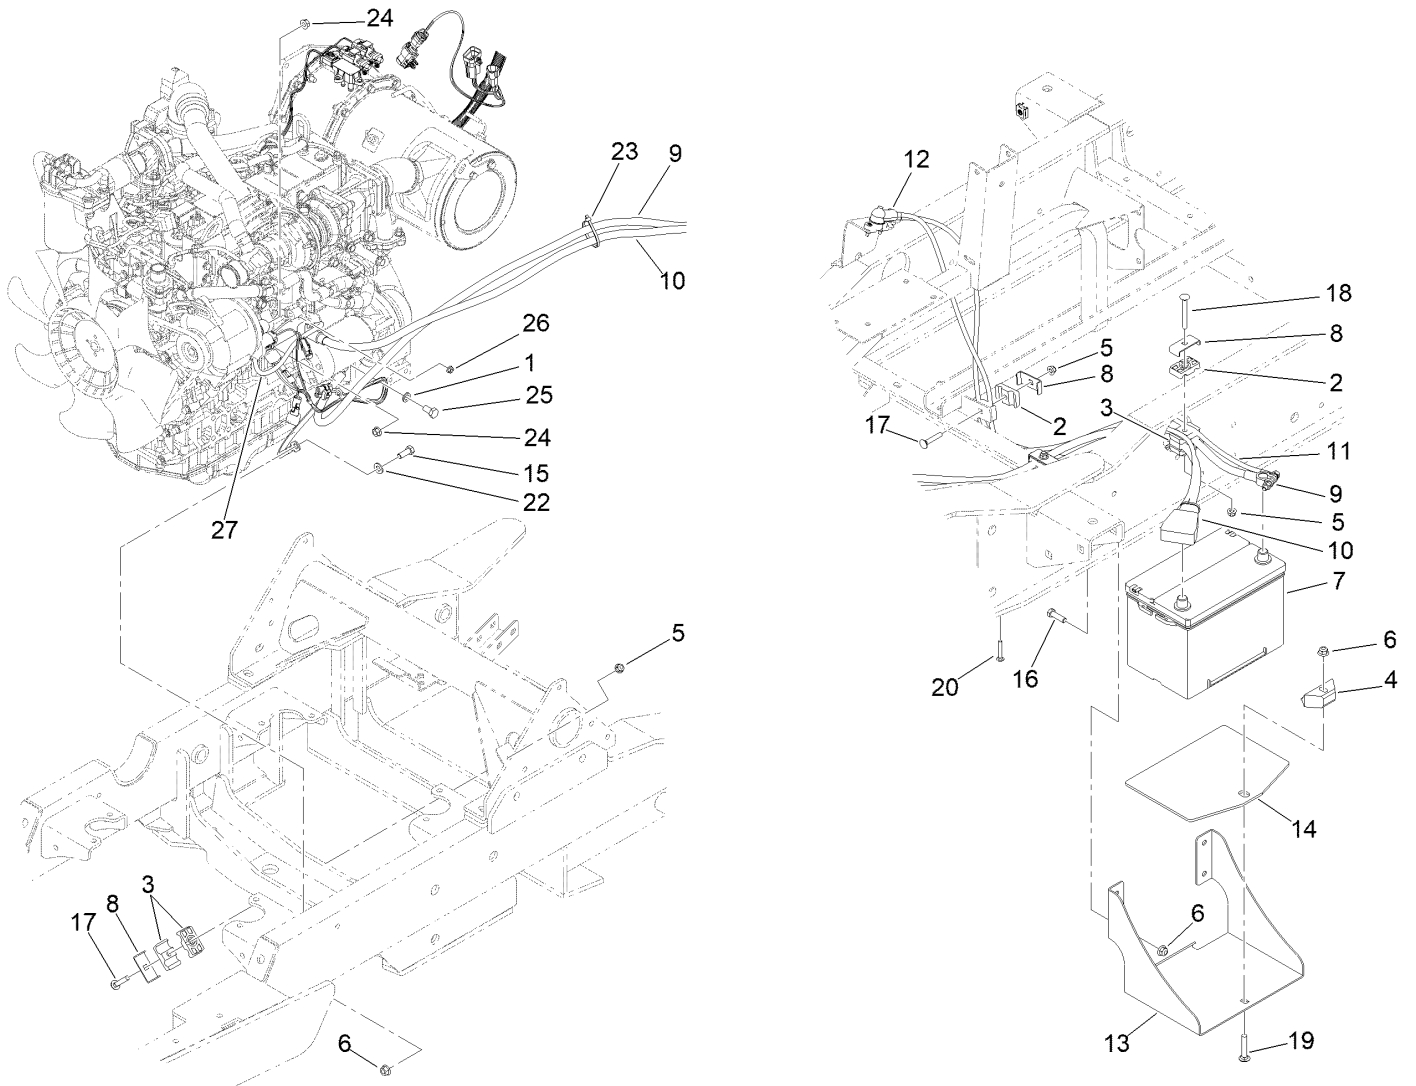

Screen Assembly (continued)

<i>Ref.</i>	<i>Part Number</i>	<i>Qty.</i>	<i>Description</i>	<i>Ref.</i>	<i>Part Number</i>	<i>Qty.</i>	<i>Description</i>
1	614672	1	Screw-Shoulder, HWH	18	138-1877-01	1	Bracket-Shield
2	104-8300	5	Nut-HF, NI	19	322-10	2	Screw-HH
3	104-8301	2	Nut-HF, NI	20	323-13	1	Screw-HH
5	115-5103	8	Screw-HHF	21	3234-29	1	Screw-HHF
6	117-1240	1	Washer	22	3230-23	1	Bolt-CARR
7	131-8402	2	Strap-Down, Hold	23	3256-1	6	Washer-Flat
8	138-8130-03	1	Mount-Mid	24	3256-2	2	Washer-Flat
9	138-1857	1	Flap-Air	25	3256-57	4	Washer-Flat
10	138-8124-0P	1	Hinge	26	3274-69	7	Screw-HSBH
11	140-0574-03	1	Shield-LH	27	107069	15	Clip
13	140-0570	1	Shield-RH	28	138-2873	1	Foam-Barrier, Heat
15	138-1870-03	1	Shield-Dash	29	138-2874	1	Foam-Barrier, Heat
17	138-1876	1	Bracket-Sensor				

Battery Assembly