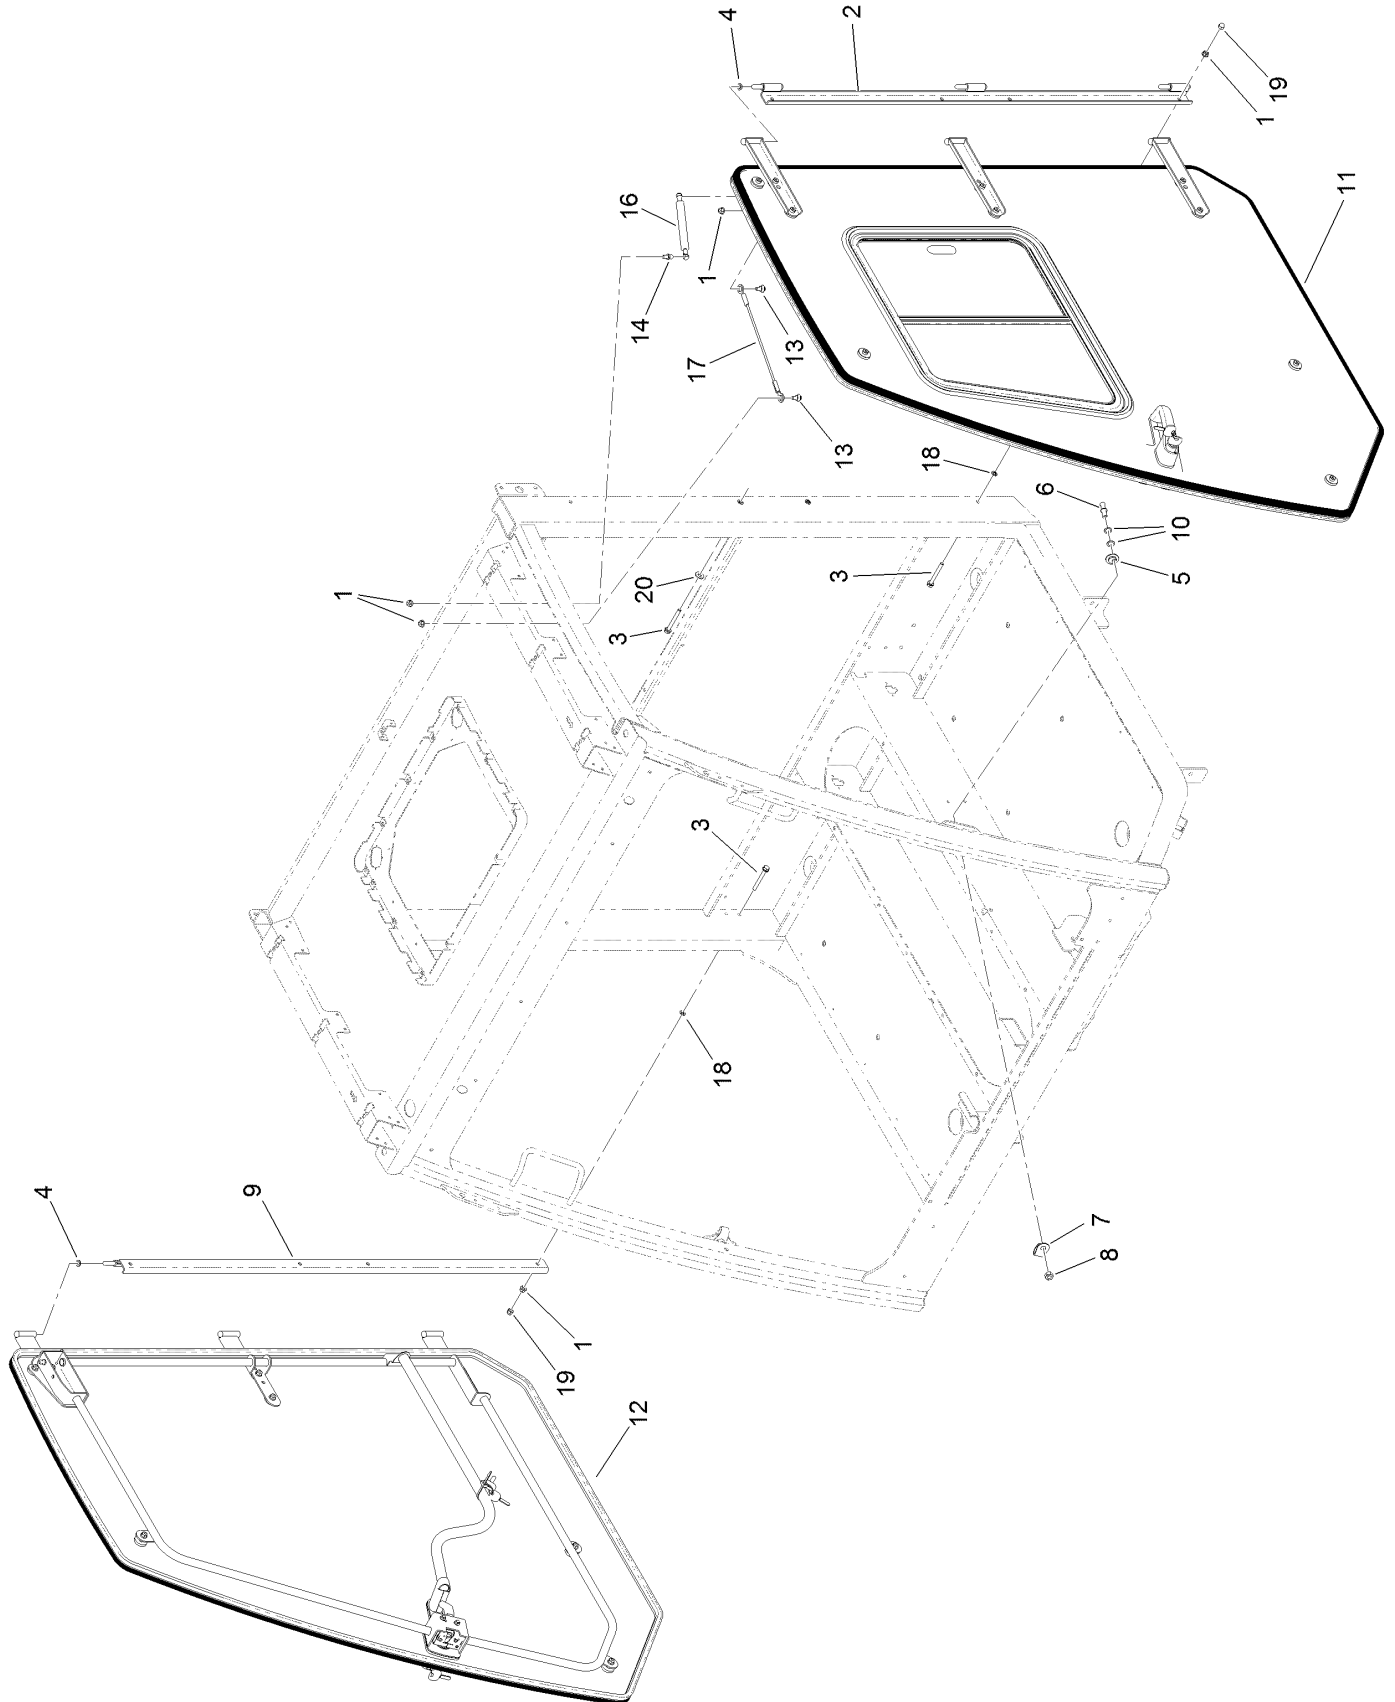

Door Assembly

Door Assembly (continued)

<i>Ref.</i>	<i>Part Number</i>	<i>Qty.</i>	<i>Description</i>	<i>Ref.</i>	<i>Part Number</i>	<i>Qty.</i>	<i>Description</i>
1	104-8300	14	Nut-HF, NI	11	137-1245	1	LH Door ASM
2	137-1229-03	1	Mount-Door, LH	12	137-1246	1	RH Door ASM
3	139-1891	8	Screw-HHF	13	120-9471	4	Bolt-Shoulder
4	121-8441	6	Washer-Spacer	14	98-3104	2	Stud-Ball
5	125-9992	2	Adjuster-Stud	16	130-6083	2	Spring-Gas, Door
6	132-3718	2	Stud-Striker	17	130-5726	2	Lanyard
7	121-8393	2	Guard-Striker	18	109-5667	8	Nut-Push
8	106-0327	2	Nut-Hex	19	131-4535	8	Nut-Acorn
9	137-1230-03	1	Mount-Door, RH	20	3256-71	4	Washer-Flat
10	73-0040	4	Washer-Thrust