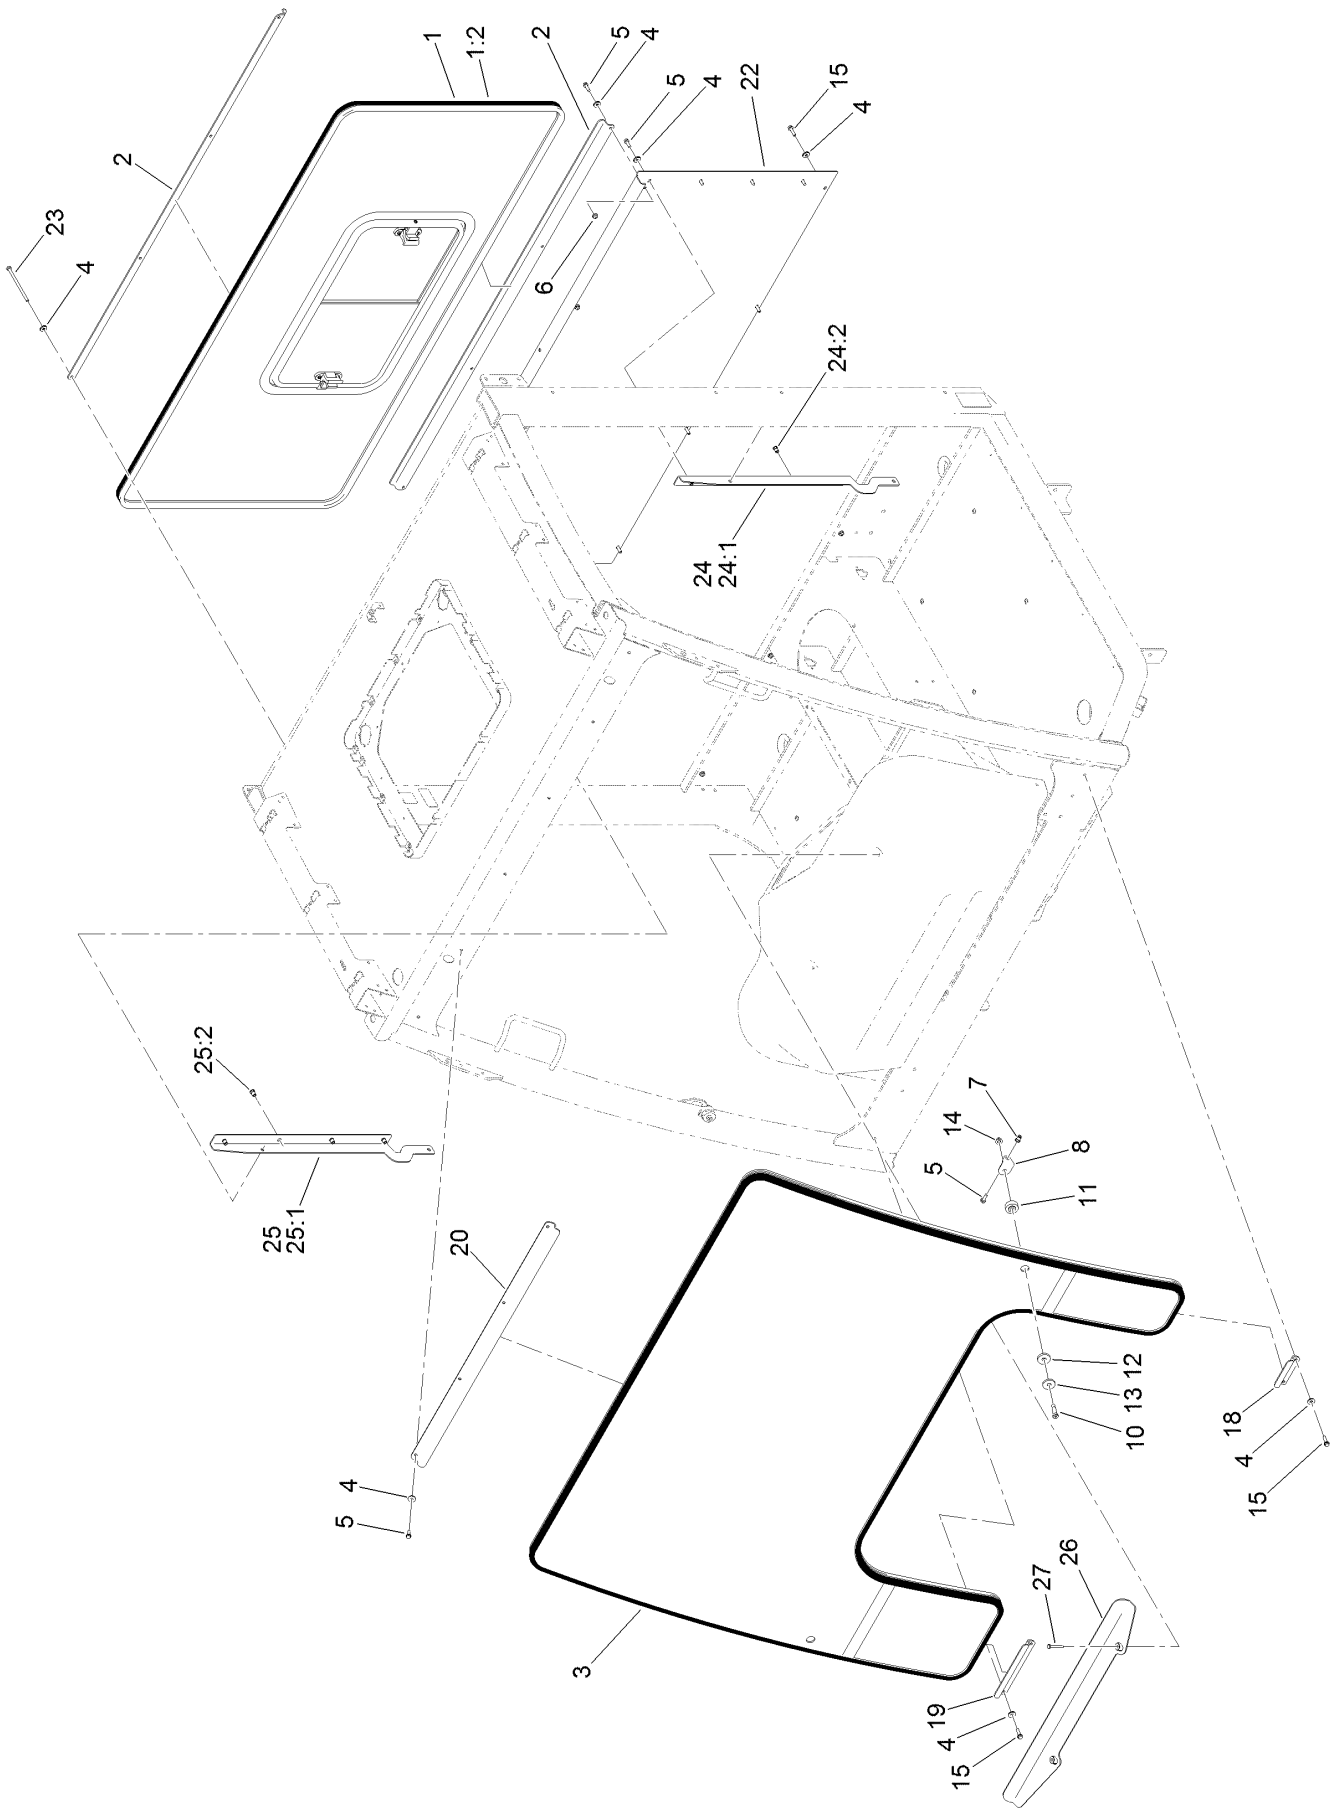

Front and Rear Glass Assembly

Front and Rear Glass Assembly (continued)

<i>Ref.</i>	<i>Part Number</i>	<i>Qty.</i>	<i>Description</i>	<i>Ref.</i>	<i>Part Number</i>	<i>Qty.</i>	<i>Description</i>
1	137-1271	1	Rear Window ASM	15	120-4654	4	Screw-HHF
1:2	138-2795	1	Trim-Glass, Rear	18	137-1276-03	1	Bracket-Retainer, LH
2	137-1223-03	2	Bracket-Retainer, Windshield	19	137-1277-03	1	Bracket-Retainer, RH
3	137-1278	1	Windshield ASM	20	137-1290-03	1	Bracket-Retainer, Window
4	119-0872	12	Washer-Sealing, Bonded	22	138-2793-03	1	Panel-Rear
5	32105-15	8	Screw-HWH	23	321-38	4	Screw-HH
6	104-7201	16	Nut-HF, NI	24	138-2835	1	LH Rear Panel Mount ASM
7	138-2760	2	Nut-Clinch, Hex	24:1		1	Bracket-Mount, LH ●
8	138-2728-03	2	Mount-Window	24:2	138-2760	4	Nut-Clinch, Hex
10	125-9521	2	Screw-Shldr HSH	25	138-2836	1	RH Rear Panel Mount ASM
11	125-9537	2	Bushing-Flange	25:1		1	Bracket-Mount, RH ●
12	125-9982	2	Bushing-Flange	25:2	138-2760	4	Nut-Clinch, Hex
13	130-5815	2	Washer-Backup	26	139-2061-03	1	Mount-Center, Windshield
14	104-8300	2	Nut-HF, NI	27	100-5858	2	Screw-HH

● Not serviced separately