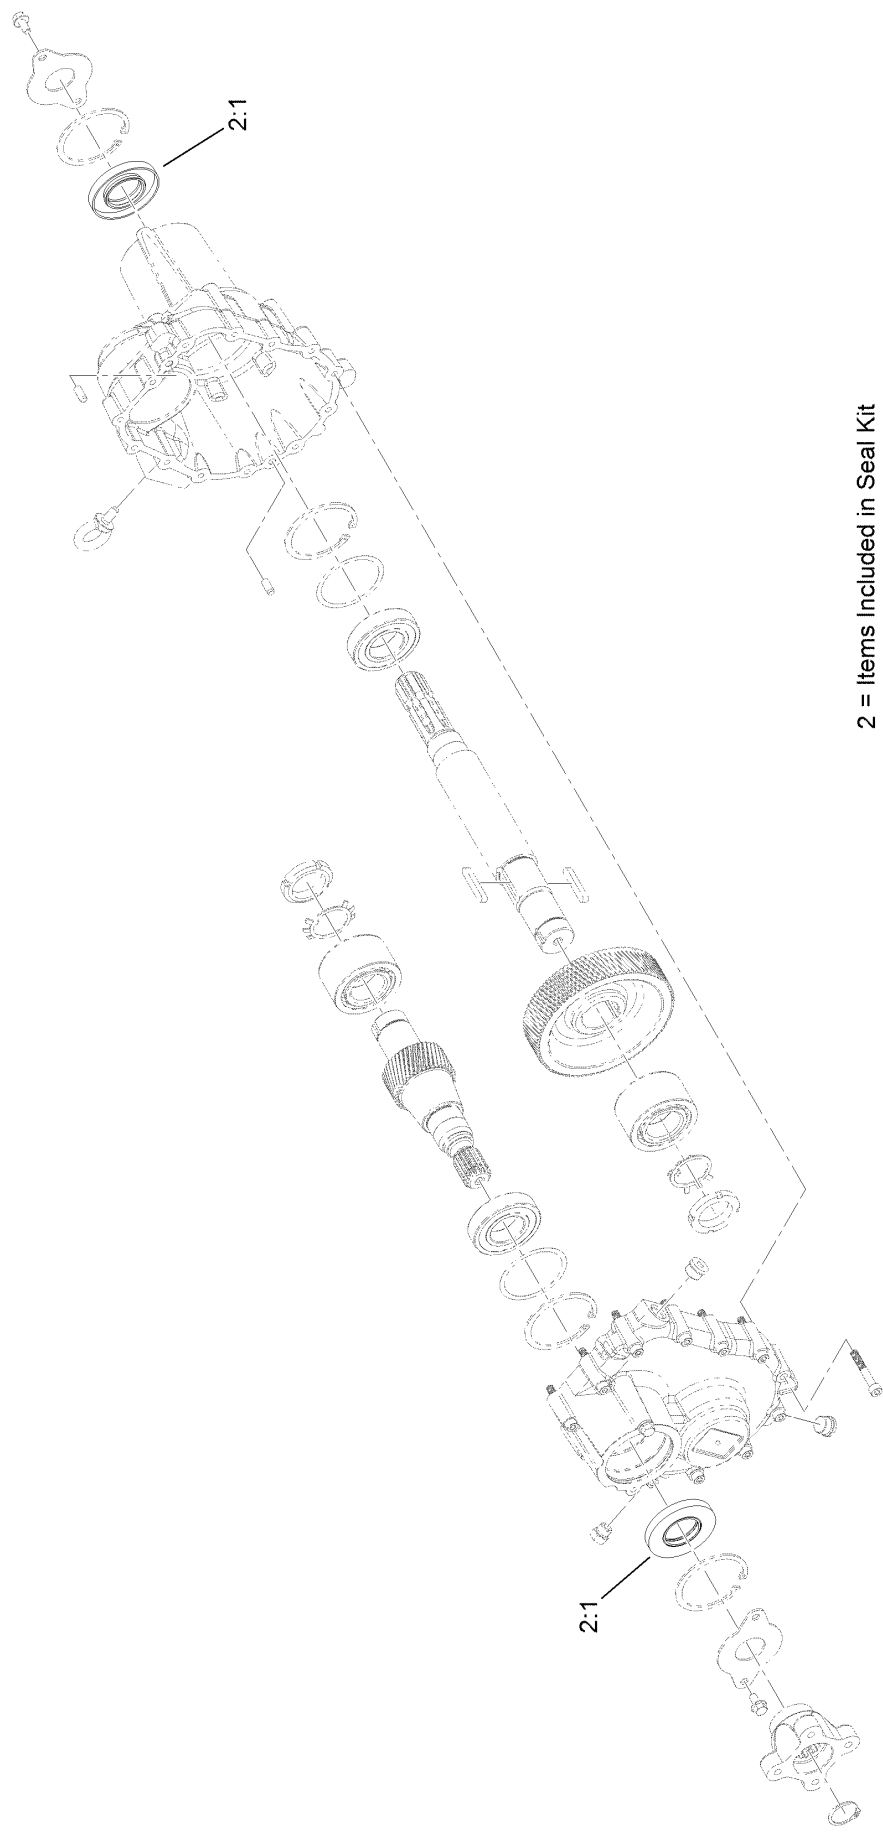

Driveshaft and Gearbox Assembly (continued)

<i>Ref.</i>	<i>Part Number</i>	<i>Qty.</i>	<i>Description</i>	<i>Ref.</i>	<i>Part Number</i>	<i>Qty.</i>	<i>Description</i>
1	94-2413	2	Nut-U	7	136-9977	2	Rod-Guard
2	126-2927	1	Fitting-90 DEG	8	323-15	2	Screw-HH
2:1	237-42	1	O-Ring	9	323-7	2	Screw-HH
3	104-8301	4	Nut-HF, NI	10	2412-108	1	Clamp-Worm
4	132-7844	1	Driveshaft ASM	11	3234-11	6	Screw-HHF
5	133-4790	1	Gearbox ASM	12	3234-42	8	Screw-HHF
6	136-5149-0P	1	Shield-Driveshaft	13	3234-47	3	Screw-HHF

Gearbox Assembly No. 133-4790

2 = Items Included in Seal Kit