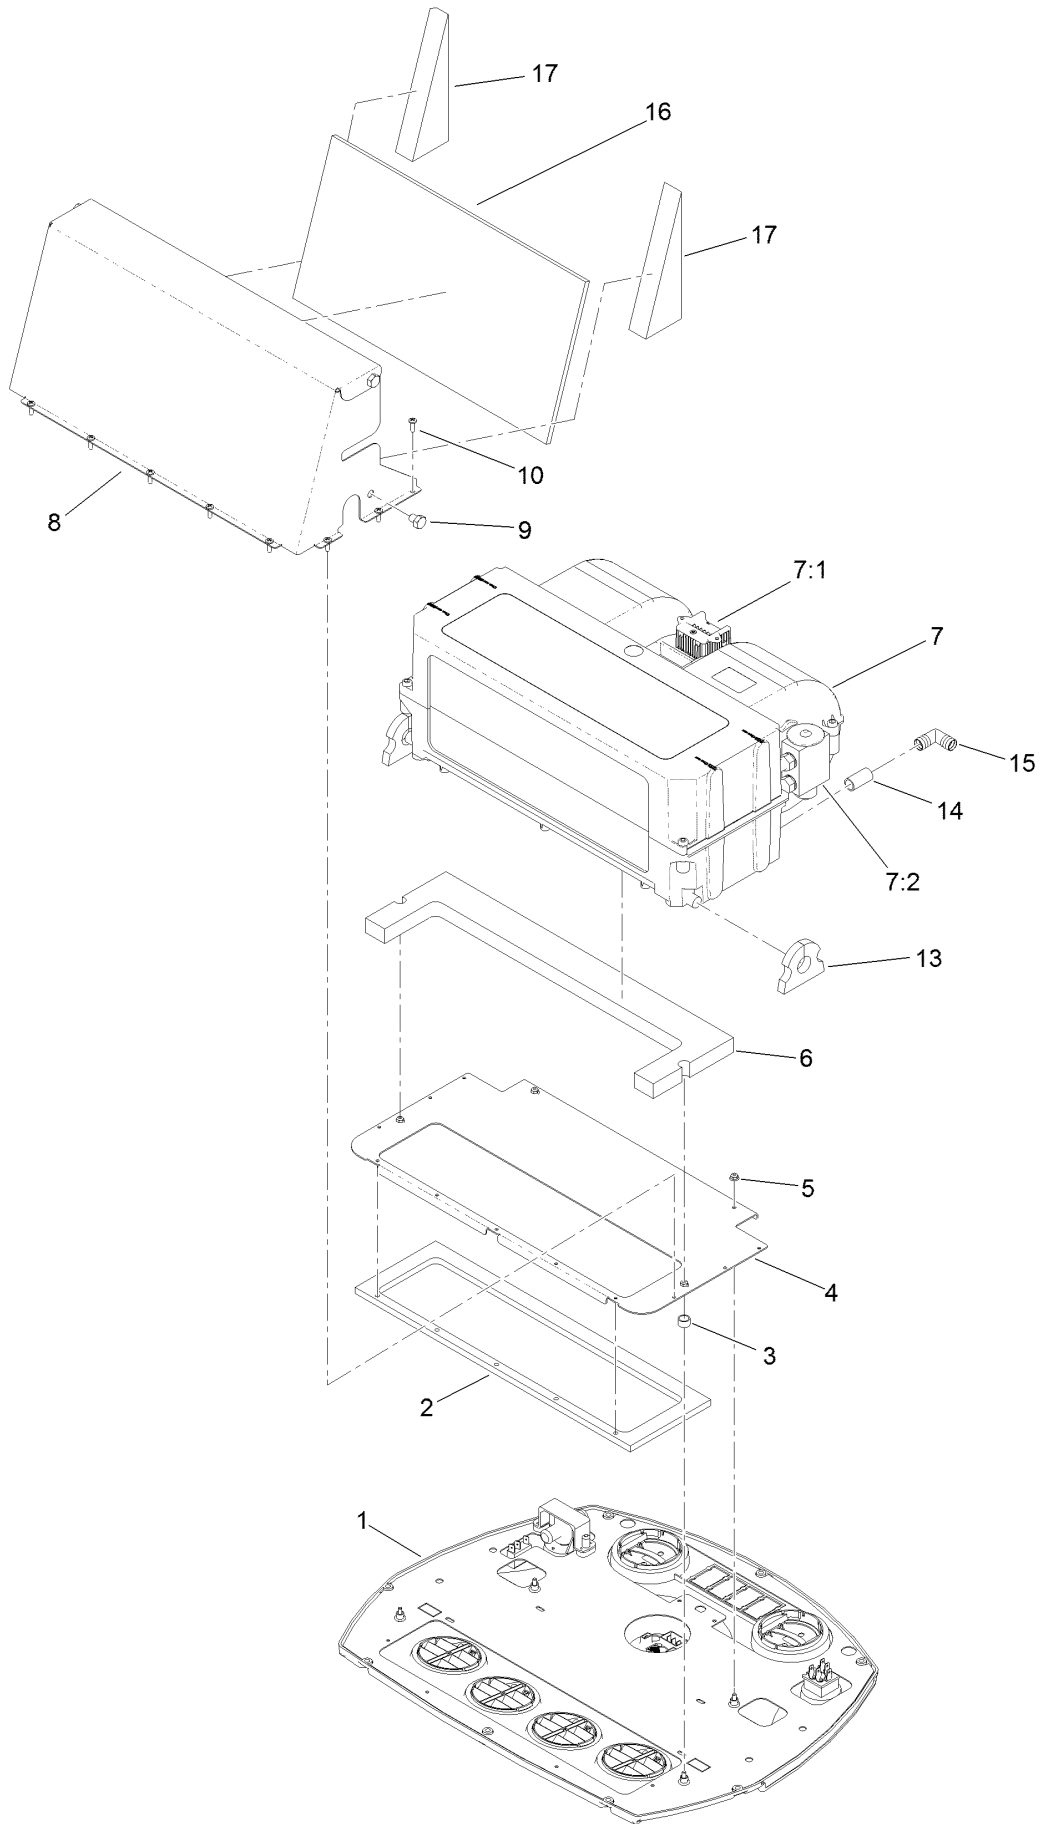

Cab Roof A/C and Heat Assembly No. 137-1359

Cab Roof A/C and Heat Assembly No. 137-1359 (continued)

<i>Ref.</i>	<i>Part Number</i>	<i>Qty.</i>	<i>Description</i>	<i>Ref.</i>	<i>Part Number</i>	<i>Qty.</i>	<i>Description</i>
1	137-1357	1	A/C And Heat Control Panel ASM	7:2	138-2912	1	Expansion-Valve
2	137-1363	1	Foam-Base	8	137-1294-03	1	Bracket-Duct, A/C
3	133-8809	4	Spacer	9	108-8646	4	Screw-HH, Lock
4	137-1364-03	1	Plate-AC	10	363-8245	11	Screw-TAP
5	127-2018	4	Nut-HHF	13	137-1368	2	Foam-Drain
6	137-1365	1	Foam-Top	14	138-2917	2	Hose
7	138-2910	1	AC/Heat System	15	138-2752	2	Fitting-90 Elbow, 1/2 Barb
7:1	138-2967	1	Thermostat-Resistor	16	138-3026	1	Foam-Front
				17	139-2060	2	Foam-Side