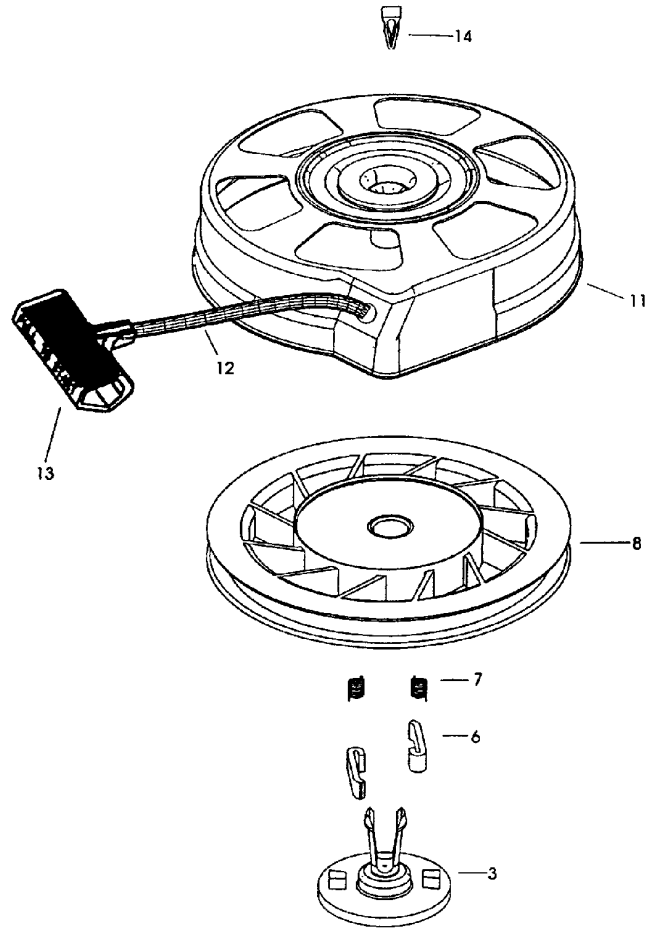

Recoil Starter Assembly No. 590739 Tecumseh No. LEV120-362004A

Ref	Part No.	Qty.	Description				
④0	590739	0	Rewind Starter ASM				
④3	590740	1	Retainer				
④6	590616	2	Dog-Starter				
④7	590617	2	Spring-Dog				
④8	590618A	1	Pulley And Rewind Spring ASM				
④11	590638	1	Housing Assembly-Starter				
④12	590535	1	Rope-Starter (Length 98" X 9/64" Dia)				
④13	590701	1	Handle-Starter				
④14	590760	1	Clip-Spring