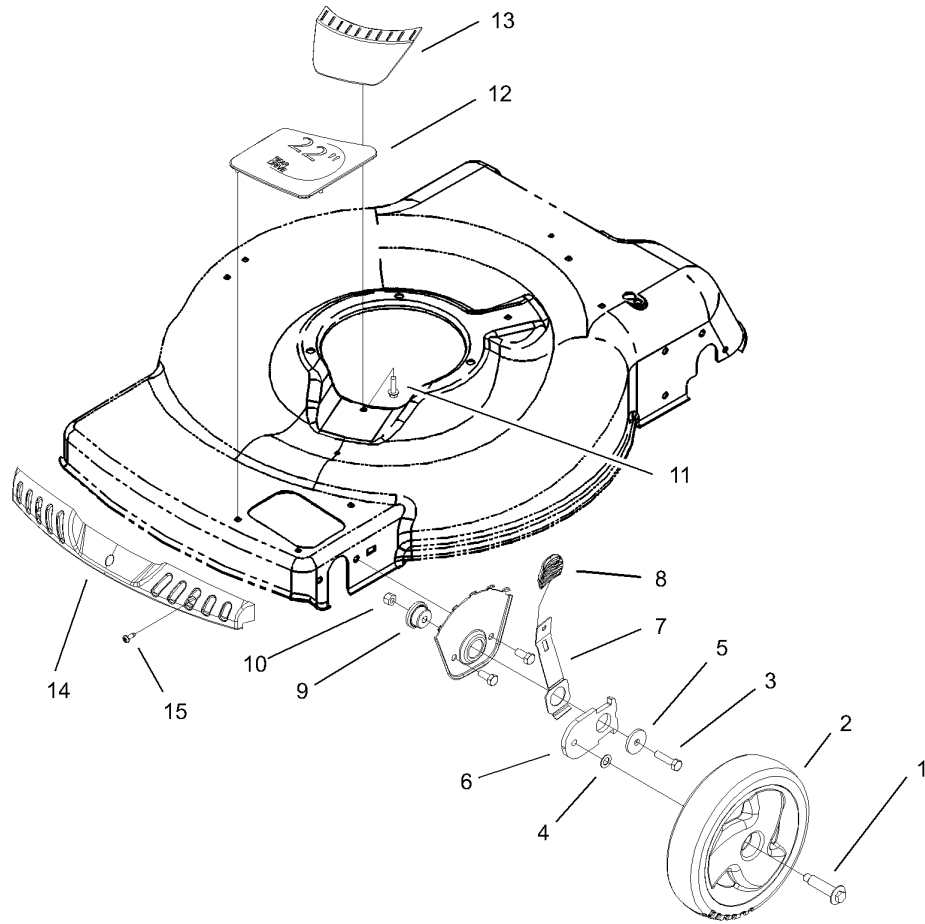

Front Axle and Wheel Assembly

Ref	Part No.	Qty.	Description
1	614650	2	Bolt-Shoulder
2	105-1814	2	Wheel ASM
3	322-6	2	Screw-HH
4	40-1940	2	Washer
5	105-3048	2	Washer-Flat
6	105-1807	2	Arm-Pivot, Front
7	105-1809	2	Arm-Spring
8	105-3042	2	Knob-Lever, HOC
9	105-1818	2	Bushing-Mount, HOC
10	3296-29	2	Nut-Lock, NI
11	46-8091	1	Screw-HWH
12	105-3004	1	Cover-Cutout
13	105-3005	1	Cover-Belt Opening
14	104-9359	1	Bumper-Mower
15	105-6849	3	Screw-Thread Forming