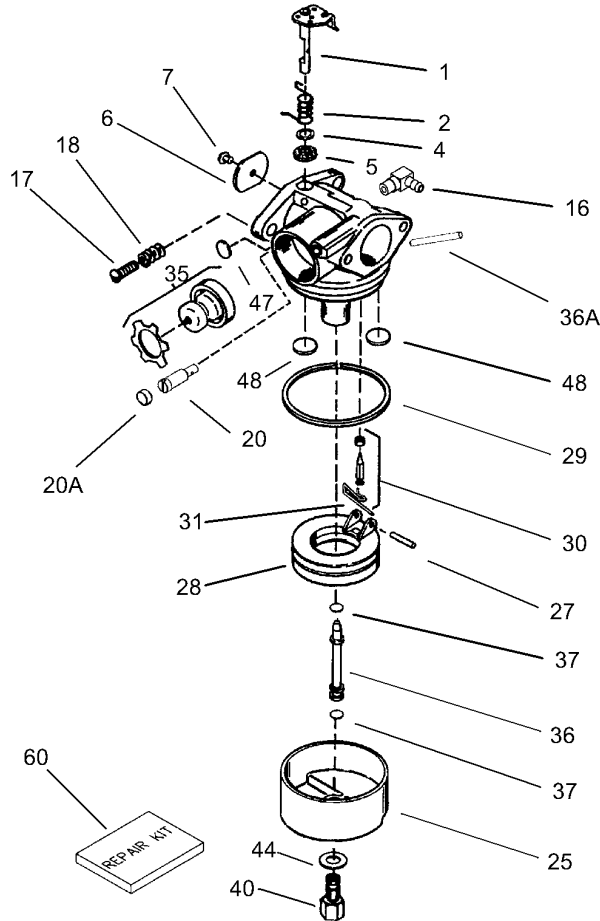

Carburetor Assembly No. 640303 Tecumseh No. LEV120-362004A

Ref	Part No.	Qty.	Description
④0	640303	1	Carburetor ASM (Incl. Ref. #184)
④1	631615	1	Shaft And Lever ASM
④2	631767	1	Spring-Return
③④4	631184	1	Washer-Dust Seal
③④5	631183	1	Seal-Dust, Throttle
④6	640070	1	Shutter-Throttle
③④7	650506	1	Screw-Shutter
④16	631807	1	Fitting-Fuel
④17	651025	1	Screw-Idle
④18	630766	1	Spring-Tension
④20	640018	1	Screw-Idle Restrictor
③④20A	640200	1	Screw-Idle Restrictor
④25	631867	1	Float-Bowl
③④27	631024	1	Shaft-Float
④28	632802	1	Float (Plastic)
③④29	631028	1	O Ring-Bowl, Float
③④30	632807	1	Inlet Needle, Seat, And Clip ASM (Incl. Ref. #31)
③④31	631022	1	Clip-Spring
④35	640259	1	Primer Bulb / Retainerring ASM
④36	640019	1	Tube-Nozzle, Main
④36A	632766	1	Tube-Vent, Bowl
③④37	632547	2	O Ring-Tube, Main Nozzle
④40	640087	1	Nut-Bowl, Float

Ref	Part No.	Qty.	Description
③④44	27110A	1	Washer-Nut, Bowl
③④47	630748	1	Plug-Welch, Idle Mixture Well
③④48	631027	2	Plug-Welch, Vent
④60	632809	1	Repair Kit