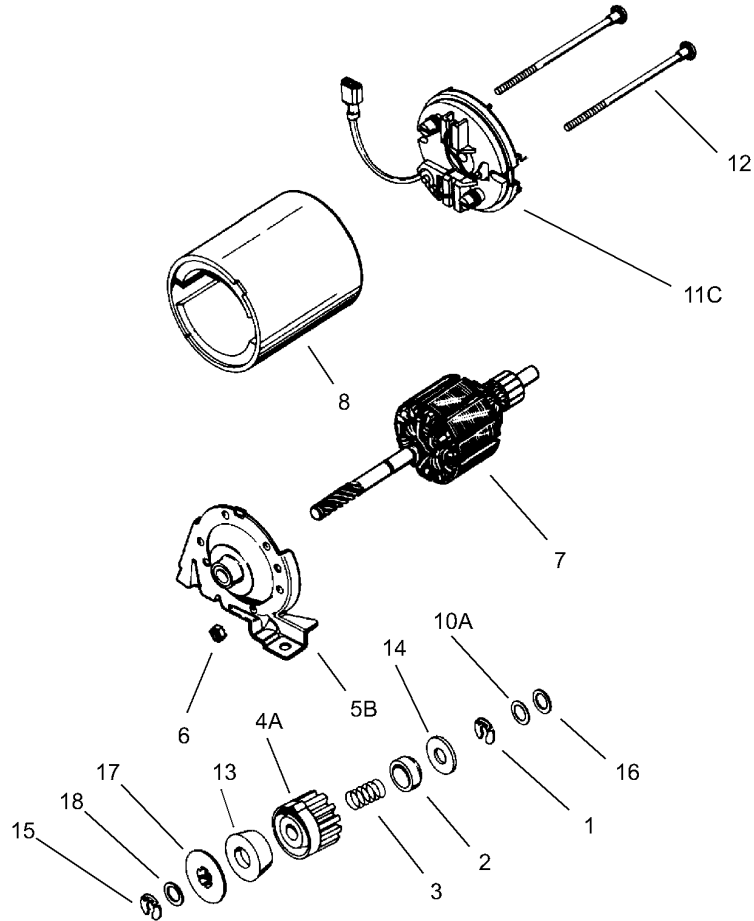

Electric Starter Kit No. 37753 Tecumseh No. LEV120-362004A

Ref	Part No.	Qty.	Description				
④0	37753	1	12 Volt Electric Starter ASM				
④1	34955	1	Ring-Retaining				
④2	34950	1	Spring-Retainer				
④3	34954	1	Spring				
④4A	37788	1	Gear				
④5B	34943	1	Drive End Cap ASM				
④6	33450	2	Nut-Lock				
④7	34944	1	Armature				
④8	34945	1	Housing ASM				
④10A	590500	1	Washer-Thrust				
④11C	35714	1	Commutator End Cap ASM (Incl. Brushes)				
④12	34947	2	Bolt				
④13	34946	1	Driver-Pinion				
④14	34951	1	Washer-Cup				
④15	34952	1	Ring-Retaining				
④16	34948	1	Washer				
④17	34953	1	Nut-Drive				
④18	590608	1	Washer