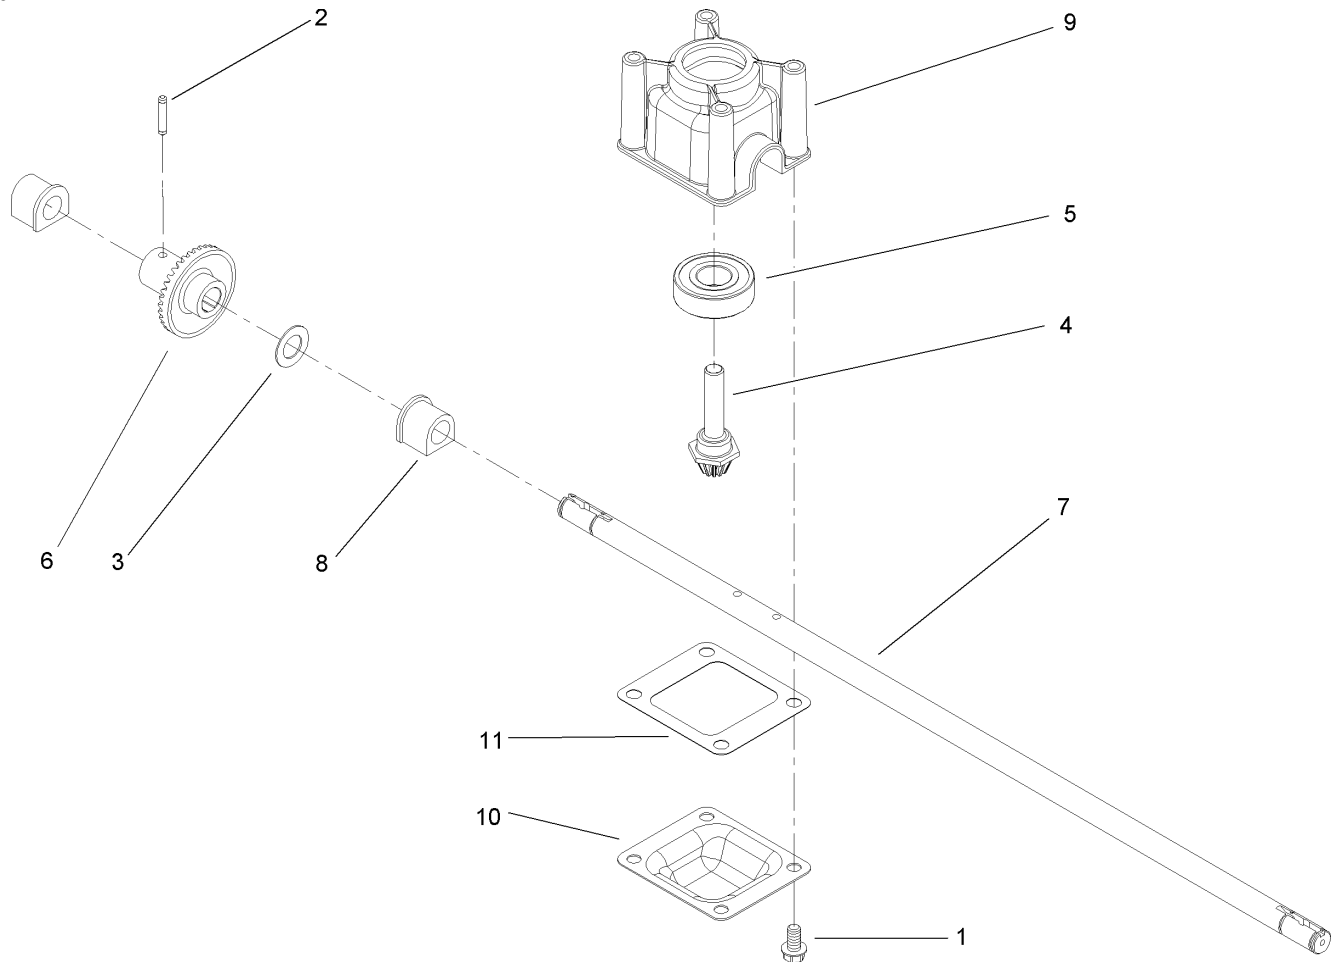

Transmission Assembly No. 106-3956

Ref	Part No.	Qty.	Description				
1	32144-4	4	Screw-HWH				
2	105-6817	1	Pin-Groove				
3	36-4780	1	Washer				
4	92-5790	1	Pinion				
5	100-1048	1	Bearing-Ball				
6	104-8671	1	Gear-Bevel, 37t				
7	106-3957	1	Shaft-Output				
8	104-8673	2	Bushing-Shaft, Output				
9	104-8674	1	Gearcase-Upper				
10	104-8675-03	1	Cover-Gearcase				
11	105-6839	1	Gasket-Gearcase