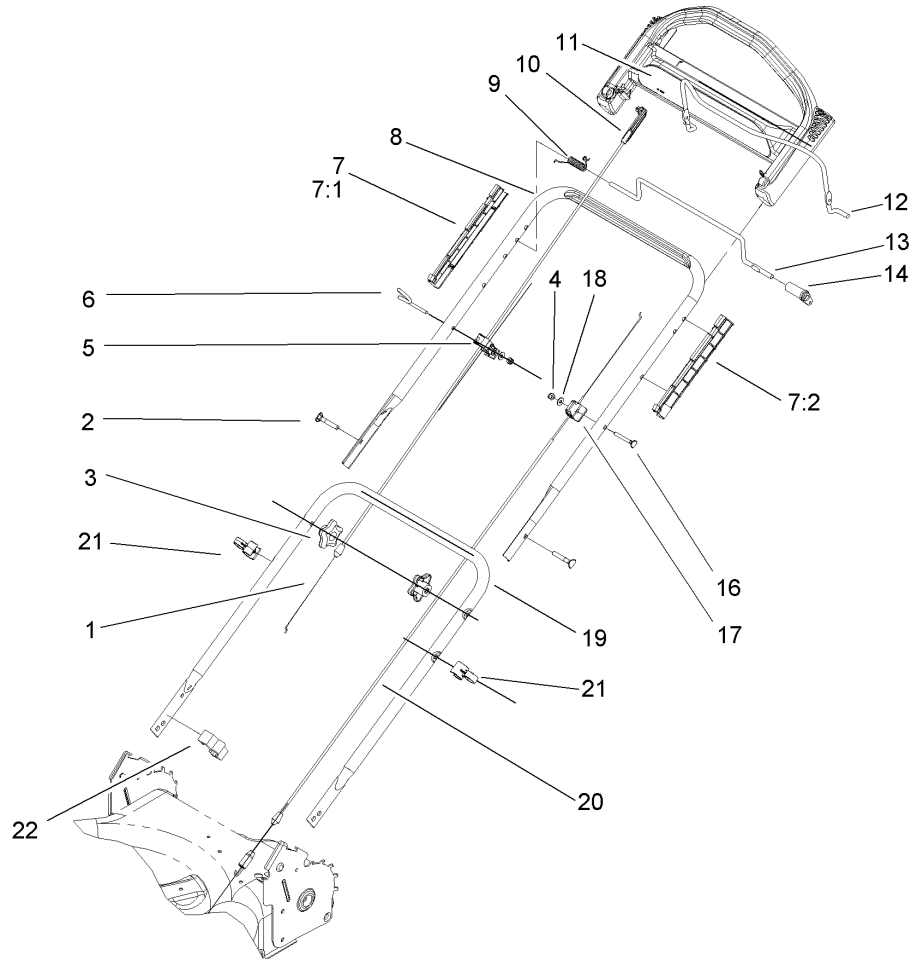

Handle Assembly

Ref	Part No.	Qty.	Description
1	104-8676	1	Cable-Brake
2	92-2260	2	Screw-Handle
3	106-4161	2	Knob-Handle
4	3296-73	2	Nut-Lock, NI
5	99-5239	1	Anchor-Cable (Serial Range 230000001-230045339)
5	106-8331	1	Anchor-Cable (Serial Range 230045339-230599999)
6	105-3049	1	Guide-Rope (Serial Range 230600000-230612003)
6	106-8330	1	Guide-Rope (Serial Range 230612004 And Up)
7	105-8593	1	Handle Guide Kit
7:1	105-6841	1	Guide-RH
7:2	105-6842	1	Guide-LH
8	104-8680-05	1	Handle-Upper
9	104-8690	1	Spring-Torsion
10	104-8678	1	Handle-Control
11	105-3033	1	Decal-Control Handle
12	104-8679-03	1	Bail-Brake
13	99-1588	1	Bar-Control, Traction
14	99-1589	1	Lever-Traction
16	321-50	1	Screw-HH
17	92-7729	1	Anchor-Upper, Cable
18	3256-1	2	Washer-Flat

Ref	Part No.	Qty.	Description
19	107-0784-05	1	Handle-Lower (Only On: 20018)
19	106-6822-05	1	Handle-Lower (Only On: 20014)
20	105-1844	1	Cable-Traction
21	106-6805	2	Guide-Cable
22	105-6830	1	Guide-Cable