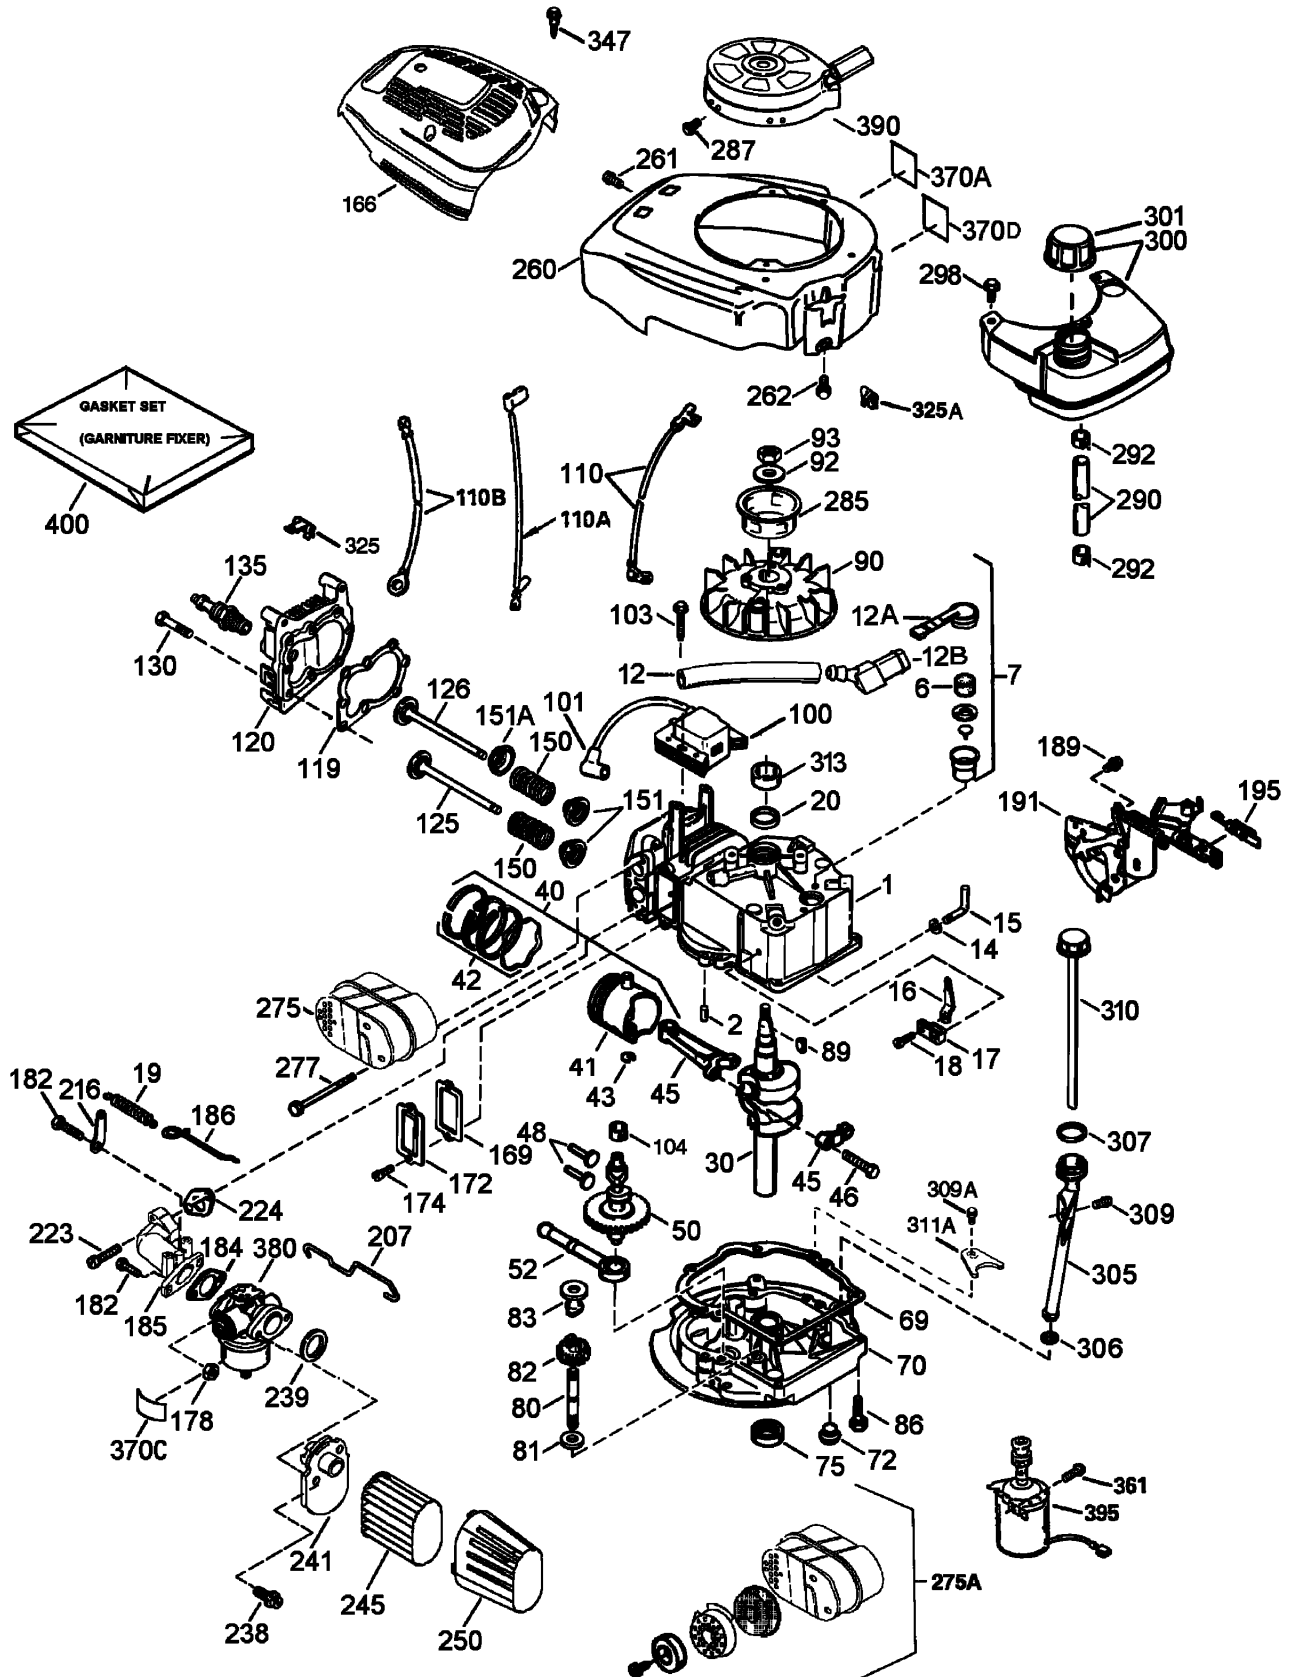

Engine Assembly No. 1

Tecumseh LEV120-362004A