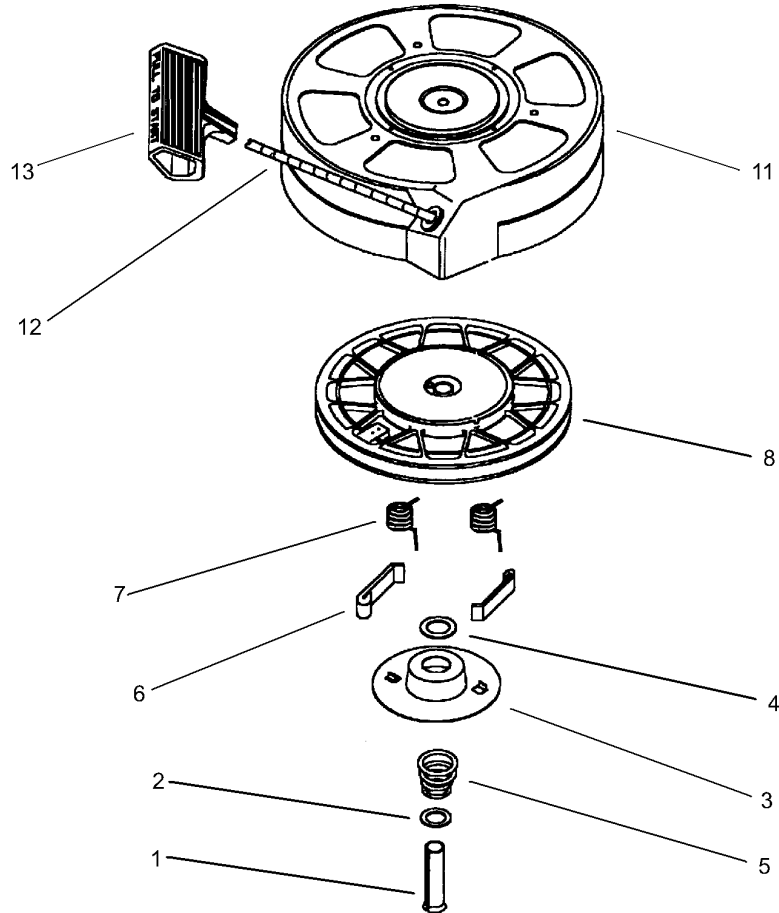

Recoil Starter Assembly No. 590702 (Optional) Tecumseh LEV120-362004A

Ref	Part No.	Qty.	Description				
④0	590702	0	Recoil Starter				
④1	590599A	1	Pin-Spring (Incl. Ref. #4)				
④2	590600	1	Washer				
④3	590696	1	Retainer				
④4	590601	1	Washer				
④5	590697	1	Spring-Brake				
④6	590698	2	Dog-Starters				
④7	590699	2	Spring-Dog				
④8	590700	1	Pulley And Spring-Rewind				
④11	590703A	1	Starter Housing ASM (40 Degree Grommet)				
④12	590535	1	Rope-Starter (Length 98" X 9/64" Dia)				
④13	590701	1	Handle-Starters