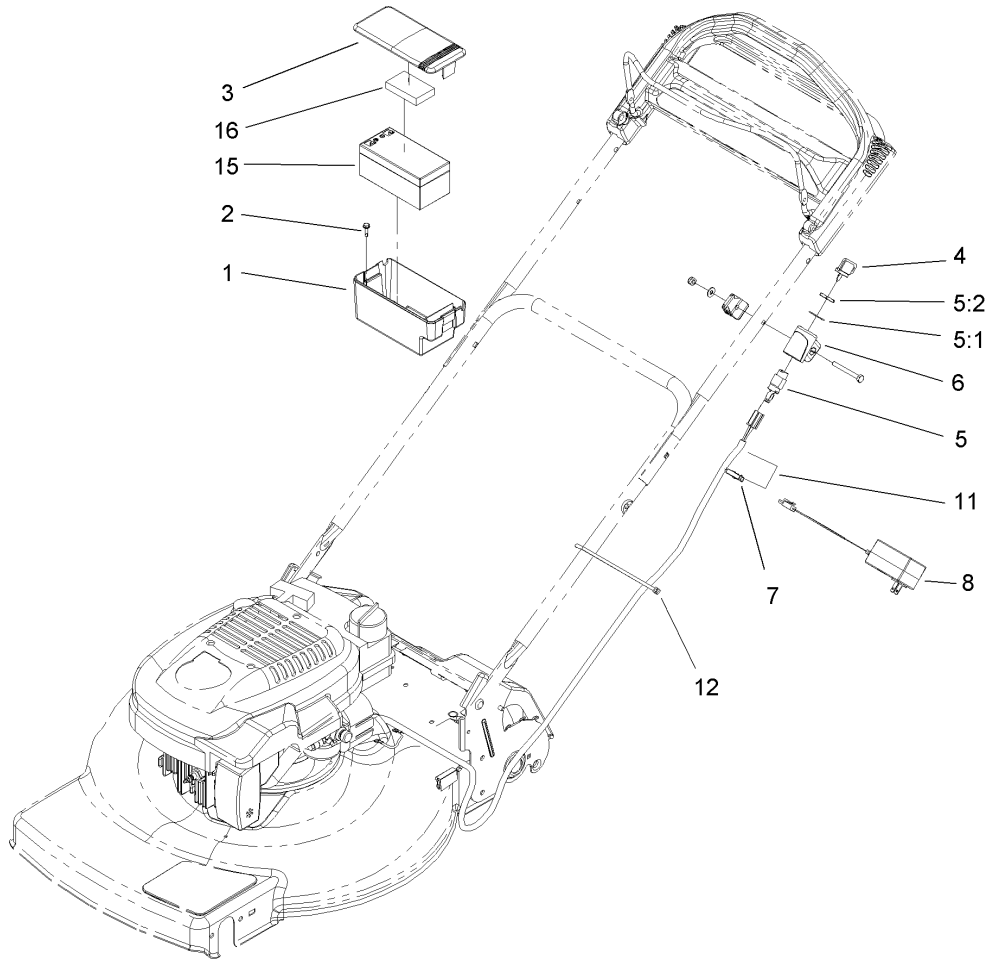

Electrical Start Assembly

Ref	Part No.	Qty.	Description
1	106-3996	1	Box-Battery
2	104-7648	2	Screw-Tek
3	106-3997	1	Cover-Battery
4	63-8360	1	Key-Ignition
5	46-5780	1	Switch-Starter
5:1	3254-5	1	Washer-Tooth
5:2	218-461	1	Nut-HH
6	104-8692	1	Mount-Switch
7	105-8627	1	Harness-Wire
8	104-7401	1	Charger-12 Volt
11	104-7953	1	Decal-Harness
12	614249	2	Strap-Tie
15	106-3995	1	Battery-12 Volt (Wet)
16	106-3994	1	Foam-Battery