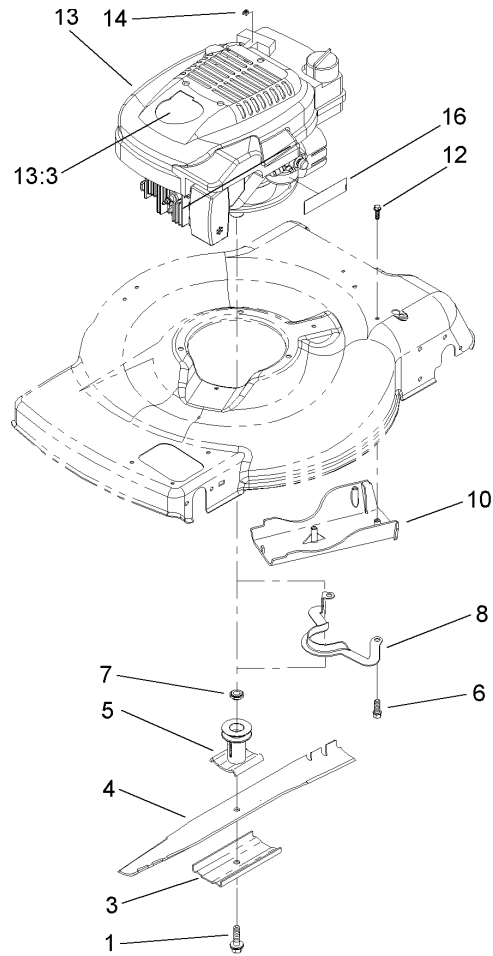

Front Axle and Wheel Assembly

Ref	Part No.	Qty.	Description
1	614650	2	Bolt-Shoulder
2	105-1814	2	Wheel ASM
3	322-6	2	Screw-HH
4	40-1940	2	Washer
5	105-3048	2	Washer-Flat
6	105-1807	2	Arm-Pivot, Front
7	105-1809	2	Arm-Spring
8	105-3042	2	Knob-Lever, HOC
9	105-1818	2	Bushing-Mount, HOC
10	3296-29	2	Nut-Lock, NI
11	46-8091	1	Screw-HWH
12	105-3004	1	Cover-Cutout
13	105-3005	1	Cover-Belt Opening
14	104-9359	1	Bumper-Mower
15	105-6849	3	Screw-Thread Forming

--	--	--	--

Rear Axle and Transmission Assembly

Ref	Part No.	Qty.	Description
1	614650	2	Bolt-Shoulder
2	105-3036	2	Wheel Gear ASM
2:3		1	Wheel Bushing ASM
2:3:1	27-6250	2	Bushing
3	65-2720	4	Klipring-Locking
4	105-3040	2	Gear-Pinion, 15t
5	614426	2	Washer-Stepped
6	105-6840	6	Washer-Thrust
7	105-1838	2	Cover-Wheel
8	32151-36	2	Ring-Retaining
9	105-1819	2	Arm-Pivot, Rear
10	105-1809	2	Arm-Spring
11	105-3042	2	Knob-Lever, HOC
12	104-8698	2	Retainer-Bearing, HOC
13	104-8699	2	Bearing-Ball
14	39-9650	2	Spring-Compression
15	612066	2	Key
16	106-3956	1	Transmission ASM
17	105-6814	1	Washer-Shield
18	105-1832-03	1	Bracket-Pivot
19	32144-4	2	Screw-HWH
20	92-5791	1	Spacer
21	100-1176	2	Pulley-Half
22	91-2258	1	V-Belt

Ref	Part No.	Qty.	Description
23	3256-24	1	Washer-Flat
24	3296-5	1	Nut-Lock, NI
25	105-1811	1	Brace-HOC Plate
26	105-1843	1	Shield-Trailing
28	322-6	4	Screw-HH
29	3229-11	2	Screw-CARR
30	3296-16	2	Nut-Lock, NI
31	36-4780	1	Washer

Transmission Assembly No. 106-3956

Ref	Part No.	Qty.	Description				
1	32144-4	4	Screw-HWH				
2	105-6817	1	Pin-Groove				
3	36-4780	1	Washer				
4	92-5790	1	Pinion				
5	100-1048	1	Bearing-Ball				
6	104-8671	1	Gear-Bevel, 37t				
7	106-3957	1	Shaft-Output				
8	104-8673	2	Bushing-Shaft, Output				
9	104-8674	1	Gearcase-Upper				
10	104-8675-03	1	Cover-Gearcase				
11	105-6839	1	Gasket-Gearcase				