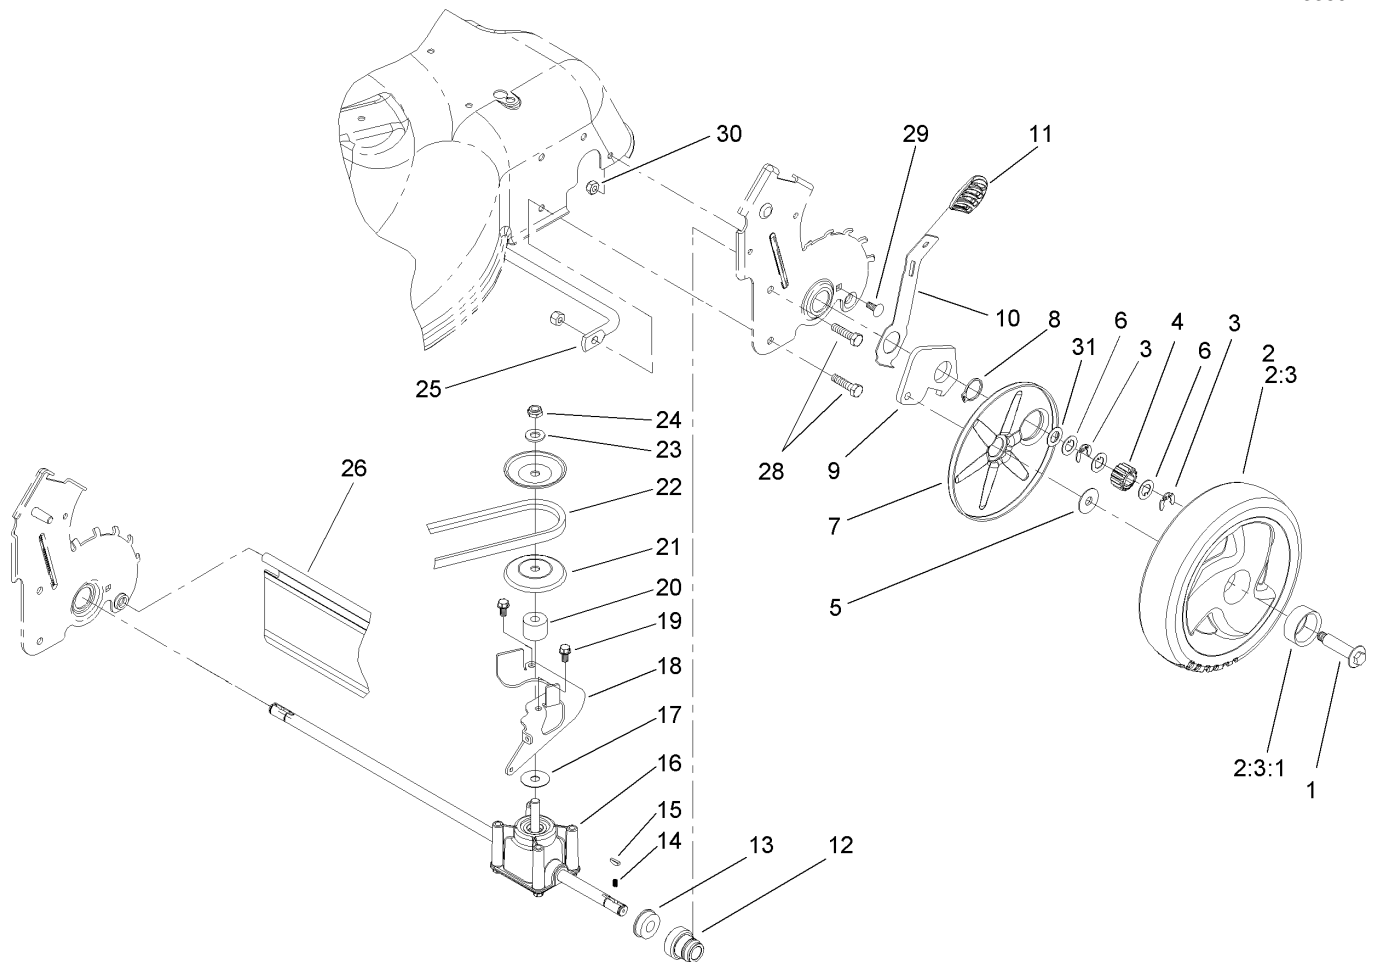

Rear Axle and Transmission Assembly

Ref	Part No.	Qty.	Description
1	614650	2	Bolt-Shoulder
2	105-3036	2	Wheel Gear ASM
2:3		1	Wheel Bushing ASM
2:3:1	27-6250	2	Bushing
3	65-2720	4	Klipring-Locking
4	105-3040	2	Gear-Pinion, 15t
5	614426	2	Washer-Stepped
6	105-6840	6	Washer-Thrust
7	105-1838	2	Cover-Wheel
8	32151-36	2	Ring-Retaining
9	105-1819	2	Arm-Pivot, Rear
10	105-1809	2	Arm-Spring
11	105-3042	2	Knob-Lever, HOC
12	104-8698	2	Retainer-Bearing, HOC
13	104-8699	2	Bearing-Ball
14	39-9650	2	Spring-Compression
15	612066	2	Key
16	106-3956	1	Transmission ASM
17	105-6814	1	Washer-Shield
18	105-1832-03	1	Bracket-Pivot
19	32144-4	2	Screw-HWH
20	92-5791	1	Spacer
21	100-1176	2	Pulley-Half
22	91-2258	1	V-Belt

Ref	Part No.	Qty.	Description
23	3256-24	1	Washer-Flat
24	3296-5	1	Nut-Lock, NI
25	105-1811	1	Brace-HOC Plate
26	105-1843	1	Shield-Trailing
28	322-6	4	Screw-HH
29	3229-11	2	Screw-CARR
30	3296-16	2	Nut-Lock, NI
31	36-4780	1	Washer