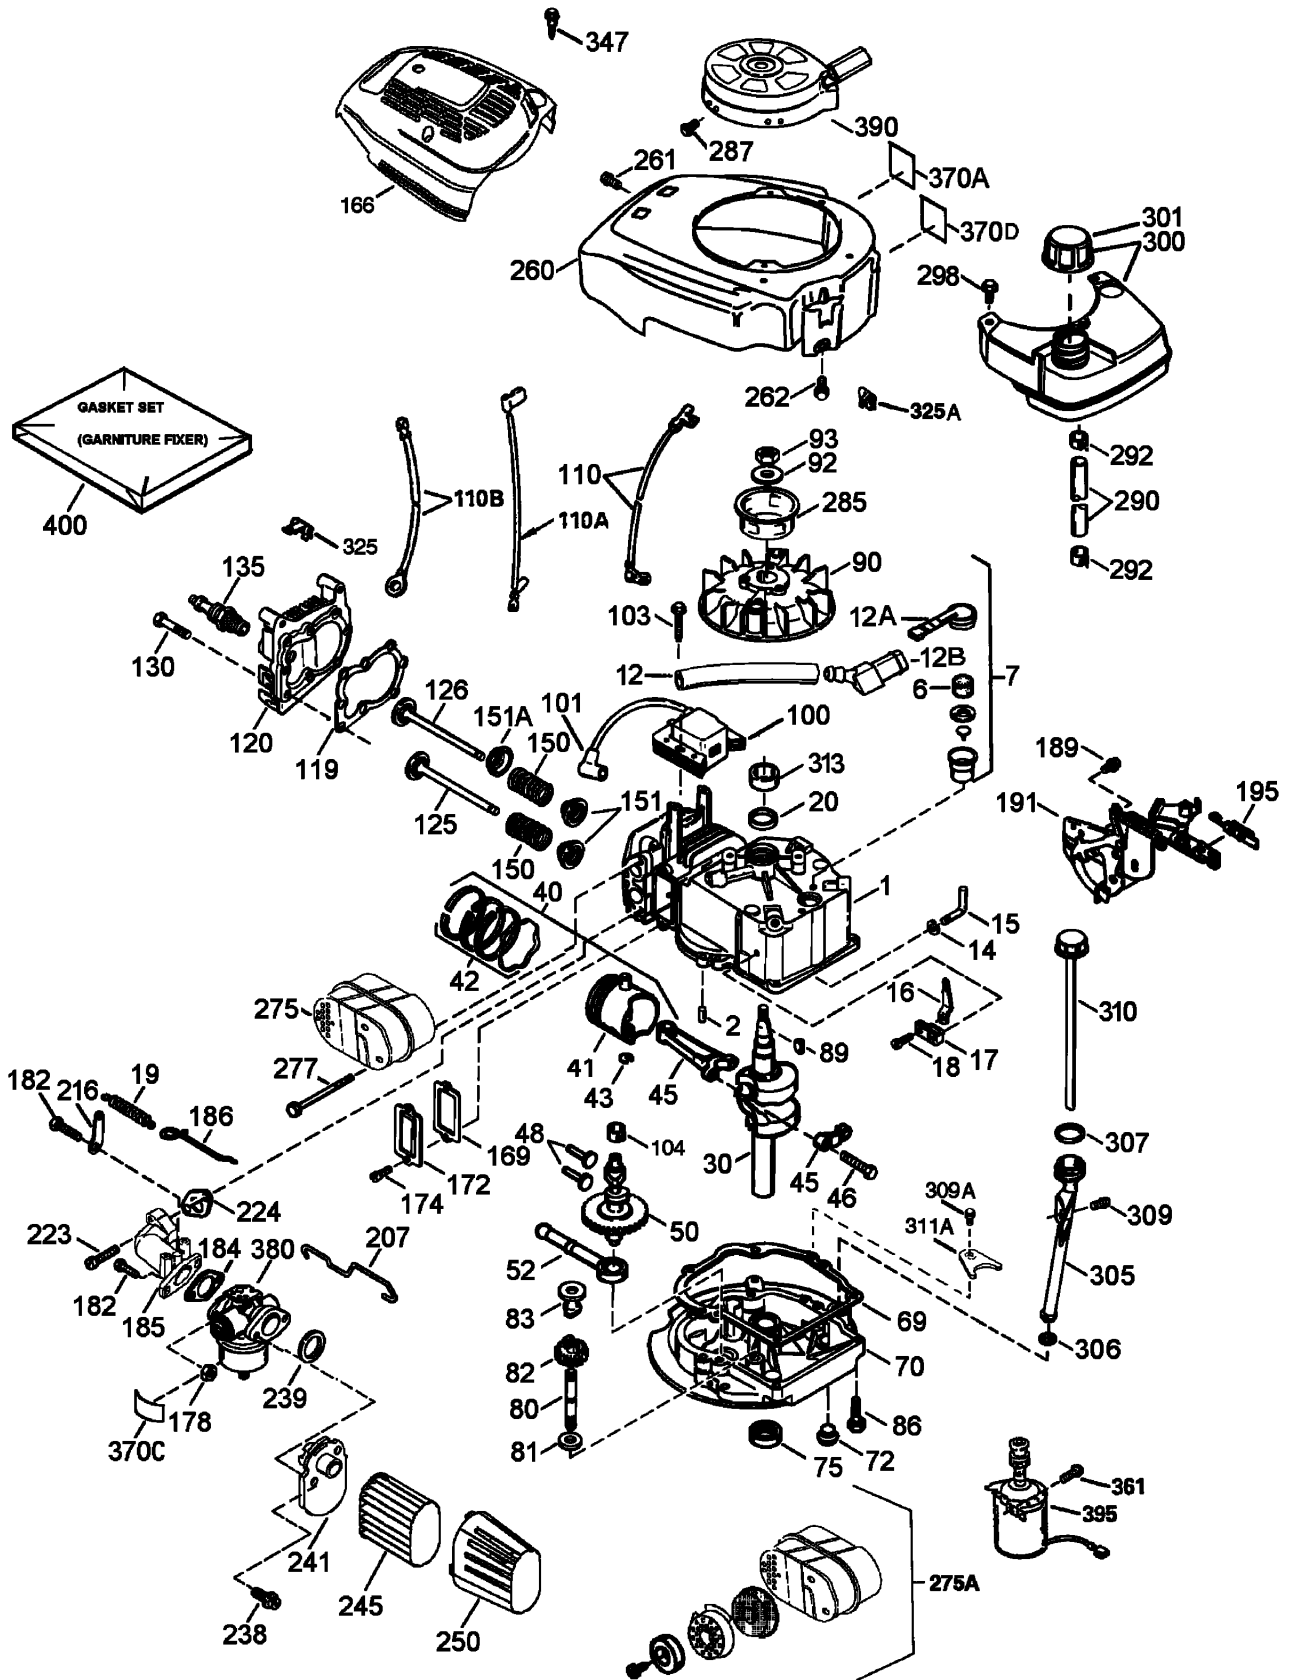

Engine Assembly No. 2 Tecumseh LEV120-362004A