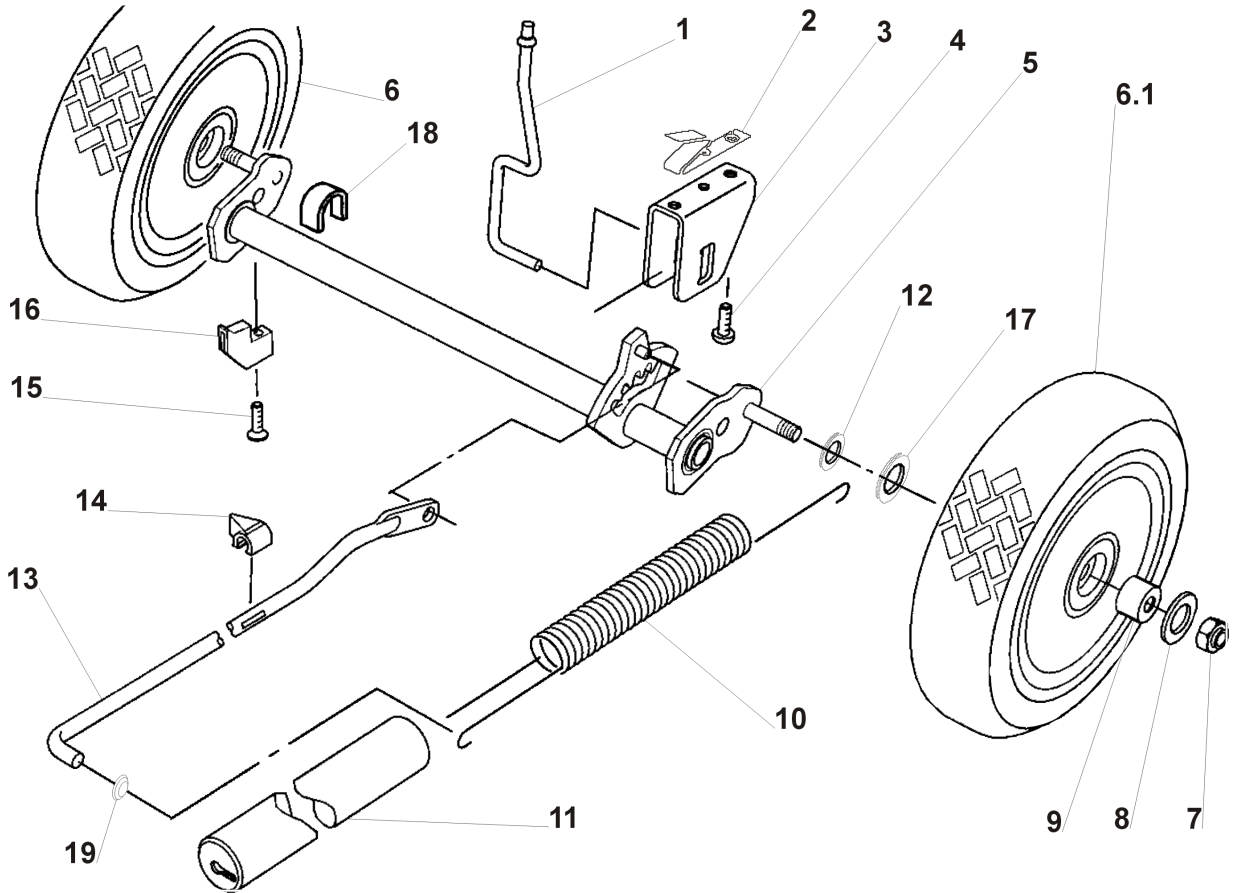

Ref.No.	Part-No.	Description	Qty.
20	93-3720	Baffle	1
21	3250-13	Screw PPH	1
22	32112-11	Cap	1
23	98-3216	Retainer - Axle	2
24	93-4080	Axle - Front	1
25	99-1711	Nut - Lock	2
26	40-1940	Washer	4
27	99-1712	Bolt - Wheel	2
28	93-4081	Wheel – Front (incl. Ref. No. 30)	2
29	99-1713	Washer - Wave	2
30	93-7024	Bushing	4
31	93-3793	Screw - Retainer	2
32	94-1864	Screw - Baffle	1
33	98-3222	Cap – Front Axle	2
34	95-2747	Fitting- Washout	1
35	46-6290	O-Ring	1
36	46-6811	Screw - HWH	2

95-6914 * = not illustrated

Rear Axle Assembly

Bild	Teile-Nr.	Bezeichnung	St.
1	98-3232	Rod-Trigger	1
2	93-4062	Spring-Trigger Return	1
3	93-4066	Saddle-HOC	1
4	93-4095	Screw-Baffle	2
5	93-4079	Axle- Rear	1
6	93-8492	Wheel-Rear (incl. Ref.# 9)	1
6.1	94-3313	Smartwheel-Rear (incl. Ref.#9)	1
7	93-4098	Nut-Wheel	2
8	93-4097	Washer-Wheel	2
9	93-7023	Bushing-Wheel	4

Bild	Teile-Nr.	Bezeichnung	St.
10	71-7740	Spring	1
11	71-8450	Cover-Spring	1
12	94-6723	Cuppedwasher	2
13	93-4065	Rod-Link	1
14	71-7980	Indicator-HOC	1
15	93-3793	Screw-Retainer	2
16	98-3116	Retainer-Axle	2
17	94-6722	Washer-Wave	2
18	98-3226	Cap-rear Axle	2
19	32112-11	Safety Cap	1

Blade Assembly

Ref.No.	Part-No.	Description	Qty.
1	93-4091	Retainer - Blade	1
2	98-1430	Blade - 43 cm	1

Ref.No.	Part-No.	Description	Qty.
3	3253-22	Washer - Lock	1
4	26-0672	Bolt - Blade	1

Engine Assembly