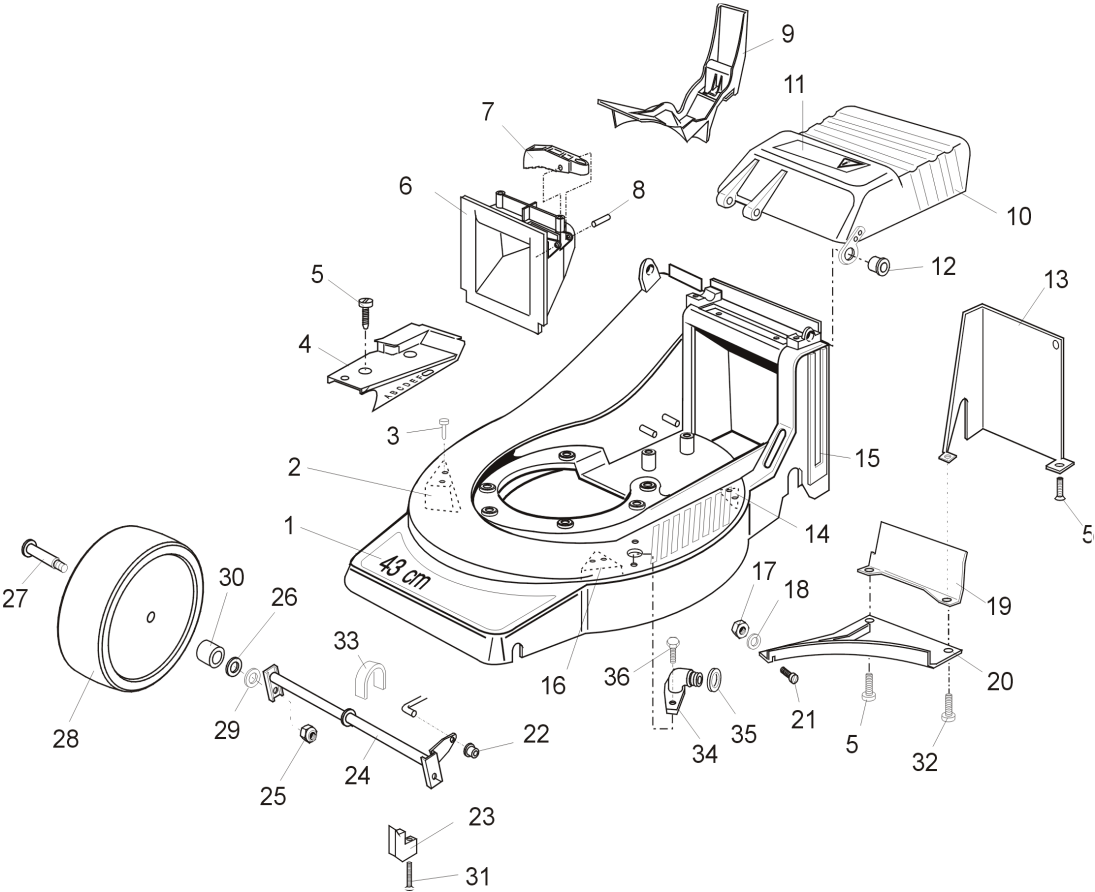

Model-No.: 21012
Serial-No.: 9900001 & up

Teileliste

**Recycler®
43cm Mower HP**

Housing Assembly

Ref.No.	Part-No.	Description	Qty.
1	95-6839	Decal -Deck	1
2	93-3730	Kicker – Right Front	1
3	32144-111	Screw - Kicker	6
4	106-4750	Cover - Belt	1
5	93-4095	Screw - Baffle	4
6	93-4054	Grip - Lower	1
7	98-3236	Trigger - HOC	1
8	3284-5	Pin - Groove	1
9	93-3790	Plug	1
10	99-1700	Door Discharge	1
11	99-1708	Decal - Danger	1
12	93-3794	Bushing - Door	1
13	98-1429	Cover - Shield	1
14	93-3750	Deflektor – Left Rear	1
15	106-4751	Gehäuse kpl.	1
16	93-3740	Kicker – Left Front	1
17	3296-2	Nut - Lock	1
18	3256-21	Washer - Flat	1
19	93-4110	Baffle - Chute	1

Ref.No.	Part-No.	Description	Qty.
20	93-3720	Baffle	1
21	3250-13	Screw PPH	1
22	32112-11	Cap	1
23	98-3216	Retainer - Axle	2
24	93-4080	Axle - Front	1
25	99-1711	Nut - Lock	2
26	40-1940	Washer	4
27	99-1712	Bolt - Wheel	2
28	93-4081	Wheel – Front (incl. Ref. No. 30)	2
29	99-1713	Washer - Wave	2
30	93-7024	Bushing	4
31	93-3793	Screw - Retainer	2
32	94-1864	Screw - Baffle	1
33	98-3222	Cap – Front Axle	2
34	95-2747	Fitting- Washout	1
35	46-6290	O-Ring	1
36	46-6811	Screw - HWH	2

Bild	Teile-Nr.	Bezeichnung	St.
10	71-7740	Spring	1
11	71-8450	Cover-Spring	1
12	94-6723	Cuppedwasher	2
13	93-4065	Rod-Link	1
14	71-7980	Indicator-HOC	1
15	93-3793	Screw-Retainer	2
16	98-3116	Retainer-Axle	2
17	94-6722	Washer-Wave	2
18	98-3226	Cap-rear Axle	2
19	32112-11	Safety Cap	1

Blade Assembly

Ref.No.	Part-No.	Description	Qty.
1	93-4091	Retainer - Blade	1
2	98-1430	Blade - 43 cm	1

Ref.No.	Part-No.	Description	Qty.
3	3253-22	Washer - Lock	1
4	26-0672	Bolt - Blade	1

Engine Assembly