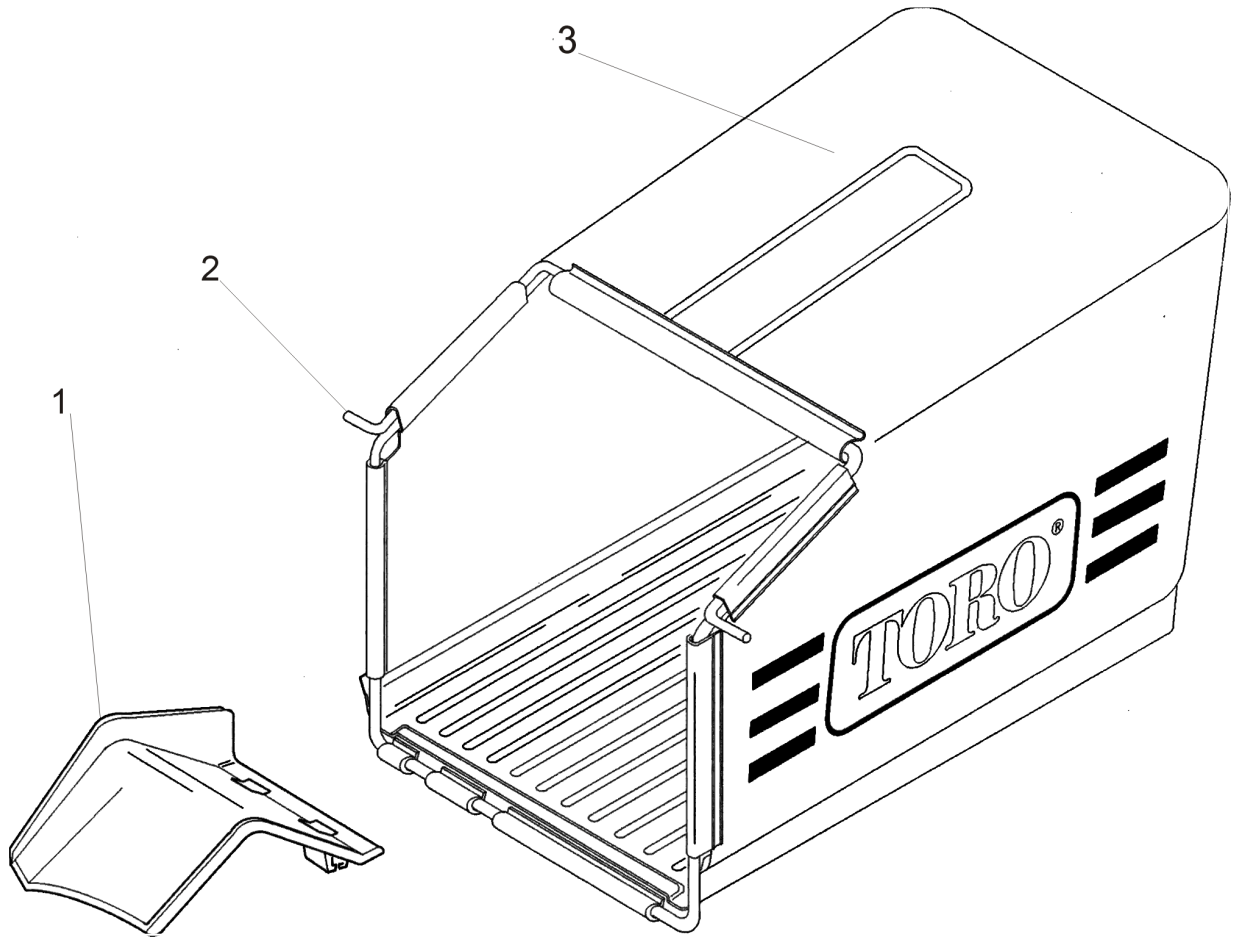

Grass Bag Assembly

Ref.No.	Part No.	Description	Qty.
1	93-4087	Grass Bag-Remover	1
2	93-4085	Frame-Bag	1

Ref.No	Part No.	Description	Qty.
3	93-4086	Bag-grass	1