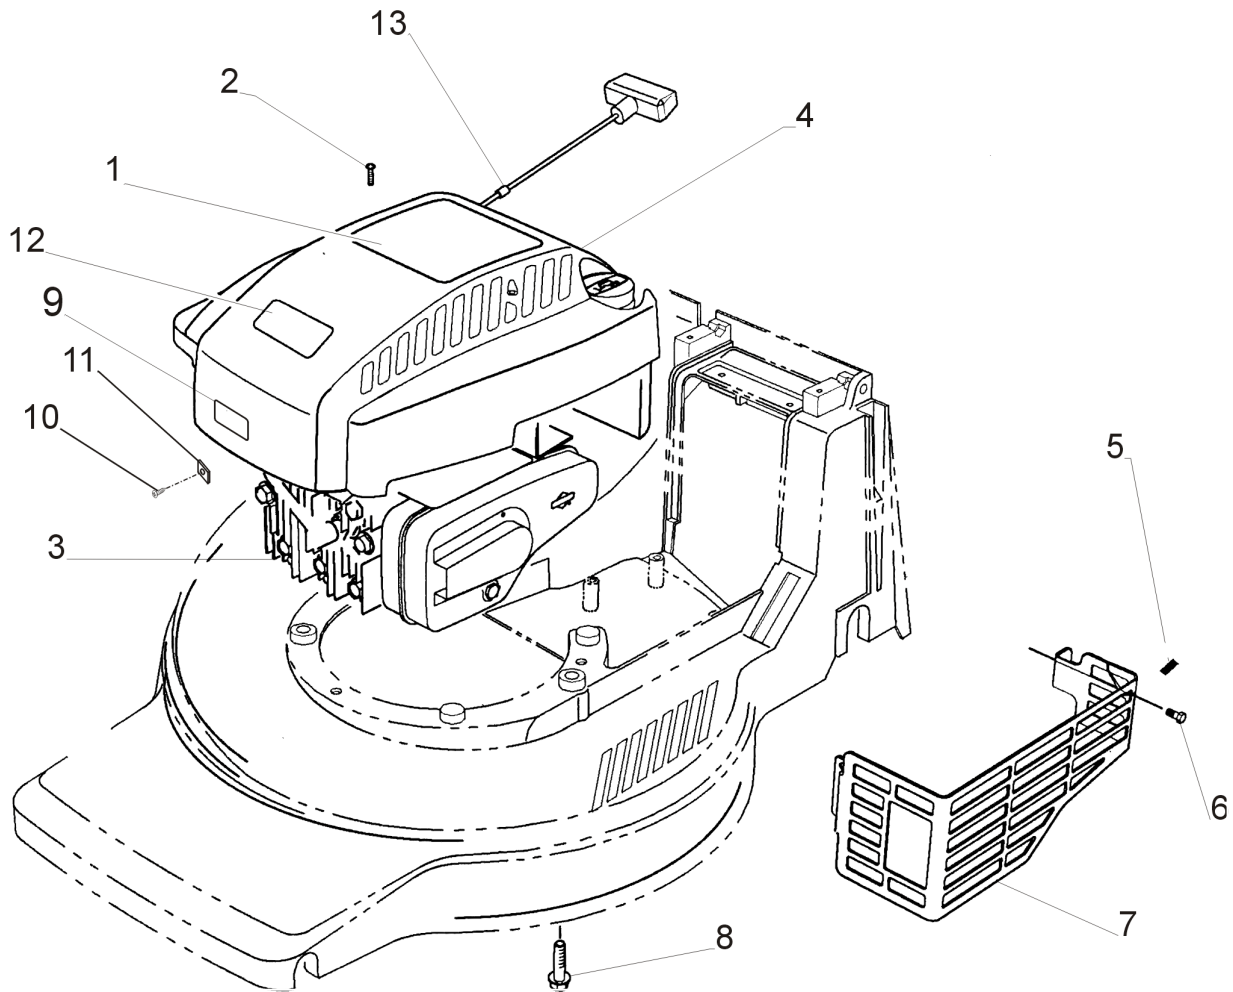

Bild	Teile-Nr.	Bezeichnung	St.
10	71-7740	Spring	1
11	71-8450	Cover-Spring	1
12	94-6723	Cuppedwasher	2
13	93-4065	Rod-Link	1
14	71-7980	Indicator-HOC	1
15	93-3793	Screw-Retainer	2
16	98-3116	Retainer-Axle	2
17	94-6722	Washer-Wave	2
18	98-3226	Cap-rear Axle	2
19	32112-11	Safety Cap	1

Blade Assembly

Ref.No.	Part-No.	Description	Qty.
1	93-4091	Retainer - Blade	1
2	98-1430	Blade - 43 cm	1

Ref.No.	Part-No.	Description	Qty.
3	3253-22	Washer - Lock	1
4	26-0672	Bolt - Blade	1

Engine Assembly

Ref-No.	Part-No.	Description	Qty.
1	95-6838	Decal - Shroud	1
2	32144-121	Screw	2
3		Engine Model 127802-1741-B1-A7080	1
4	93-0243	Shroud - Engine	1
5	3290-378	Tie - Cable	1
6	32144-73	Screw	

Ref-No.	Part-No.	Description	Qty.
7	82-8550	Shield - Muffler	
8	32144-102	Screw	3
9	92-2289	Plate - Logo	1
10	93-8470	Screw-Clamp	1
11	2210-249	Clamp-Casing	1
12	92-2289	Plate-Logo	1
13	2210-316	Rope-Stop	1