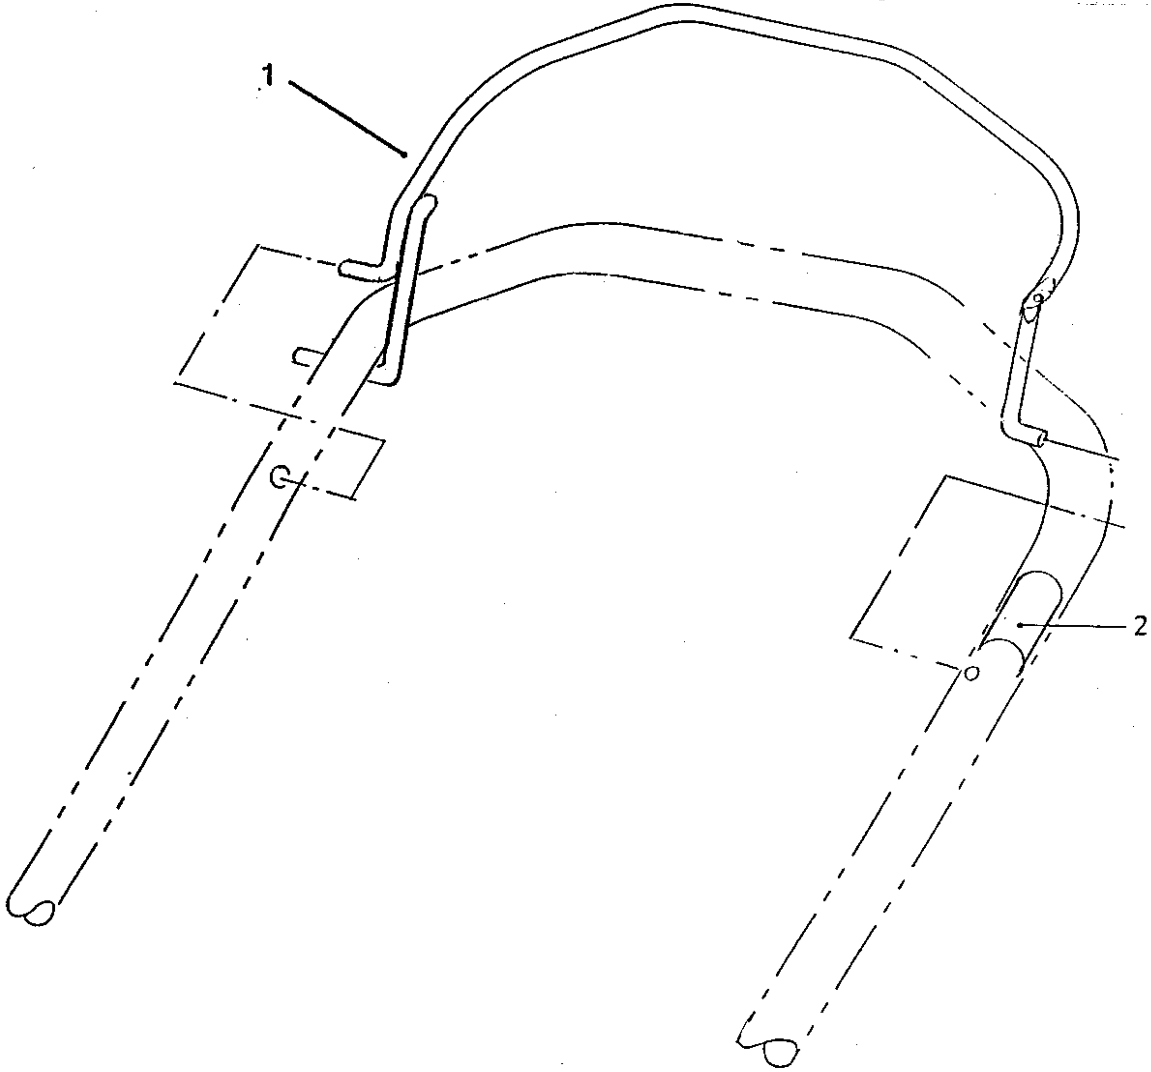

Bail-Brake Assembly

Ref.No	Part No	Description	Qty.
1	98-1431	Bail-Brake	1

Ref.No	Part No	description	Qty.
2	98-1437	Decal-Instruction	1