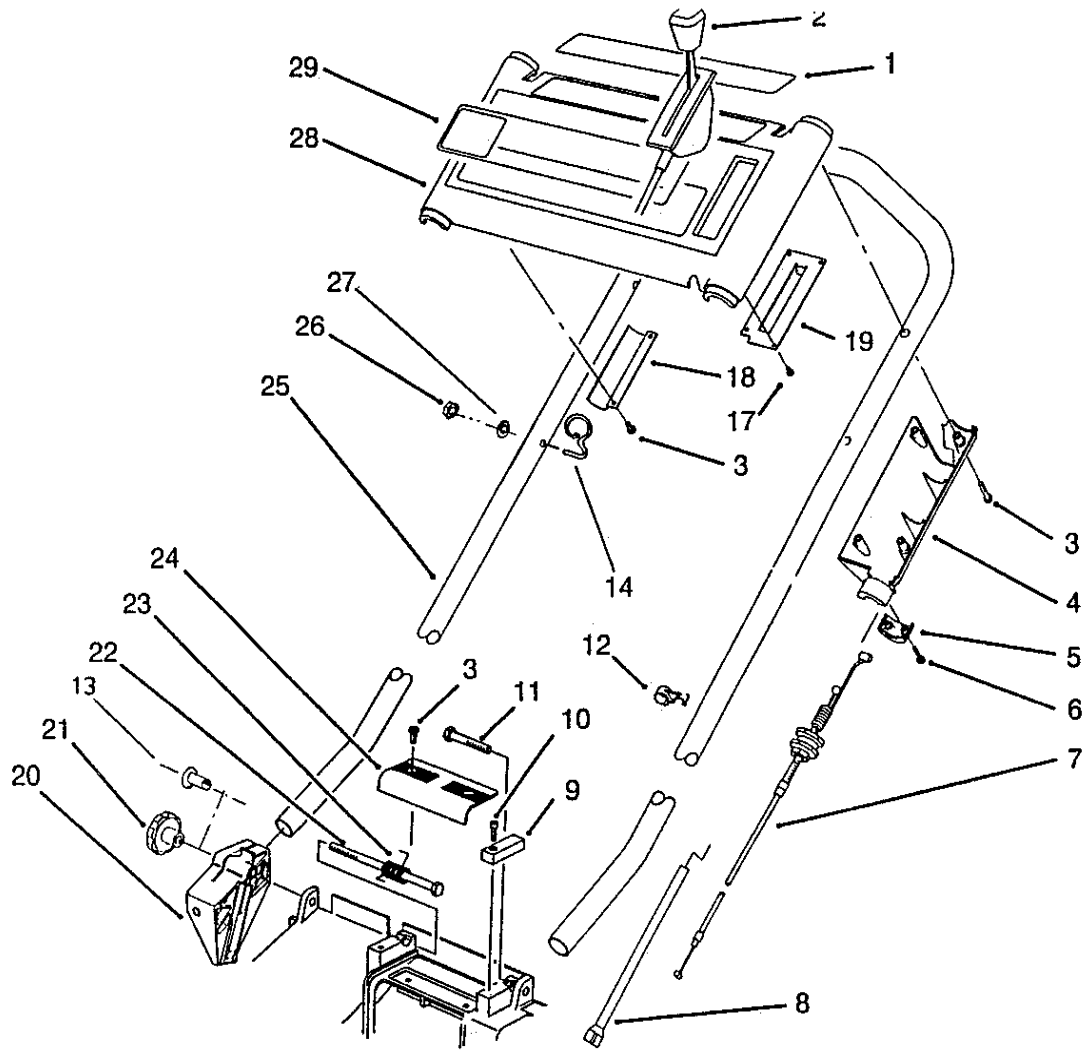

Handle Assembly

Ref.	Part No.	Description	Qty.	Ref.	Part No.	Description	Qty.
1	94-6026	Decal-Instruction	1	17	32144-98	Screw-PPH	4
2	93-1117	Control-Throttle	1	18	71-8130	Bracket-Control	1
3	32144-97	Screw-PPH	7	19	71.8040	Plate-Throttle	1
4	93-0339	Cover-Throttle	1	20	99-1710	Mount-Handle RH (Incl. Ref. # 13)	1
5	71-7630	Cap-Throttle	1	*	99-1705	Mount-Handle LH (Incl. Ref. # 13)	1
6	32144-99	Screw-PPH	2	21	19-4050	Knob	2
7	99-1718	Cable-Traction	1	22	93-4058	Bolt-Long	1
8	99-1719	Cable-Brake	1	23	93-4057	Spring-Door	1
9	93-4056	Cap-Bolt	1	24	71-7860	Gripp-Upper	1
10	93-4094	Screw	2	25	98-1440	Handle-SP	1
11	93-4060	Bolt-Short	1	26	3296-73	Nut-Lock	1
12	93-4084	Cable-Retainer	1	27	3256-1	Washer-Flat	1
13	99-1717	Spacer	2	28	17-4319	Panel-Control	1
14	95-4457	Rope-Guide	1	29	92-7865	Decal-Panel	1