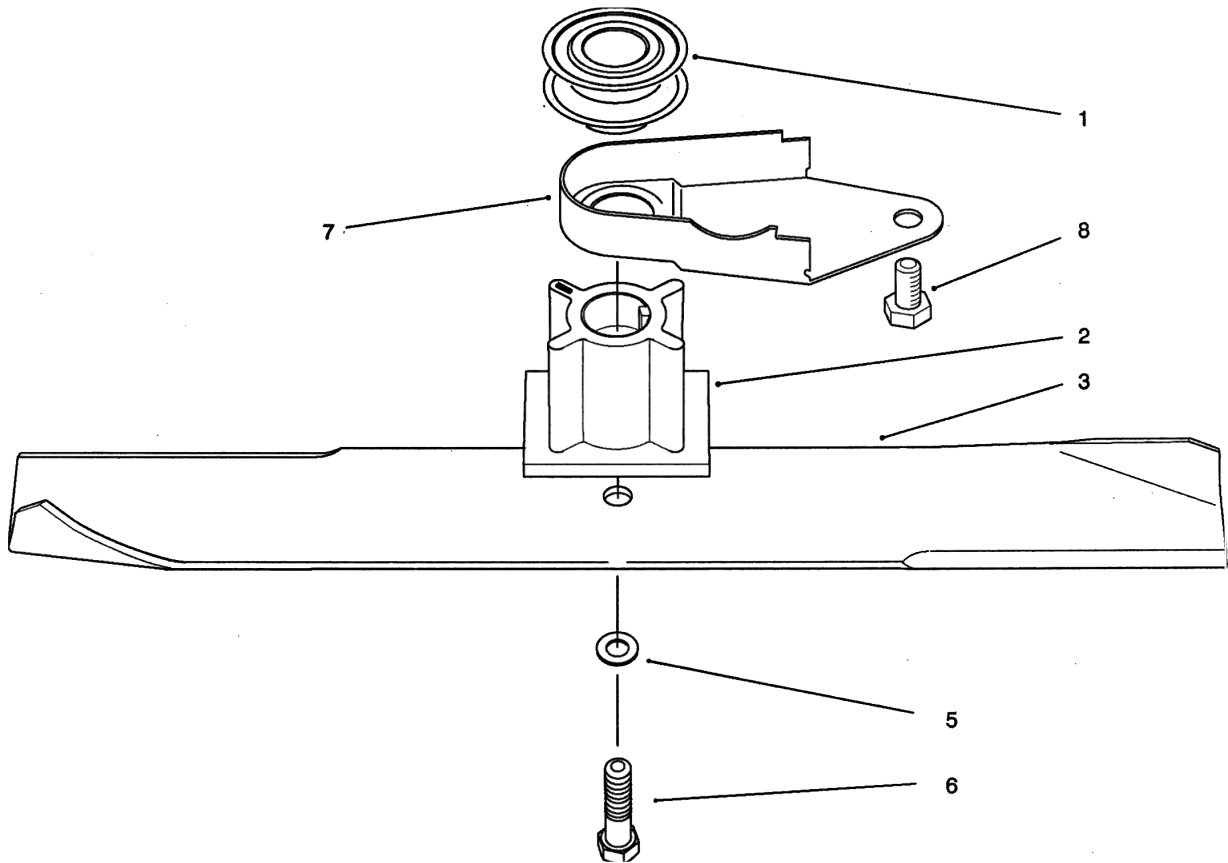

Blade Assembly

Ref.No.	Part-No.	Description	Qty.	Ref.No.	Part-No.	Description	Qty.
1	62-7550	Pulley-Driver	1	6	26-0672	Bolt - Blade	1
2	93-4091	Retainer - Blade	1	7	93-8718	Cover - Belt	1
3	98-1430	Blade - 43 cm	1	8	93-9837	Screw - Belt Cover	1
5	3253-22	Washer - Lock	1