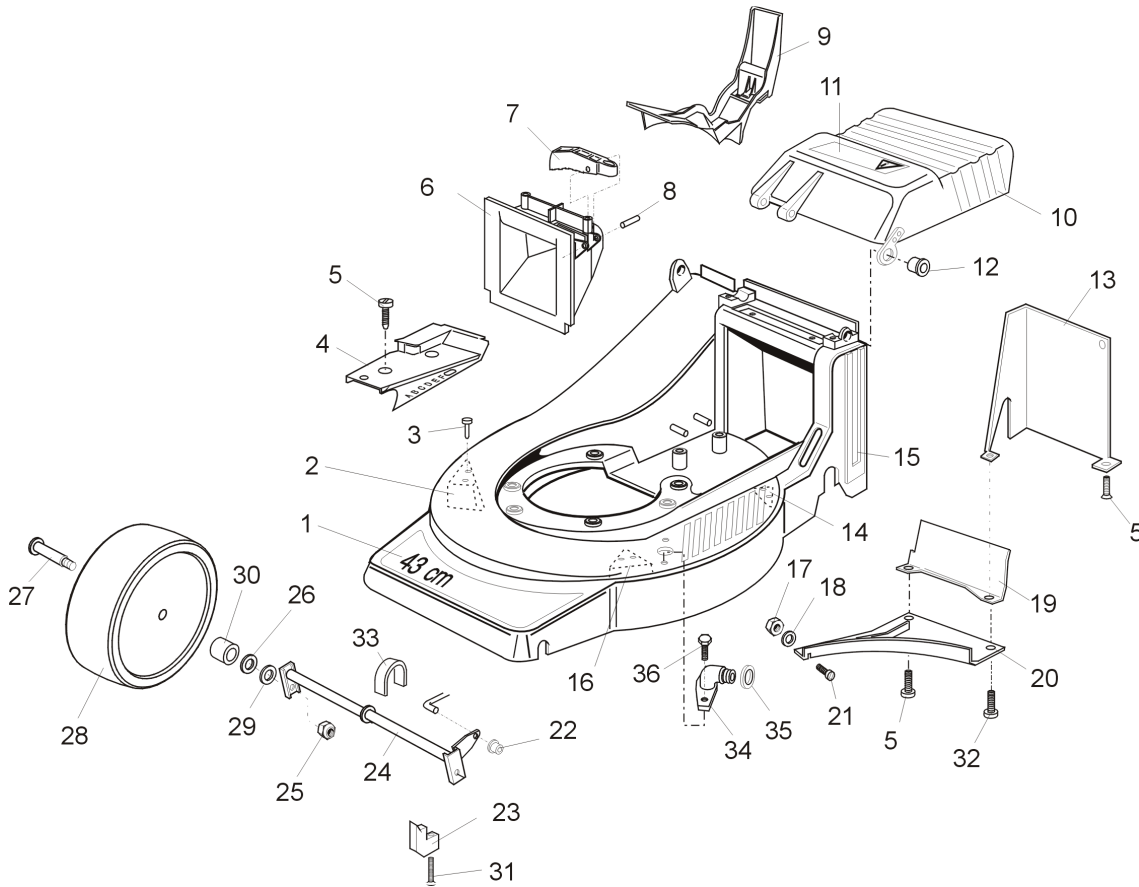

TORO

Model-No.: 21013
Serial-No.: 9900001 & up

Teileliste

Recycler®
43cm Mower SP

Housing Assembly

Ref.No.	Part-No.	Description	Qty.	Ref.No.	Part-No.	Description	Qty.
1	95-6839	Decal -Deck	1	20	93-3720	Baffle	1
2	93-3730	Kicker – Right Front	1	21	3250-13	Screw PPH	1
3	32144-111	Screw - Kicker	6	22	32112-11	Cap	1
4	106-4750	Cover - Belt	1	23	98-3216	Retainer - Axle	2
5	93-4095	Screw - Baffle	4	24	93-4080	Axle - Front	1
6	93-4054	Grip - Lower	1	25	99-1711	Nut - Lock	2
7	98-3236	Trigger - HOC	1	26	40-1940	Washer	4
8	3284-5	Pin - Groove	1	27	99-1712	Bolt - Wheel	2
9	93-3790	Plug	1	28	93-4081	Wheel – Front (incl. Ref. No. 30)	2
10	99-1700	Door Discharge	1	29	99-1713	Washer - Wave	2
11	99-1708	Decal - Danger	1	30	93-7024	Bushing	4
12	93-3794	Bushing - Door	1	31	93-3793	Screw - Retainer	2
13	98-1429	Cover - Shield	1	32	94-1864	Screw - Baffle	1
14	93-3750	Deflektor – Left Rear	1	33	98-3222	Cap – Front Axle	2
15	106-4751	Housing –Deck (Incl.Ref # 2,14 +16)	1	34	95-2747	Fitting- Washout	1
16	93-3740	Kicker – Left Front	1	35	46-6290	O-Ring	1
17	3296-2	Nut - Lock	1	36	46-6811	Screw - HWH	2
18	3256-21	Washer - Flat	1				
19	93-4110	Baffle - Chute	1				

Rear Axle Assembly

Ref.No	Part No.	Description	Qty.
1	93-3793	Screw-Retainer	2
2	93-4118	V-belt	1
3	98-3232	Rod-Trigger	1
4	93-4062	Spring-Trigger Return	1
5	93-4066	Saddle-HOC	1
7	93-4095	Screw-Baffle	2
8	93-4077	Rear Axle-Left	1
9	93-4067	Cover-Wheel	2
10	106-4788	Screw-Wheel Gear	6
11	93-4068	Gear-Wheel	2
12	93-3792	Washer-Cover	4
13	93-3791	Ring-Secure	2
14	93-4099	Washer	2
15	93-4098	Nut-Wheel	2
16	93-4097	Washer-Wheel	2
17	93-7023	Bushing	4
18	93-3783	Wheel Rear (incl.Ref # 17)	1
19	99-1715	Freewheel Assy. Left	1

Blade Assembly

Ref.No.	Part-No.	Description	Qty.	Ref.No.	Part-No.	Description	Qty.
1	62-7550	Pulley-Driver	1	6	26-0672	Bolt - Blade	1
2	93-4091	Retainer - Blade	1	7	93-8718	Cover - Belt	1
3	98-1430	Blade - 43 cm	1	8	93-9837	Screw - Belt Cover	1
5	3253-22	Washer - Lock	1				