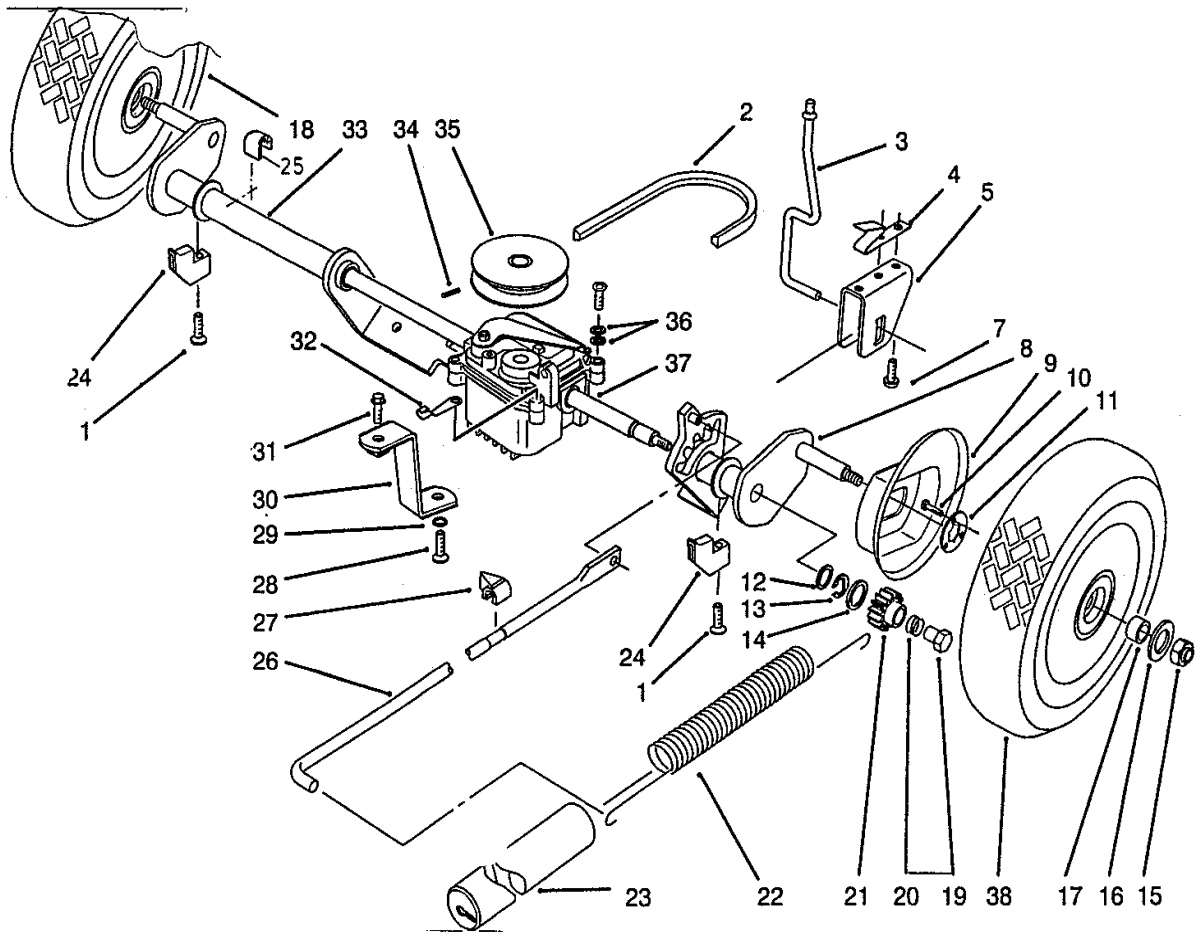

Rear Axle Assembly

Ref.No	Part No.	Description	Qty.
1	93-3793	Screw-Retainer	2
2	93-4118	V-belt	1
3	98-3232	Rod-Trigger	1
4	93-4062	Spring-Trigger Return	1
5	93-4066	Saddle-HOC	1
7	93-4095	Screw-Baffle	2
8	93-4077	Rear Axle-Left	1
9	93-4067	Cover-Wheel	2
10	106-4788	Screw-Wheel Gear	6
11	93-4068	Gear-Wheel	2
12	93-3792	Washer-Cover	4
13	93-3791	Ring-Secure	2
14	93-4099	Washer	2
15	93-4098	Nut-Wheel	2
16	93-4097	Washer-Wheel	2
17	93-7023	Bushing	4
18	93-3783	Wheel Rear (incl.Ref # 17)	1
19	99-1715	Freewheel Assy. Left	1

Ref. No	Part No.	Description	Qty.
20	99-1716	Freewheel Assy. Right	1
21	93-4072	Gear	2
22	71-7740	Spring	1
23	71-8450	Cover-Spring	1
24	98-3216	Retainer-Axle	2
25	98-3226	Cap-rear Axle	2
26	93-4065	Rod-Link	1
27	71-7980	Indicator-HOC	1
28	93-4116	Screw-Bracket	1
29	93-4115	Washer-Bracket	1
30	93-4112	Bracket-Gear Box	1
31	93-4114	Screw-Bracket	1
32	93-7018	Holder-Cable	1
33	93-4078	Rear Axle-Right	1
34	93-4113	Pin-Roll	1
35	93-4111	Pulley-Gear Box	1
36	93-7019	Washer	2
37	93-4073	ASM - Gear Case	1
38	93-9836	Smartwheel Rear (Incl. Ref # 17)	1