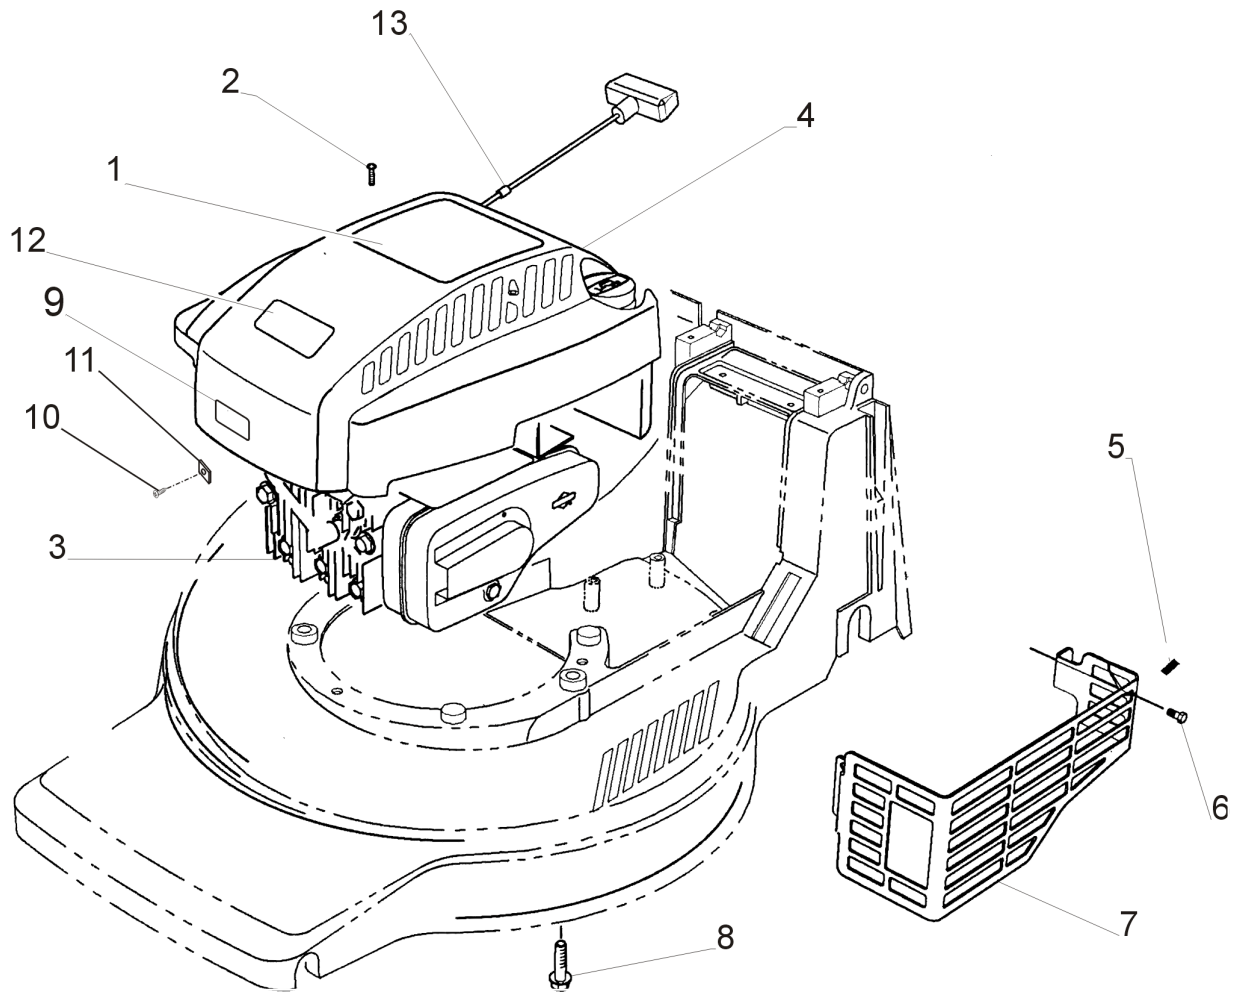

Engine Assembly

Ref-No.	Part-No.	Description	Qty.
1	95-6838	Decal - Shroud	1
2	32144-121	Screw	2
3		Engine Model 127802-1741-B1-A7096	1
4	93-0243	Shroud - Engine	1
5	3290-378	Tie - Cable	1
6	32144-73	Screw	

Ref-No.	Part-No.	Description	Qty.
7	82-8550	Shield - Muffler	
8	32144-102	Screw	3
9	92-2289	Decal	1
10	93-8470	Screw-Clamp	1
11	2210-249	Clamp-Casing	1
12	92-2289	Plate-Logo	1
13	2210-316	Rope-Stop	1