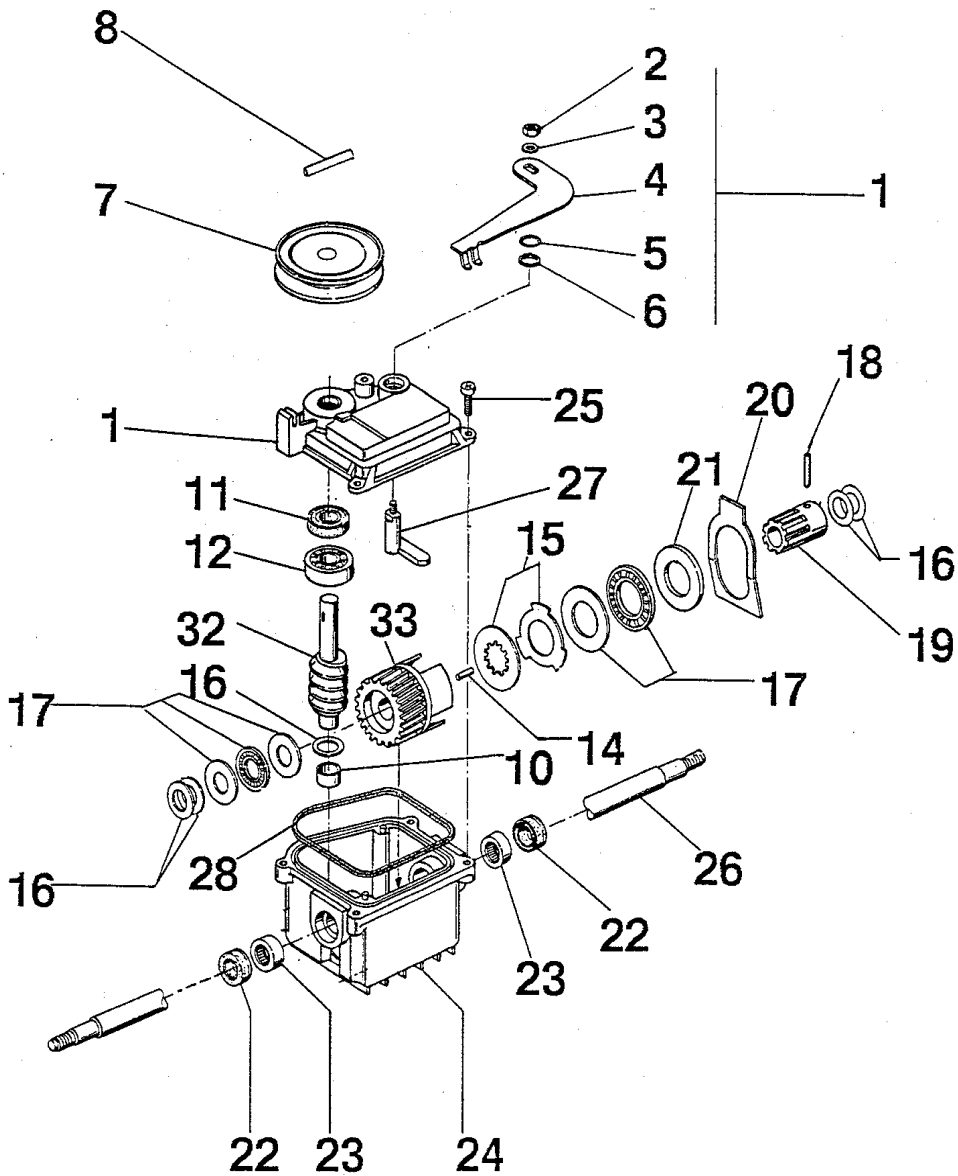

Gear Case Assembly 93-4073

Ref. No.	Part No.	Description	Qty.
1	99-1735	Transmission-Cover-ASM	1
1.2	99-1736	Nut	1
1.3	99-1737	Washer	1
1.4	99-1738	Arm-Pivot	1
1.5	99-1739	Washer-AL	1
1.6	99-1740	O-Ring	1
7	93-4111	Pulley-Gear Box	1
8	93-4113	Pin-Roll	1
10	99-1744	Bushing-Worm Shaft	1
11	99-1745	Seal-Worm Shaft	1
12	99-1746	Bearing-Worm Shaft	1
14	99-1747	Pin-Spring	1
15	99-1748	Clutch Plate Set	1
16	99-1749	Spacer Set	1

Ref. No.	Part No.	Description	Qty.
17	99-2507	Thrust Bearing Set	1
18	99-2508	Pin-String	1
19	99-2509	Bushing-Gear	1
20	99-2511	Lever-Clutch	1
21	99-2512	Washer	1
22	99-2513	Seal-Drive Shaft	2
23	99-2514	Bearing-Needle	2
24	99-2516	Case-Transmission	1
25	99-2517	Screw-Cover	4
26	99-2518	Shaft-Drive	1
27	99-2519	Arm-Pivot	1
28	99-1743	Gasket-Transmission	1
32	99-1742	Shaft-Worm	1
33	99-1741	Gear-Worm	1