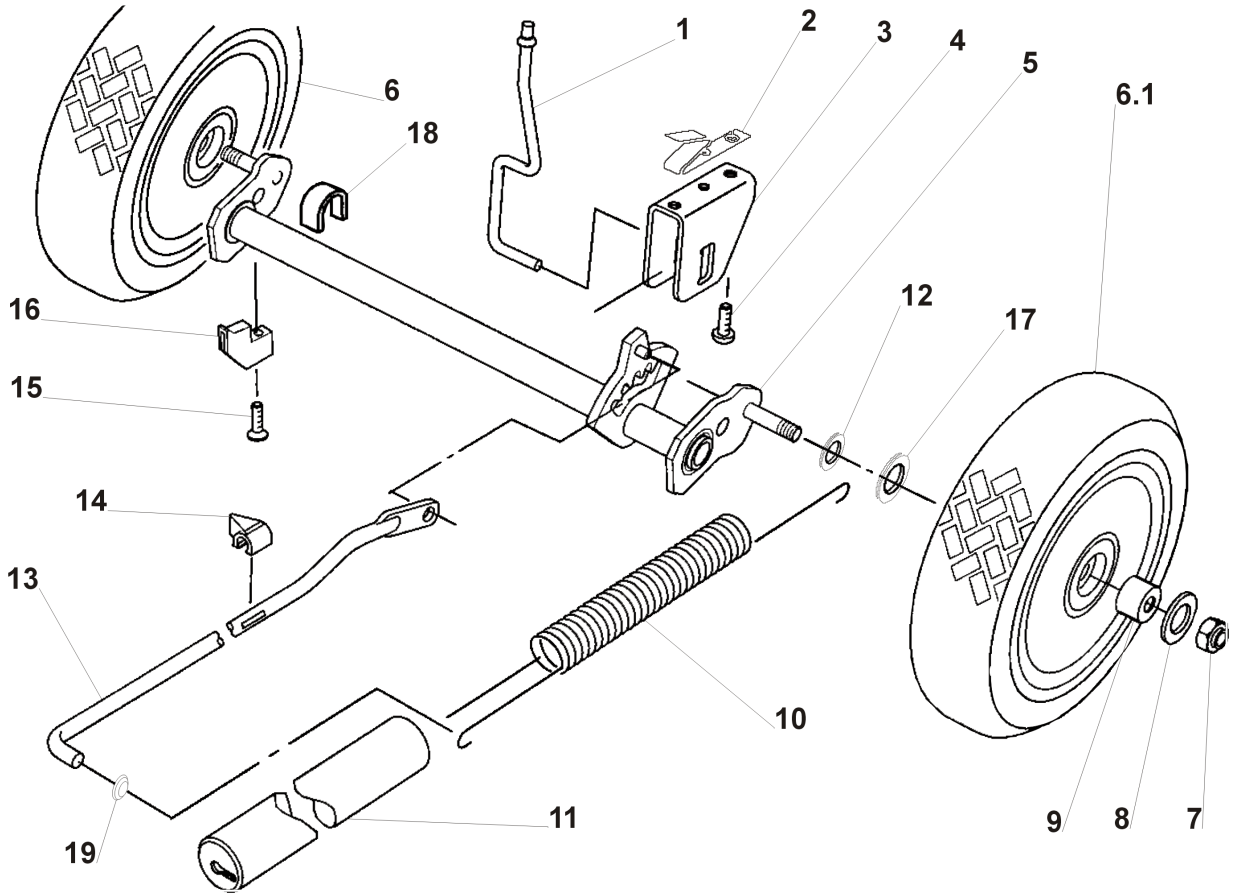

Ref.No.	Part-No.	Description	Qty.
20	93-3720	Baffle	1
21	3250-13	Screw PPH	1
22	32112-11	Cap	1
23	98-3216	Retainer - Axle	2
24	93-4080	Axle - Front	1
25	99-1711	Nut - Lock	2
26	40-1940	Washer	4
27	99-1712	Bolt - Wheel	2
28	93-4081	Wheel – Front (incl. Ref. No. 30)	2
29	99-1713	Washer - Wave	2
30	93-7024	Bushing	4
31	93-3793	Screw - Retainer	2
32	94-1864	Screw - Baffle	1
33	98-3222	Cap – Front Axle	2
34	95-2747	Fitting- Washout	1
35	46-6290	O-Ring	1
36	46-6811	Screw - HWH	2

Rear Axle Assembly

Bild	Teile-Nr.	Bezeichnung	St.
1	98-3232	Rod-Trigger	1
2	93-4062	Spring-Trigger Return	1
3	93-4066	Saddle-HOC	1
4	93-4095	Screw-Baffle	2
5	93-4079	Axle- Rear	1
6	93-8492	Wheel-Rear (incl. Ref.# 9)	1
6.1	94-3313	Smartwheel-Rear (incl. Ref.#9)	1
7	93-4098	Nut-Wheel	2
8	93-4097	Washer-Wheel	2
9	93-7023	Bushing-Wheel	4

Bild	Teile-Nr.	Bezeichnung	St.
10	71-7740	Spring	1
11	71-8450	Cover-Spring	1
12	94-6723	Cuppedwasher	2
13	93-4065	Rod-Link	1
14	71-7980	Indicator-HOC	1
15	93-3793	Screw-Retainer	2
16	98-3116	Retainer-Axle	2
17	94-6722	Washer-Wave	2
18	98-3226	Cap-rear Axle	2
19	32112-11	Safety Cap	1

Blade Assembly

Ref.No.	Part-No.	Description	Qty.	Ref.No.	Part-No.	Description	Qty.
1	93-4091	Retainer - Blade	1	3	3253-22	Washer - Lock	1
2	98-1430	Blade - 43 cm	1	4	26-0672	Bolt - Blade	1

Engine Assembly