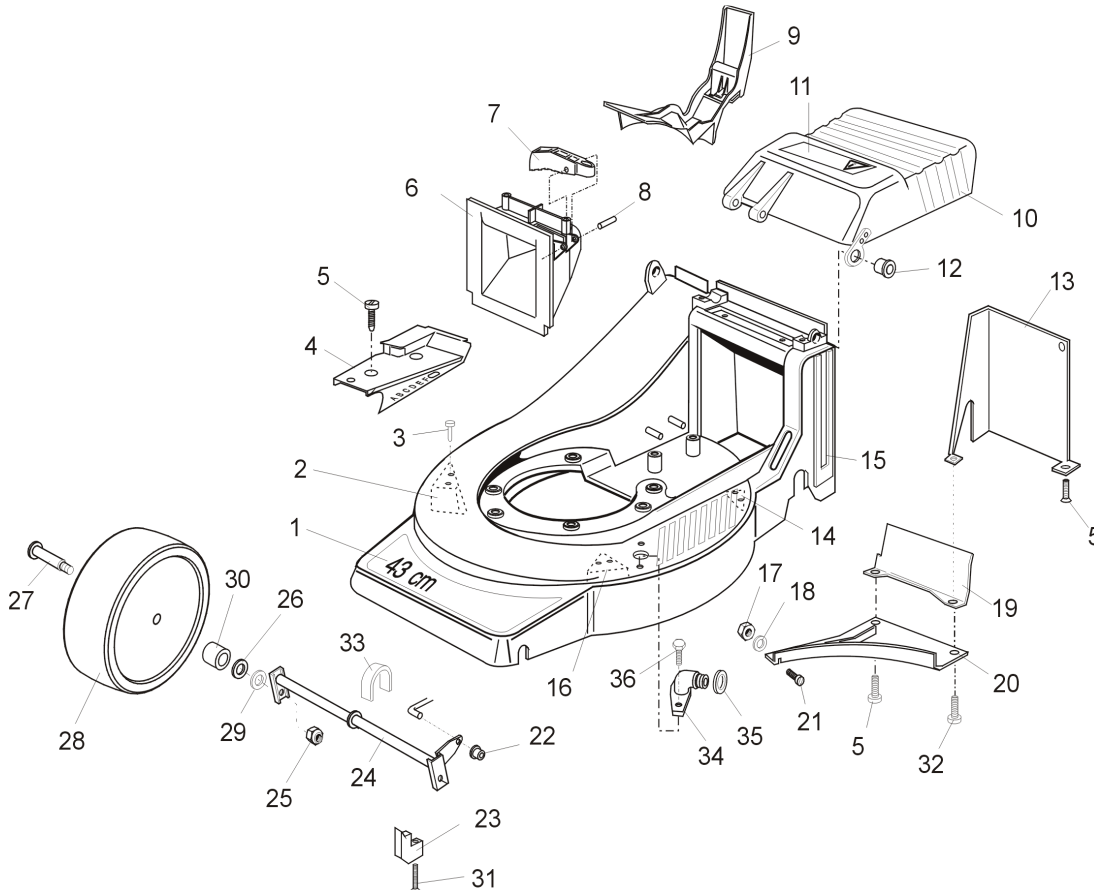

Model-No.: 21012
Serial-No.: 21000001 & up

Teileliste

Recycler®
43cm Mower HP

Housing Assembly

Ref.No.	Part-No.	Description	Qty.
1	95-6839	Decal -Deck	1
2	93-3730	Kicker – Right Front	1
3	32144-111	Screw - Kicker	6
4	106-4750	Cover - Belt	1
5	93-4095	Screw - Baffle	4
6	93-4054	Grip - Lower	1
7	98-3236	Trigger - HOC	1
8	3284-5	Pin - Groove	1
9	93-3790	Plug	1
10	99-1700	Door Discharge	1
11	99-1708	Decal - Danger	1
12	93-3794	Bushing - Door	1
13	98-1429	Cover - Shield	1
14	93-3750	Deflektor – Left Rear	1
15	106-4751	Housing-Deck (Incl. Ref # 2,14 + 16)	1
16	93-3740	Kicker – Left Front	1
17	3296-2	Nut - Lock	1
18	3256-21	Washer - Flat	1
19	93-4110	Baffle - Chute	1

Ref.No.	Part-No.	Description	Qty.
20	93-3720	Baffle	1
21	3250-13	Screw PPH	1
22	32112-11	Cap	1
23	98-3216	Retainer - Axle	2
24	93-4080	Axle - Front	1
25	99-1711	Nut - Lock	2
26	40-1940	Washer	4
27	99-1712	Bolt - Wheel	2
28	93-4081	Wheel – Front (incl. Ref. No. 30)	2
29	99-1713	Washer - Wave	2
30	93-7024	Bushing	4
31	93-3793	Screw - Retainer	2
32	94-1864	Screw - Baffle	1
33	98-3222	Cap – Front Axle	2
34	95-2747	Fitting- Washout	1
35	46-6290	O-Ring	1
36	46-6811	Screw - HWH	2

Rear Axle Assembly

Bild	Teile-Nr.	Bezeichnung	St.
1	98-3232	Rod-Trigger	1
2	93-4062	Spring-Trigger Return	1
3	93-4066	Saddle-HOC	1
4	93-4095	Screw-Baffle	2
5	93-4079	Axle- Rear	1
6	93-8492	Wheel-Rear (incl. Ref.# 9)	1
6.1	94-3313	Smartwheel-Rear (incl. Ref.#9)	1
7	93-4098	Nut-Wheel	2
8	93-4097	Washer-Wheel	2
9	93-7023	Bushing-Wheel	4

Blade Assembly

Ref.No.	Part-No.	Description	Qty.	Ref.No.	Part-No.	Description	Qty.
1	93-4091	Retainer - Blade	1	3	3253-22	Washer - Lock	1
2	98-1430	Blade - 43 cm	1	4	26-0672	Bolt - Blade	1

Engine Assembly