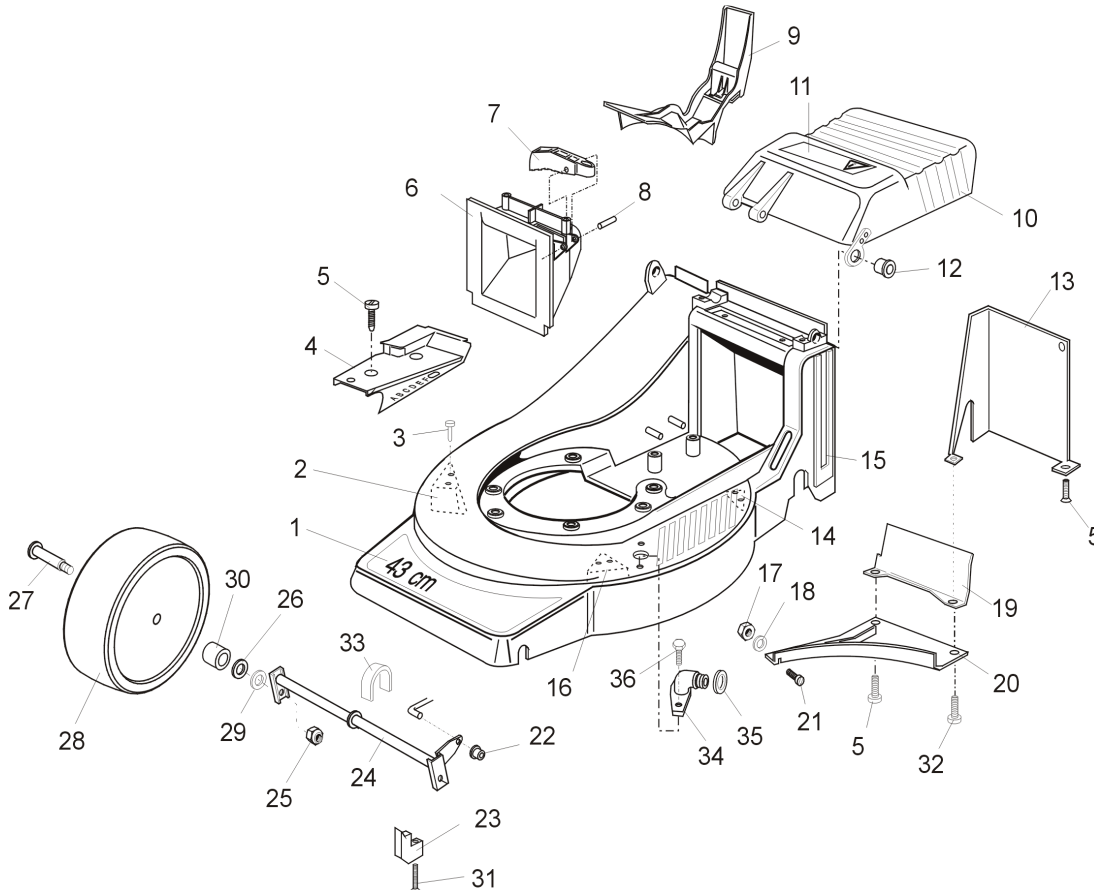

Model-No.: 21012
Serial-No.: 22000001 & up

Teileliste

Recycler®
43cm Mower HP

Housing Assembly

Ref.No.	Part-No.	Description	Qty.
1	95-6839	Decal -Deck	1
2	93-3730	Kicker – Right Front	1
3	32144-111	Screw - Kicker	6
4	106-4750	Cover - Belt	1
5	93-4095	Screw - Baffle	4
6	93-4054	Grip - Lower	1
7	98-3236	Trigger - HOC	1
8	3284-5	Pin - Groove	1
9	93-3790	Plug	1
10	99-1700	Door Discharge	1
11	99-1708	Decal - Danger	1
12	93-3794	Bushing - Door	1
13	98-1429	Cover - Shield	1
14	93-3750	Deflektor – Left Rear	1
15	106-4751	Housing-Deck (Incl. Ref # 2,14 + 16)	1
16	93-3740	Kicker – Left Front	1
17	3296-2	Nut - Lock	1
18	3256-21	Washer - Flat	1
19	93-4110	Baffle - Chute	1

Ref.No.	Part-No.	Description	Qty.
20	93-3720	Baffle	1
21	3250-13	Screw PPH	1
22	32112-11	Cap	1
23	98-3216	Retainer - Axle	2
24	93-4080	Axle - Front	1
25	99-1711	Nut - Lock	2
26	40-1940	Washer	4
27	99-1712	Bolt - Wheel	2
28	93-4081	Wheel – Front (incl. Ref. No. 30)	2
29	99-1713	Washer - Wave	2
30	93-7024	Bushing	4
31	93-3793	Screw - Retainer	2
32	94-1864	Screw - Baffle	1
33	98-3222	Cap – Front Axle	2
34	95-2747	Fitting- Washout	1
35	46-6290	O-Ring	1
36	46-6811	Screw - HWH	2

Rear Axle Assembly

Bild	Teile-Nr.	Bezeichnung	St.
1	98-3232	Rod-Trigger	1
2	93-4062	Spring-Trigger Return	1
3	93-4066	Saddle-HOC	1
4	93-4095	Screw-Baffle	2
5	93-4079	Axle- Rear	1
6	93-8492	Wheel-Rear (incl. Ref.# 9)	1
6.1	94-3313	Smartwheel-Rear (incl. Ref.#9)	1
7	93-4098	Nut-Wheel	2
8	93-4097	Washer-Wheel	2
9	93-7023	Bushing-Wheel	4

Blade Assembly

Ref.No.	Part-No.	Description	Qty.
1	93-4091	Retainer - Blade	1
2	98-1430	Blade - 43 cm	1

Ref.No.	Part-No.	Description	Qty.
3	3253-22	Washer - Lock	1
4	26-0672	Bolt - Blade	1

Engine Assembly