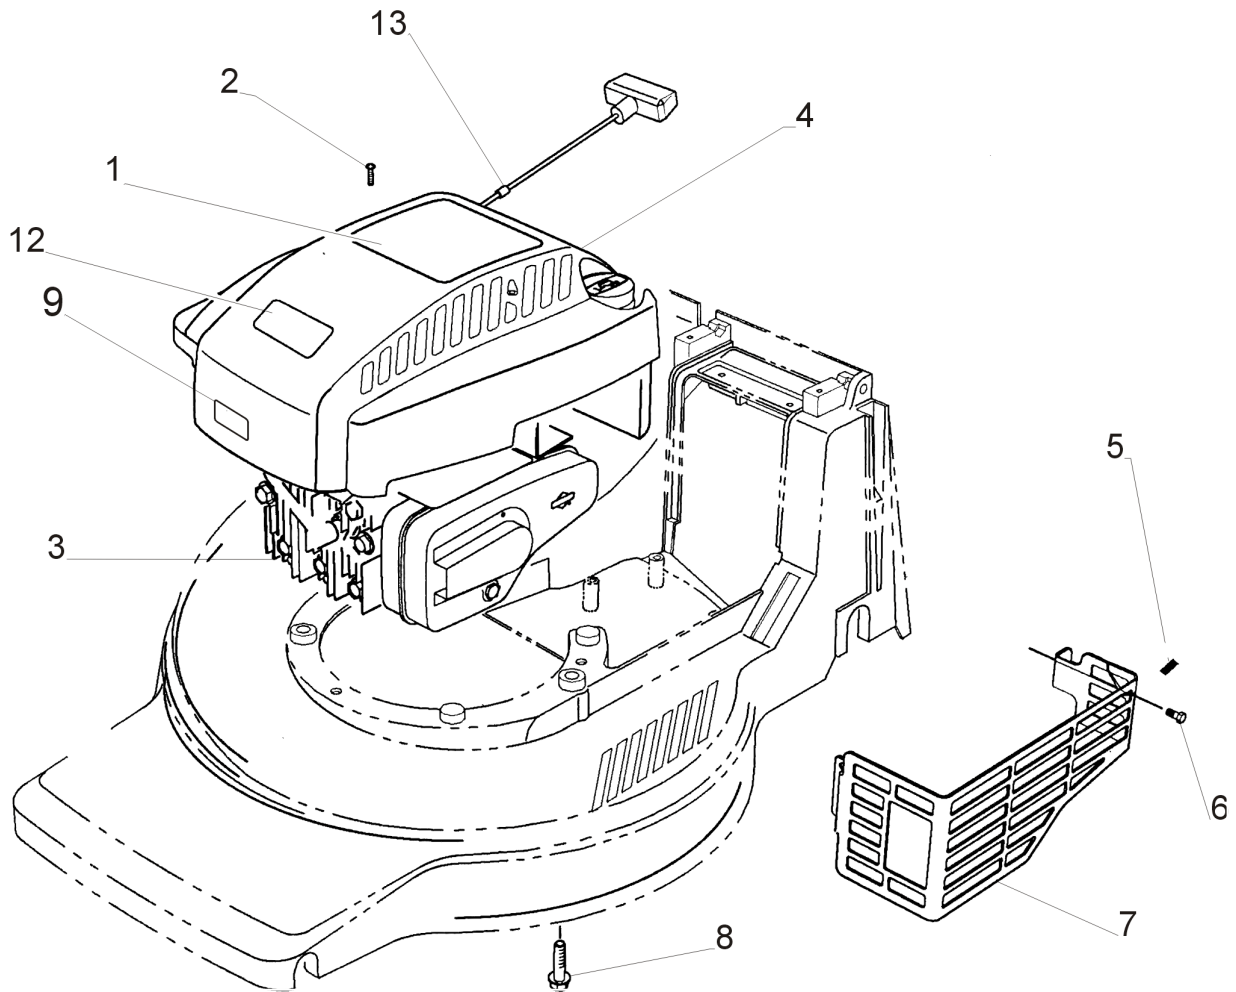

Model-No.: 21012
Serial-No.: 22000001 & up

Teileliste

Recycler®
43cm Mower HP

Housing Assembly

Ref.No.	Part-No.	Description	Qty.
1	95-6839	Decal -Deck	1
2	93-3730	Kicker – Right Front	1
3	32144-111	Screw - Kicker	6
4	106-4750	Cover - Belt	1
5	93-4095	Screw - Baffle	4
6	93-4054	Grip - Lower	1
7	98-3236	Trigger - HOC	1
8	3284-5	Pin - Groove	1
9	93-3790	Plug	1
10	99-1700	Door Discharge	1
11	99-1708	Decal - Danger	1
12	93-3794	Bushing - Door	1
13	98-1429	Cover - Shield	1
14	93-3750	Deflektor – Left Rear	1
15	106-4751	Housing-Deck (Incl. Ref # 2,14 + 16)	1
16	93-3740	Kicker – Left Front	1
17	3296-2	Nut - Lock	1
18	3256-21	Washer - Flat	1
19	93-4110	Baffle - Chute	1

Bild	Teile-Nr.	Bezeichnung	St.
10	71-7740	Spring	1
11	71-8450	Cover-Spring	1
12	94-6723	Cuppedwasher	2
13	93-4065	Rod-Link	1
14	71-7980	Indicator-HOC	1
15	93-3793	Screw-Retainer	2
16	98-3116	Retainer-Axle	2
17	94-6722	Washer-Wave	2
18	98-3226	Cap-rear Axle	2
19	32112-11	Safety Cap	1

Blade Assembly

Ref.No.	Part-No.	Description	Qty.
1	93-4091	Retainer - Blade	1
2	98-1430	Blade - 43 cm	1

Ref.No.	Part-No.	Description	Qty.
3	3253-22	Washer - Lock	1
4	26-0672	Bolt - Blade	1

Engine Assembly

Ref-No.	Part-No.	Description	Qty.
1	95-6838	Decal - Shroud	1
2	32144-121	Screw	2
3		Engine Model 127802-1739-B1-A7096	1
4	93-0243	Shroud - Engine	1
5	3290-378	Tie - Cable	1
6	32144-73	Screw	

Ref-No.	Part-No.	Description	Qty.
7	82-8550	Shield - Muffler	
8	32144-102	Screw	3
9	92-2289	Plate - Logo	1
12	92-2289	Plate-Logo	1
13	2210-316	Rope-Stop	1