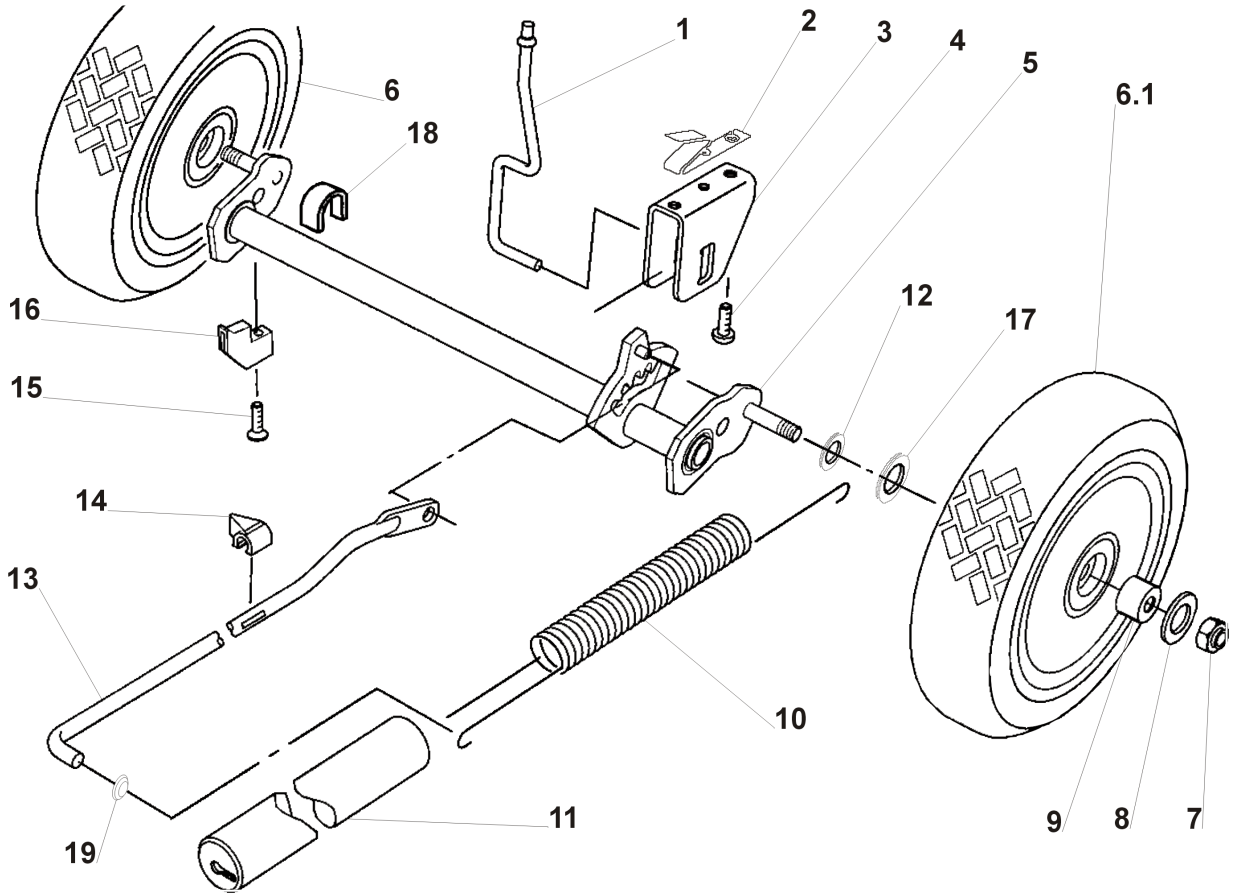

Ref.No.	Part-No.	Description	Qty.
20	93-3720	Baffle	1
21	3250-13	Screw PPH	1
22	32112-11	Cap	1
23	98-3216	Retainer - Axle	2
24	93-4080	Axle - Front	1
25	99-1711	Nut - Lock	2
26	40-1940	Washer	4
27	99-1712	Bolt - Wheel	2
28	93-4081	Wheel – Front (incl. Ref. No. 30)	2
29	99-1713	Washer - Wave	2
30	93-7024	Bushing	4
31	93-3793	Screw - Retainer	2
32	94-1864	Screw - Baffle	1
33	98-3222	Cap – Front Axle	2
34	95-2747	Fitting- Washout	1
35	46-6290	O-Ring	1
36	46-6811	Screw - HWH	2

Rear Axle Assembly

Bild	Teile-Nr.	Bezeichnung	St.
1	98-3232	Rod-Trigger	1
2	93-4062	Spring-Trigger Return	1
3	93-4066	Saddle-HOC	1
4	93-4095	Screw-Baffle	2
5	93-4079	Axle- Rear	1
6	93-8492	Wheel-Rear (incl. Ref.# 9)	1
6.1	94-3313	Smartwheel-Rear (incl. Ref.#9)	1
7	93-4098	Nut-Wheel	2
8	93-4097	Washer-Wheel	2
9	93-7023	Bushing-Wheel	4

Bild	Teile-Nr.	Bezeichnung	St.
10	71-7740	Spring	1
11	71-8450	Cover-Spring	1
12	94-6723	Cuppedwasher	2
13	93-4065	Rod-Link	1
14	71-7980	Indicator-HOC	1
15	93-3793	Screw-Retainer	2
16	98-3116	Retainer-Axle	2
17	94-6722	Washer-Wave	2
18	98-3226	Cap-rear Axle	2
19	32112-11	Safety Cap	1

Blade Assembly

Ref.No.	Part-No.	Description	Qty.
1	93-4091	Retainer - Blade	1
2	98-1430	Blade - 43 cm	1

Ref.No.	Part-No.	Description	Qty.
3	3253-22	Washer - Lock	1
4	26-0672	Bolt - Blade	1

Engine Assembly