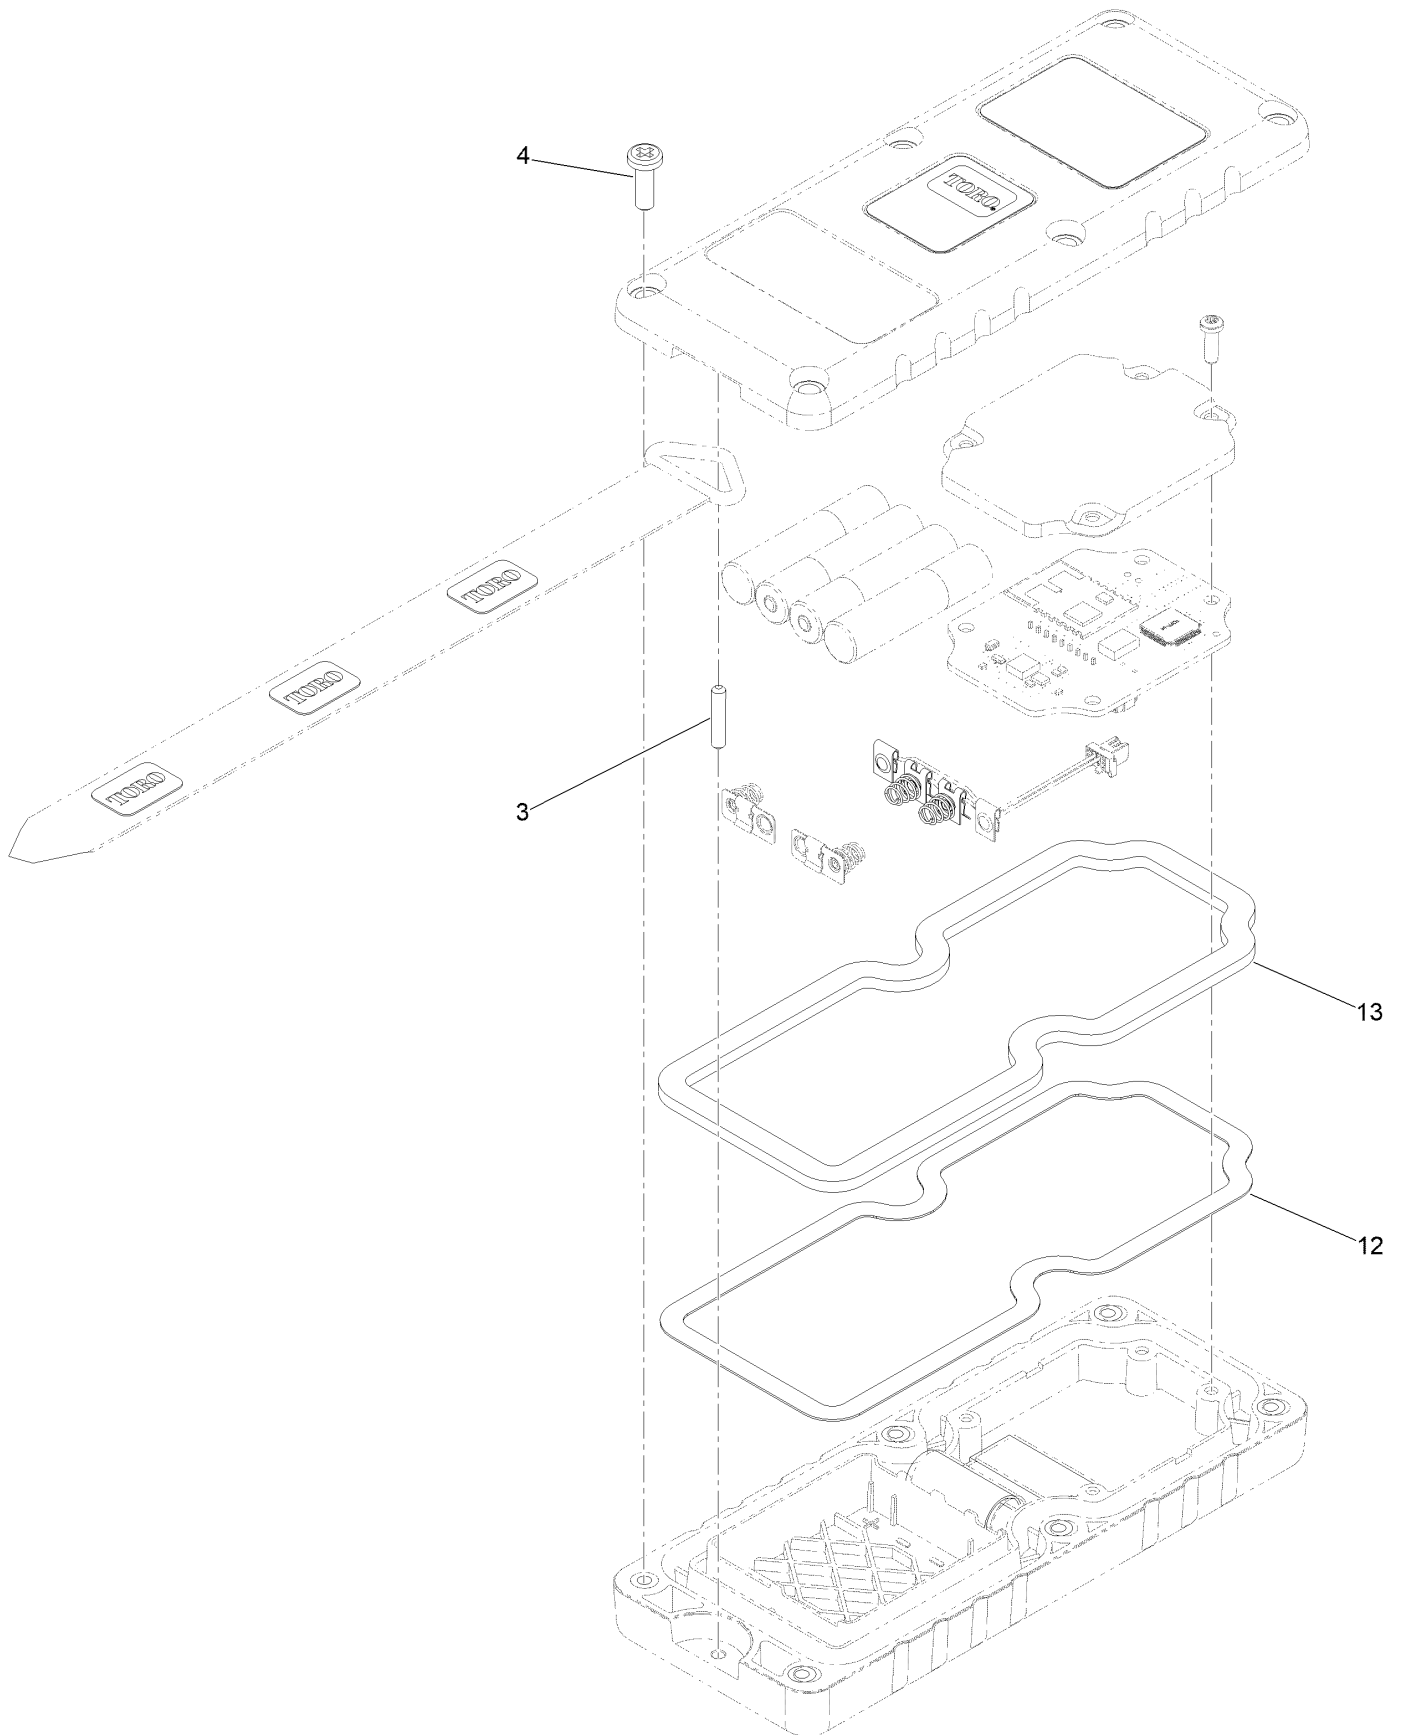

Remote Assembly No. 125-1270

Remote Assembly No. 125-1270 (continued)

<i>Ref.</i>	<i>Part Number</i>	<i>Qty.</i>	<i>Description</i>
3	121-2906	1	Pin-Lanyard
4	121-2908	6	Screw-PPH

<i>Ref.</i>	<i>Part Number</i>	<i>Qty.</i>	<i>Description</i>
12	125-1294	1	Backer-Gasket
13	163-0307	1	Gasket-HH