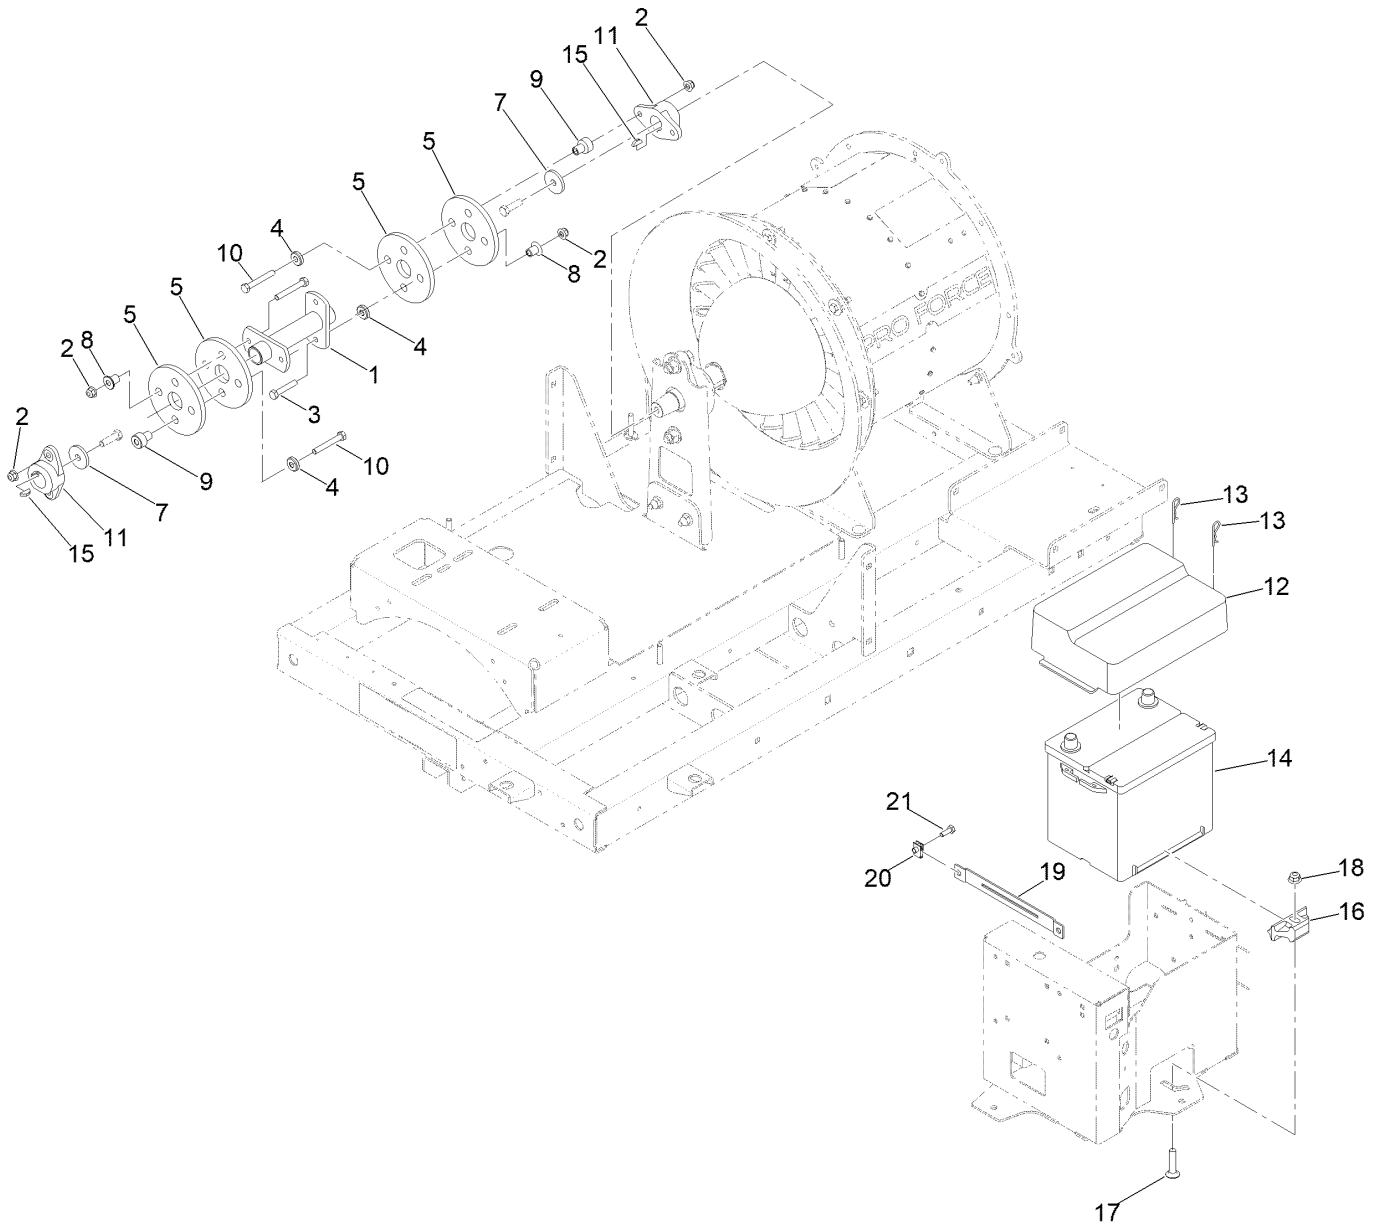

Nozzle Assembly (continued)

<i>Ref.</i>	<i>Part Number</i>	<i>Qty.</i>	<i>Description</i>	<i>Ref.</i>	<i>Part Number</i>	<i>Qty.</i>	<i>Description</i>
1	163-0456-01	1	Brkt-Motor, Nozzle	16:3	3296-42	1	Nut-Lock, NI
2	112-1874	1	Pulley-Nozzle	17	321-3	2	Screw-HH
3	140-6982	4	Spacer-Bearing	18	251-259	1	Bearing-Ball
4	115-6870	8	Bearing-Ball, Sealed	19	144-3274	1	Motor-Reversible
5	140-6979	4	Roller-Bearing	20	114-8414	3	Screw-HHF
6	120-9679	4	Washer-Flat	21	115-5147	1	Pulley
7	321-9	4	Screw-HH	22	98-0668	1	Nut
8	104-7201	10	Nut-HF, NI	23	140-2220-01	1	Indicator
9	112-1853	1	Belt-V	24	140-2220-07	1	Indicator
10	144-3382	1	Nozzle-Toro Proforce Trailer	25	119-6906	4	Screw-HSBH
11	112-6899	1	Clamp-Nozzle	26	140-6814-03	1	Gauge-Rotation
12	3234-29	2	Screw-HHF	27	140-2247	1	Decal-Position, Chute
13	119-4041	2	Nut-HF	28	3234-17	2	Screw-HHF
14	163-0457-01	1	Cover-Pulley	29	105-4886	5	Nut-Tinnerman
15	32104-17	1	Screw-HWH	30	140-6848	1	Motor-Cover
16	110-9650	1	Leaf Spring ASM	31	3234-42	5	Screw-HHF
16:2	36-2250	1	Bolt-Shoulder				

Driveshaft and Battery Assembly