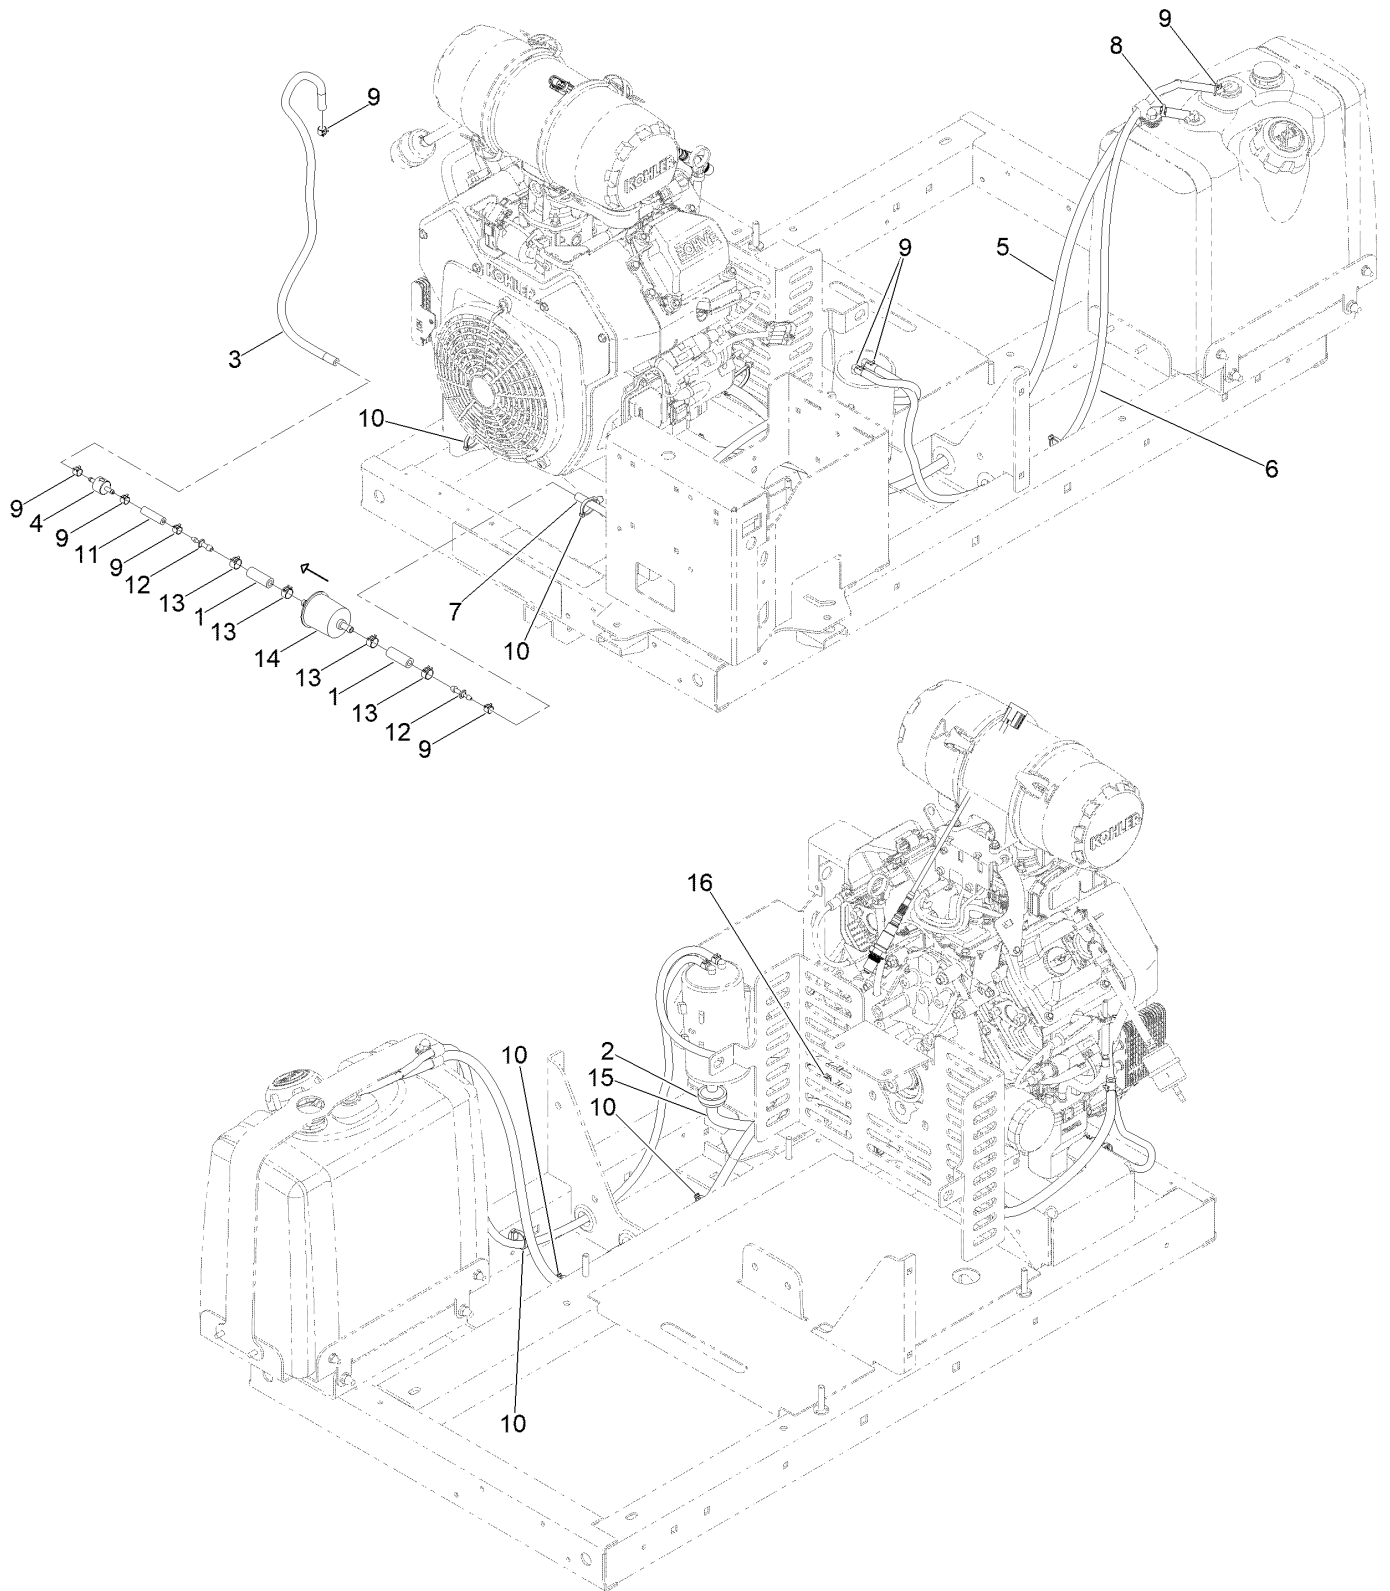

Fuel Tank Assembly No. 115-9048 (continued)

<i>Ref.</i>	<i>Part Number</i>	<i>Qty.</i>	<i>Description</i>	<i>Ref.</i>	<i>Part Number</i>	<i>Qty.</i>	<i>Description</i>
2	114-0284	1	Grommet	6	137-4127	1	Cap-Fuel
3	114-0285	1	Valve-Rollover	7	119-0509	1	Gauge ASM
4	46-6560	1	Bushing	7:2	119-0508	1	Seal
5	115-9044	1	Pipe-Stand				

Fuel Delivery Assembly