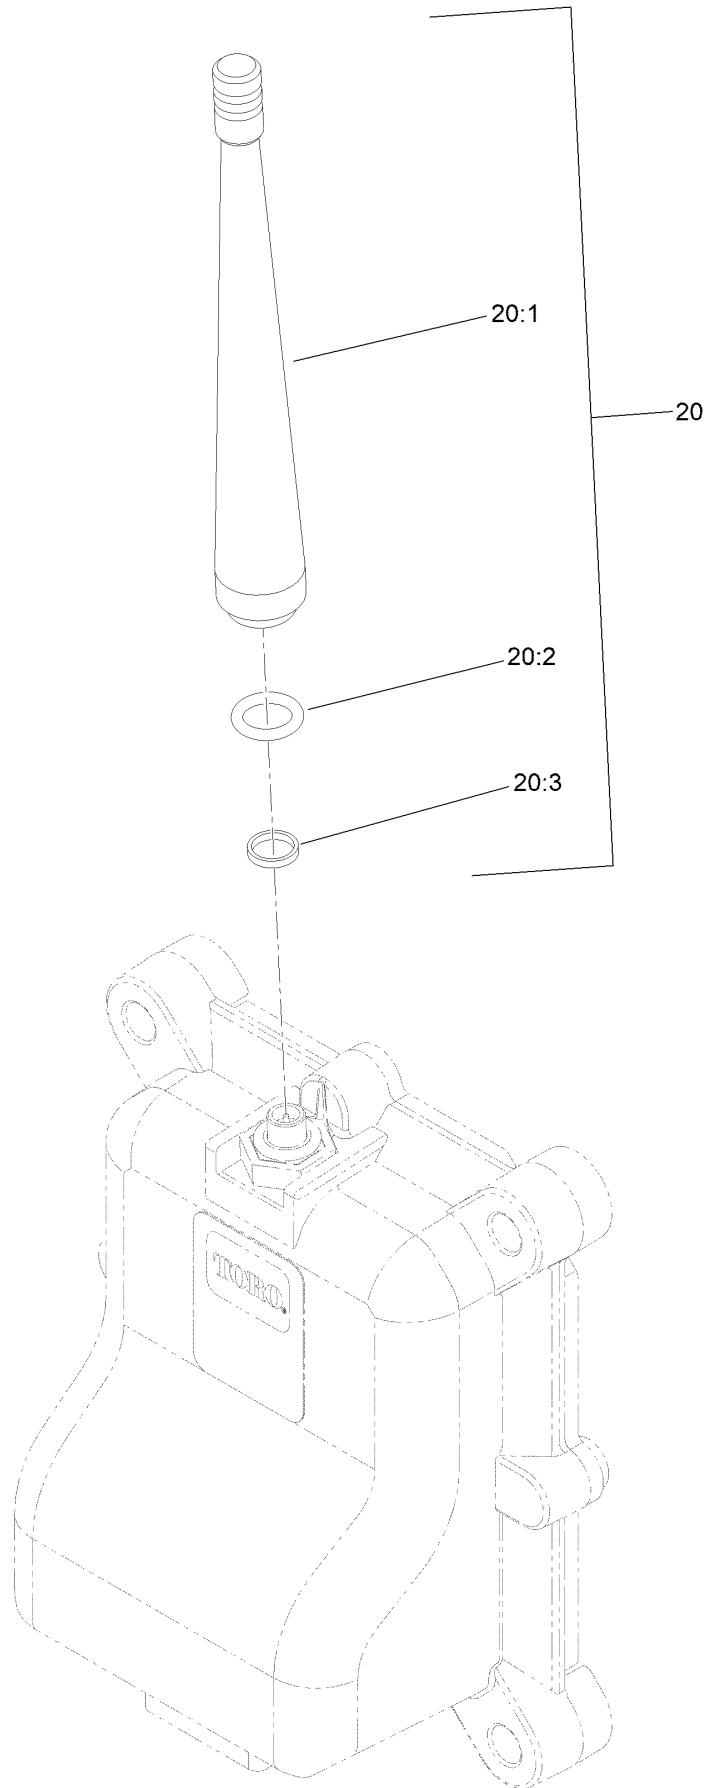

Ignition Switch Assembly No. 121-5159 (continued)

<i>Ref.</i>	<i>Part Number</i>	<i>Qty.</i>	<i>Description</i>
1	121-5160	1	Nut-Hex
2	122-2704	1	Nut-Face, M22 (Plastic)
3	121-5162	1	Set-Key, Ignition

Controller Assembly No. 132-9600