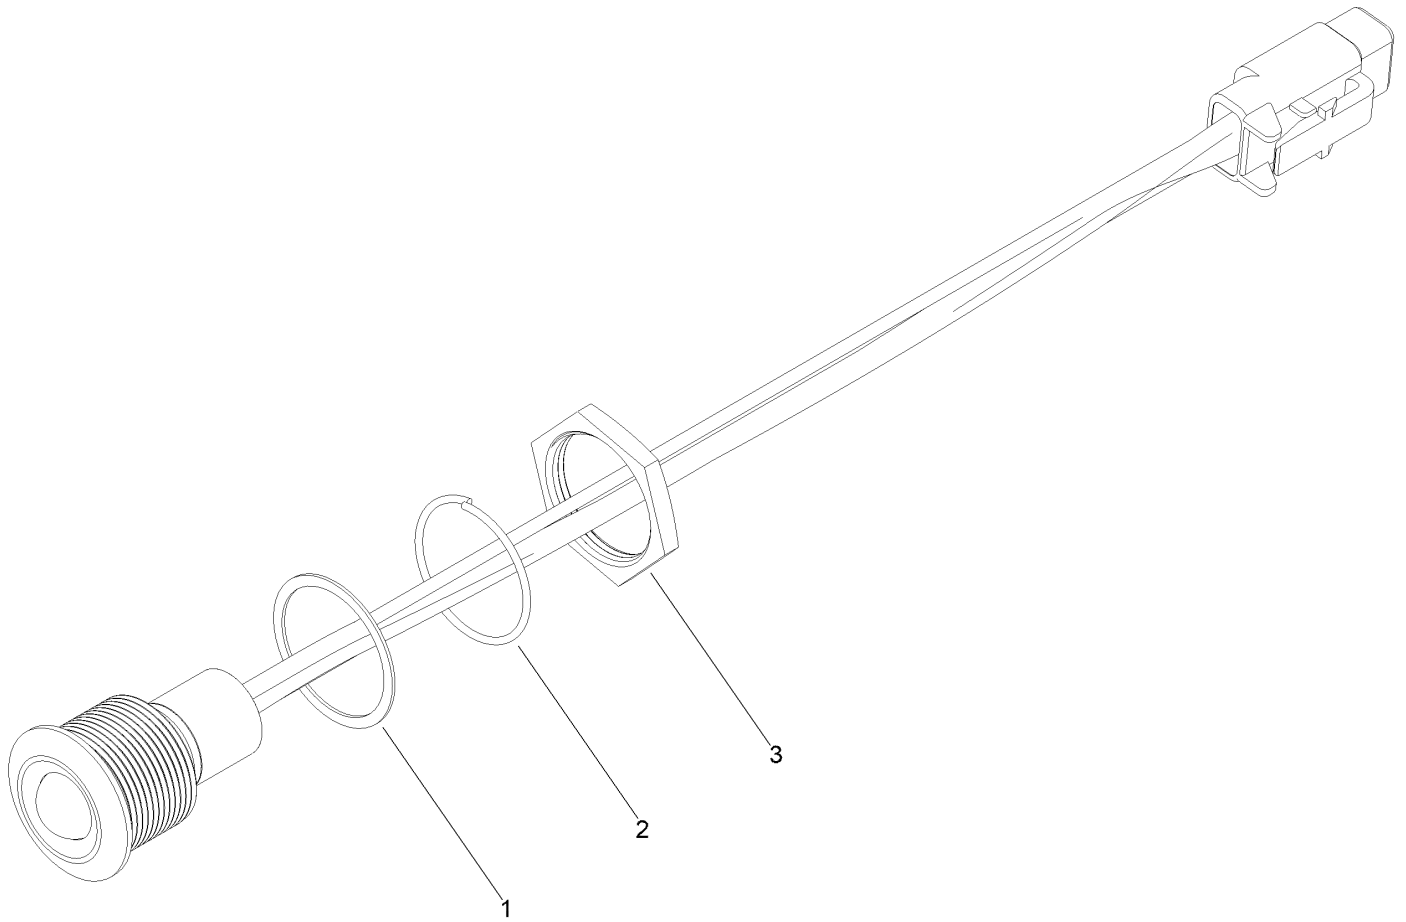

Parts in service assemblies have reference numbers in the form a:b. The a represents the reference number of the entire service assembly and the b represents a sequential number unique to each part within the service assembly.

Remote Assembly No. 125-1270

Remote Assembly No. 125-1270 (continued)

<i>Ref.</i>	<i>Part Number</i>	<i>Qty.</i>	<i>Description</i>
3	121-2906	1	Pin-Lanyard
4	121-2908	6	Screw-PPH

<i>Ref.</i>	<i>Part Number</i>	<i>Qty.</i>	<i>Description</i>
12	125-1294	1	Backer-Gasket
13	163-0307	1	Gasket-HH

Red LED Indicator Lamp Assembly No. 122-0630

Red LED Indicator Lamp Assembly No. 122-0630 (continued)

<i>Ref.</i>	<i>Part Number</i>	<i>Qty.</i>	<i>Description</i>
1	122-0634	1	Gasket-LED
2	122-0633	1	Washer-Locking
3	122-0632	1	Nut-Fixing