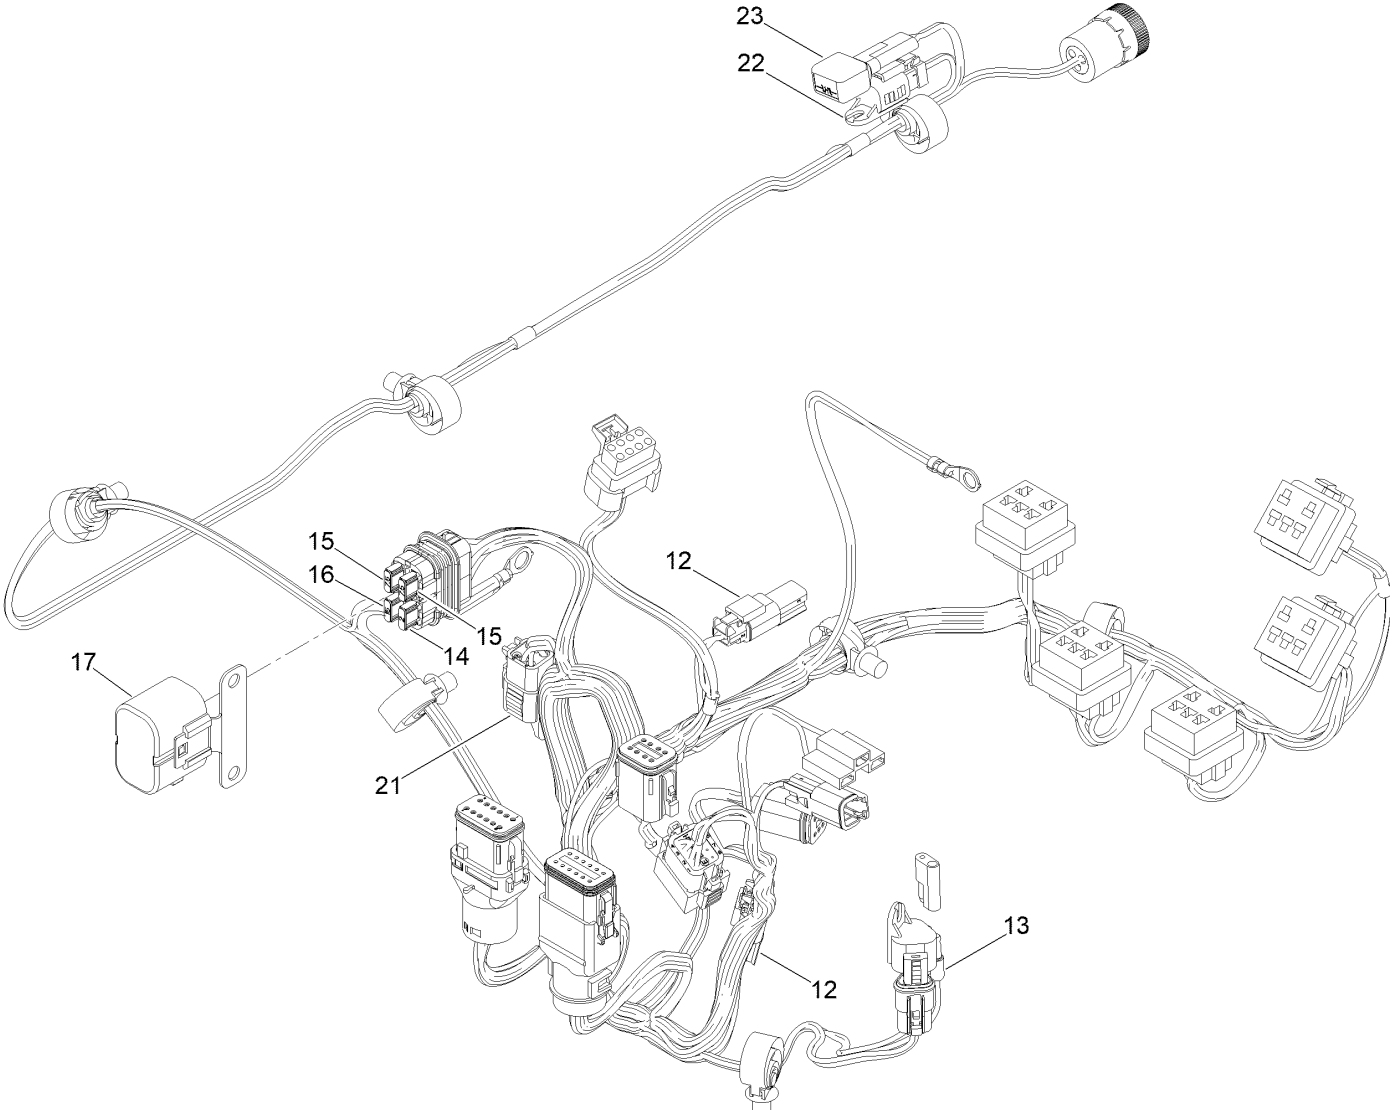

Electrical System Assembly (continued)

<i>Ref.</i>	<i>Part Number</i>	<i>Qty.</i>	<i>Description</i>	<i>Ref.</i>	<i>Part Number</i>	<i>Qty.</i>	<i>Description</i>
1	122-3530	1	Harness-Wire, Proforce Blower Rf2Can	12	132-9600	1	Controller
2	121-5159	1	Switch-Ignition	13	3229-3	4	Screw-CARR
3	99-7430	5	Relay-Mini	14	125-1360	1	Controller
4	321-4	2	Screw-HH	16	321-8	4	Screw-HH
5	104-7201	16	Nut-HF, NI	17	121-2761	1	Mount-Transmitter
6	125-5966	1	Cable-Battery, Negative	18	3229-11	1	Screw-CARR
7	3255-8	1	Washer-Lock	19	125-1270	1	Remote ASM
8	33104-020	1	Screw-HHF	20	32180-030	3	Clip-Tie
9	122-0629	1	Cable-Battery, Positive	21	122-0630	1	Red LED Indicator Lamp ASM
10	120-2244	1	Hourmeter	25	106-9169	1	Screw-HWH
11	1-807512	5	Bolt-CARR	26	3296-12	1	Nut-Lock, NI

Wire Harness Assembly No. 122-3530