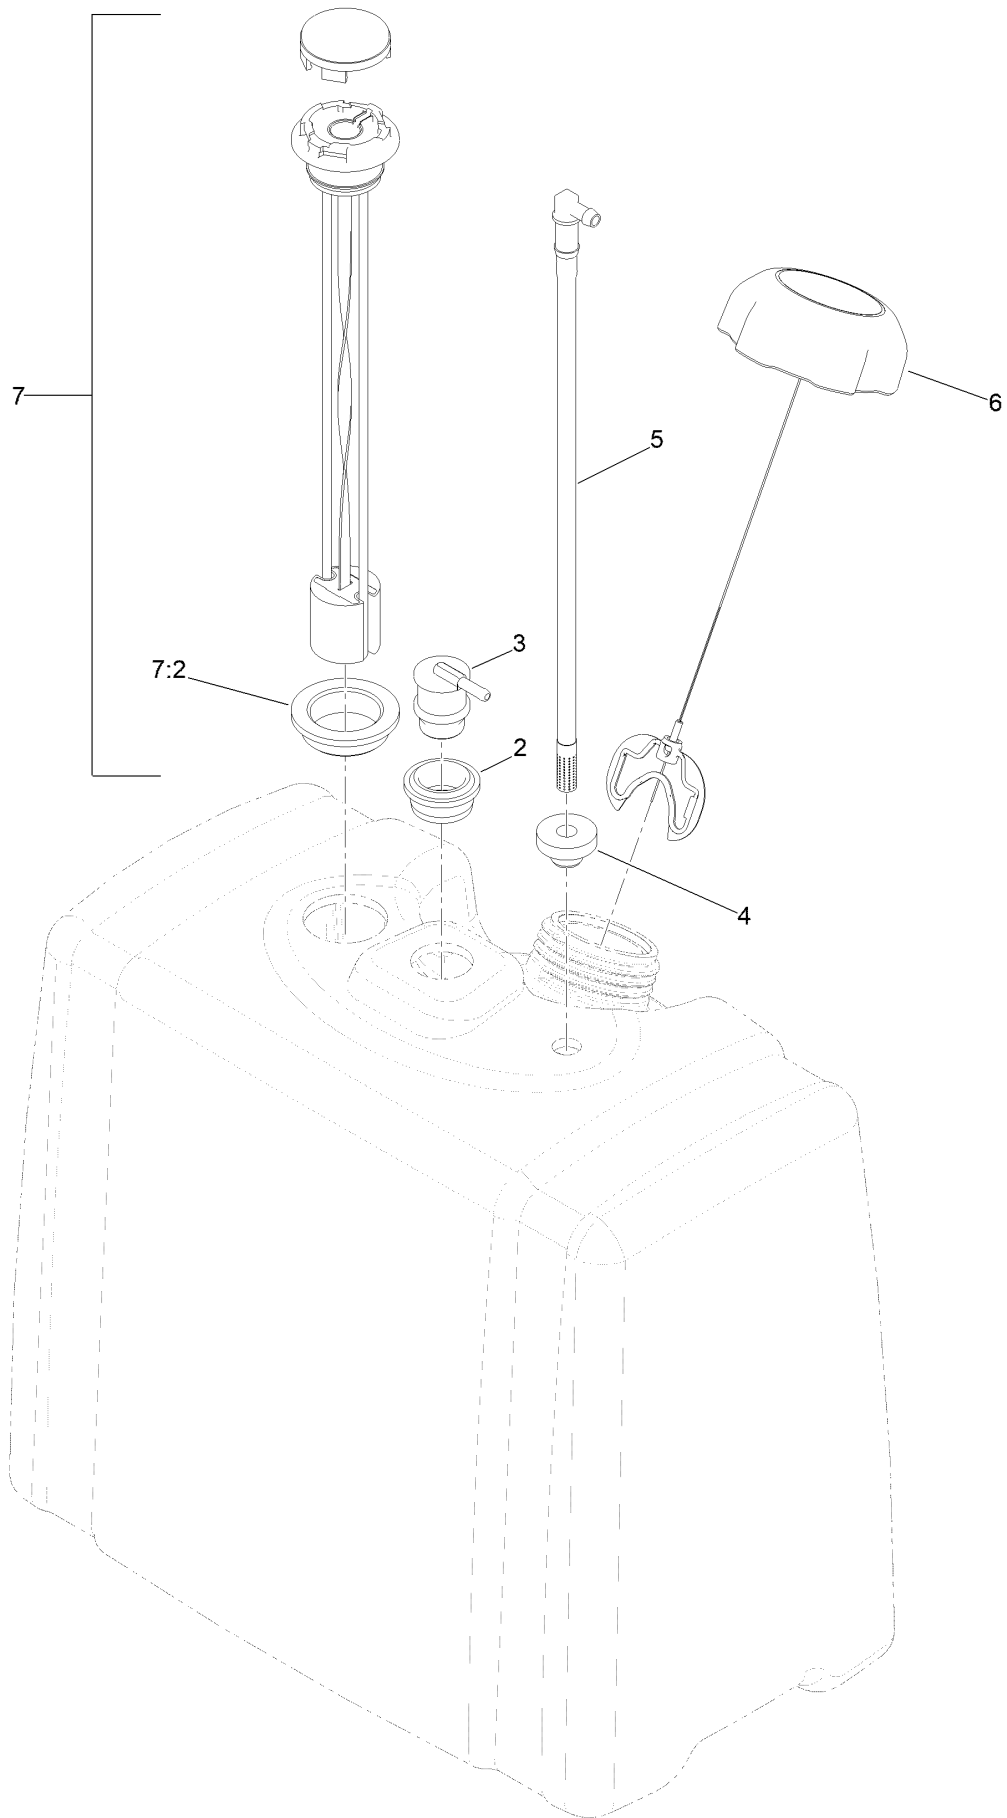

Engine, Muffler and Fuel Tank Assembly (continued)

<i>Ref.</i>	<i>Part Number</i>	<i>Qty.</i>	<i>Description</i>	<i>Ref.</i>	<i>Part Number</i>	<i>Qty.</i>	<i>Description</i>
1	163-0495	1	Engine-Rehlko	13	119-4041	8	Nut-HF
2	127-8685	1	Canister-Carbon	14	92-1242	2	Decal
3	66-9302	4	Screw-HHF Lock	15	115-9048	1	Fuel Tank ASM
4	119-4042	4	Nut-HF, NI	16	119-6285	2	Strap-Hold Down, Tank
5	163-0401	1	Muffler	17	104-7201	8	Nut-HF, NI
6	161-4854-03	1	Mount-Muffler	18	145-7461-01	1	Mount-Tank, 5GA
7	110-1718	4	Screw-HHSF,Patch	21	3230-2	4	Bolt-CARR
8	105-4886	2	Nut-Tinnerman	22	144-3629-03	1	Guard-Gauges
9	80-6990	2	Washer-Hardened	24	2412-138	2	R-Clamp
10	323-6	2	Screw-HH	25	3230-18	1	Screw-CARR
11	33103-012	2	Screw-HHF	26	137-4808	1	Nut-Acorn
12	112-6876	1	Grill-Top				

Fuel Tank Assembly No. 115-9048