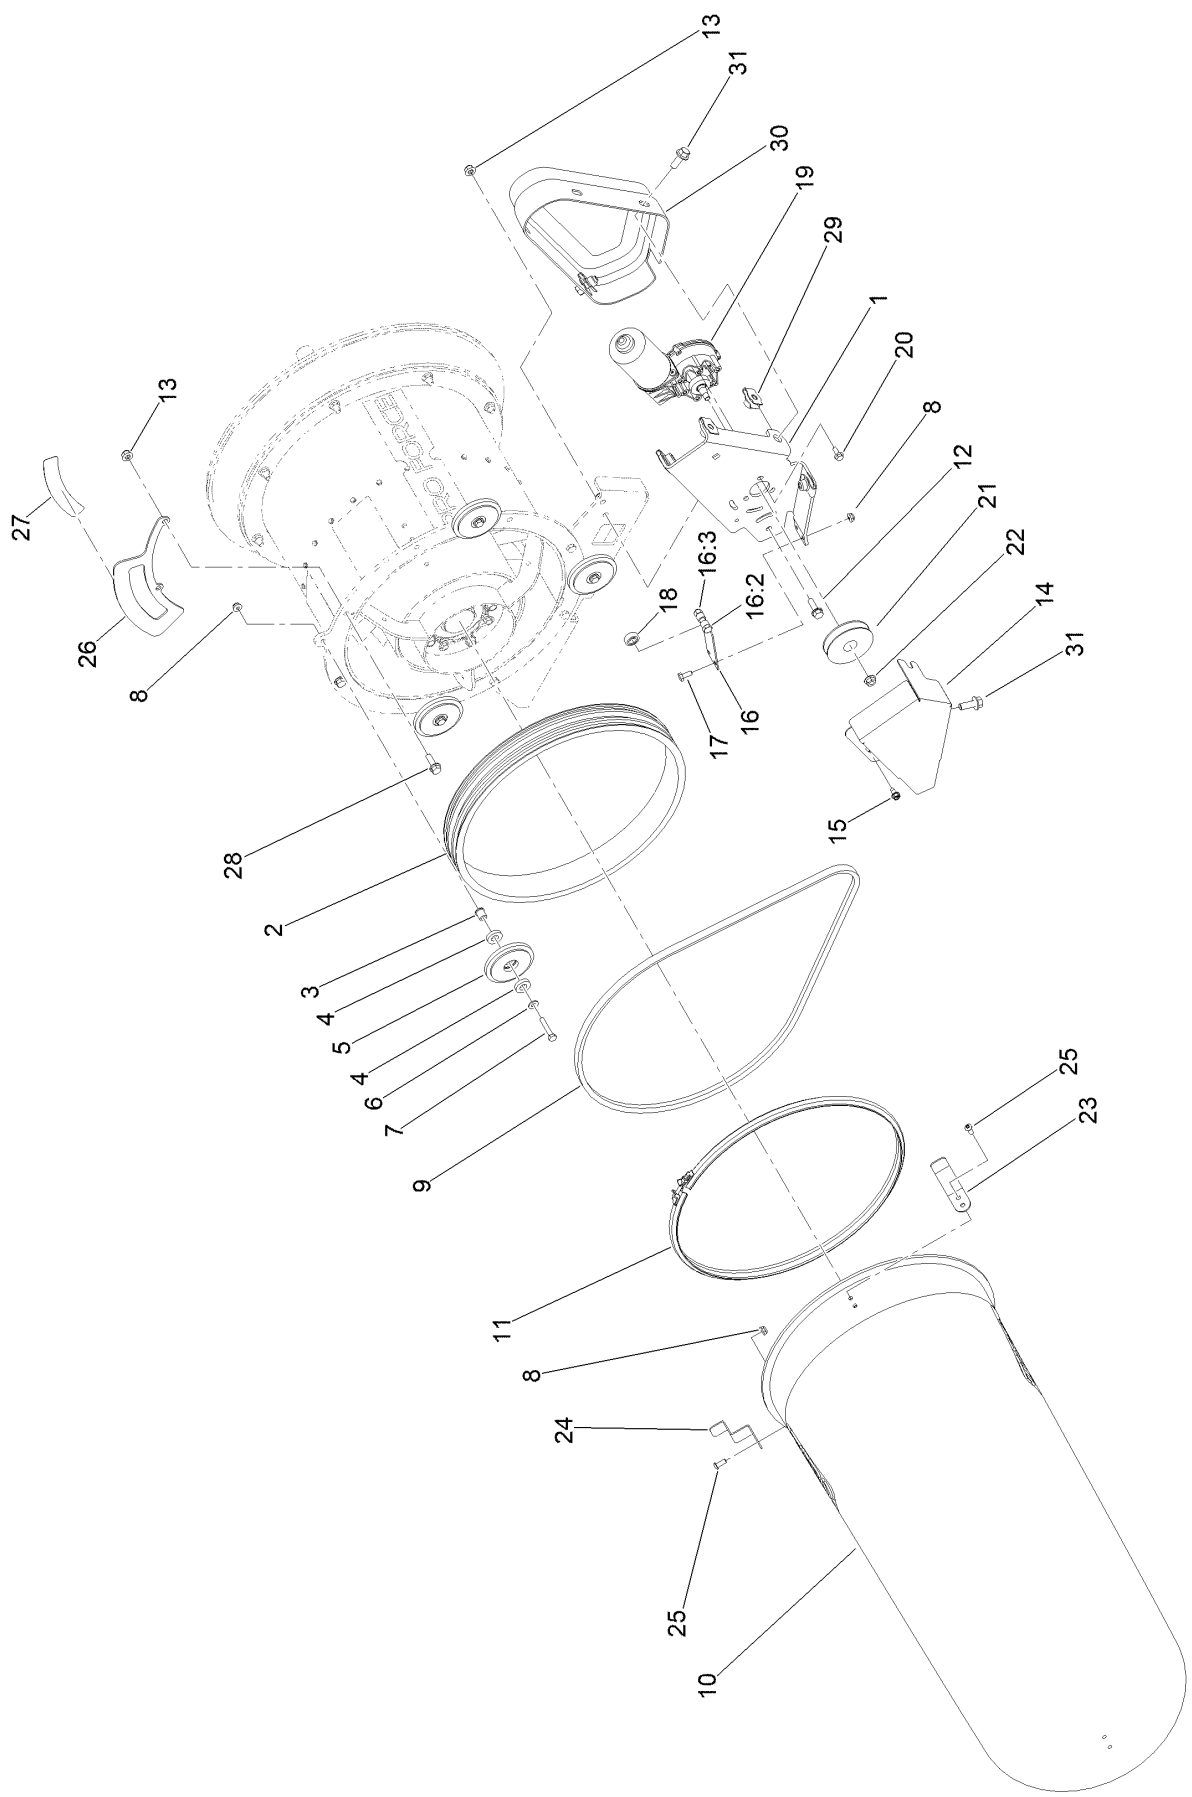

Turbine Assembly No. 140-6946SP (continued)

<i>Ref.</i>	<i>Part Number</i>	<i>Qty.</i>	<i>Description</i>	<i>Ref.</i>	<i>Part Number</i>	<i>Qty.</i>	<i>Description</i>
1	92-9533	1	O-Ring	11	125-4287	8	Screw-HHF
2	112-1871	24	Vane-Stator	12	117-8303	24	Screw-HWH
3	112-1899	1	Nut	13	117-8356	1	Rotor
4	112-1951	4	Ring-Snap, EXT	14	119-6202	1	Washer-Tab
5	112-6764	2	Bearing-Ball	15	161-7875	4	Screw-HHSF
6	114-2164	1	Spacer	17	145-7583	1	Inner Housing
7	140-6945	1	Housing-Horizontal, Service ASM	18	140-6933	1	End-Oring
8	115-5131	2	Washer	19	120-6061	1	Bearing-Cap
9	115-9005	1	Washer-Tab	20	120-6063	1	End-Cap
10	140-6997	1	Shaft-Fan Long	22	3257-42	1	Key-Woodruff

Nozzle Assembly