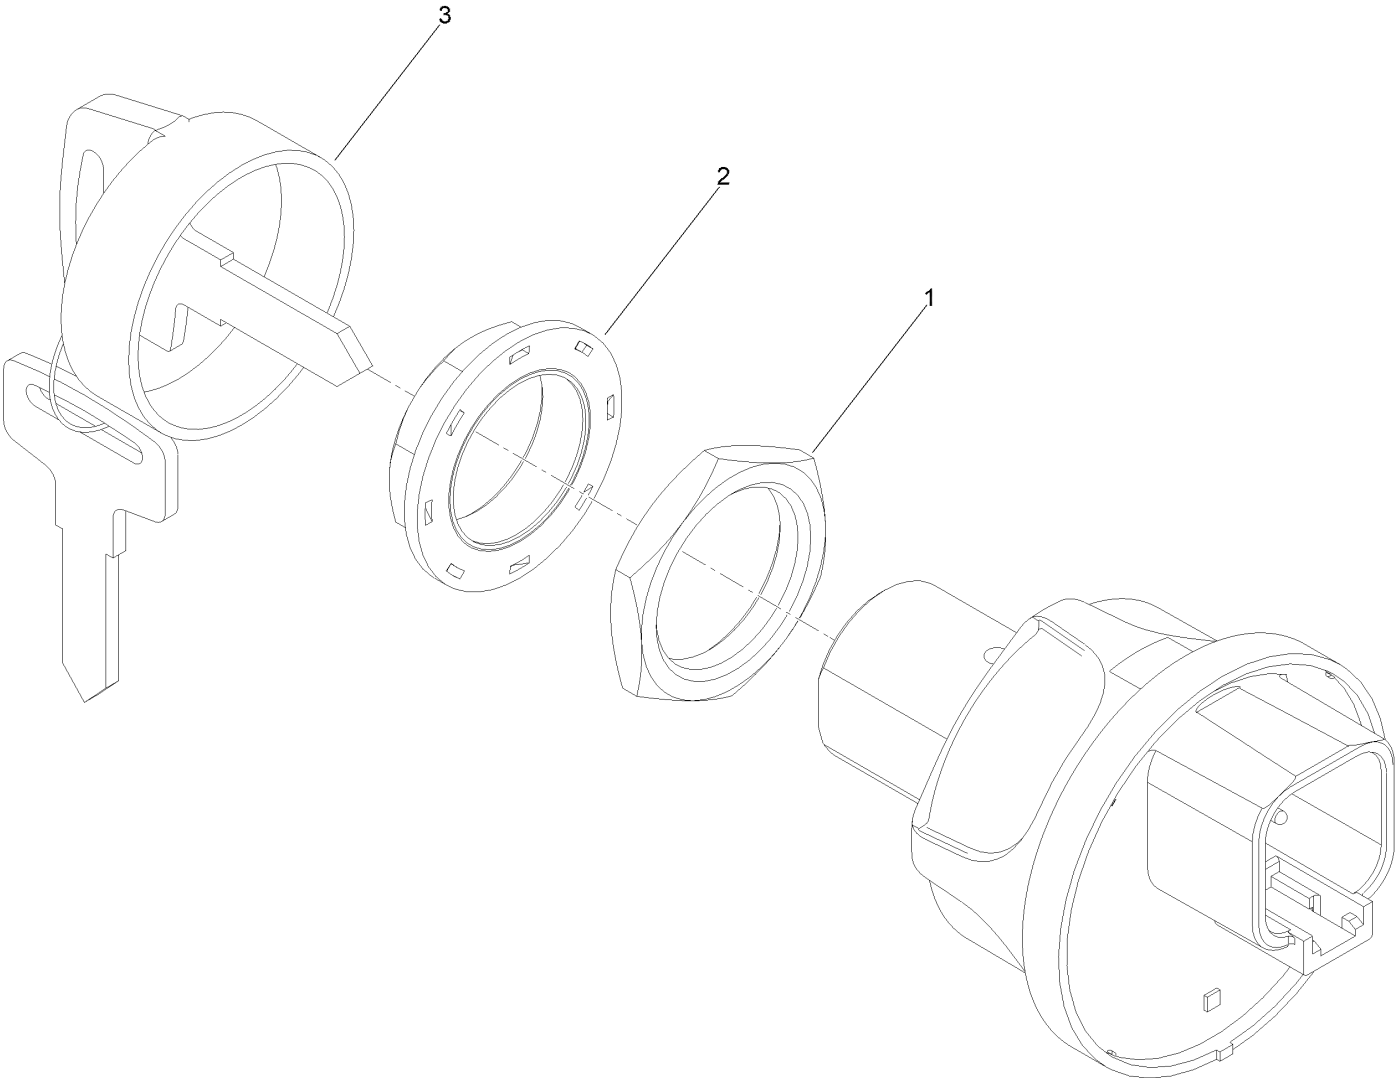

Wire Harness Assembly No. 122-3530 (continued)

<i>Ref.</i>	<i>Part Number</i>	<i>Qty.</i>	<i>Description</i>	<i>Ref.</i>	<i>Part Number</i>	<i>Qty.</i>	<i>Description</i>
12	32180-282	2	Conn, Res, 120 Ohm	17	32180-179	1	Cover-Bussman
13	32180-089	1	Cap-Plug, 3 Way	21	32180-156	1	Cap-Plug, 6 Way
14	121-8861	1	Fuse-Mini Blade, 2 Amp	22	32180-091	1	Cap-Dust, 2 Way
15	121-8865	2	Fuse-Mini Blade, 7.5 Amp	23	108-9493	1	Diode-Tvs
16	121-8867	1	Fuse-Mini Blade, 15 Amp				

Ignition Switch Assembly No. 121-5159