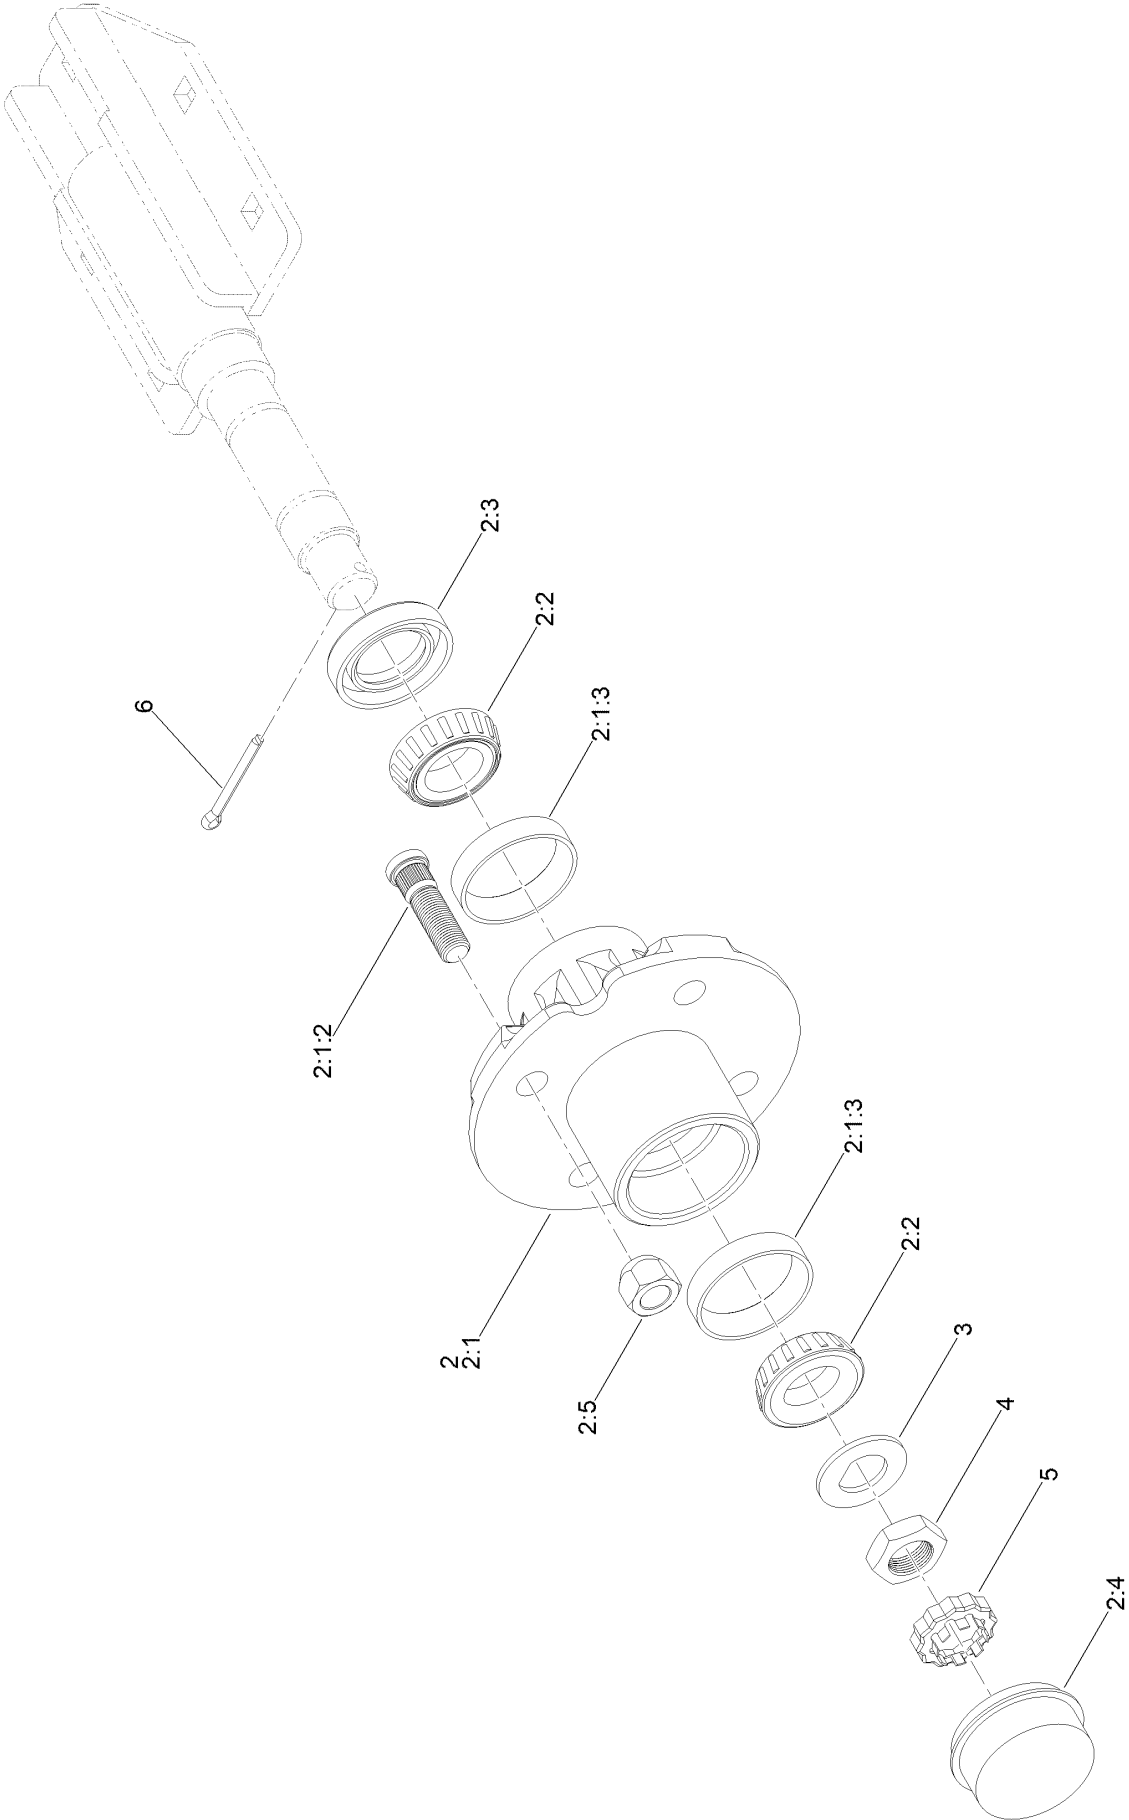

Hub and Axle Assembly No. 144-3630

Hub and Axle Assembly No. 144-3630 (continued)

<i>Ref.</i>	<i>Part Number</i>	<i>Qty.</i>	<i>Description</i>
2	117-5115	1	Hub And Bearing ASM
2:1	117-8251	1	Hub ASM
2:1:2	114-3918	4	Stud-Wheel
2:1:3	254-72	2	Bearing-Cup, Tapered
2:2	254-94	2	Bearing-Cone, Tapered
2:3	112-1690	1	Seal-Oil

<i>Ref.</i>	<i>Part Number</i>	<i>Qty.</i>	<i>Description</i>
2:4	241-119	1	Cap-Dust
2:5	139-2564	4	Nut-Lug
3	117-8259	1	Washer-Spindle
4	117-8260	1	Nut
5	93-0307	1	Nut-Lock, Retainer
6	3272-18	1	Pin-Cotter