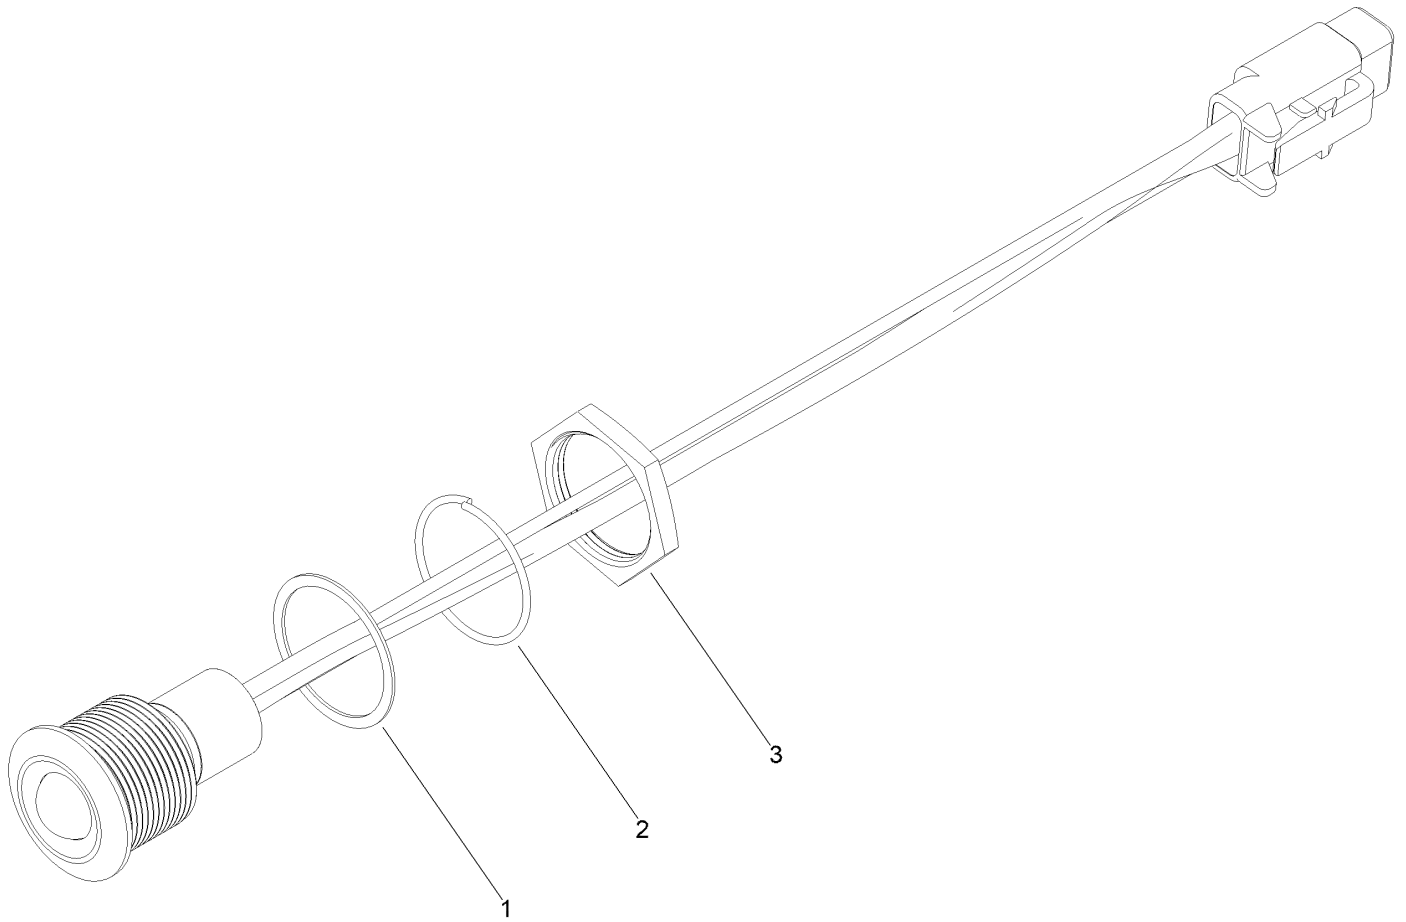

Red LED Indicator Lamp Assembly No. 122-0630

Red LED Indicator Lamp Assembly No. 122-0630 (continued)

<i>Ref.</i>	<i>Part Number</i>	<i>Qty.</i>	<i>Description</i>
1	122-0634	1	Gasket-LED
2	122-0633	1	Washer-Locking
3	122-0632	1	Nut-Fixing