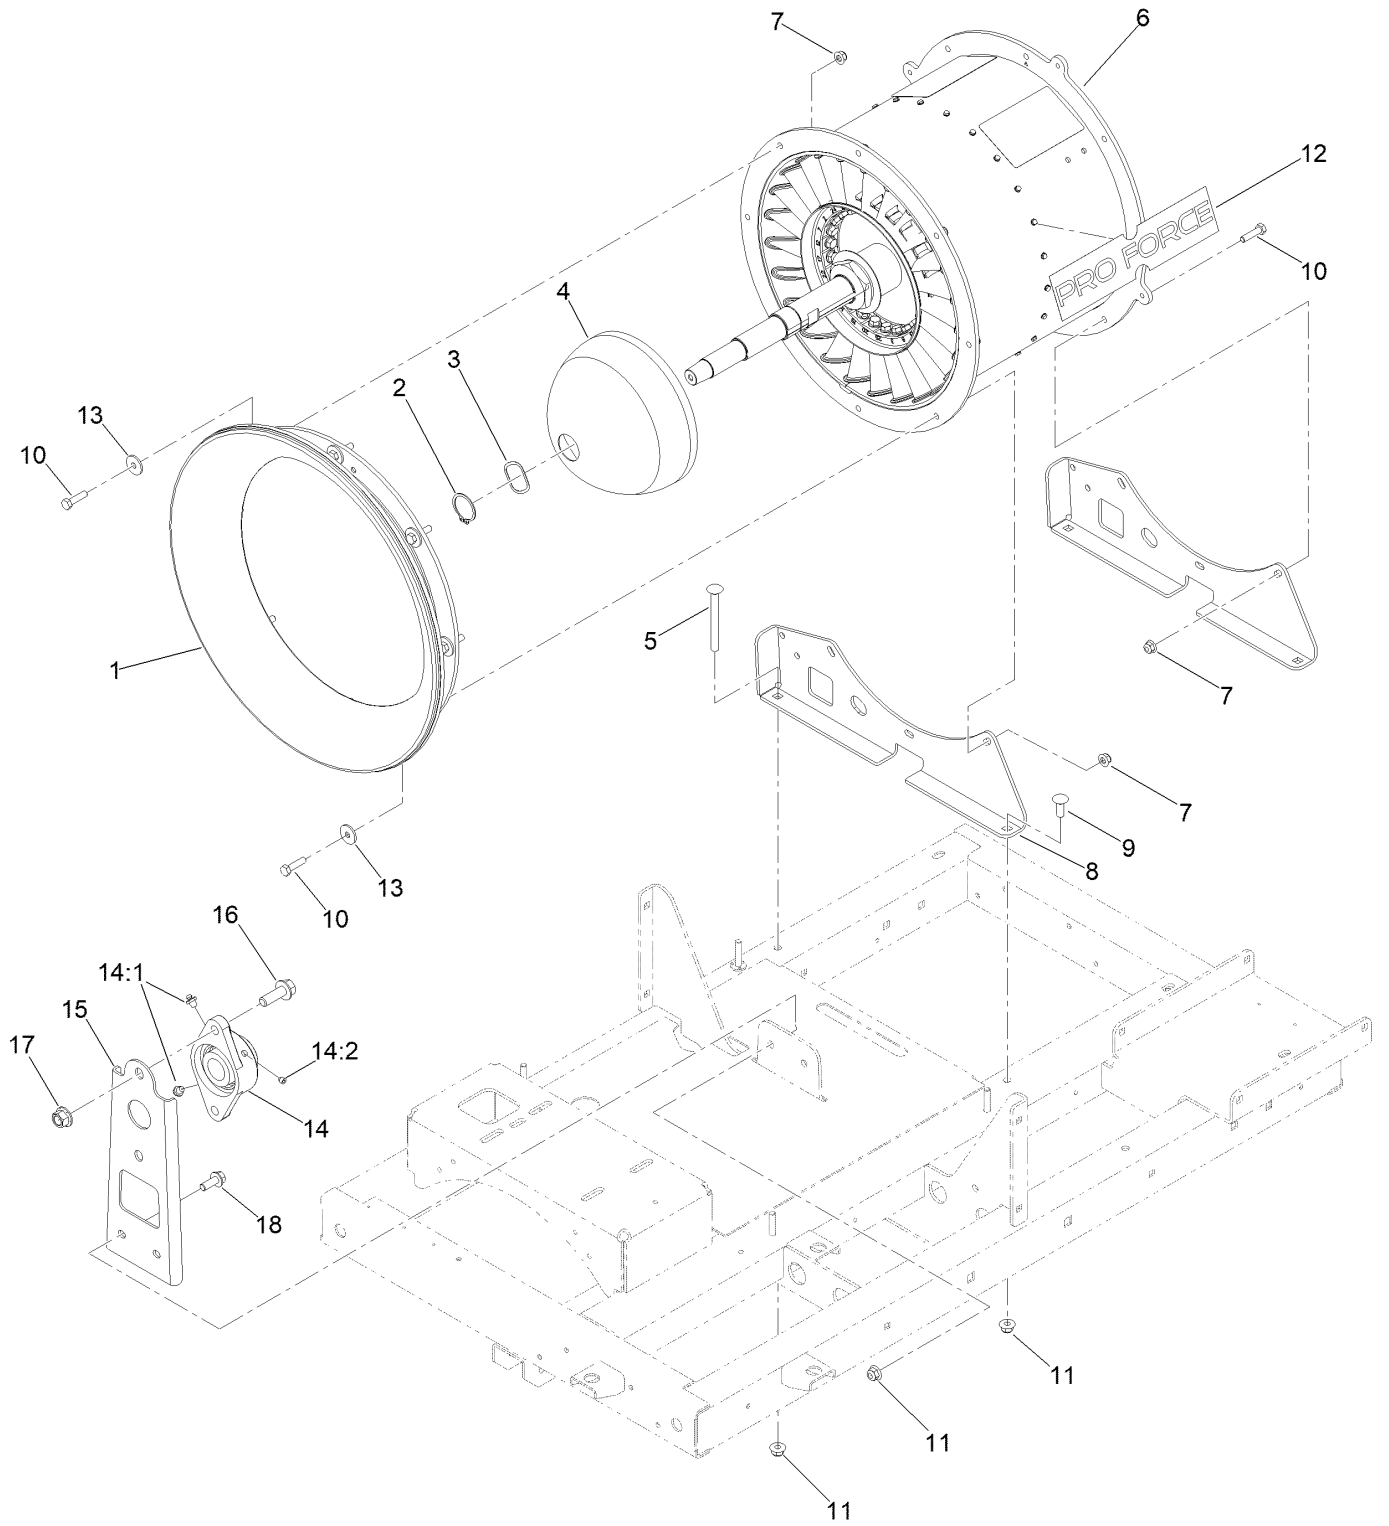

Turbine Mounting Assembly

Turbine Mounting Assembly (continued)

<i>Ref.</i>	<i>Part Number</i>	<i>Qty.</i>	<i>Description</i>	<i>Ref.</i>	<i>Part Number</i>	<i>Qty.</i>	<i>Description</i>
1	117-8329	1	Bell-Inlet	11	119-4042	4	Nut-HF, NI
2	112-1952	1	Ring-Snap, EXT	12	115-5102	2	Decal
3	93-4632	1	Washer-Wavey	13	115-7109	8	Washer-Flat
4	131-9440	1	Cap-Front	14	94-7484	1	Bearing
5	3231-24	2	Screw-CARR	14:1	302-2	2	Fitting-Grease
6	140-6946SP	1	Turbine ASM-Horizontal	14:2	106-9662	1	Screw-Set, HSH
7	119-4041	11	Nut-HF	15	144-3316-01	1	Mount-Bearing
8	140-6983-01	2	Mount-Housing	16	100-6116	2	Screw-HHF
9	3231-22	2	Screw-CARR	17	139-1689	2	Nut-HF
10	322-6	11	Screw-HH	18	3234-42	2	Screw-HHF