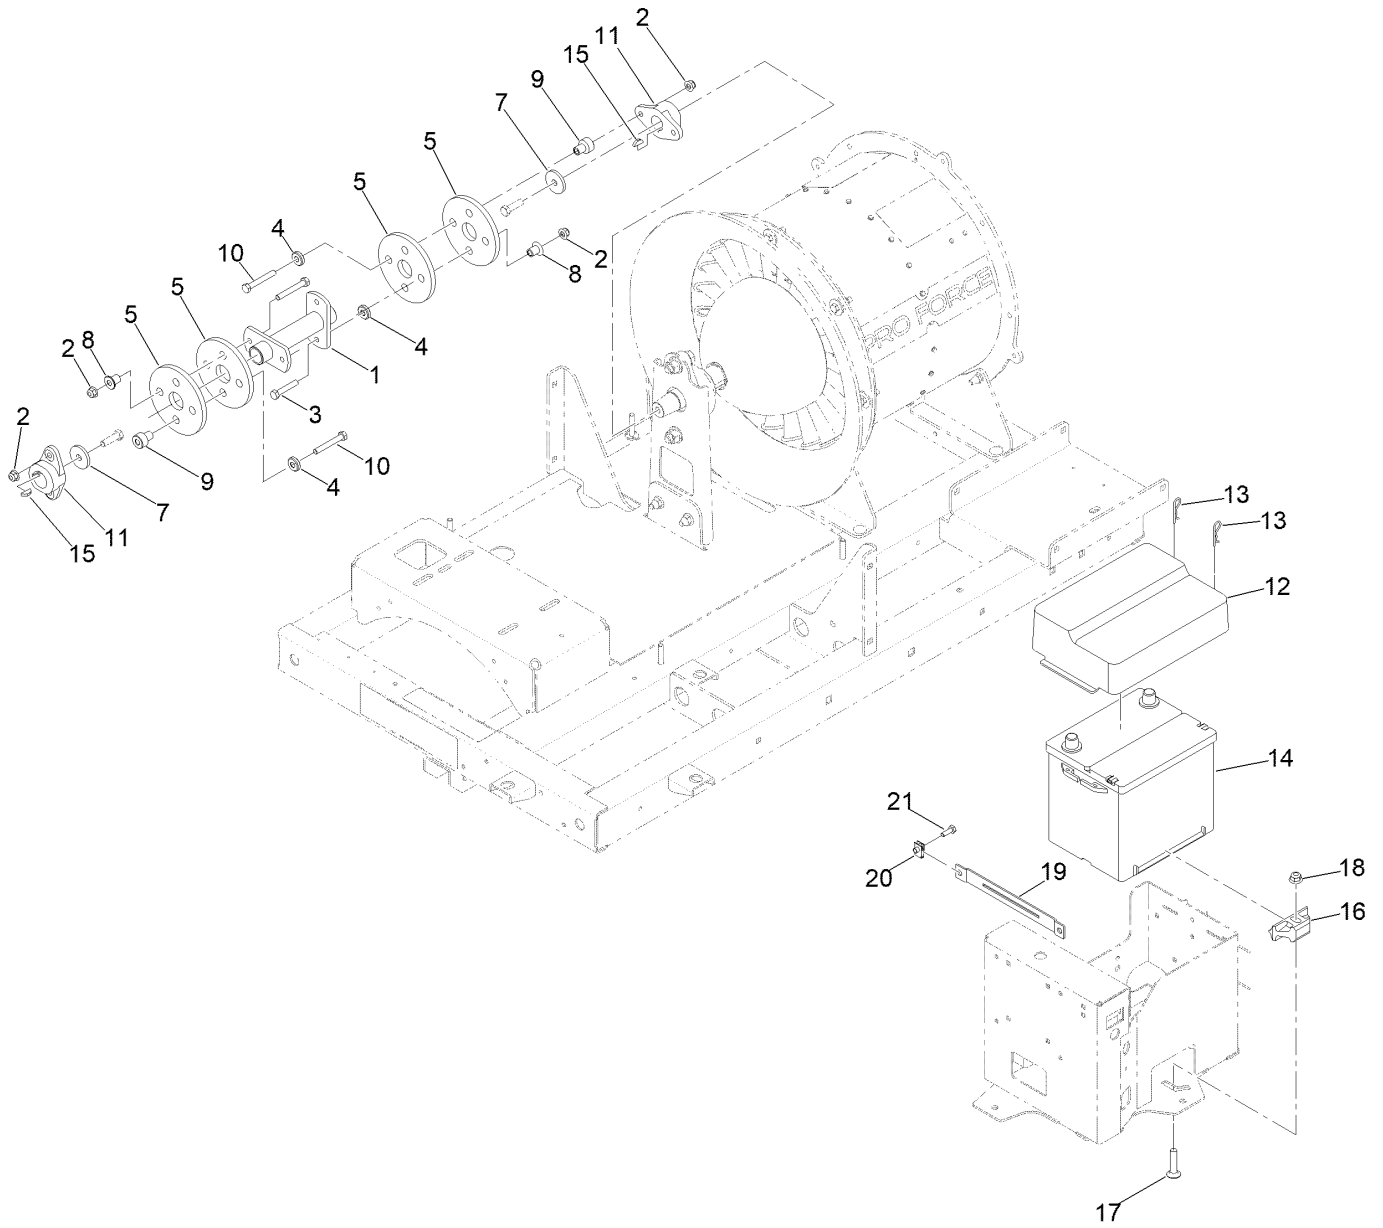

Driveshaft and Battery Assembly

Driveshaft and Battery Assembly (continued)

<i>Ref.</i>	<i>Part Number</i>	<i>Qty.</i>	<i>Description</i>	<i>Ref.</i>	<i>Part Number</i>	<i>Qty.</i>	<i>Description</i>
1	140-6936-03	1	Shaft-Drive, Short	12	130-8569	1	Cover-Battery
2	119-4041	8	Nut-HF	13	3290-467	2	Pin-Hair
3	322-39	4	Screw-HH	14	106-5187	1	Battery- Dry, 12V, 525 CCA
4	131-6761	8	Washer	15	3257-5	2	Key-Woodruff
5	115-5129	4	Coupling-Rubber	16	138-6335	1	Retainer-Battery
7	114-2120	2	Washer	17	3231-5	1	Screw-CARR
8	131-6763	4	Spacer-Coupling, Rubber	18	119-4042	1	Nut-HF, NI
9	131-6762	4	Spacer-Coupling, Rubber	19	130-0932-01	1	Bracket-Cover
10	322-32	4	Screw-HH	20	107069	2	Clip
11	114-2122	2	Hub-Engine	21	321-4	2	Screw-HH