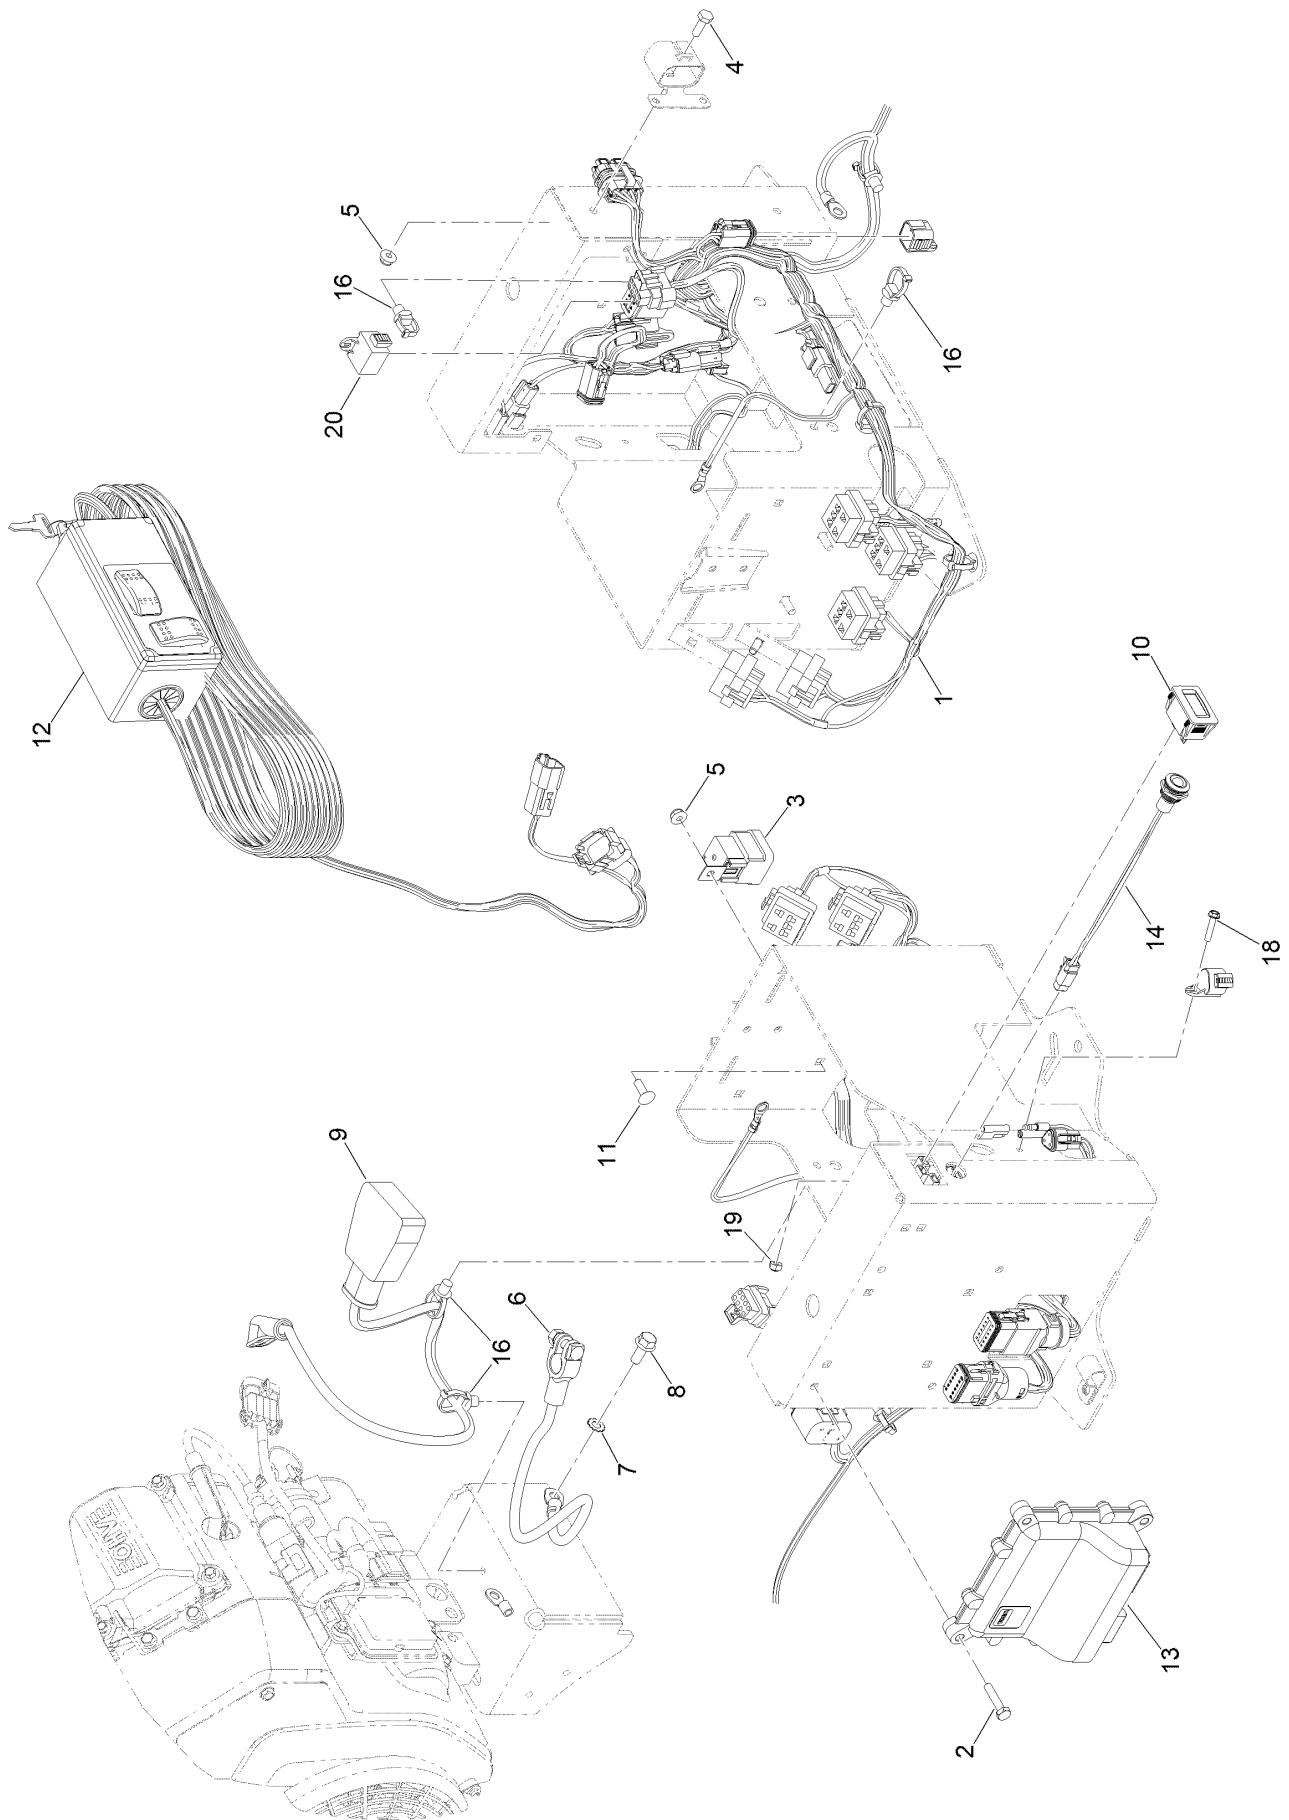

Tethered Control Assembly

Tethered Control Assembly (continued)

<i>Ref.</i>	<i>Part Number</i>	<i>Qty.</i>	<i>Description</i>	<i>Ref.</i>	<i>Part Number</i>	<i>Qty.</i>	<i>Description</i>
1	122-3530	1	Harness-Wire, Proforce Blower Rf2Can	10	120-2244	1	Hourmeter
2	321-8	4	Screw-HH	11	1-807512	5	Bolt-CARR
3	99-7430	5	Relay-Mini	12	163-0320	1	Tethered Control ASM
4	321-4	2	Screw-HH	13	125-1360	1	Controller
5	104-7201	11	Nut-HF, NI	14	122-0630	1	Red LED Indicator Lamp ASM
6	125-5966	1	Cable-Battery, Negative	16	32180-030	3	Clip-Tie
7	3255-8	1	Washer-Lock	18	106-9169	1	Screw-HWH
8	33104-020	1	Screw-HHF	19	3296-2	1	Nut-Lock, NI
9	122-0629	1	Cable-Battery, Positive	20	32180-201	1	Cap-Plug