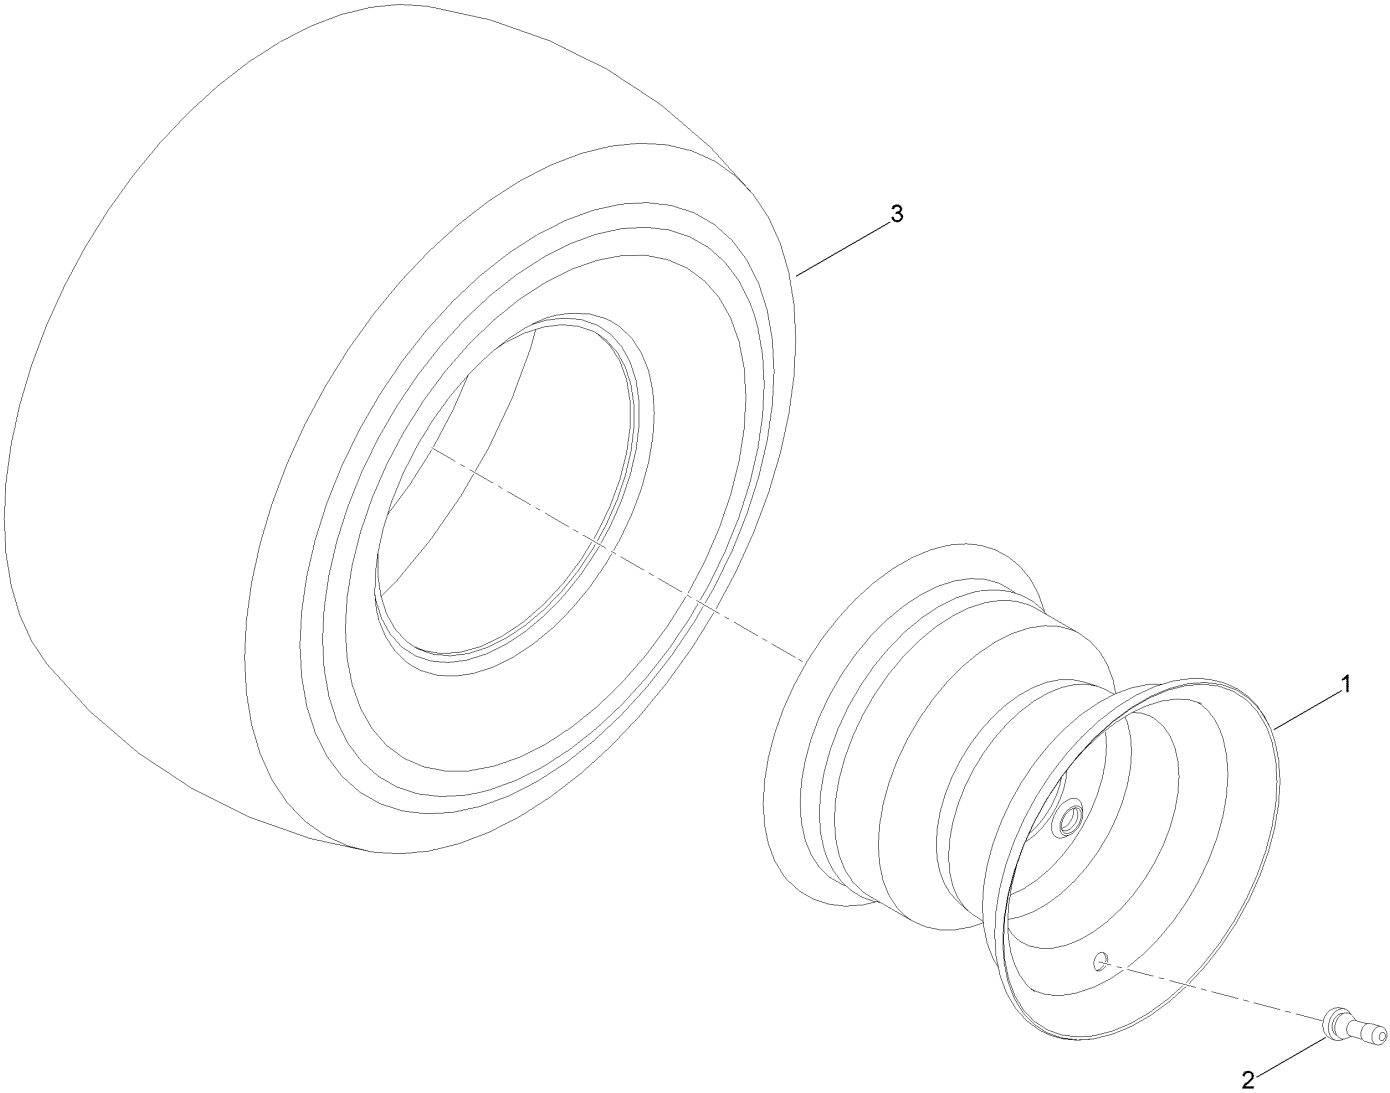

Wheel and Tire Assembly No. 144-3664

Wheel and Tire Assembly No. 144-3664 (continued)

<i>Ref.</i>	<i>Part Number</i>	<i>Qty.</i>	<i>Description</i>
1	137-2597	1	Rim
2	232-27	1	Stem-Valve
3	144-3665	1	Tire