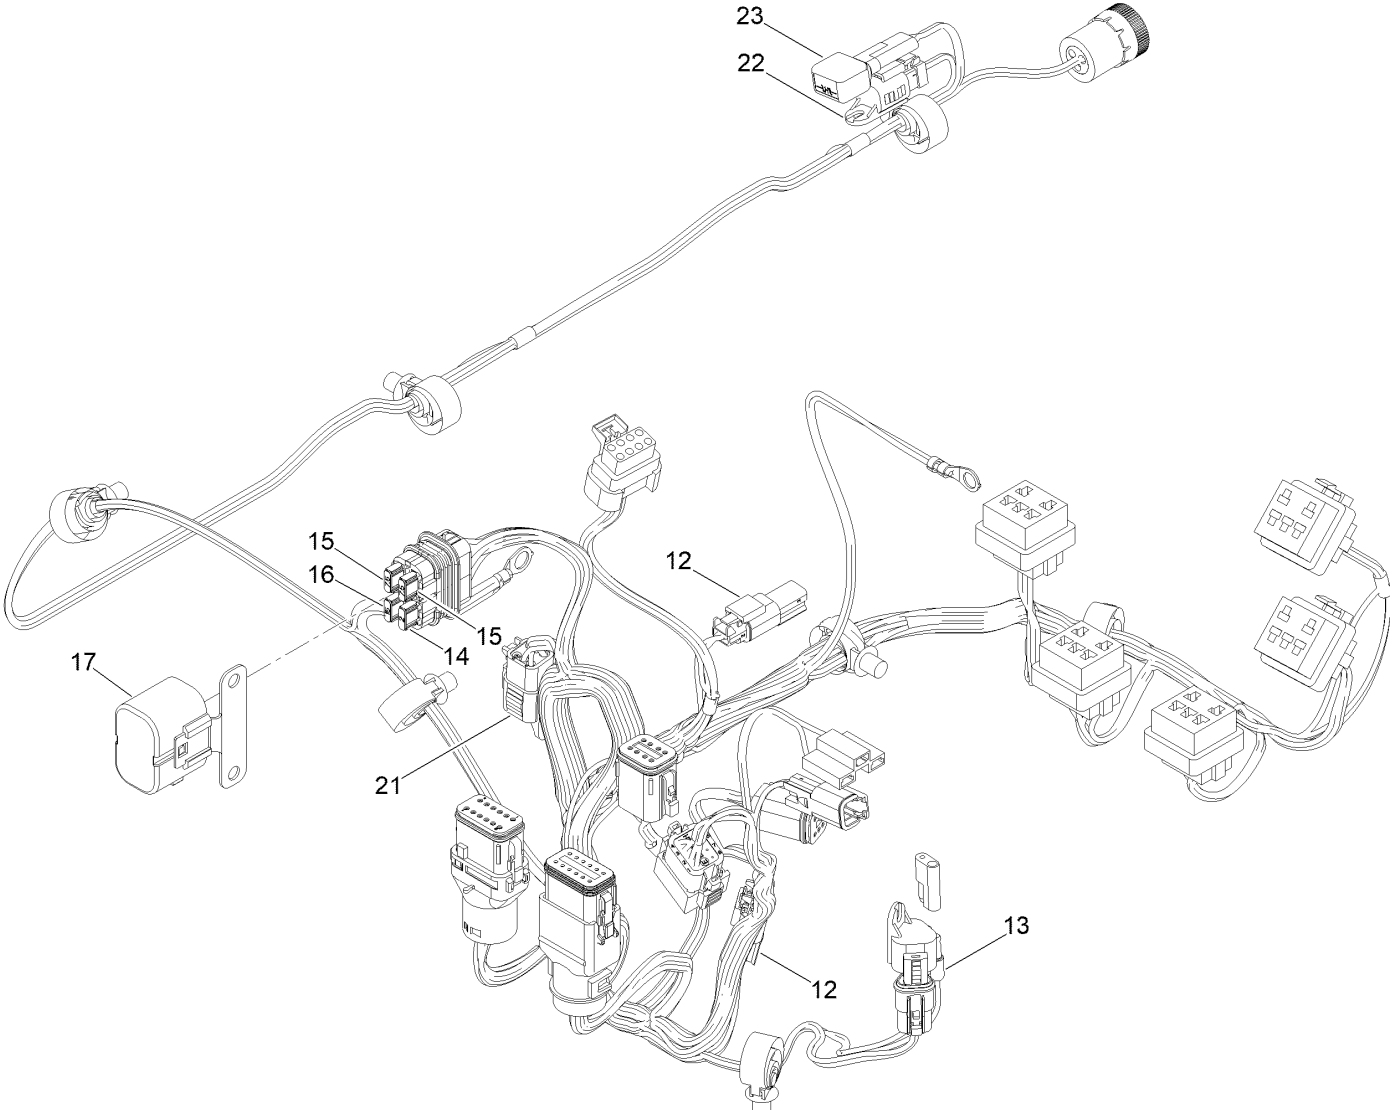

Wire Harness Assembly No. 122-3530

Wire Harness Assembly No. 122-3530 (continued)

<i>Ref.</i>	<i>Part Number</i>	<i>Qty.</i>	<i>Description</i>
12	32180-282	2	Conn, Res, 120 Ohm
13	32180-089	1	Cap-Plug, 3 Way
14	121-8861	1	Fuse-Mini Blade, 2 Amp
15	121-8865	2	Fuse-Mini Blade, 7.5 Amp
16	121-8867	1	Fuse-Mini Blade, 15 Amp

<i>Ref.</i>	<i>Part Number</i>	<i>Qty.</i>	<i>Description</i>
17	32180-179	1	Cover-Bussman
21	32180-156	1	Cap-Plug, 6 Way
22	32180-091	1	Cap-Dust, 2 Way
23	108-9493	1	Diode-Tvs