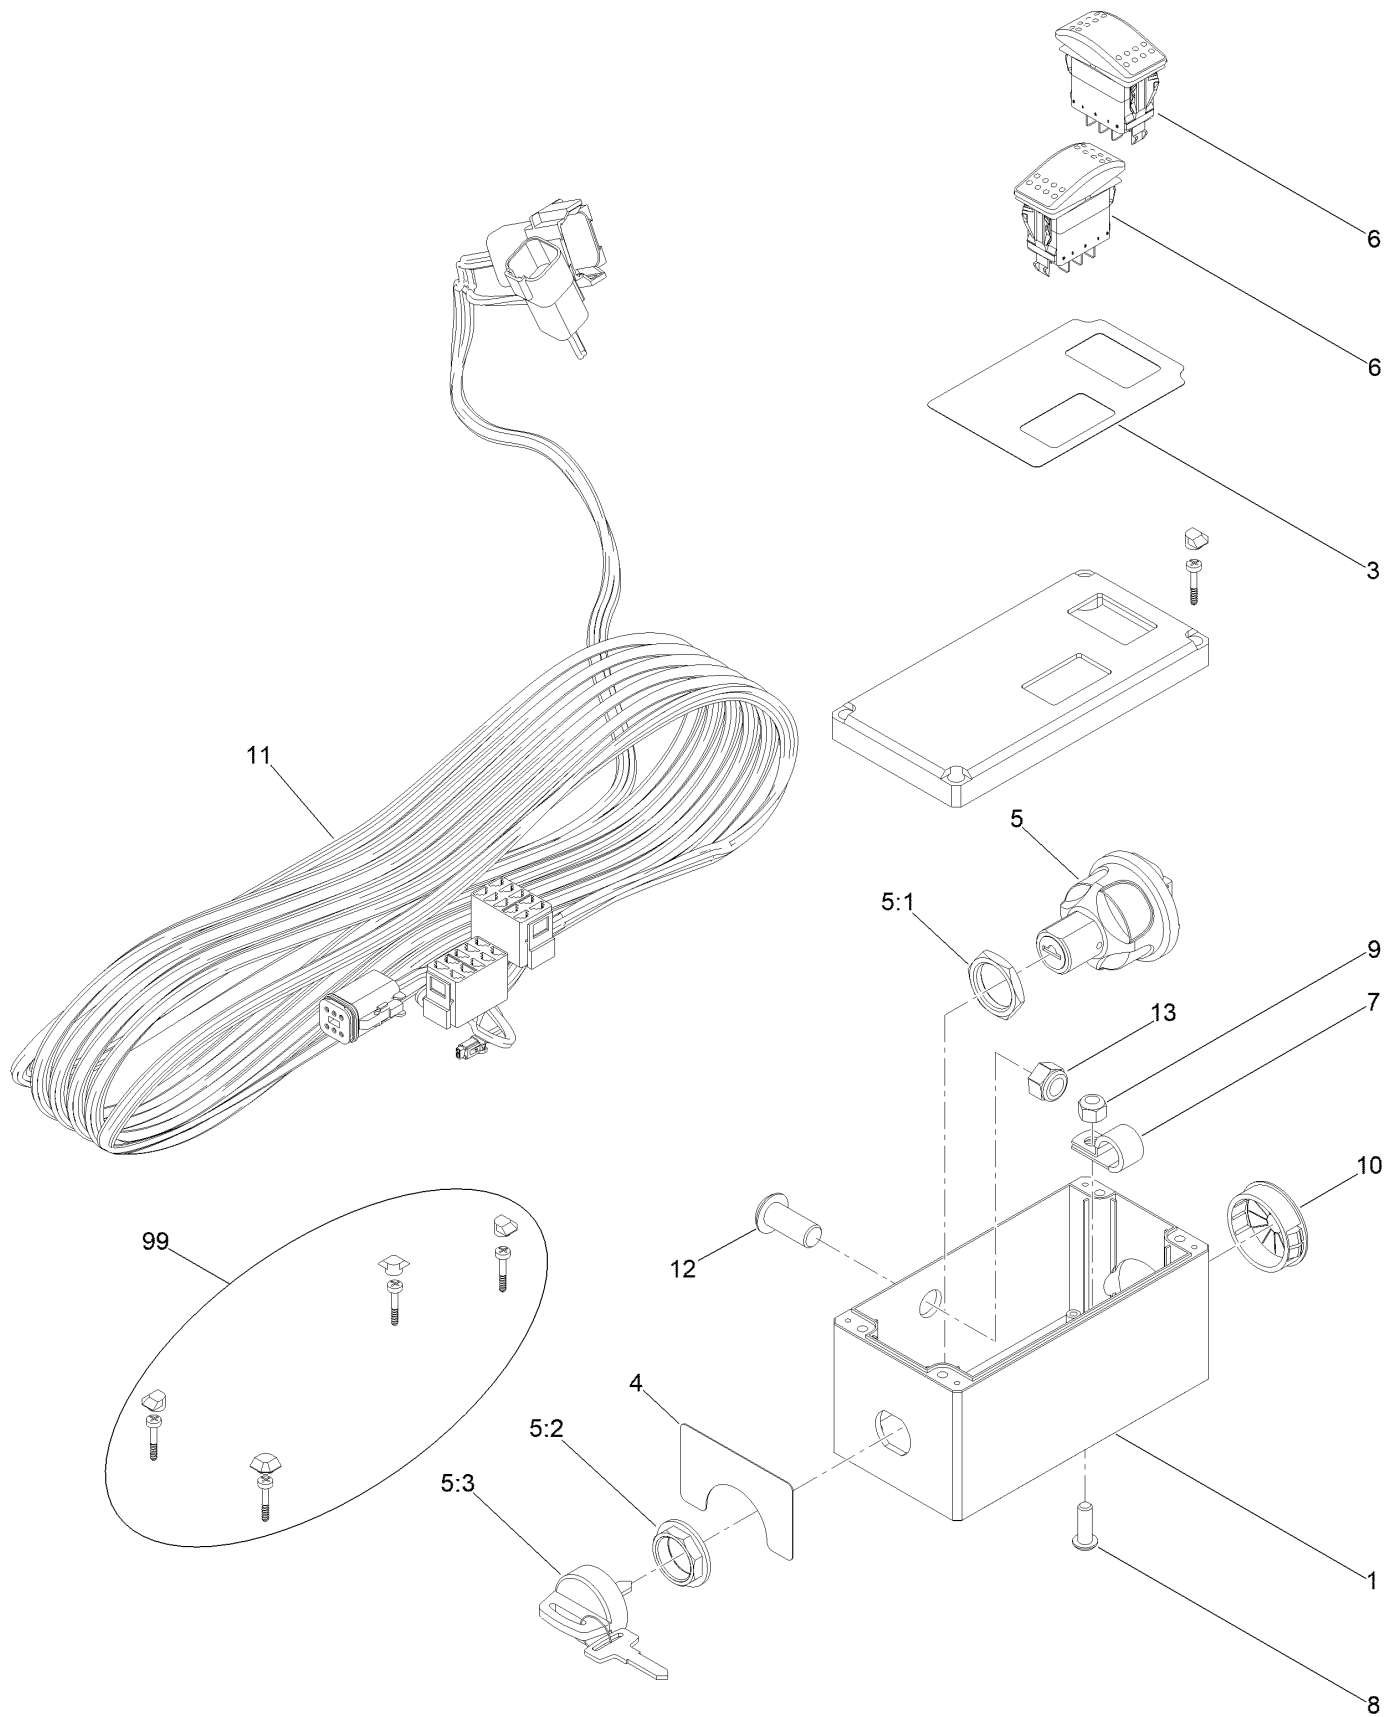

Tethered Control Assembly No. 163-0320

Tethered Control Assembly No. 163-0320 (continued)

<i>Ref.</i>	<i>Part Number</i>	<i>Qty.</i>	<i>Description</i>	<i>Ref.</i>	<i>Part Number</i>	<i>Qty.</i>	<i>Description</i>
1	163-0319	1	Box-Control	7	2412-73	1	Clamp-R
3	163-0323	1	Decal-Tether	8	3274-69	1	Screw-HSBH
4	163-0336	1	Decal-Tether, Start	9	3296-42	1	Nut-Lock, NI
5	121-5159	1	Switch-Ignition	10	119-1105	1	Bushing
5:1	121-5160	1	Nut-Hex	11	122-3817	1	Harness-Wire, Tether
5:2	122-2704	1	Nut-Face, M22 (Plastic)	12	3274-105	1	Screw-HSBH
5:3	121-5162	1	Set-Key, Ignition	13	3296-48	1	Nut-Hex
6	122-0304	2	Switch-Rocker, (On)-Off-(On)	99	119-6243	1	Hardware Kit