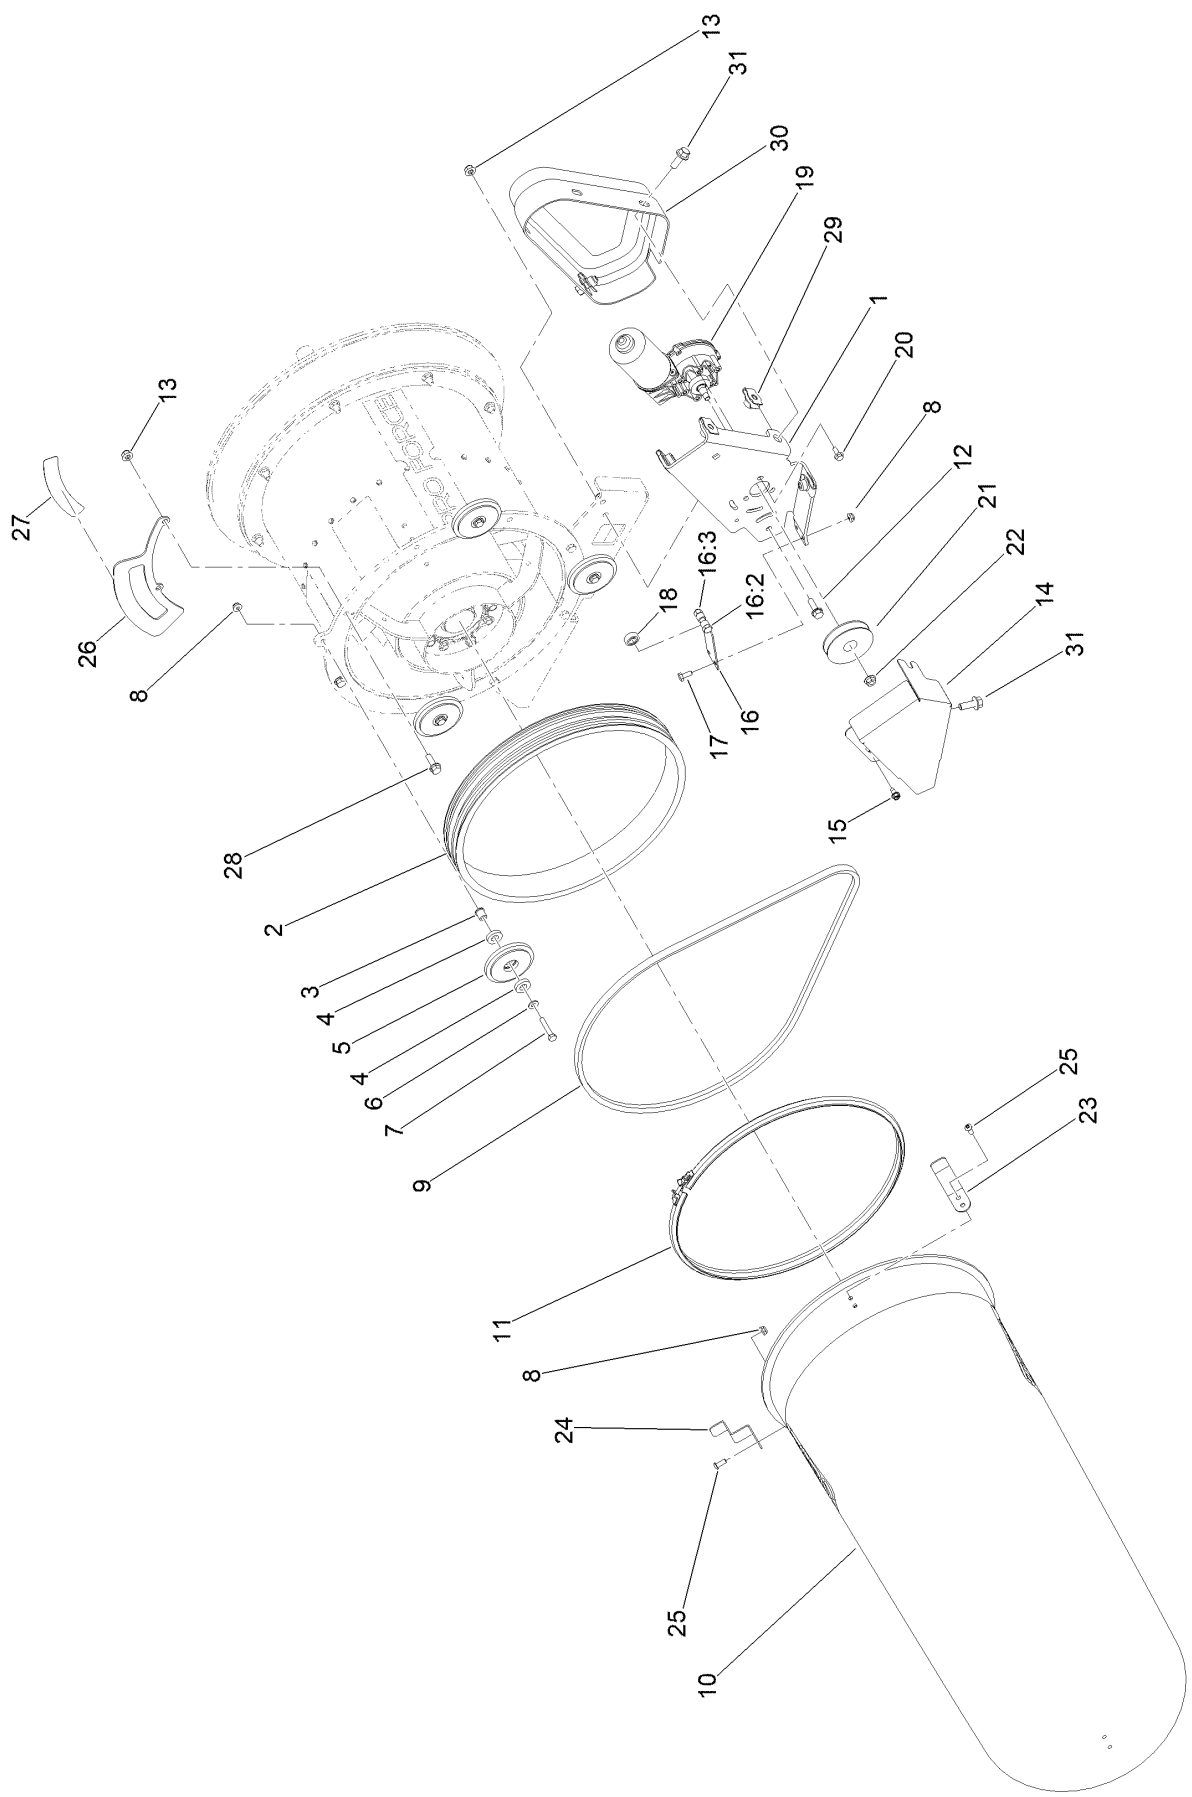

Nozzle Assembly

Nozzle Assembly (continued)

<i>Ref.</i>	<i>Part Number</i>	<i>Qty.</i>	<i>Description</i>	<i>Ref.</i>	<i>Part Number</i>	<i>Qty.</i>	<i>Description</i>
1	163-0456-01	1	Brkt-Motor, Nozzle	16:3	3296-42	1	Nut-Lock, NI
2	112-1874	1	Pulley-Nozzle	17	321-3	2	Screw-HH
3	140-6982	4	Spacer-Bearing	18	251-259	1	Bearing-Ball
4	115-6870	8	Bearing-Ball, Sealed	19	144-3274	1	Motor-Reversible
5	140-6979	4	Roller-Bearing	20	114-8414	3	Screw-HHF
6	120-9679	4	Washer-Flat	21	115-5147	1	Pulley
7	321-9	4	Screw-HH	22	98-0668	1	Nut
8	104-7201	10	Nut-HF, NI	23	140-2220-01	1	Indicator
9	112-1853	1	Belt-V	24	140-2220-07	1	Indicator
10	144-3382	1	Nozzle-Toro Proforce Trailer	25	119-6906	4	Screw-HSBH
11	112-6899	1	Clamp-Nozzle	26	140-6814-03	1	Gauge-Rotation
12	3234-29	2	Screw-HHF	27	140-2247	1	Decal-Position, Chute
13	119-4041	2	Nut-HF	28	3234-17	2	Screw-HHF
14	163-0457-01	1	Cover-Pulley	29	105-4886	5	Nut-Tinnerman
15	32104-17	1	Screw-HWH	30	140-6848	1	Motor-Cover
16	110-9650	1	Leaf Spring ASM	31	3234-42	5	Screw-HHF
16:2	36-2250	1	Bolt-Shoulder