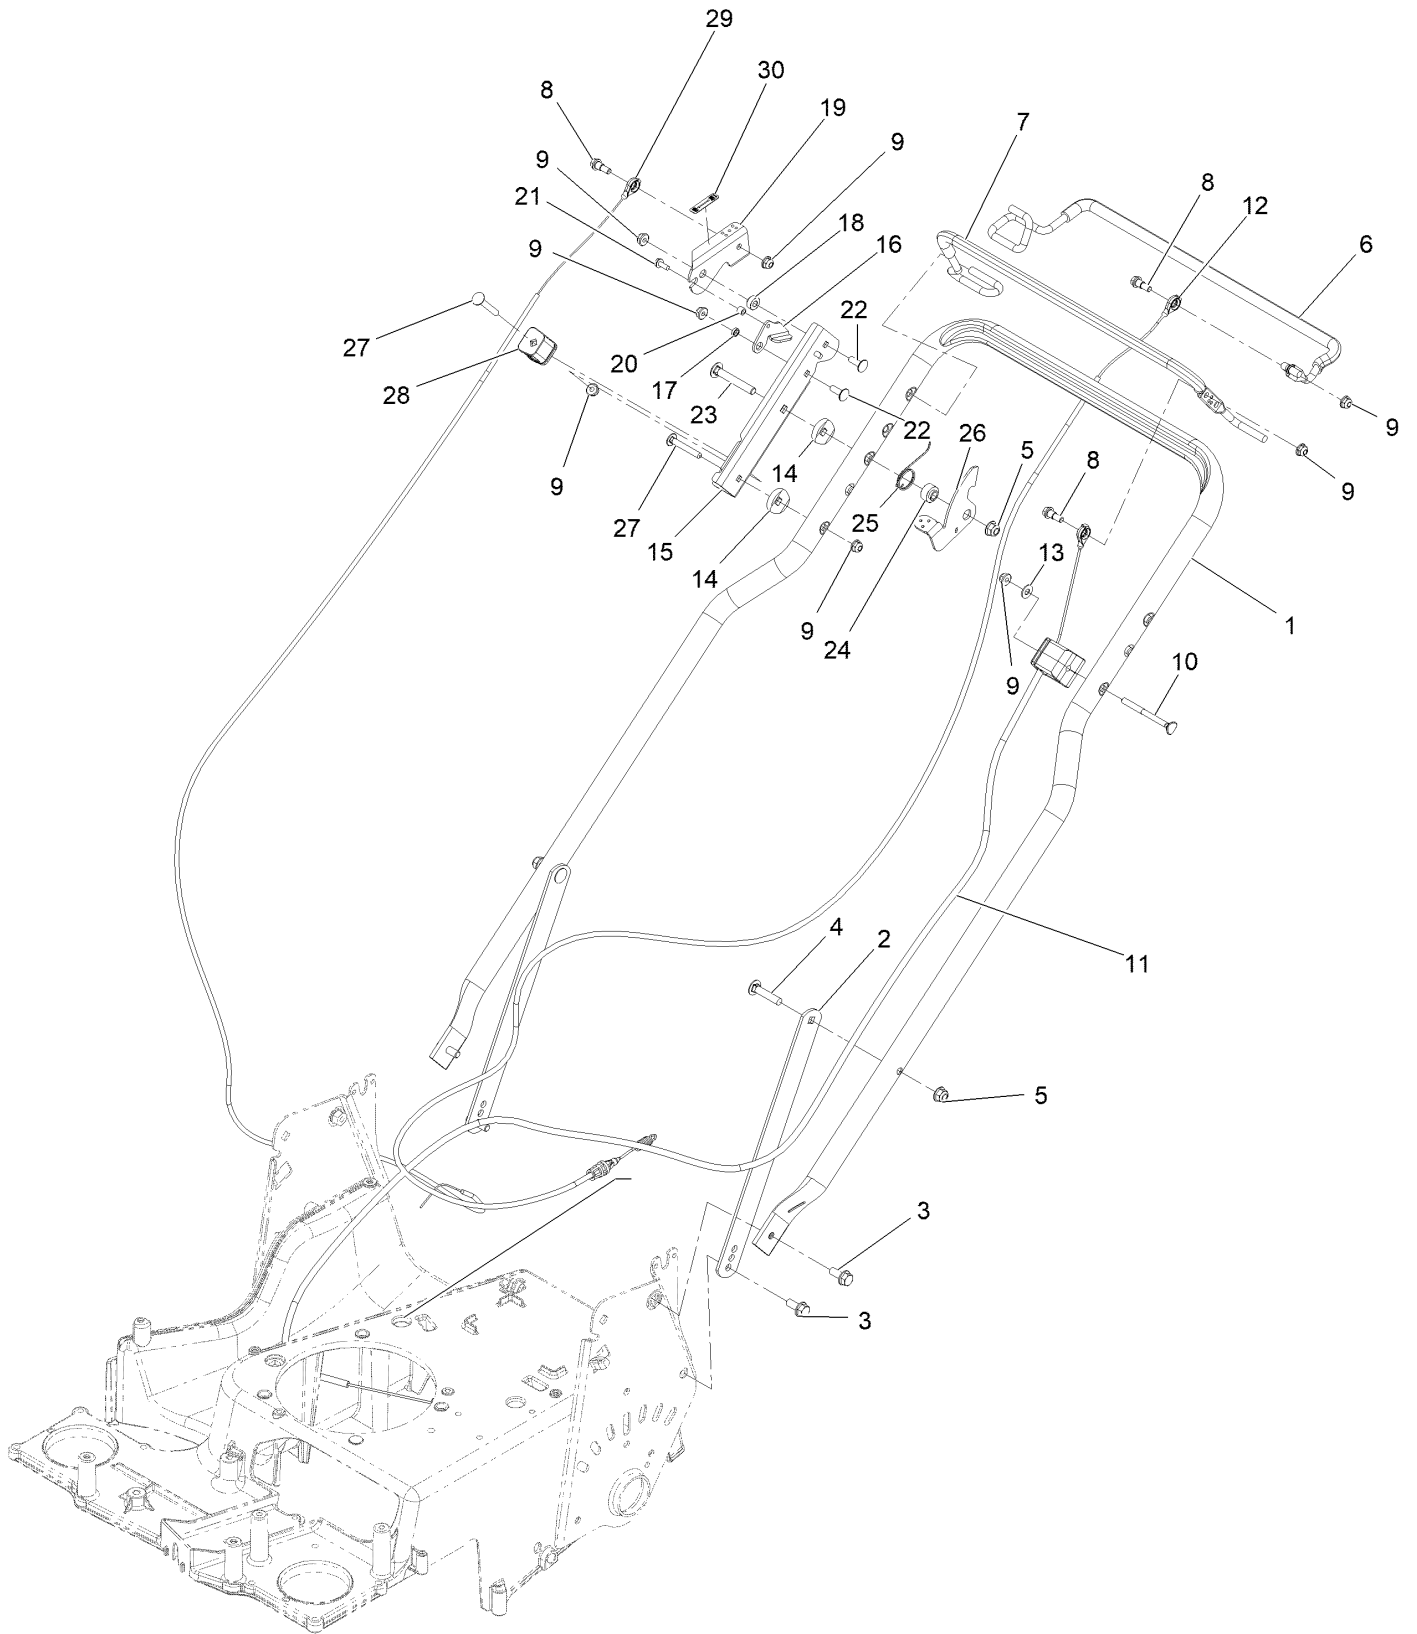

Handle Assembly

Handle Assembly (continued)

<i>Ref.</i>	<i>Part Number</i>	<i>Qty.</i>	<i>Description</i>	<i>Ref.</i>	<i>Part Number</i>	<i>Qty.</i>	<i>Description</i>
1	147-0540-03	1	Handle	18	139-1817	1	Washer-Stepped
2	116-8208-03	2	Support-Handle	19	139-1819	1	Lever-Brake
3	116-7230	4	Screw-HHF	20	117-9965	1	Spacer
4	3230-4	2	Bolt-Carriage 5/16-18 X 1 1/2	21	32144-1	1	Screw-HWH #10-24 X 1/2 Taptite
5	104-8300	3	Nut-Nyloc 5/16-18 Flg	22	1-807512	2	Bolt-Carriage 1/4-20 X 3/4 Short Neck
6	139-1815	1	Bail-Traction, Coated	23	3230-7	1	Bolt-Carriage 5/16-18 X 2 1/4
7	137-4810	1	Bail-BBC, Coated	24	116-2690	1	Bushing-Stepped
8	42-3560	3	Bolt-Shoulder	25	109-9318	1	Spring-Lever, BBC
9	104-7201	8	Nut-Nyloc 1/4-20 Flg	26	116-2998	1	Lever-BBC
10	140-3985	1	Screw-Handle	27	3229-5	2	Screw-CARR
11	137-4759	1	Cable-BBC	28	106-6801	1	Anchor-Cable
12	137-4807	1	Cable-Traction	29	138-5399	1	Cable-Brake, Parking
13	3256-1	1	Washer-Flat	30	139-5405	1	Decal-Brake, Parking
14	106-7260	2	Washer-Curved	99	614249	4	Tie-Cable ●
15	139-1818-03	1	Mount-Lever, Brake				
16	147-0441	1	Link-Actuation, Brake				
17	138-5368	1	Spacer				

● Not illustrated