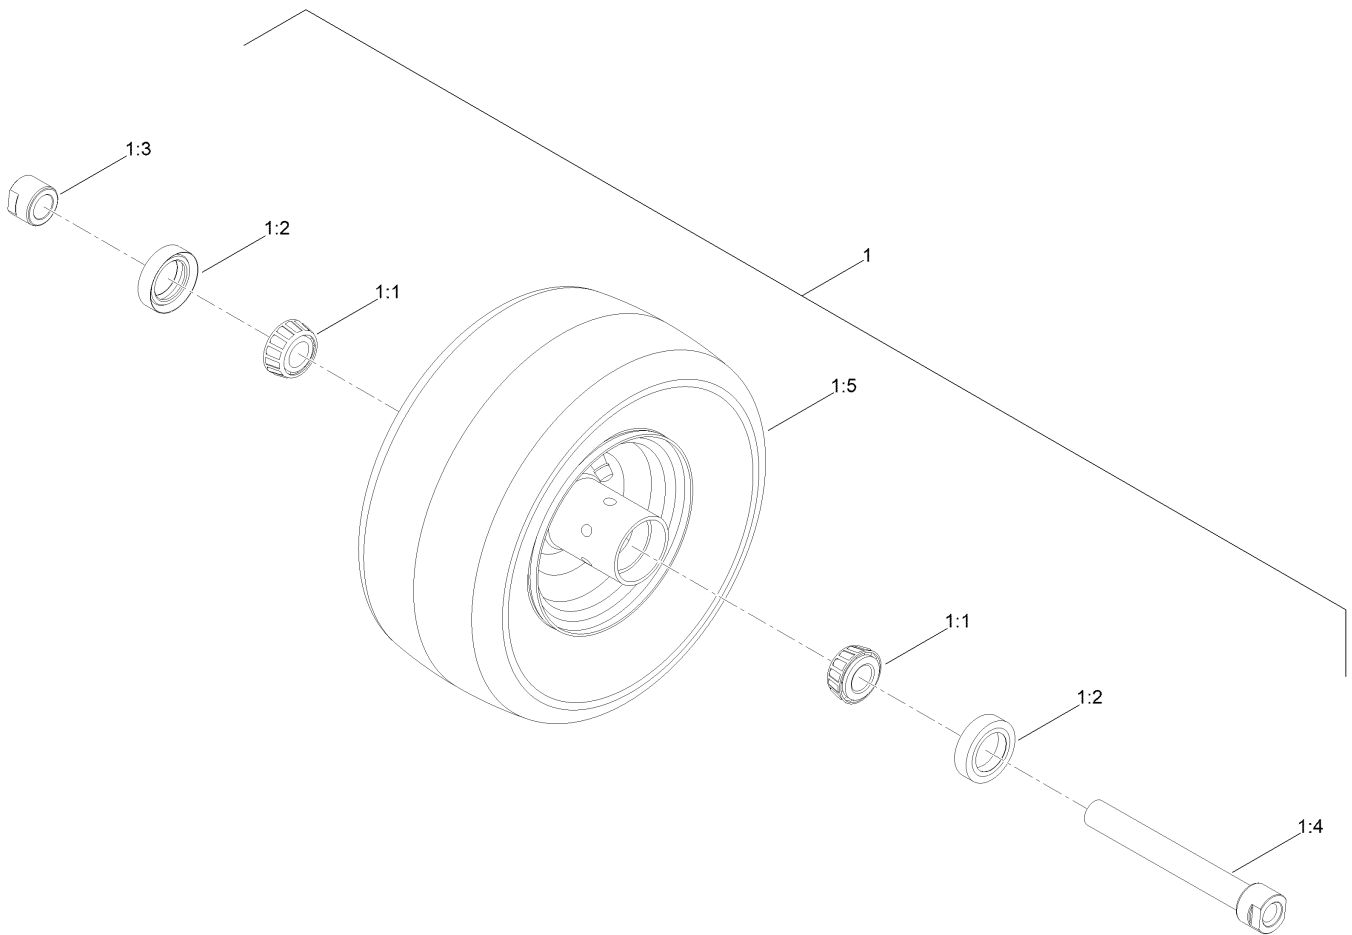

Count on it.

Parts Catalog

**Pneumatic Caster Wheel Kit
(Set of Two) GrandStand® Mower**

Model No. 163-7457

Wheel and Bearing Assembly No. 163-7457

<i>Ref.</i>	<i>Part Number</i>	<i>Qty.</i>	<i>Description</i>
1	147-7917	2	Wheel And Bearing ASM
1:1	1-633585	2	Bearing-Cone, Taper
1:2	103-0063	2	Seal-Caster
1:3	103-3051	1	Spacer-Nut ●
1:4	126-7796	1	Caster Axle ASM
1:5	147-7916	1	Wheel And Tire ASM

● Use Pro-Lock, Nut Type (P/N 1-840022, .5ml tube) on spacer nut

Wheel and Tire Assembly No. 147-7916

<i>Ref.</i>	<i>Part Number</i>	<i>Qty.</i>	<i>Description</i>
1	161-3460	1	Caster Rim 5X3.0
2	5108	1	Valve
3	161-3461	1	Caster Tire