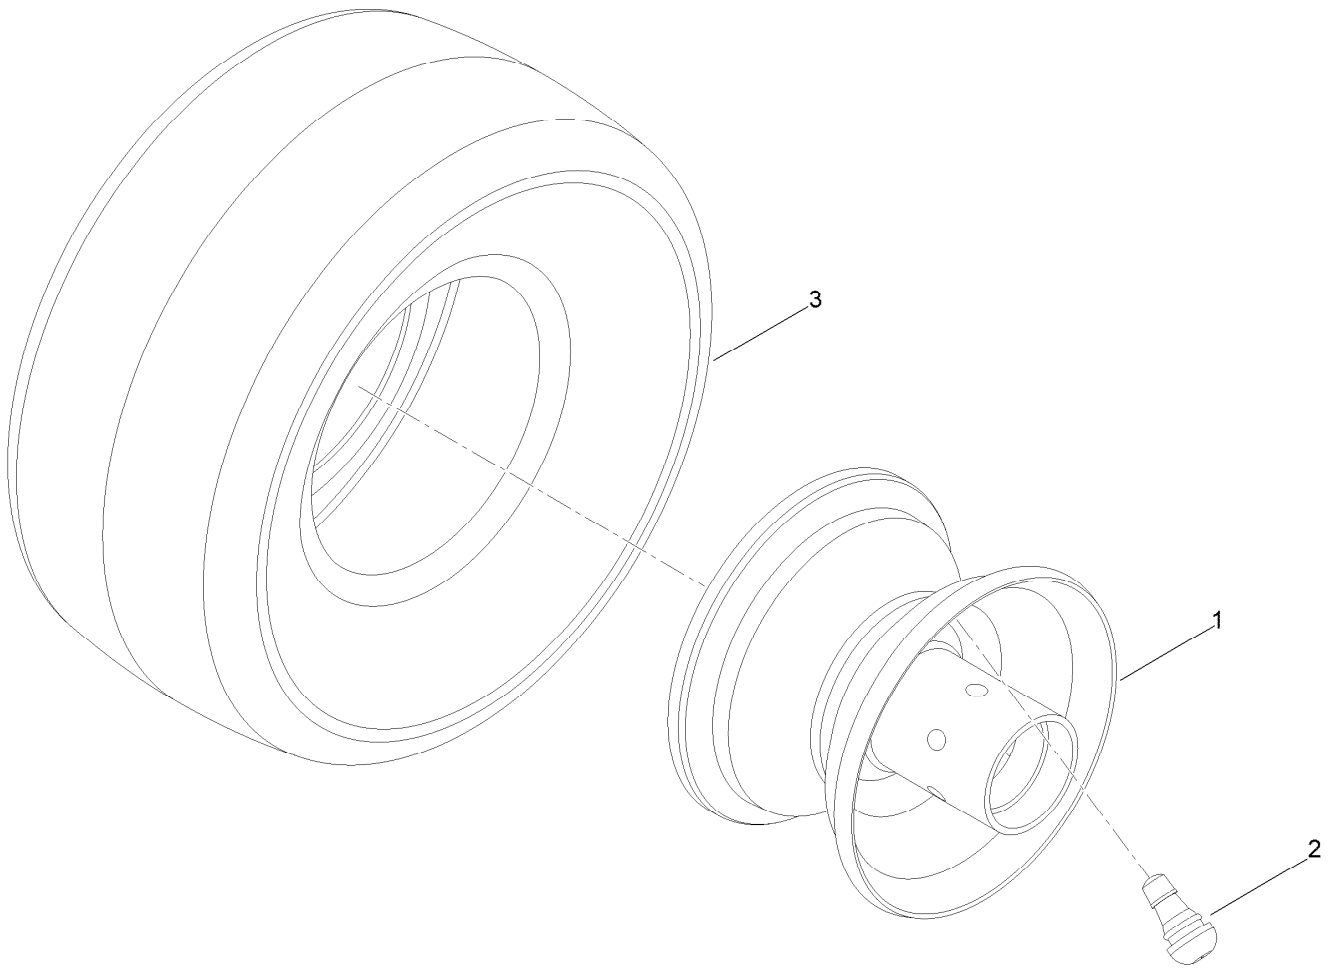

Count on it.

Parts Catalog

**Pneumatic Caster Wheel Kit
(Set of Two) GrandStand® Mower**

Model No. 163-7457

Wheel and Bearing Assembly No. 163-7457

<i>Ref.</i>	<i>Part Number</i>	<i>Qty.</i>	<i>Description</i>
1	147-7917	2	Wheel And Bearing ASM
1:1	1-633585	2	Bearing-Cone, Taper
1:2	103-0063	2	Seal-Caster
1:3	103-3051	1	Spacer-Nut ●
1:4	126-7796	1	Caster Axle ASM
1:5	147-7916	1	Wheel And Tire ASM

● Use Pro-Lock, Nut Type (P/N 1-840022, .5ml tube) on spacer nut

Wheel and Tire Assembly No. 147-7916

<i>Ref.</i>	<i>Part Number</i>	<i>Qty.</i>	<i>Description</i>
1	161-3460	1	Caster Rim 5X3.0
2	5108	1	Valve
3	161-3461	1	Caster Tire