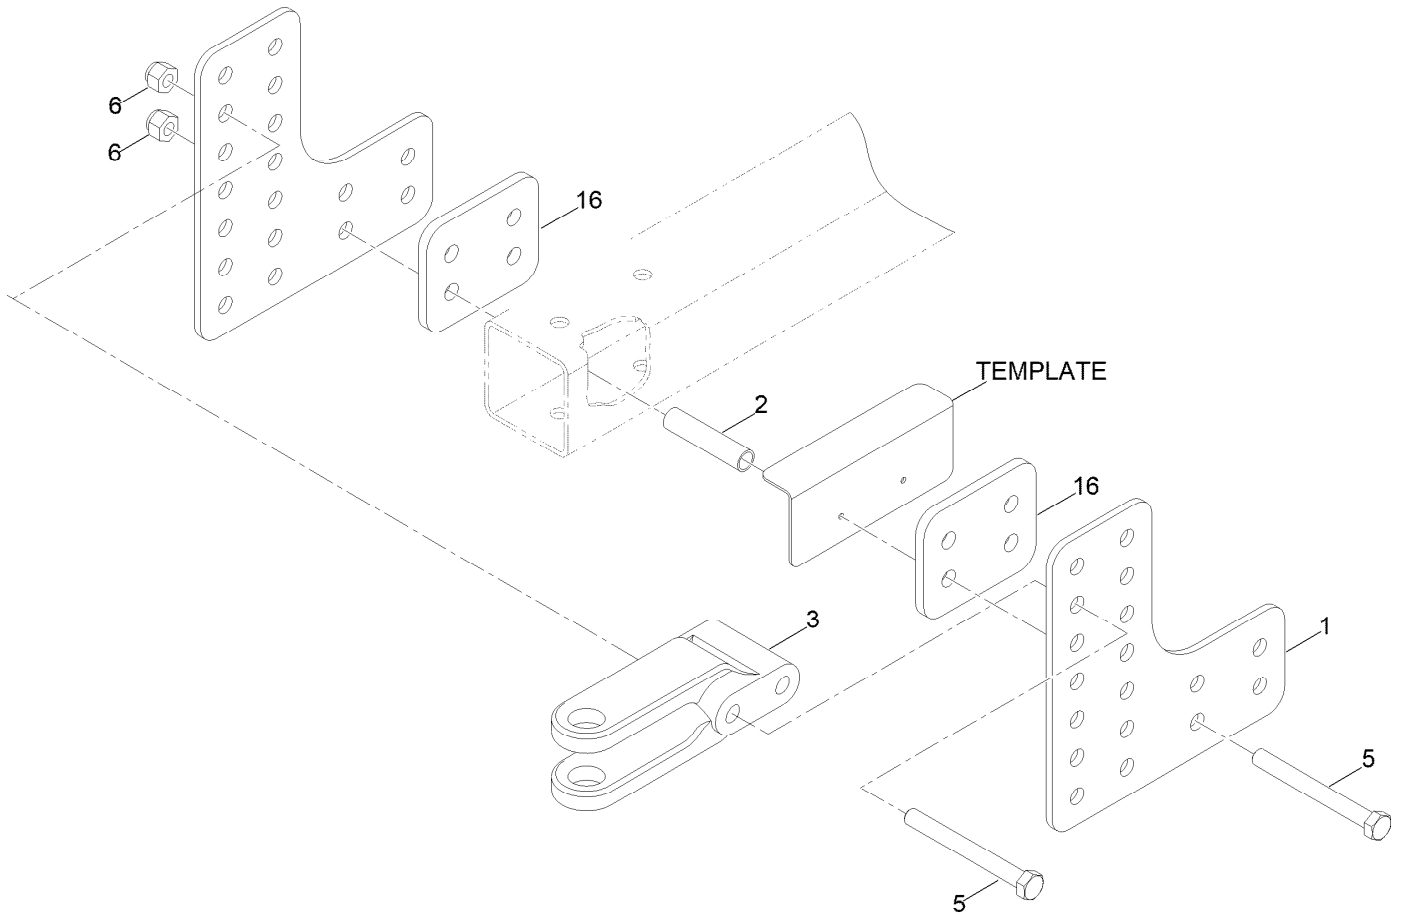

Count on it.

Parts Catalog

**Adjustable Hitch Kit
Trans Pro 80 Tow Behind Trailer**

Model No. 107-8188

Adjustable Hitch Kit Assembly No. 107-8188

<i>Ref.</i>	<i>Part Number</i>	<i>Qty.</i>	<i>Description</i>
1	107-8186-01	2	Plate-Tongue
2	108-3168	2	Spacer-Hitch
3	107-8190-01	1	Clevis-Trailer
5	323-15	4	Screw-HH
6	3296-39	4	Nut-Lock, NI
16	163-8836-01	2	Plate-Adjustable Hitch