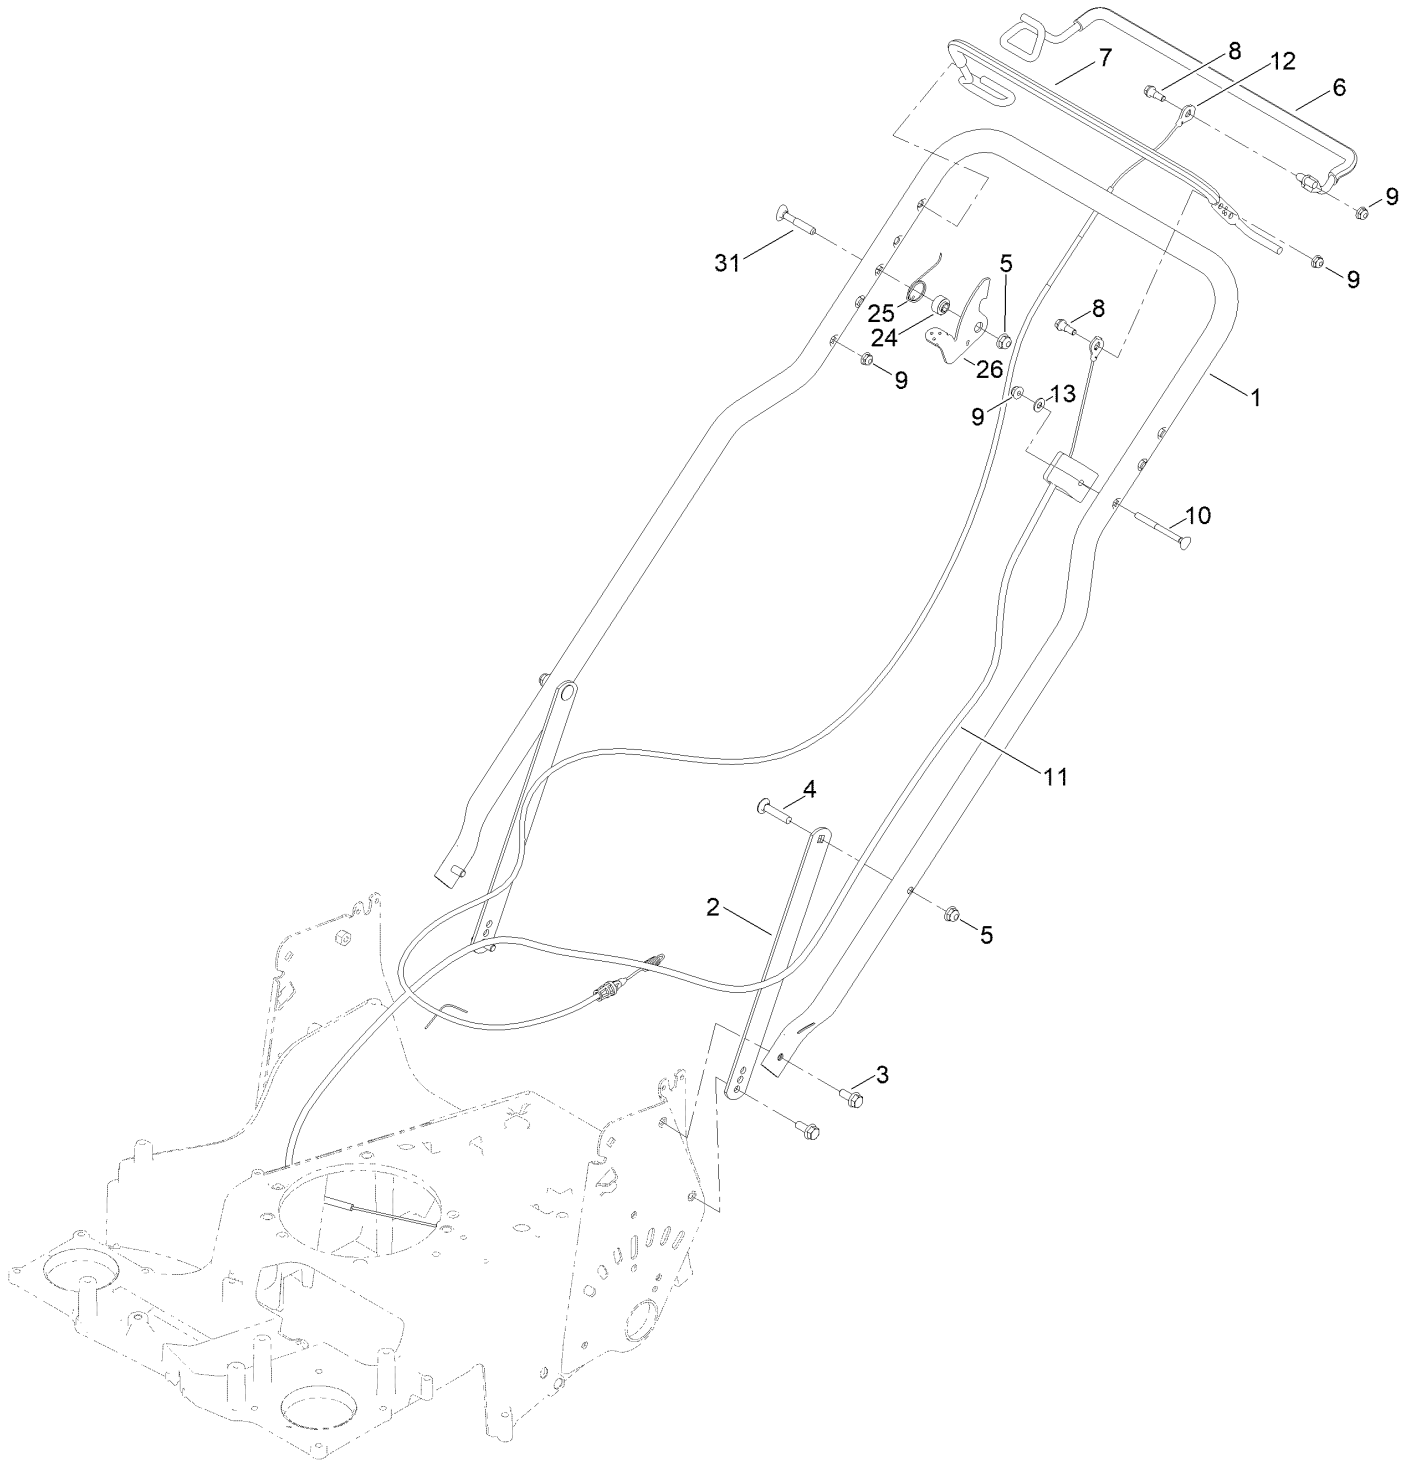

Handle Assembly

Handle Assembly (continued)

<i>Ref.</i>	<i>Part Number</i>	<i>Qty.</i>	<i>Description</i>	<i>Ref.</i>	<i>Part Number</i>	<i>Qty.</i>	<i>Description</i>
1	147-0540-03	1	Handle	10	140-3985	1	Screw-Handle
2	116-8208-03	2	Support-Handle	11	137-4759	1	Cable-BBC
3	116-7230	4	Screw-HHF	12	137-4807	1	Cable-Traction
4	3230-4	2	Screw-CARR	13	3256-1	1	Washer-Flat
5	119-4041	3	Nut-HF	24	116-2690	1	Bushing-Stepped
6	139-1815	1	Bail-Traction, Coated	25	109-9318	1	Spring-Lever, BBC
7	137-4810	1	Bail-BBC, Coated	26	116-2998	1	Lever-BBC
8	42-3560	2	Bolt-Shoulder	31	112-8876	1	Screw-Handle
9	104-7201	3	Nut-HF, NI	99	614249	3	Tie-Cable ●

● Not illustrated