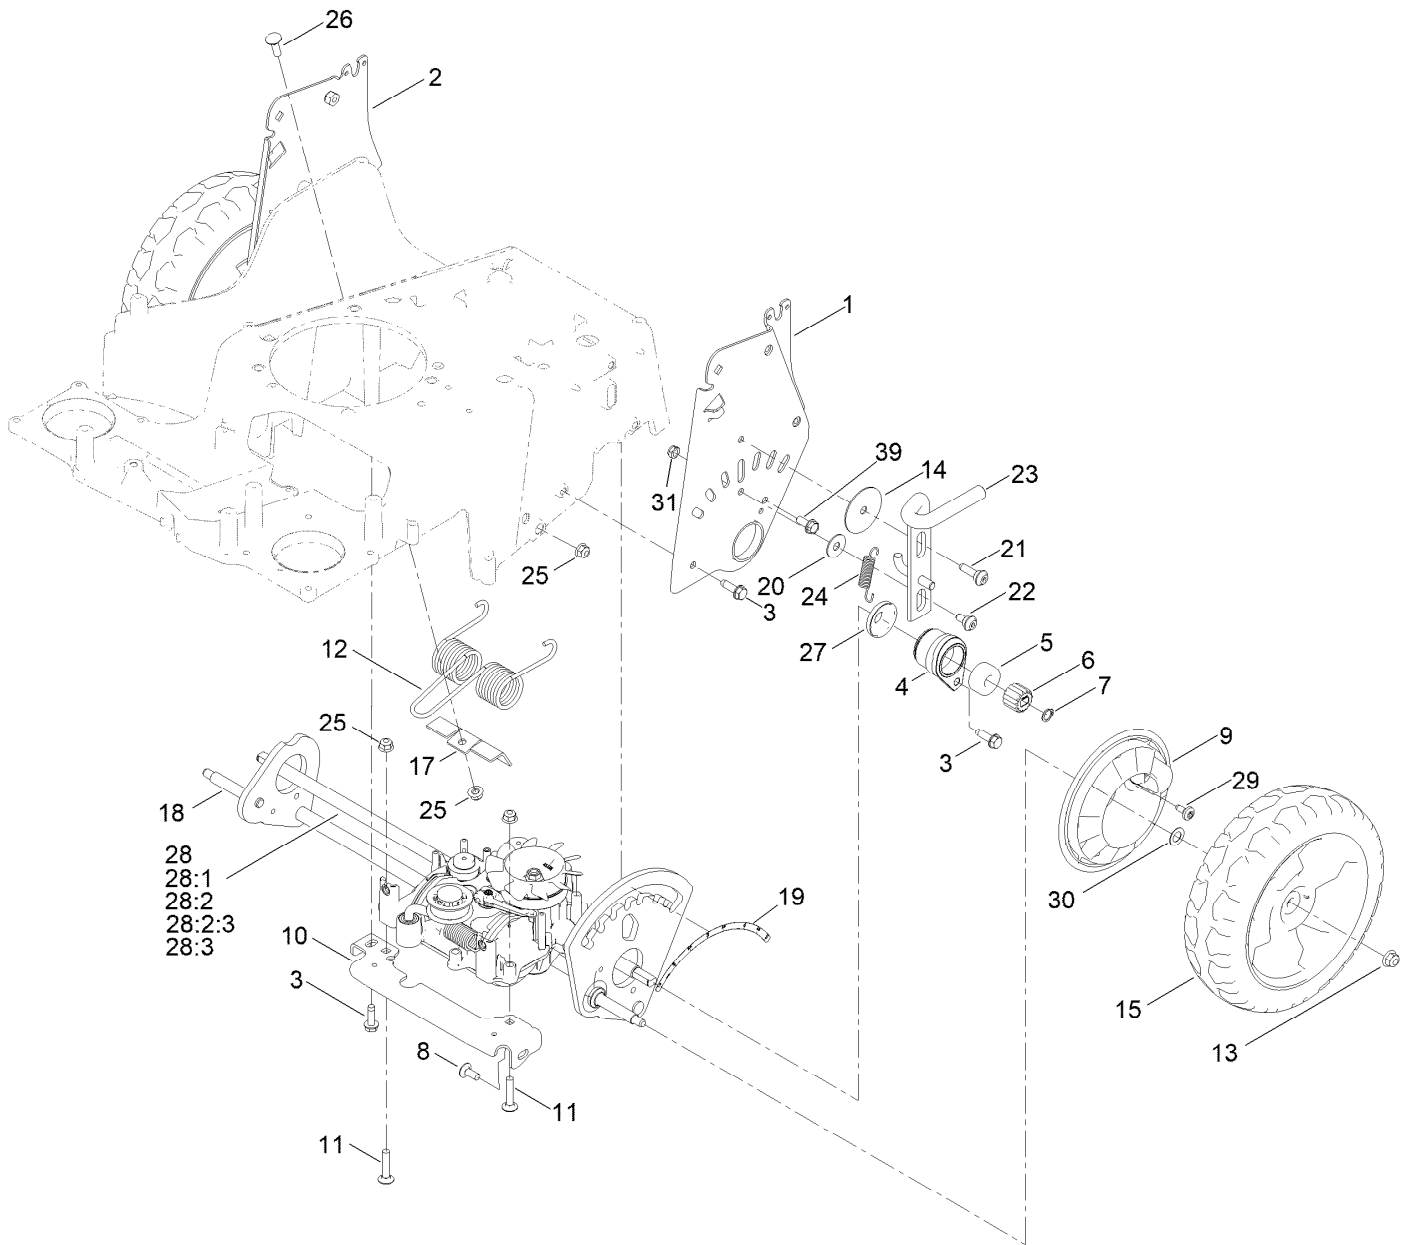

Transmission and HOC Assembly

Transmission and HOC Assembly (continued)

<i>Ref.</i>	<i>Part Number</i>	<i>Qty.</i>	<i>Description</i>	<i>Ref.</i>	<i>Part Number</i>	<i>Qty.</i>	<i>Description</i>
1	137-9172-03	1	HOC Plate Assembly	20	52-2860	1	Washer
2	137-9173-03	1	HOC Plate Assembly	21	119-2267	1	Screw-Shoulder, BHTF
3	701243	7	Screw-Thd Roll, HWH	22	120-9471	1	Bolt-Shoulder
4	137-9183	2	Bearing Retainer ASM	23	139-1737	1	Lock-Height, Adj
5	137-4779	4	Bearing-Ball, Custom	24	138-5393	1	Spring-Extension
6	136-9111	2	Gear-Pinion, 15T	25	119-4041	4	Nut-HF
7	32151-61	2	Ring-Retaining	26	3230-2	1	Bolt-CARR
8	137-3061	1	Bolt-CARR	27	137-9185	2	Cover-Bearing
9	136-7095	2	Cover-Wheel	28	133-2670	1	Transmission-Mv702
10	133-8104-03	1	Bracket-Transmission, Front	28:1	139-1837	1	Pulley & Fan Repair Kit
11	3230-4	2	Screw-CARR	28:2	139-1842	1	Idler Pulley Repair Kit
12	121-2368	1	Spring-Torsion	28:2:3	139-1845	1	Spring-Tension, Belt
13	119-4042	2	Nut-HF, NI	28:3	139-8974	1	Clutch Lever Repair Kit
14	125-2540	1	Washer-Plain	29	120-7950	2	Screw-Torx
15	137-9174	2	10.5 In. Wheel ASM	30	36-4780	2	Washer-Plain
17	121-2397	1	Bracket	31	3296-47	1	Nut-Lock,NI
18	139-8967	1	Rear Axle ASM	39	609471	1	Screw
19	116-7127	1	Decal-HOC, Rear				