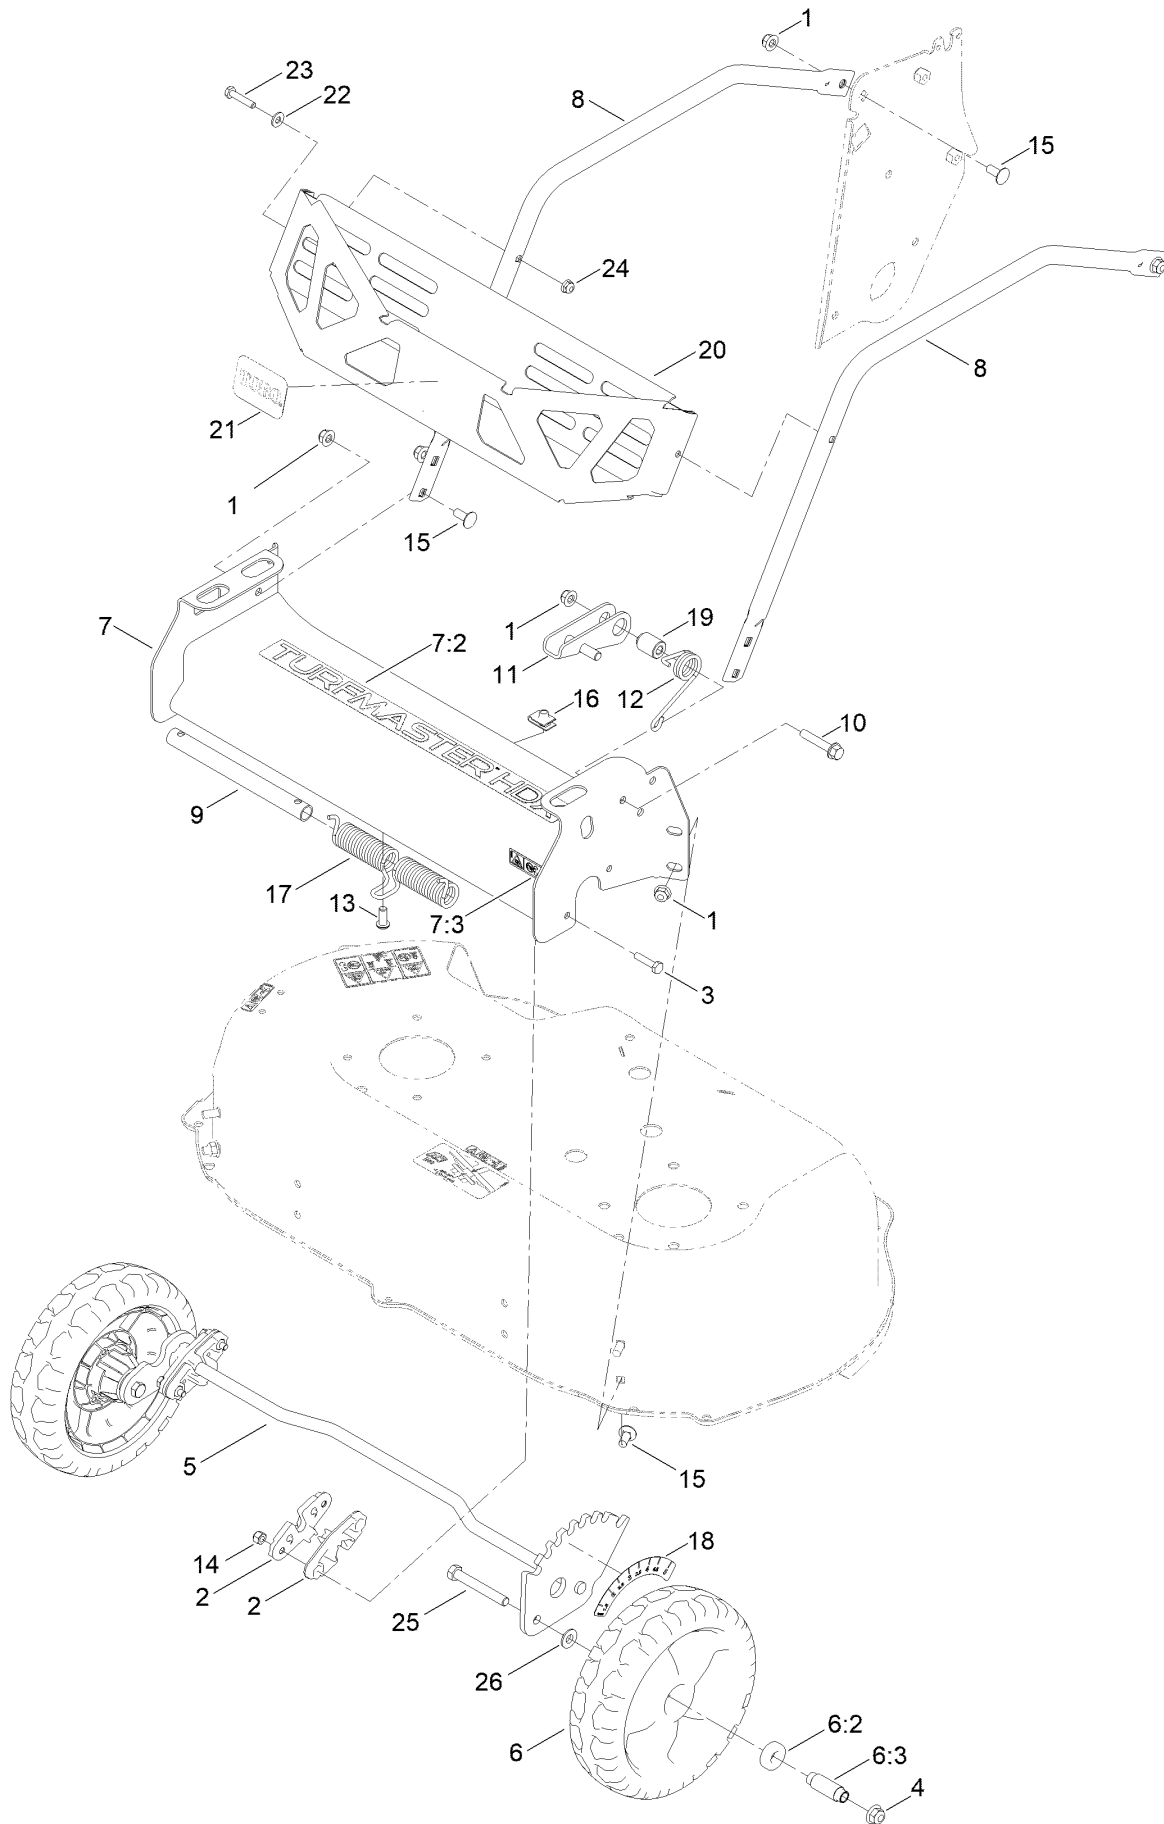

Front Bumper and Wheel Assembly

Front Bumper and Wheel Assembly (continued)

<i>Ref.</i>	<i>Part Number</i>	<i>Qty.</i>	<i>Description</i>	<i>Ref.</i>	<i>Part Number</i>	<i>Qty.</i>	<i>Description</i>
1	119-4041	11	Nut-HF	12	120-9465	1	Spring-Torsion
2	121-5781	4	Bushing-Front	13	3274-55	1	Screw-HSBH
3	321-7	4	Screw-HH	14	3296-42	4	Nut-Lock, NI
4	119-4042	2	Nut-HF, NI	15	137-3061	10	Bolt-CARR
5	139-8968	1	Front Axle ASM	16	94-2413	1	Nut-U
6	133-2639	2	Wheel	17	121-2337	1	Spring-Torsion
6:2	133-2603	2	Bearing-Ball	18	136-9077	1	Decal-HOC, Front
6:3	125-1077	1	Spacer	19	125-2486	1	Spacer
7	139-6616	1	Front Bumper ASM	20	121-9187-03	1	Shield
7:2	139-1675	1	Decal-Turfmaster HDX	21	117-0871	1	Decal
7:3	116-7581	1	Decal-Warning	22	3256-22	2	Washer-Flat
8	121-9168-03	2	Brace	23	321-8	2	Screw-HH
9	131-9690	1	Mandrell-Spring	24	104-7201	2	Nut-HF, NI
10	94-5780	1	Screw-HWH	25	323-13	2	Screw-HH
11	139-1744	1	Lock-Height, Adj	26	74-1671	2	Spacer-Cover, Wheel