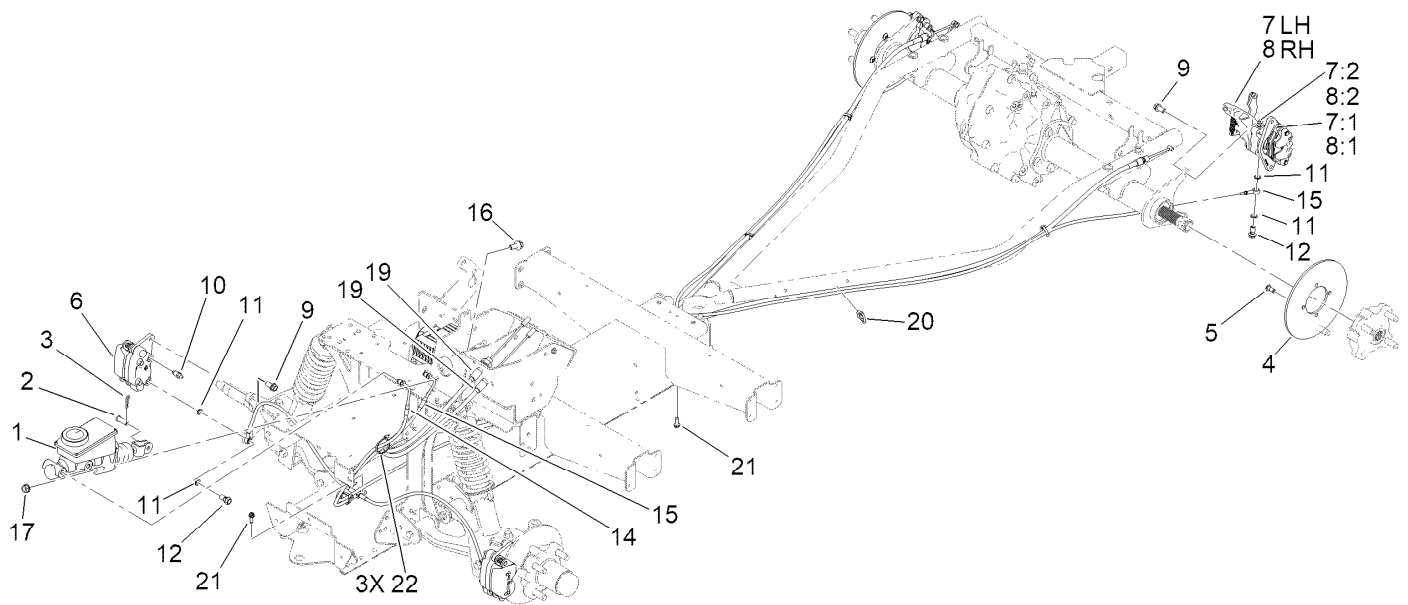

Brake Assembly

Ref.	Part Number	Qty.	Description	Ref.	Part Number	Qty.	Description
1	104-6782	1	Master Cylinder ASM	8:2	119-9509	1	Screw-Bleed
2	283-2	1	Pin-Clevis	8:3	136-6328	2	Spring-Rattle, Anti ●
3	1-806003	1	Pin-Cotter	9	144-5550	8	Screw-Spl
4	139-4474	2	Rotor-Brake	10	119-9509	2	Screw-Bleed
5	121-9671	8	Screw-HSBH,Patch	11	115-2341	8	Washer-Banjo
6	161-1890	2	Brake Caliper ASM	12	120-4875	4	Bolt-Flange, Banjo
7	140-2585	1	Brake Caliper ASM, LH	14	161-5416	1	Brake Line ASM, Front
7:1	140-2595	1	Brake Pad Service Kit (Rear, Qty 4)	15	163-5056	1	Rear Brake Line ASM
7:2	119-9509	1	Screw-Bleed	16	3234-11	2	Screw-HHF
7:3	136-6328	2	Spring-Rattle, Anti ●	17	3290-357	2	Nut-HSF
8	140-2590	1	Brake Caliper ASM, RH	19	161-5419	2	Cable-Brake, Parking
8:1	140-2595	1	Brake Pad Service Kit (Rear, Qty 4)	20	32180-030	4	Clip-Tie
				21	49-2040	2	Screw-HWHTF
				22	3290-378	3	Tie-Cable

● Not illustrated