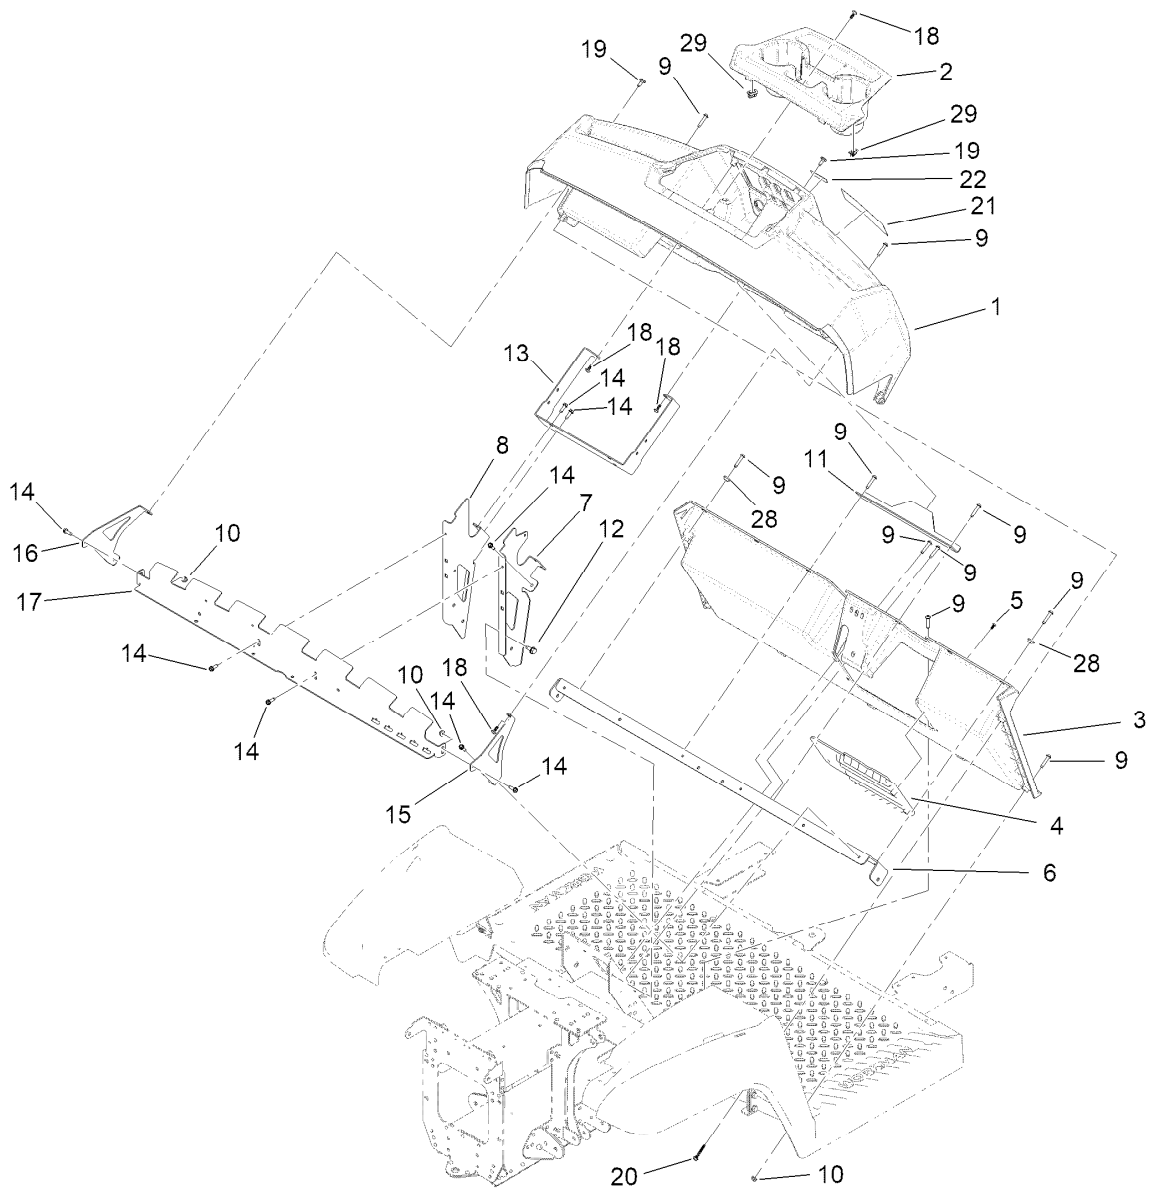

Dash Assembly

<i>Ref.</i>	<i>Part Number</i>	<i>Qty.</i>	<i>Description</i>	<i>Ref.</i>	<i>Part Number</i>	<i>Qty.</i>	<i>Description</i>
1	163-5088	1	Dash	13	163-5092-03	1	Bracket-Dash, Upper
2	163-5091	1	Cupholder	14	49-2040	12	Screw-HWHTF
3	161-5491	1	Footboard-Trim	15	163-5094-03	1	Bracket-Dash, Driver
4	163-5106	1	Cover-Footboard	16	163-5095-03	1	Bracket-Dash, Pass
5	107-7461	2	Screw-Plastite	17	163-5096-03	1	Support-Dash
6	163-9455-03	1	Bracket-Dash, Support	18	138-5775	4	Screw-Delta Point
7	163-5089-03	1	Bracket-Dash, LH	19	120-7950	2	Screw-Torx
8	163-5090-03	1	Bracket-Dash, RH	20	137-3012	2	Screw-Plastite, HWH
9	132-6777	14	Screw-Twh Thd Roll	21	163-9306	1	Decal-Operation, Gas
10	104-7201	4	Nut-HF, NI	22	163-9302	1	Decal-Ignition, Gas
11	163-5093-03	1	Bracket-Dash, Lower	28	163-5097	2	Spacer-Plastic
12	32144-70	4	Screw-HWHTF	29	140-9908	2	Clip-Trim