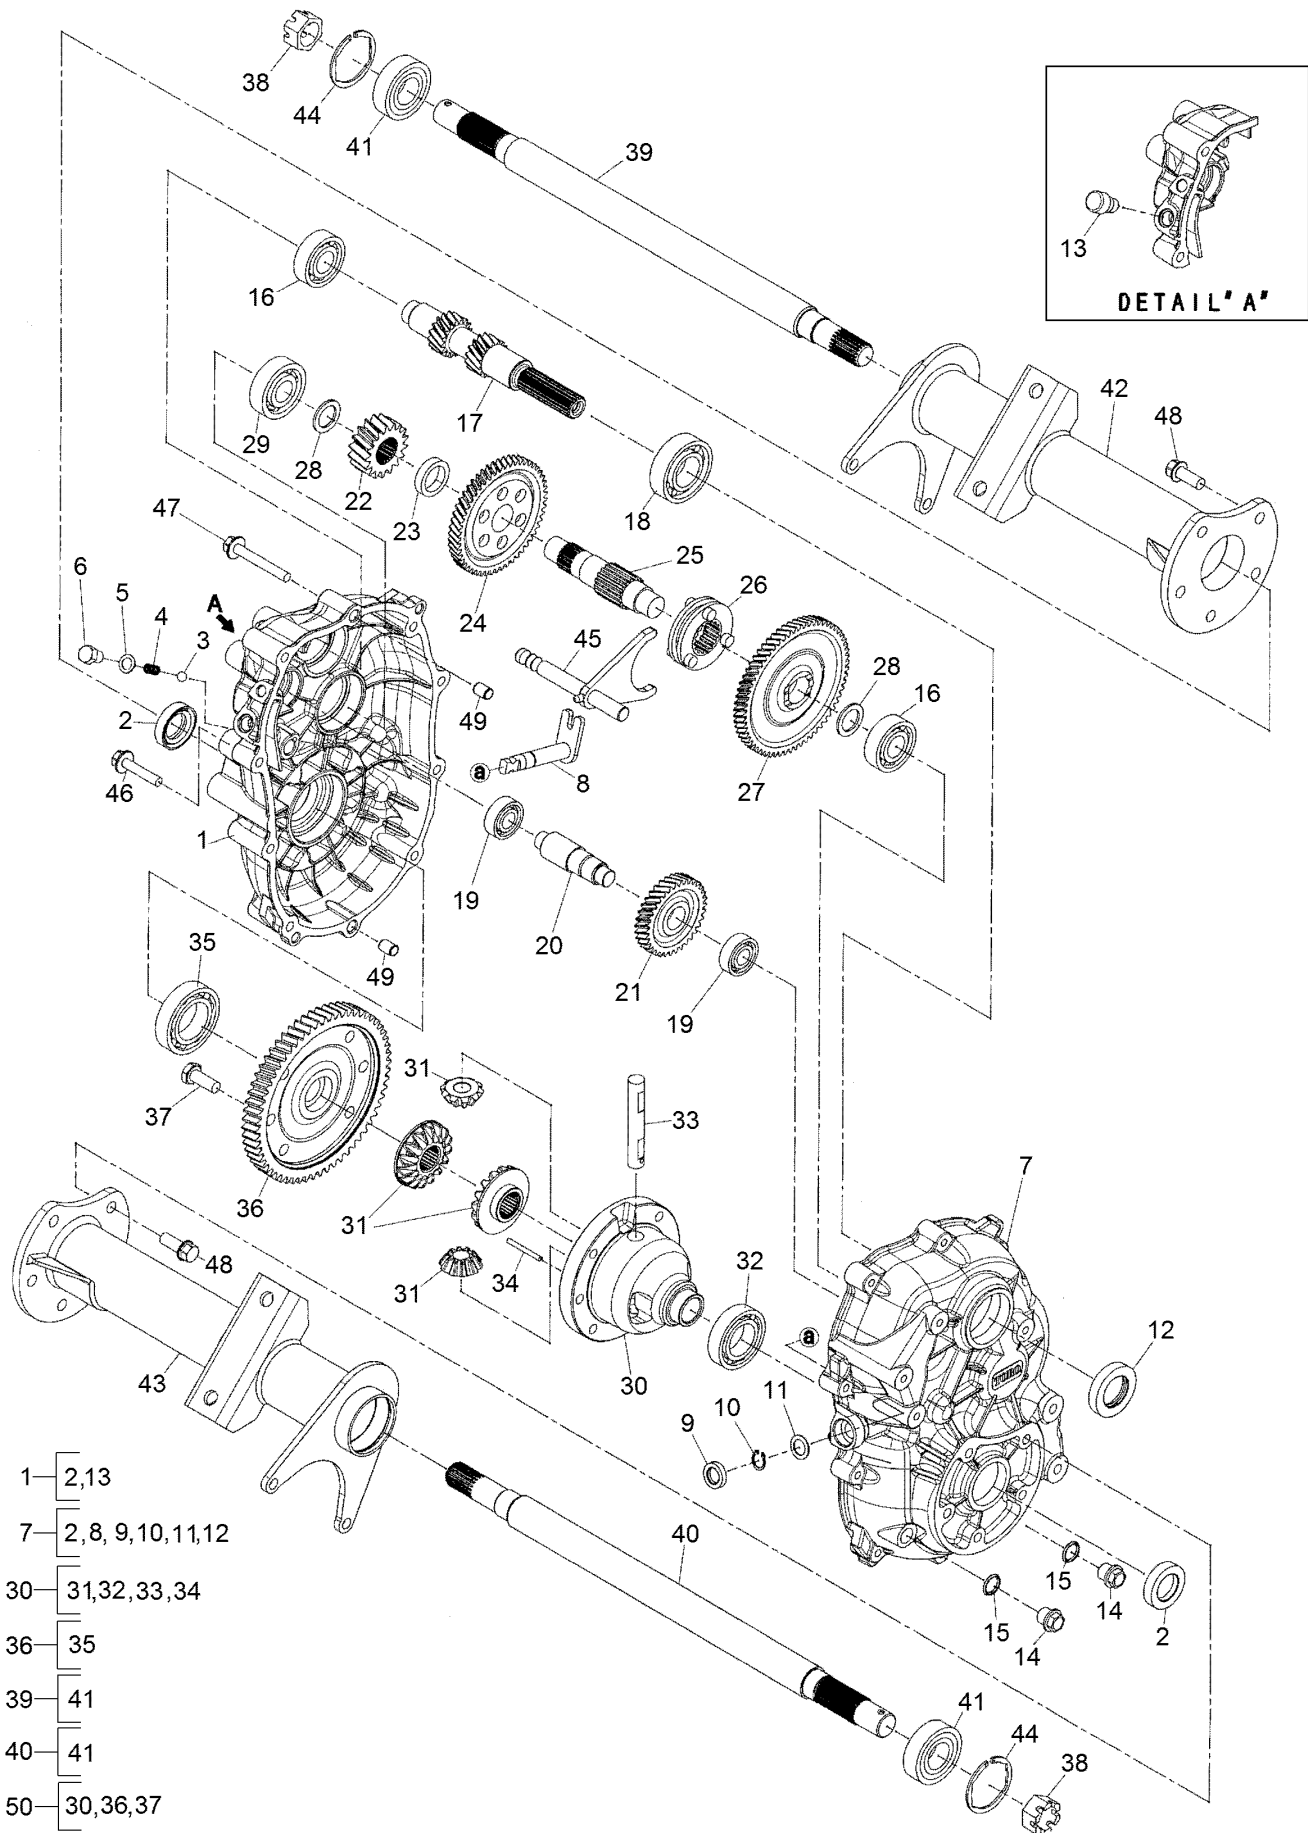

Transaxle Assembly No. 131-3486

Transaxle Assembly No. 131-3486 (continued)

<i>Ref.</i>	<i>Part Number</i>	<i>Qty.</i>	<i>Description</i>	<i>Ref.</i>	<i>Part Number</i>	<i>Qty.</i>	<i>Description</i>
1	133-2400	1	Case-LH	26	133-2419	1	Clutch-Pin
2	133-2401	2	Seal-Oil	27	133-2420	1	Gear
3	104-1660	1	Ball-Steel	28	133-2421	2	Spacer
4	104-1661	1	Spring	29	133-2422	1	Bearing-Ball
5	104-1662	1	Gasket	30	133-2423	1	Case-Differential
6	163-9434	1	Bolt M10	31	133-2424	1	Set-Gear, Differential
7	133-2402	1	Case-RH	32	133-2425	1	Bearing-Ball
8	133-2403	1	Shaft-Select	33	104-1644	1	Shaft-Differential
9	133-2446	1	Seal-Oil	34	104-1645	1	Pin
10	133-2404	1	Ring-Snap	35	133-2426	1	Bearing-Ball
11	133-2405	1	Spacer	36	133-2427	1	Gear
12	104-1607	1	Seal-Oil	37	104-1649	6	Bolt
13	133-2406	1	Breather-Air	38	133-2428	2	Nut-Castle
14	133-2407	2	Plug-Drain, Oil	39	133-2429	1	Shaft-Axle, LH
15	133-2408	2	Gasket	40	133-2430	1	Shaft-Axle, RH
16	133-2409	2	Bearing-Ball	41	133-2431	2	Bearing-Ball
17	133-2410	1	Shaft-Input	42	133-2432	1	Case-Axle, LH
18	133-2411	1	Bearing-Ball	43	133-2433	1	Case-Axle, RH
19	133-2412	2	Bearing-Ball	44	133-2434	2	Ring-Snap
20	133-2413	1	Shaft-Counter	45	133-2435	1	Shaft-Shift
21	133-2414	1	Gear	46	133-2436	1	Bolt-Flange
22	133-2415	1	Gear	47	133-2437	9	Bolt-Flange
23	133-2416	1	Collar	48	133-2438	10	Bolt-Flange
24	133-2417	1	Gear	49	133-2439	2	Pipe-Knock
25	133-2418	1	Shaft-Center	50	133-2440	1	Differential ASM