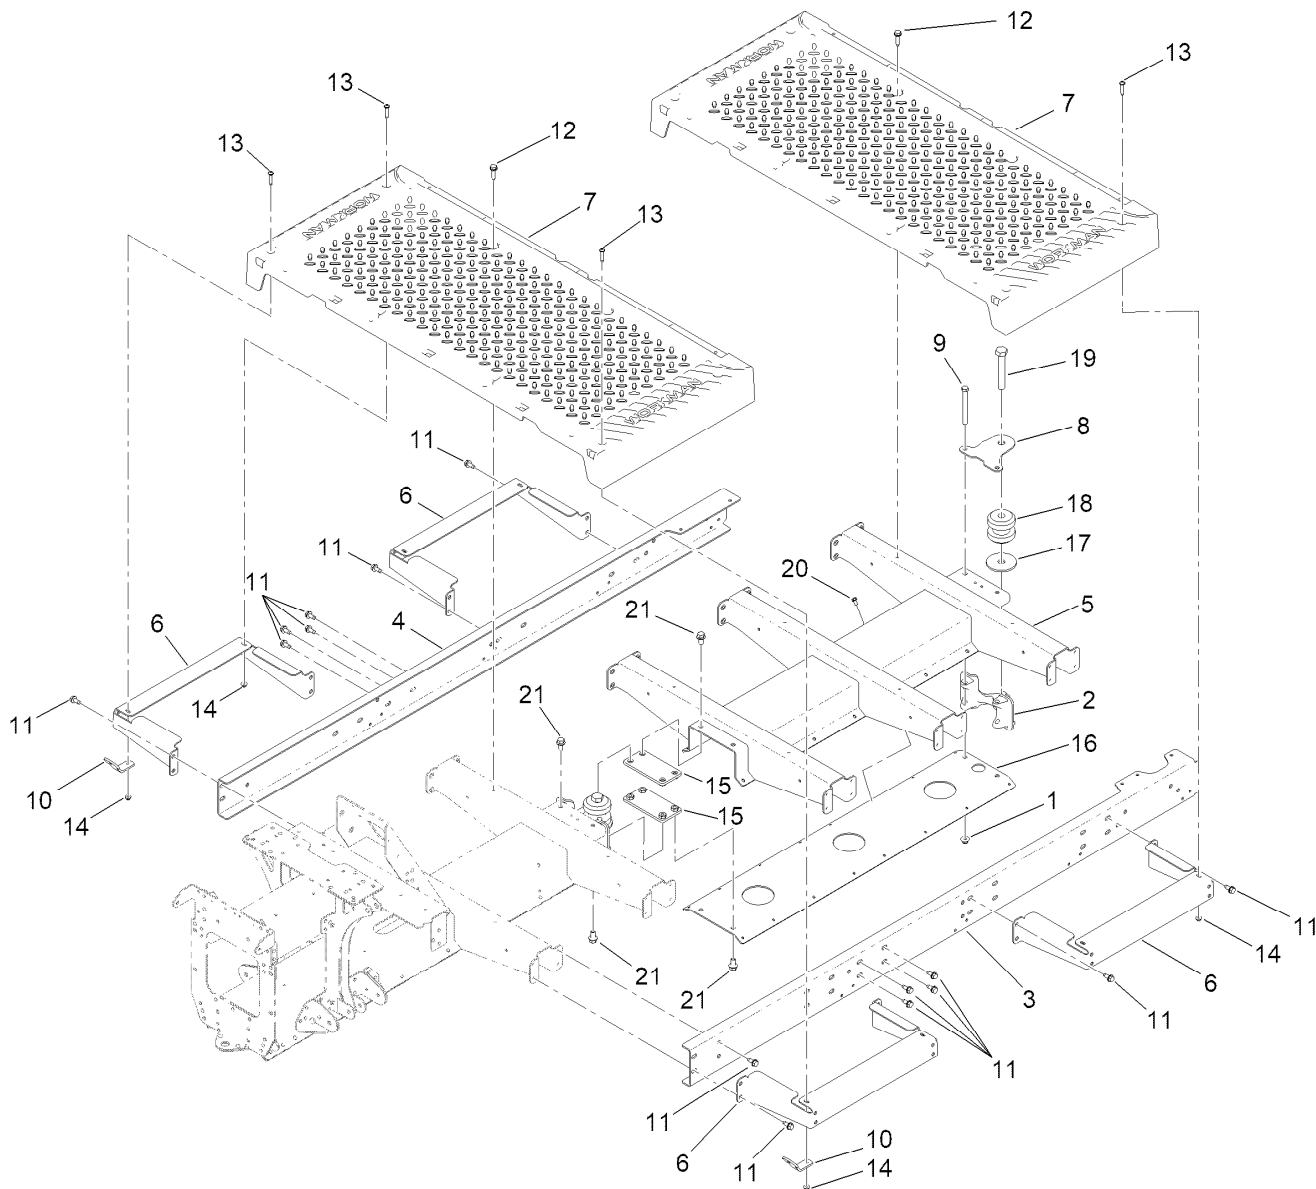

Floor Plates and Rear Suspension Mount Assembly

Ref.	Part Number	Qty.	Description	Ref.	Part Number	Qty.	Description
1	119-4042	2	Nut-HF, NI	12	32144-49	8	Screw-HWHTF
2	131-8466	1	Mount-Suspension, Rear	13	132-6777	8	Screw-Twh Thd Roll
3	127-7823-03	1	Channel-Extended, LH	14	104-7201	8	Nut-HF, NI
4	127-7824-03	1	Channel-Extended, RH	15	131-8424	2	Plate-Connection
5	127-7828-03	1	Channel-Extension	16	127-7827-03	1	Plate-Channel, Extension
6	127-7837-03	4	Bracket-Support, Floor Plate	17	110-4549	1	Washer-Snubbing
7	127-7829	2	Plate-Floor	18	131-8480	1	Isolator
8	131-8597	1	Plate-Gimbal, Upper	19	104-5877	1	Screw-HH
9	323-42	2	Screw-HH	20	32144-4	16	Screw-HWH
10	127-7832	2	Bracket-Angle	21	3234-1	8	Screw-HHF
11	32144-70	40	Screw-HWHTF