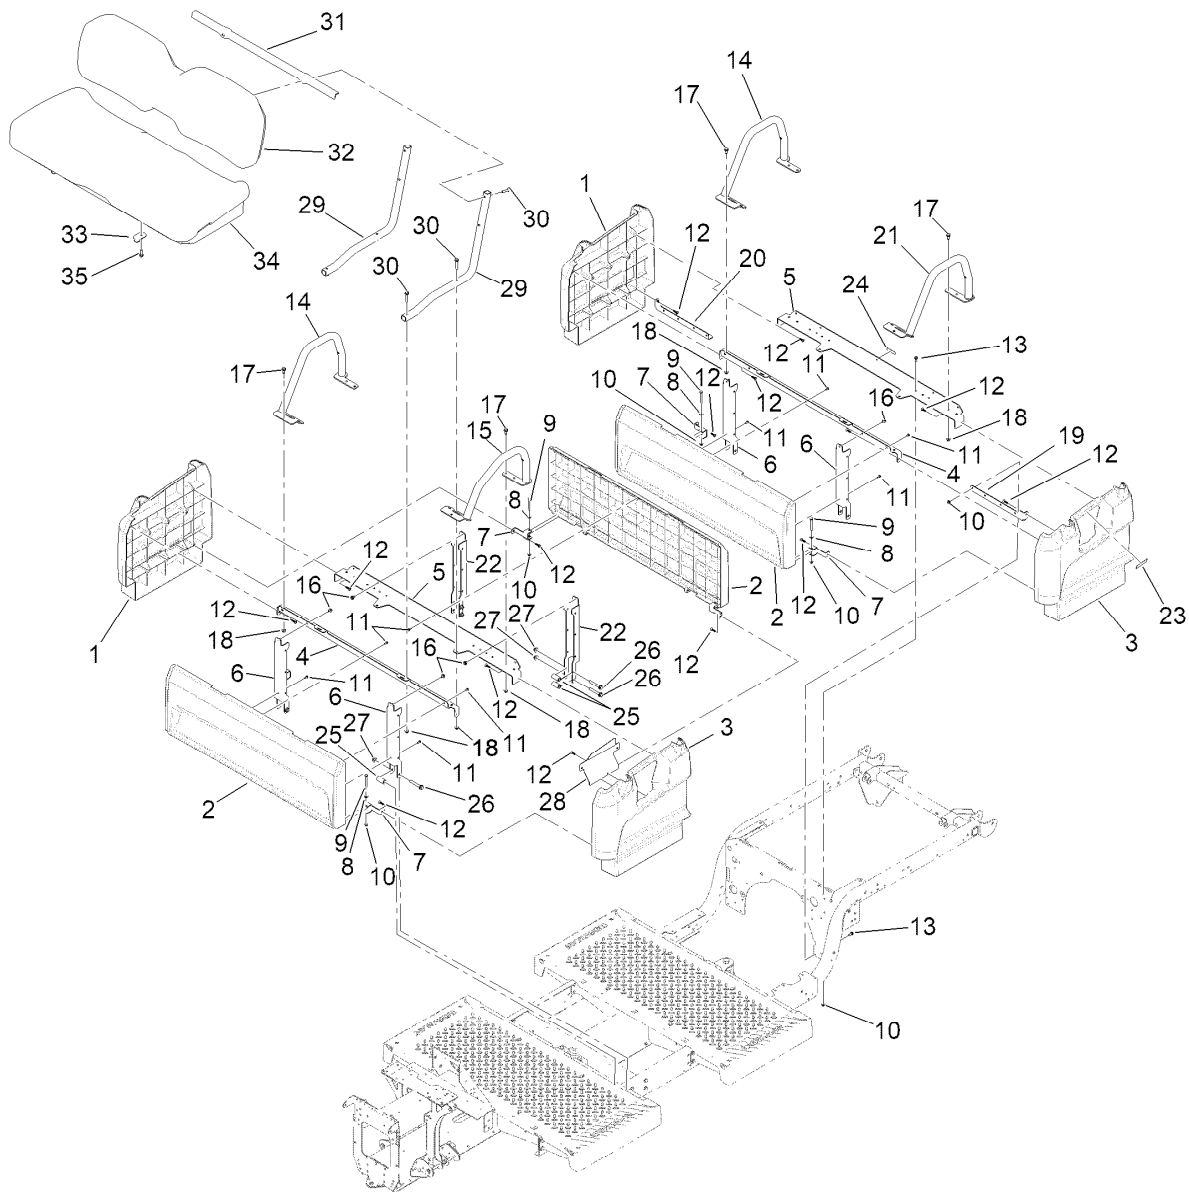

Seatbase Assembly

Ref.	Part Number	Qty.	Description	Ref.	Part Number	Qty.	Description
1	163-9459	2	Panel-Seatbase, RH	19	163-9430-03	1	Bracket-Support, LH
2	133-7188	3	Panel-Base, Seat	20	127-7843-03	1	Bracket-Support, Side (RH)
3	163-9460	2	Panel-Seatbase, LH	21	147-3613-05	1	Restraint-Hip, LH
4	163-3765-03	2	Support-Front, Seat	22	131-8355-03	2	Channel-Support, Seat
5	163-5086-03	2	Support-Rear, Seat	23	131-8410	1	Decal-Danger, Fuel
6	127-7841-03	4	Channel-Support, Seat	24	120-9570	1	Decal-Warning
7	127-7844-03	6	Clamp-Plate, Floor	25	131-8452	6	Spacer
8	3256-22	6	Washer-Flat	26	3234-39	6	Screw-HHF
9	321-18	6	Screw-HH	27	119-4042	6	Nut-HF, NI
10	104-7201	12	Nut-HF, NI	28	131-8525-05	1	Cover-Opening
11	112-6349	13	Screw-HWH	29	163-5087-05	2	Tube-Seat
12	120-2349	19	Screw	30	145-7105	8	Screw-HHF
13	3234-33	6	Screw-HHF	31	163-5058-05	1	Stiffener-Seat, Back
14	145-2075-05	2	Hip Restraint ASM, RH	32	163-3763	1	Seat Backrest ASM
15	145-2070-05	1	Hip Restraint ASM, LH	33	140-0812	2	Bracket-Hinge, Seat
16	46-6810	6	Screw And Washer ASM	34	163-3762	1	Seat Bottom ASM
17	32144-70	12	Screw-HWHTF	35	115-5142	2	Screw-HHF, Patch
18	119-4041	16	Nut-HF