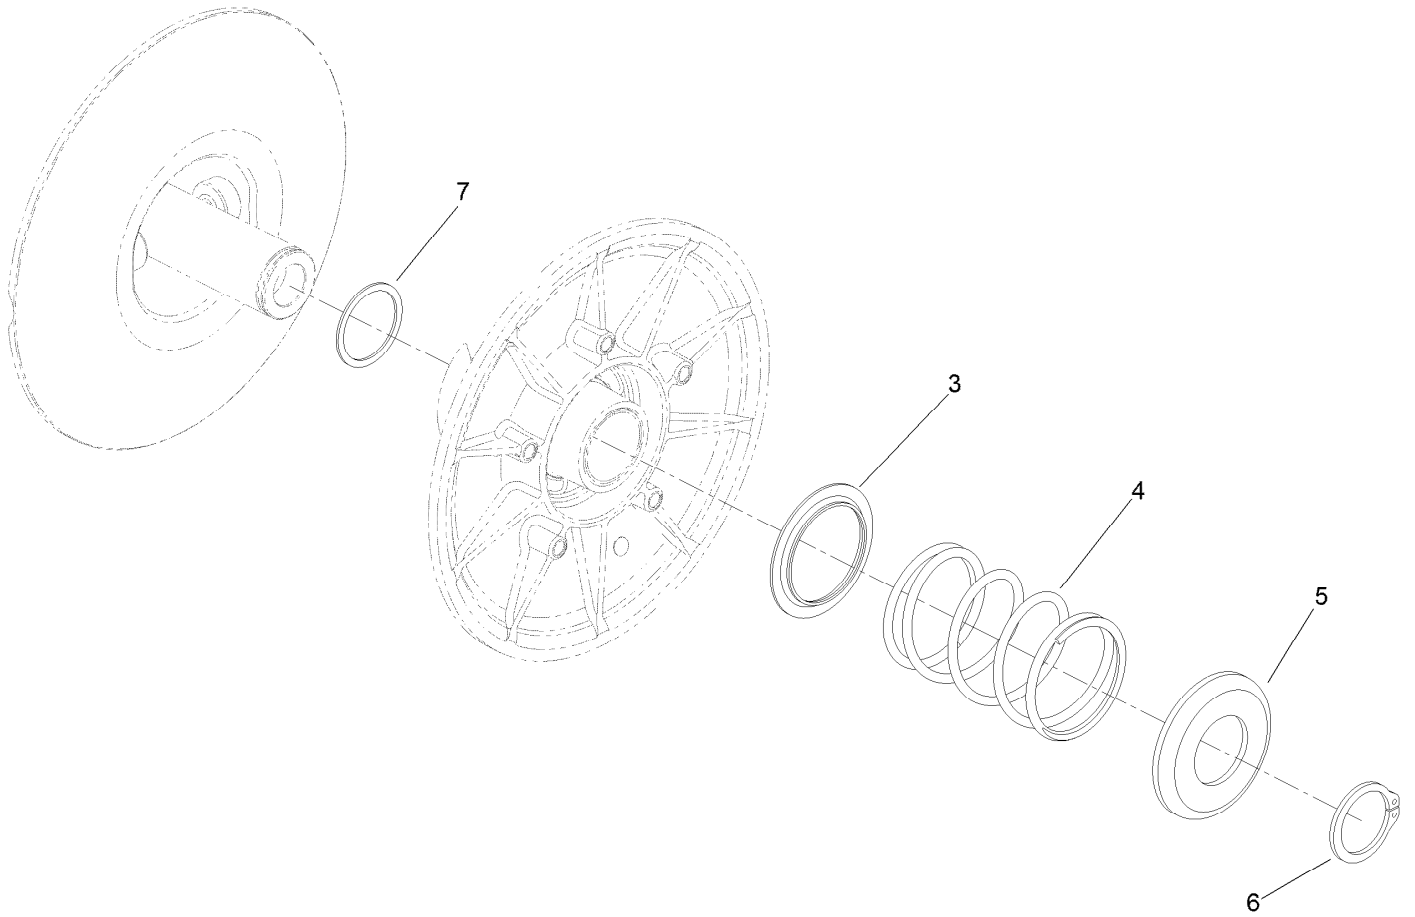

Secondary Clutch Assembly No. 119-6011

<i>Ref.</i>	<i>Part Number</i>	<i>Qty.</i>	<i>Description</i>
3	119-0809	1	Cup-Spring Retainer, Inner
4	119-9360	1	Spring-Compression, Black/Almond
5	119-0810	1	Cup-Spring Retainer, Outer
6	119-0811	1	Ring-Retaining
7	119-6018	1	Shim-Thrust