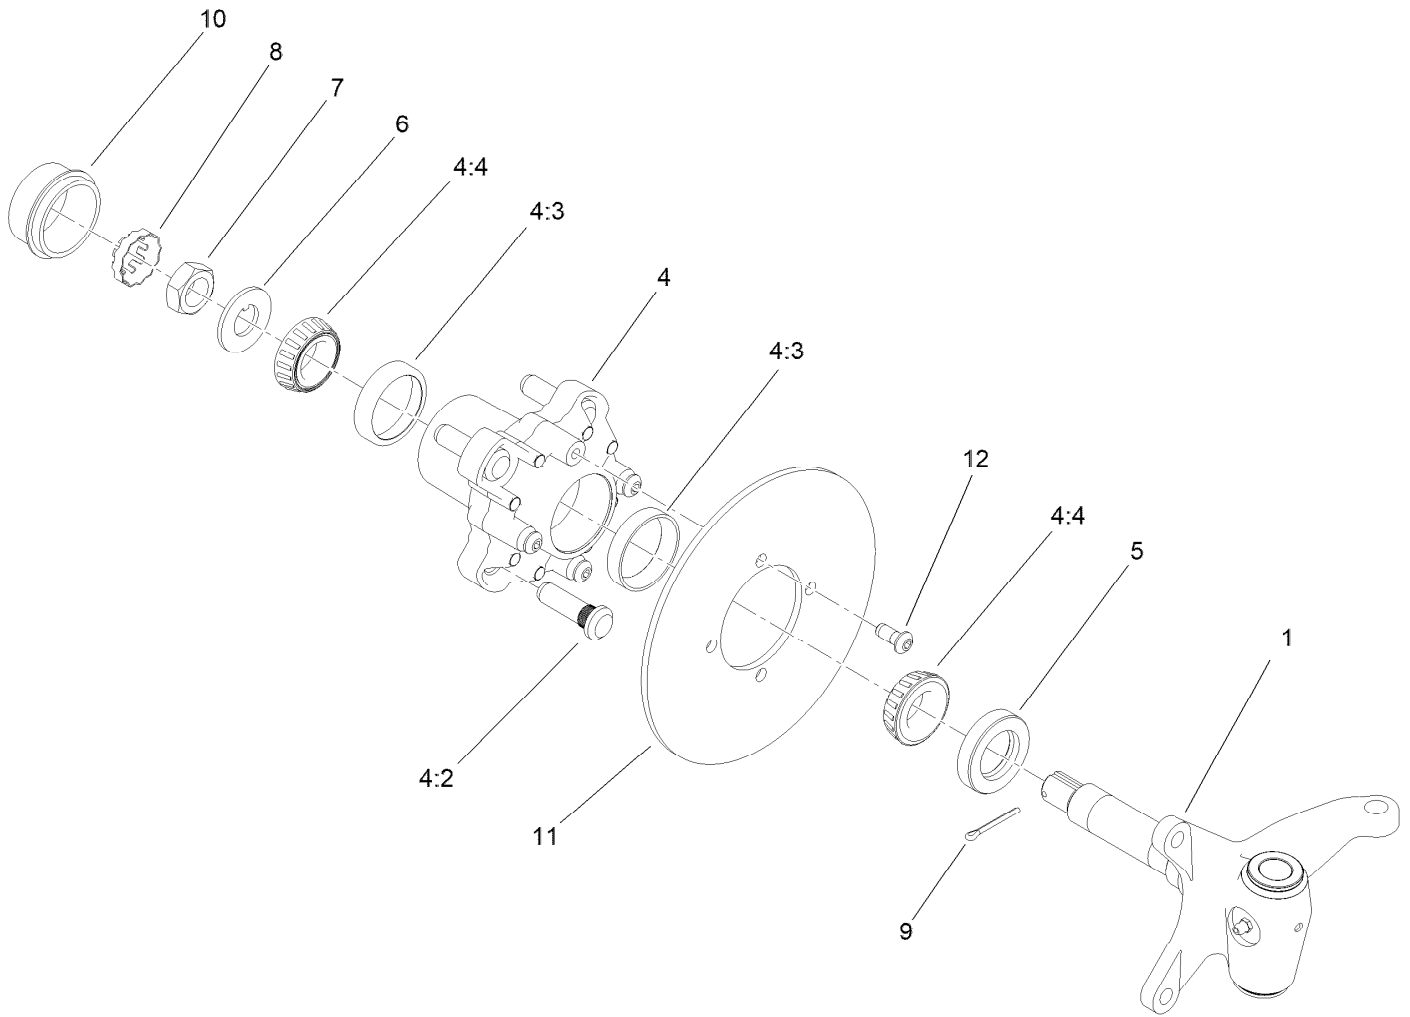

Right Hand Spindle Assembly No. 163-9476

<i>Ref.</i>	<i>Part Number</i>	<i>Qty.</i>	<i>Description</i>
1	163-9472	1	Spindle ASM RH
4	144-5470	1	Front Hub ASM
4:2	10-6830	4	Stud-Type, Drive
4:3	254-72	2	Bearing-Cup, Tapered
4:4	254-94	2	Bearing-Cone, Tapered
5	112-1690	1	Seal-Oil
6	93-0309	1	Washer-Tab
7	3220-7	1	Nut-Jam
8	93-0307	1	Nut-Lock, Retainer
9	3272-12	1	Pin-Cotter
10	241-119	1	Cap-Dust
11	139-4474	1	Rotor-Brake
12	121-9671	4	Screw-HSBH, Patch