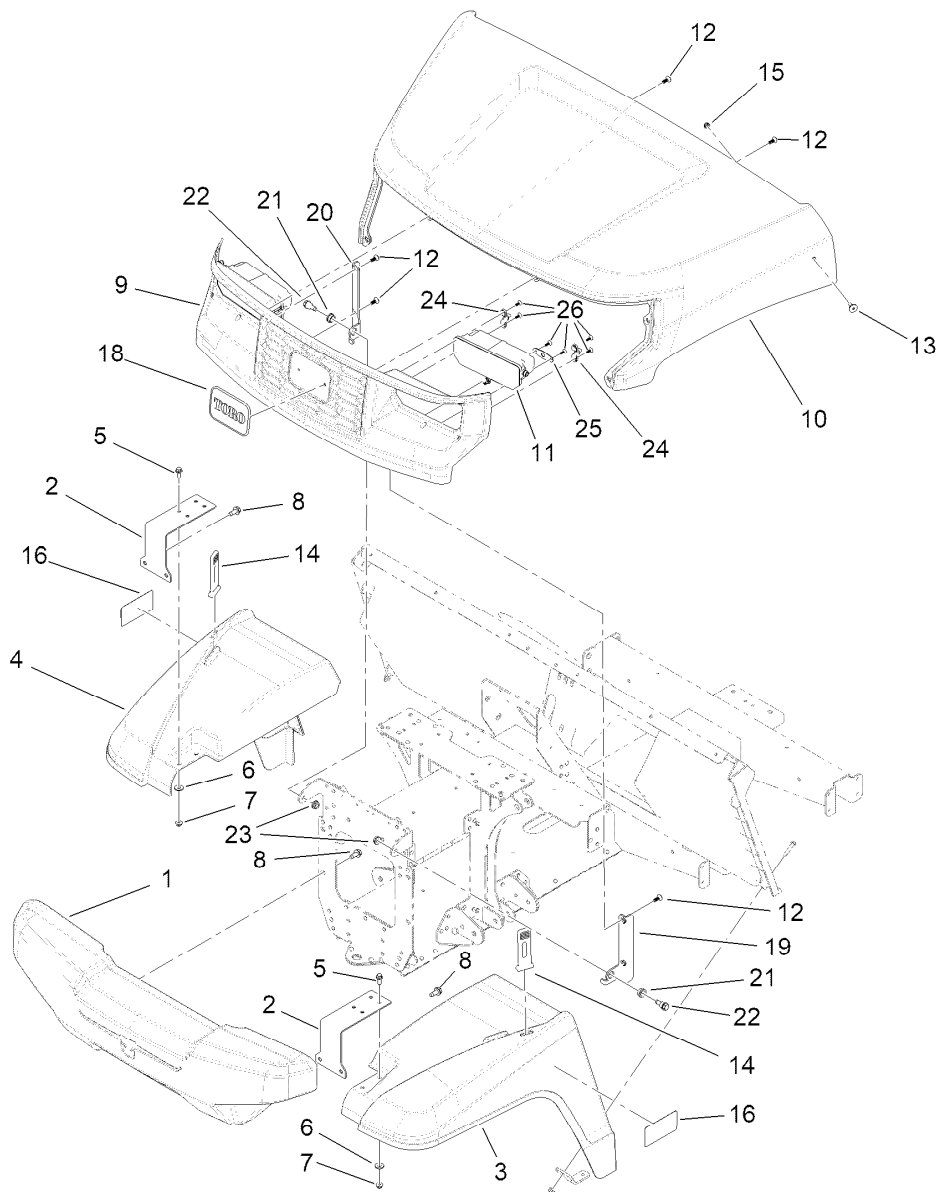

Hood and Fender Assembly

<i>Ref.</i>	<i>Part Number</i>	<i>Qty.</i>	<i>Description</i>	<i>Ref.</i>	<i>Part Number</i>	<i>Qty.</i>	<i>Description</i>
1	163-5190	1	Bumper-Front, Armor	14	131-8402	2	Strap-Down, Hold
2	163-5101-03	2	Bracket-Fender	15	3296-56	2	Nut-Lock, NI
3	127-7771	1	Fender-Front, LH	16	163-9450	2	Emblem-Ltx, EFI
4	127-7772	1	Fender-Front, RH	18	144-2294	1	Emblem-Toro
5	3234-33	4	Screw-HHF	19	164-4547-03	1	Bracket-Pivot, LH
6	3256-2	4	Washer-Flat	20	164-4548-03	1	Bracket-Pivot, RH
7	104-7201	4	Nut-HF, NI	21	256-156	2	Bushing-Flange
8	32144-70	8	Screw-HWHTF	22	115-1958	2	Bolt-Shoulder
9	163-5185	1	Grille-Front, Ltx	23	32128-20	2	Nut-HF
10	163-5195	1	Hood-Ltx	24	163-5172	4	Retainer-Headlight, Ltx
11	163-5102	2	Headlight ASM	25	163-5182	2	Plate-Headlight Adjuster
12	138-5775	10	Screw-Delta Point	26	139-3430	12	Screw-Bhf
13	136-7182	2	Screw-Countersunk, Oval