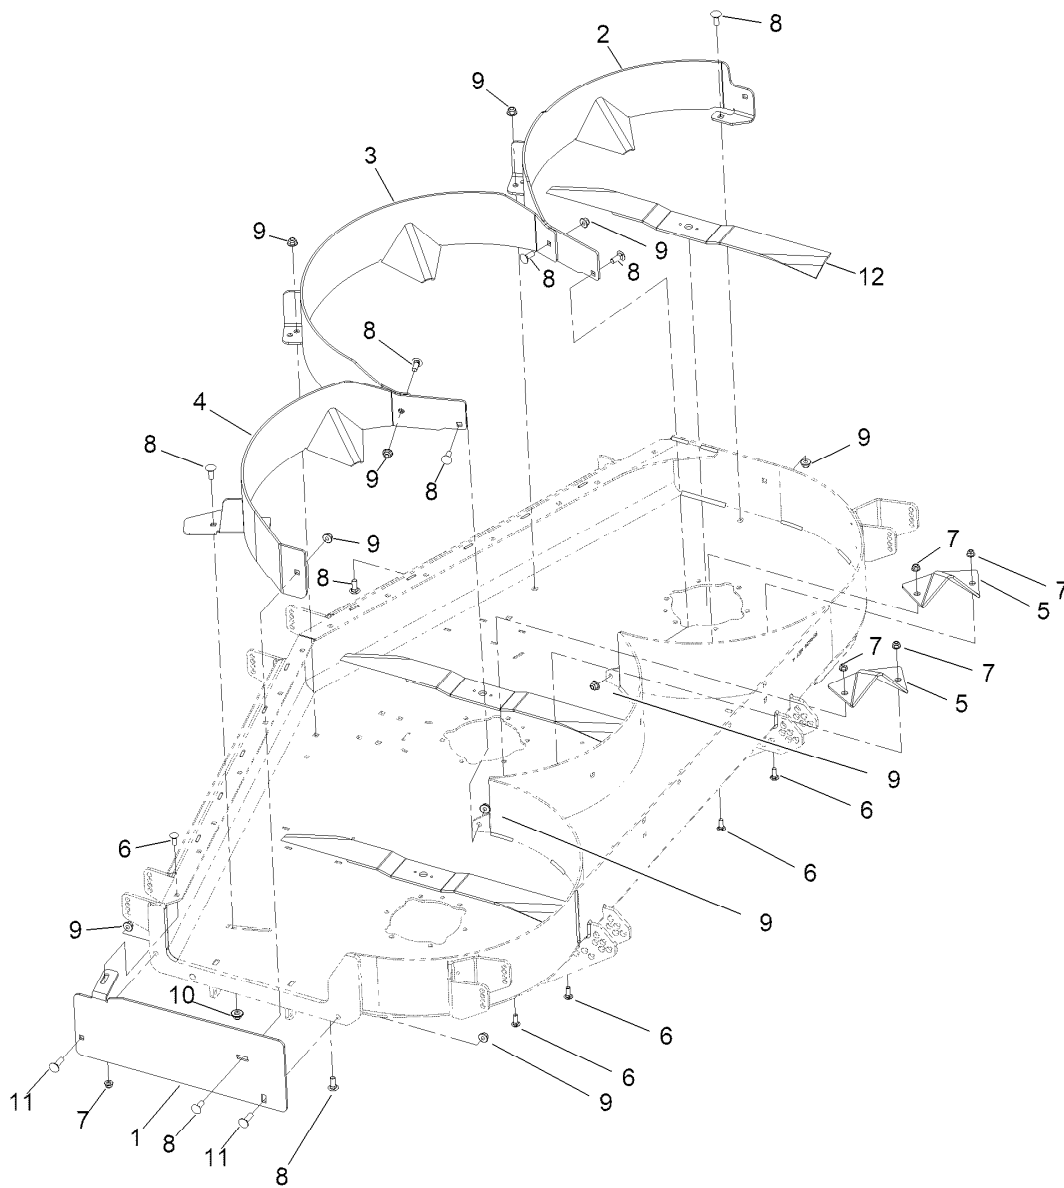

**Count on it.**

**Parts Catalog**

**Recycler® Kit Groundsmaster®  
e3200 or e3300**

**Series Traction Unit with 72in Side Discharge  
Rotary Mower**

Model No. 32323

## Recycler Kit Assembly

<i>Ref.</i>	<i>Part Number</i>	<i>Qty.</i>	<i>Description</i>
1	115-7471-01	1	Plate-Cover, Discharge
2	138-7326-03	1	Recycler Baffle ASM-72,LH [black]
3	115-7497-03	1	Baffle ASM-Center,72 [black]
4	139-6660-03	1	72" RH Baffle ASM
5	107-1616-03	2	Kicker-Bolt In
6	3230-16	5	Screw-CARR
7	119-4041	5	Nut-HF
8	3231-2	9	Bolt-CARR
9	119-4042	10	Nut-HF, NI
10	109-6658	1	Nut-Flange, NI
11	3231-25	2	Bolt-CARR
12	147-2137	3	Blade-24.50 Recycler