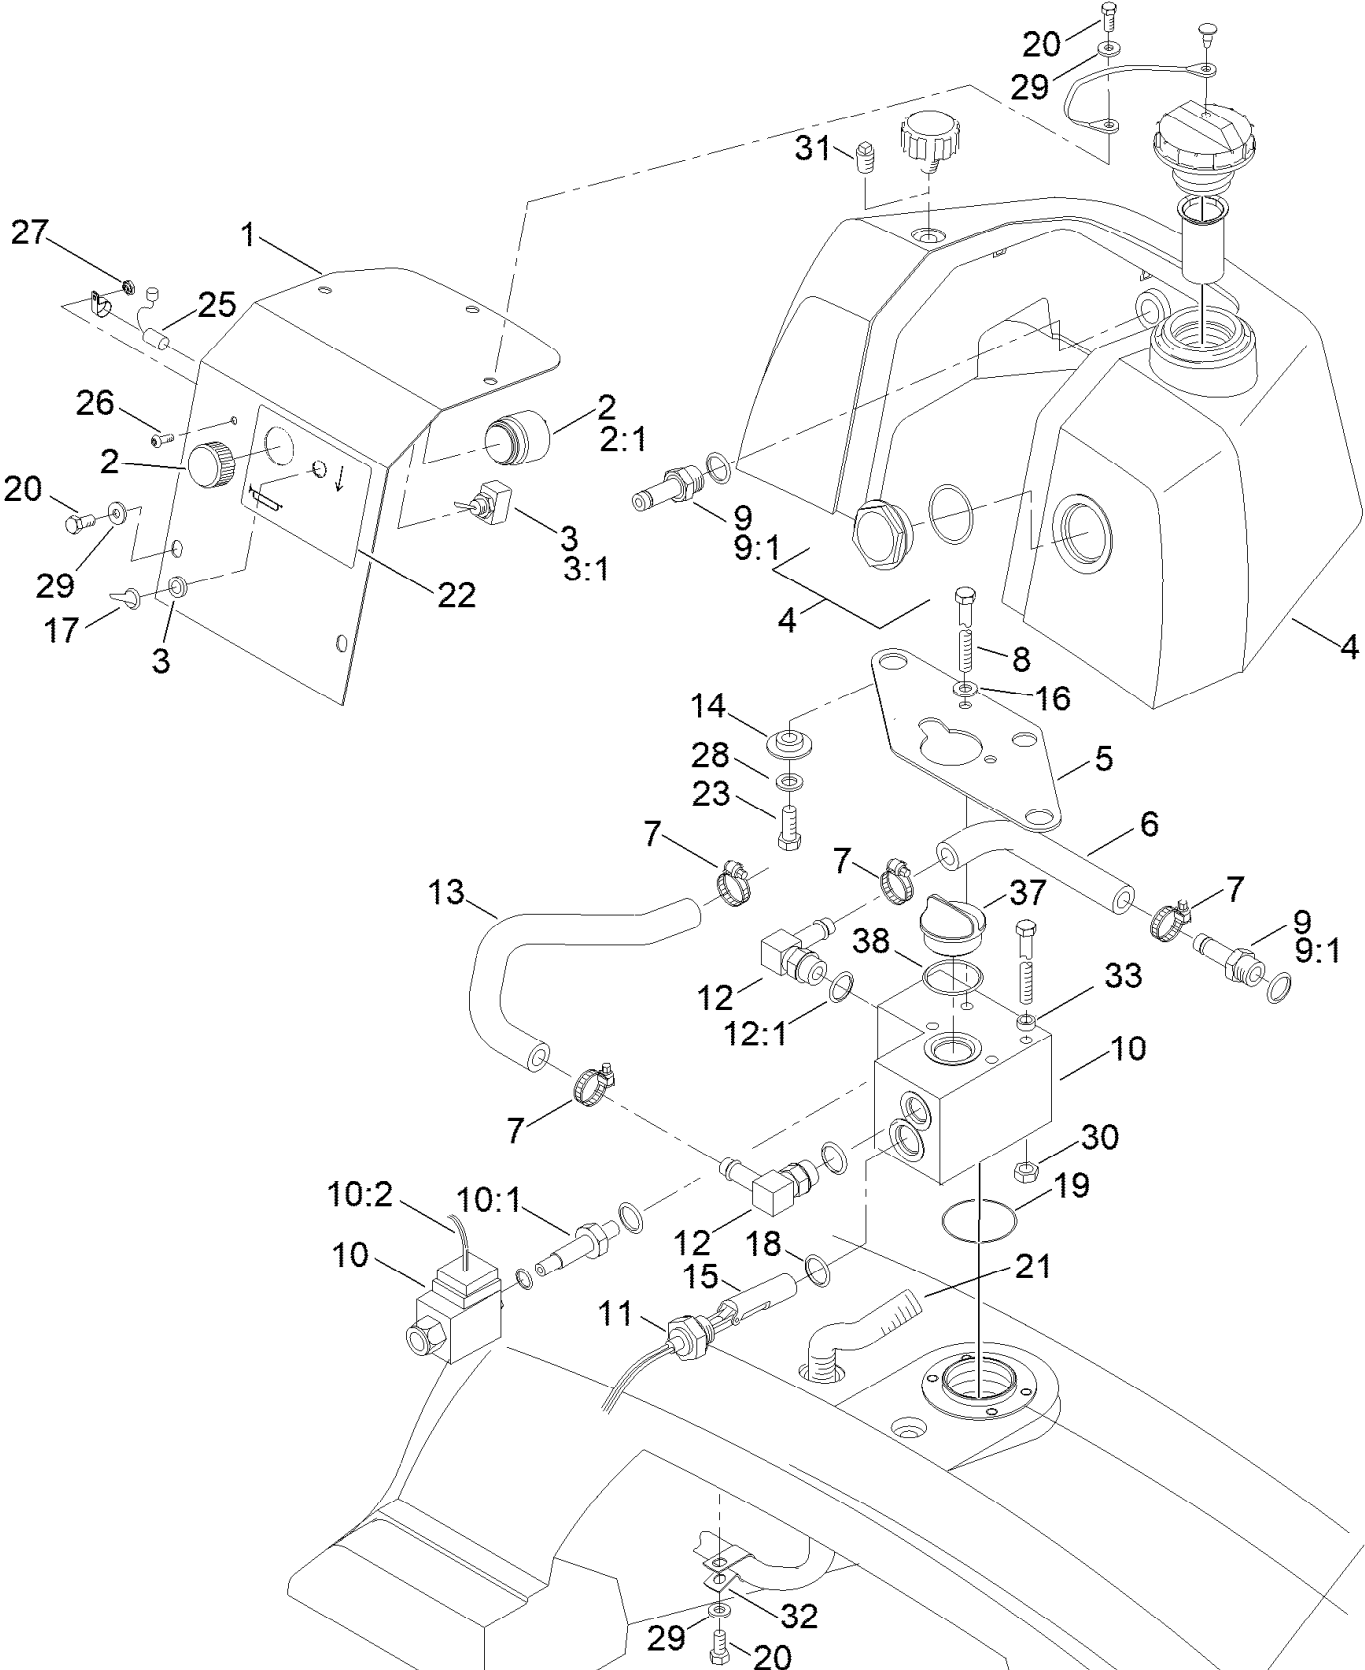

Count on it.

Parts Catalog

**Leak Detector Kit
Greensmaster® 3200 Series**

Model No. 04497

Leak Detector Kit Assembly

Leak Detector Kit Assembly (continued)

<i>Ref.</i>	<i>Part Number</i>	<i>Qty.</i>	<i>Description</i>	<i>Ref.</i>	<i>Part Number</i>	<i>Qty.</i>	<i>Description</i>
1	98-0638-03	1	Plate-Cover	15	122-4393	1	Harness-Jumper, Valve Adapter
2	80-9330	1	Audio Alarm ASM	16	3256-23	2	Washer-Plain
2:1	104-5107	1	Nut-Plastic, Knurled	17	218-473	1	Boot-Switch
3	20-7150	1	Switch	18	237-80	1	O-Ring
3:1	218-497	1	Facenut-Beveled	19	94-9649	1	O-Ring
4	98-0637	1	Tank-Leak Detector	20	42-9430	6	Screw-HH
5	94-8165-03	1	Plate-Mounting	21	94-1350	1	Harness-Leak Detector
6	98-0639	1	Hose-Formed, Outlet	22	93-2436	1	Decal-Leak Detector
7	2412-36	4	Clamp-Hose	23	33115-025	2	Screw-HH
8	33114-090	4	Screw-HH	25	83-2280	1	Timer-Delay
9	354-121	2	Fitting-STR	26	3274-39	1	Screw-HSBH
9:1	237-79	1	O-Ring	27	3296-12	1	Nut-Lock, NI
10	163-8797	1	Kit-Valve, Leak Detector	28	93-4637	2	Washer-Flat
10:1	147-3133	1	Valve ASM	29	3256-1	6	Washer-Flat
10:2	122-4393	1	Harness-Jumper, Valve Adapter	30	33024-00	4	Nut-Lock, NI
11	83-1450	1	Sensor-Level, Oil	31	281-10	1	Plug
12	354-120	2	Fitting-Elbow, 90	32	2412-41	1	Clamp-R
12:1	237-79	1	O-Ring	33	73-3540	2	Washer-Idler
13	98-0640	1	Hose-Formed, Inlet	37	93-7498	1	Plug-Plastic
14	240-11	2	Bushing-Flange	38	94-8166	1	O-Ring