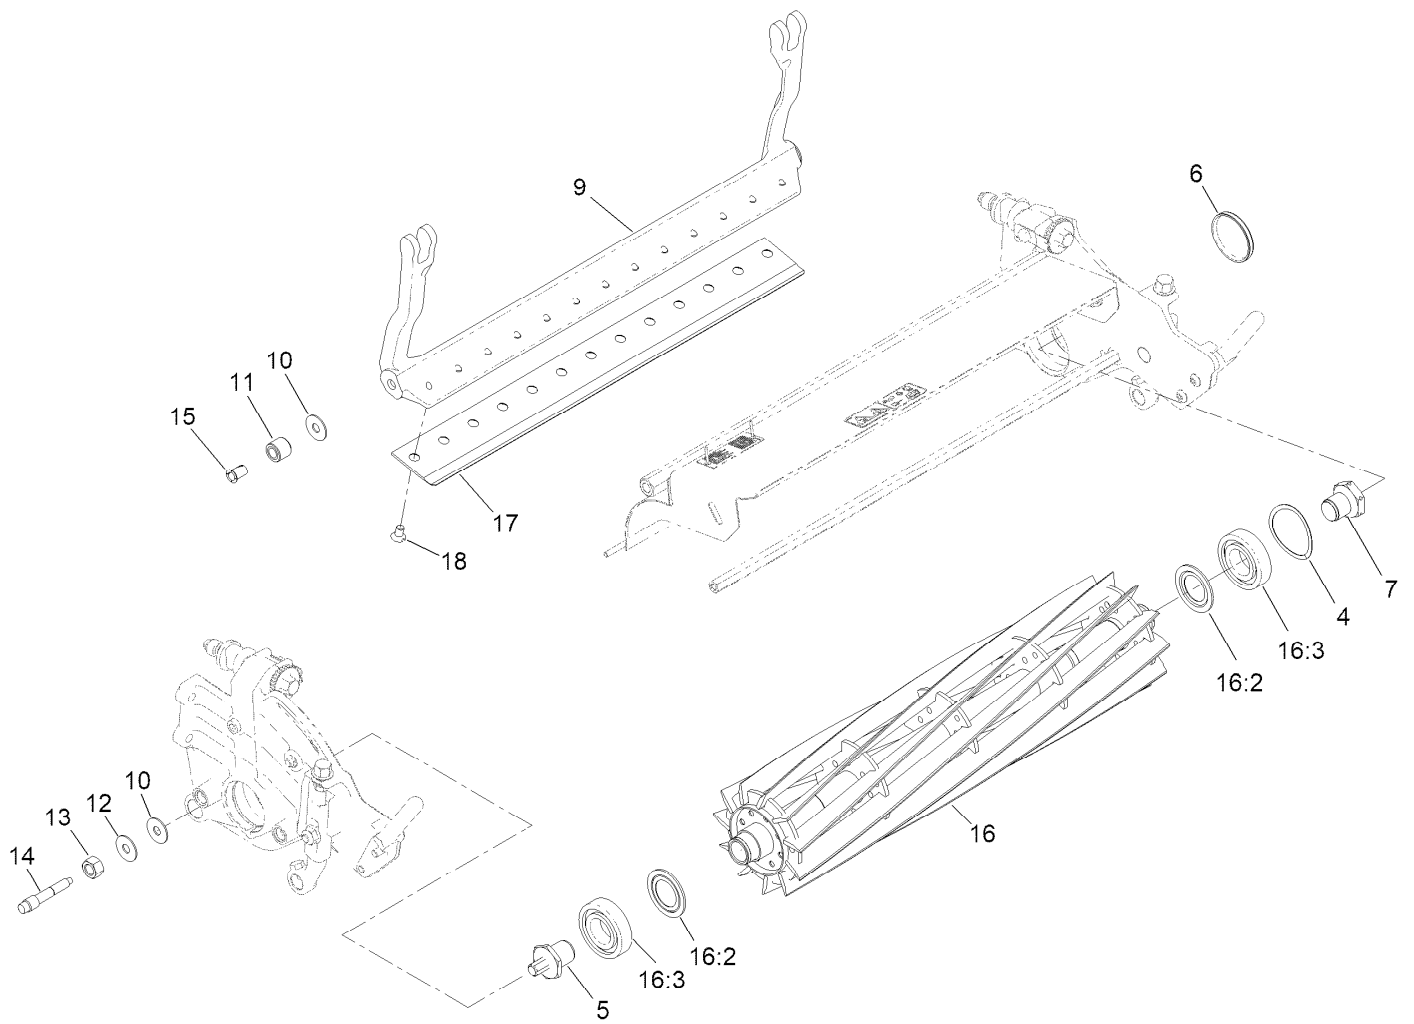

Reel and Bedknife Assembly (continued)

<i>Ref.</i>	<i>Part Number</i>	<i>Qty.</i>	<i>Description</i>
17	94-6392	1	Bedknife-Highcut (GR21) ●
18	119-4151	13	Screw-Bedknife

● Optional Service Part