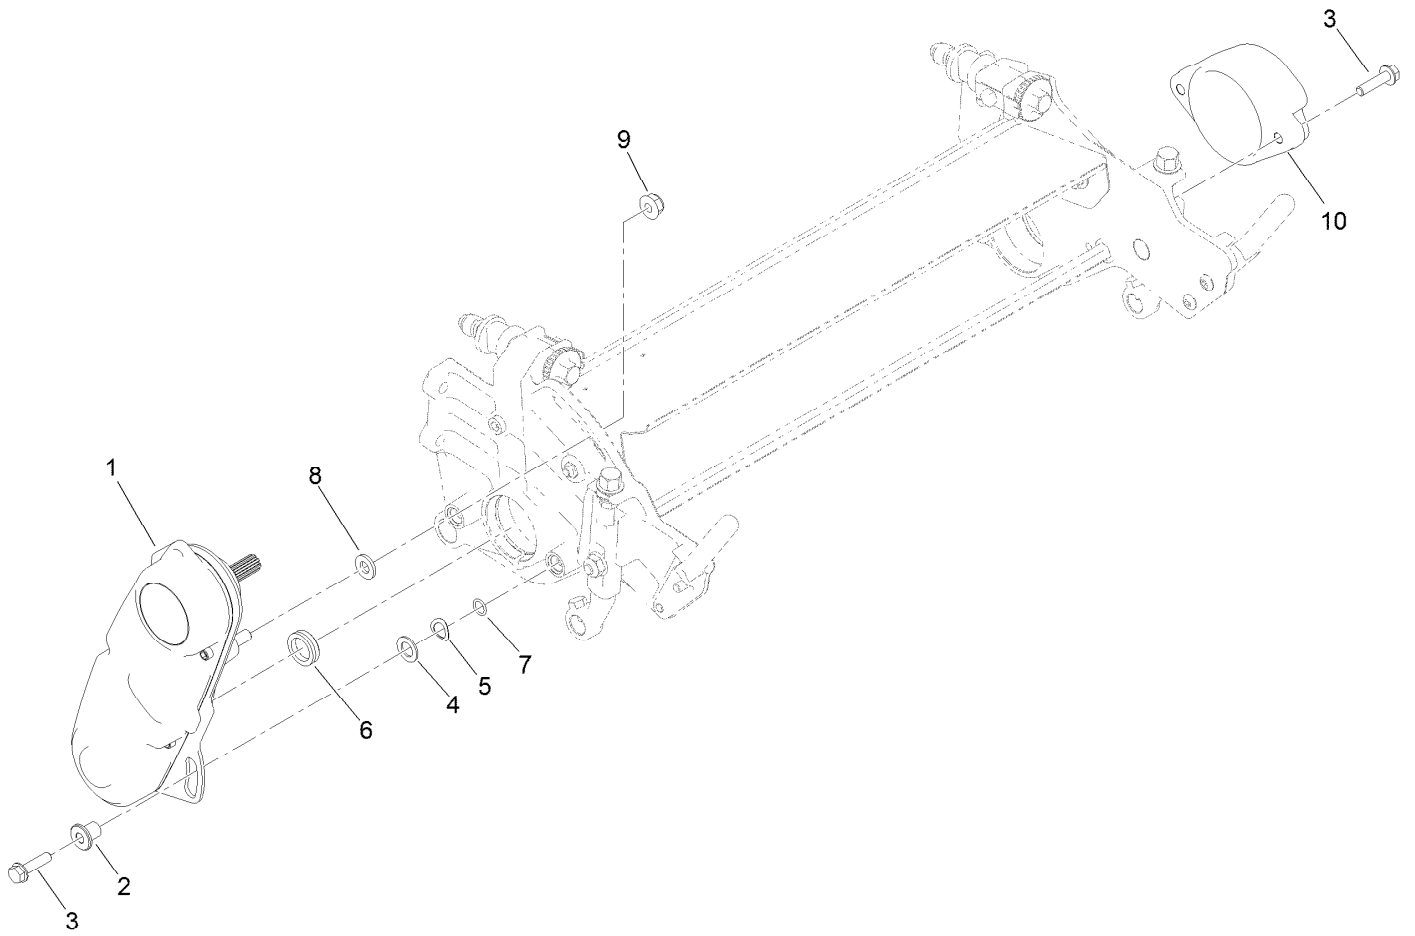

Reel Drive Box and Weight Assembly

<i>Ref.</i>	<i>Part Number</i>	<i>Qty.</i>	<i>Description</i>
1	133-9170	1	Reel Drive Box ASM
2	71-4411	2	Spacer
3	112-6913	4	Screw-HF
4	100-7336	2	Washer
5	138-1642	2	Washer-Spring
6	138-1549	1	Seal
7	360-0494	2	O-Ring
8	115-7293	1	Washer-Hardened
9	133-7570	1	Nut-Flange, NI
10	138-1633-03	1	Weight