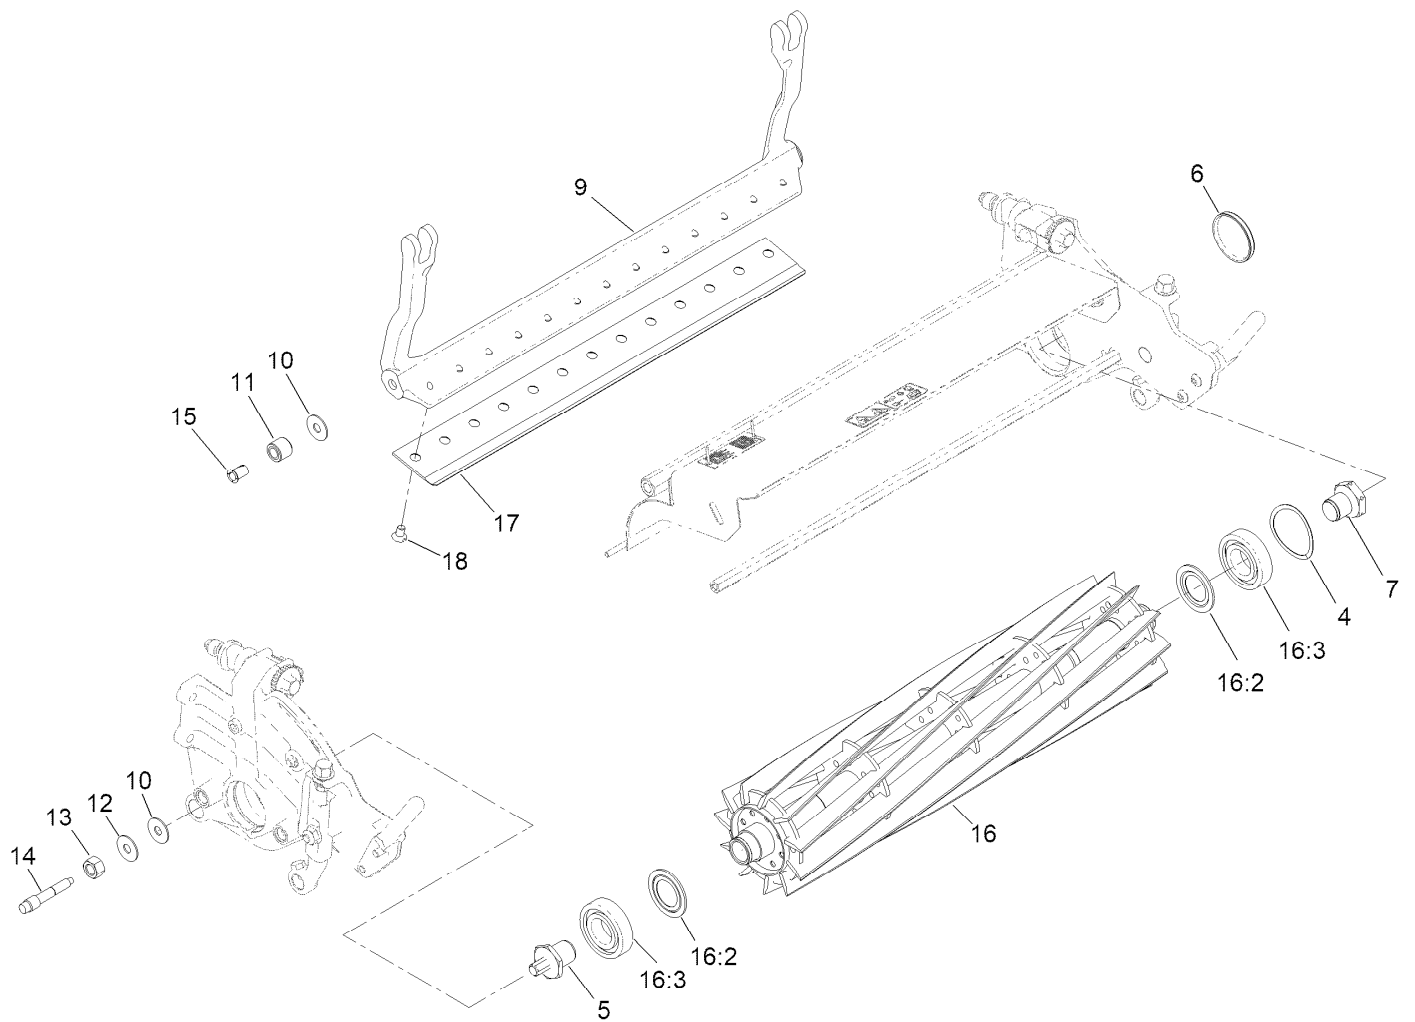

For example, a wheel assembly might be identified by reference number 6, the tire by 6:1, the valve by 6:2, and the wheel by 6:3. When you order the assembly identified by reference number 6, you receive all parts identified by reference numbers 6:1, 6:2, and 6:3. However, you may also order any part individually. Reference numbers of this type appear in illustration and in parts lists.

For example, in an illustration, the reference number 2X 37 means that two of the parts identified by reference number 37 are indicated.

Contents

- Side Plate and Grass Shield Assembly..... 4
- Reel and Bedknife Assembly 5
- Reel Drive Box and Weight Assembly..... 7
- Reel Drive Box Assembly No. 133-9170 8
- Attachments and Accessories 9

Side Plate and Grass Shield Assembly

Ref.	Part Number	Qty.	Description	Ref.	Part Number	Qty.	Description
1	147-2281	1	Plate-Side, RH (Machined)	18	322-1	2	Screw-HH
2	147-2282	1	Plate-Side, LH (Machined)	19	138-1530	2	HOC Screw ASM
4	139-4305	1	Grass Shield ASM	19:2	138-1642	1	Washer-Spring
4:2	137-9706	1	Decal-Warning	19:3	138-1538	2	Washer-Special
5	3296-29	2	Nut-Lock, NI	19:4	127-6852	1	Nut-Flange, Lock
6	3256-23	2	Washer-Plain	35	121-2637	1	DPA Rebuild Kit
7	115-1794	2	Screw-HHF	35:1	106-5363	2	Shaft-Adjuster
8	132-4572	1	Rod-Support, Frame	35:2	106-5344	4	Bushing-Flange, Keyed
9	133-9127	1	Rod-Support, Frame	35:3	119-4164	2	Washer-Wave
10	3274-1	2	Screw-HSH	35:4	32120-93	2	Ring-Retaining
11	100-2401	2	Screw-HSH	35:5	137-6130	2	Screw-Adjuster, Bedbar
12	65-8570	2	Rod-Mounting	35:6	119-4155	2	Washer-Hardened
13	3274-55	4	Screw-HSBH	35:7	119-4156	2	Spring-Compression
14	137-0327	2	Arm-HOC	35:8	119-4039	2	Nut-Hex
15	99-3773	2	Bolt-Plow	35:9	99-2097	2	Detent
17	133-7570	2	Nut-Flange, NI	35:10	119-4067	2	Screw-HH