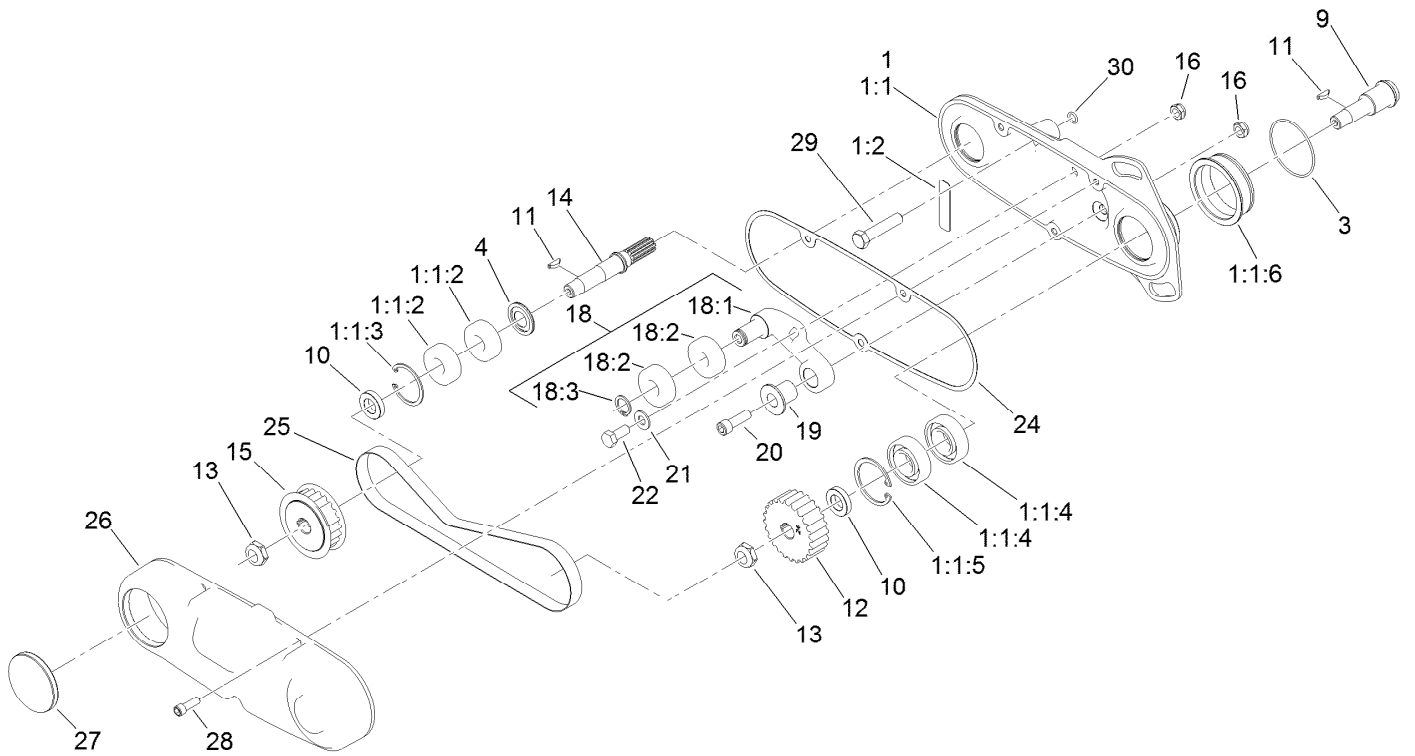

Reel Drive Box Assembly No. 133-9170

Ref.	Part Number	Qty.	Description	Ref.	Part Number	Qty.	Description
1	139-4300	1	Reel Drive Housing ASM	16	3296-47	2	Nut-Lock,NI
1:1		1	Housing ASM ●	18		1	Idler ASM ●
1:1:2	115-6869	2	Bearing-Ball, Stainless	18:1	133-9152	1	Idler Arm
1:1:3	32151-34	1	Ring-Retaining	18:2	115-6869	2	Bearing-Ball, Stainless
1:1:4	117-6831	2	Bearing-Ball, Stainless	18:3	115-6755	1	Ring-Retaining
1:1:5	107-3512	1	Ring-Snap, Internal	19	131-1847	1	Bushing-Idler
1:1:6	132-4588	1	Sleeve-Pivot	20	3274-22	1	Screw-HSH
1:2	120-9570	1	Decal-Warning	21	3256-23	1	Washer-Plain
3	360-0398	1	O-Ring	22	322-3	1	Screw-HH
4	115-6923	1	Shield-Bearing, Flocked	24	132-4590	1	Gasket-Reel Drive
9	133-9154	1	Shaft-Reel, Driven	25	140-9348	1	Belt-Reel, 75T
10	133-9155	2	Spacer-Pulley, Reel	26	133-9161	1	Cover-Drive, Reel
11	937218	2	Key-Hipro	27	137-0325	1	Plug-Expansion
12	121-4724	1	Pulley-Reel, 24 Tooth	28	3274-8	3	Screw-HSH
13	3296-45	2	Nut-Hex	29	323-9	1	Screw-HH
14	133-9153	1	Shaft-Reel, Driver	30	237-21	1	O-Ring
15	121-4722	1	Pulley-Reel, 22 Tooth				

● Not serviced separately