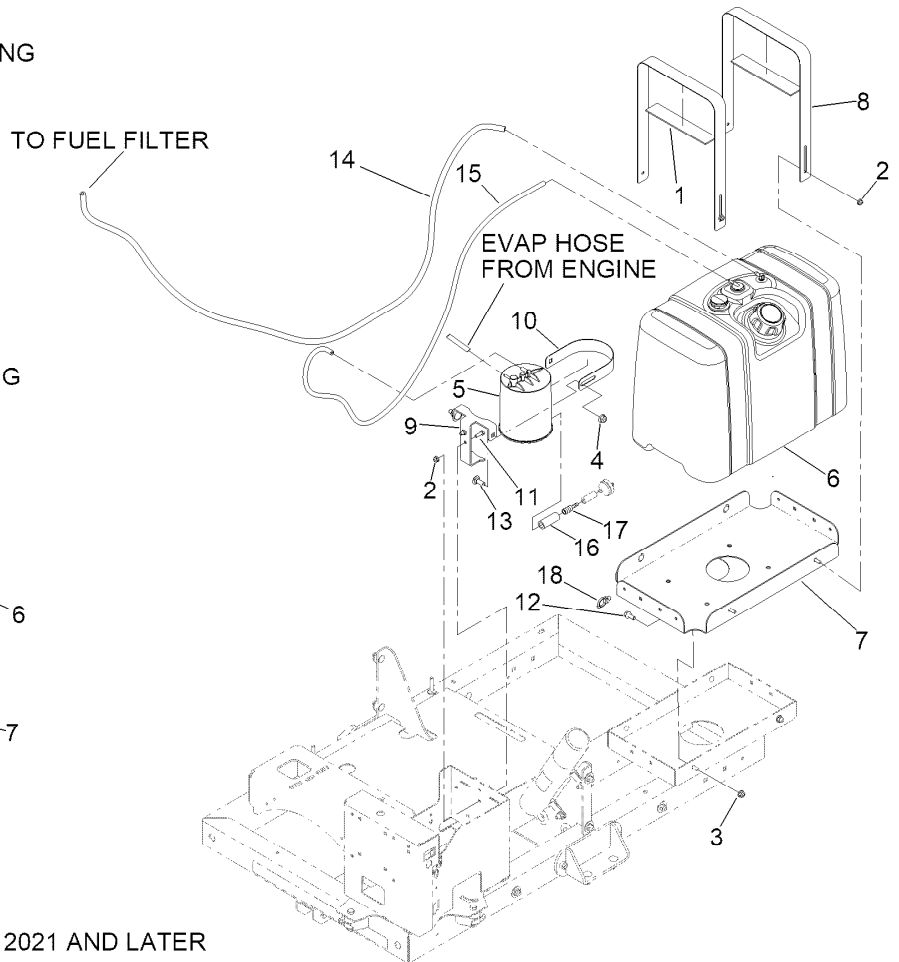

Count on it.

Parts Catalog

**10 Gallon Kit
Pro Force® Debris Blower**

Model No. 130-4371

MODEL YEARS 2012 AND BEFORE
TO USE THESE HOLES FOR MOUNTING

MODEL YEARS 2013 THROUGH 2015
TO USE THESE HOLES FOR MOUNTING

MODEL YEARS 2021 AND LATER

10 Gallon Fuel Tank Assembly No. 130-4371

Ref.	Part Number	Qty.	Description
1	104-7102	2	Pad-Battery
2	104-7201	6	Nut-HF, NI
3	104-8300	4	Nut-HF, NI
4	104-8301	2	Nut-HF, NI
5	132-5865	1	Canister-Carbon
6	115-9047	1	Fuel Tank ASM
7	145-7585-03	1	Tank-Fuel, Wa [black]
8	130-4369-03	2	Strap-Tank, Fuel
9	131-4831-03	1	Bracket-Canister, Carbon
10	131-4832-03	1	Strap-Canister

Ref.	Part Number	Qty.	Description
11	321-4	2	Screw-HH
12	116-7230	4	Screw-HHF
13	3231-2	2	Bolt-CARR
14	163-0494	1	Hose-Fuel
15	110-4102	1	Hose-Fuel
16	106-1128	1	Hose-Fuel
17	131-4758	1	Adapter
18	32180-030	1	Clip-Tie
19	26-4840	2	Spacer-Pin, Mounting

Fuel Tank Assembly No. 115-9047

<i>Ref.</i>	<i>Part Number</i>	<i>Qty.</i>	<i>Description</i>
2	114-0284	1	Grommet
3	114-0285	1	Valve-Rollover
4	46-6560	1	Bushing
5	115-9046	1	Stand Pipe
6	137-4127	1	Cap-Fuel
7	119-0507	1	Gauge-Fuel
7:1	119-0508	1	Seal
7:2	117-8404	1	Dial-Gauge