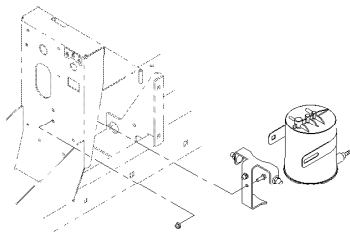

Count on it.

Parts Catalog

**10 Gallon Kit
Pro Force® Debris Blower**

Model No. 130-4371

MODEL YEARS 2012 AND BEFORE
TO USE THESE HOLES FOR MOUNTING

MODEL YEARS 2013 THROUGH 2015
TO USE THESE HOLES FOR MOUNTING

MODEL YEARS 2021 AND LATER

10 Gallon Fuel Tank Assembly No. 130-4371

Ref.	Part Number	Qty.	Description
1	104-7102	2	Pad-Battery
2	104-7201	6	Nut-HF, NI
3	104-8300	4	Nut-HF, NI
4	104-8301	2	Nut-HF, NI
5	132-5865	1	Canister-Carbon
6	115-9047	1	Fuel Tank ASM
7	145-7585-03	1	Tank-Fuel, Wa [black]
8	130-4369-03	2	Strap-Tank, Fuel
9	131-4831-03	1	Bracket-Canister, Carbon
10	131-4832-03	1	Strap-Canister

Ref.	Part Number	Qty.	Description
11	321-4	2	Screw-HH
12	116-7230	4	Screw-HHF
13	3231-2	2	Bolt-CARR
14	163-0494	1	Hose-Fuel
15	110-4102	1	Hose-Fuel
16	106-1128	1	Hose-Fuel
17	131-4758	1	Adapter
18	32180-030	1	Clip-Tie
19	26-4840	2	Spacer-Pin, Mounting