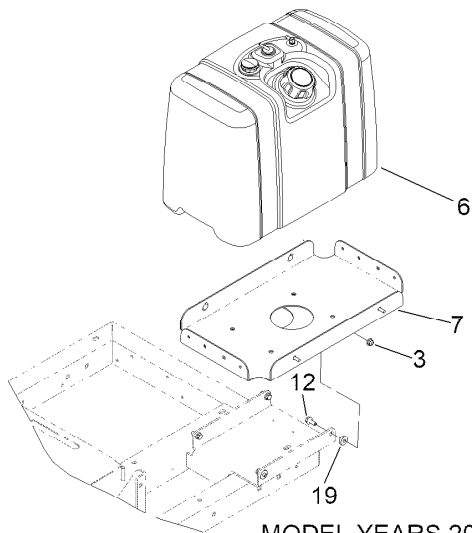

Count on it.

Parts Catalog

**10 Gallon Kit
Pro Force® Debris Blower**

Model No. 130-4371

MODEL YEARS 2012 AND BEFORE
TO USE THESE HOLES FOR MOUNTING

MODEL YEARS 2013 THROUGH 2015
TO USE THESE HOLES FOR MOUNTING

MODEL YEARS 2021 AND LATER

10 Gallon Fuel Tank Assembly No. 130-4371

Ref.	Part Number	Qty.	Description
1	104-7102	2	Pad-Battery
2	104-7201	6	Nut-HF, NI
3	104-8300	4	Nut-HF, NI
4	104-8301	2	Nut-HF, NI
5	132-5865	1	Canister-Carbon
6	115-9047	1	Fuel Tank ASM
7	145-7585-03	1	Tank-Fuel, Wa [black]
8	130-4369-03	2	Strap-Tank, Fuel
9	131-4831-03	1	Bracket-Canister, Carbon
10	131-4832-03	1	Strap-Canister

Ref.	Part Number	Qty.	Description
11	321-4	2	Screw-HH
12	116-7230	4	Screw-HHF
13	3231-2	2	Bolt-CARR
14	163-0494	1	Hose-Fuel
15	110-4102	1	Hose-Fuel
16	106-1128	1	Hose-Fuel
17	131-4758	1	Adapter
18	32180-030	1	Clip-Tie
19	26-4840	2	Spacer-Pin, Mounting