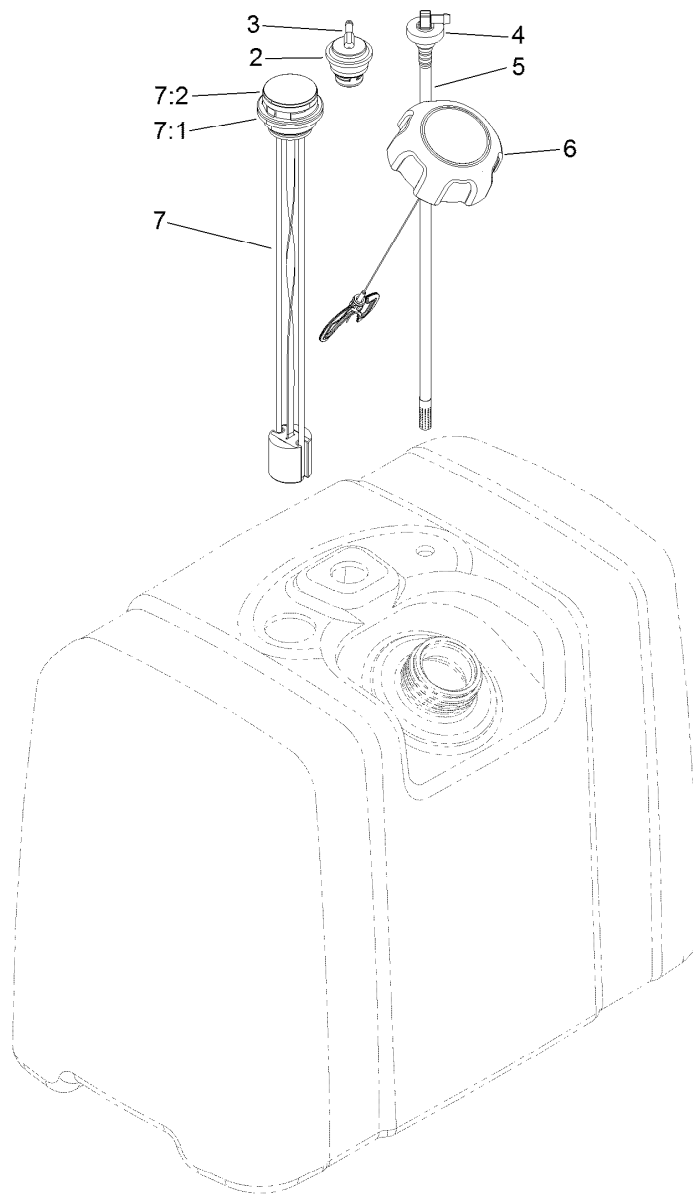

Count on it.

Parts Catalog

**10 Gallon Kit
Pro Force® Debris Blower**

Model No. 130-4371

MODEL YEARS 2012 AND BEFORE
TO USE THESE HOLES FOR MOUNTING

MODEL YEARS 2013 THROUGH 2015
TO USE THESE HOLES FOR MOUNTING

MODEL YEARS 2021 AND LATER

10 Gallon Fuel Tank Assembly No. 130-4371

Ref.	Part Number	Qty.	Description
1	104-7102	2	Pad-Battery
2	104-7201	6	Nut-HF, NI
3	104-8300	4	Nut-HF, NI
4	104-8301	2	Nut-HF, NI
5	132-5865	1	Canister-Carbon
6	115-9047	1	Fuel Tank ASM
7	145-7585-03	1	Tank-Fuel, Wa [black]
8	130-4369-03	2	Strap-Tank, Fuel
9	131-4831-03	1	Bracket-Canister, Carbon
10	131-4832-03	1	Strap-Canister

Ref.	Part Number	Qty.	Description
11	321-4	2	Screw-HH
12	116-7230	4	Screw-HHF
13	3231-2	2	Bolt-CARR
14	163-0494	1	Hose-Fuel
15	110-4102	1	Hose-Fuel
16	106-1128	1	Hose-Fuel
17	131-4758	1	Adapter
18	32180-030	1	Clip-Tie
19	26-4840	2	Spacer-Pin, Mounting

Fuel Tank Assembly No. 115-9047

<i>Ref.</i>	<i>Part Number</i>	<i>Qty.</i>	<i>Description</i>
2	114-0284	1	Grommet
3	114-0285	1	Valve-Rollover
4	46-6560	1	Bushing
5	115-9046	1	Stand Pipe
6	137-4127	1	Cap-Fuel
7	119-0507	1	Gauge-Fuel
7:1	119-0508	1	Seal
7:2	117-8404	1	Dial-Gauge