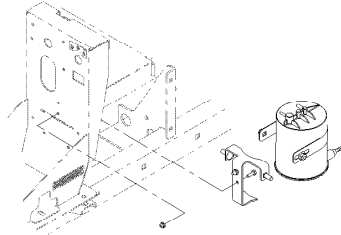

Count on it.

Parts Catalog

**10 Gallon Kit
Pro Force® Debris Blower**

Model No. 130-4371

MODEL YEARS 2012 AND BEFORE
TO USE THESE HOLES FOR MOUNTING

MODEL YEARS 2013 THROUGH 2015
TO USE THESE HOLES FOR MOUNTING

MODEL YEARS 2021 AND LATER

10 Gallon Fuel Tank Assembly No. 130-4371

Ref.	Part Number	Qty.	Description
1	104-7102	2	Pad-Battery
2	104-7201	6	Nut-HF, NI
3	104-8300	4	Nut-HF, NI
4	104-8301	2	Nut-HF, NI
5	132-5865	1	Canister-Carbon
6	115-9047	1	Fuel Tank ASM
7	145-7585-03	1	Tank-Fuel, Wa [black]
8	130-4369-03	2	Strap-Tank, Fuel
9	131-4831-03	1	Bracket-Canister, Carbon
10	131-4832-03	1	Strap-Canister

Ref.	Part Number	Qty.	Description
11	321-4	2	Screw-HH
12	116-7230	4	Screw-HHF
13	3231-2	2	Bolt-CARR
14	163-0494	1	Hose-Fuel
15	110-4102	1	Hose-Fuel
16	106-1128	1	Hose-Fuel
17	131-4758	1	Adapter
18	32180-030	1	Clip-Tie
19	26-4840	2	Spacer-Pin, Mounting