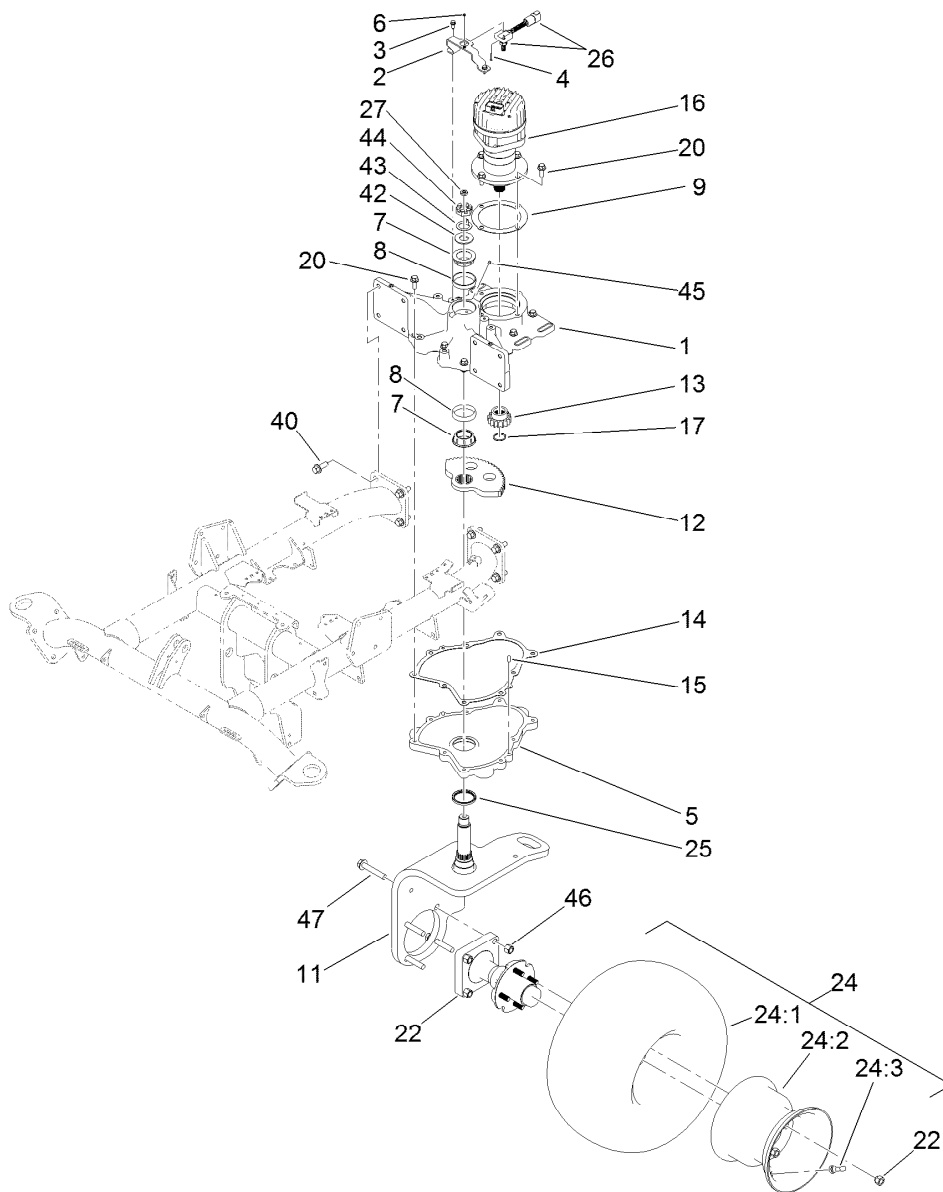

Wheel and Tire Assembly

Ref.	Part Number	Qty.	Description	Ref.	Part Number	Qty.	Description
1	139-8314	1	Housing-Steering	22	119-4490	1	Wheel Spindle ASM
2	137-7868-03	1	Bracket-Sensor, Steering	24	117-9033	1	Wheel And Tire ASM
3	32144-10	2	Screw-HWH	24:1	120-2783	1	Tire
4	3290-313	2	Screw-SPH	24:2	217-60	1	Rim
5	137-8166-03	1	Housing	24:3	232-27	1	Stem-Valve
6	3296-52	2	Nut-Lock, NI	25	108-7019	1	Seal-Shaft
7	107-7589	2	Cone-Bearing (W/ Seal)	26	122-0914	1	Sensor-Rotary, Body/Magnet Matched Set
8	107-7590	2	Cup-Bearing	27	112-8617	1	Nut-Hex
9	133-0347	1	Gasket	40	117-9035	8	Screw-HHF
11	139-8313	1	Fork-Caster	42	137-8171	1	Washer
12	137-8170	1	Gear-Spur, 64T	43	137-7943	1	Washer-Tang
13	133-0346	1	Pinion-16T	44	137-7942	1	Nut-Castle
14	133-0348	1	Gasket	45	302-59	1	Plug-EXT Hex Spl
15	136-2667	2	Pin-Dowel	46	3296-23	4	Nut-Lock, NI
16	133-0349	1	Steering Unit ASM	47	3234-40	4	Screw-HF
17	32120-2	1	Ring-Retaining				
20	3234-42	13	Screw-HHF