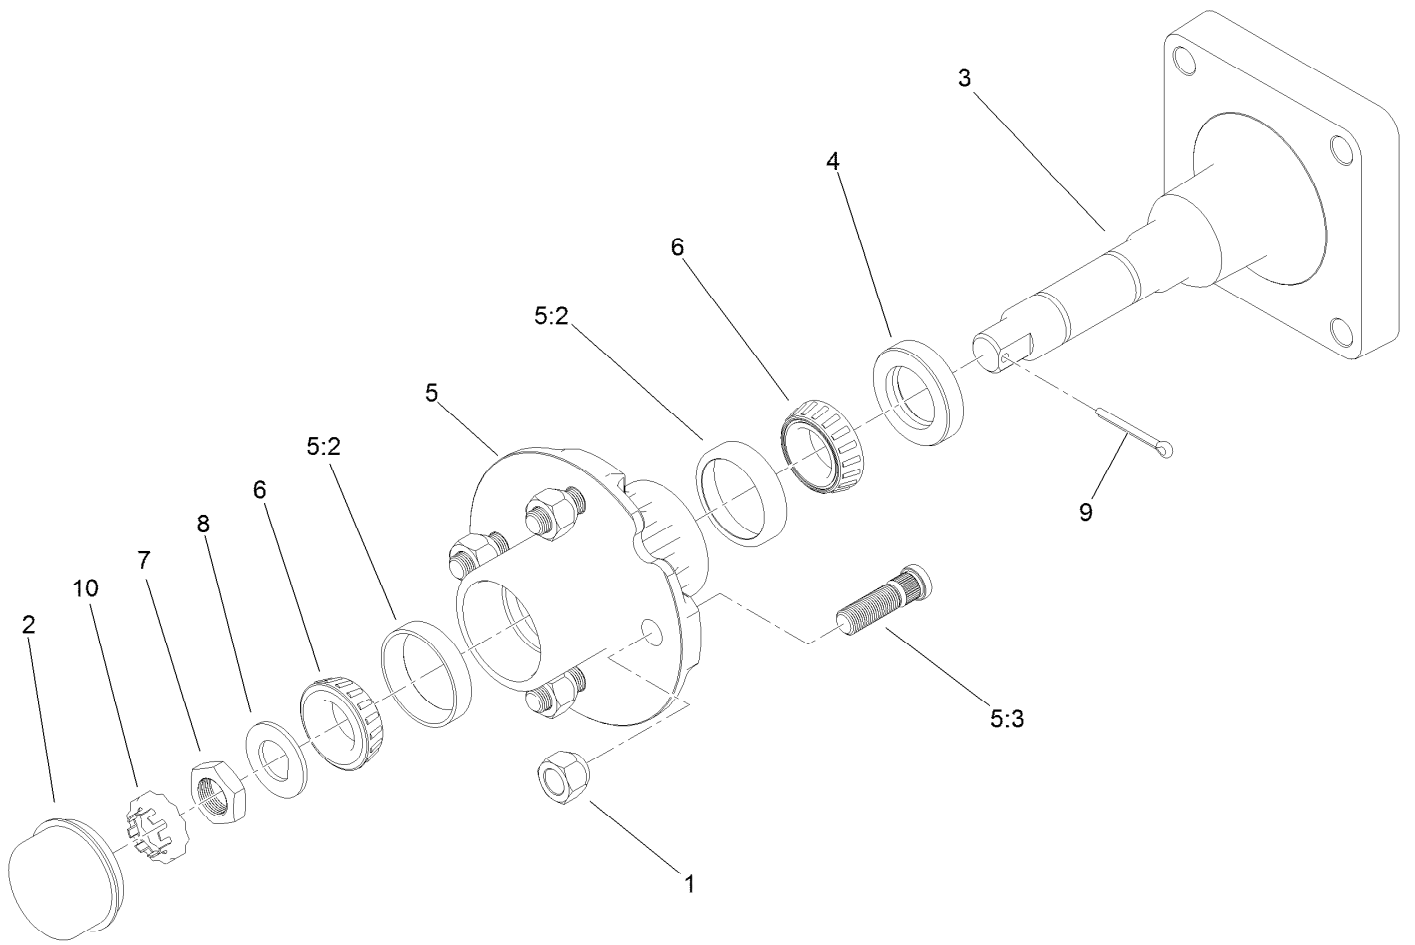

Wheel Spindle Assembly No. 119-4490

Ref.	Part Number	Qty.	Description
1	139-2564	4	Nut-Lug
2	241-119	1	Cap-Dust
3	112-7173	1	Spindle
4	112-1690	1	Seal-Oil
5	117-9093	1	Hub ASM
5:2	254-72	2	Bearing-Cup, Tapered
5:3	114-3918	4	Stud-Wheel
6	254-92	2	Cone-Bearing, Outer
7	117-8260	1	Nut
8	117-8259	1	Washer-Spindle
9	3272-18	1	Pin-Cotter
10	93-0307	1	Nut-Lock, Retainer