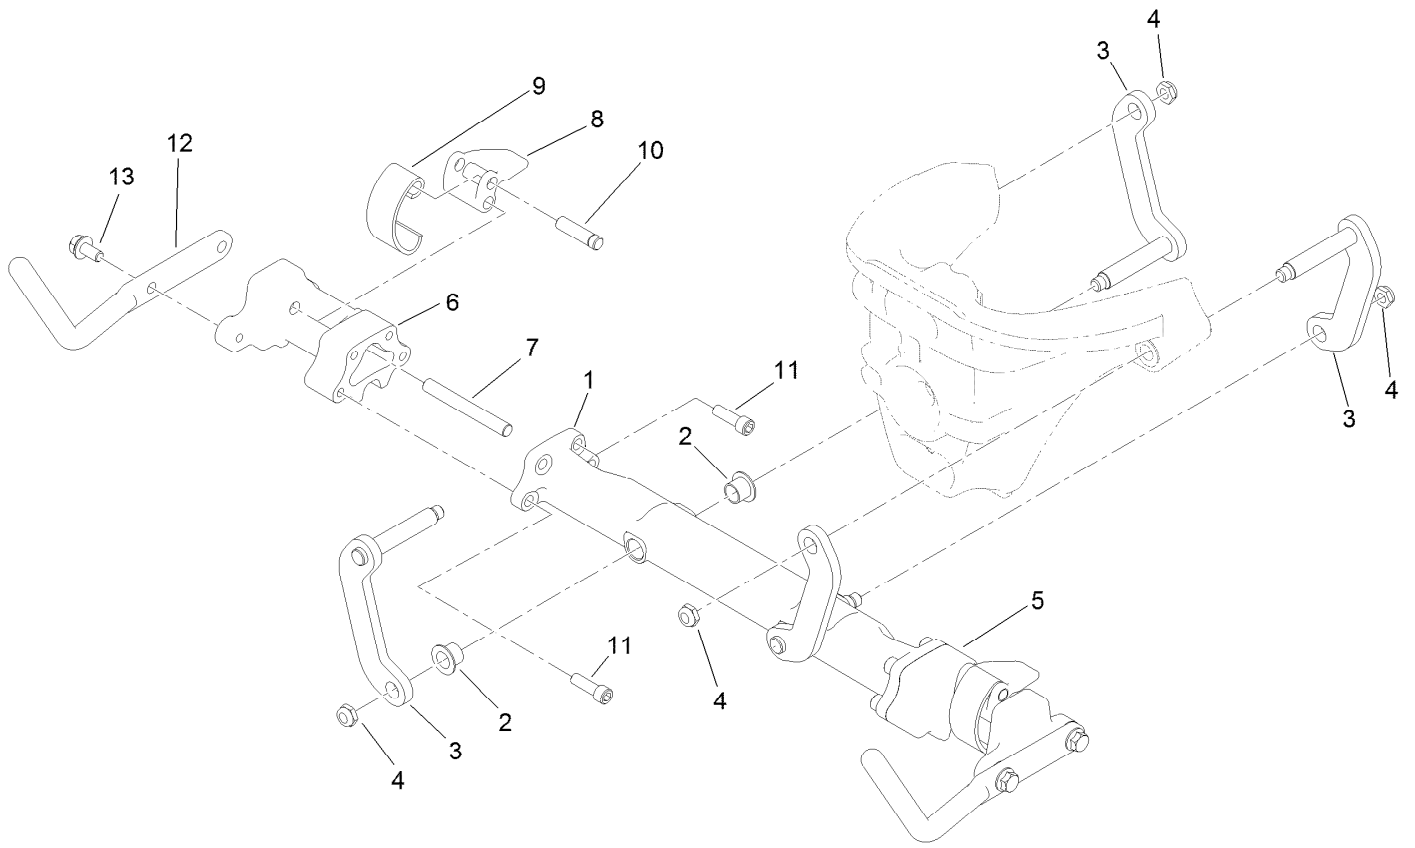

Suspension Crossarm Assembly

<i>Ref.</i>	<i>Part Number</i>	<i>Qty.</i>	<i>Description</i>
1	120-3217	1	Crossarm
2	125-5239	4	Bushing-Flange
3	117-6654	4	Link
4	3296-59	4	Nut-Lock, NI
5	117-9482	1	Mount-Cross Arm, LH
6	117-9492	1	Mount-Cross Arm, RH
7	114-8051	2	Pin-Pivot
8	114-8047	2	Lever
9	114-8048	2	Spring
10	114-8049	2	Pin-Pivot
11	120-3227	8	Screw-HSH
12	120-2784-01	2	Horn-Basket
13	114-7728	4	Screw-HHF, Patch