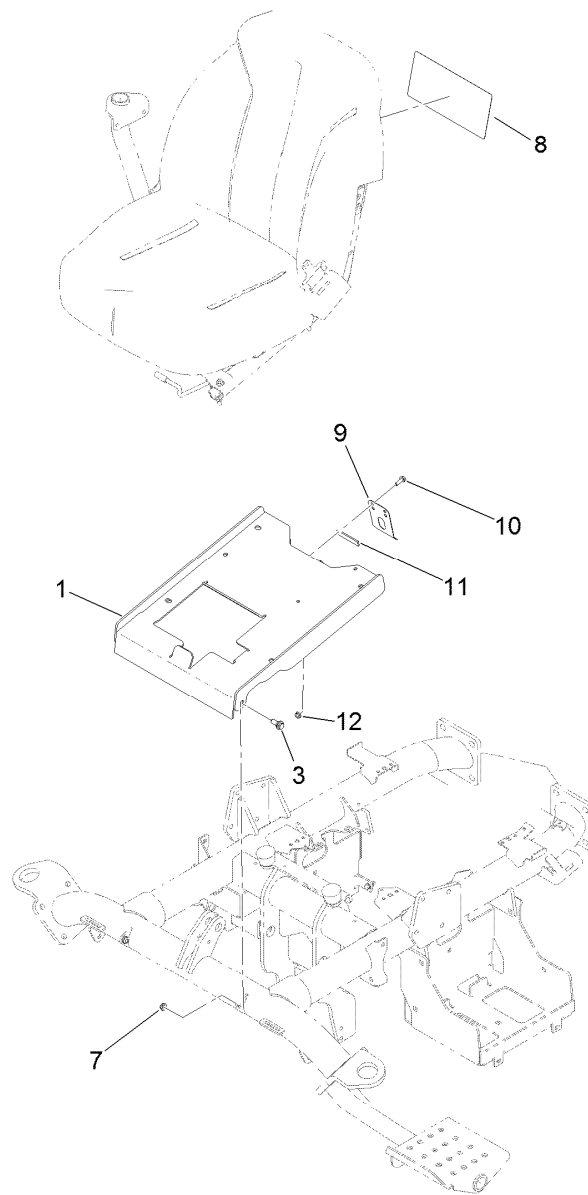

Seat Plate Assembly

<i>Ref.</i>	<i>Part Number</i>	<i>Qty.</i>	<i>Description</i>
1	139-8552-03	1	Plate-Seat
3	94-7582	2	Bolt-Shoulder
7	3296-59	2	Nut-Lock, NI
8	137-8132	1	Decal-Service
9	139-8557	1	Latch-Seat
10	115-5103	2	Screw-HHF
11	120-5753	1	Strip-Foam
12	104-7201	2	Nut-HF, NI