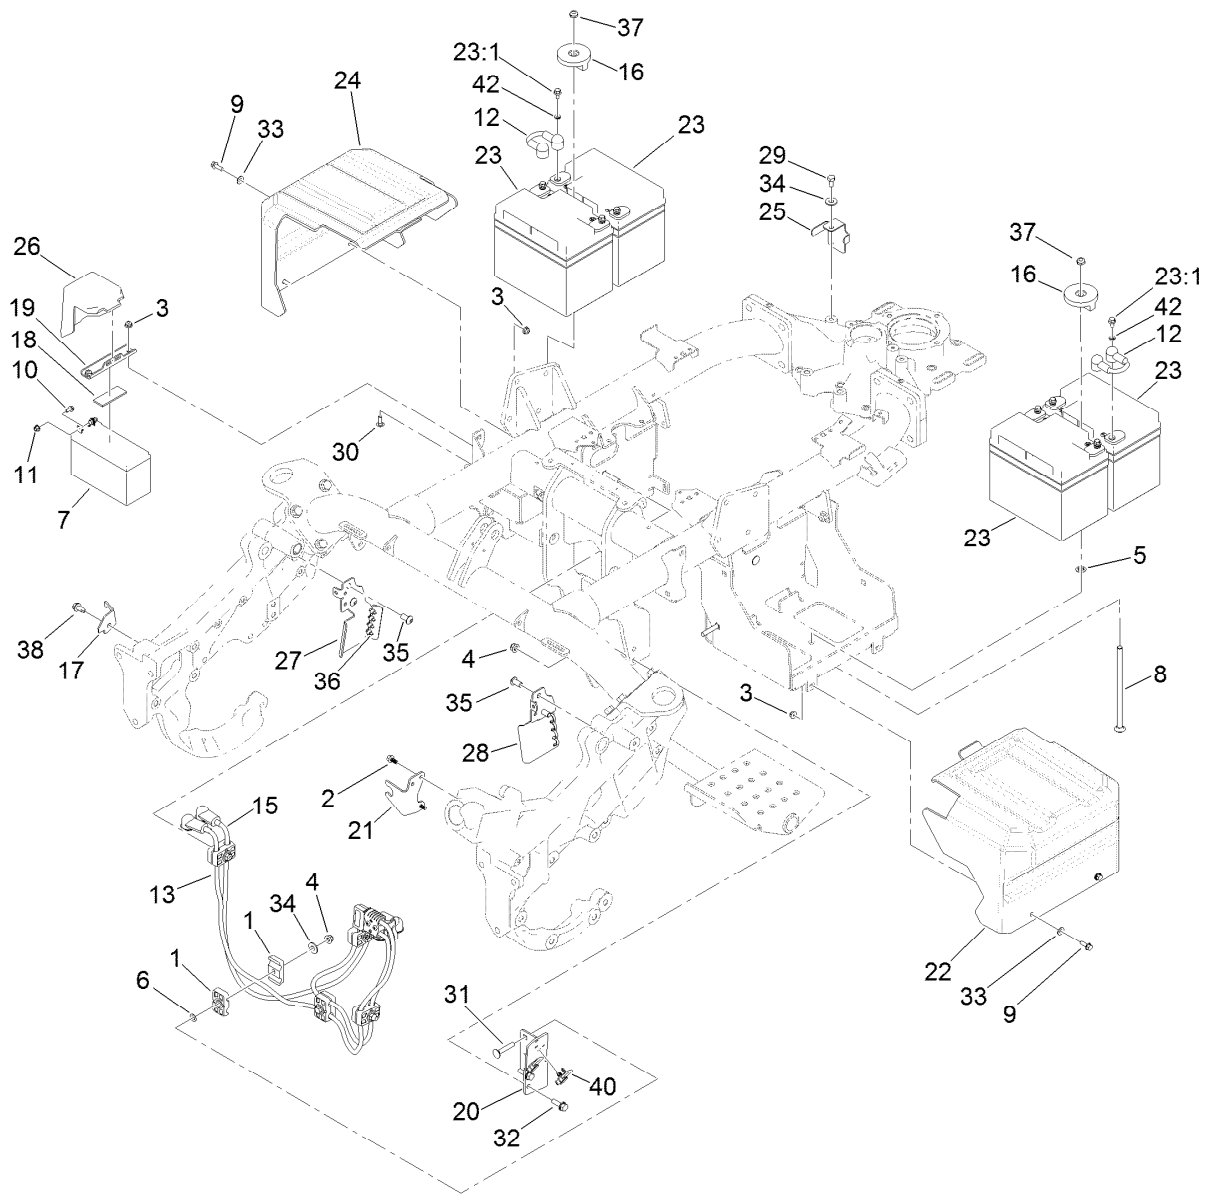

Battery Assembly (continued)

Ref.	Part Number	Qty.	Description
40	32180-103	2	Clip-Connector
42	43-5930	8	Washer-Lock, Spring