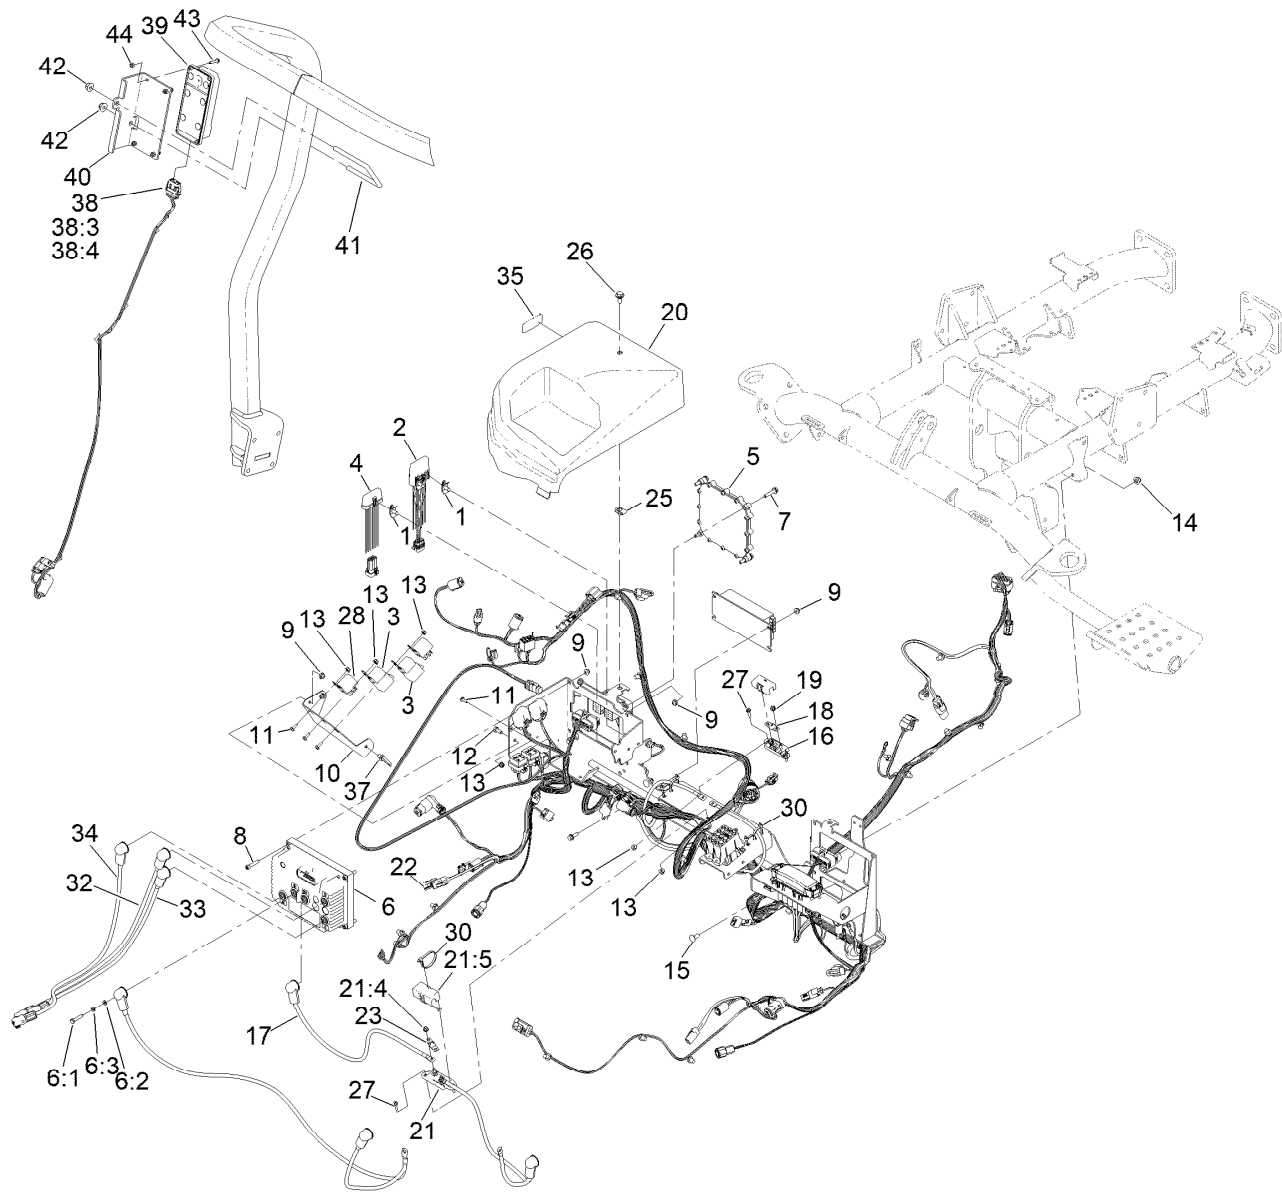

Controller Assembly

Ref.	Part Number	Qty.	Description	Ref.	Part Number	Qty.	Description
1	32180-011	3	Clip-Connector	19	120-4580	2	Nut-HF
2	119-4330	1	Isolated Can Module ASM	20	133-0095	1	Cover-RH
3	99-7430	2	Relay-Mini	21	137-7861	1	Fuse Block ASM
4	112-9630	1	Module-Reel, I.D.	21:4	120-4580	2	Nut-HF
5	127-2770	1	Controller	21:5	137-7863	1	Cover-Fuse
6	120-4780	1	Controller-Motor, Traction	22	32180-103	2	Clip-Connector
6:1	33113-030	5	Screw-HH	23	122-3646	1	Fuse-80A
6:2	33093-00	5	Washer-Flat	25	112-3306	1	Nut
6:3	43-5930	5	Washer-Lock, Spring	26	19-1470	1	Screw-Shoulder
7	127-8639	4	Screw-HHF	27	32105-13	4	Screw-HWH
8	3274-51	4	Screw-HSH	28	122-3199	1	Relay - Dg57CM
9	104-7201	10	Nut-HF, NI	30	3290-378	5	Tie-Cable
10	147-3088-0P	1	Bracket-Component	32	122-1614	1	Cable-Battery, Positive ASM
11	32105-23	7	Screw	33	122-1615	1	Cable-Battery, Positive ASM
12	321-3	2	Screw-HH	34	122-1616	1	Cable-Battery, Positive ASM
13	120-4578	11	Nut-HF	35	119-7580	1	Decal-Smart, Energy
14	104-8300	4	Nut-HF, NI	37	32180-030	1	Clip-Tie
15	3230-1	4	Bolt-CARR	38	122-2161	1	Harness-Wire
16	132-9796	1	Fuse-Holder, Midi Fuse	38:3	121-8861	1	Fuse-Mini Blade, 2 Amp
17	122-1110	1	Cable-Battery, Positive	38:4	32180-101	1	Cover-Fuse, Single
18	137-7708	1	Fuse-100 Amp	39	161-9001	1	Gateway-Telematics