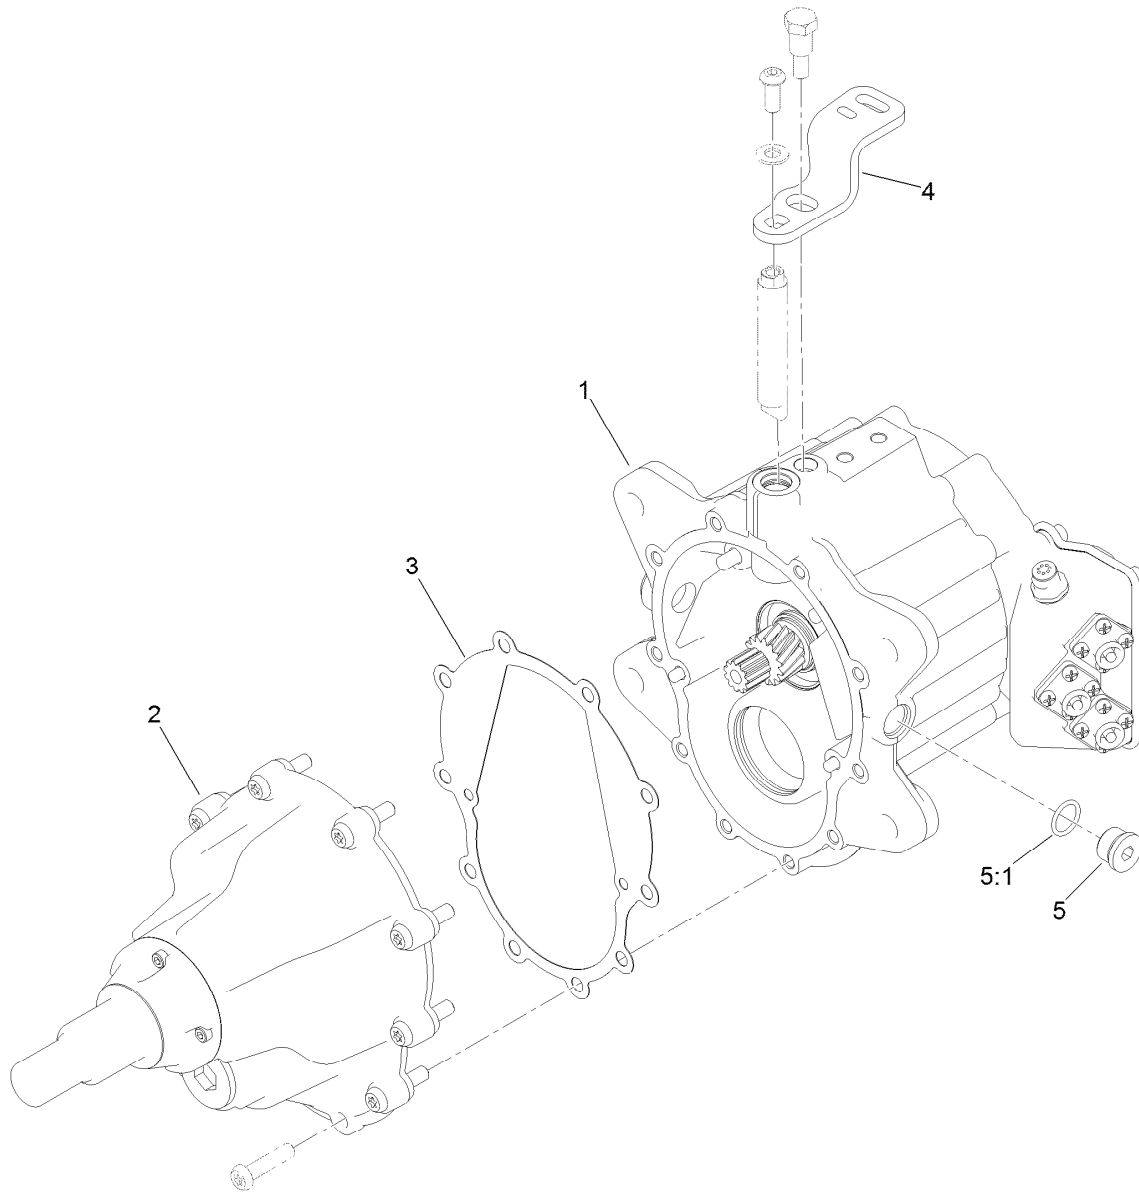

Parts in service assemblies have reference numbers in the form a:b. The a represents the reference number of the entire service assembly and the b represents a sequential number unique to each part within the service assembly.

For example, a wheel assembly might be identified by reference number 6, the tire by 6:1, the valve by 6:2, and the wheel by 6:3. When you order the assembly identified by reference number 6, you receive all parts identified by reference numbers 6:1, 6:2, and 6:3. However, you may also order any part individually. Reference numbers of this type appear in illustration and in parts lists.

Traction Assembly

Ref.	Part Number	Qty.	Description	Ref.	Part Number	Qty.	Description
1	139-8565SP	1	RH Wheel Motor ASM	13	133-7659	2	Plug ASM W/Magnet
2	139-8567SP	1	LH Wheel Motor ASM	13:1	237-79	1	O-Ring
3	140-6228	2	Hub ASM-Wheel	14	3274-105	4	Screw-HSBH
3:2	10-6830	4	Stud-Type, Drive	15	136-7153	2	Spring-Extension
4	117-9030	2	Wheel And Tire ASM	16	87-7270	12	Washer-Thrust
4:1	120-2783	1	Tire	17	139-8348-01	1	Gusset-LH
4:2	117-9032	1	Rim	18	132-9996-01	2	Link-Support
4:3	232-27	1	Stem-Valve	19	237-79	2	O-Ring
5	139-2564	8	Nut-Lug	20	139-8576	2	Valve-Breather
6	AU496-11094	2	Washer-Flat	21	88-7450	1	Spacer-Lever, Control
7	137-7973	2	Nut-Hex	22	139-8346	1	Roller
8	325-8	12	Screw-HH	23	112-6950	1	Screw-CARR
9	3274-94	4	Screw-HSBH	24	3296-47	1	Nut-Lock,NI
10	137-7727-01	1	Gusset-Motor, RH				