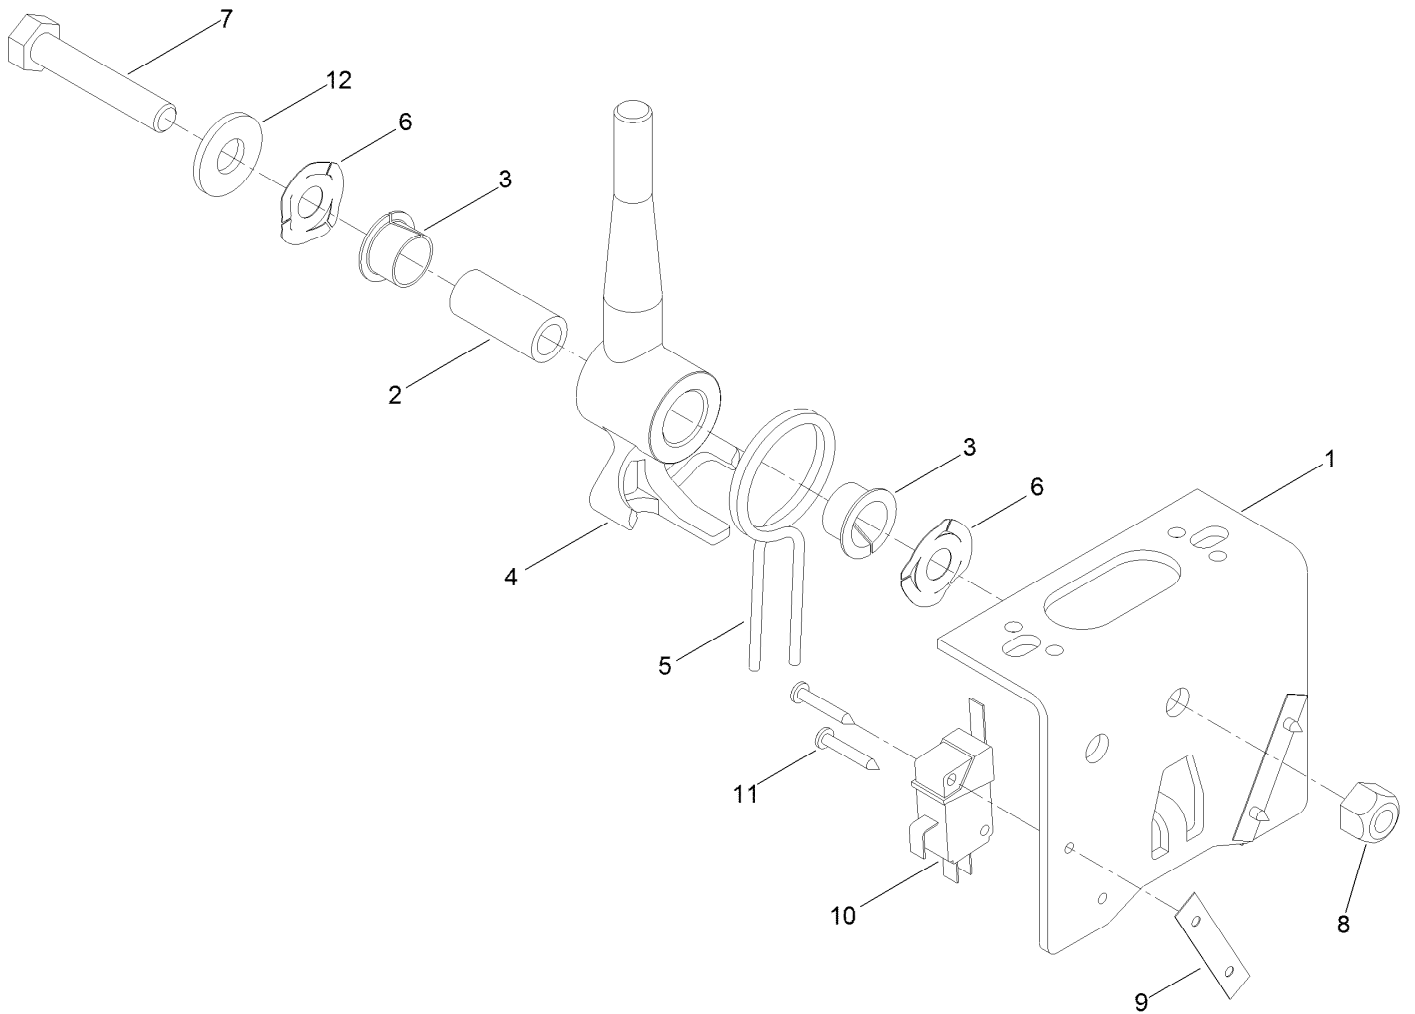

Joystick Bracket Assembly No. 120-5280

<i>Ref.</i>	<i>Part Number</i>	<i>Qty.</i>	<i>Description</i>
1	115-5357-03	1	Bracket-Joystick
2	106-4192	1	Spacer
3	93-5547	2	Bushing-Nylon
4	119-3540	1	Hub-Pivot, Joystick
5	105-8289	1	Spring-Torsion
6	106-4193	2	Washer-Finger, Spring
7	322-9	1	Screw-HH
8	3296-29	1	Nut-Lock, NI
9	3290-354	2	Nut-Speed
10	108-6496	2	Switch (W/Boot)
11	95-3003	4	Screw-PPHTF
12	3256-3	1	Washer-Flat