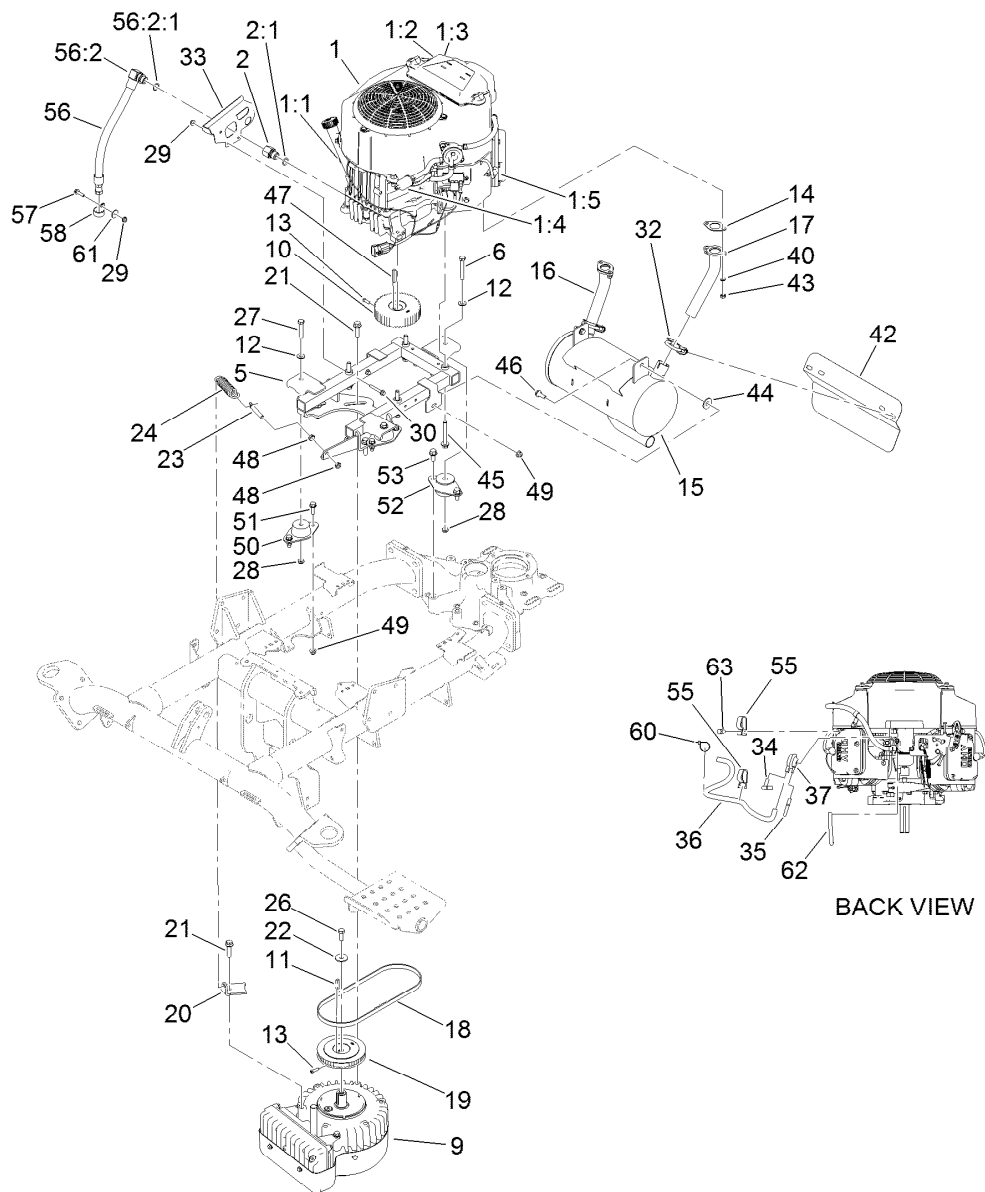

Engine Assembly

Ref.	Part Number	Qty.	Description	Ref.	Part Number	Qty.	Description
1		1	Engine-Kawasaki, Fs481V-S34 ●■	16	133-5750	1	Pipe-Exhaust, LH
1:1	119-5852	1	Filter-Oil	17	133-5751	1	Pipe-Exhaust, RH
1:2	120-7447	1	Filter-Air, Foam	18	137-7828	1	Belt-Timing
1:3	120-7448	1	Filter-Air, Paper	19	137-8131	1	Pulley ASM
1:4	121-4570	1	Filter-Fuel	20	133-5737	1	Bracket-Spring
1:5	92-2153	1	Plug-Spark	21	114-4681	5	Screw-HHF
2	139-8416	1	Fitting-Straight	22	63-8410	1	Washer
2:1	237-69	1	O-Ring	23	133-0332	1	Pin-Adjustment, Generator
5	133-5797-03	1	Frame-Engine	24	133-5738	1	Spring-Extension
6	323-12	1	Screw-HH	26	3211-4	1	Screw-HH
9	127-2580	1	Generator/Controller ASM	27	323-10	2	Screw-HH
10	137-8128	1	Pulley-Belt	28	3296-59	3	Nut-Lock, NI
11	5-0698	1	Key	29	104-7201	3	Nut-HF, NI
12	3256-24	3	Washer-Plain	30	32105-18	2	Screw-HHF
13	3241-6	4	Screw-SQH	32	104-4090	2	Clamp-Muffler
14	1-653313	2	Gasket-Exhaust	33	132-9908	1	Shield-Drip
15	133-5745	1	Muffler	34	119-8502	1	Hose-Vent, Formed
				35	119-8501	1	Hose-Vent, Formed

● Not serviced separately

■ Obtain parts from www.kawpower.com