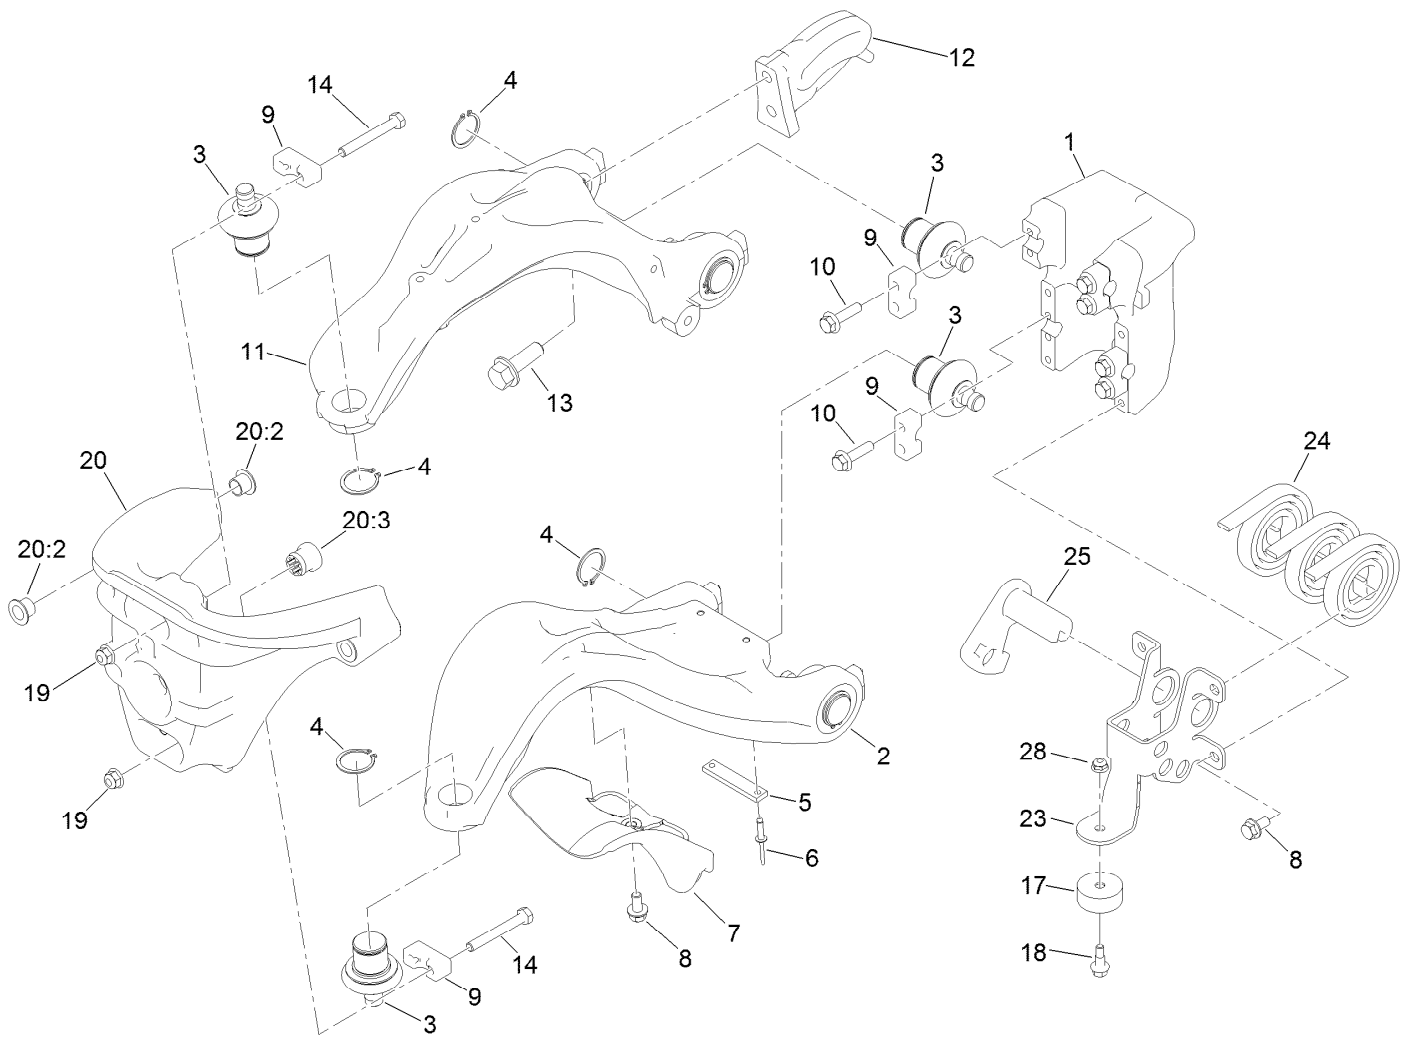

Suspension A-Arm Assembly

Ref.	Part Number	Qty.	Description	Ref.	Part Number	Qty.	Description
1	117-9480	1	Mount-Pivot, A-Arms	13	100-6116	2	Screw-HHF
2	117-6656	1	A-Arm, Lower	14	132-3838	4	Screw-HH
3	132-6959	6	Balljoint	17	133-0308	1	Bumper-Rubber
4	120-3225	6	Ring-Retaining, EXT	18	133-0315	1	Screw-Shoulder, HF
5	117-6674	1	Plate-Striker	19	104-8300	4	Nut-HF, NI
6	3269-28	2	Rivet-Pop	20	120-3216	1	Steering Head ASM
7	117-6755	1	Stop-Steering	20:2	125-5239	4	Bushing-Flange
8	114-7728	5	Screw-HHF, Patch	20:3	131-1836	1	Grommet
9	112-5647	6	Clamp	23	140-5232	1	C-Balance Mount
10	132-3837	8	Screw-HHF	24	114-9306	3	Spring
11	139-6452	1	A-Arm, Upper	25	140-5234	1	Tensioner
12	139-8407	1	Plate-Lift	28	104-7201	1	Nut-HF, NI