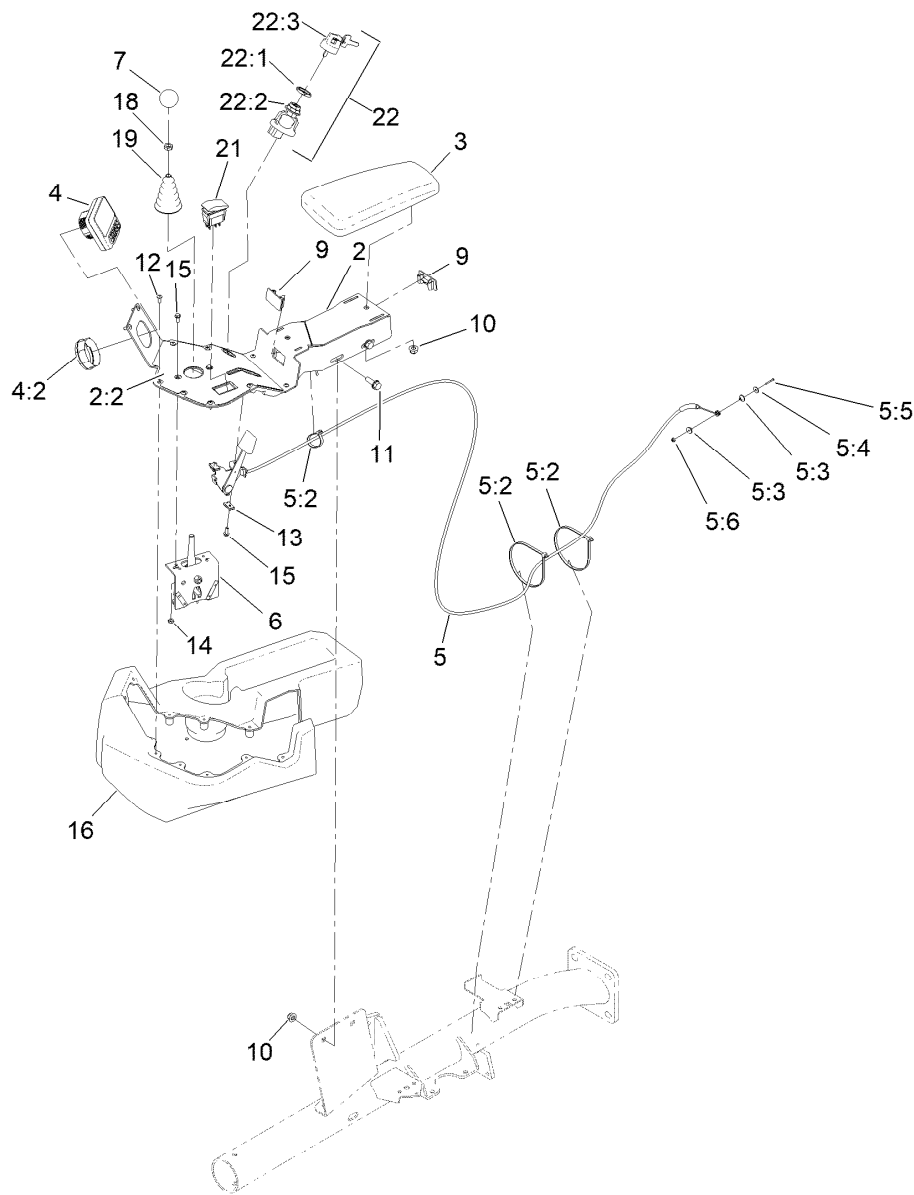

Console Assembly

Ref.	Part Number	Qty.	Description	Ref.	Part Number	Qty.	Description
2	137-8093	1	Console ASM	9	99-7420	2	Plug-Hole
2:2	139-8588	1	Decal-Console	10	104-8300	4	Nut-HF, NI
3	108-7602	1	Rest-Arm	11	3234-29	2	Screw-HHF
4	161-1700	1	Display-LCD	12	115-9830	10	Screw-HSBH
4:2	161-1723	1	Nut-Display	13	3290-277	2	Nut-Speed
5	147-3065	1	Lever-Choke	14	3296-12	2	Nut-Lock, NI
5	147-3066	1	Choke Cable Kit	15	3290-321	4	Screw-HWH
5:2	3290-379	3	Tie-Cable	16	132-9955	1	Cover-Console
5:3	145-4596	2	Spacer, Choke Cable Adapter	18	3218-3	1	Nut-Jam
5:4	3269-10	1	Washer-Back	19	93-5961	1	Boot-Lever
5:5	147-3074	1	Screw, HSBH	21	112-3530	1	Switch-Rocker, On-On-On
5:6	147-3075	1	Nut-Hex	22	161-4693	1	Switch-Ignition
6	120-5280	1	Bracket-Joystick	22:1	121-5160	1	Nut-Hex
7	120-9752	1	Knob-Round, Yellow	22:2	122-2704	1	Nut-Face, M22 (Plastic)
				22:3	121-5162	1	Set-Key, Ignition