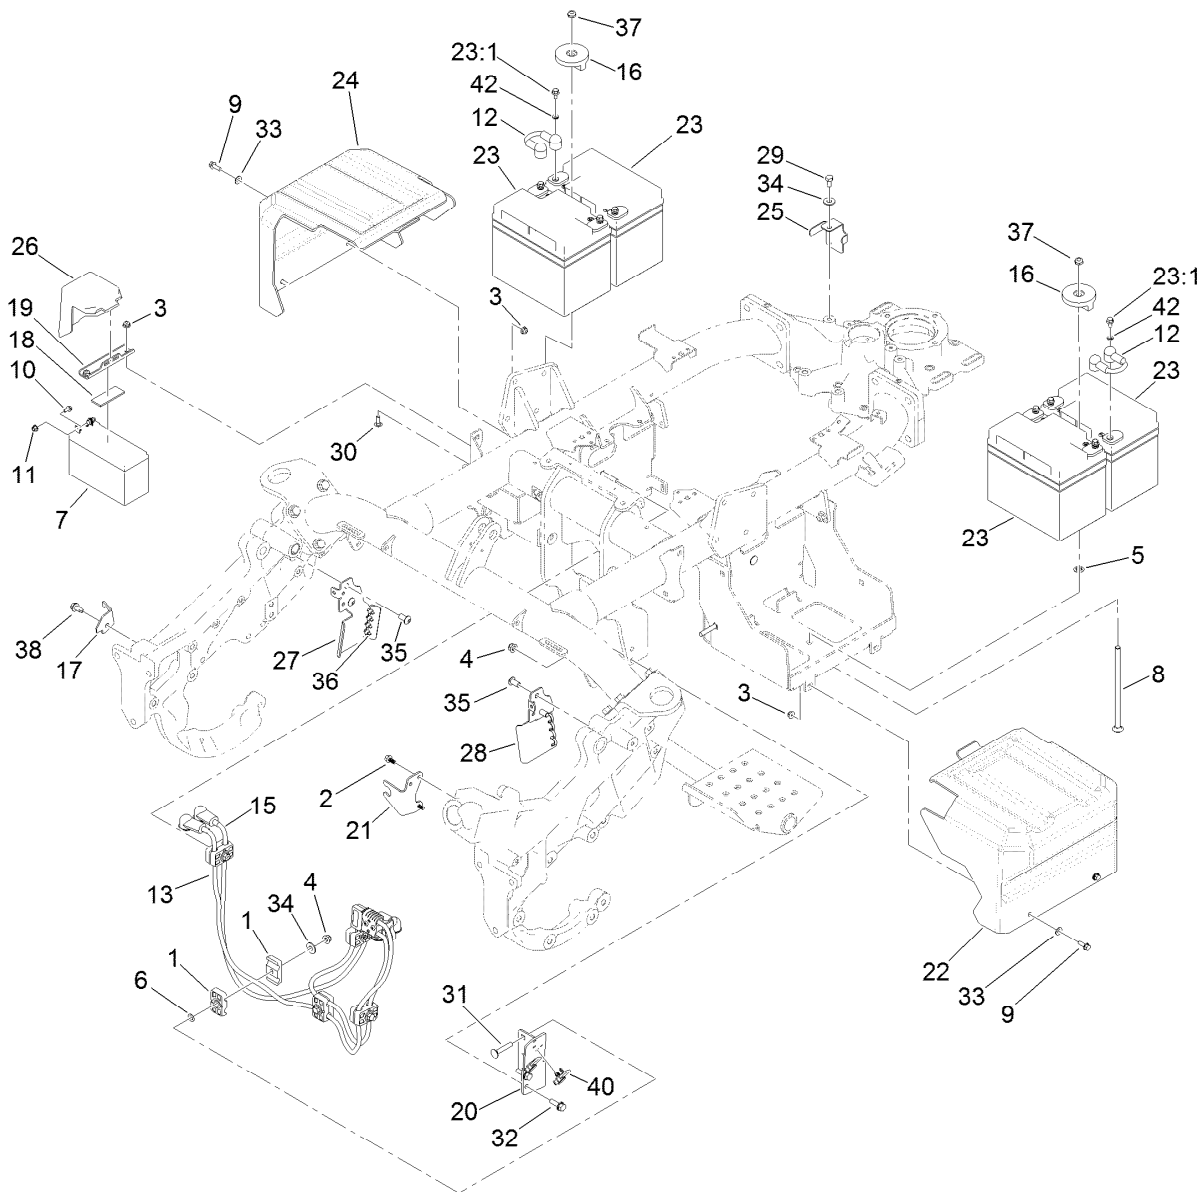

Battery Assembly

Ref.	Part Number	Qty.	Description	Ref.	Part Number	Qty.	Description
1	56-7976	10	Clamp-Tube	21	136-2697	1	Bracket-Hose
2	99-6810	2	Screw-HHF	22	137-7711	1	Cover-Battery
3	104-7201	6	Nut-HF, NI	23	137-7734	4	Battery-Wet, 12V 33Ah, Sealed
4	104-8300	7	Nut-HF, NI	23:1	33113-012	2	Screw-HH
5	107-3154	2	Nut-Push	24	137-7849	1	Cover-Battery, RH
6	109-5667	5	Nut-Push	25	137-7859	1	Bracket-Harness
7	112-9621	1	Battery-Wet, 12V 9Ah, Sealed W/Hrdwr	26	137-7867	1	Cover-Battery
8	117-1399	2	Bolt-Carriage	27	137-7905-01	1	Bracket-Harness, RH
9	32105-15	4	Screw-HWH	28	137-7906-01	1	Bracket-Harness, LH
10	120-4579	2	Screw-HHF	29	3210-2	1	Screw-HH
11	120-4580	2	Nut-HF	30	3229-1	2	Screw-CARR
12	122-1105	2	Positive Battery Cable ASM	31	3230-5	5	Bolt-CARR
13	122-1113	1	Positive And Negative Battery Cable ASM	32	3234-29	2	Screw-HHF
15	122-1381	1	Positive Battery Cable ASM	33	3256-1	4	Washer-Flat
16	127-2393	2	Hold Down-Battery	34	3256-3	6	Washer-Flat
17	139-8409	1	Brkt-Hose	35	3274-80	4	Screw-HH
18	133-0081	1	Strip-Foam	36	3290-378	8	Tie-Cable
19	133-0082	1	Channel-Clamp, Battery	37	3296-59	2	Nut-Lock, NI
20	133-0083-03	1	Bracket-Hose, Rear	38	32104-32	1	Screw-HWH