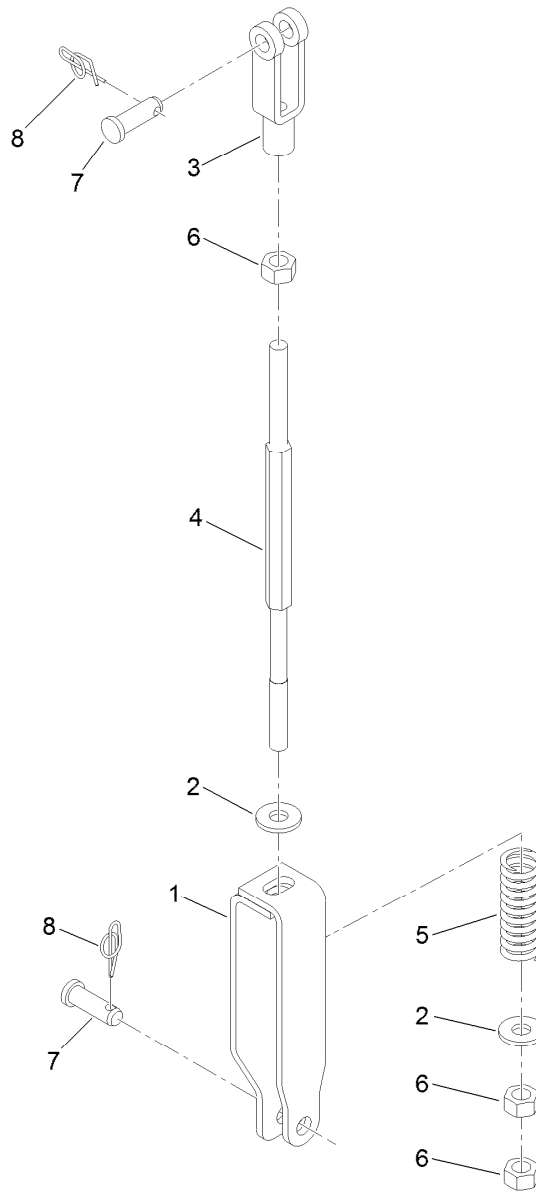

Brake Rod Assembly No. 137-2185

Ref.	Part Number	Qty.	Description
1	137-2180	1	Brake Clevis ASM
2	120-9646	2	Washer-Flat
3	282-2	1	Yoke
4	137-8056	1	Rod-Brake
5	137-8085	1	Spring-Seat, Compression
6	3219-2	3	Nut-Hex
7	283-1	2	Pin-Clevis
8	116-6639	2	Pin-Cotter, Locking