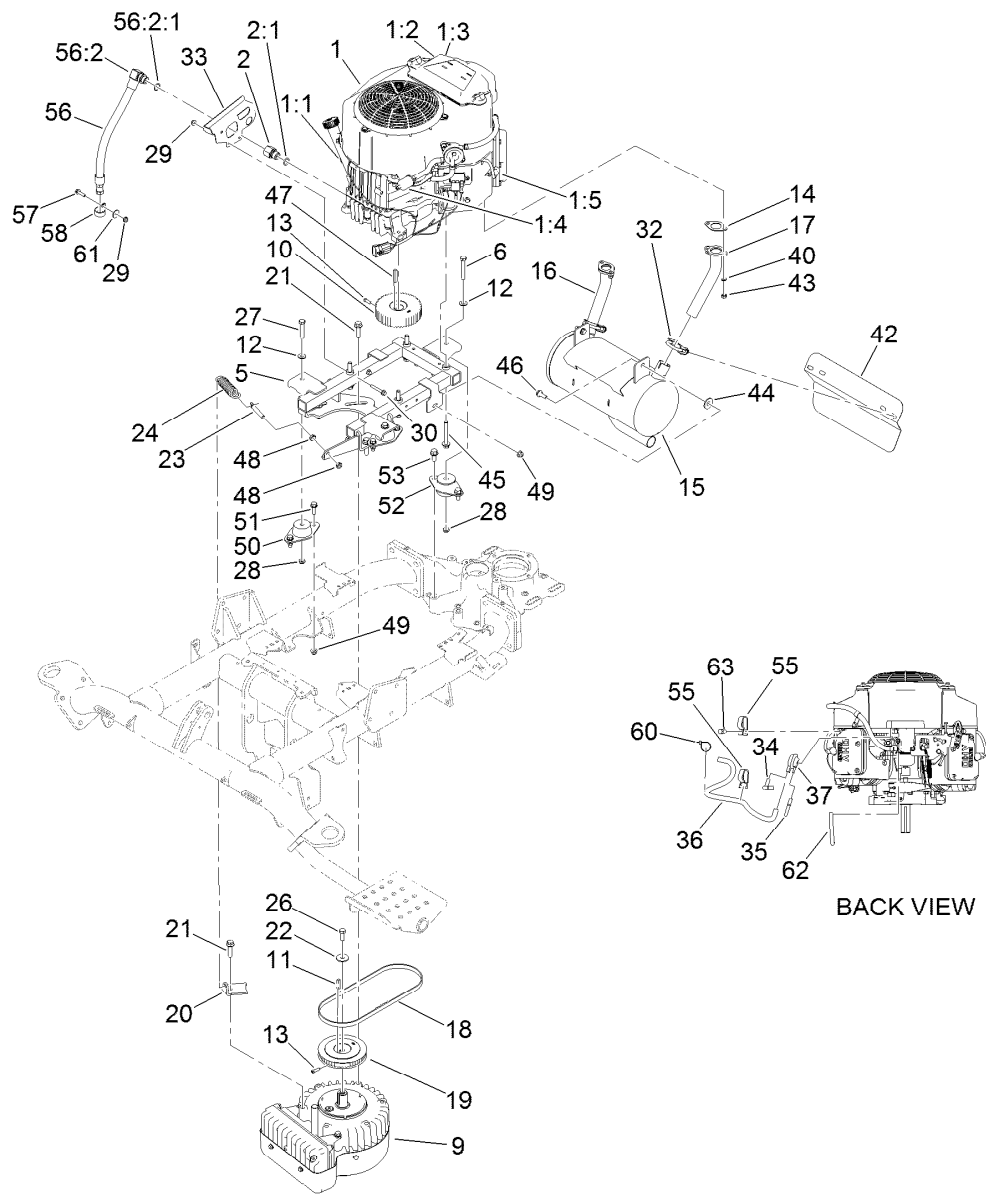

Engine Assembly (continued)

● Not serviced separately

■ Obtain parts from www.kawpower.com