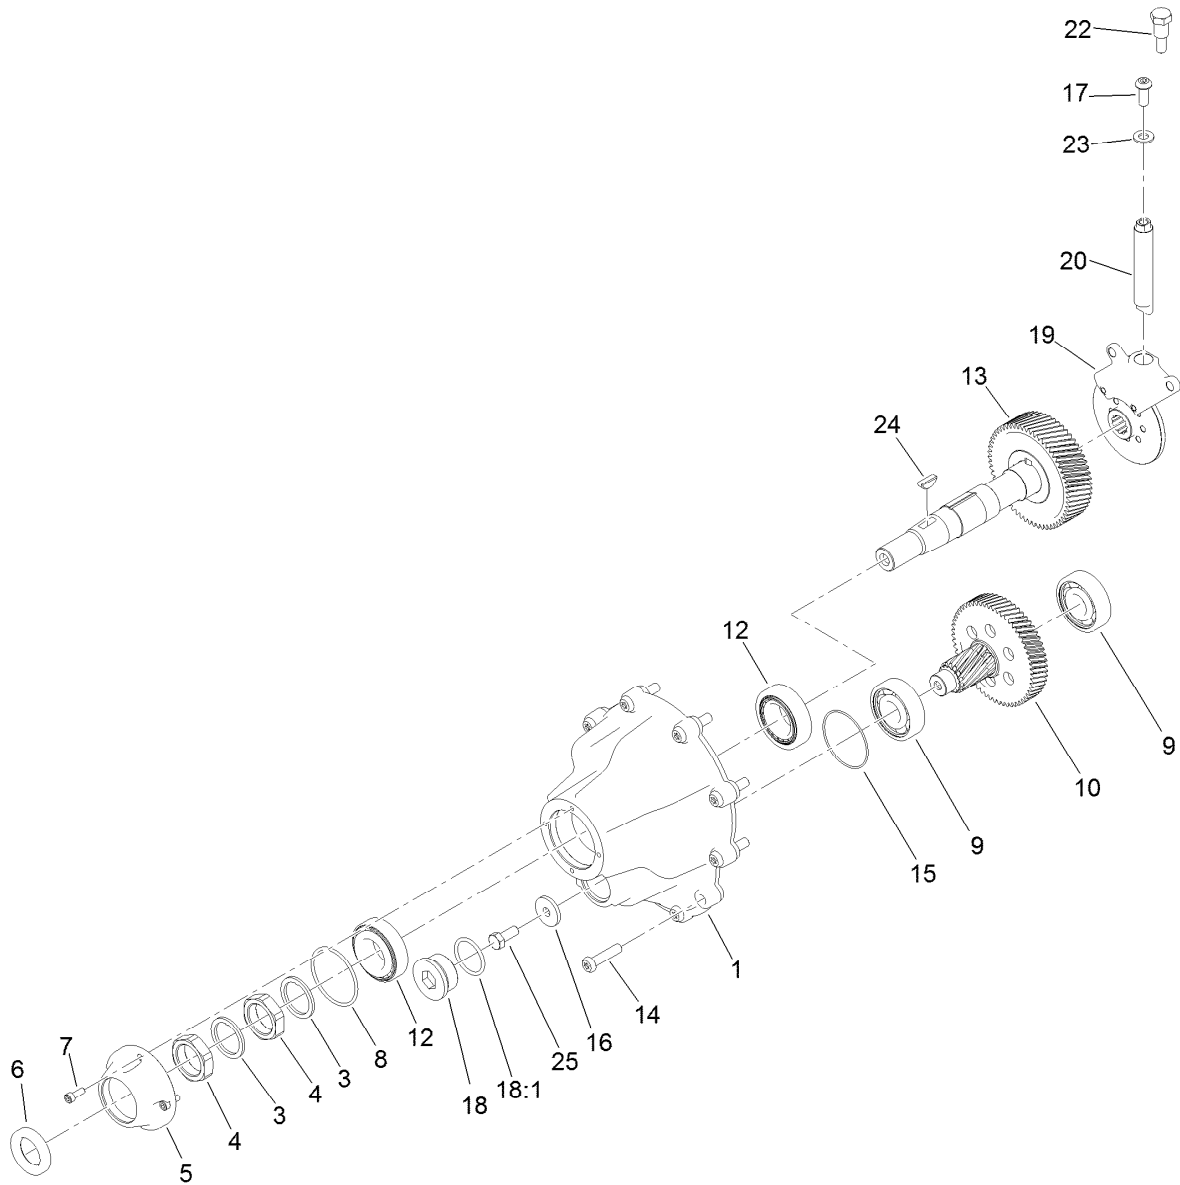

Gearbox Assembly No. 127-1529

<i>Ref.</i>	<i>Part Number</i>	<i>Qty.</i>	<i>Description</i>	<i>Ref.</i>	<i>Part Number</i>	<i>Qty.</i>	<i>Description</i>
1	127-1559	1	Cover-Motor, Axle	15	121-9273	1	O-Ring
3	121-5235	2	Washer-Special	16	132-9927	1	Washer-Flat
4	121-9263	2	Nut-Jam	17	3274-96	1	Screw-HSBH
5	127-1561	1	Cover-Nose, Axle	18	105-3921	1	Fitting-Plug
6	137-7857	1	Seal-Shaft	18:1	237-146	1	O-Ring
7	112-5181	4	Screw -HSH	19	132-9974	1	Brake ASM
8	108-9919	1	O-Ring	20	121-9247	1	Shaft-Brake
9	121-9266	2	Bearing-Ball	22	121-9250	1	Pin-Lever, Stop
10	132-9978	1	Countershaft Gear ASM	23	120-9683	1	Washer-Plain
12	121-9256	2	Bearing-Taper	24	132-9904	1	Key-Woodruff #91
13	132-9841	1	Shaft ASM	25	137-7767	1	Screw-HH
14	127-1519	10	Screw-BHCS