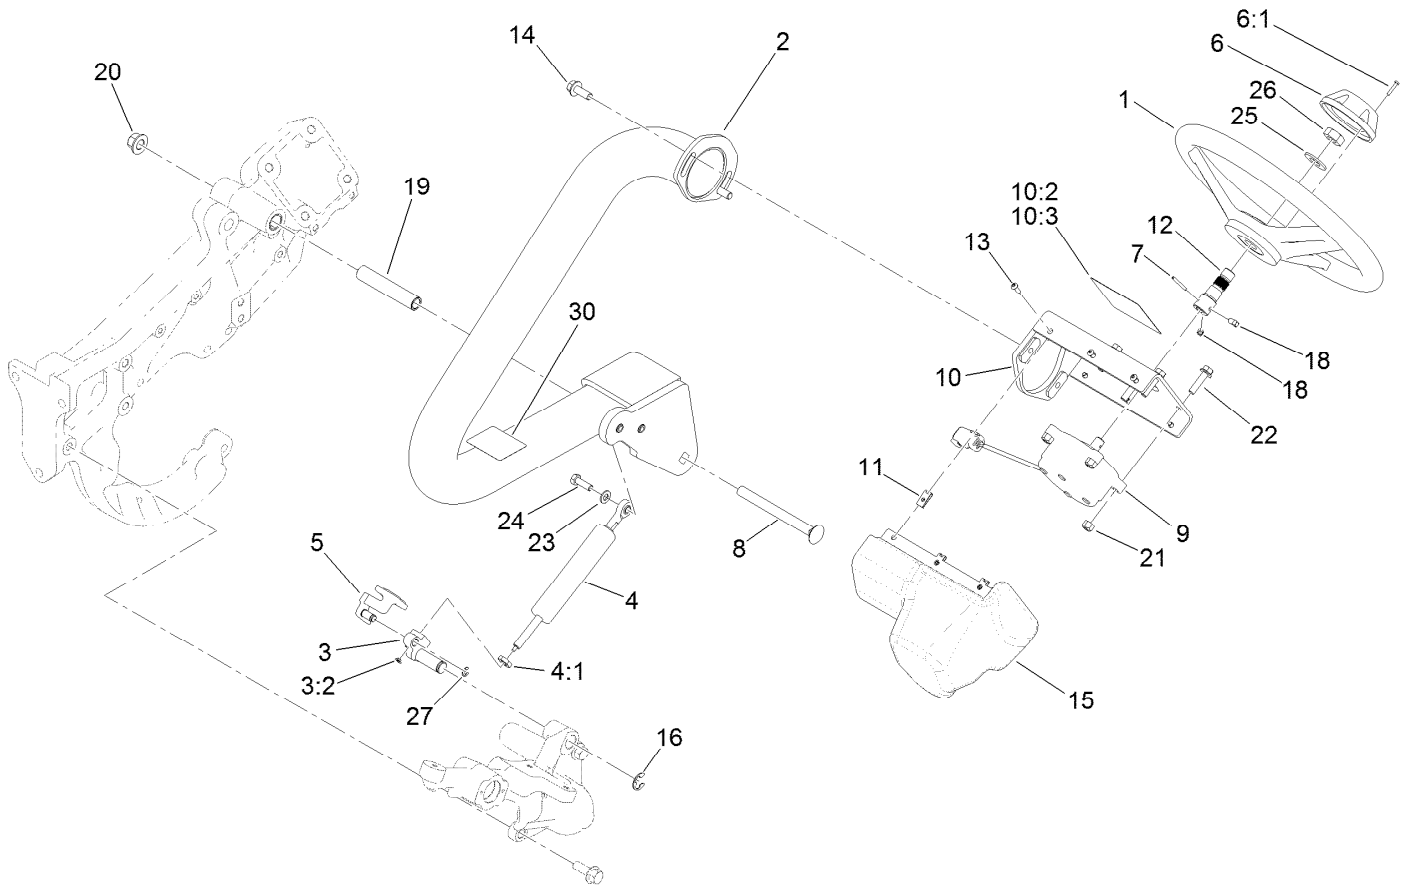

Steering Assembly

Ref.	Part Number	Qty.	Description	Ref.	Part Number	Qty.	Description
1	145-0051	1	Steering Wheel	12	136-4262	1	Shaft-Adapter, Steering
2	145-0093-01	1	Arm-Steering	13	3274-39	6	Screw-HSBH
3	133-9030	1	Pivot Lever ASM	14	3234-42	2	Screw-HHF
3:2	133-8995	1	Bushing	15	119-9300	1	Cover-Valve, Steering
4	133-9036	1	Cylinder-Gas	16	32120-19	1	E-Ring
4:1	112-8617	1	Nut-Hex	18	126-3824	2	Screw-Set, SQH
5	138-6456	1	Lever (Mach)	19	117-9002	1	Spacer
6	68-5140	1	Cap-Wheel, Steering	20	99-5107	1	Nut-HF Nylock
6:1	32144-21	1	Screw	21	3296-29	4	Nut-Lock, NI
7	933156	1	Pin-Roll	22	119-4036	4	Screw-HHF
8	140-7029	1	Screw-CARR	23	3256-23	1	Washer-Plain
9	132-9935	1	Steering Unit	24	322-5	1	Screw-HH
10	137-8092	1	Steering Mount ASM	25	3256-27	1	Washer-Flat
10:2	139-8320	1	Decal-Danger	26	3296-33	1	Nut-Lock, NI
10:3	139-8321	1	Decal-Danger, CE	27	701197	1	E-Ring
11	3290-277	6	Nut-Speed	30	119-9346	1	Decal-Arm, Steering