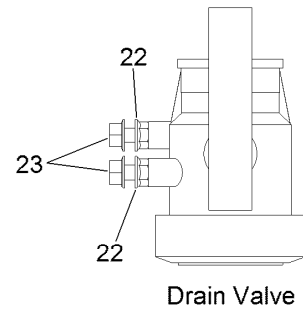

**Count on it.**

**Parts Catalog**

**Covered Boom Kit**

**Multi Pro® Turf Sprayer with Truss-Style Boom**

Model No. 41602—Serial No. 316000001 and Up

2015 And Newer  
4 Nozzle Center Boom

Drain Valve

2015 AND Older  
3 Nozzle Center Boom

## Covered Boom Assembly

Ref.	Part Number	Qty.	Description	Ref.	Part Number	Qty.	Description
1	119-5035	2	Cover-Boom, Wing	9	133-2857	1	Support-Mount, Drain
2	119-4991	2	Bracket-Center Boom	10	3230-3	2	Screw-CARR
3	94-2413	20	Nut-U	11	104-8300	2	Nut-HF, NI
4	120-0621	1	Cover ASM	14	121-5066	2	Plate-Boom Mount
4:1	119-5034	1	Cover-Boom, Center	15	131-3703	4	Mount-Covered Boom
4:2	119-5005	1	Cover-Rubber	16	119-5005	1	Cover-Rubber
4:3	119-5006	1	Plate-Reinforcement	17	119-5006	1	Plate-Reinforcement
4:4	114439	11	Rivet-Blind	18	114439	30	Rivet-Blind
4:5	3269-26	11	Washer-Plain	19	3269-26	30	Washer-Plain
5	3234-36	20	Screw-HHF	20	132-4305	1	Cover-Boom, 12 Nozzle
6	120-0629	20	Plate-Washer	21	132-4306	1	Plate-Reinforcement
7	104-8301	16	Nut-HF, NI	22	32128-26	2	Nut-HF
8	110-5050	16	Screw-HHF	23	3234-29	2	Screw-HHF