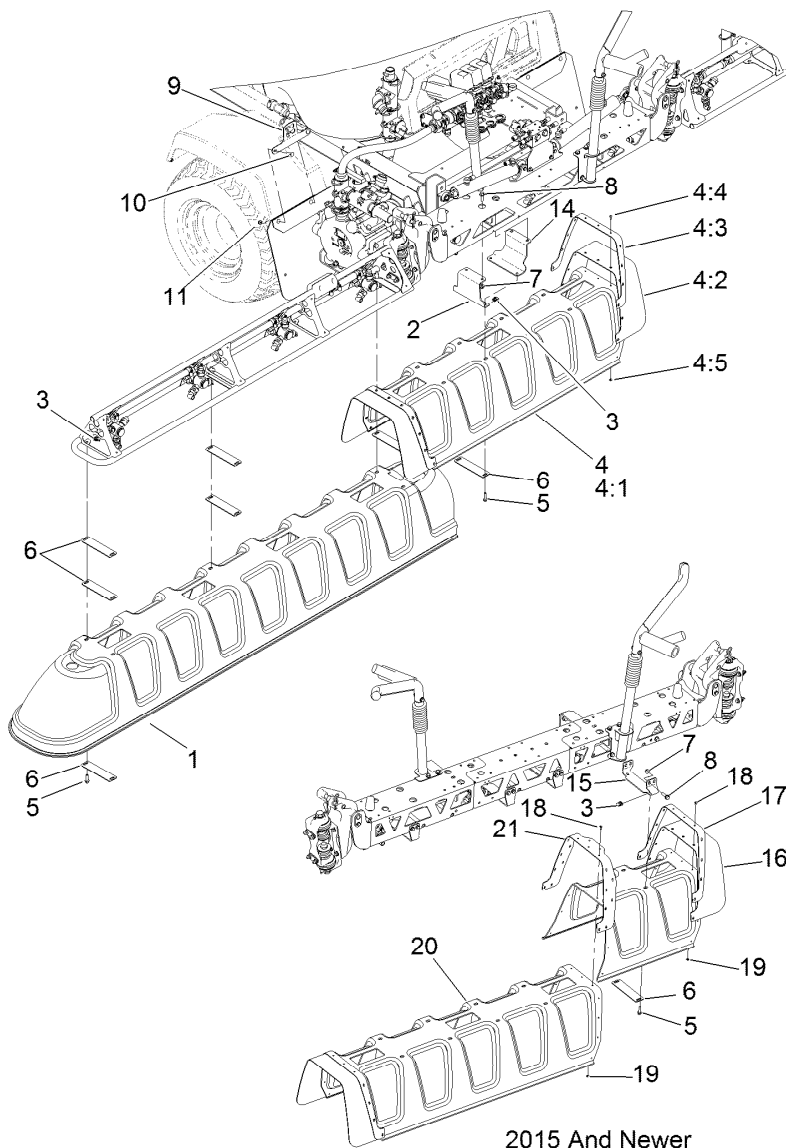

**Count on it.**

**Parts Catalog**

**Covered Boom Kit**

**Multi Pro® Turf Sprayer with Truss-Style Boom**

Model No. 41602—Serial No. 316000001 and Up

2015 And Newer  
4 Nozzle Center Boom

Drain Valve

2015 AND Older  
3 Nozzle Center Boom

## Covered Boom Assembly

Ref.	Part Number	Qty.	Description	Ref.	Part Number	Qty.	Description
1	119-5035	2	Cover-Boom, Wing	9	133-2857	1	Support-Mount, Drain
2	119-4991	2	Bracket-Center Boom	10	3230-3	2	Screw-CARR
3	94-2413	20	Nut-U	11	104-8300	2	Nut-HF, NI
4	120-0621	1	Cover ASM	14	121-5066	2	Plate-Boom Mount
4:1	119-5034	1	Cover-Boom, Center	15	131-3703	4	Mount-Covered Boom
4:2	119-5005	1	Cover-Rubber	16	119-5005	1	Cover-Rubber
4:3	119-5006	1	Plate-Reinforcement	17	119-5006	1	Plate-Reinforcement
4:4	114439	11	Rivet-Blind	18	114439	30	Rivet-Blind
4:5	3269-26	11	Washer-Plain	19	3269-26	30	Washer-Plain
5	3234-36	20	Screw-HHF	20	132-4305	1	Cover-Boom, 12 Nozzle
6	120-0629	20	Plate-Washer	21	132-4306	1	Plate-Reinforcement
7	104-8301	16	Nut-HF, NI	22	32128-26	2	Nut-HF
8	110-5050	16	Screw-HHF	23	3234-29	2	Screw-HHF