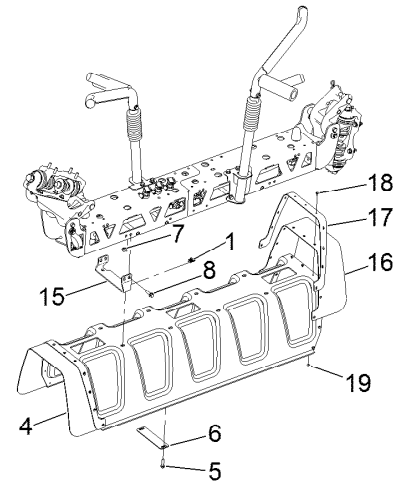

**Count on it.**

**Parts Catalog**

**Covered Boom Kit**

**Multi Pro® Turf Sprayer with Truss-Style Boom**

Model No. 41602—Serial No. 316000001 and Up

2015 And Newer  
4 Nozzle Center Boom

Drain Valve

2015 AND Older  
3 Nozzle Center Boom

## Covered Boom Assembly

Ref.	Part Number	Qty.	Description	Ref.	Part Number	Qty.	Description
1	119-5035	2	Cover-Boom, Wing	9	133-2857	1	Support-Mount, Drain
2	119-4991	2	Bracket-Center Boom	10	3230-3	2	Screw-CARR
3	94-2413	20	Nut-U	11	104-8300	2	Nut-HF, NI
4	120-0621	1	Cover ASM	14	121-5066	2	Plate-Boom Mount
4:1	119-5034	1	Cover-Boom, Center	15	131-3703	4	Mount-Covered Boom
4:2	119-5005	1	Cover-Rubber	16	119-5005	1	Cover-Rubber
4:3	119-5006	1	Plate-Reinforcement	17	119-5006	1	Plate-Reinforcement
4:4	114439	11	Rivet-Blind	18	114439	30	Rivet-Blind
4:5	3269-26	11	Washer-Plain	19	3269-26	30	Washer-Plain
5	3234-36	20	Screw-HHF	20	132-4305	1	Cover-Boom, 12 Nozzle
6	120-0629	20	Plate-Washer	21	132-4306	1	Plate-Reinforcement
7	104-8301	16	Nut-HF, NI	22	32128-26	2	Nut-HF
8	110-5050	16	Screw-HHF	23	3234-29	2	Screw-HHF