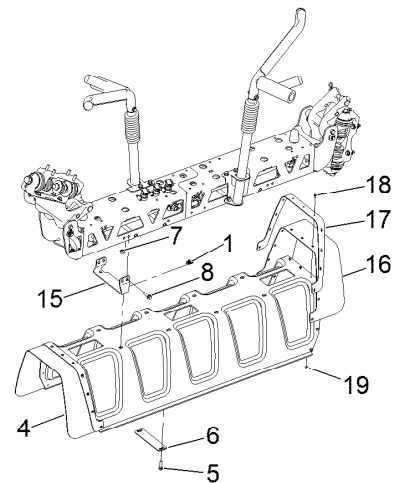

Count on it.

Parts Catalog

Covered Boom Kit

Multi Pro® Turf Sprayer with Truss-Style Boom

Model No. 41602—Serial No. 317000001 and Up

2015 And Newer
4 Nozzle Center Boom

2015 AND Older
3 Nozzle Center Boom

Covered Boom Assembly

| Ref. | Part Number | Qty. | Description | Ref. | Part Number | Qty. | Description |
|------|-------------|------|---------------------|------|-------------|------|-----------------------|
| 1 | 119-5035 | 2 | Cover-Boom, Wing | 9 | 133-2857 | 1 | Support-Mount, Drain |
| 2 | 119-4991 | 2 | Bracket-Center Boom | 10 | 3230-3 | 2 | Screw-CARR |
| 3 | 94-2413 | 20 | Nut-U | 11 | 104-8300 | 2 | Nut-HF, NI |
| 4 | 120-0621 | 1 | Cover ASM | 14 | 121-5066 | 2 | Plate-Boom Mount |
| 4:1 | 119-5034 | 1 | Cover-Boom, Center | 15 | 131-3703 | 4 | Mount-Covered Boom |
| 4:2 | 119-5005 | 1 | Cover-Rubber | 16 | 119-5005 | 1 | Cover-Rubber |
| 4:3 | 119-5006 | 1 | Plate-Reinforcement | 17 | 119-5006 | 1 | Plate-Reinforcement |
| 4:4 | 114439 | 11 | Rivet-Blind | 18 | 114439 | 30 | Rivet-Blind |
| 4:5 | 3269-26 | 11 | Washer-Plain | 19 | 3269-26 | 30 | Washer-Plain |
| 5 | 3234-36 | 20 | Screw-HHF | 20 | 132-4305 | 1 | Cover-Boom, 12 Nozzle |
| 6 | 120-0629 | 20 | Plate-Washer | 21 | 132-4306 | 1 | Plate-Reinforcement |
| 7 | 104-8301 | 16 | Nut-HF, NI | 22 | 32128-26 | 2 | Nut-HF |
| 8 | 110-5050 | 16 | Screw-HHF | 23 | 3234-29 | 2 | Screw-HHF |