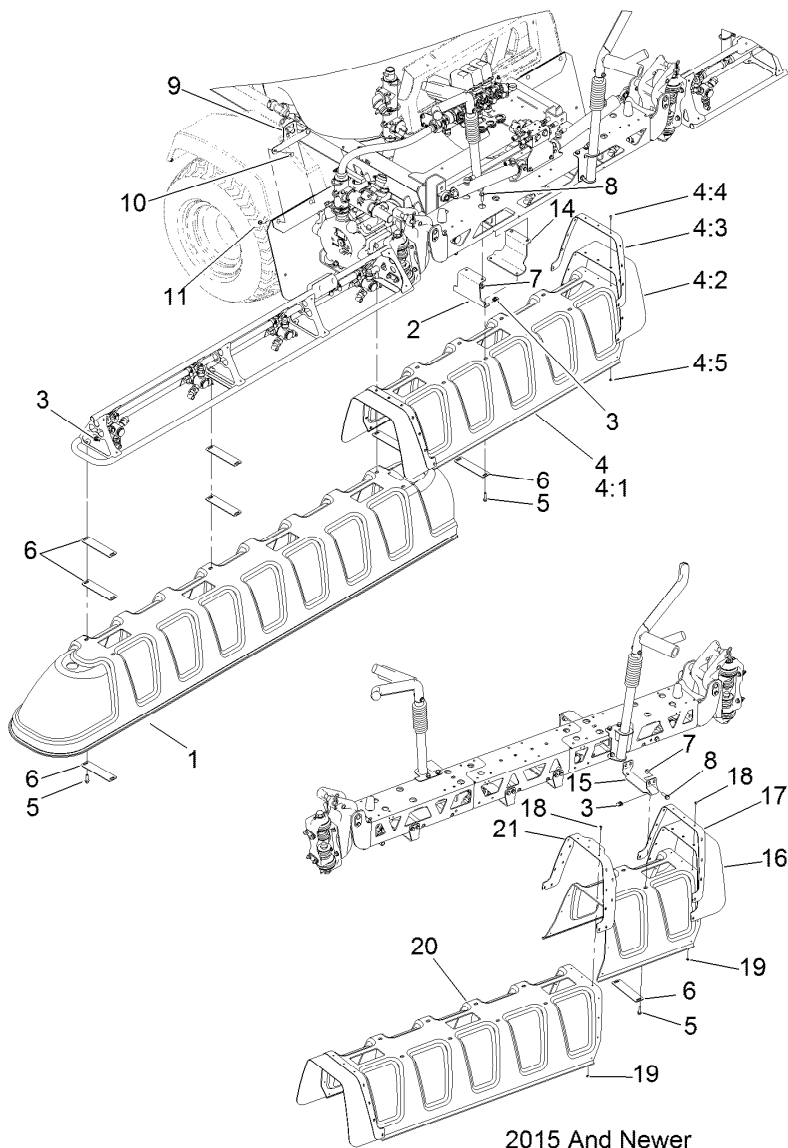

Count on it.

Parts Catalog

Covered Boom Kit

Multi Pro® Turf Sprayer with Truss-Style Boom

Model No. 41602—Serial No. 317000001 and Up

2015 And Newer
4 Nozzle Center Boom

2015 AND Older
3 Nozzle Center Boom

Covered Boom Assembly

| Ref. | Part Number | Qty. | Description | Ref. | Part Number | Qty. | Description |
|------|-------------|------|---------------------|------|-------------|------|-----------------------|
| 1 | 119-5035 | 2 | Cover-Boom, Wing | 9 | 133-2857 | 1 | Support-Mount, Drain |
| 2 | 119-4991 | 2 | Bracket-Center Boom | 10 | 3230-3 | 2 | Screw-CARR |
| 3 | 94-2413 | 20 | Nut-U | 11 | 104-8300 | 2 | Nut-HF, NI |
| 4 | 120-0621 | 1 | Cover ASM | 14 | 121-5066 | 2 | Plate-Boom Mount |
| 4:1 | 119-5034 | 1 | Cover-Boom, Center | 15 | 131-3703 | 4 | Mount-Covered Boom |
| 4:2 | 119-5005 | 1 | Cover-Rubber | 16 | 119-5005 | 1 | Cover-Rubber |
| 4:3 | 119-5006 | 1 | Plate-Reinforcement | 17 | 119-5006 | 1 | Plate-Reinforcement |
| 4:4 | 114439 | 11 | Rivet-Blind | 18 | 114439 | 30 | Rivet-Blind |
| 4:5 | 3269-26 | 11 | Washer-Plain | 19 | 3269-26 | 30 | Washer-Plain |
| 5 | 3234-36 | 20 | Screw-HHF | 20 | 132-4305 | 1 | Cover-Boom, 12 Nozzle |
| 6 | 120-0629 | 20 | Plate-Washer | 21 | 132-4306 | 1 | Plate-Reinforcement |
| 7 | 104-8301 | 16 | Nut-HF, NI | 22 | 32128-26 | 2 | Nut-HF |
| 8 | 110-5050 | 16 | Screw-HHF | 23 | 3234-29 | 2 | Screw-HHF |