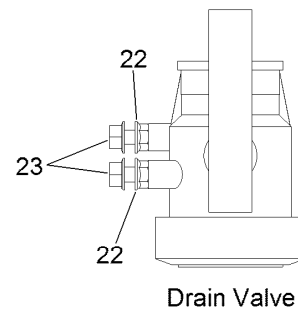

Count on it.

Parts Catalog

Covered Boom Kit

Multi Pro® Turf Sprayer with Truss-Style Boom

Model No. 41602—Serial No. 317000001 and Up

2015 And Newer
4 Nozzle Center Boom

2015 AND Older
3 Nozzle Center Boom

Covered Boom Assembly

| Ref. | Part Number | Qty. | Description | Ref. | Part Number | Qty. | Description |
|------|-------------|------|---------------------|------|-------------|------|-----------------------|
| 1 | 119-5035 | 2 | Cover-Boom, Wing | 9 | 133-2857 | 1 | Support-Mount, Drain |
| 2 | 119-4991 | 2 | Bracket-Center Boom | 10 | 3230-3 | 2 | Screw-CARR |
| 3 | 94-2413 | 20 | Nut-U | 11 | 104-8300 | 2 | Nut-HF, NI |
| 4 | 120-0621 | 1 | Cover ASM | 14 | 121-5066 | 2 | Plate-Boom Mount |
| 4:1 | 119-5034 | 1 | Cover-Boom, Center | 15 | 131-3703 | 4 | Mount-Covered Boom |
| 4:2 | 119-5005 | 1 | Cover-Rubber | 16 | 119-5005 | 1 | Cover-Rubber |
| 4:3 | 119-5006 | 1 | Plate-Reinforcement | 17 | 119-5006 | 1 | Plate-Reinforcement |
| 4:4 | 114439 | 11 | Rivet-Blind | 18 | 114439 | 30 | Rivet-Blind |
| 4:5 | 3269-26 | 11 | Washer-Plain | 19 | 3269-26 | 30 | Washer-Plain |
| 5 | 3234-36 | 20 | Screw-HHF | 20 | 132-4305 | 1 | Cover-Boom, 12 Nozzle |
| 6 | 120-0629 | 20 | Plate-Washer | 21 | 132-4306 | 1 | Plate-Reinforcement |
| 7 | 104-8301 | 16 | Nut-HF, NI | 22 | 32128-26 | 2 | Nut-HF |
| 8 | 110-5050 | 16 | Screw-HHF | 23 | 3234-29 | 2 | Screw-HHF |