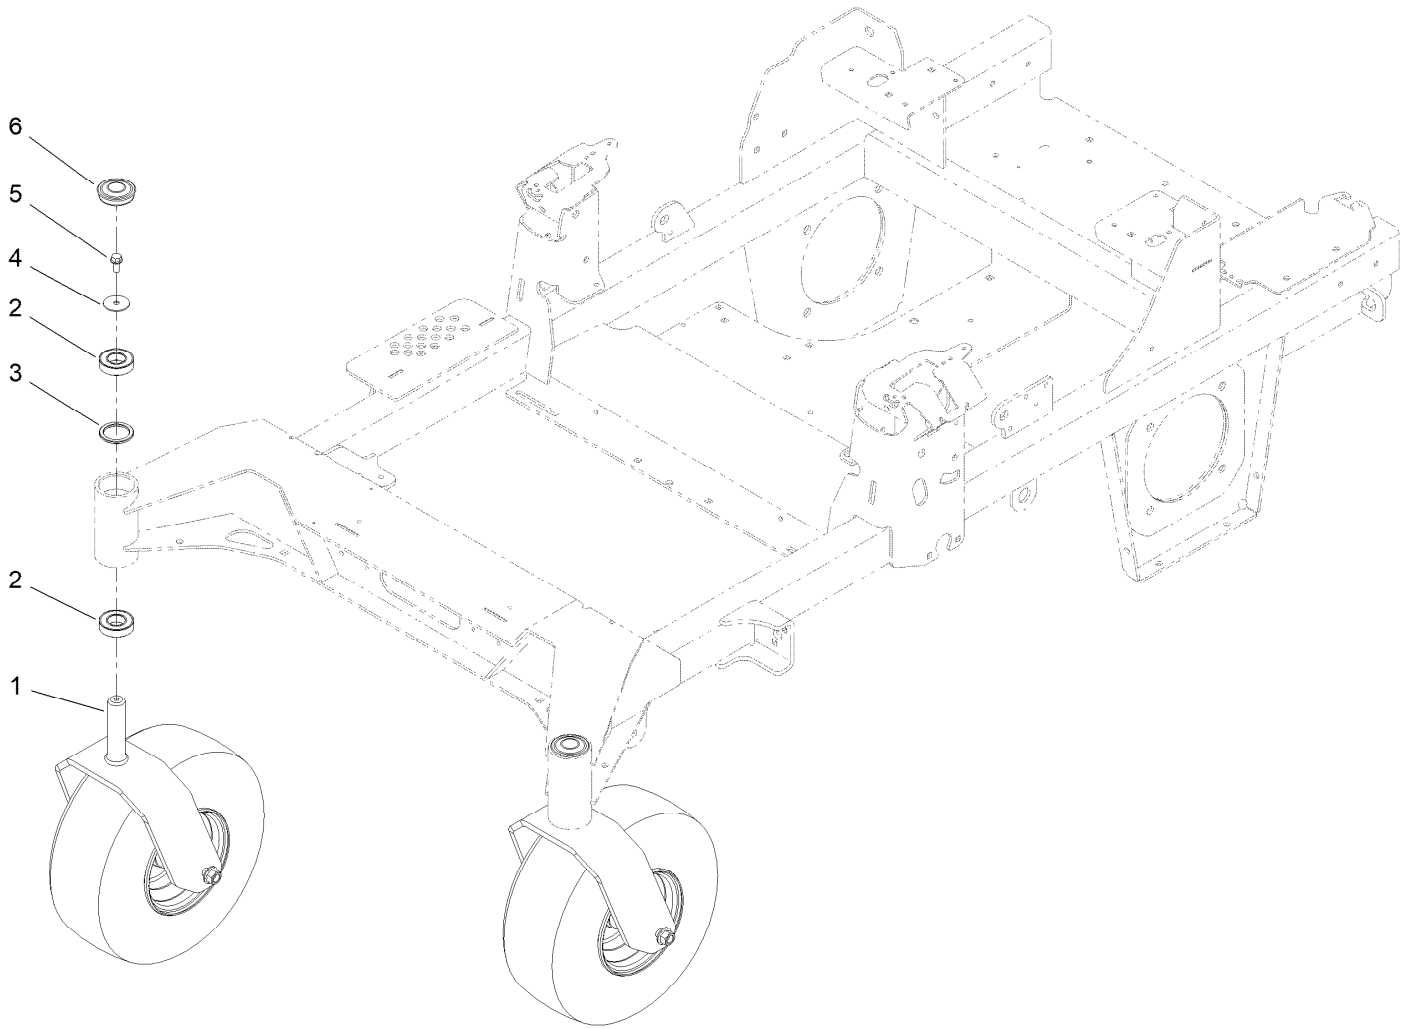

Caster Wheel Assembly

Caster Wheel Assembly (continued)

<i>Ref.</i>	<i>Part Number</i>	<i>Qty.</i>	<i>Description</i>	<i>Ref.</i>	<i>Part Number</i>	<i>Qty.</i>	<i>Description</i>
1		2	Front Caster W/ Fork ASM ●	4	3256-68	2	Washer-Flat
2	109-3678	4	Bearing-Ball	5	100-1668	2	Screw-HHF
3	145-3660	2	Spacer-Bearing	6	144-0375	2	Cap-Grease

● Not serviced separately