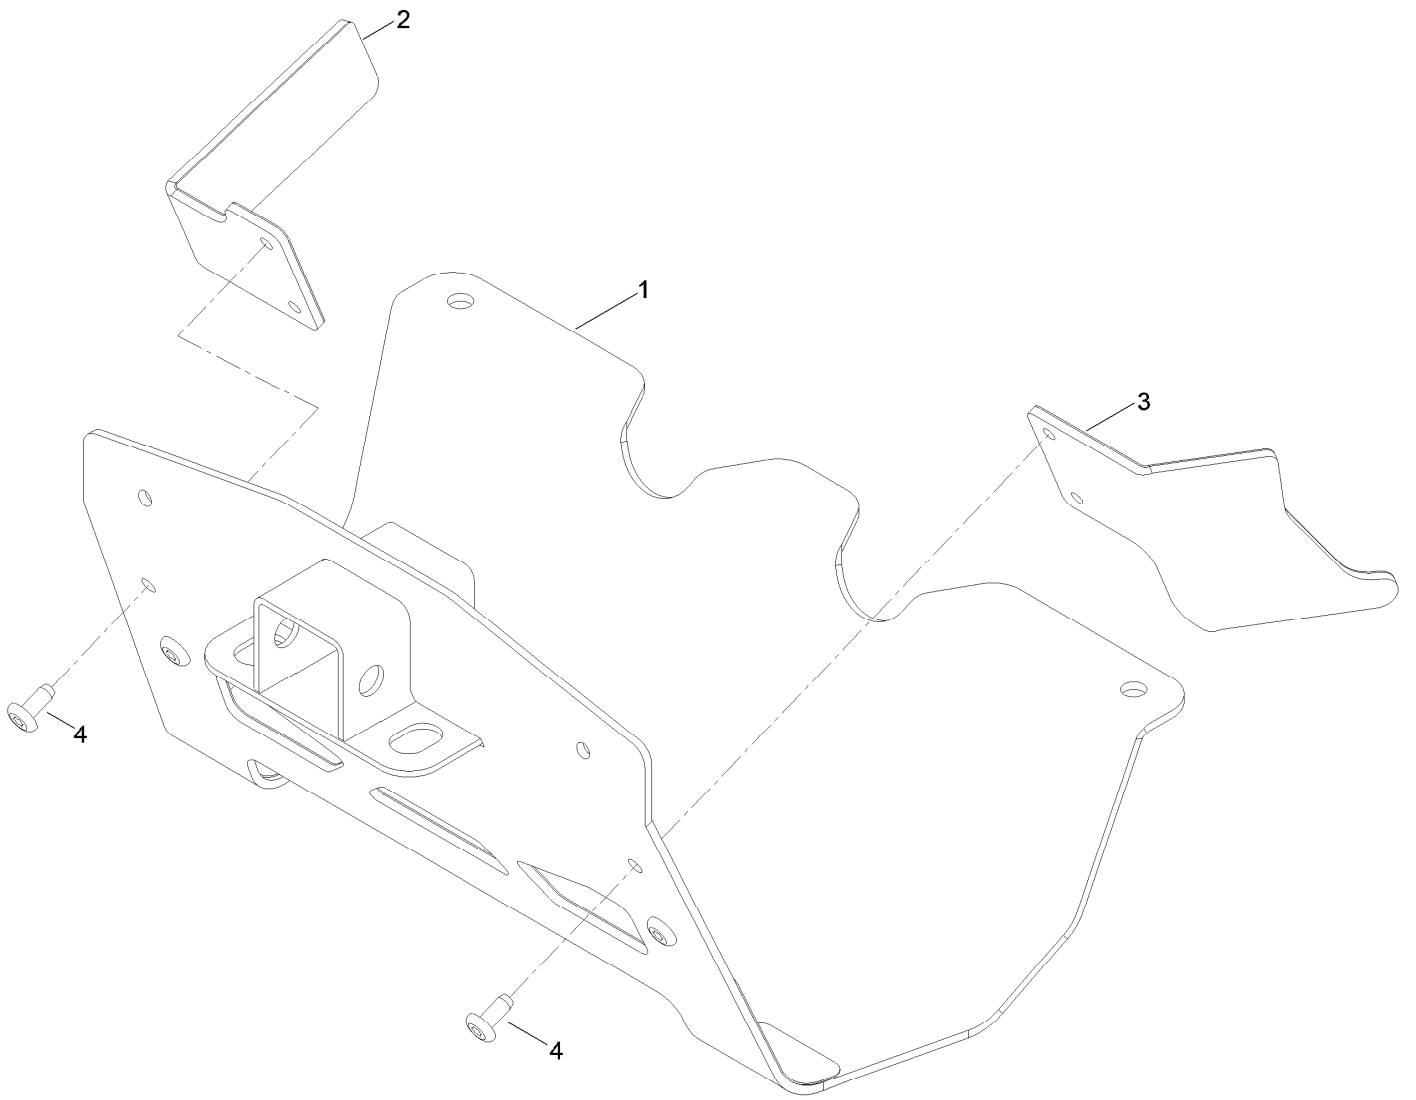

Throttle Cable and Guard Assembly (continued)

<i>Ref.</i>	<i>Part Number</i>	<i>Qty.</i>	<i>Description</i>	<i>Ref.</i>	<i>Part Number</i>	<i>Qty.</i>	<i>Description</i>
1		1	Muffler Guard ASM ■	39:2	133-8062	1	Decal-Spark Arrestor ●
2	147-6259	1	Rear Guard ASM	41	138-9753	6	Screw
2:2	106-5517	2	Decal-Warning	44	139-6734	1	Cable-Control, Throttle
2:3	147-7364	1	Decal-Hitch ●	45	1-603175	1	Knob-Ball
3	144-6551-01	1	Console-RH	46	105-8278	1	Decal
4	145-1287-01	1	Console-LH	48	87-6620	4	Screw-Tph Thd Form
6	140-4867	1	RH Cover ASM	49	126-9939	1	Decal-Fill, Fuel
6:2	99-8936	1	Decal-Control, Motion	50	140-7987	1	Decal-4000 Series, RH
7	140-4866	1	LH Cover ASM	51	140-7979	1	Side Pod, LH
7:2	99-8936	1	Decal-Control, Motion	52	140-7980	1	Side Pod, RH
11	1-807513	2	Bolt-CARR	53	140-7968	1	Cup Holder
12	3296-2	2	Nut-Lock, NI	54	3230-18	4	Screw-CARR
24	3230-22	2	Screw-CARR	55	140-7996-03	1	Plate-Cover, LH Front
25	119-4041	16	Nut-HF	58	140-7998-03	1	Plate-Cover, RH Front
27	126-6267	4	Screw-TTH	60	130-8451	4	Rivet-Trifold
30	126-6268	6	Screw-TTH	61	120-7950	8	Screw-Torx
32	139-1149	1	Decal - 4000 Series, LH	62	140-8019	1	Cupholder-RH
37	145-6964-01	1	Guard-Rear, LH	64	1-643267	1	Indicator-LED, Red
38	140-1221-01	1	Guard-Rear, Top	66	144-2642	2	Rod-Support, Pod
39	145-7012	1	RH Rear Guard ASM	67	3296-59	4	Nut-Lock, NI

● Not illustrated

■ Not serviced separately

Muffler Guard Assembly