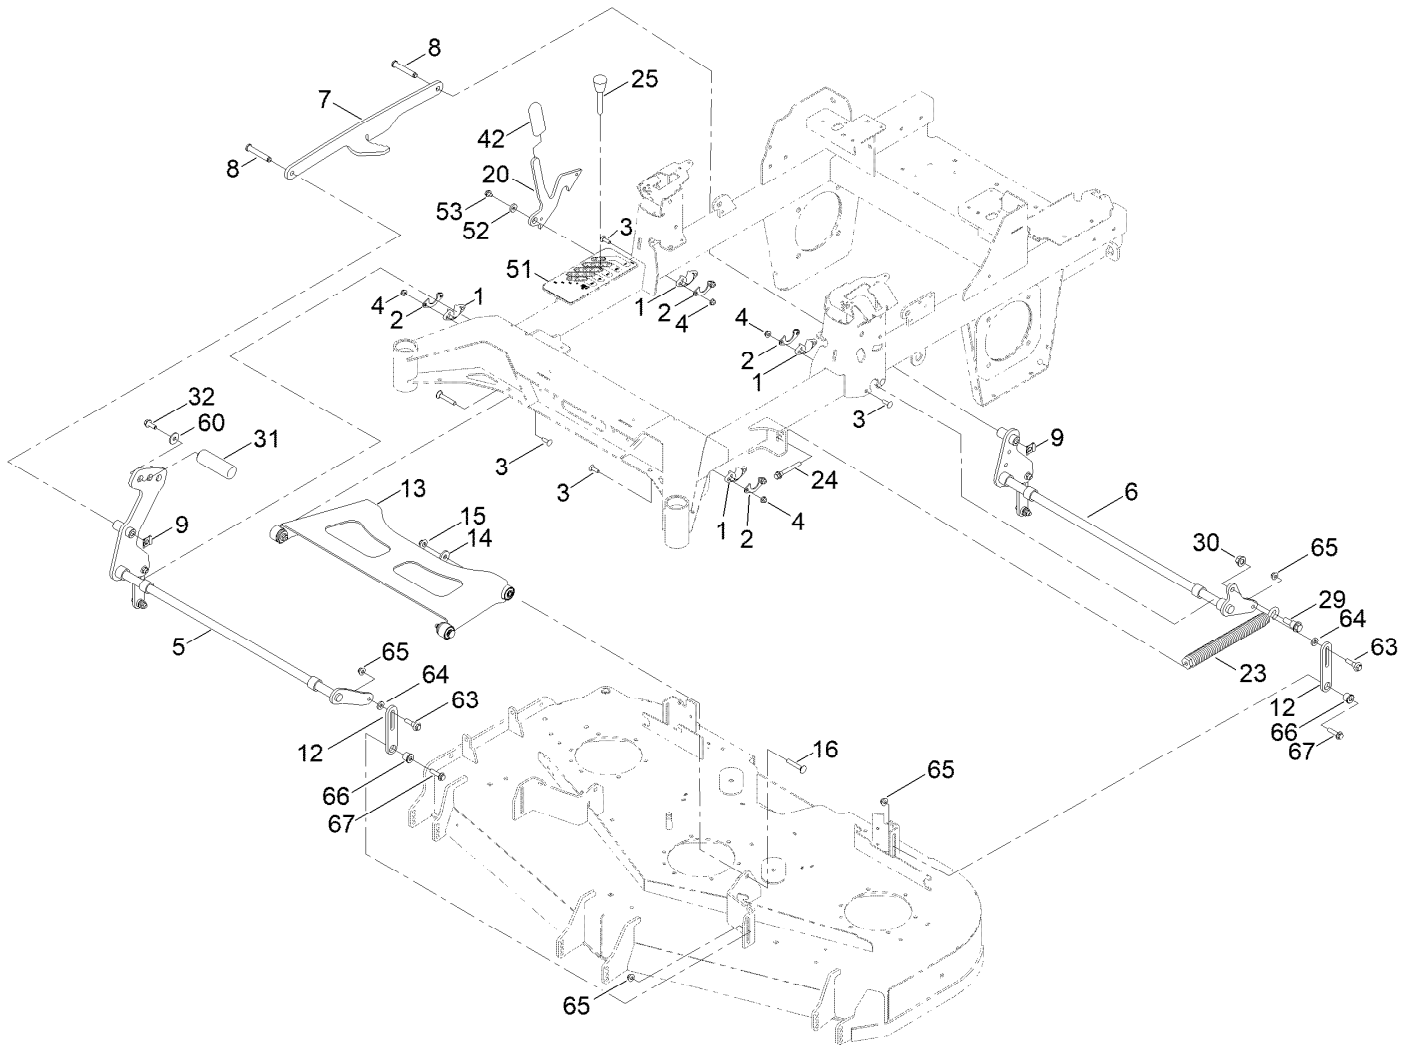

Deck Lift Assembly

Deck Lift Assembly (continued)

<i>Ref.</i>	<i>Part Number</i>	<i>Qty.</i>	<i>Description</i>	<i>Ref.</i>	<i>Part Number</i>	<i>Qty.</i>	<i>Description</i>
1	139-5872	4	Bearing-Flange	24	92-7674	1	Bolt-Shoulder
2	116-2887	4	Gusset-Lift, Deck	25	126-5401	1	Pin-HOC
3	3230-22	8	Screw-CARR	29	116-0780	1	Screw-Shoulder, HHF
4	119-4041	8	Nut-HF	30	139-1689	1	Nut-HF
5	139-8050-03	1	Front Deck Lift Shaft ASM	31	147-7949	1	Pedal-Foot Lift
6	140-4975-03	1	Shaft-Lift, Deck	32	3234-42	1	Screw-HHF
7	126-4639-03	1	Link-HOC	42	132-4749	1	Grip-Lever
8	126-9181	2	Pin-Clevis	51	139-6699	1	Decal-HOC
9	138-8491	2	Clip-Pin	52	104-7658	1	Spacer
12	161-9818-03	4	Link-Lift, Deck	53	9266934	1	Screw
13	161-6805	1	ASM-Deck Strut W/Bushings	60	2844	1	Washer
14	1-373034	2	Washer	63	130-0742	4	Bolt-Shoulder
15	109-6658	2	Nut-Flange, NI	64	43-0940	4	Spacer
16	3231-7	2	Screw-CARR	65	119-4042	8	Nut-HF, NI
20	145-8475-03	1	Plate-Transport Lock	66	161-9819	4	Bushing-Deck Lift
23	116-0886	1	Spring-Extension	67	3234-18	4	Screw-HHF