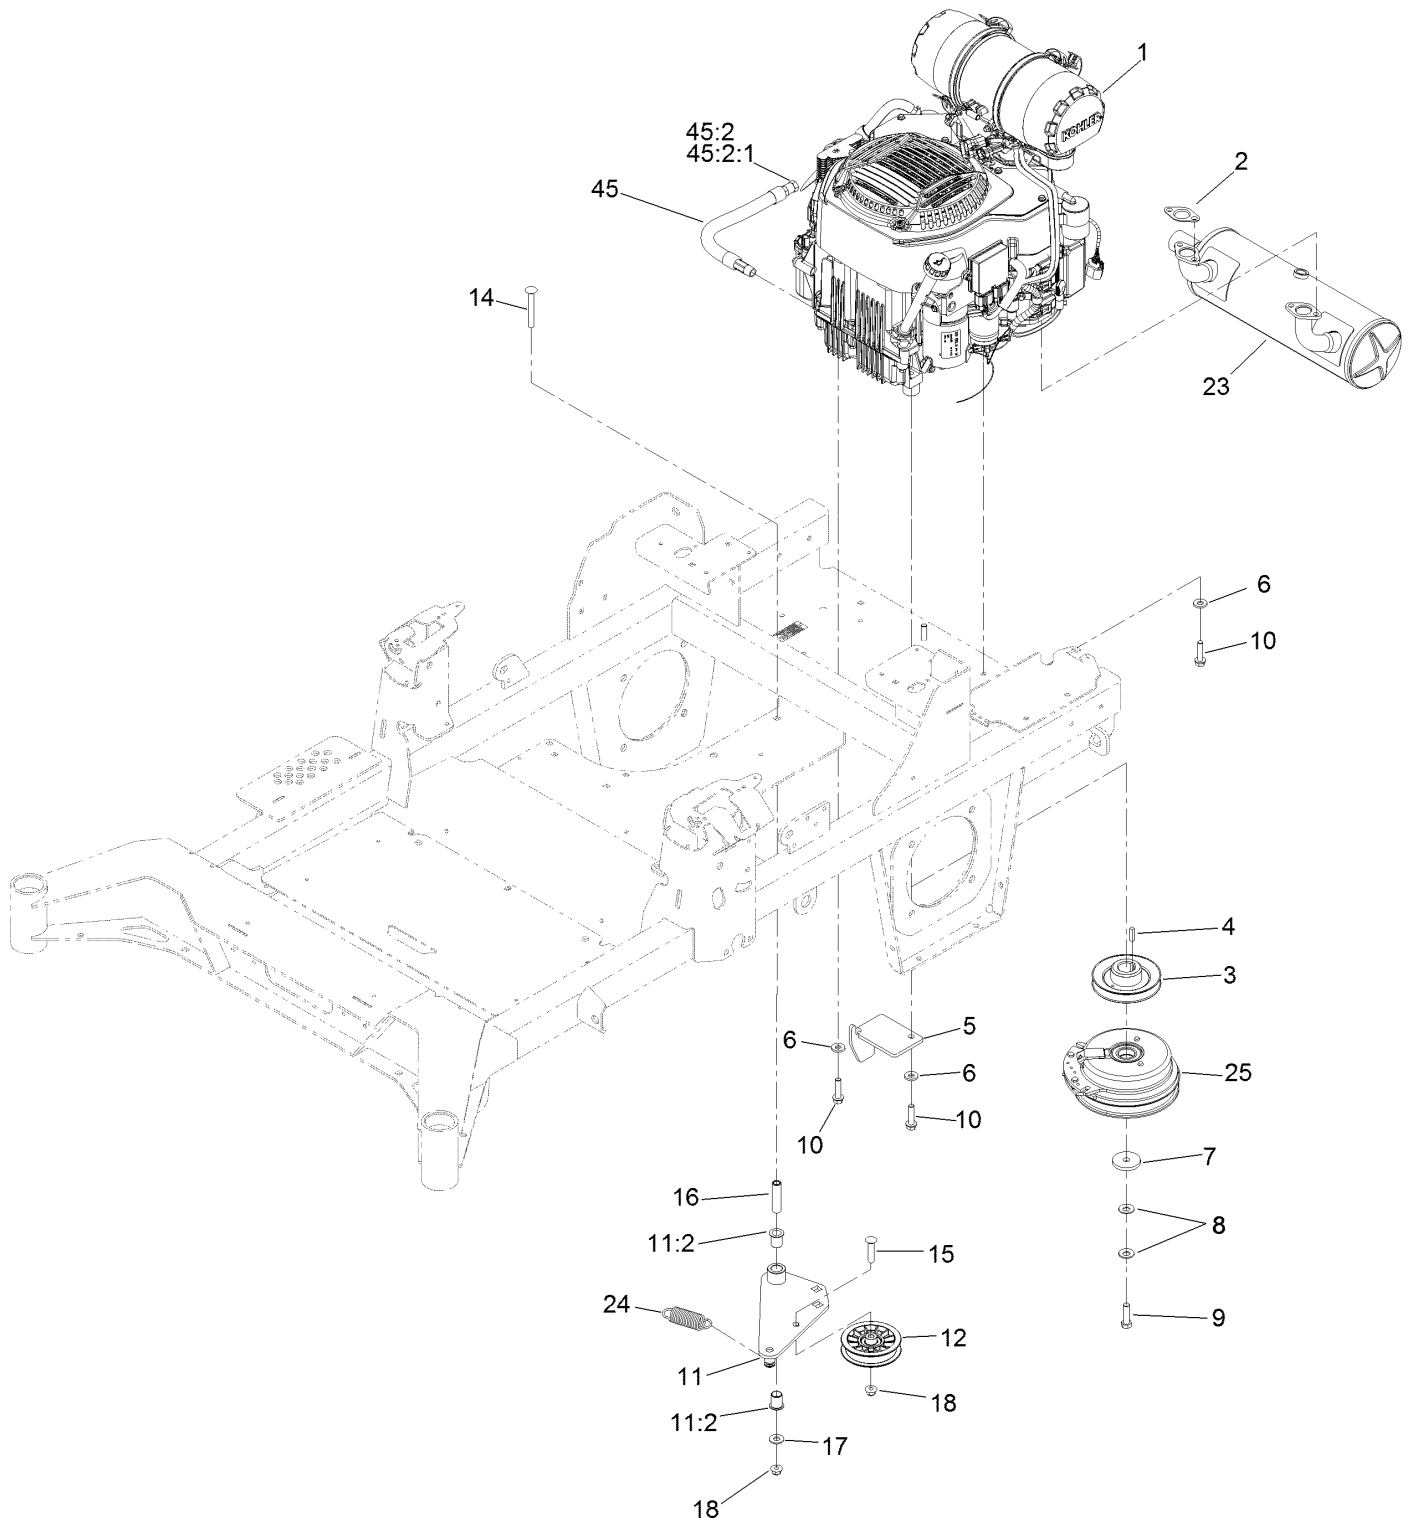

Engine, Clutch and Muffler Assembly

Engine, Clutch and Muffler Assembly (continued)

<i>Ref.</i>	<i>Part Number</i>	<i>Qty.</i>	<i>Description</i>	<i>Ref.</i>	<i>Part Number</i>	<i>Qty.</i>	<i>Description</i>
1		1	Engine-Kohler ■▲	12	140-4964	1	Pulley-Idler, Flat
2	110-6697	2	Gasket-Exhaust	14	3231-42	1	Screw-CARR
3	139-6702	1	Sheave, W/Hub	15	3231-29	1	Screw-CARR
4	1-807259	1	Key	16	139-6690	1	Bushing, Idler Pivot
5	140-1190	1	Anchor-Clutch	17	3256-4	1	Washer-Flat
6	98-5975	4	Washer-Belleville	18	119-4042	2	Nut-HF, NI
7	109-6919	1	Washer-Plain	23	140-7995	1	Muffler-Kohler EFI
8	1-603610	2	Washer-Spring	24	1-653331	1	Spring-Idler
9	109-9761	1	Screw-HH	25	116-1604	1	Clutch
10	32144-102	4	Screw-HWH	45	116-5316	1	Oil Drain Hose ASM
11	144-2671	1	Idler Arm ASM	45:2	353-508	1	Plug-HH ●
11:2	138-2573	2	Bushing-Flange	45:2:1	237-42	1	O-Ring

● Torque to 24-26 ft-lb
▲ Obtain parts from www.kawpower.com

■ Not serviced separately