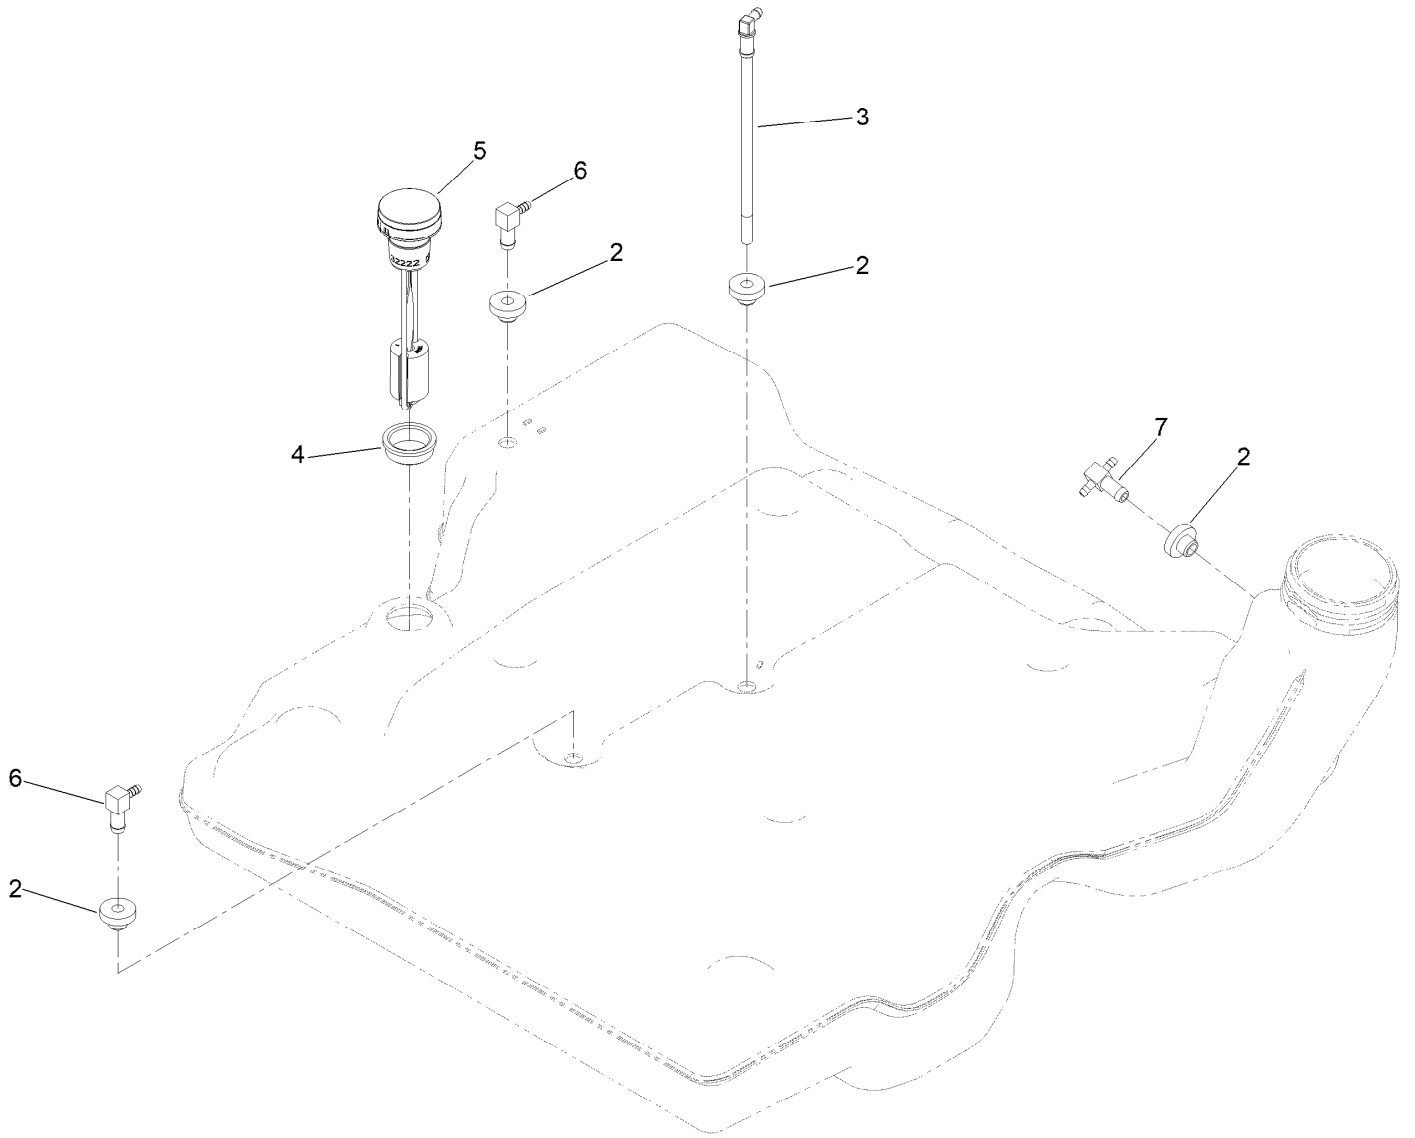

Fuel Tank Assembly No. 163-4138

Fuel Tank Assembly No. 163-4138 (continued)

<i>Ref.</i>	<i>Part Number</i>	<i>Qty.</i>	<i>Description</i>
2	46-6560	4	Bushing
3	161-6744	1	Fuel Pickup With Filter ASM
4	133-9269	1	Grommet-Fuel

<i>Ref.</i>	<i>Part Number</i>	<i>Qty.</i>	<i>Description</i>
5	139-8058	1	Gauge-Fuel
6	163-7304	2	Fitting-Elbow, 90
7	163-7303	1	Fitting-Tee