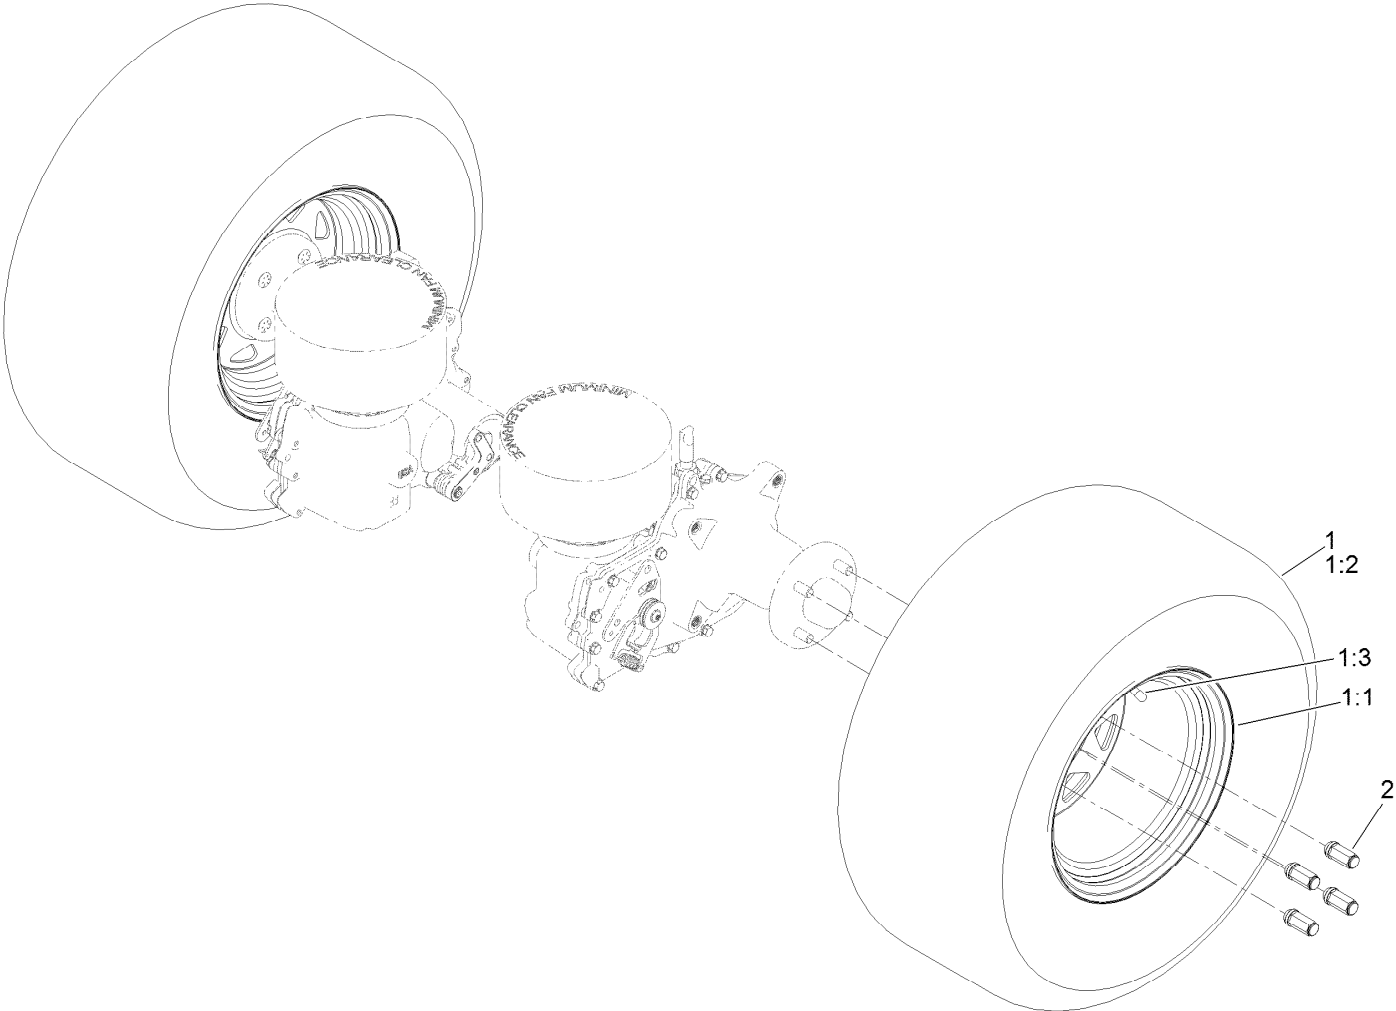

Rear Wheel Assembly