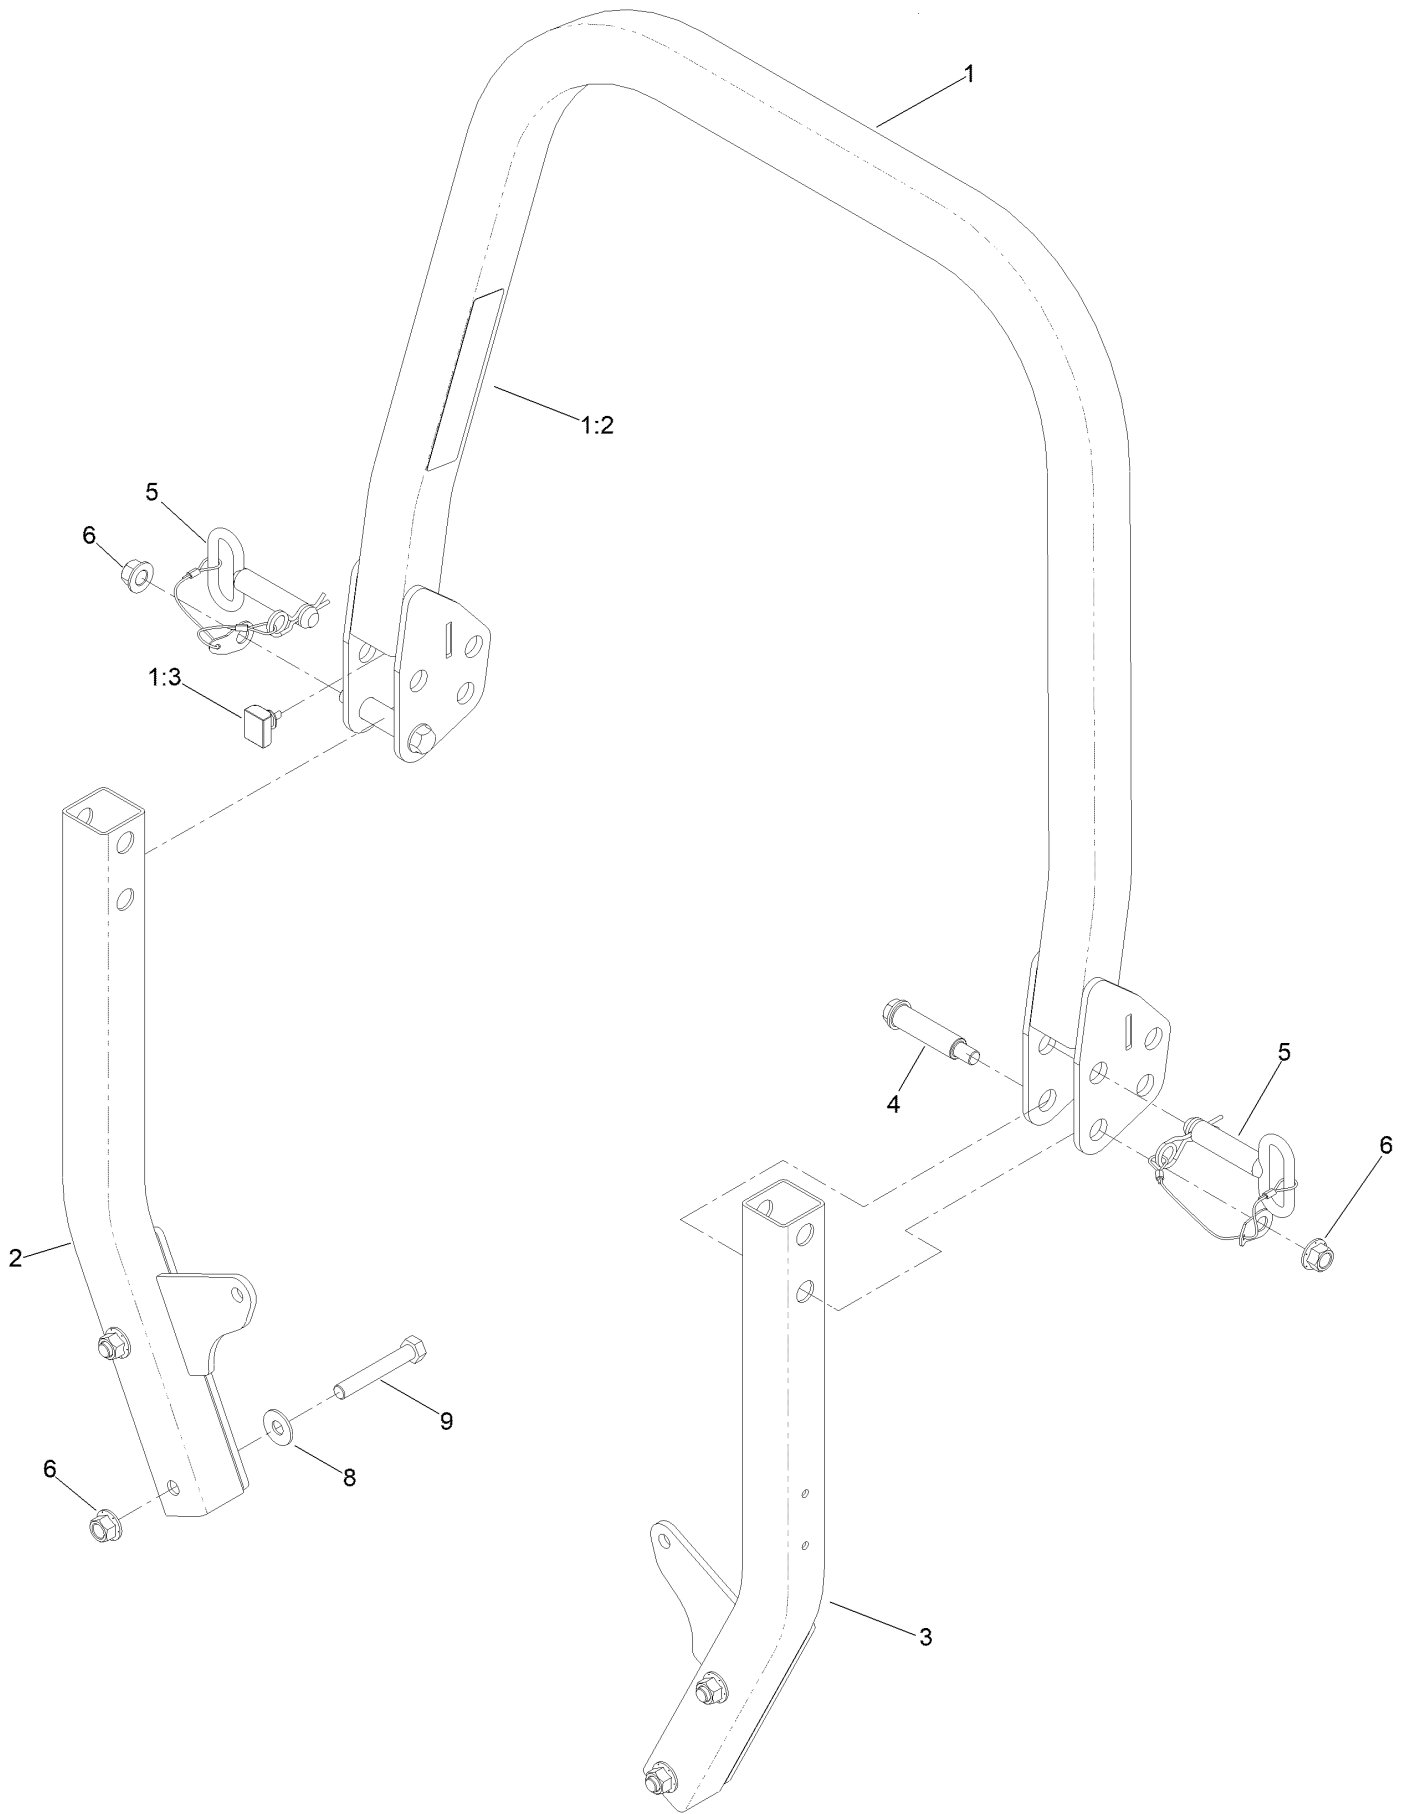

Frame Assembly (continued)

<i>Ref.</i>	<i>Part Number</i>	<i>Qty.</i>	<i>Description</i>	<i>Ref.</i>	<i>Part Number</i>	<i>Qty.</i>	<i>Description</i>
1	163-4125SP	1	Frame ASM-XI 60	14	3234-42	8	Screw-HHF
1:1		1	Frame ASM-XI 60 ●	15	131-8834	2	Bumper
1:1:2	126-4363	2	Decal-Warning	17	138-9753	6	Screw
1:1:3	144-2687	1	Decal, Belt Routing	25	140-4994-01	1	Bracket-Light
2	139-8063	1	ASM-ROPS	28	140-4997-01	1	Toeboard
12	139-6717-01	1	Plate-Hydro	30	3296-42	2	Nut-Lock, NI
13	109-6658	8	Nut-Flange, NI				

● Not serviced separately

Roll-Over Protection System Assembly No. 139-8063