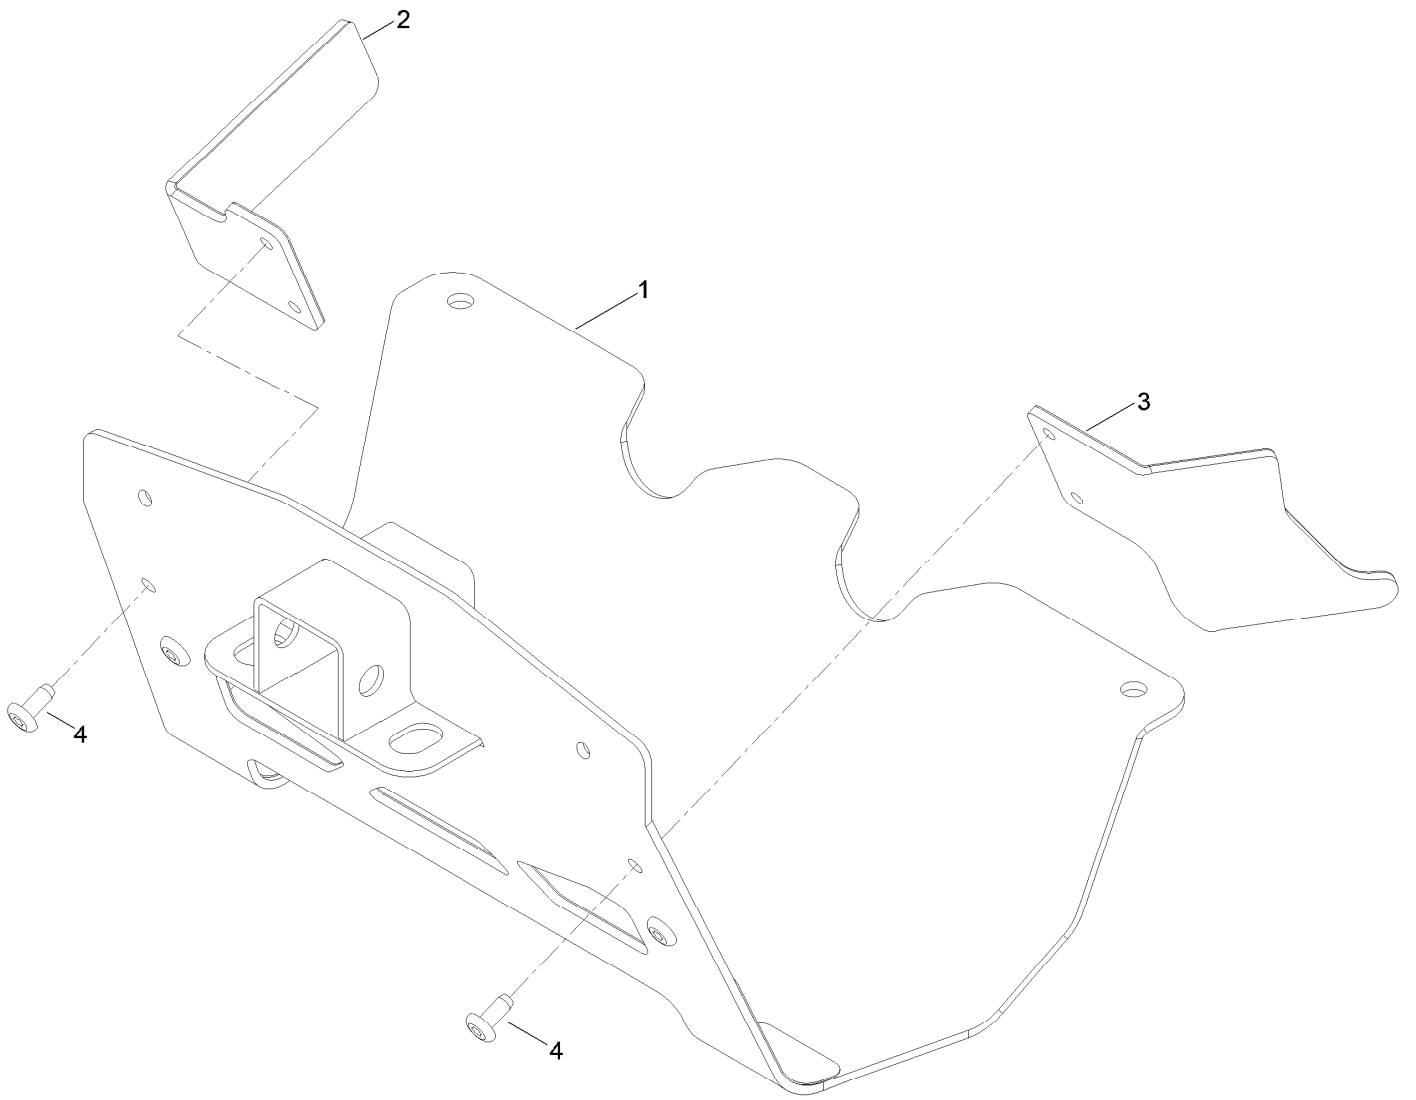

Throttle, Choke Cables and Guard Assembly (continued)

<i>Ref.</i>	<i>Part Number</i>	<i>Qty.</i>	<i>Description</i>	<i>Ref.</i>	<i>Part Number</i>	<i>Qty.</i>	<i>Description</i>
1		1	Muffler Guard ASM ■	41	138-9753	6	Screw
2	161-6769	1	Rear Guard ASM	43	144-2647	1	Cable-Choke Control
2:2	106-5517	2	Decal-Warning	44	110-5727	1	Throttle Control ASM
2:3	161-6763	1	Decal-Hitch	44:1	112-2334	1	Lever-Throttle
3	144-6551-01	1	Console-RH	44:2	110-5728	1	Cable-Throttle
4	145-1287-01	1	Console-LH	45	1-603175	1	Knob-Ball
6	140-4867	1	RH Cover ASM	46	105-8278	1	Decal
6:2	99-8936	1	Decal-Control, Motion	48	87-6620	4	Screw-Tph Thd Form
7	140-4866	1	LH Cover ASM	49	126-9939	1	Decal-Fill, Fuel
7:2	99-8936	1	Decal-Control, Motion	50	140-7987	1	Decal-4000 Series, RH
11	1-807513	2	Bolt-CARR	51	140-7979	1	Side Pod, LH
12	3296-2	2	Nut-Lock, NI	52	140-7980	1	Side Pod, RH
24	3230-22	2	Screw-CARR	53	140-7968	1	Cup Holder
25	119-4041	16	Nut-HF	54	3230-18	4	Screw-CARR
27	126-6267	4	Screw-TTH	55	140-7996-03	1	Plate-Cover, LH Front
30	126-6268	6	Screw-TTH	58	140-7998-03	1	Plate-Cover, RH Front
31	3220-3	1	Nut-HJ	60	130-8451	4	Rivet-Trifold
32	139-1149	1	Decal - 4000 Series, LH	61	120-7950	8	Screw-Torx
37	145-6964-01	1	Guard-Rear, LH	62	140-8019	1	Cupholder-RH
38	140-1221-01	1	Guard-Rear, Top	65	110-0824	1	R-Clamp
39	145-7012	1	RH Rear Guard ASM	66	144-2642	2	Rod-Support, Pod
39:2	133-8062	1	Decal-Spark Arrestor ●	67	3296-59	4	Nut-Lock, NI

● Not illustrated

■ Not serviced separately

Muffler Guard Assembly