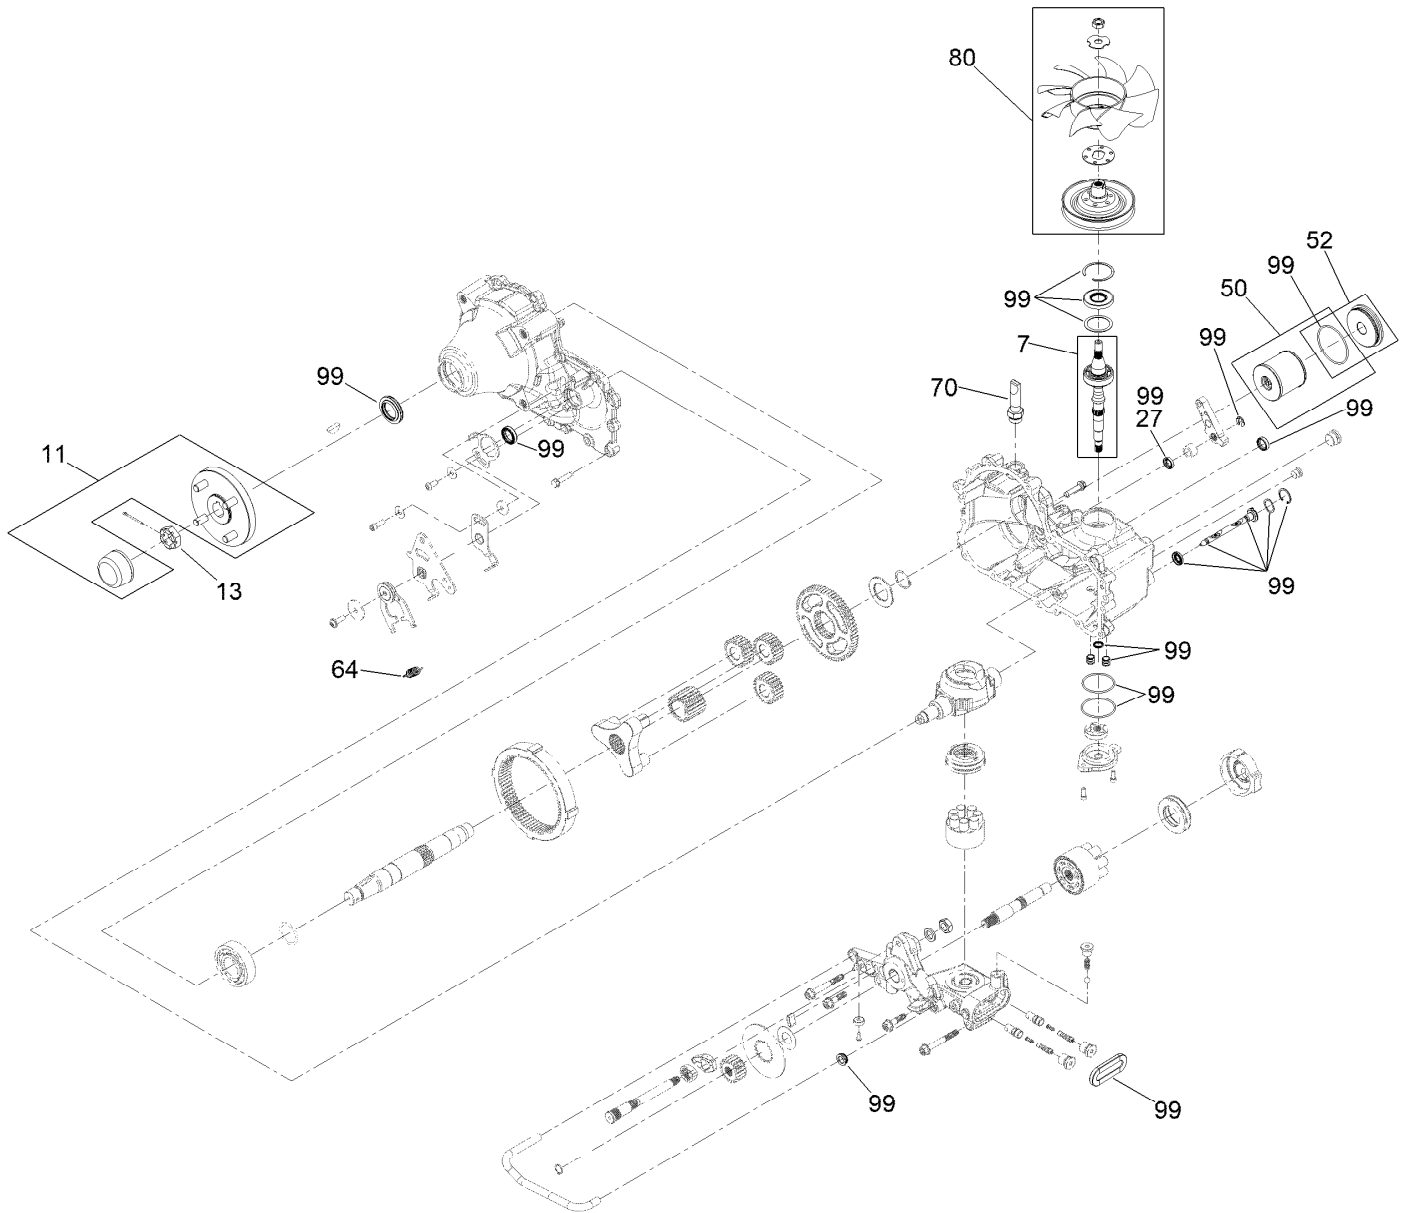

Hydro Assembly (continued)

<i>Ref.</i>	<i>Part Number</i>	<i>Qty.</i>	<i>Description</i>	<i>Ref.</i>	<i>Part Number</i>	<i>Qty.</i>	<i>Description</i>
1	138-6076	1	LH Transaxle ASM	5	3229-28	2	Screw-CARR
2	138-6077	1	RH Transaxle ASM	6	140-1225	1	ASM-Hose, Hydraulic
3	3234-38	8	Screw-HHF	15	104-7201	2	Nut-HF, NI
4	119-9908	1	Hydraulic Reservoir ASM	18	140-7994	1	Belt-V
4:1	109-3320	1	Cap-Reservoir, HYD				

RH Transaxle Assembly No. 138-6077