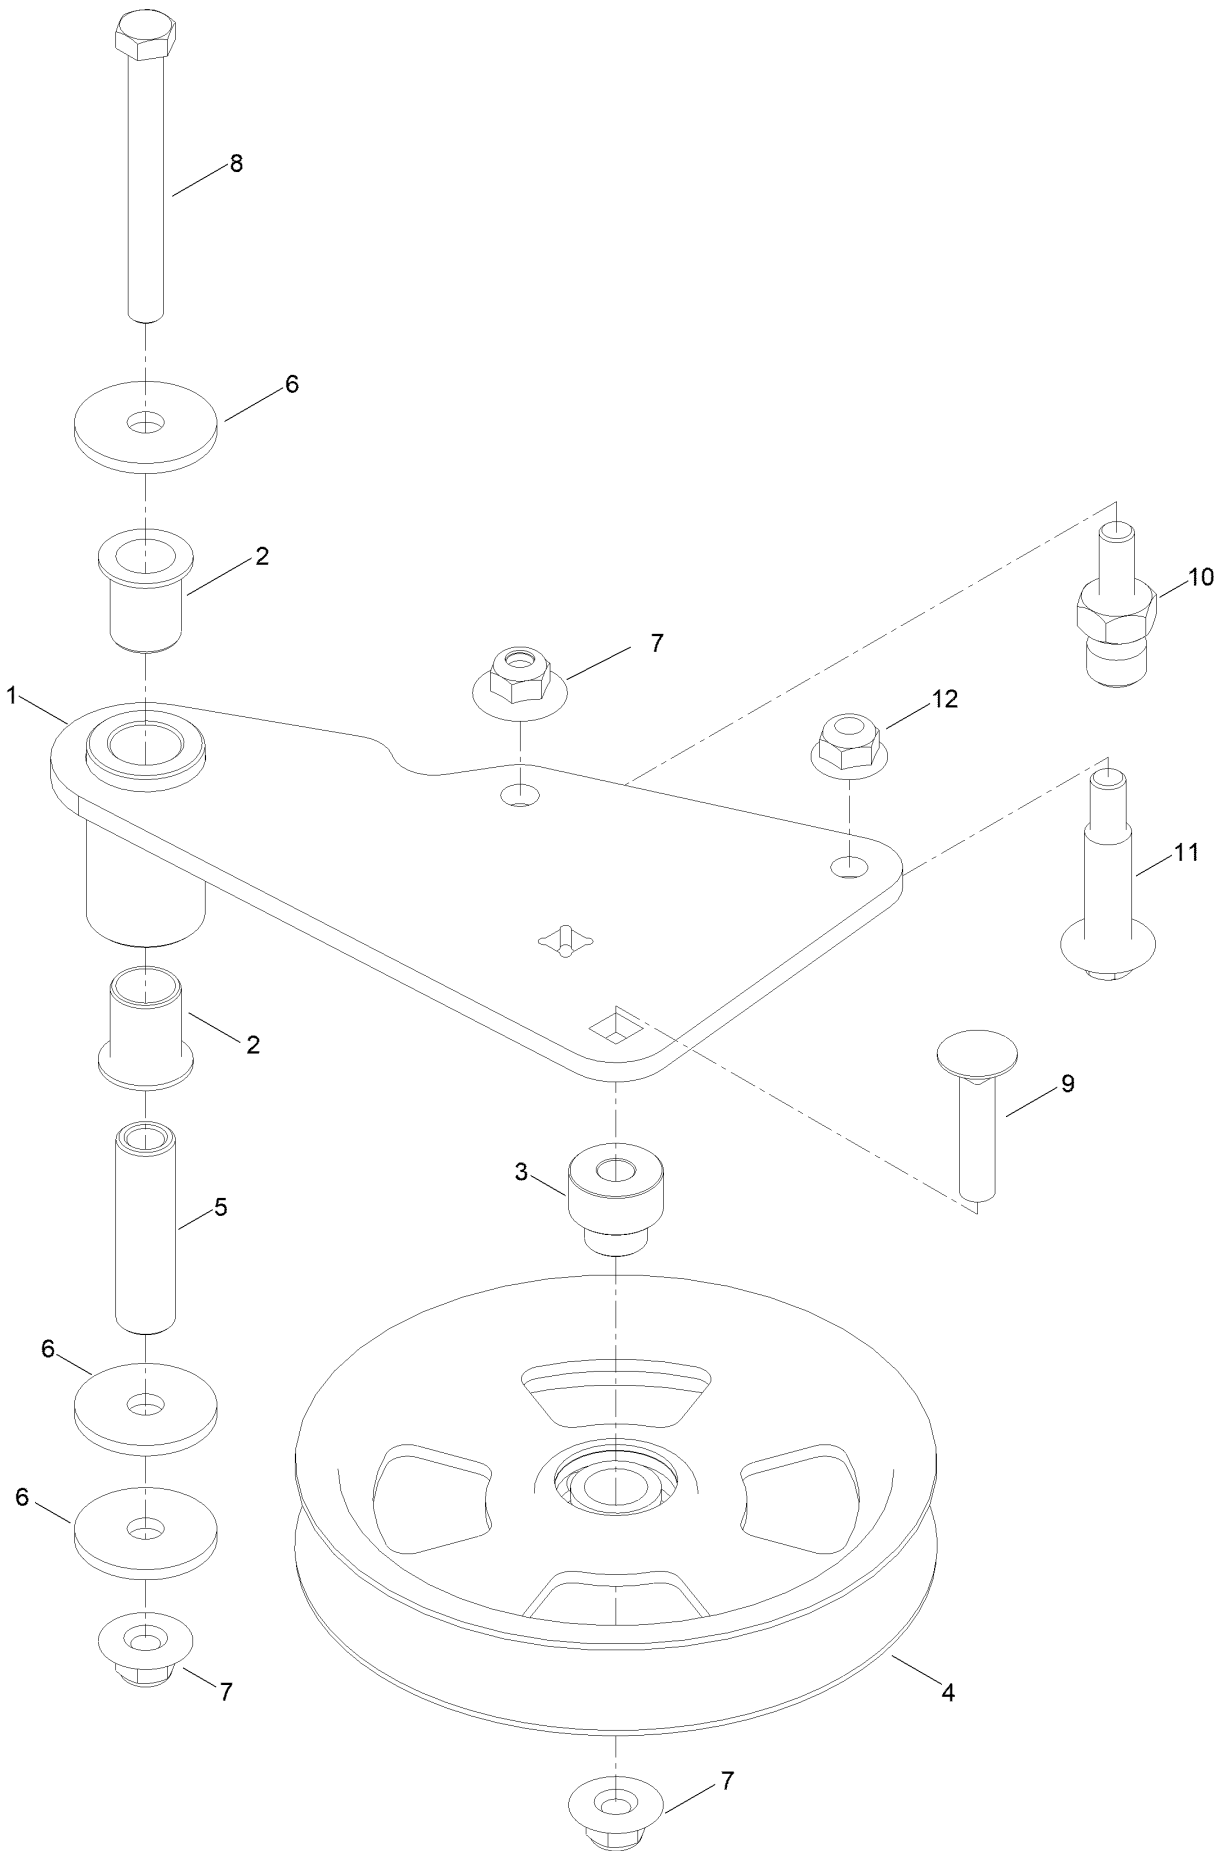

Idler Arm Assembly No. 139-1087

Idler Arm Assembly No. 139-1087 (continued)

<i>Ref.</i>	<i>Part Number</i>	<i>Qty.</i>	<i>Description</i>	<i>Ref.</i>	<i>Part Number</i>	<i>Qty.</i>	<i>Description</i>
1	139-1086	1	Idler Arm ASM	7	109-6658	3	Nut-Flange, NI
2	138-2573	2	Bushing-Flange	8	323-15	1	Screw-HH
3	139-8060	1	Bushing, Idler	9	3231-5	1	Screw-CARR
4	132-9424	1	Pulley-Idler, Flat	10	132-4729	1	Anchor-Spring, Short
5	139-6690	1	Bushing, Idler Pivot	11	136-9028	1	Bolt-Shoulder, HWH
6	1-213069	3	Washer	12	119-4042	1	Nut-HF, NI