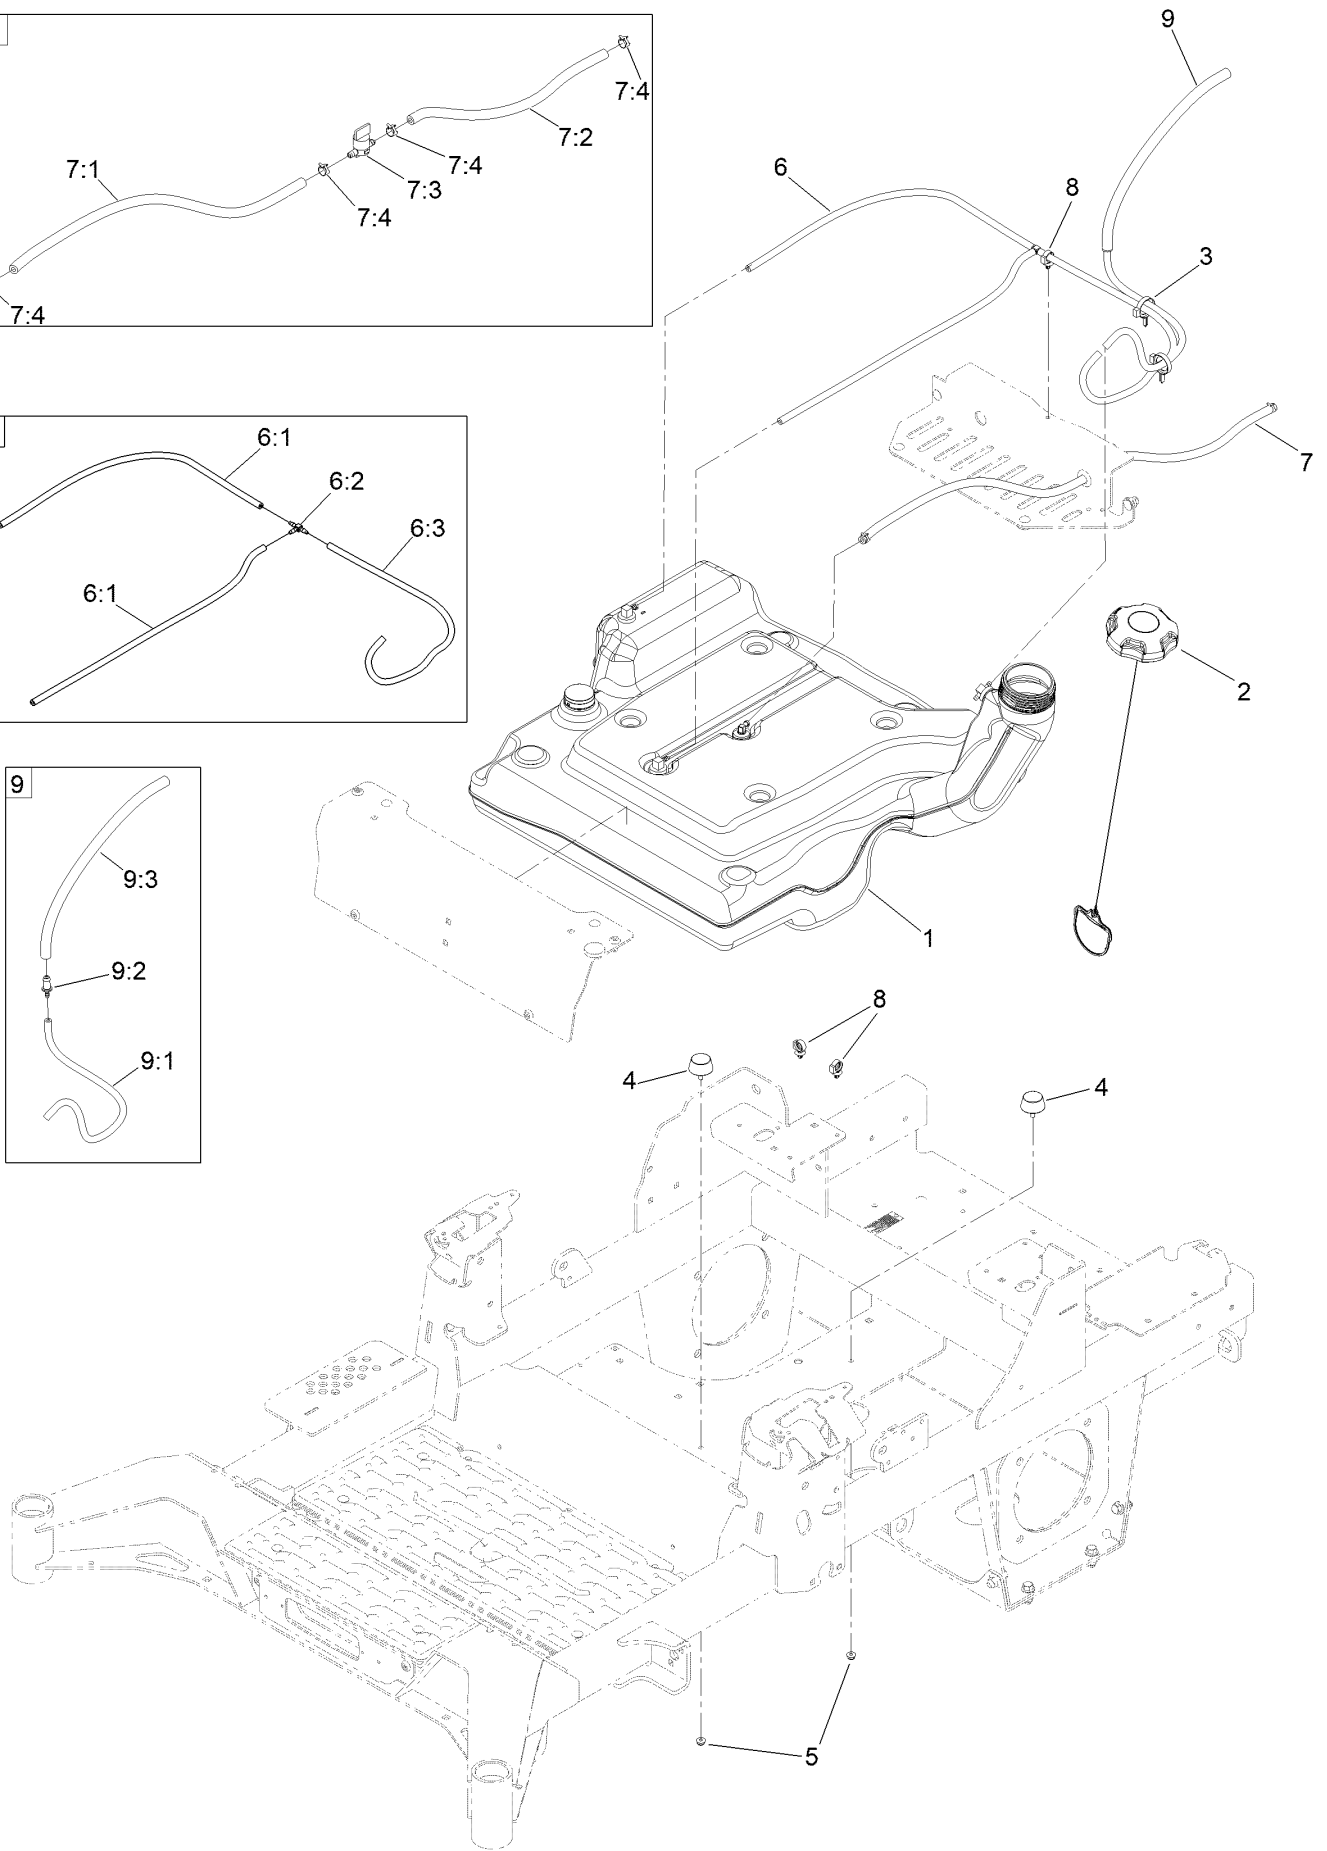

Fuel System Assembly

Fuel System Assembly (continued)

<i>Ref.</i>	<i>Part Number</i>	<i>Qty.</i>	<i>Description</i>	<i>Ref.</i>	<i>Part Number</i>	<i>Qty.</i>	<i>Description</i>
1	163-4138	1	Fuel Tank ASM	7:1	109-0298	1	Line-Fuel
2	137-4119	1	Cap-Fuel, Ratcheting	7:2	114-3766	1	Hose-Fuel
3	104-2490	2	Clamp-Hose	7:3	1-603770	1	Valve-Fuel
4	131-8834	2	Bumper	7:4	2412-98	4	Clamp-Hose
5	104-7201	2	Nut-HF, NI	8	126-5523	3	Clip
6	139-8067	1	Vent Hose ASM	9	140-4957	1	ASM-Fuel Vent
6:1	138-3152	2	Hose-Fuel	9:1	138-3152	1	Hose-Fuel
6:2	120-2234	1	Fitting-Tee	9:2	116-4630	1	Fitting-Orifice, Straight
6:3	140-4956	1	Hose-Fuel	9:3	116-4344	1	Hose-Fuel
7	139-8068	1	Fuel Hose ASM