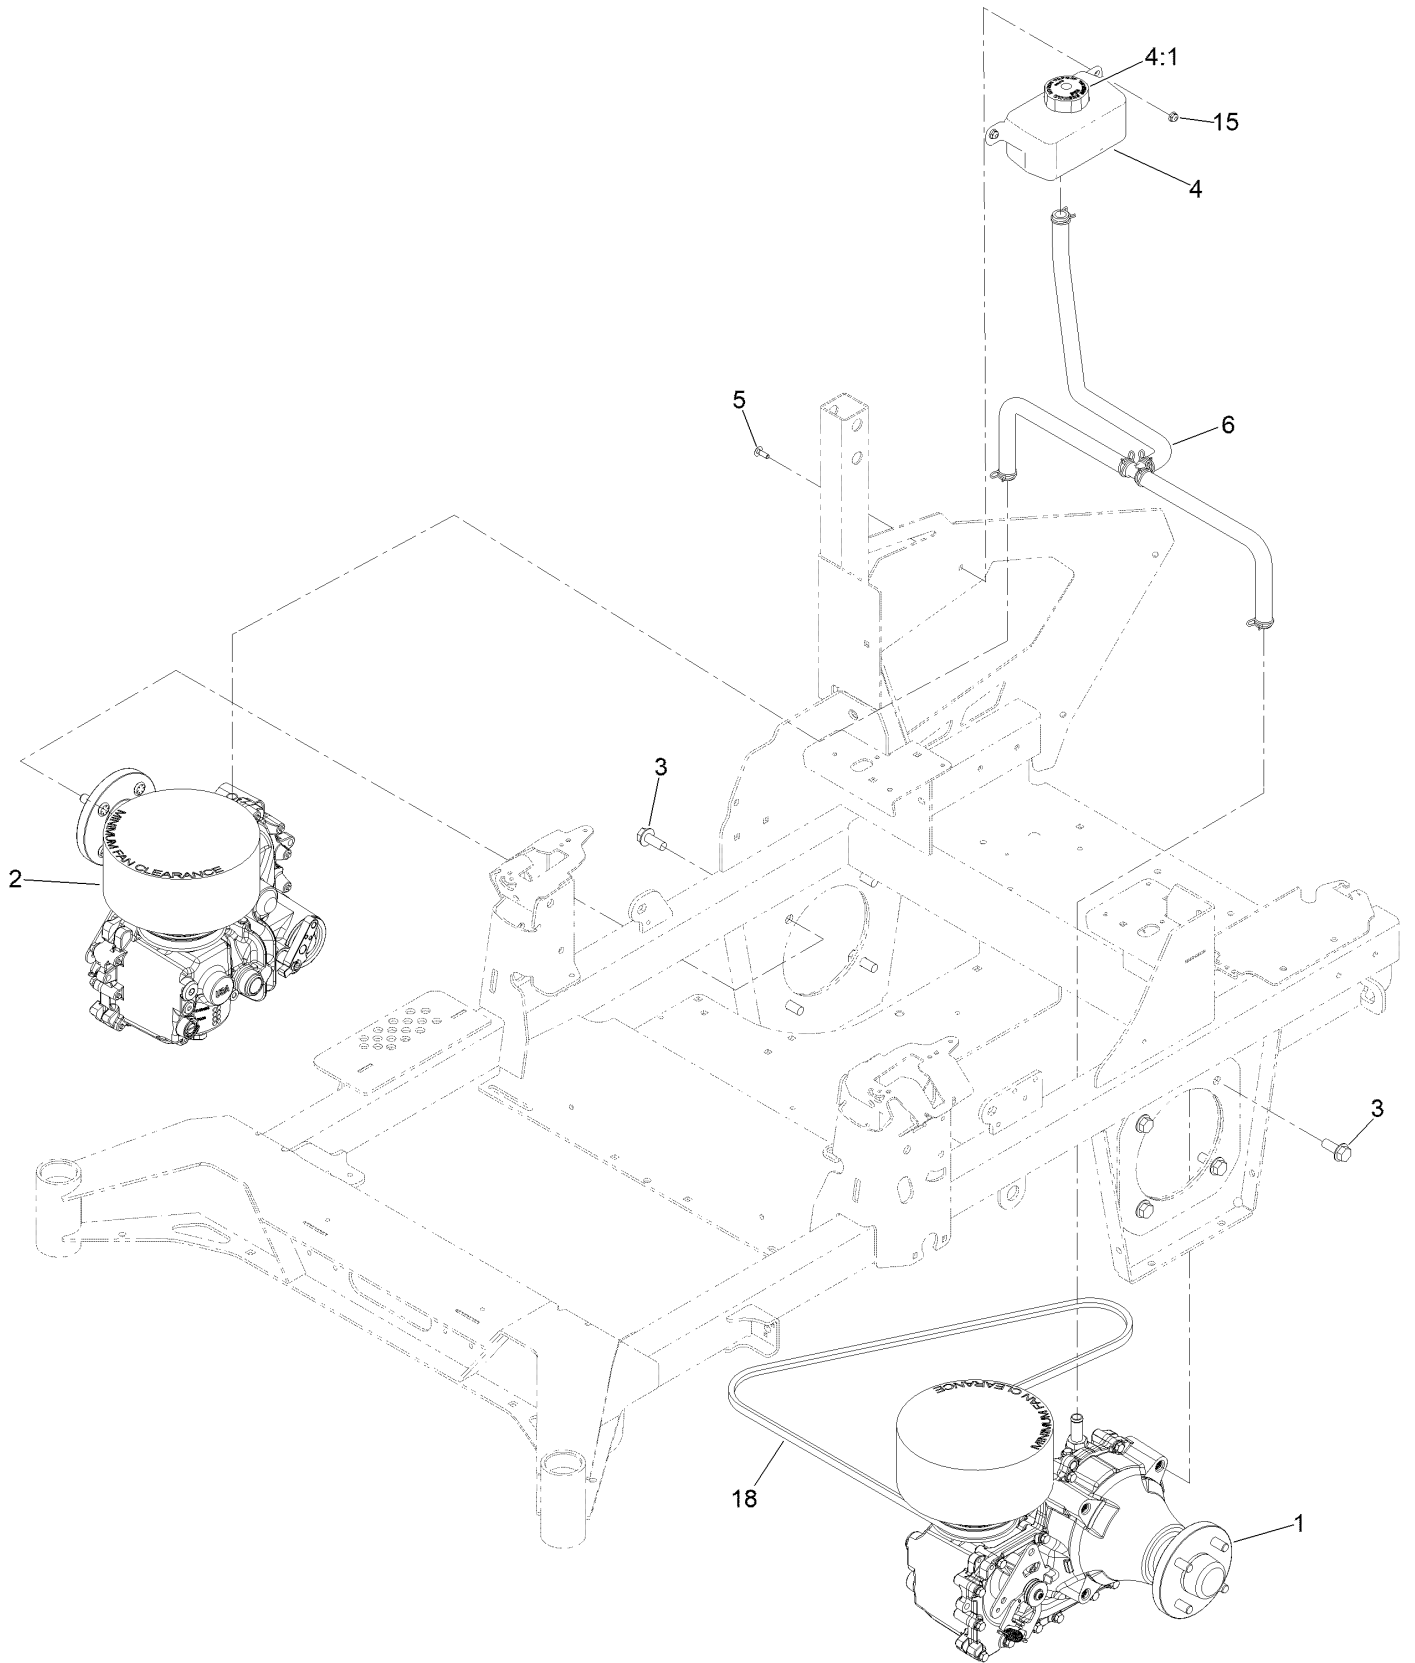

Roll-Over Protection System Assembly No. 139-8063 (continued)

<i>Ref.</i>	<i>Part Number</i>	<i>Qty.</i>	<i>Description</i>	<i>Ref.</i>	<i>Part Number</i>	<i>Qty.</i>	<i>Description</i>
1		1	Upper ROPS ASM ●	4	161-4505	2	Bolt-Shoulder
1:2	107-3069	1	Decal-Warning	5	161-4477	2	ROPS Pin ASM
1:3	109-5337	2	Bumper-ROPS	6	139-1689	6	Nut-HF
2		1	ASM-ROPS, RH Suspension [black] ●	8	109-9505	4	Washer-Spring
3		1	ASM-ROPS, LH Suspension [black] ●	9	325-13	4	Screw-HH

● Not serviced separately

Hydro Assembly