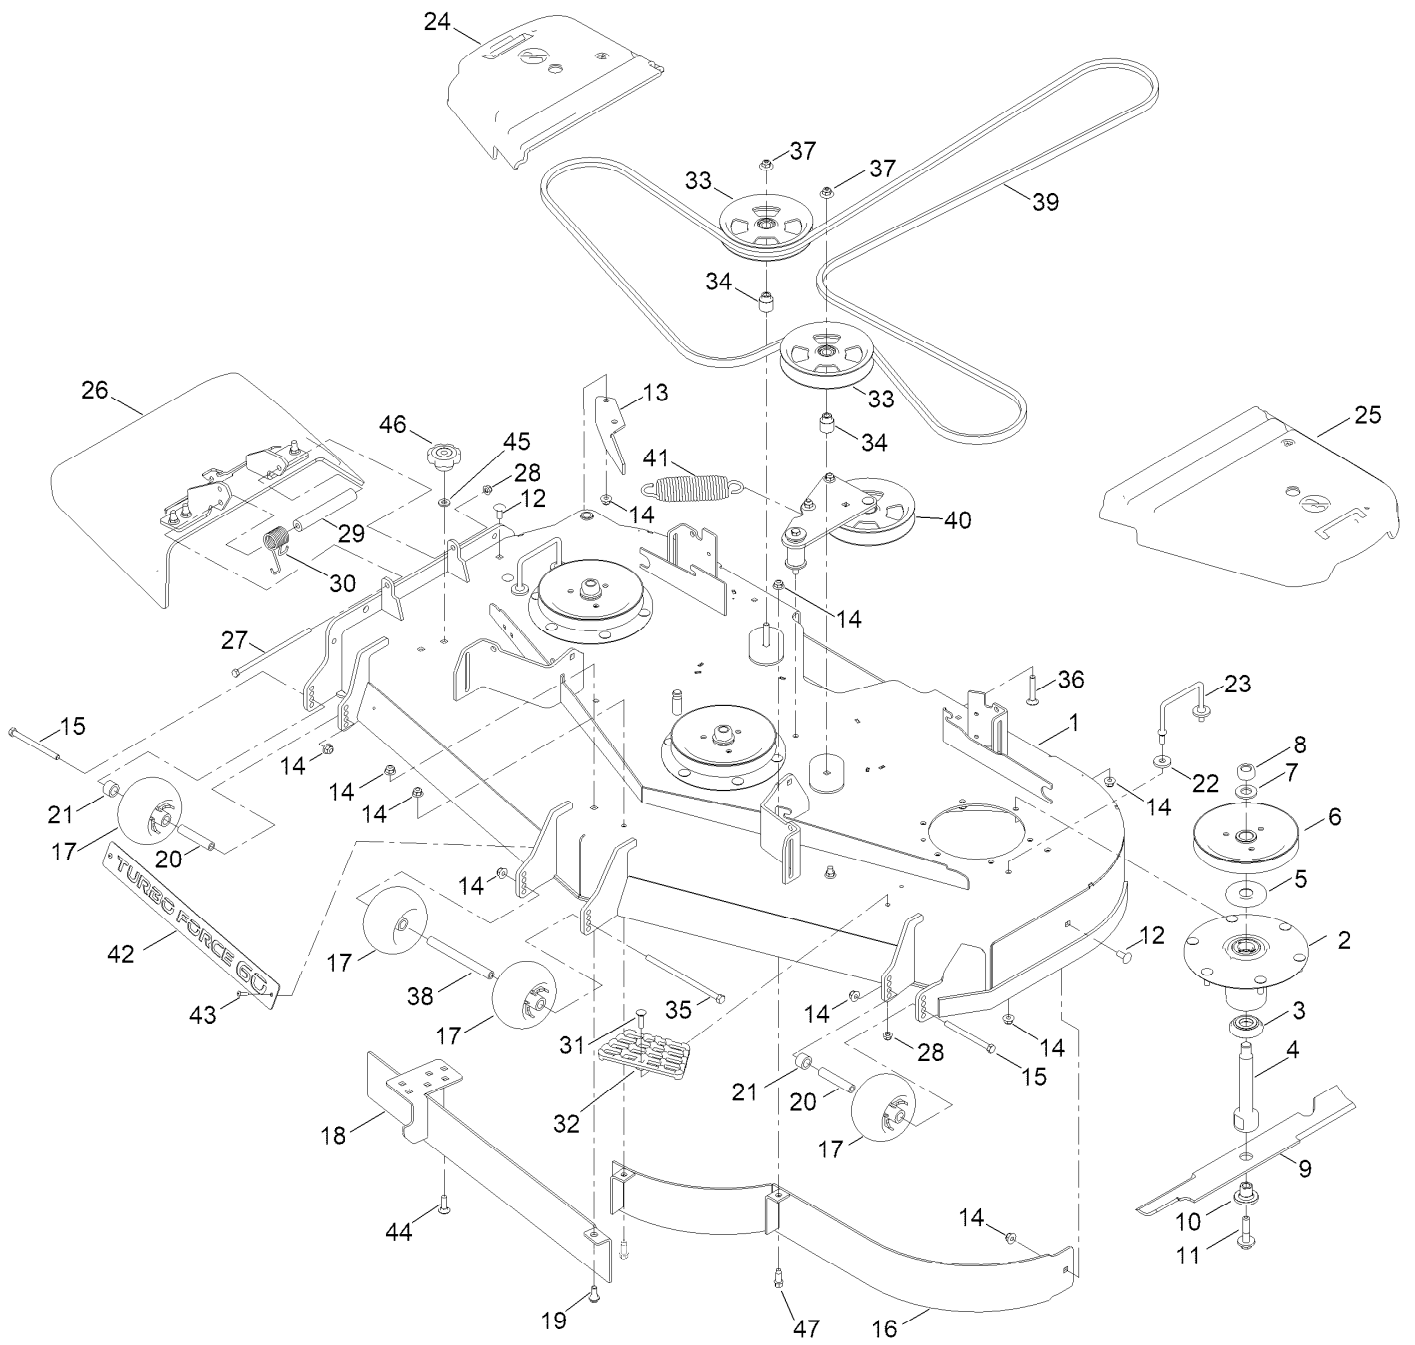

Deck Assembly

Deck Assembly (continued)

<i>Ref.</i>	<i>Part Number</i>	<i>Qty.</i>	<i>Description</i>	<i>Ref.</i>	<i>Part Number</i>	<i>Qty.</i>	<i>Description</i>
1	163-4182SP	1	Deck ASM W/Decals	25	117-7816	1	LH Belt Cover ASM
2	137-9780	3	Spindle ASM	2	117-3824	1	Plug-Plastic
3	137-9784	3	Guard-Bottom	26	144-2635	1	Rubber Deflector ASM
4	138-6045	3	Shaft-Spindle	27	322-50	1	Screw-HH
5	103-1330	3	Guard-Bearing, Top	28	119-4041	2	Nut-HF
6	138-6059	3	Sheave-Drive, Blade	29	105-4622	1	Spacer
7	103-2802	3	Washer	30	108-4052	1	Spring-Torsion
8	116-7306	3	Nut-Hex	31	3230-3	1	Screw-CARR
9	140-1240	3	Blade	32	126-4781-03	1	Step-Deck
10	137-9787	3	Bushing-Hex	33	132-9424	2	Pulley-Idler, Flat
11	109-9220	3	Screw-Sems	34	139-8061	2	Bushing, Idler
12	3231-27	4	Screw-CARR	35	161-6360	1	Screw-HF
13	106-3216-01	1	Baffle-Discharge	36	3231-7	2	Screw-CARR
14	119-4042	32	Nut-HF, NI	37	109-6658	2	Nut-Flange, NI
15	323-23	2	Screw-HH	38	98-5967	1	Spacer-Wheel
16	114-5842-01	1	Baffle	39	163-7384	1	Belt-5V
17	1-603299	4	Roller-Scalp, Anti	40	139-1087	1	Idler Arm ASM
18	147-7844-01	1	Baffle	41	116-6317	1	Spring-Extension
19	94-7582	1	Bolt-Shoulder	42	147-4631-03	1	Plate-Turbo Force
20	133-2129	2	Tube-Shafting	43	130-8451	2	Rivet-Trifold
21	133-2128	2	Tube-Spacer	44	3231-25	1	Bolt-CARR
22	1-373034	4	Washer	45	100-4852	1	Washer-Hardened
23	109-6982	2	Wireform-Cover	46	109-1092	1	Knob
24	117-7815	1	RH Belt Cover ASM	47	92-1624	2	Screw-HWH Thd Form
2	117-3824	1	Plug-Plastic