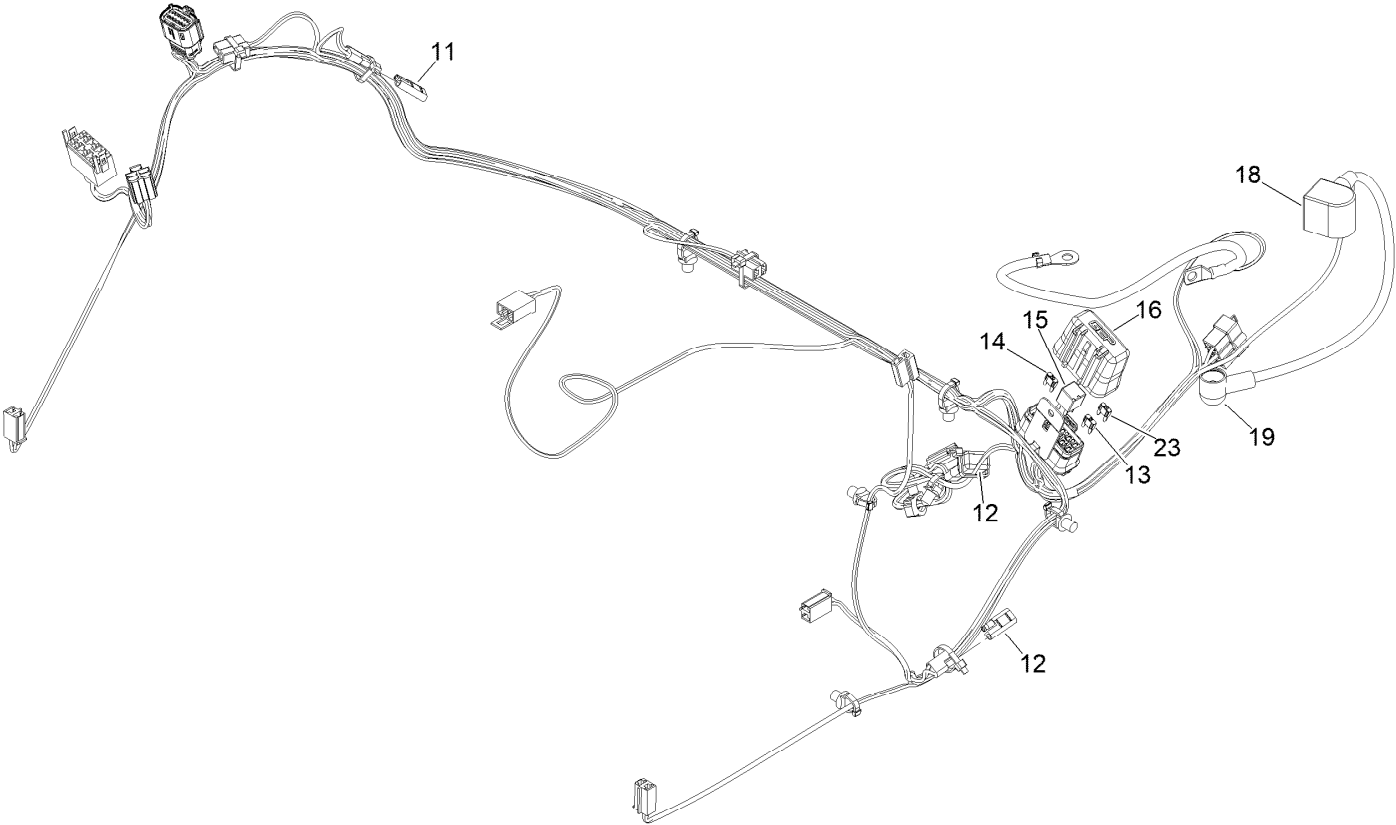

Wire Harness Assembly No. 147-2363

Wire Harness Assembly No. 147-2363 (continued)

<i>Ref.</i>	<i>Part Number</i>	<i>Qty.</i>	<i>Description</i>	<i>Ref.</i>	<i>Part Number</i>	<i>Qty.</i>	<i>Description</i>
11	116-0053	2	Cap-Plug	16	32180-176	1	Cover-Block, Fuse
12	103-3895	1	Diode	18	126-8876	1	Insulator-Battery
13	121-8867	1	Fuse-Mini Blade, 15 Amp	19	1-543393	1	Insulator-Solenoid
14	121-8868	1	Fuse-Mini Blade, 20 Amp	23	121-8869	1	Fuse-Mini Blade, 25 Amp
15	126-3991	1	Relay-Micro