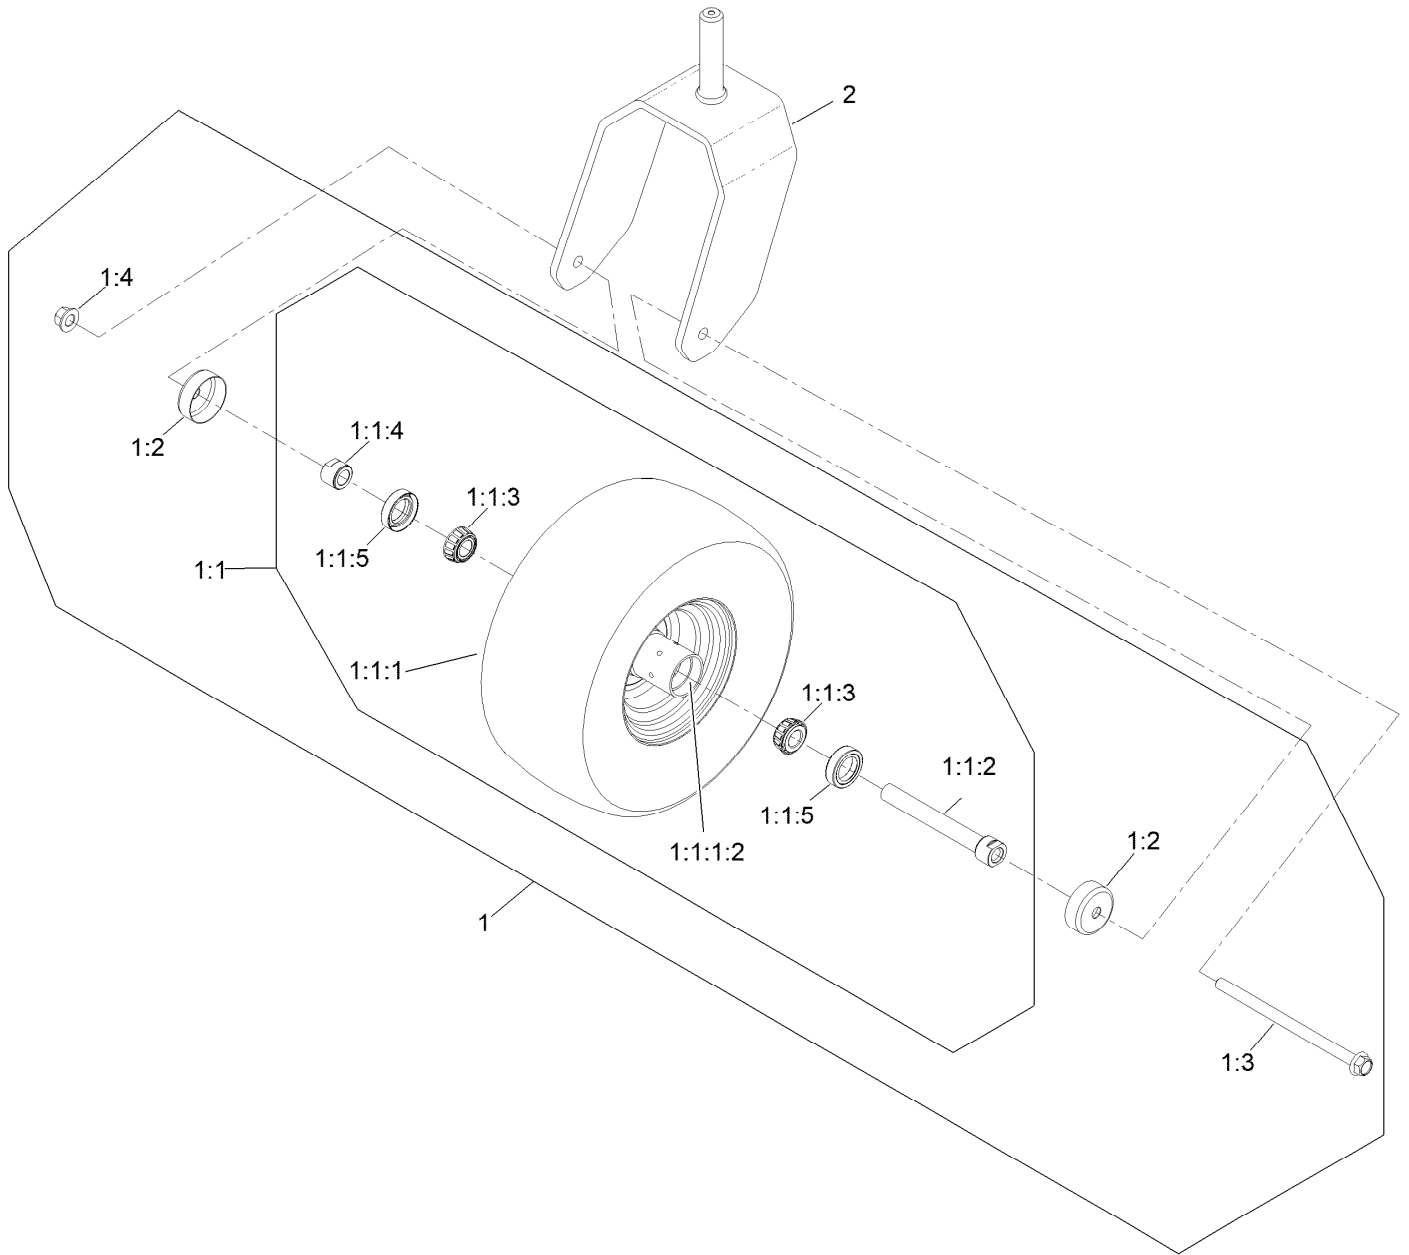

Caster Wheel Assembly (continued)

<i>Ref.</i>	<i>Part Number</i>	<i>Qty.</i>	<i>Description</i>	<i>Ref.</i>	<i>Part Number</i>	<i>Qty.</i>	<i>Description</i>
1		2	ASM-Front Caster W/Fork ●	4	3256-68	2	Washer-Flat
2	109-3678	4	Bearing-Ball	5	100-1668	2	Screw-HHF
3	145-3660	2	Spacer-Bearing	6	144-0375	2	Cap-Grease

● Not serviced separately

Caster Wheel and Fork Assembly