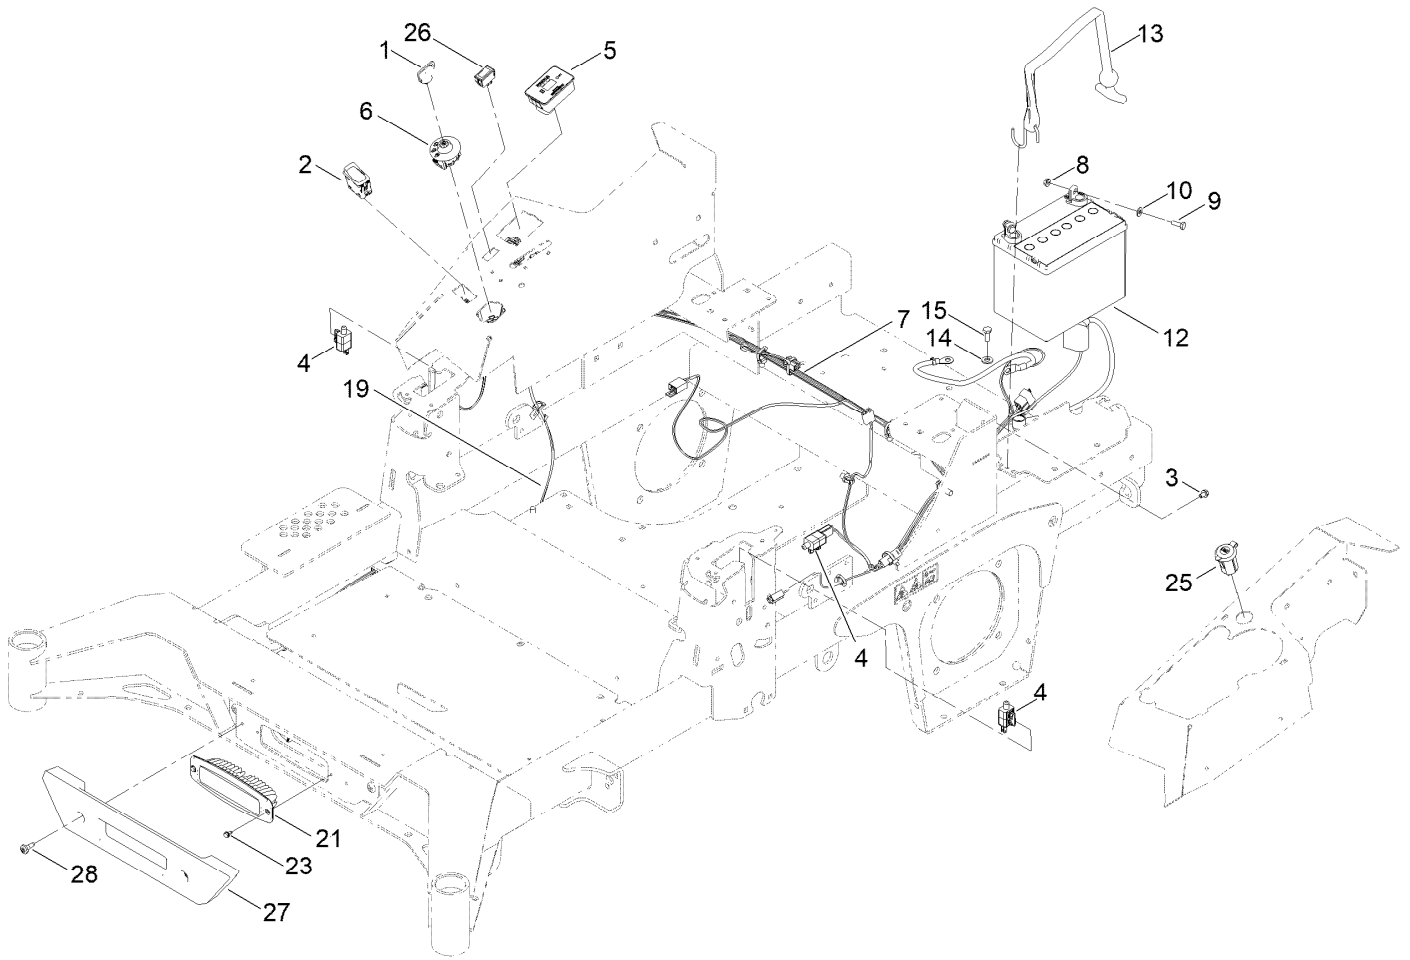

Electrical Assembly

Electrical Assembly (continued)

<i>Ref.</i>	<i>Part Number</i>	<i>Qty.</i>	<i>Description</i>	<i>Ref.</i>	<i>Part Number</i>	<i>Qty.</i>	<i>Description</i>
1	1-603511	1	Keys-Ignition (Spare Pair)	12	104-8162	1	Battery
1	63-8360	1	Key-Ignition	13	142-8697	1	Strap, Bungee
2	139-6368	1	Switch-Rocker, On-None-On	14	33094-00	1	Washer-Plain
3	99-8445	1	Screw-HWH	15	33114-020	1	Screw-HH
4	110-6765	3	Switch	19	163-4000	1	Harness-Wire, Front Light
5	116-5609	1	Module ASM	21	139-8089	1	Light - Flush Mount
6	137-4100	1	Switch-Ignition	23	104-2065	2	Screw-HWH
7	147-2363	1	Harness-Wire, Zmaster	25	140-7955	1	Port-Power, USB
8	32128-33	2	Nut-HF	26	92-8875	1	Switch-Rocker
9	321-4	2	Screw-HH	27	147-7853	1	Bumper-Front
10	3256-22	2	Washer-Flat	28	135-2015	2	Screw-Shoulder