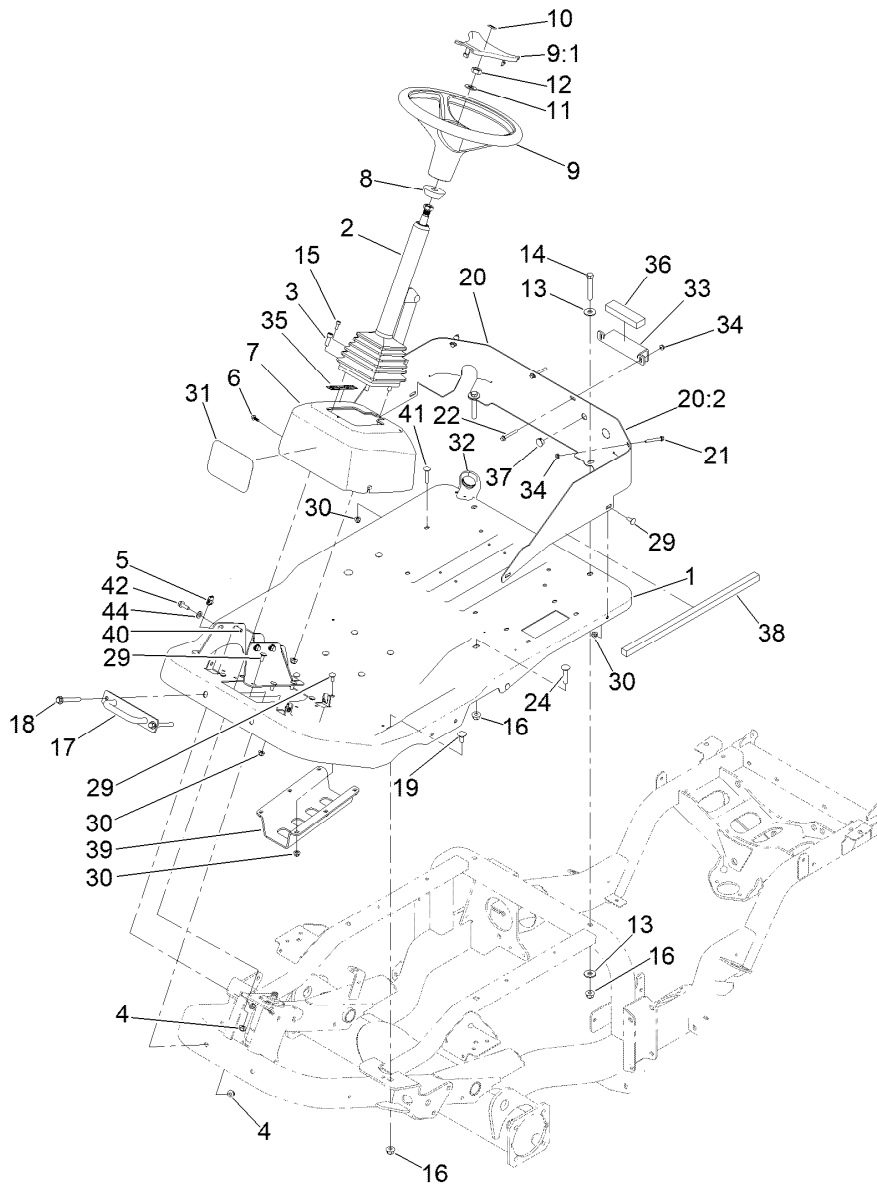

Platform, Steering and Console Assembly

Ref.	Part Number	Qty.	Description	Ref.	Part Number	Qty.	Description
1	144-4030SP	1	Platform-Stamped	20	144-0528	1	Plate-Firewall, Lower
2	139-0857	1	Column-Steering, Tilt	20:2	132-1316	2	Decal-Danger, Belt
3	3274-7	4	Screw-HSH	21	125-4287	2	Screw-HHF
4	104-8301	6	Nut-HF, NI	22	3234-34	2	Screw-HHF
5	107069	4	Clip	24	3232-5	2	Screw-CARR
6	99-6810	4	Screw-HHF	29	3230-23	15	Bolt-CARR
7	138-7494	1	Cover-Steering	30	104-8300	21	Nut-HF, NI
8	93-5429	1	Collar-Foam	31	105-1217	1	Decal
9	98-1471	1	Wheel-Steering	32	144-0473	1	Plug-Harness, Firewall
9:1	98-1468	1	Cover-Wheel, Steering	33	139-2166-0P	1	Bracket-Hood Support
10	98-1459	1	Decal	34	104-7201	4	Nut-HF, NI
11	3256-27	1	Washer-Flat	35	140-1460	1	Decal-Traction Pedal
12	3296-33	1	Nut-Lock, NI	36	139-6202	1	Foam-Strip
13	3256-40	4	Washer-Flat	37	130-8439	1	Plug-Dome
14	324-12	2	Screw-HH	38	139-6207	1	Foam-Strip
15	105-2409	4	Screw-HSH	39	144-3954-03	1	Guard-Tubes, Hydraulic
16	114-8417	6	Nut-HF, NI	40	145-5983-0P	1	Bracket-Mount, Steering
17	138-0288	1	Bracket-Down, Tie	41	116-0629	2	Screw-CARR
18	3234-41	2	Screw-HHF	42	3234-29	4	Screw-HHF
19	3232-1	2	Screw-CARR	44	3256-38	4	Washer-Flat