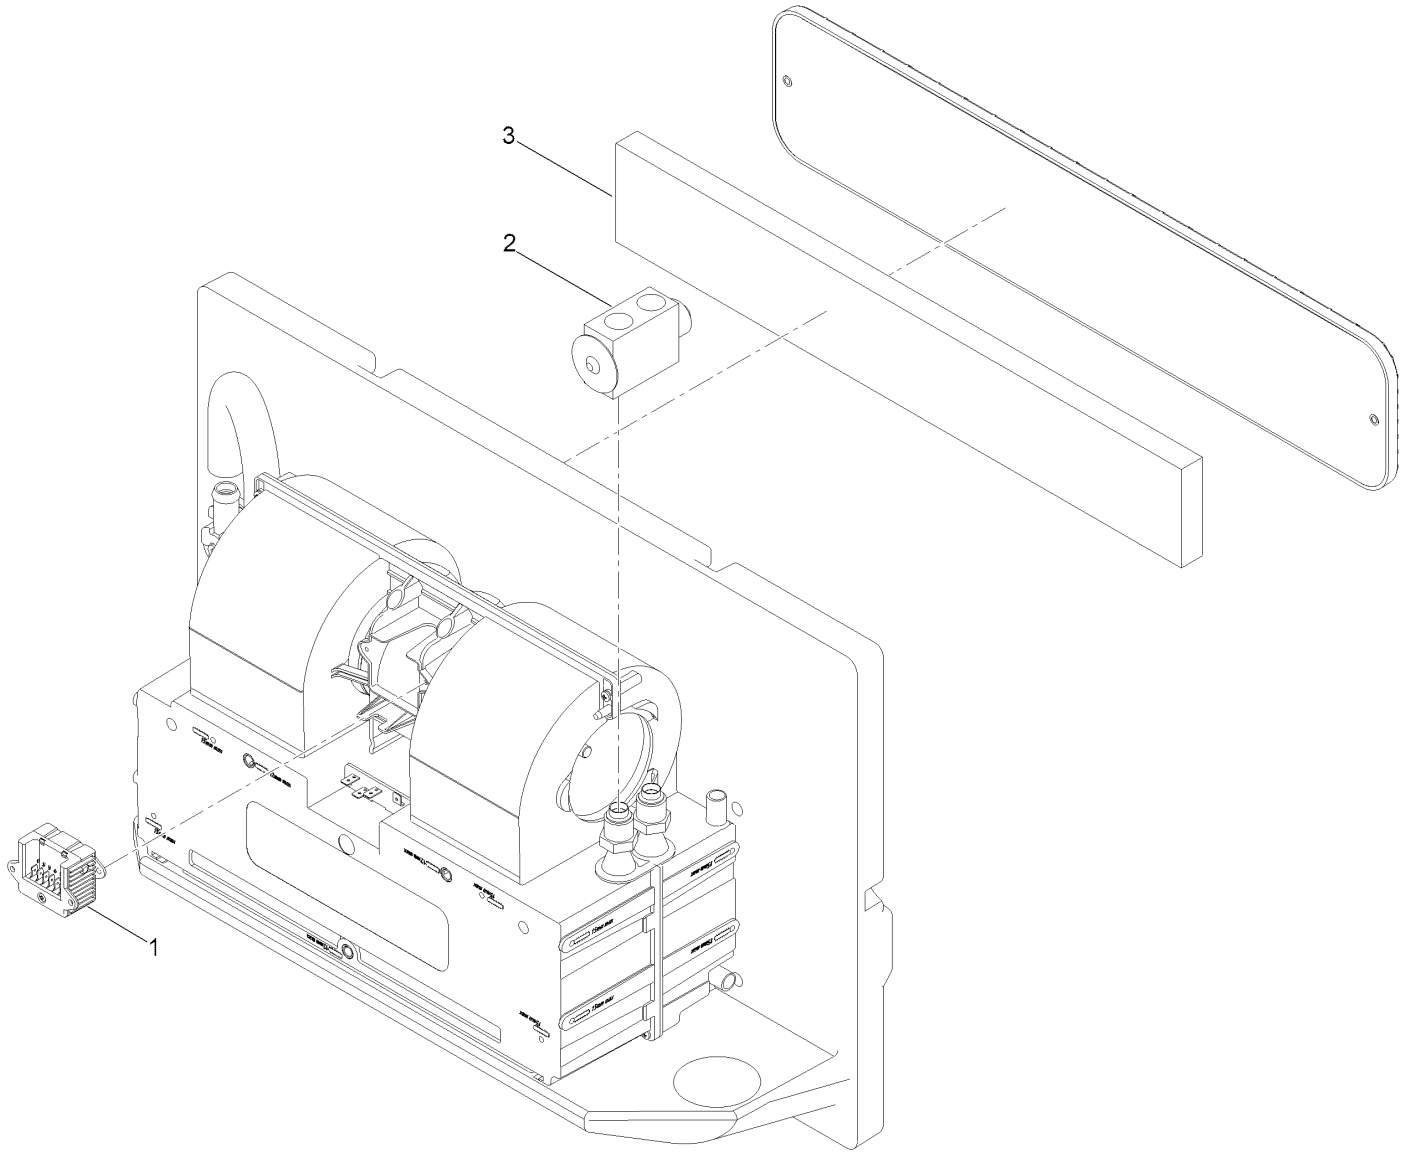

HVAC Assembly No. 163-0361

HVAC Assembly No. 163-0361 (continued)

<i>Ref.</i>	<i>Part Number</i>	<i>Qty.</i>	<i>Description</i>
1	138-2967	1	Thermostat-Resistor
2	164-3404	1	Expansion Valve
3	164-3414	1	Filter-Air, Cabin