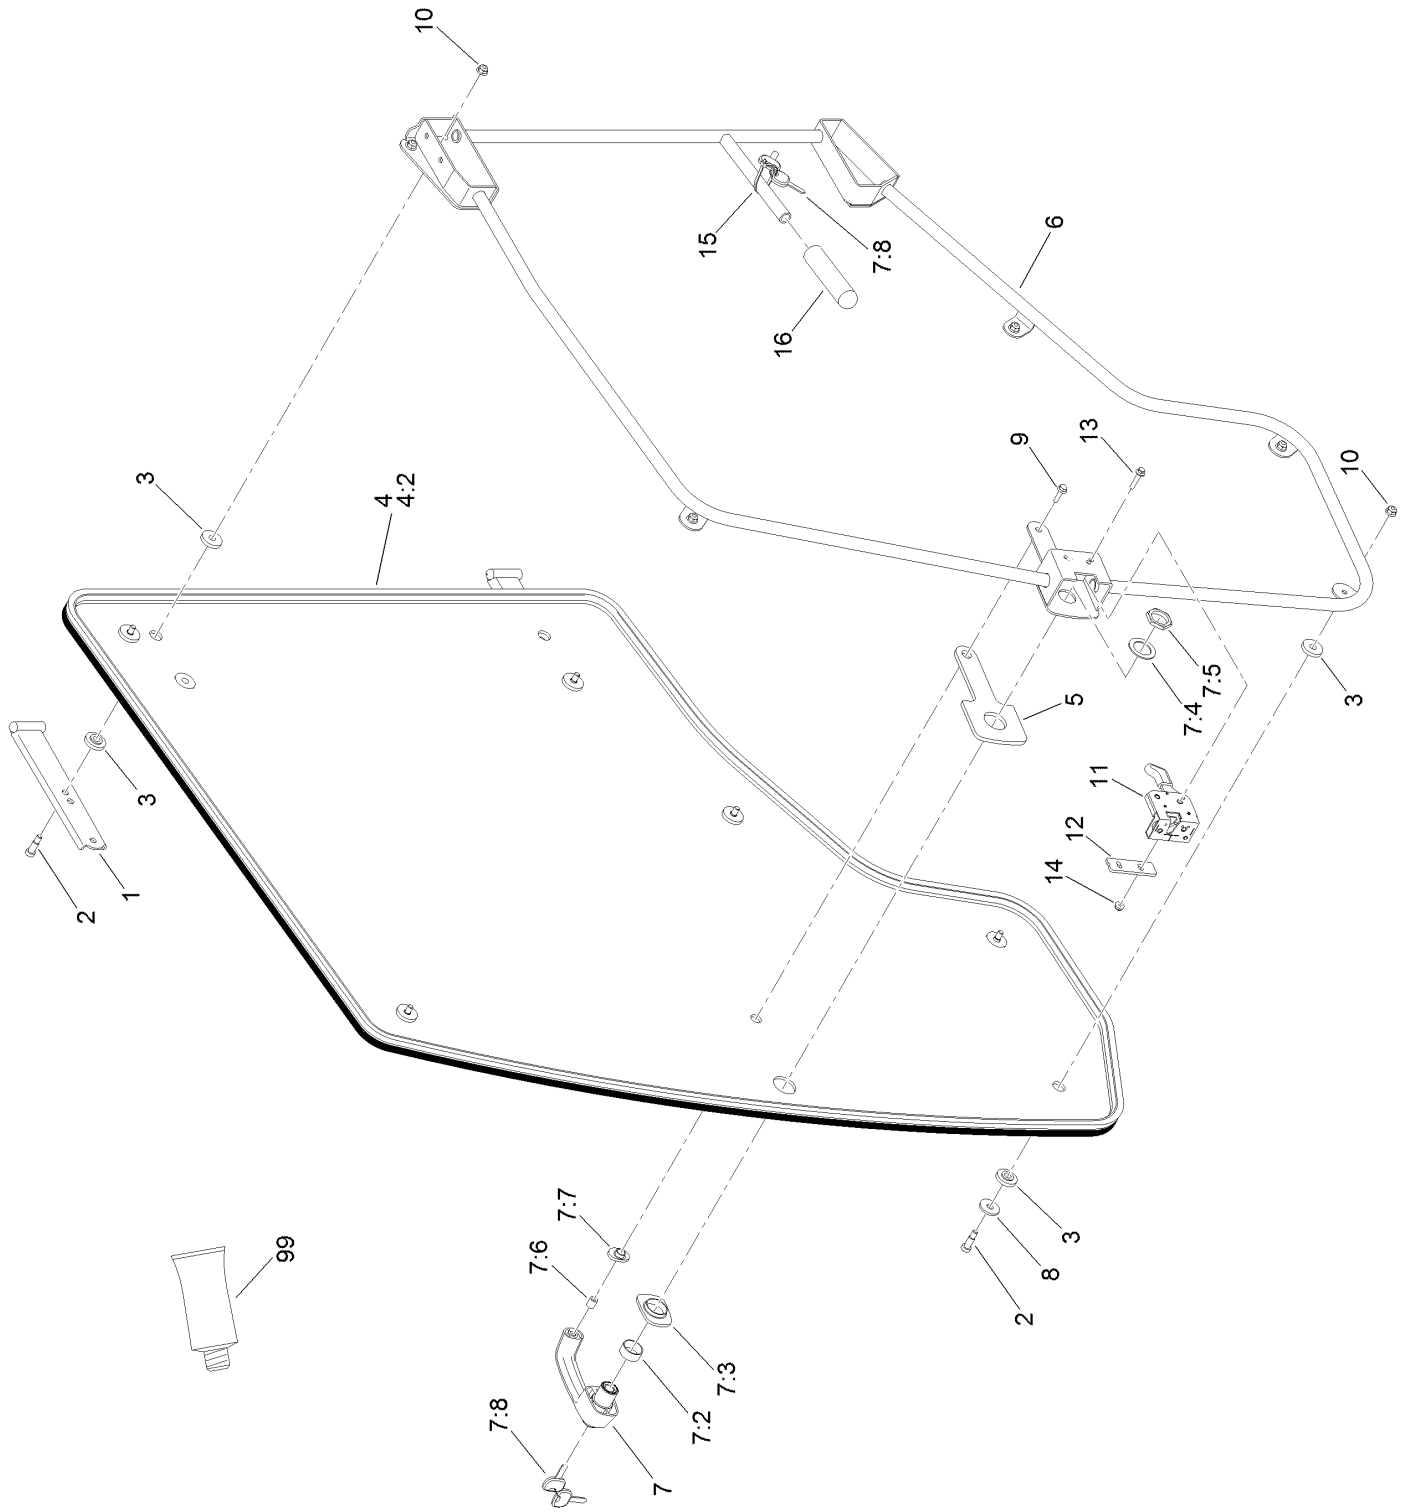

RH Door Assembly

RH Door Assembly (continued)

<i>Ref.</i>	<i>Part Number</i>	<i>Qty.</i>	<i>Description</i>	<i>Ref.</i>	<i>Part Number</i>	<i>Qty.</i>	<i>Description</i>
1	132-3636-03	2	Hinge-Door, RH	7:7	121-8323	1	Grommet-Mounting, Small
2	125-9520	9	Screw-Shoulder, HSH	7:8	125-9531	1	Key-Set
3	125-9982	18	Bushing-Flange	8	125-9676	5	Washer-Backup
4	137-1208	1	RH Glass Door ASM	9	33103-025	1	Screw-HHF
4:2	137-1205	1	Trim-Seal, Door	10	104-8300	9	Nut-HF, NI
5	121-8331	1	Gasket-Handle	11	121-8390	1	Latch-RH
6	140-6553-03	1	Frame-Door, RH	12	121-8395	1	Plate-Support, Latch
7	121-8630	1	Handle ASM	13	3234-21	2	Screw-HHF
7:2	121-8628	1	Cylinder-Mounting, Key	14	104-7201	2	Nut-HF, NI
7:3	121-8322	1	Grommet-Mounting, Large	15	3290-378	1	Tie-Cable
7:4	121-8327	1	Washer	16	110-1037	1	Grip-Handle
7:5	121-8328	1	Nut	99	505-42	1	Adhesive-Loctite
7:6	121-8627	1	Cylinder-Mounting, End