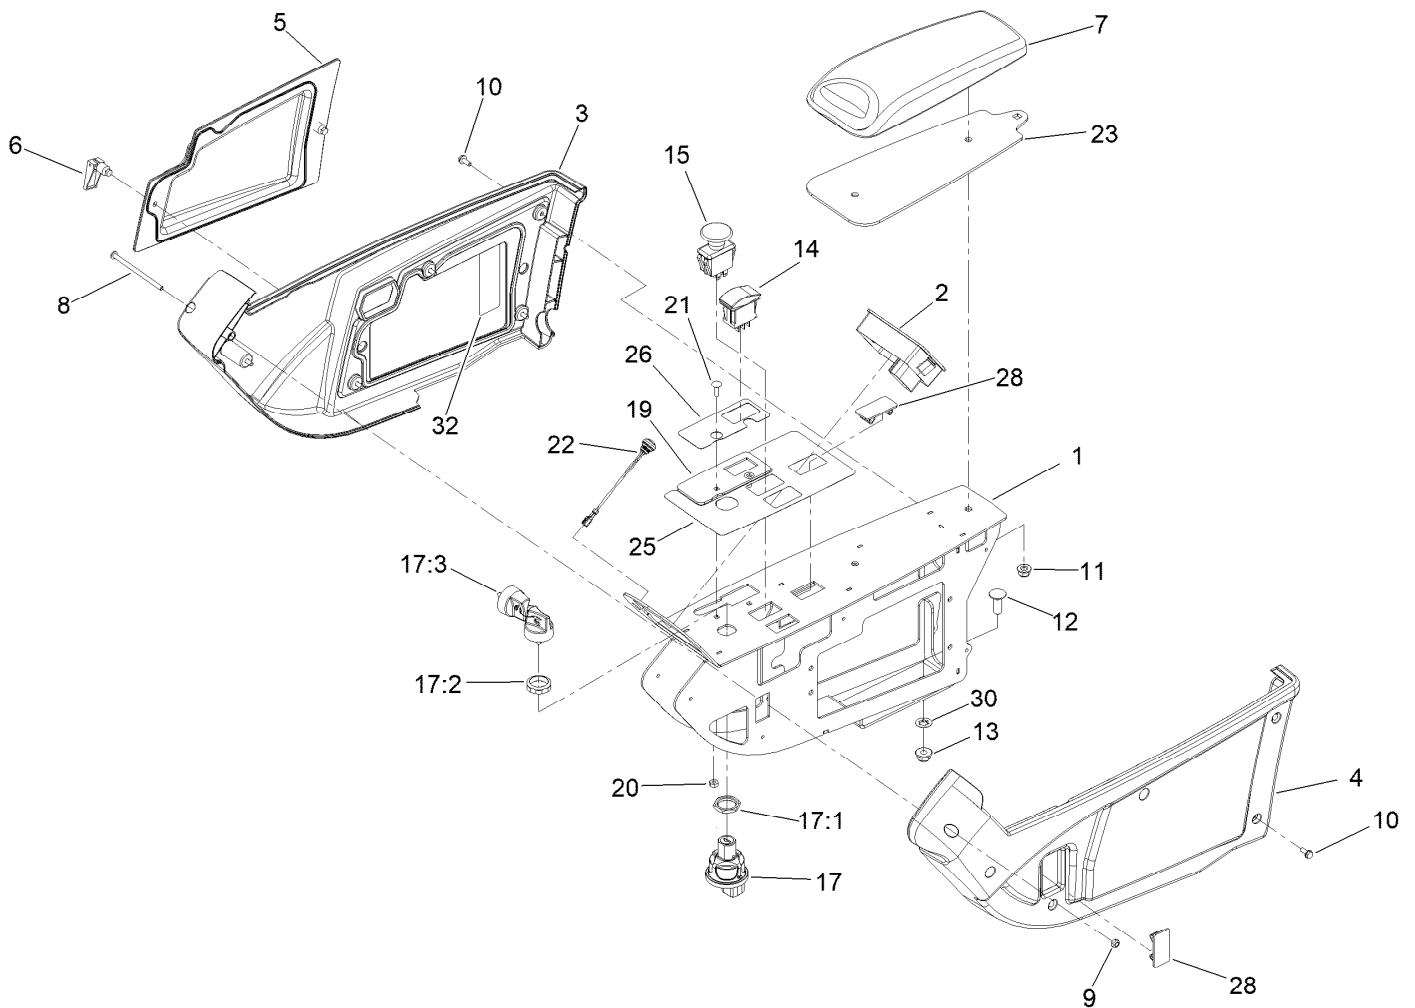

Control Console Assembly

<i>Ref.</i>	<i>Part Number</i>	<i>Qty.</i>	<i>Description</i>	<i>Ref.</i>	<i>Part Number</i>	<i>Qty.</i>	<i>Description</i>
1	133-6406-03	1	Panel	15	93-9999	1	Switch-PTO
2	132-9751	1	Tdm 2001	17	121-5159	1	Switch-Ignition
3	108-7605	1	Cover-RH	17:1	121-5160	1	Nut-Hex
4	108-7604	1	Cover-LH	17:2	122-2704	1	Nut-Face, M22 (Plastic)
5	108-7616	1	Panel-Access	17:3	121-5162	1	Set-Key, Ignition
6	74-5950	2	Latch-Swell	19	137-2511	1	Cover-Throttle, Switch
7	131-9637	1	Armrest-Quick Find	20	3296-2	2	Nut-Lock, NI
8	3250-22	1	Screw-PPH	21	1-807533	2	Bolt-CARR
9	3296-12	1	Nut-Lock, NI	22	136-9678	1	Cable Assy-Pushbutton
10	32144-112	10	Screw-HWH	23	138-4548-03	1	Plate-Spacer, Console Pad
11	104-8300	2	Nut-HF, NI	25	138-7471	1	Decal-Console
12	3231-22	2	Screw-CARR	26	138-7472	1	Decal-Throttle
13	104-8301	2	Nut-HF, NI	28	99-7420	2	Plug-Hole
14	100-1535	2	Switch-Rocker, (On)-Off-(On)	30	107-3154	2	Nut-Push
				32	140-3126	1	Decal-Fuse