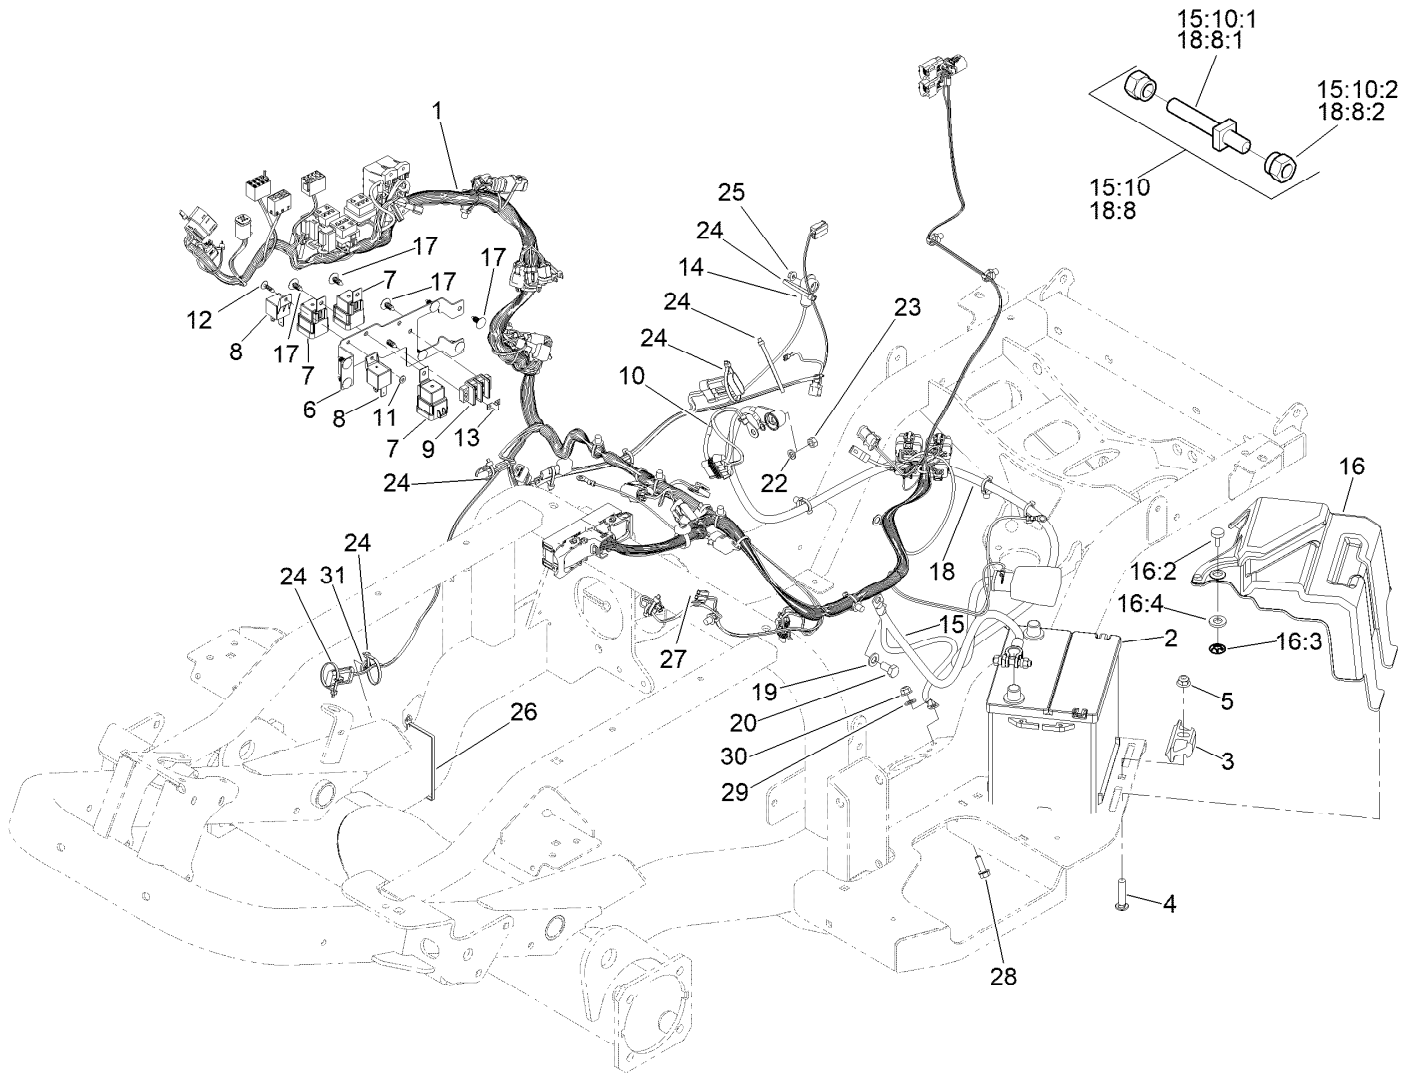

Electrical Assembly

Electrical Assembly (continued)

<i>Ref.</i>	<i>Part Number</i>	<i>Qty.</i>	<i>Description</i>	<i>Ref.</i>	<i>Part Number</i>	<i>Qty.</i>	<i>Description</i>
1	122-2517	1	Harness-Wire, Main	16:2	140-9033	1	Knob-Stud
2		1	Battery - Wet, 12V, 540 CCA ■▲	16:3	32115-15	1	Nut-Push
3	138-6335	1	Retainer-Battery	16:4	3256-22	1	Washer-Flat
4	3231-29	1	Screw-CARR	17	117-2382	10	Plug-Plastic
5	104-8301	1	Nut-HF, NI	18	122-1275	1	Cable-Battery, Positive ASM
6	138-7467-0P	1	Bracket-Electrical	18:1	32180-115	1	Panduit, Cable Tie ●
7	99-7430	3	Relay-Mini	18:8		1	Bolt ASM ●▲
8	99-7435	2	Relay	18:8:1	32180-107	1	Bolt-Clamp, Battery
9	42862	1	Block-Terminal, Ground	18:8:2	32180-108	2	Nut-Hex Shoulder
10	99-3441	1	Harness-Wire, Fusible Link	19	33095-00	1	Washer-Flat
11	3256-21	1	Washer-Flat	20	33115-020	1	Screw-HH
12	125-8067	1	Plug-Plastic	22	3253-4	1	Washer-Lock
13	42863	1	Strip-Jumper	23	33014-00	1	Nut-Hex
14	100-5552	1	Harness-Wire	24	3290-378	6	Tie-Cable
15	122-1276	1	Cable-Battery, Negative ASM	25	33003-00	1	Nut-HF
15:10		1	Bolt ASM ●▲	26	3290-379	1	Tie-Cable
15:10:1	32180-107	1	Bolt-Clamp, Battery	27	32180-149	1	Tie-Button Head
15:10:2	32180-108	2	Nut-Hex Shoulder	28	3234-29	1	Screw-HHF
16	140-9010	1	Battery Cover ASM	29	120-9683	1	Washer-Plain
				30	104-8300	1	Nut-HF, NI
				31	32180-139	1	Mount-Tie Wrap, Magnetic

● Not illustrated
▲ Not serviced separately

■ Obtain locally.