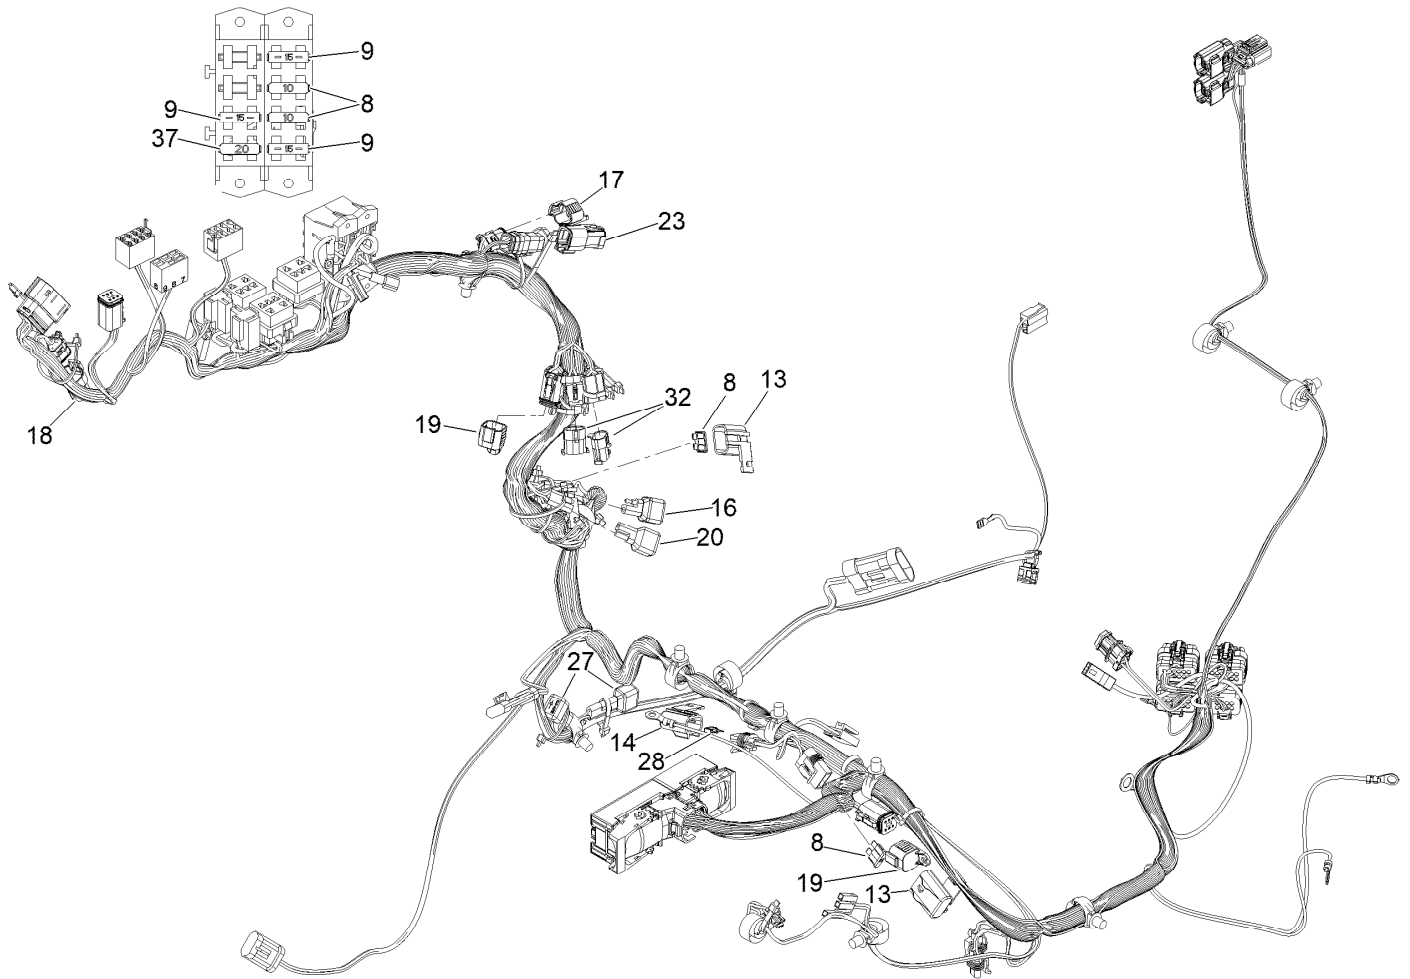

Main Wire Harness Assembly No. 122-2517

Main Wire Harness Assembly No. 122-2517 (continued)

<i>Ref.</i>	<i>Part Number</i>	<i>Qty.</i>	<i>Description</i>	<i>Ref.</i>	<i>Part Number</i>	<i>Qty.</i>	<i>Description</i>
8	218-578	4	Fuse-Blade, 10 Amp	19	32180-156	2	Cap-Plug, 6 Way
9	109355	3	Fuse-Blade, 15 Amp	20	104-4022	1	Resistor-75 Ohm
13	32180-019	2	Cover-Fuse, Single	23	32160-359	1	Connector (6M)
14	32180-101	1	Cover-Fuse, Single	27	100-4918	2	Diode
16	108-9493	1	Diode-Tvs	28	121-8866	1	Fuse-Mini Blade, 10 Amp
17	32180-089	1	Cap-Plug, 3 Way	32	32180-056	2	Cap
18	32180-043	1	Resistor-120 Ohm	37	109101	1	Fuse-Blade, 20 Amp