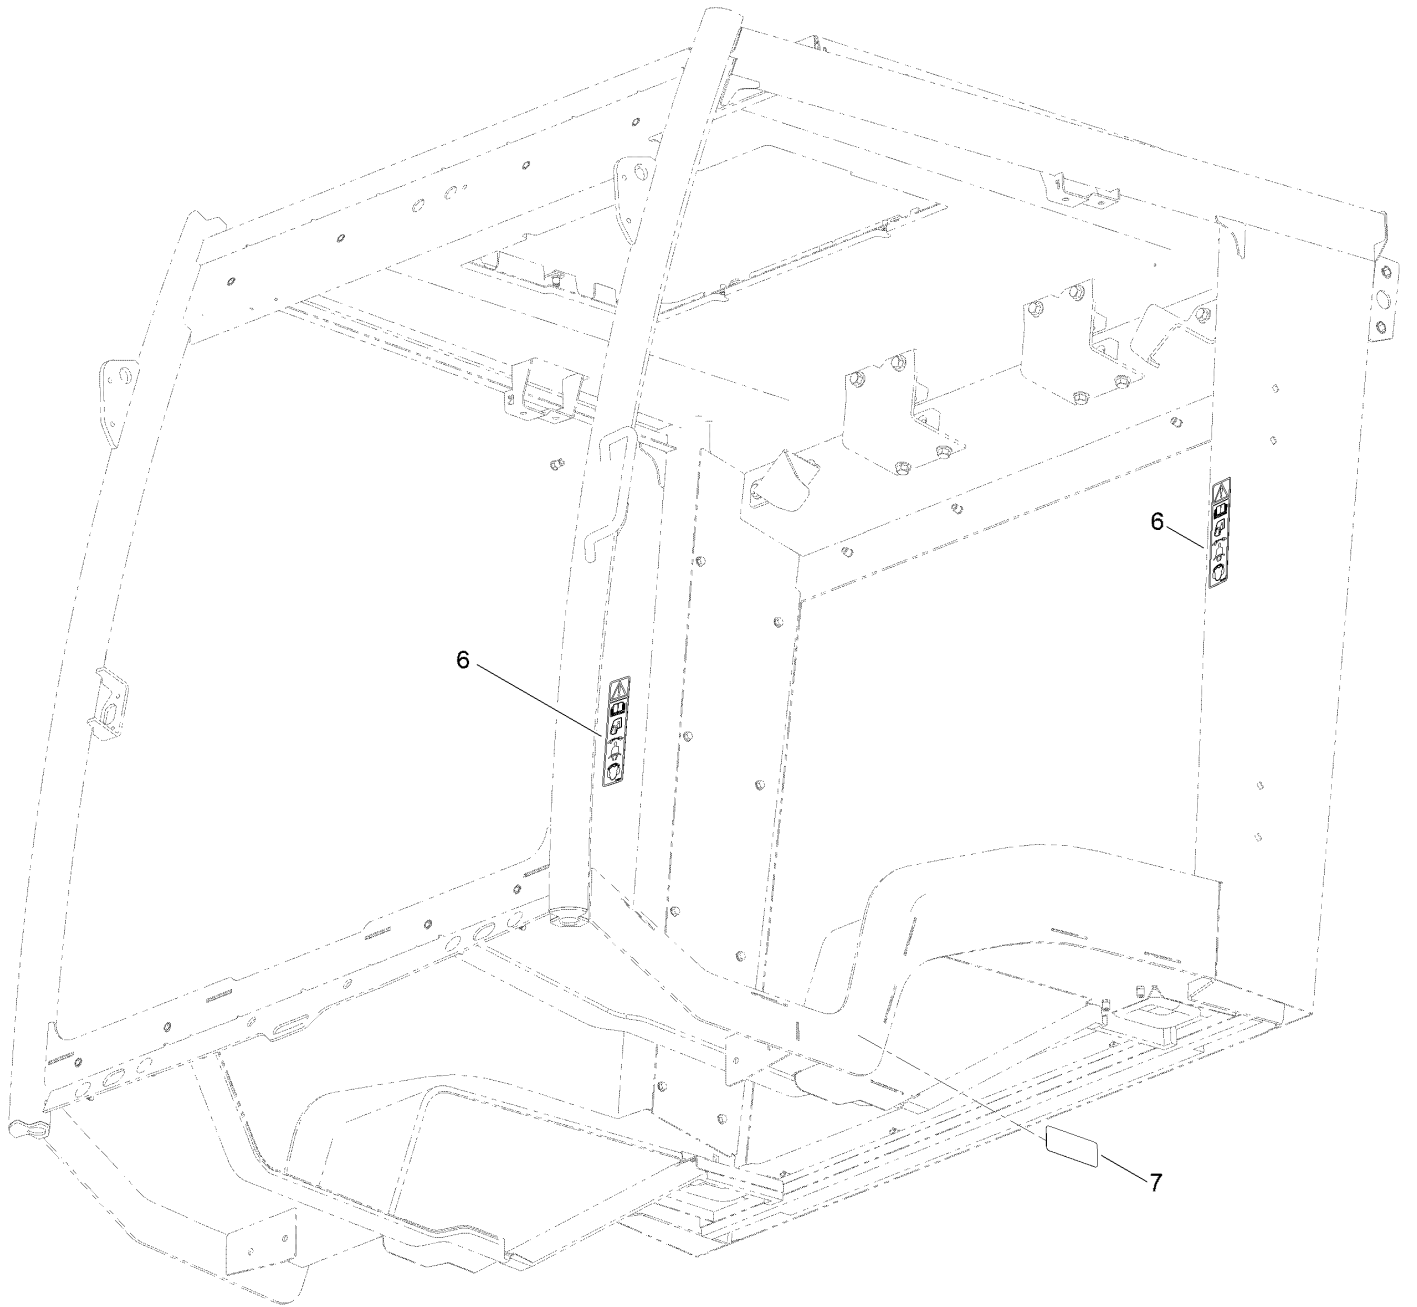

Decal Assembly

Decal Assembly (continued)

<i>Ref.</i>	<i>Part Number</i>	<i>Qty.</i>	<i>Description</i>
6	130-0594	2	Decal-Warning
7	106-9206	2	Decal-Torque, Wheel