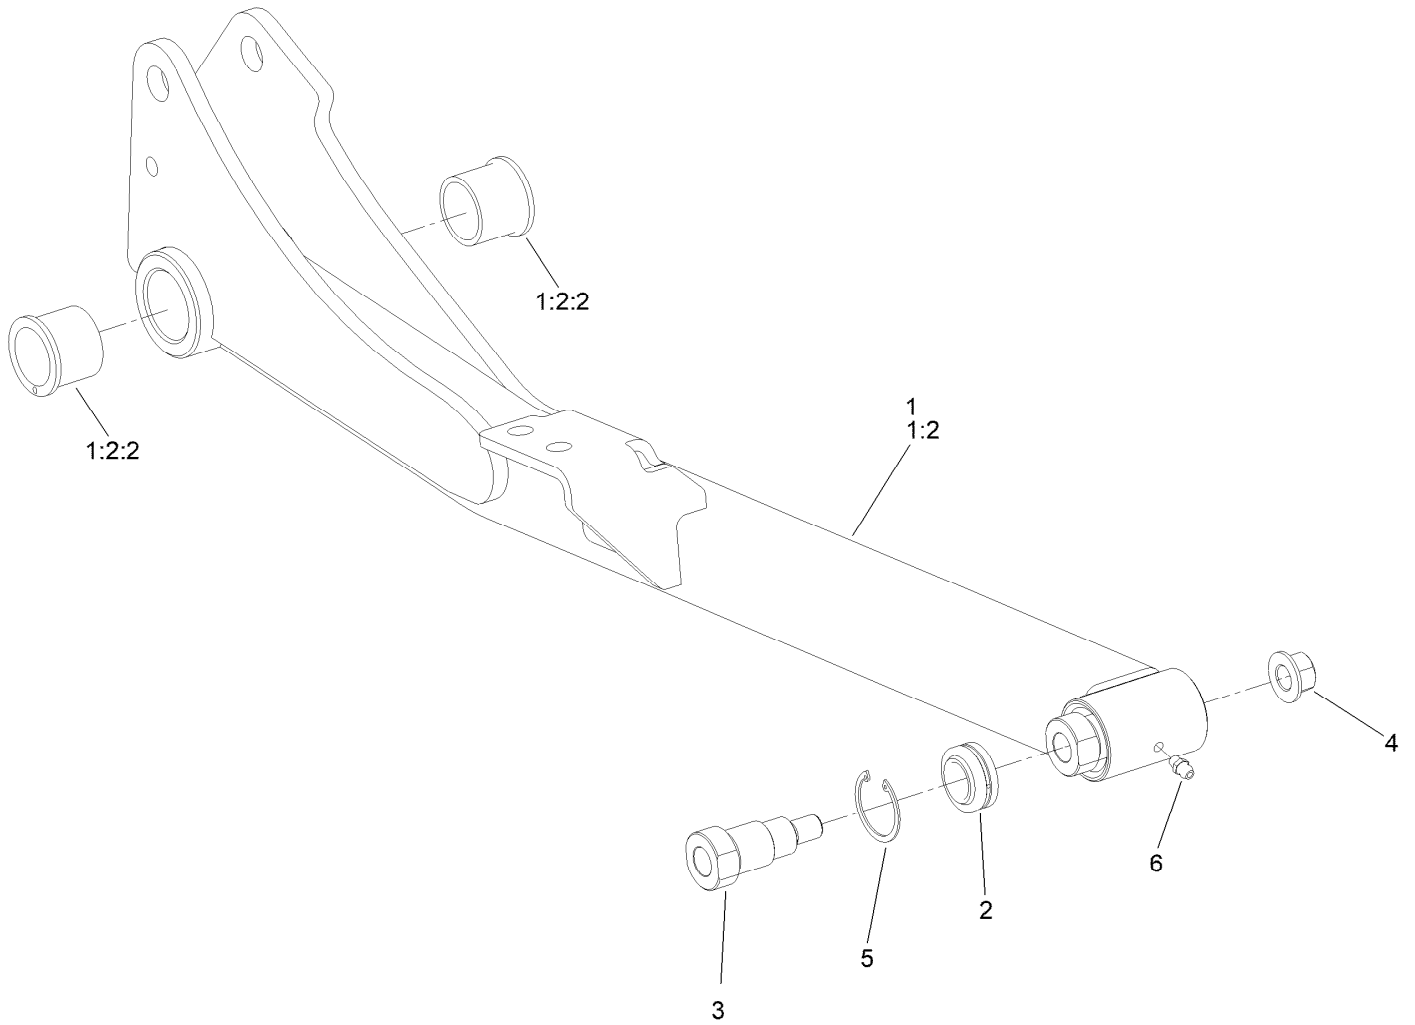

LH Lift Arm Assembly No. 144-3943 (continued)

<i>Ref.</i>	<i>Part Number</i>	<i>Qty.</i>	<i>Description</i>	<i>Ref.</i>	<i>Part Number</i>	<i>Qty.</i>	<i>Description</i>
1		1	Lift Arm ASM, LH ●	4	139-0910	1	Bolt-Shoulder
1:2		1	Hub-ASM ●	5	99-5107	1	Nut-HF Nylock
1:2:2	104-0015	2	Bushing-Flange	6	302-5	1	Fitting-Grease
2	105-7441	1	Bearing-Spherical	7	139-0948	1	Pad-Ride, Pin
3	32151-34	1	Ring-Retaining				

● Not serviced separately

RH Lift Arm Assembly No. 144-3942