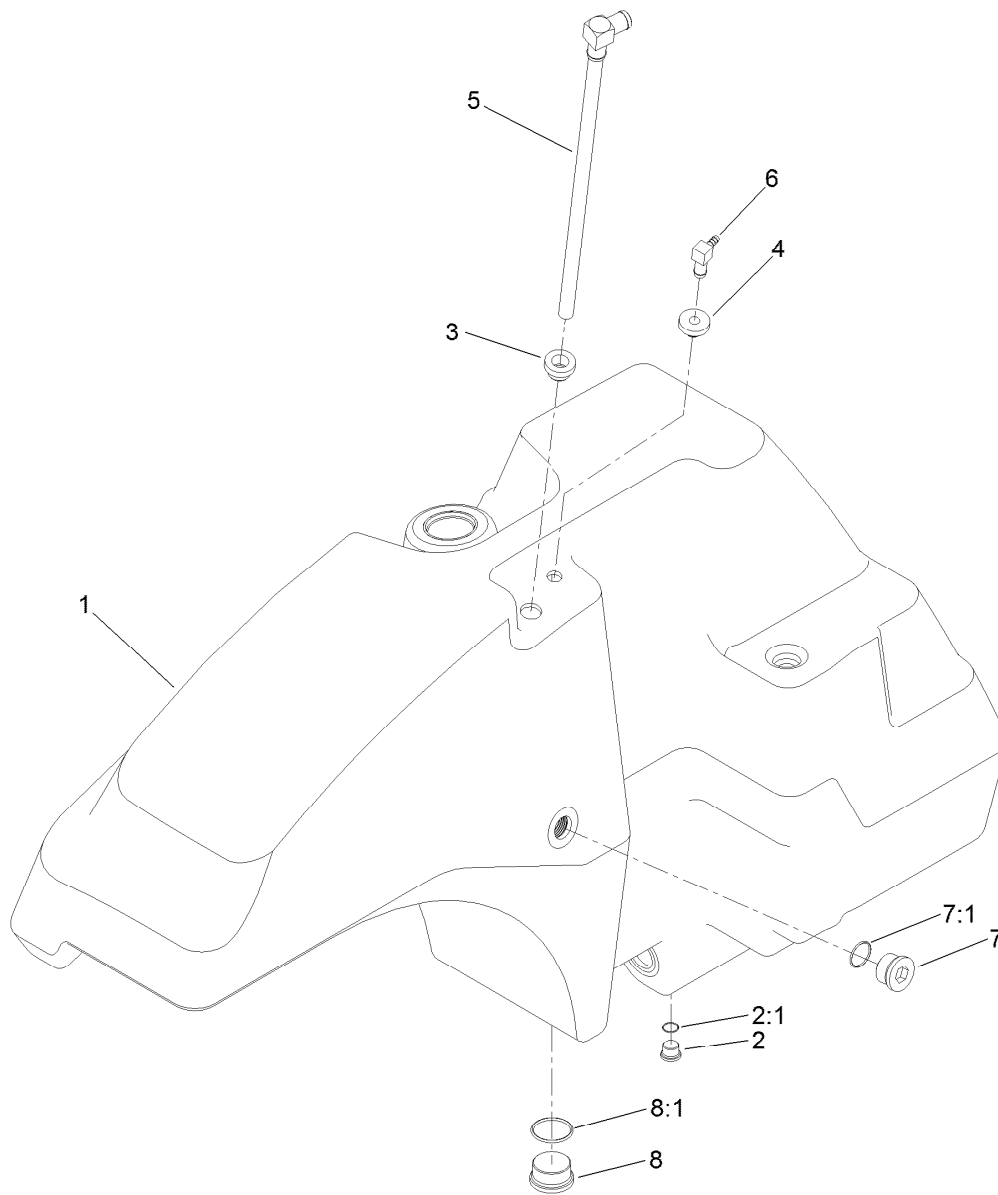

Hydraulic Tank Assembly No. 138-4418

Ref.	Part Number	Qty.	Description
1	138-7386	1	Tank-Hydraulic W/Inserts
2	353-989	1	Plug-Hex, Hollow
2:1	237-42	1	O-Ring
3	104-0790	1	Bushing
4	46-6560	1	Bushing
5	138-7384	1	Tube-Drop
6	104-5228	1	Fitting-Elbow, 90 DEG
7	139-6333	1	Fitting-Plug
7:1	237-81	1	O-Ring
8	105-3921	1	Fitting-Plug
8:1	237-146	1	O-Ring