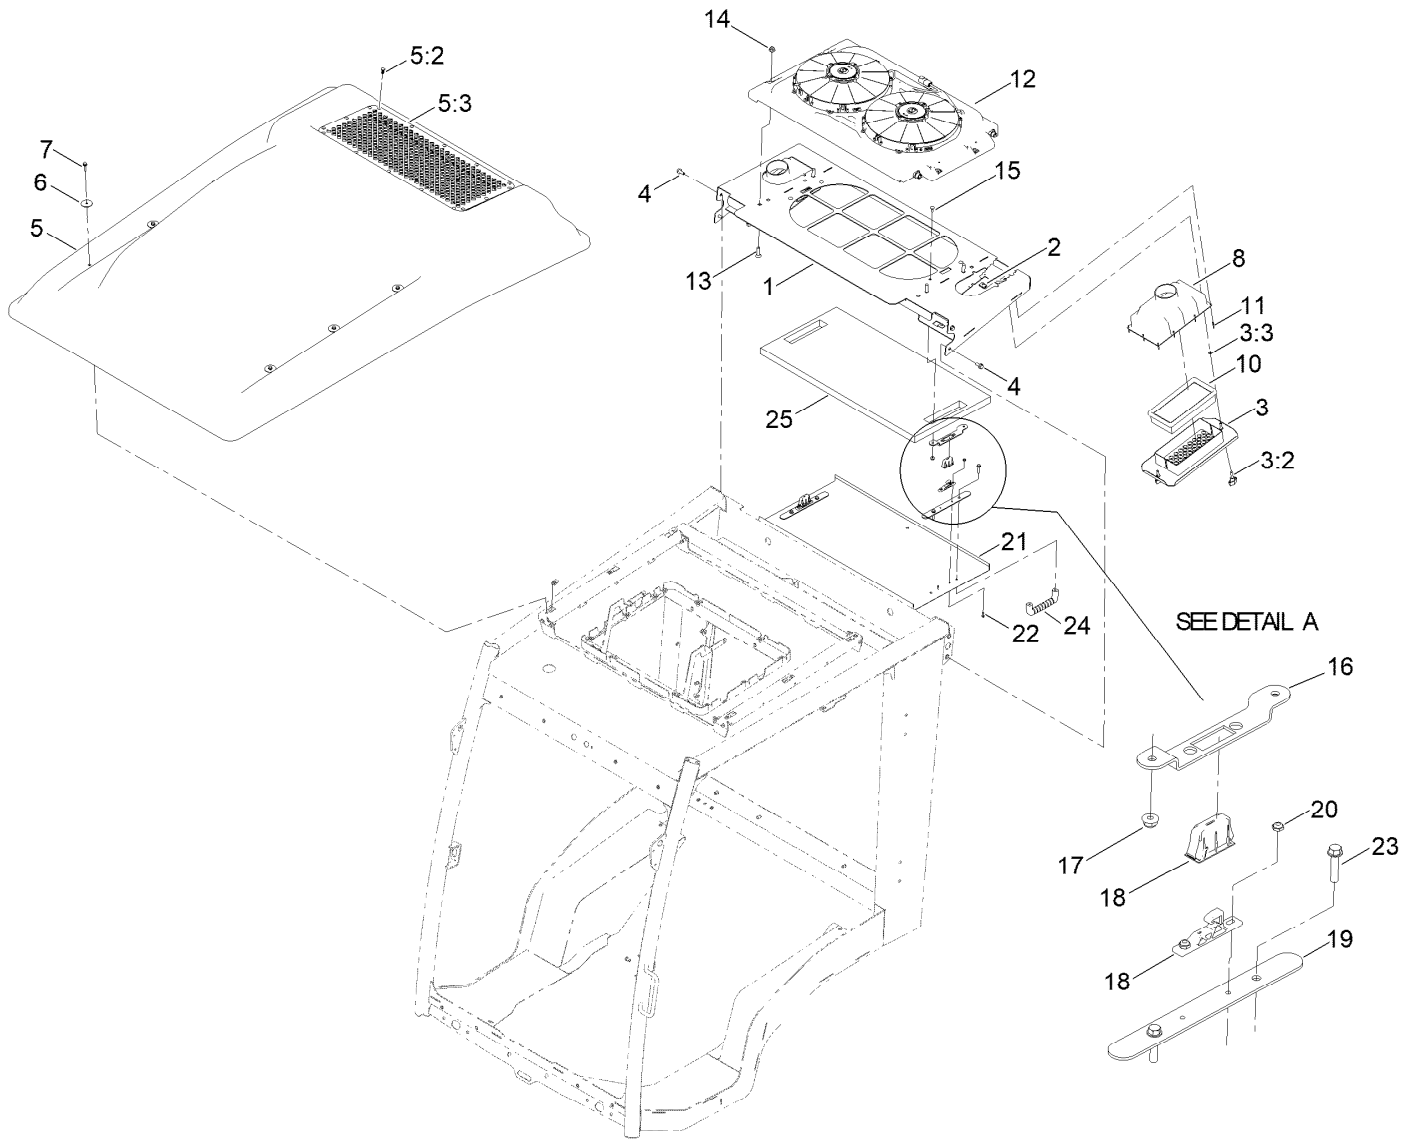

Roof, Air Filter and Condenser Assembly

Roof, Air Filter and Condenser Assembly (continued)

<i>Ref.</i>	<i>Part Number</i>	<i>Qty.</i>	<i>Description</i>	<i>Ref.</i>	<i>Part Number</i>	<i>Qty.</i>	<i>Description</i>
1	139-1958-03	1	Wing-Rear	12	138-2907	1	Condenser
2	107069	4	Clip	13	3231-28	4	Screw-CARR
3	137-1397	2	Filter Cover ASM	14	104-8301	4	Nut-HF, NI
3:2	126-5846	2	Knob-T	15	3229-11	4	Screw-CARR
3:3	32115-15	2	Nut-Push	16	138-2742	2	Mount-Latch
4	3234-47	4	Screw-HHF	17	104-7201	4	Nut-HF, NI
5	139-1898	1	Roof ASM	18	130-0643	2	Latch-Push To Close
5:2	138-2714-03	1	Screen-Roof	19	138-2744-03	2	Plate-Backing
5:3	114-4899	16	Rivet-Push	20	3296-54	4	Nut-Lock
6	136-7176	6	Washer-Fender	21	139-1923-03	1	Pre-Filter, Screen
7	120-4654	6	Screw-HHF	22	112-3169	4	Screw-HHF, Serrated
8	137-1281	2	Box-Intake, Air	23	137-3101	4	Screw-Plastic, HWH
10	121-8457	2	Filter-Air	24	65-5100	2	Handle-Door
11	3290-55	20	Rivet-Pop	25	139-1922	1	Filter-Pre-Scren