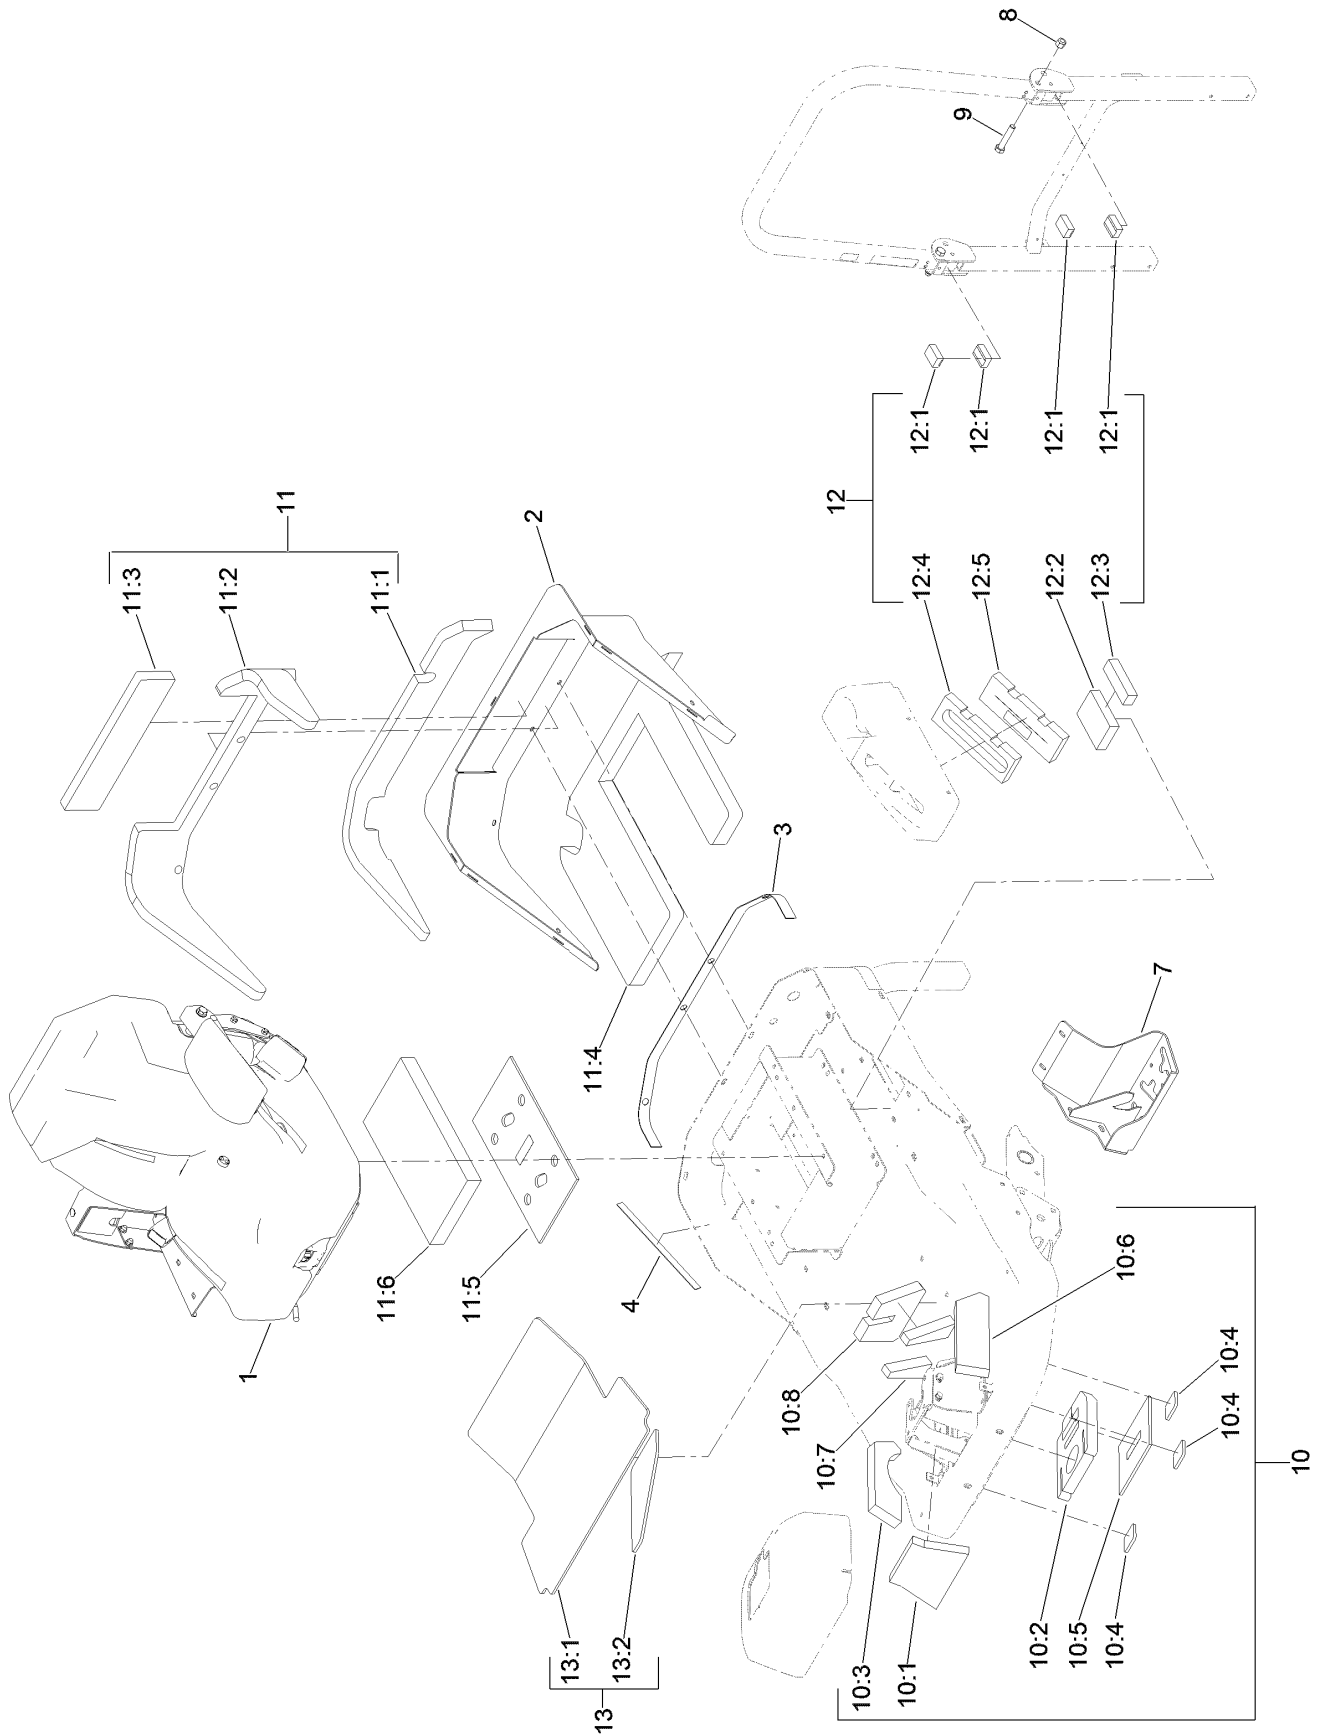

Main Wire Harness Assembly No. 122-2517 (continued)

<i>Ref.</i>	<i>Part Number</i>	<i>Qty.</i>	<i>Description</i>	<i>Ref.</i>	<i>Part Number</i>	<i>Qty.</i>	<i>Description</i>
8	218-578	4	Fuse-Blade, 10 Amp	19	32180-156	2	Cap-Plug, 6 Way
9	109355	3	Fuse-Blade, 15 Amp	20	104-4022	1	Resistor-75 Ohm
13	32180-019	2	Cover-Fuse, Single	23	32160-359	1	Connector (6M)
14	32180-101	1	Cover-Fuse, Single	27	100-4918	2	Diode
16	108-9493	1	Diode-Tvs	28	121-8866	1	Fuse-Mini Blade, 10 Amp
17	32180-089	1	Cap-Plug, 3 Way	32	32180-056	2	Cap
18	32180-043	1	Resistor-120 Ohm	37	109101	1	Fuse-Blade, 20 Amp

Seat, Firewall and Step Mount Assembly