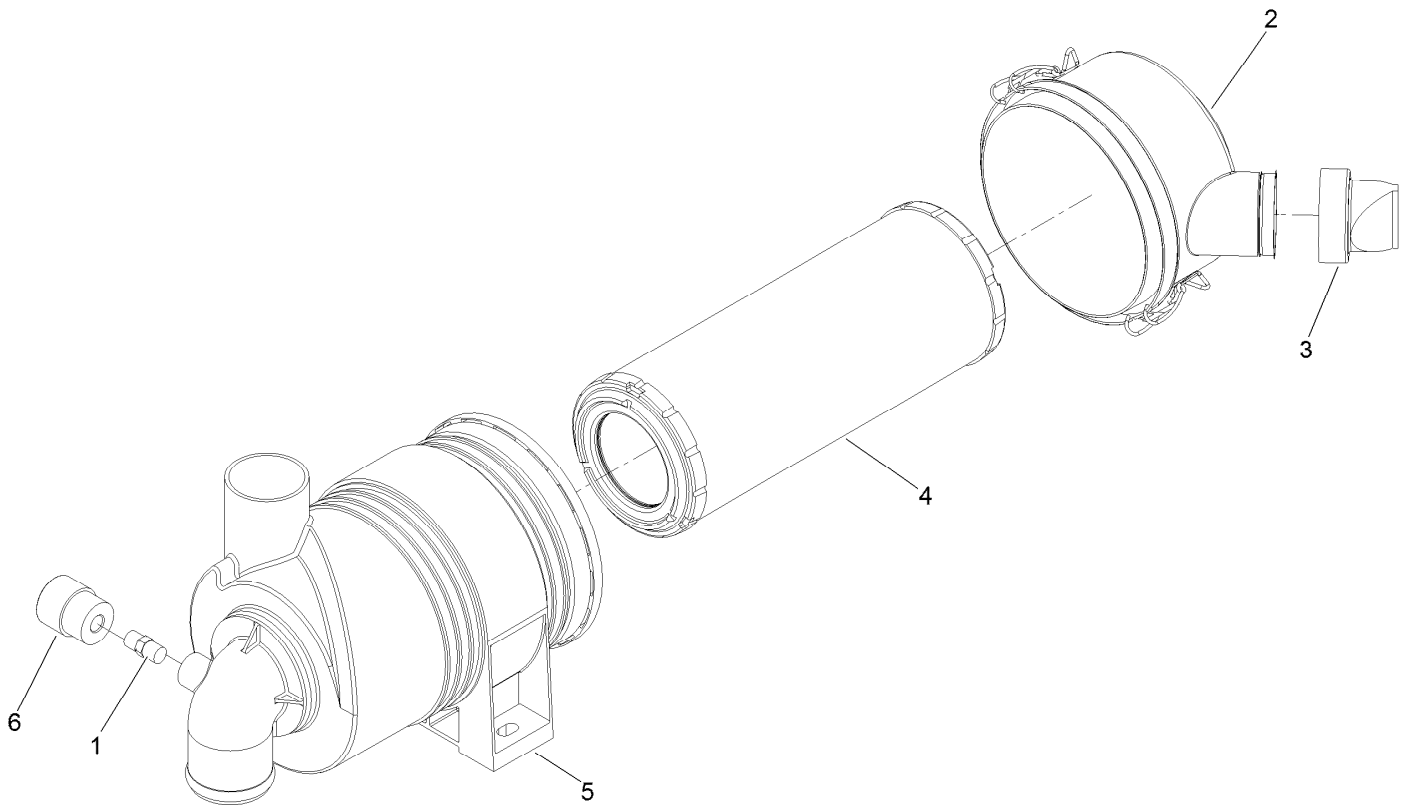

Air Cleaner Assembly No. 136-4481

Air Cleaner Assembly No. 136-4481 (continued)

<i>Ref.</i>	<i>Part Number</i>	<i>Qty.</i>	<i>Description</i>	<i>Ref.</i>	<i>Part Number</i>	<i>Qty.</i>	<i>Description</i>
1	94-1416	1	Adapter-Indicator	4	108-3810	1	Filter-Air
2	98-9771	1	Cover ASM	5	98-4525	1	Bracket-Cleaner, Air
3	94-1414	1	Valve-Vacuator	6	93-9164	1	Indicator-Mini