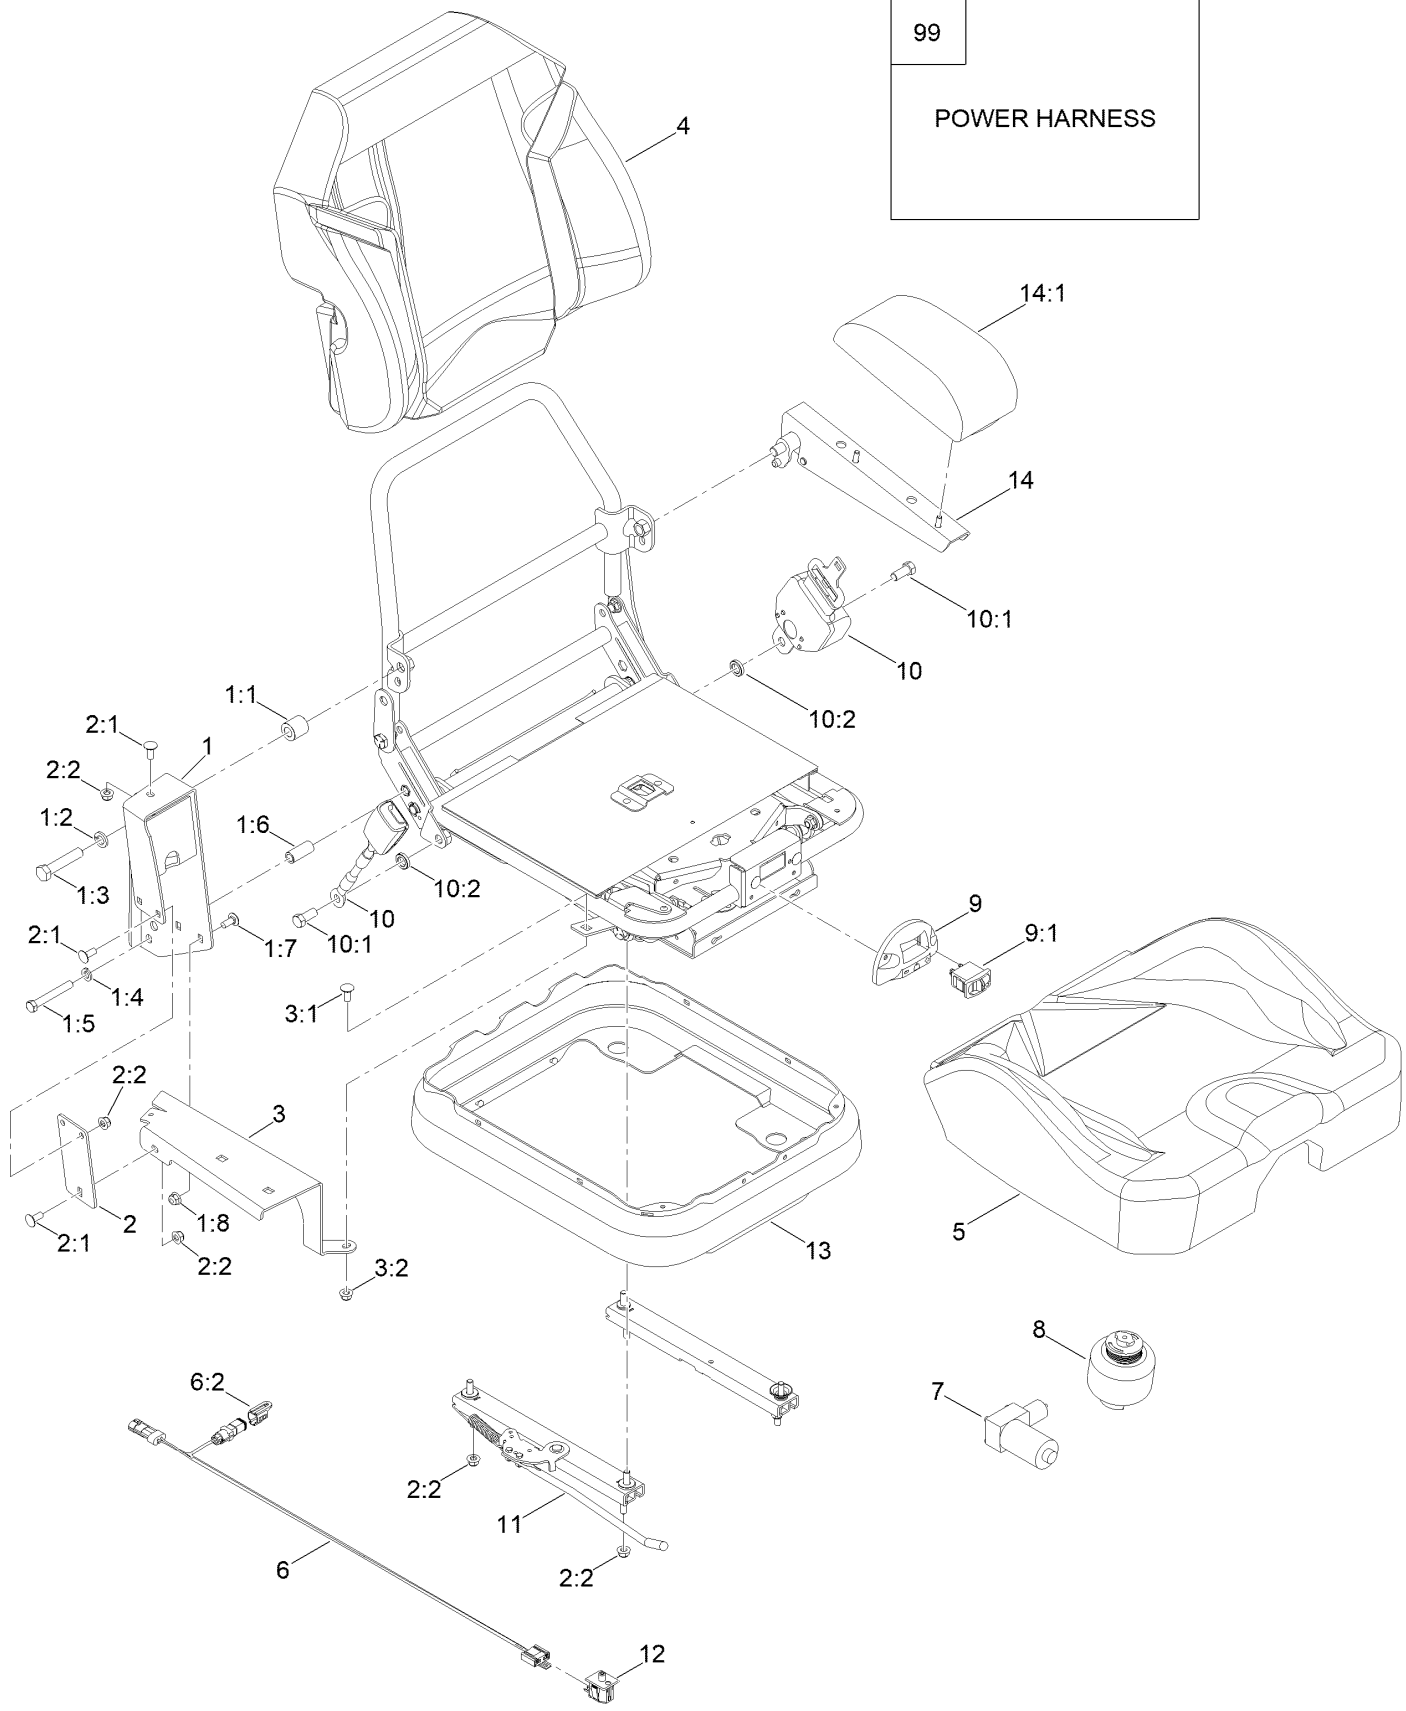

Air Ride Suspension Seat Kit Assembly

99
POWER HARNESS