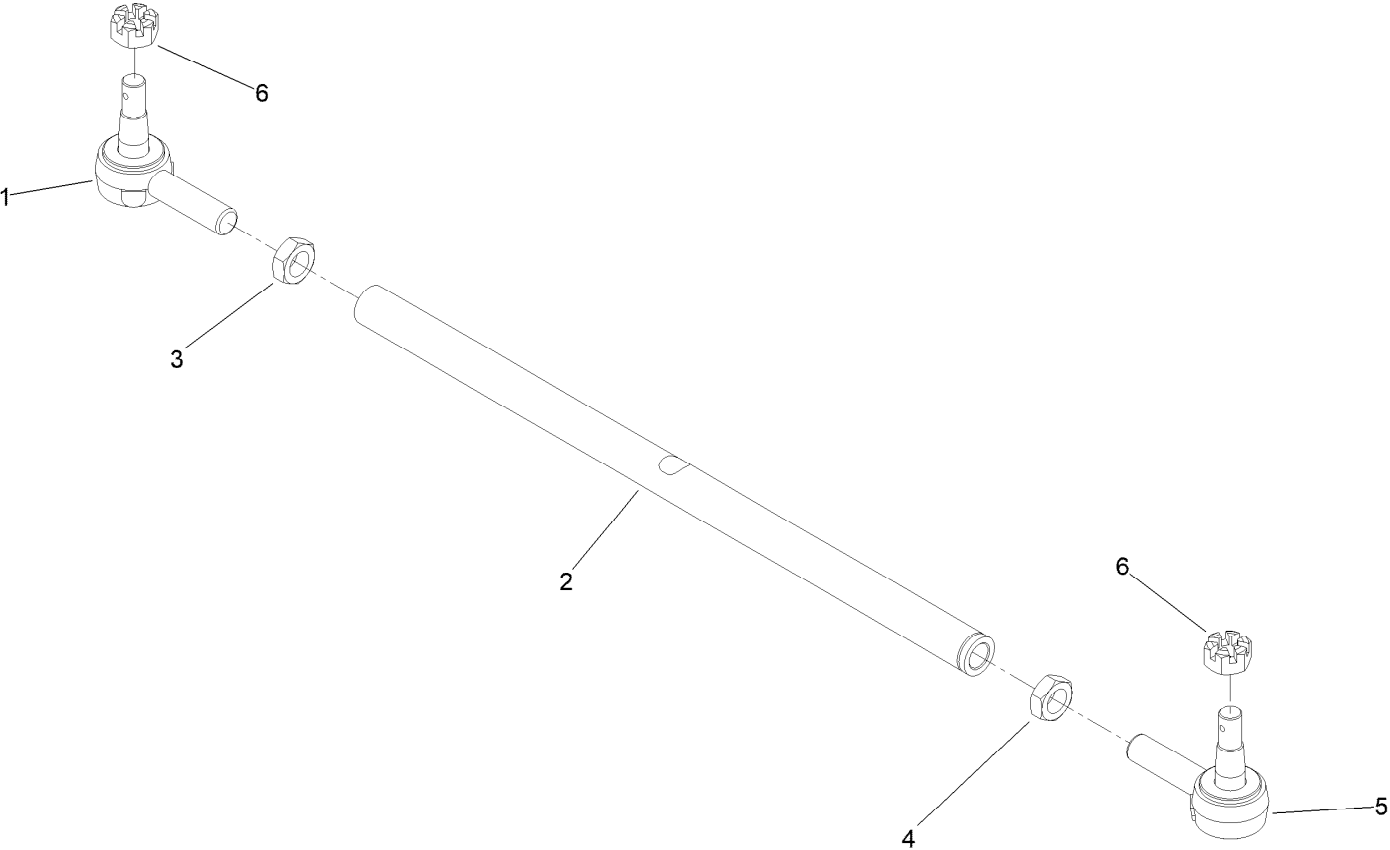

Tie Rod Assembly No. 144-3900

Tie Rod Assembly No. 144-3900 (continued)

<i>Ref.</i>	<i>Part Number</i>	<i>Qty.</i>	<i>Description</i>
1	144-3901	1	End-Rod, Tie
2	133-6463	1	Tie-Rod
3	84-5300	1	Nut-Jam

<i>Ref.</i>	<i>Part Number</i>	<i>Qty.</i>	<i>Description</i>
4	110-5337	1	Nut-Jam
5	144-3902	1	End-Rod, Tie
6	140-6135	2	Nut-Hex, Slotted