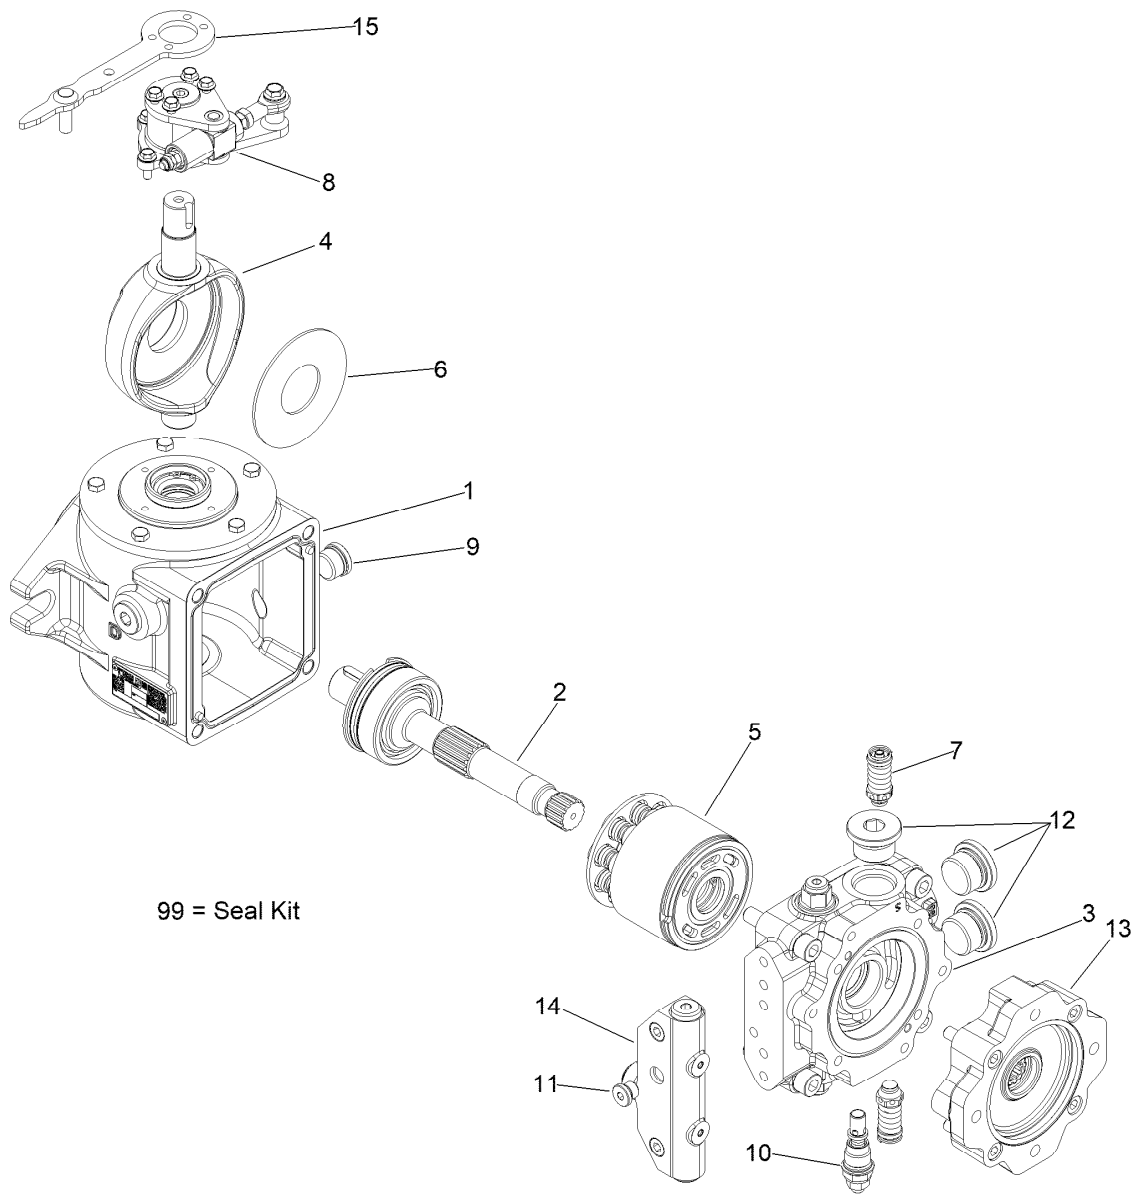

● Not illustrated

■ Not serviced separately

Pump, Driveshaft and Clutch Assembly

Ref.	Part Number	Qty.	Description	Ref.	Part Number	Qty.	Description
1	145-5940	1	Pump-Bondioli	20	163-1700SP	1	Driveshaft
2	145-6044	1	Pulley-3/3V	21	144-0452	6	Screw-HSH, Patch
3	147-0050	1	Stubshaft-3/3V	22	140-6200	1	Idler Pivot (Mach)
4	145-5987	1	Clutch-Gt5 W/Integral Con	24	131-8591	2	Screw-HSH
5	139-6259	1	Belt-3/3V	25	119-4061	2	Screw-HHF
6	138-0690	8	Screw-HHF,Patch	26	140-6179	1	Idler Arm ASM
7	1-803022	2	Screw-Set	26:2	93-4510	2	Bushing-Caster
8	133-0041	2	Screw-HF	27	32120-84	1	Ring-Snap, External
9	99-5107	2	Nut-HF Nylock	28	140-3102	1	Spring-Torsion
10	94-3645	1	Key	29	144-3904	1	Pulley-Tensioner
11	139-6238	1	Washer	30	108-3742	1	Screw-HHF
12	1-603610	2	Washer-Spring	31	104-8301	4	Nut-HF, NI
13	109-9761	1	Screw-HH	33	302-40	1	Fitting-Grease, 90 DEG
14	147-0060	1	Bumper	34	3234-42	1	Screw-HHF
16	10-7070	1	Key-Square	38	80-6990	2	Washer-Hardened
19	104-8300	2	Nut-HF, NI	39	32128-36	2	Nut-HF