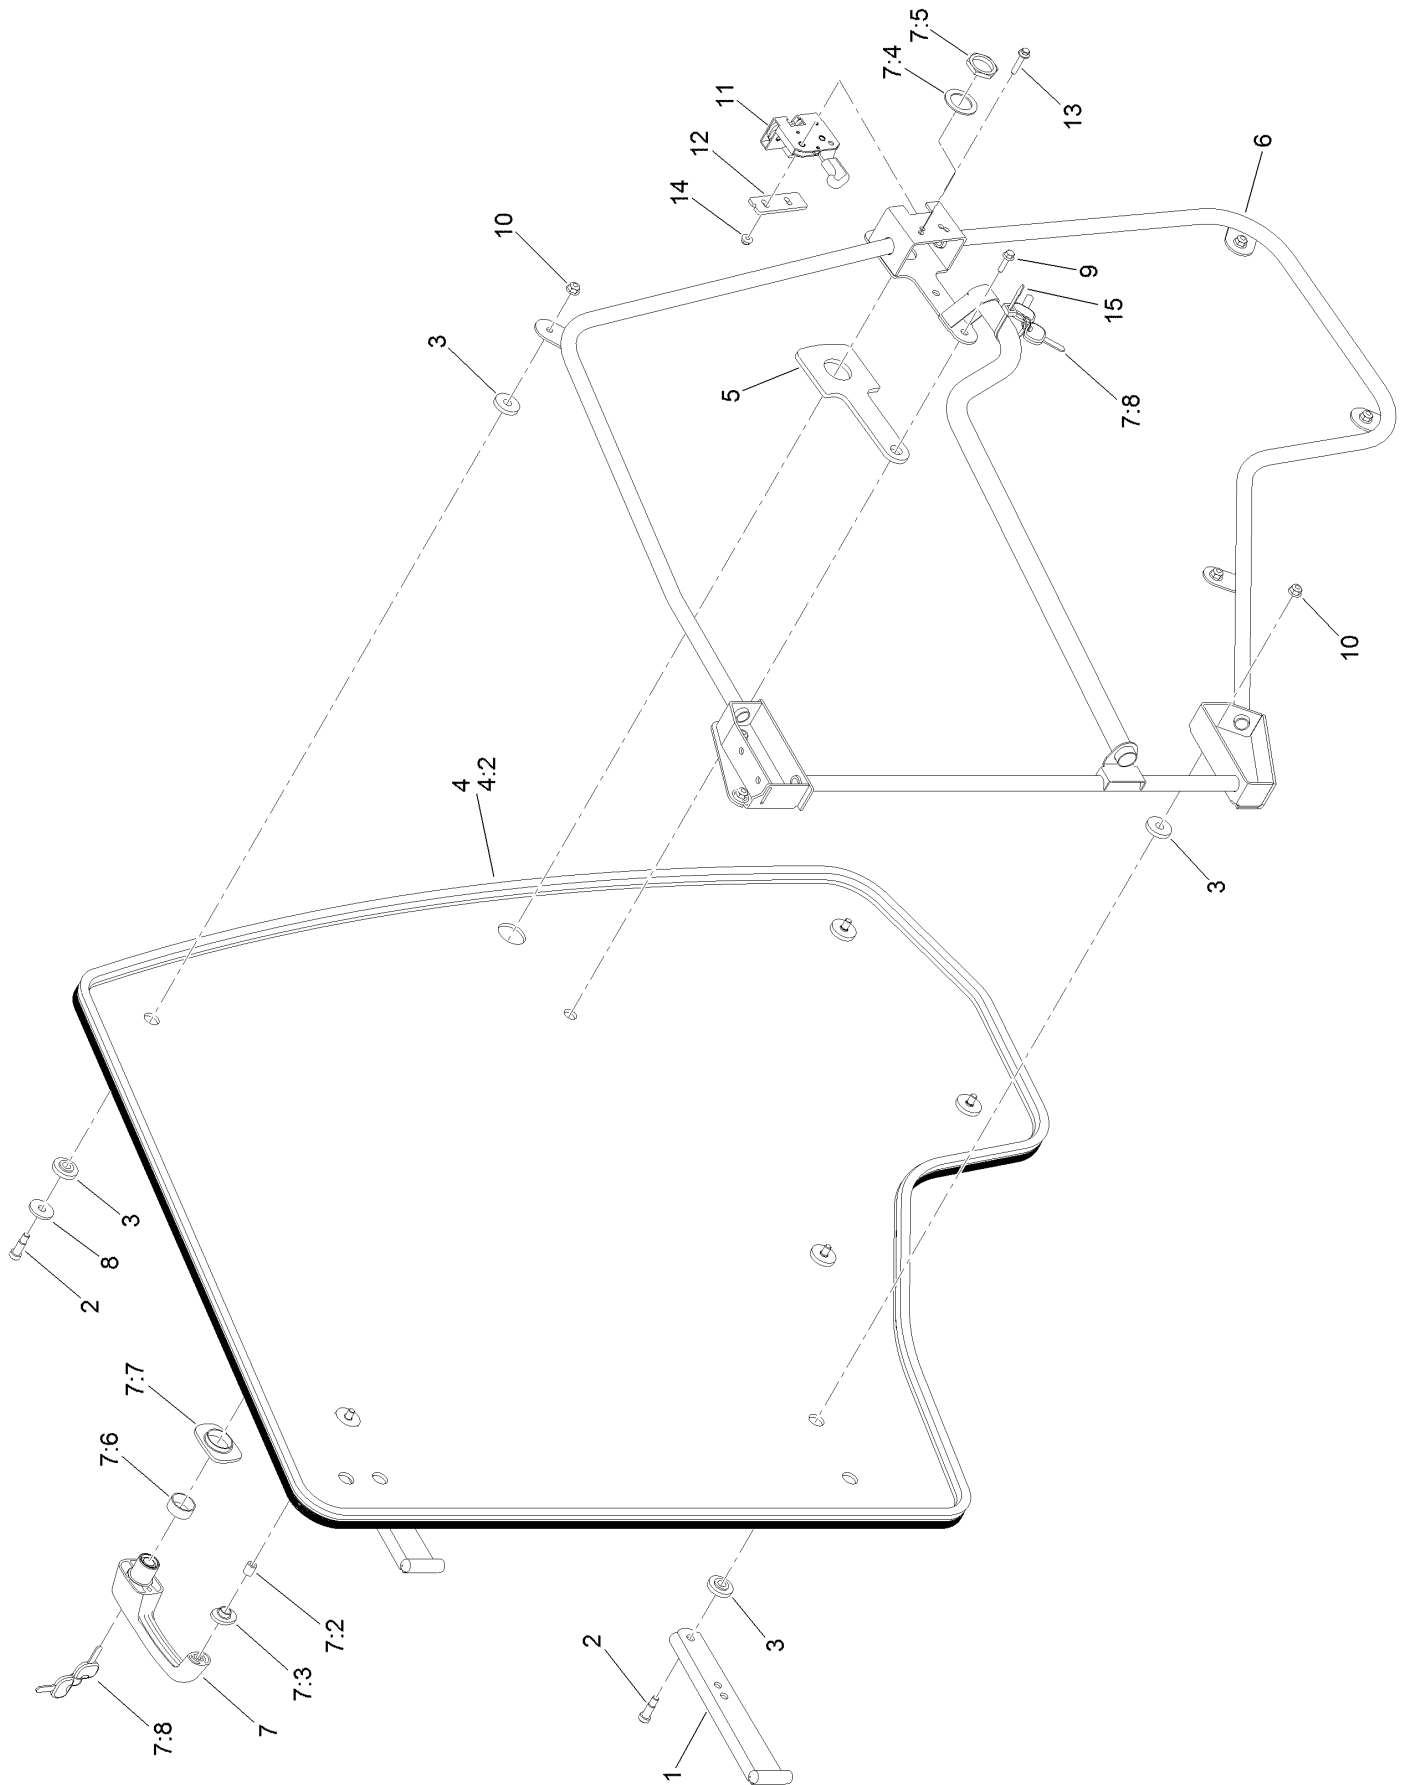

LH Door Assembly

LH Door Assembly (continued)

<i>Ref.</i>	<i>Part Number</i>	<i>Qty.</i>	<i>Description</i>	<i>Ref.</i>	<i>Part Number</i>	<i>Qty.</i>	<i>Description</i>
1	132-3622-03	2	Hinge-Door, LH	7:6	121-8627	1	Cylinder-Mounting, End
2	125-9520	9	Screw-Shoulder, HSH	7:7	121-8323	1	Grommet-Mounting, Small
3	125-9982	18	Bushing-Flange	7:8	125-9531	1	Key-Set
4	137-1207	1	LH Glass Door ASM	8	125-9676	5	Washer-Backup
4:2	137-1205	1	Trim-Seal, Door	9	33103-025	1	Screw-HHF
5	121-8331	1	Gasket-Handle	10	104-8300	9	Nut-HF, NI
6	140-6552-03	1	Frame-Door, LH	11	121-8391	1	Latch-LH
7	121-8630	1	Handle ASM	12	121-8395	1	Plate-Support, Latch
7:2	121-8628	1	Cylinder-Mounting, Key	13	3234-21	2	Screw-HHF
7:3	121-8322	1	Grommet-Mounting, Large	14	104-7201	2	Nut-HF, NI
7:4	121-8327	1	Washer	15	3290-378	1	Tie-Cable
7:5	121-8328	1	Nut