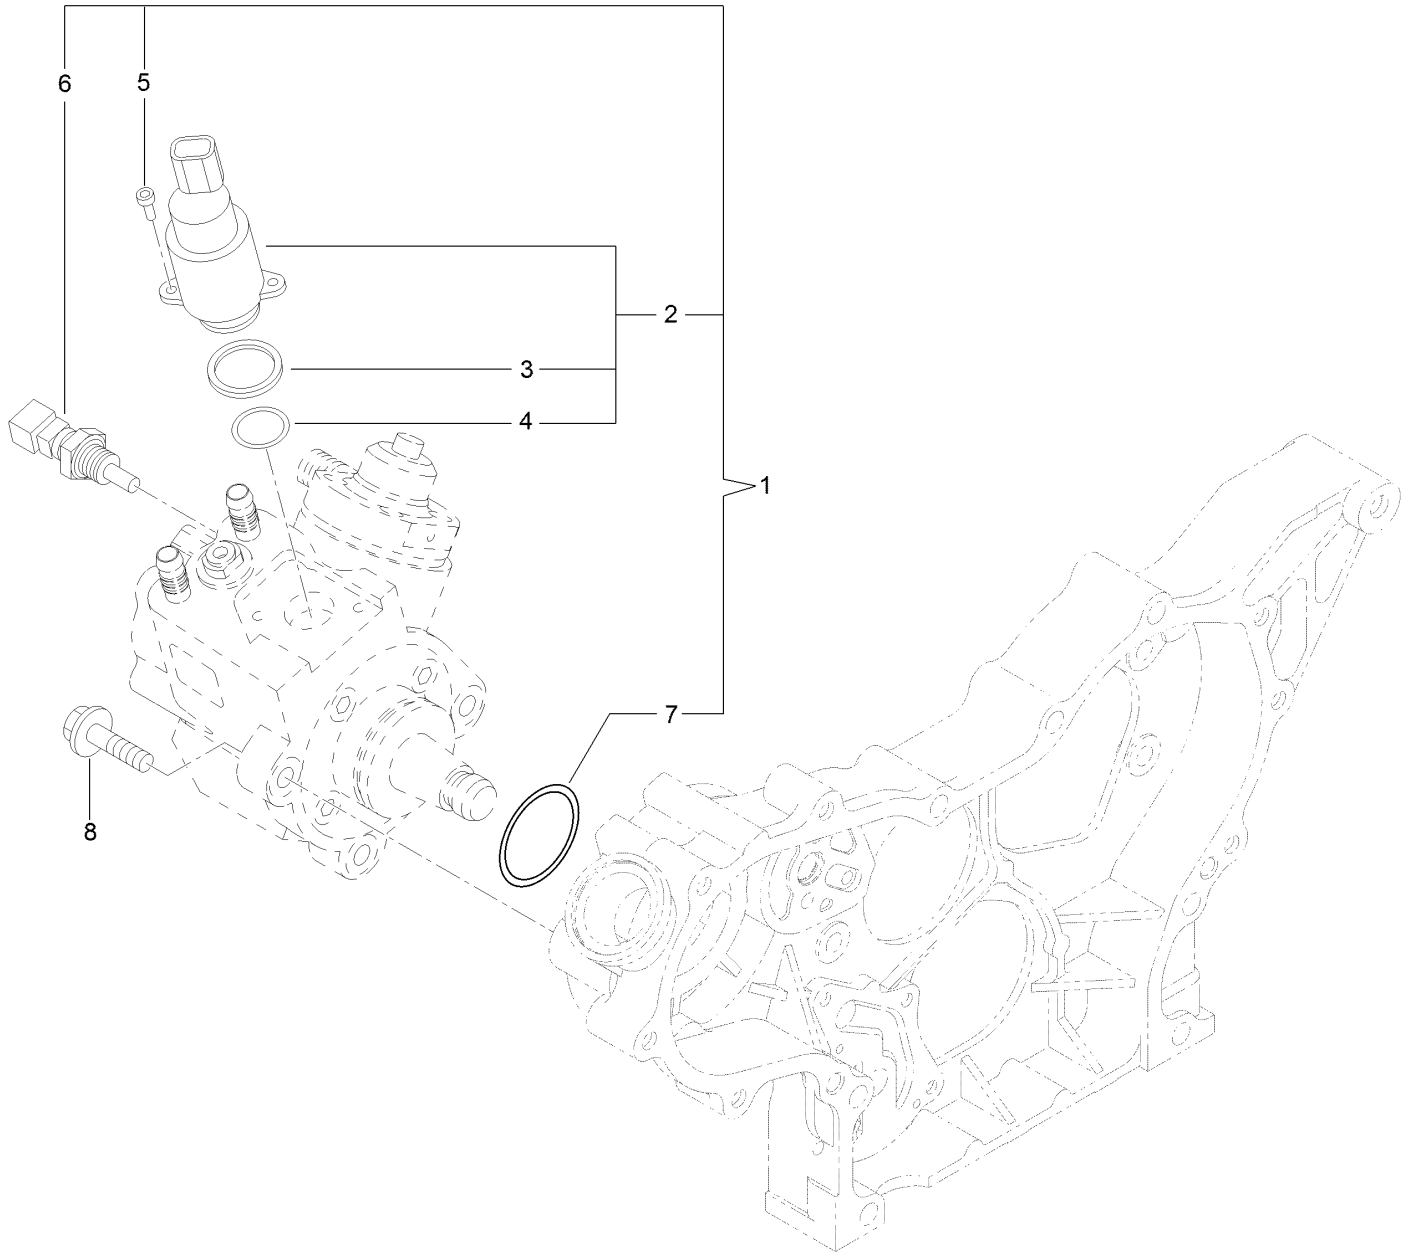

Fuel Supply Pump Assembly

Fuel Supply Pump Assembly (continued)

<i>Ref.</i>	<i>Part Number</i>	<i>Qty.</i>	<i>Description</i>	<i>Ref.</i>	<i>Part Number</i>	<i>Qty.</i>	<i>Description</i>
1	140-7178	1	Fuel Pump ASM	5	131-2107	2	Bolt
2	131-2103	1	Valve ASM	6	131-2108	1	Sensor-Temperature
3	131-2105	1	Ring-Sealing	7	127-3074	1	O-Ring
4	131-2106	1	O-Ring	8	125-7216	3	Bolt