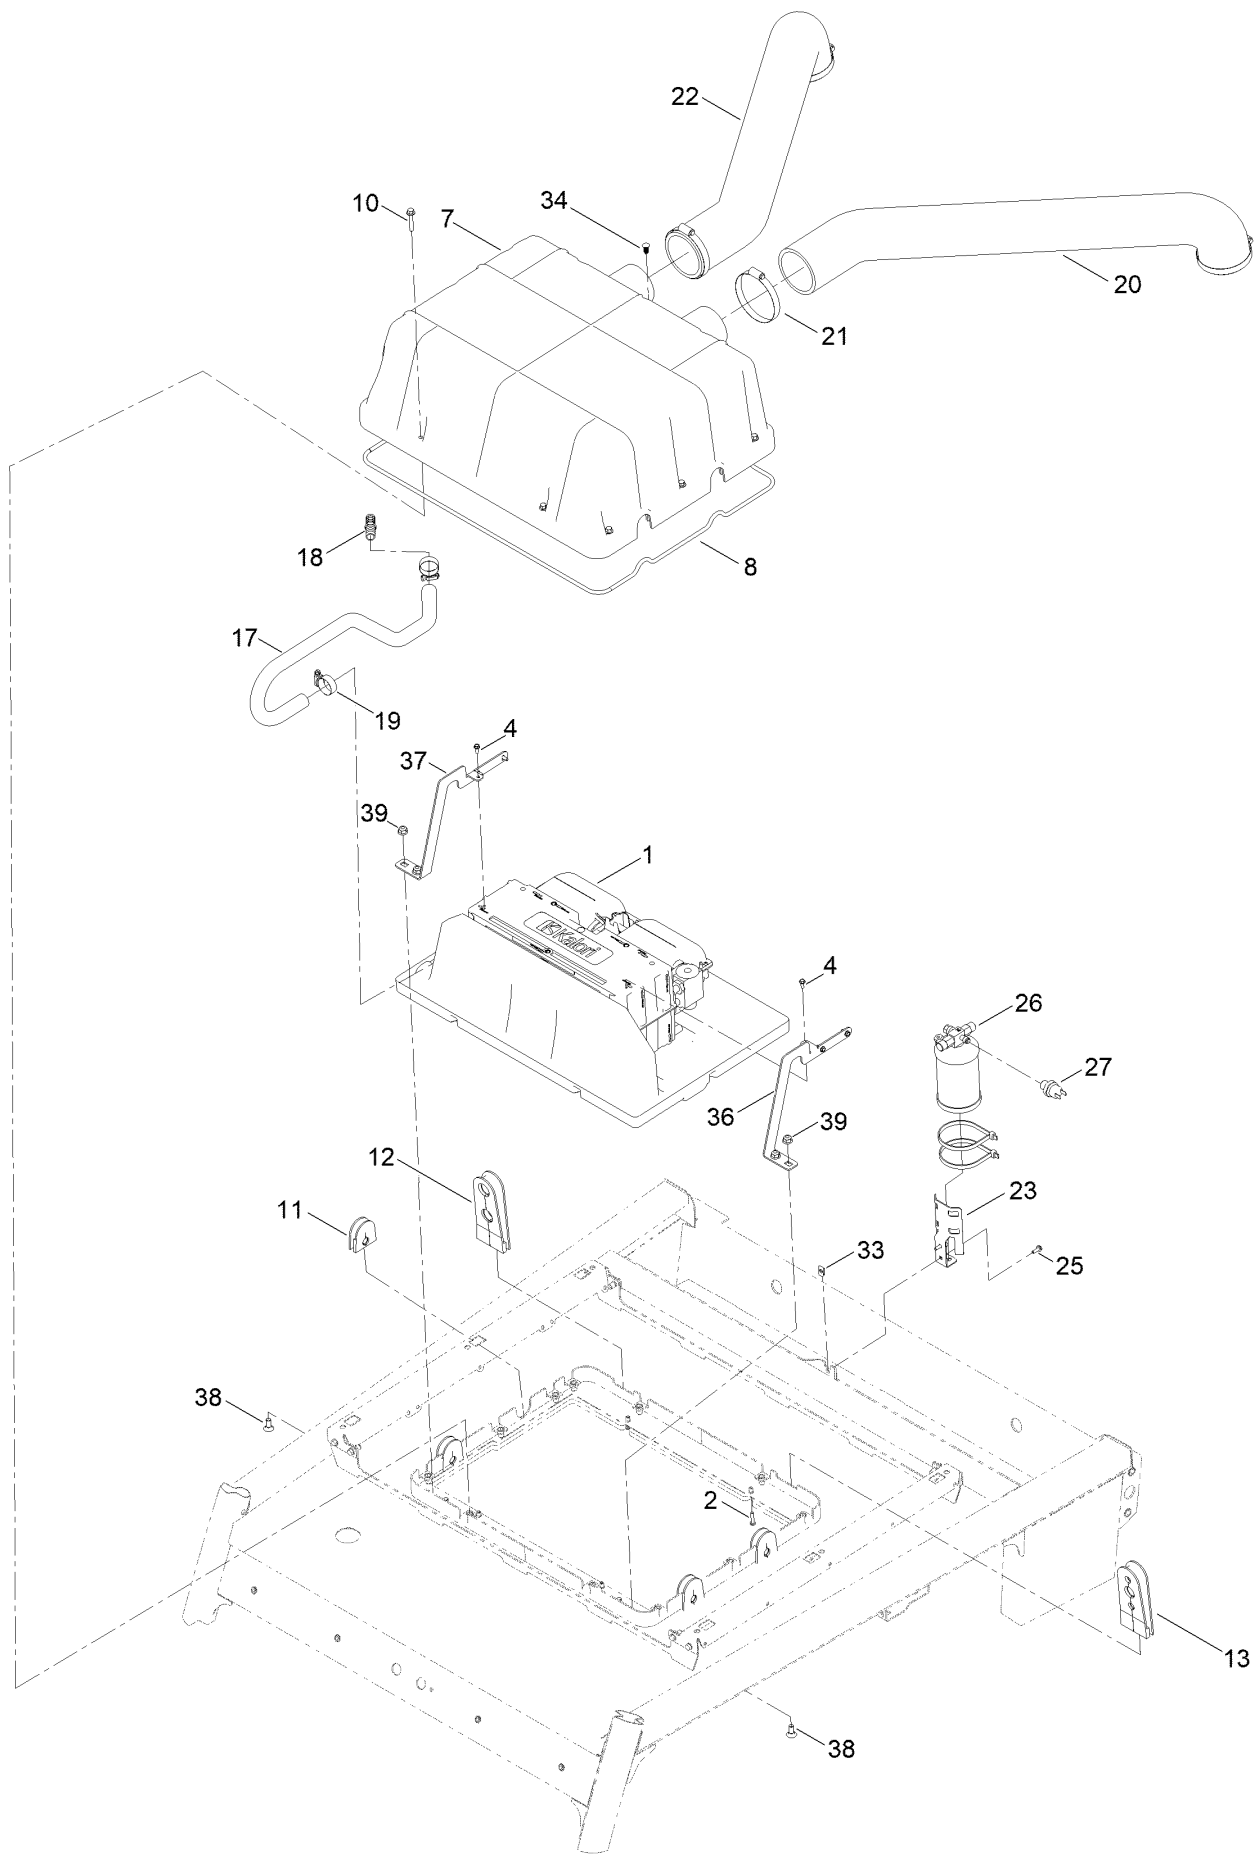

Heater Assembly

Heater Assembly (continued)

<i>Ref.</i>	<i>Part Number</i>	<i>Qty.</i>	<i>Description</i>	<i>Ref.</i>	<i>Part Number</i>	<i>Qty.</i>	<i>Description</i>
1	163-0361	1	Hvac ASM	21	2412-110	4	Clamp-Band/Screw
2	3250-27	4	Screw-PPH	22	139-1929	1	Hose-Intake, RH
4	117-5036	6	Screw-Plastic, HWH	23	138-2790	1	Bracket-Mount, Drier
7	138-2827	1	Cover-A/C	25	32105-23	2	Screw
8	138-2831	1	Seal-Cord, Foam	26	130-5999	1	Drier-Receiver
10	131-5927	11	Screw-HHF	27	119-4501	1	Switch-Function, Dual
11	140-6566	4	Plug - A/C Drain Line	28	3334-945	2	Tie-Cable ●
12	138-2816	1	Plug-Lines, Heat	33	163-0363	2	Nut-U-Clip Speed Retainer
13	140-1624	1	Plug-A/C Lines	34	114-4899	1	Rivet-Push
17	163-0405	1	Heater-Hose, Formed	36	163-0373-0P	1	Brkt-Support, Left
18	131-3373	1	Fitting-STR	37	163-0374-0P	1	Brkt-Support, Right
19	2412-129	2	Clamp-Hose	38	3230-1	4	Bolt-CARR
20	139-1928	1	Hose-Intake, LH	39	104-8300	4	Nut-HF, NI

● Not illustrated