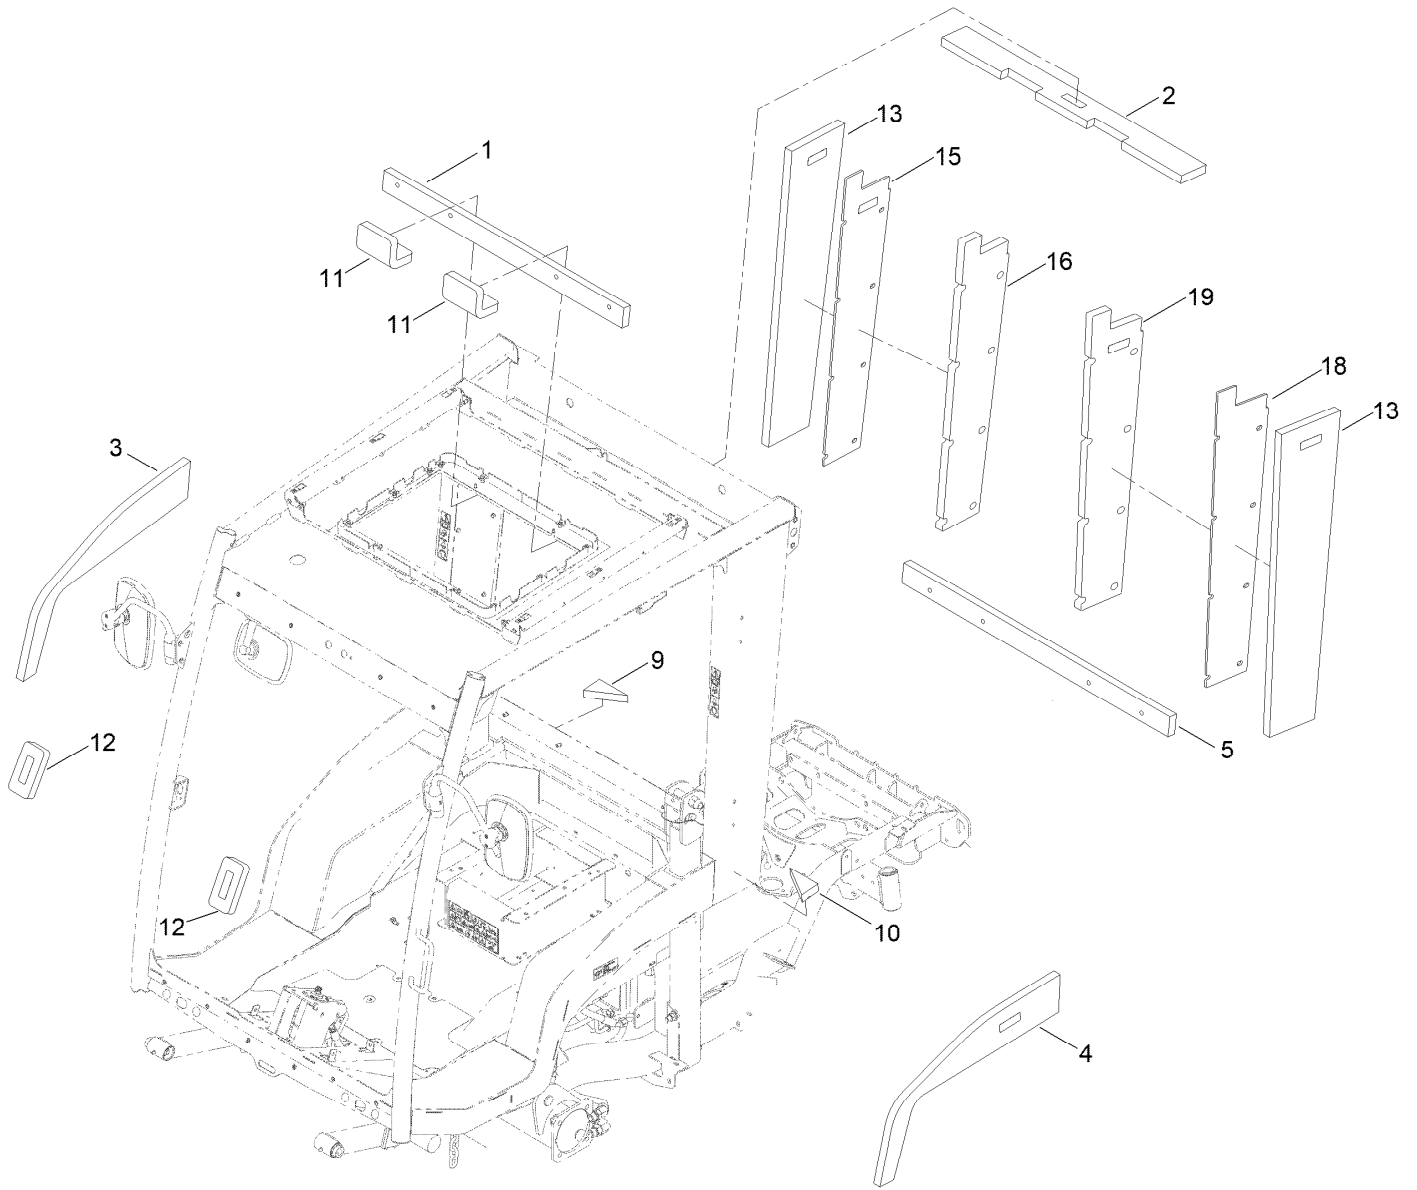

Cab Sound Reduction Assembly

Cab Sound Reduction Assembly (continued)

<i>Ref.</i>	<i>Part Number</i>	<i>Qty.</i>	<i>Description</i>	<i>Ref.</i>	<i>Part Number</i>	<i>Qty.</i>	<i>Description</i>
1	140-6886	1	Rear-Window	12	144-3238	2	Dash-Pad
2	140-6887	1	Rear-Ceiling	13	140-6884	2	Pillar-Pad, Rear
3	140-6888	1	Side-Door, RH	15	140-6737	1	Panel-Sound Dampening, RH
4	140-6889	1	Side-Door, LH	16	144-3235	1	Pillar-Pad, Rear RH
5	140-6890	1	Rear-Window	18	140-6738	1	Panel-Sound, Dampening LH
9	140-6894	1	Tile-Corner, RH	19	144-3236	1	Pillar-Pad, Rear LH
10	140-6895	1	Tile-Corner, LH				
11	144-3237	2	ROPS-Pad