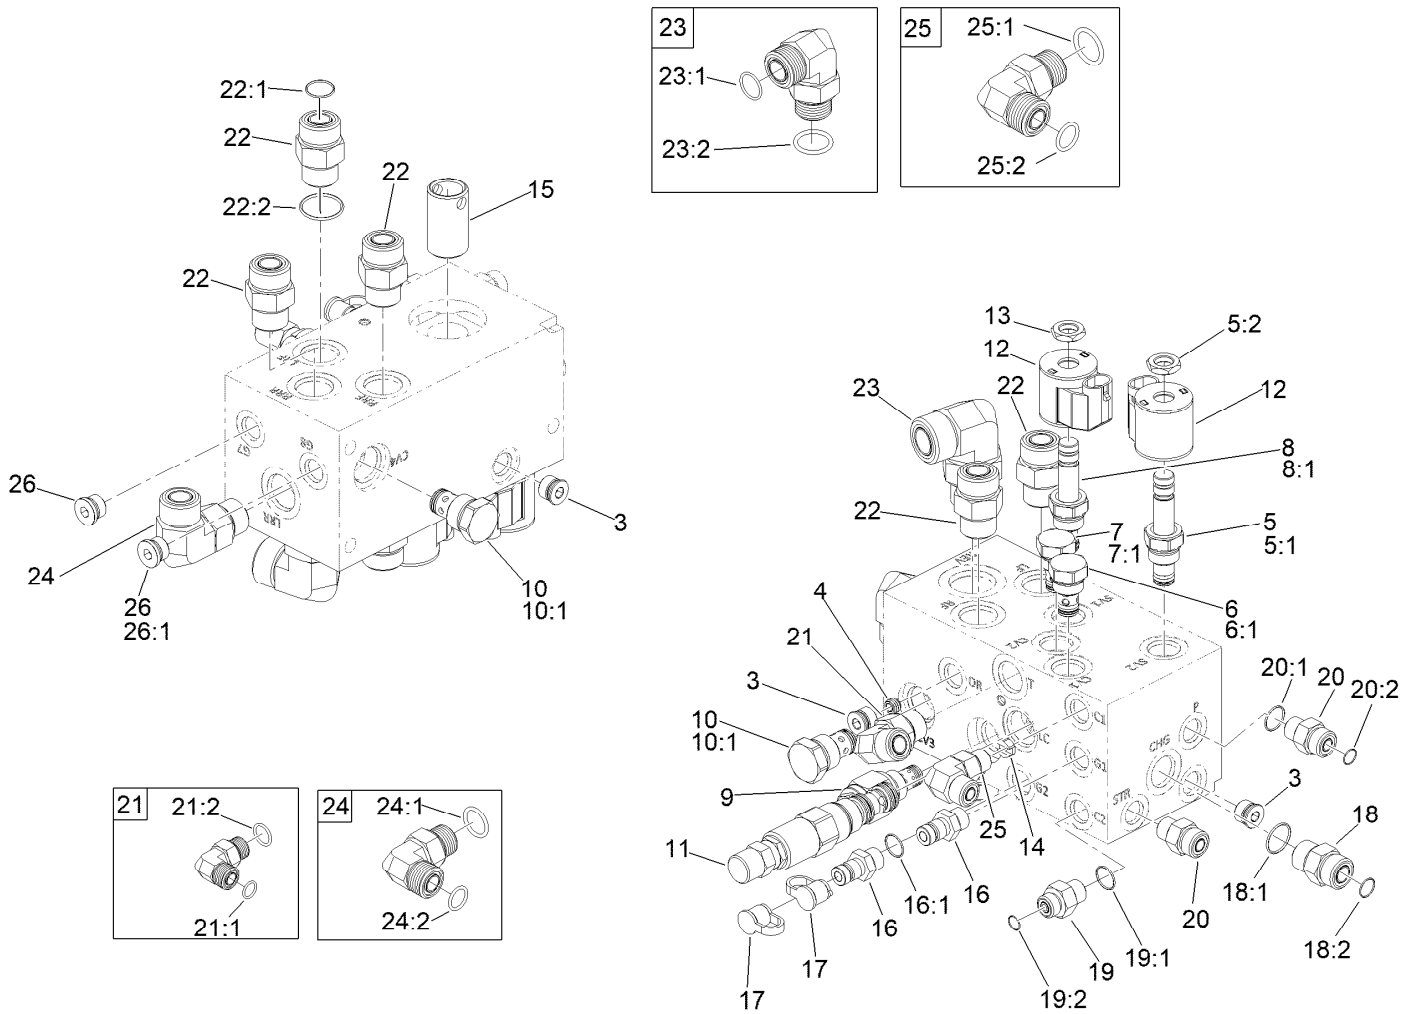

Parts in service assemblies have reference numbers in the form a:b. The a represents the reference number of the entire service assembly and the b represents a sequential number unique to each part within the service assembly.

For example, a wheel assembly might be identified by reference number 6, the tire by 6:1, the valve by 6:2, and the wheel by 6:3. When you order the assembly identified by reference number 6, you receive all parts identified by reference numbers 6:1, 6:2, and 6:3. However, you may also order any part individually. Reference numbers of this type appear in illustration and in parts lists.

● Not illustrated

■ Not serviced separately

Steering/Lift Manifold Assembly No. 145-6080

Ref.	Part Number	Qty.	Description	Ref.	Part Number	Qty.	Description
3	112-9213	3	Plug	14	139-6296	1	Orifice-Check 0.100 DIA
4	110-8883	1	Plug-Orifice (0.040)	15	139-6297	1	Nipple-Filter
5	112-9206	1	Solenoid Valve ASM	16	59-7410	2	Fitting-Diagnostic
5:1	105-9156	1	Seal Kit	16:1	237-42	1	O-Ring
5:2	110-2634	1	Nut-Coil	17	354-79	2	Cap-Dust
6	114-2873	1	Check Valve ASM	18	340-4	1	Fitting-Straight
6:1	105-9156	1	Seal Kit	18:1	237-30	1	O-Ring
7	139-1213	1	Valve-Check	18:2	237-79	1	O-Ring
7:1	105-9156	1	Seal Kit	19	340-1	1	Fitting-Straight
8	120-6562	1	Valve-Solenoid	19:1	237-21	1	O-Ring
8:1	105-9156	1	Seal Kit	19:2	237-42	1	O-Ring
9	139-6298	1	Valve-Relief (Bi-Directional)	20	340-2	2	Fitting-Straight
10	110-8881	2	Valve-Check	20:1	237-22	1	O-Ring
10:1	105-9159	1	Seal Kit ●	20:2	237-42	1	O-Ring
11	144-0501	1	Valve-Logic, 220 PSI (Adjustable)	21	340-98	1	Fitting-Elbow, 90 DEG
12	110-0497	2	Coil-Solenoid	21:1	237-79	1	O-Ring
13	110-2634	2	Nut-Coil	21:2	237-30	1	O-Ring
				22	340-7	5	Fitting-Straight

● Not illustrated

Steering/Lift Manifold Assembly No. 145-6080 (continued)

Ref.	Part Number	Qty.	Description
22:1	237-65	1	O-Ring
22:2	237-80	1	O-Ring
23	340-142	1	Fitting-Elbow, 90 DEG
23:1	237-58	1	O-Ring
23:2	237-81	1	O-Ring
24	340-17	1	Fitting-Elbow, 90 DEG
24:1	237-65	1	O-Ring