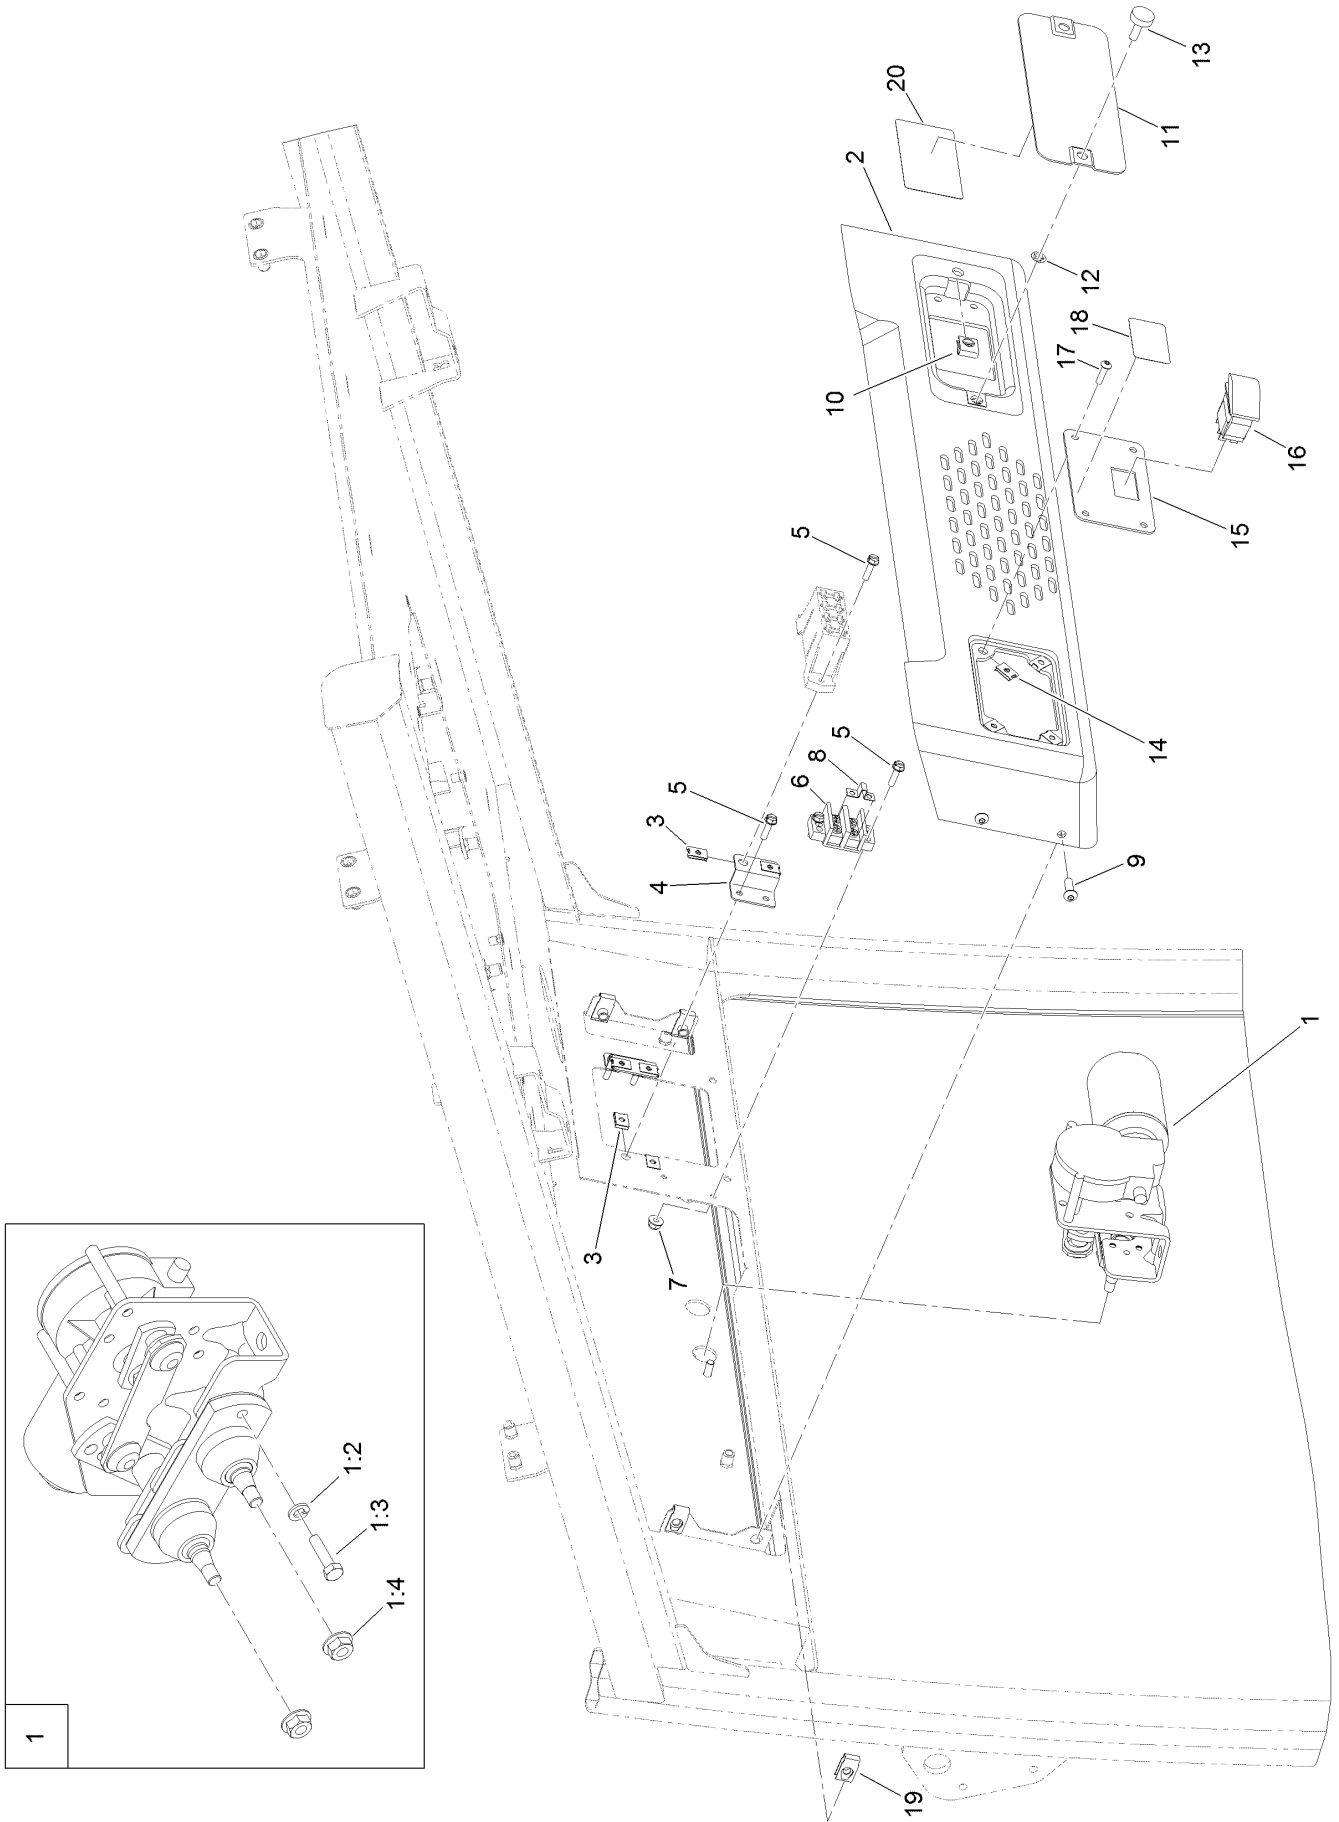

Window Wiper System Assembly

Window Wiper System Assembly (continued)

<i>Ref.</i>	<i>Part Number</i>	<i>Qty.</i>	<i>Description</i>	<i>Ref.</i>	<i>Part Number</i>	<i>Qty.</i>	<i>Description</i>
1	125-7452	1	Wiper Motor ASM	10	609900	2	Nut-Speed
1:2	3253-3	1	Washer-Lock	11	125-9603-03	1	Plate-Cover, Fuse
1:3	33113-025	1	Screw-HH	12	32115-15	4	Nut-Push
1:4	112-2844	2	Nut-HF	13	125-7438	2	Knob-Screw, Thumb
2	138-2764	1	Cover-Wiper	14	163-0363	4	Nut-U-Clip Speed Retainer
3	107-1013	6	Nut-Speed	15	139-2048-03	1	Plate-Mount, Switch
4	138-2822	2	Bracket-Fuse Block	16	119-8355	1	Switch-Rocker
5	32105-13	8	Screw-HWH	17	104-2408	4	Screw-HSBH
6	42862	1	Block-Terminal, Ground	18	125-9688	1	Decal-Washer
7	120-4578	2	Nut-HF	19	107069	4	Clip
8	42863	1	Strip-Jumper	20	140-6632	1	Decal-Fuse Panel
9	3274-69	4	Screw-HSBH