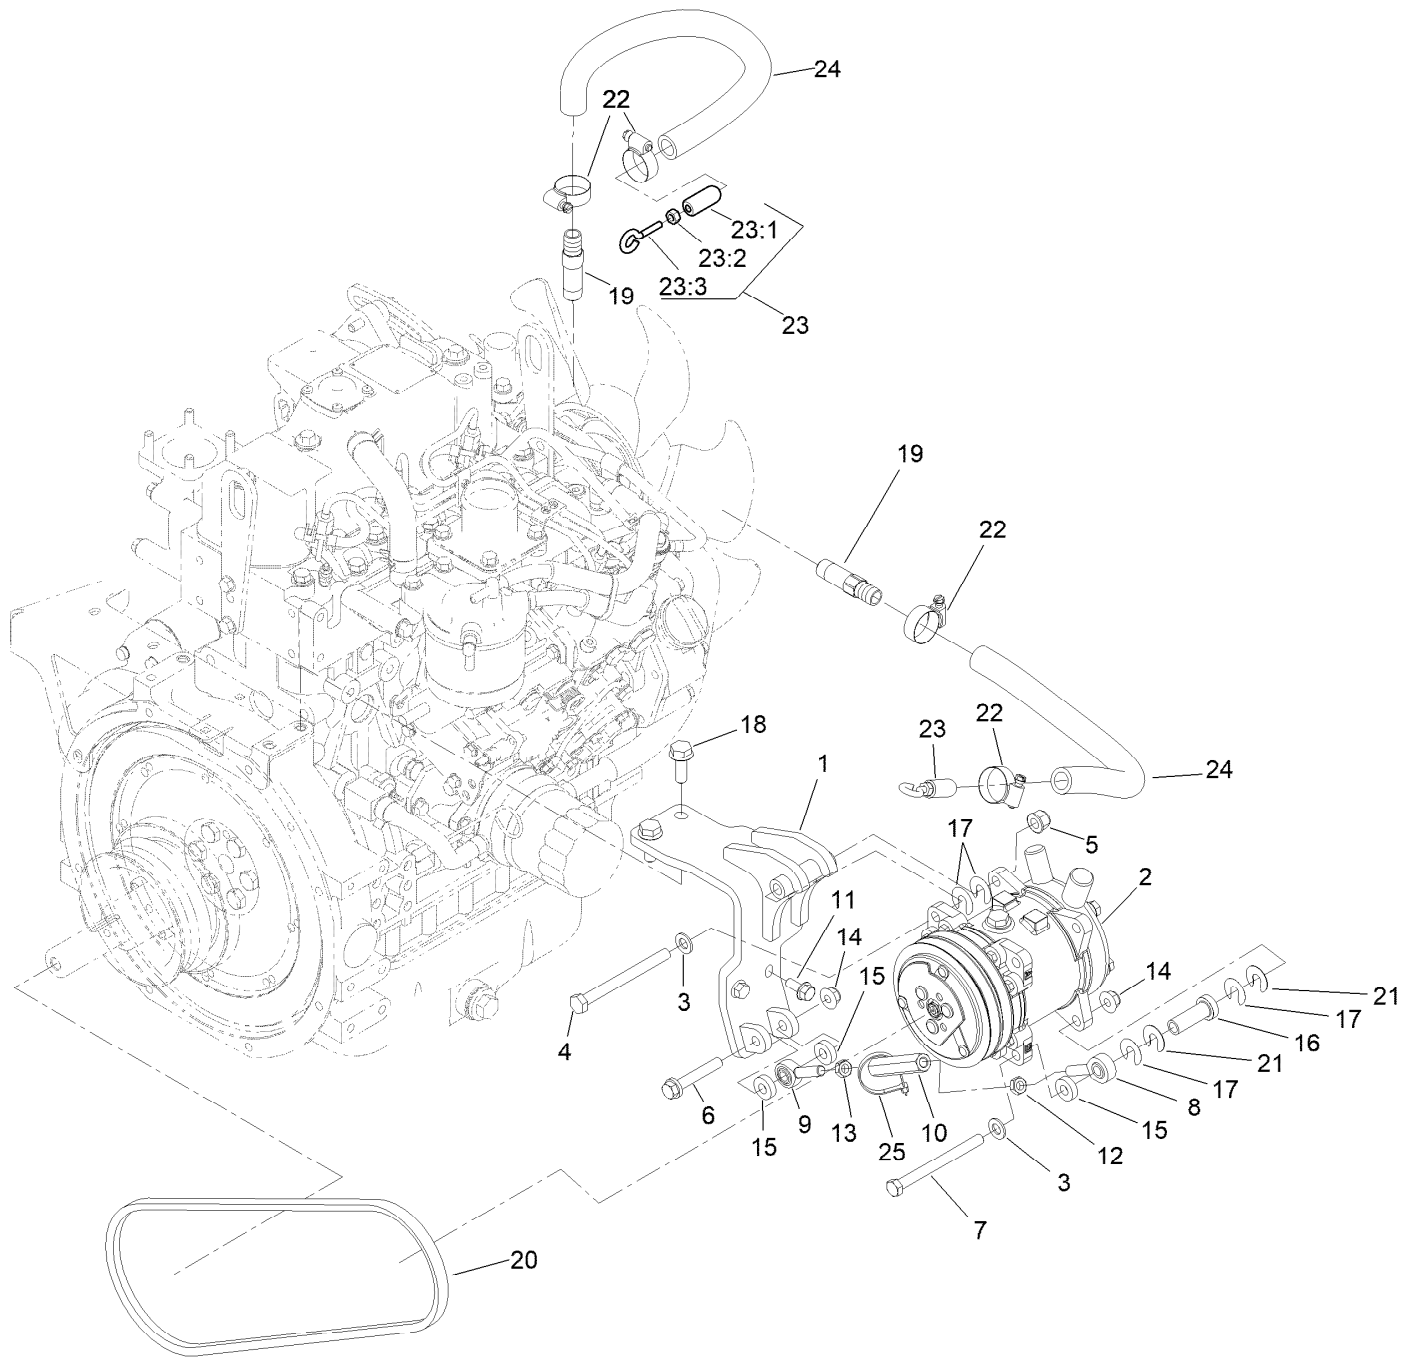

Compressor and Belt Assembly

Compressor and Belt Assembly (continued)

<i>Ref.</i>	<i>Part Number</i>	<i>Qty.</i>	<i>Description</i>	<i>Ref.</i>	<i>Part Number</i>	<i>Qty.</i>	<i>Description</i>
1	138-7435-0P	1	Bracket-Compressor Mount [prime	15	5-0652	3	Spacer
2	119-0103	1	Compressor	16	139-0873	1	Spacer
3	33095-00	2	Washer-Flat	17	119-7734	10	Shim
4	33115-110	1	Screw-HH	18	33105-030	2	Screw-HHF
5	103-9511	1	Nut-Flg	19	139-2236	2	Fitting-STR Spcl
6	100-2592	1	Screw-HHF	20	106-4498	1	Belt-V
7	119-0723	1	Screw-HH, Lock	21	139-6205	4	Shim
8	1-613204	1	Balljoint	22	2412-119	4	Clamp-Hose
9	125-4389	1	Bearing-End, Rod	23		2	Plug-Hose, ASM ●
10	136-7390	1	Turnbuckle	23:1	139-1904	1	Plug-Hose
11	33104-020	2	Screw-HHF	23:2	3217-5	1	Nut-Hex
12	3220-3	1	Nut-HJ	23:3	71-2870	1	Bolt-Eye
13	3220-16	1	Nut-Hex Jam, LH	24	140-6560	2	Hose-Heater, 5/8
14	104-8301	2	Nut-HF, NI	25	3290-378	1	Tie-Cable

● Not serviced separately