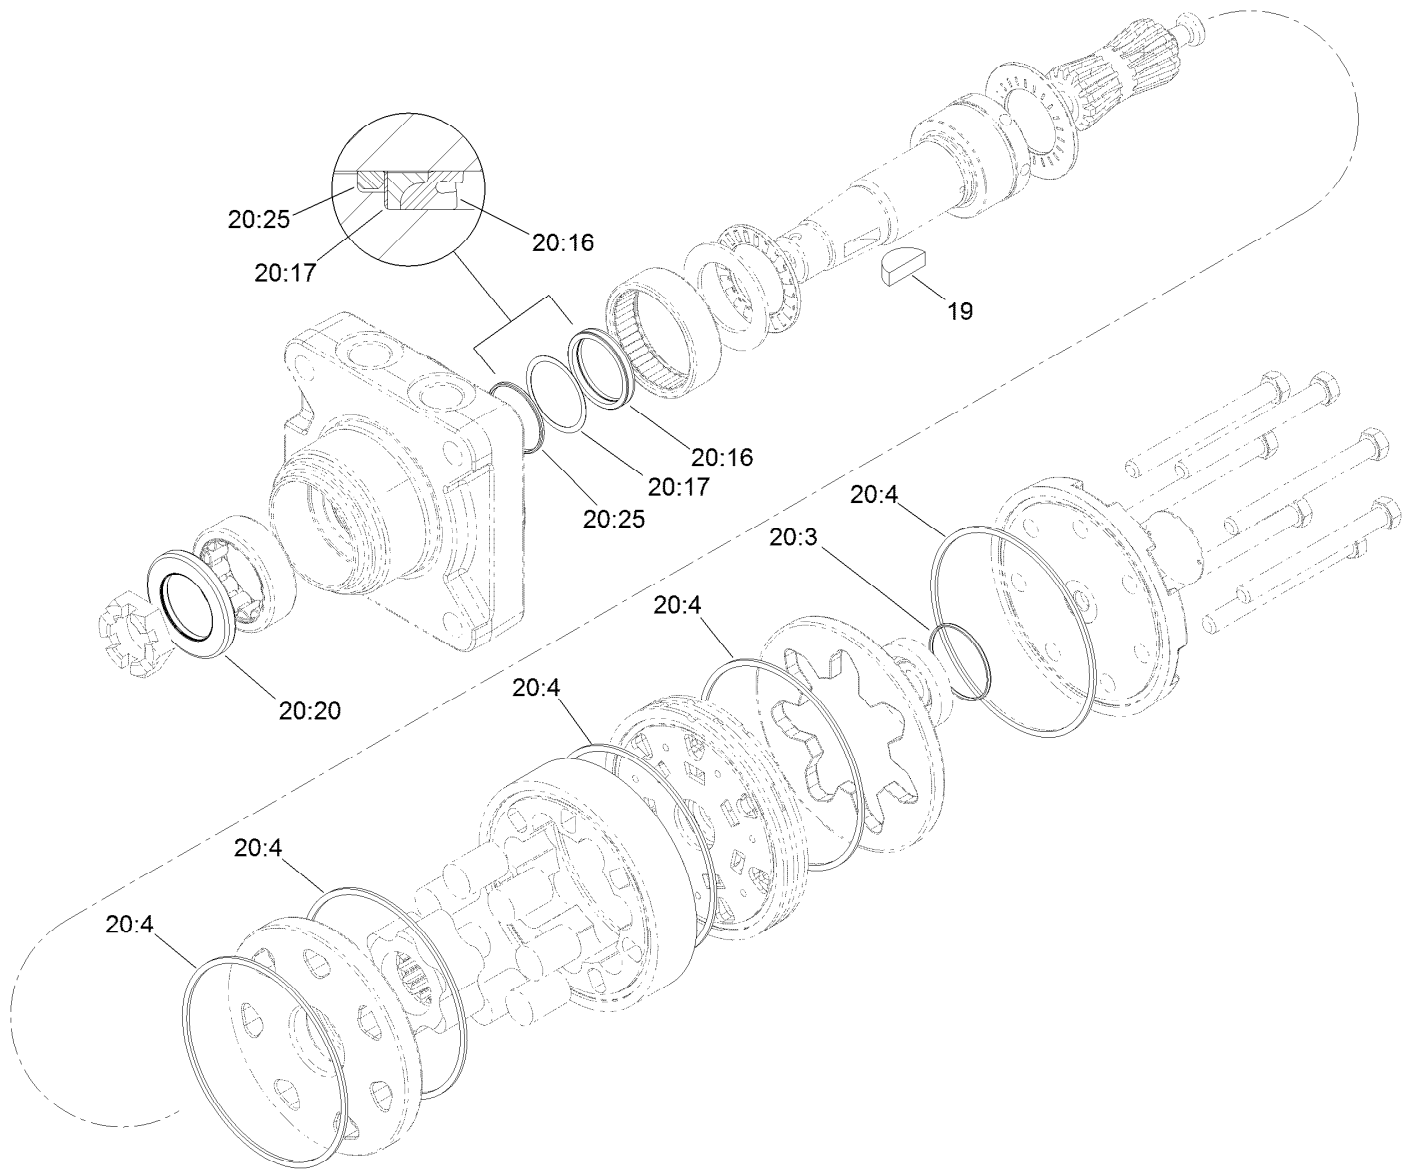

Hydraulic Motor Assembly No. 137-2459

<i>Ref.</i>	<i>Part Number</i>	<i>Qty.</i>	<i>Description</i>
19	3257-42	1	Key-Woodruff
20	110-8896	1	Seal Kit ●
20:3		1	Seal-Commutator, Vespel ■
20:4		6	Seal-Body, Buna ■
20:16		1	Seal-Shaft ■
20:17		1	Washer-Back Up ■
20:20		1	Seal-Dirt/Water ■
20:25		1	Ring-Back Up ■

● Not illustrated

■ Not serviced separately