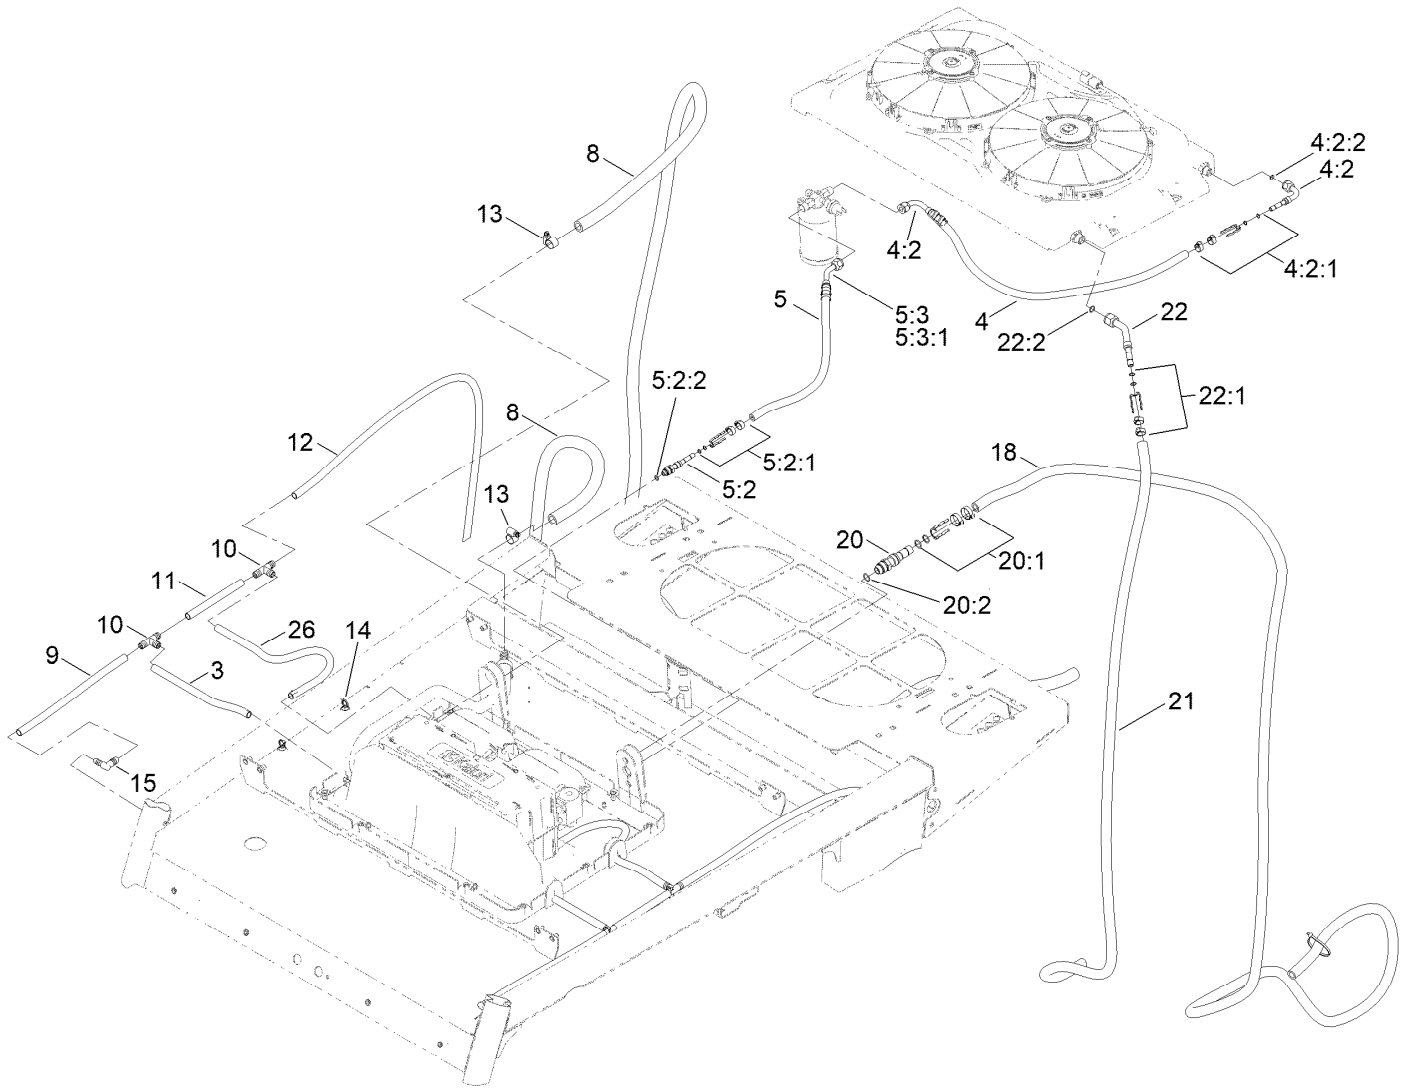

Roof, Air Filter and Condenser Assembly (continued)

<i>Ref.</i>	<i>Part Number</i>	<i>Qty.</i>	<i>Description</i>	<i>Ref.</i>	<i>Part Number</i>	<i>Qty.</i>	<i>Description</i>
1	139-1958-03	1	Wing-Rear	12	138-2907	1	Condenser
2	107069	4	Clip	13	3231-28	4	Screw-CARR
3	137-1397	2	Filter Cover ASM	14	104-8301	4	Nut-HF, NI
3:2	126-5846	2	Knob-T	15	3229-11	4	Screw-CARR
3:3	32115-15	2	Nut-Push	16	138-2742	2	Mount-Latch
4	3234-47	4	Screw-HHF	17	104-7201	4	Nut-HF, NI
5	139-1898	1	Roof ASM	18	130-0643	2	Latch-Push To Close
5:2	138-2714-03	1	Screen-Roof	19	138-2744-03	2	Plate-Backing
5:3	114-4899	16	Rivet-Push	20	3296-54	4	Nut-Lock
6	136-7176	6	Washer-Fender	21	139-1923-03	1	Pre-Filter, Screen
7	120-4654	6	Screw-HHF	22	112-3169	4	Screw-HHF, Serrated
8	137-1281	2	Box-Intake, Air	23	137-3101	4	Screw-Plastic, HWH
10	121-8457	2	Filter-Air	24	65-5100	2	Handle-Door
11	3290-55	20	Rivet-Pop	25	139-1922	1	Filter-Pre-Scren

Heat Hose Assembly