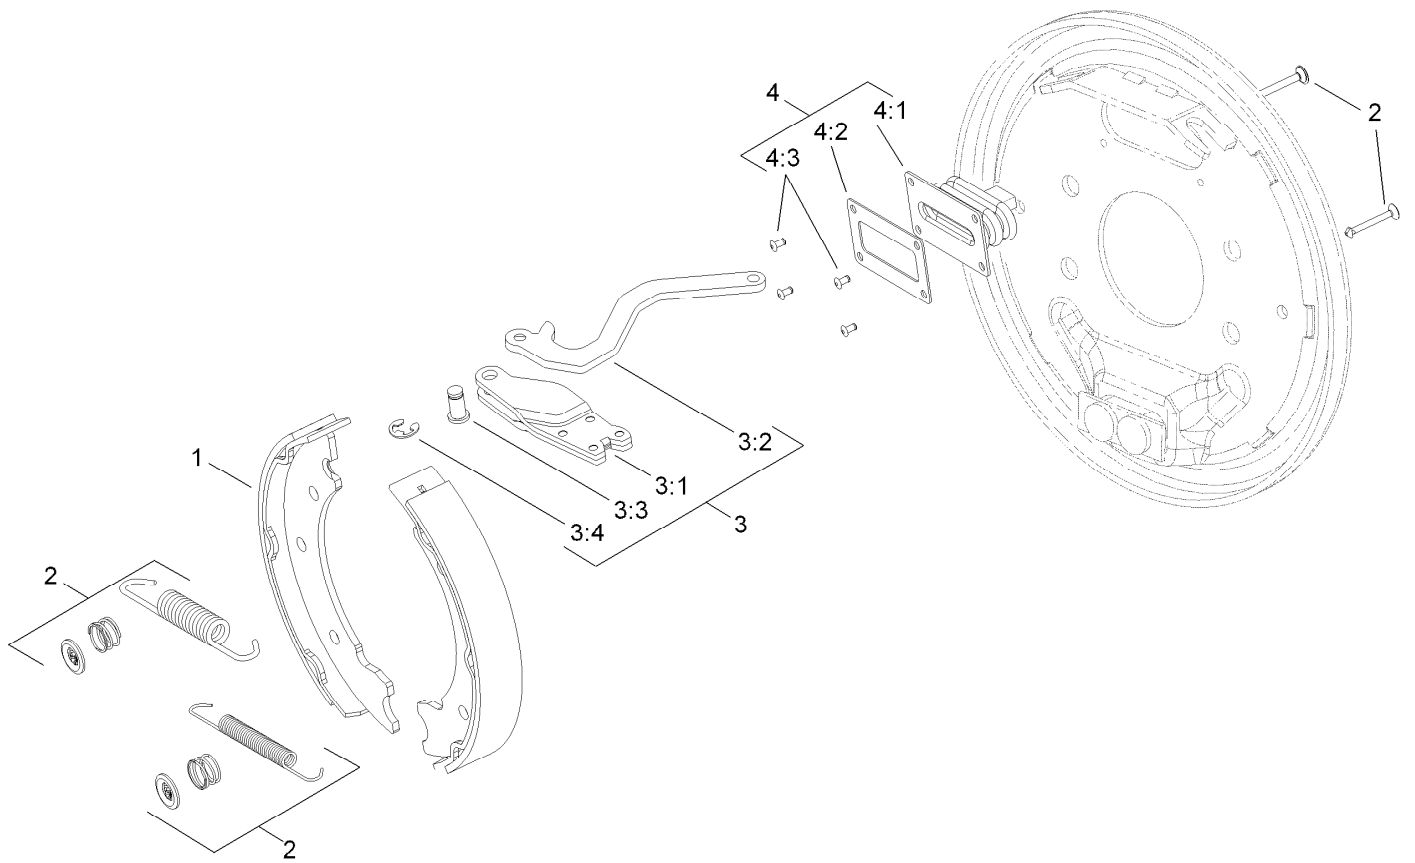

Left Hand Brake Assembly No. 120-0235

Ref.	Part Number	Qty.	Description
1	139-5950	1	Brake Shoe Kit
2	108-6983	1	Brake Hardware Kit
3	120-0236	1	LH Actuator Kit
3:1		1	Housing ●
3:2		1	Lever-LH ●
3:3		1	Pin-Pivot ●
3:4		1	E-Ring ●
4	110-8885	1	Dust Boot Kit
4:1		1	Boot ●
4:2		1	Plate-Back Up ●
4:3		2	Rivet ●

● Not serviced separately