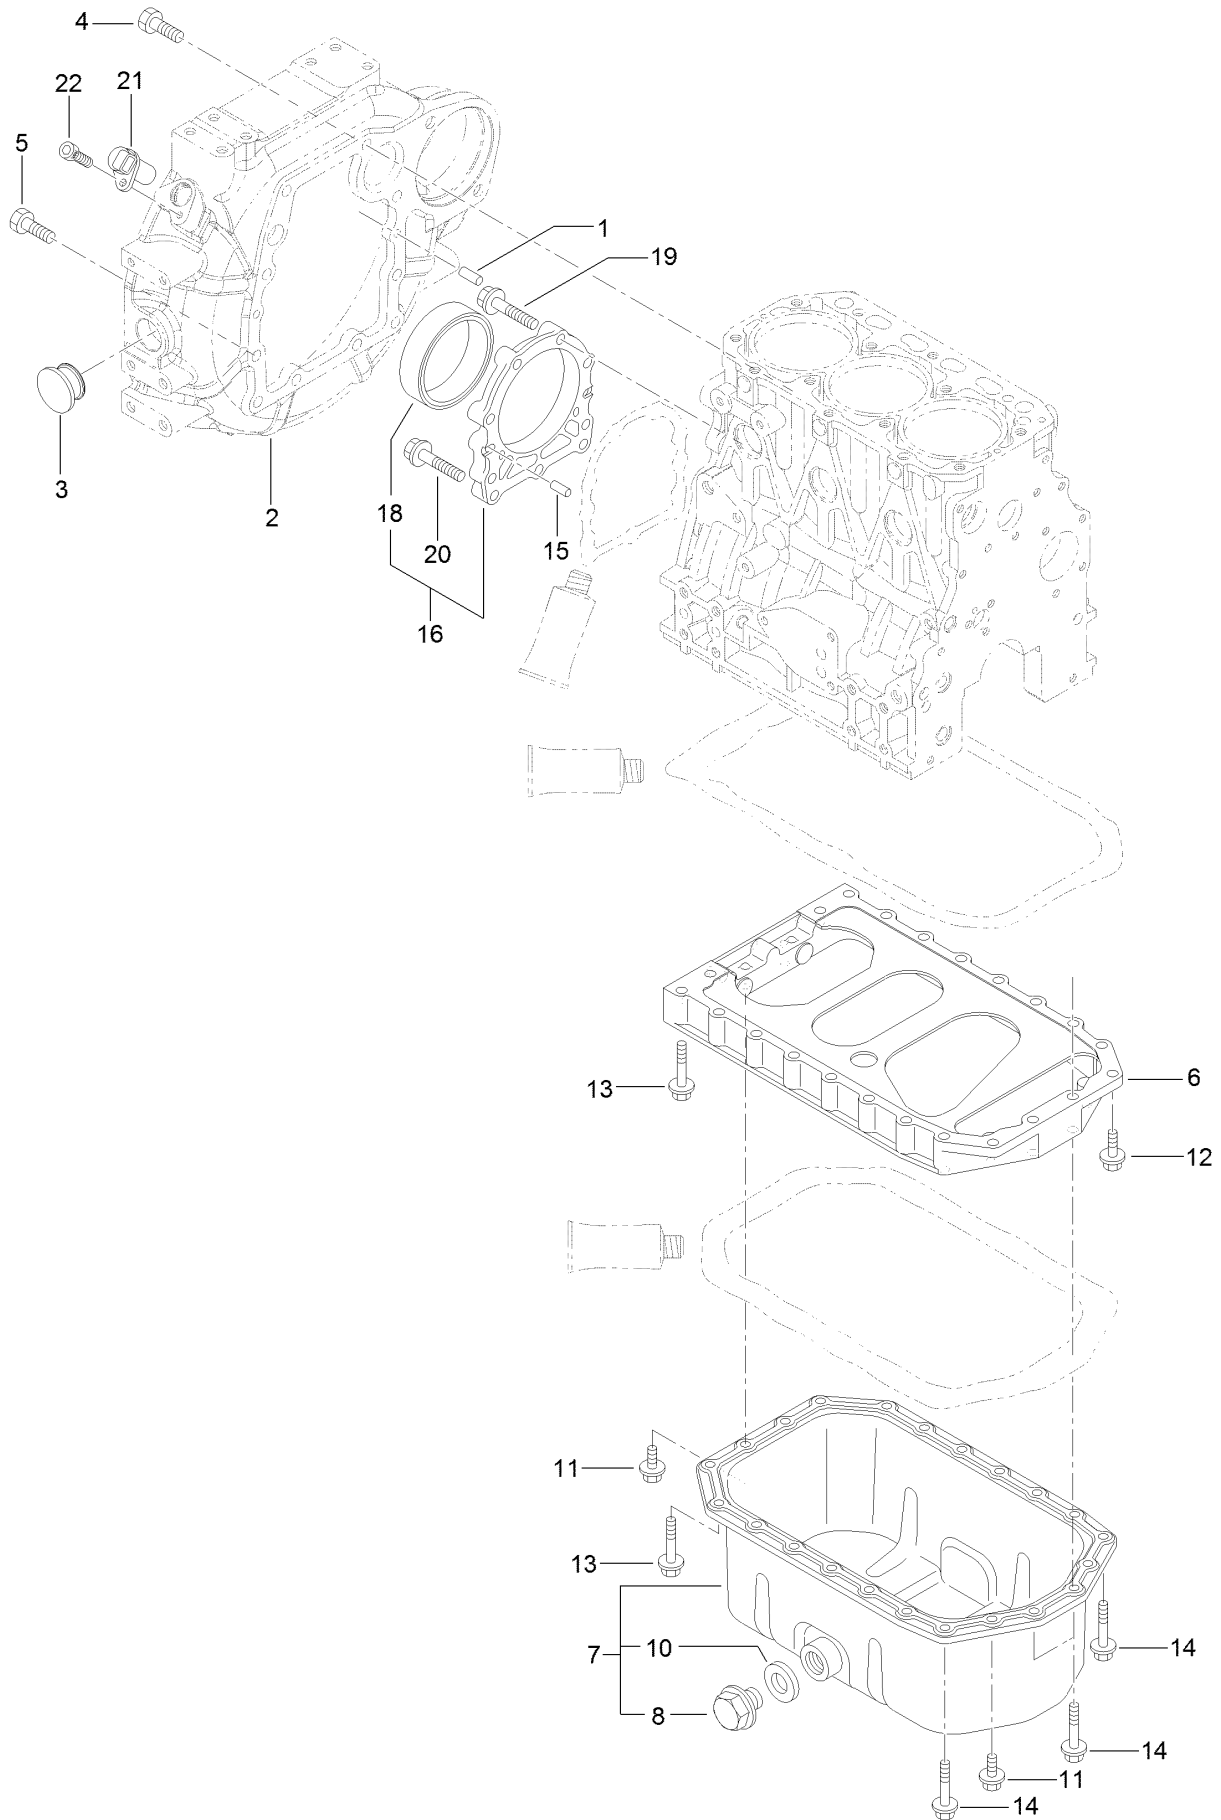

Flywheel Housing and Oil Sump Assembly

Flywheel Housing and Oil Sump Assembly (continued)

<i>Ref.</i>	<i>Part Number</i>	<i>Qty.</i>	<i>Description</i>	<i>Ref.</i>	<i>Part Number</i>	<i>Qty.</i>	<i>Description</i>
1	125-6995	2	Pin	12	125-7215	2	Bolt
2	127-3025	1	Housing-Flywheel	13	125-7219	16	Bolt
3	125-6910	1	Cap	14	125-7220	4	Bolt
4	125-7226	6	Bolt	15	125-6995	2	Pin
5	125-7227	4	Bolt	16	140-7173	1	Oil Seal Case ASM
6	127-3756	1	Spacer	18	140-7174	1	Seal-Oil
7	135-4010	1	Oil Pan ASM	19	125-7045	6	Bolt
8	125-6912	1	Plug-Drain	20	125-7217	3	Bolt
10	125-7177	1	Washer-Seal	21	127-3062	1	Sensor-Rev, Flywheel
11	125-7214	4	Bolt	22	127-3184	1	Bolt