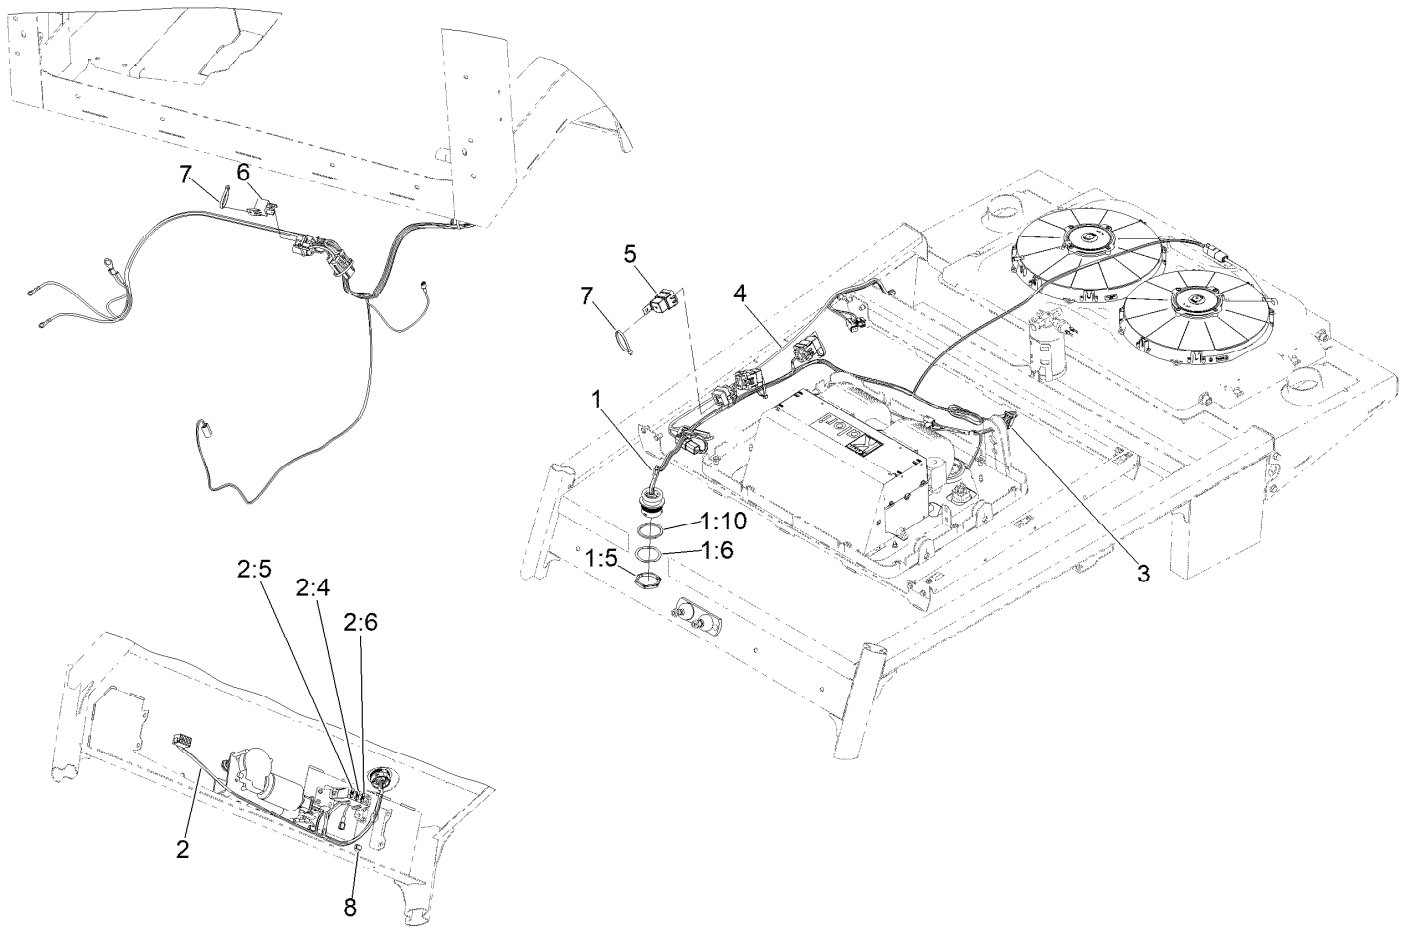

Electrical Component Assembly