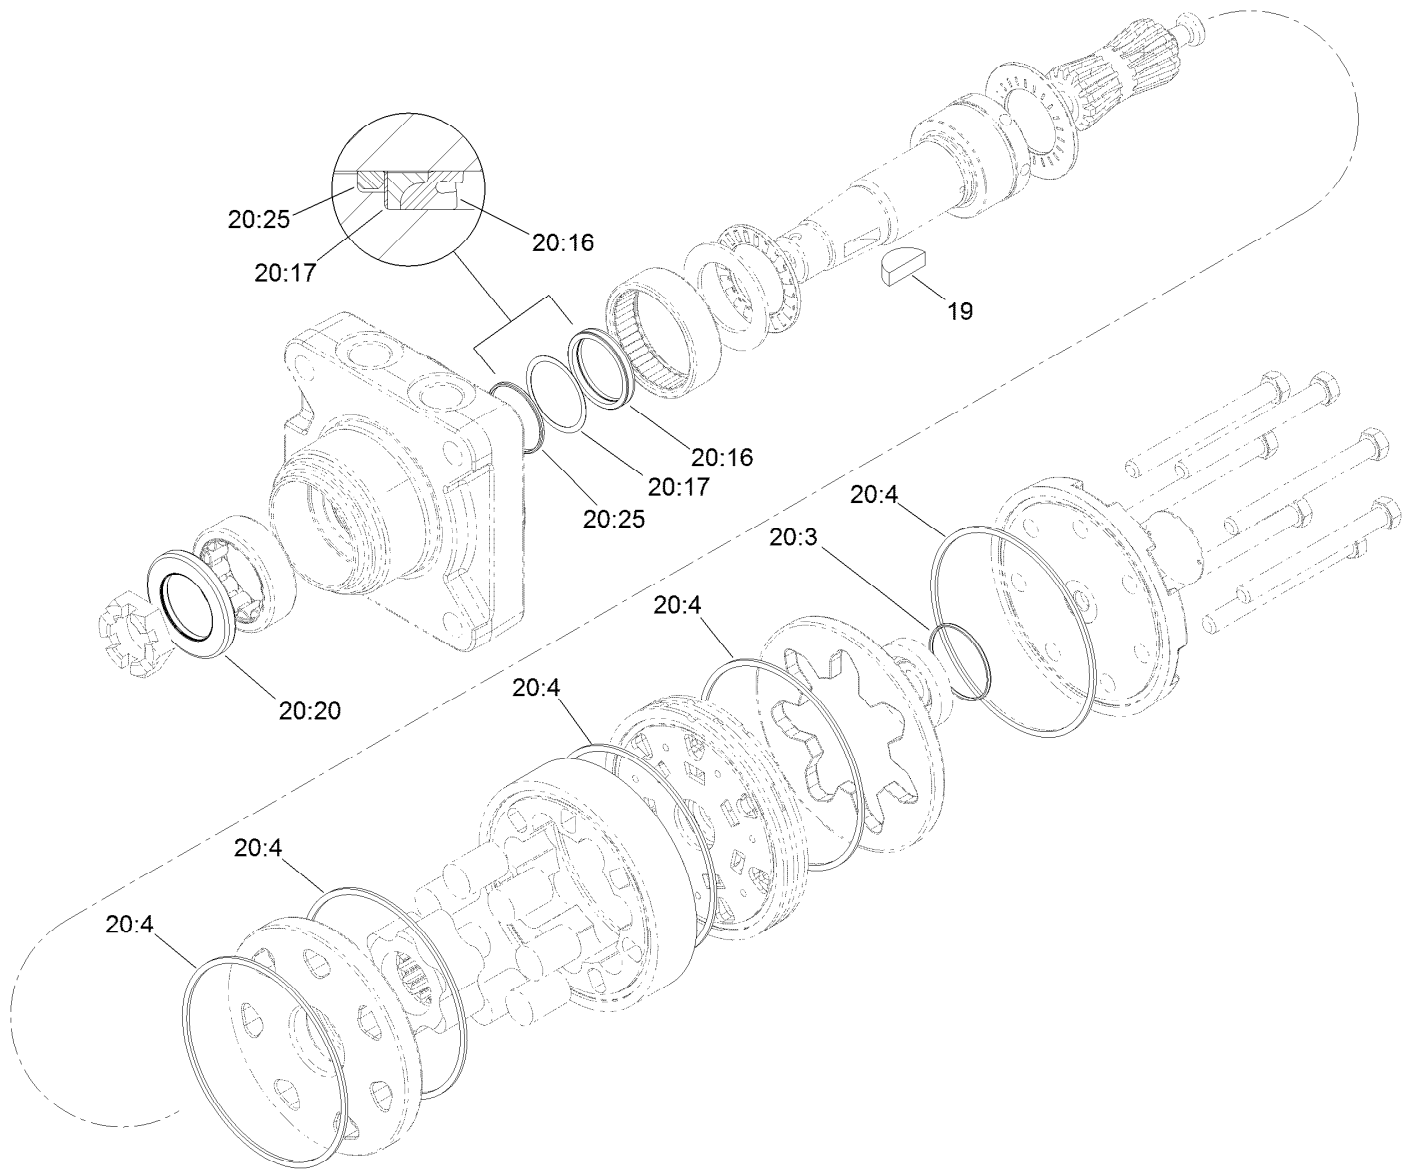

Hydraulic Motor Assembly No. 137-2479

<i>Ref.</i>	<i>Part Number</i>	<i>Qty.</i>	<i>Description</i>
19	3257-42	1	Key-Woodruff
20	110-8896	1	Seal Kit ●
20:3		1	Seal-Commutator, Vespel ■
20:4		6	Seal-Body, Buna ■
20:16		1	Seal-Shaft ■
20:17		1	Washer-Back Up ■
20:20		1	Seal-Dirt/Water ■
20:25		1	Ring-Back Up ■

● Not illustrated

■ Not serviced separately