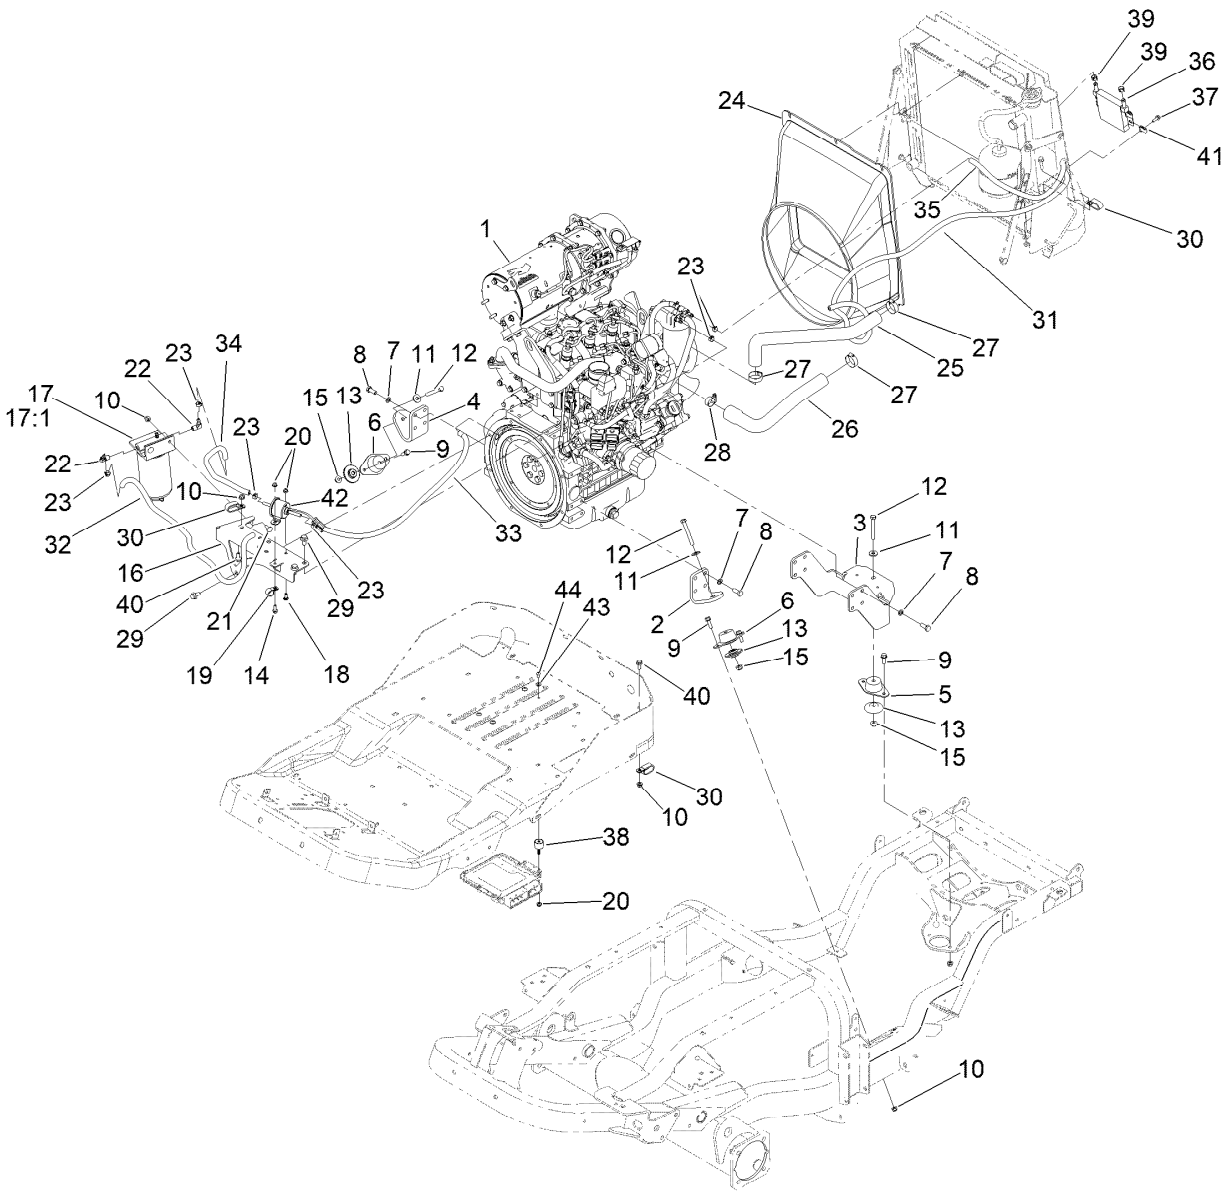

Engine Mount Assembly

<i>Ref.</i>	<i>Part Number</i>	<i>Qty.</i>	<i>Description</i>	<i>Ref.</i>	<i>Part Number</i>	<i>Qty.</i>	<i>Description</i>
1	139-6183	1	Engine-Yanmar 3Tnv88C-Dtr6	20	104-7201	6	Nut-HF, NI
2	138-0409-0P	1	Mount-Engine, LH Front	21	3230-10	2	Bolt-CARR
3	138-0410-0P	1	Mount-Engine, Rear 37HP	22	353-781	2	Fitting-HYD, 90
4	138-0408-0P	1	Mount-Engine, RH Front	23	92-2379	6	Clamp-Hose
5	120-6274	1	Mount-Engine	24	138-0419	1	Shroud-Fan
6	139-0856	2	Mount-Engine	25	138-0429	1	Hose-Radiator, Upper
7	48-9590	14	Washer-Lock	26	138-0430	1	Hose-Radiator, Lower
8	33115-025	14	Screw-HH	27	2412-34	3	Clamp-Hose
9	3234-29	6	Screw-HHF	28	2412-3	1	Clamp-Hose
10	104-8300	10	Nut-HF, NI	29	33105-020	1	Screw-HHF
11	80-6990	3	Washer-Hardened	30	120-1959	3	Clamp
12	323-14	3	Screw-HH	31	139-6255	1	Hose-Fuel
13	138-6462	3	Support-Isolator	32	126-1805	1	Hose-Fuel
14	120-9678	1	Screw-HHF	33	110-3257	1	Hose-Fuel
15	104-8301	3	Nut-HF, NI	34	110-4101	1	Hose-Fuel
16	144-4098-0P	1	Bracket-Filter Mount	35	139-6276	1	Hose-Fuel
17	125-2914	1	Filter-Separator	36	116-7205	1	Cooler
17:1	125-2915	1	Filter-Fuel/Water Separator	37	3234-4	4	Screw-HHF
18	1-807512	1	Bolt-CARR	38	139-6176	4	Mount-ISO
19	2412-87	1	Clamp-Cable	39	103-1988	2	Clamp-Hose
				40	3234-47	2	Screw-HHF