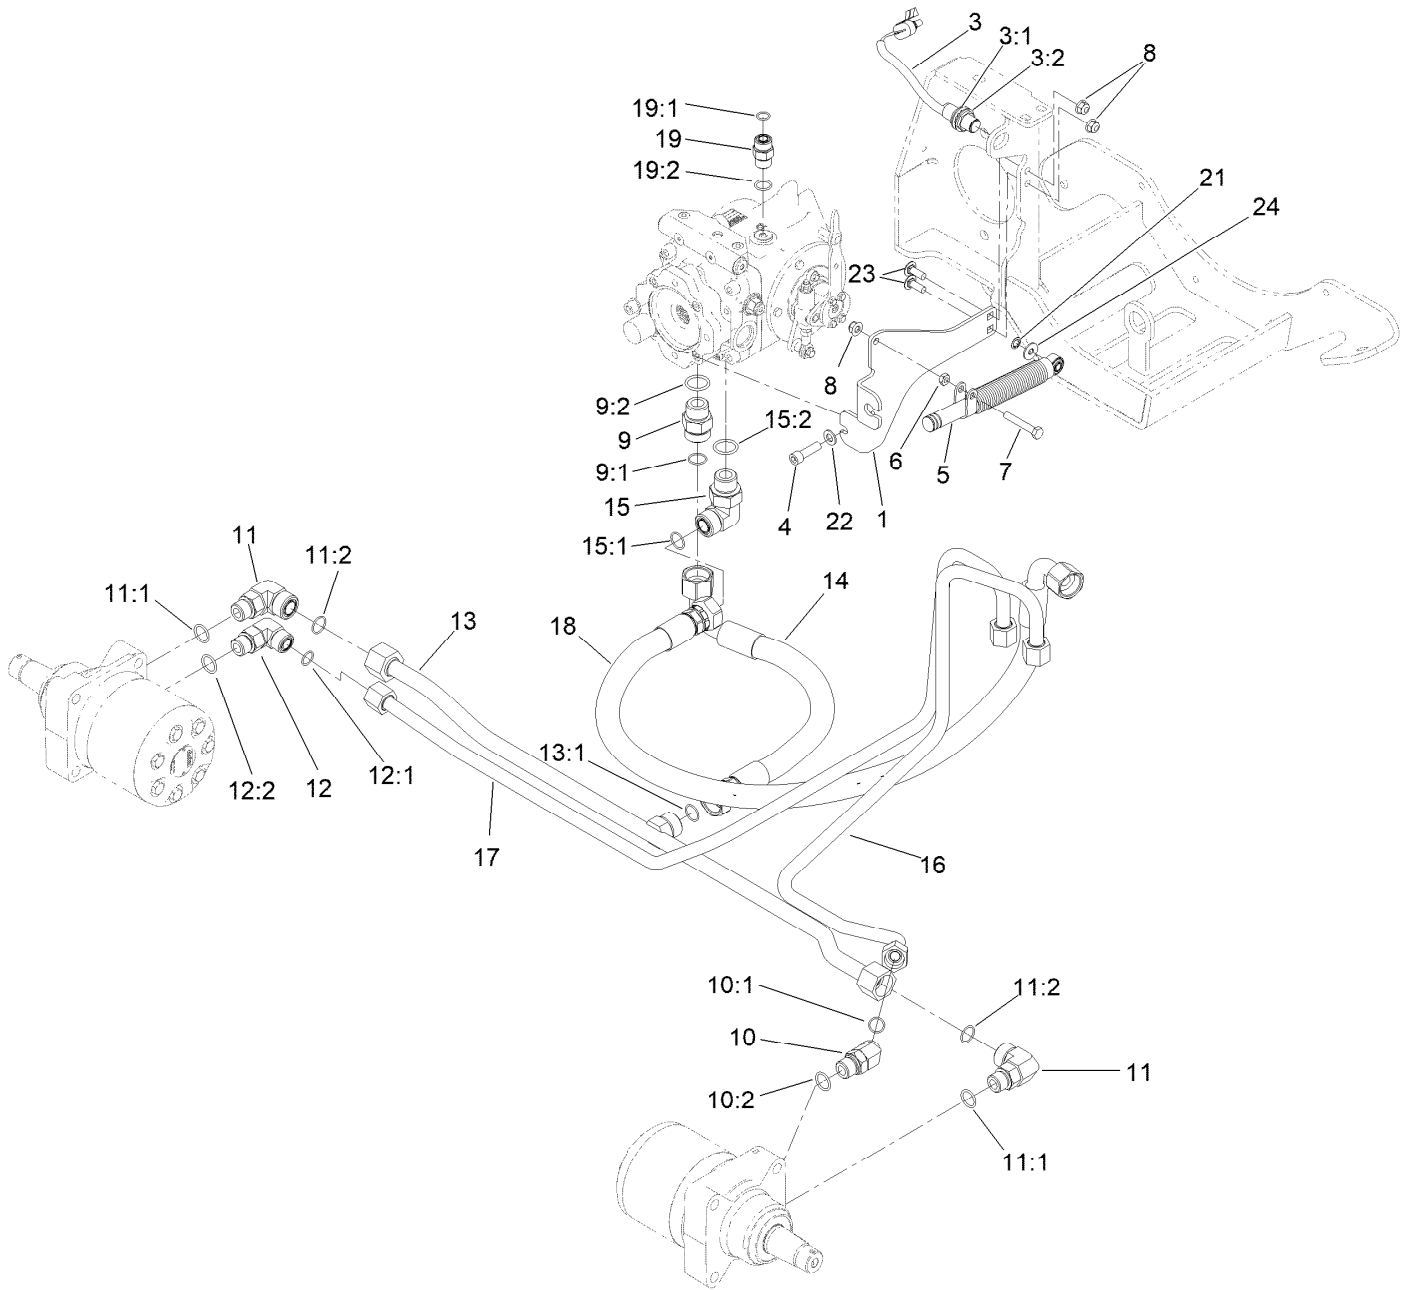

Hydraulic Traction Assembly

Hydraulic Traction Assembly (continued)

<i>Ref.</i>	<i>Part Number</i>	<i>Qty.</i>	<i>Description</i>	<i>Ref.</i>	<i>Part Number</i>	<i>Qty.</i>	<i>Description</i>
1	145-6065-0P	1	Plate-Cable Mount	12:1	237-65	1	O-Ring
3	115-5300	1	Sensor, Proximity Sensor ASM	12:2	237-80	1	O-Ring
3:1	117-3207	2	Nut-Hex	13	138-0340	1	Hydraulic Tube ASM
3:2	117-3208	2	Washer-Lock, Internal Tooth	13:1	237-58	1	O-Ring
4	ST80801	2	Screw-HSH	14	145-5928	1	Hose ASM-Hydraulic
5	140-6248	1	Damper	15	340-142	1	Fitting-Elbow, 90 DEG
6	3218-2	1	Nut-Hex Jam	15:1	237-58	1	O-Ring
7	322-10	1	Screw-HH	15:2	237-81	1	O-Ring
8	104-8300	3	Nut-HF, NI	16	145-5929	1	Hydraulic Tube ASM
9	340-9	1	Fitting-STR	17	145-5923	1	Hydraulic Tube ASM
9:1	237-58	1	O-Ring	18	145-5927	1	Hose ASM-Hydraulic
9:2	237-81	1	O-Ring	19	340-4	1	Fitting-Straight
10	340-14	1	Fitting-HYD, 45 DEG	19:1	237-30	1	O-Ring
10:1	237-65	1	O-Ring	19:2	237-79	1	O-Ring
10:2	237-80	1	O-Ring	21	32151-72	1	Ring-Retaining
11	340-16	2	Fitting-HYD, 90 DEG	22	107-1413	2	Washer-Hardened
11:1	237-80	1	O-Ring	23	3230-10	2	Bolt-CARR
11:2	237-58	1	O-Ring	24	HDW14535	1	Flat Washer, 5/16 Nom,ST/ST,18-8
12	340-17	1	Fitting-Elbow, 90 DEG