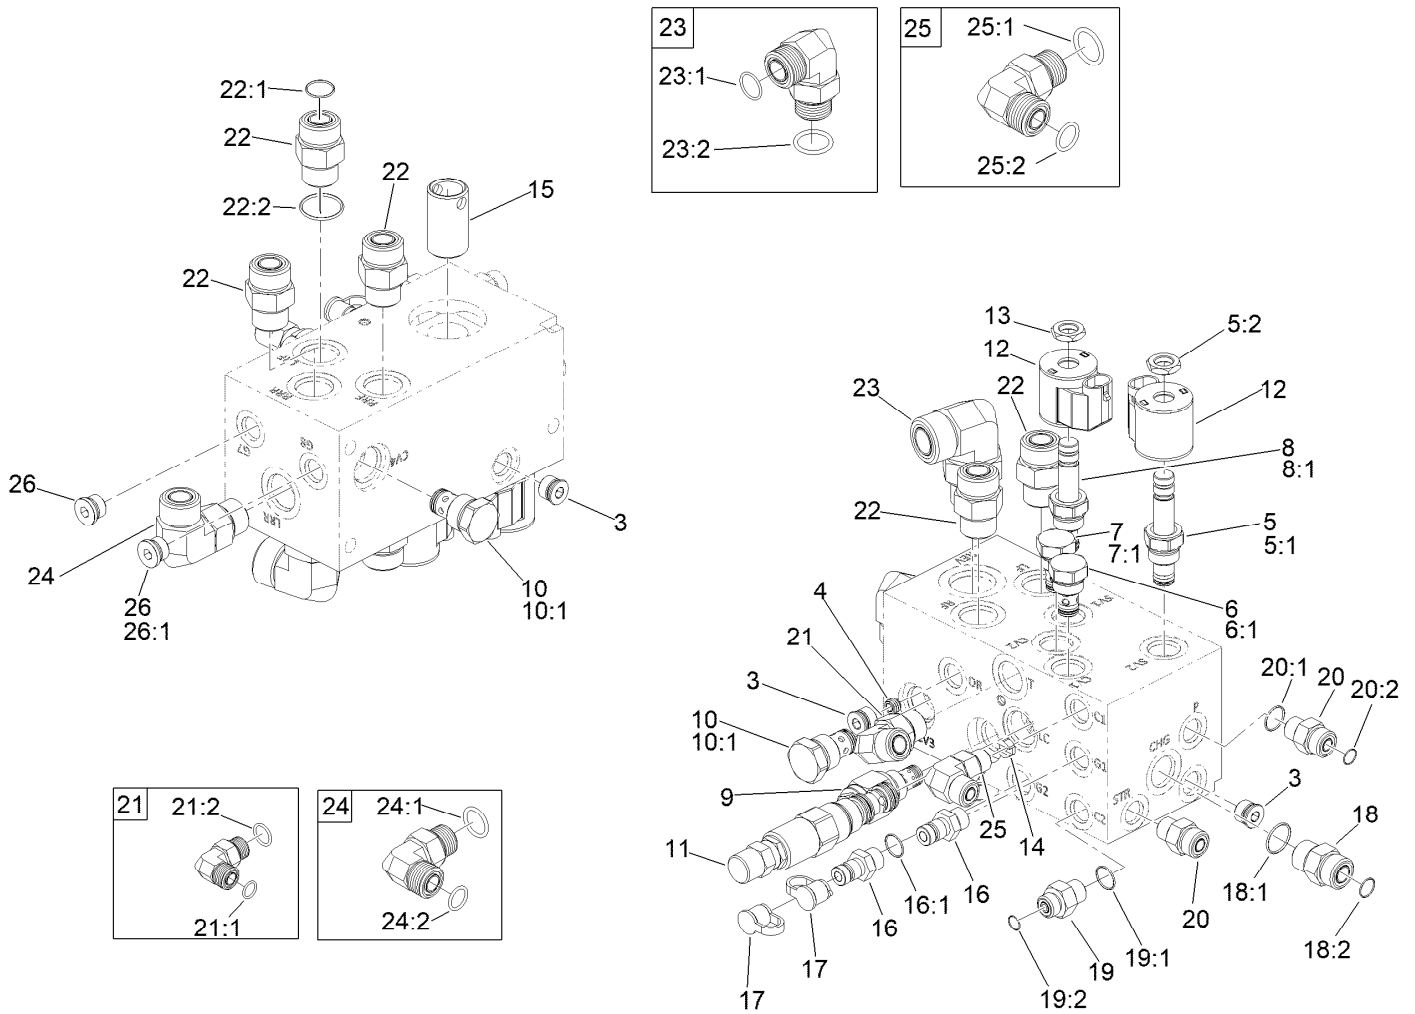

Count on it.

Parts Catalog

Groundsmaster® 3310

All-Wheel Drive Traction Unit

Model No. 31903A—Serial No. 418409491 and Up

Ordering Replacement Parts

To order replacement parts, please supply the part number, the quantity, and the description of each part desired.

Parts in service assemblies have reference numbers in the form a:b. The a represents the reference number of the entire service assembly and the b represents a sequential number unique to each part within the service assembly.

For example, a wheel assembly might be identified by reference number 6, the tire by 6:1, the valve by 6:2, and the wheel by 6:3. When you order the assembly identified by reference number 6, you receive all parts identified by reference numbers 6:1, 6:2, and 6:3. However, you may also order any part individually. Reference numbers of this type appear in illustration and in parts lists.

● Not illustrated

■ Not serviced separately

Steering/Lift Manifold Assembly No. 145-6080

Ref.	Part Number	Qty.	Description	Ref.	Part Number	Qty.	Description
3	112-9213	3	Plug	14	139-6296	1	Orifice-Check 0.100 DIA
4	110-8883	1	Plug-Orifice (0.040)	15	139-6297	1	Nipple-Filter
5	112-9206	1	Solenoid Valve ASM	16	59-7410	2	Fitting-Diagnostic
5:1	105-9156	1	Seal Kit	16:1	237-42	1	O-Ring
5:2	110-2634	1	Nut-Coil	17	354-79	2	Cap-Dust
6	114-2873	1	Check Valve ASM	18	340-4	1	Fitting-Straight
6:1	105-9156	1	Seal Kit	18:1	237-30	1	O-Ring
7	139-1213	1	Valve-Check	18:2	237-79	1	O-Ring
7:1	105-9156	1	Seal Kit	19	340-1	1	Fitting-Straight
8	120-6562	1	Valve-Solenoid	19:1	237-21	1	O-Ring
8:1	105-9156	1	Seal Kit	19:2	237-42	1	O-Ring
9	139-6298	1	Valve-Relief (Bi-Directional)	20	340-2	2	Fitting-Straight
10	110-8881	2	Valve-Check	20:1	237-22	1	O-Ring
10:1	105-9159	1	Seal Kit ●	20:2	237-42	1	O-Ring
11	144-0501	1	Valve-Logic, 220 PSI (Adjustable)	21	340-98	1	Fitting-Elbow, 90 DEG
12	110-0497	2	Coil-Solenoid	21:1	237-79	1	O-Ring
13	110-2634	2	Nut-Coil	21:2	237-30	1	O-Ring
				22	340-7	5	Fitting-Straight