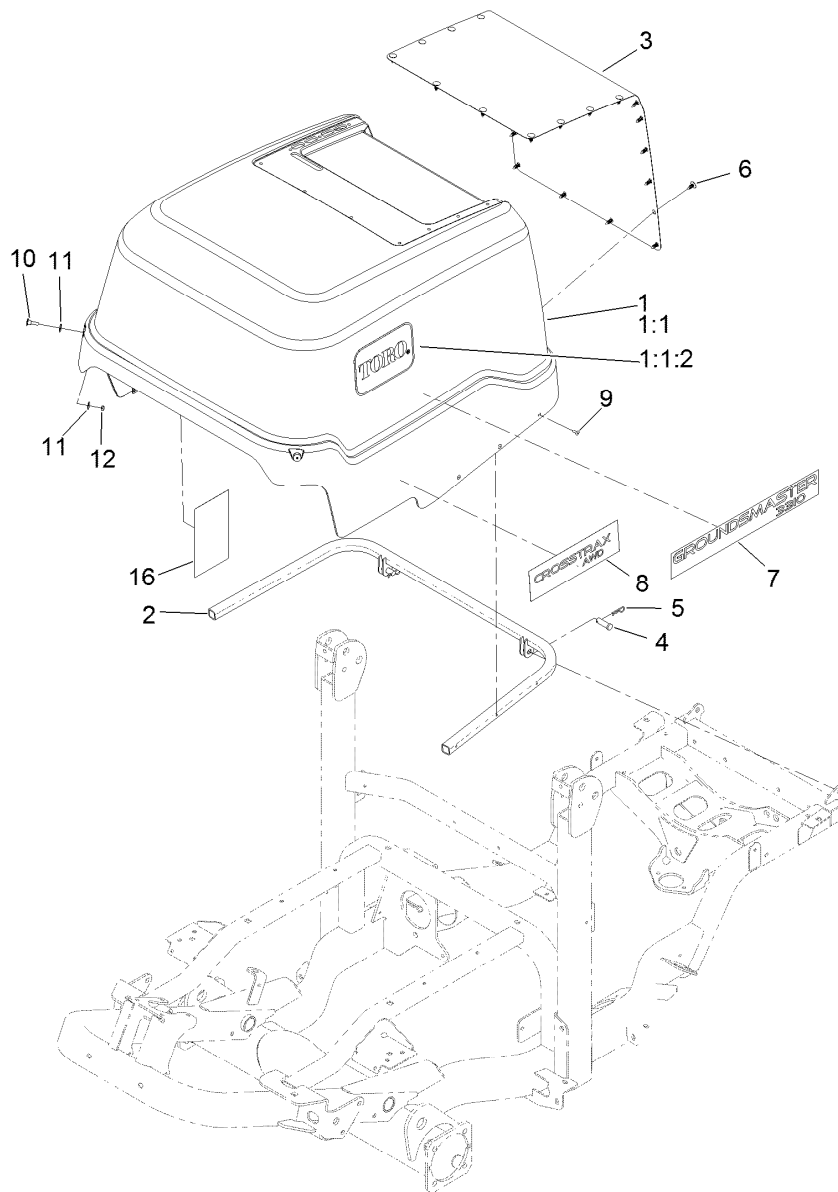

Hood Assembly

Ref.	Part Number	Qty.	Description	Ref.	Part Number	Qty.	Description
1	138-7330SP	1	Hood	5	3290-467	2	Pin-Hair
1:1		1	Hood ASM ■	6	117-2382	24	Plug-Plastic
1:1:2	62-7400	2	Decal-Toro Logo	7	139-6153	2	Decal-Identification
1:2	139-6225	1	Tape-Heat, Hood Front ●	8	110-8859	2	Decal
1:3	139-6226	1	Tape-Heat, Hood Rear ●	9	114439	10	Rivet-Blind
1:4	139-6227	1	Tape-Heat, Hood Side ●	10	139-0855	2	Screw-Countersunk, Oval
2	138-7331-03	1	Support-Hood	11	3256-2	4	Washer-Flat
3	138-7474-03	1	Screen-Cooler	12	3296-56	2	Nut-Lock, NI
4	283-68	2	Pin-Clevis	16	139-6218	1	Decal-Service, Gm3300

● Not illustrated

■ Not serviced separately