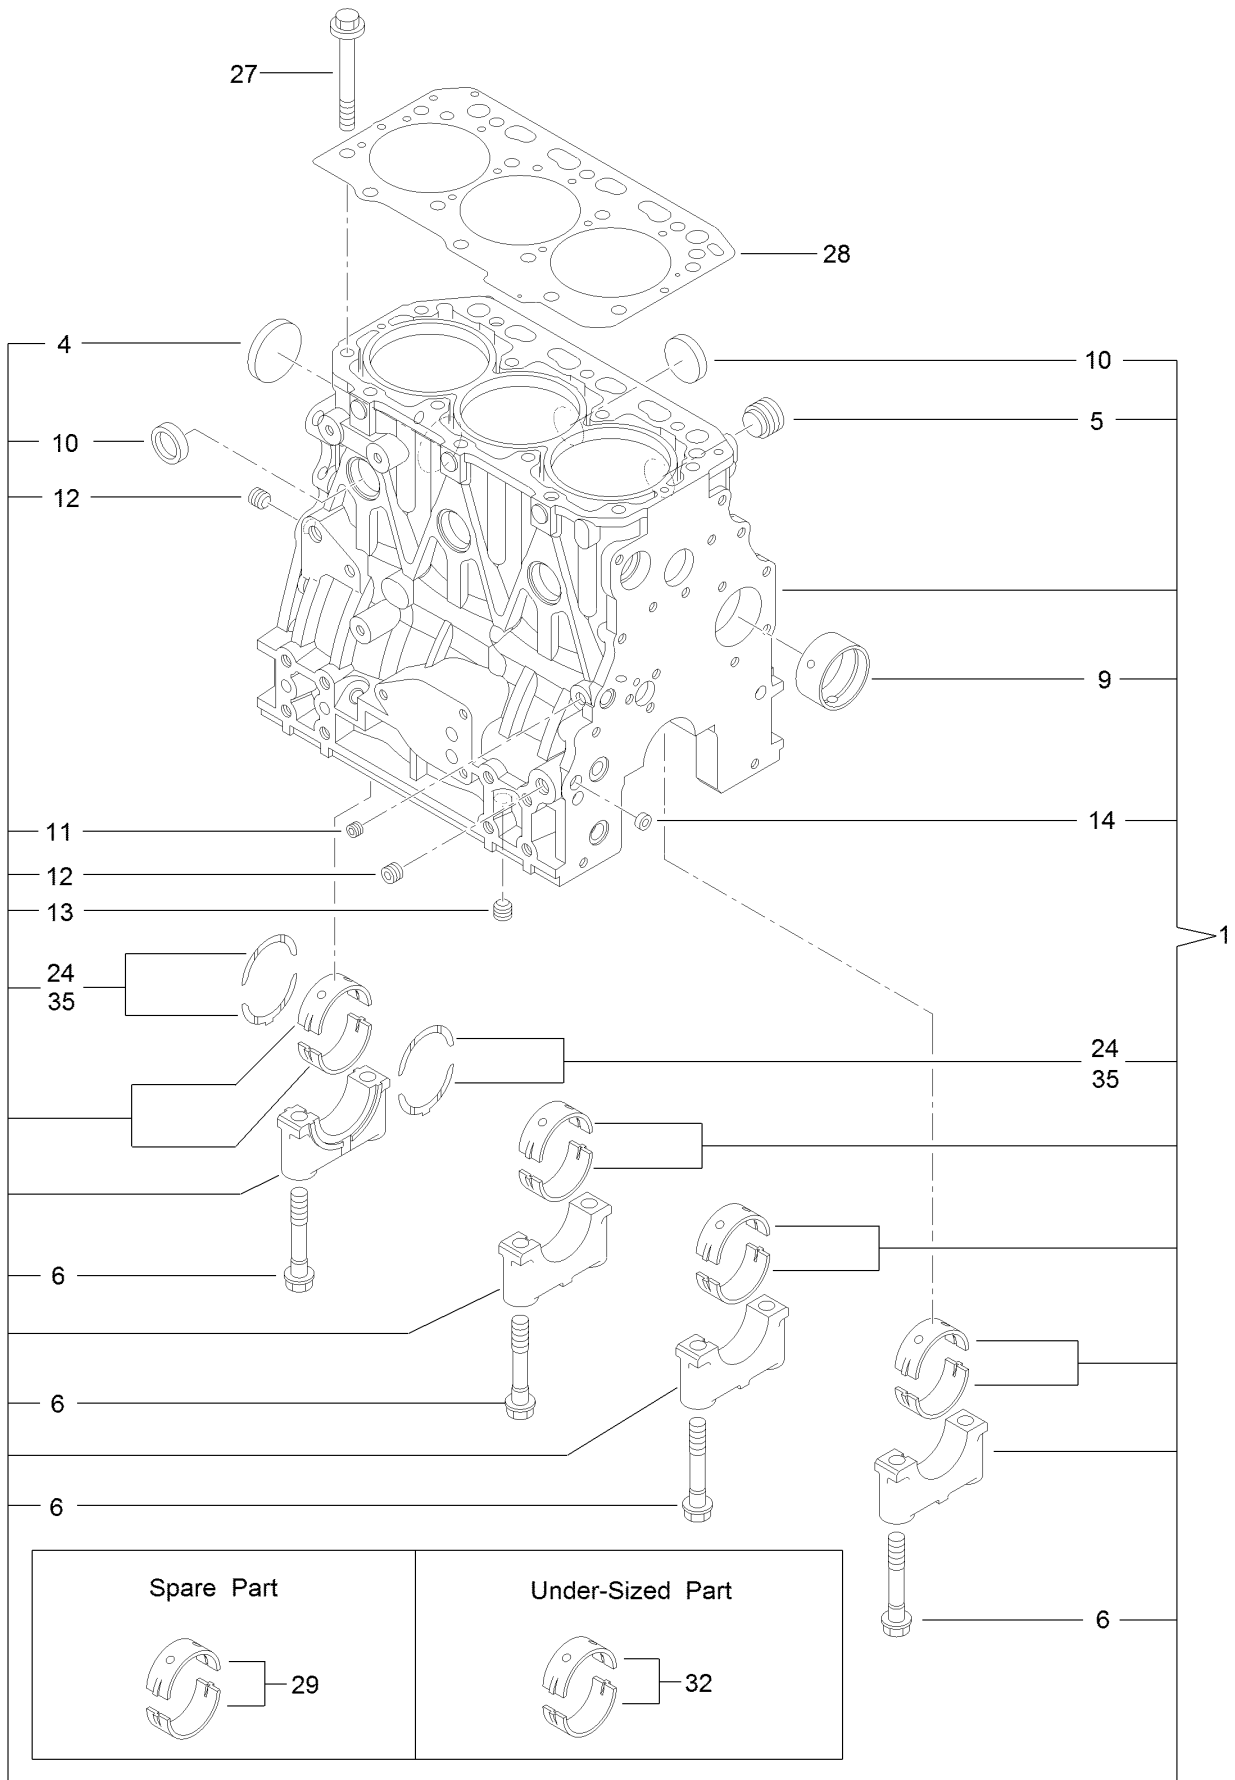

Cylinder Block Assembly

Cylinder Block Assembly (continued)

<i>Ref.</i>	<i>Part Number</i>	<i>Qty.</i>	<i>Description</i>	<i>Ref.</i>	<i>Part Number</i>	<i>Qty.</i>	<i>Description</i>
1	127-4717	1	Cylinder Block ASM	13	125-6973	1	Plug
4	125-6980	1	Plug	14	125-7237	1	Plug
5	125-7170	1	Plug	24	125-7010	2	Metal-Thrust
6	125-7007	8	Bolt	27	125-7006	14	Bolt
9	125-7108	1	Bushing	28	127-4716	1	Head Gasket ASM
10	140-7182	6	Plug 30	29	125-6981	4	Metal-Main
11	125-6969	1	Plug	32	125-7009	4	Metal-Main (0.25)
12	125-6973	2	Plug	35	125-7011	1	Metal-Thrust (0.25)