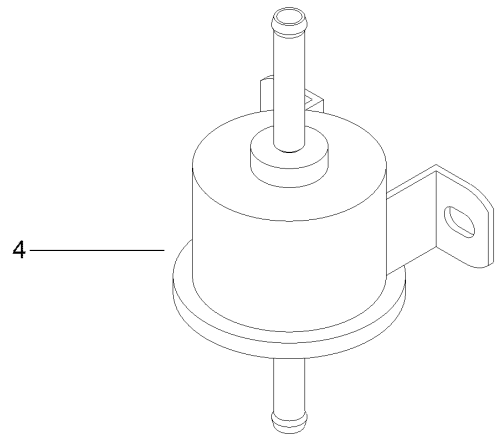

Accessory Assembly

Accessory Assembly (continued)

<i>Ref.</i>	<i>Part Number</i>	<i>Qty.</i>	<i>Description</i>
1	140-7185	1	Tank ASM
3	140-7165	1	Bracket-Tank
4	121-5613	1	Pump-Fuel, Electric