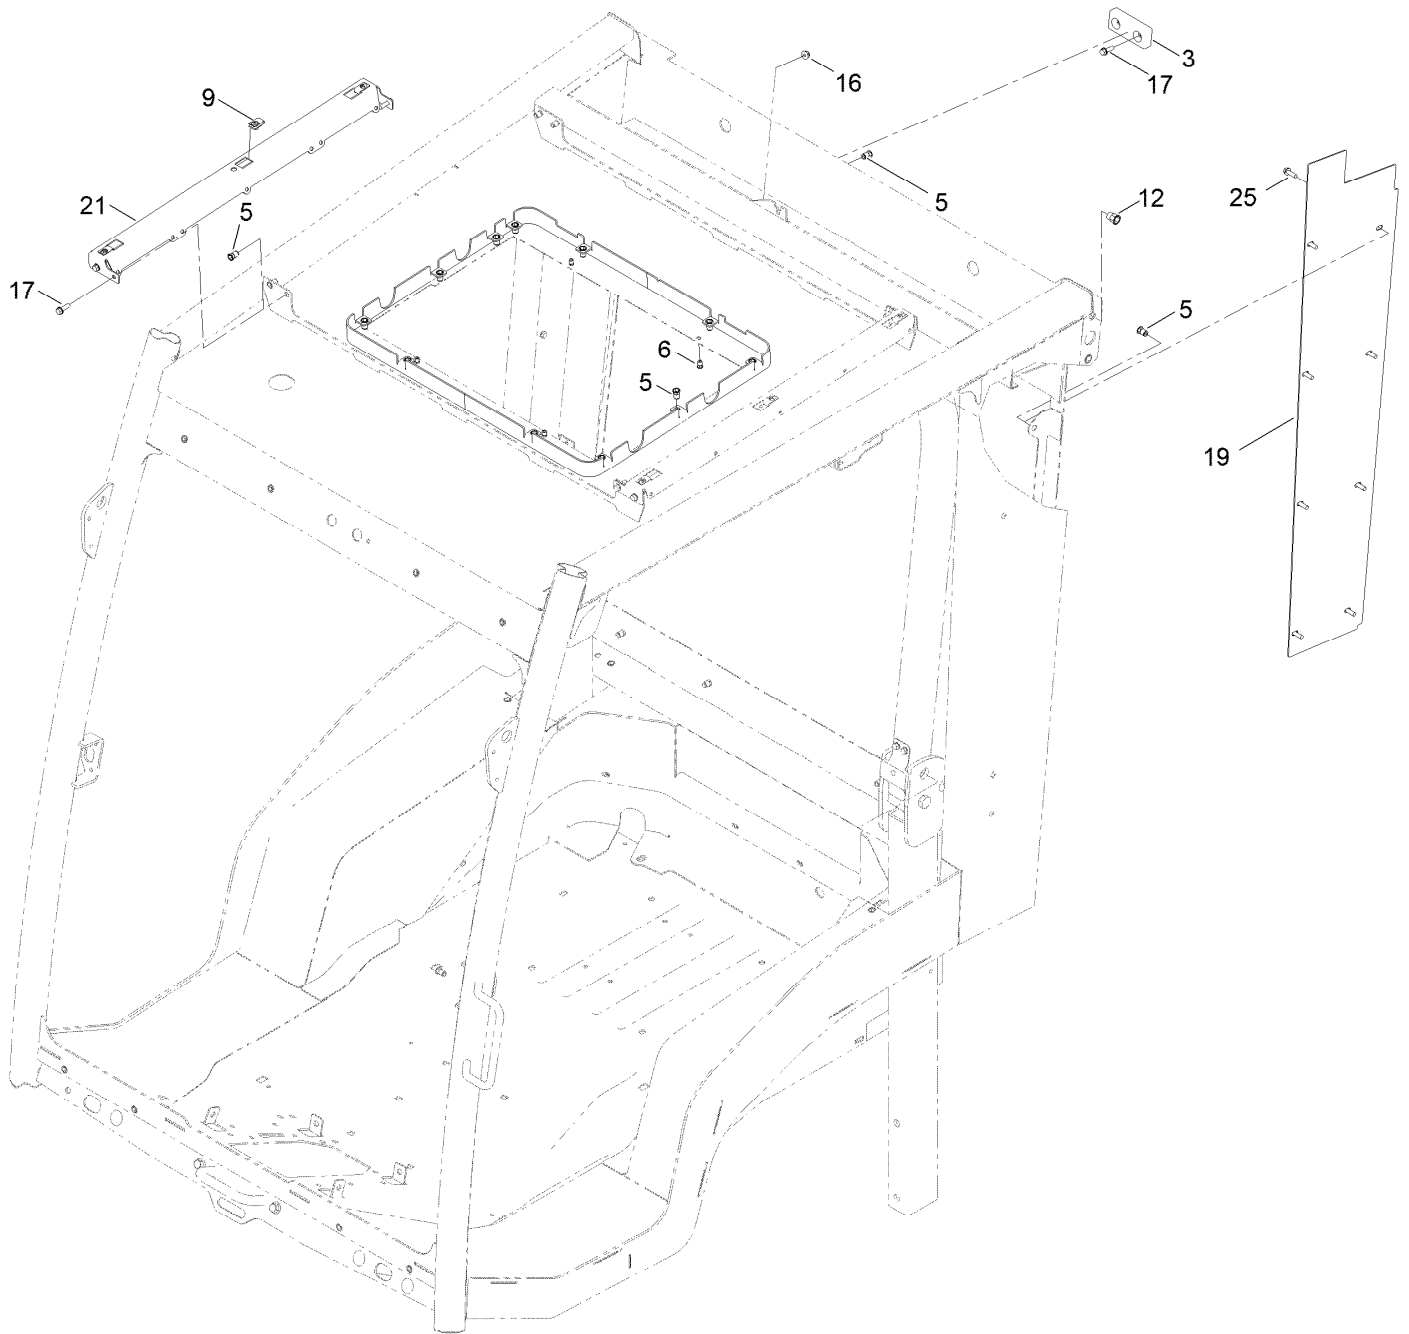

Frame, Mount and Seals Assembly

Frame, Mount and Seals Assembly (continued)

<i>Ref.</i>	<i>Part Number</i>	<i>Qty.</i>	<i>Description</i>	<i>Ref.</i>	<i>Part Number</i>	<i>Qty.</i>	<i>Description</i>
3	86-5350	4	Bumper-Rubber	16	104-7201	8	Nut-HF, NI
5	138-2760	69	Nut-Clinch, Hex	17	32105-15	16	Screw-HWH
6	137-1225	4	Nut-Clinch,Hex	19	137-1167-03	2	Cover-Post, Rear
9	107069	6	Clip	21	139-2158-03	2	Bracket-Mount, Roof
12	138-2899	4	Nut-Clinch	25	32105-15	16	Screw-HWH