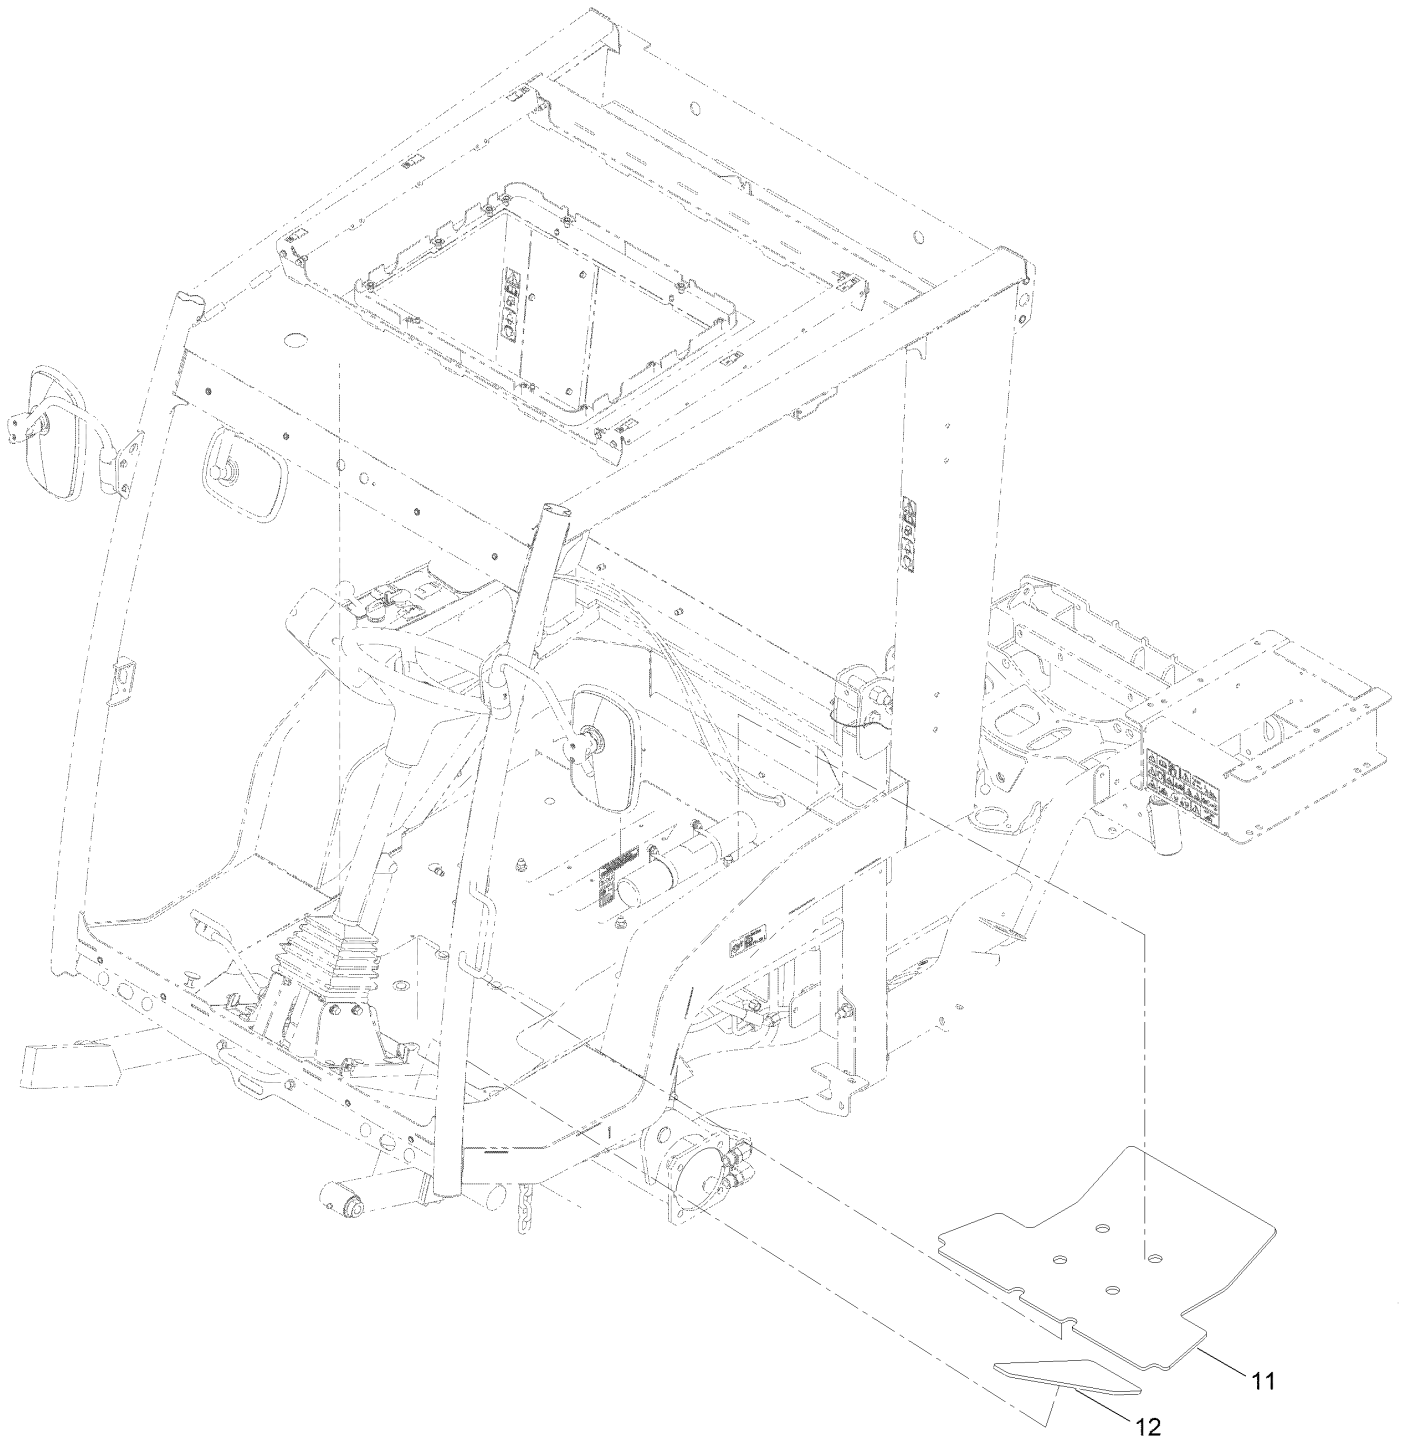

Floor Sound Reduction Assembly

Floor Sound Reduction Assembly (continued)

<i>Ref.</i>	<i>Part Number</i>	<i>Qty.</i>	<i>Description</i>
11	144-3233	1	Floor-Pad, Center
12	144-3234	1	Floor-Pad, Corner