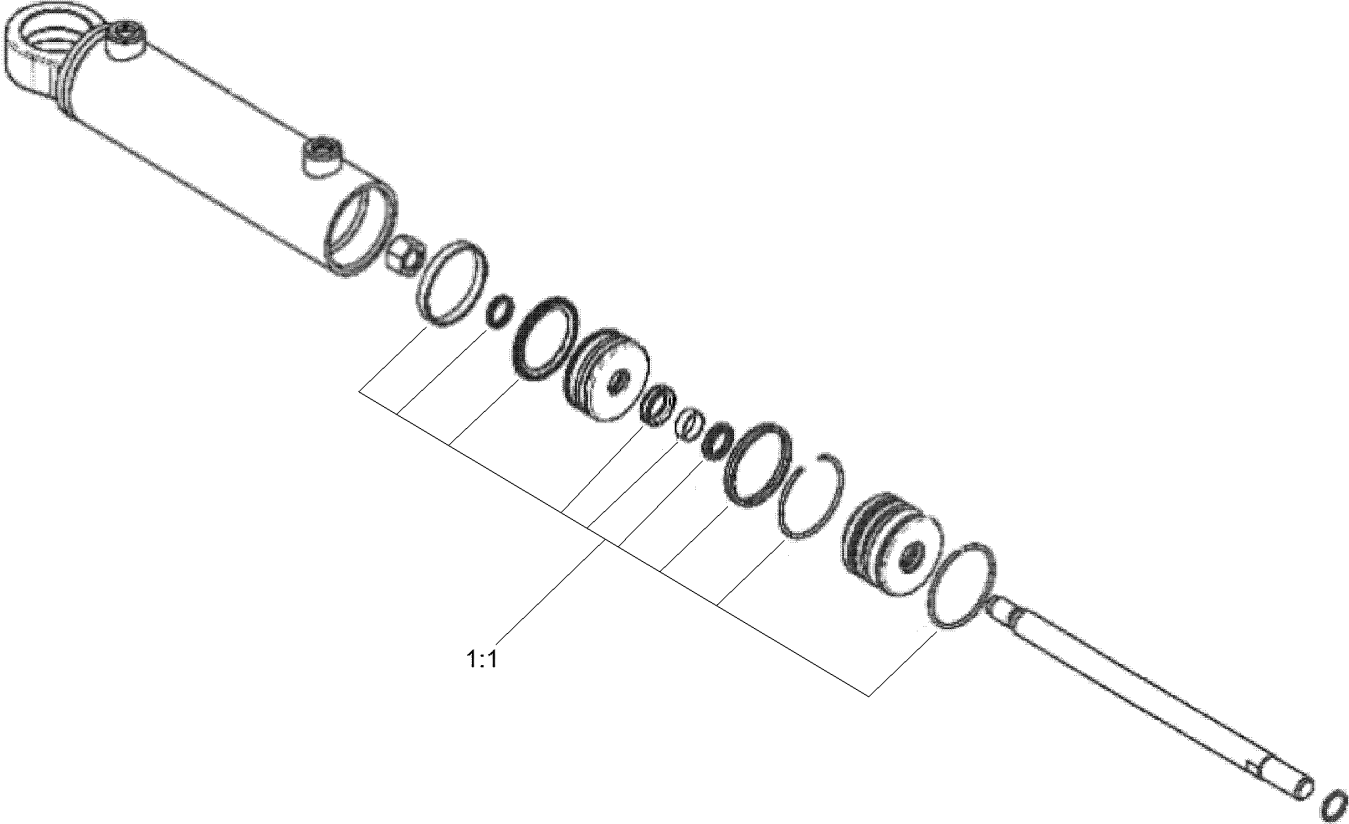

Steering Cylinder Assembly No. 139-6277