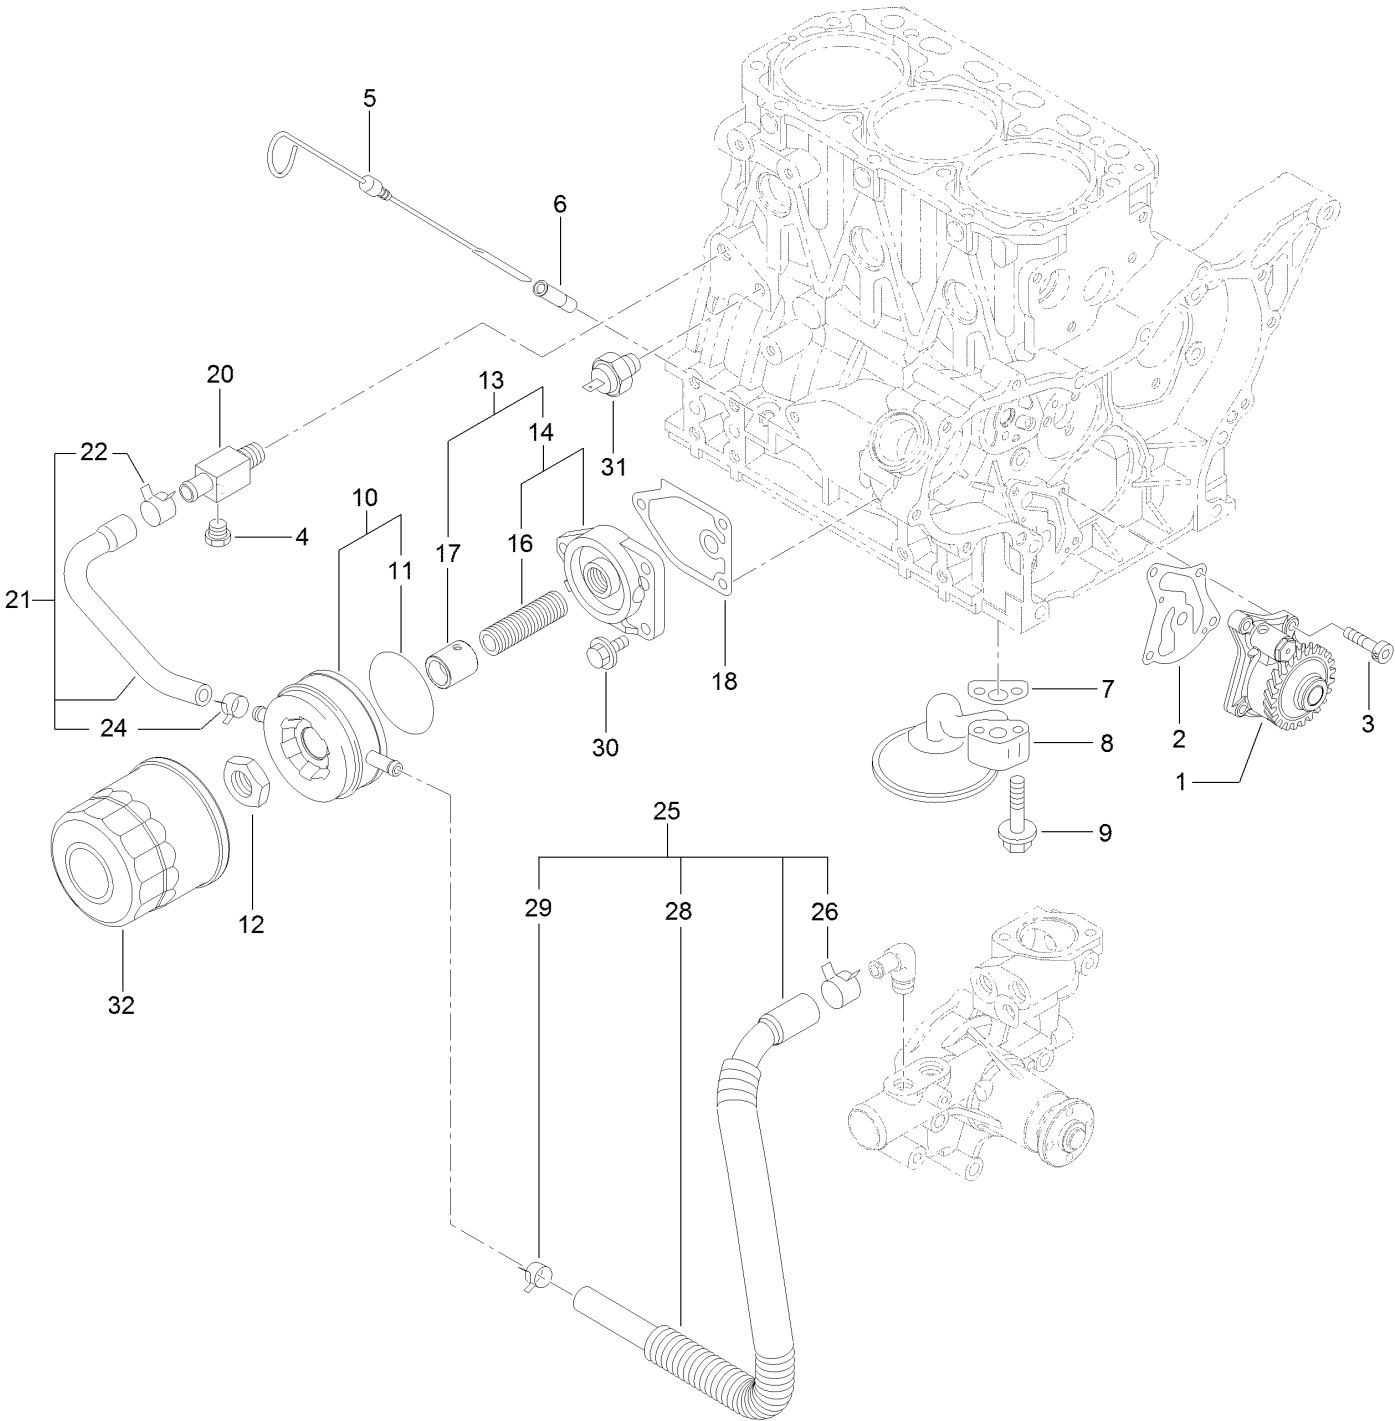

Lubrication and Oil System Assembly

Lubrication and Oil System Assembly (continued)

<i>Ref.</i>	<i>Part Number</i>	<i>Qty.</i>	<i>Description</i>	<i>Ref.</i>	<i>Part Number</i>	<i>Qty.</i>	<i>Description</i>
1	127-4753	1	Oil Pump ASM	16	125-7042	1	Stud
2	127-3004	1	Gasket	17	135-4022	1	Collar-Cooler, Oil
3	125-7232	4	Bolt	18	125-7024	1	Gasket
4	125-7171	1	Plug-Drain	20	125-6990	1	Joint
5	140-7168	1	Dipstick-Oil	21	125-7078	1	Pipe ASM
6	125-6954	1	Guide-Dipstick	22	125-7162	1	Clip
7	125-7022	1	Gasket	24	125-7191	1	Clamp-Hose
8	135-4017	1	Oil Inlet Pipe ASM	25	127-3804	1	Pipe ASM
9	125-7217	2	Bolt	26	125-7162	1	Clip
10	135-4018	1	Oil Cooler ASM	28	127-3805	1	Tube
11	135-4019	1	Packing-Oil Cooler	29	125-7191	1	Clamp-Hose
12	135-4020	1	Nut	30	125-7595	3	Bolt
13	135-4021	1	Lo Filter Bracket ASM	31	125-6918	1	Switch-Oil
14	140-7169	1	Filter Bracket ASM	32	125-7025	1	Filter-Engine, Oil