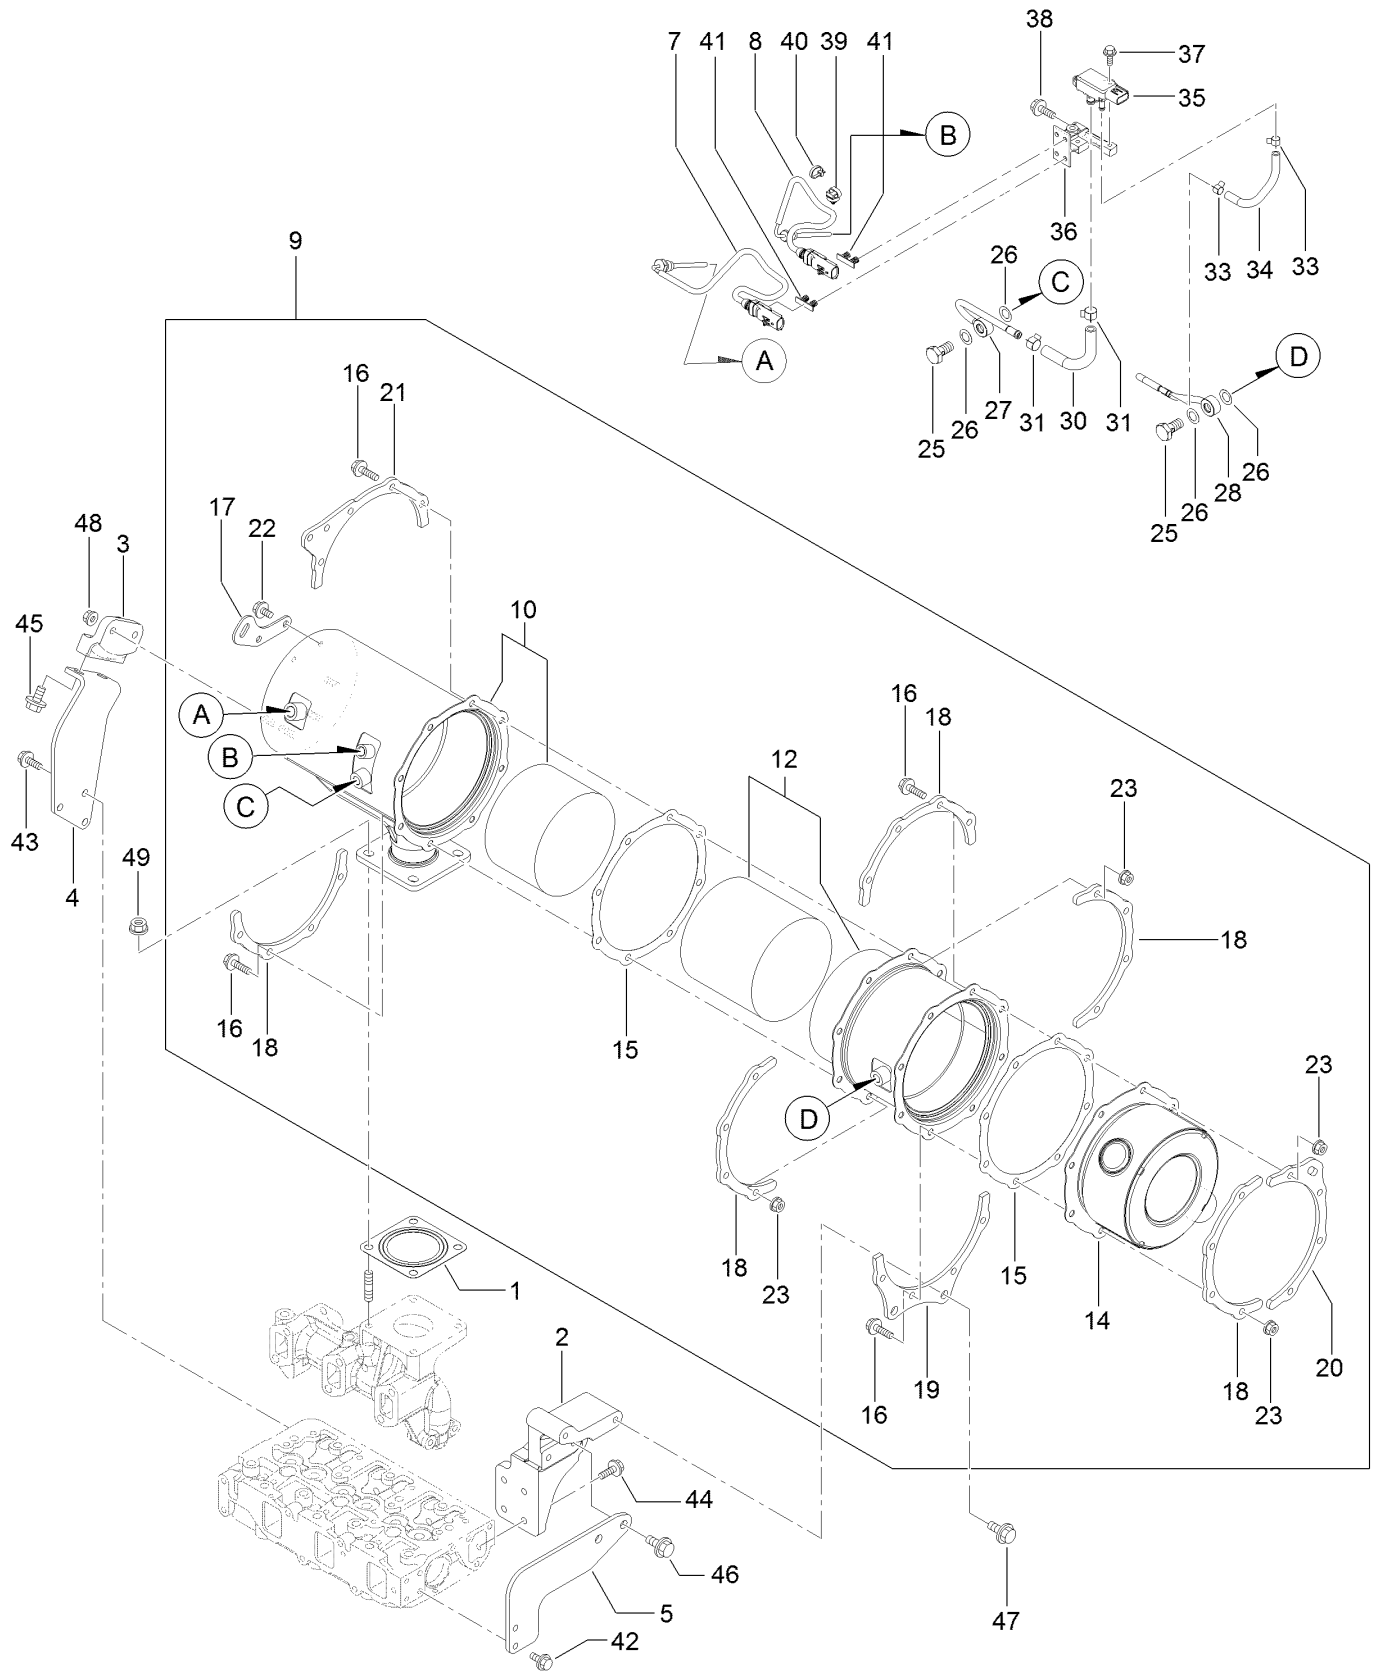

Diesel Particulate Filter Assembly

Diesel Particulate Filter Assembly (continued)

<i>Ref.</i>	<i>Part Number</i>	<i>Qty.</i>	<i>Description</i>	<i>Ref.</i>	<i>Part Number</i>	<i>Qty.</i>	<i>Description</i>
1	127-2987	1	Gasket-Silencer	27	127-4744	1	Sensor Pipe ASM
2	127-4738	1	Stay-D P F	28	127-4745	1	Sensor Pipe ASM
3	127-4739	1	Stay-D P F	30	140-7175	1	Hose-Pressure
4	127-4740	1	Stay-D P F	31	127-3057	2	Clip-Hose
5	127-4741	1	Stay-D P F	33	127-3058	2	Clip-Hose
7	127-4764	1	Sensor-Temp, Exhaust	34	138-8257	1	Exhaust Press Hose ASM
8	127-3112	1	Sensor-Temp, Exhaust	35	127-3060	1	Sensor-Pressure
9	127-4759	1	D P F ASM	36	127-4750	1	Bracket-Sensor
10	127-4732	1	Case-D O C	37	125-7208	2	Bolt
12	127-4734	1	Case-Filter, Soot	38	125-7595	2	Bolt
14	127-3786	1	Silencer-D P F	39	127-3087	1	Band-Clip
15	127-3787	2	Gasket-D P F	40	127-3124	1	Band
16	127-3055	16	Bolt	41	127-3088	2	Clip-Connector
17	127-3788	1	Lifter-D P F	42	125-7214	2	Bolt
18	127-3789	5	Stiffener-D P F, A	43	125-7214	3	Bolt
19	127-4735	1	Stiffener-D P F, B	44	125-7595	4	Bolt
20	127-3792	1	Stiffener-D P F, C	45	127-3179	2	Bolt
21	127-4736	1	Stiffener-D P F, C	46	127-3179	2	Bolt
22	125-7213	2	Bolt	47	127-3179	2	Bolt
23	125-7229	16	Nut	48	125-7229	2	Nut
25	127-3039	2	Bolt-Joint, Pipe	49	125-7230	4	Nut
26	127-3056	4	Gasket-Sensor