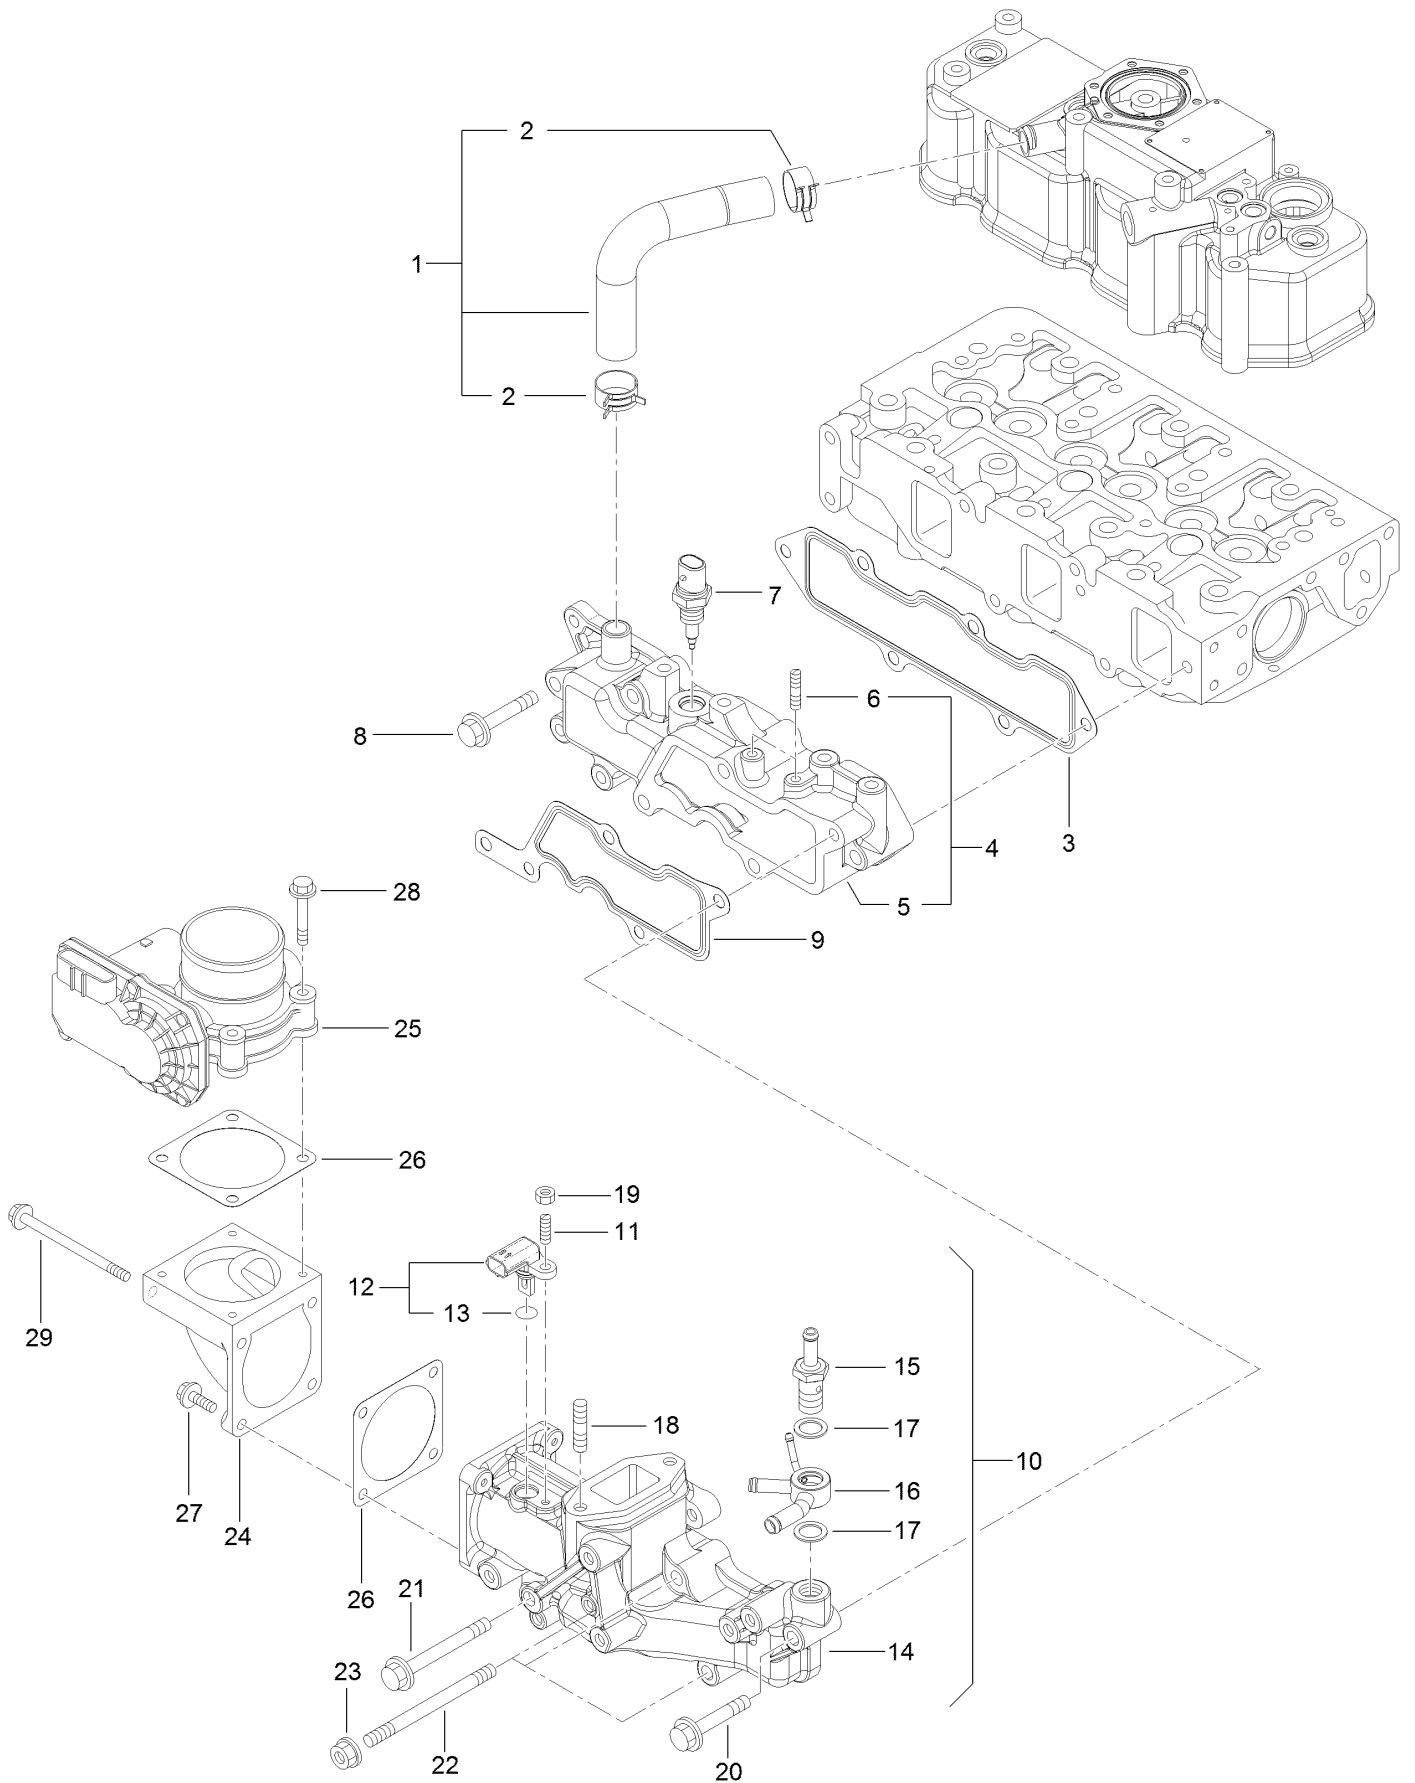

Suction Manifold Assembly

Suction Manifold Assembly (continued)

<i>Ref.</i>	<i>Part Number</i>	<i>Qty.</i>	<i>Description</i>	<i>Ref.</i>	<i>Part Number</i>	<i>Qty.</i>	<i>Description</i>
1	127-4704	1	Pipe	16	127-3081	1	Joint-Hose
2	125-7040	2	Clip-Hose	17	127-3166	2	Washer-Seal
3	127-3769	1	Gasket-Manifold, Intake	18	127-3181	2	Stud
4	127-4722	1	Intake Manifold ASM	19	127-4775	1	Nut
5	127-4721	1	Manifold-Intake	20	125-7220	1	Bolt
6	127-3180	2	Stud	21	127-3178	1	Bolt
7	137-5167	1	Sensor-Temperature, Air	22	127-3182	3	Stud
8	125-7220	3	Bolt	23	125-7229	3	Nut
9	127-3034	1	Gasket-Collector	24	127-3035	1	Bend-Inlet
10	127-4725	1	Intake Collector ASM	25	127-3036	1	Body-Throttle
11	127-4701	1	Stud	26	127-3037	2	Gasket-Throttle
12	127-3030	1	Sensor-Temp, Air	27	125-7209	2	Bolt
13	127-3033	1	O-Ring	28	125-7211	4	Bolt
14	127-4724	1	Collector-Intake	29	127-3177	2	Bolt
15	127-3080	1	Joint-Hose