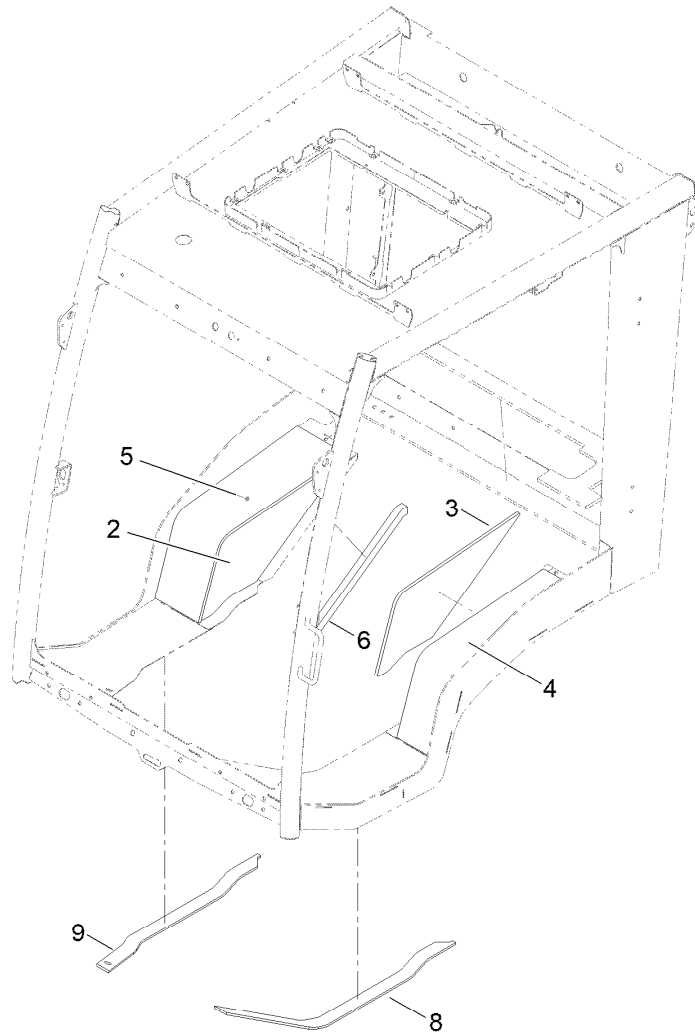

Interior Foam and Carpet Assembly

Interior Foam and Carpet Assembly (continued)

<i>Ref.</i>	<i>Part Number</i>	<i>Qty.</i>	<i>Description</i>	<i>Ref.</i>	<i>Part Number</i>	<i>Qty.</i>	<i>Description</i>
1	163-0369	1	Foam-Interior Roof	5	163-0342	1	Carpet-Interior, Tank RH
2	163-0340	1	Carpet-Interior, Side RH	6	139-2003	2	Seal-Foam, Side
3	163-0339	1	Carpet-Interior, Side LH	8	139-2004	1	Seal-Foam, LH
4	163-0341	1	Carpet-Interior, Tank LH	9	139-2005	1	Seal-Foam, RH