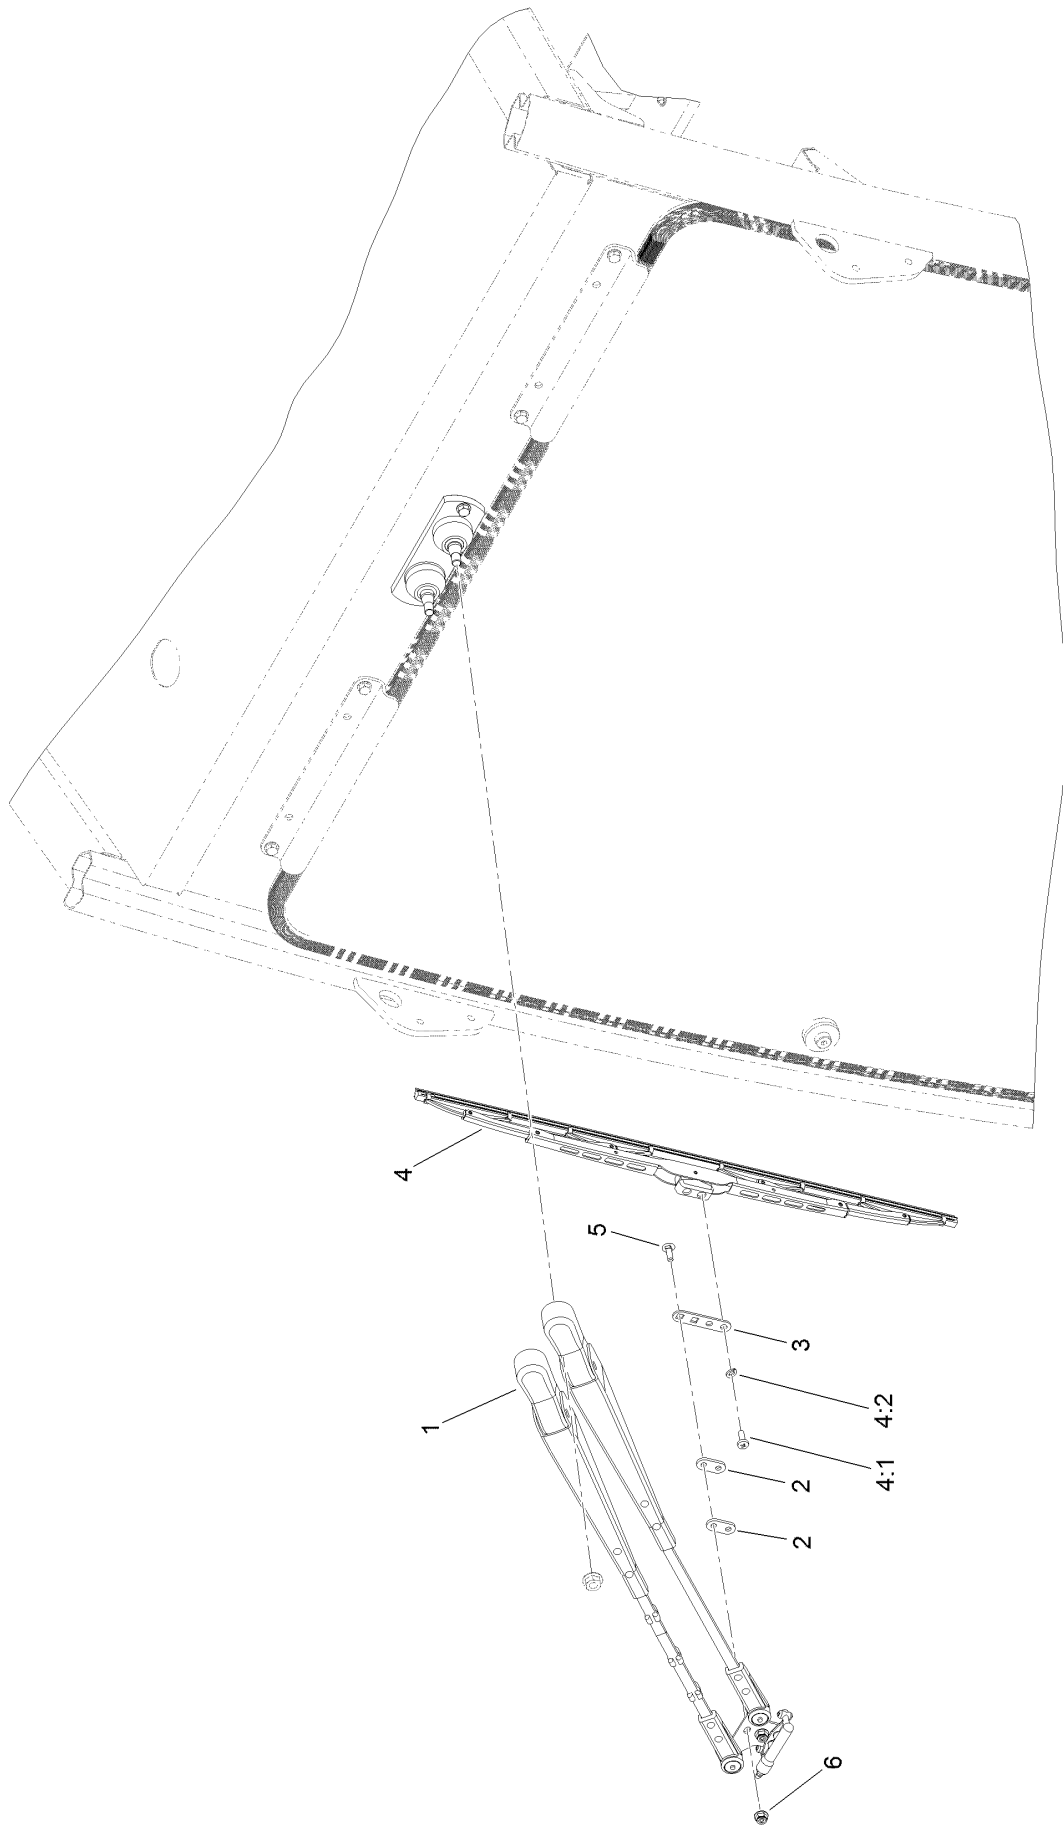

Window Wiper Assembly

Window Wiper Assembly (continued)

<i>Ref.</i>	<i>Part Number</i>	<i>Qty.</i>	<i>Description</i>	<i>Ref.</i>	<i>Part Number</i>	<i>Qty.</i>	<i>Description</i>
1	137-1114	1	Arm-Wiper	4:1	47-2830	2	Screw
2	139-2250	2	Mount-Wiper, Spacer	4:2	43-5920	2	Washer-Lock, Spring
3	140-6556	1	Mount-Wiper	5	3229-20	2	Screw-CARR
4	137-1127	1	Blade-Wiper	6	138-0719	2	Nut-HF