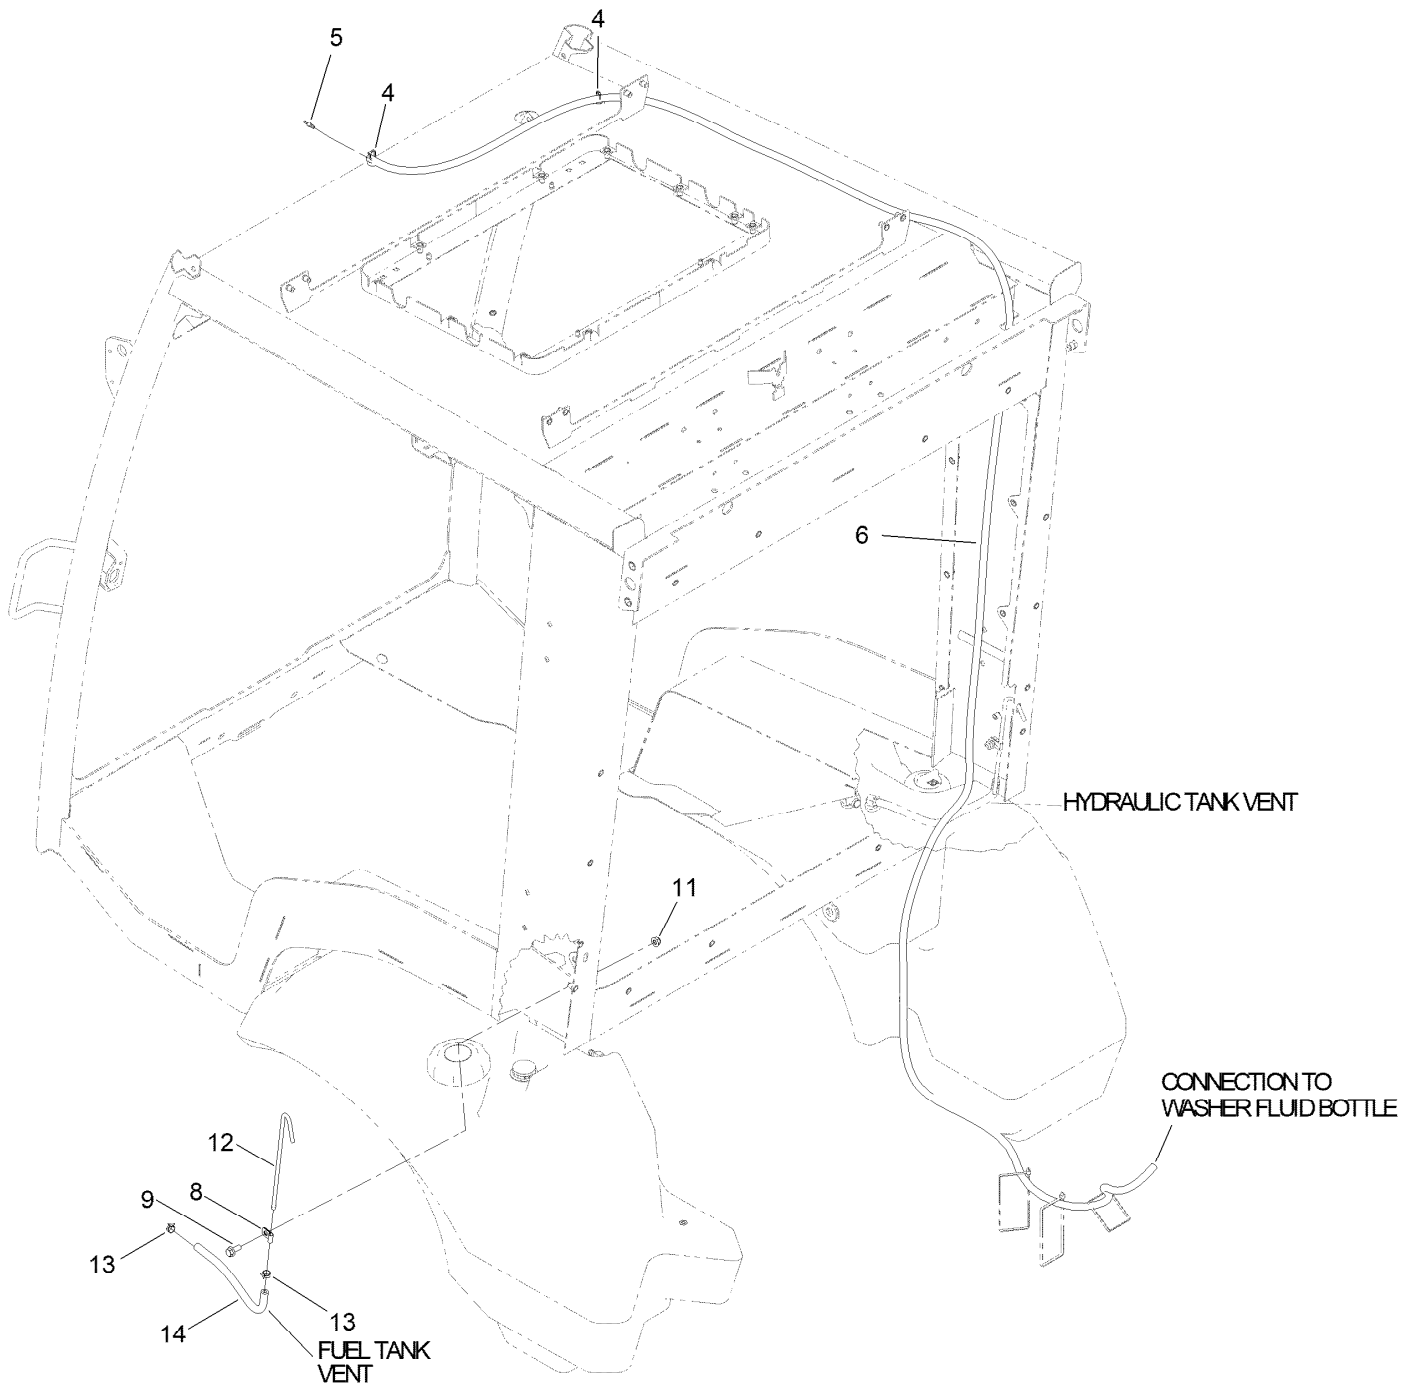

Window Wiper Hose Assembly

Window Wiper Hose Assembly (continued)

<i>Ref.</i>	<i>Part Number</i>	<i>Qty.</i>	<i>Description</i>	<i>Ref.</i>	<i>Part Number</i>	<i>Qty.</i>	<i>Description</i>
4	32180-139	2	Mount-Tie Wrap, Magnetic	11	104-8300	2	Nut-HF, NI
5	127-9905	1	Fitting-Hose, Barb	12	139-6252	2	Tube-Vent
6	139-2175	1	Hose-Washer Fluid	13	2412-98	2	Clamp-Hose
8	2412-103	2	Clamp	14	139-6253	2	Hose-Fuel
9	3234-47	2	Screw-HHF