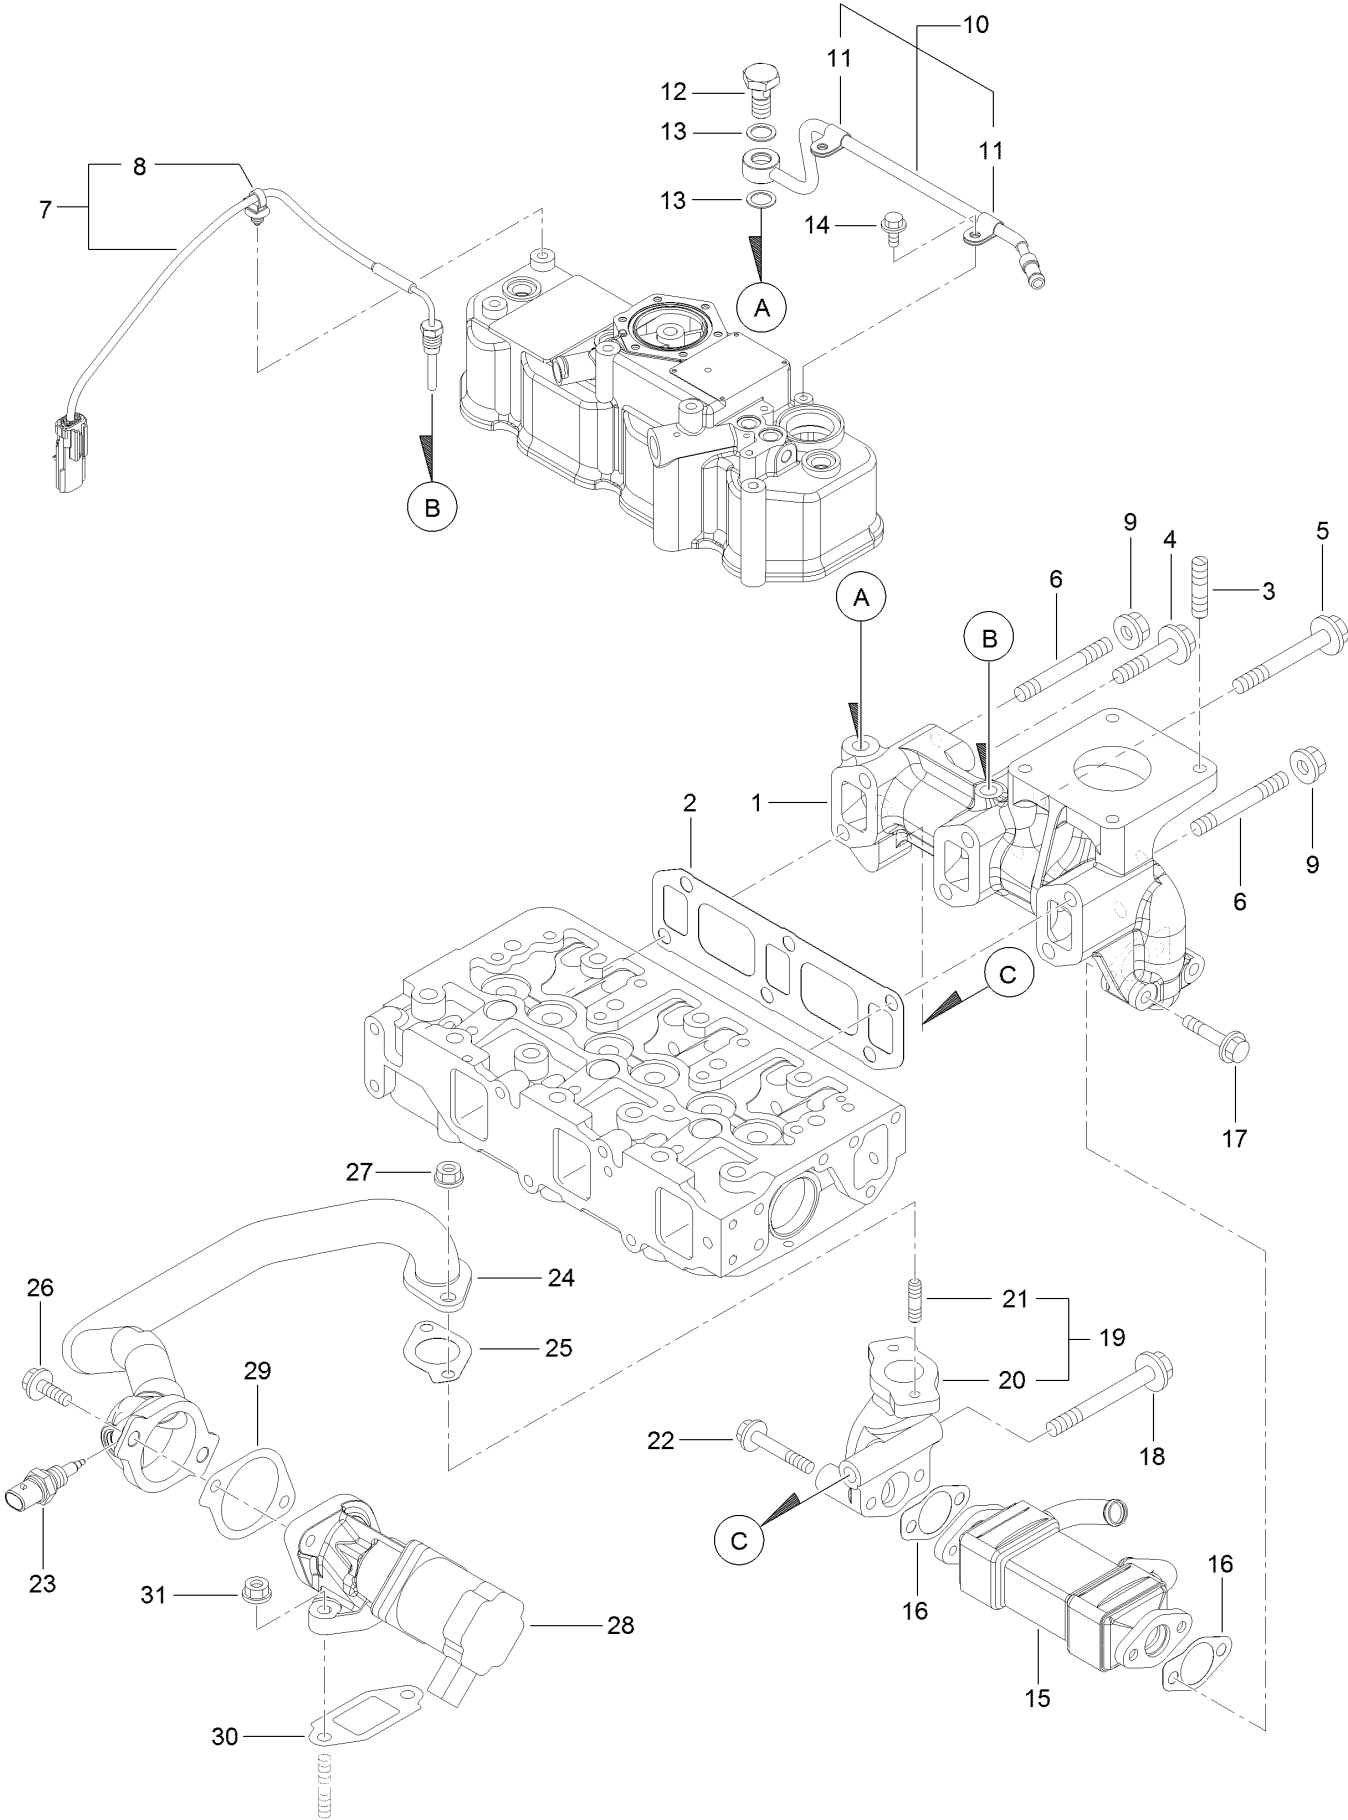

Exhaust Manifold Assembly

Exhaust Manifold Assembly (continued)

<i>Ref.</i>	<i>Part Number</i>	<i>Qty.</i>	<i>Description</i>	<i>Ref.</i>	<i>Part Number</i>	<i>Qty.</i>	<i>Description</i>
1	127-4726	1	Manifold-Exhaust	17	133-6715	2	Bolt
2	127-3775	1	Gasket-Manifold, Exhaust	18	127-3022	1	Bolt-Flange
3	127-2984	4	Stud	19	127-3048	1	E G R Pipe ASM
4	135-4013	1	Bolt	20	127-3049	1	Pipe-Out, E G R
5	135-4014	3	Bolt	21	125-7043	2	Stud
6	127-4756	2	Stud	22	125-7220	2	Bolt
7	127-4729	1	Sensor-Temp, Exhaust	23	137-5168	1	Sensor-Gas Temp, E G R
8	127-3087	1	Band-Clip	24	127-3780	1	E G R Pipe ASM
9	125-7230	2	Nut	25	127-3016	1	Gasket
10	127-3038	1	Exhaust Pipe ASM	26	125-7215	2	Bolt
11	127-3173	2	Clamp	27	125-7229	2	Nut
12	127-3039	1	Bolt-Joint, Pipe	28	127-3781	1	Valve-E G R
13	127-3174	2	Gasket	29	127-3050	1	Gasket-Intake Valve, E G R
14	125-7206	2	Bolt	30	127-3051	1	Gasket-Out Valve, E G R
15	127-3042	1	Cooler-E G R	31	125-7229	2	Nut
16	127-3043	2	Gasket-Cooler, E G R