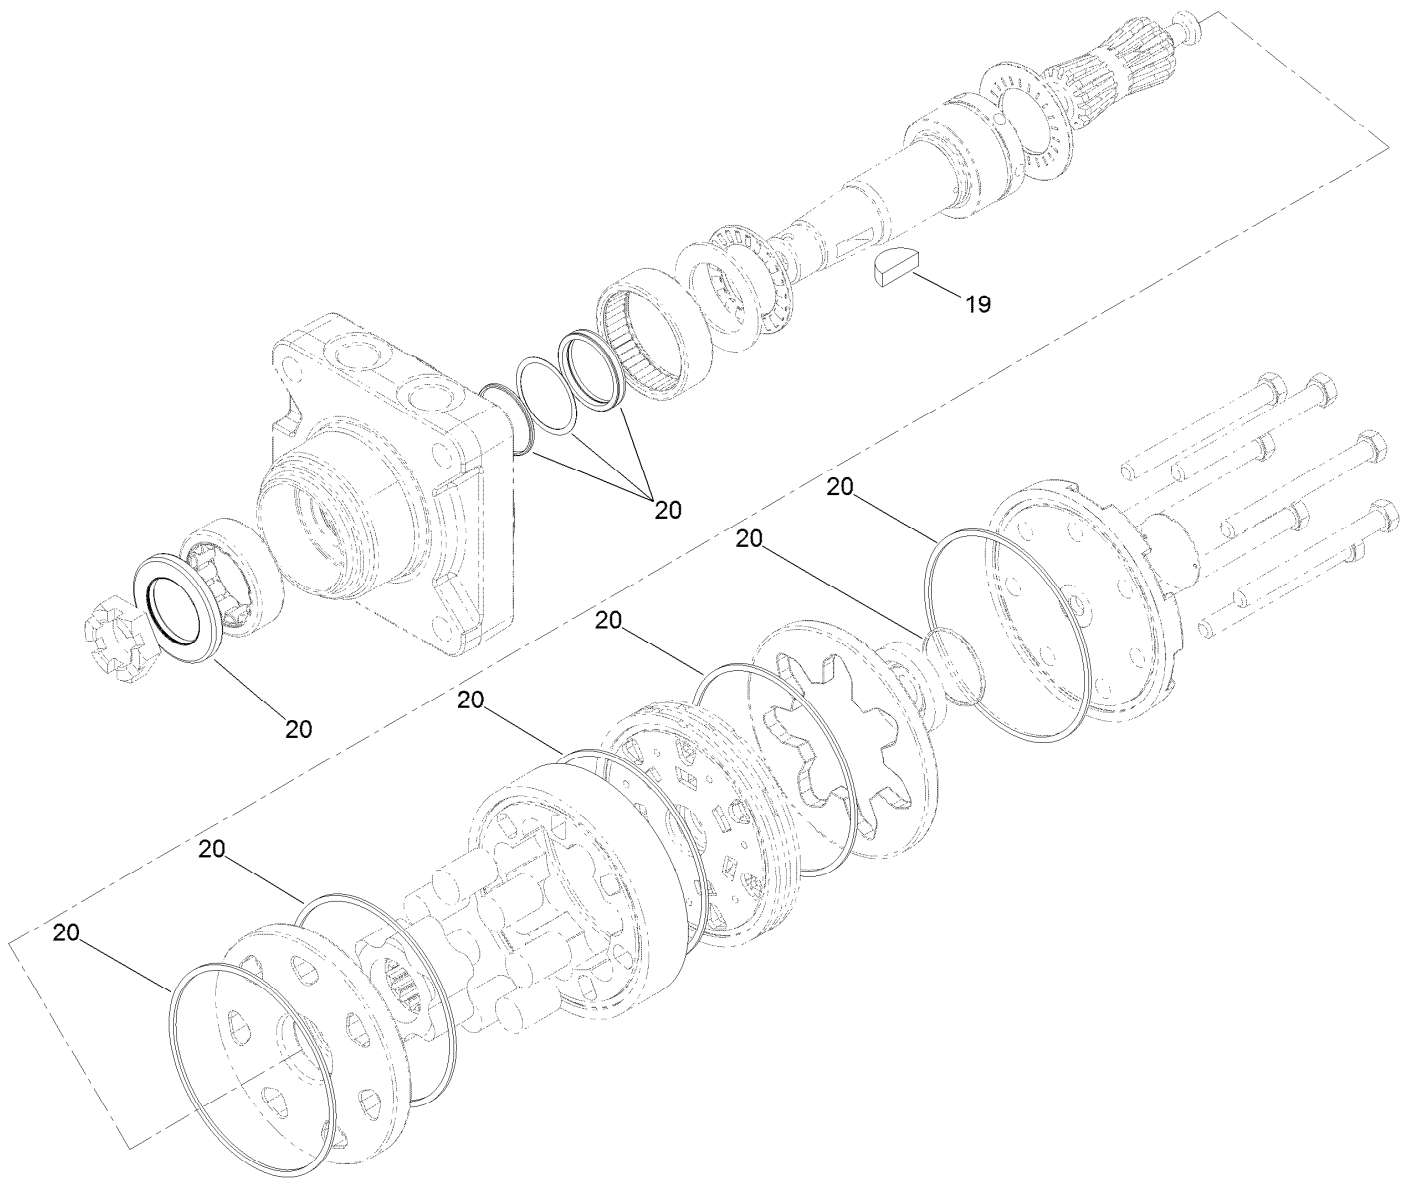

Hydraulic Motor Assembly No. 137-2458

<i>Ref.</i>	<i>Part Number</i>	<i>Qty.</i>	<i>Description</i>
19	3257-42	1	Key-Woodruff
20	110-8896	1	Seal Kit