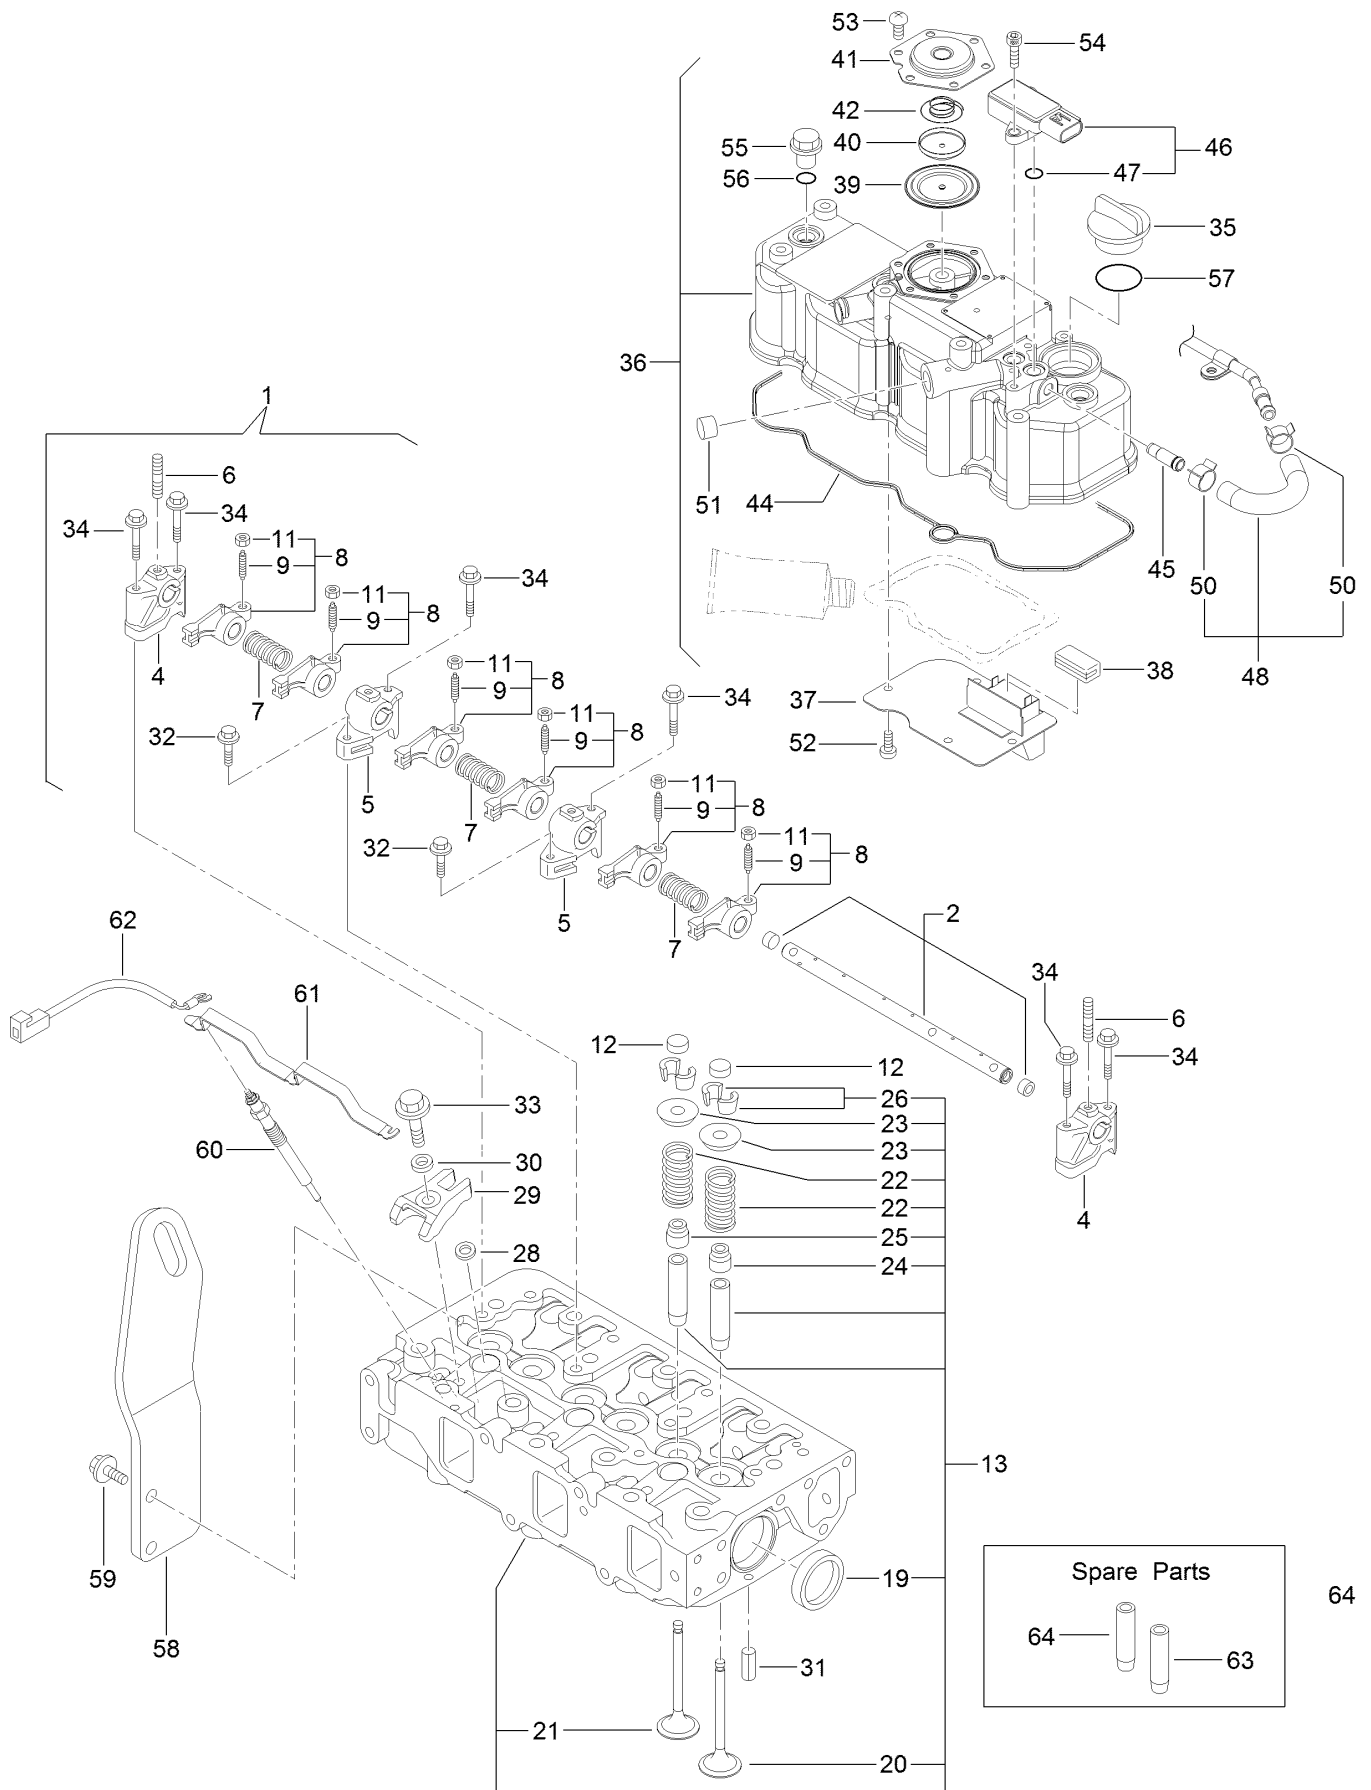

Cylinder Head and Cover Assembly

Cylinder Head and Cover Assembly (continued)

<i>Ref.</i>	<i>Part Number</i>	<i>Qty.</i>	<i>Description</i>	<i>Ref.</i>	<i>Part Number</i>	<i>Qty.</i>	<i>Description</i>
1	127-3757	1	Shaft ASM	37	127-2988	1	Plate
2	127-3758	1	Shaft	38	125-7012	1	Baffle
4	127-2974	2	Support	39	125-6959	1	Diaphragm
5	127-2975	2	Support	40	125-6960	1	Plate
6	135-4012	3	Bolt,Stud	41	125-6961	1	Plate-Breather
7	127-2995	3	Spring	42	125-6962	1	Spring-Diaphragm
8	127-2989	6	Arm-Rocker	44	127-3762	1	Gasket-Cover, Cylinder Head
9	125-7013	6	Screw-Adjust, Valve				
11	125-7014	6	Nut	45	127-3026	1	Joint
12	127-2996	6	Cap-Valve	46	127-3029	1	Sensor-Pressure
13	139-6014	1	Cylinder Head ASM	47	127-3032	2	O Ring-Sensor, Pressure
19	125-7240	2	Plug	48	127-3040	1	Hose ASM
20	127-2990	3	Valve	50	127-3041	2	Clip-Hose
21	127-4710	3	Valve	51	125-6913	1	Plug
22	127-3012	6	Spring	52	125-7186	4	Screw
23	127-3013	6	Retainer-Spring	53	125-7186	6	Screw
24	127-2986	3	Seal-Stem, Valve	54	127-3184	2	Bolt
25	127-3027	3	Seal-Stem, Valve	55	125-6974	3	Knob
26	127-3186	6	Pin-Cotter	56	138-7829	3	O-Ring
28	127-3021	3	Gasket-Injector	57	125-7197	1	O-Ring
29	127-3028	3	Retainer-Injector	58	127-4718	1	Lifter-Engine
30	127-2980	3	Washer-Injector	59	125-7595	2	Bolt
31	125-7184	2	Pin-Spring	60	127-2991	3	Plug-Glow
32	125-7215	2	Bolt	61	127-3768	1	Connector-Plug, Glow
33	125-7217	3	Bolt	62	131-2704	1	Harness-Wire
34	125-7220	6	Bolt	63	127-2979	3	Guide
35	125-6972	1	Cover-Filler	64	127-2997	3	Guide-Valve
36	127-4719	1	Cylinder Head Cover ASM