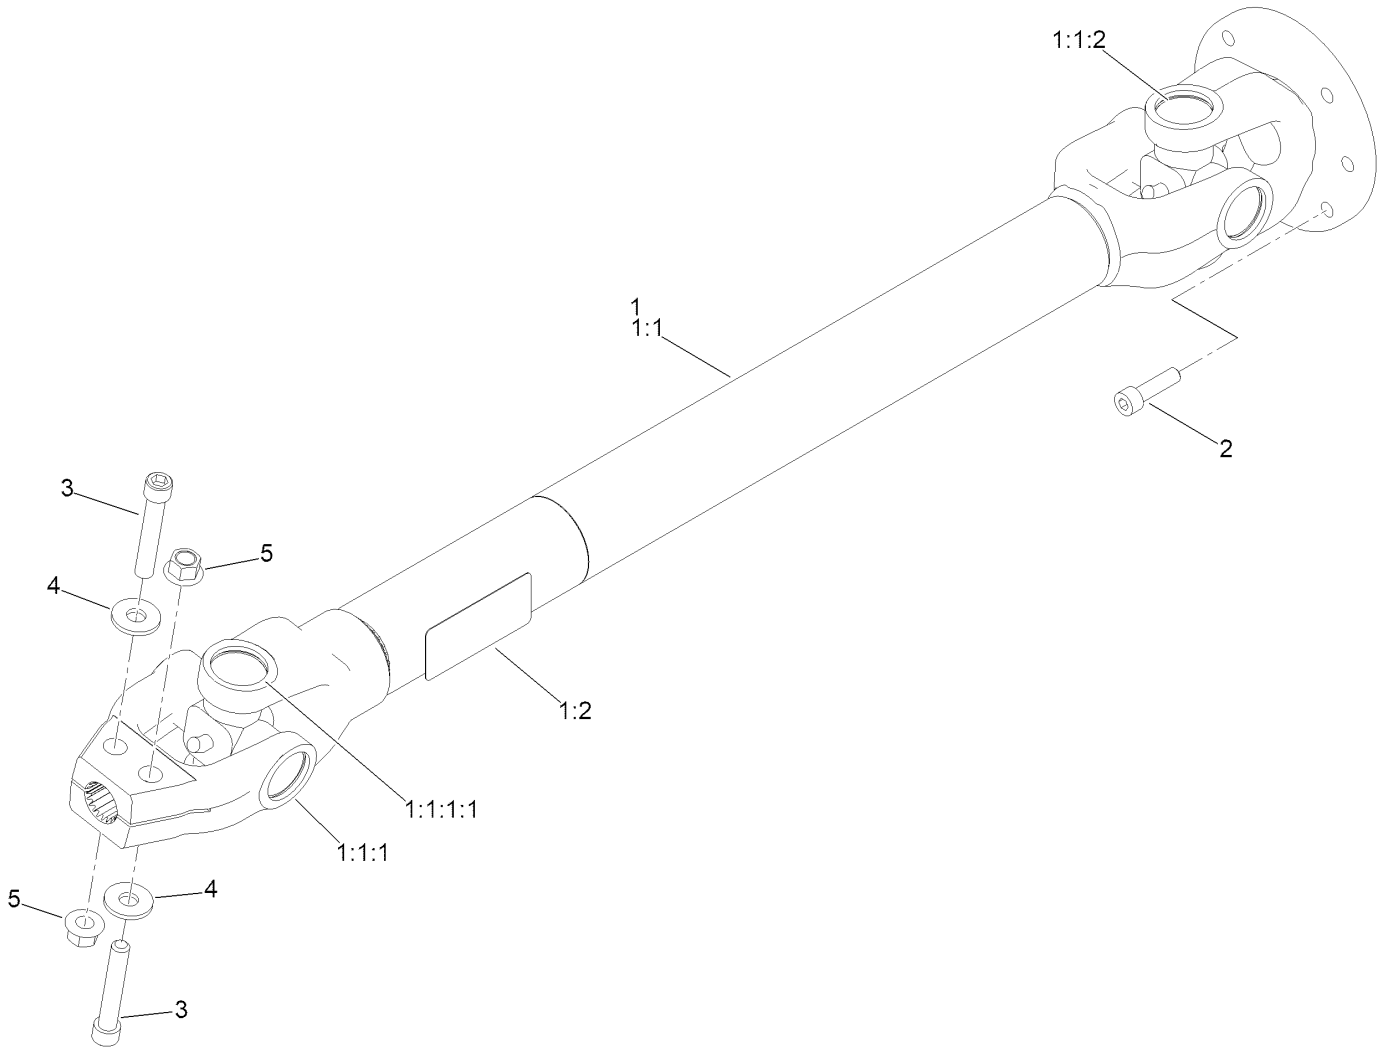

Driveshaft Assembly No. 163-1700SP