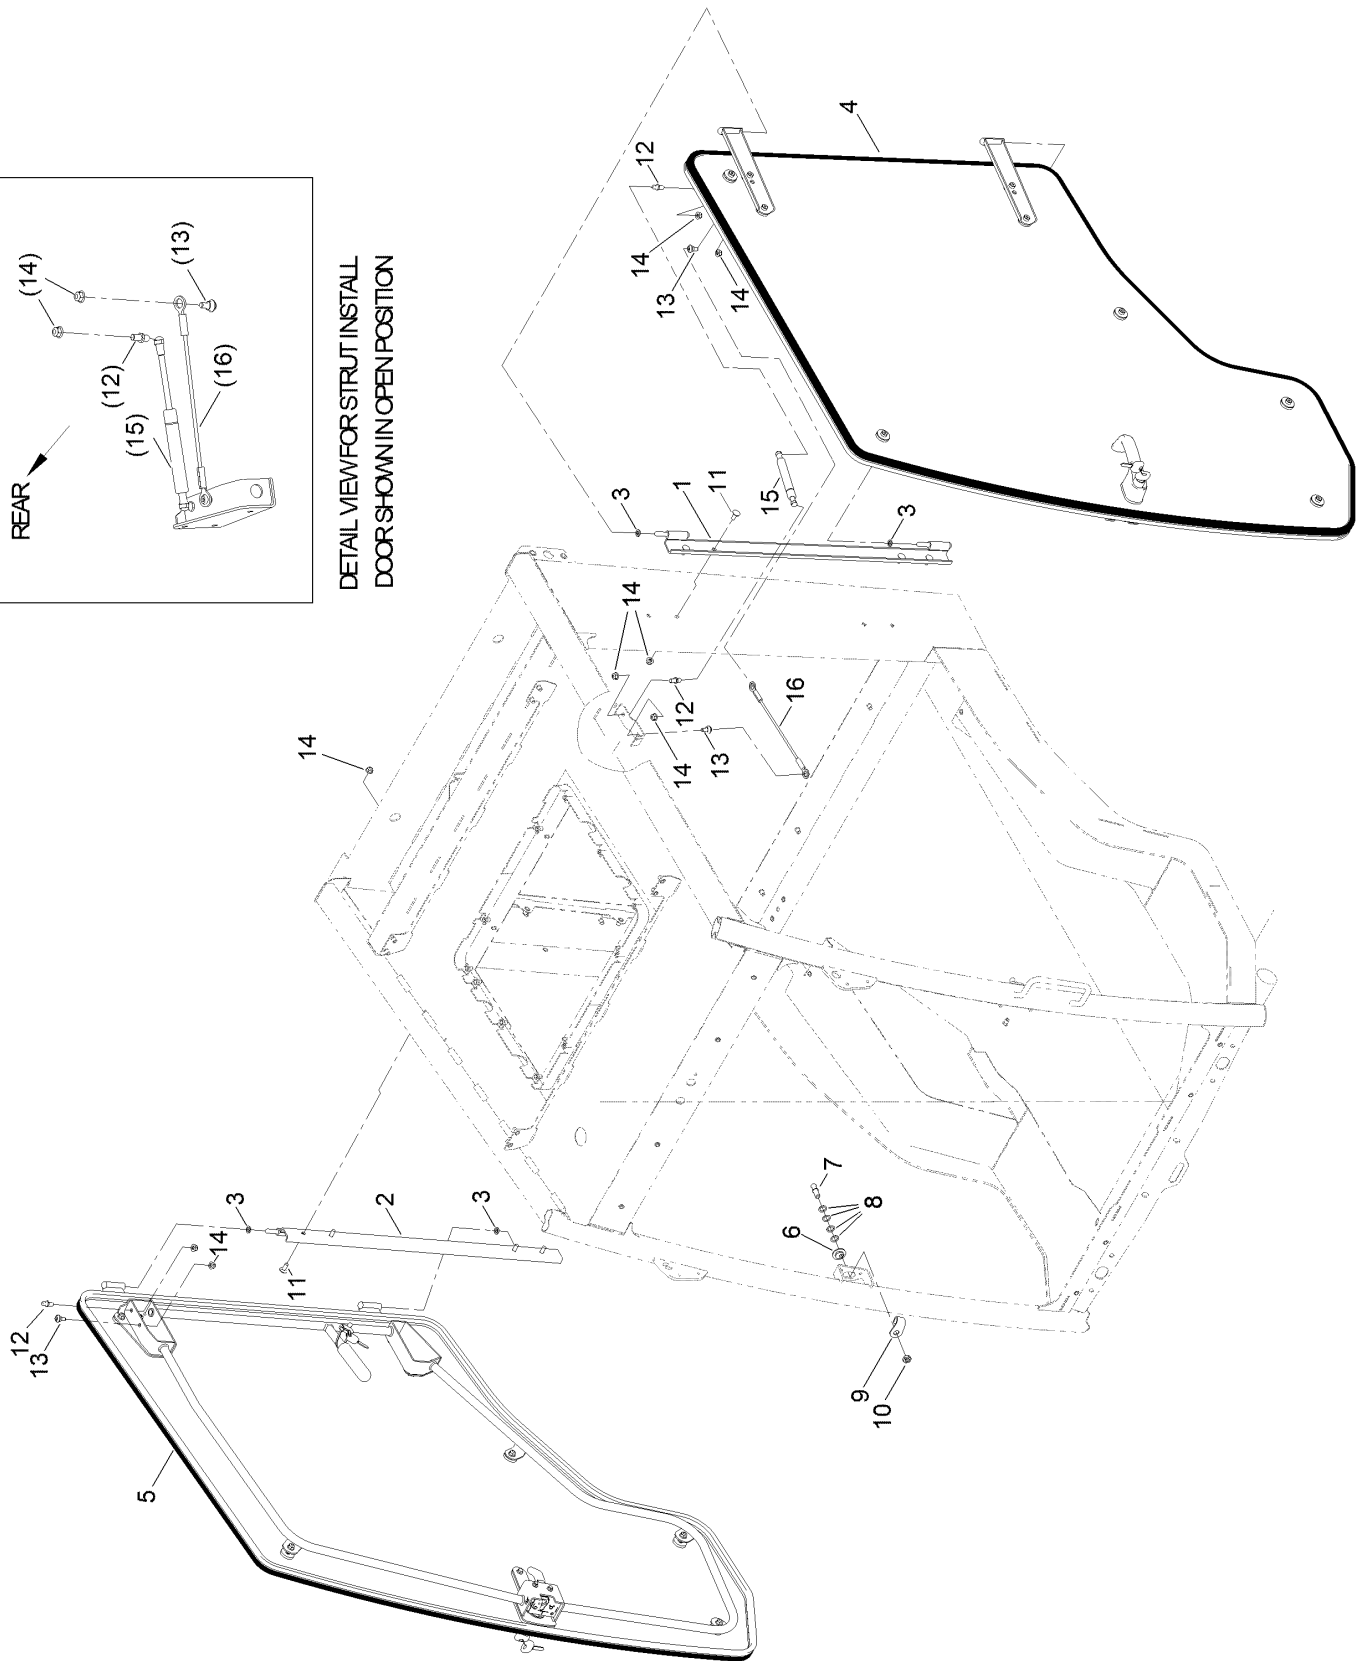

Decal Assembly

Decal Assembly (continued)

<i>Ref.</i>	<i>Part Number</i>	<i>Qty.</i>	<i>Description</i>
6	130-0594	2	Decal-Warning
7	106-9206	2	Decal-Torque, Wheel

Door Assembly

DETAIL VIEW FOR STRUT INSTALL
DOOR SHOWN IN OPEN POSITION