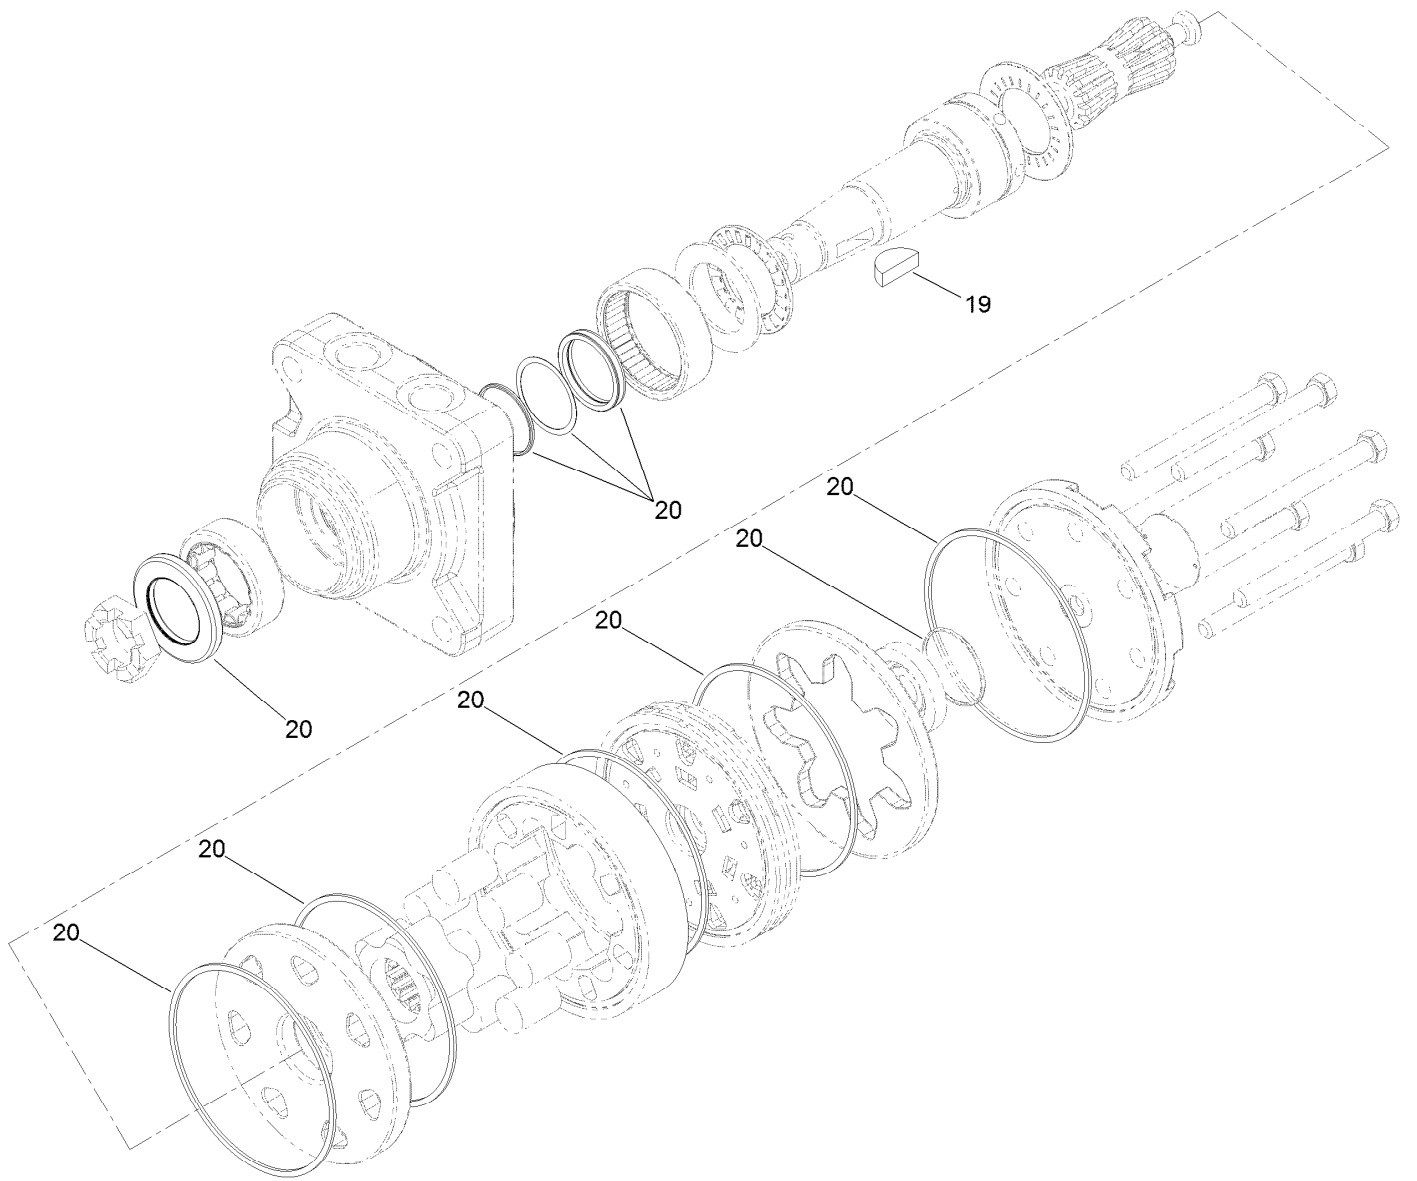

Hydraulic Motor Assembly No. 137-2478

<i>Ref.</i>	<i>Part Number</i>	<i>Qty.</i>	<i>Description</i>
19	3257-42	1	Key-Woodruff
20	110-8896	1	Seal Kit