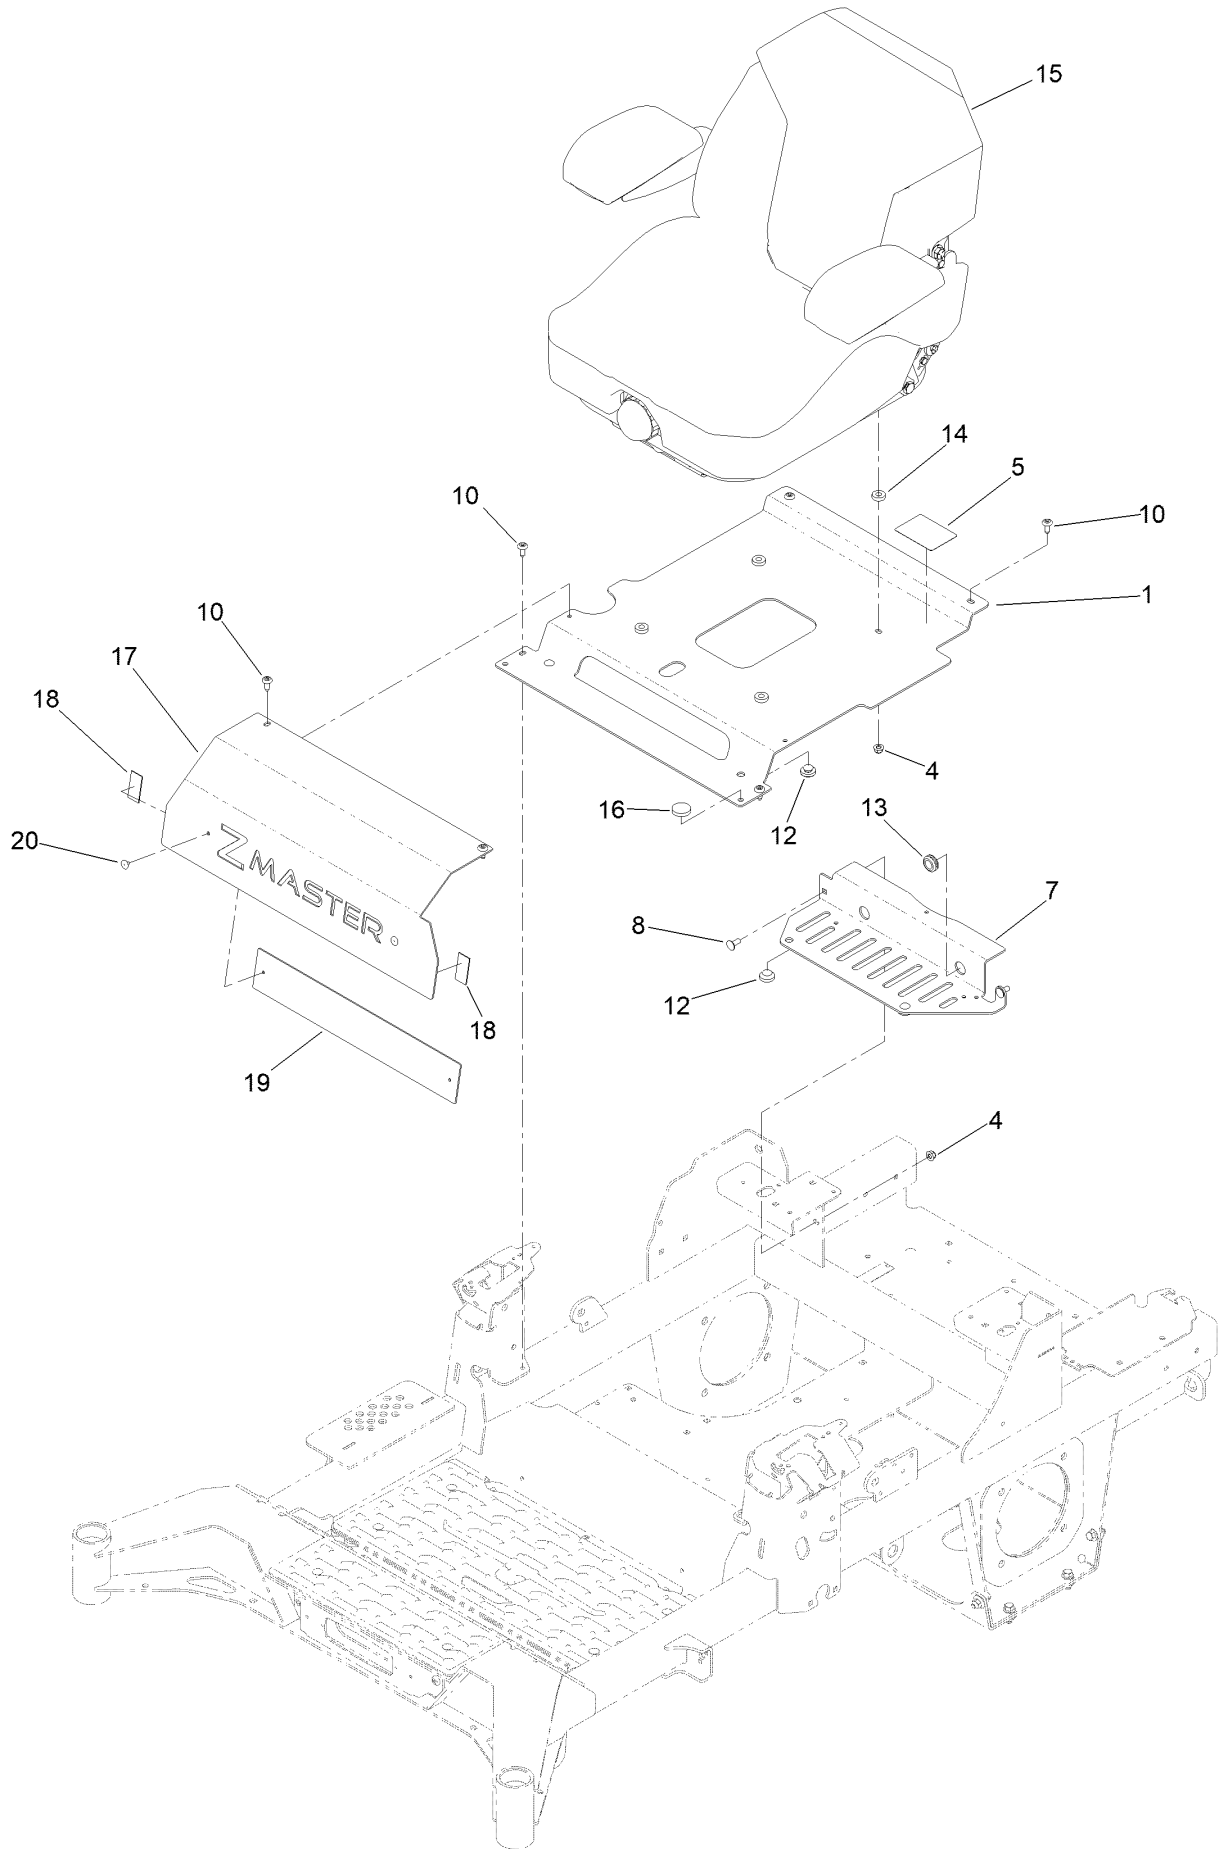

Fuel Tank Assembly No. 139-6722 (continued)

<i>Ref.</i>	<i>Part Number</i>	<i>Qty.</i>	<i>Description</i>	<i>Ref.</i>	<i>Part Number</i>	<i>Qty.</i>	<i>Description</i>
2	46-6560	4	Bushing	5	139-8058	1	Gauge-Fuel
3	140-4955	1	Connector Elbow-90 DEG	6	126-9057	2	Fitting-90 DEG
4	133-9269	1	Grommet-Fuel	7	140-4954	1	*obs* Fitting-Tee

Seat Mount Assembly